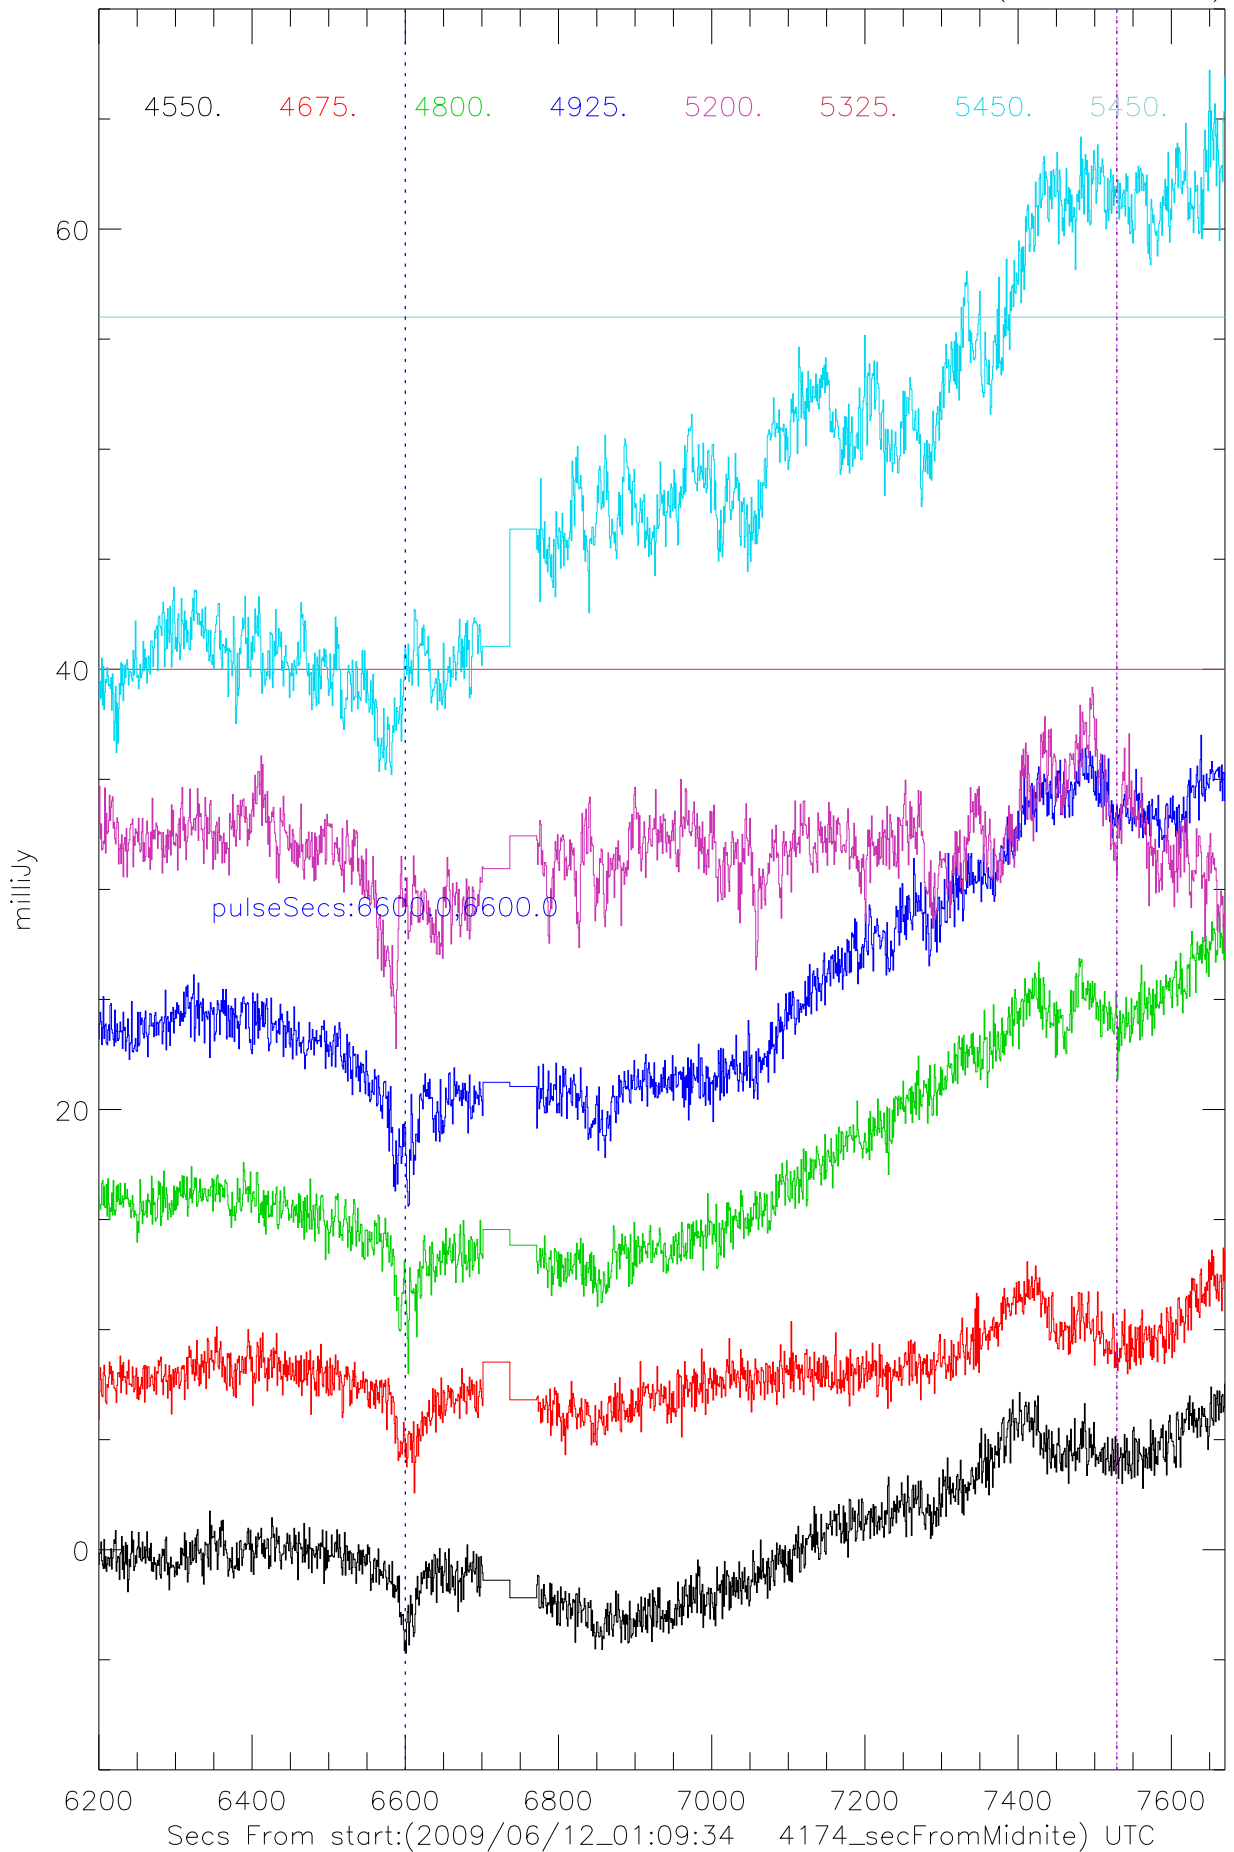

A2414 StokesV vs time. Colors are 100Mhz TotPwr(with offsets)

A2414 StokesV vs time. Colors are 100Mhz TotPwr(with offsets)

A2414 StokesV vs time. Colors are 100Mhz TotPwr(with offsets)