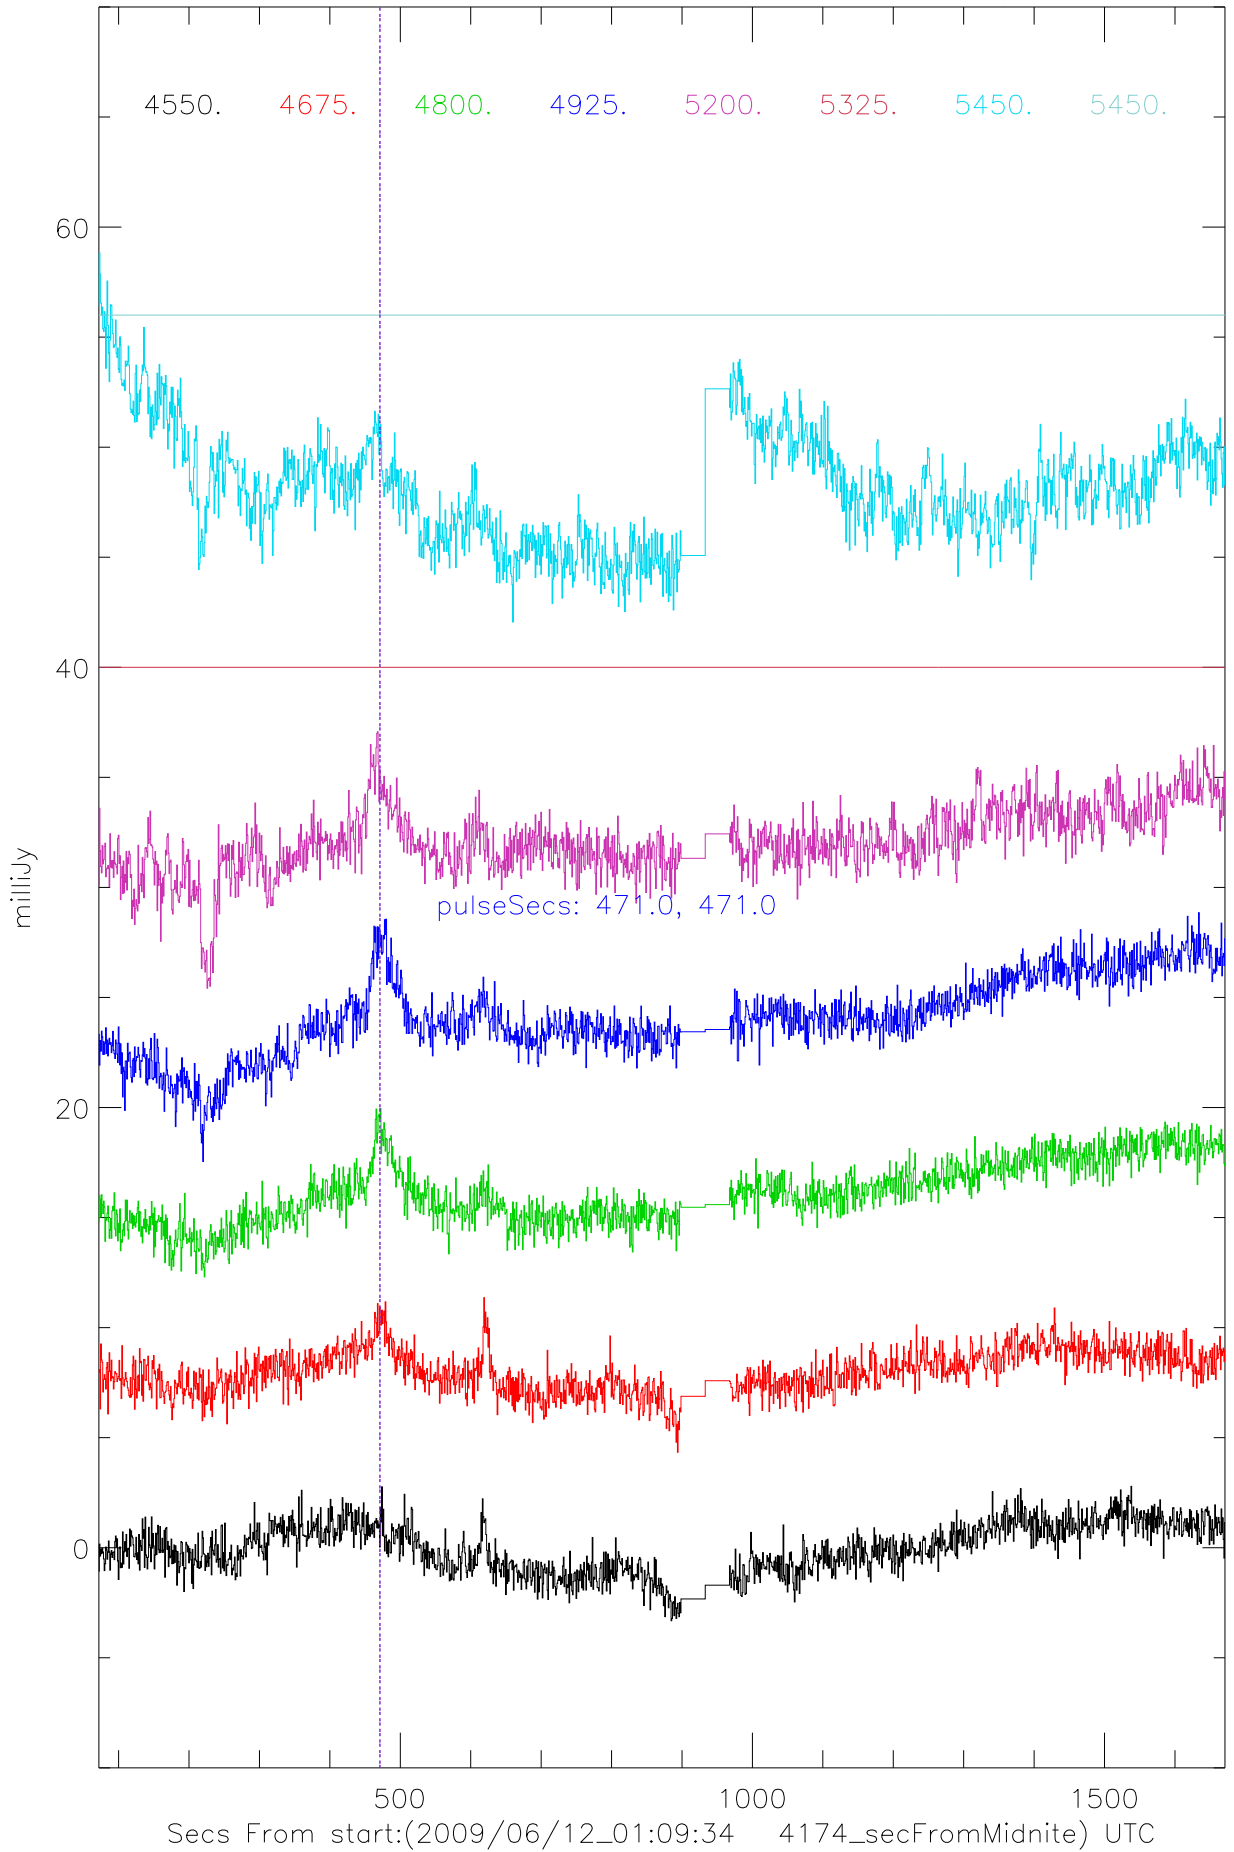

A2414 StokesV vs time. Colors are 100Mhz TotPwr(with offsets)

A2414 StokesV vs time. Colors are 100Mhz TotPwr(with offsets)

A2414 StokesV vs time. Colors are 100Mhz TotPwr(with offsets)