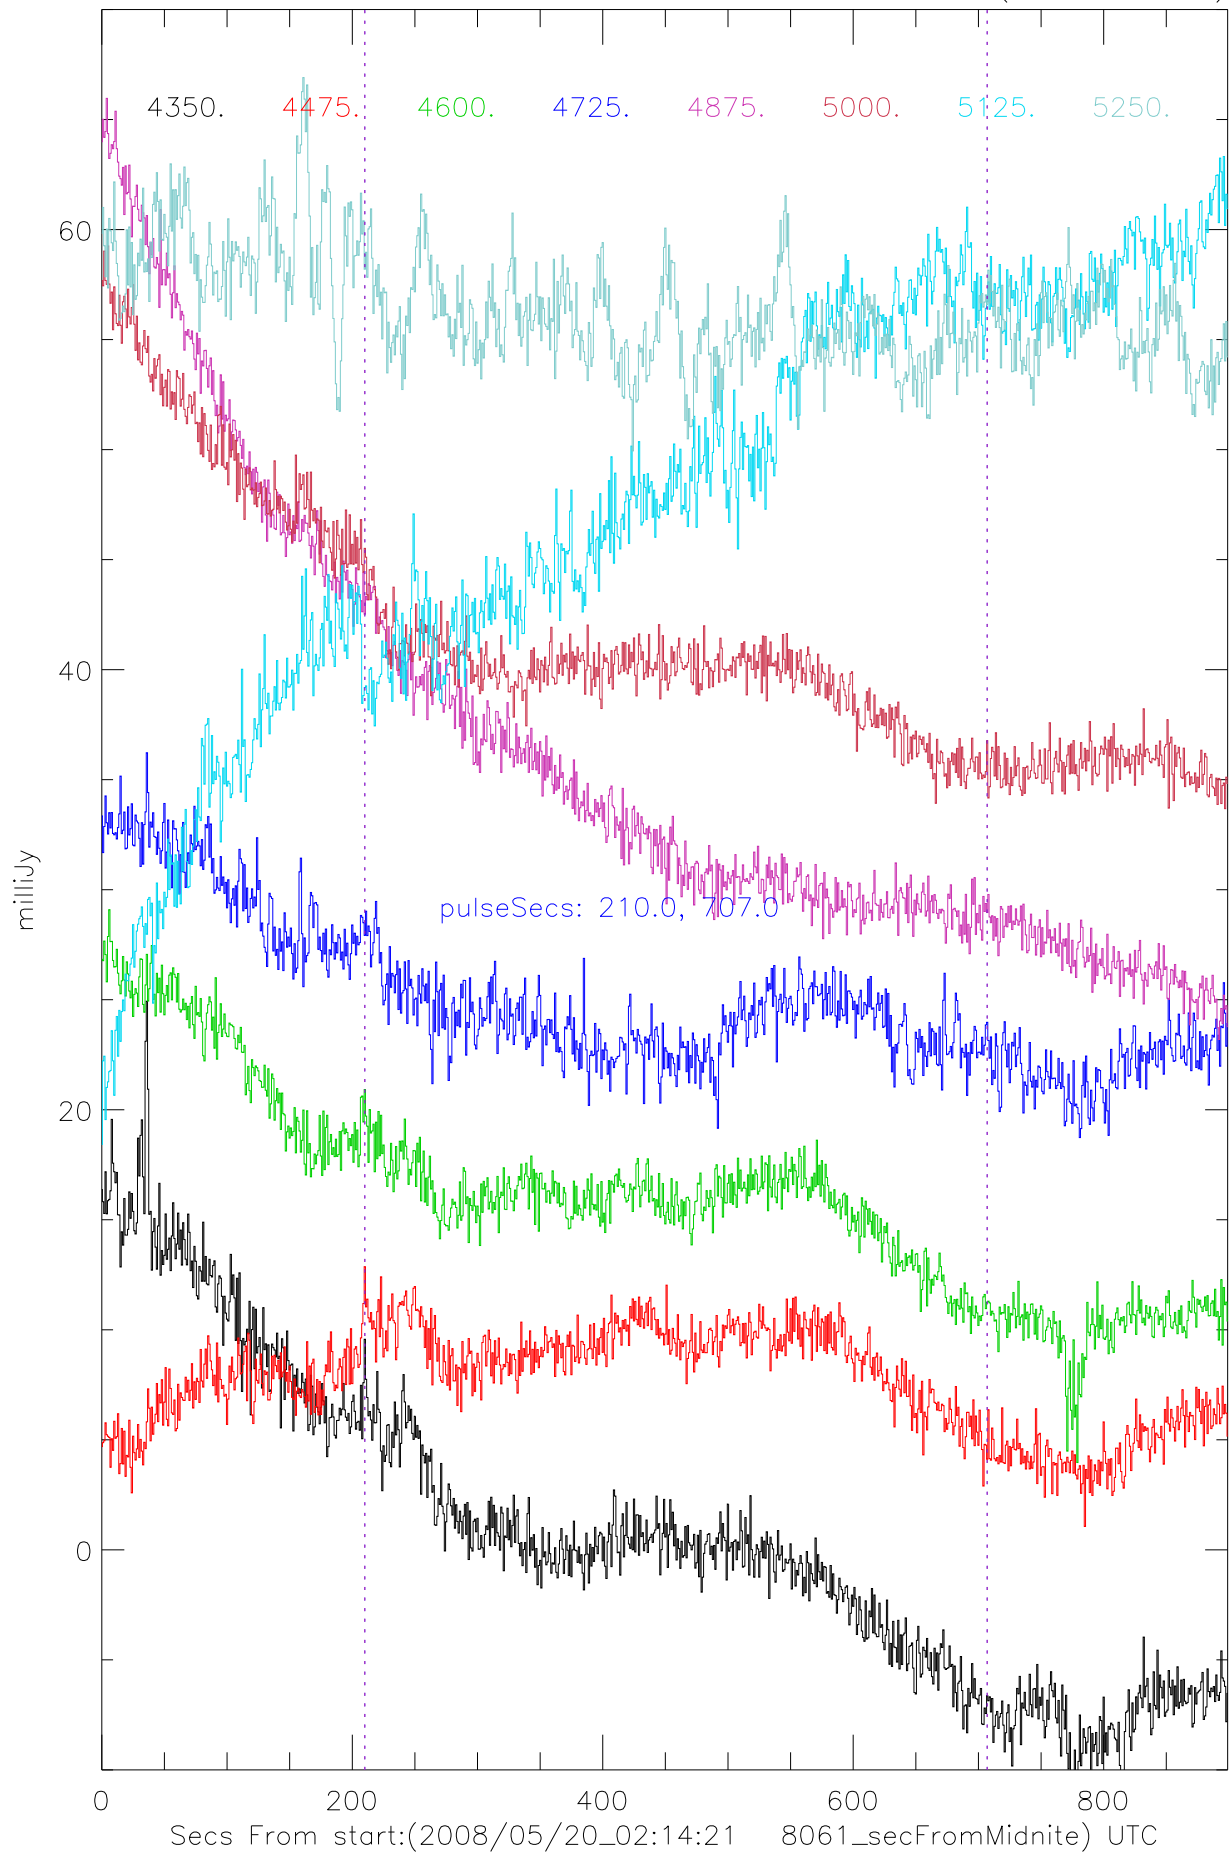

A2327 StokesV vs time. Colors are 100Mhz TotPwr(with offsets)

A2327 StokesV vs time. Colors are 100Mhz TotPwr(with offsets)

A2327 StokesV vs time. Colors are 100Mhz TotPwr(with offsets)