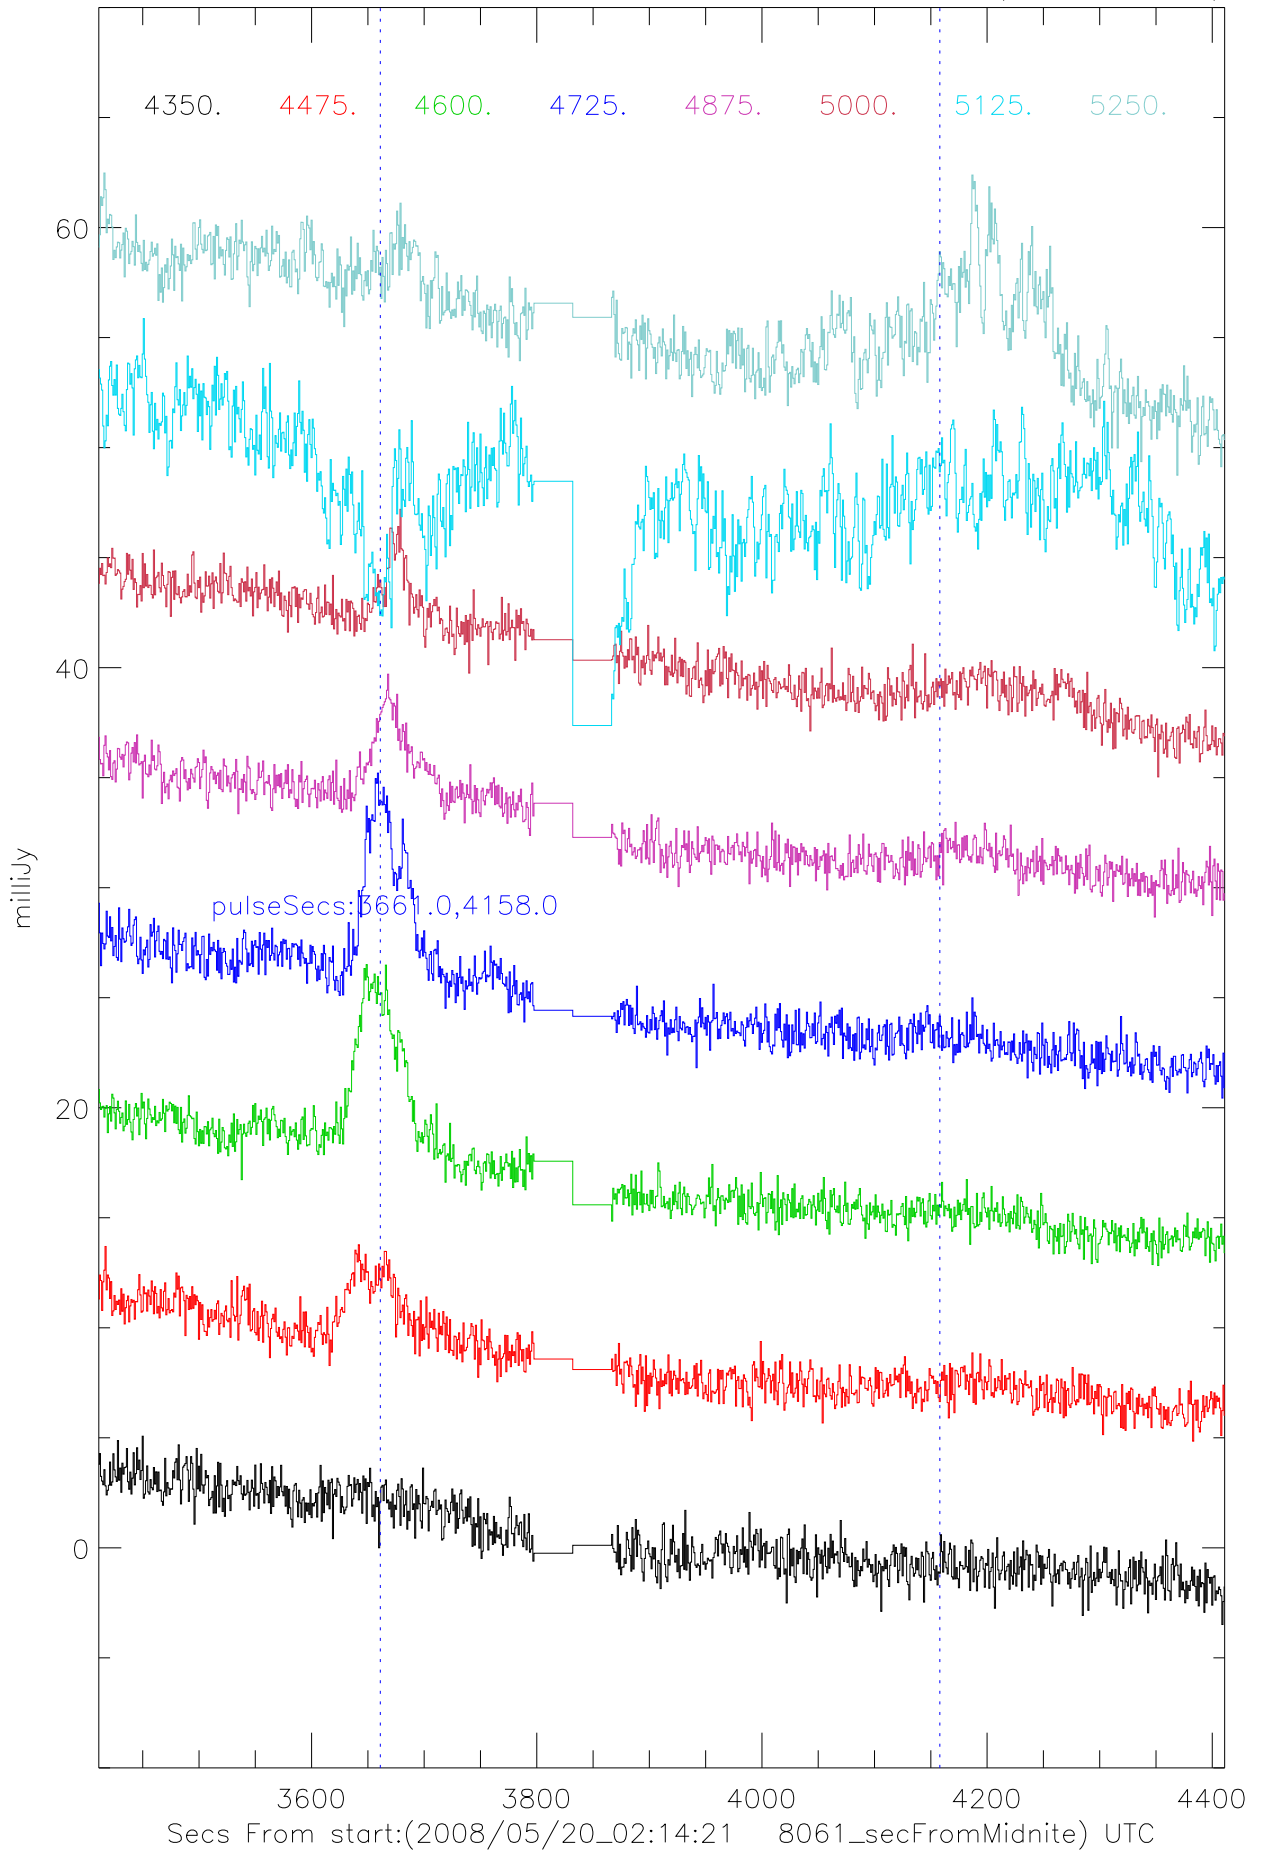

A2327 StokesV vs time. Colors are 100Mhz TotPwr(with offsets)

A2327 StokesV vs time. Colors are 100Mhz TotPwr(with offsets)

A2327 StokesV vs time. Colors are 100Mhz TotPwr(with offsets)