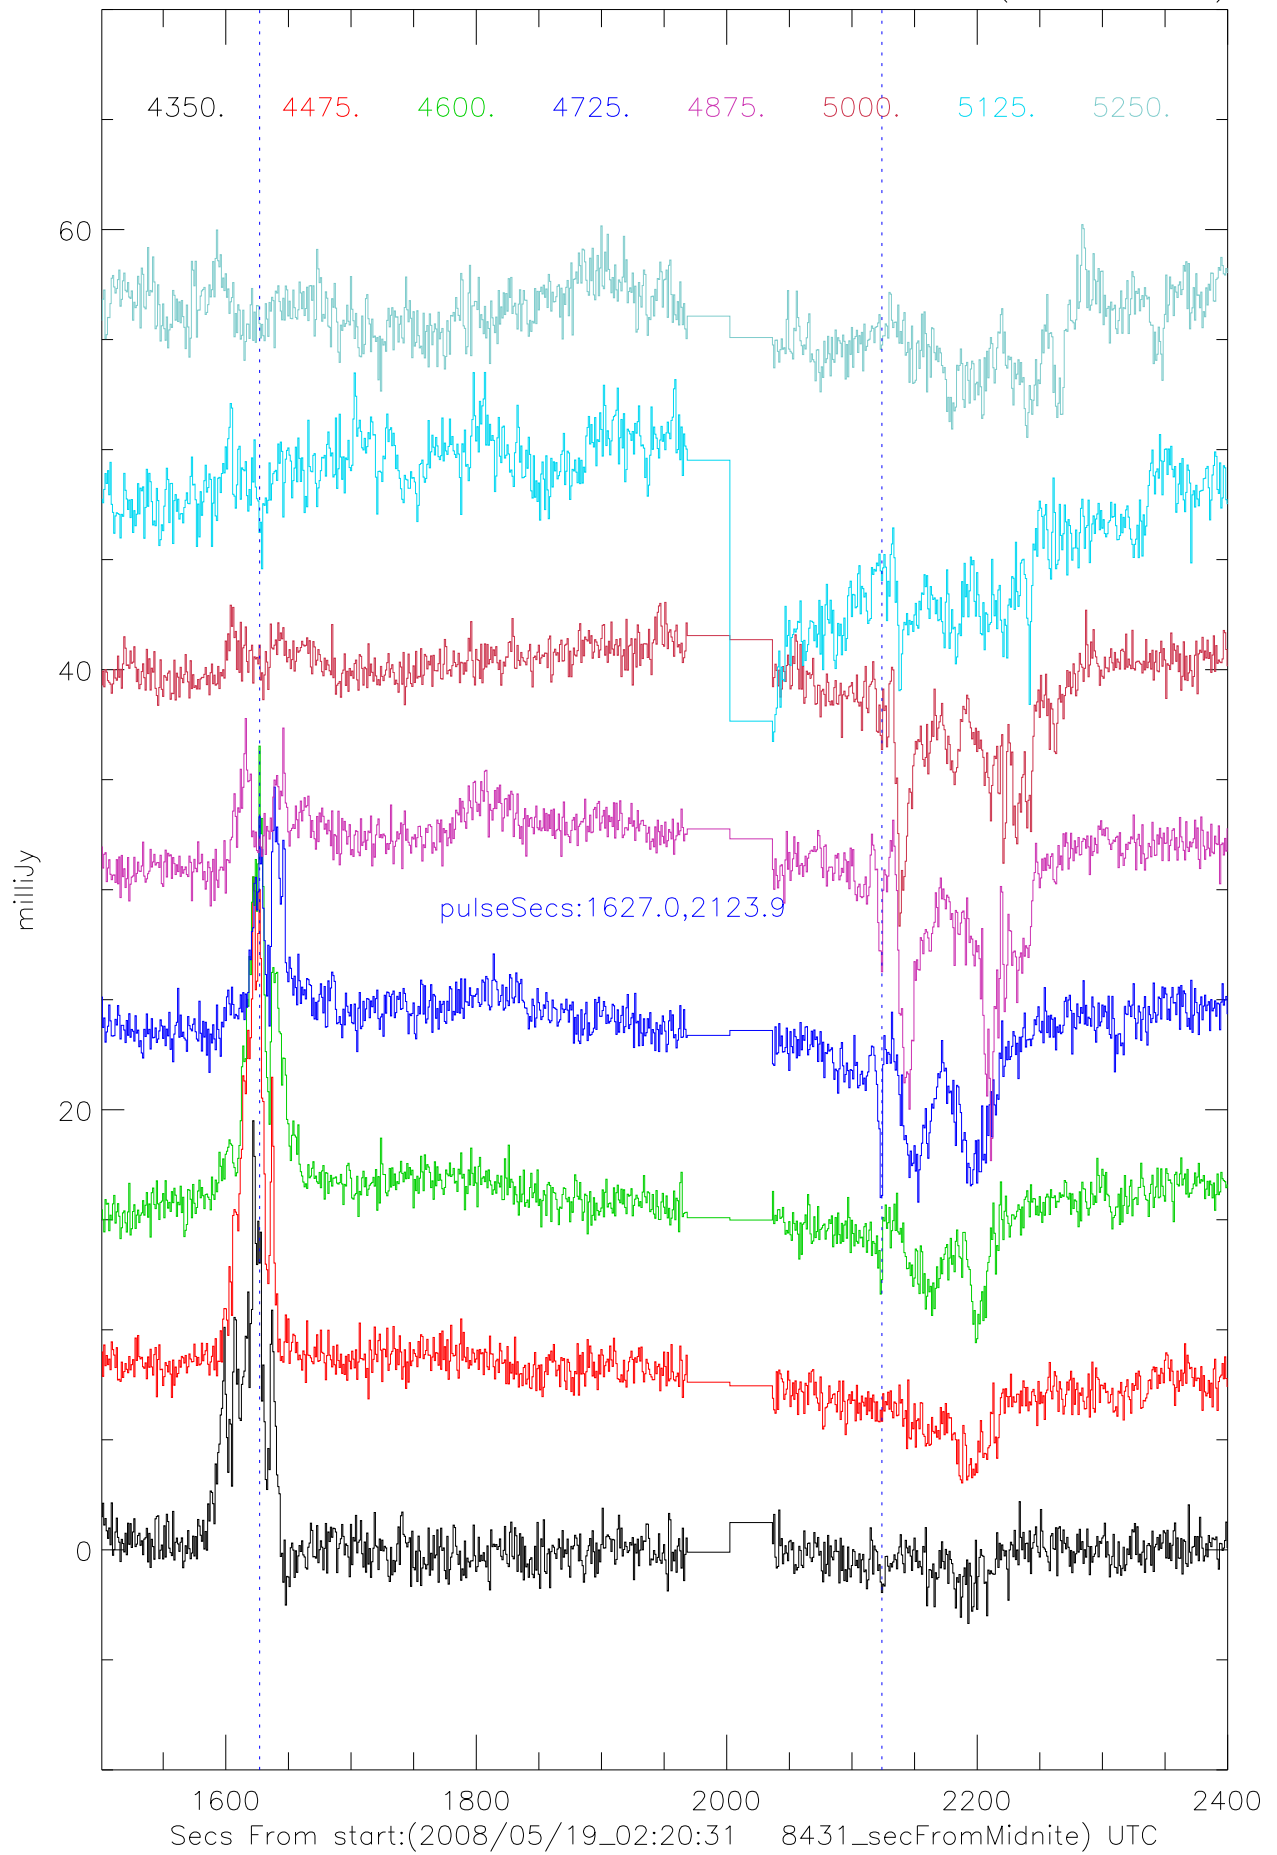

A2327 StokesV vs time. Colors are 100Mhz TotPwr(with offsets)

A2327 StokesV vs time. Colors are 100Mhz TotPwr(with offsets)

A2327 StokesV vs time. Colors are 100Mhz TotPwr(with offsets)