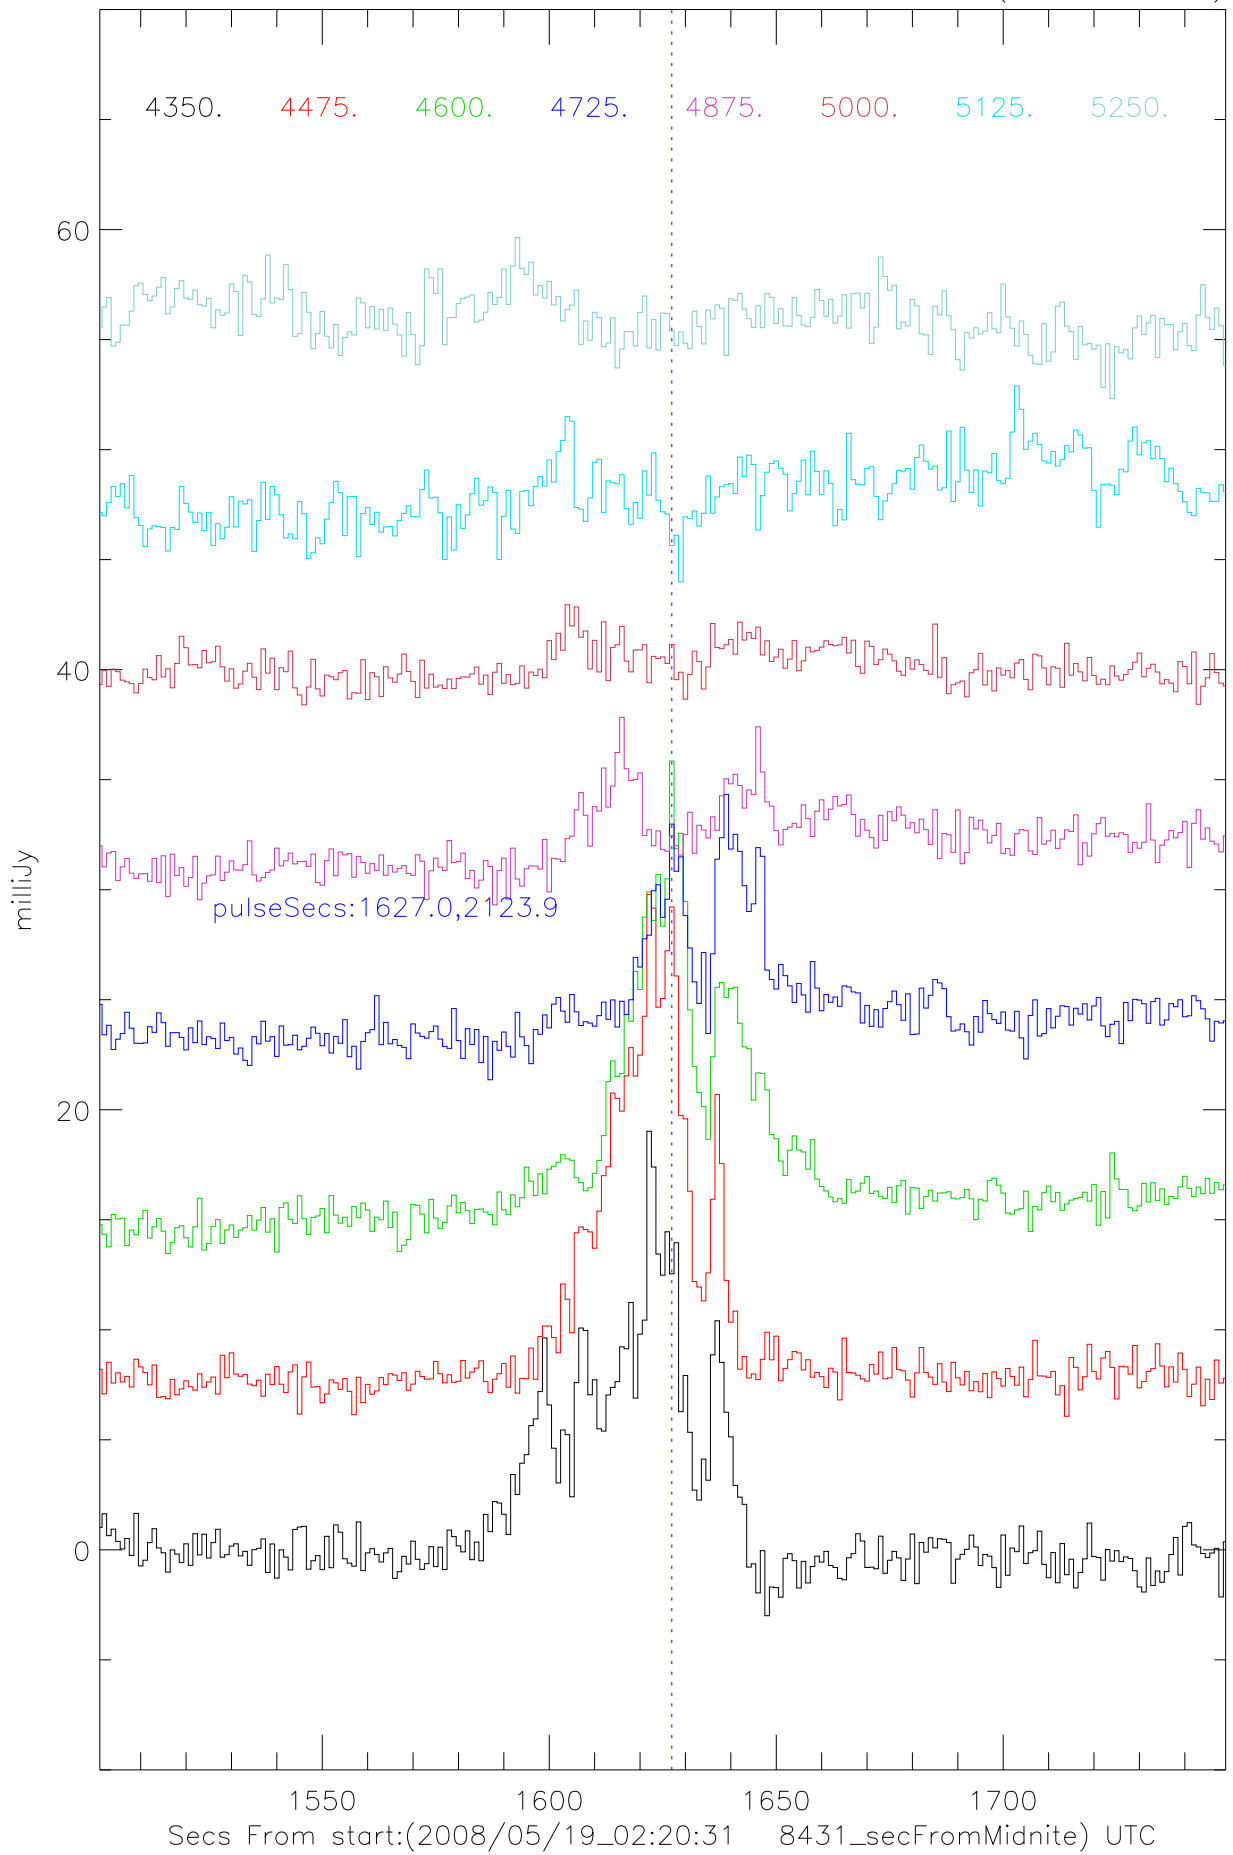

A2327 StokesV vs time. Colors are 100Mhz TotPwr(with offsets)

A2327 StokesV vs time. Colors are 100Mhz TotPwr(with offsets)

A2327 StokesV vs time. Colors are 100Mhz TotPwr(with offsets)