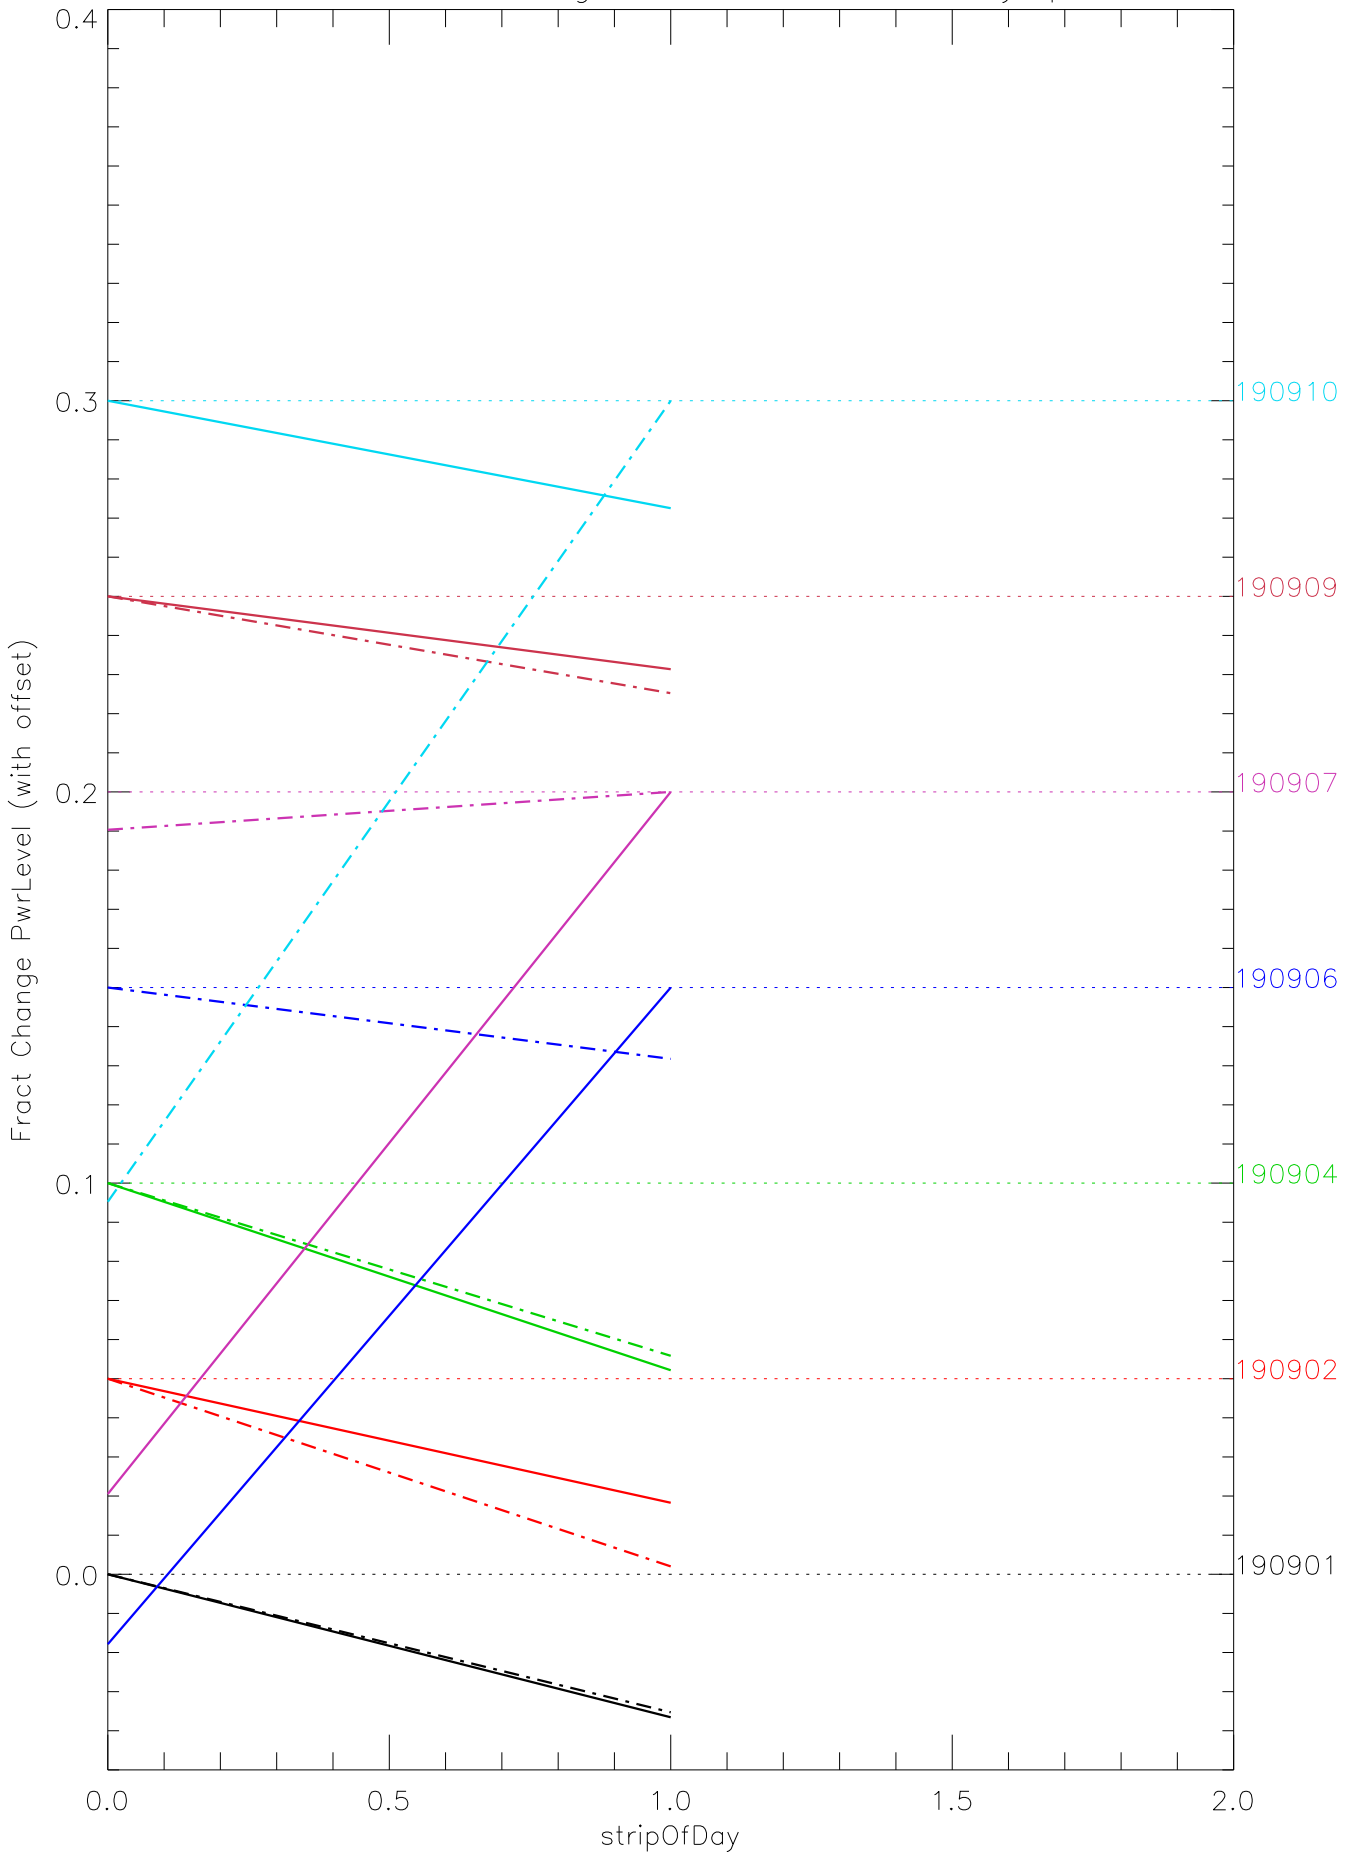

a2048 fractional change PwrLevel for each day. pixel:0

a2048 fractional change PwrLevel for each day. pixel:1

a2048 fractional change PwrLevel for each day. pixel:2

a2048 fractional change PwrLevel for each day. pixel:3

a2048 fractional change PwrLevel for each day. pixel:4

a2048 fractional change PwrLevel for each day. pixel:5

a2048 fractional change PwrLevel for each day. pixel:6