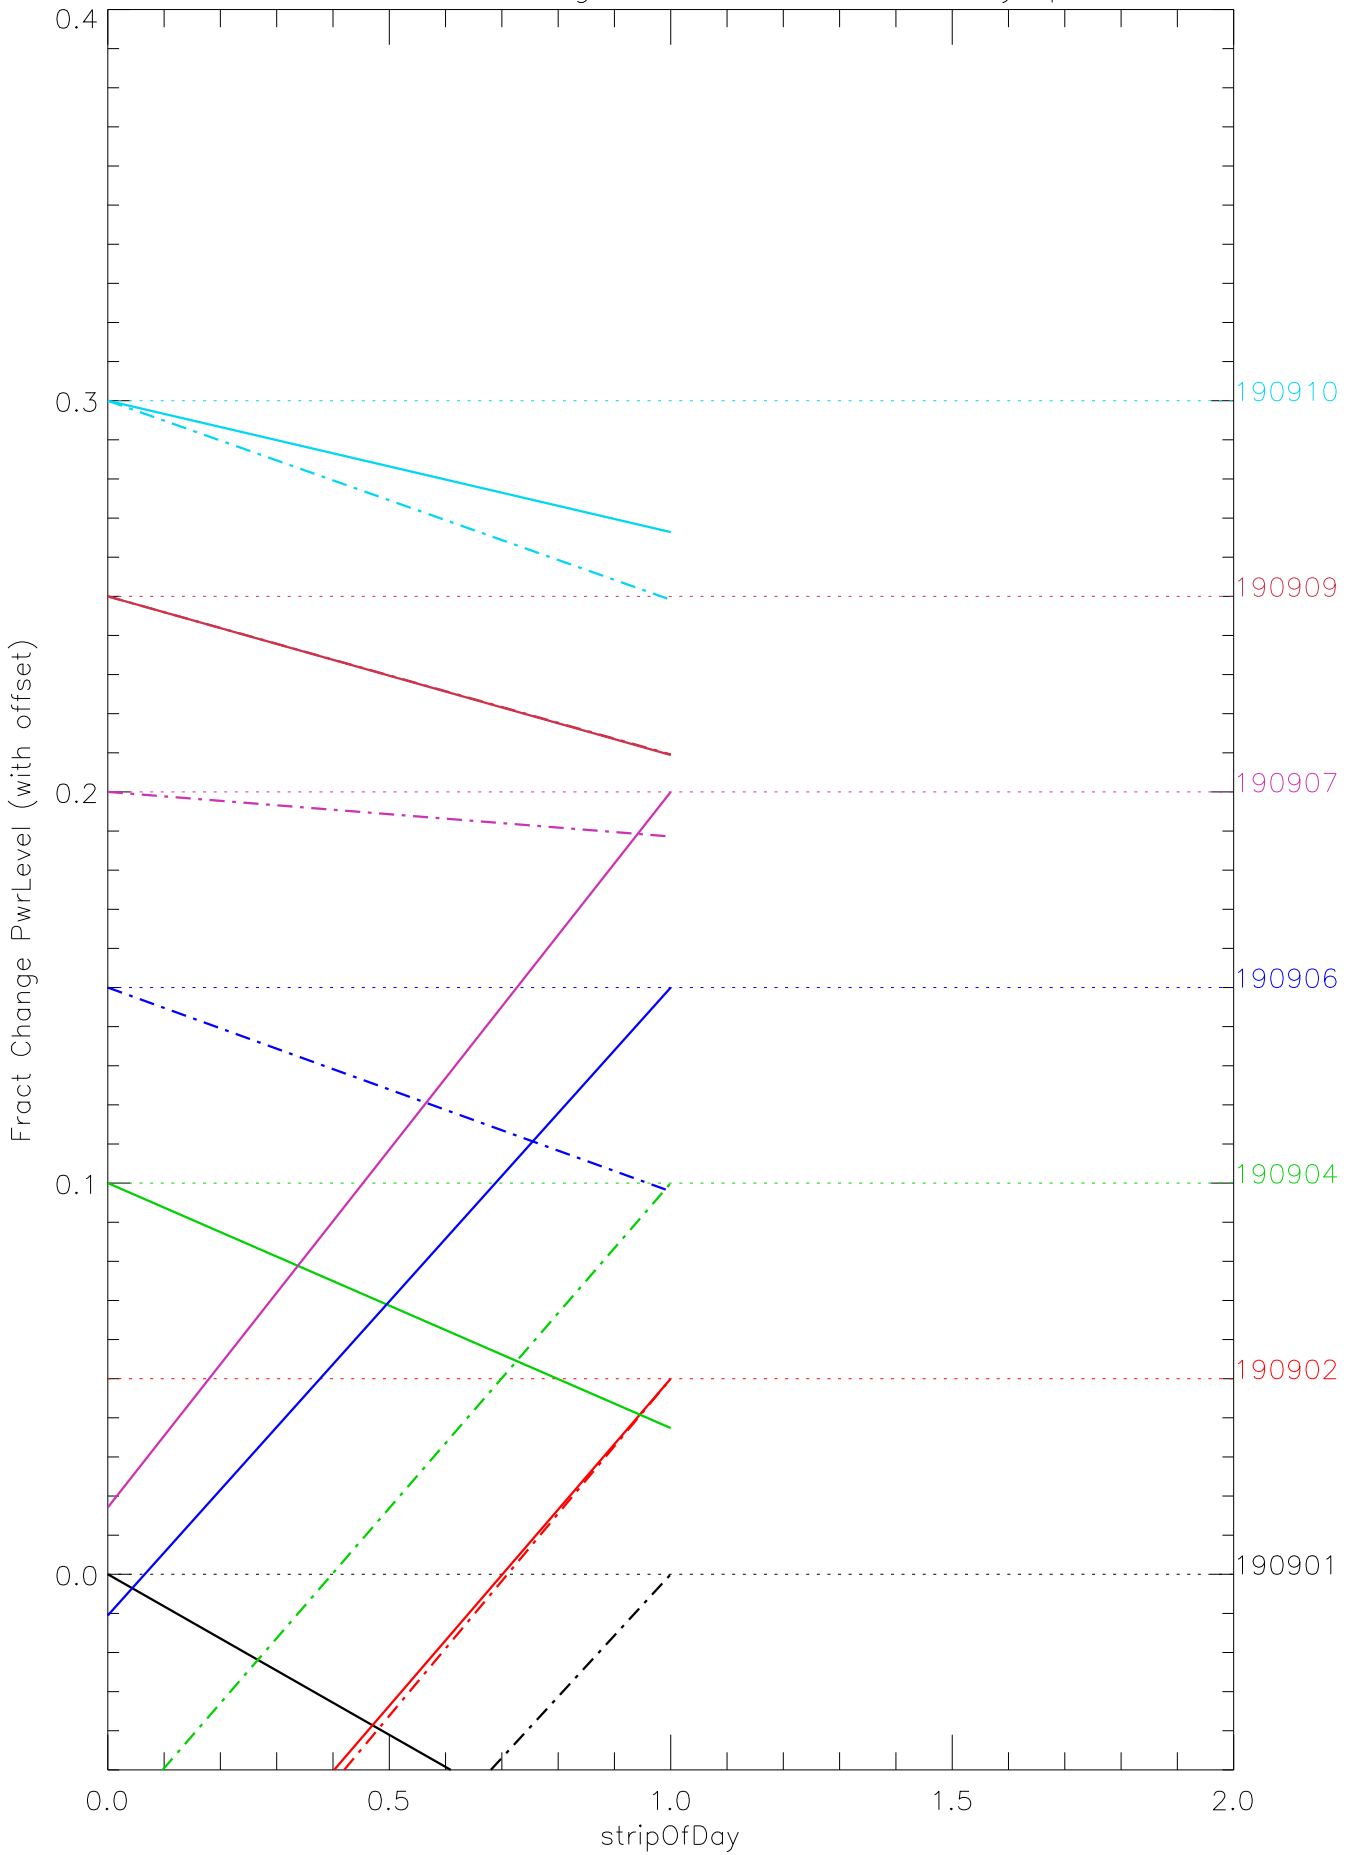

a2048 fractional change PwrLevel for each day. pixel:0

a2048 fractional change PwrLevel for each day. pixel:1

a2048 fractional change PwrLevel for each day. pixel:2

a2048 fractional change PwrLevel for each day. pixel:3

a2048 fractional change PwrLevel for each day. pixel:4

a2048 fractional change PwrLevel for each day. pixel:5

a2048 fractional change PwrLevel for each day. pixel:6