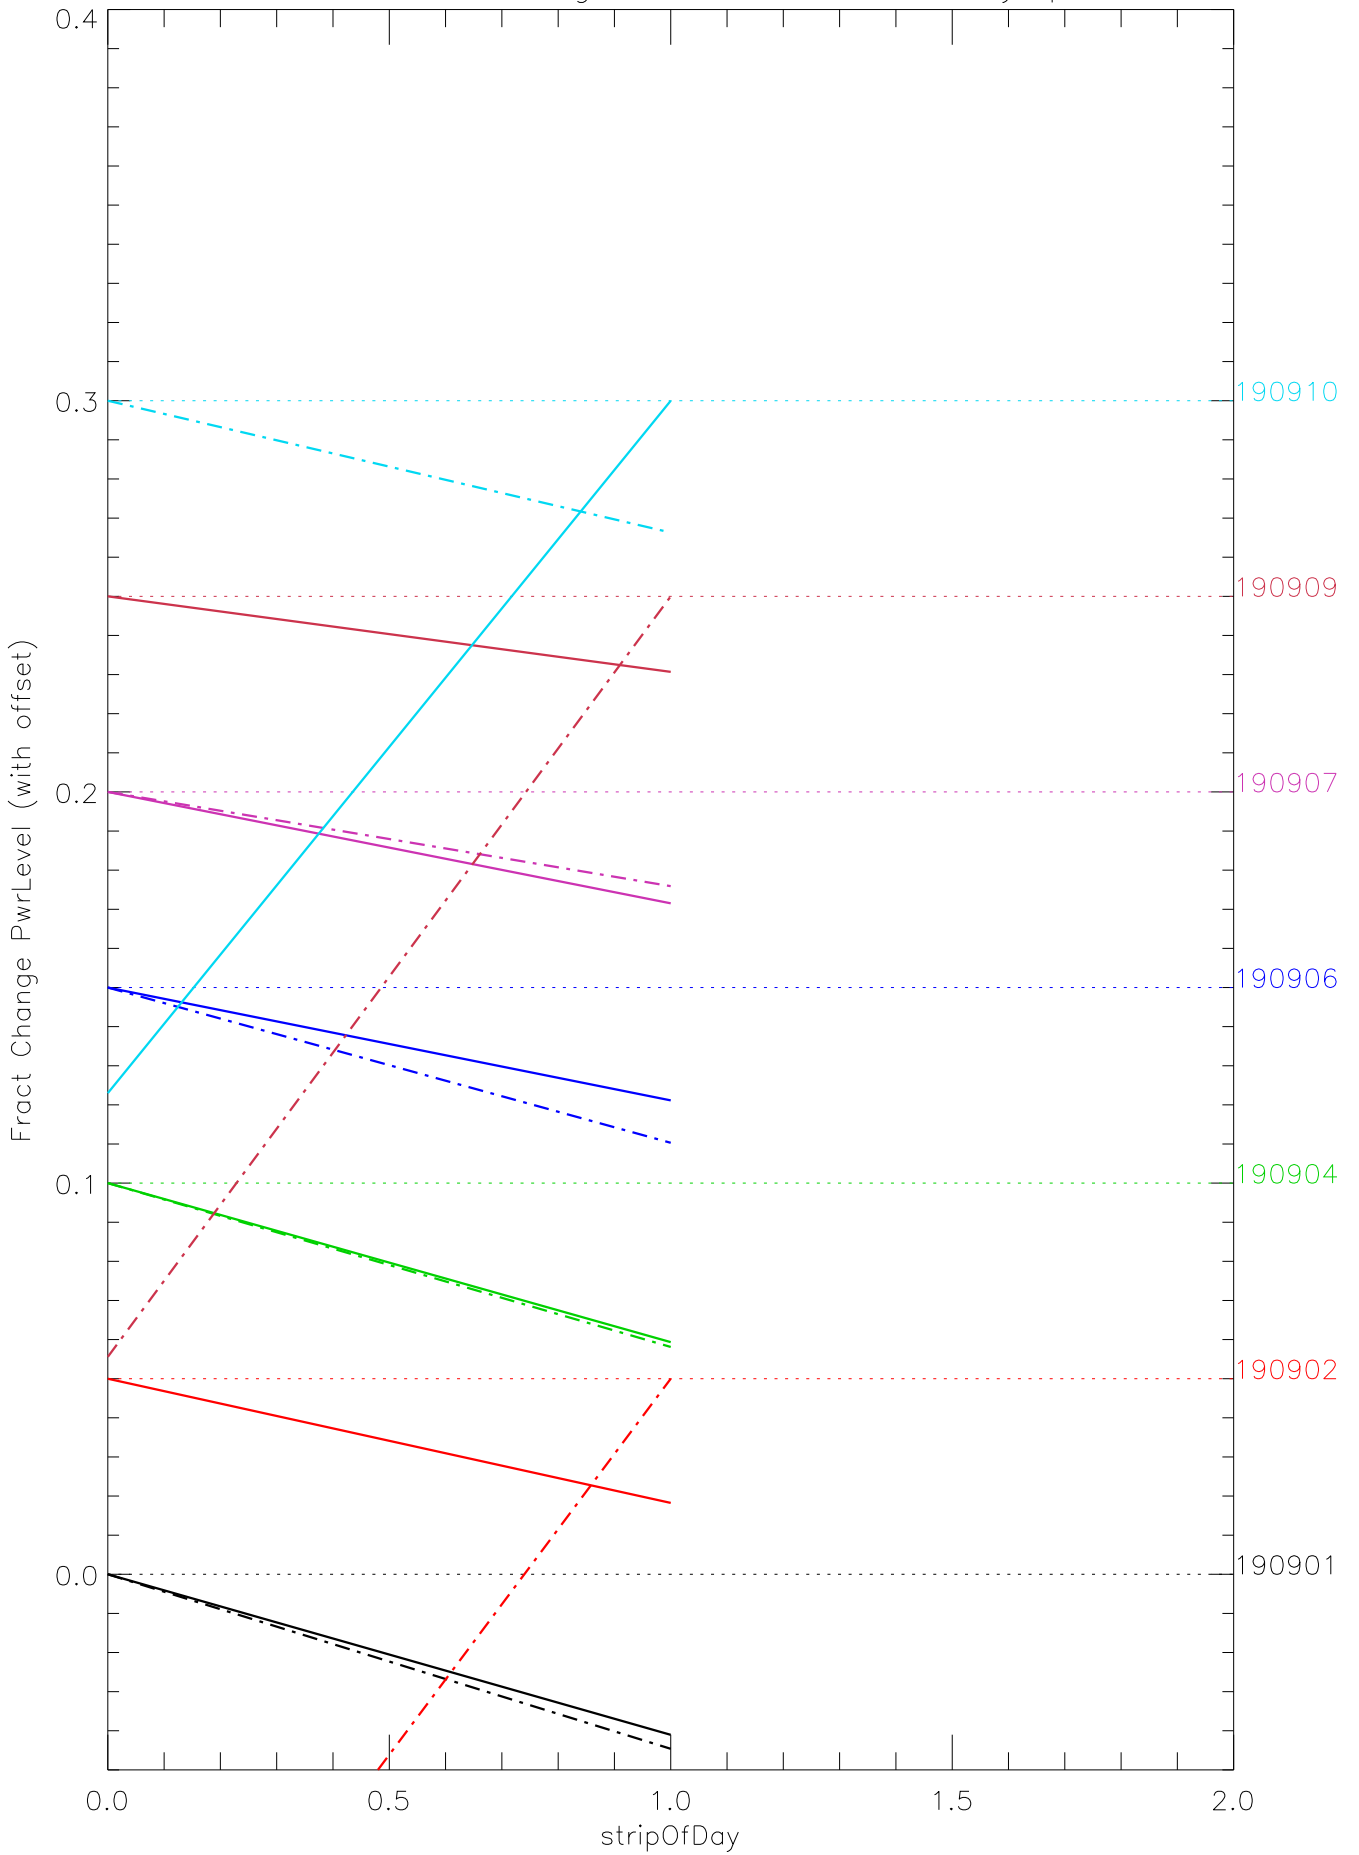

a2048 fractional change PwrLevel for each day. pixel:0

a2048 fractional change PwrLevel for each day. pixel:1

a2048 fractional change PwrLevel for each day. pixel:2

a2048 fractional change PwrLevel for each day. pixel:3

a2048 fractional change PwrLevel for each day. pixel:4

a2048 fractional change PwrLevel for each day. pixel:5

a2048 fractional change PwrLevel for each day. pixel:6