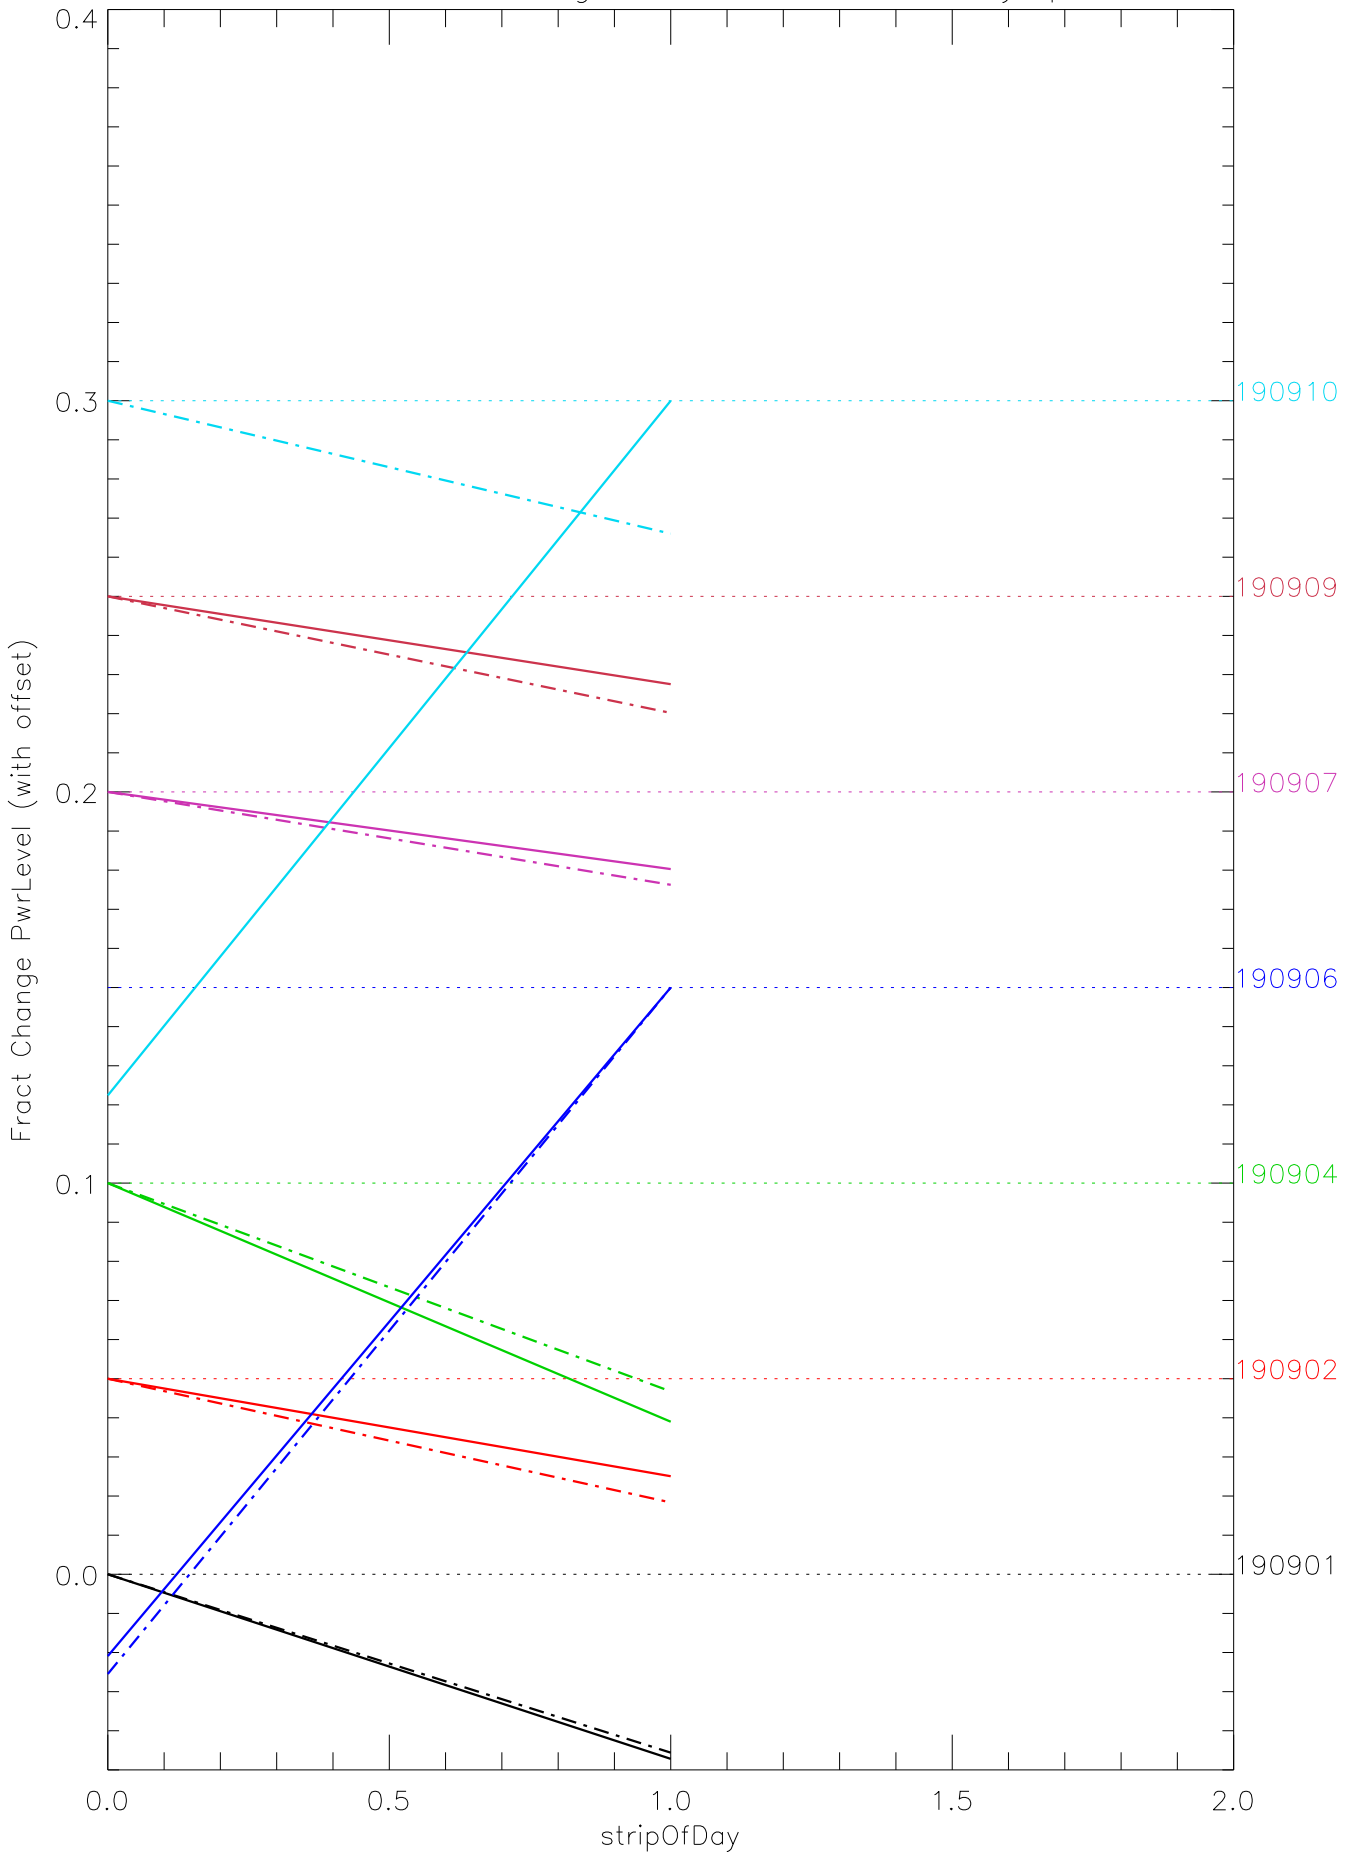

a2048 fractional change PwrLevel for each day. pixel:0

a2048 fractional change PwrLevel for each day. pixel:1

a2048 fractional change PwrLevel for each day. pixel:2

a2048 fractional change PwrLevel for each day. pixel:3

a2048 fractional change PwrLevel for each day. pixel:4

a2048 fractional change PwrLevel for each day. pixel:5

a2048 fractional change PwrLevel for each day. pixel:6