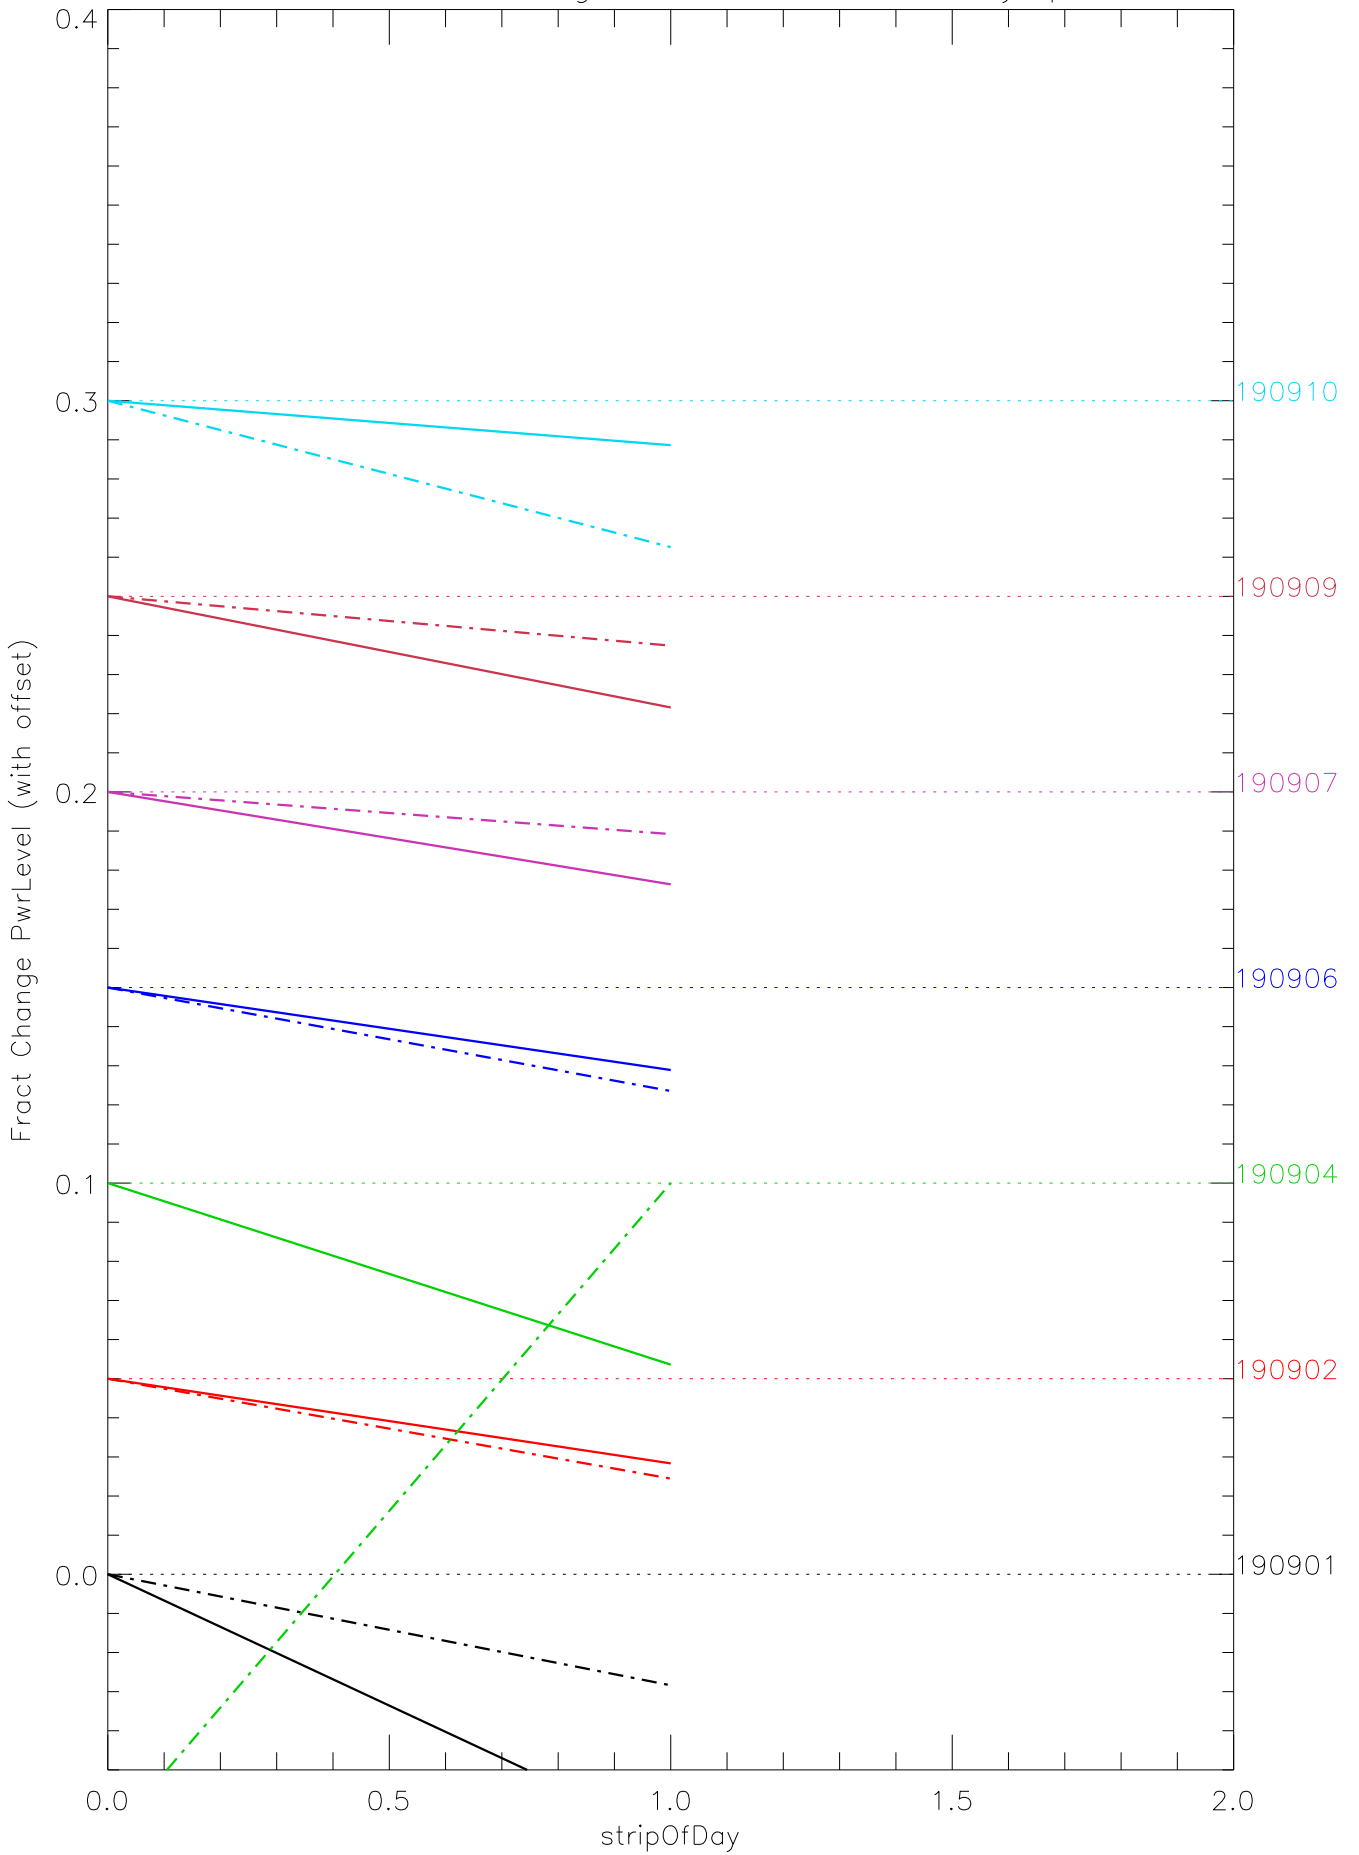

a2048 fractional change PwrLevel for each day. pixel:0

a2048 fractional change PwrLevel for each day. pixel:1

a2048 fractional change PwrLevel for each day. pixel:2

a2048 fractional change PwrLevel for each day. pixel:3

a2048 fractional change PwrLevel for each day. pixel:4

a2048 fractional change PwrLevel for each day. pixel:5

a2048 fractional change PwrLevel for each day. pixel:6