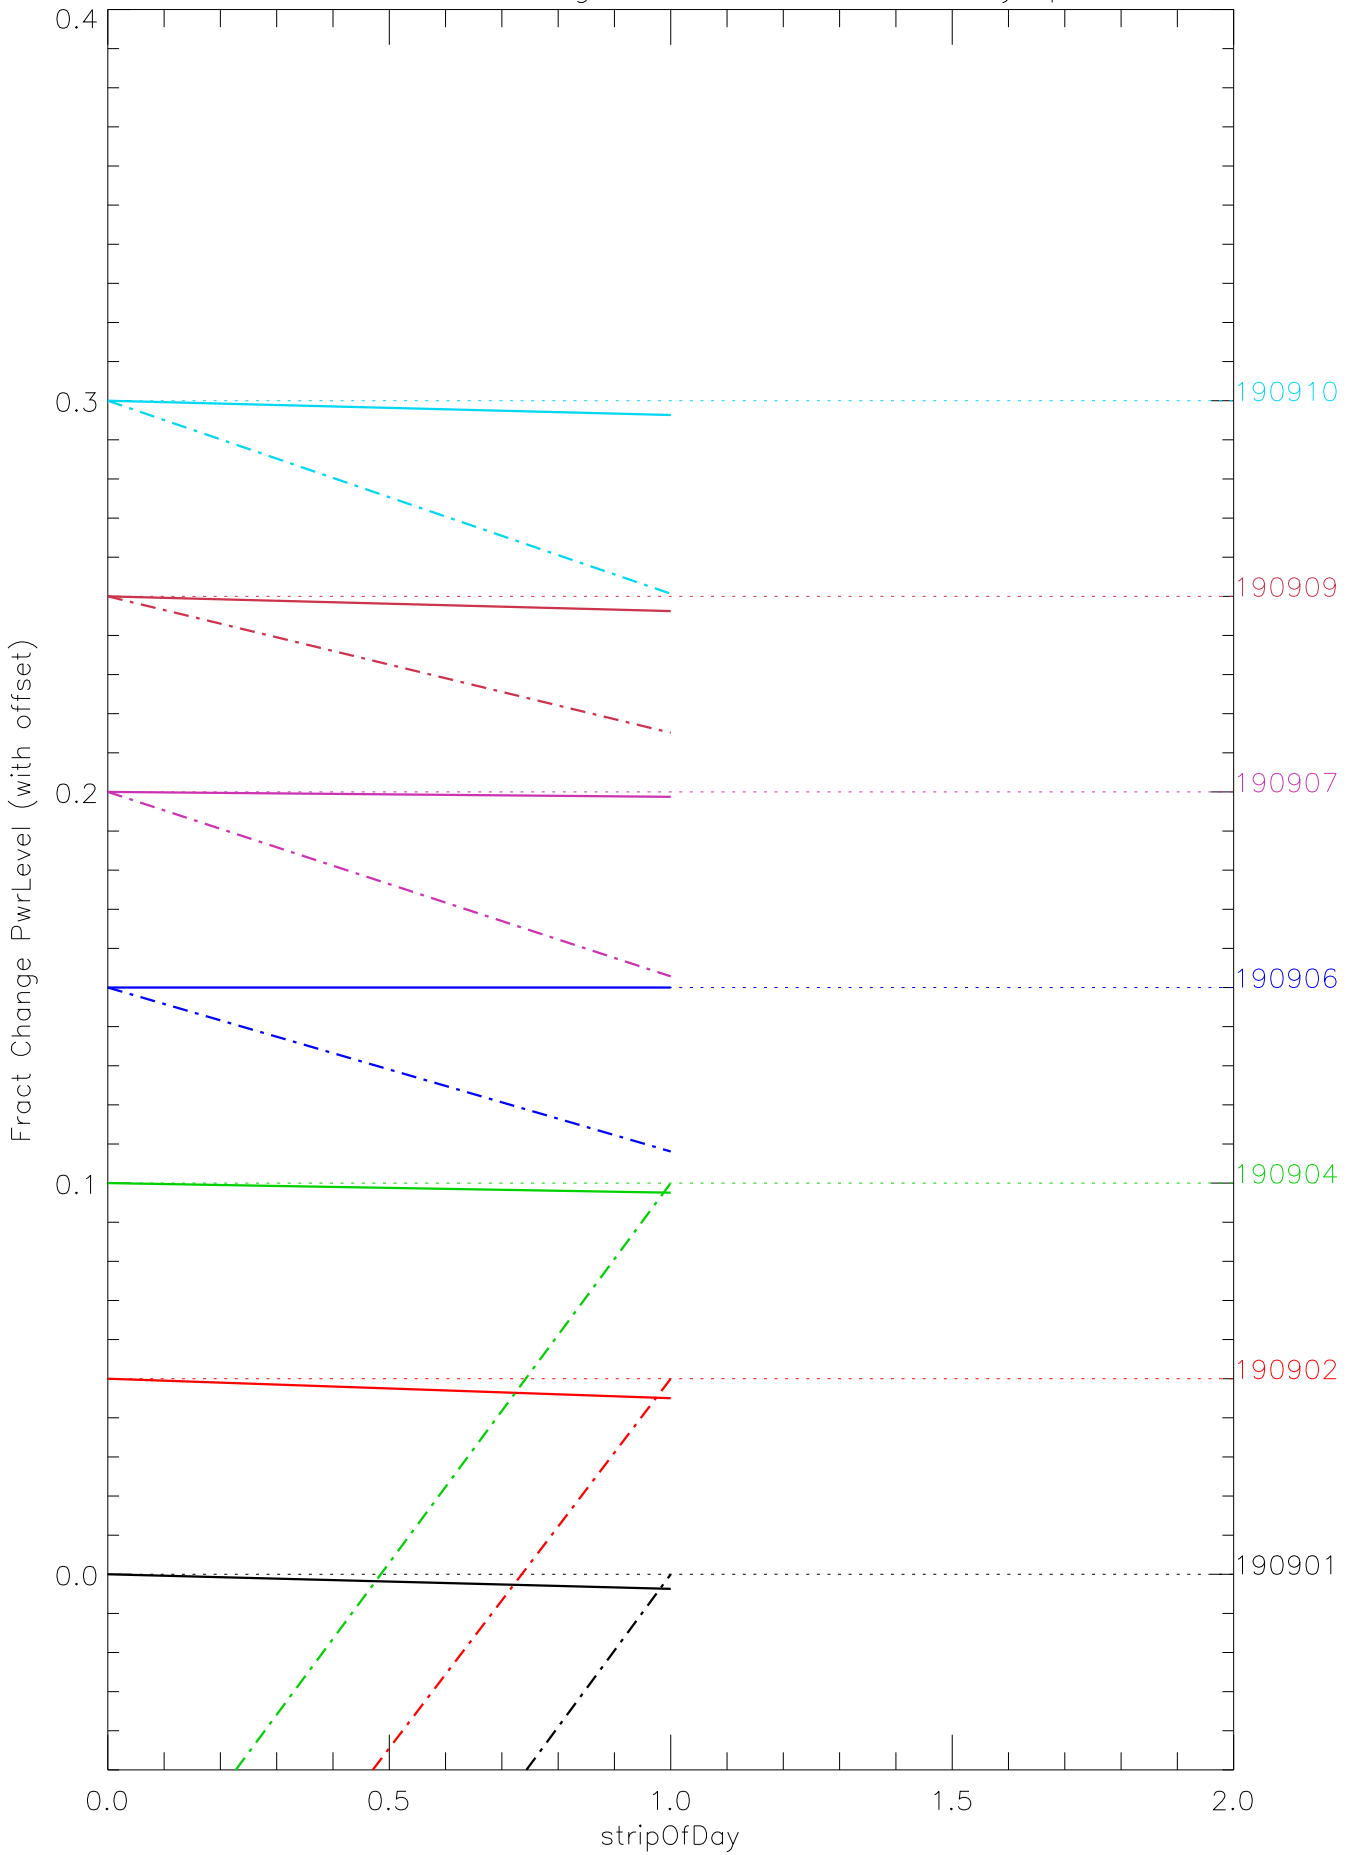

a2048 fractional change PwrLevel for each day. pixel:0

a2048 fractional change PwrLevel for each day. pixel:1

a2048 fractional change PwrLevel for each day. pixel:2

a2048 fractional change PwrLevel for each day. pixel:3

a2048 fractional change PwrLevel for each day. pixel:4

a2048 fractional change PwrLevel for each day. pixel:5

a2048 fractional change PwrLevel for each day. pixel:6