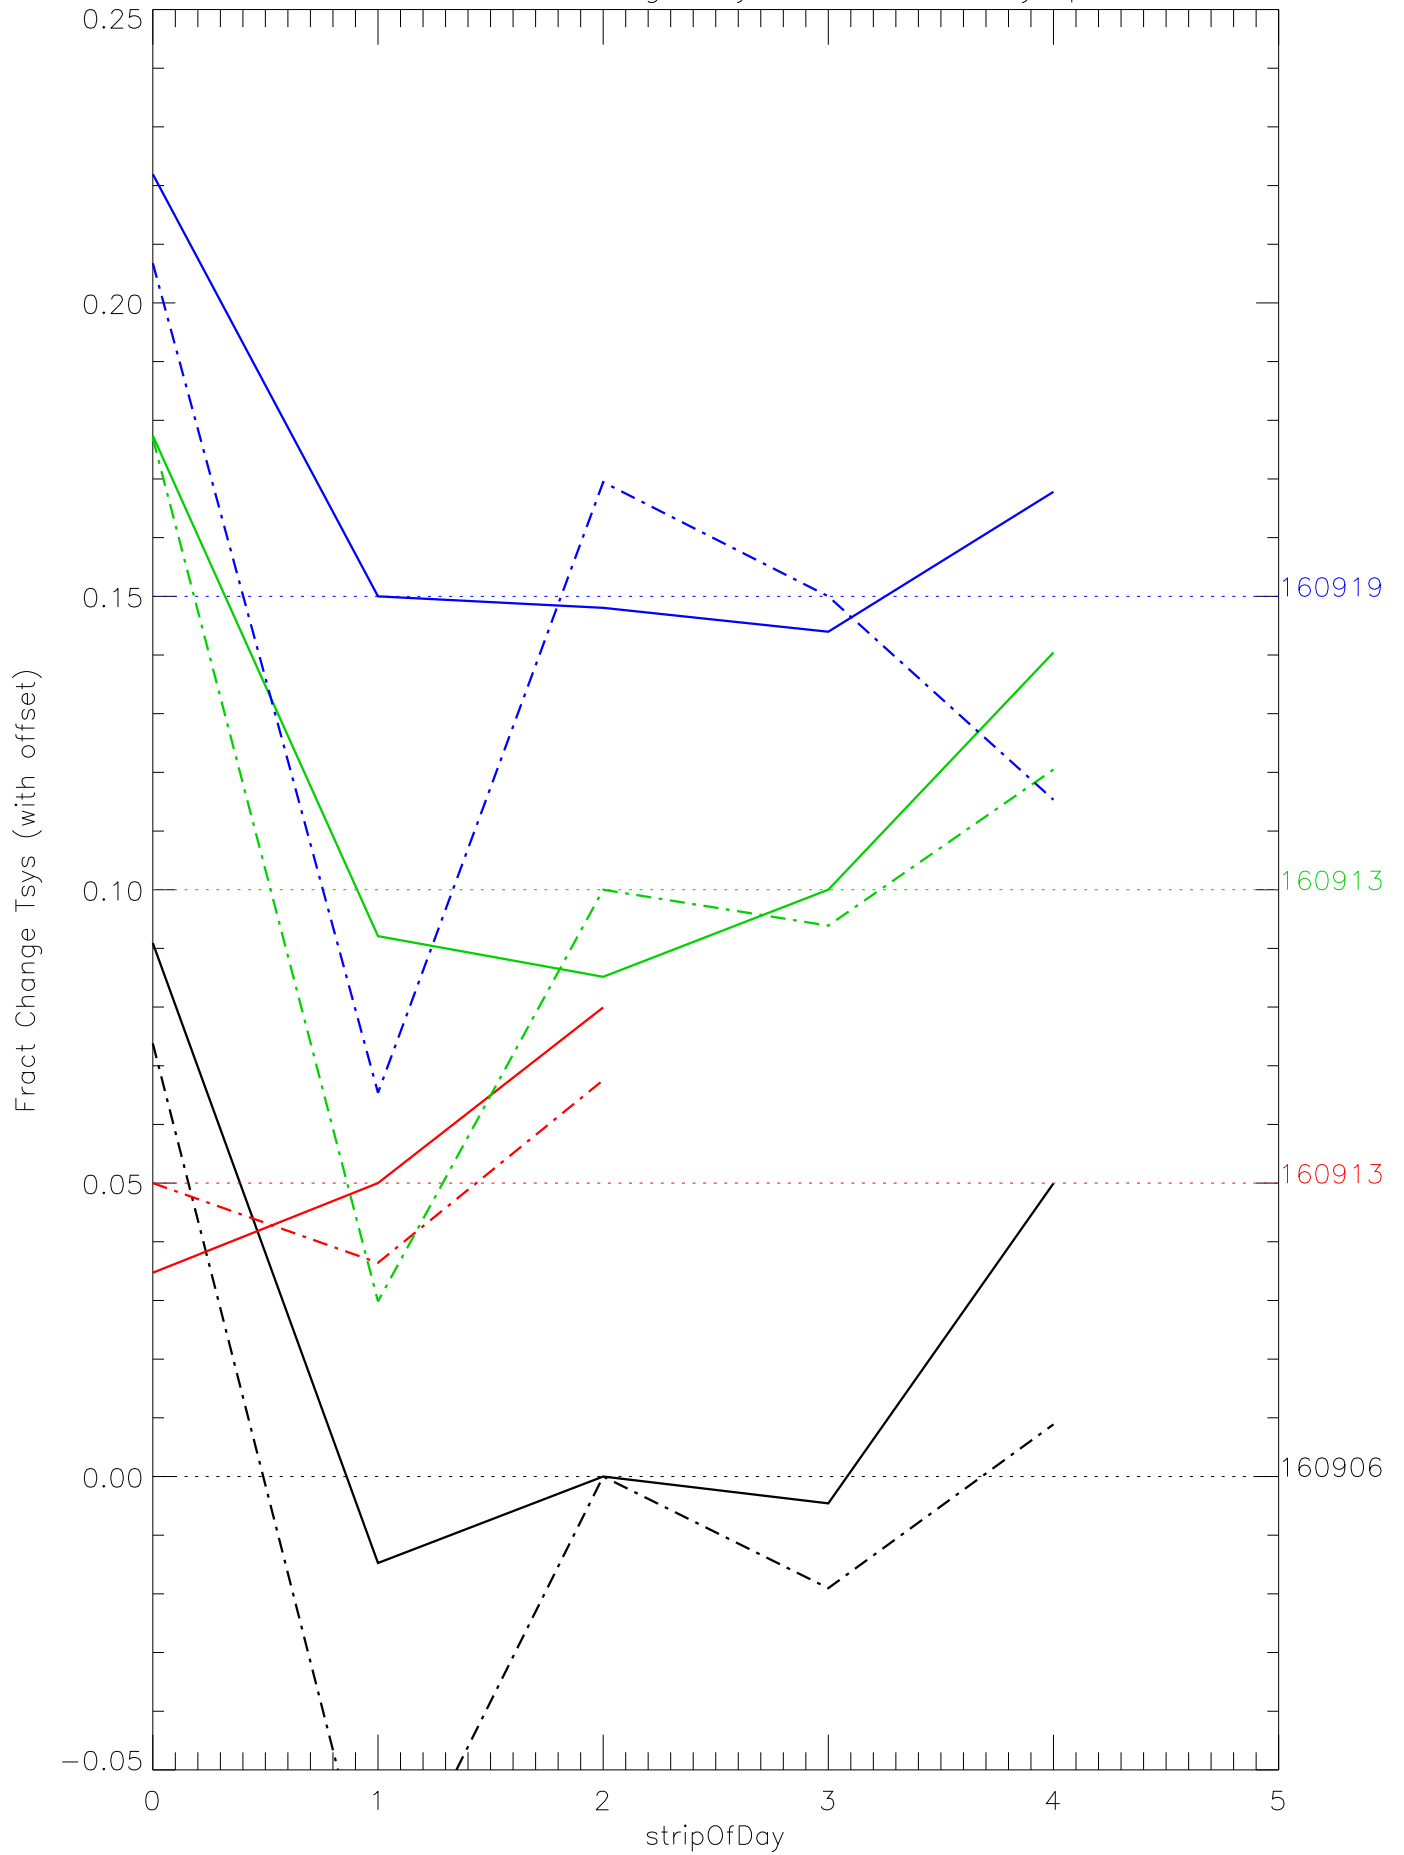

a2048 fractional change TsysK for each day. pixel:0

a2048 fractional change TsysK for each day. pixel:1

a2048 fractional change TsysK for each day. pixel:2

a2048 fractional change TsysK for each day. pixel:3

a2048 fractional change TsysK for each day. pixel:4

a2048 fractional change TsysK for each day. pixel:5

a2048 fractional change TsysK for each day. pixel:6