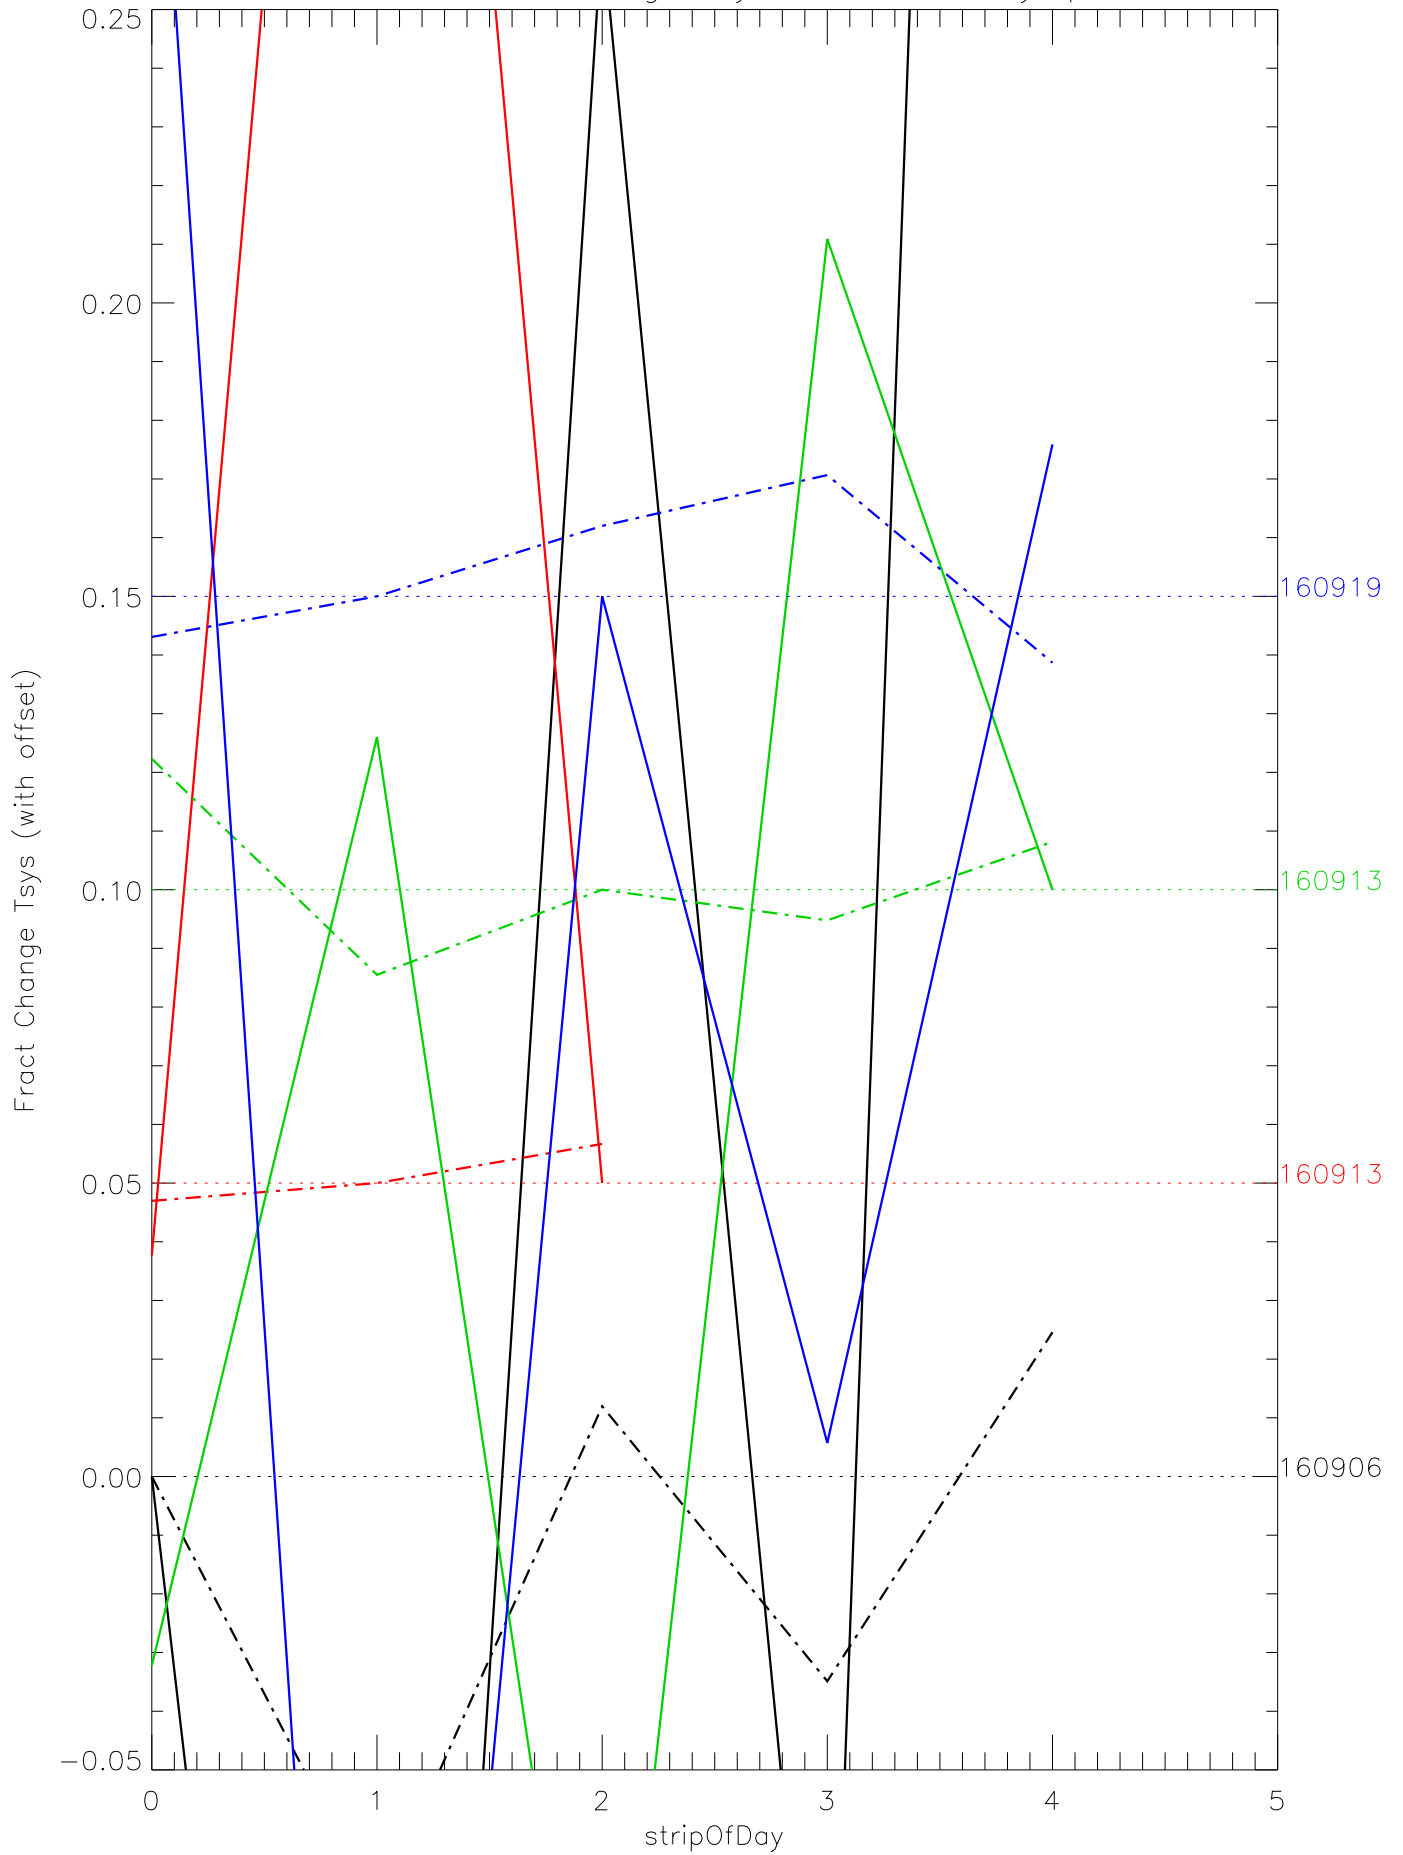

a2048 fractional change TsysK for each day. pixel:0

a2048 fractional change TsysK for each day. pixel:1

a2048 fractional change TsysK for each day. pixel:2

a2048 fractional change TsysK for each day. pixel:3

a2048 fractional change TsysK for each day. pixel:4

a2048 fractional change TsysK for each day. pixel:5

a2048 fractional change TsysK for each day. pixel:6