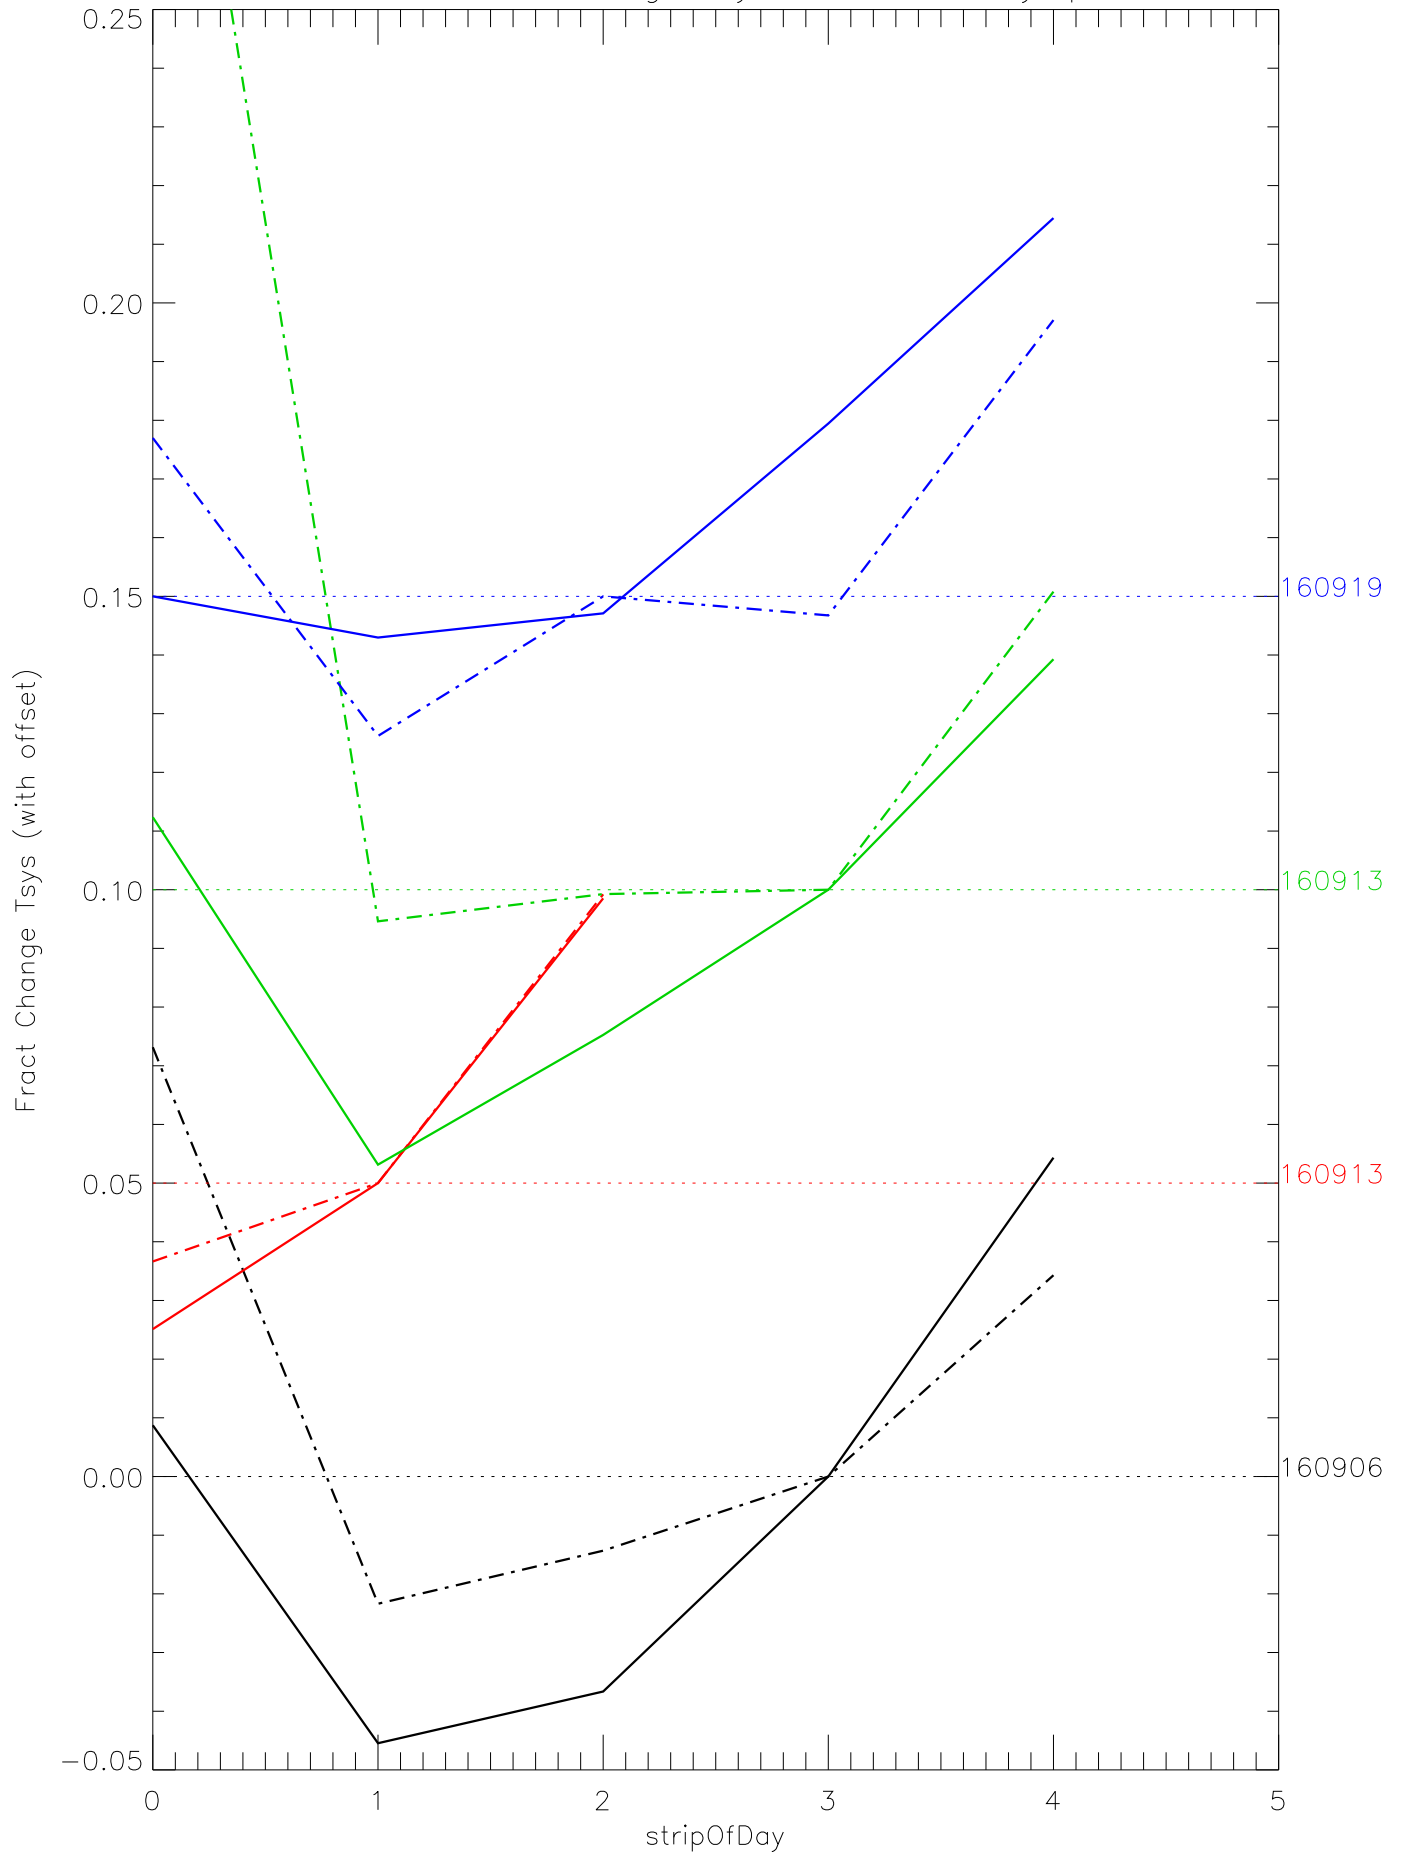

a2048 fractional change TsysK for each day. pixel:0

a2048 fractional change TsysK for each day. pixel:1

a2048 fractional change TsysK for each day. pixel:2

a2048 fractional change TsysK for each day. pixel:3

a2048 fractional change TsysK for each day. pixel:4

a2048 fractional change TsysK for each day. pixel:5

a2048 fractional change TsysK for each day. pixel:6