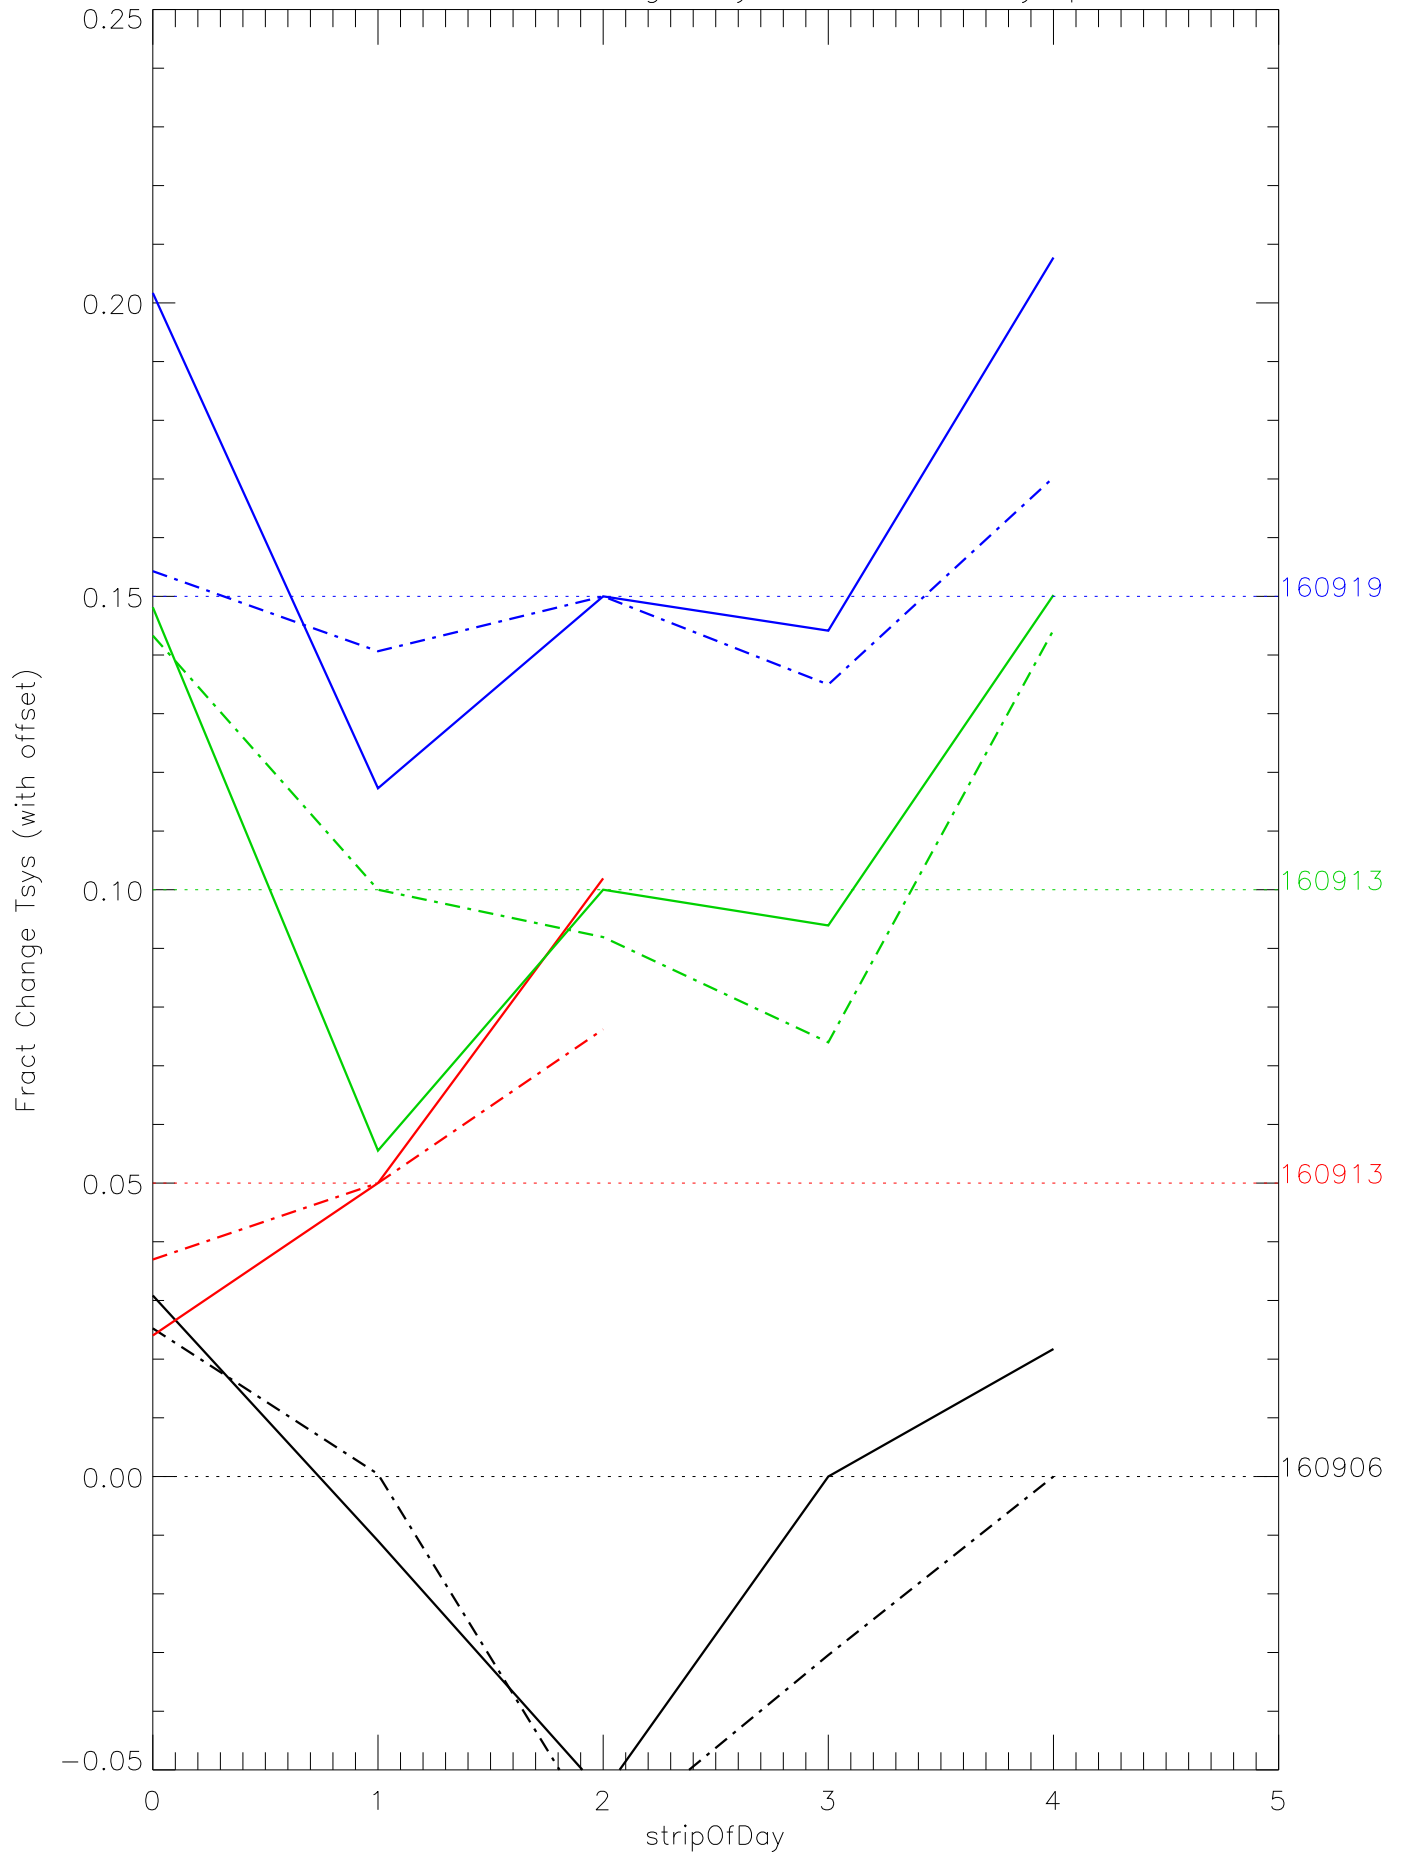

a2048 fractional change TsysK for each day. pixel:0

a2048 fractional change TsysK for each day. pixel:1

a2048 fractional change TsysK for each day. pixel:2

a2048 fractional change TsysK for each day. pixel:3

a2048 fractional change TsysK for each day. pixel:4

a2048 fractional change TsysK for each day. pixel:5

a2048 fractional change TsysK for each day. pixel:6