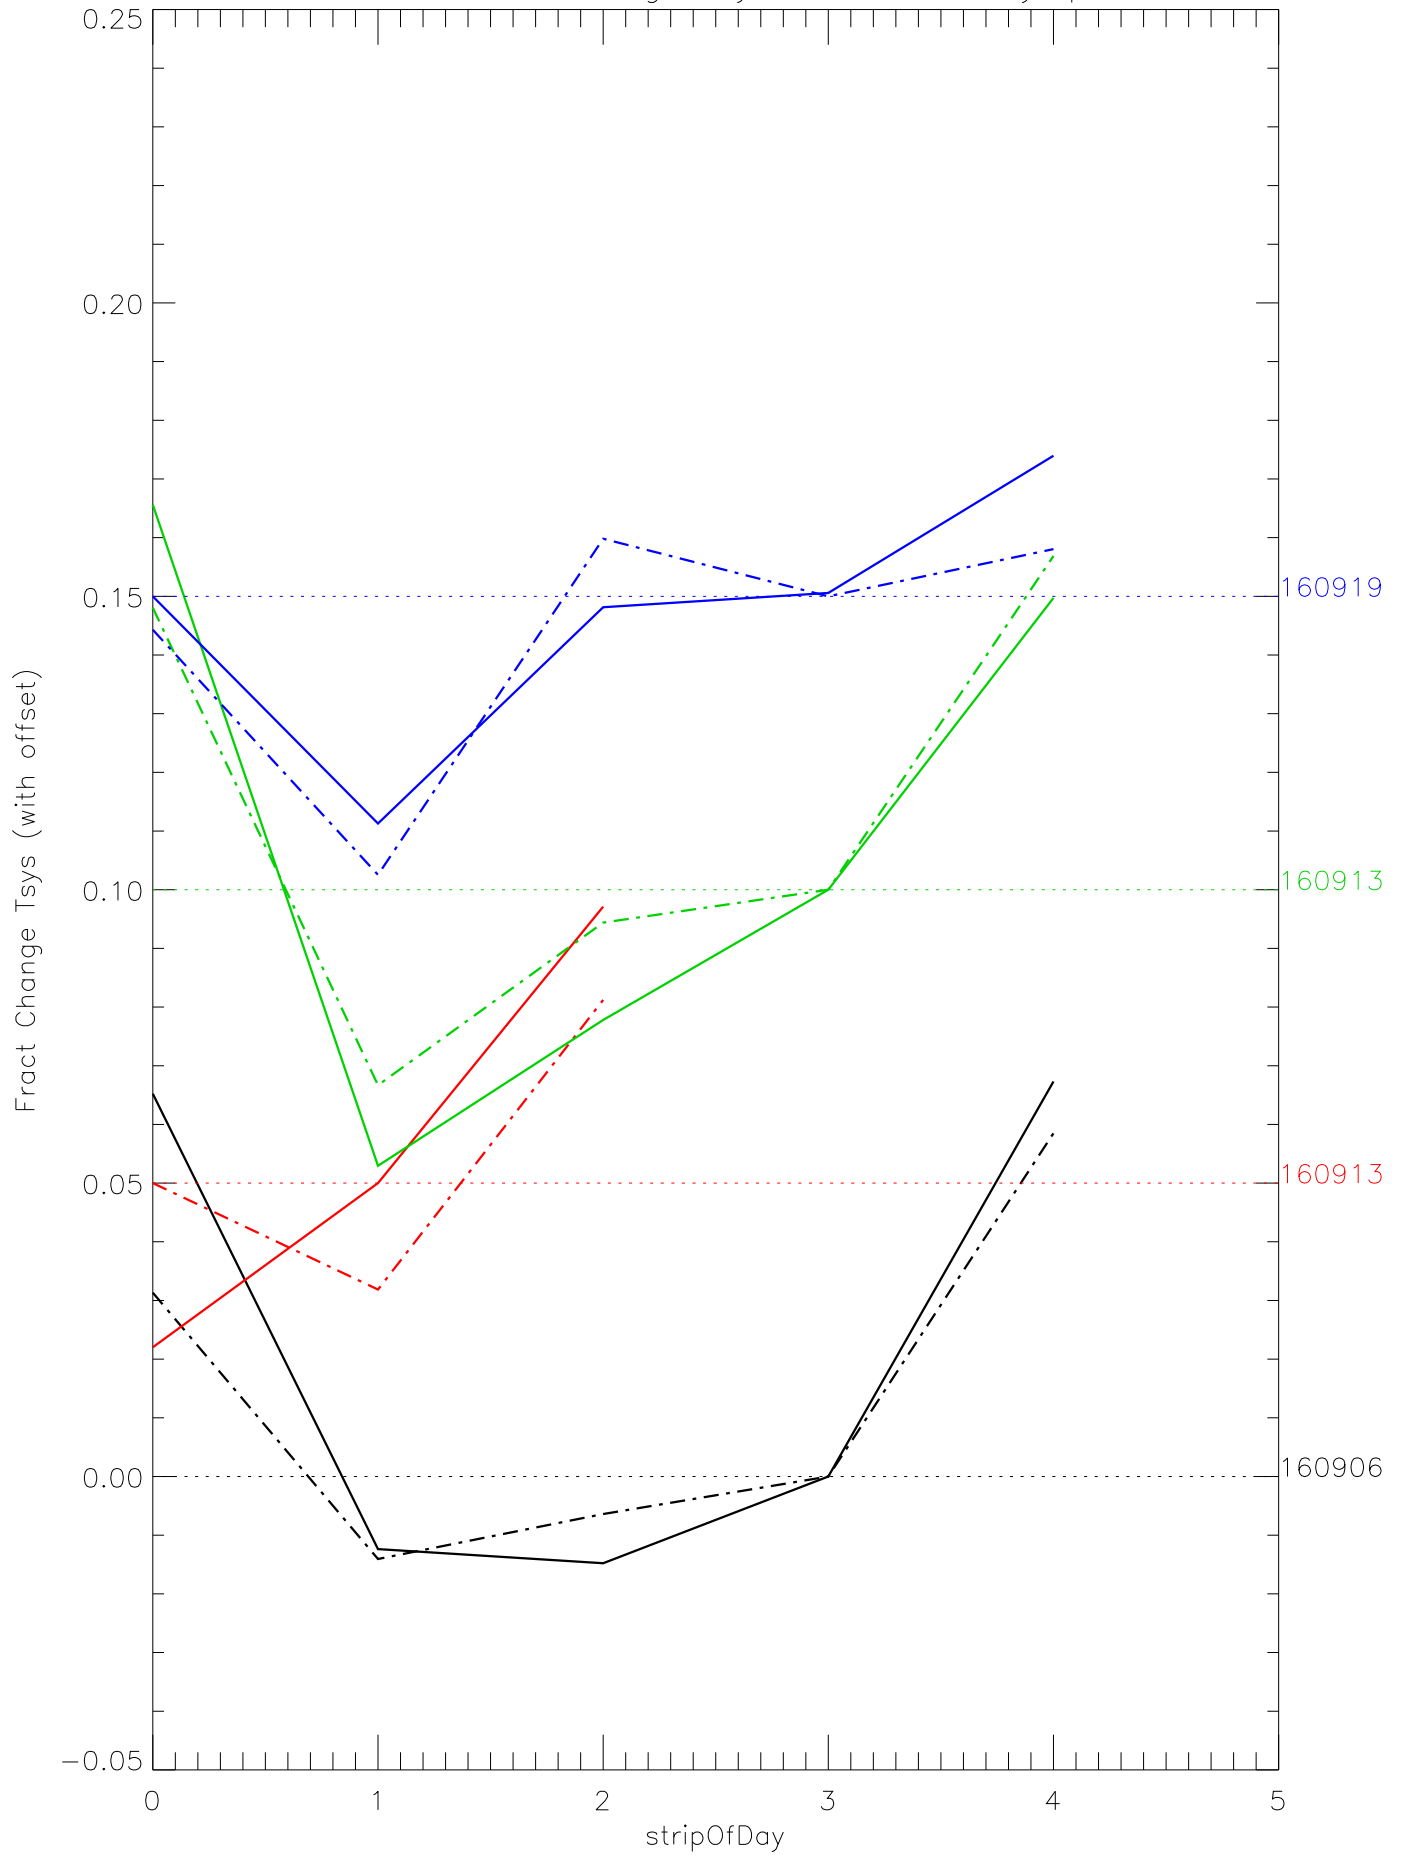

a2048 fractional change TsysK for each day. pixel:0

a2048 fractional change TsysK for each day. pixel:1

a2048 fractional change TsysK for each day. pixel:2

a2048 fractional change TsysK for each day. pixel:3

a2048 fractional change TsysK for each day. pixel:4

a2048 fractional change TsysK for each day. pixel:5

a2048 fractional change TsysK for each day. pixel:6