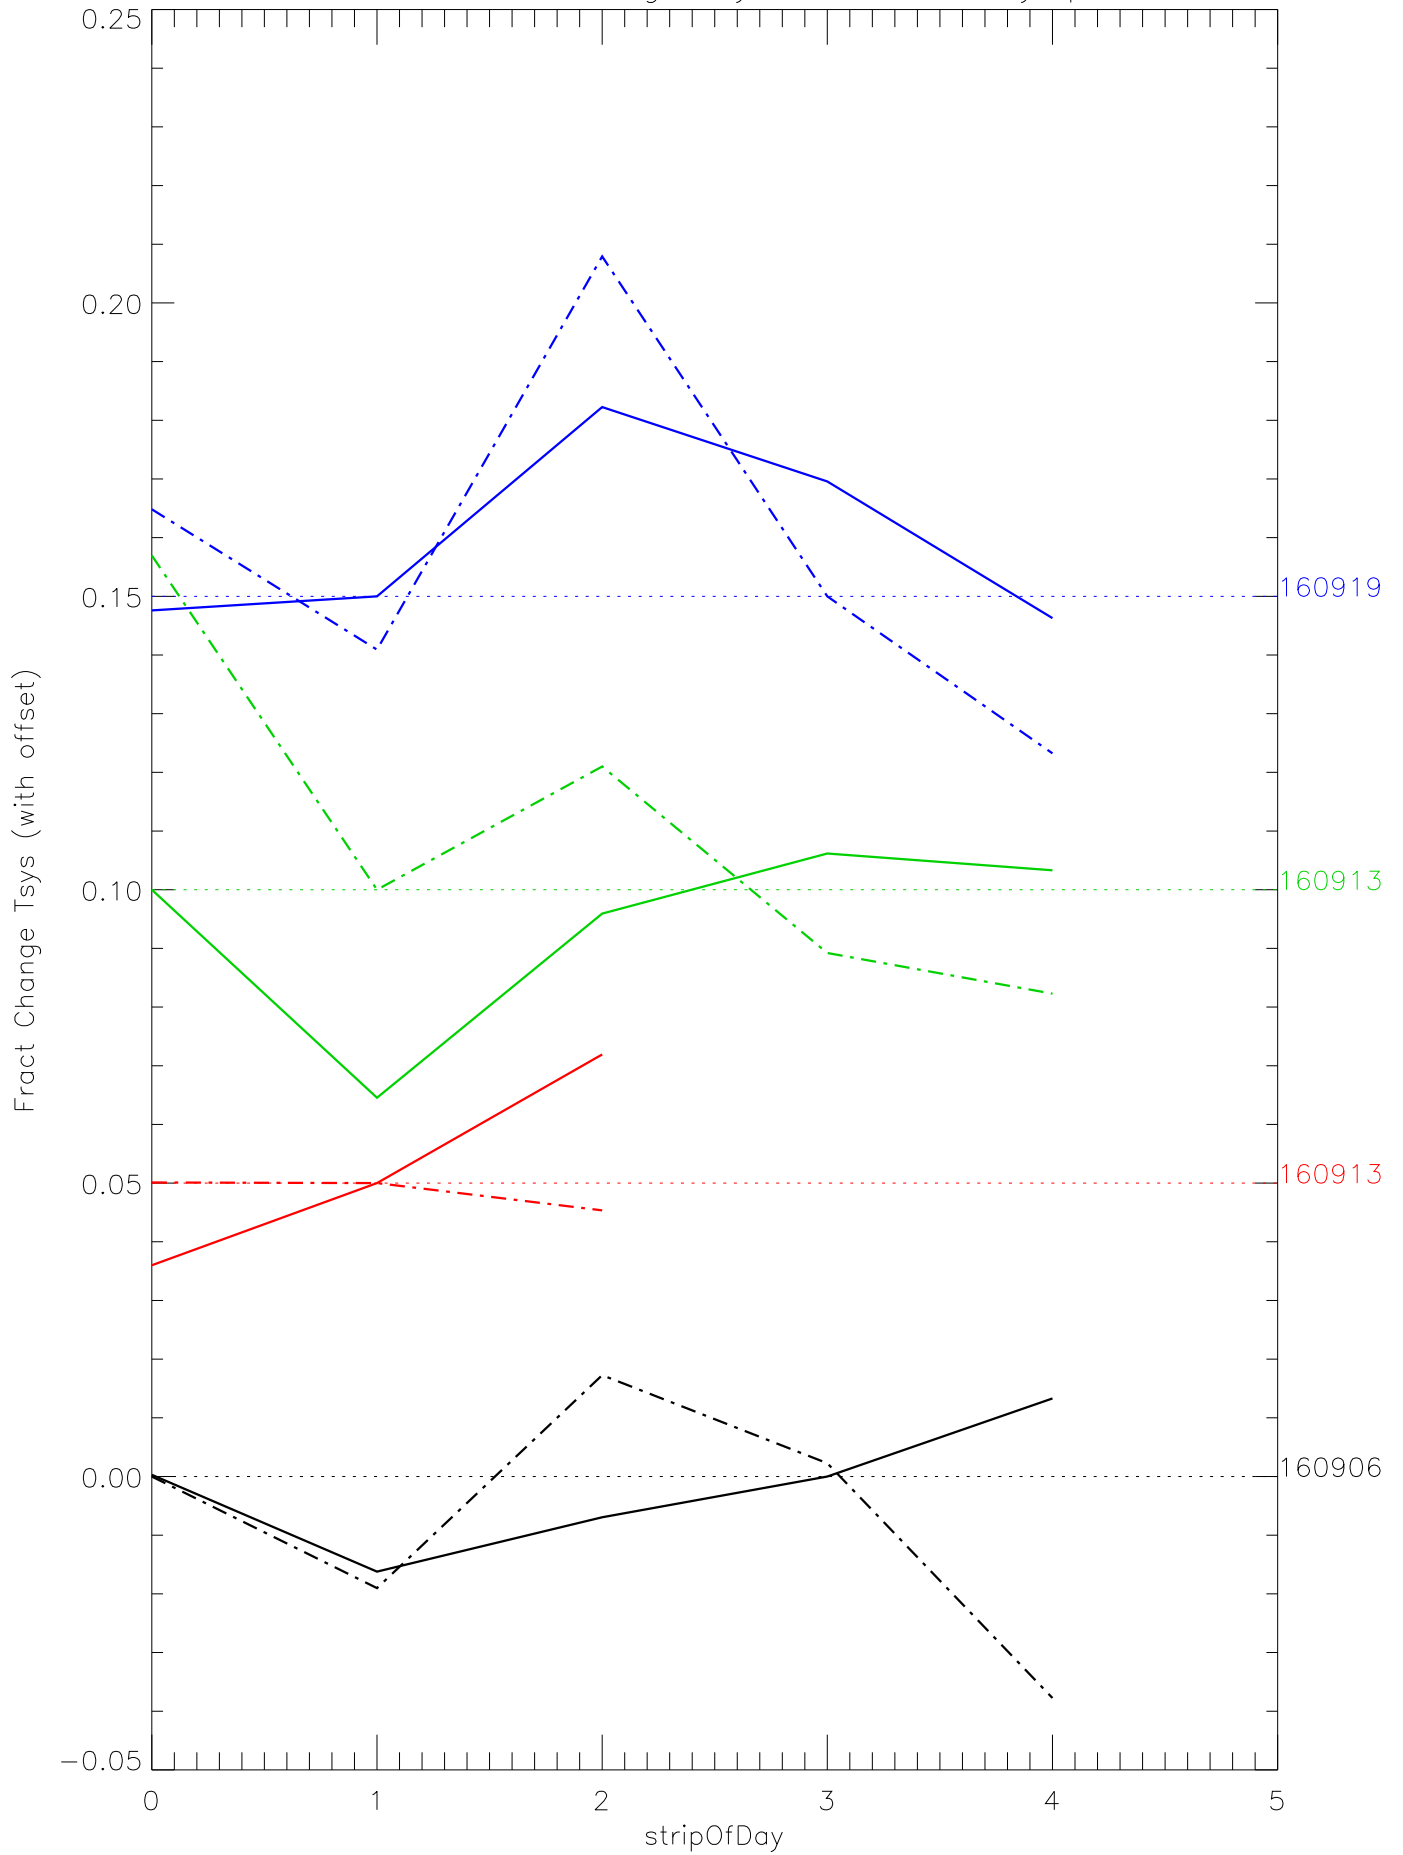

a2048 fractional change TsysK for each day. pixel:0

a2048 fractional change TsysK for each day. pixel:1

a2048 fractional change TsysK for each day. pixel:2

a2048 fractional change TsysK for each day. pixel:3

a2048 fractional change TsysK for each day. pixel:4

a2048 fractional change TsysK for each day. pixel:5

a2048 fractional change TsysK for each day. pixel:6