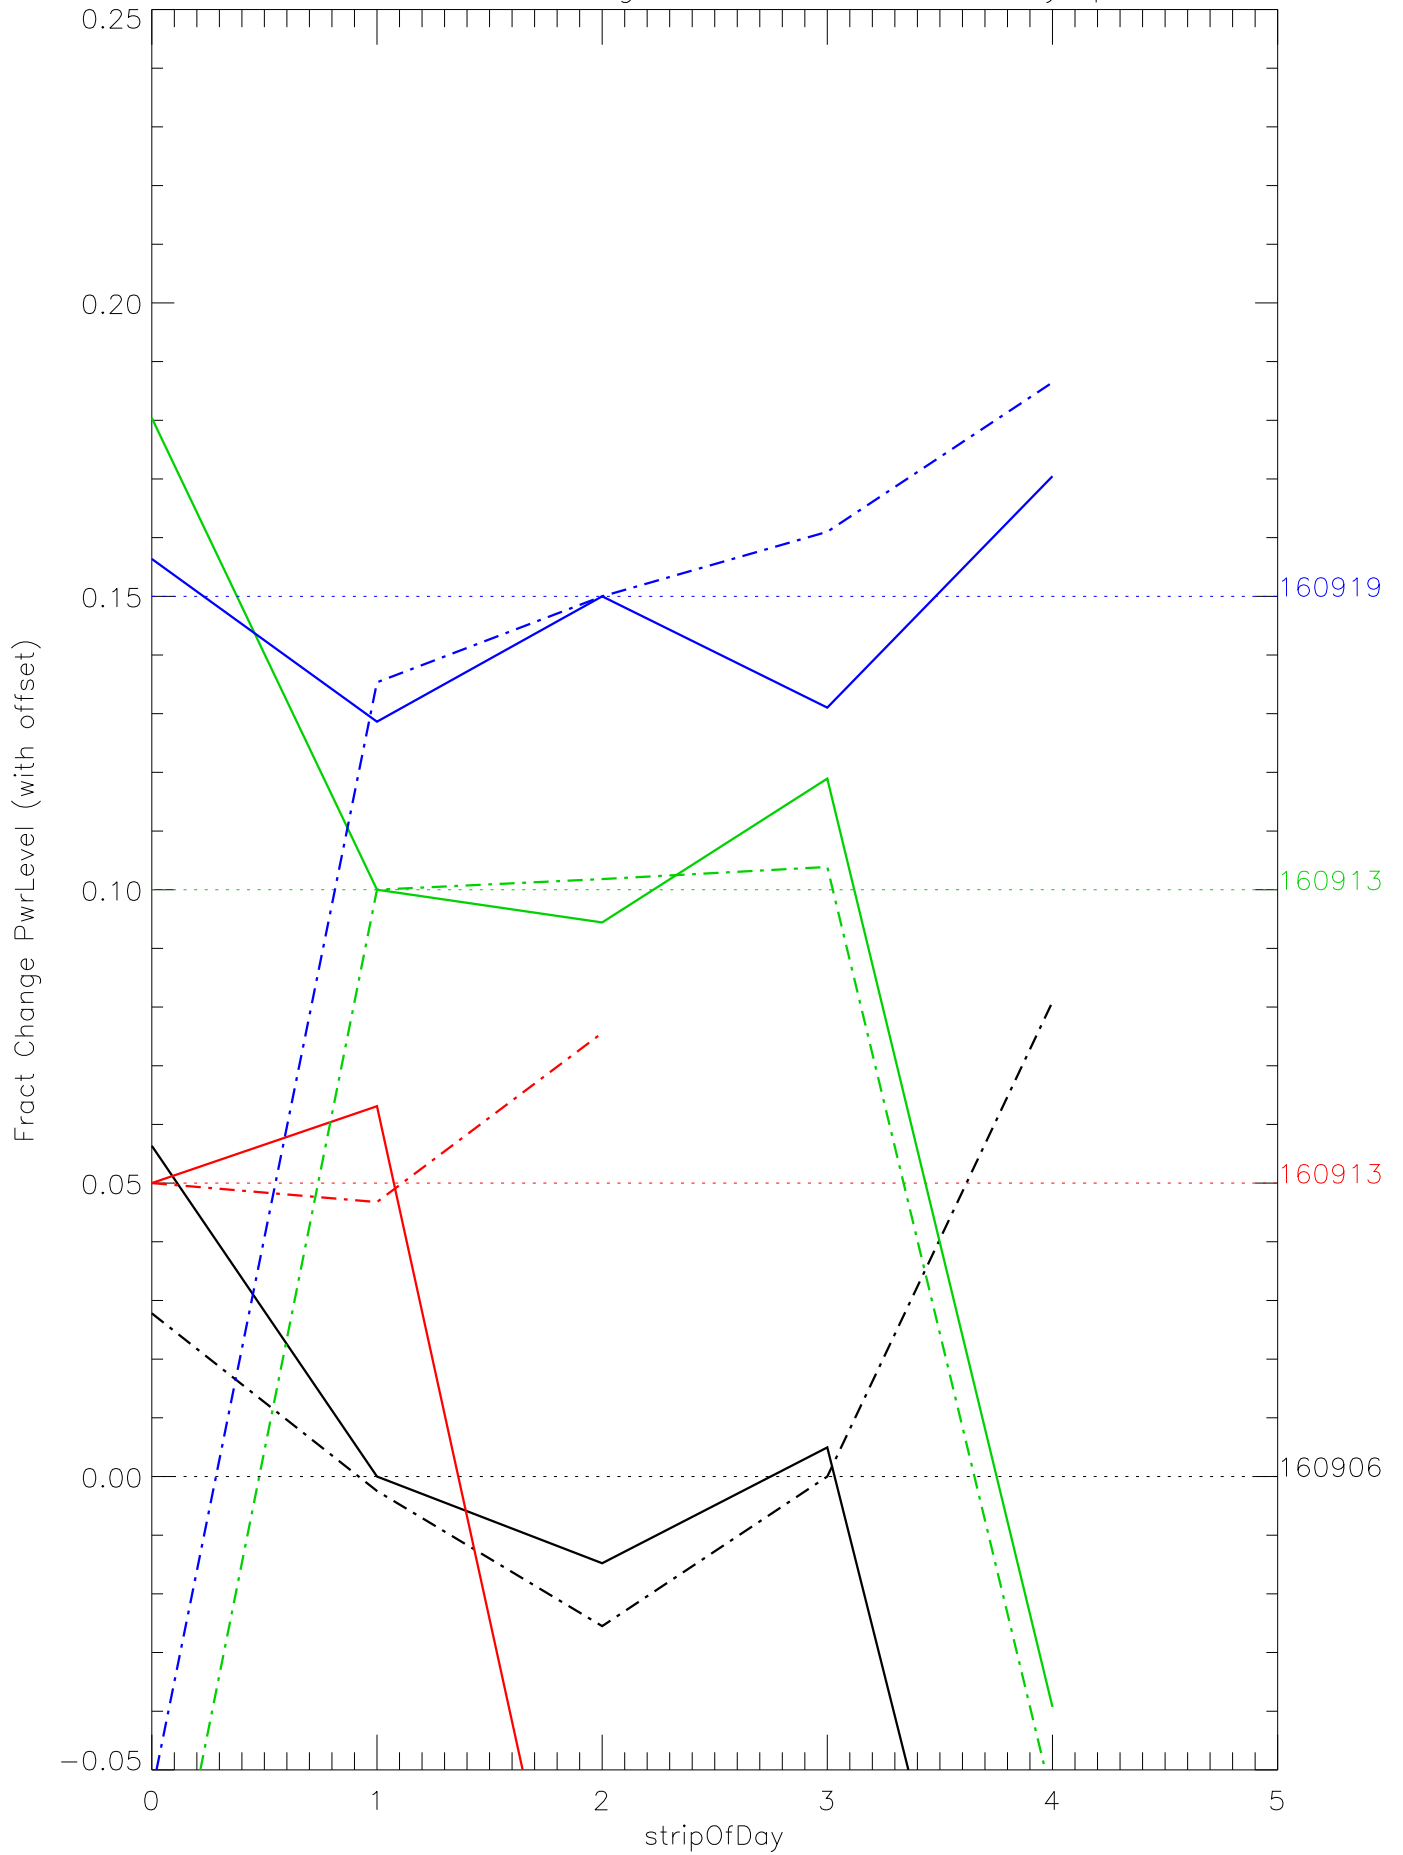

a2048 fractional change PwrLevel for each day. pixel:0

a2048 fractional change PwrLevel for each day. pixel:1

a2048 fractional change PwrLevel for each day. pixel:2

a2048 fractional change PwrLevel for each day. pixel:3

a2048 fractional change PwrLevel for each day. pixel:4

a2048 fractional change PwrLevel for each day. pixel:5

a2048 fractional change PwrLevel for each day. pixel:6