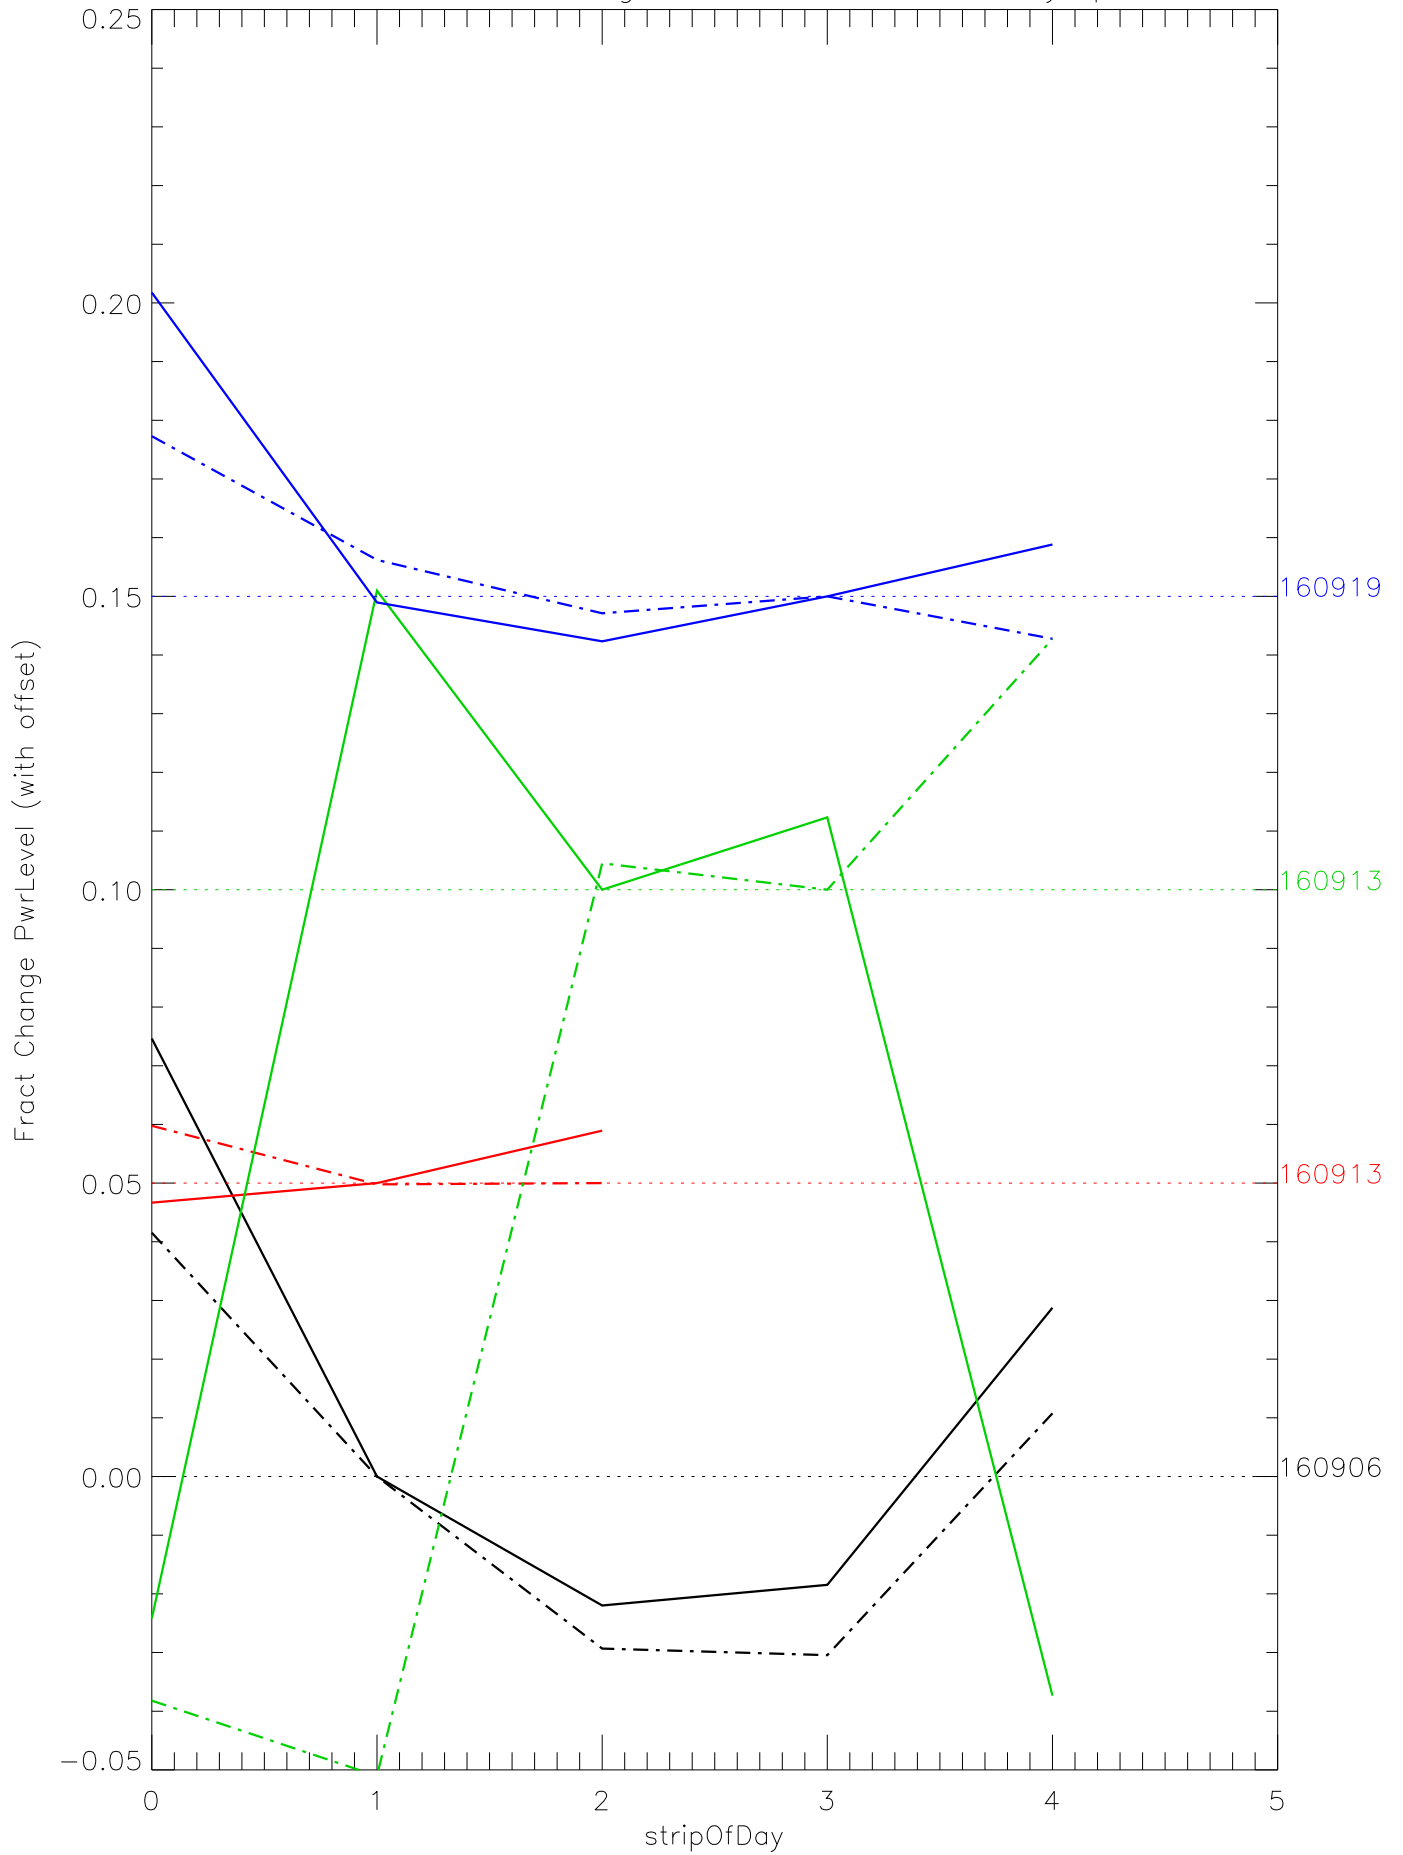

a2048 fractional change PwrLevel for each day. pixel:0

a2048 fractional change PwrLevel for each day. pixel:1

a2048 fractional change PwrLevel for each day. pixel:2

a2048 fractional change PwrLevel for each day. pixel:3

a2048 fractional change PwrLevel for each day. pixel:4

a2048 fractional change PwrLevel for each day. pixel:5

a2048 fractional change PwrLevel for each day. pixel:6