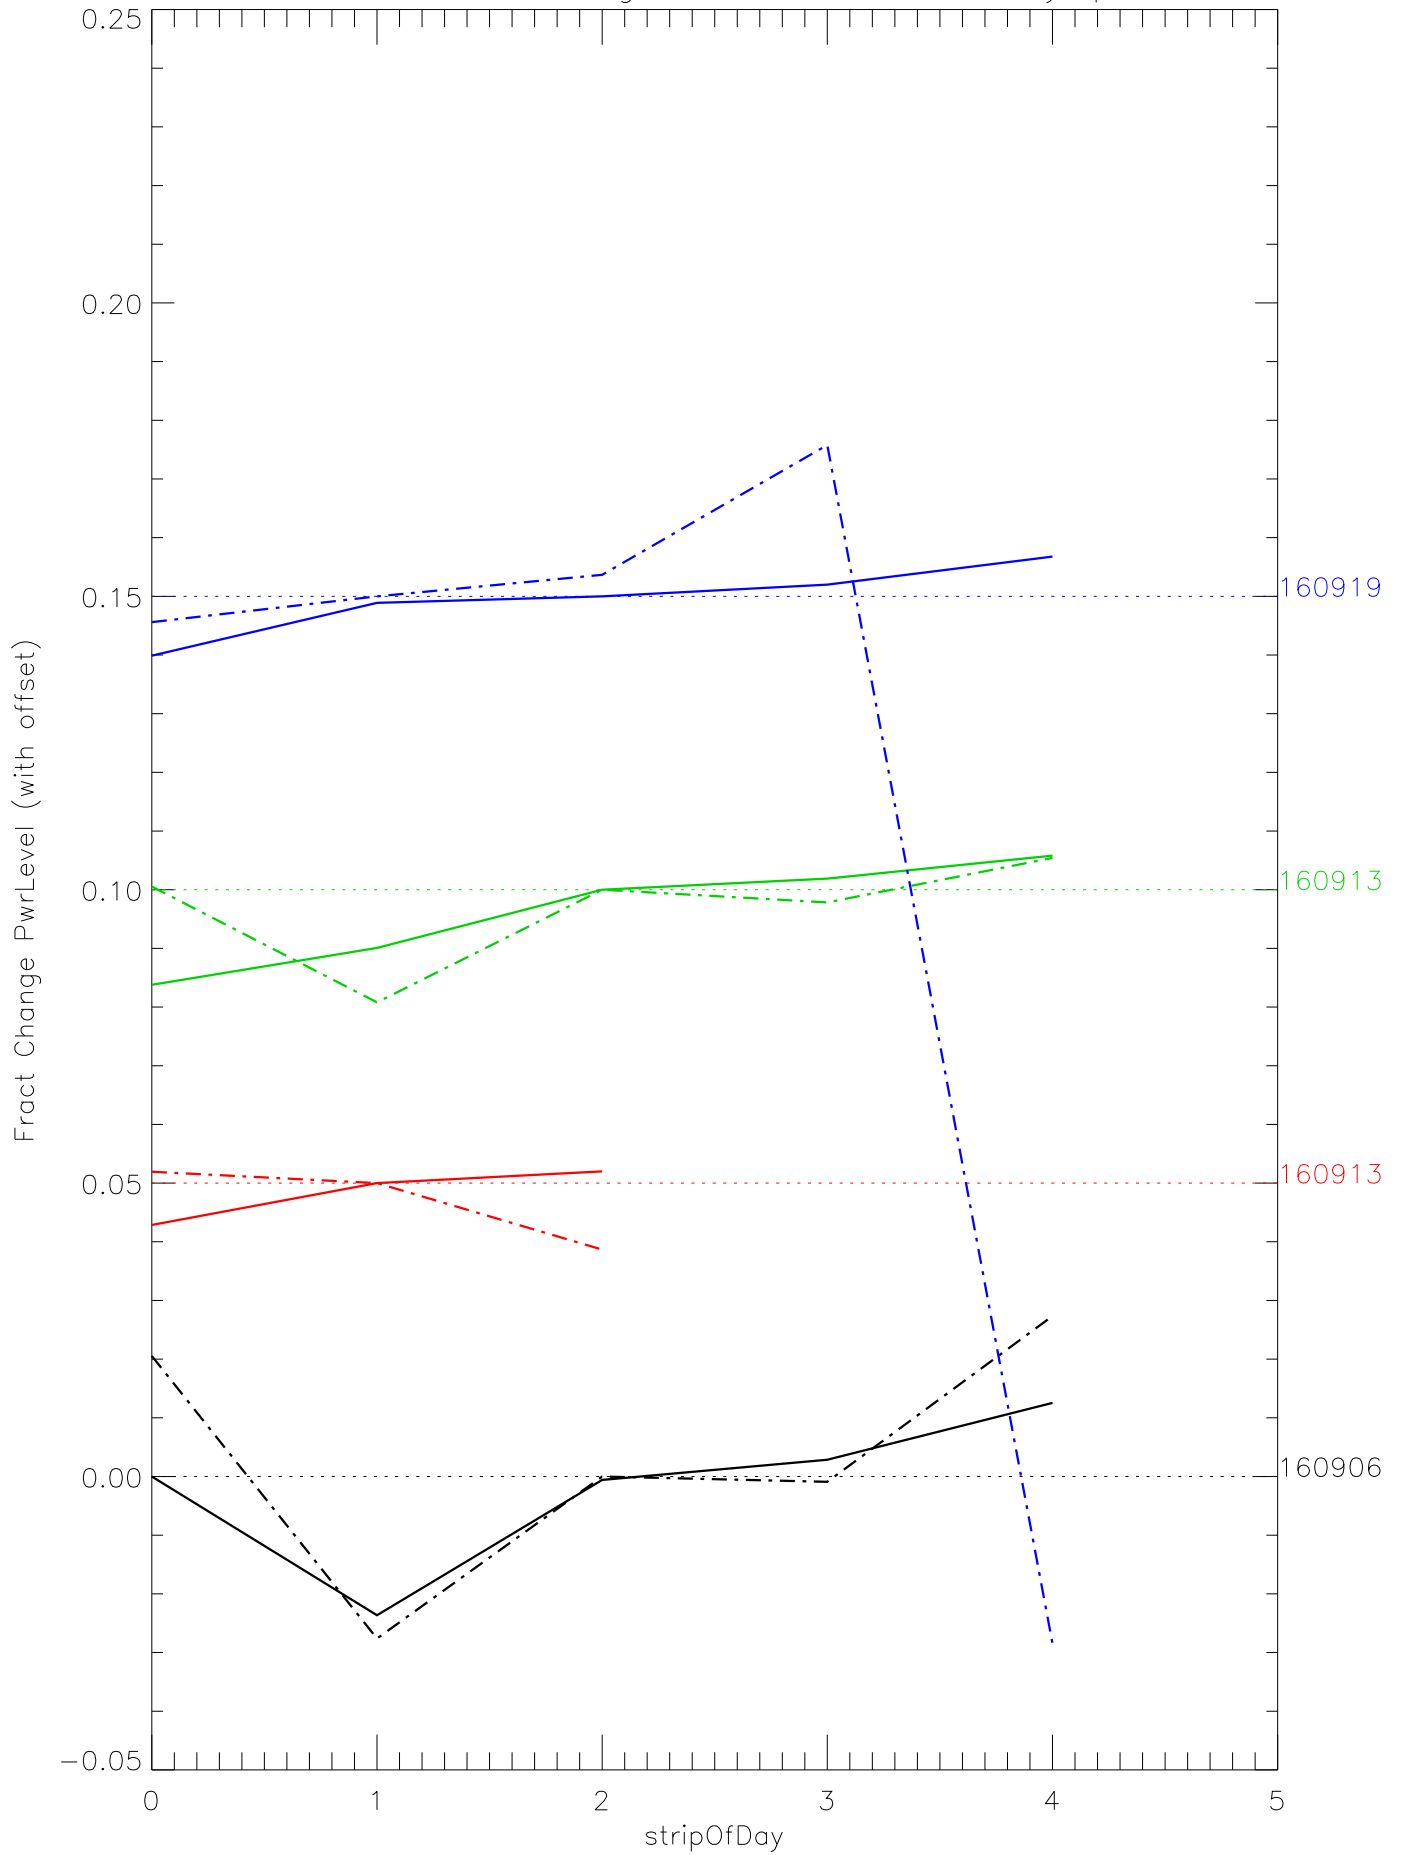

a2048 fractional change PwrLevel for each day. pixel:0

a2048 fractional change PwrLevel for each day. pixel:1

a2048 fractional change PwrLevel for each day. pixel:2

a2048 fractional change PwrLevel for each day. pixel:3

a2048 fractional change PwrLevel for each day. pixel:4

a2048 fractional change PwrLevel for each day. pixel:5

a2048 fractional change PwrLevel for each day. pixel:6