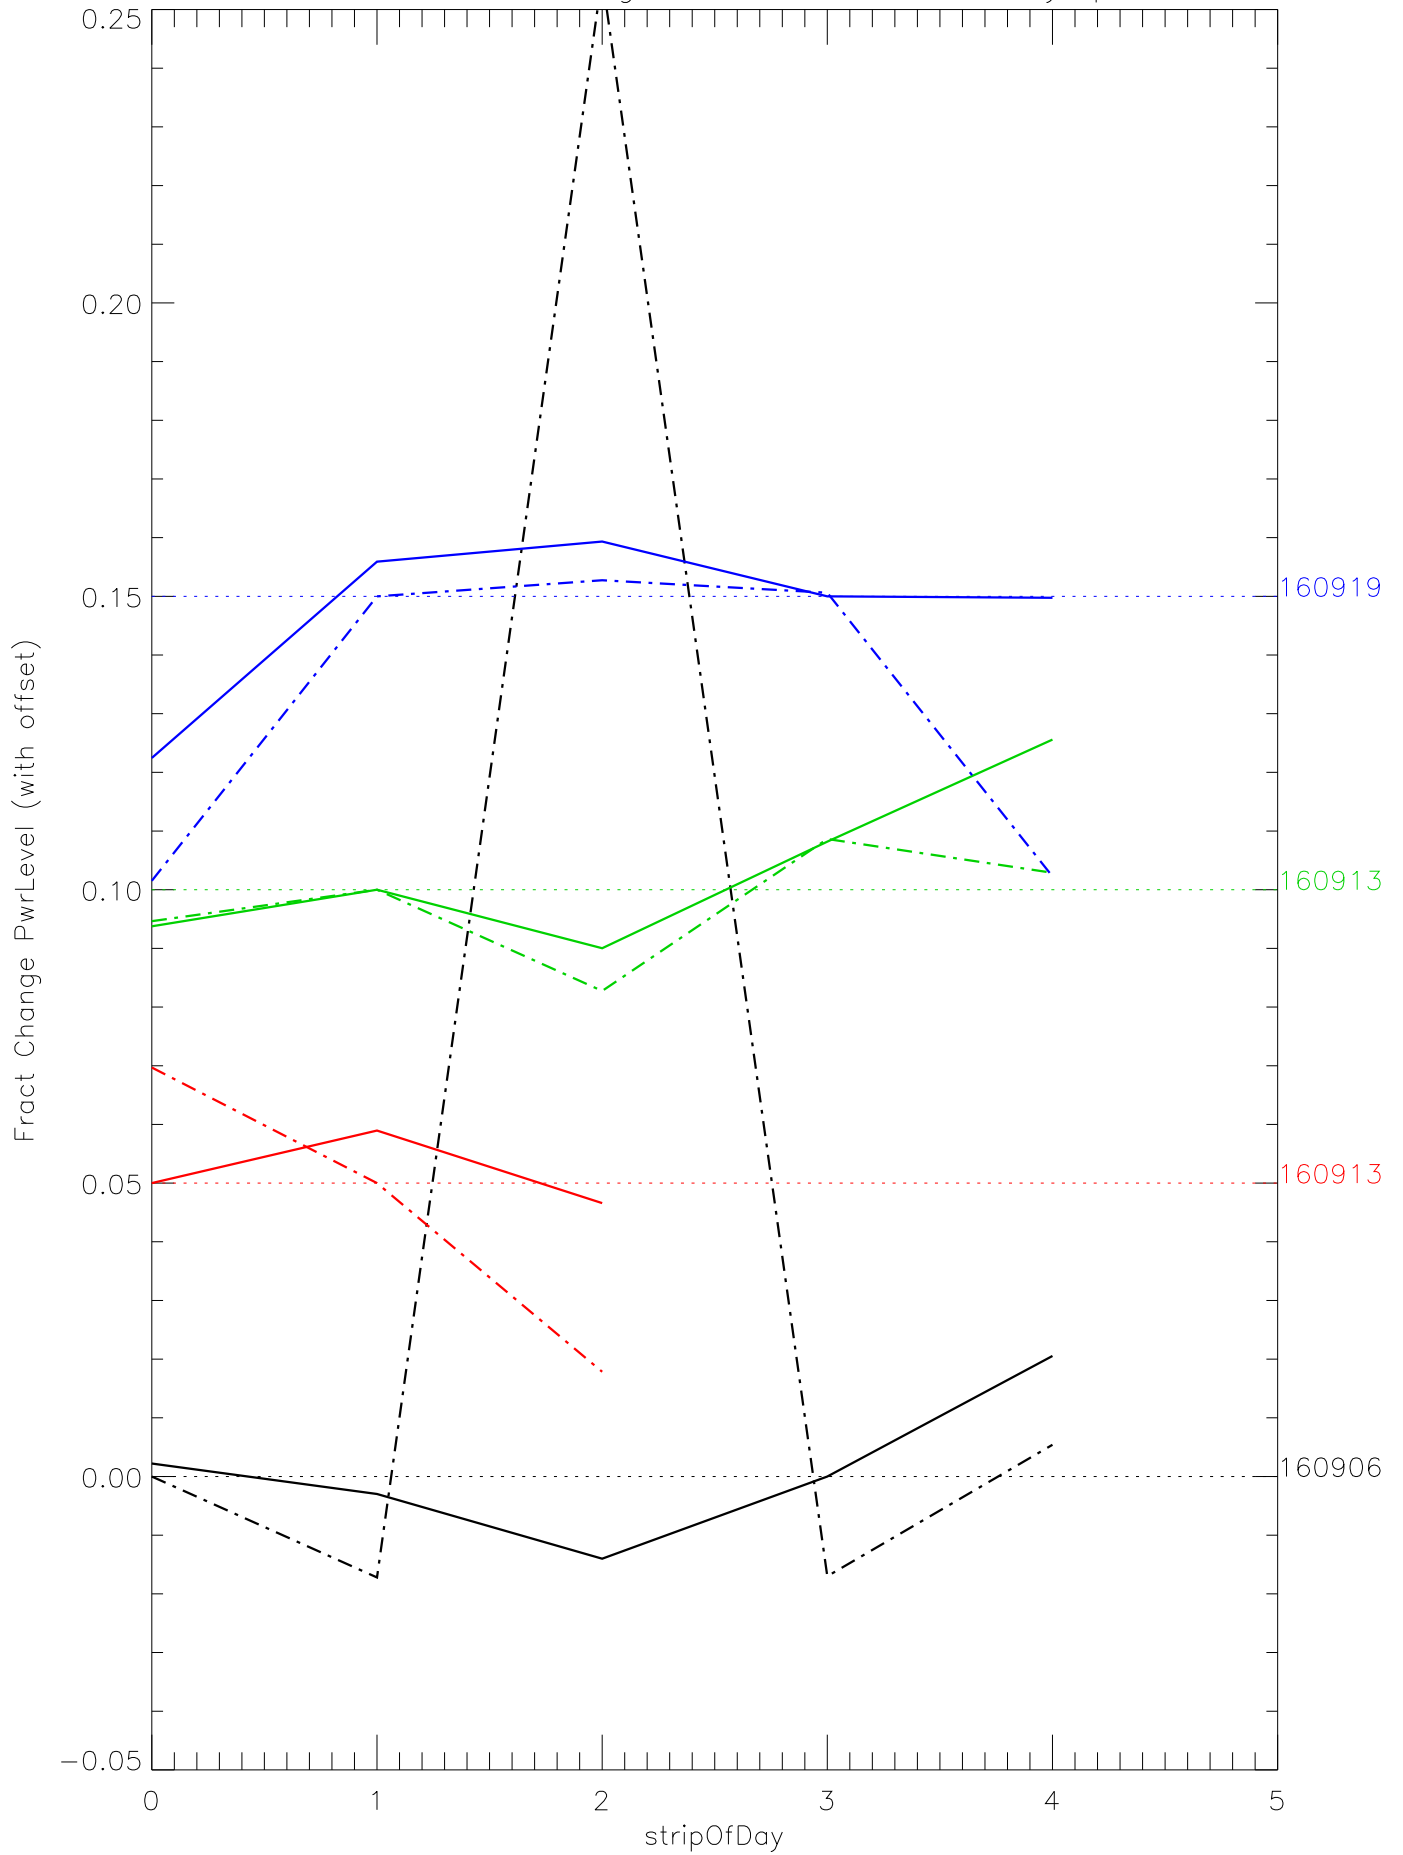

a2048 fractional change PwrLevel for each day. pixel:0

a2048 fractional change PwrLevel for each day. pixel:1

a2048 fractional change PwrLevel for each day. pixel:2

a2048 fractional change PwrLevel for each day. pixel:3

a2048 fractional change PwrLevel for each day. pixel:4

a2048 fractional change PwrLevel for each day. pixel:5

a2048 fractional change PwrLevel for each day. pixel:6