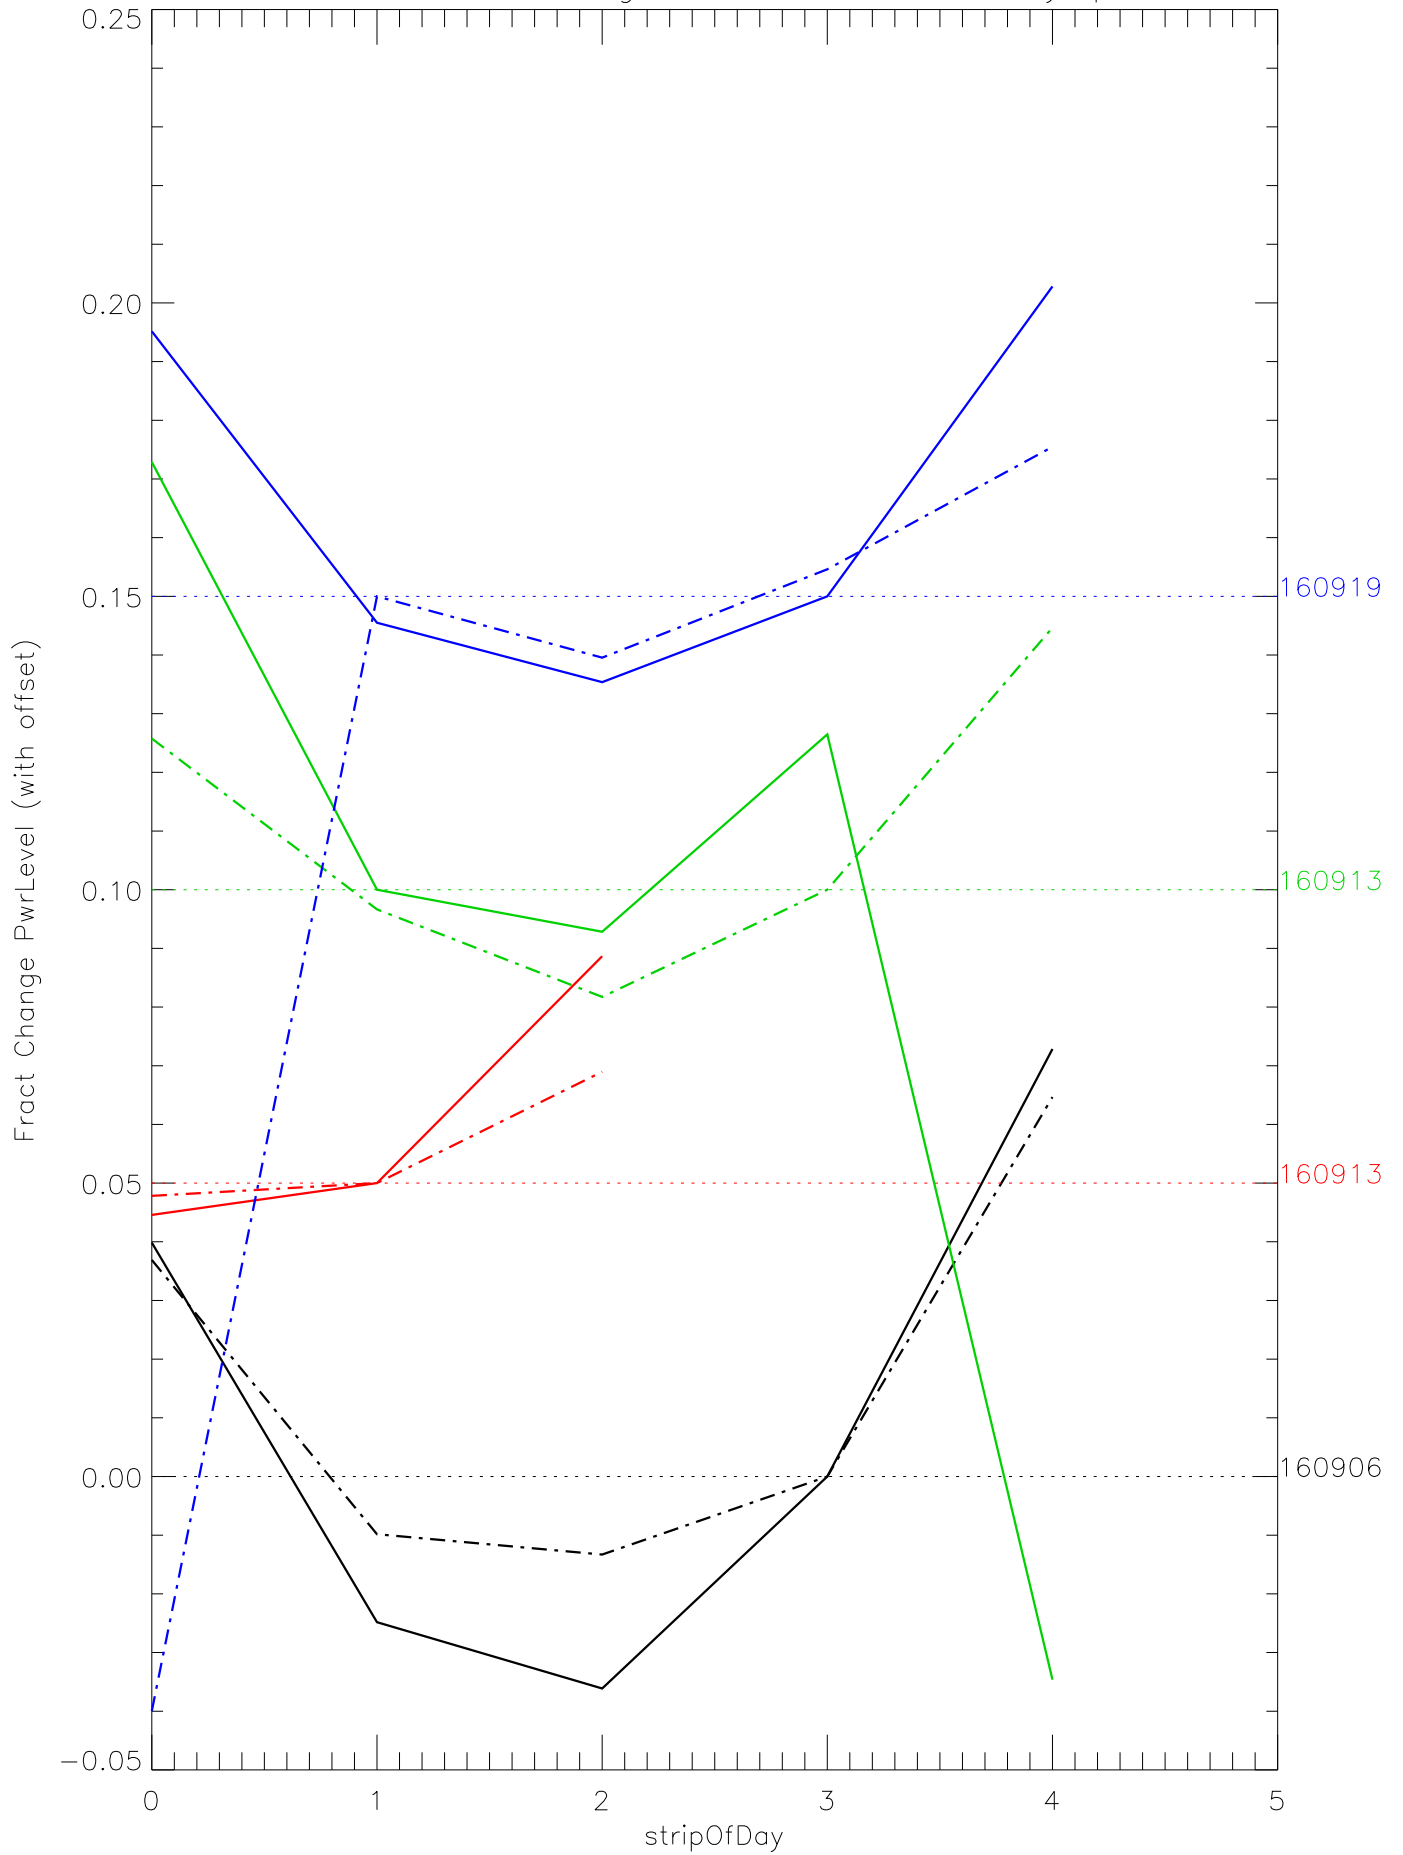

a2048 fractional change PwrLevel for each day. pixel:0

a2048 fractional change PwrLevel for each day. pixel:1

a2048 fractional change PwrLevel for each day. pixel:2

a2048 fractional change PwrLevel for each day. pixel:3

a2048 fractional change PwrLevel for each day. pixel:4

a2048 fractional change PwrLevel for each day. pixel:5

a2048 fractional change PwrLevel for each day. pixel:6