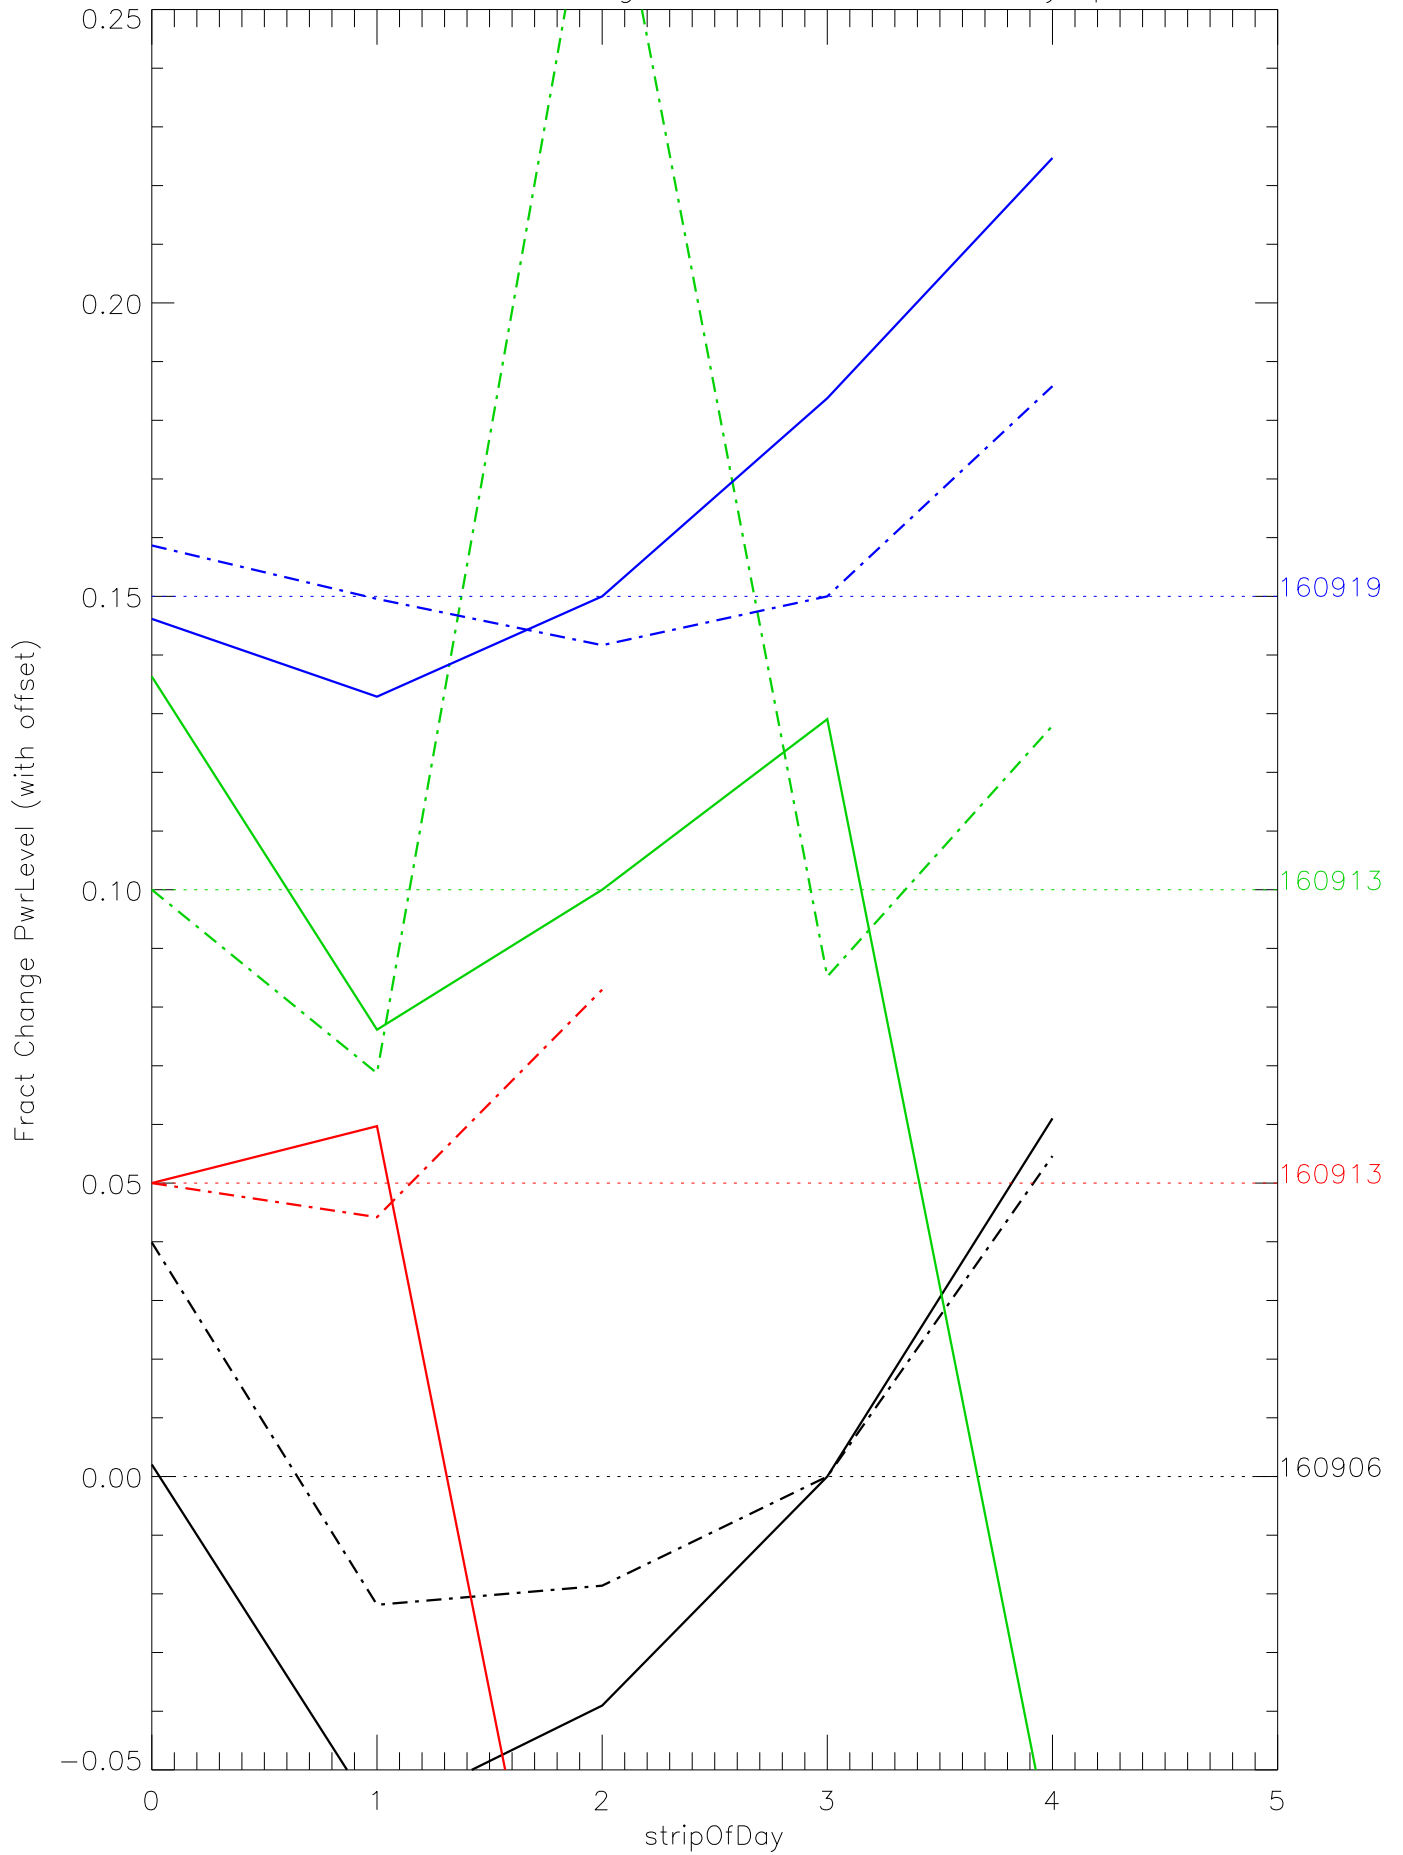

a2048 fractional change PwrLevel for each day. pixel:0

a2048 fractional change PwrLevel for each day. pixel:1

a2048 fractional change PwrLevel for each day. pixel:2

a2048 fractional change PwrLevel for each day. pixel:3

a2048 fractional change PwrLevel for each day. pixel:4

a2048 fractional change PwrLevel for each day. pixel:5

a2048 fractional change PwrLevel for each day. pixel:6