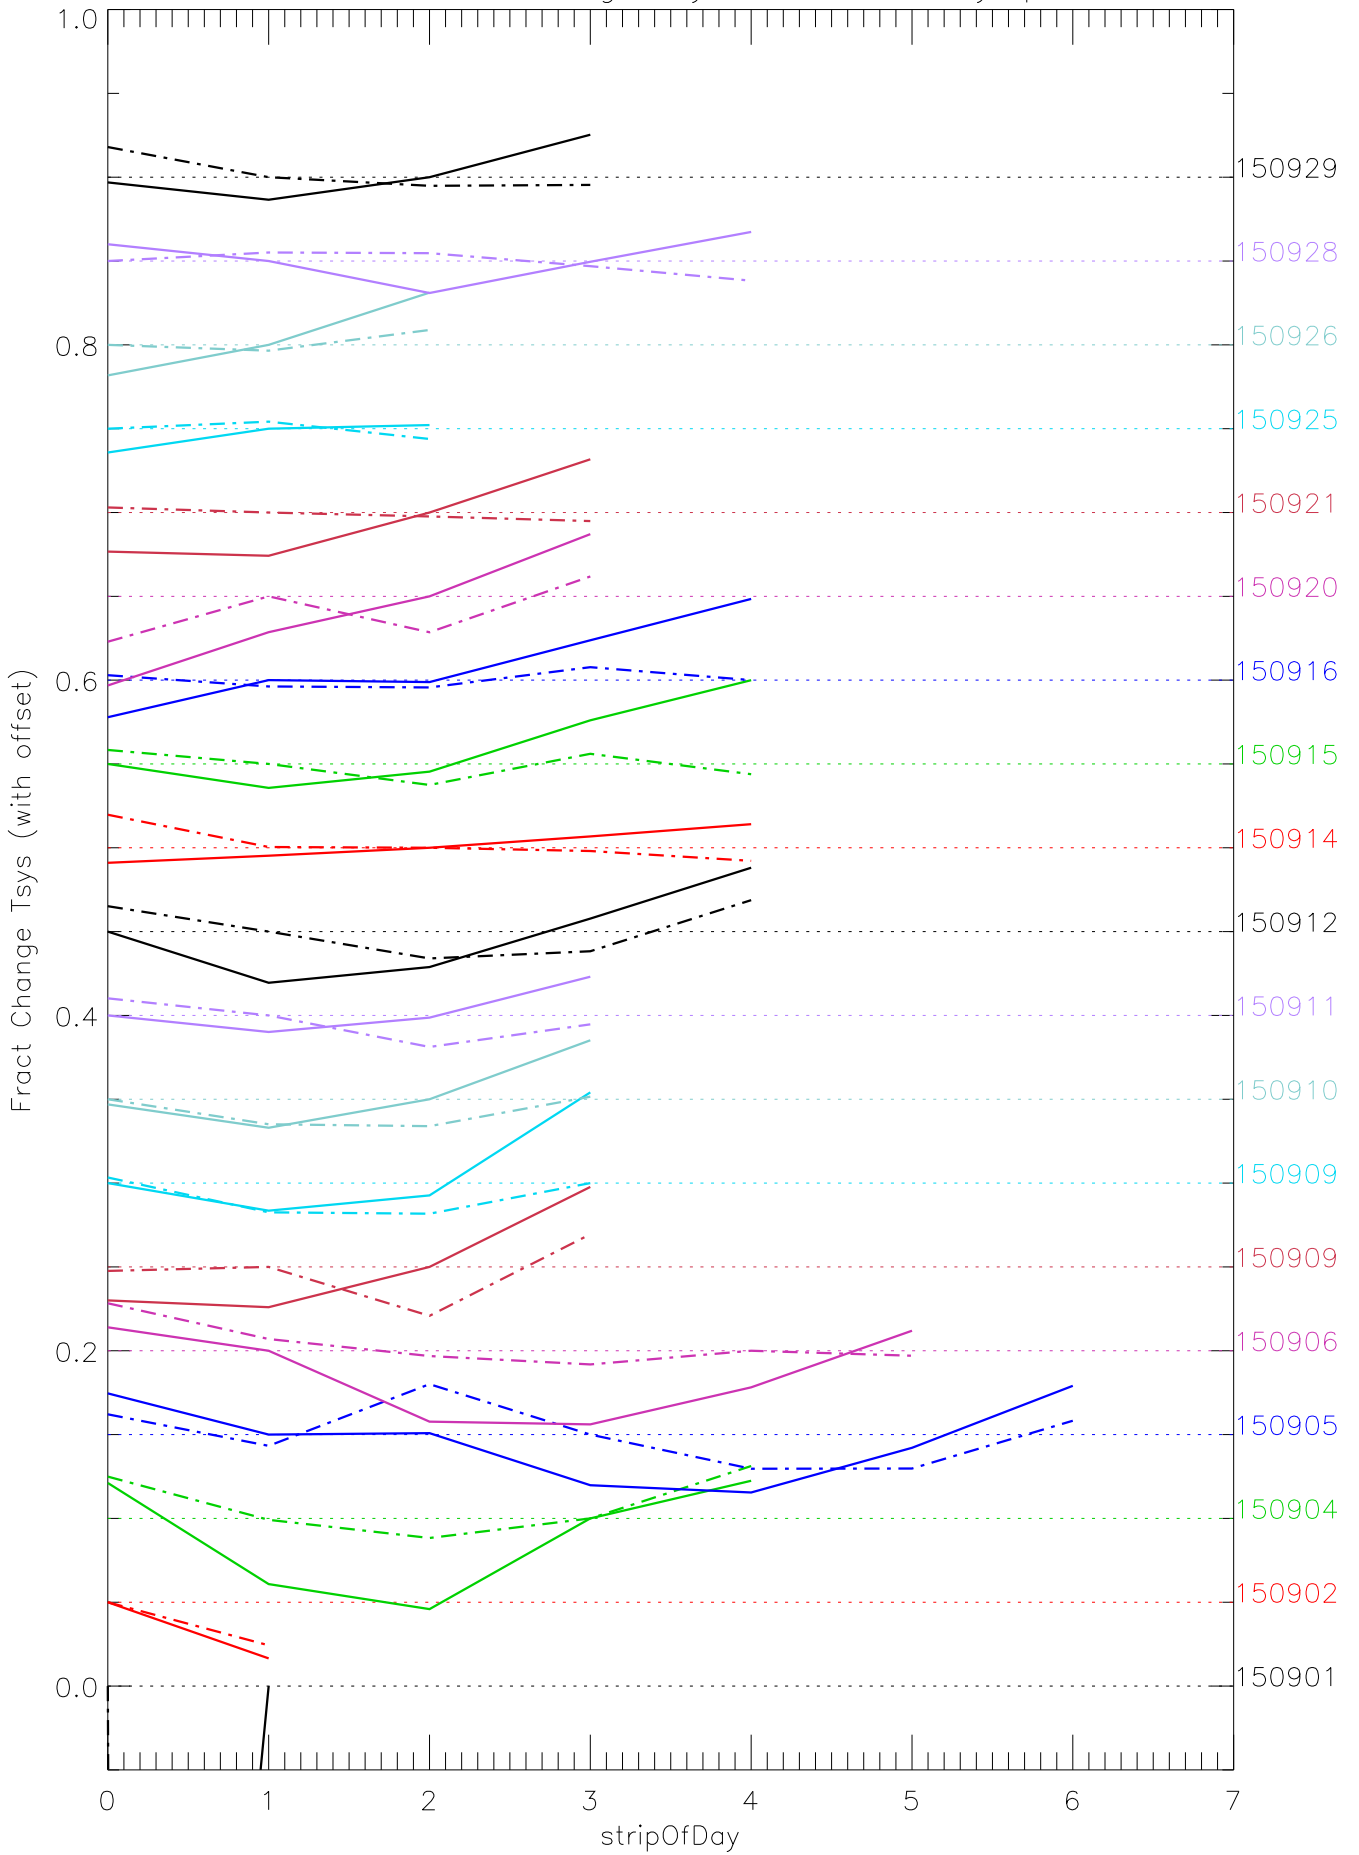

a2048 fractional change TsysK for each day. pixel:0

a2048 fractional change TsysK for each day. pixel:1

a2048 fractional change TsysK for each day. pixel:2

a2048 fractional change TsysK for each day. pixel:3

a2048 fractional change TsysK for each day. pixel:4

a2048 fractional change TsysK for each day. pixel:5

a2048 fractional change TsysK for each day. pixel:6