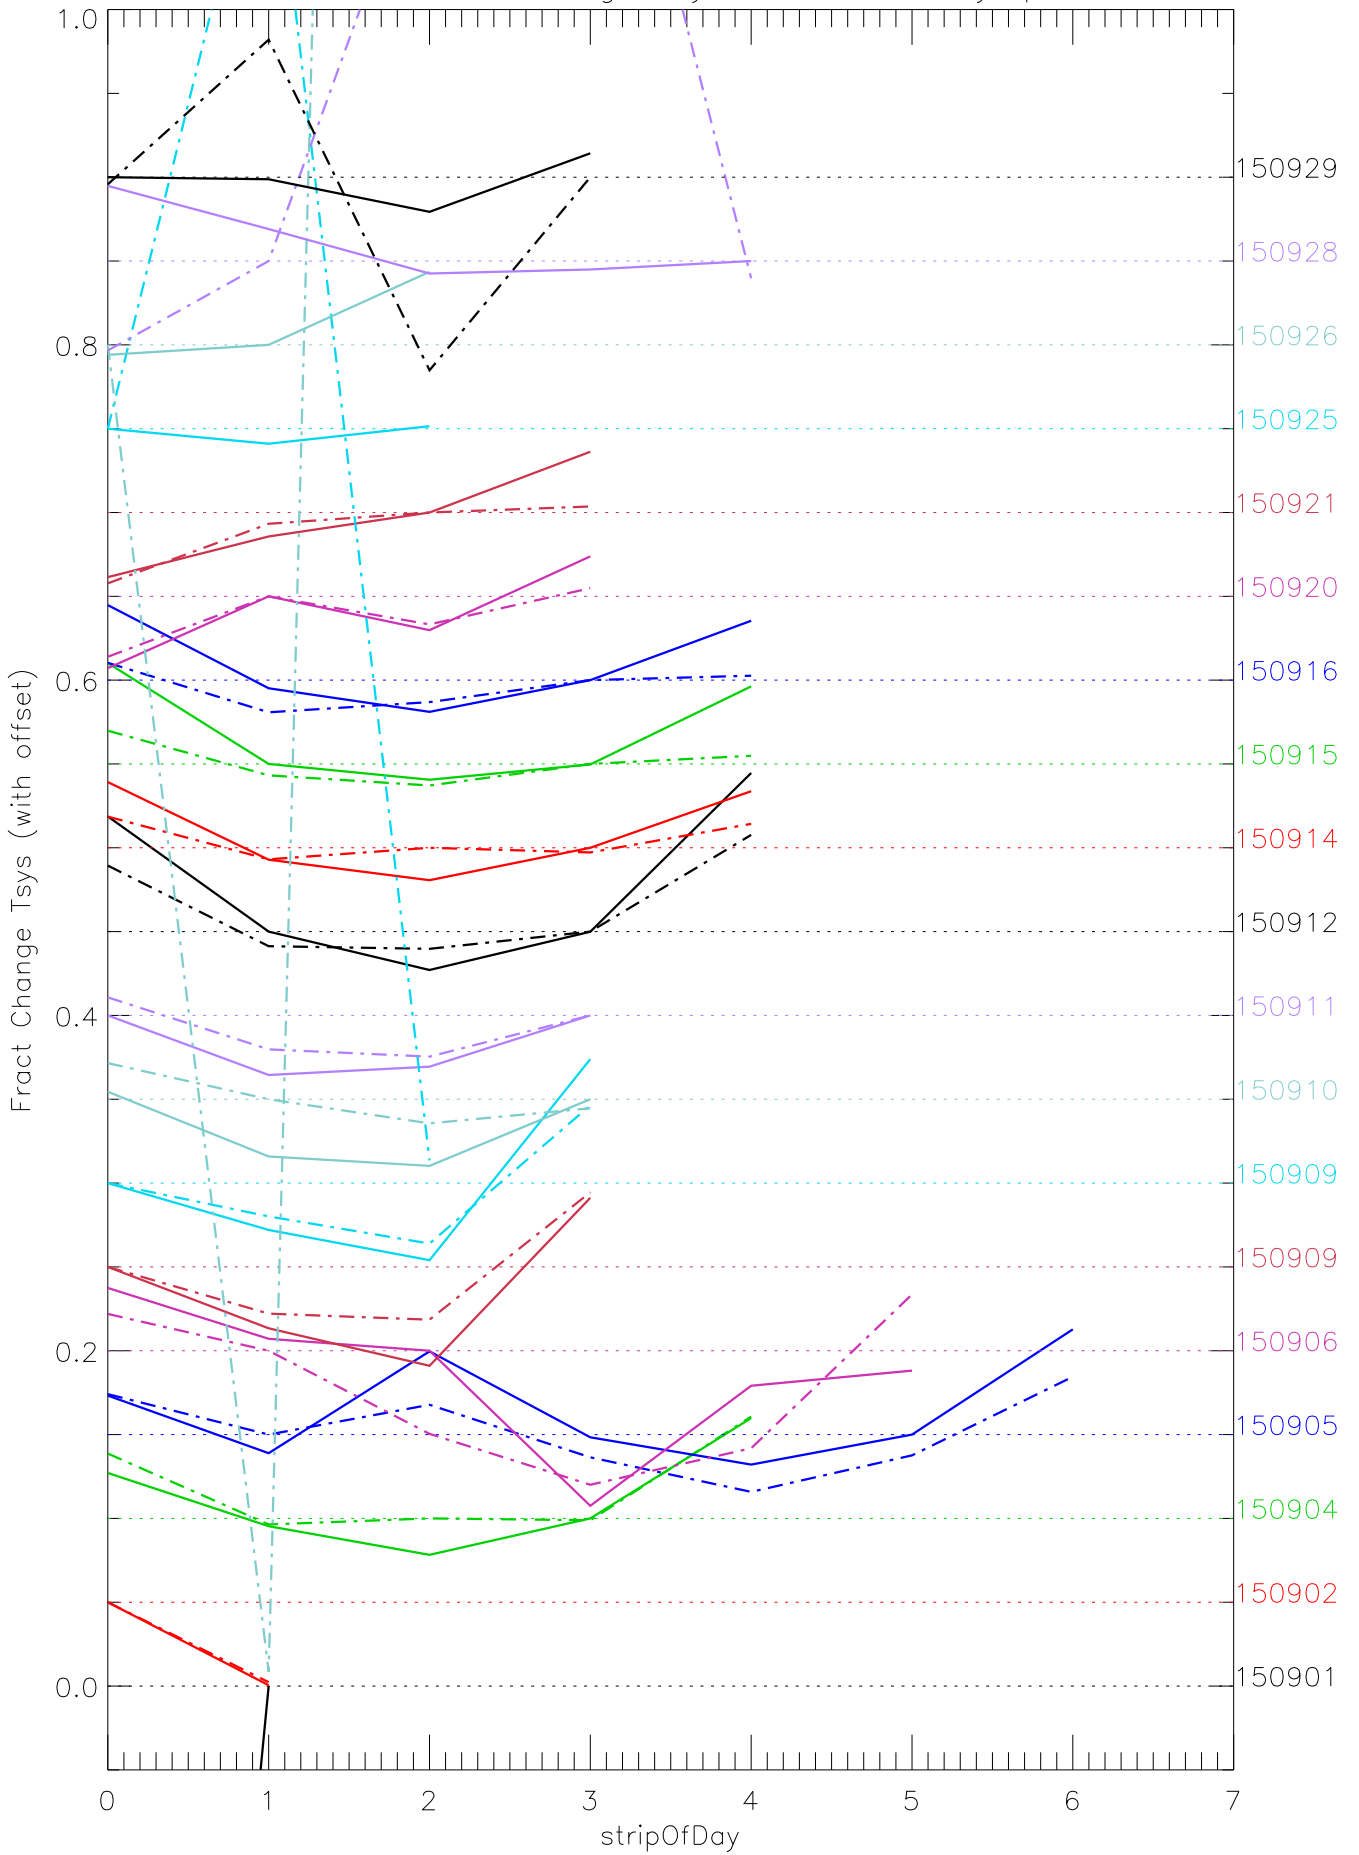

a2048 fractional change TsysK for each day. pixel:0

a2048 fractional change TsysK for each day. pixel:1

a2048 fractional change TsysK for each day. pixel:2

a2048 fractional change TsysK for each day. pixel:3

a2048 fractional change TsysK for each day. pixel:4

a2048 fractional change TsysK for each day. pixel:5

a2048 fractional change TsysK for each day. pixel:6