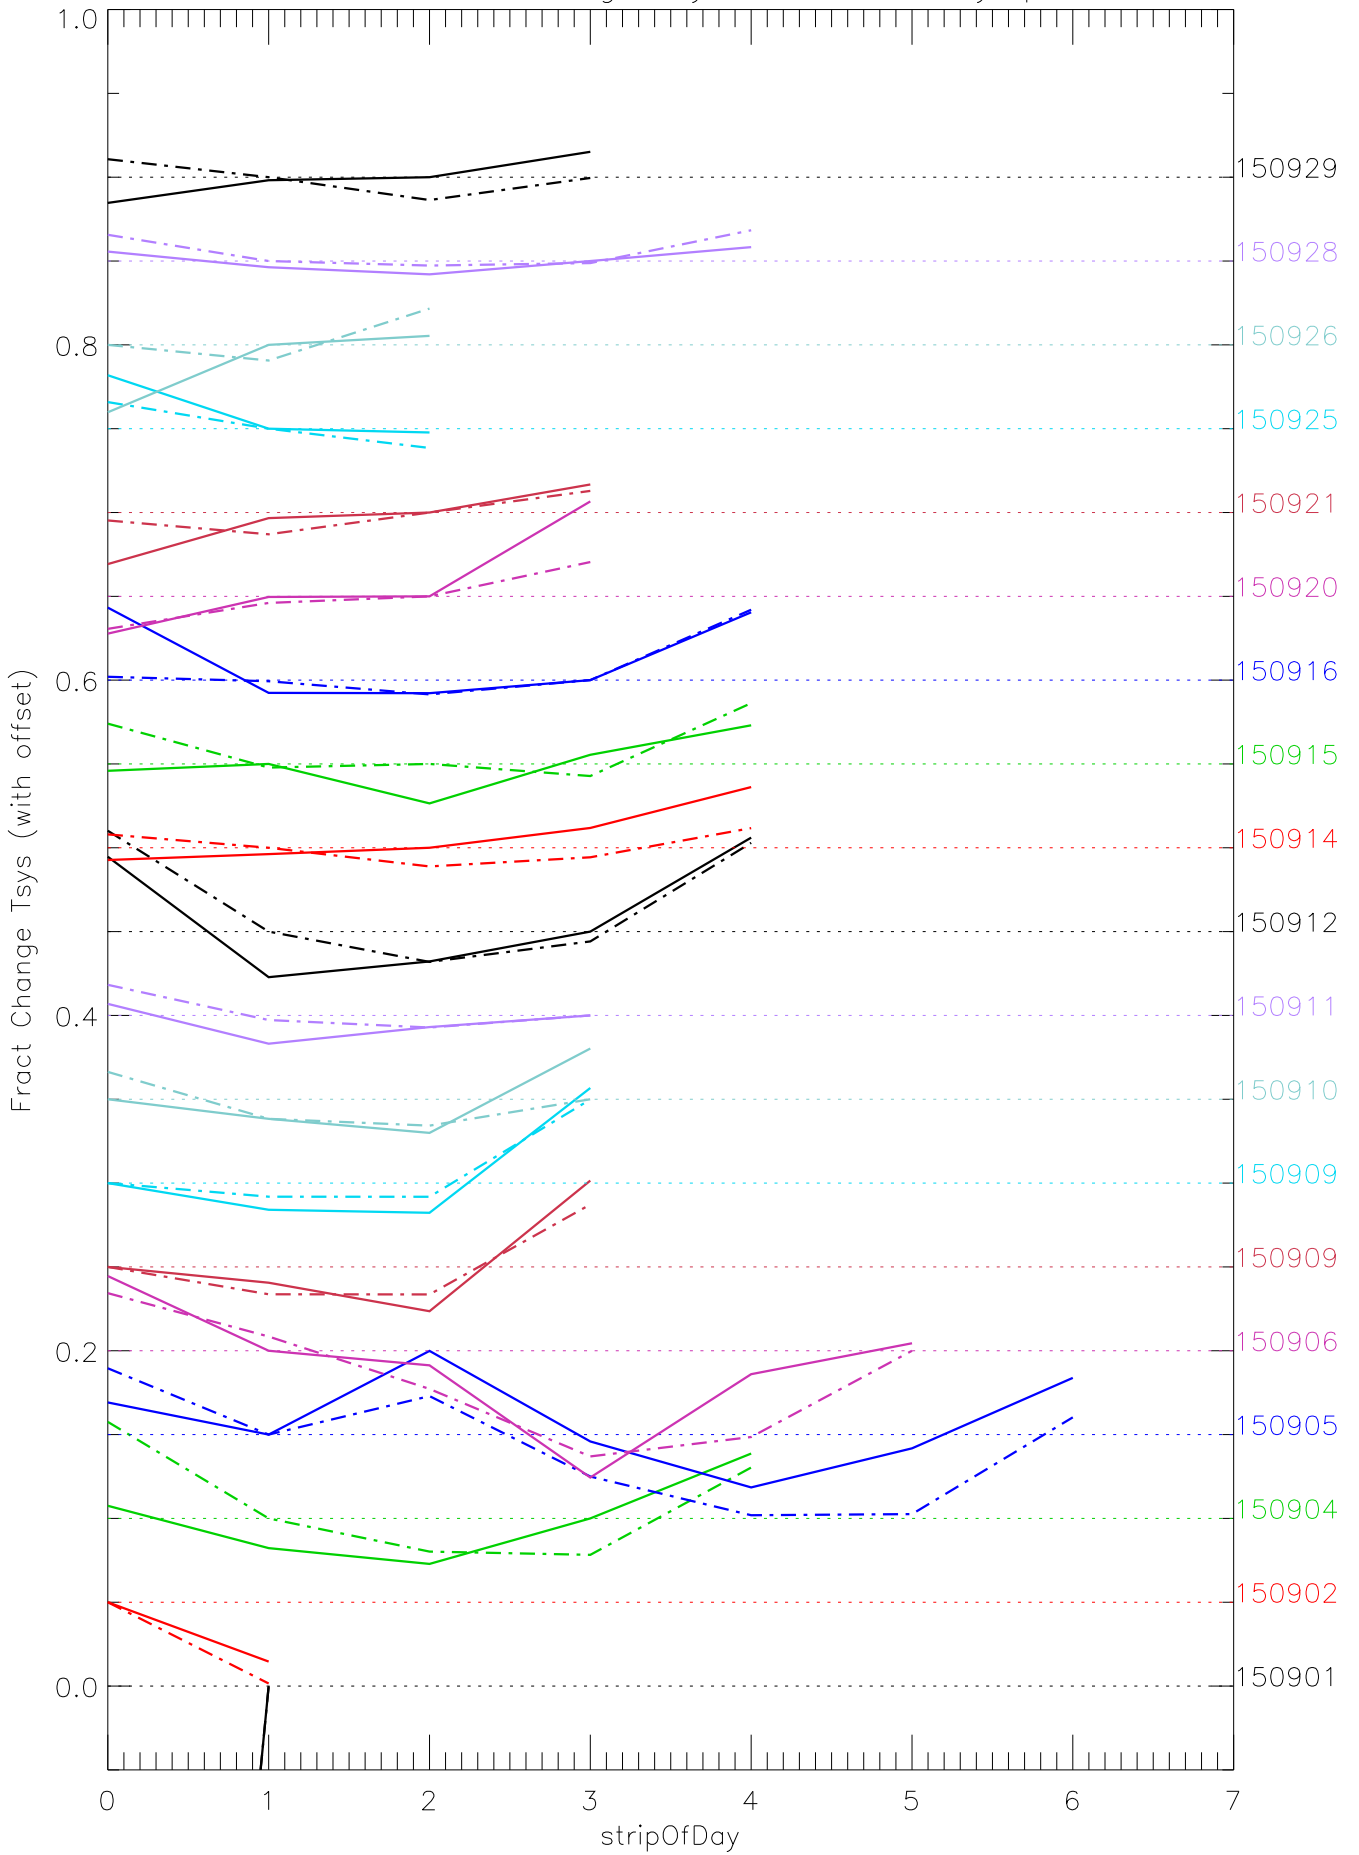

a2048 fractional change TsysK for each day. pixel:0

a2048 fractional change TsysK for each day. pixel:1

a2048 fractional change TsysK for each day. pixel:2

a2048 fractional change TsysK for each day. pixel:3

a2048 fractional change TsysK for each day. pixel:4

a2048 fractional change TsysK for each day. pixel:5

a2048 fractional change TsysK for each day. pixel:6