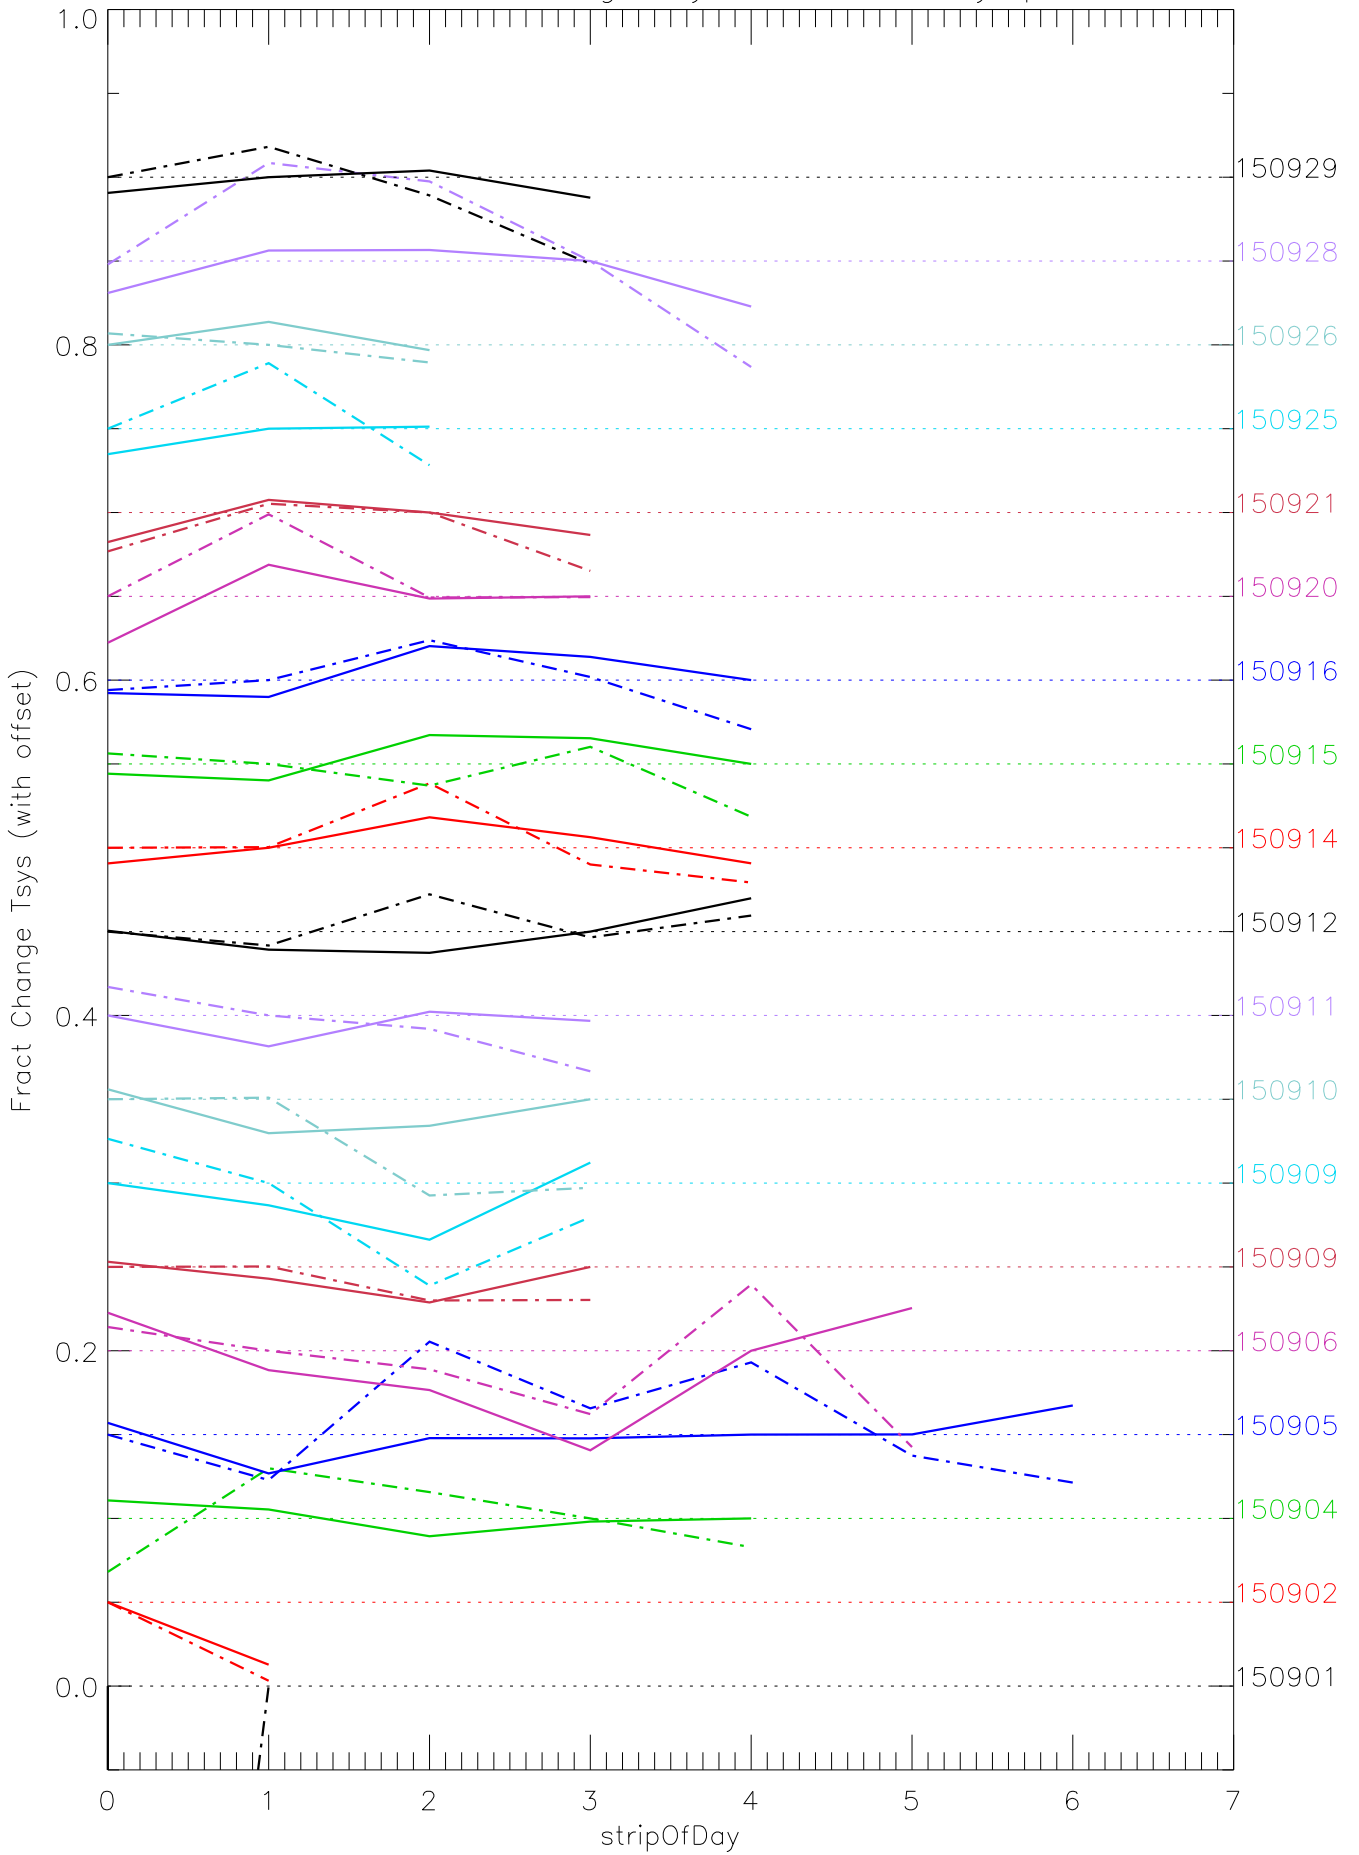

a2048 fractional change TsysK for each day. pixel:0

a2048 fractional change TsysK for each day. pixel:1

a2048 fractional change TsysK for each day. pixel:2

a2048 fractional change TsysK for each day. pixel:3

a2048 fractional change TsysK for each day. pixel:4

a2048 fractional change TsysK for each day. pixel:5

a2048 fractional change TsysK for each day. pixel:6