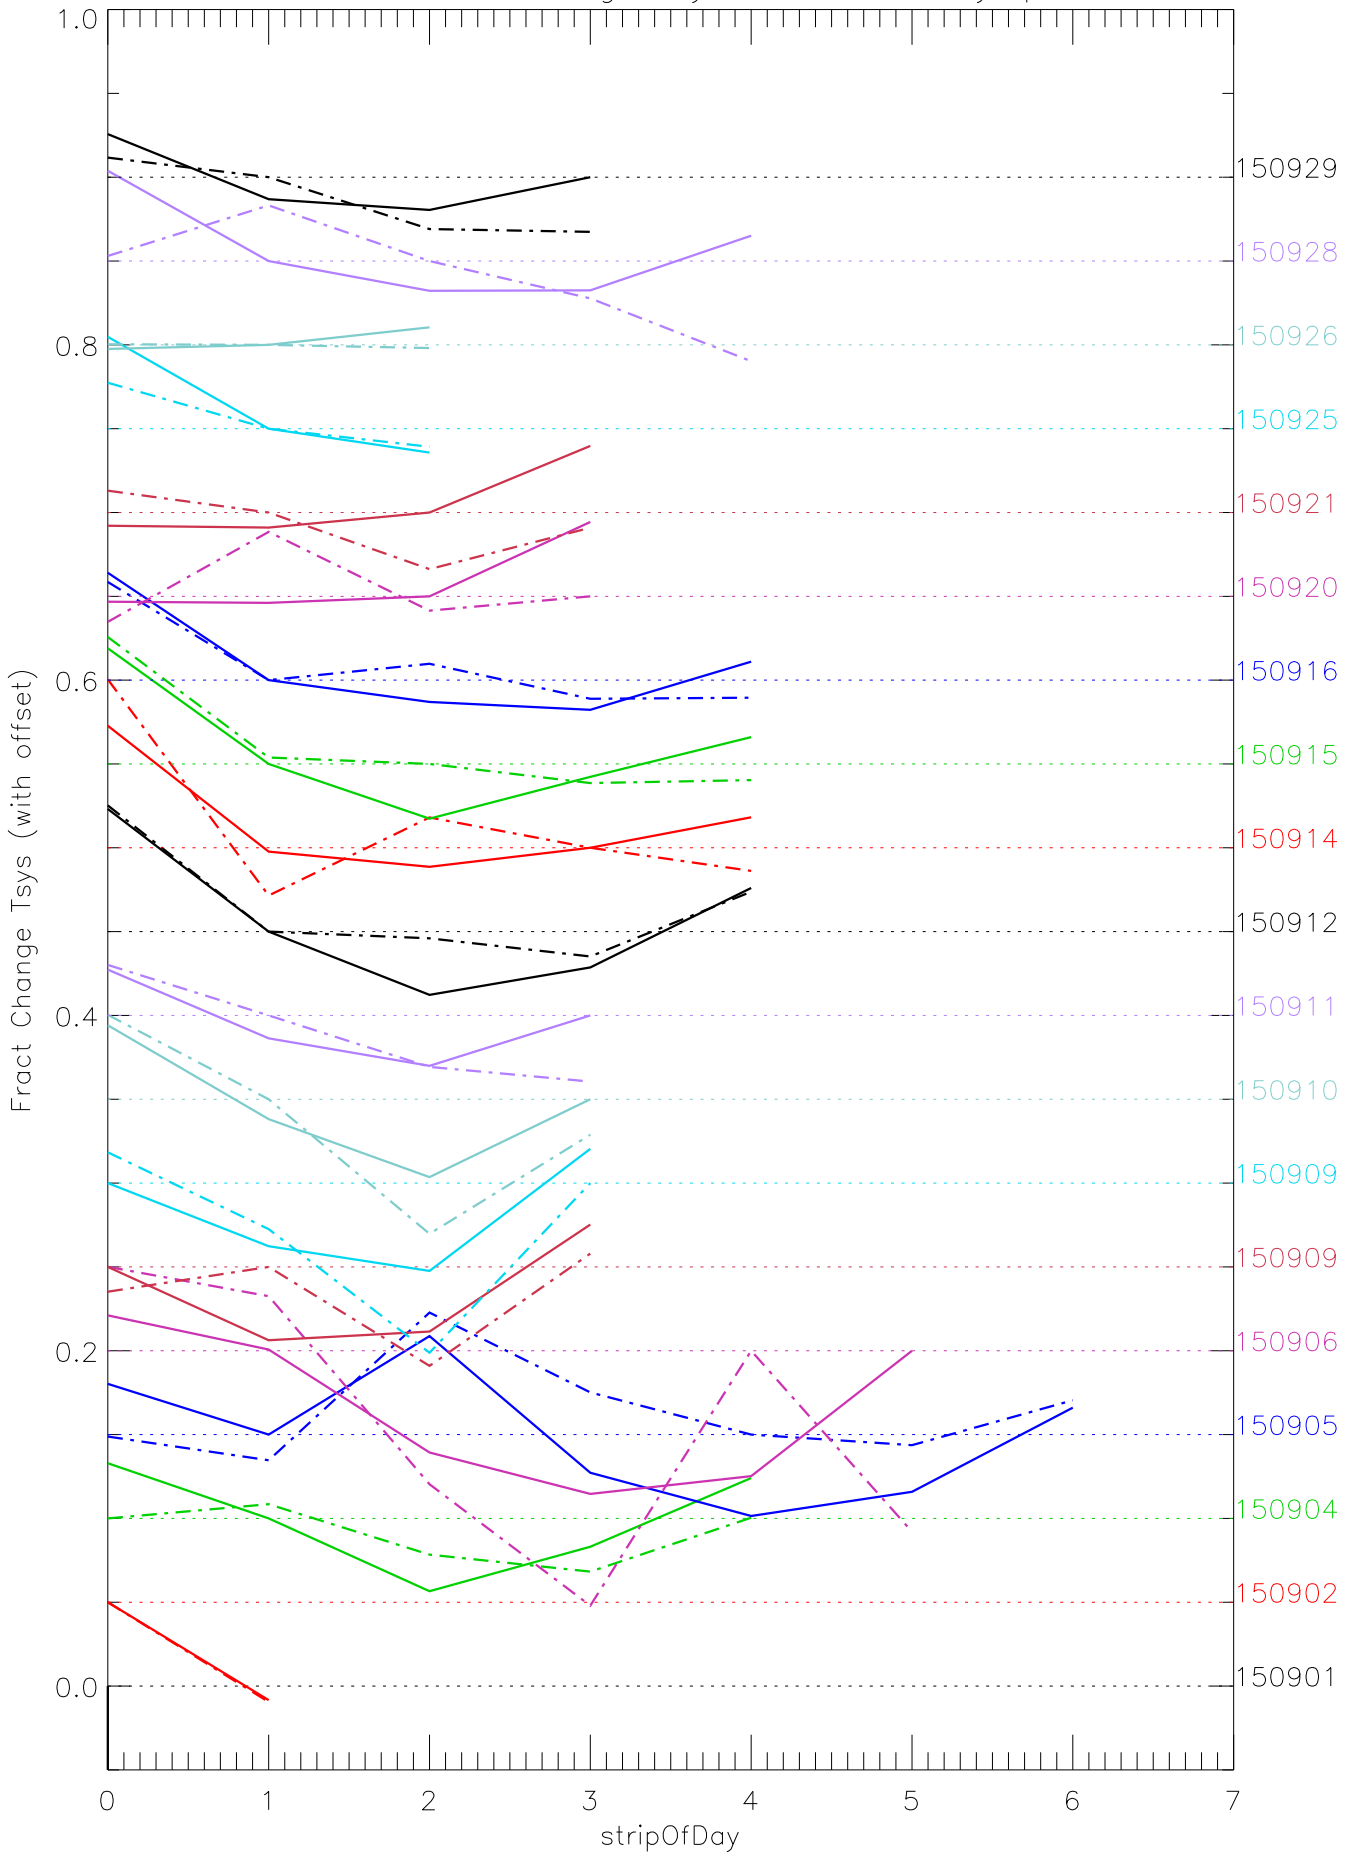

a2048 fractional change TsysK for each day. pixel:0

a2048 fractional change TsysK for each day. pixel:1

a2048 fractional change TsysK for each day. pixel:2

a2048 fractional change TsysK for each day. pixel:3

a2048 fractional change TsysK for each day. pixel:4

a2048 fractional change TsysK for each day. pixel:5

a2048 fractional change TsysK for each day. pixel:6