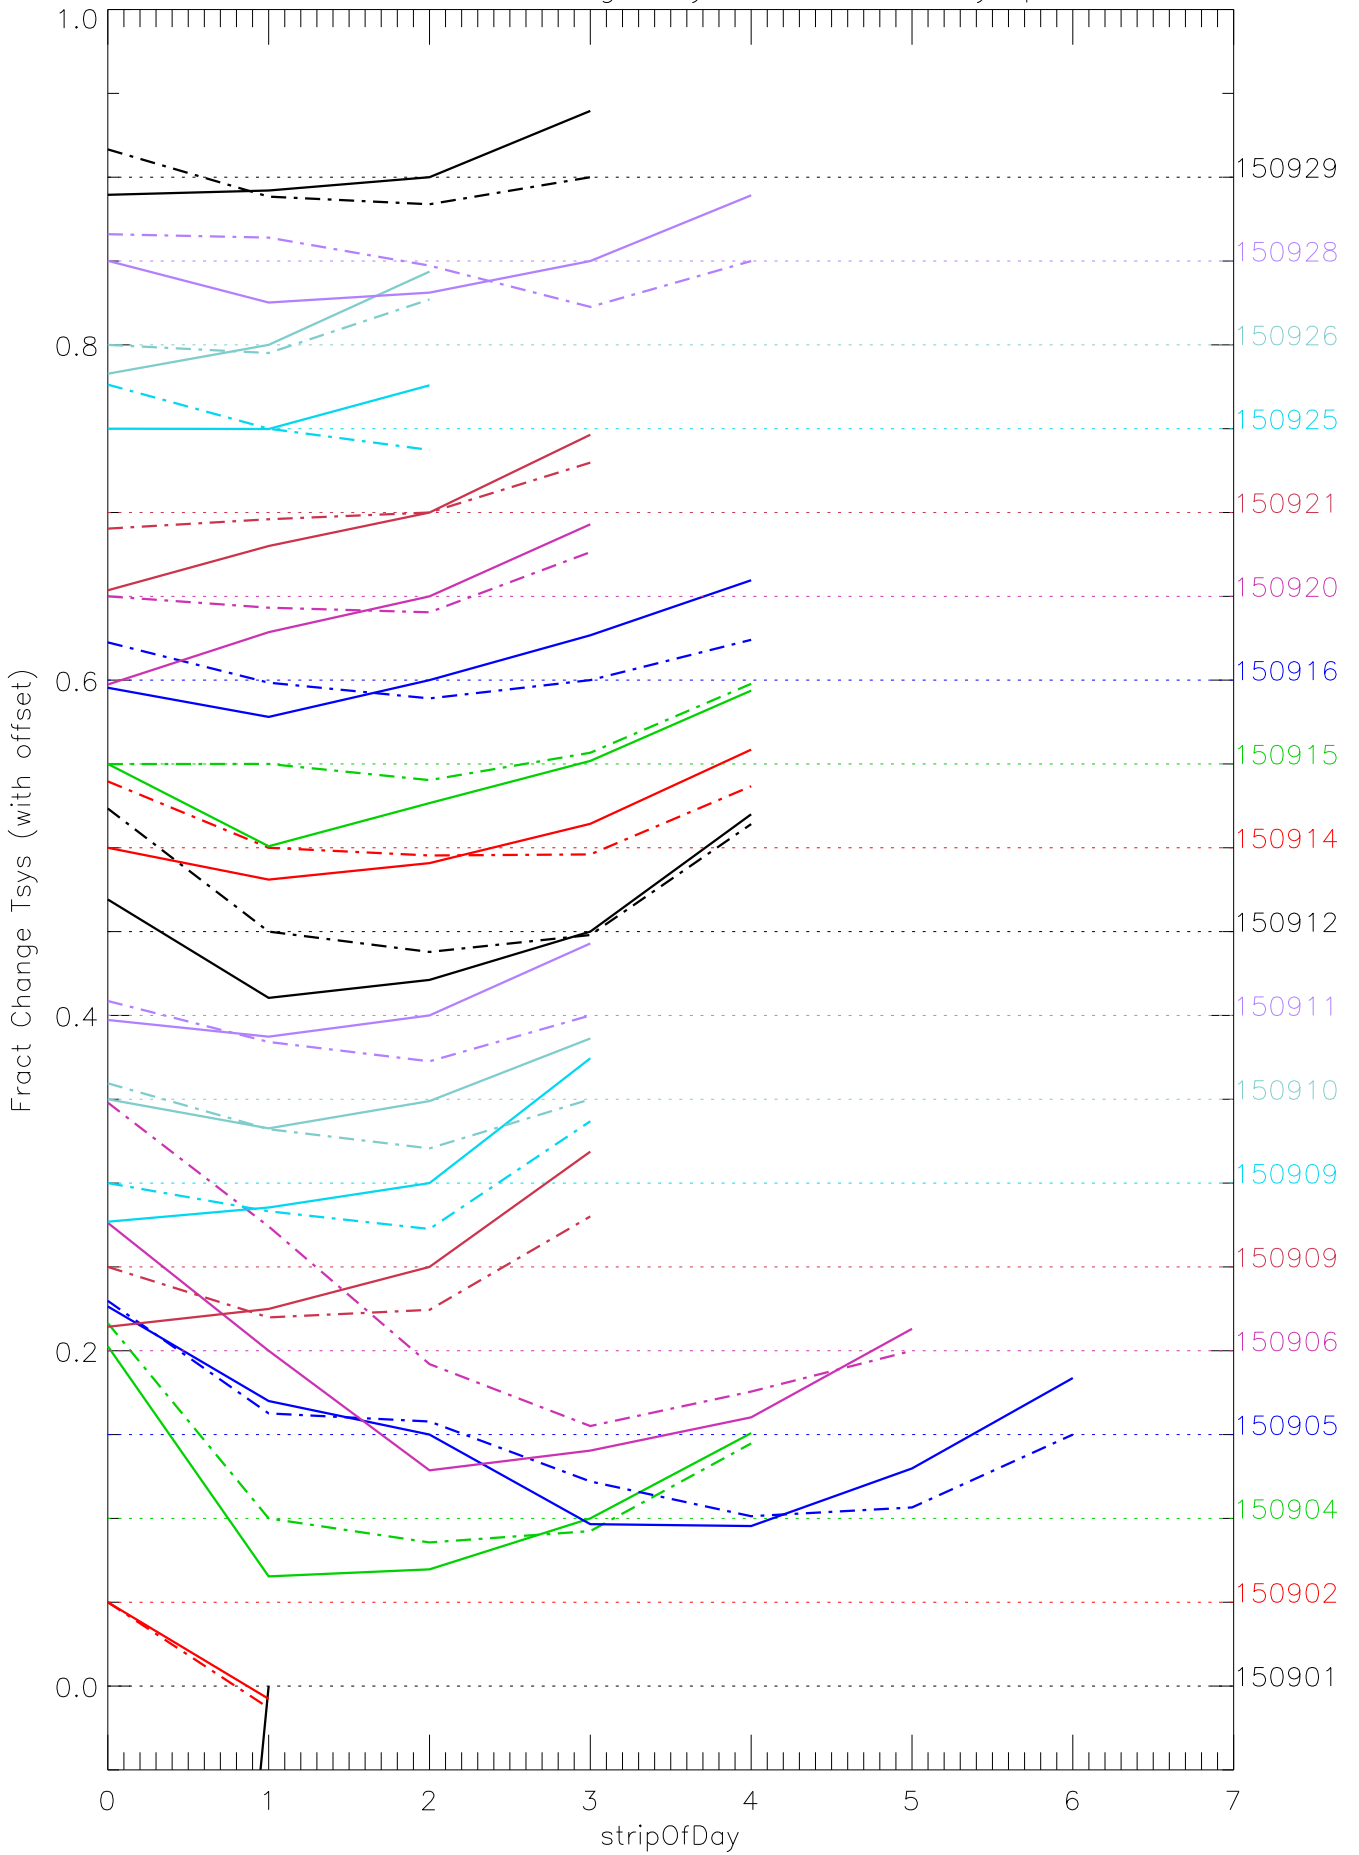

a2048 fractional change TsysK for each day. pixel:0

a2048 fractional change TsysK for each day. pixel:1

a2048 fractional change TsysK for each day. pixel:2

a2048 fractional change TsysK for each day. pixel:3

a2048 fractional change TsysK for each day. pixel:4

a2048 fractional change TsysK for each day. pixel:5

a2048 fractional change TsysK for each day. pixel:6