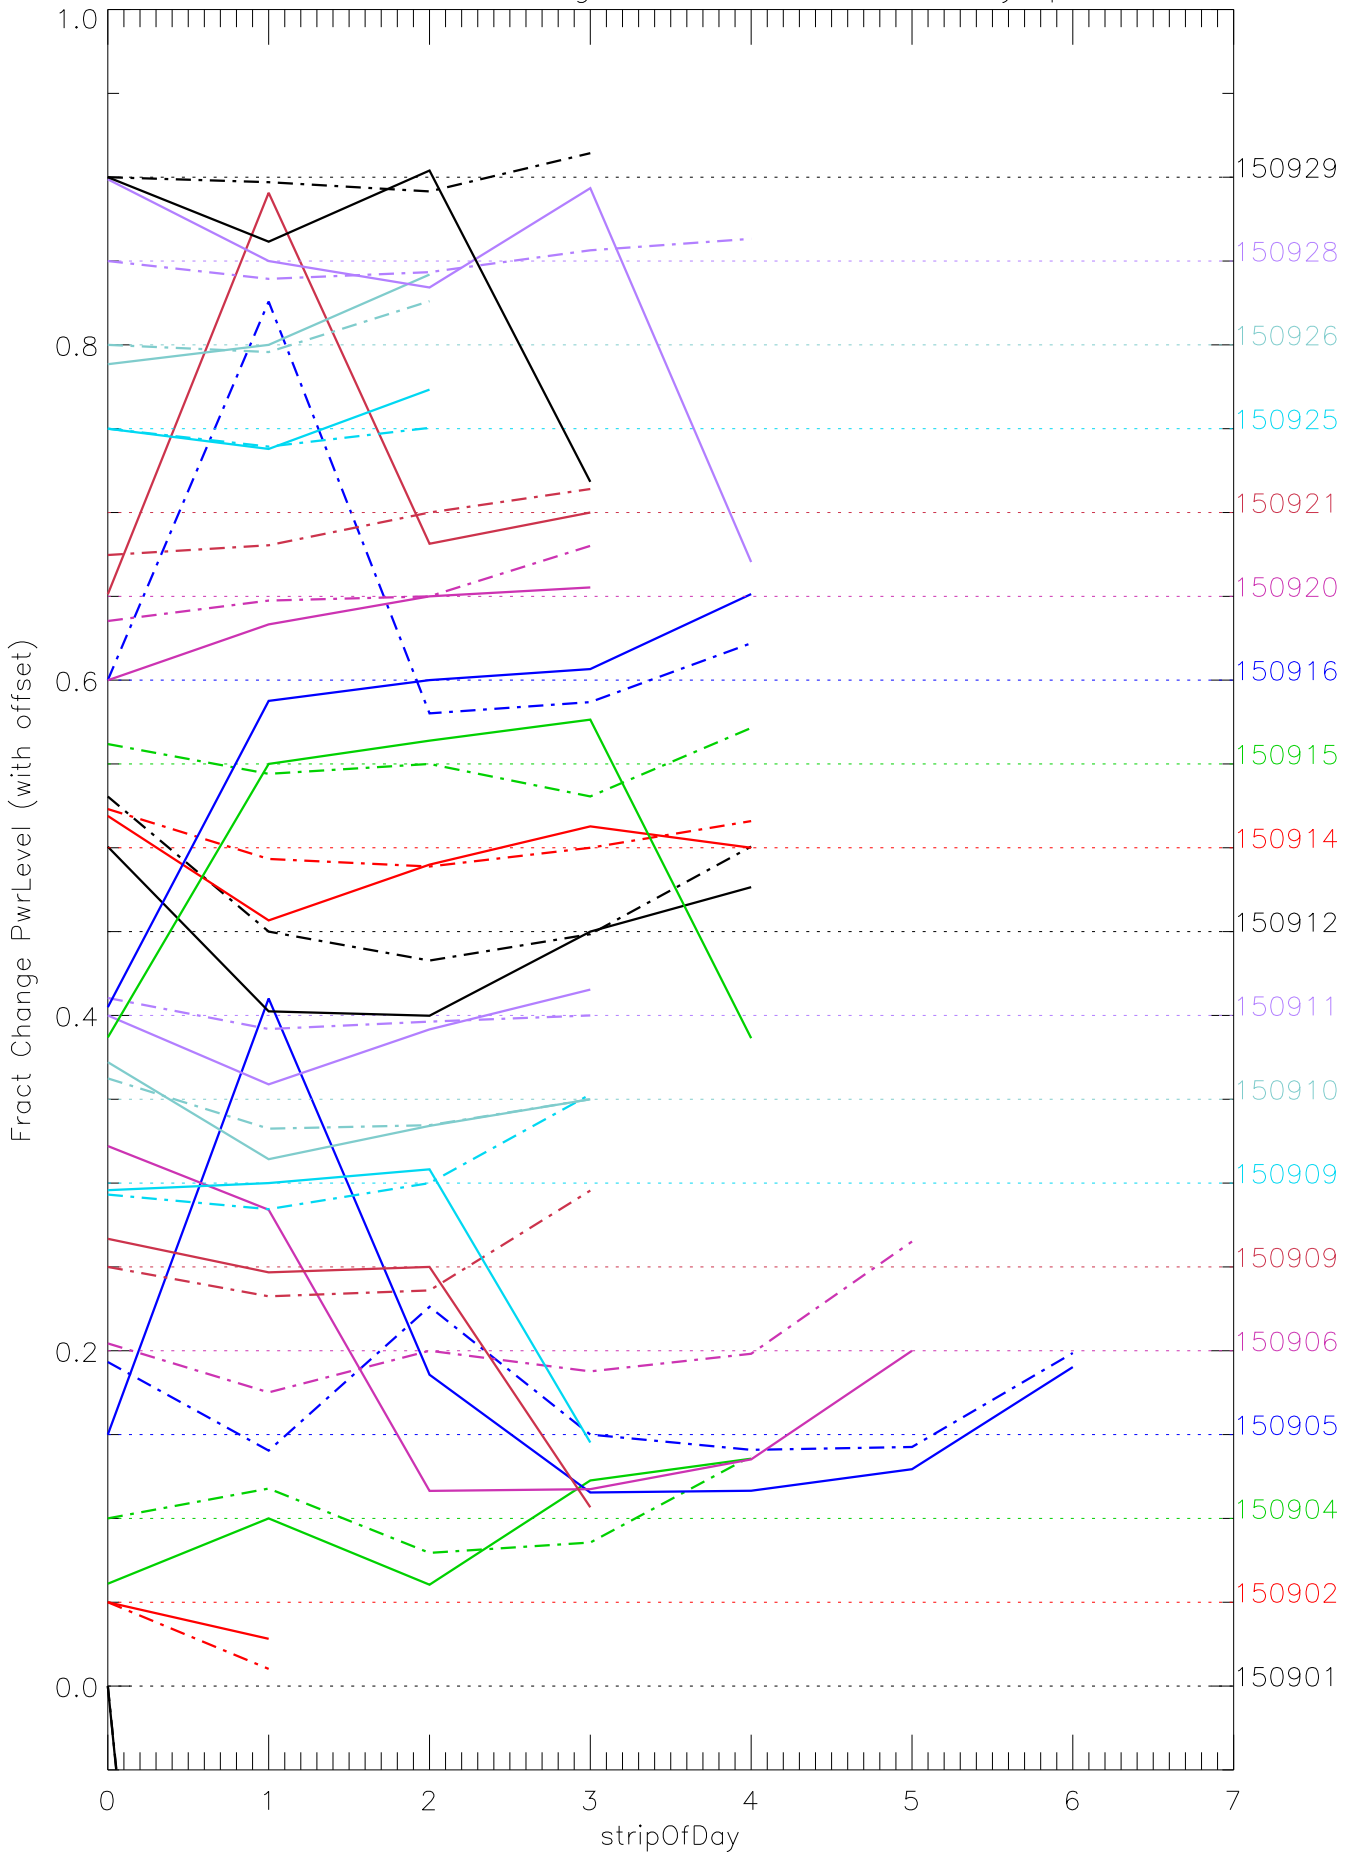

a2048 fractional change PwrLevel for each day. pixel:0

a2048 fractional change PwrLevel for each day. pixel:1

a2048 fractional change PwrLevel for each day. pixel:2

a2048 fractional change PwrLevel for each day. pixel:3

a2048 fractional change PwrLevel for each day. pixel:4

a2048 fractional change PwrLevel for each day. pixel:5

a2048 fractional change PwrLevel for each day. pixel:6