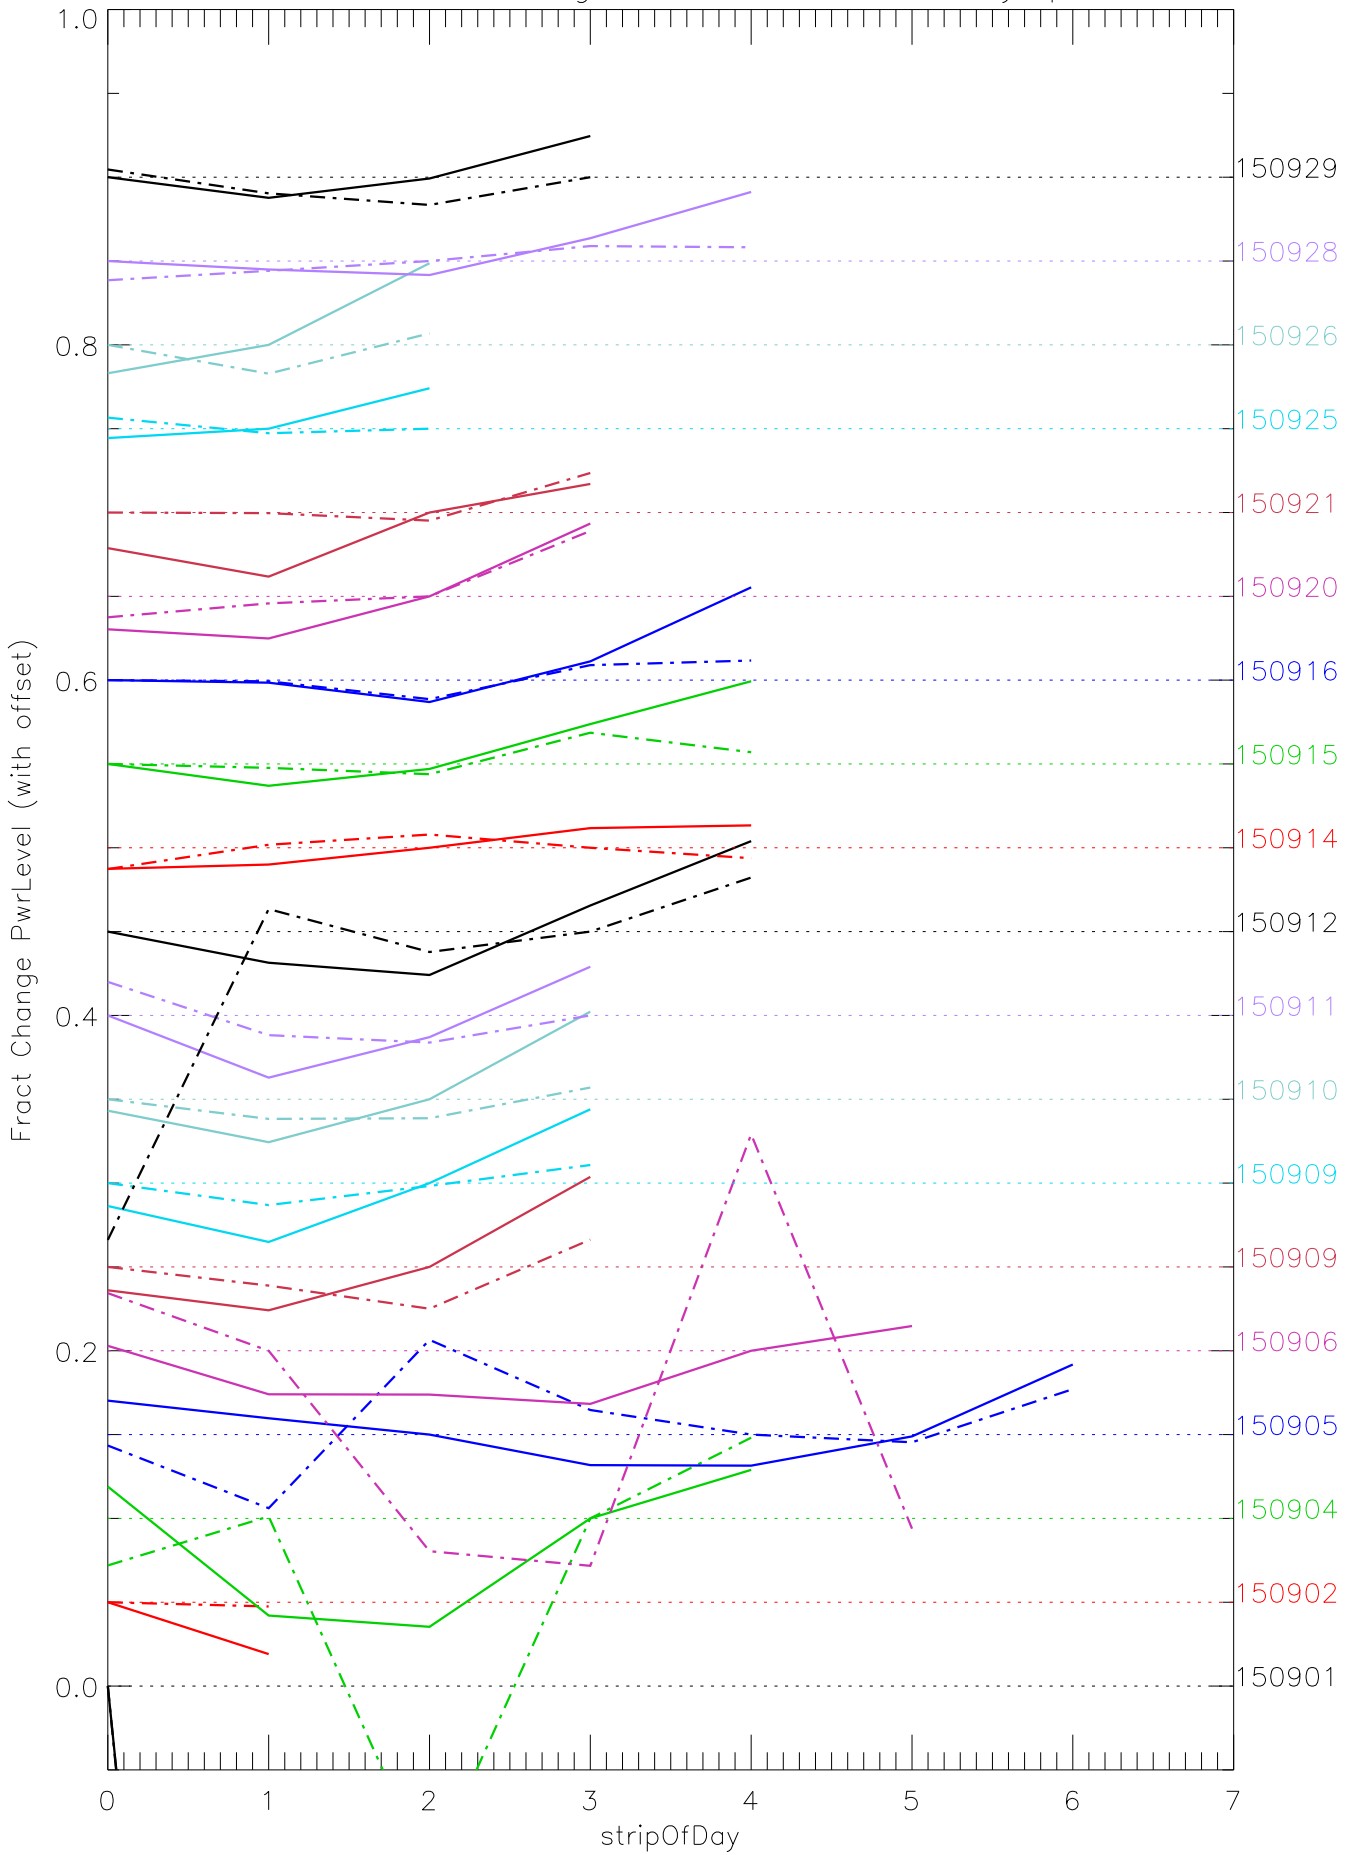

a2048 fractional change PwrLevel for each day. pixel:0

a2048 fractional change PwrLevel for each day. pixel:1

a2048 fractional change PwrLevel for each day. pixel:2

a2048 fractional change PwrLevel for each day. pixel:3

a2048 fractional change PwrLevel for each day. pixel:4

a2048 fractional change PwrLevel for each day. pixel:5

a2048 fractional change PwrLevel for each day. pixel:6