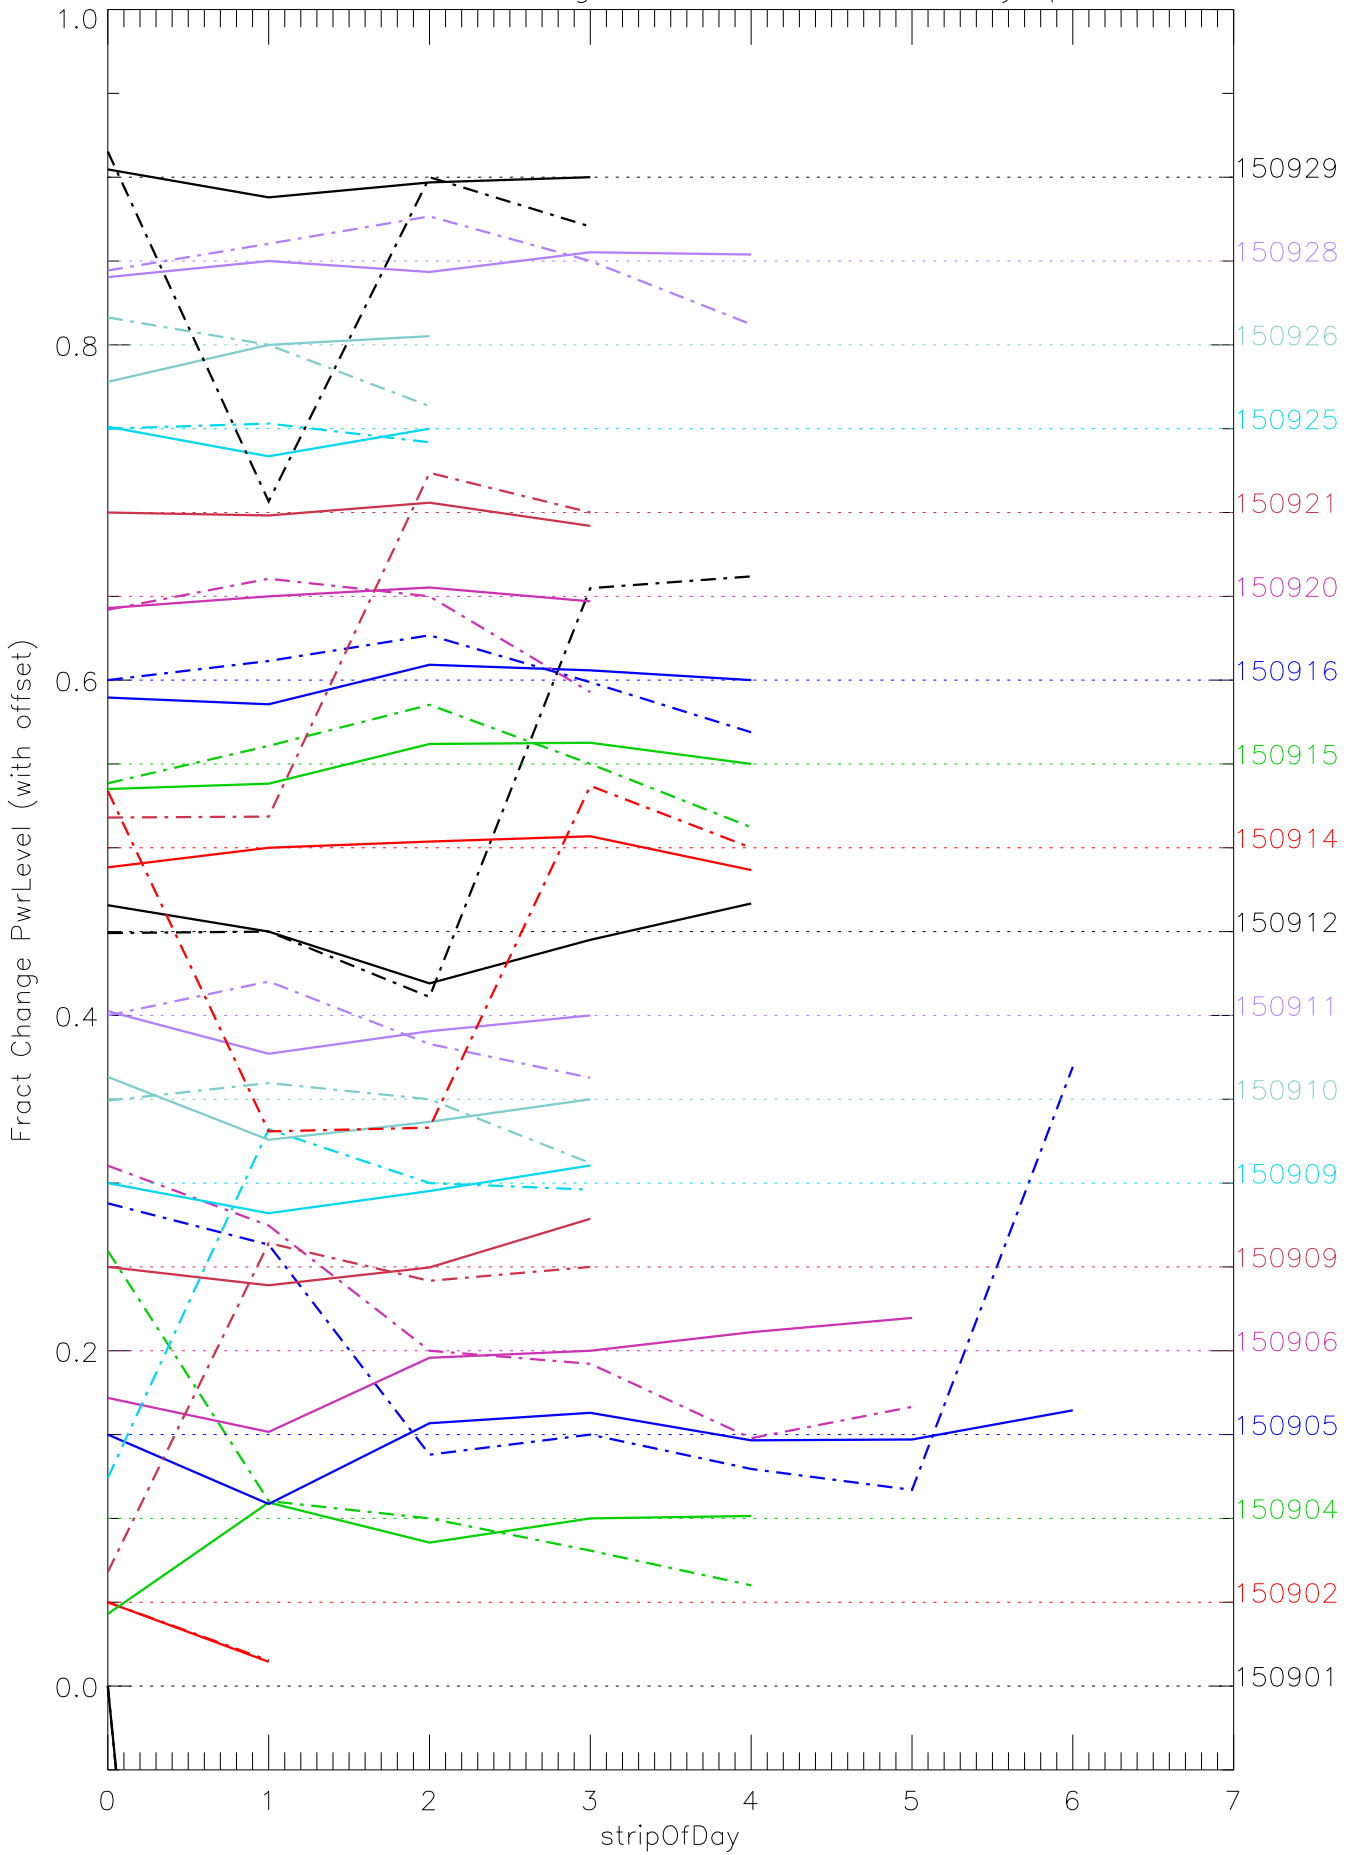

a2048 fractional change PwrLevel for each day. pixel:0

a2048 fractional change PwrLevel for each day. pixel:1

a2048 fractional change PwrLevel for each day. pixel:2

a2048 fractional change PwrLevel for each day. pixel:3

a2048 fractional change PwrLevel for each day. pixel:4

a2048 fractional change PwrLevel for each day. pixel:5

a2048 fractional change PwrLevel for each day. pixel:6