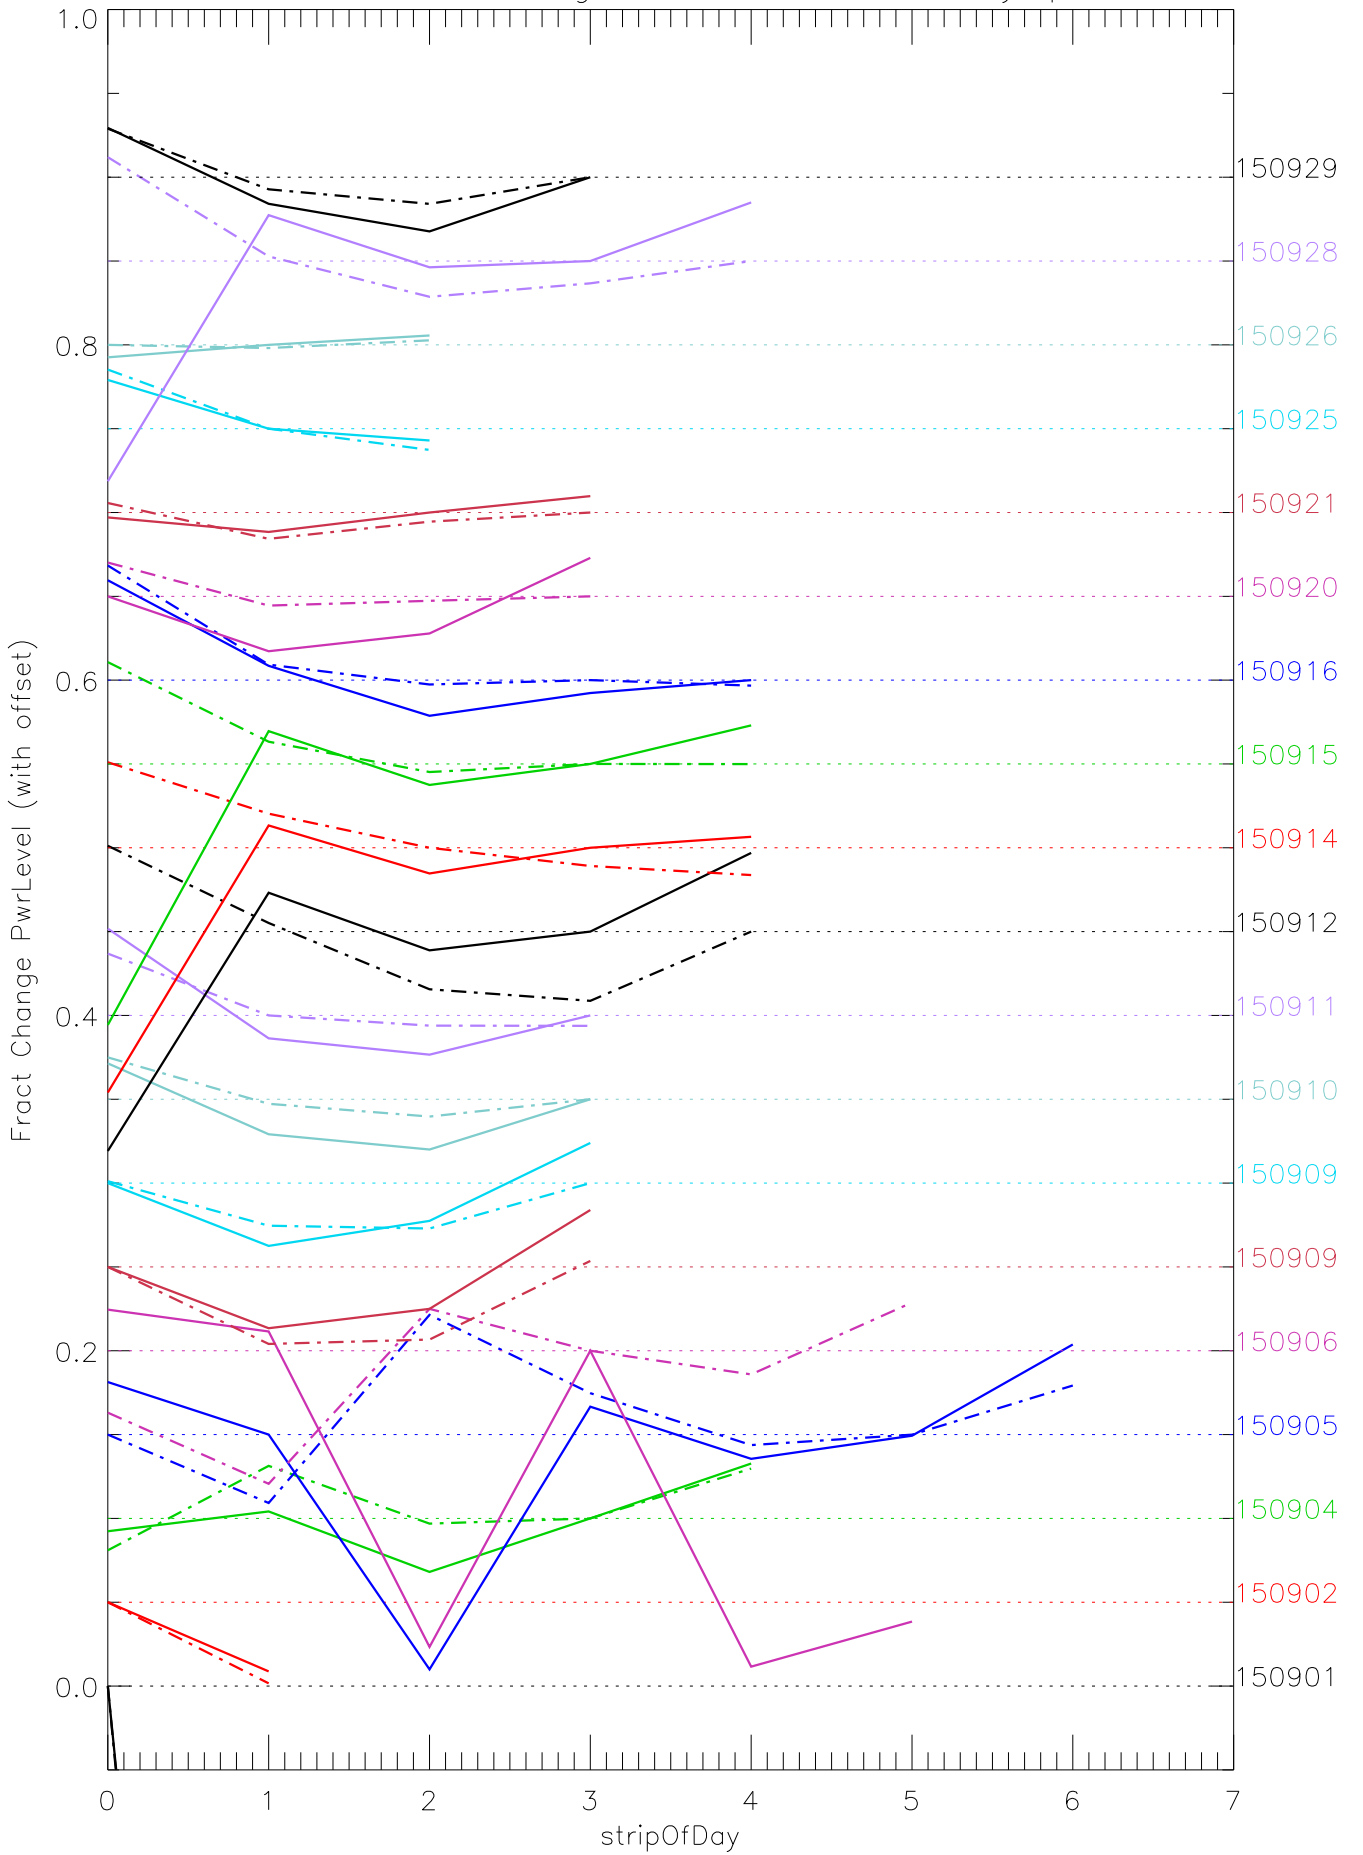

a2048 fractional change PwrLevel for each day. pixel:0

a2048 fractional change PwrLevel for each day. pixel:1

a2048 fractional change PwrLevel for each day. pixel:2

a2048 fractional change PwrLevel for each day. pixel:3

a2048 fractional change PwrLevel for each day. pixel:4

a2048 fractional change PwrLevel for each day. pixel:5

a2048 fractional change PwrLevel for each day. pixel:6