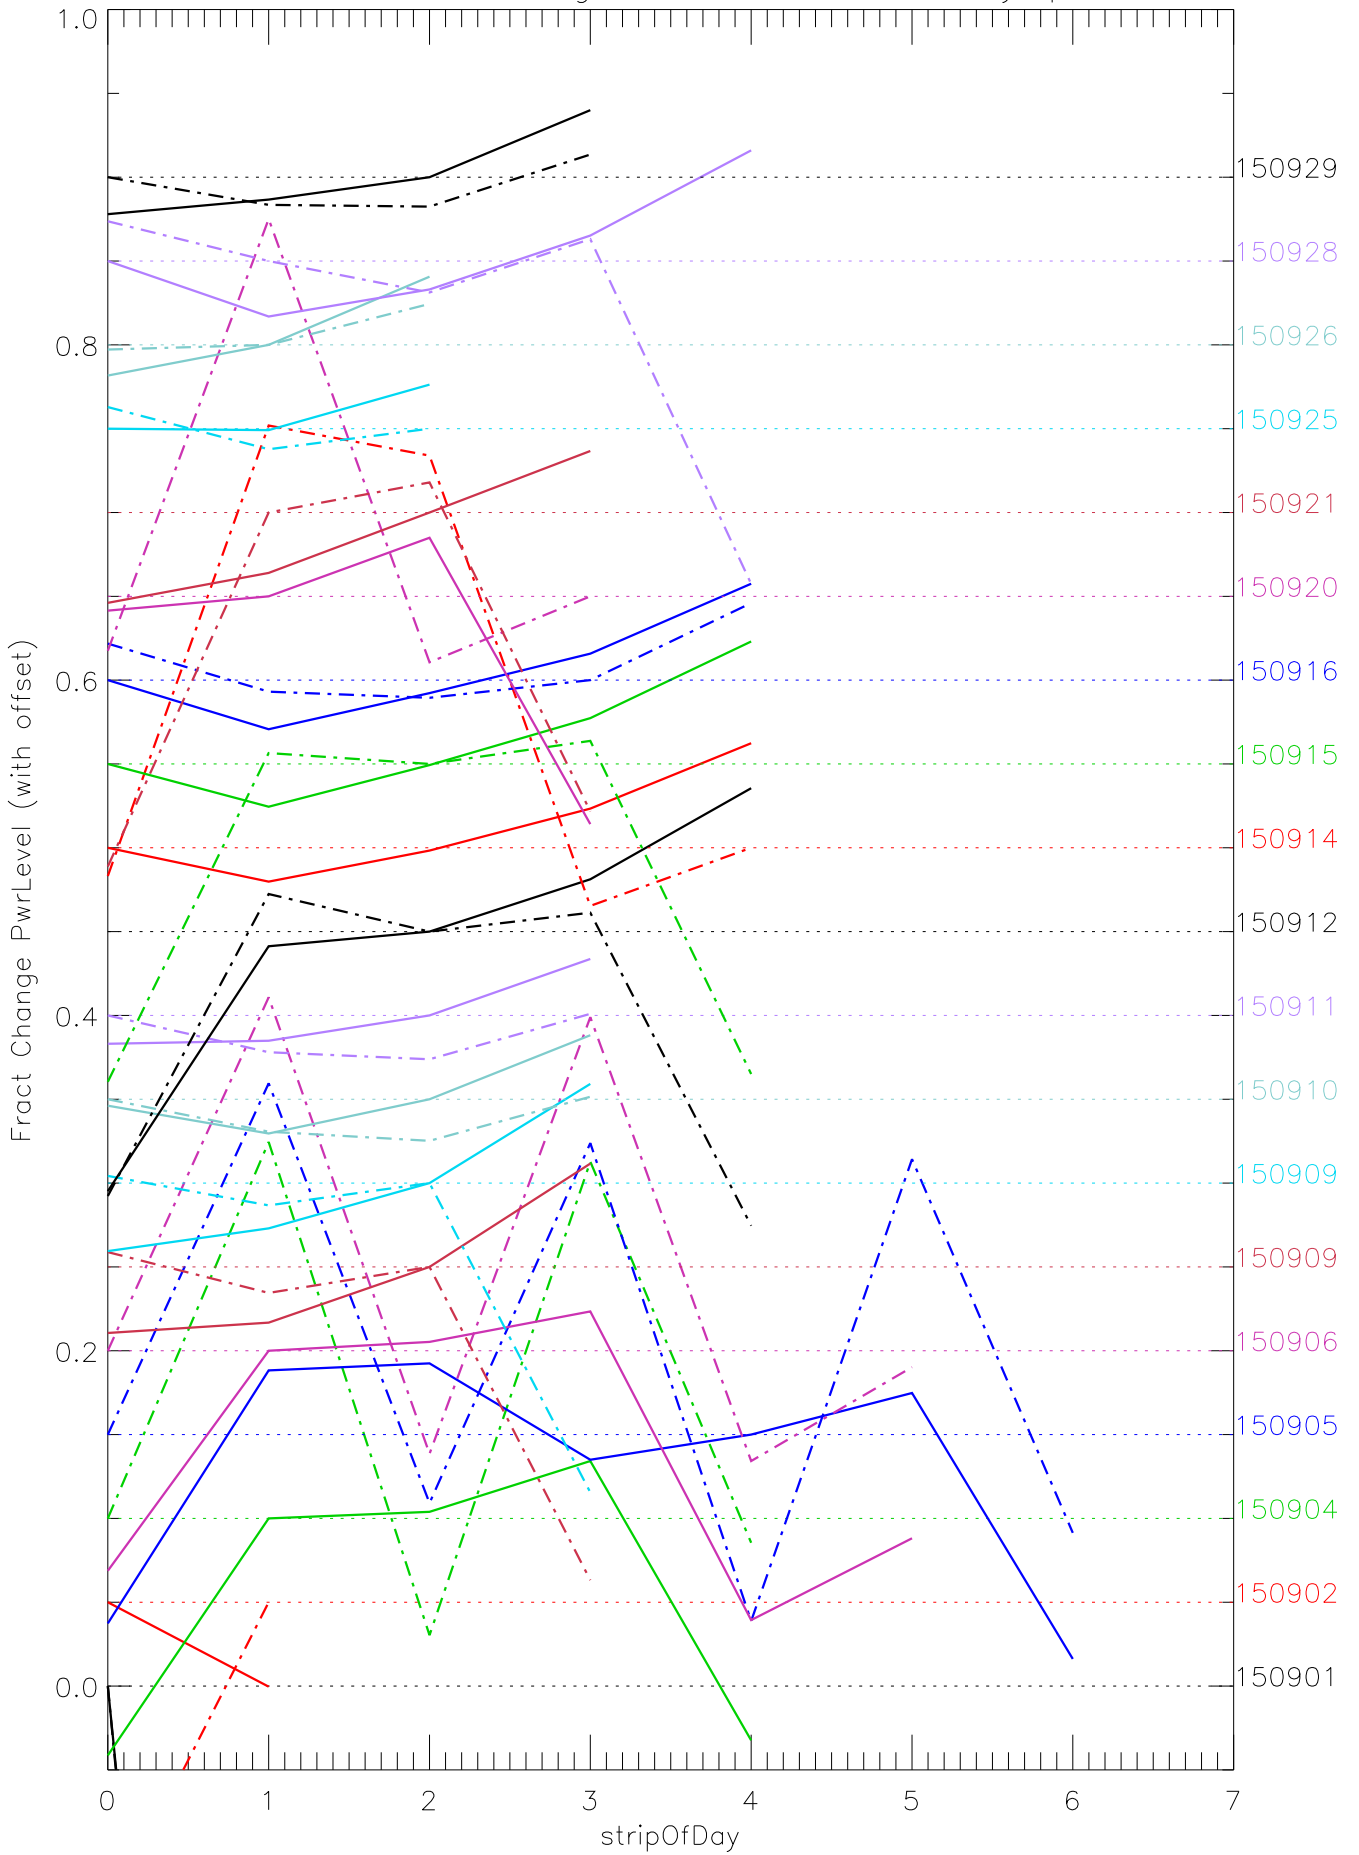

a2048 fractional change PwrLevel for each day. pixel:0

a2048 fractional change PwrLevel for each day. pixel:1

a2048 fractional change PwrLevel for each day. pixel:2

a2048 fractional change PwrLevel for each day. pixel:3

a2048 fractional change PwrLevel for each day. pixel:4

a2048 fractional change PwrLevel for each day. pixel:5

a2048 fractional change PwrLevel for each day. pixel:6