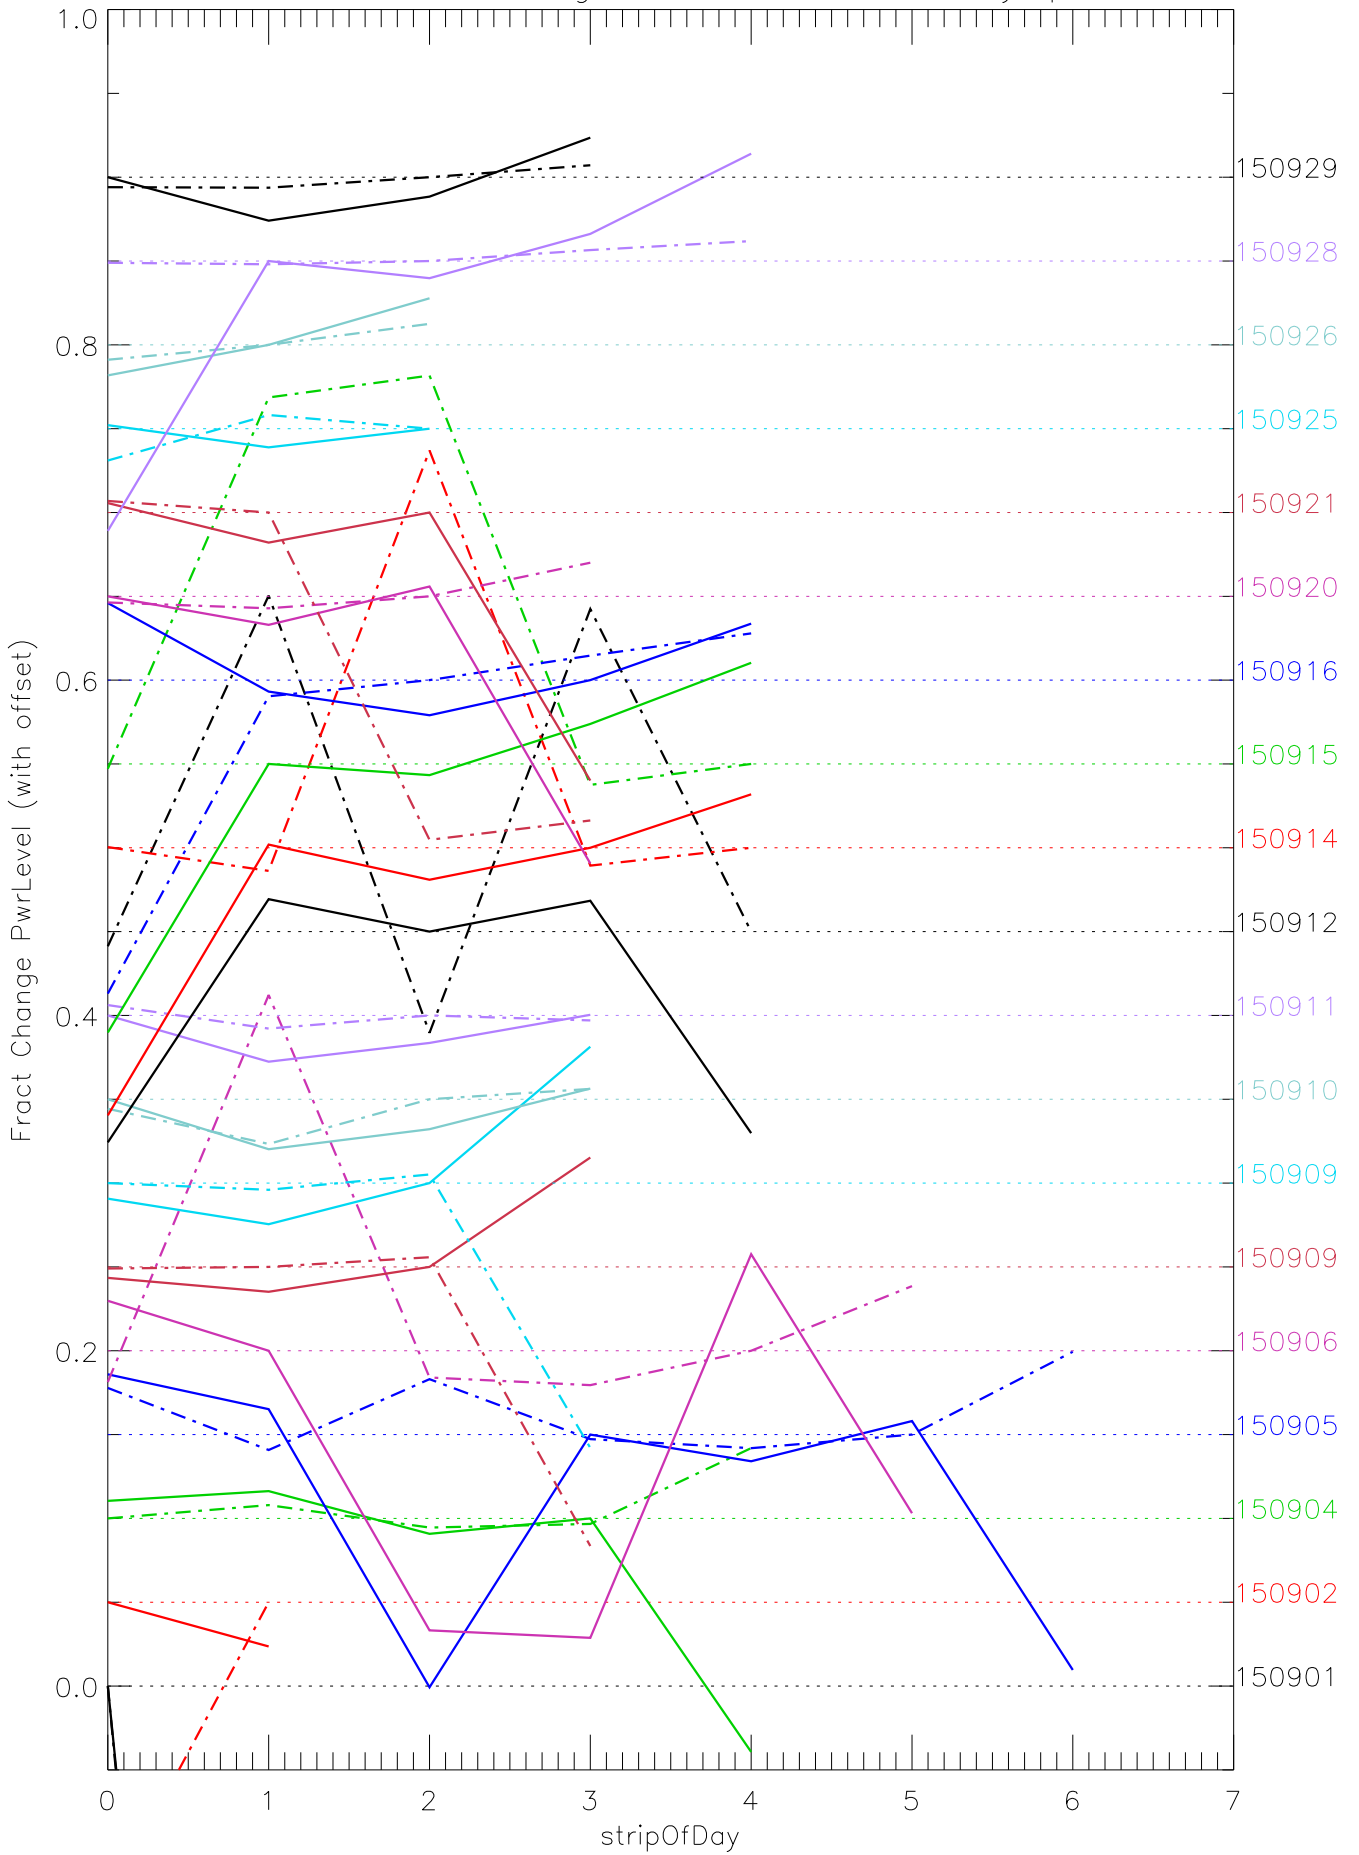

a2048 fractional change PwrLevel for each day. pixel:0

a2048 fractional change PwrLevel for each day. pixel:1

a2048 fractional change PwrLevel for each day. pixel:2

a2048 fractional change PwrLevel for each day. pixel:3

a2048 fractional change PwrLevel for each day. pixel:4

a2048 fractional change PwrLevel for each day. pixel:5

a2048 fractional change PwrLevel for each day. pixel:6