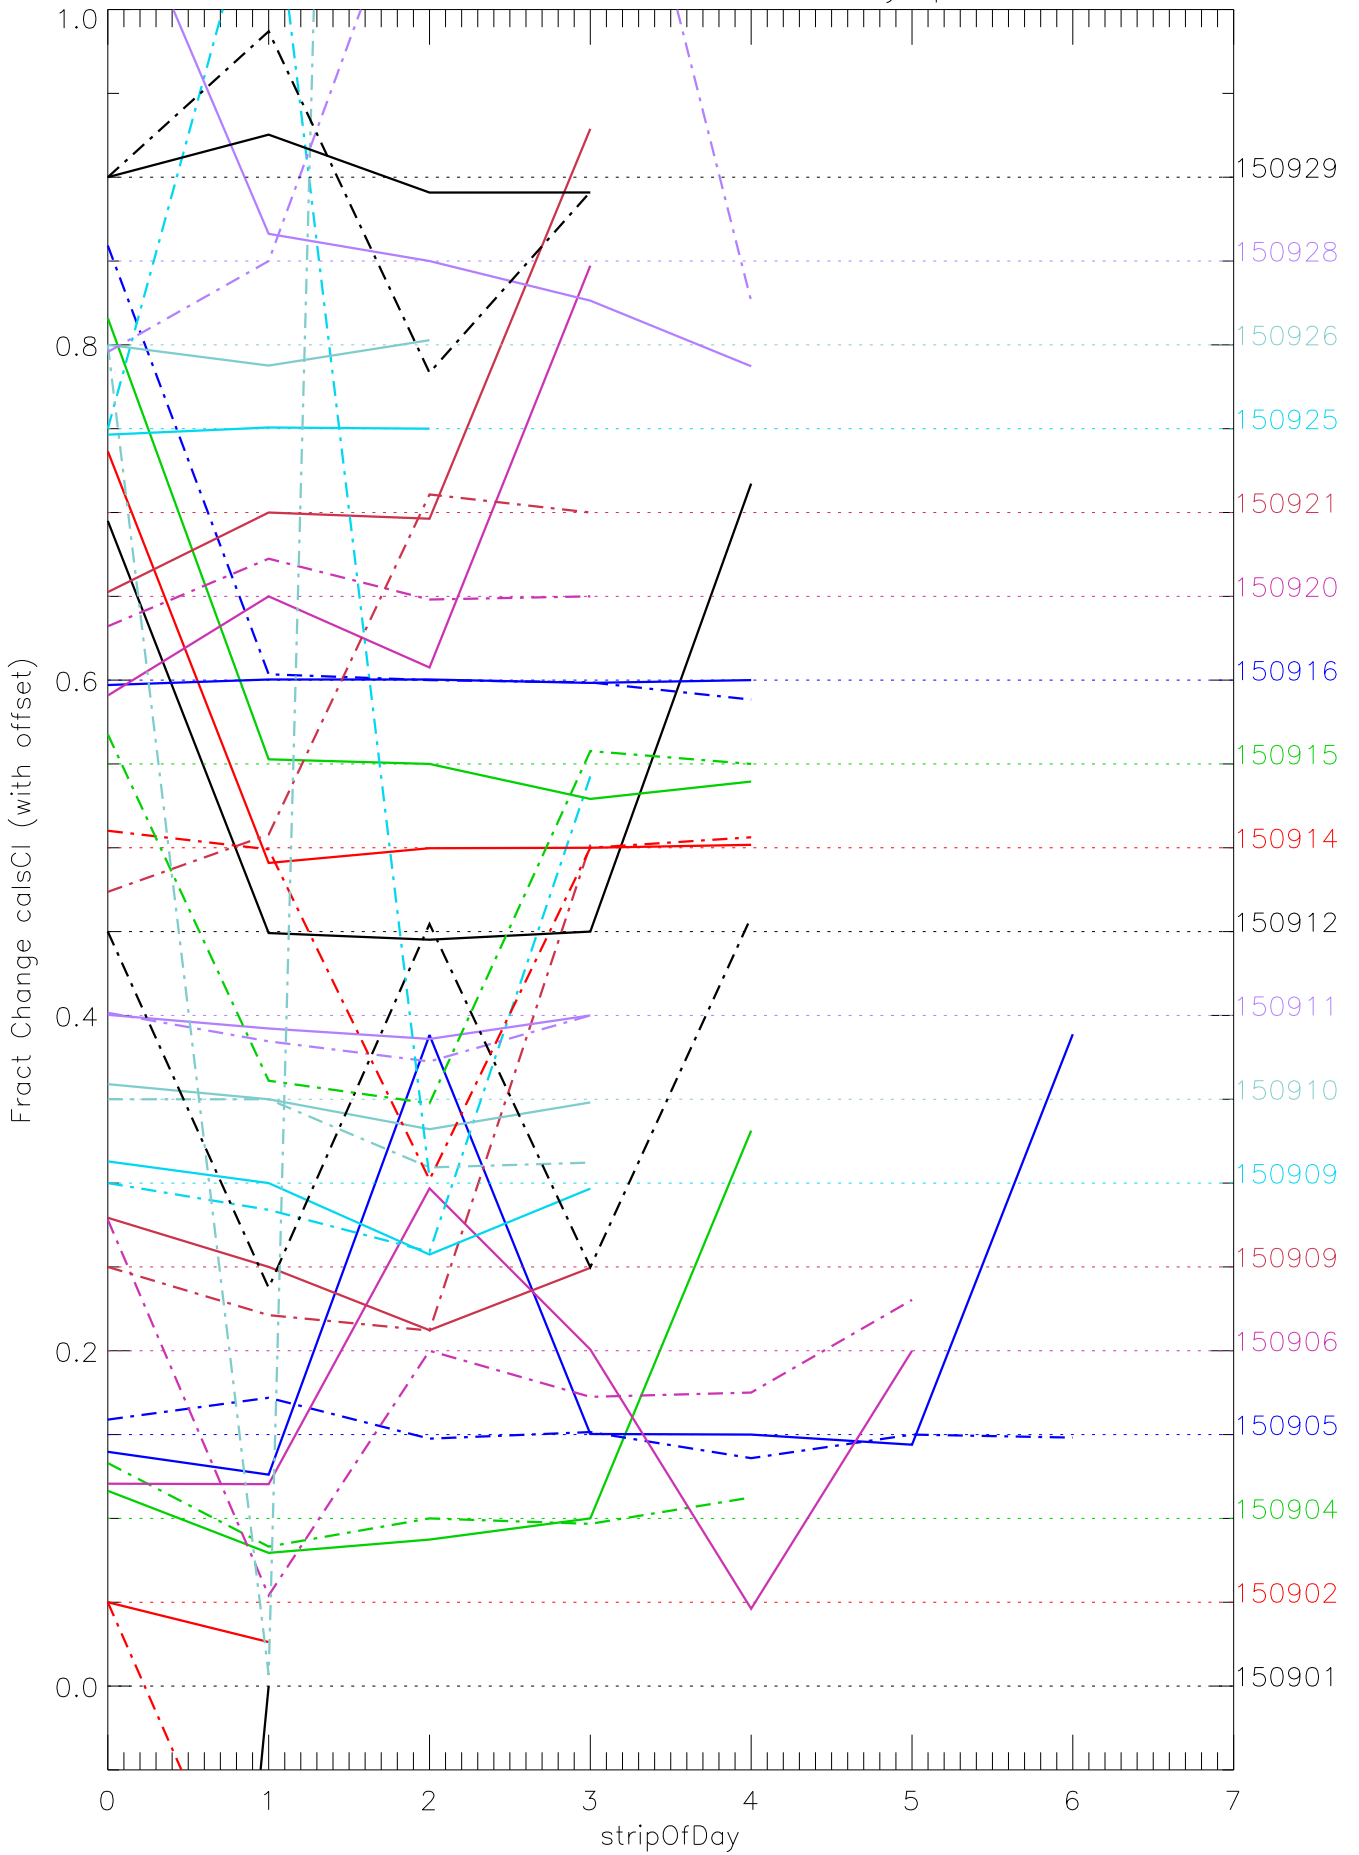

a2048 calsci factors for each day. pixel:0

a2048 calsci factors for each day. pixel:1

a2048 calsci factors for each day. pixel:2

a2048 calsci factors for each day. pixel:3

a2048 calsci factors for each day. pixel:4

a2048 calsci factors for each day. pixel:5

a2048 calsci factors for each day. pixel:6