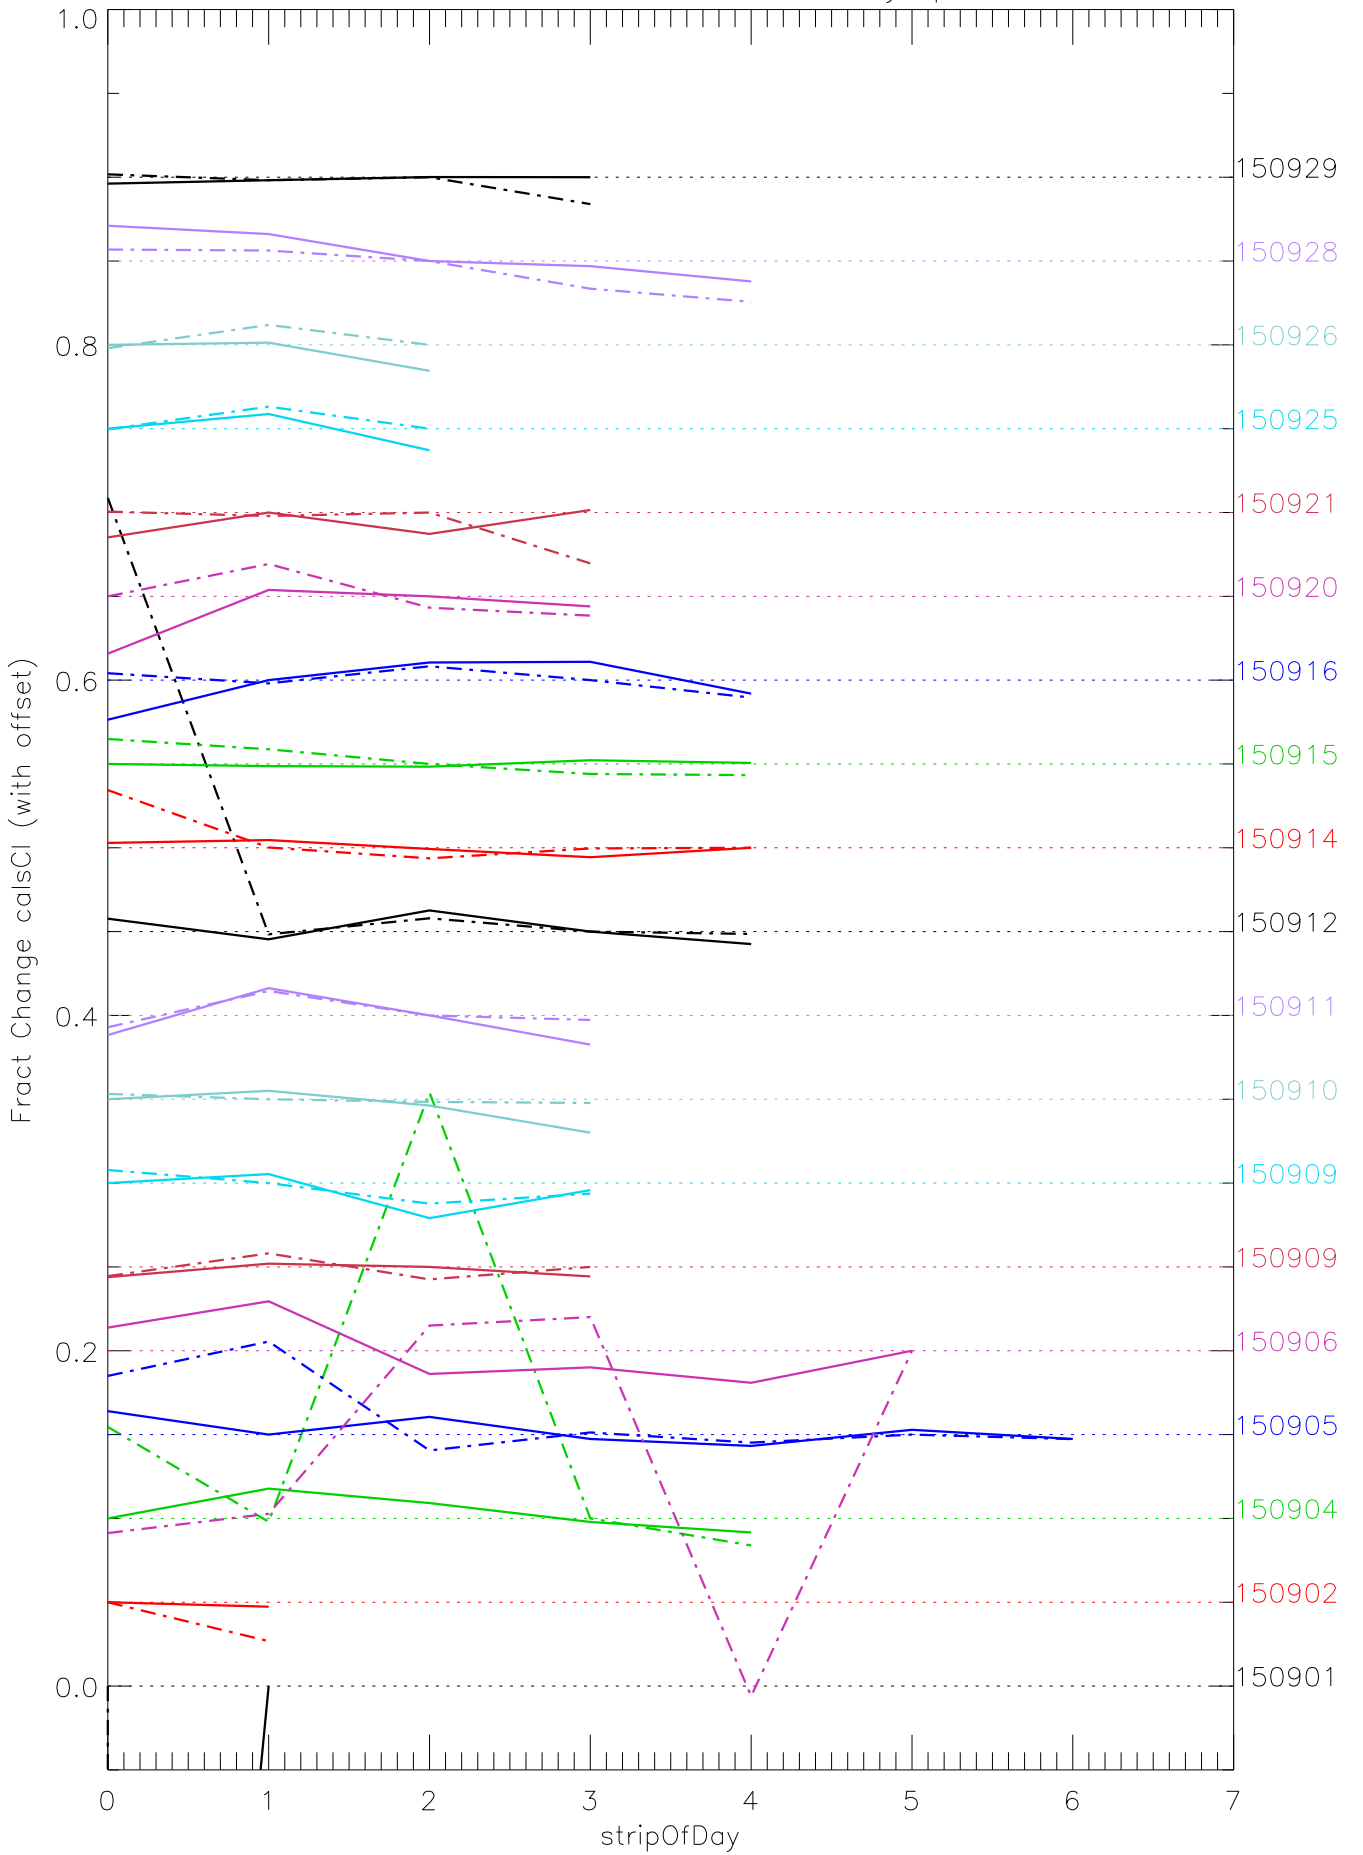

a2048 calsci factors for each day. pixel:0

a2048 calsci factors for each day. pixel:1

a2048 calsci factors for each day. pixel:2

a2048 calsci factors for each day. pixel:3

a2048 calsci factors for each day. pixel:4

a2048 calsci factors for each day. pixel:5

a2048 calsci factors for each day. pixel:6