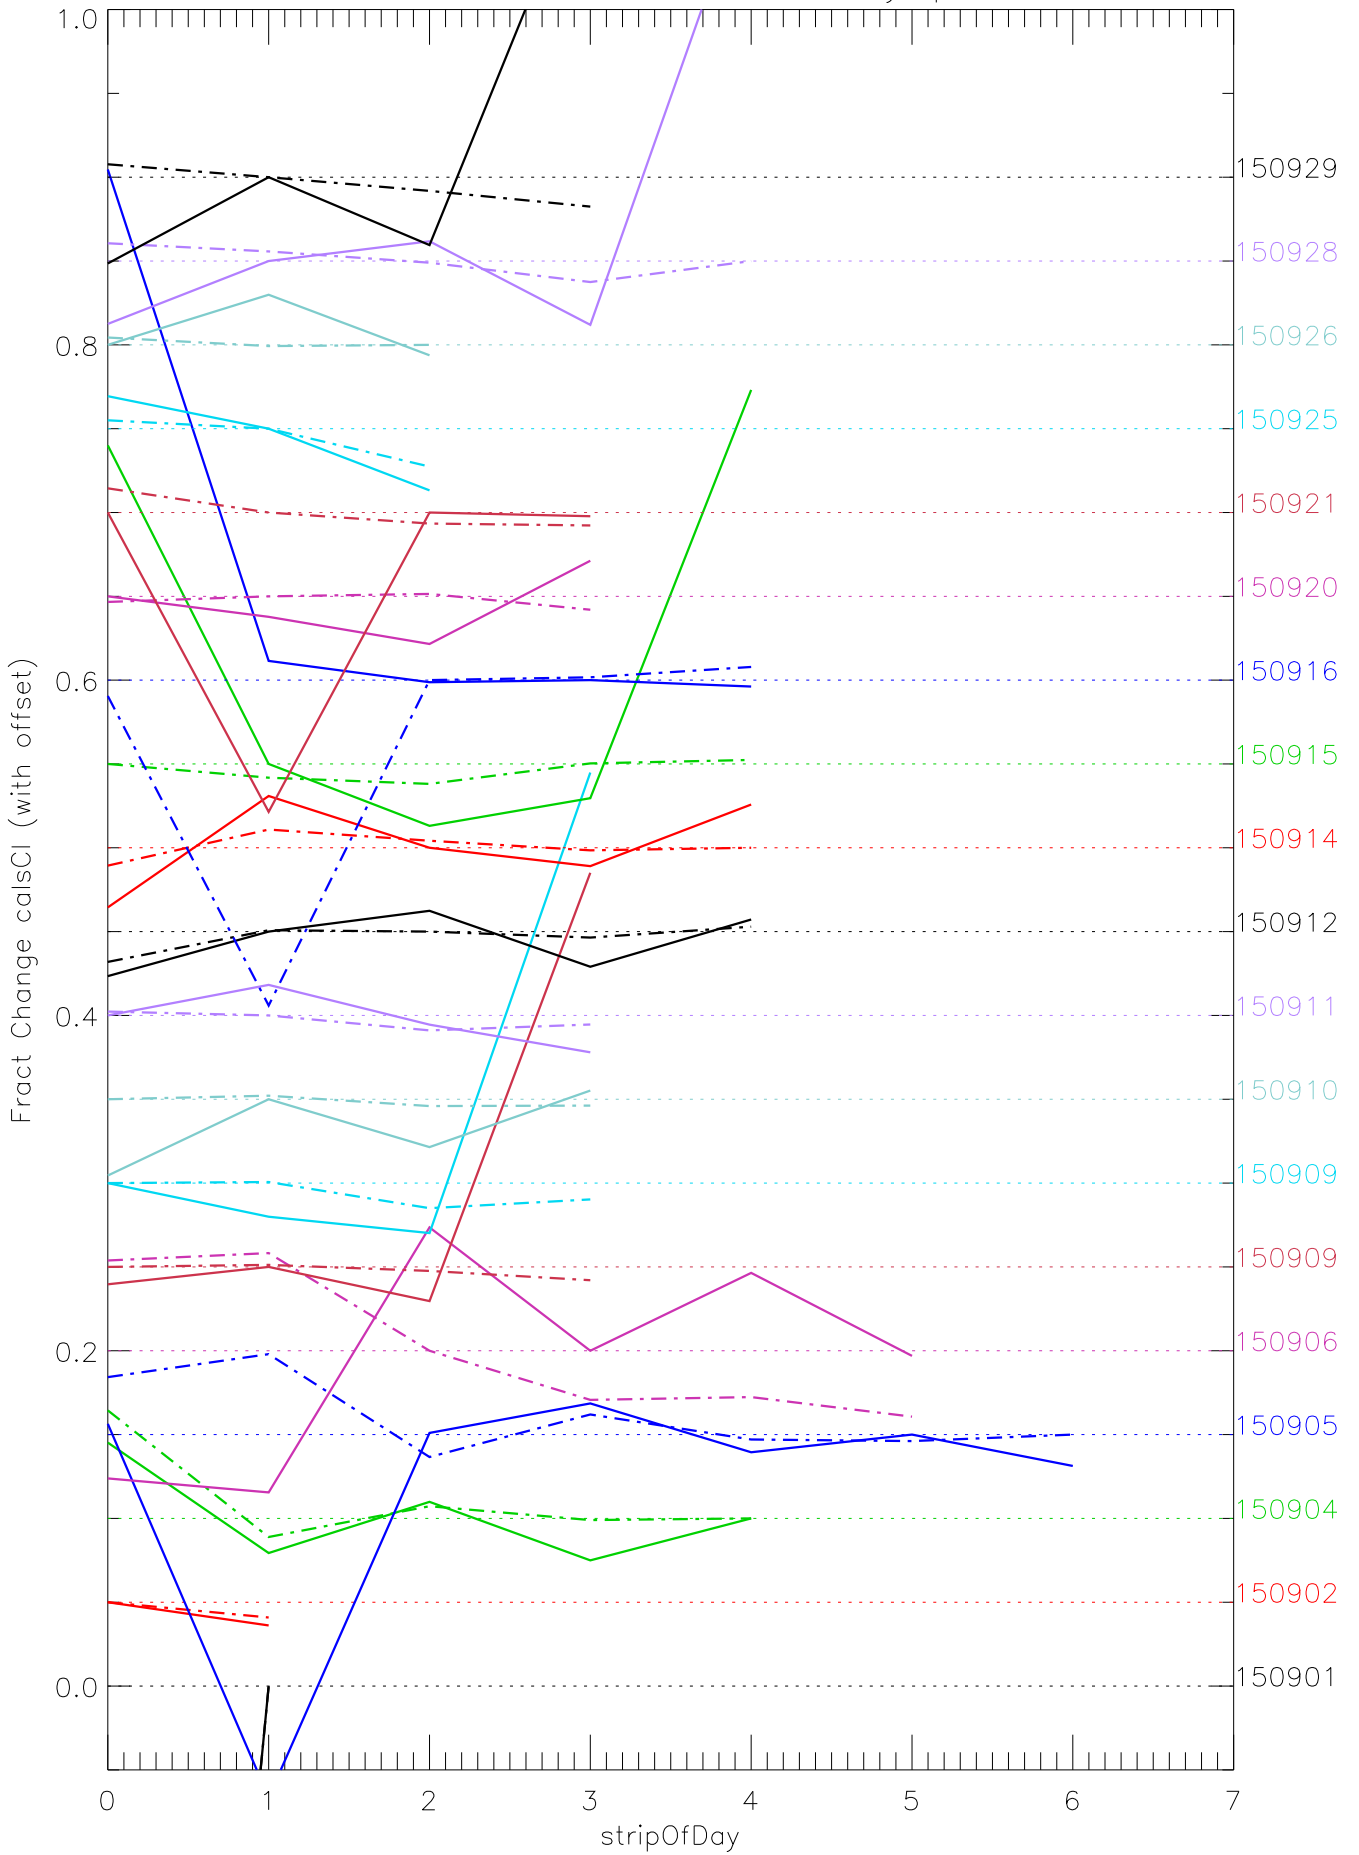

a2048 calsci factors for each day. pixel:0

a2048 calsci factors for each day. pixel:1

a2048 calsci factors for each day. pixel:2

a2048 calsci factors for each day. pixel:3

a2048 calsci factors for each day. pixel:4

a2048 calsci factors for each day. pixel:5

a2048 calsci factors for each day. pixel:6