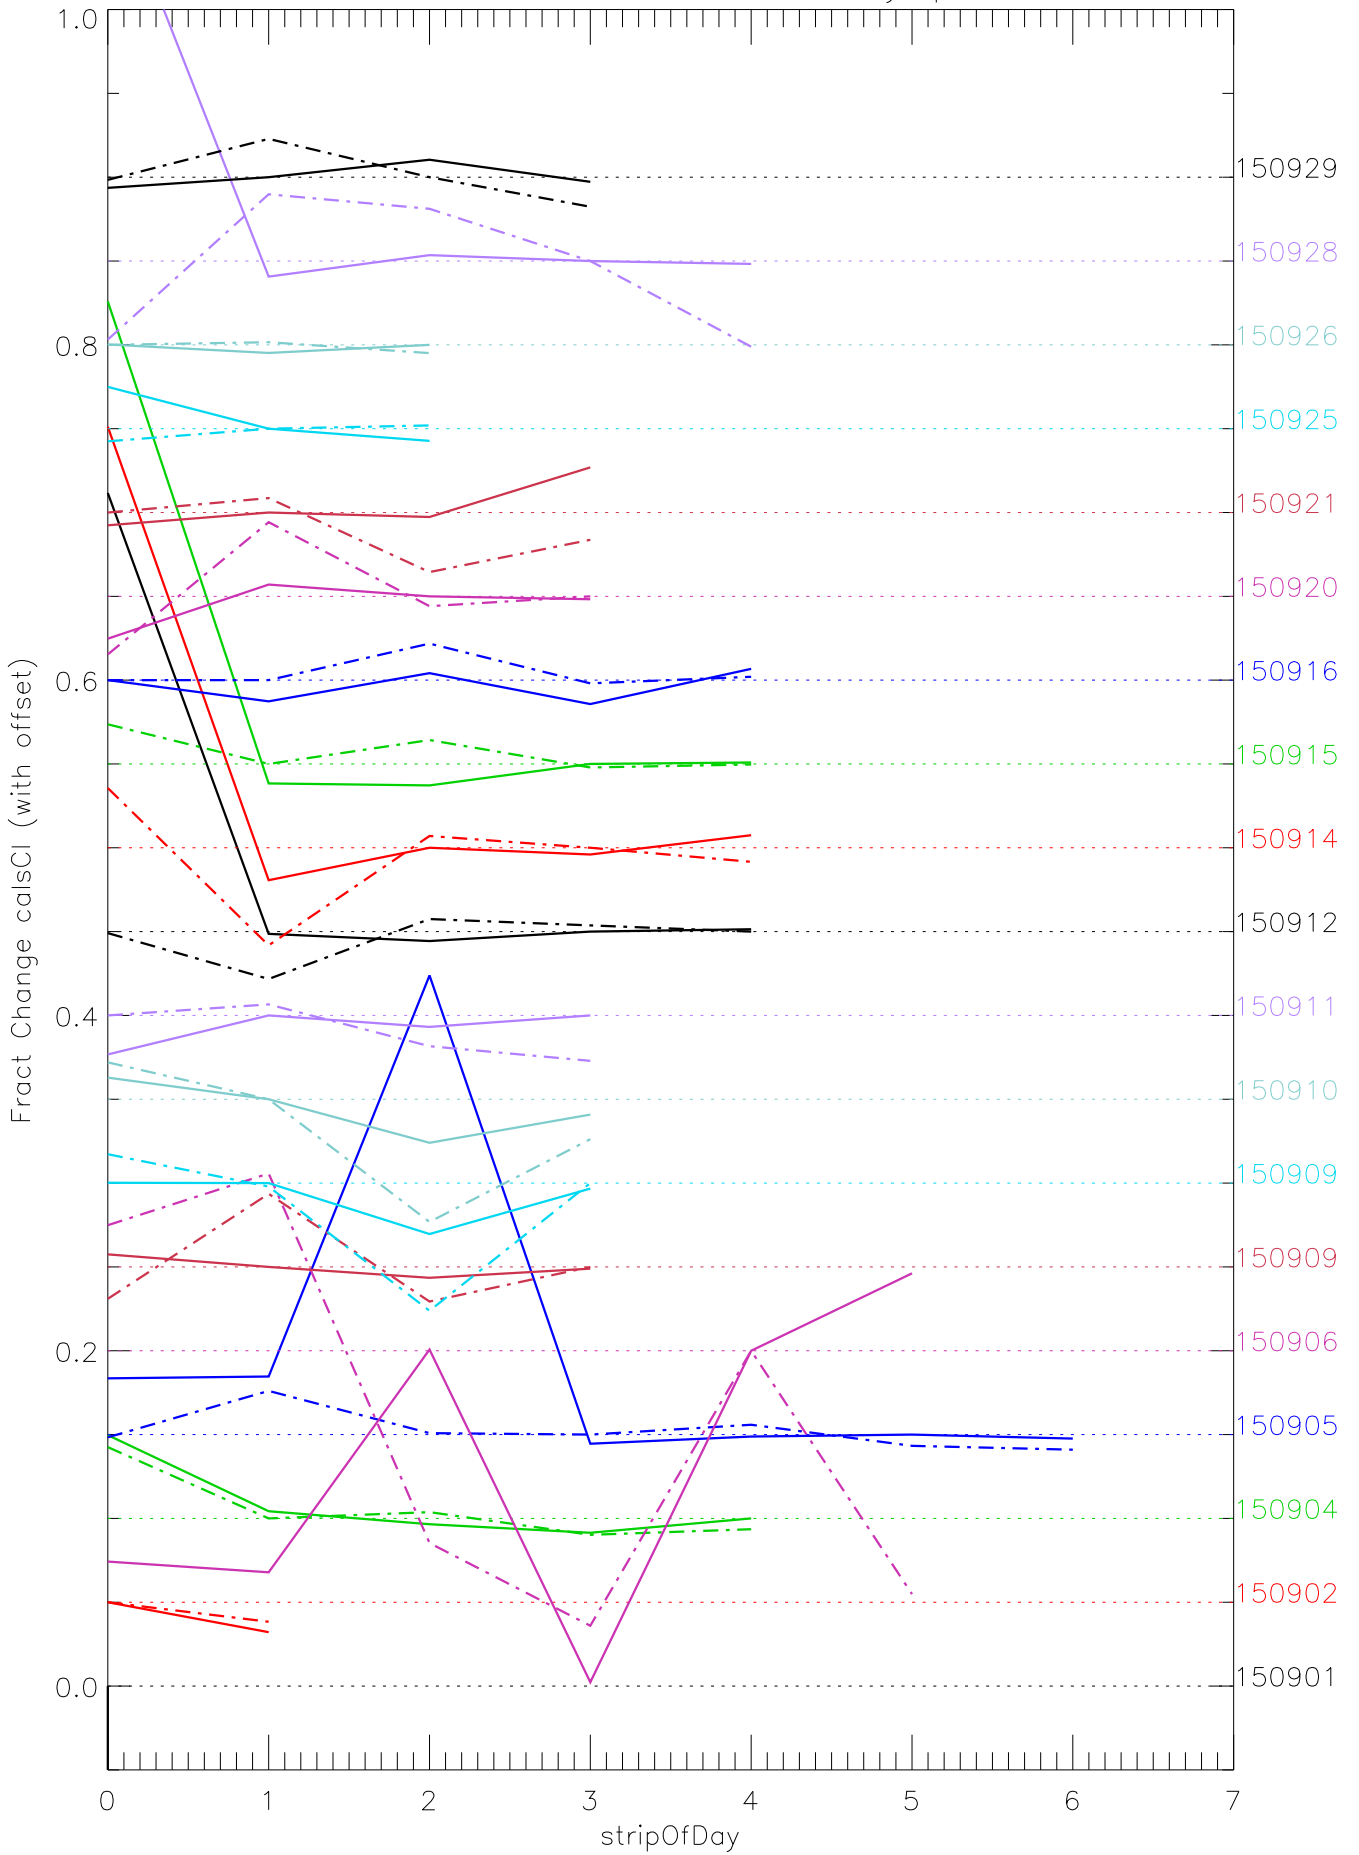

a2048 calsci factors for each day. pixel:0

a2048 calsci factors for each day. pixel:1

a2048 calsci factors for each day. pixel:2

a2048 calsci factors for each day. pixel:3

a2048 calsci factors for each day. pixel:4

a2048 calsci factors for each day. pixel:5

a2048 calsci factors for each day. pixel:6