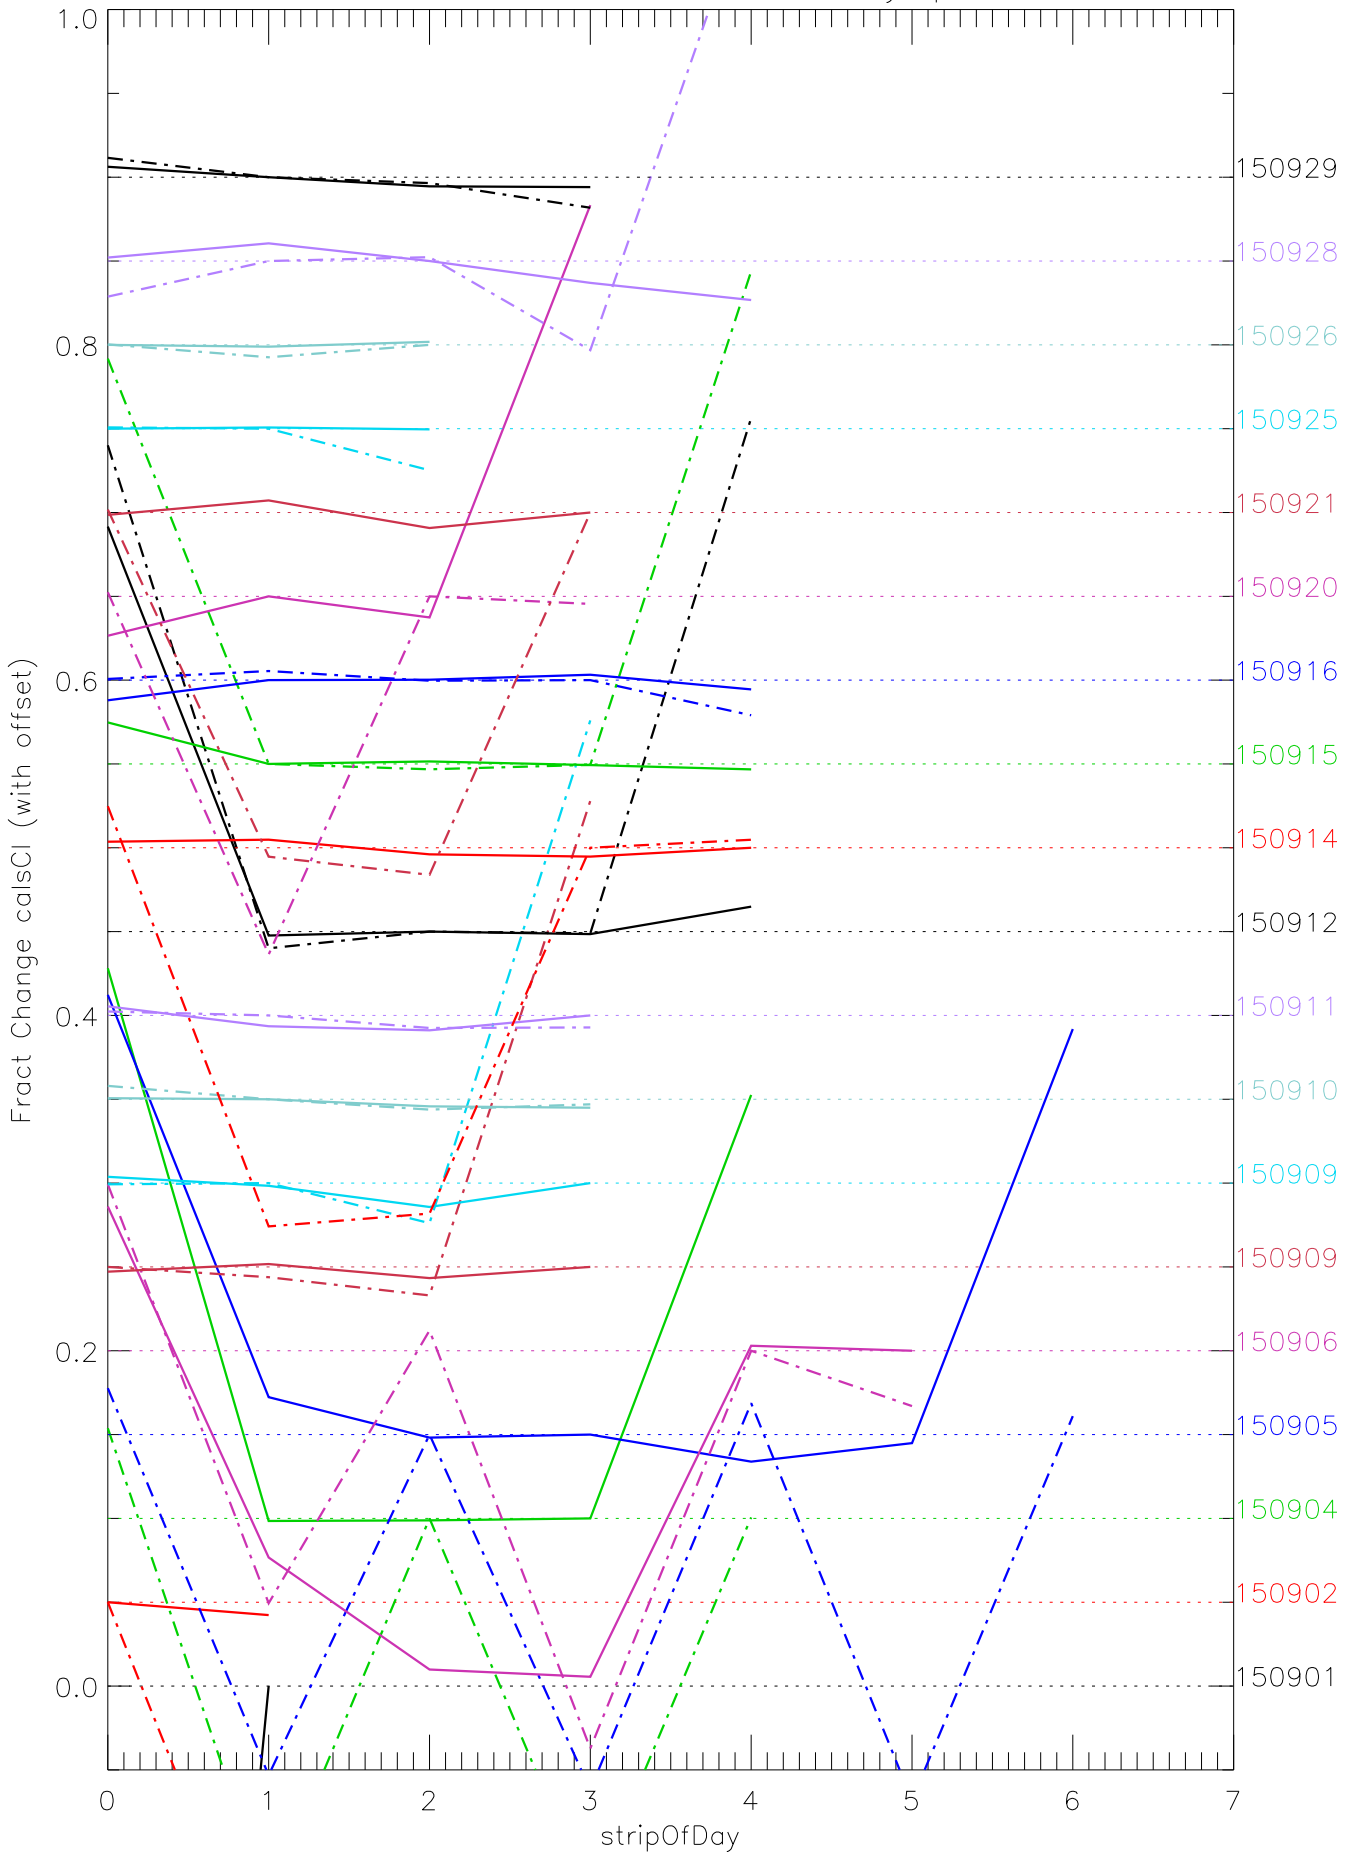

a2048 calsci factors for each day. pixel:0

a2048 calsci factors for each day. pixel:1

a2048 calsci factors for each day. pixel:2

a2048 calsci factors for each day. pixel:3

a2048 calsci factors for each day. pixel:4

a2048 calsci factors for each day. pixel:5

a2048 calsci factors for each day. pixel:6