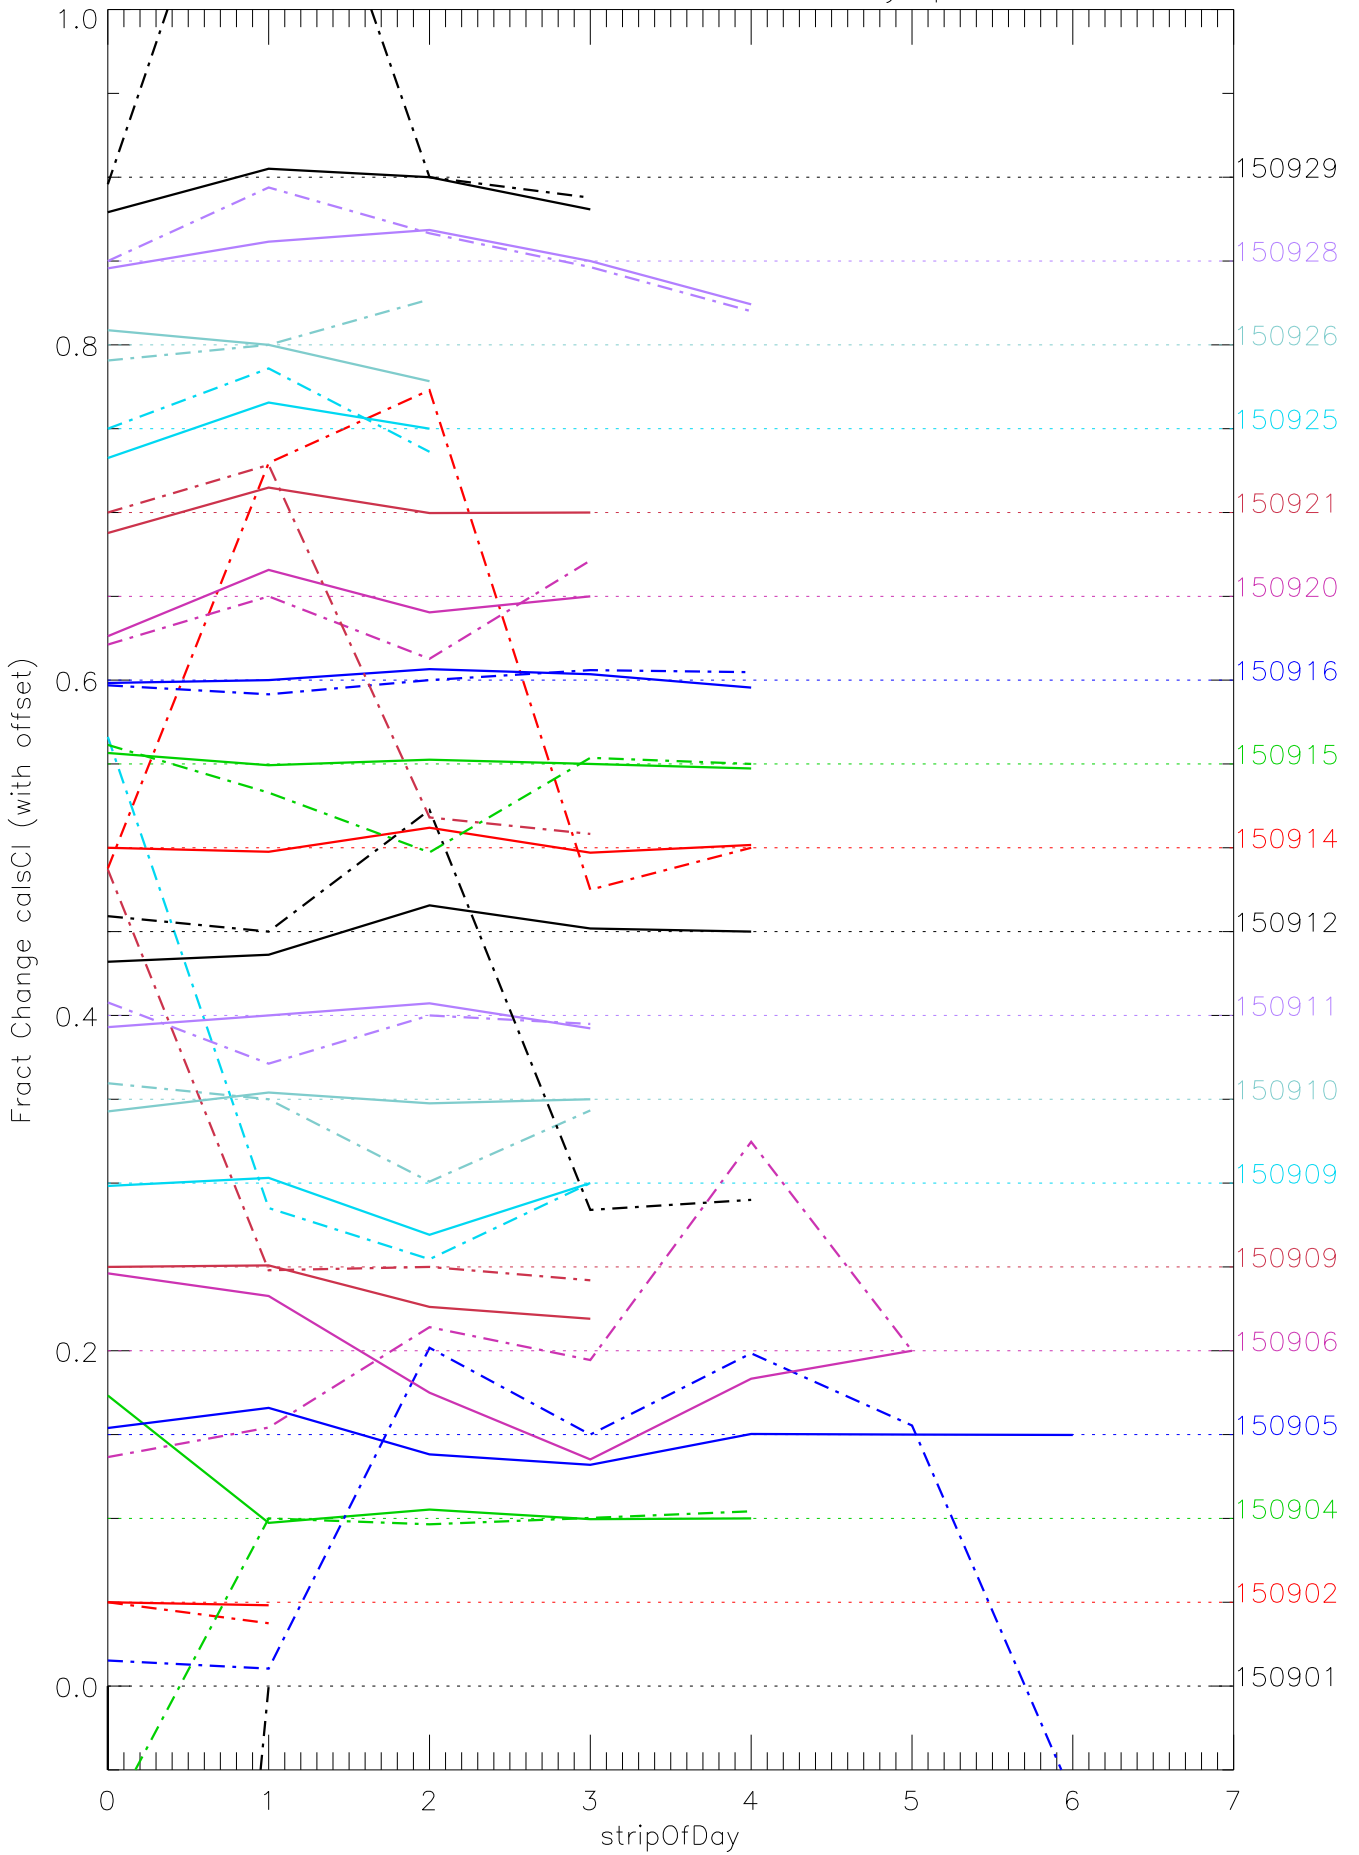

a2048 calsci factors for each day. pixel:0

a2048 calsci factors for each day. pixel:1

a2048 calsci factors for each day. pixel:2

a2048 calsci factors for each day. pixel:3

a2048 calsci factors for each day. pixel:4

a2048 calsci factors for each day. pixel:5

a2048 calsci factors for each day. pixel:6