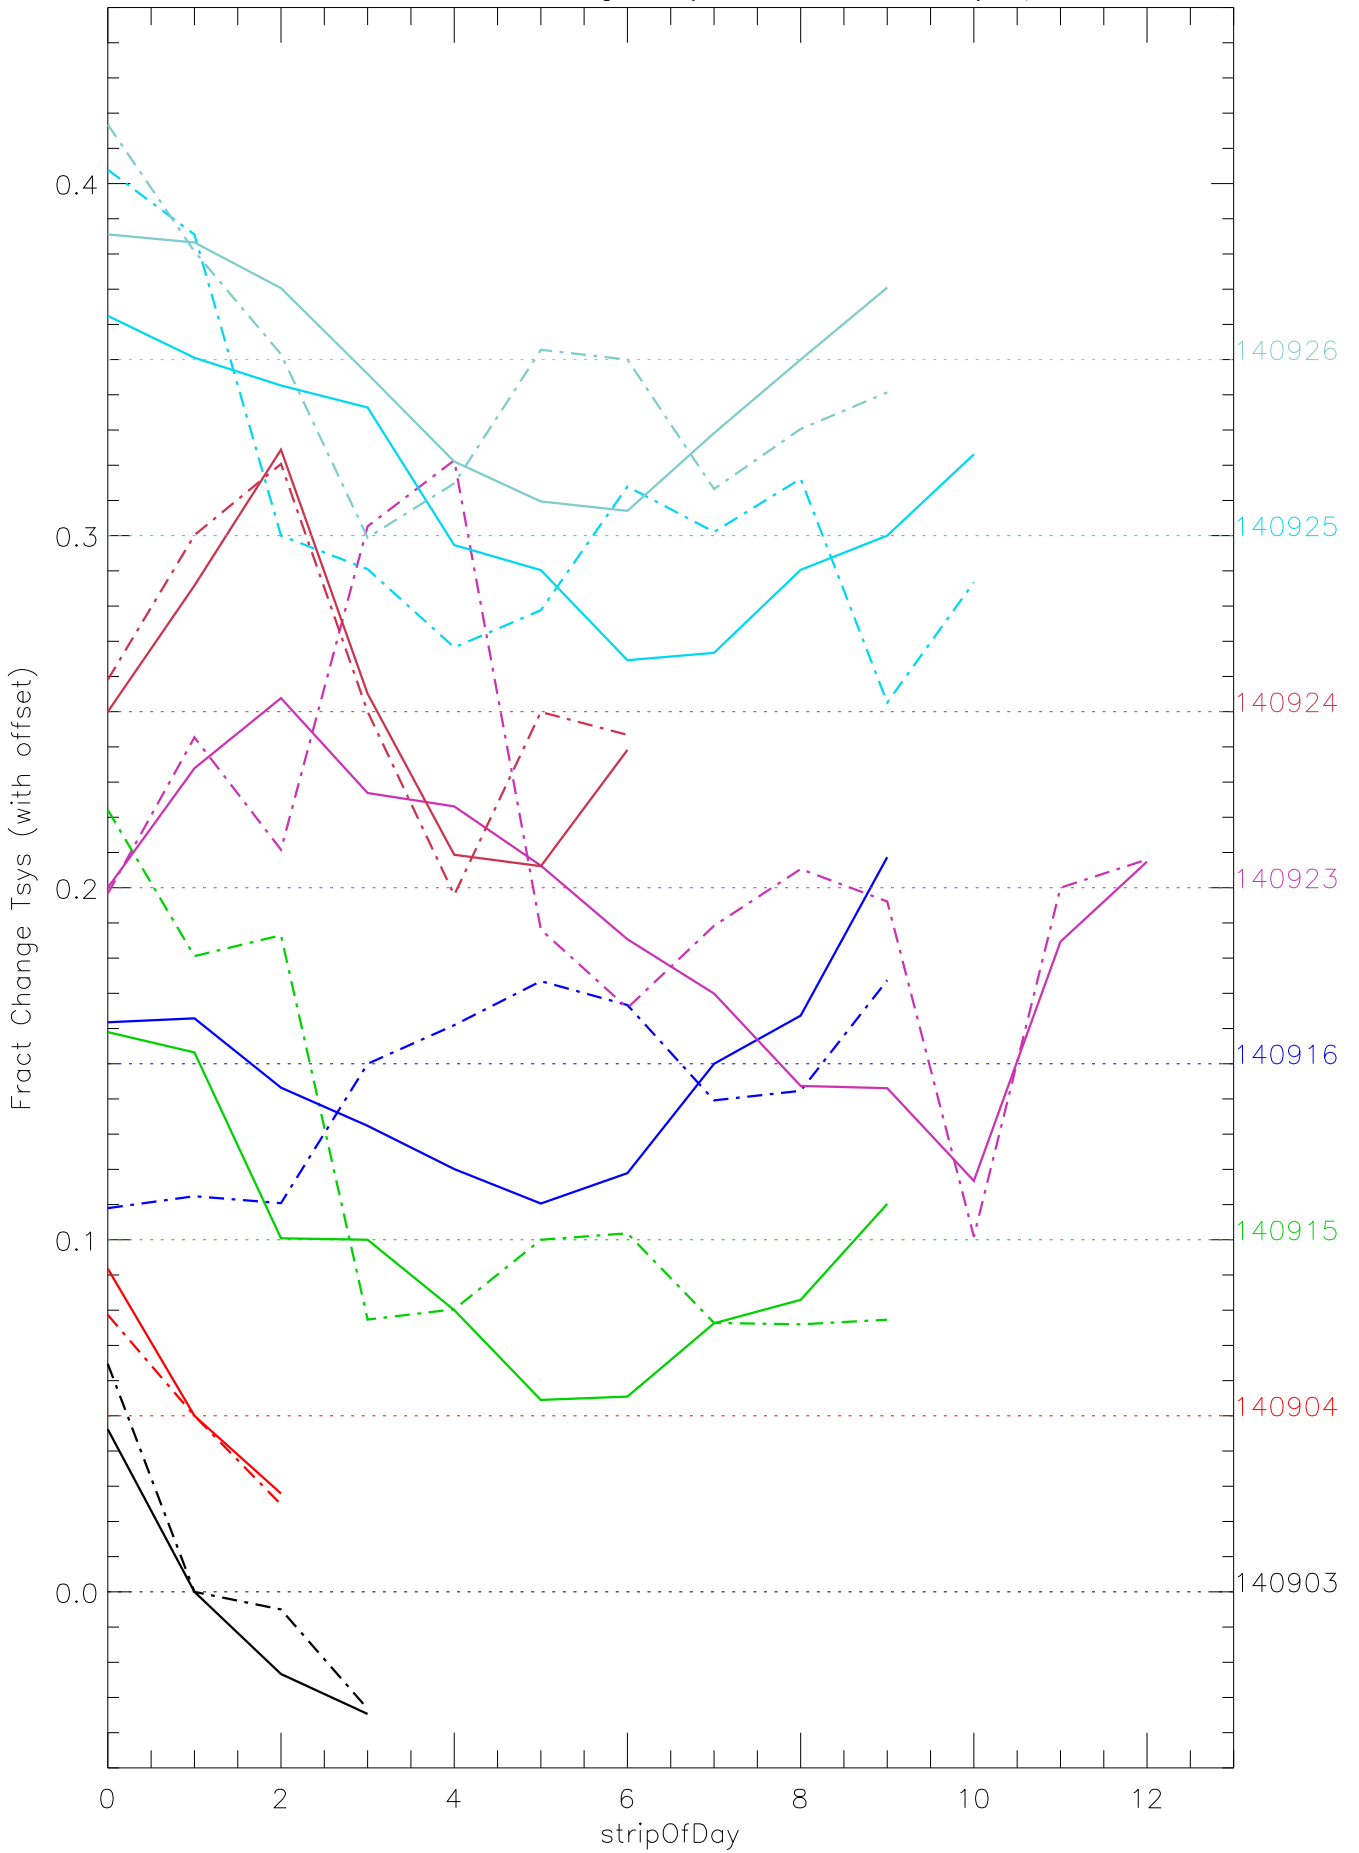

a2048 fractional change TsysK for each day. pixel:0

a2048 fractional change TsysK for each day. pixel:1

a2048 fractional change TsysK for each day. pixel:3

a2048 fractional change TsysK for each day. pixel:4

a2048 fractional change TsysK for each day. pixel:5

a2048 fractional change TsysK for each day. pixel:6