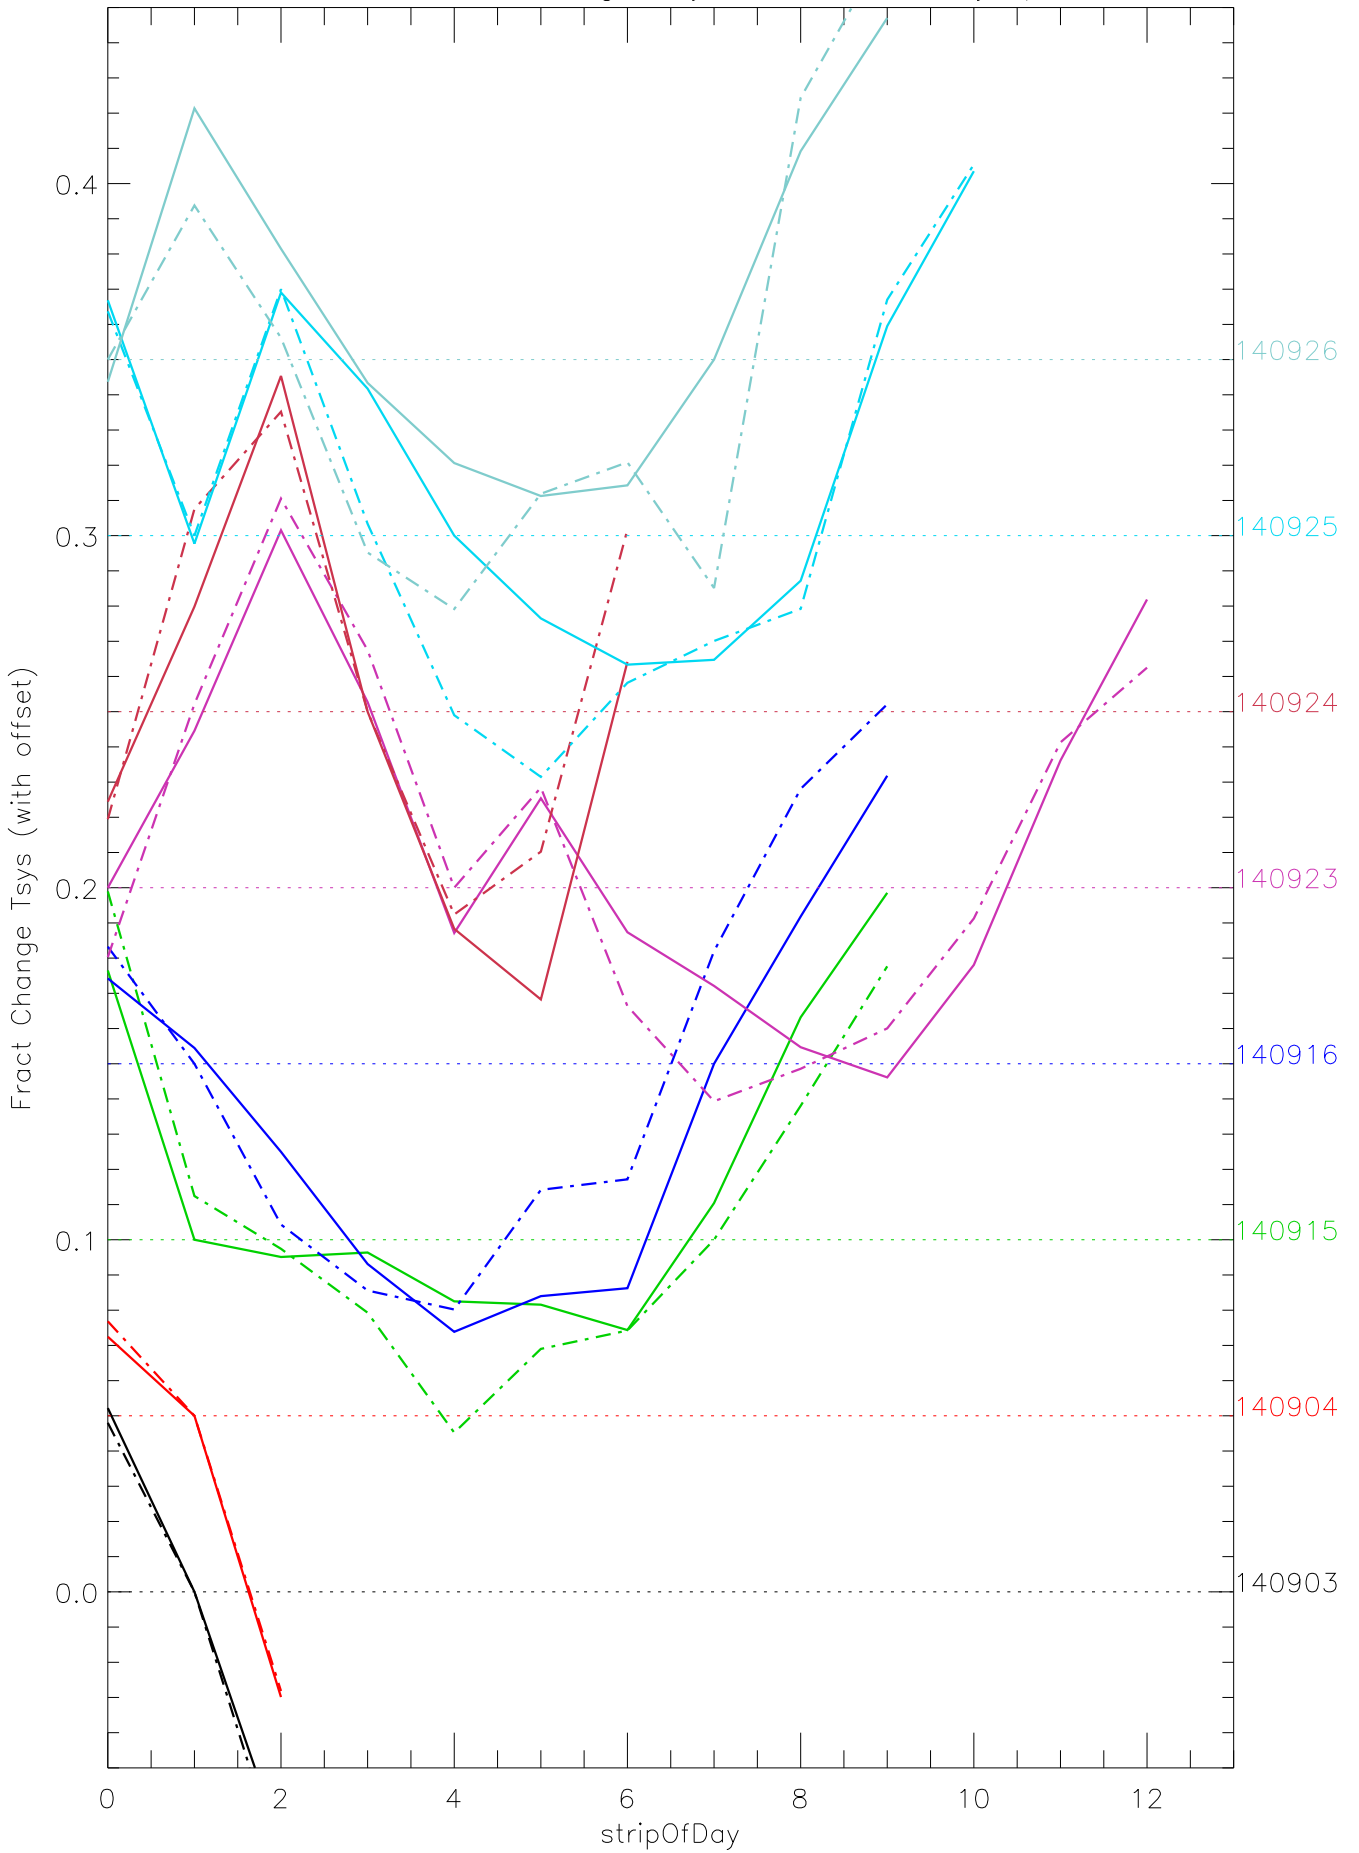

a2048 fractional change TsysK for each day. pixel:0

a2048 fractional change TsysK for each day. pixel:1

a2048 fractional change TsysK for each day. pixel:3

a2048 fractional change TsysK for each day. pixel:4

a2048 fractional change TsysK for each day. pixel:5

a2048 fractional change TsysK for each day. pixel:6