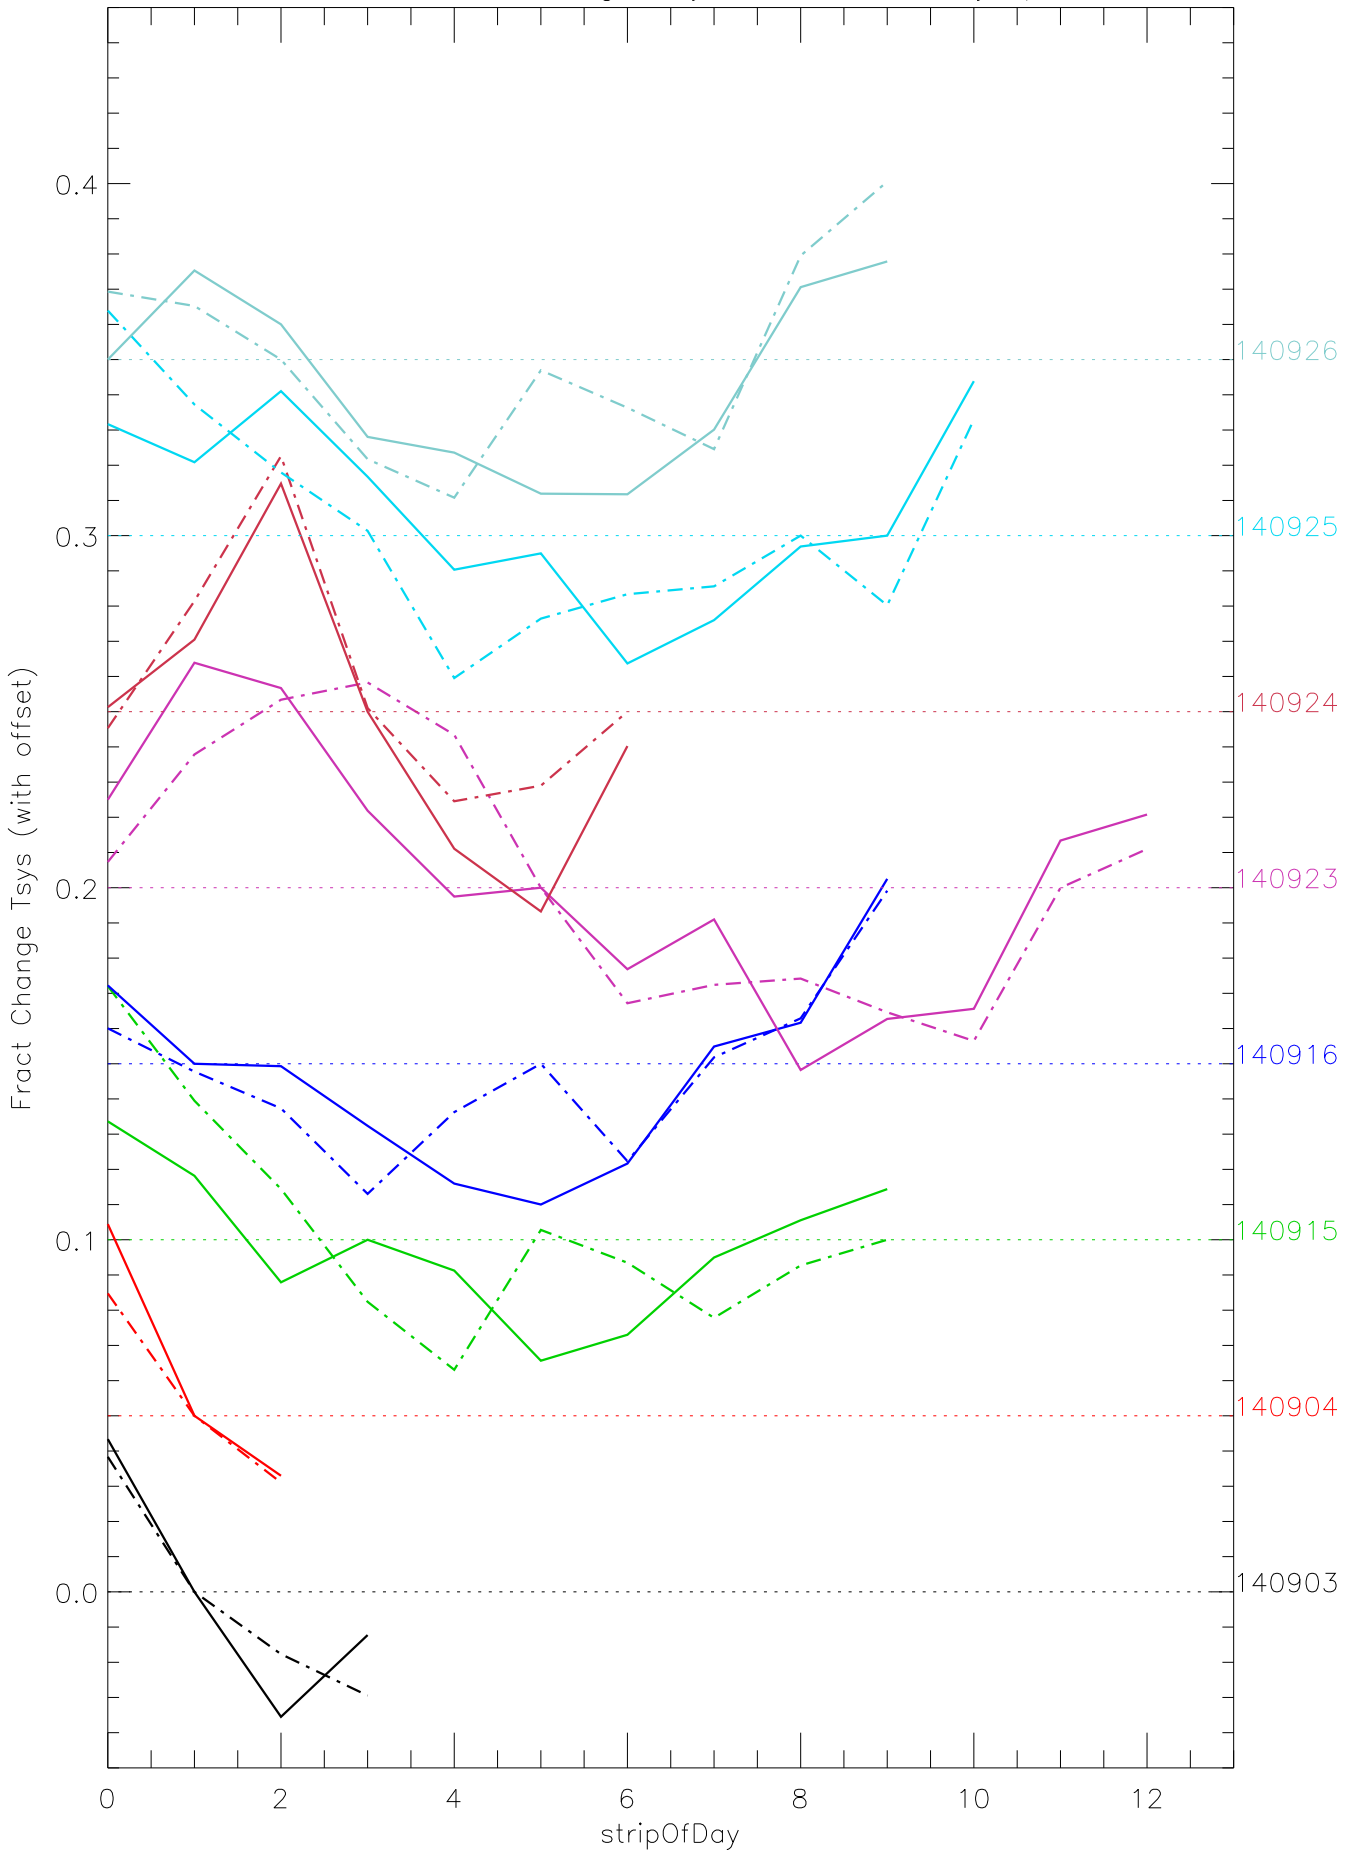

a2048 fractional change TsysK for each day. pixel:0

a2048 fractional change TsysK for each day. pixel:1

a2048 fractional change TsysK for each day. pixel:3

a2048 fractional change TsysK for each day. pixel:4

a2048 fractional change TsysK for each day. pixel:5

a2048 fractional change TsysK for each day. pixel:6