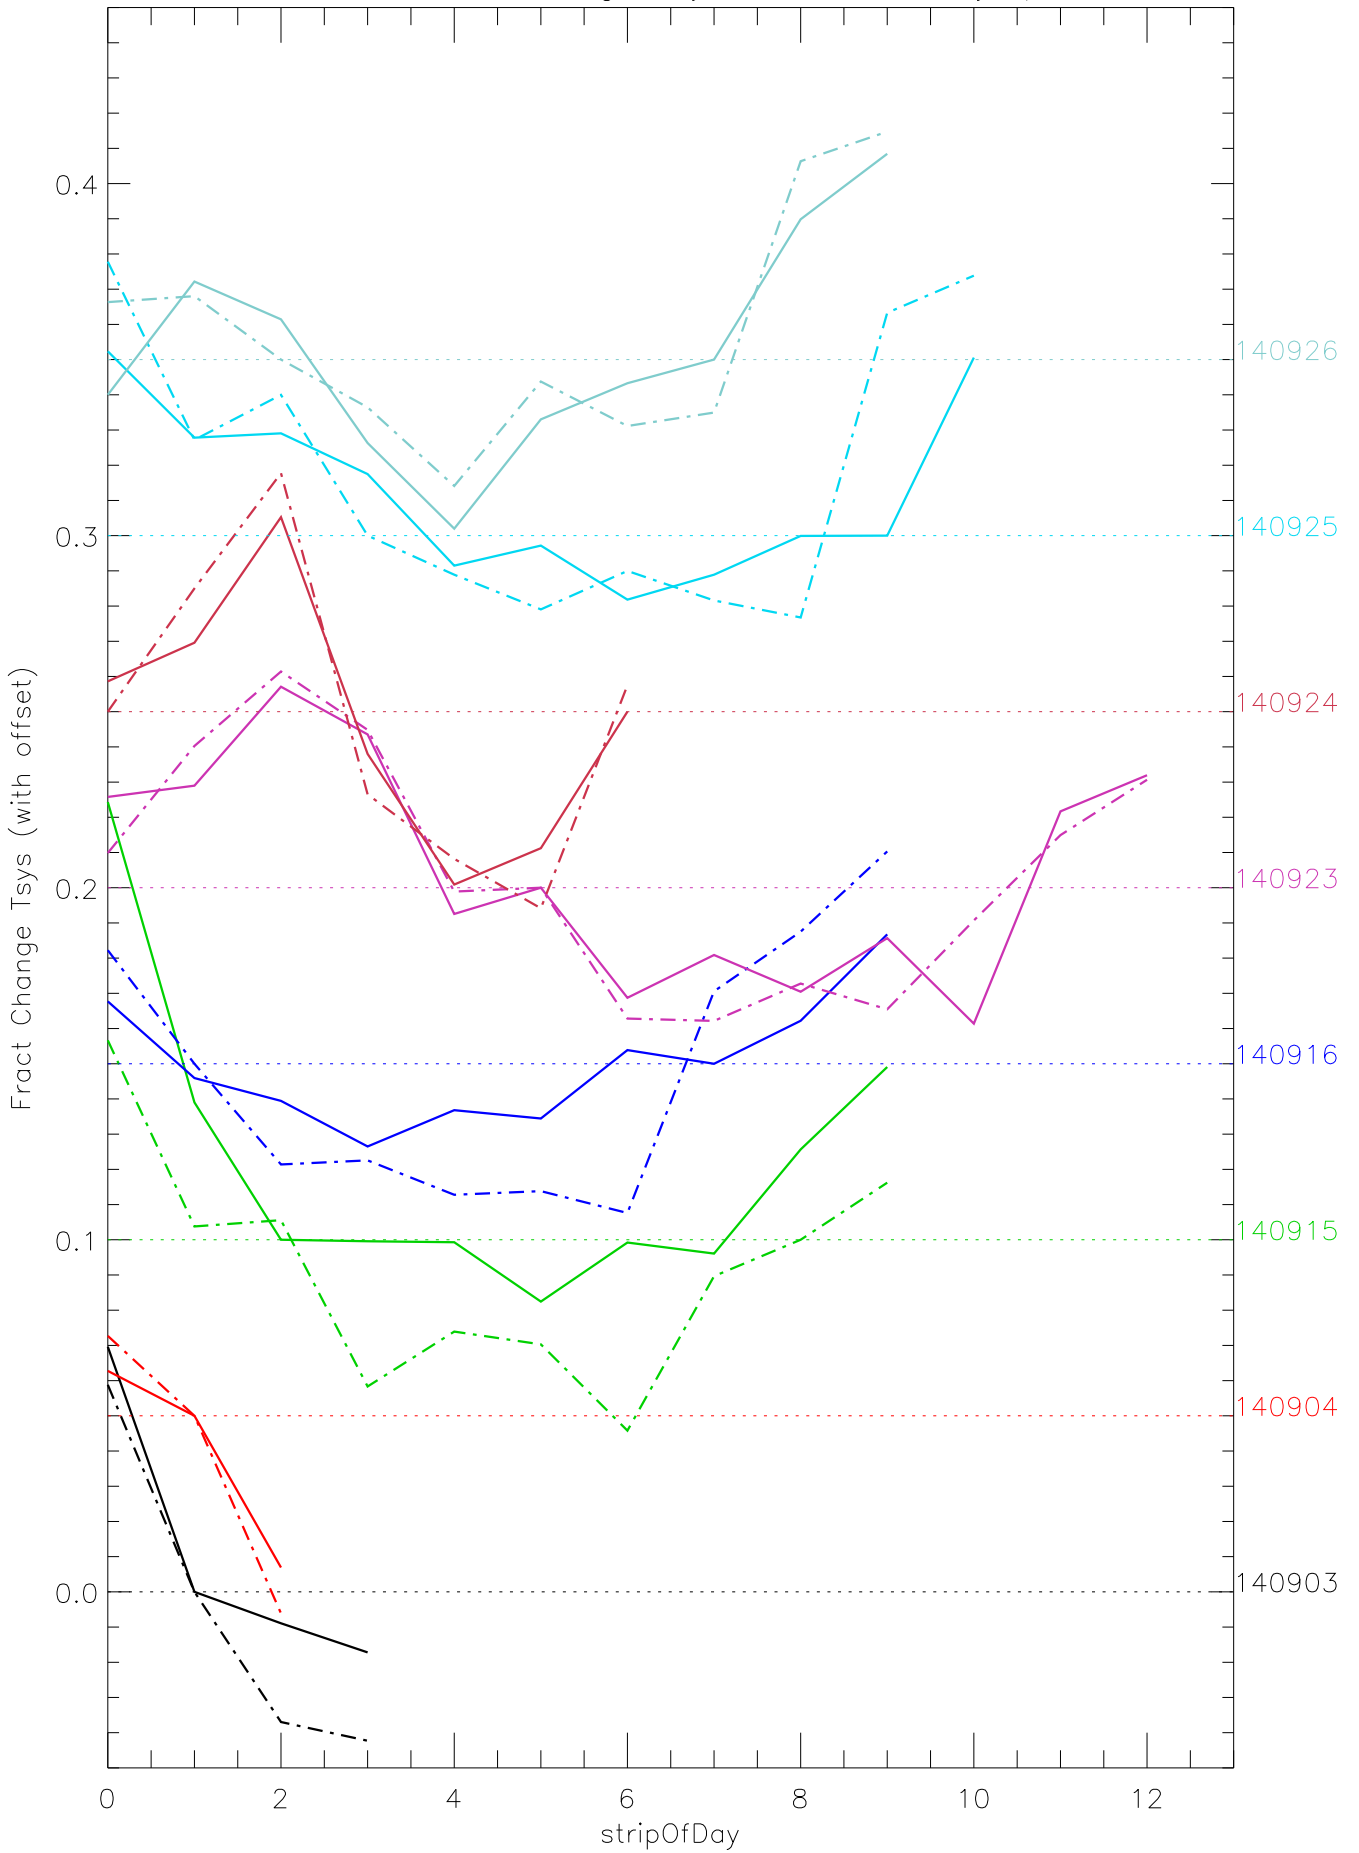

a2048 fractional change TsysK for each day. pixel:0

a2048 fractional change TsysK for each day. pixel:1

a2048 fractional change TsysK for each day. pixel:3

a2048 fractional change TsysK for each day. pixel:4

a2048 fractional change TsysK for each day. pixel:5

a2048 fractional change TsysK for each day. pixel:6