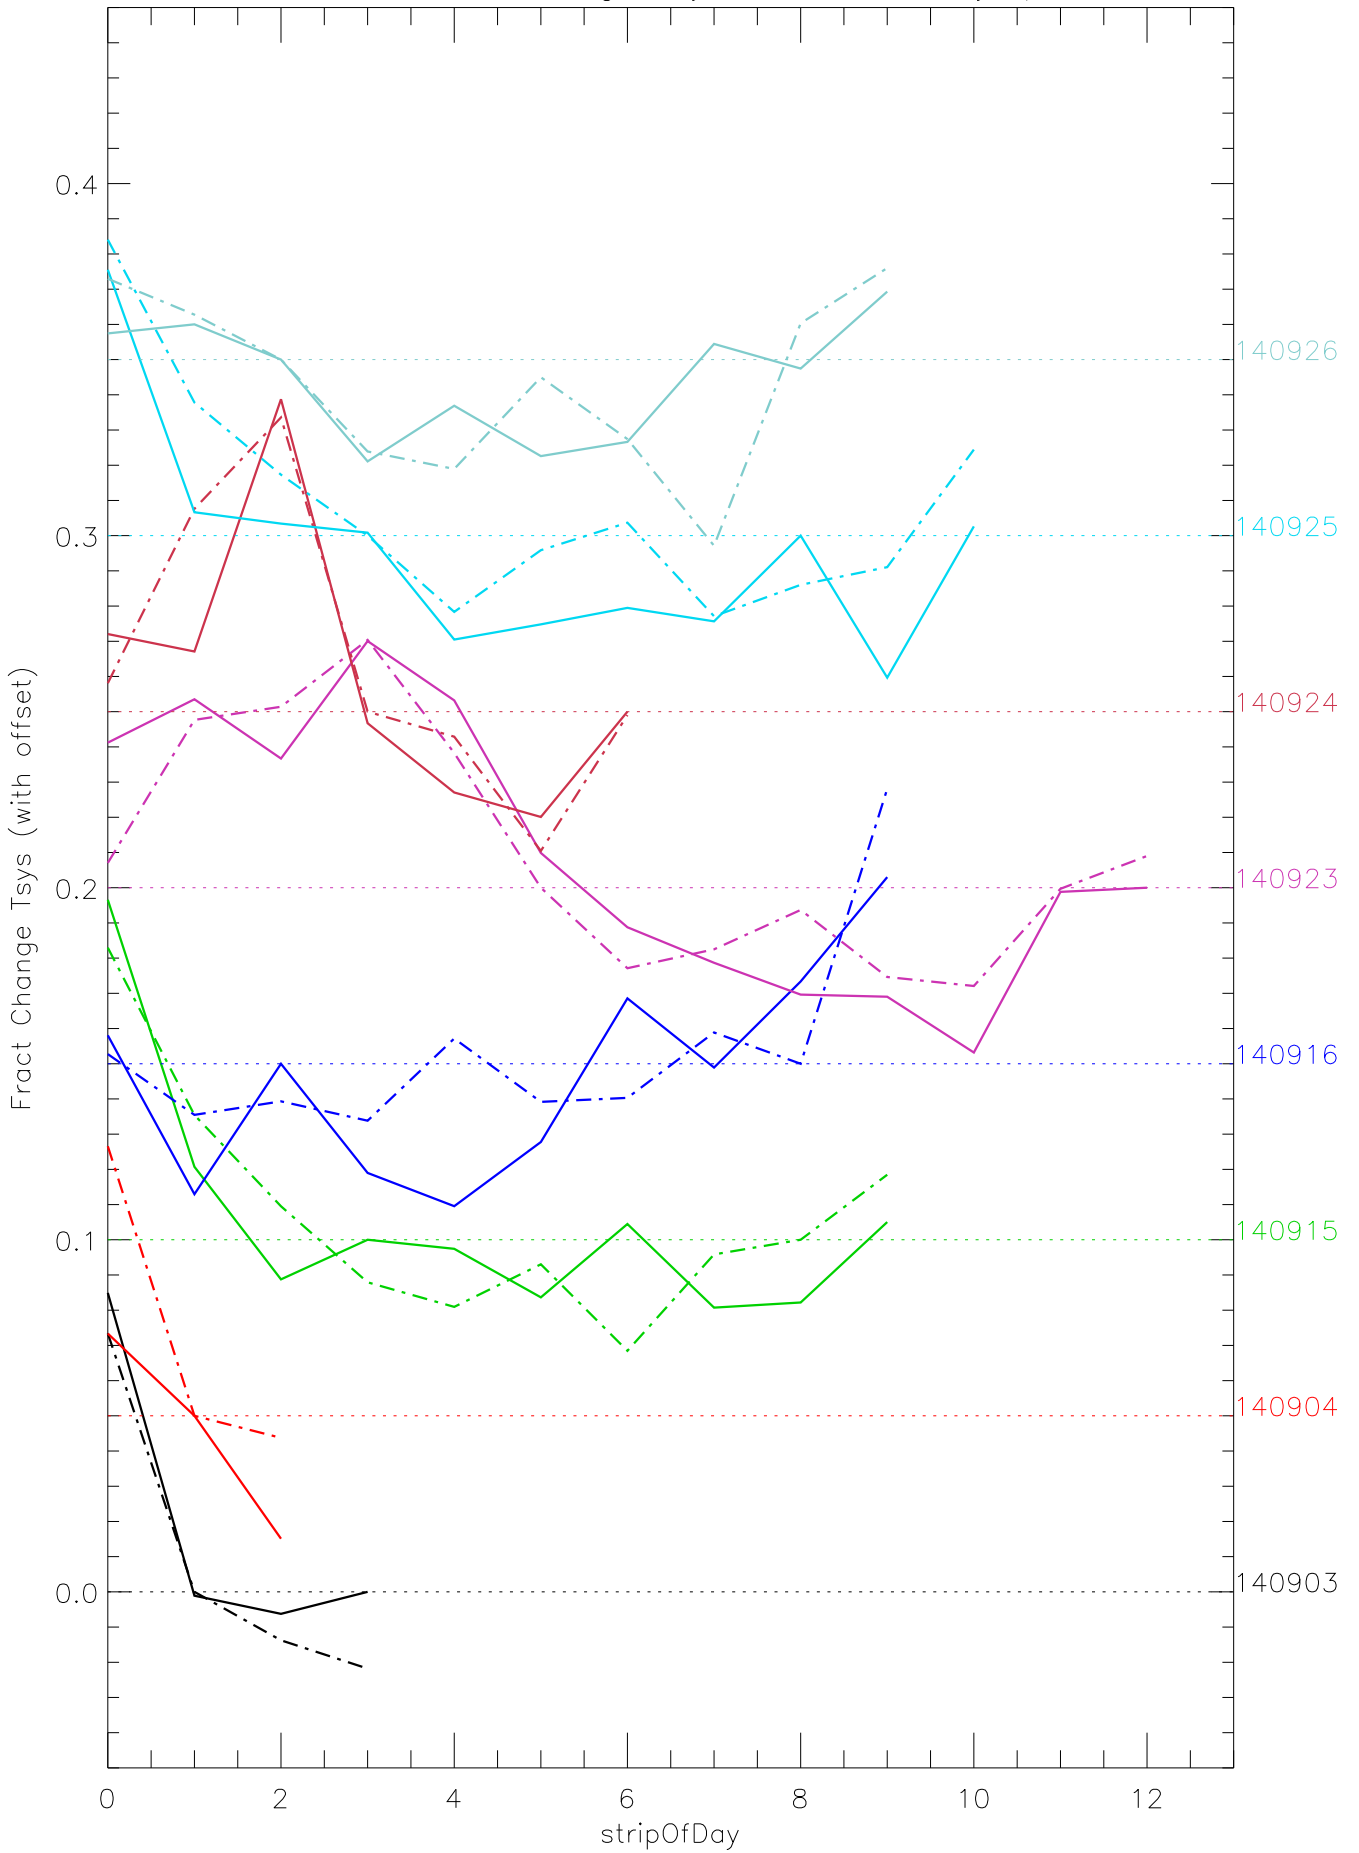

a2048 fractional change TsysK for each day. pixel:0

a2048 fractional change TsysK for each day. pixel:1

a2048 fractional change TsysK for each day. pixel:3

a2048 fractional change TsysK for each day. pixel:4

a2048 fractional change TsysK for each day. pixel:5

a2048 fractional change TsysK for each day. pixel:6