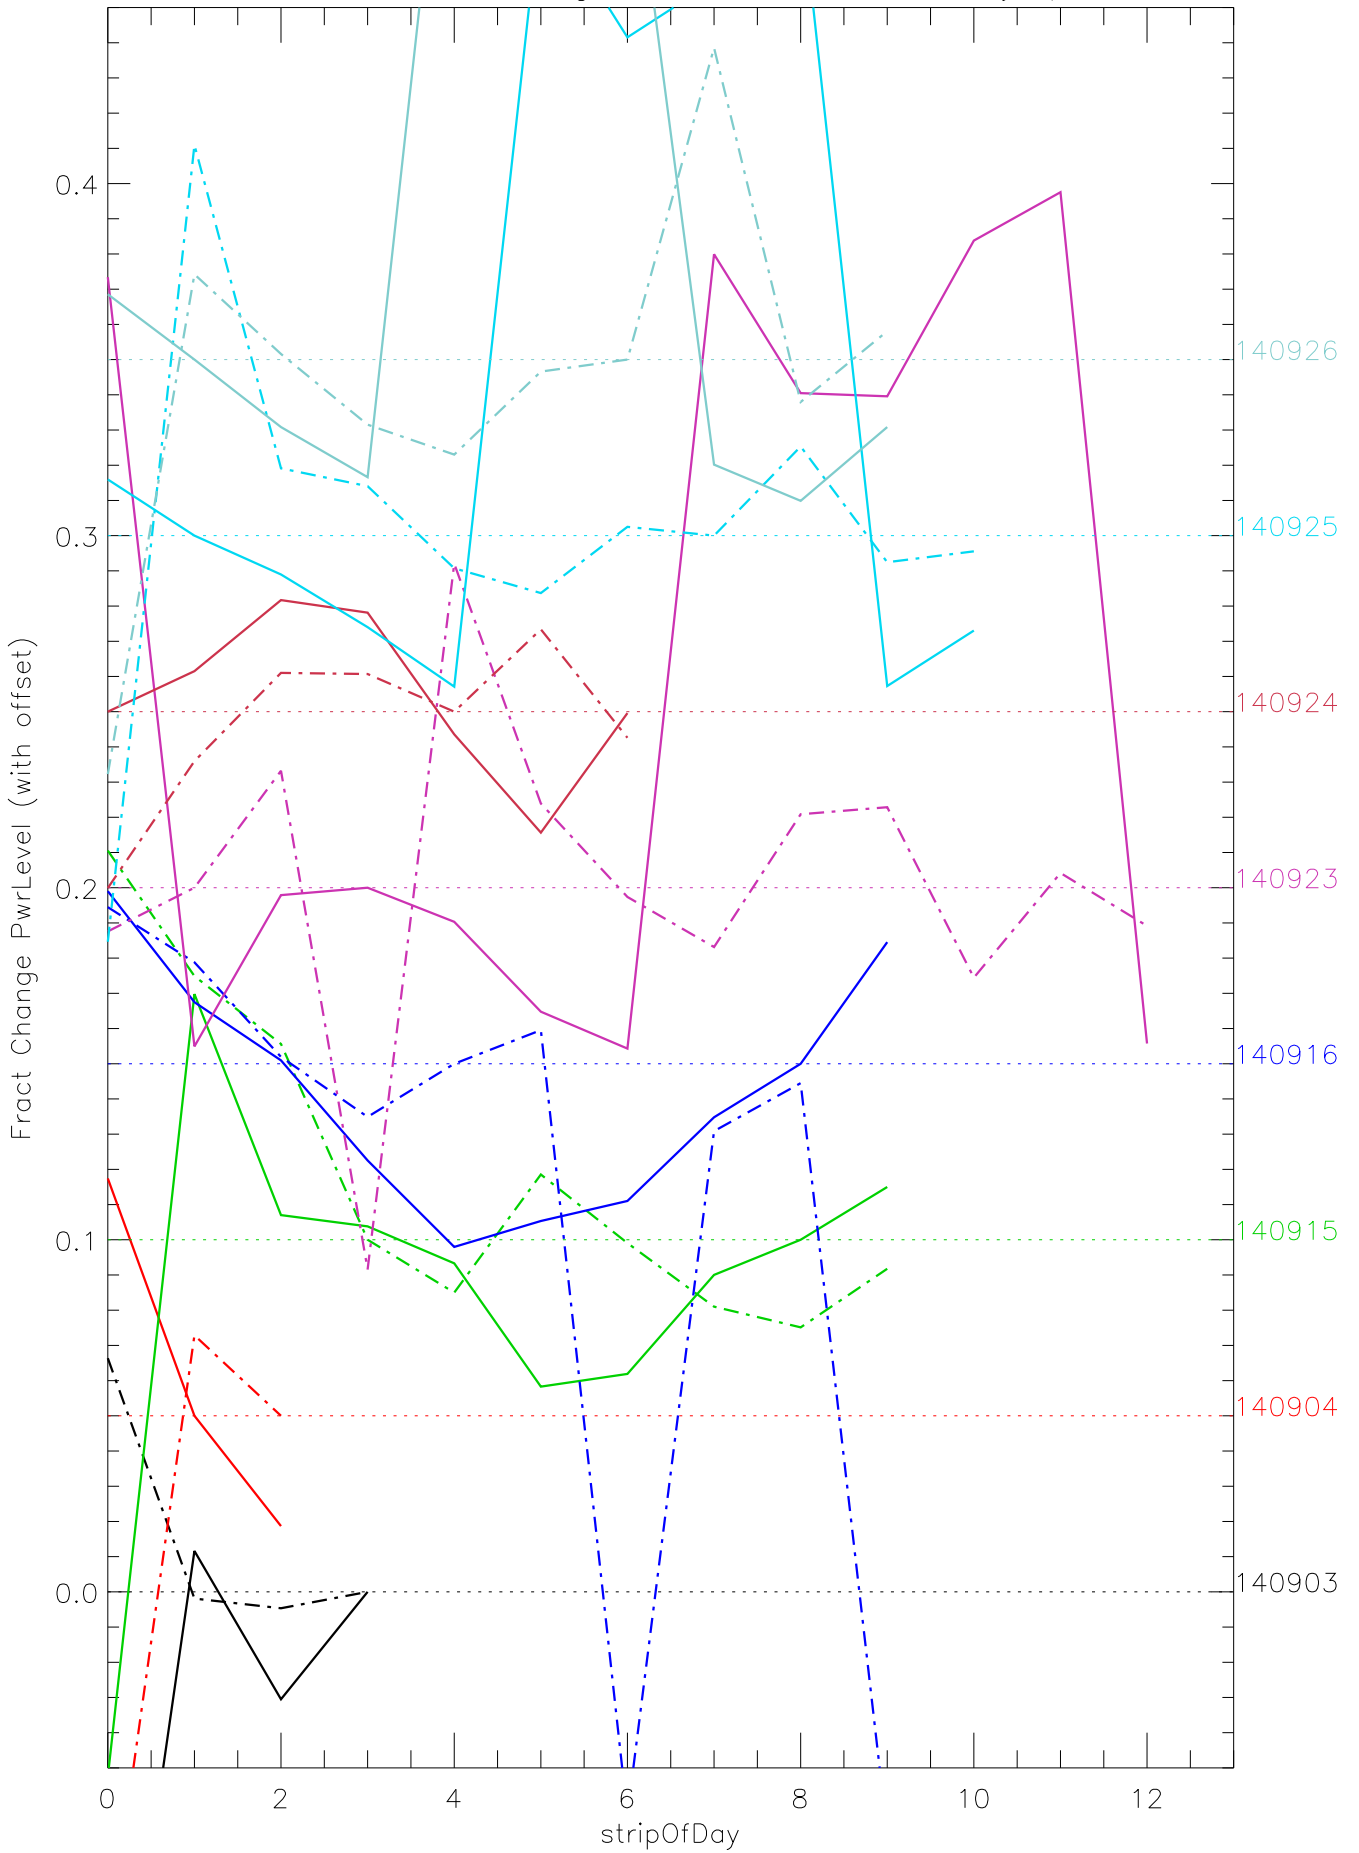

a2048 fractional change PwrLevel for each day. pixel:0

a2048 fractional change PwrLevel for each day. pixel:1

a2048 fractional change PwrLevel for each day. pixel:2

a2048 fractional change PwrLevel for each day. pixel:3

a2048 fractional change PwrLevel for each day. pixel:4

a2048 fractional change PwrLevel for each day. pixel:5

a2048 fractional change PwrLevel for each day. pixel:6