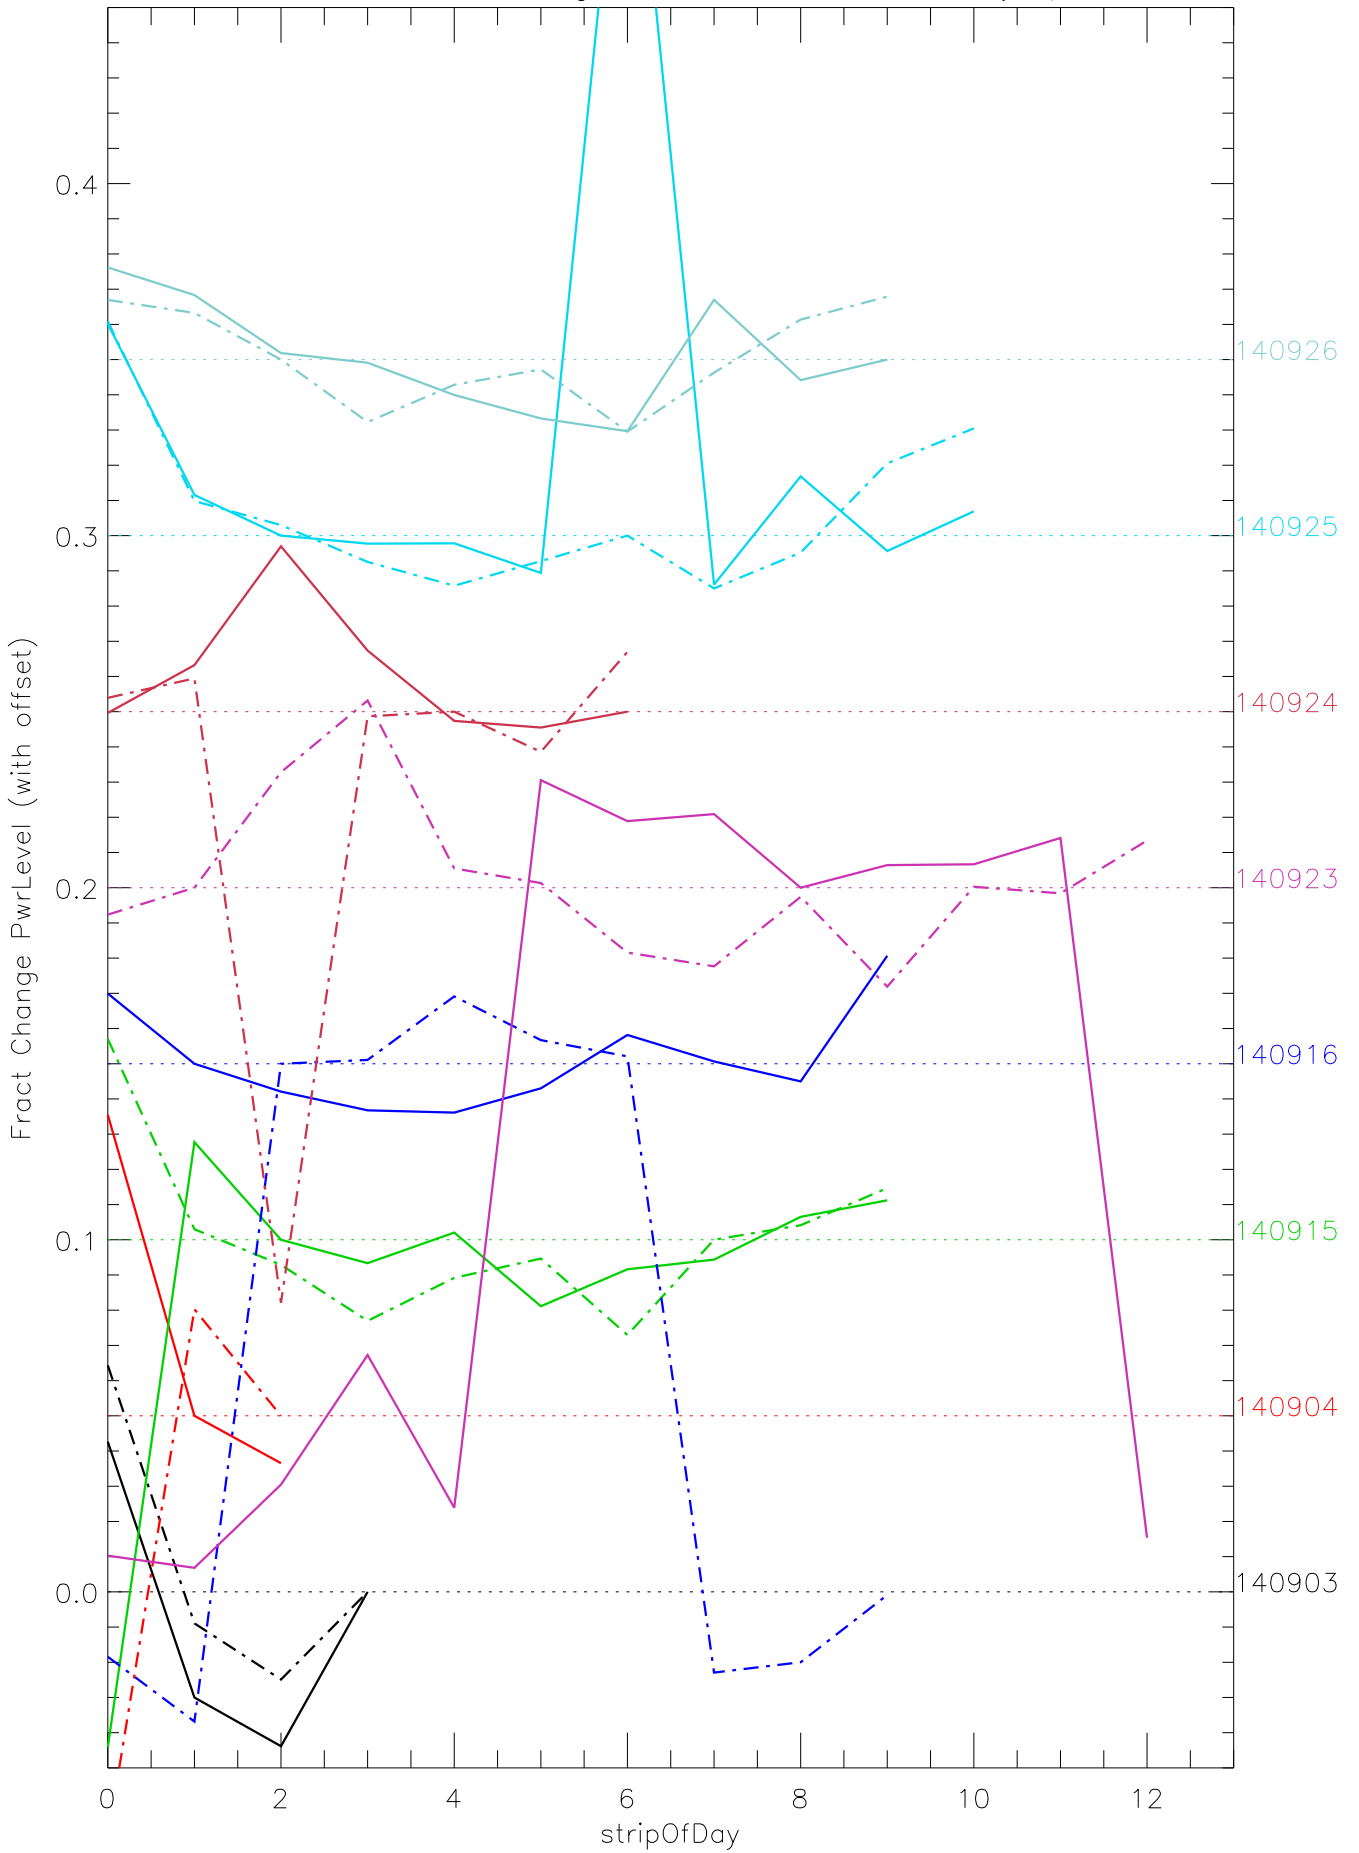

a2048 fractional change PwrLevel for each day. pixel:0

a2048 fractional change PwrLevel for each day. pixel:1

a2048 fractional change PwrLevel for each day. pixel:2

a2048 fractional change PwrLevel for each day. pixel:3

a2048 fractional change PwrLevel for each day. pixel:4

a2048 fractional change PwrLevel for each day. pixel:5

a2048 fractional change PwrLevel for each day. pixel:6