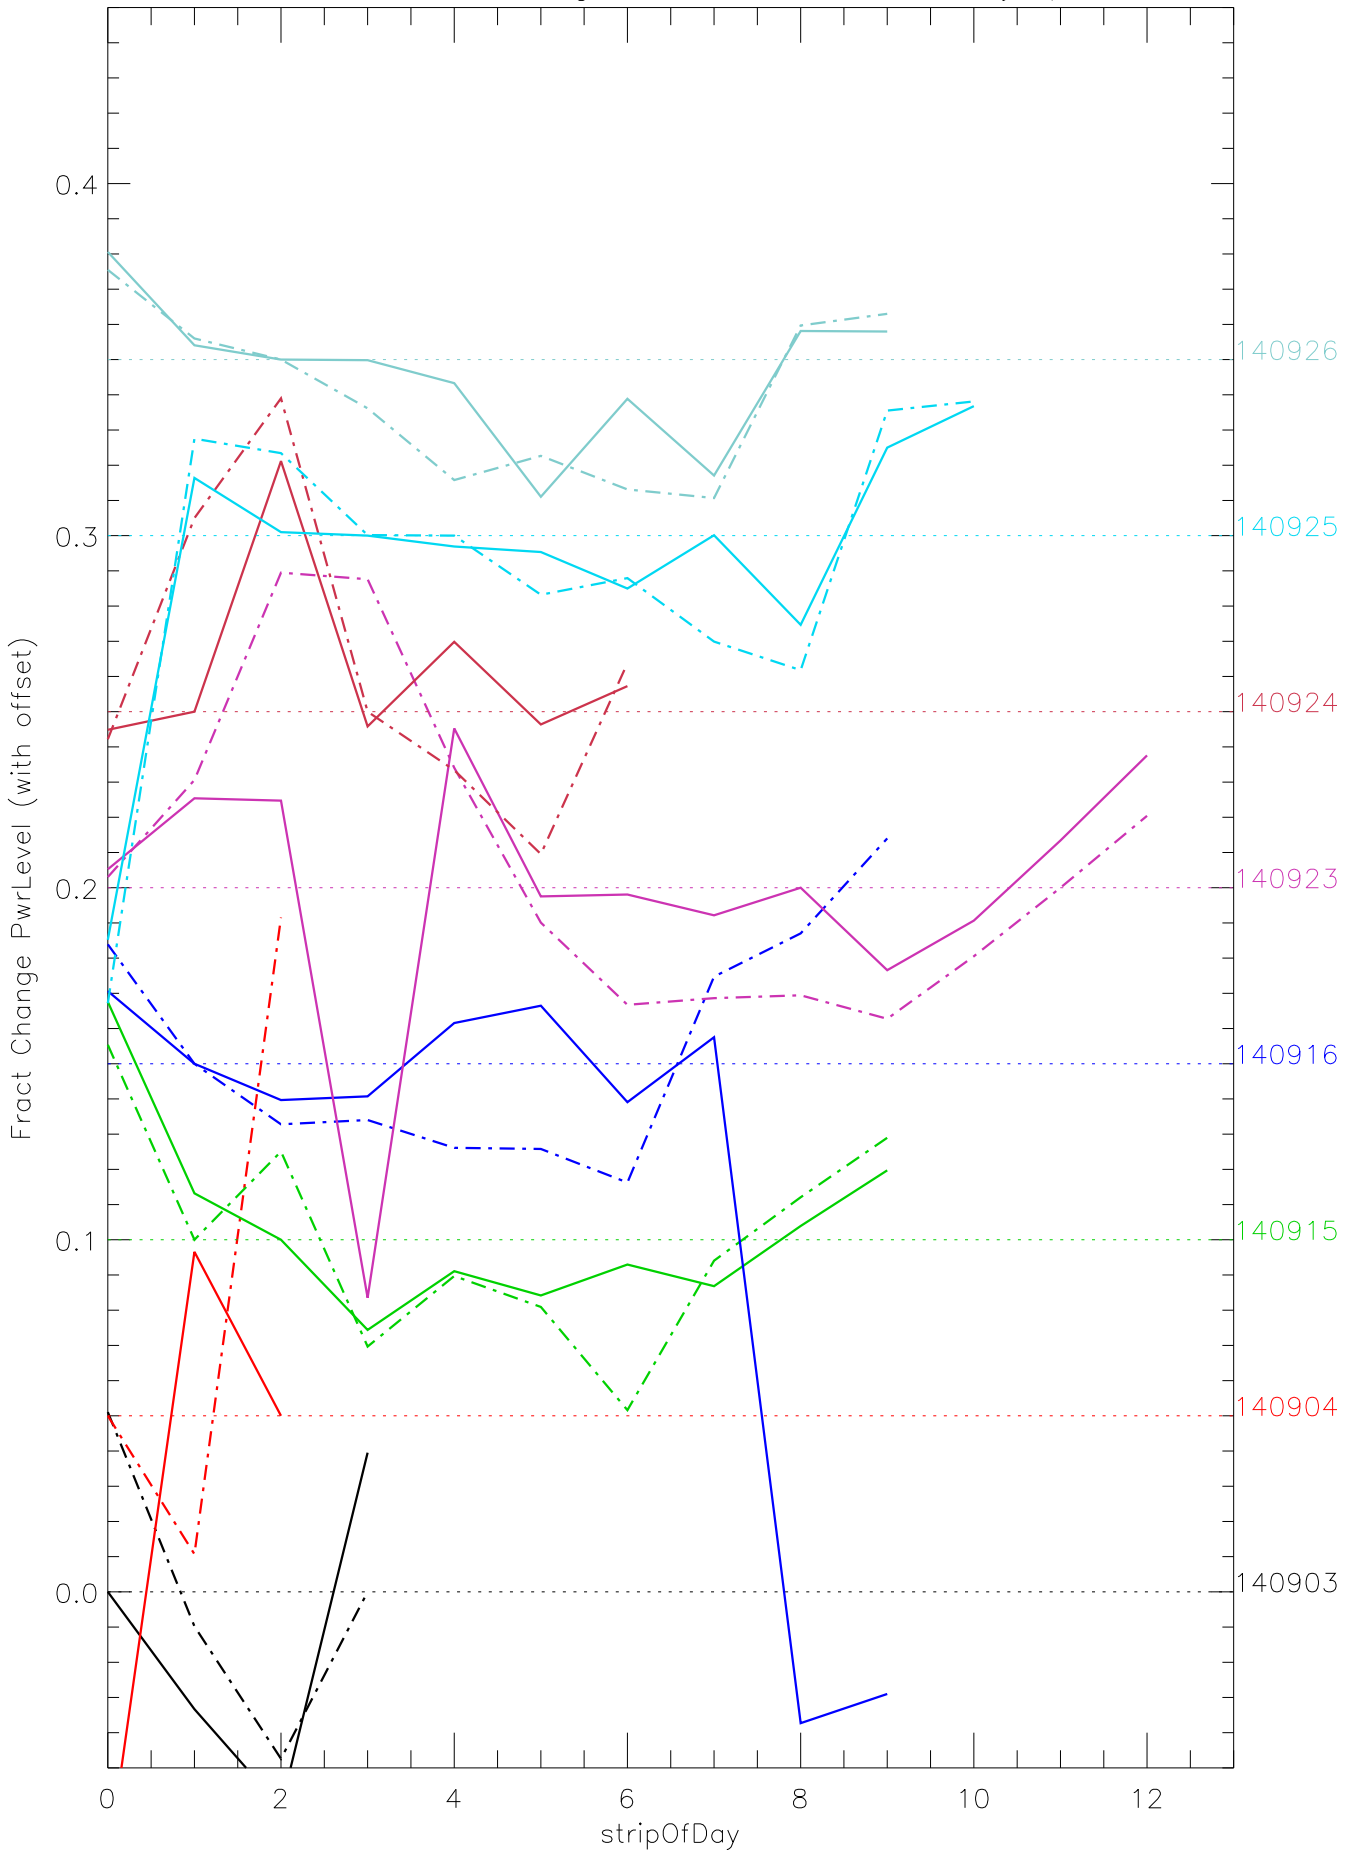

a2048 fractional change PwrLevel for each day. pixel:0

a2048 fractional change PwrLevel for each day. pixel:1

a2048 fractional change PwrLevel for each day. pixel:2

a2048 fractional change PwrLevel for each day. pixel:3

a2048 fractional change PwrLevel for each day. pixel:4

a2048 fractional change PwrLevel for each day. pixel:5

a2048 fractional change PwrLevel for each day. pixel:6