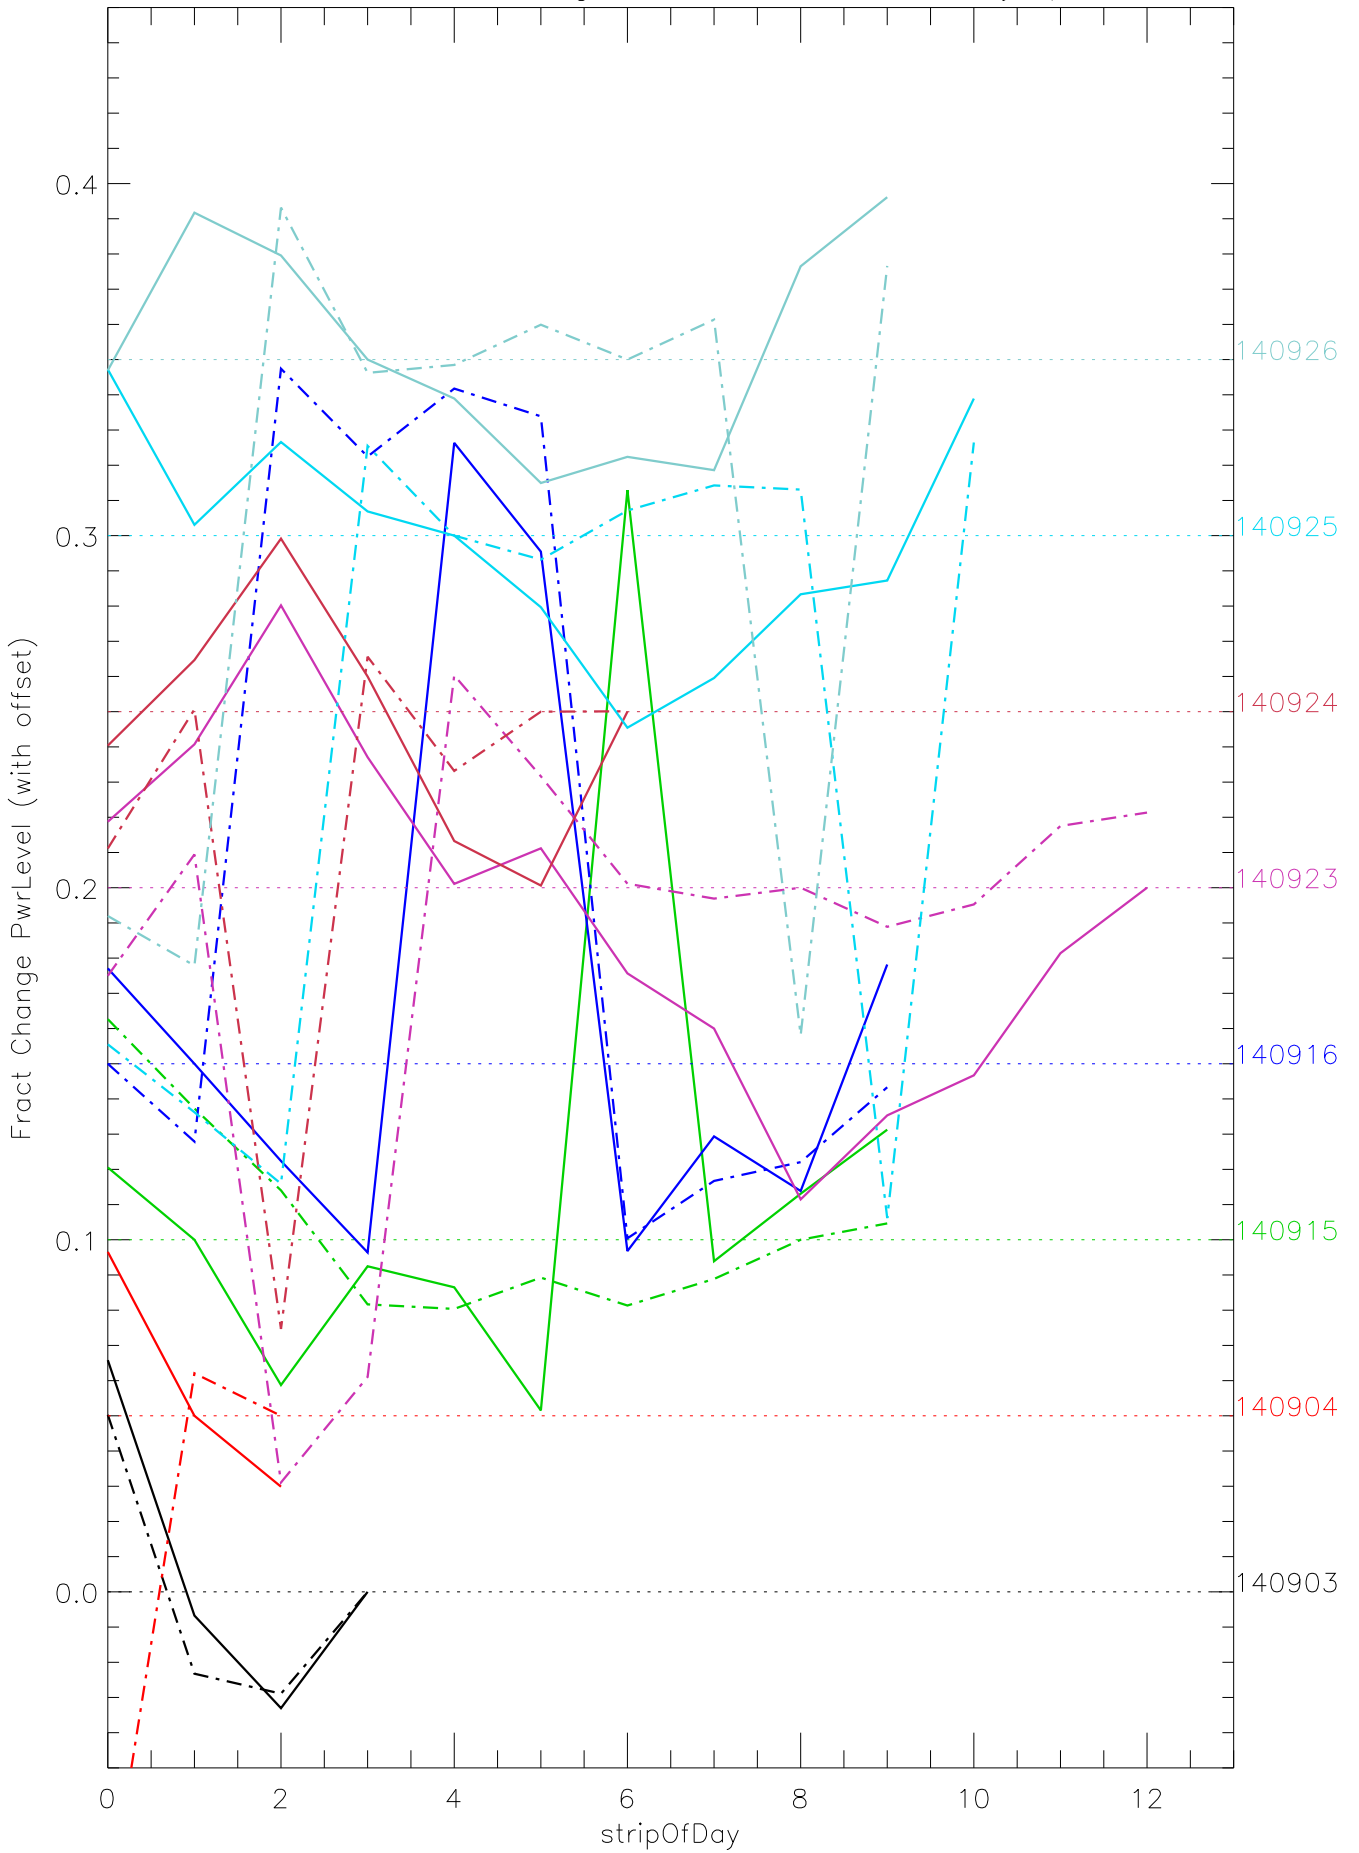

a2048 fractional change PwrLevel for each day. pixel:0

a2048 fractional change PwrLevel for each day. pixel:1

a2048 fractional change PwrLevel for each day. pixel:2

a2048 fractional change PwrLevel for each day. pixel:3

a2048 fractional change PwrLevel for each day. pixel:4

a2048 fractional change PwrLevel for each day. pixel:5

a2048 fractional change PwrLevel for each day. pixel:6