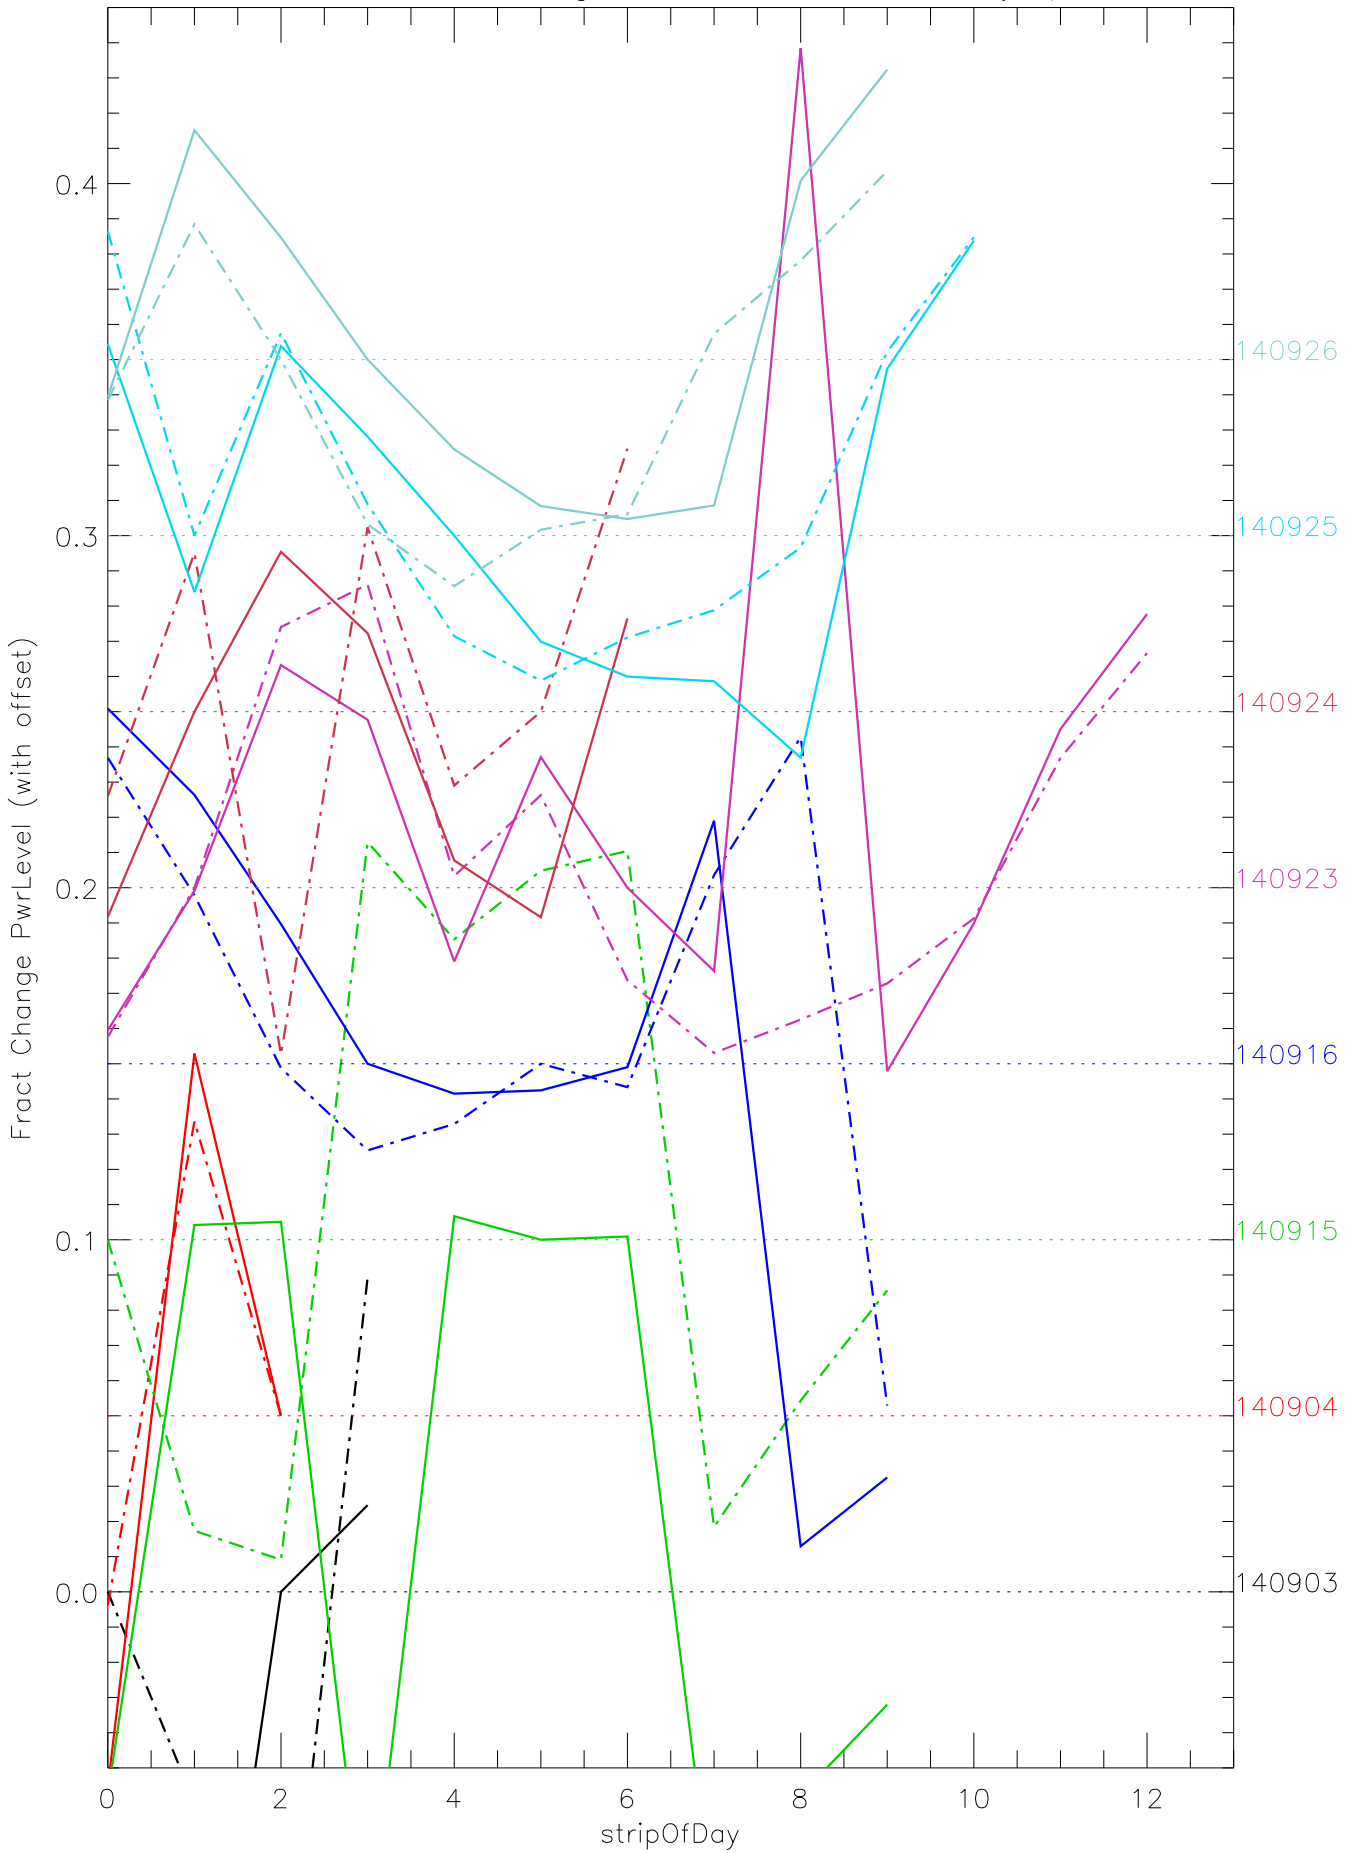

a2048 fractional change PwrLevel for each day. pixel:0

a2048 fractional change PwrLevel for each day. pixel:1

a2048 fractional change PwrLevel for each day. pixel:2

a2048 fractional change PwrLevel for each day. pixel:3

a2048 fractional change PwrLevel for each day. pixel:4

a2048 fractional change PwrLevel for each day. pixel:5

a2048 fractional change PwrLevel for each day. pixel:6