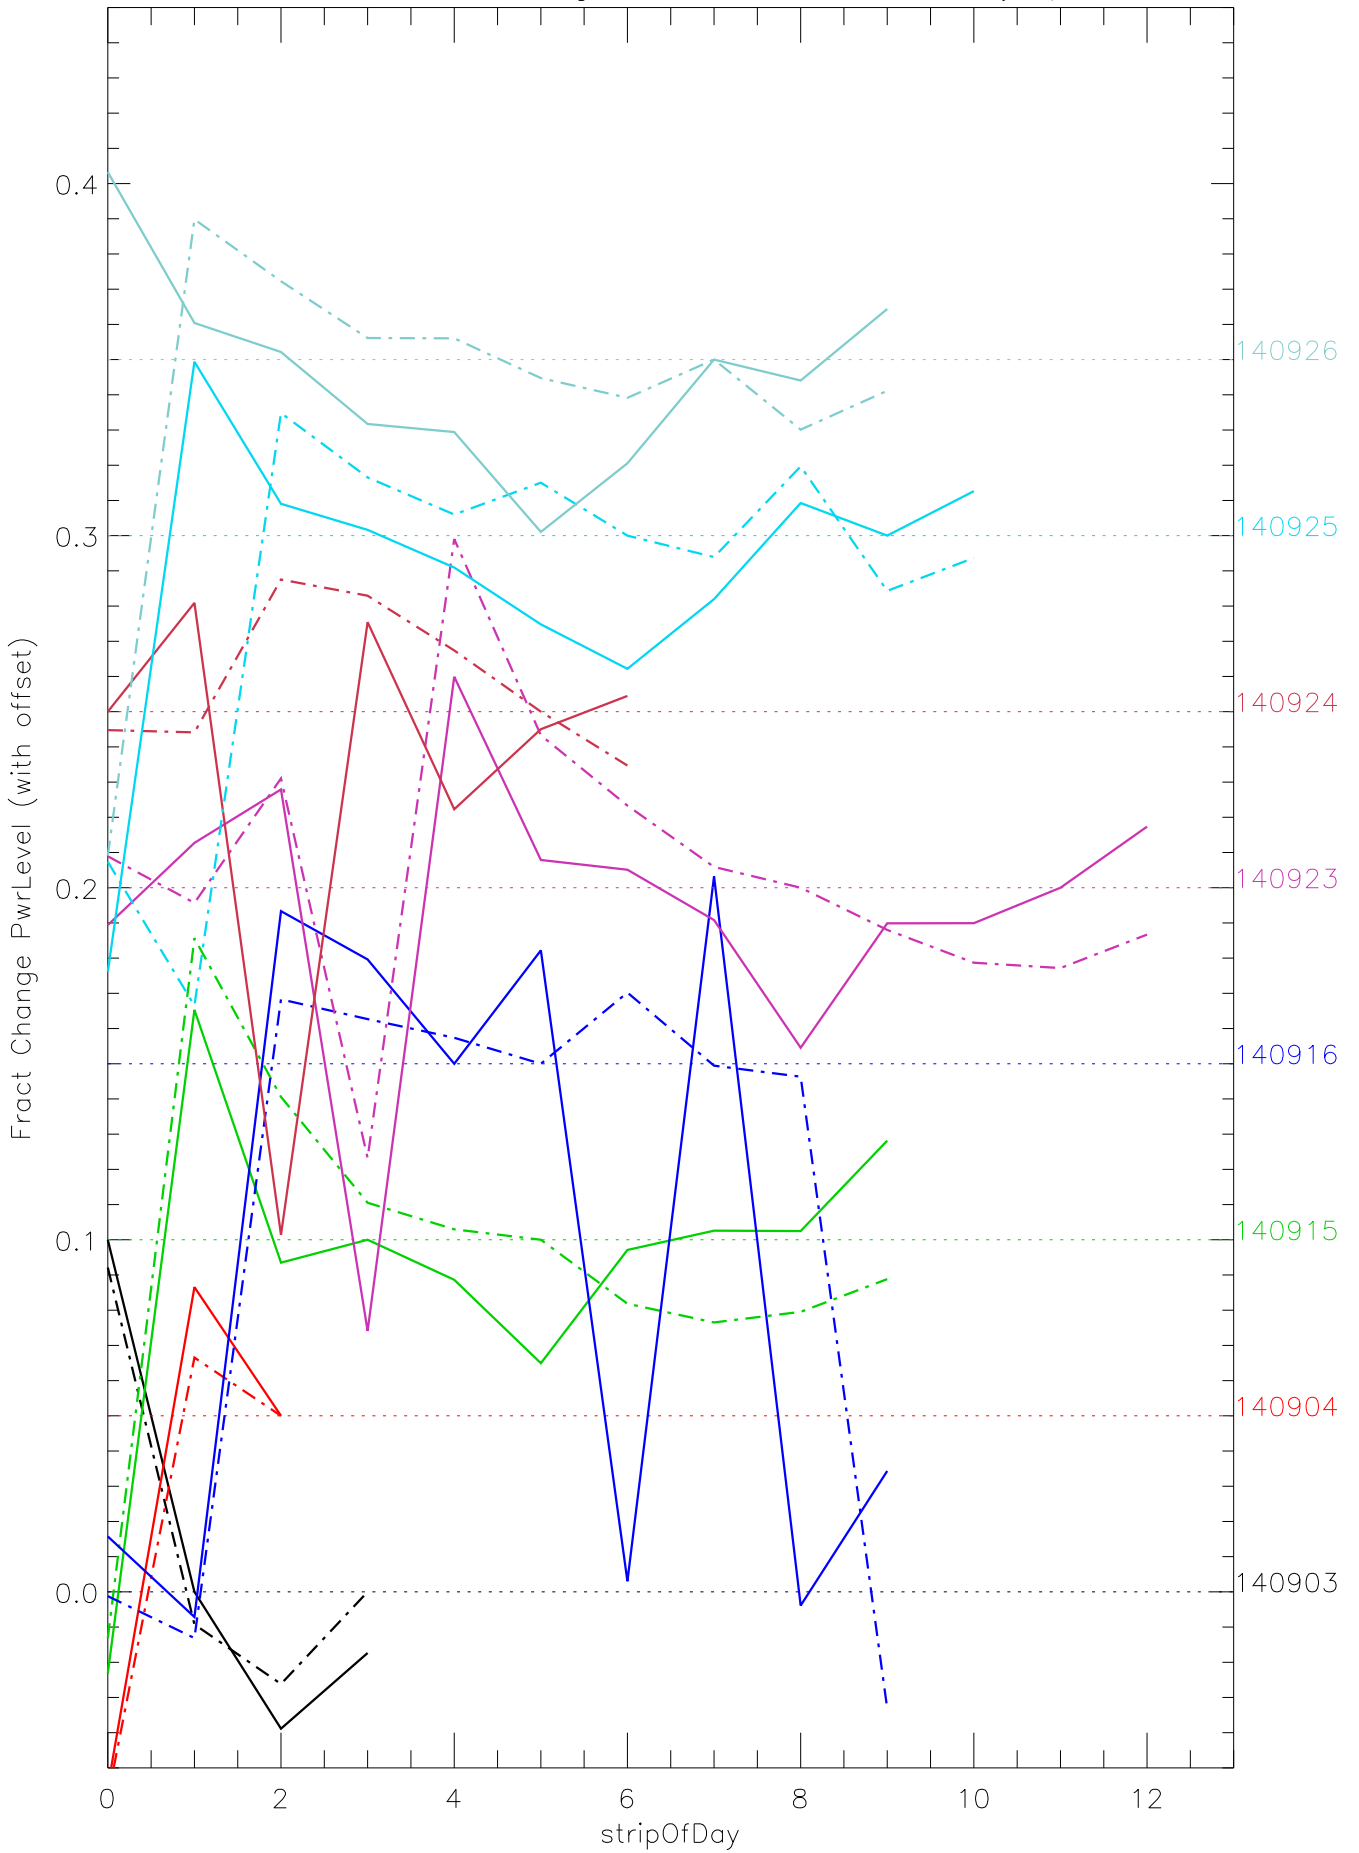

a2048 fractional change PwrLevel for each day. pixel:0

a2048 fractional change PwrLevel for each day. pixel:1

a2048 fractional change PwrLevel for each day. pixel:2

a2048 fractional change PwrLevel for each day. pixel:3

a2048 fractional change PwrLevel for each day. pixel:4

a2048 fractional change PwrLevel for each day. pixel:5

a2048 fractional change PwrLevel for each day. pixel:6