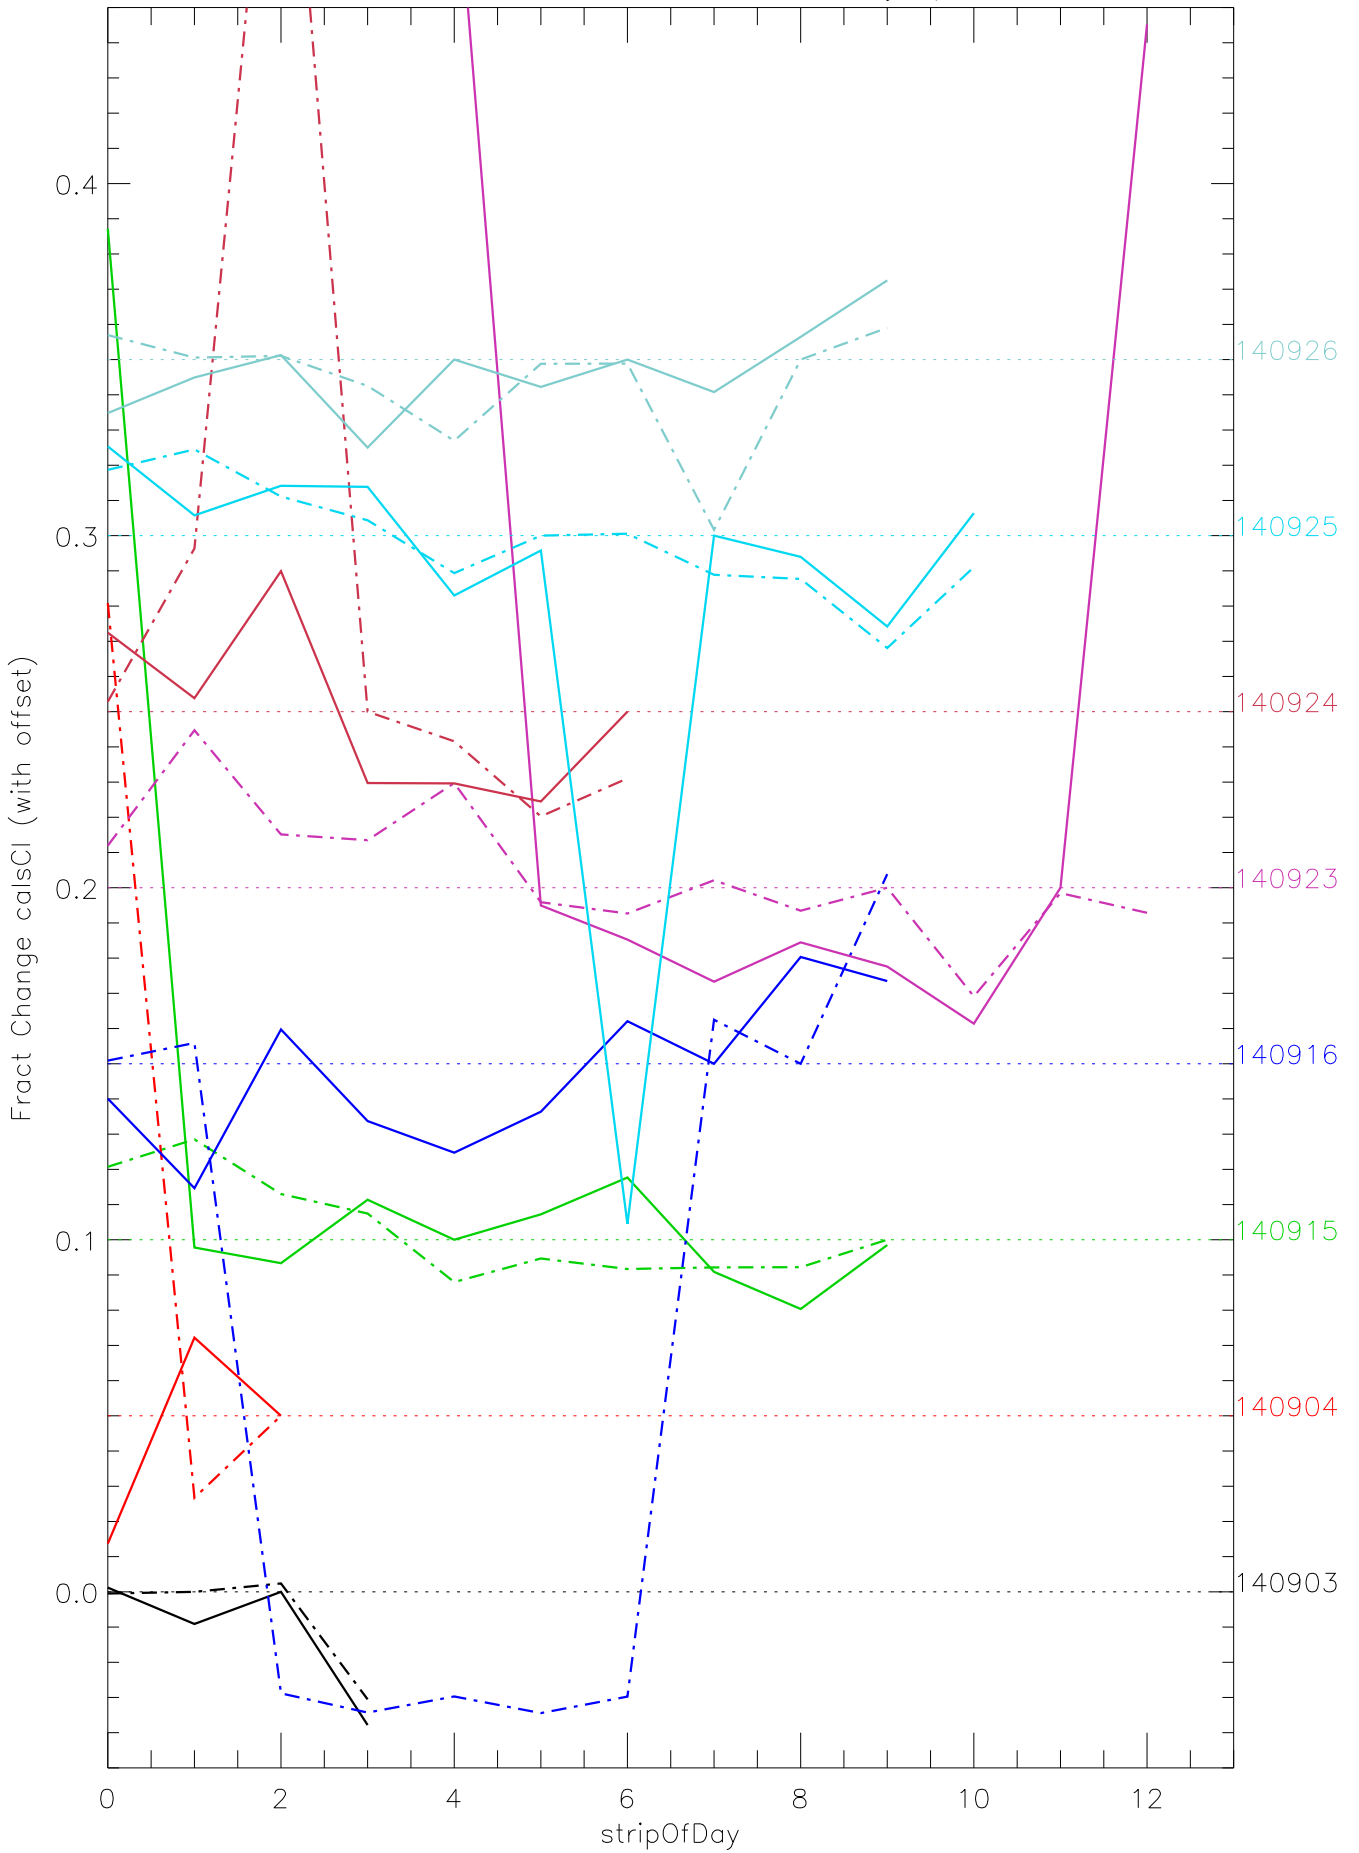

a2048 calsci factors for each day. pixel:0

a2048 calsci factors for each day. pixel:2

a2048 calsci factors for each day. pixel:3

a2048 calsci factors for each day. pixel:4

a2048 calsci factors for each day. pixel:5

a2048 calsci factors for each day. pixel:6