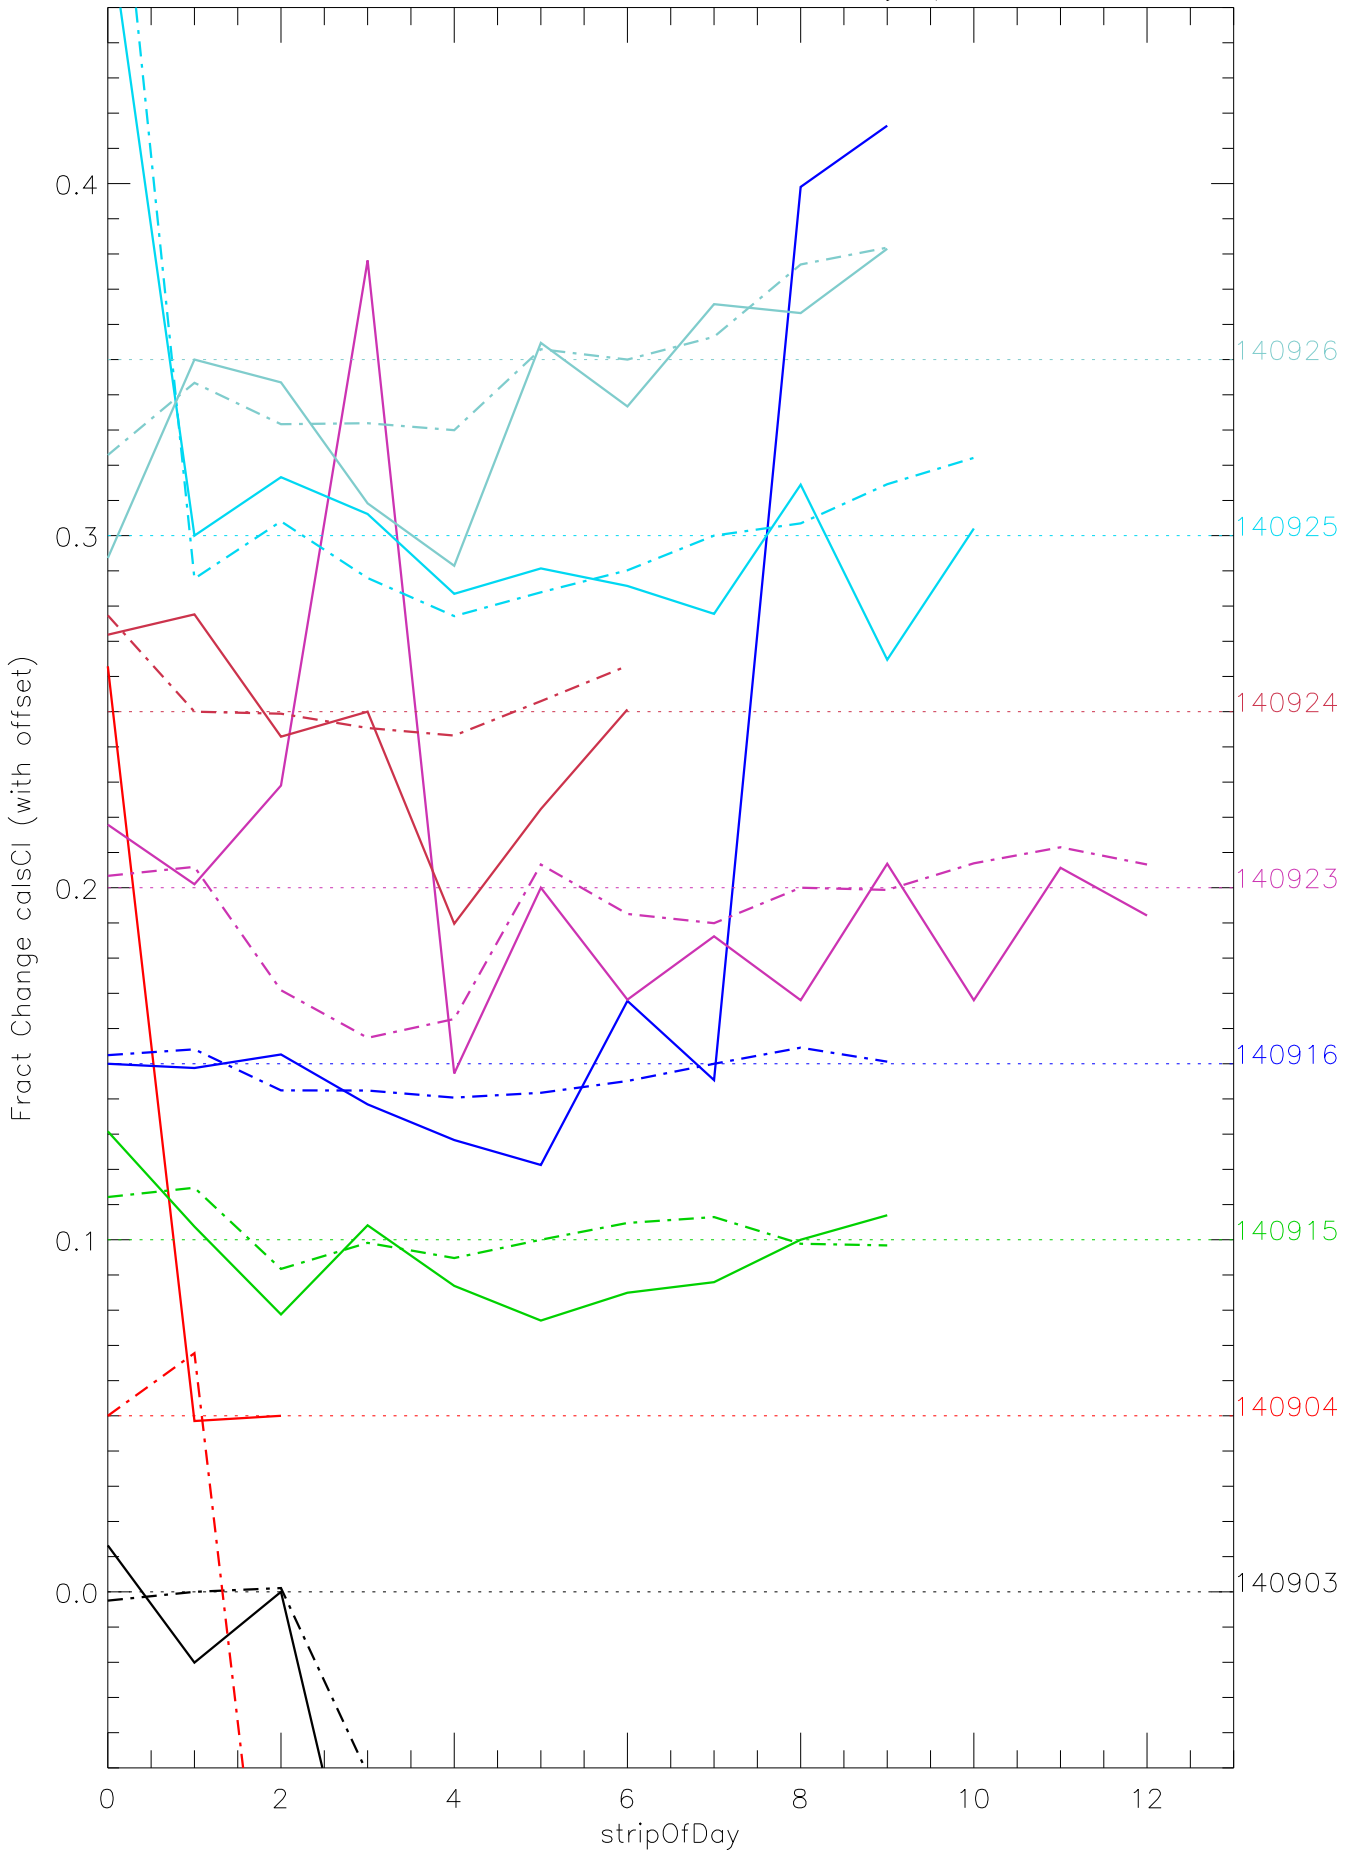

a2048 calsci factors for each day. pixel:0

a2048 calsci factors for each day. pixel:2

a2048 calsci factors for each day. pixel:3

a2048 calsci factors for each day. pixel:4

a2048 calsci factors for each day. pixel:5

a2048 calsci factors for each day. pixel:6