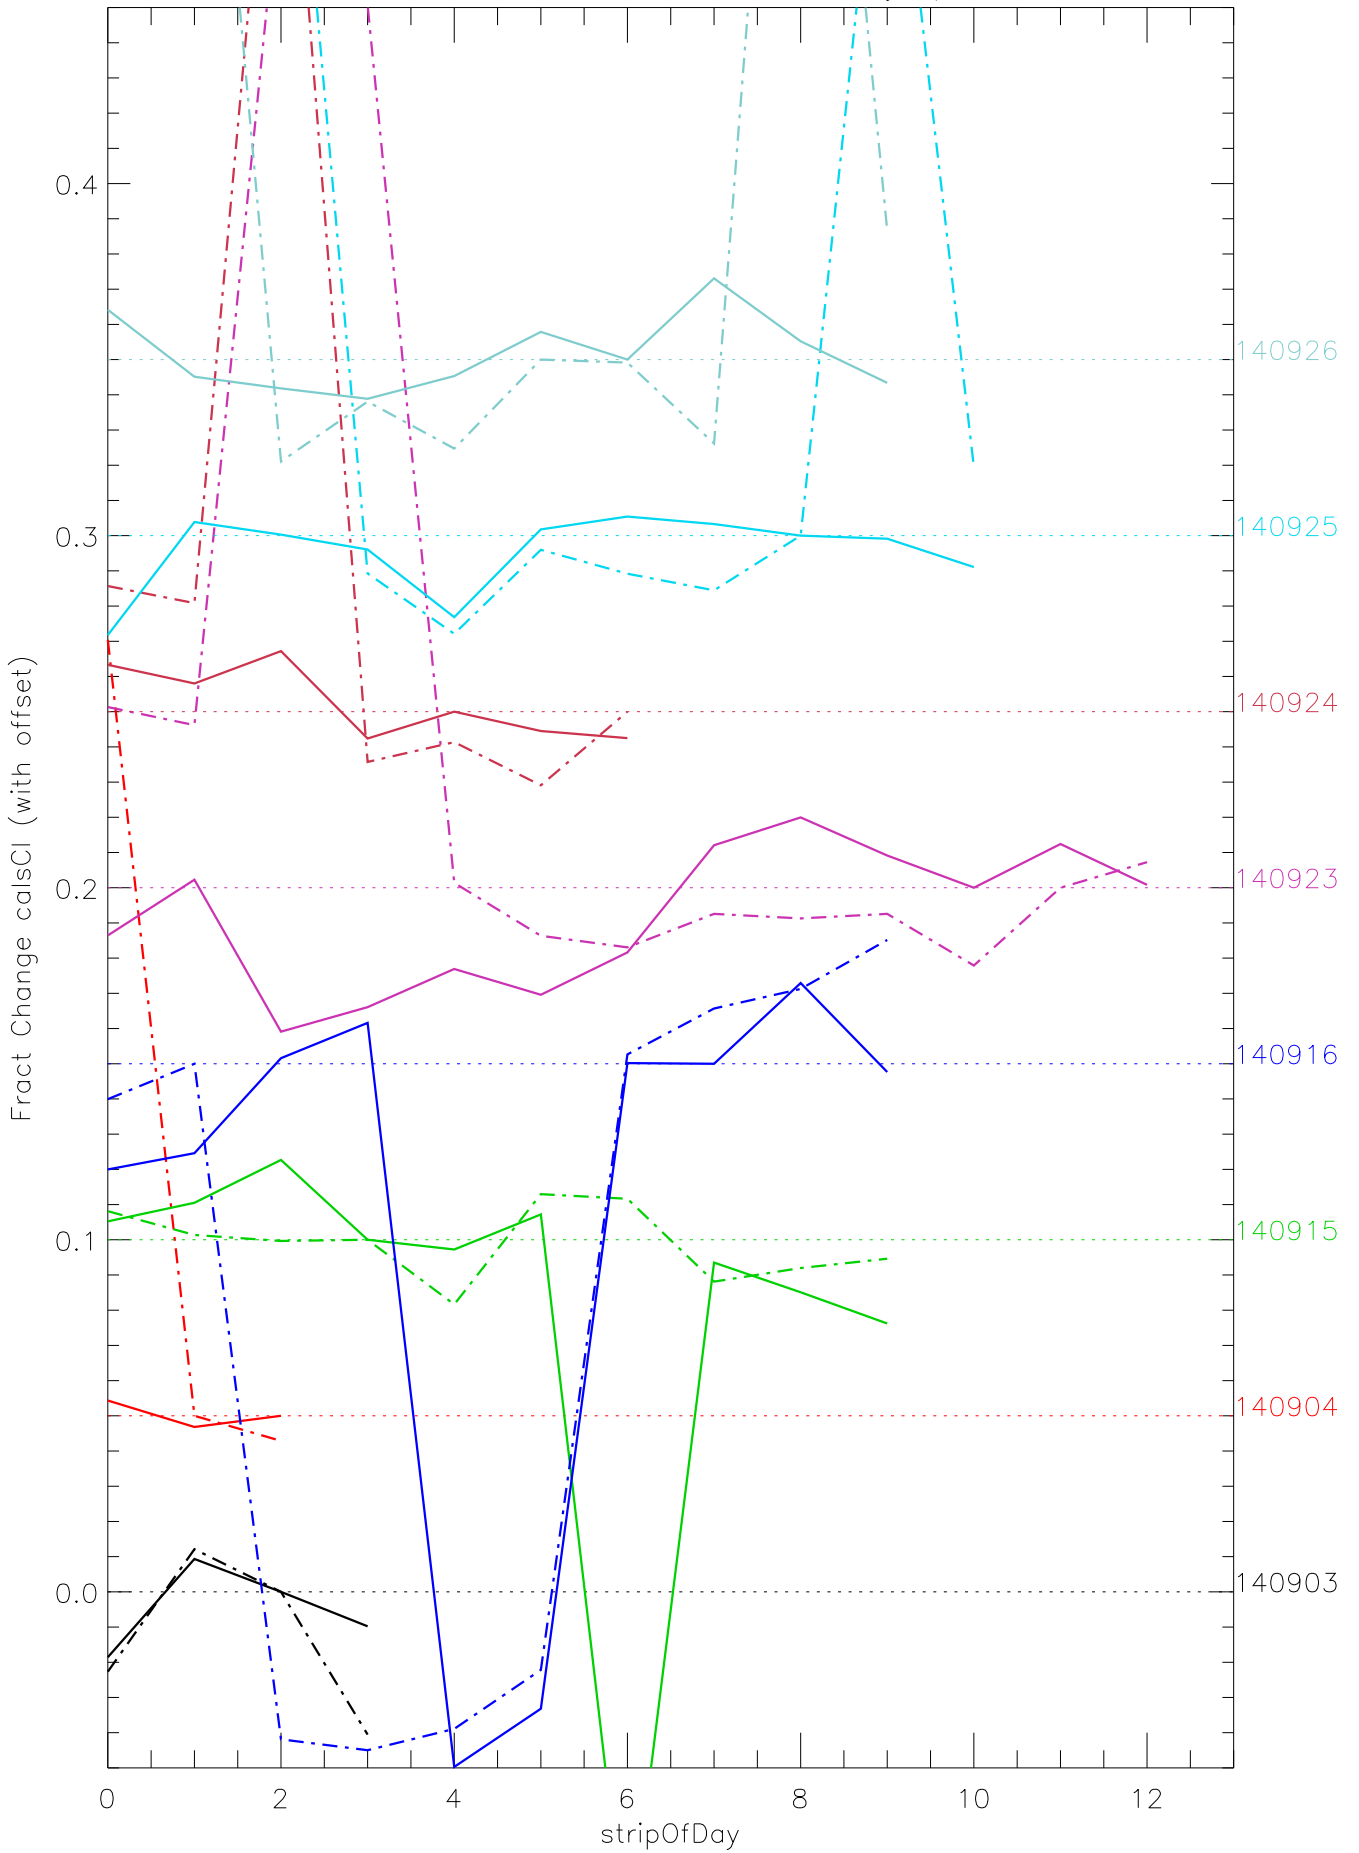

a2048 calsci factors for each day. pixel:0

a2048 calsci factors for each day. pixel:2

a2048 calsci factors for each day. pixel:3

a2048 calsci factors for each day. pixel:4

a2048 calsci factors for each day. pixel:5

a2048 calsci factors for each day. pixel:6