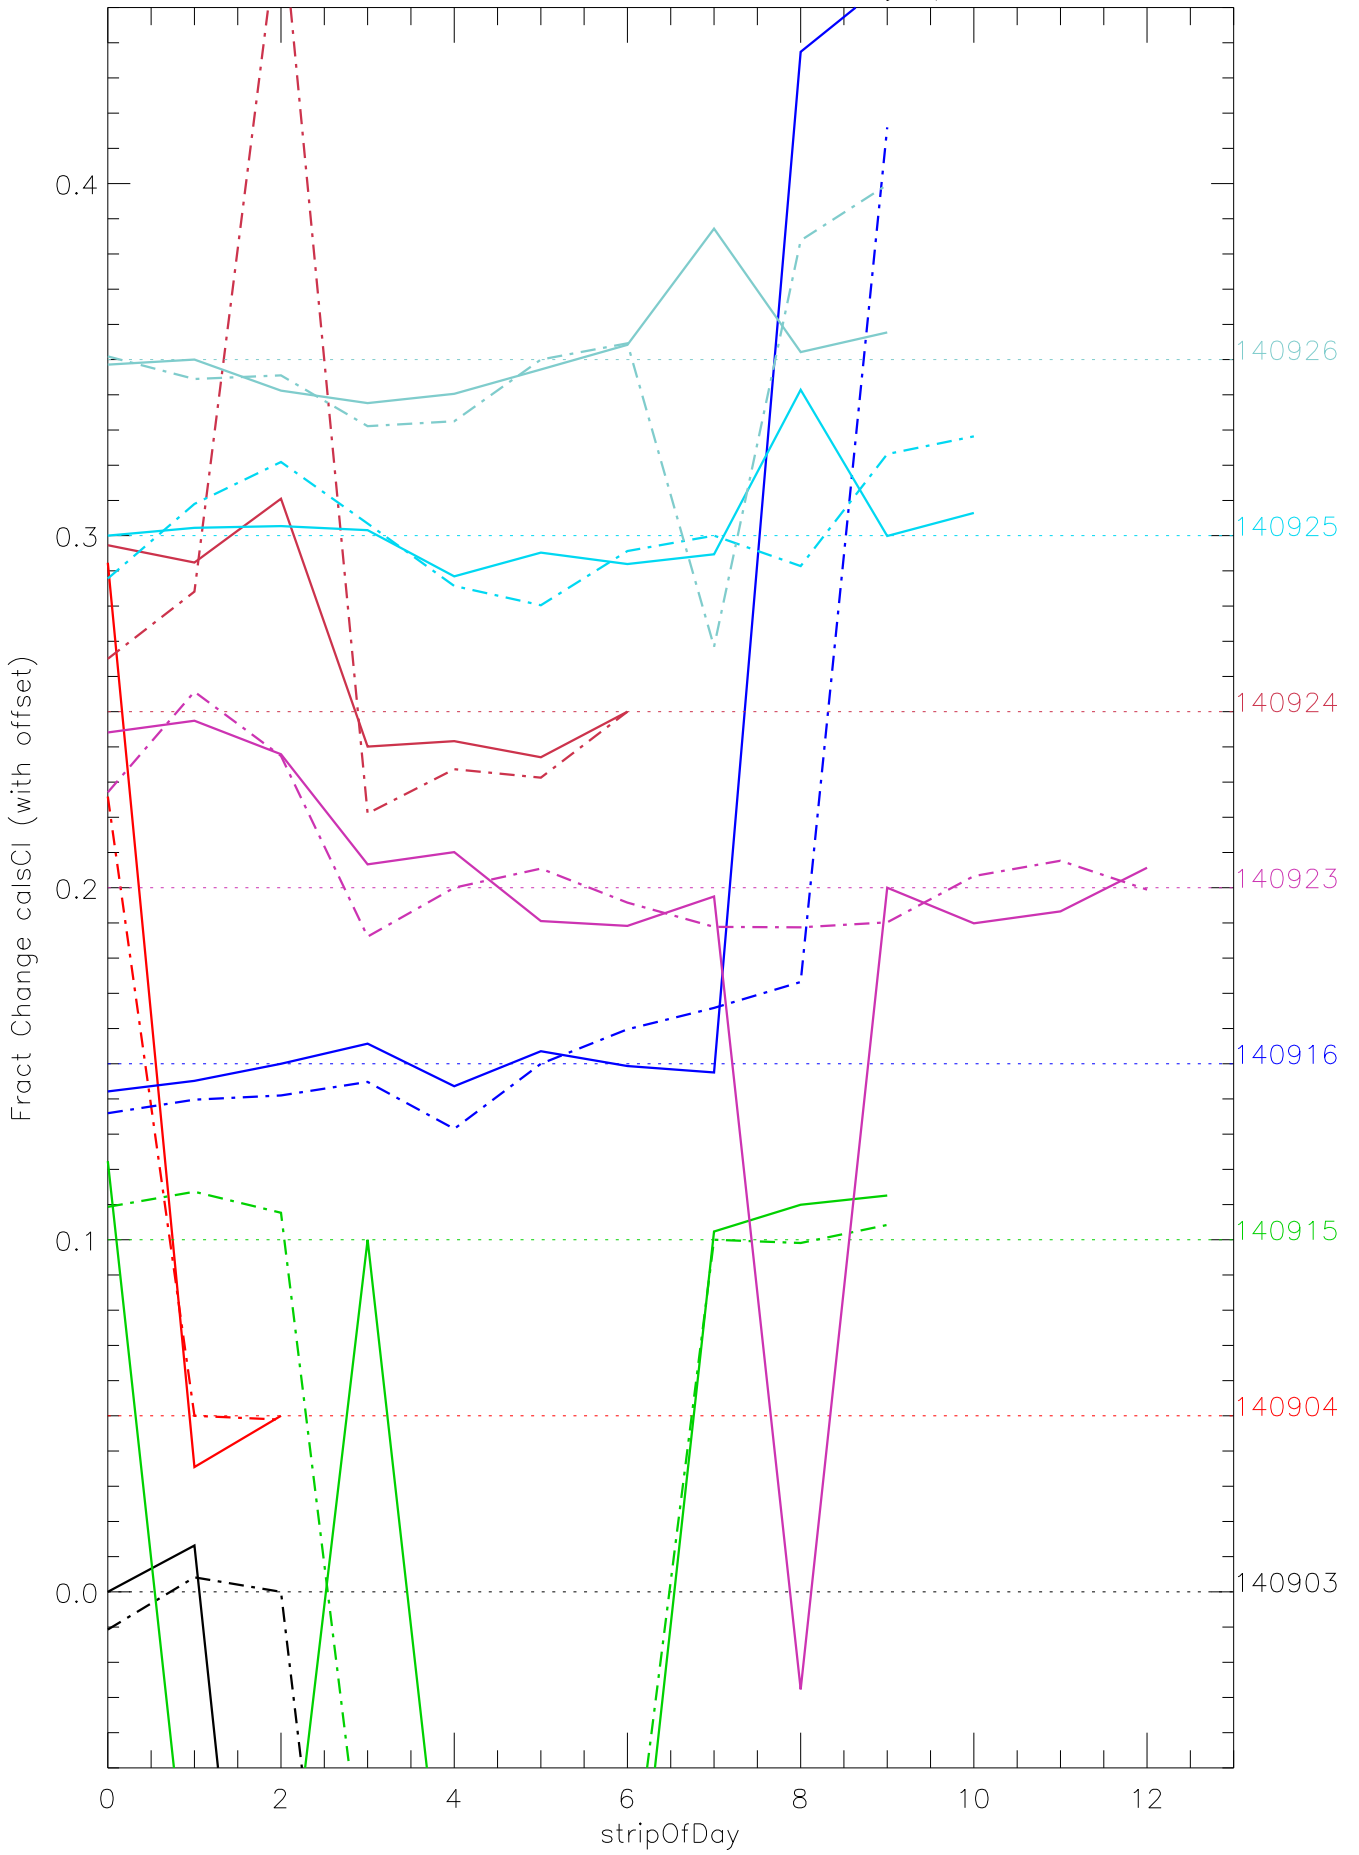

a2048 calsci factors for each day. pixel:0

a2048 calsci factors for each day. pixel:2

a2048 calsci factors for each day. pixel:3

a2048 calsci factors for each day. pixel:4

a2048 calsci factors for each day. pixel:5

a2048 calsci factors for each day. pixel:6