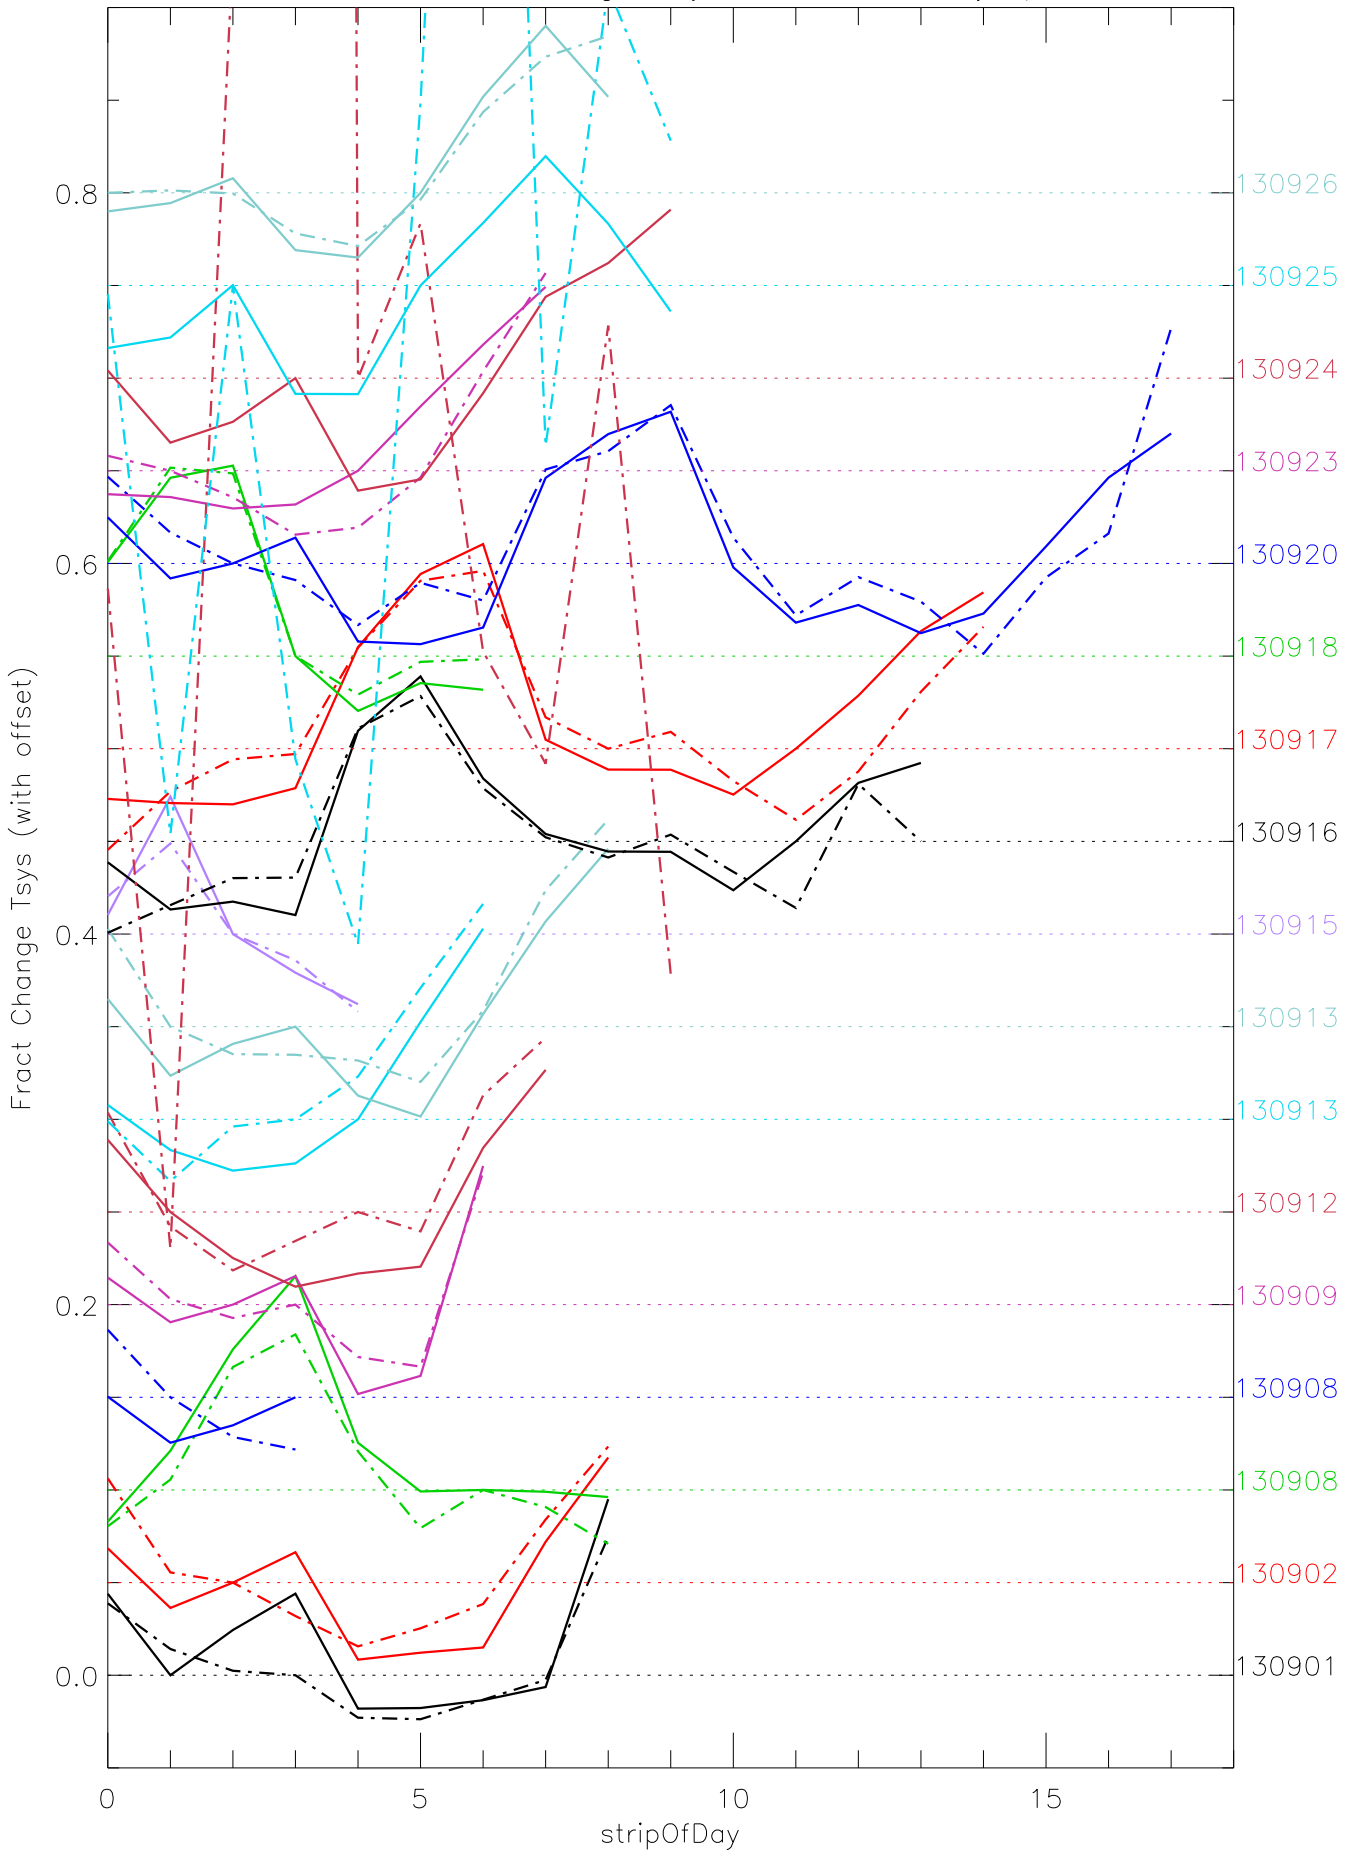

a2048 fractional change TsysK for each day. pixel:0

a2048 fractional change TsysK for each day. pixel:1

a2048 fractional change TsysK for each day. pixel:2

a2048 fractional change TsysK for each day. pixel:3

a2048 fractional change TsysK for each day. pixel:4

a2048 fractional change TsysK for each day. pixel:5

a2048 fractional change TsysK for each day. pixel:6