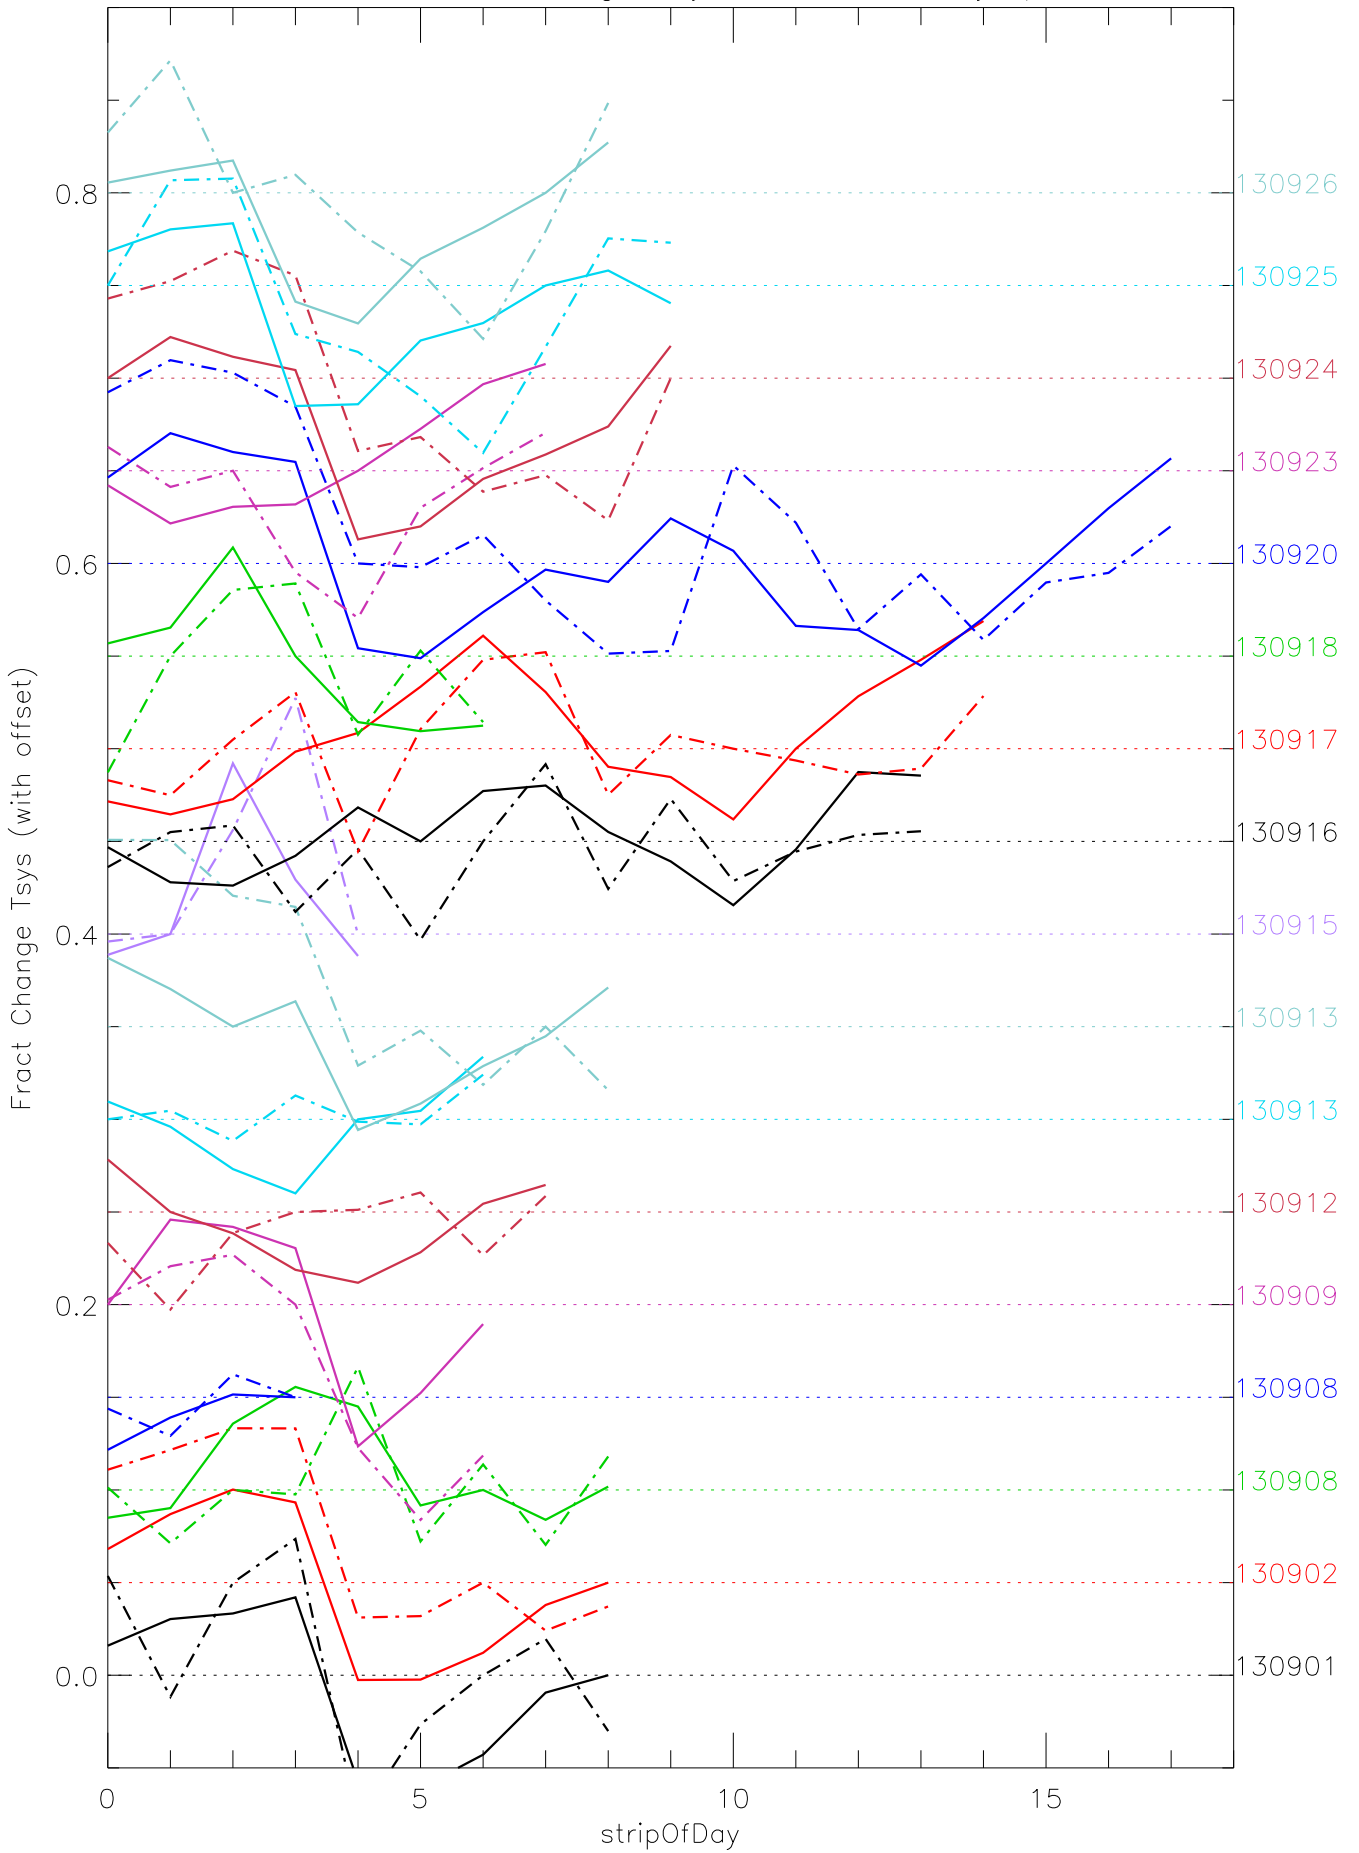

a2048 fractional change TsysK for each day. pixel:0

a2048 fractional change TsysK for each day. pixel:1

a2048 fractional change TsysK for each day. pixel:2

a2048 fractional change TsysK for each day. pixel:3

a2048 fractional change TsysK for each day. pixel:4

a2048 fractional change TsysK for each day. pixel:5

a2048 fractional change TsysK for each day. pixel:6