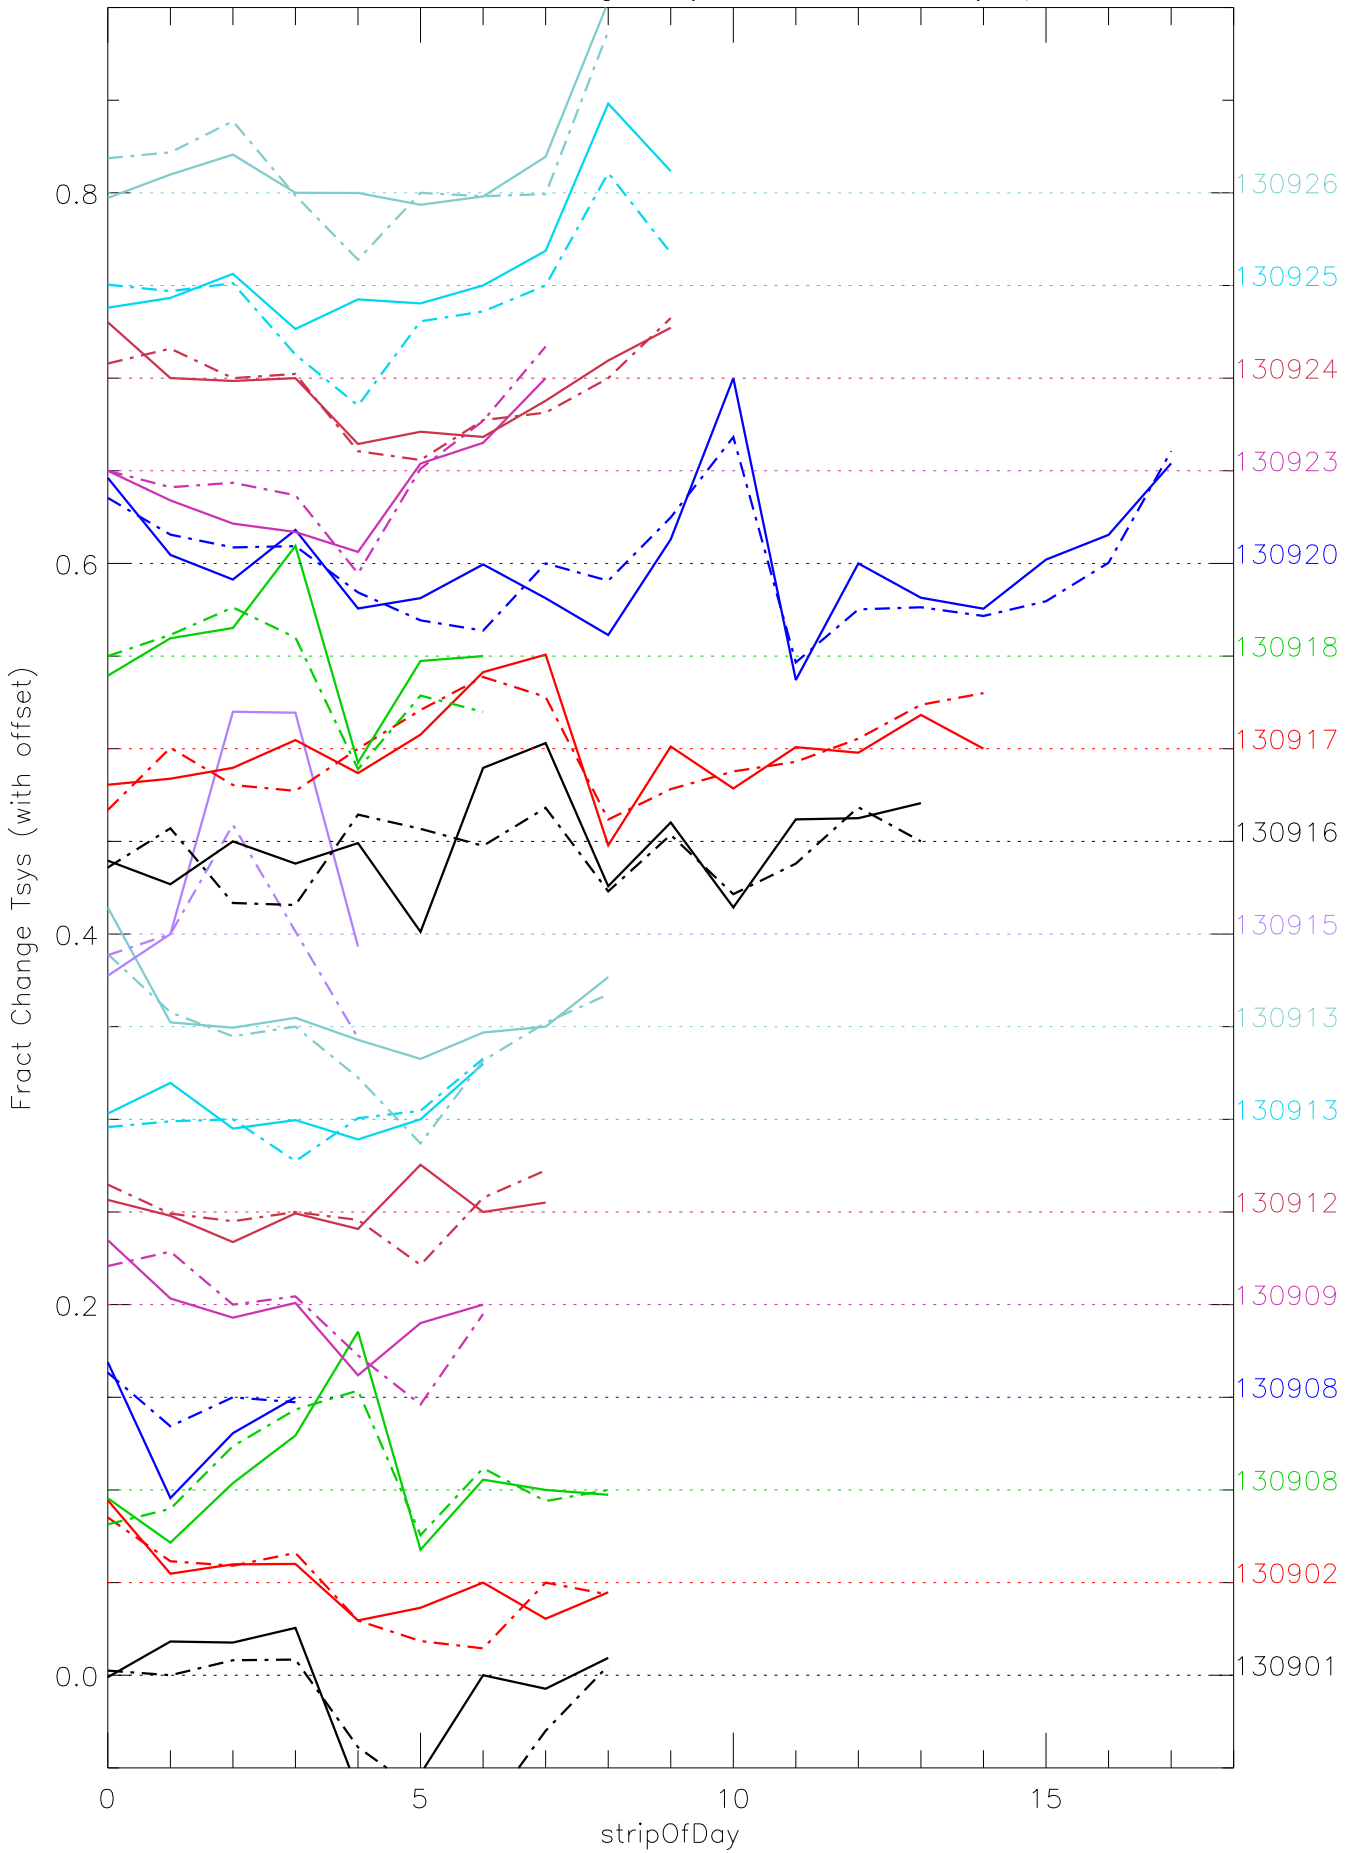

a2048 fractional change TsysK for each day. pixel:0

a2048 fractional change TsysK for each day. pixel:1

a2048 fractional change TsysK for each day. pixel:2

a2048 fractional change TsysK for each day. pixel:3

a2048 fractional change TsysK for each day. pixel:4

a2048 fractional change TsysK for each day. pixel:5

a2048 fractional change TsysK for each day. pixel:6