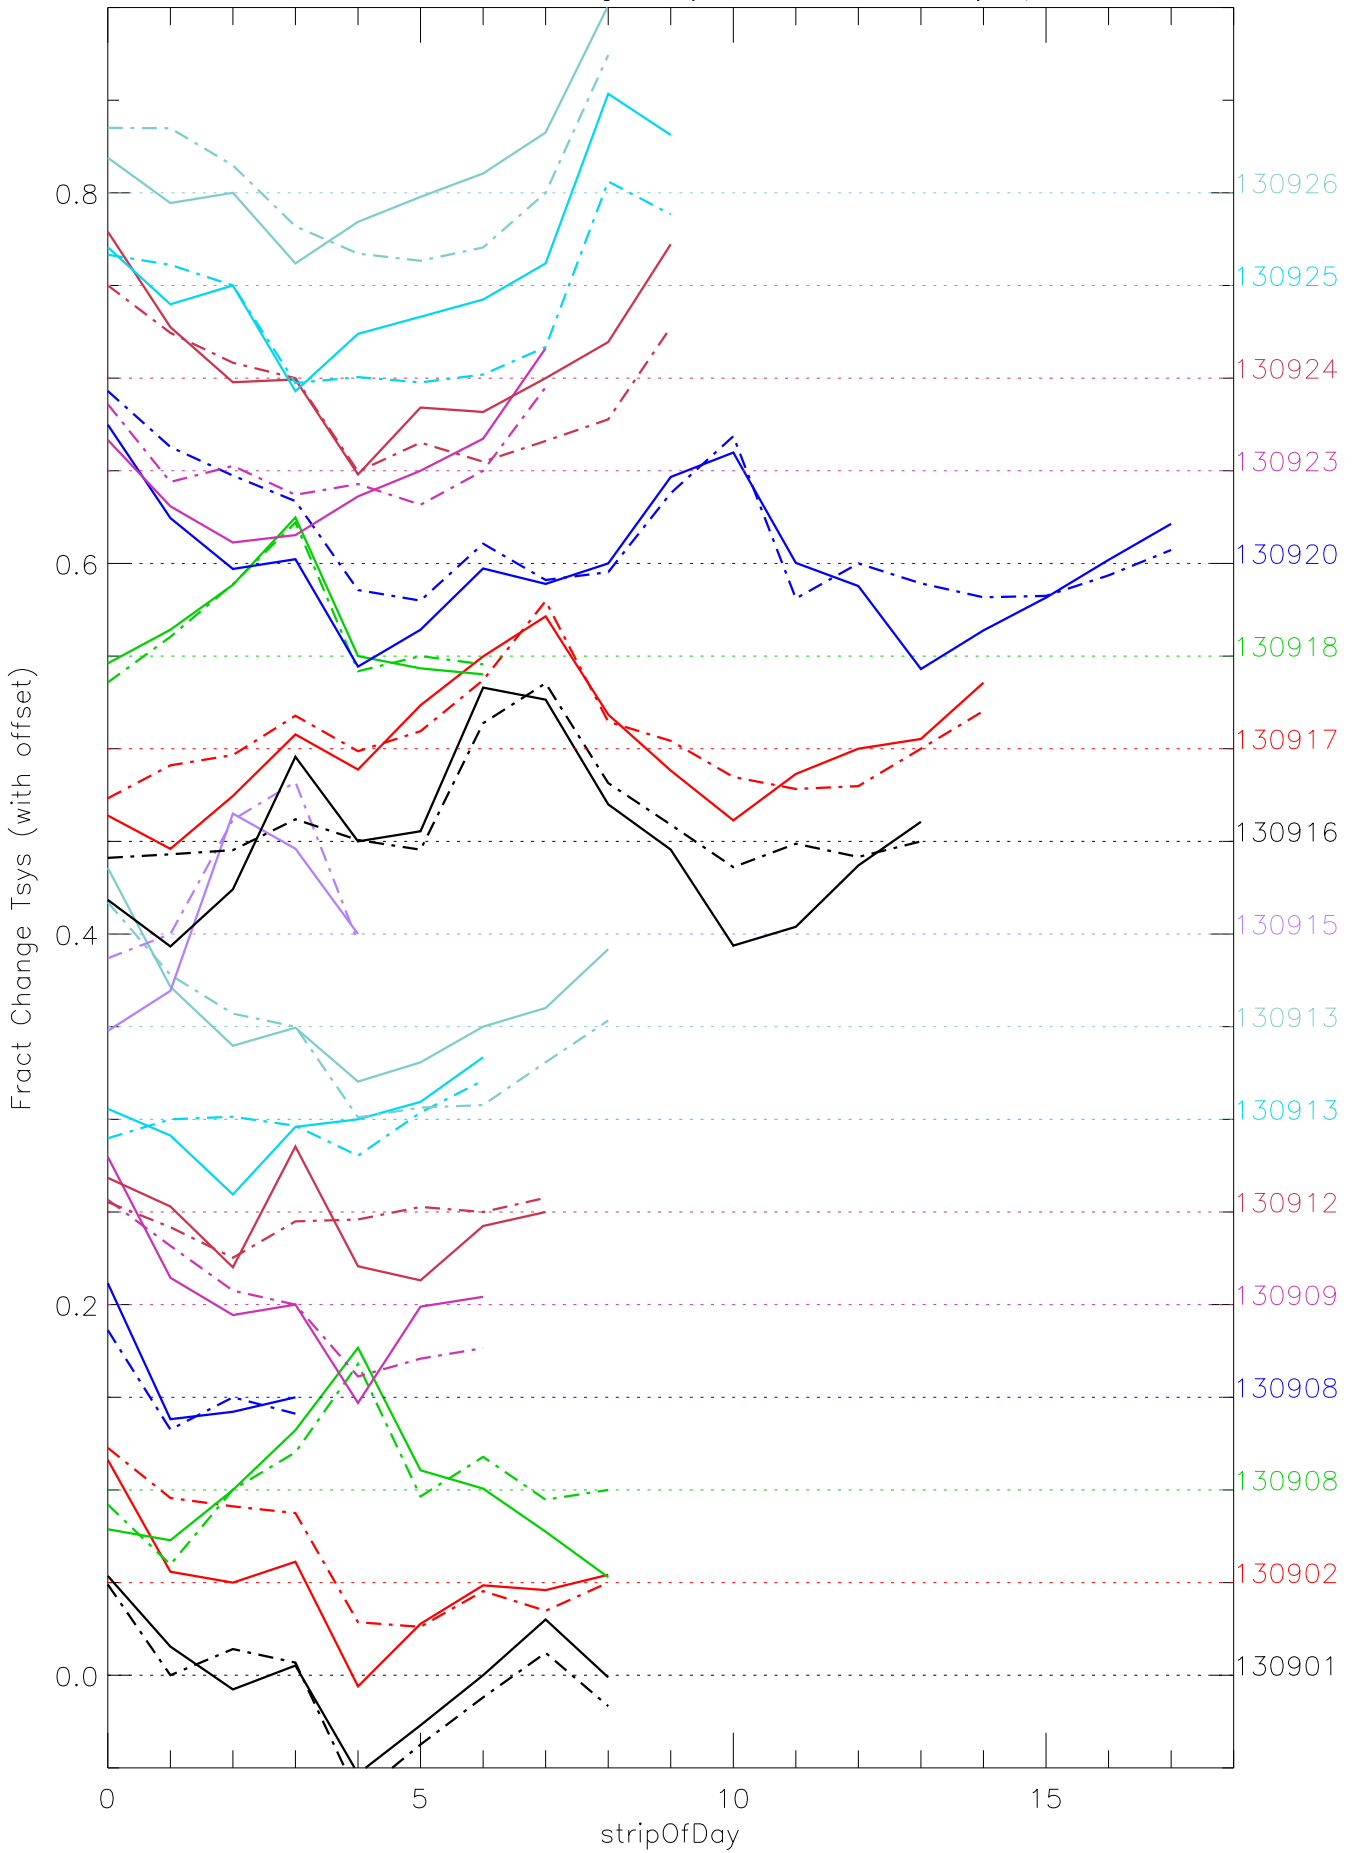

a2048 fractional change TsysK for each day. pixel:0

a2048 fractional change TsysK for each day. pixel:1

a2048 fractional change TsysK for each day. pixel:2

a2048 fractional change TsysK for each day. pixel:3

a2048 fractional change TsysK for each day. pixel:4

a2048 fractional change TsysK for each day. pixel:5

a2048 fractional change TsysK for each day. pixel:6