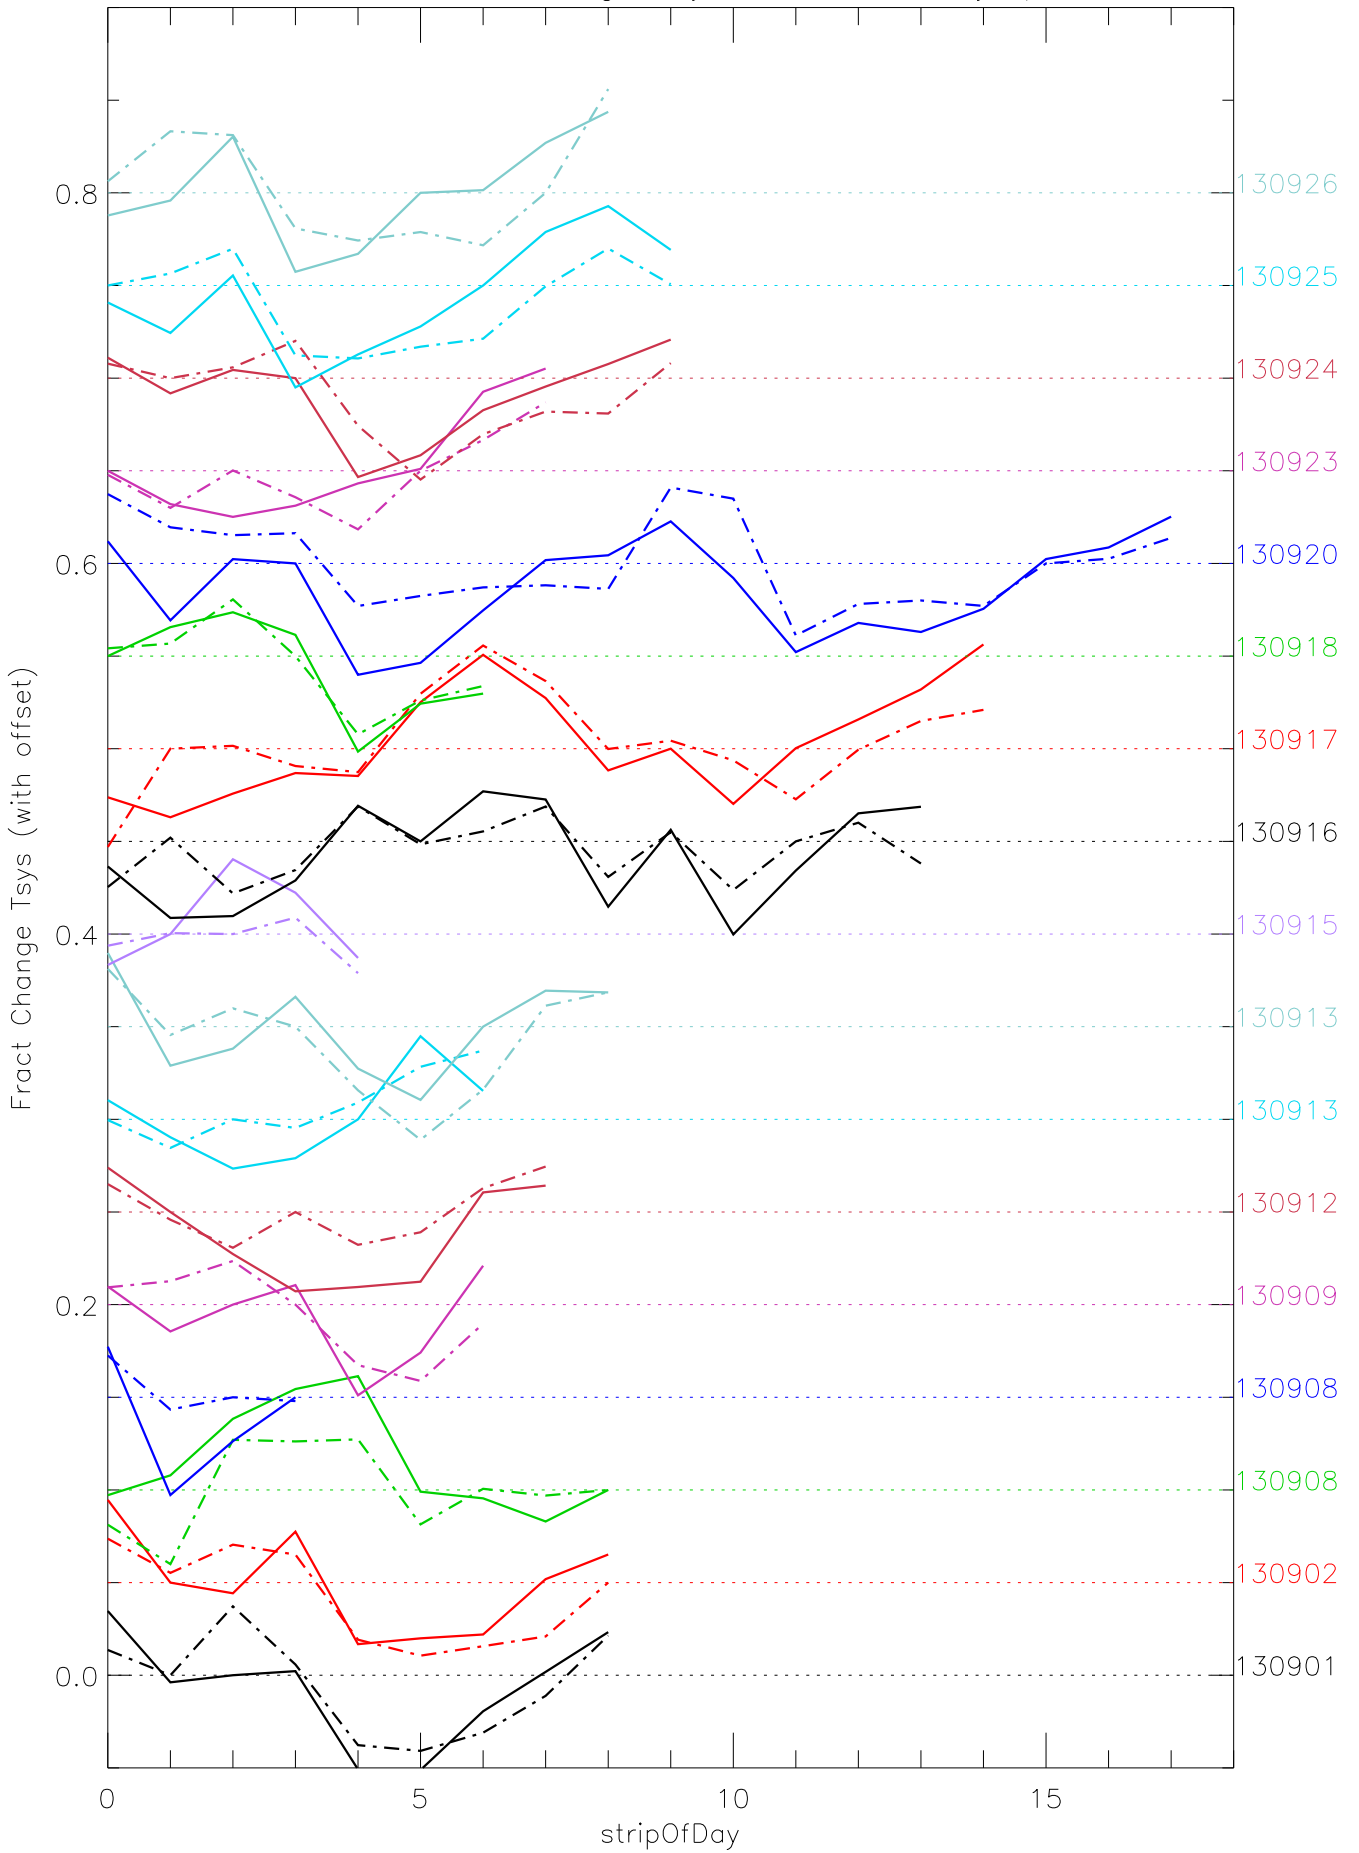

a2048 fractional change TsysK for each day. pixel:0

a2048 fractional change TsysK for each day. pixel:1

a2048 fractional change TsysK for each day. pixel:2

a2048 fractional change TsysK for each day. pixel:3

a2048 fractional change TsysK for each day. pixel:4

a2048 fractional change TsysK for each day. pixel:5

a2048 fractional change TsysK for each day. pixel:6