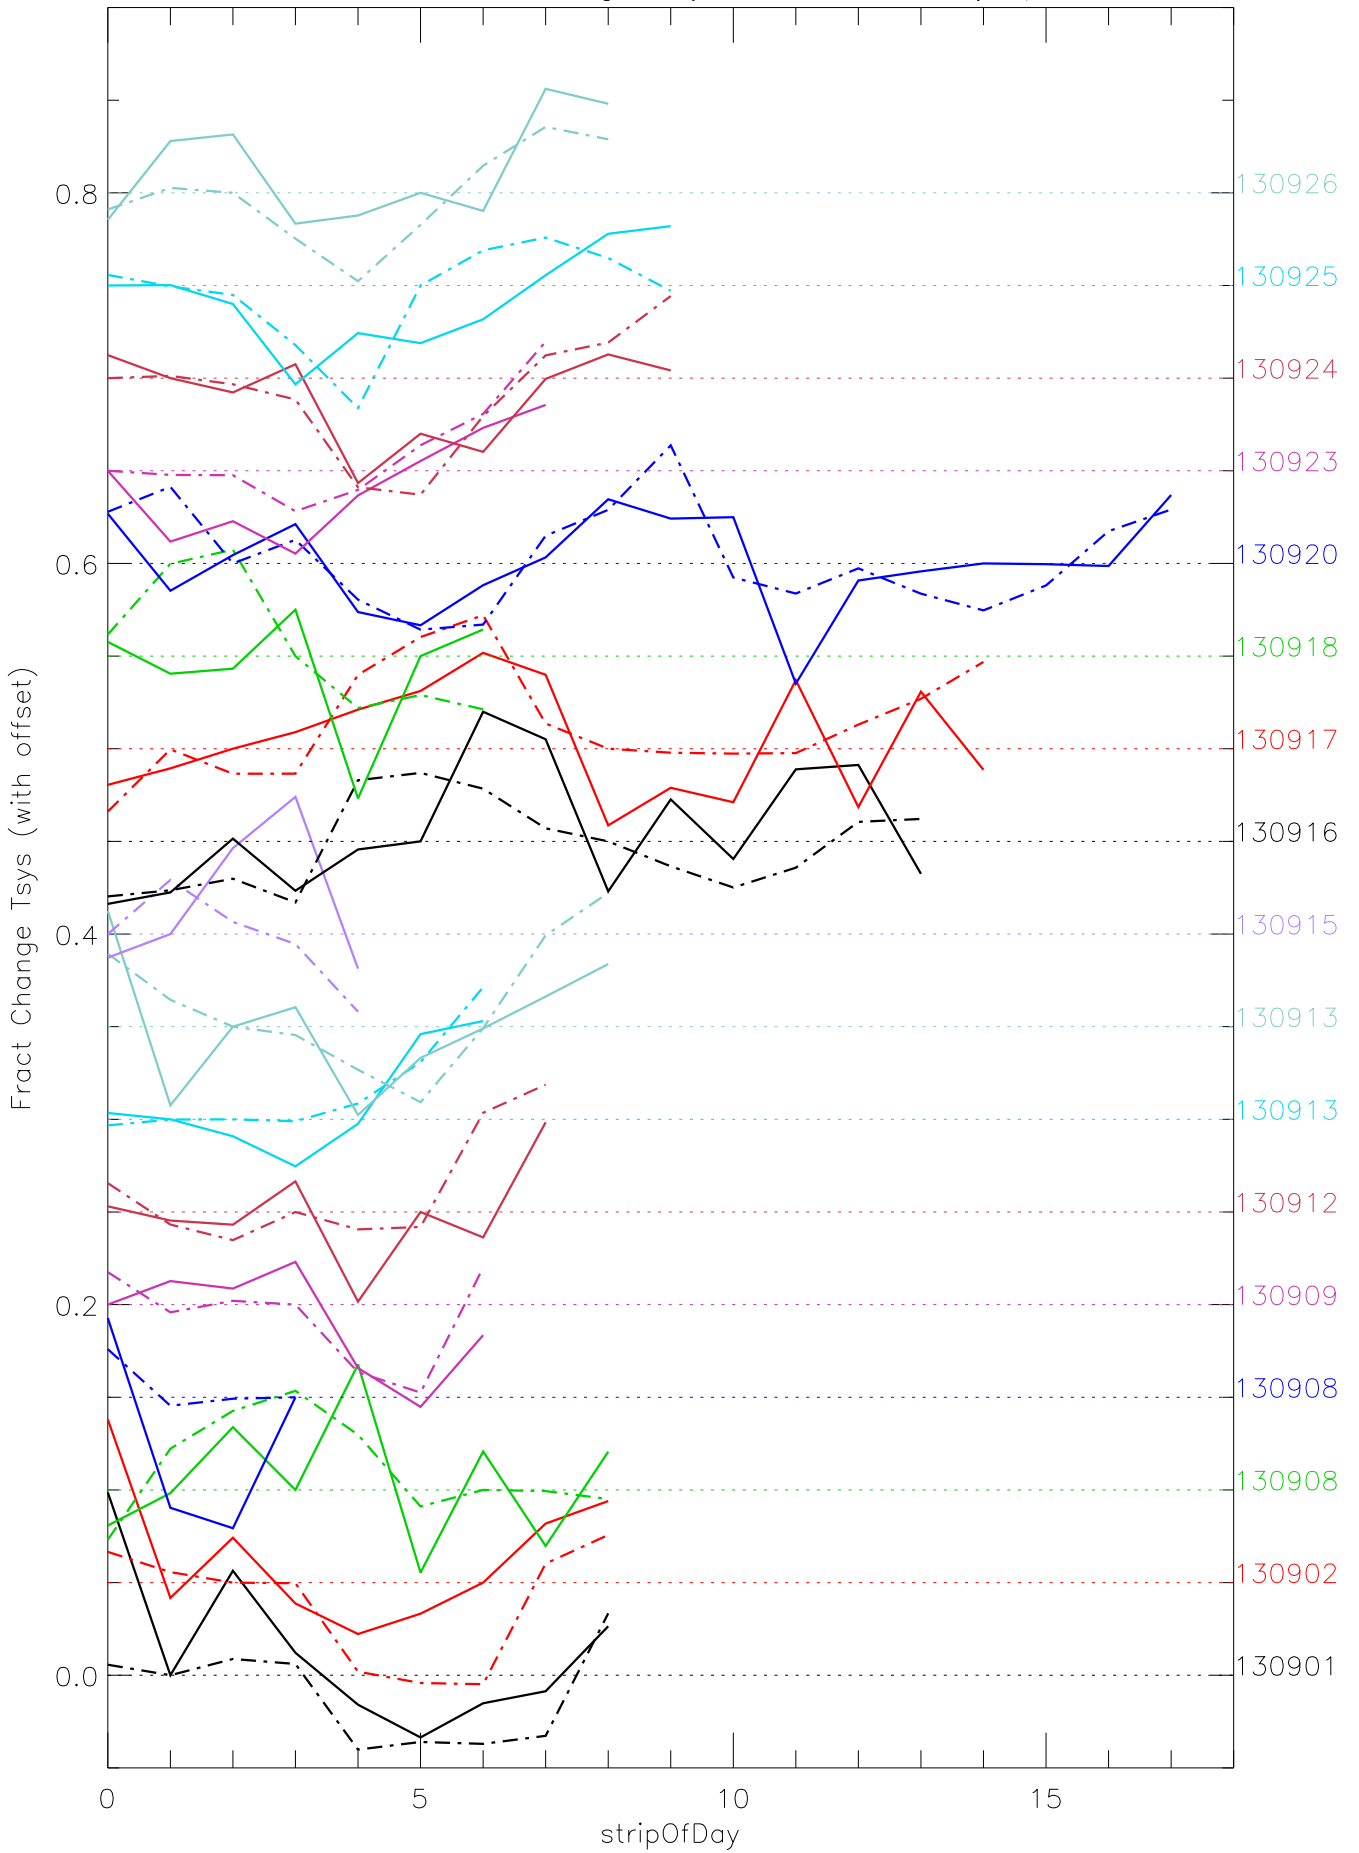

a2048 fractional change TsysK for each day. pixel:0

a2048 fractional change TsysK for each day. pixel:1

a2048 fractional change TsysK for each day. pixel:2

a2048 fractional change TsysK for each day. pixel:3

a2048 fractional change TsysK for each day. pixel:4

a2048 fractional change TsysK for each day. pixel:5

a2048 fractional change TsysK for each day. pixel:6