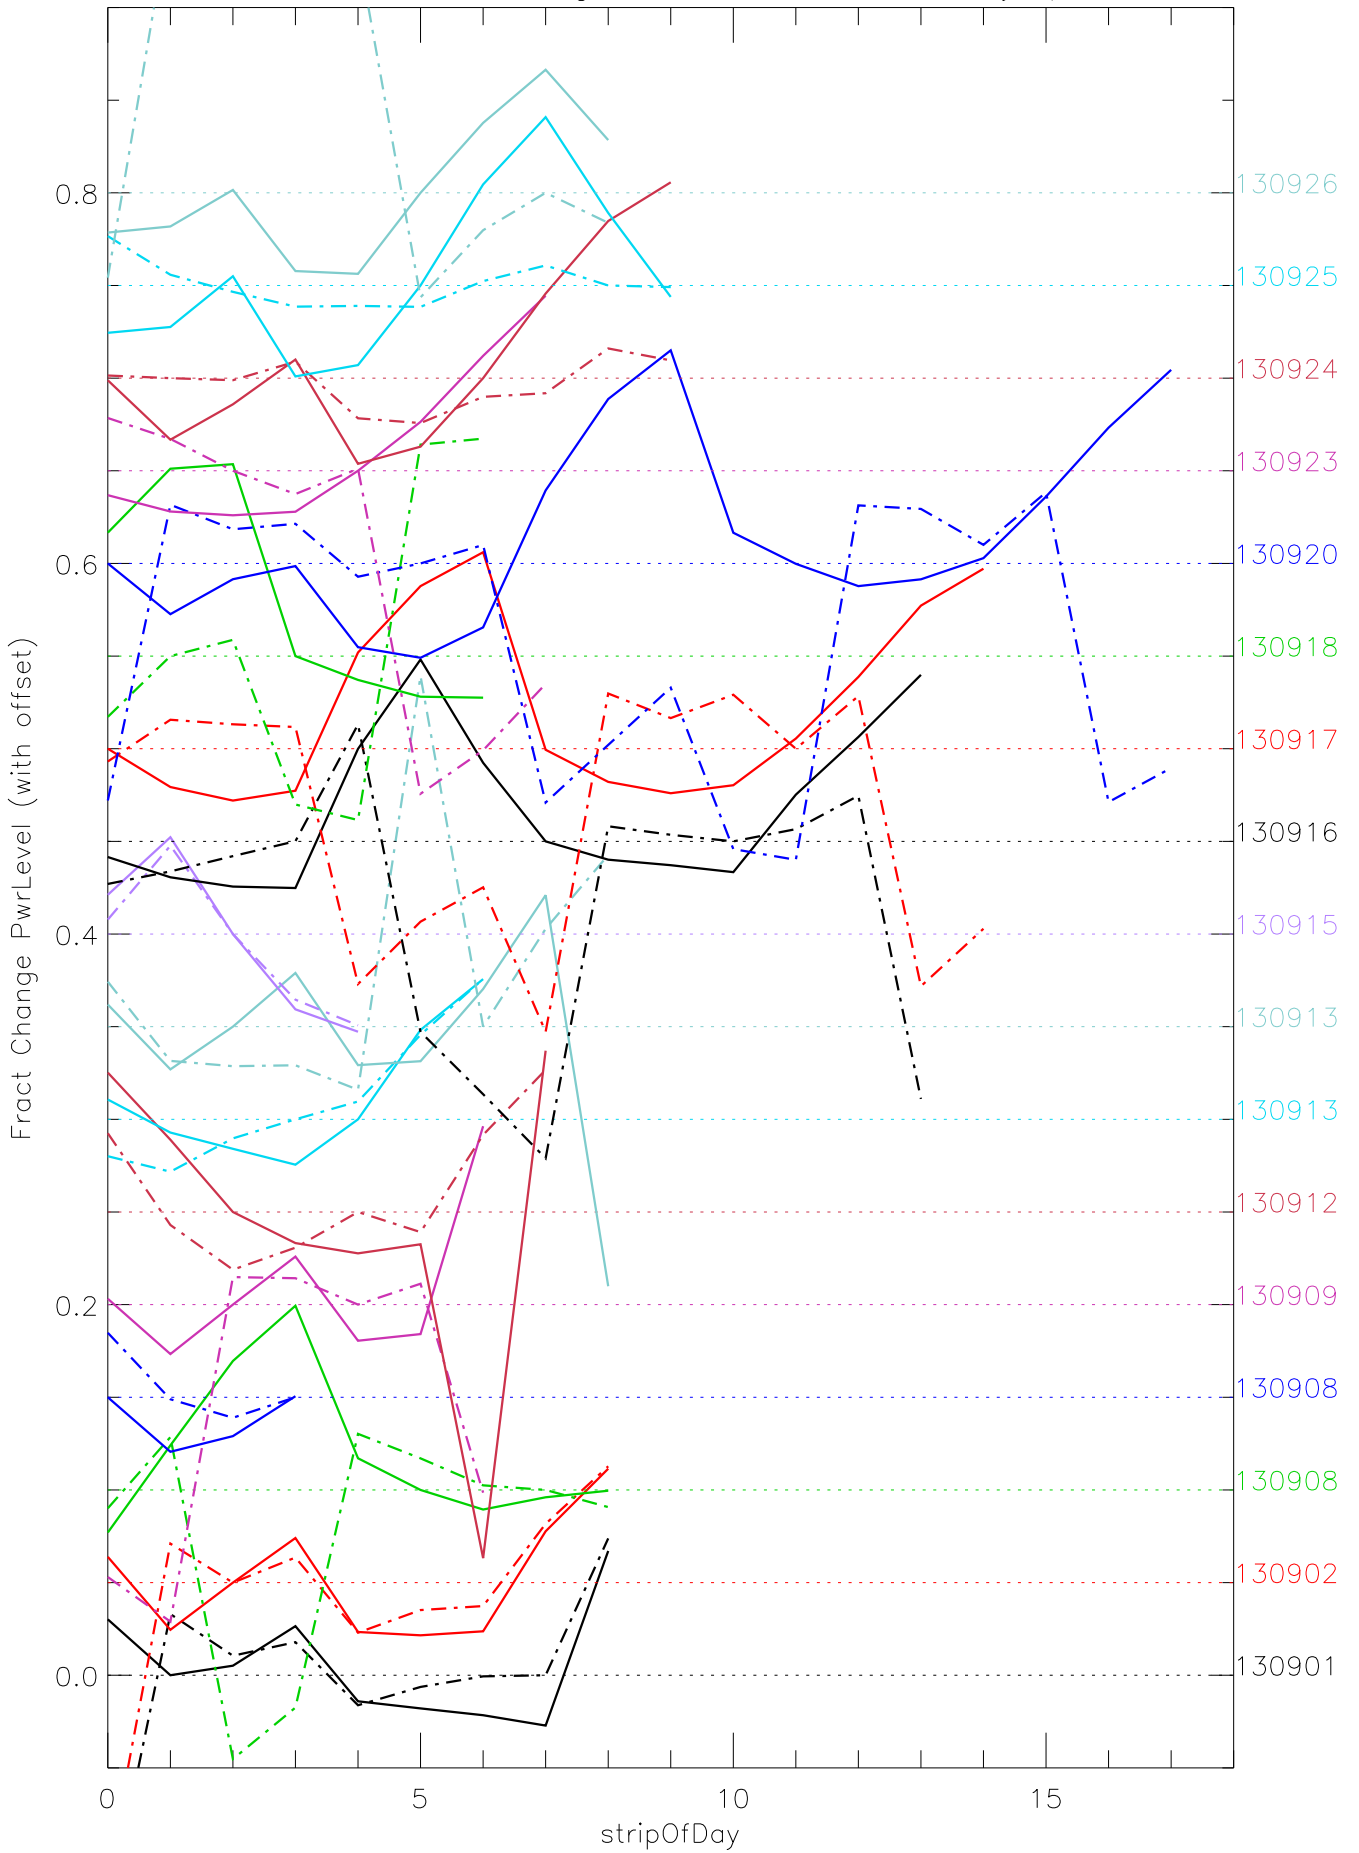

a2048 fractional change PwrLevel for each day. pixel:0

a2048 fractional change PwrLevel for each day. pixel:1

a2048 fractional change PwrLevel for each day. pixel:2

a2048 fractional change PwrLevel for each day. pixel:3

a2048 fractional change PwrLevel for each day. pixel:4

a2048 fractional change PwrLevel for each day. pixel:5

a2048 fractional change PwrLevel for each day. pixel:6