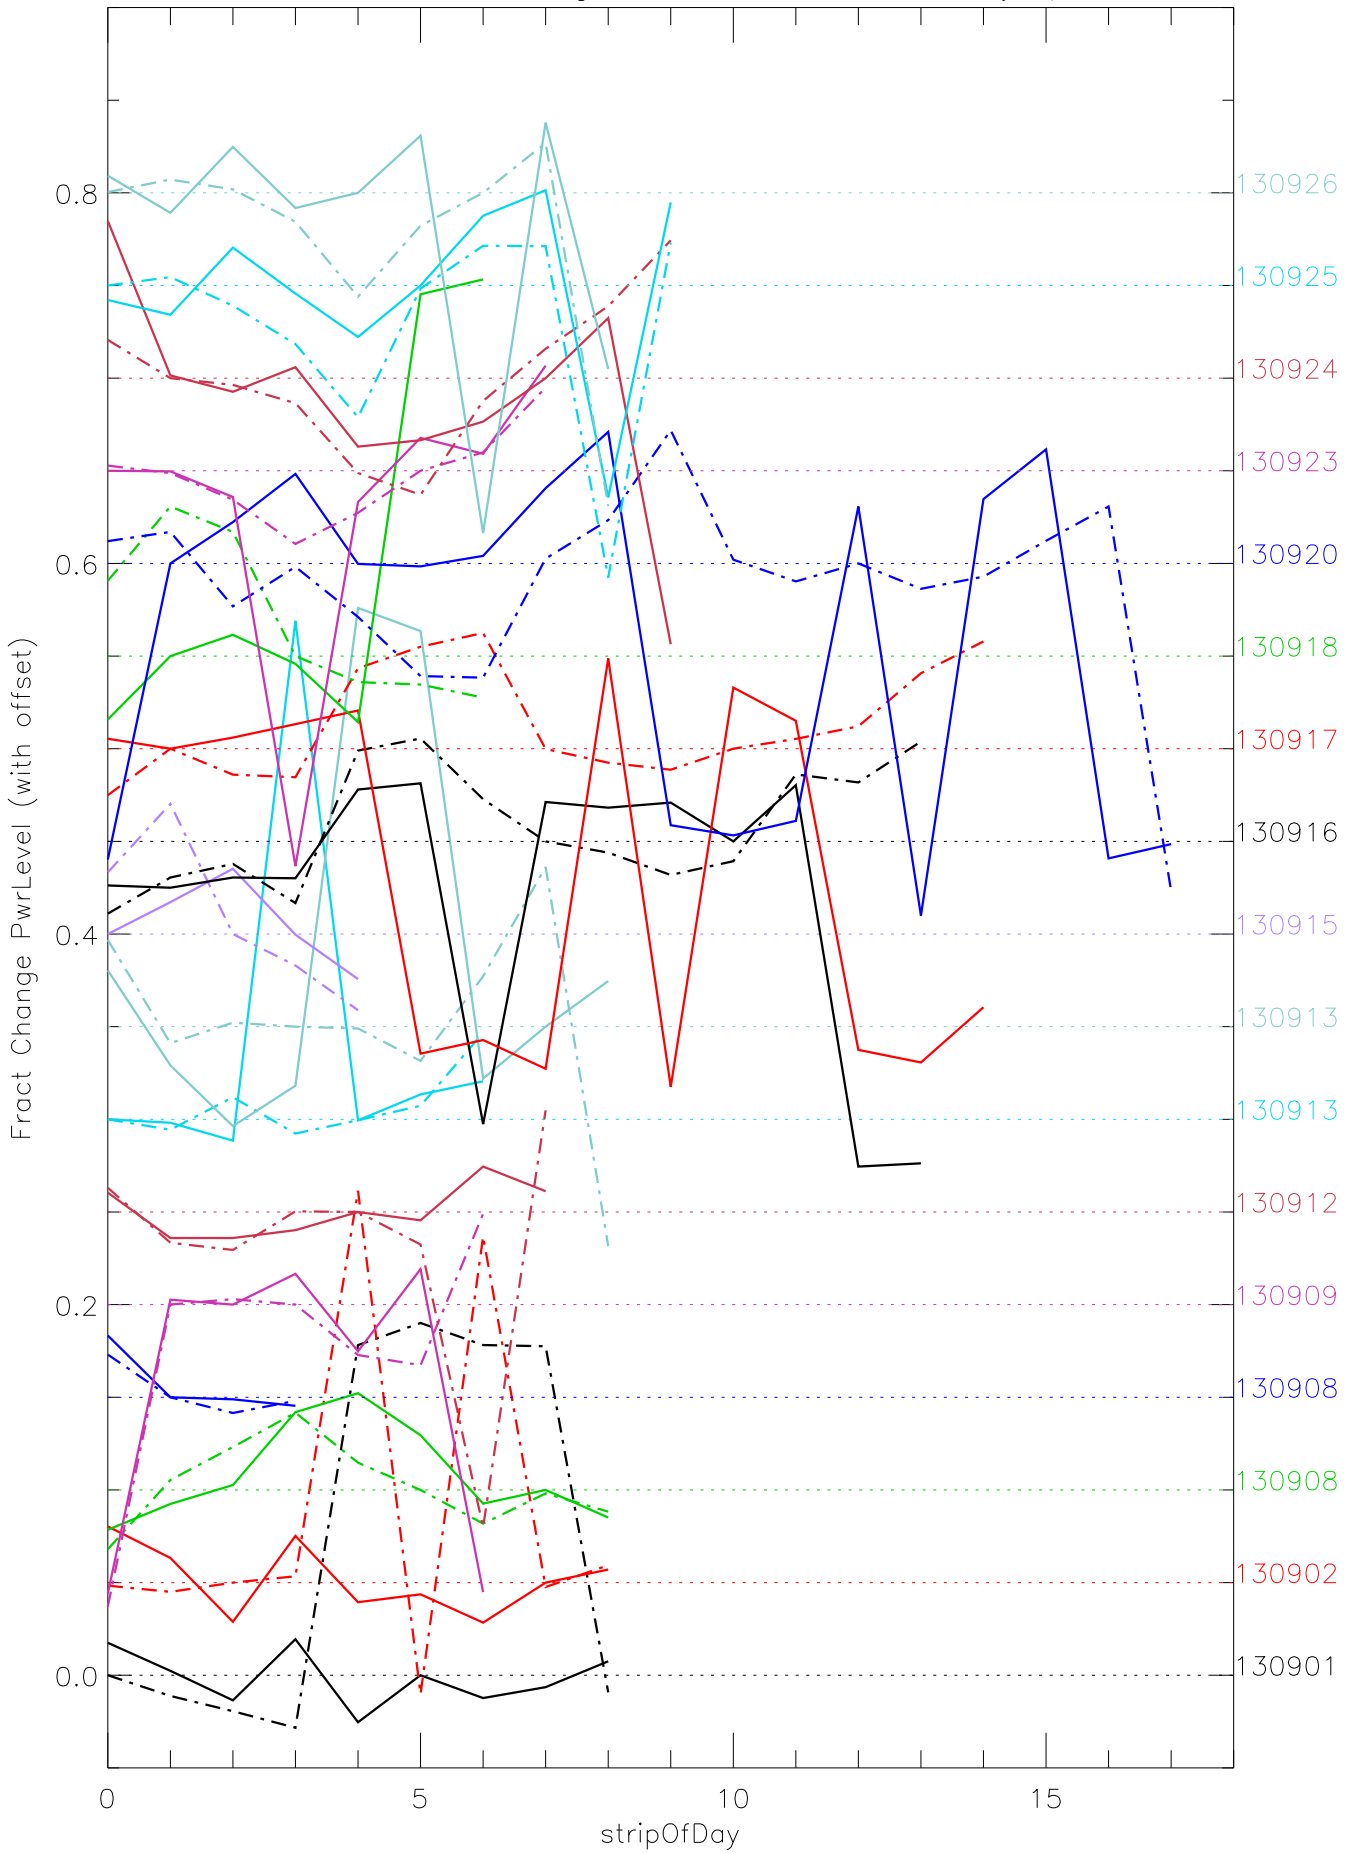

a2048 fractional change PwrLevel for each day. pixel:0

a2048 fractional change PwrLevel for each day. pixel:1

a2048 fractional change PwrLevel for each day. pixel:2

a2048 fractional change PwrLevel for each day. pixel:3

a2048 fractional change PwrLevel for each day. pixel:4

a2048 fractional change PwrLevel for each day. pixel:5

a2048 fractional change PwrLevel for each day. pixel:6