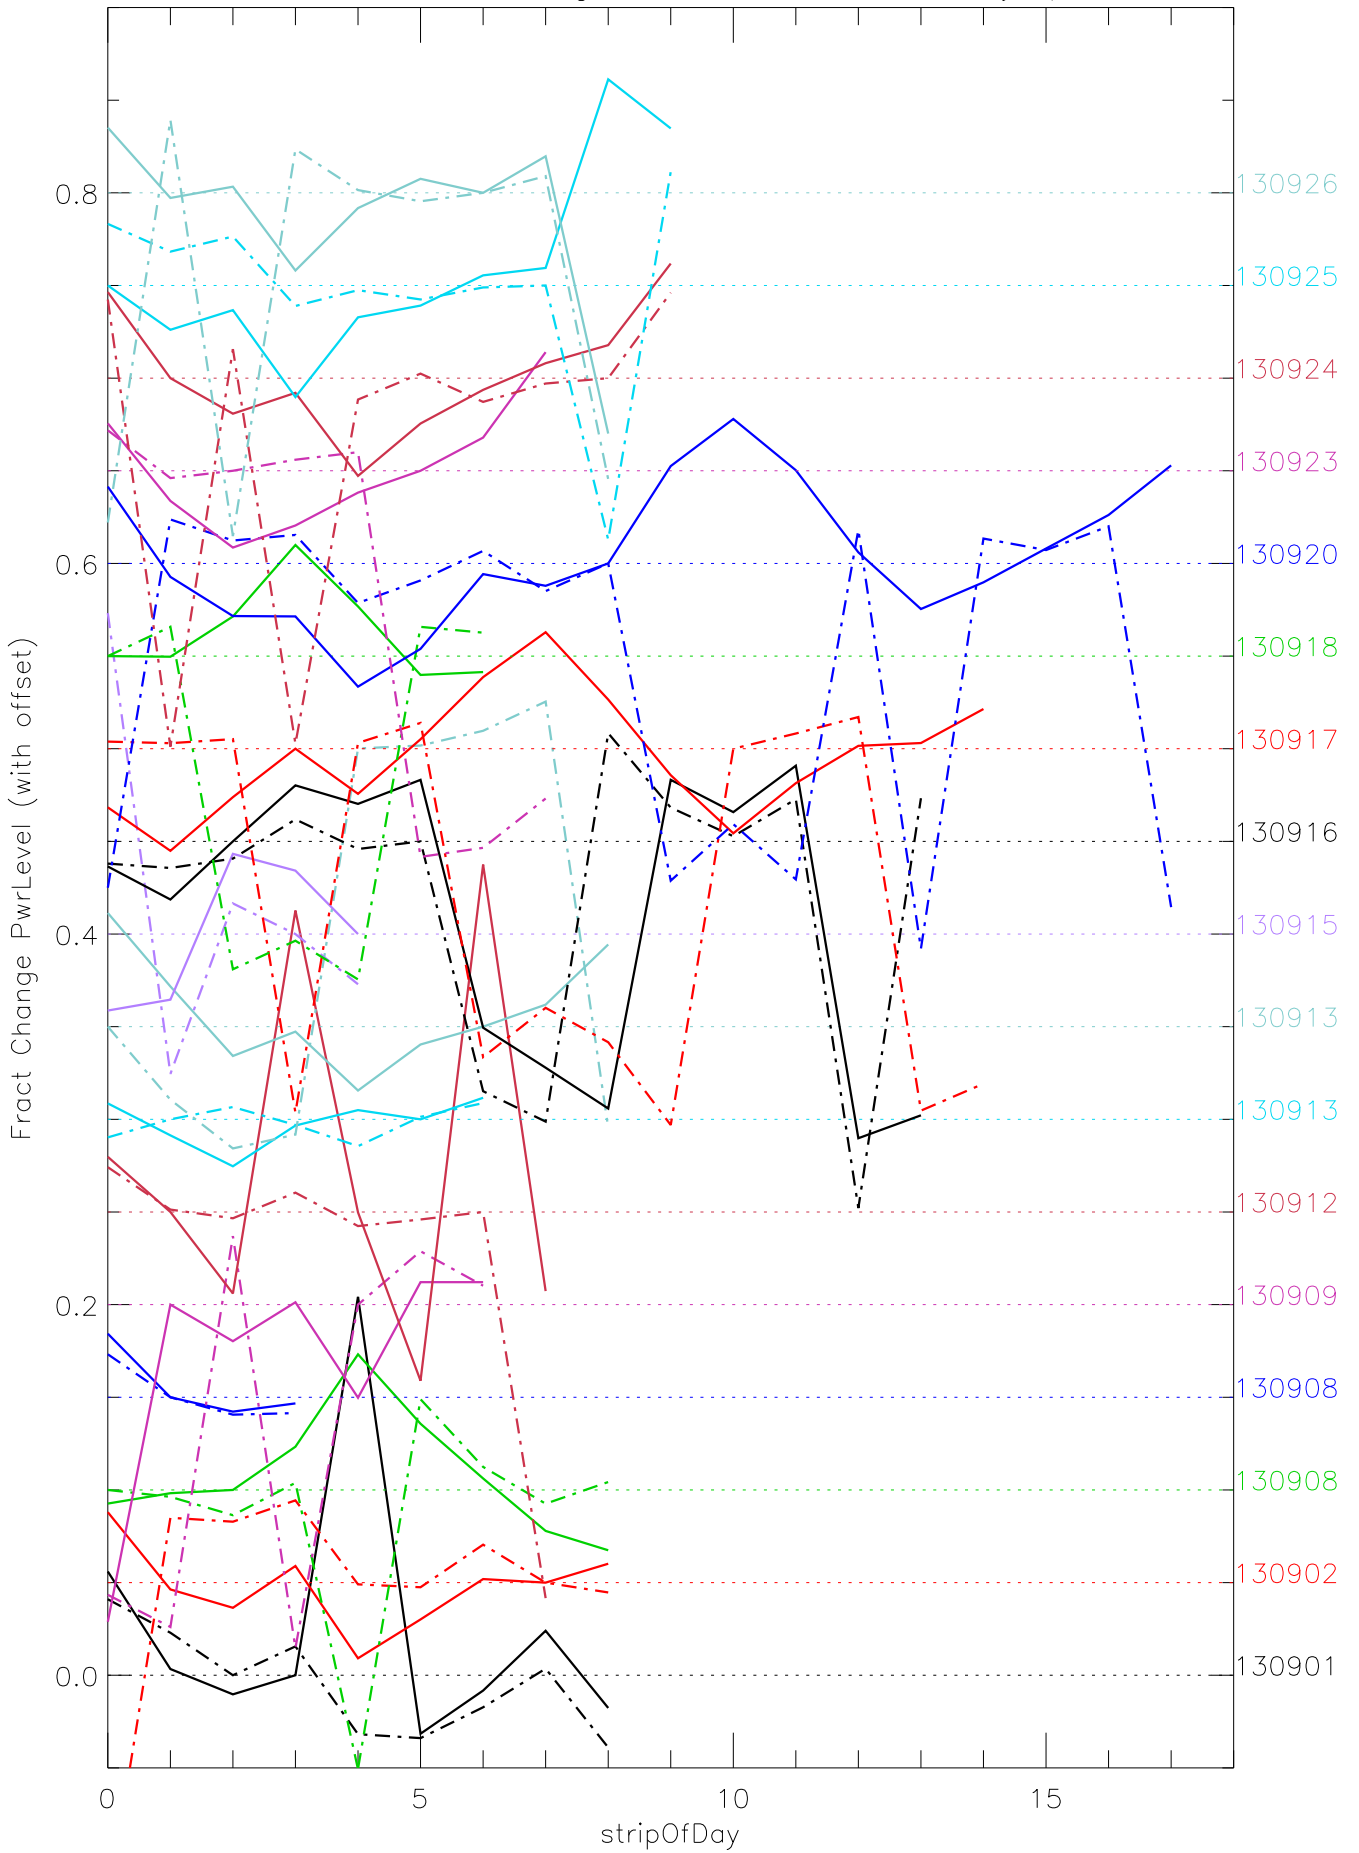

a2048 fractional change PwrLevel for each day. pixel:0

a2048 fractional change PwrLevel for each day. pixel:1

a2048 fractional change PwrLevel for each day. pixel:2

a2048 fractional change PwrLevel for each day. pixel:3

a2048 fractional change PwrLevel for each day. pixel:4

a2048 fractional change PwrLevel for each day. pixel:5

a2048 fractional change PwrLevel for each day. pixel:6