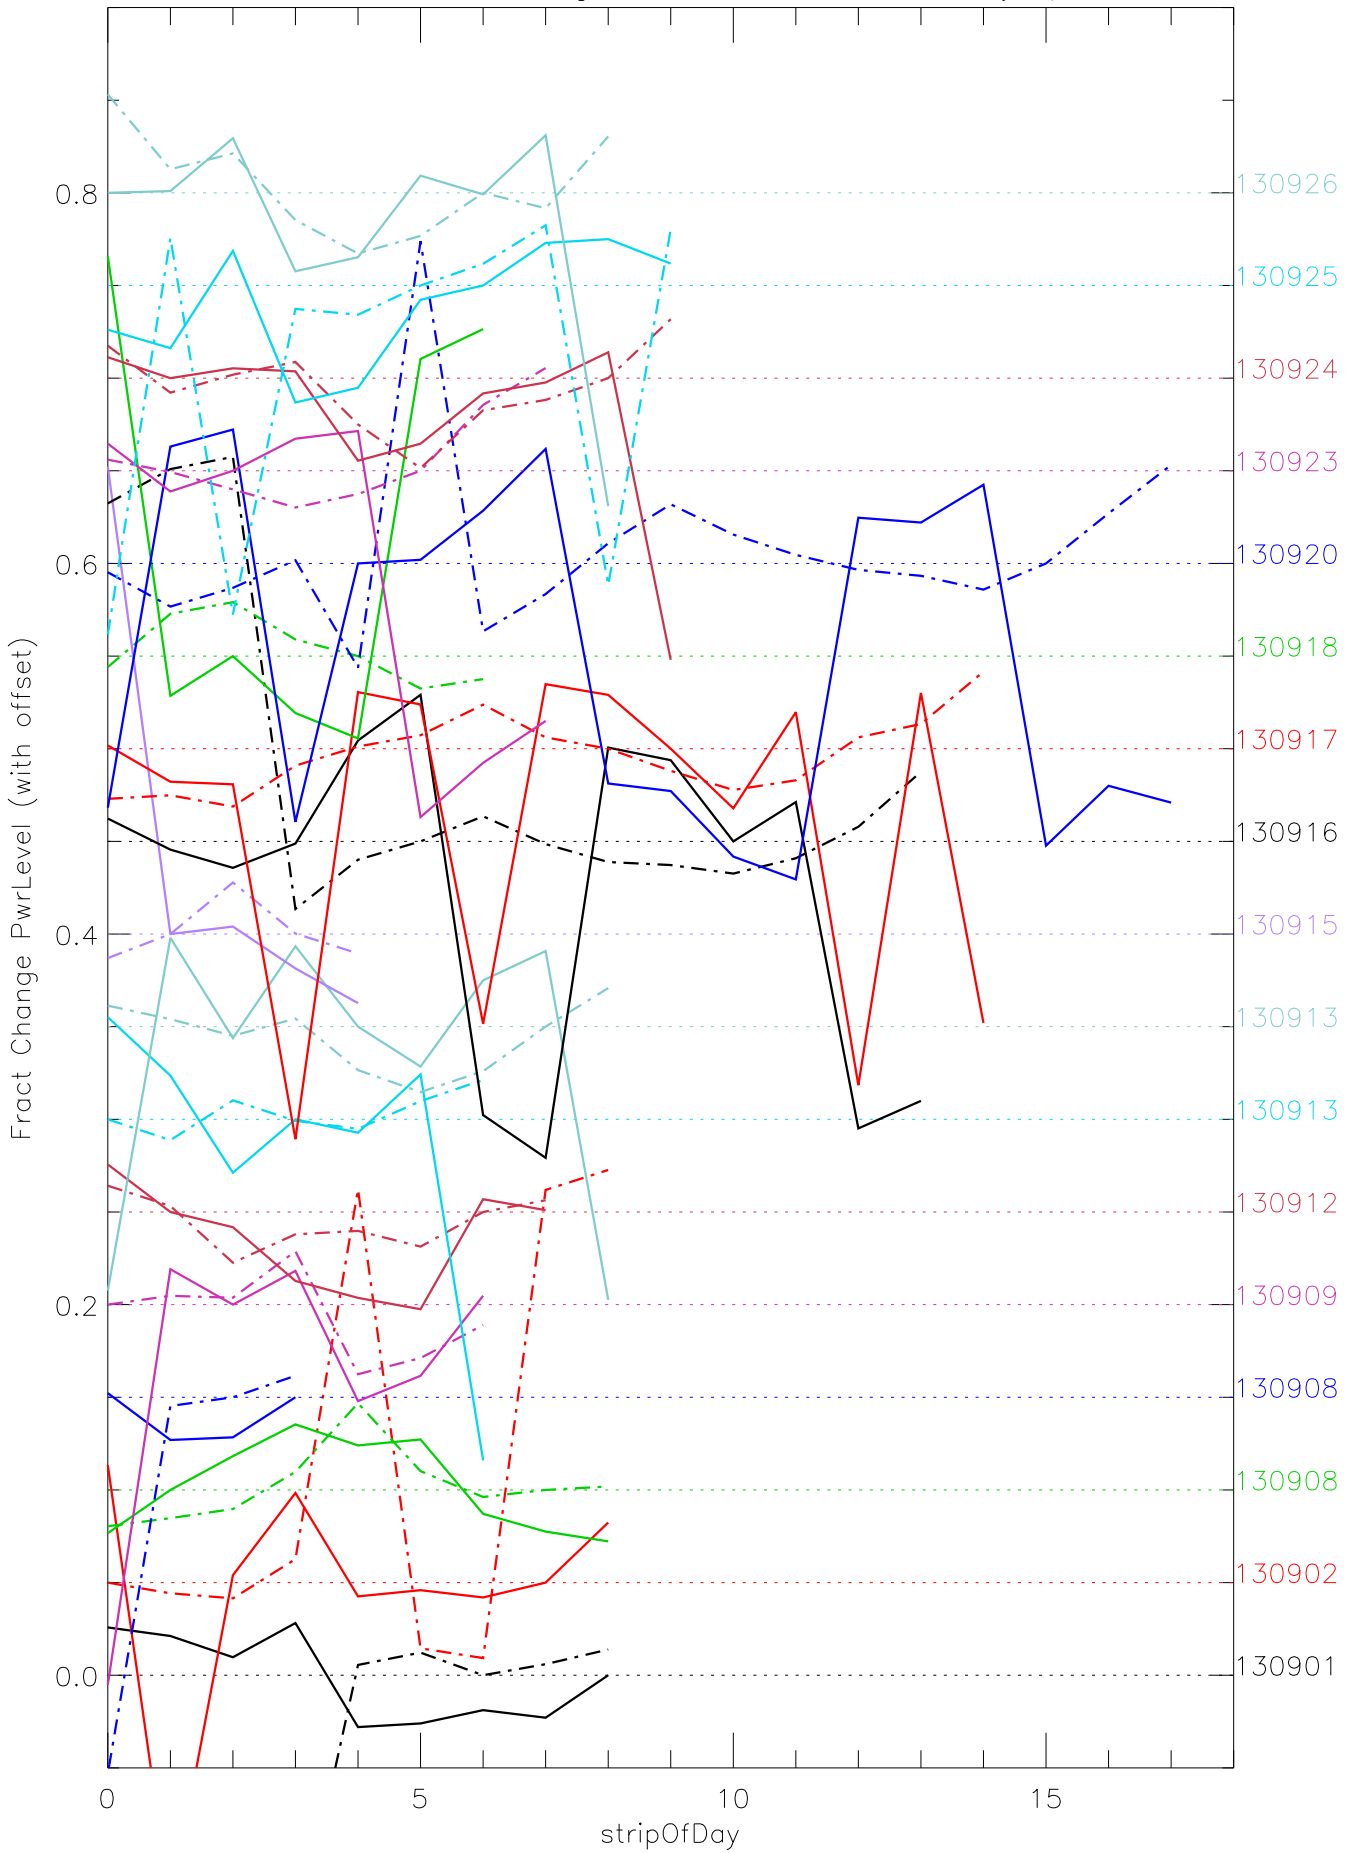

a2048 fractional change PwrLevel for each day. pixel:0

a2048 fractional change PwrLevel for each day. pixel:1

a2048 fractional change PwrLevel for each day. pixel:2

a2048 fractional change PwrLevel for each day. pixel:3

a2048 fractional change PwrLevel for each day. pixel:4

a2048 fractional change PwrLevel for each day. pixel:5

a2048 fractional change PwrLevel for each day. pixel:6