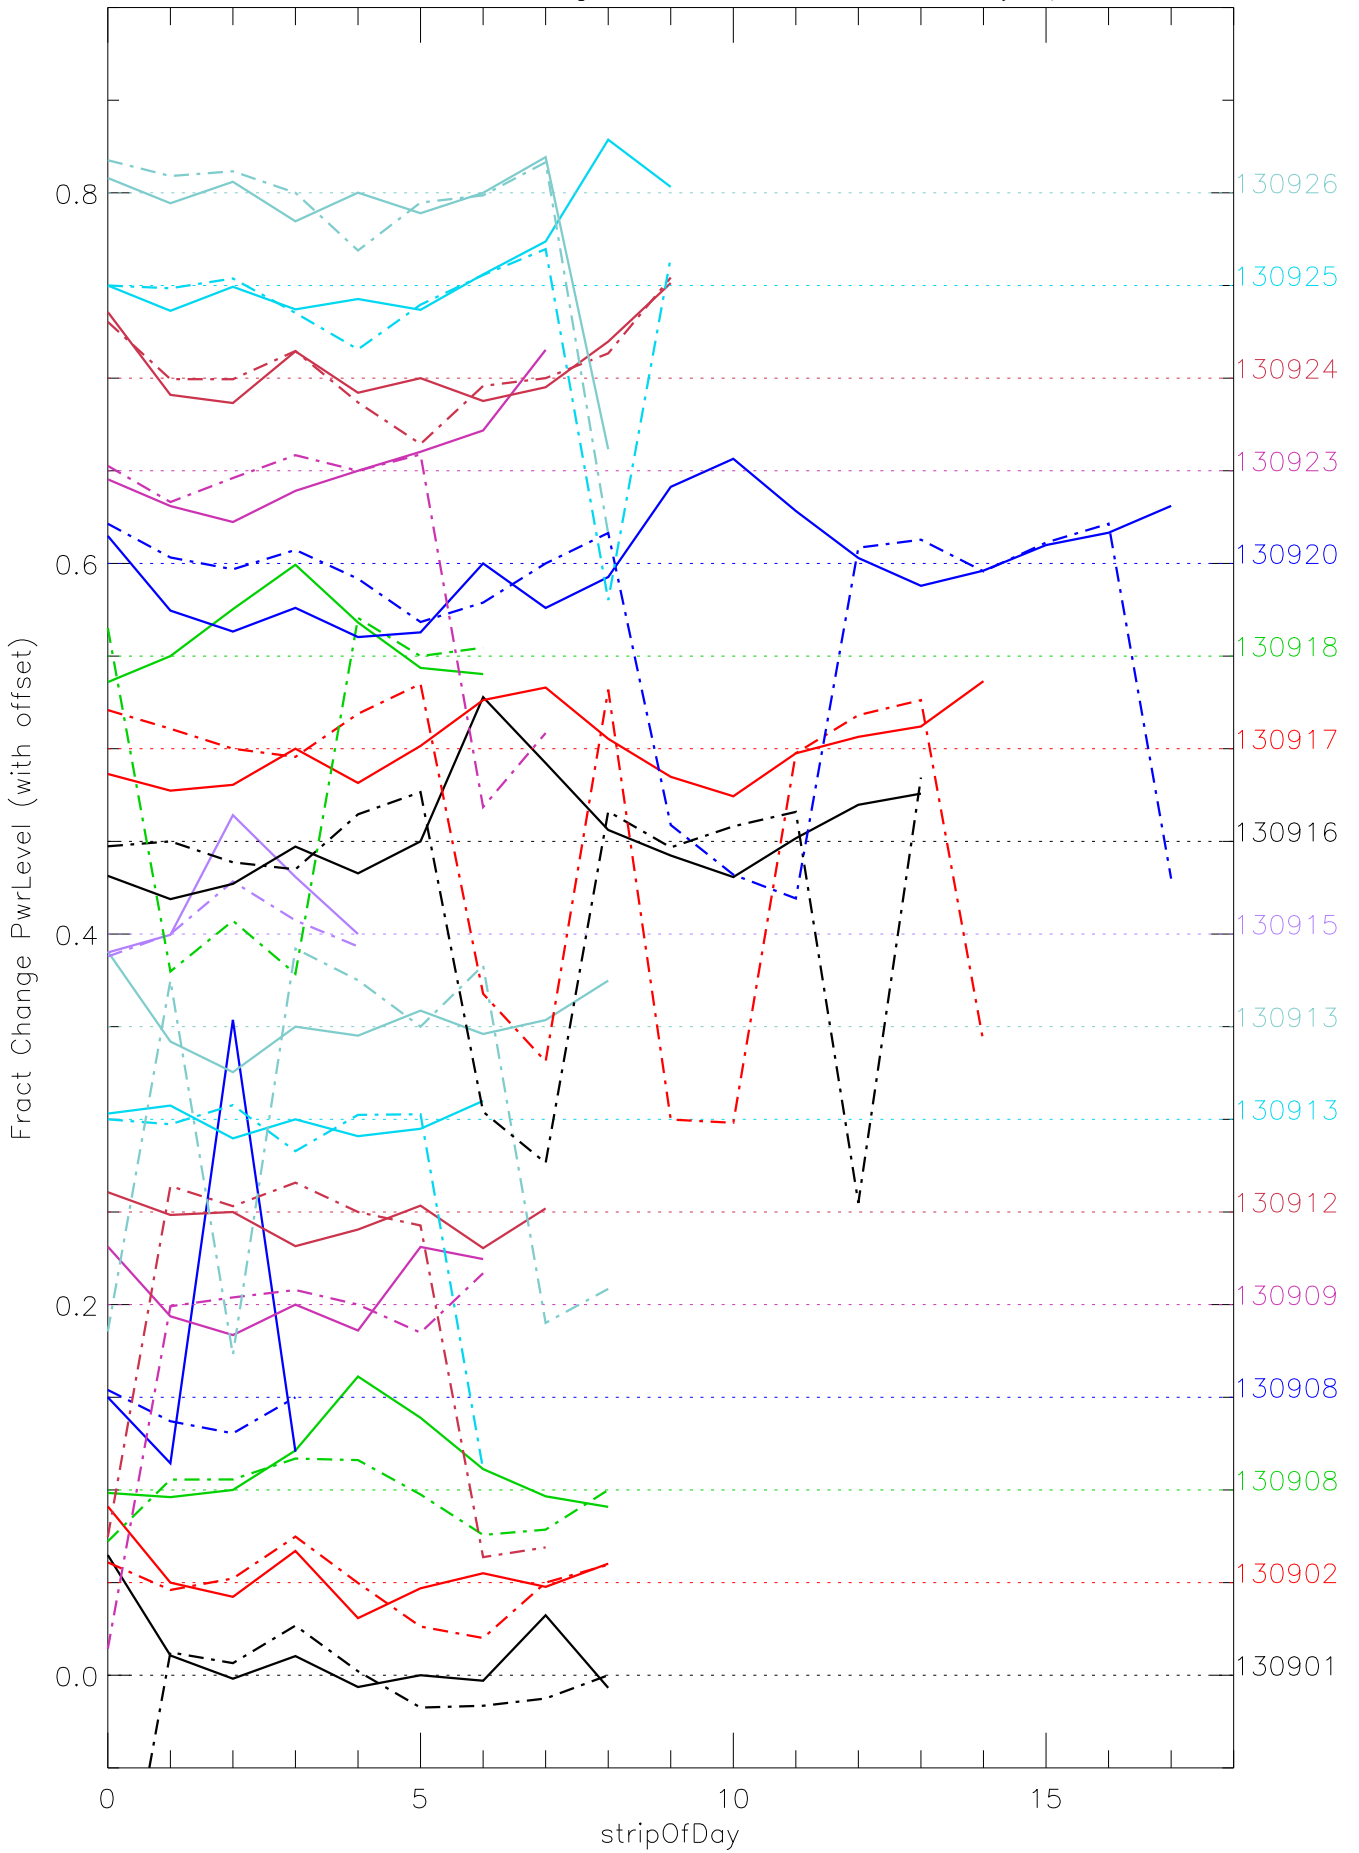

a2048 fractional change PwrLevel for each day. pixel:0

a2048 fractional change PwrLevel for each day. pixel:1

a2048 fractional change PwrLevel for each day. pixel:2

a2048 fractional change PwrLevel for each day. pixel:3

a2048 fractional change PwrLevel for each day. pixel:4

a2048 fractional change PwrLevel for each day. pixel:5

a2048 fractional change PwrLevel for each day. pixel:6