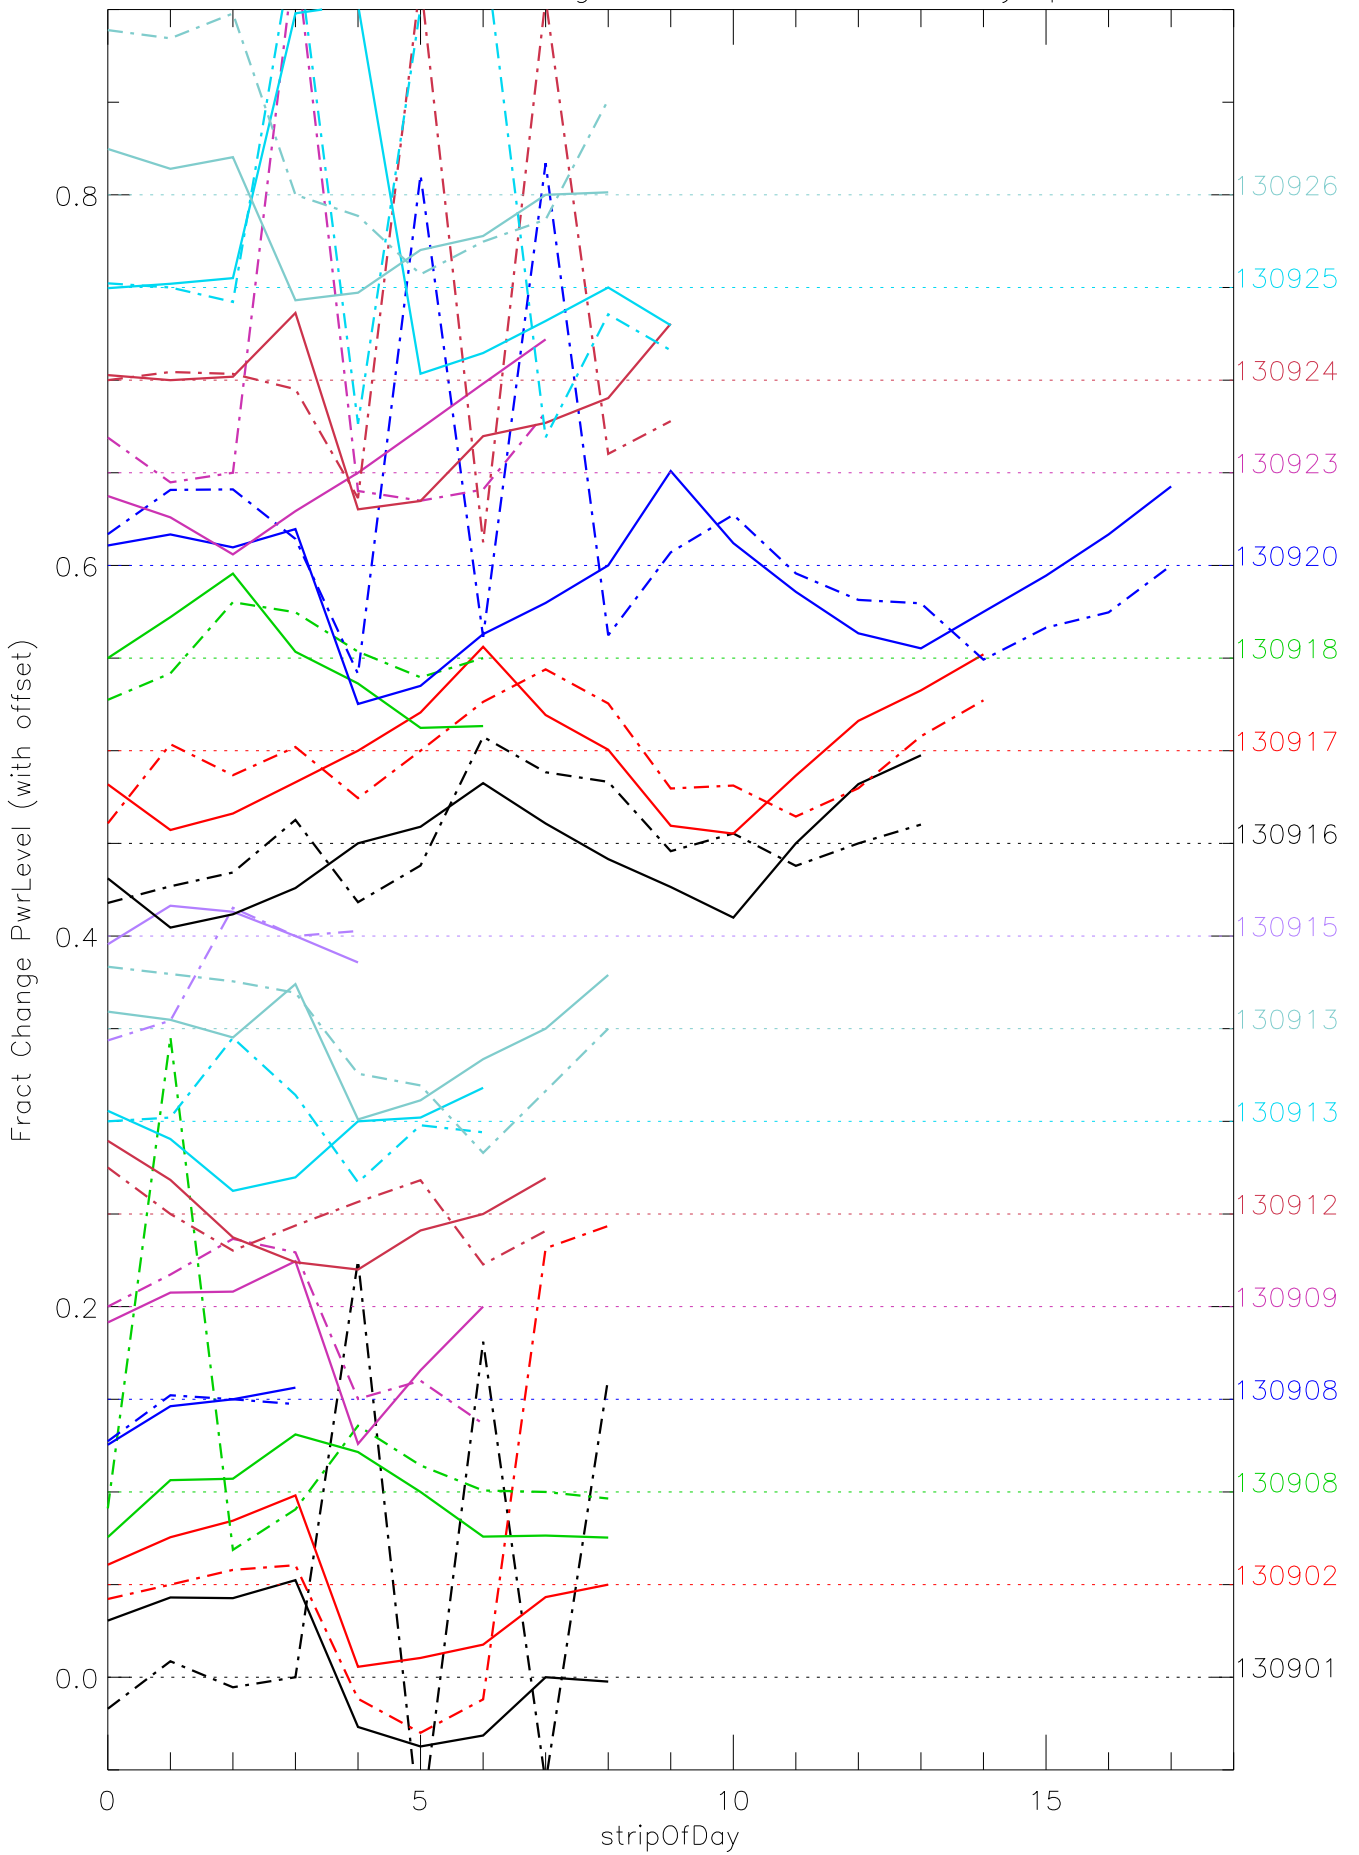

a2048 fractional change PwrLevel for each day. pixel:0

a2048 fractional change PwrLevel for each day. pixel:1

a2048 fractional change PwrLevel for each day. pixel:2

a2048 fractional change PwrLevel for each day. pixel:3

a2048 fractional change PwrLevel for each day. pixel:4

a2048 fractional change PwrLevel for each day. pixel:5

a2048 fractional change PwrLevel for each day. pixel:6