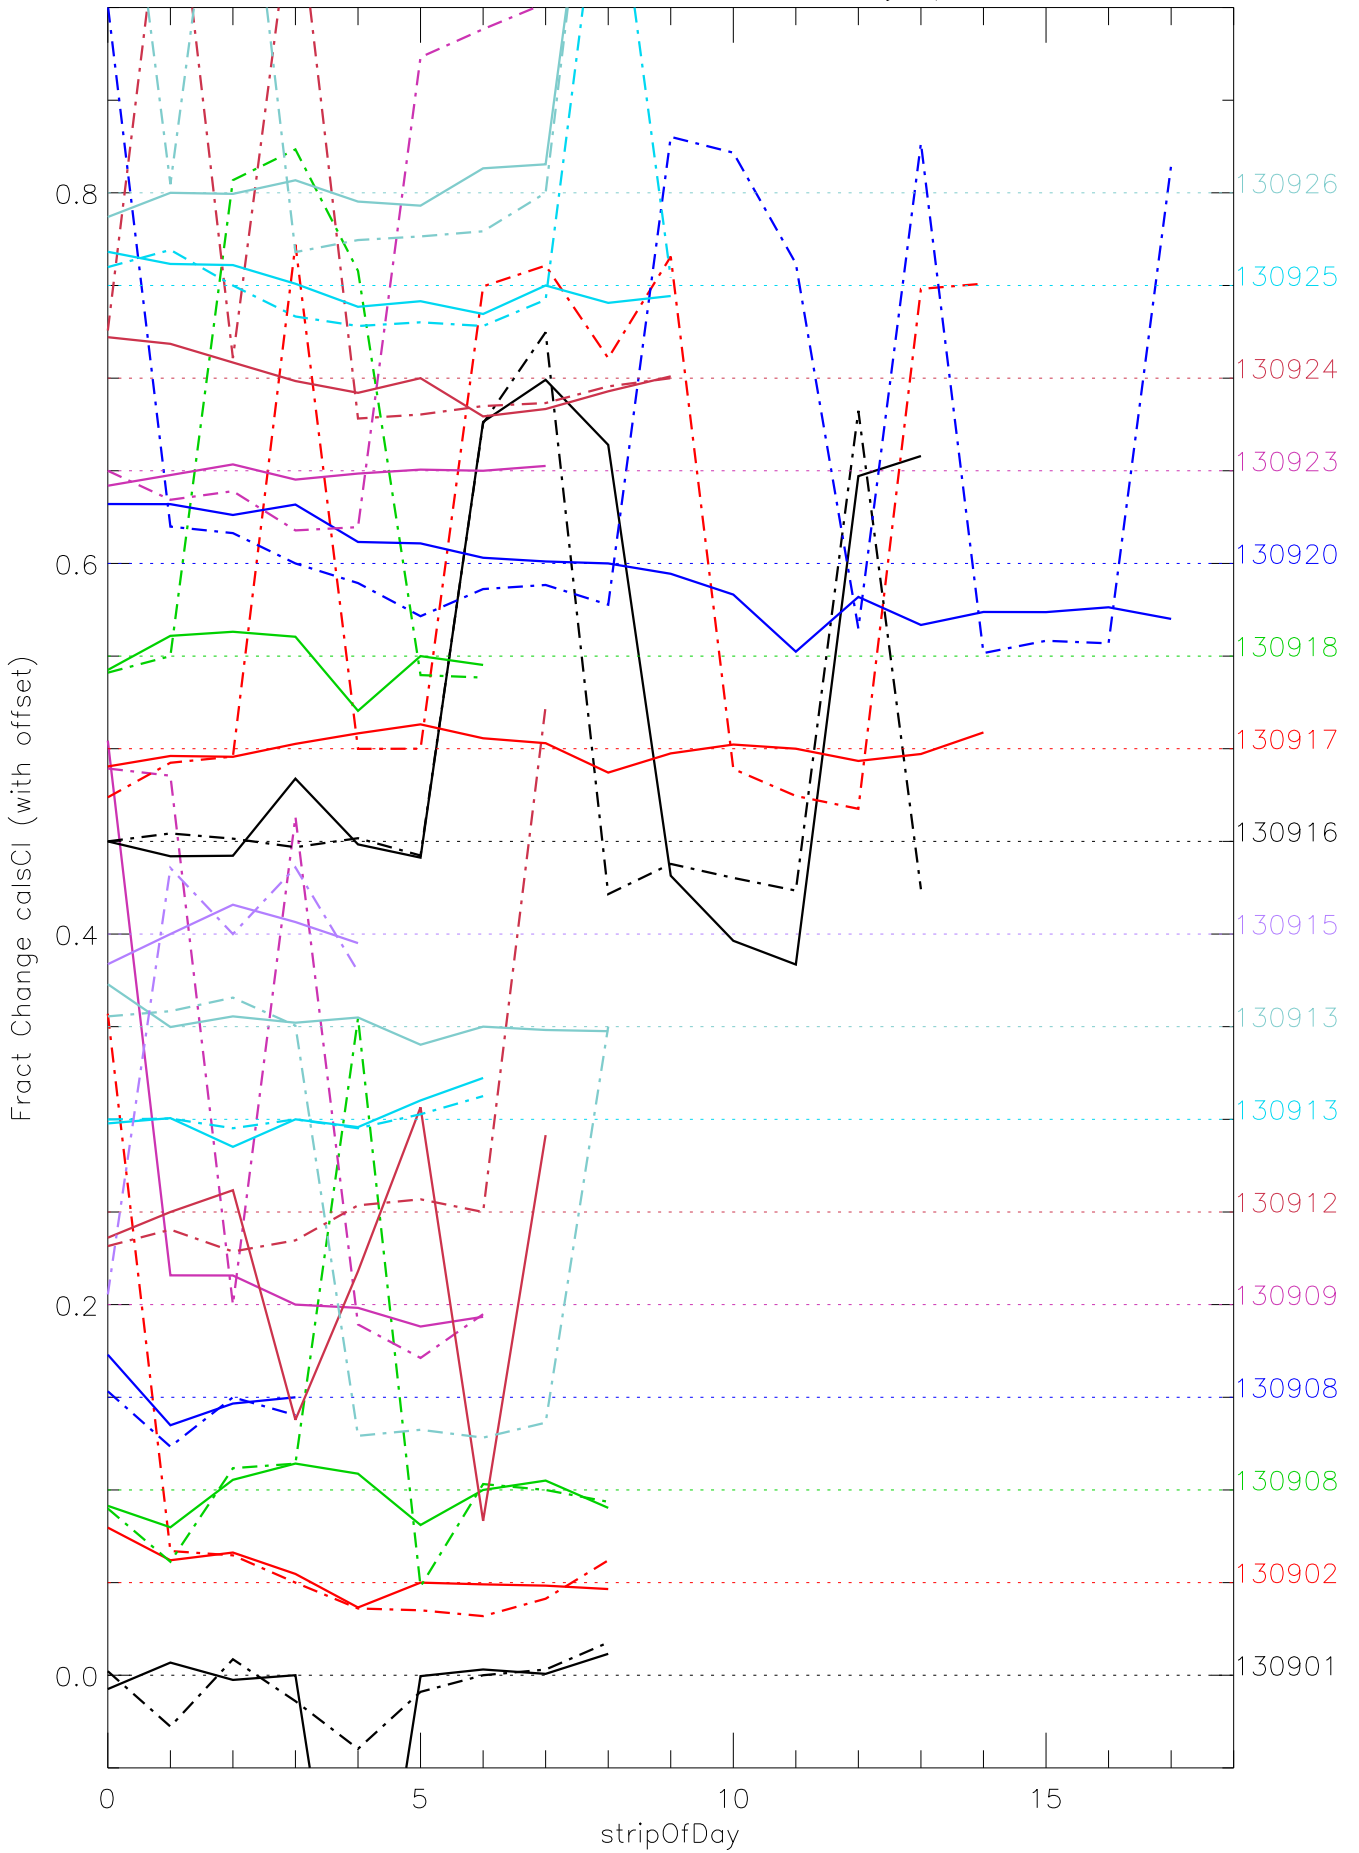

a2048 calsci factors for each day. pixel:0

a2048 calsci factors for each day. pixel:1

a2048 calsci factors for each day. pixel:2

a2048 calsci factors for each day. pixel:3

a2048 calsci factors for each day. pixel:4

a2048 calsci factors for each day. pixel:5

a2048 calsci factors for each day. pixel:6