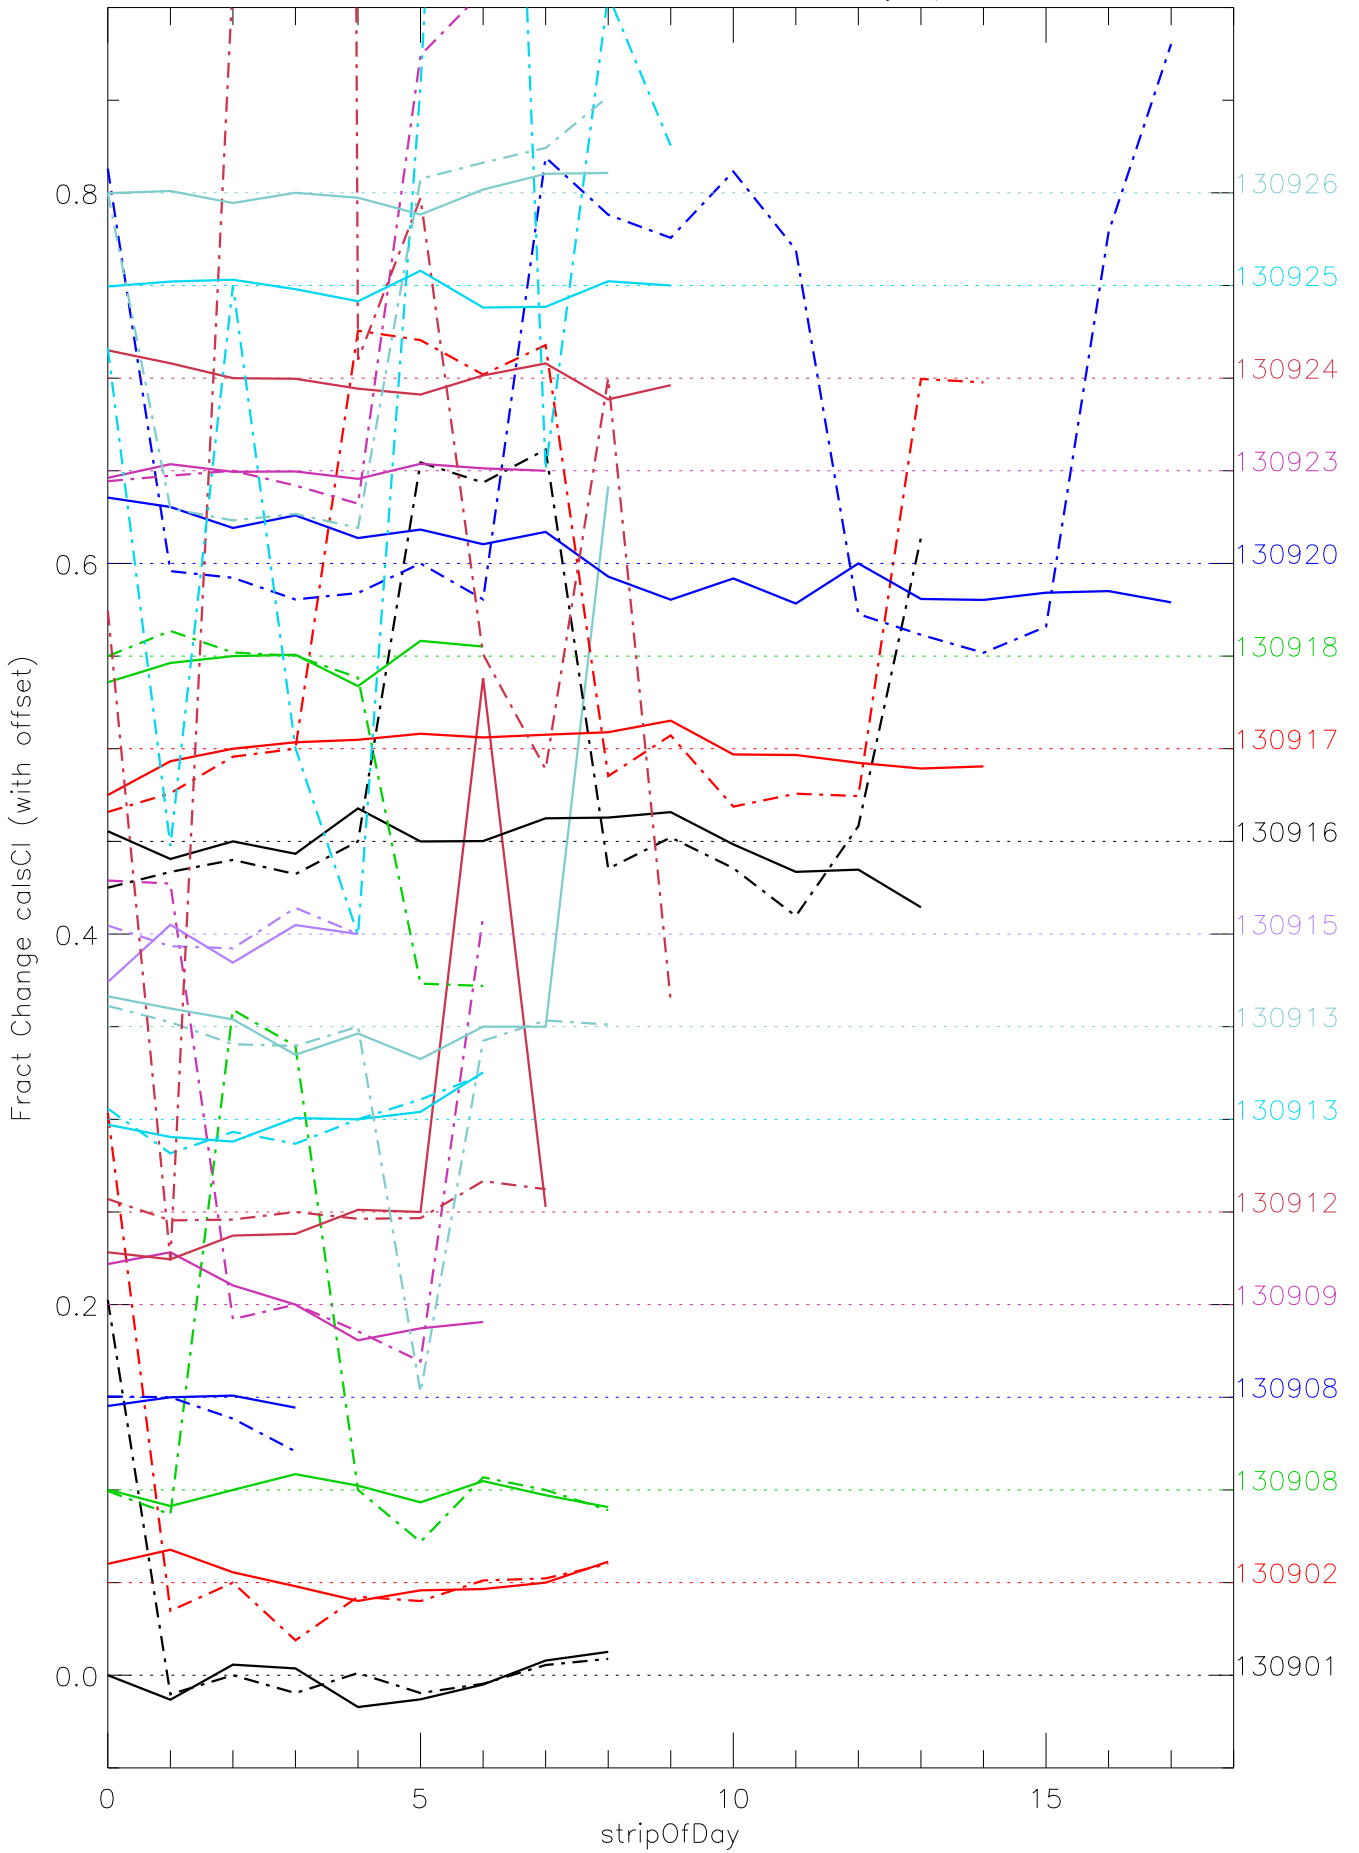

a2048 calsci factors for each day. pixel:0

a2048 calsci factors for each day. pixel:1

a2048 calsci factors for each day. pixel:2

a2048 calsci factors for each day. pixel:3

a2048 calsci factors for each day. pixel:4

a2048 calsci factors for each day. pixel:5

a2048 calsci factors for each day. pixel:6