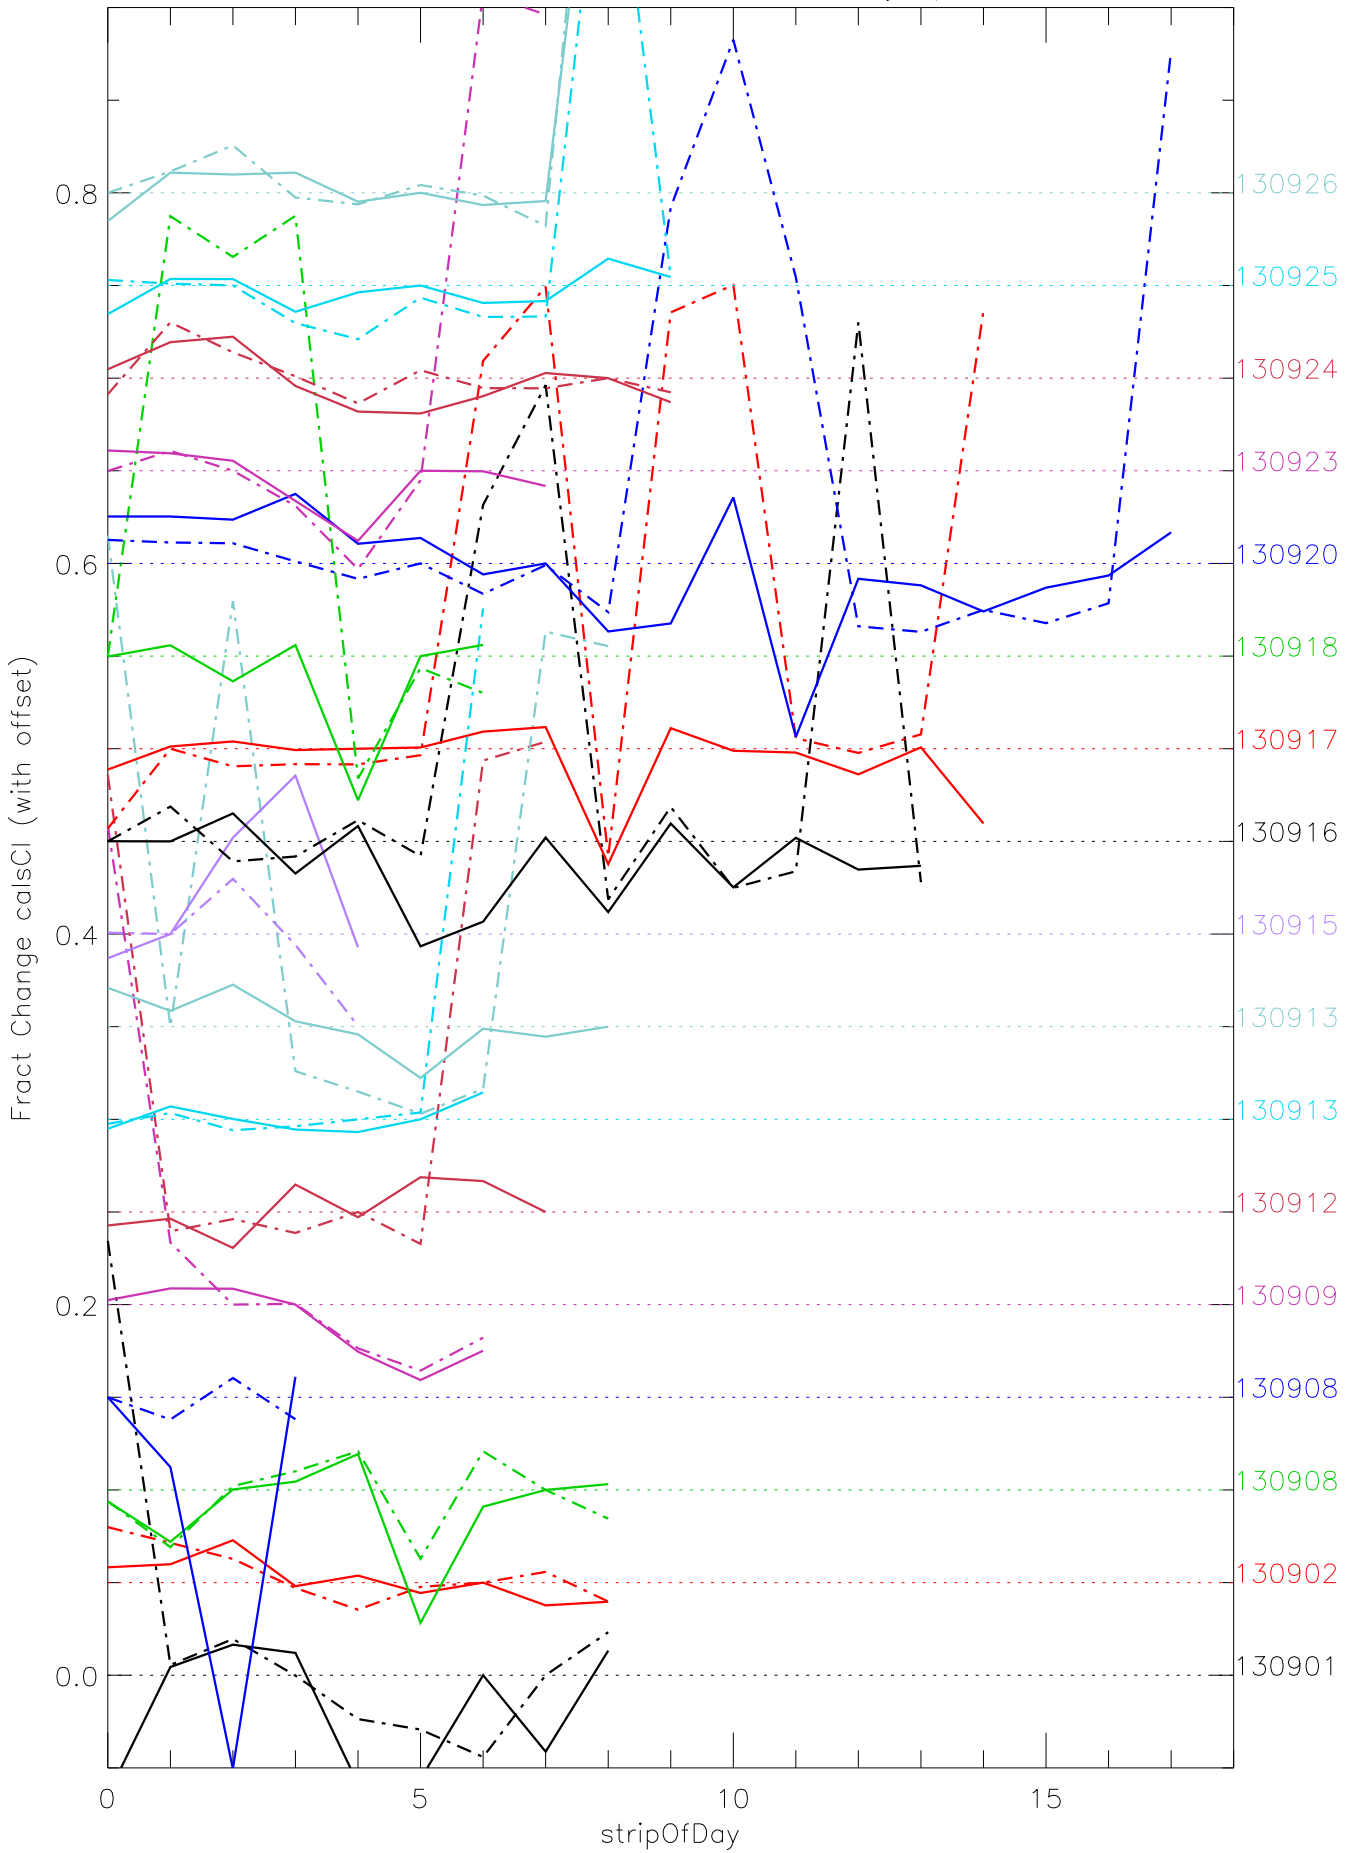

a2048 calsci factors for each day. pixel:0

a2048 calsci factors for each day. pixel:1

a2048 calsci factors for each day. pixel:2

a2048 calsci factors for each day. pixel:3

a2048 calsci factors for each day. pixel:4

a2048 calsci factors for each day. pixel:5

a2048 calsci factors for each day. pixel:6