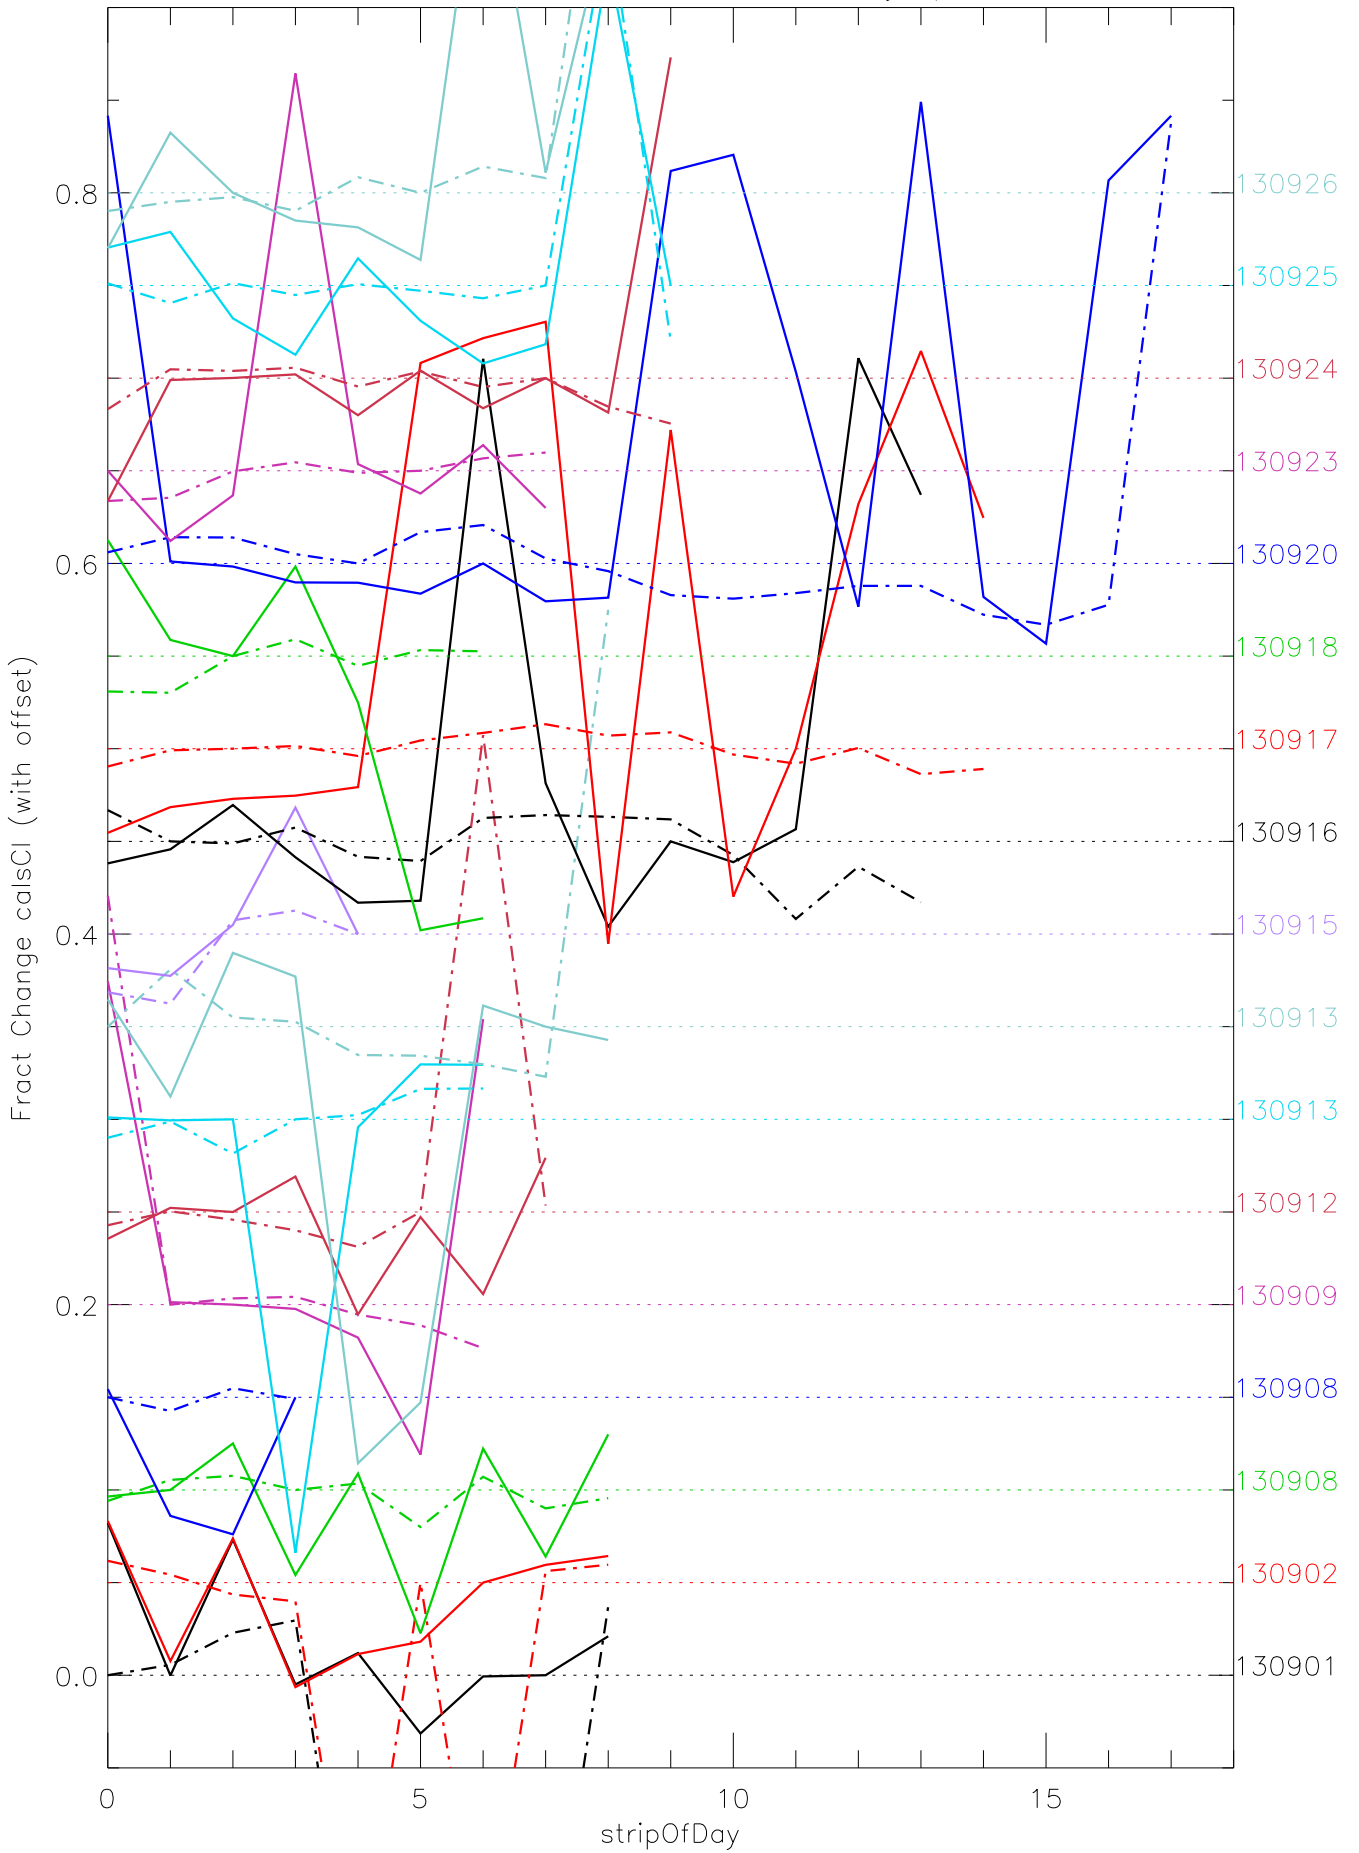

a2048 calsci factors for each day. pixel:0

a2048 calsci factors for each day. pixel:1

a2048 calsci factors for each day. pixel:2

a2048 calsci factors for each day. pixel:3

a2048 calsci factors for each day. pixel:4

a2048 calsci factors for each day. pixel:5

a2048 calsci factors for each day. pixel:6