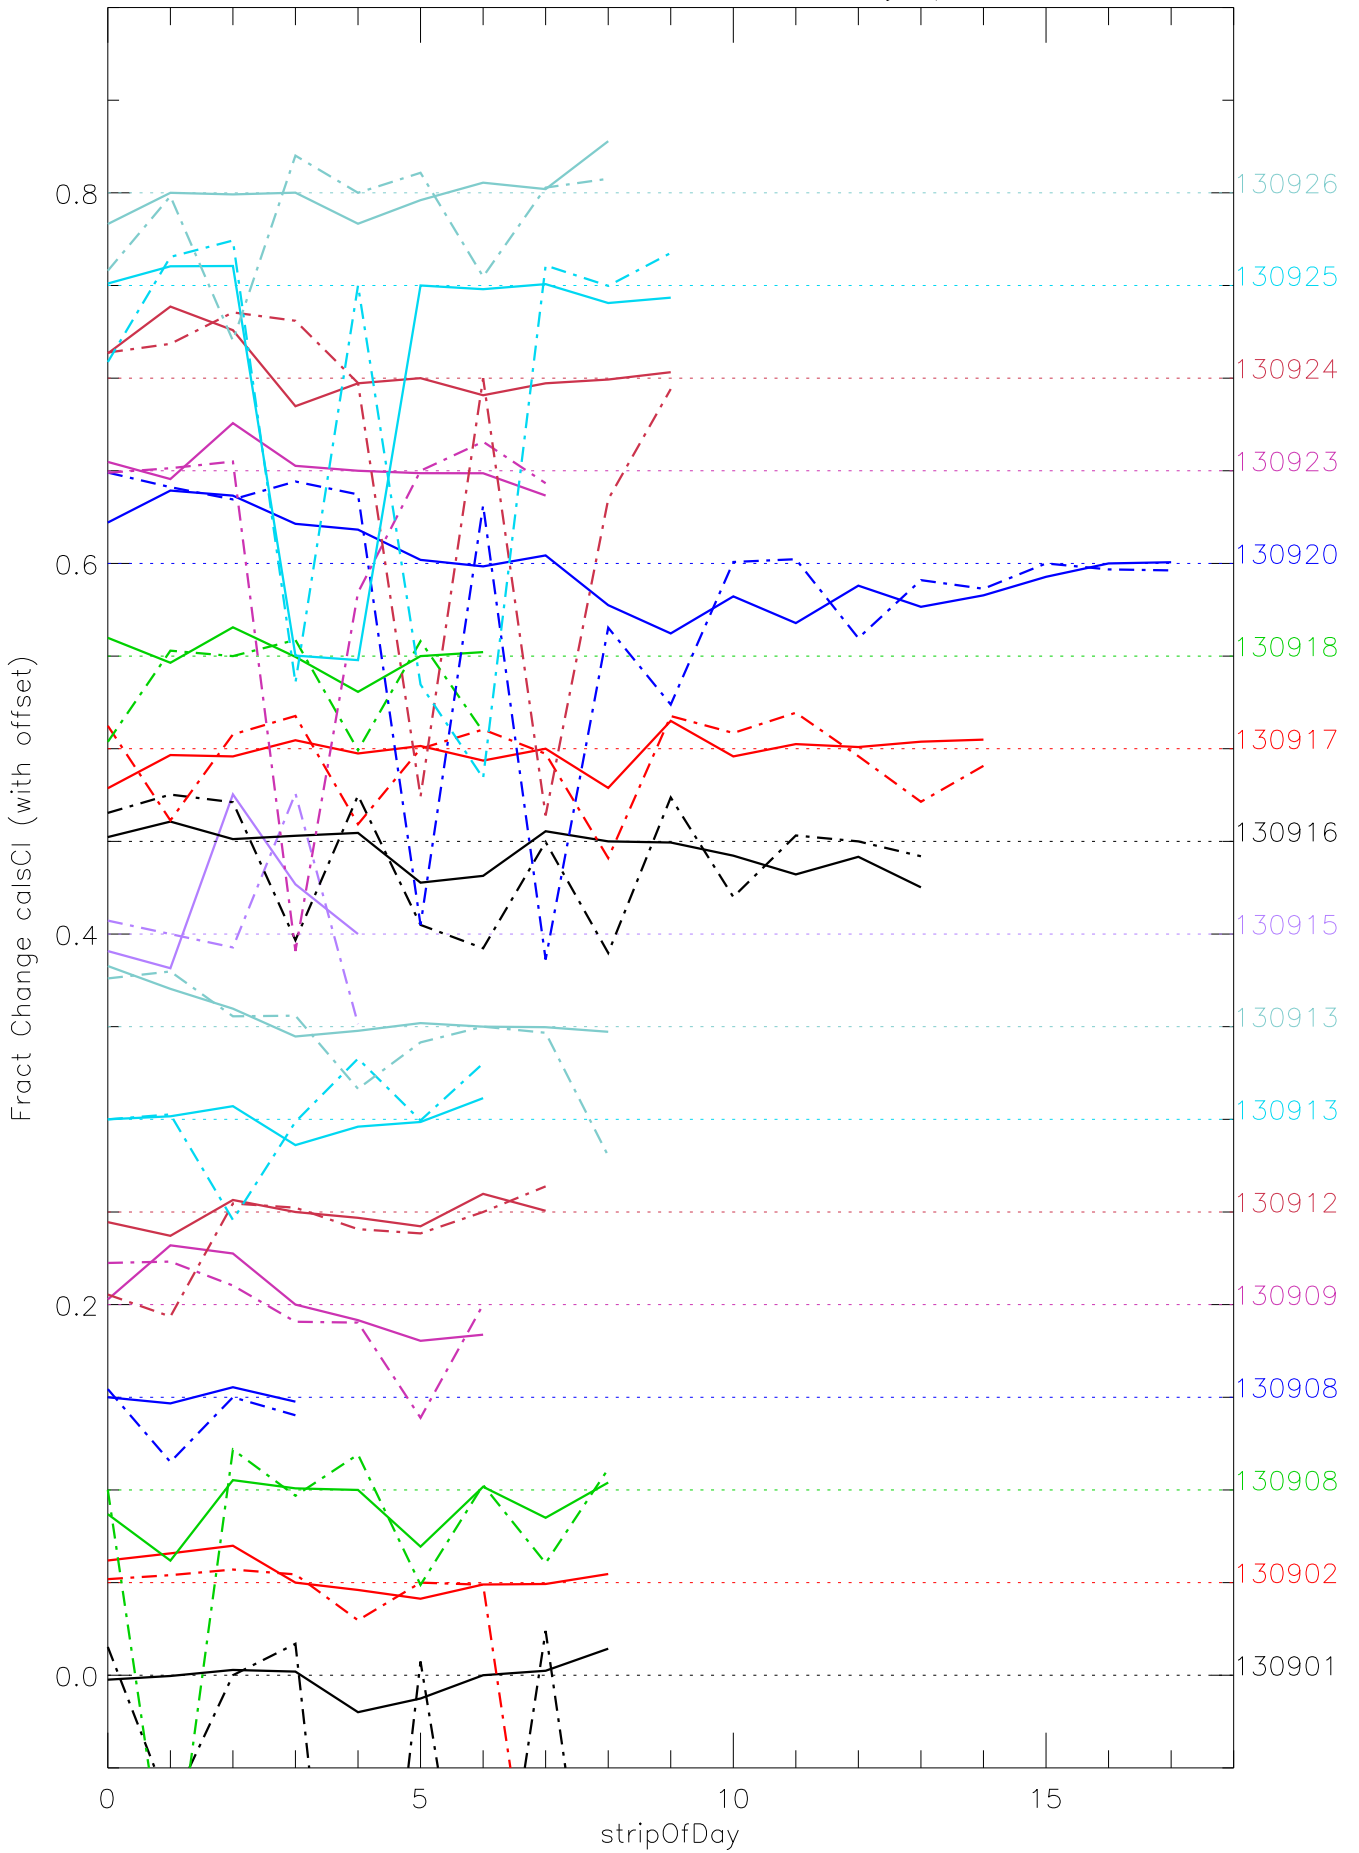

a2048 calsci factors for each day. pixel:0

a2048 calsci factors for each day. pixel:1

a2048 calsci factors for each day. pixel:2

a2048 calsci factors for each day. pixel:3

a2048 calsci factors for each day. pixel:4

a2048 calsci factors for each day. pixel:5

a2048 calsci factors for each day. pixel:6