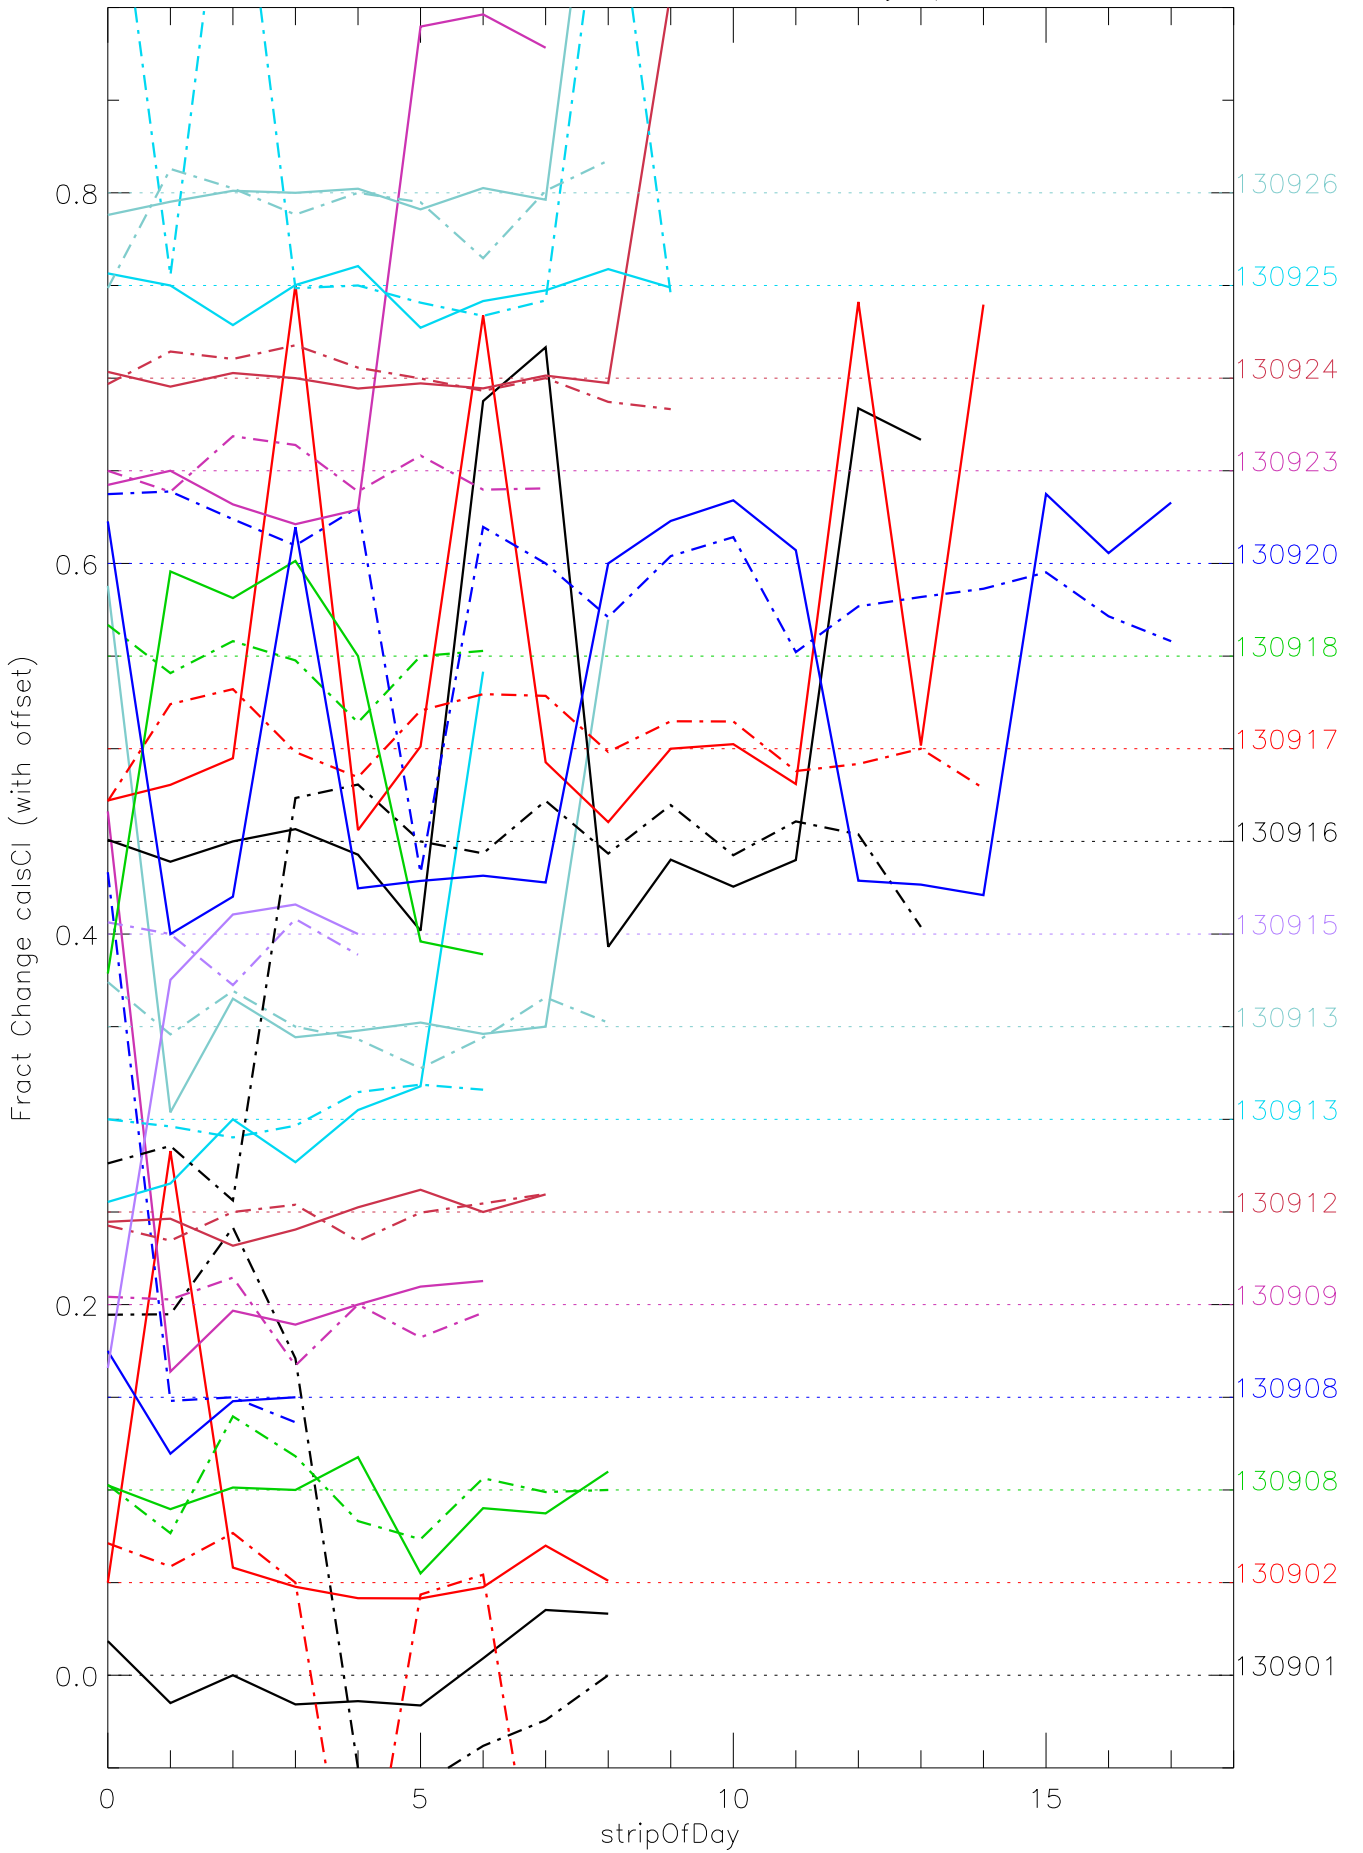

a2048 calsci factors for each day. pixel:0

a2048 calsci factors for each day. pixel:1

a2048 calsci factors for each day. pixel:2

a2048 calsci factors for each day. pixel:3

a2048 calsci factors for each day. pixel:4

a2048 calsci factors for each day. pixel:5

a2048 calsci factors for each day. pixel:6