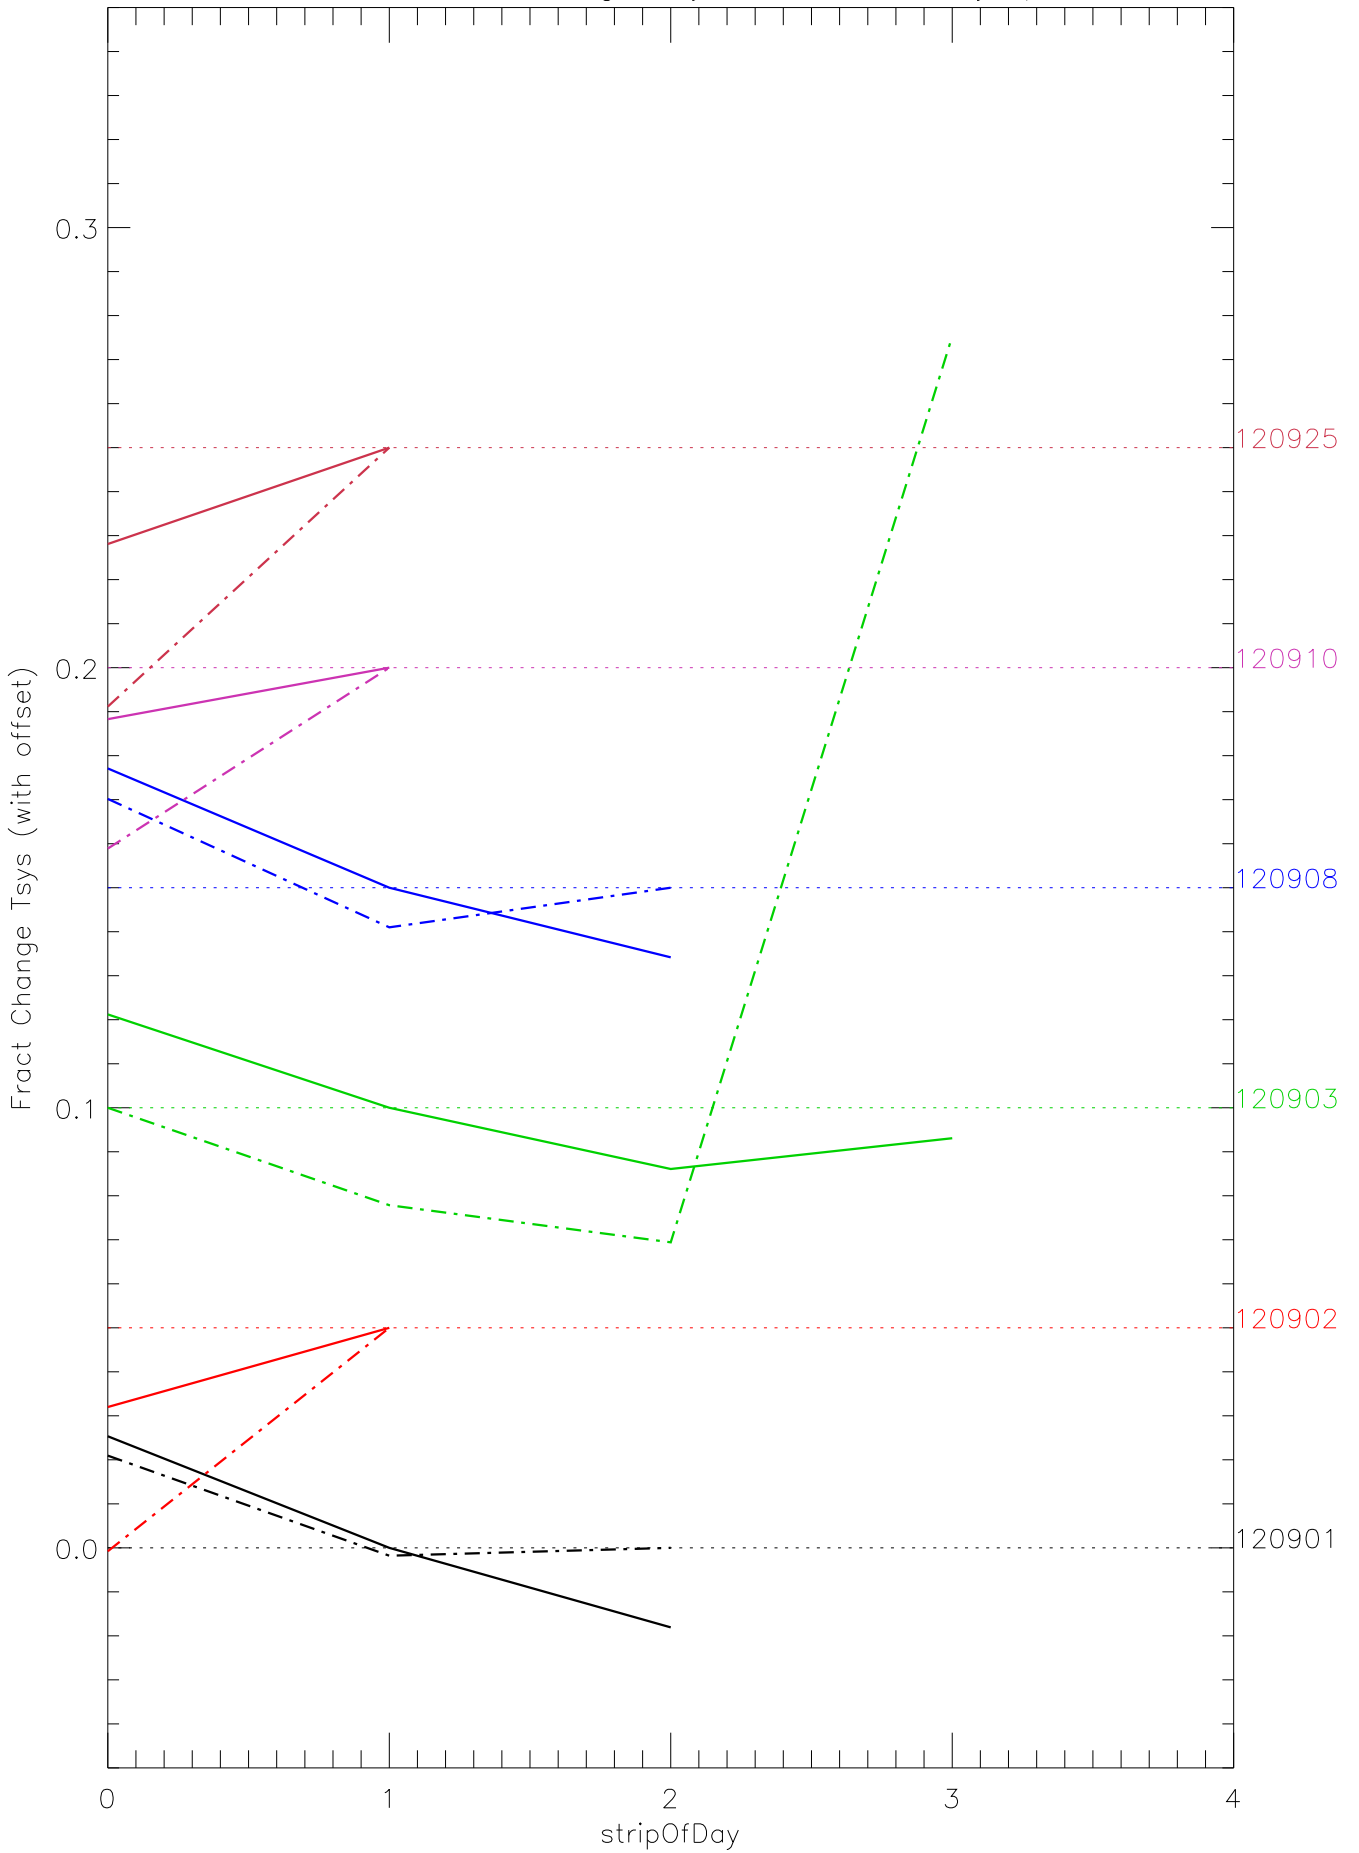

a2048 fractional change TsysK for each day. pixel:0

a2048 fractional change TsysK for each day. pixel:1

a2048 fractional change TsysK for each day. pixel:2

a2048 fractional change TsysK for each day. pixel:3

a2048 fractional change TsysK for each day. pixel:4

a2048 fractional change TsysK for each day. pixel:5

a2048 fractional change TsysK for each day. pixel:6