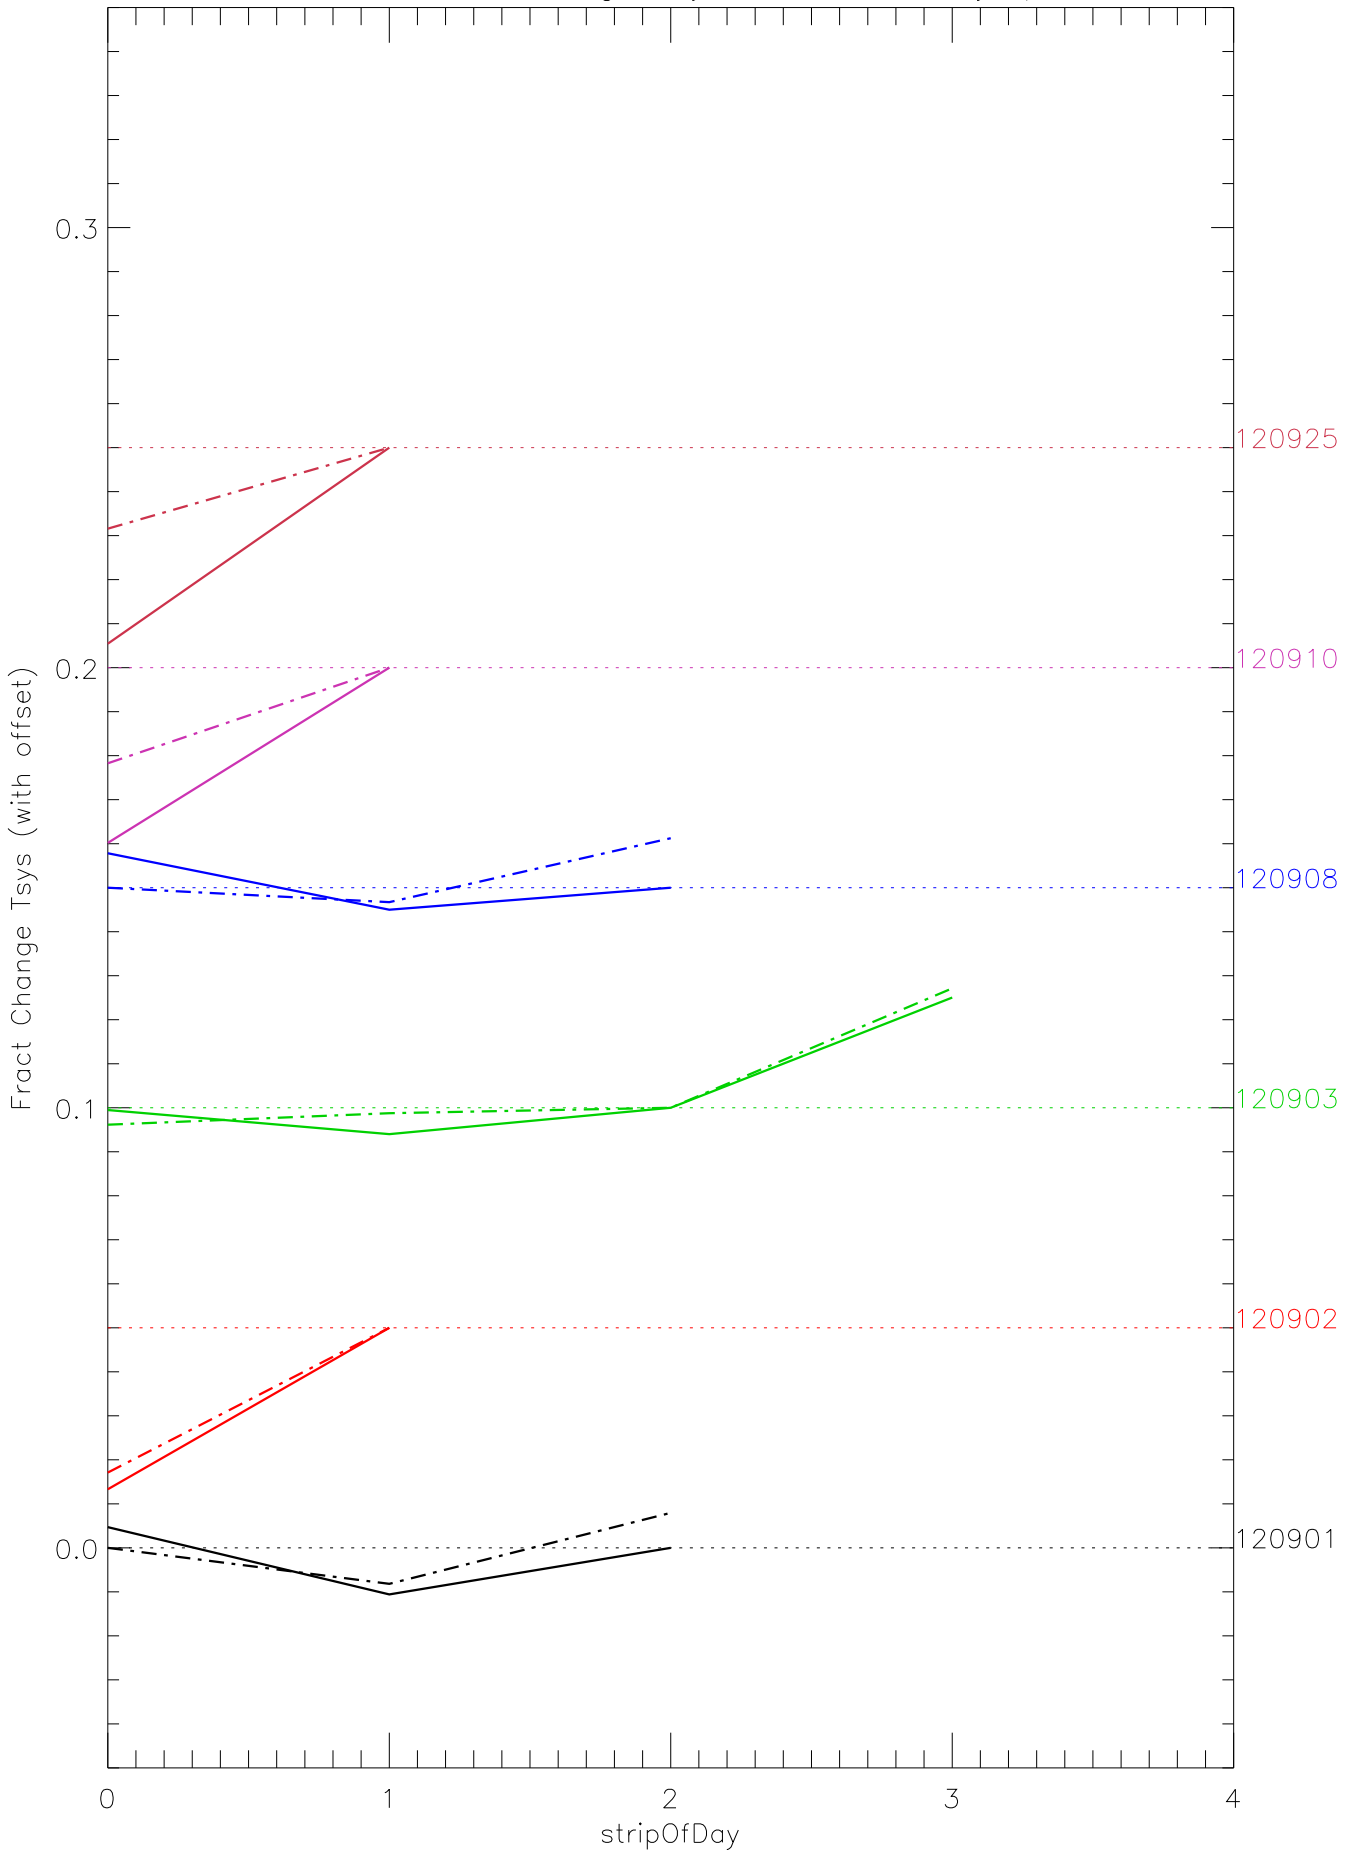

a2048 fractional change TsysK for each day. pixel:0

a2048 fractional change TsysK for each day. pixel:1

a2048 fractional change TsysK for each day. pixel:2

a2048 fractional change TsysK for each day. pixel:3

a2048 fractional change TsysK for each day. pixel:4

a2048 fractional change TsysK for each day. pixel:5

a2048 fractional change TsysK for each day. pixel:6