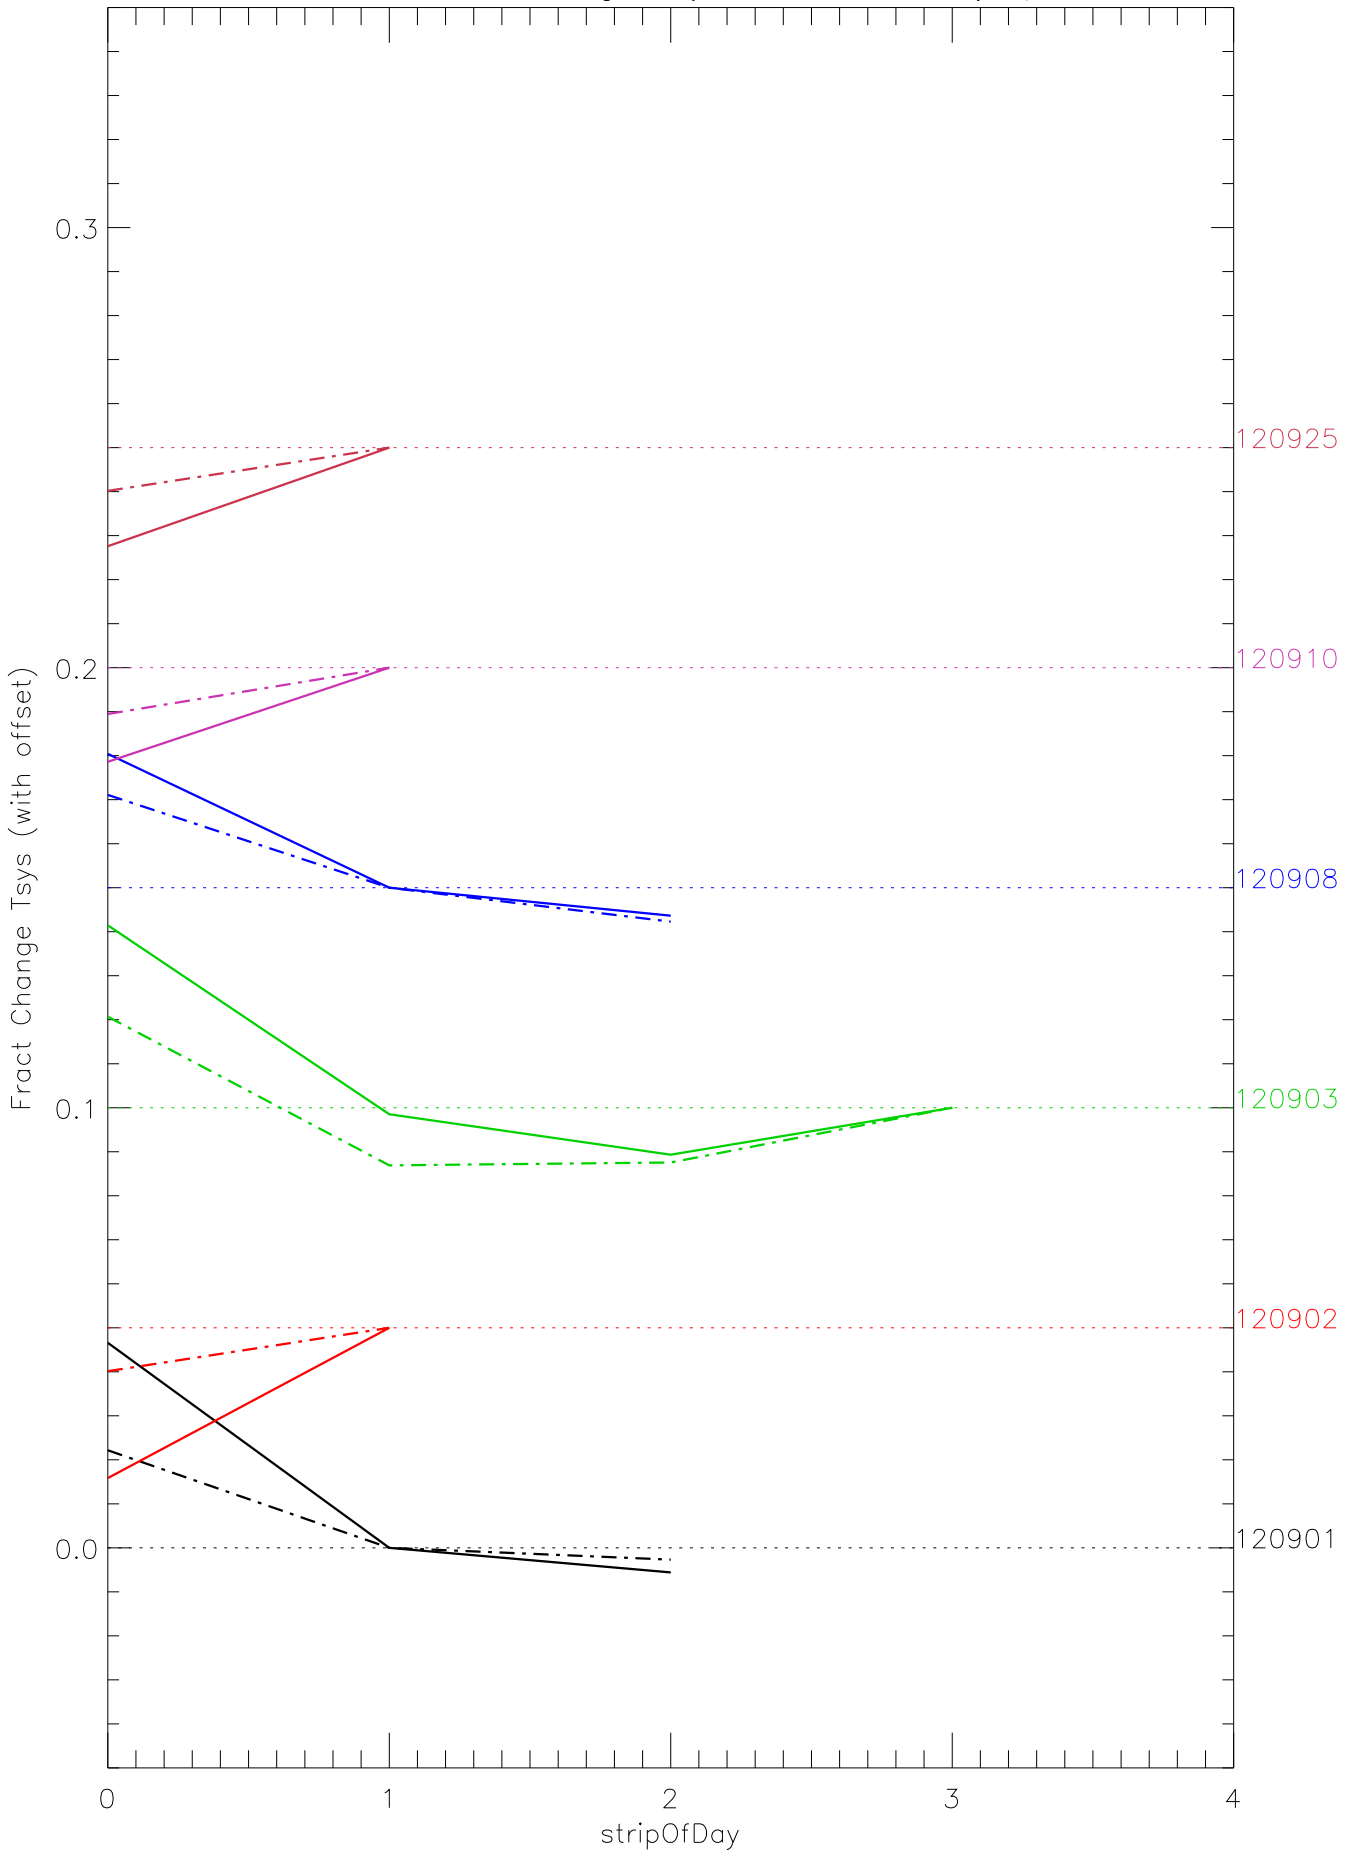

a2048 fractional change TsysK for each day. pixel:0

a2048 fractional change TsysK for each day. pixel:1

a2048 fractional change TsysK for each day. pixel:2

a2048 fractional change TsysK for each day. pixel:3

a2048 fractional change TsysK for each day. pixel:4

a2048 fractional change TsysK for each day. pixel:5

a2048 fractional change TsysK for each day. pixel:6