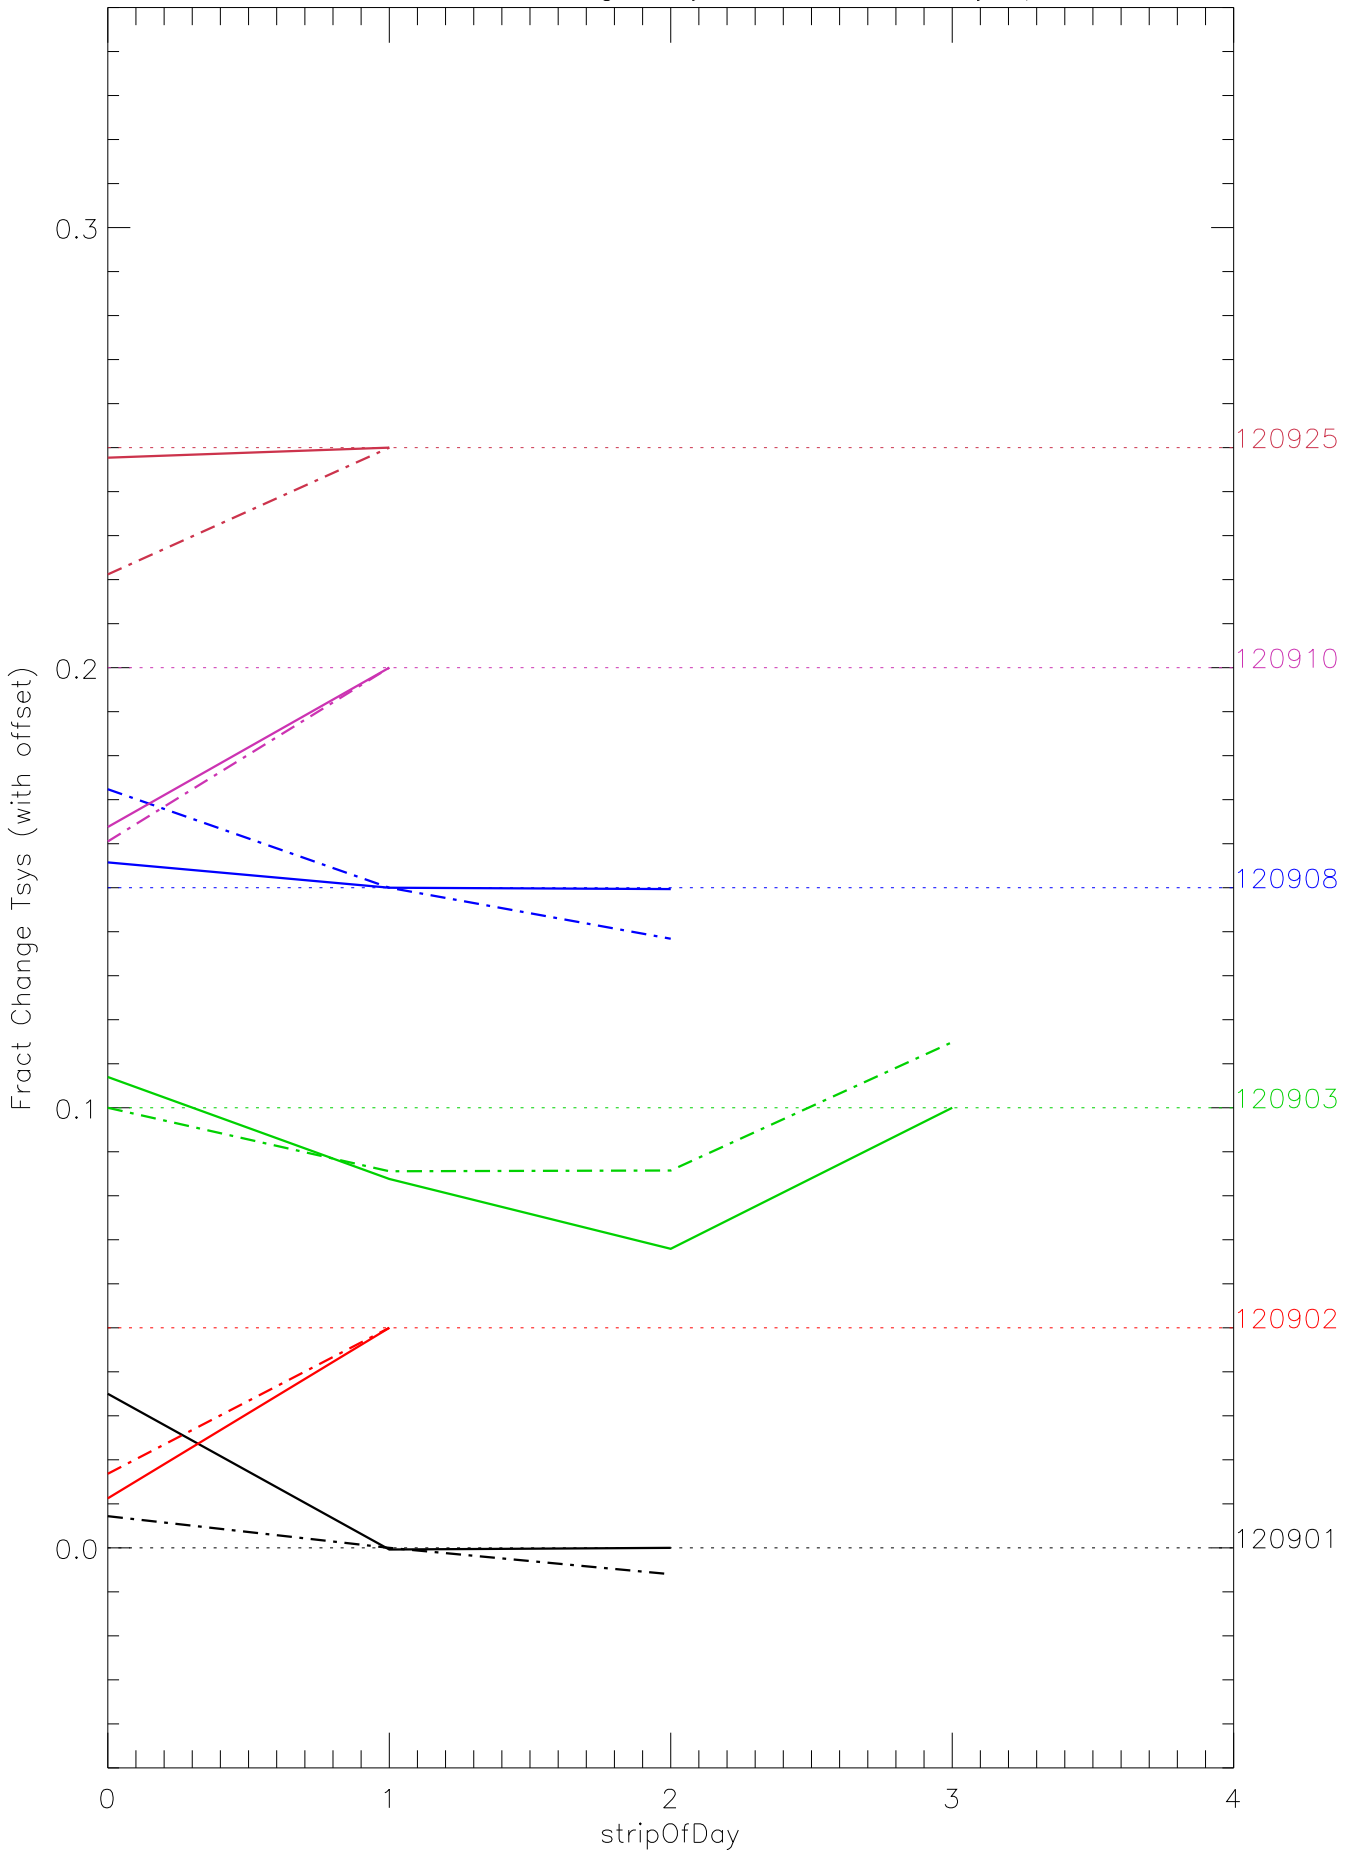

a2048 fractional change TsysK for each day. pixel:0

a2048 fractional change TsysK for each day. pixel:1

a2048 fractional change TsysK for each day. pixel:2

a2048 fractional change TsysK for each day. pixel:3

a2048 fractional change TsysK for each day. pixel:4

a2048 fractional change TsysK for each day. pixel:5

a2048 fractional change TsysK for each day. pixel:6