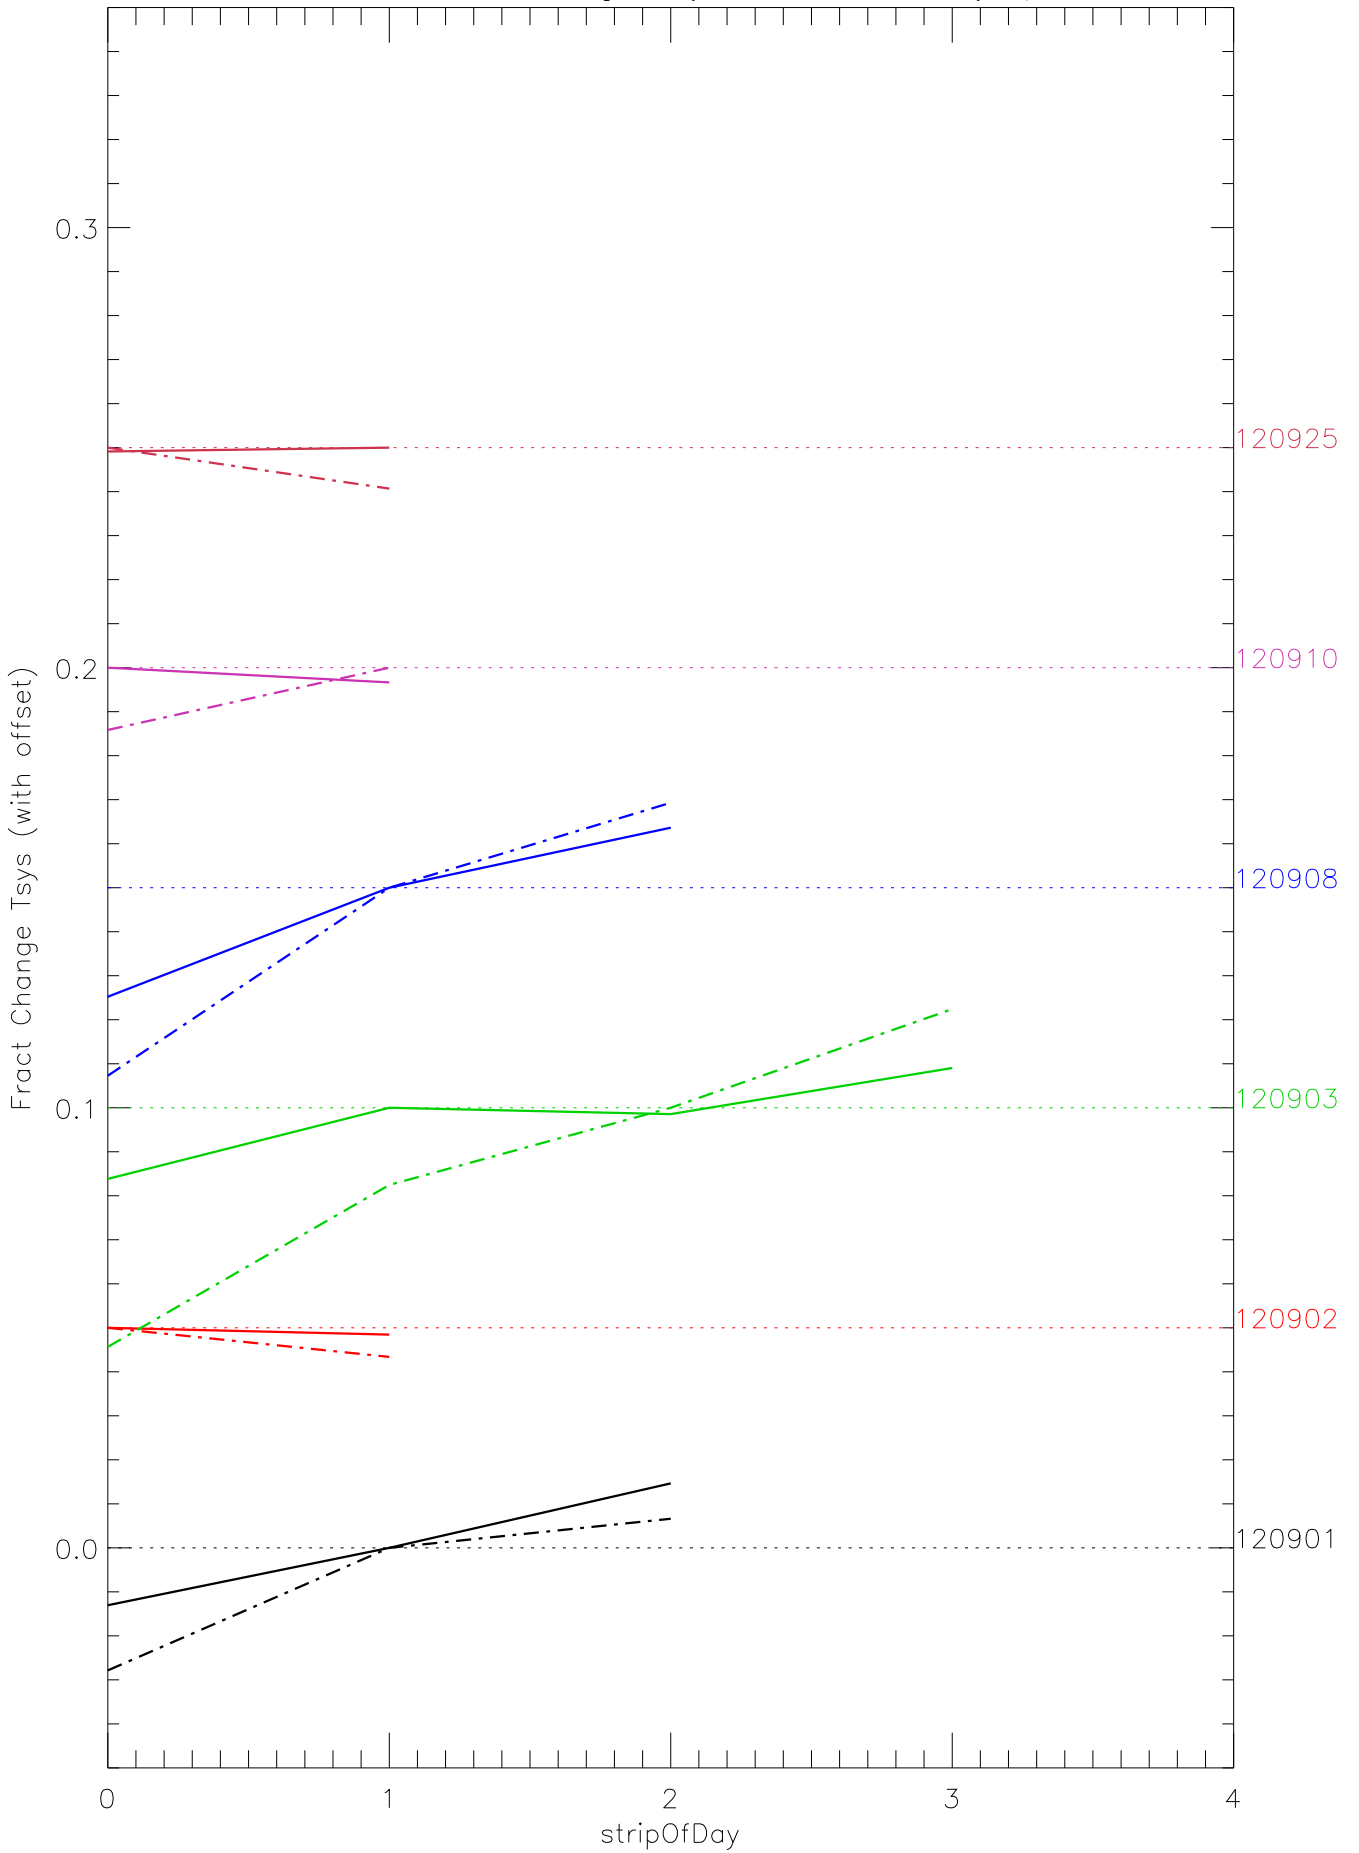

a2048 fractional change TsysK for each day. pixel:0

a2048 fractional change TsysK for each day. pixel:1

a2048 fractional change TsysK for each day. pixel:2

a2048 fractional change TsysK for each day. pixel:3

a2048 fractional change TsysK for each day. pixel:4

a2048 fractional change TsysK for each day. pixel:5

a2048 fractional change TsysK for each day. pixel:6