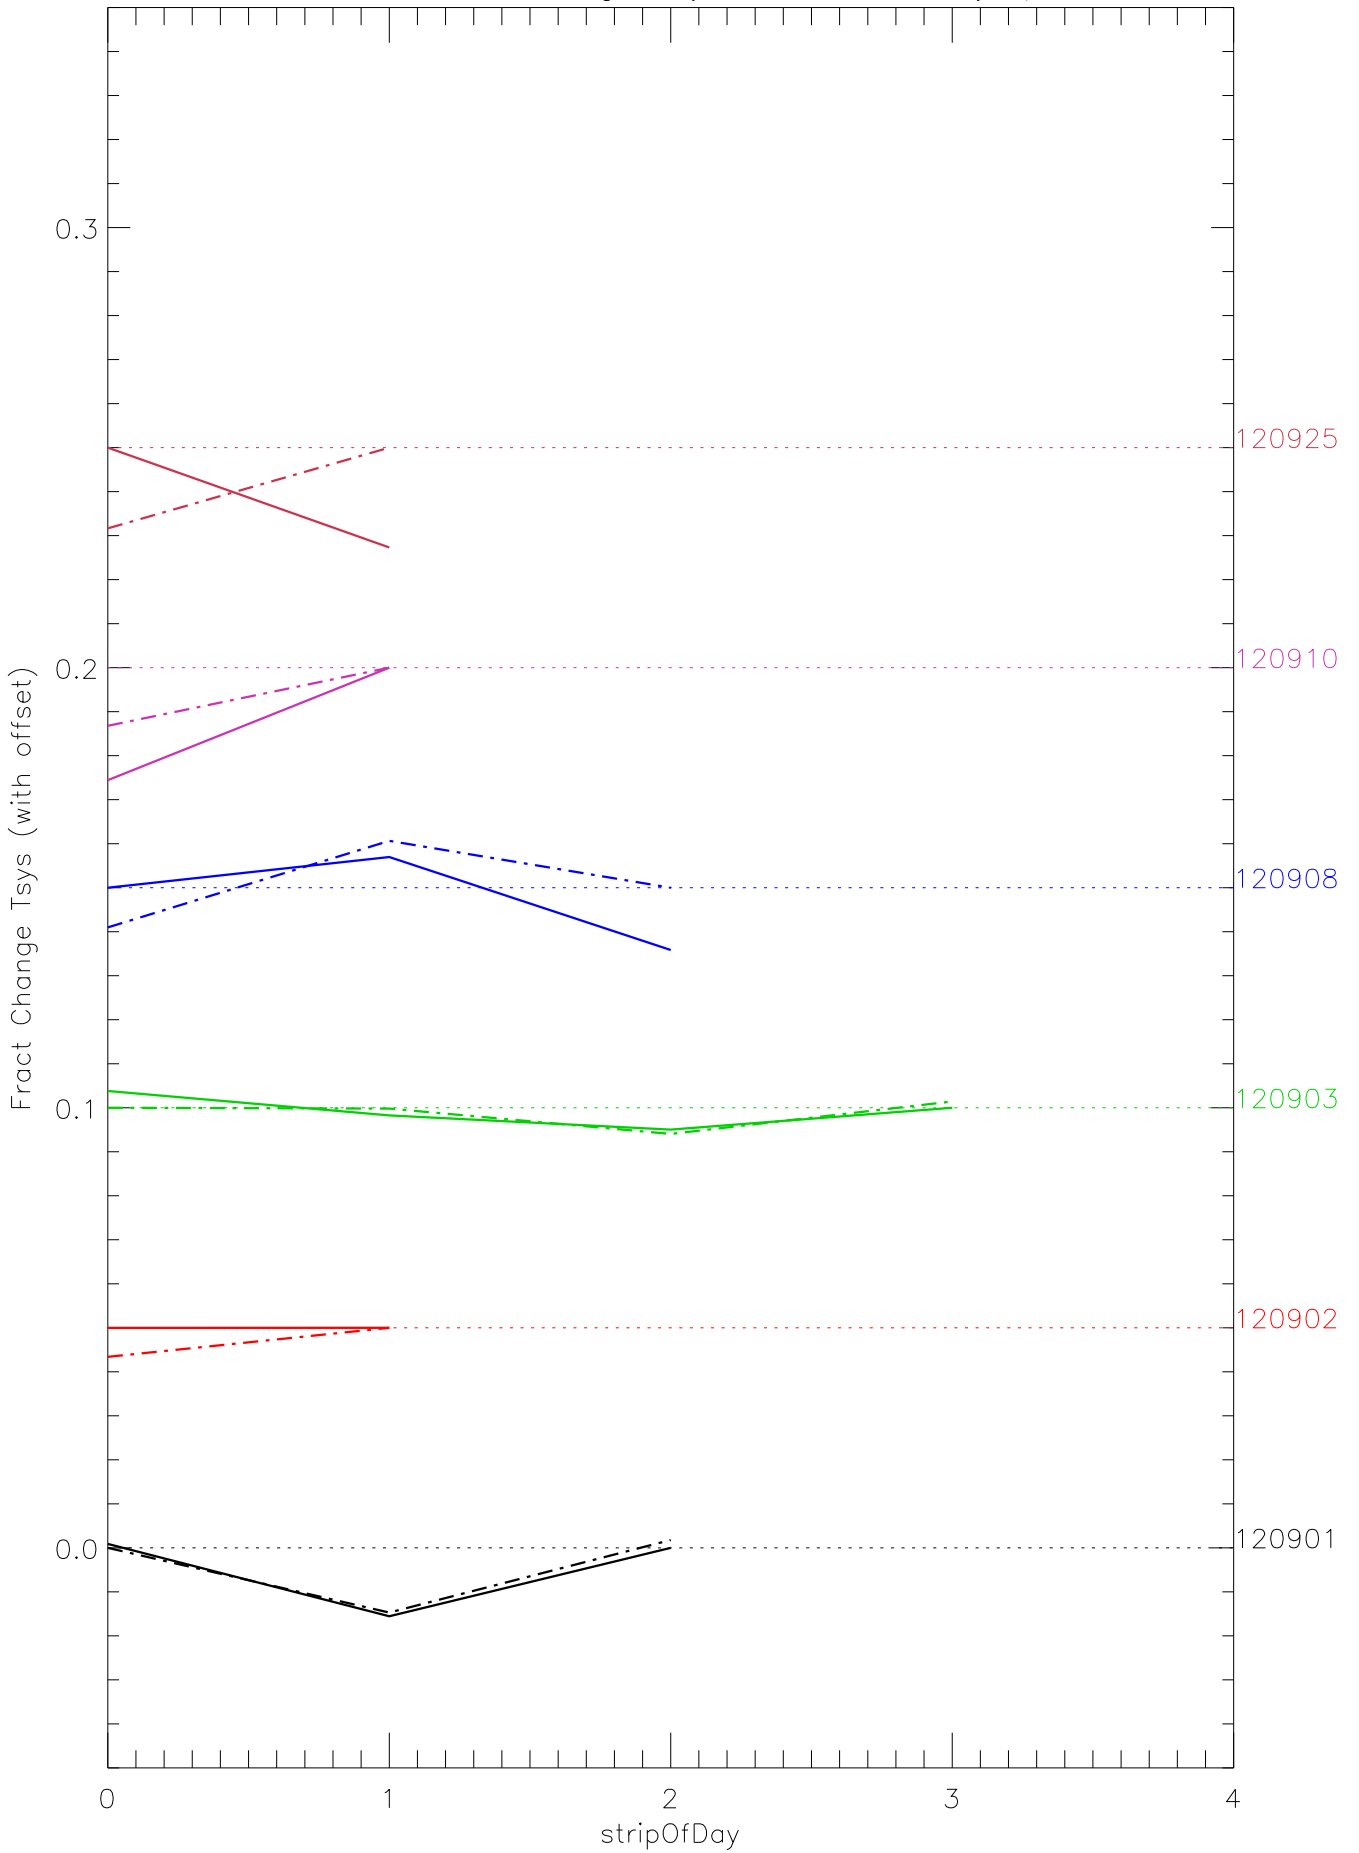

a2048 fractional change TsysK for each day. pixel:0

a2048 fractional change TsysK for each day. pixel:1

a2048 fractional change TsysK for each day. pixel:2

a2048 fractional change TsysK for each day. pixel:3

a2048 fractional change TsysK for each day. pixel:4

a2048 fractional change TsysK for each day. pixel:5

a2048 fractional change TsysK for each day. pixel:6