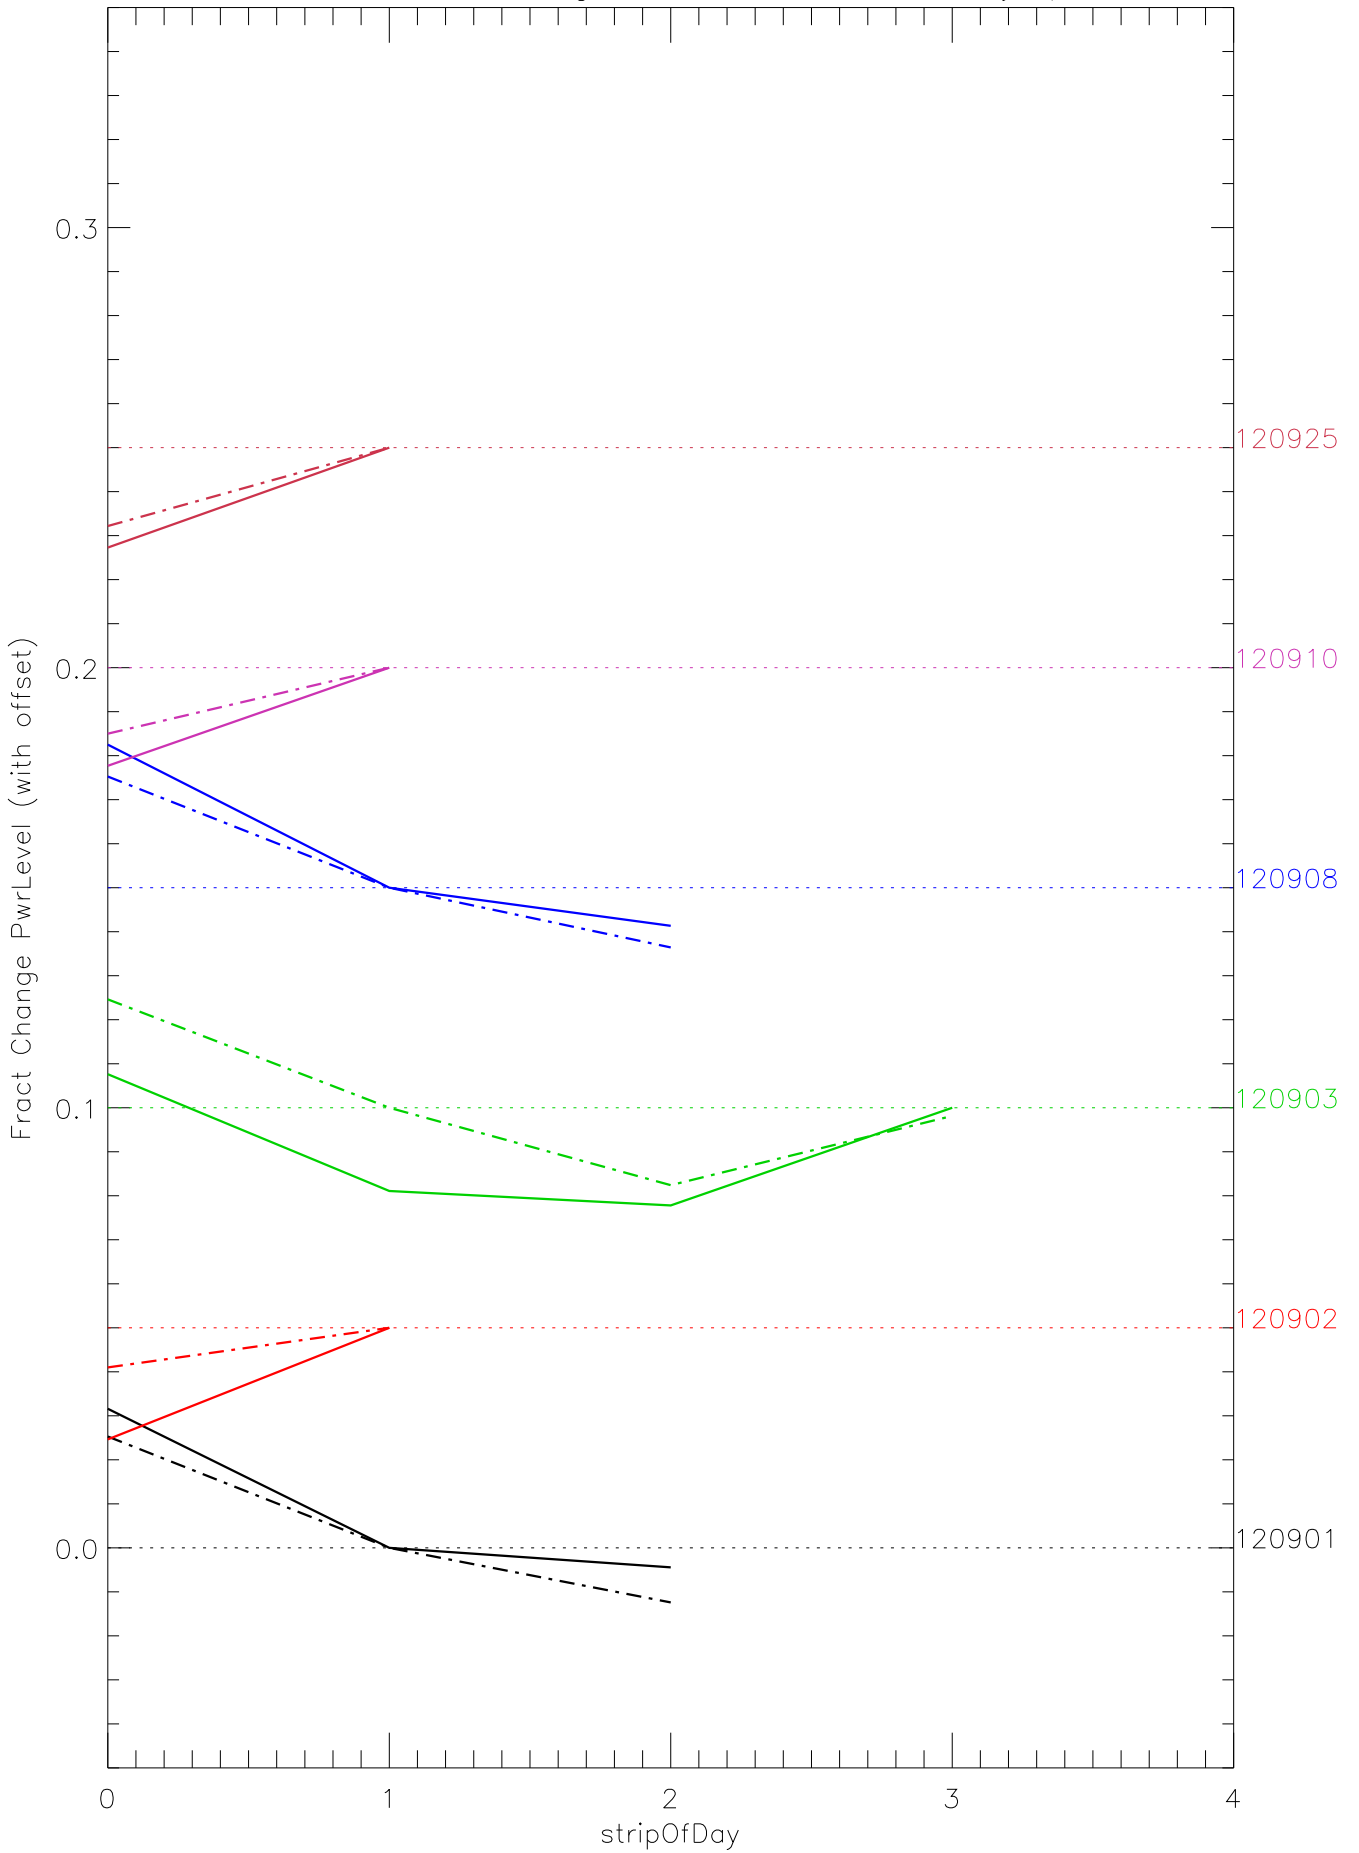

a2048 fractional change PwrLevel for each day. pixel:0

a2048 fractional change PwrLevel for each day. pixel:1

a2048 fractional change PwrLevel for each day. pixel:2

a2048 fractional change PwrLevel for each day. pixel:3

a2048 fractional change PwrLevel for each day. pixel:4

a2048 fractional change PwrLevel for each day. pixel:5

a2048 fractional change PwrLevel for each day. pixel:6