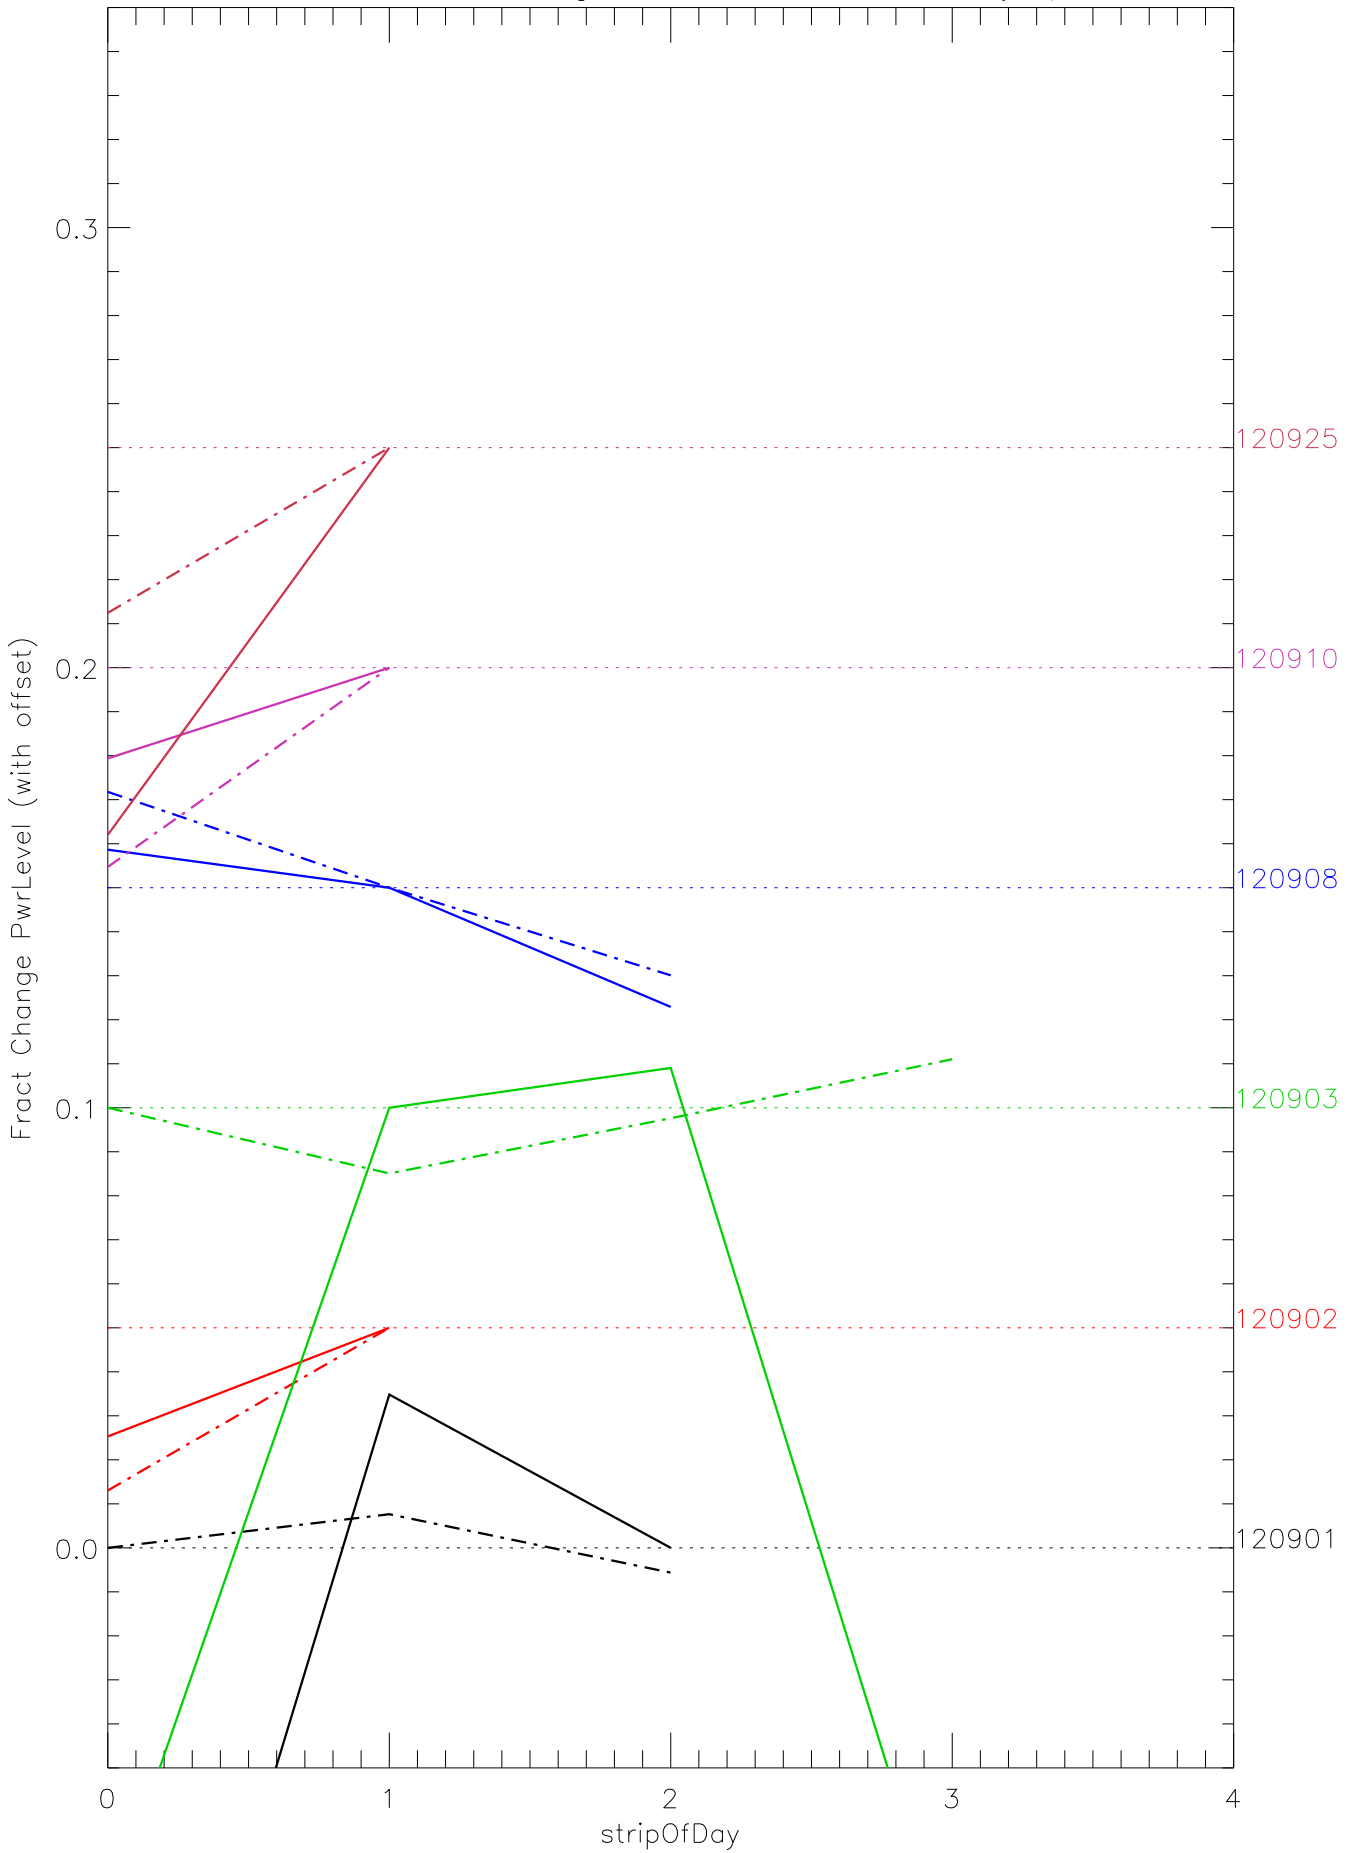

a2048 fractional change PwrLevel for each day. pixel:0

a2048 fractional change PwrLevel for each day. pixel:1

a2048 fractional change PwrLevel for each day. pixel:2

a2048 fractional change PwrLevel for each day. pixel:3

a2048 fractional change PwrLevel for each day. pixel:4

a2048 fractional change PwrLevel for each day. pixel:5

a2048 fractional change PwrLevel for each day. pixel:6