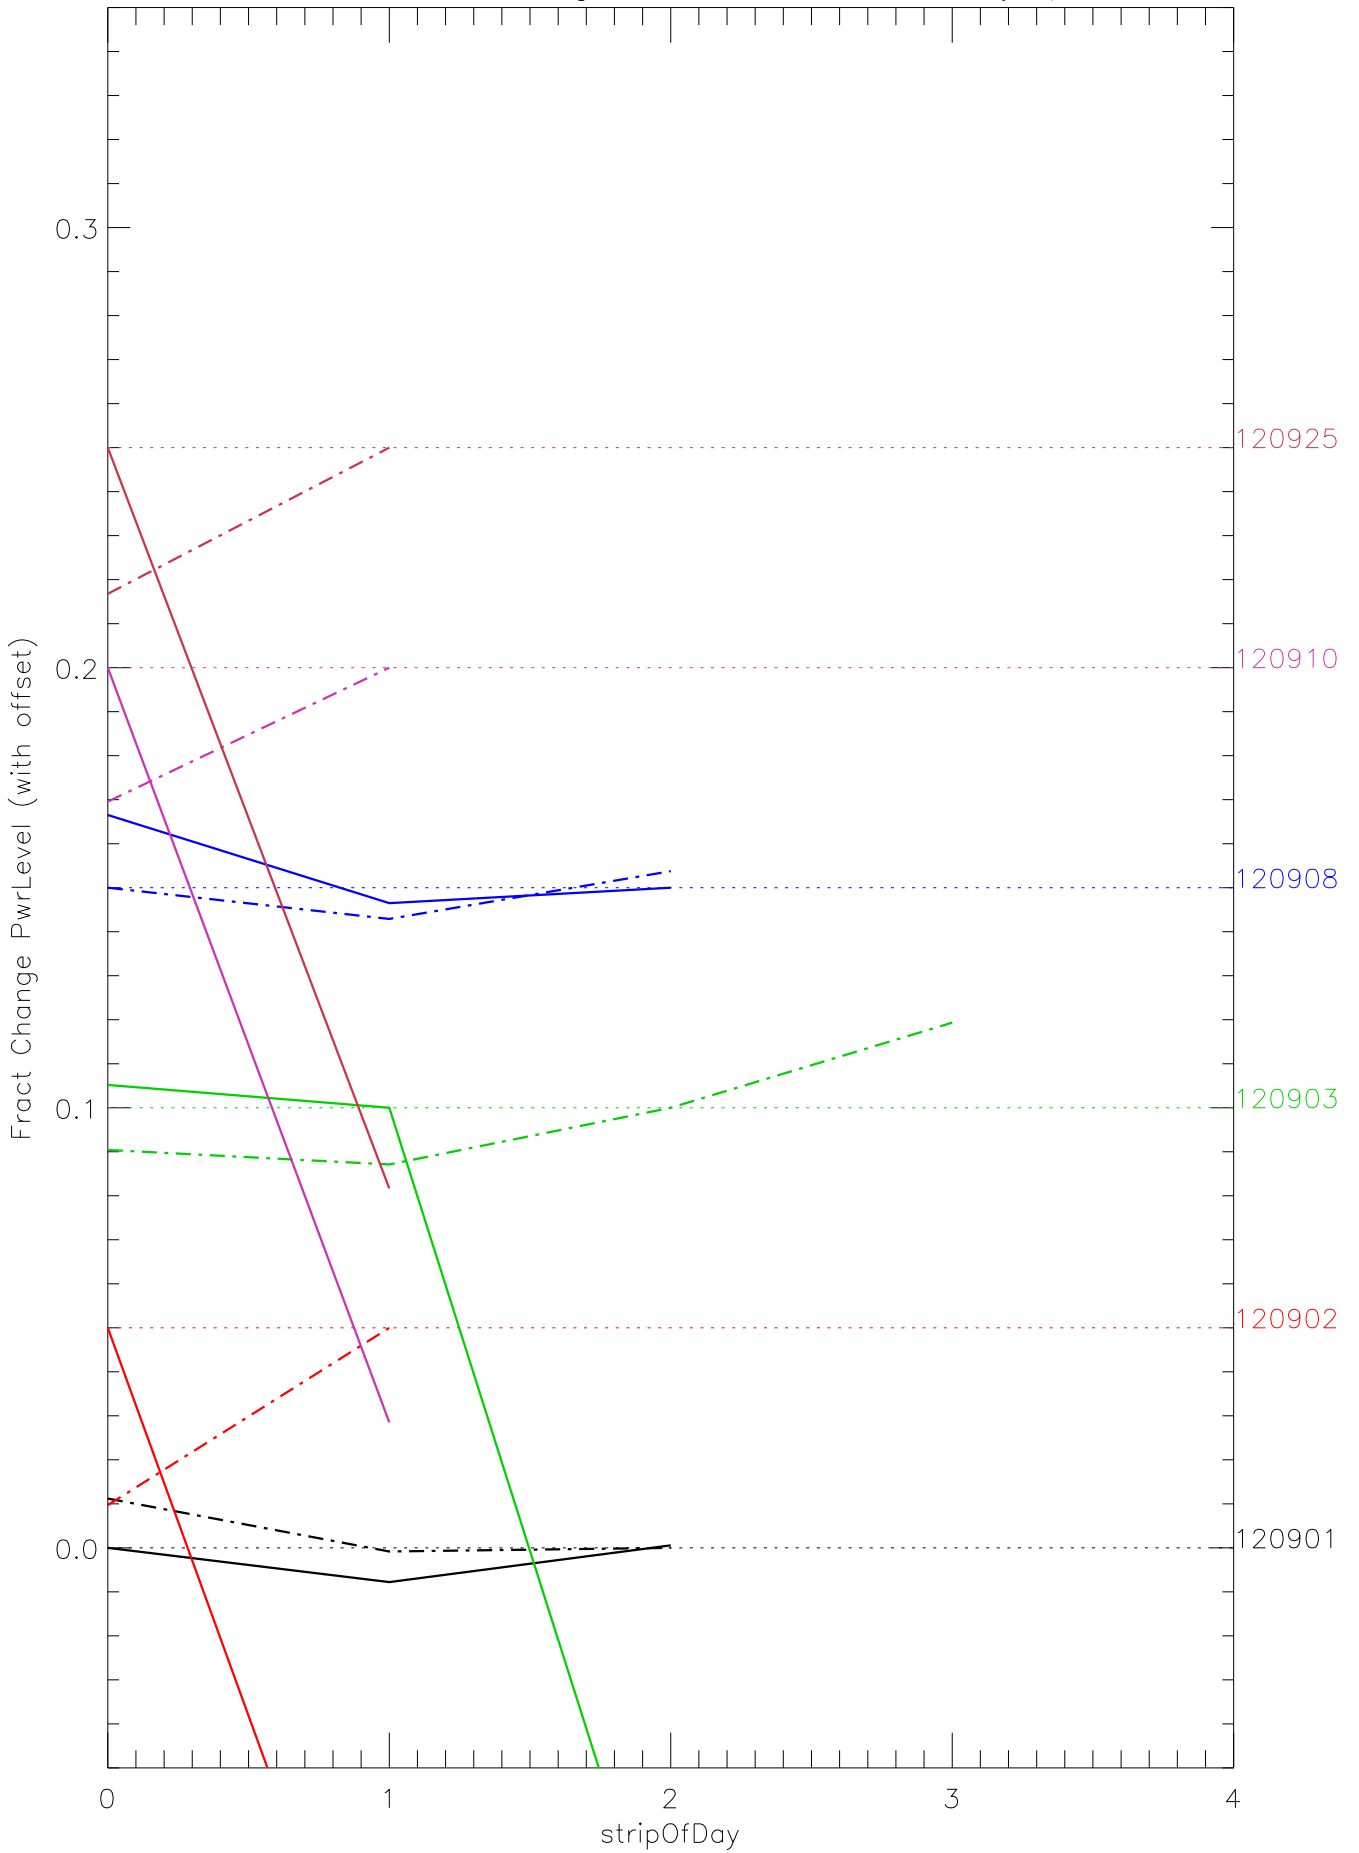

a2048 fractional change PwrLevel for each day. pixel:0

a2048 fractional change PwrLevel for each day. pixel:1

a2048 fractional change PwrLevel for each day. pixel:2

a2048 fractional change PwrLevel for each day. pixel:3

a2048 fractional change PwrLevel for each day. pixel:4

a2048 fractional change PwrLevel for each day. pixel:5

a2048 fractional change PwrLevel for each day. pixel:6