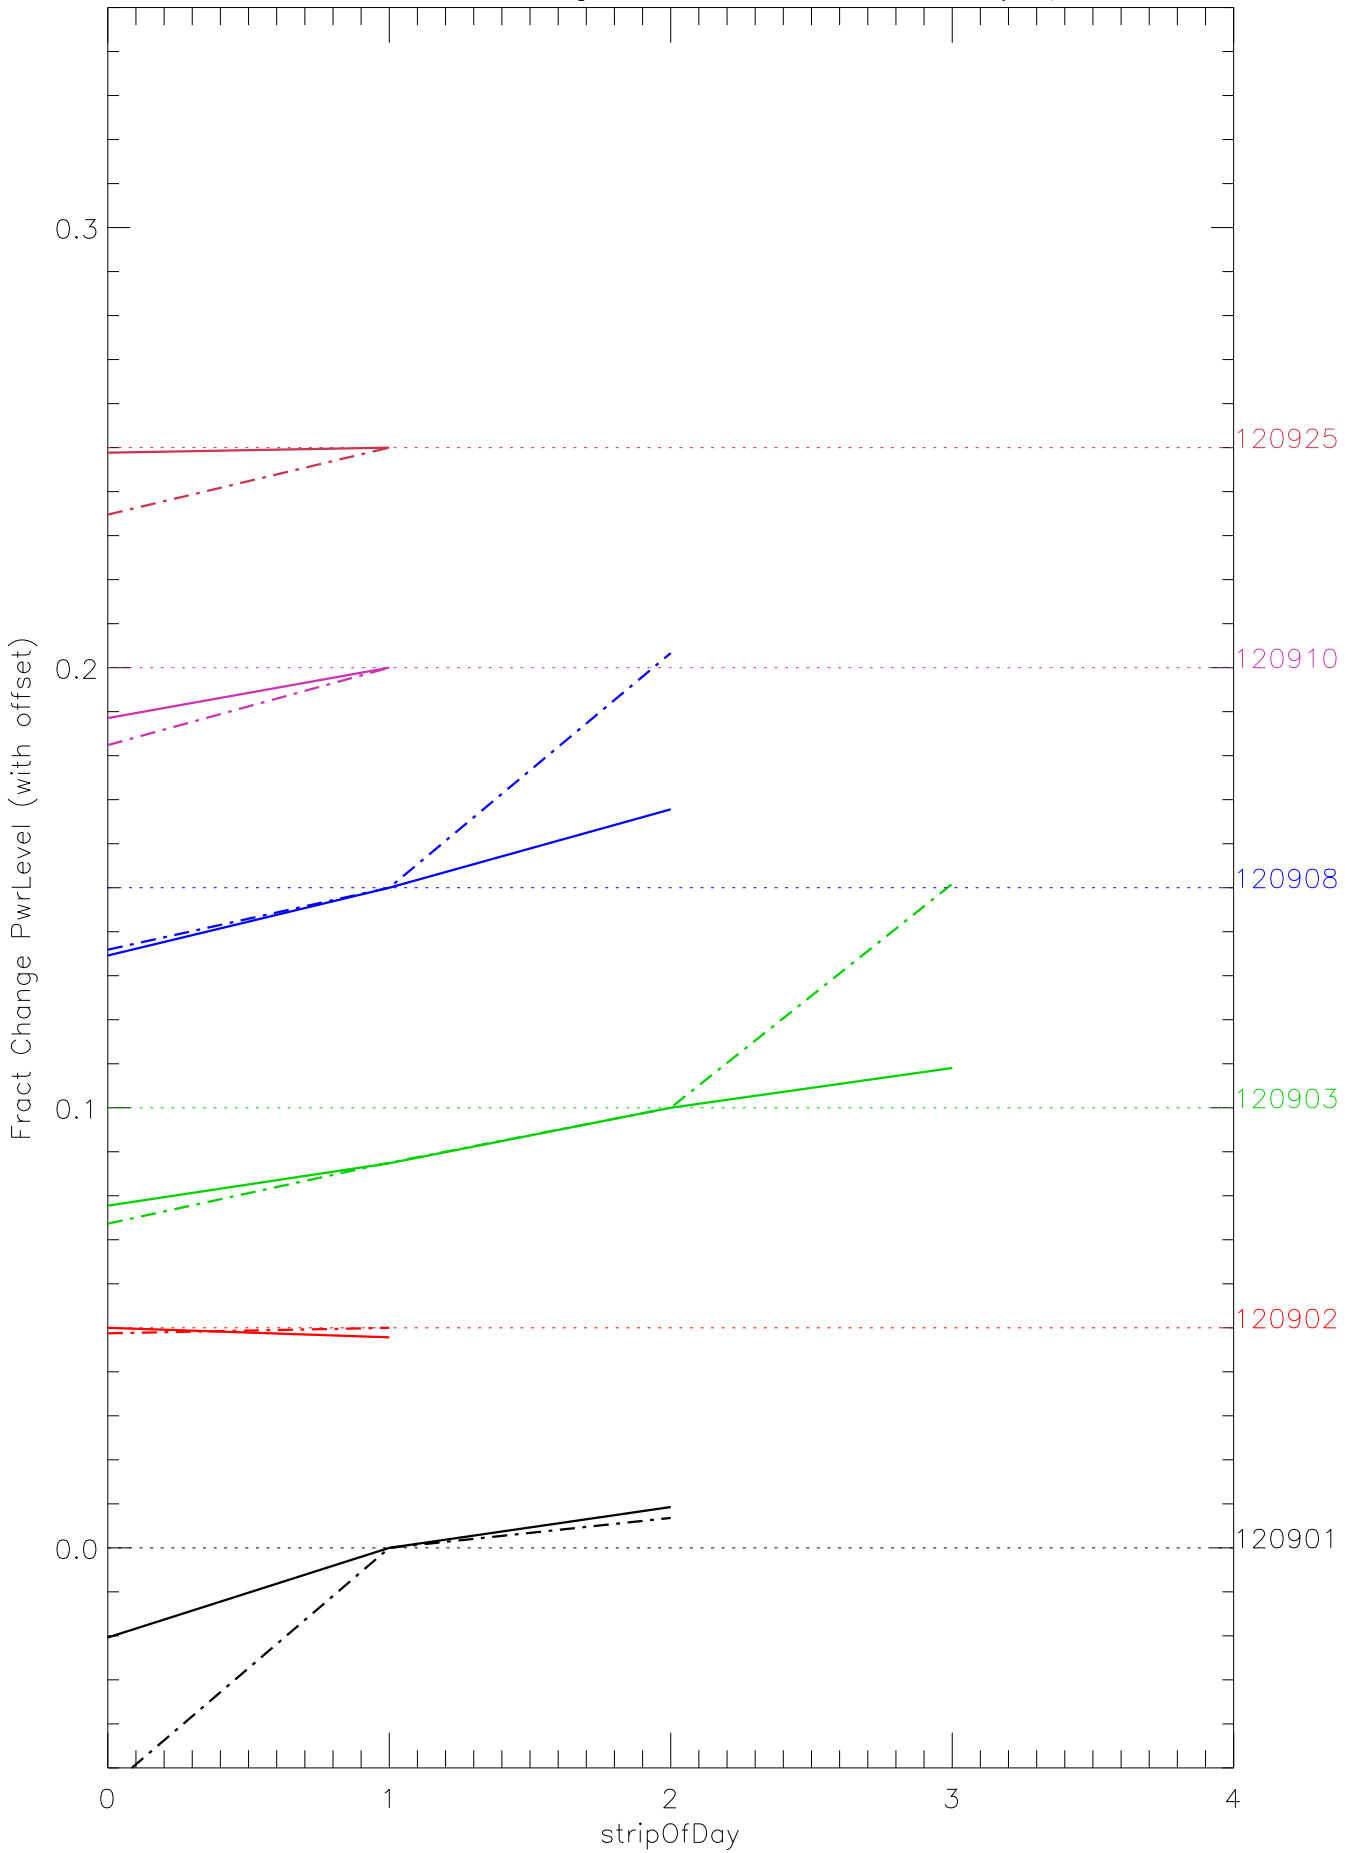

a2048 fractional change PwrLevel for each day. pixel:0

a2048 fractional change PwrLevel for each day. pixel:1

a2048 fractional change PwrLevel for each day. pixel:2

a2048 fractional change PwrLevel for each day. pixel:3

a2048 fractional change PwrLevel for each day. pixel:4

a2048 fractional change PwrLevel for each day. pixel:5

a2048 fractional change PwrLevel for each day. pixel:6