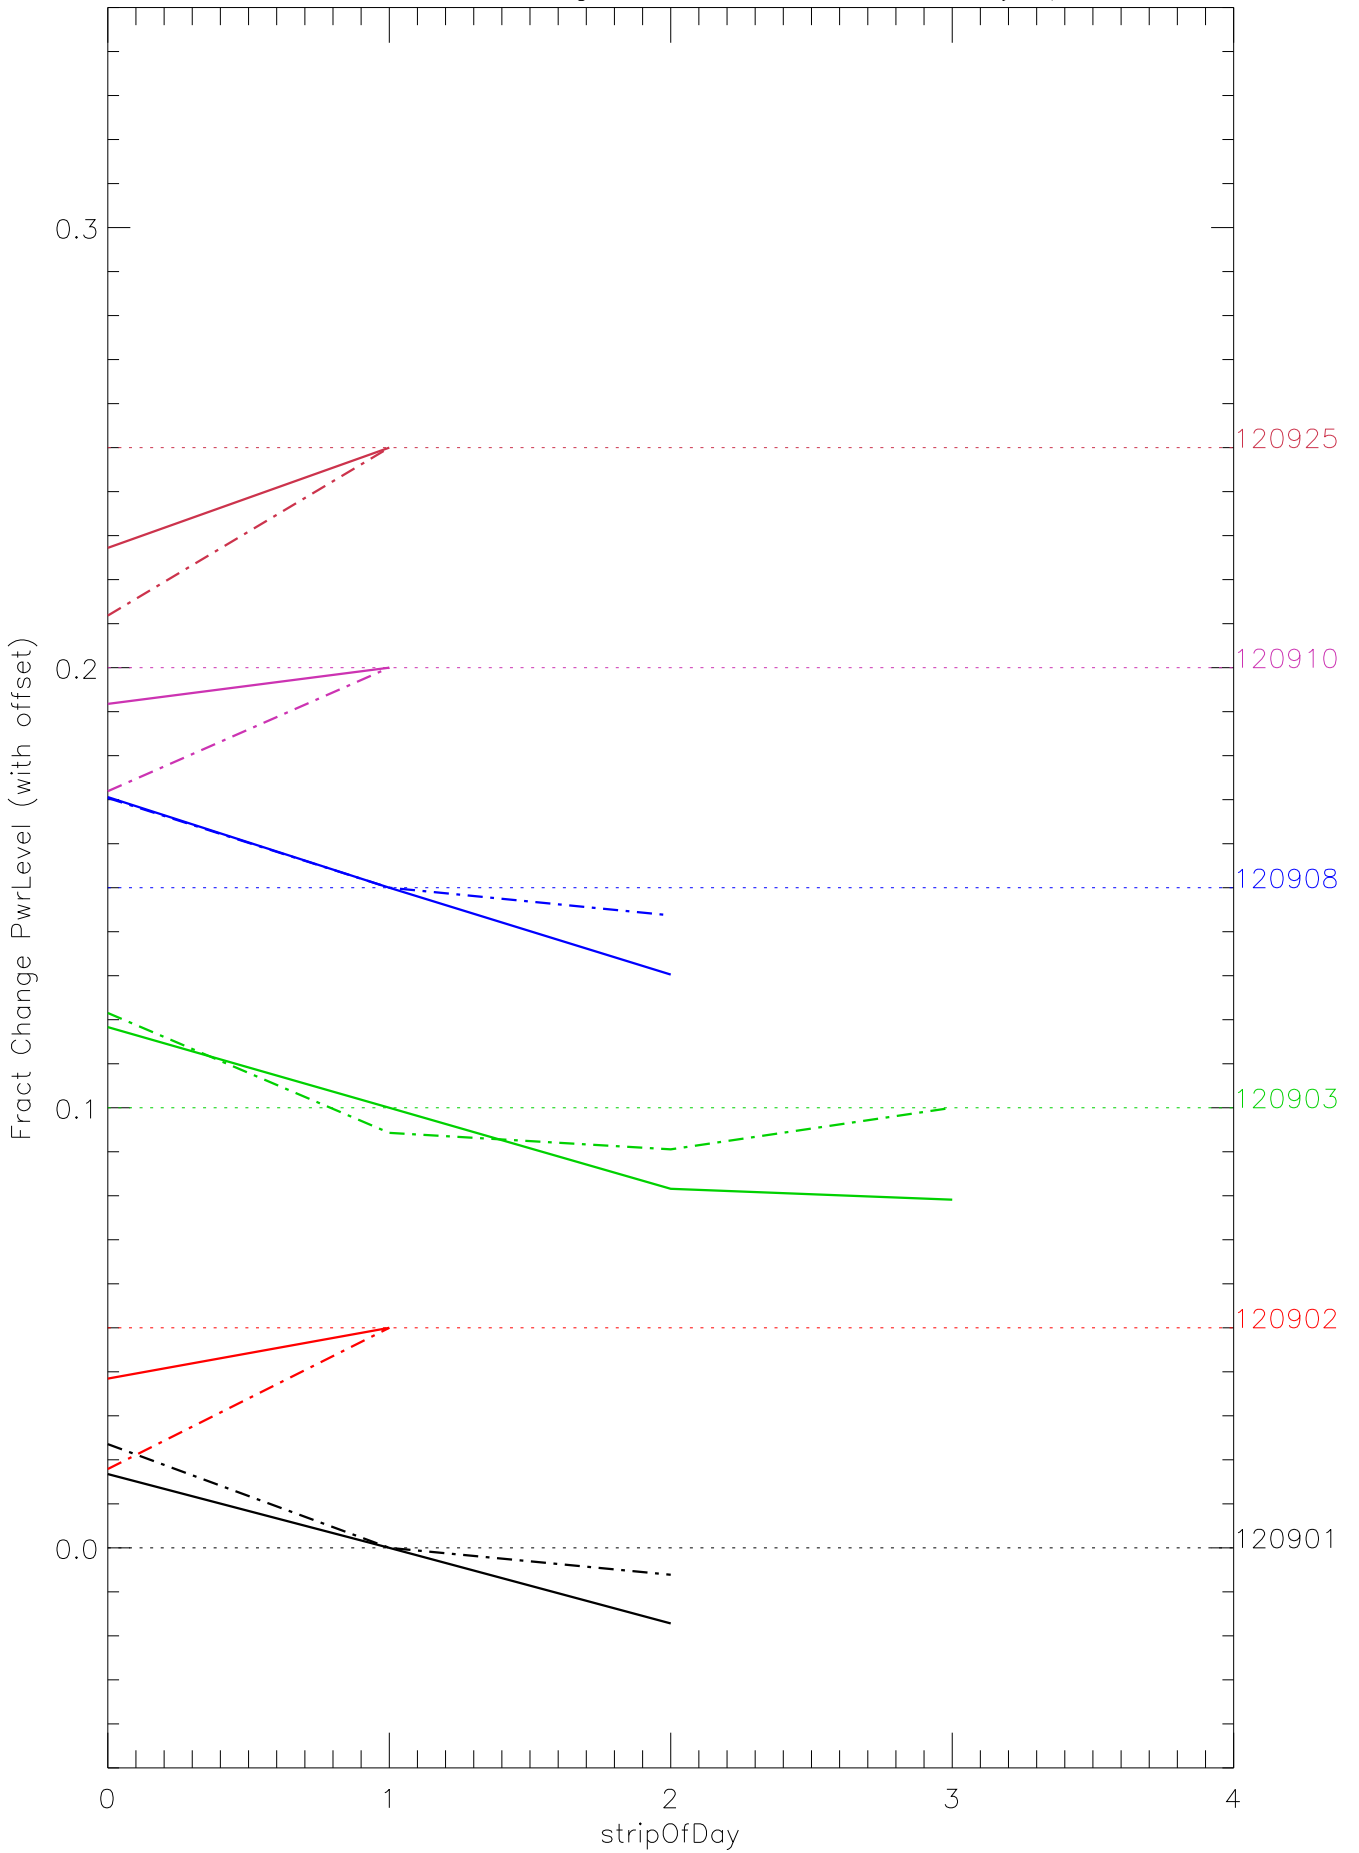

a2048 fractional change PwrLevel for each day. pixel:0

a2048 fractional change PwrLevel for each day. pixel:1

a2048 fractional change PwrLevel for each day. pixel:2

a2048 fractional change PwrLevel for each day. pixel:3

a2048 fractional change PwrLevel for each day. pixel:4

a2048 fractional change PwrLevel for each day. pixel:5

a2048 fractional change PwrLevel for each day. pixel:6