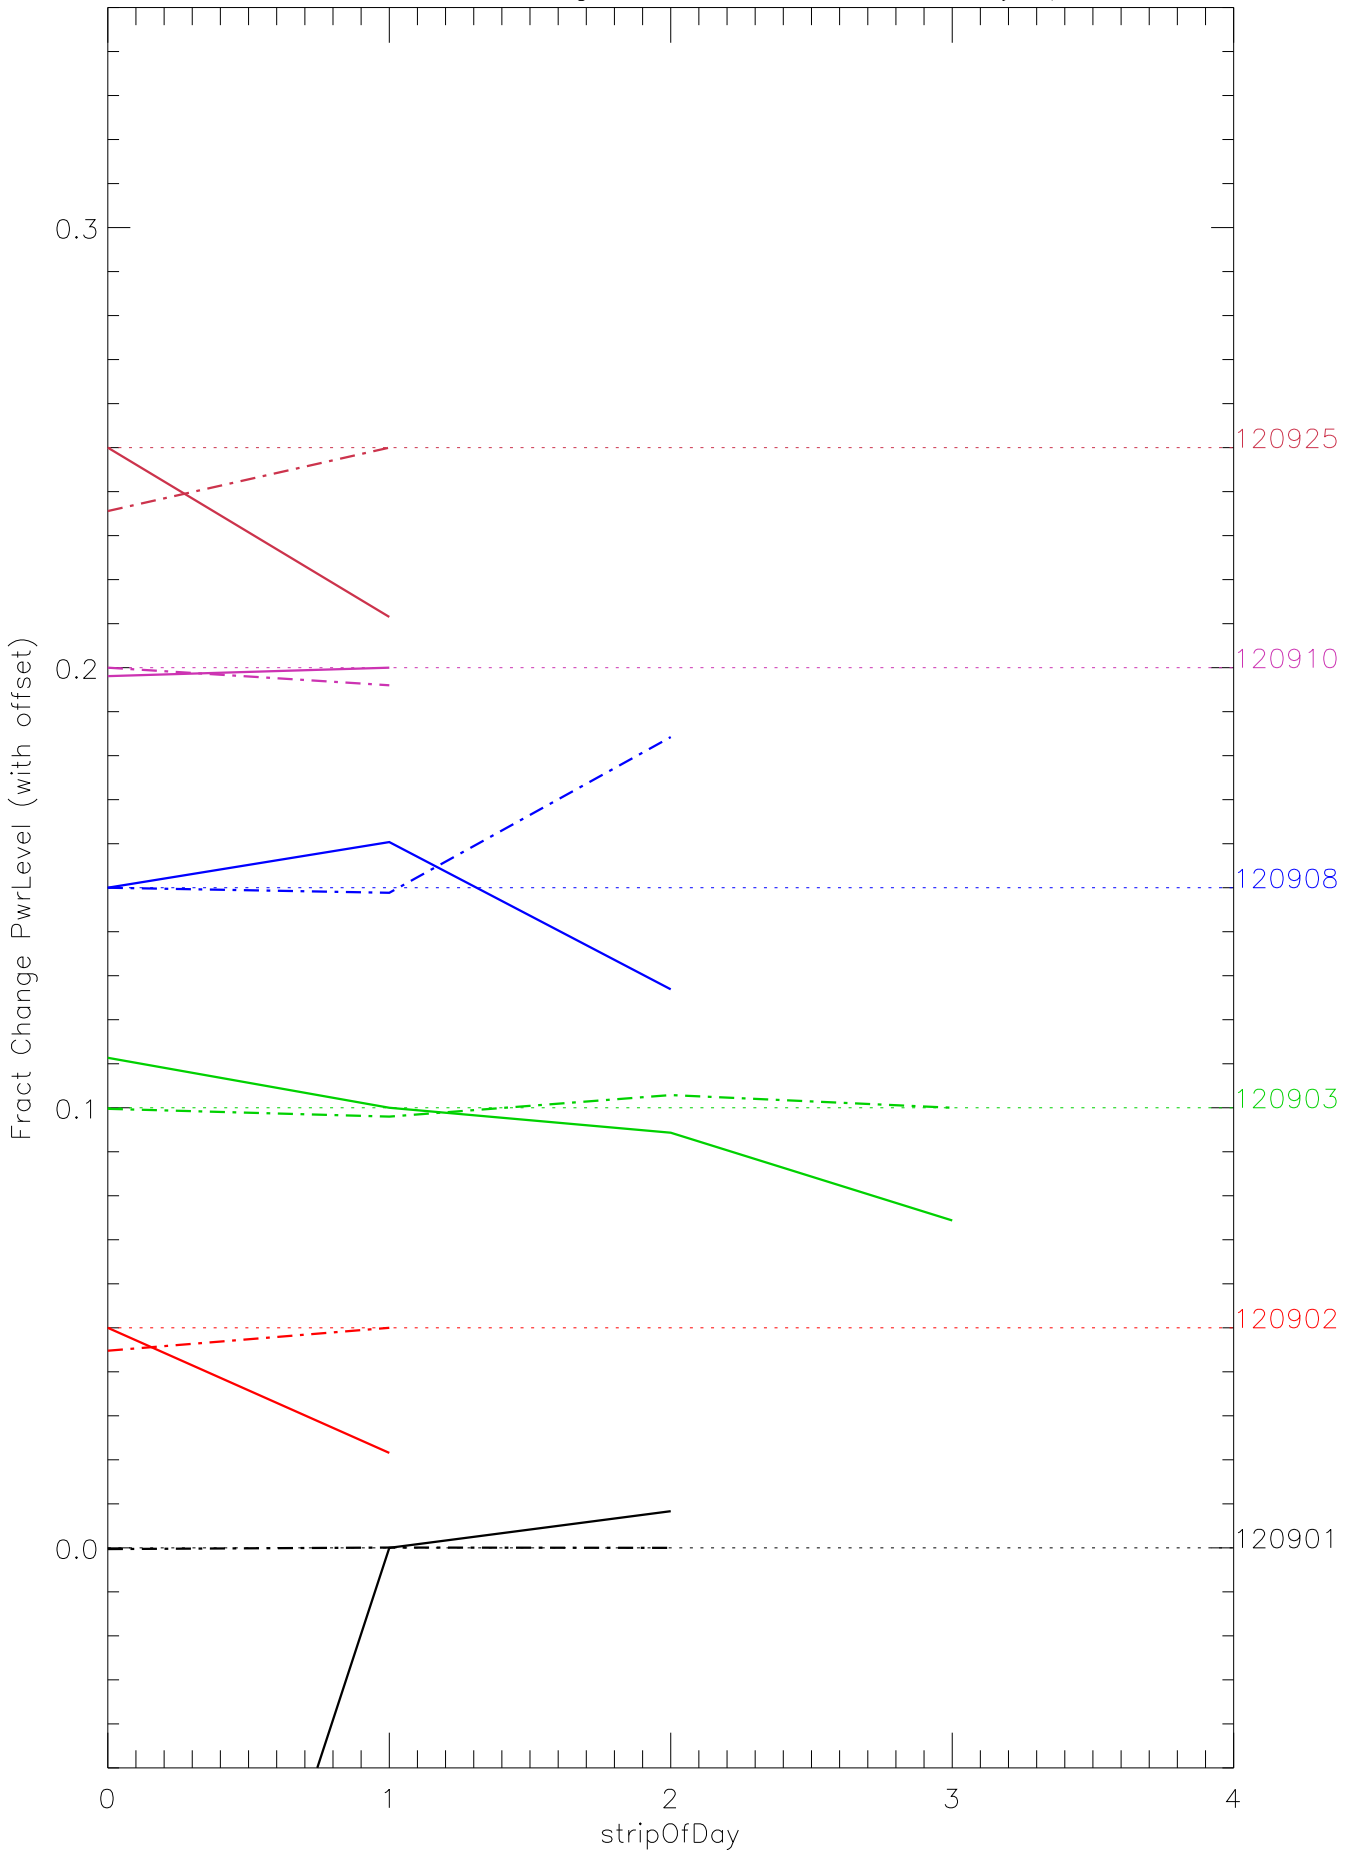

a2048 fractional change PwrLevel for each day. pixel:0

a2048 fractional change PwrLevel for each day. pixel:1

a2048 fractional change PwrLevel for each day. pixel:2

a2048 fractional change PwrLevel for each day. pixel:3

a2048 fractional change PwrLevel for each day. pixel:4

a2048 fractional change PwrLevel for each day. pixel:5

a2048 fractional change PwrLevel for each day. pixel:6