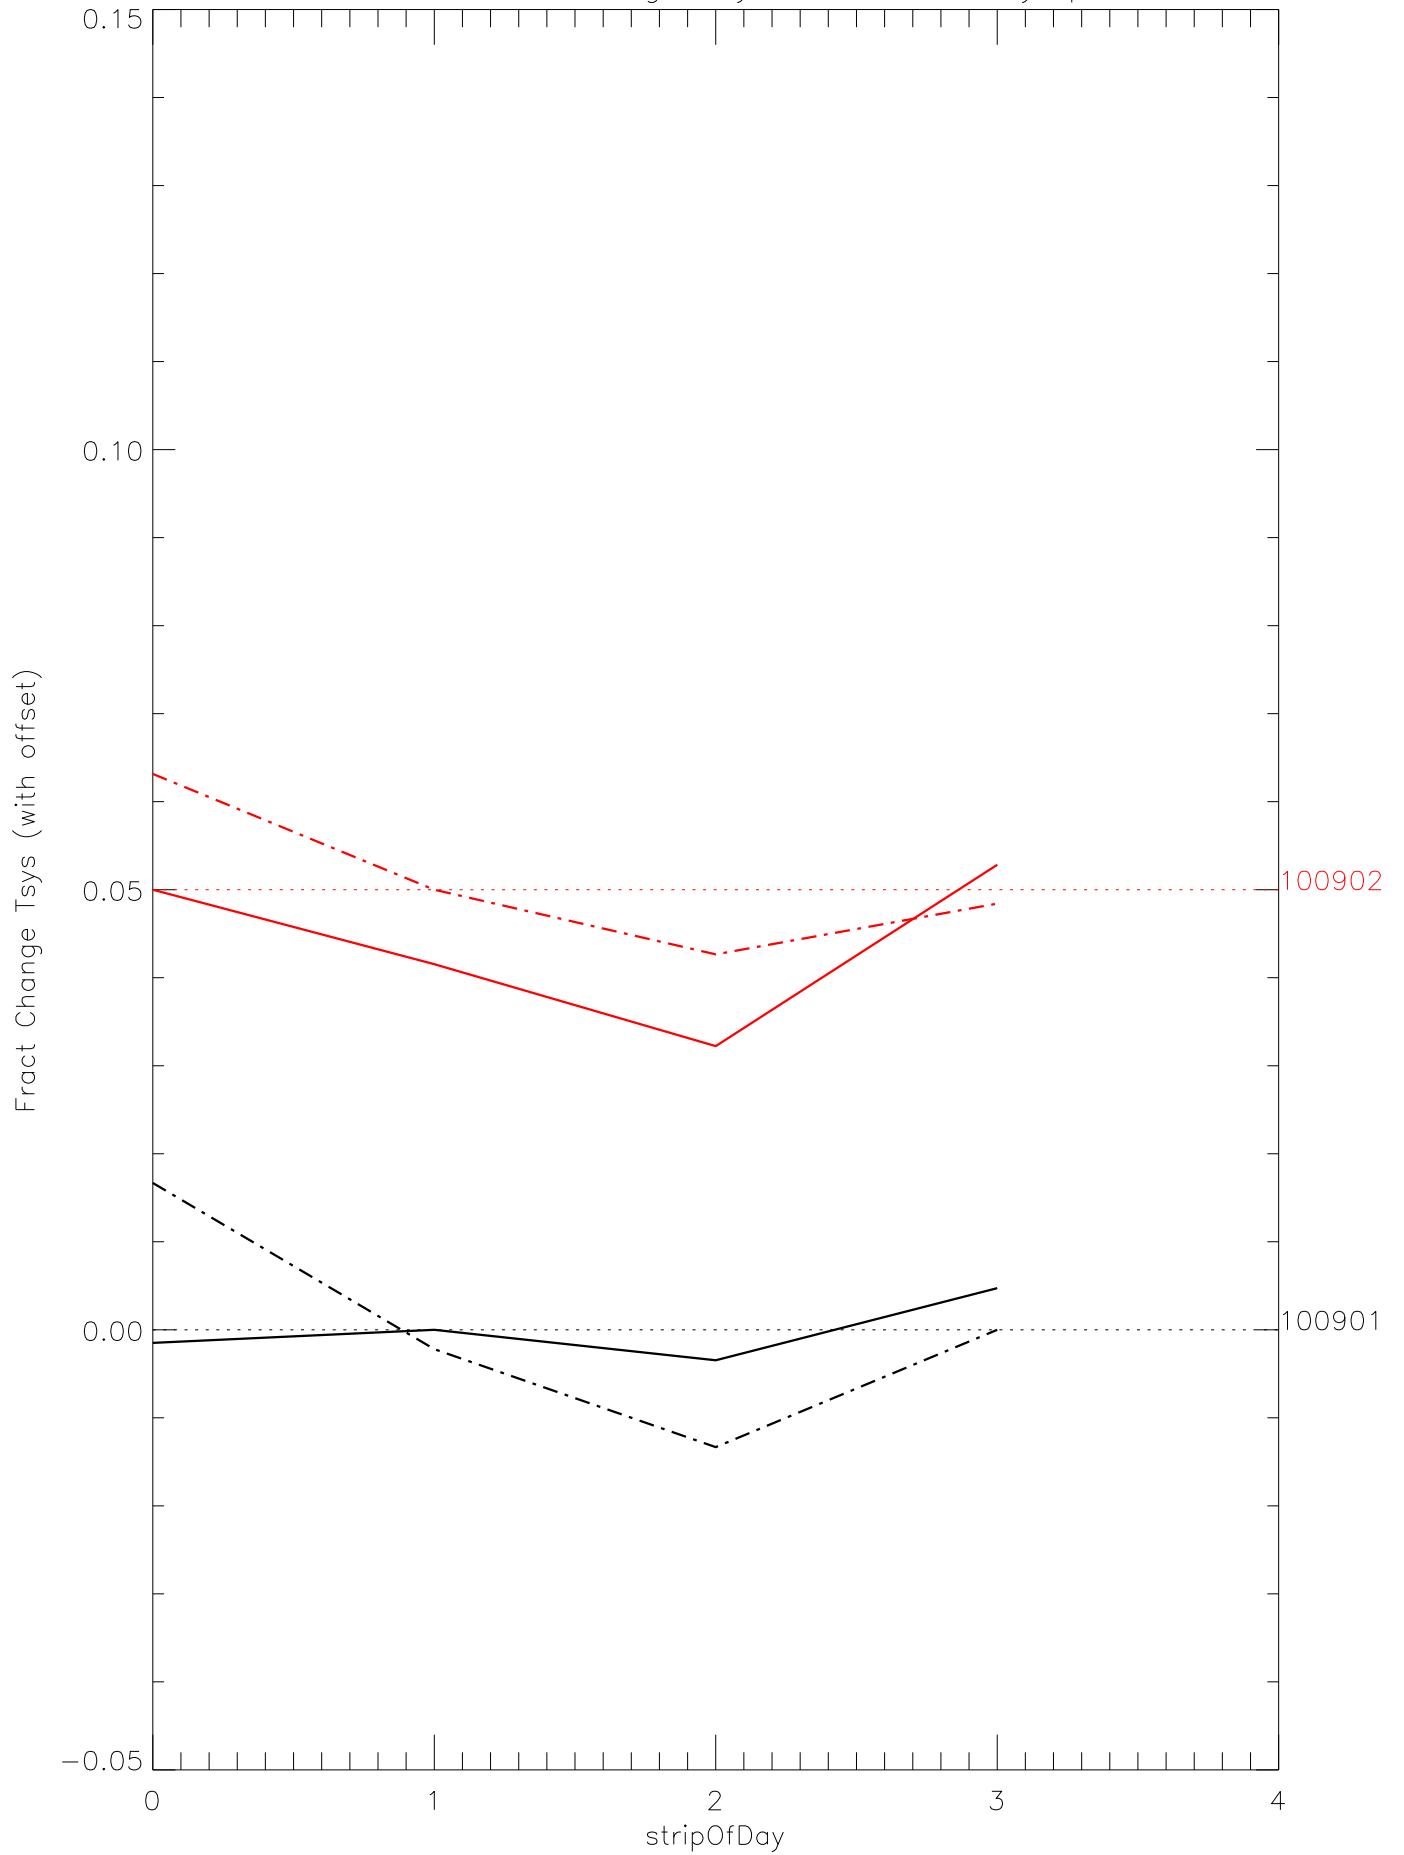

a2048 fractional change TsysK for each day. pixel:0

a2048 fractional change TsysK for each day. pixel:1

a2048 fractional change TsysK for each day. pixel:2

a2048 fractional change TsysK for each day. pixel:3

a2048 fractional change TsysK for each day. pixel:4

a2048 fractional change TsysK for each day. pixel:5

a2048 fractional change TsysK for each day. pixel:6