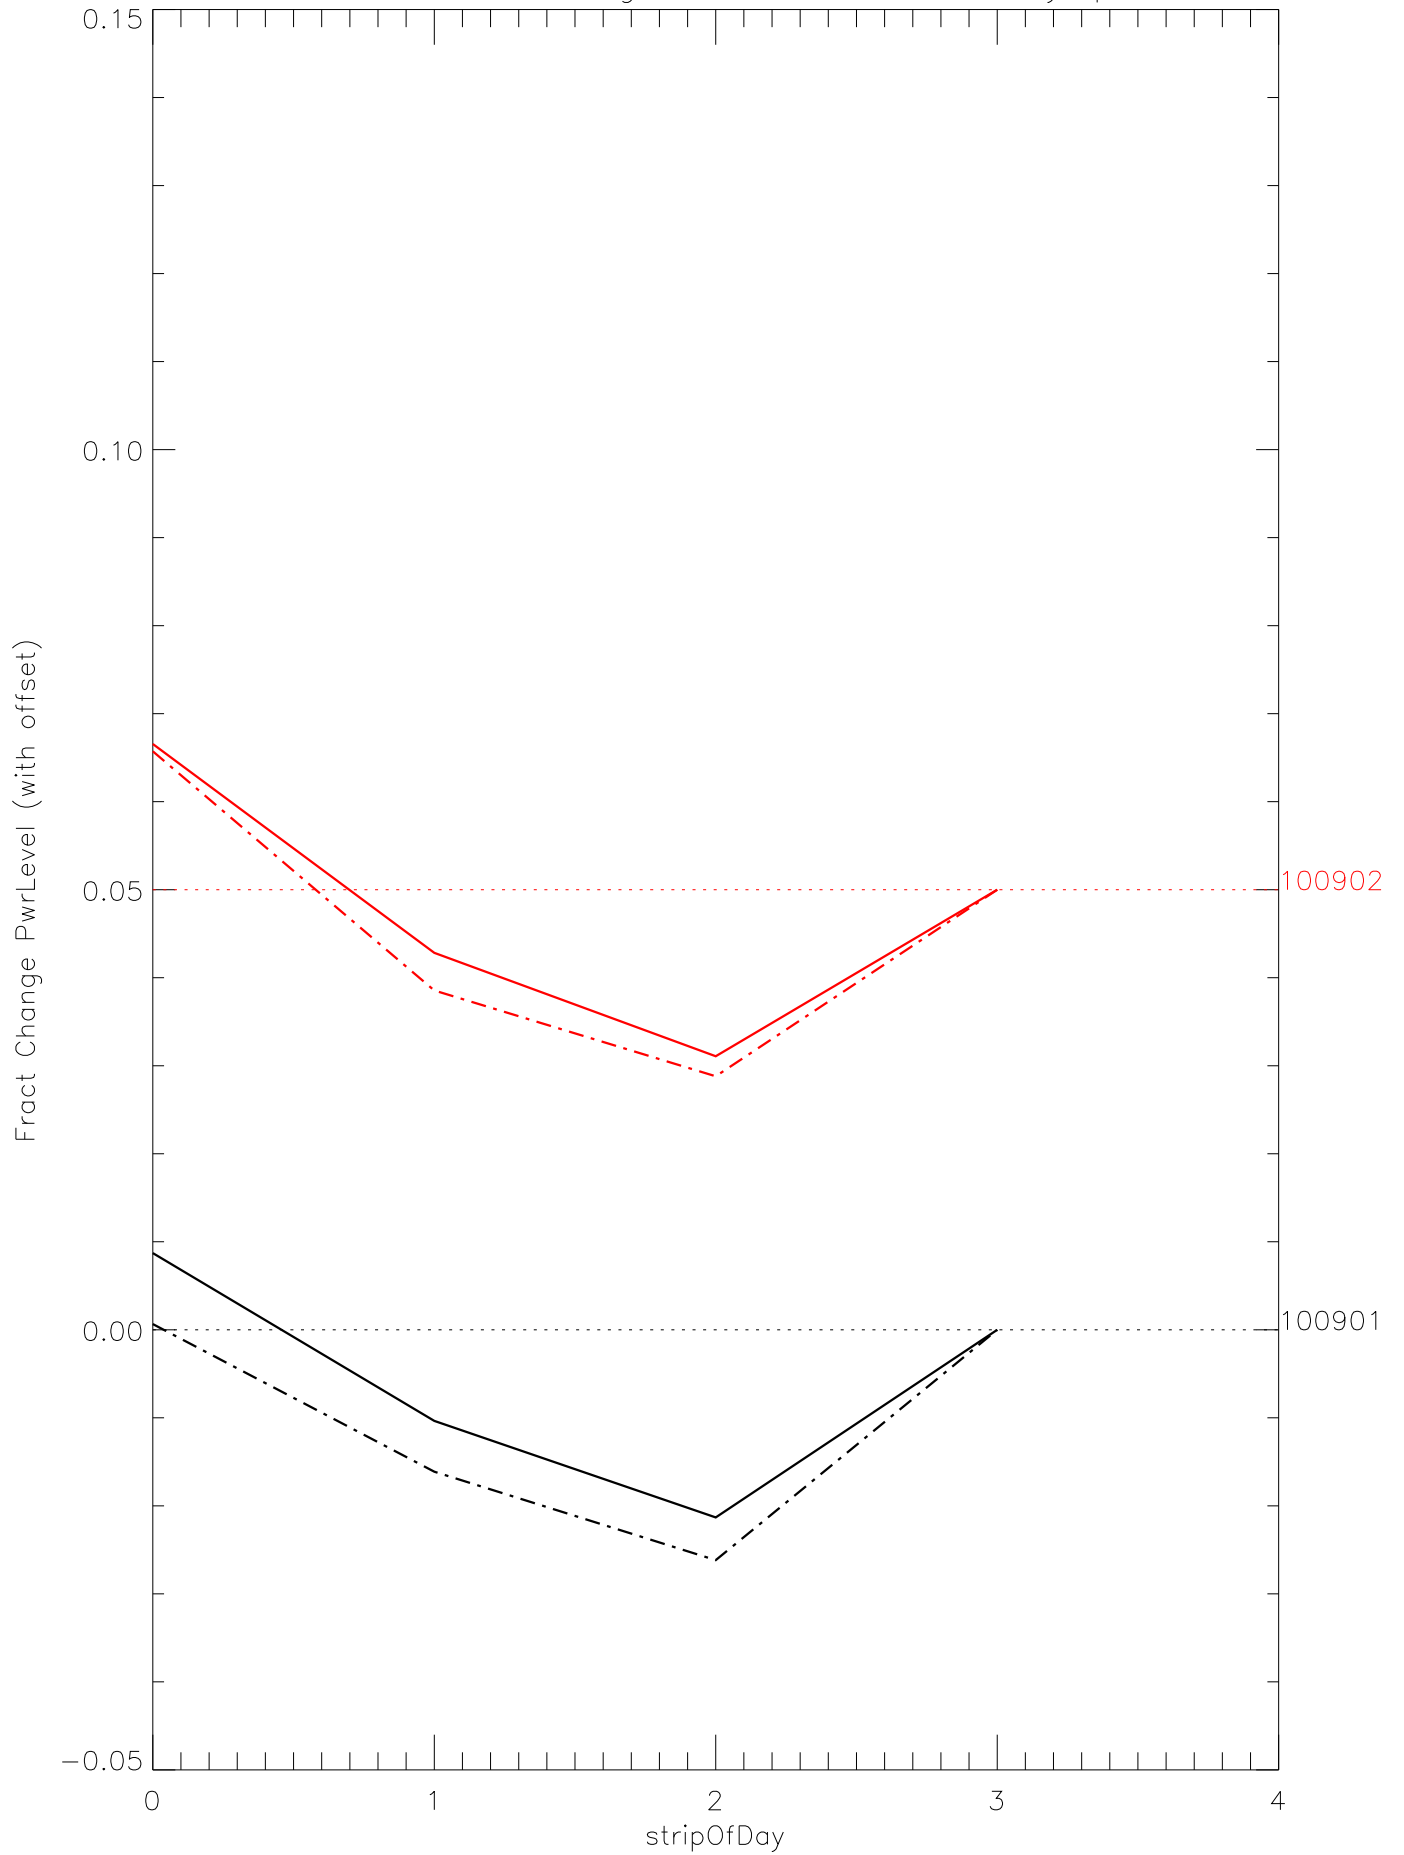

a2048 fractional change PwrLevel for each day. pixel:0

a2048 fractional change PwrLevel for each day. pixel:1

a2048 fractional change PwrLevel for each day. pixel:2

a2048 fractional change PwrLevel for each day. pixel:3

a2048 fractional change PwrLevel for each day. pixel:4

a2048 fractional change PwrLevel for each day. pixel:5

a2048 fractional change PwrLevel for each day. pixel:6