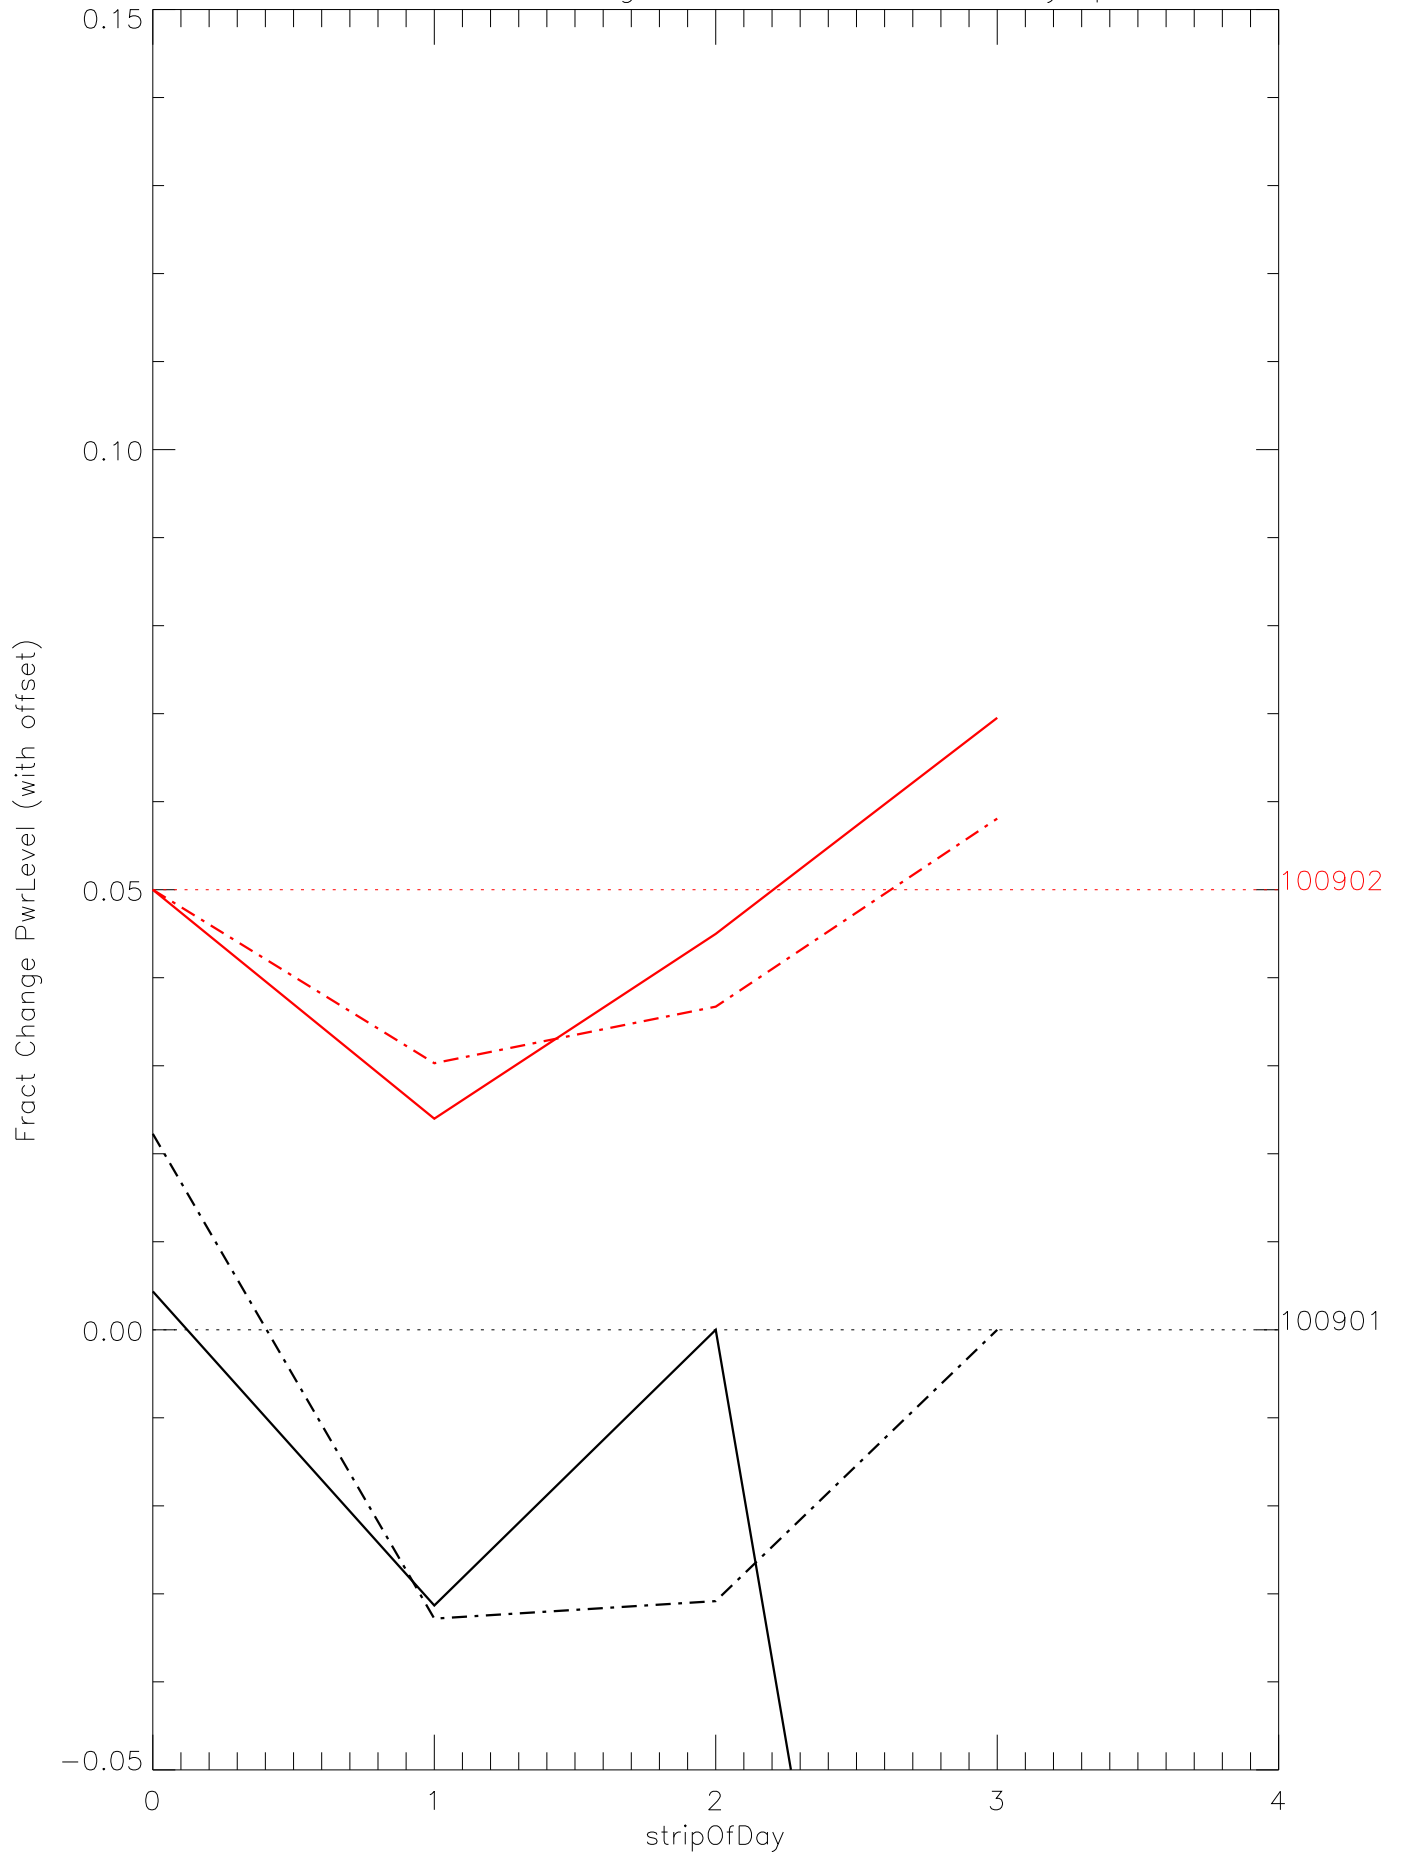

a2048 fractional change PwrLevel for each day. pixel:0

a2048 fractional change PwrLevel for each day. pixel:1

a2048 fractional change PwrLevel for each day. pixel:2

a2048 fractional change PwrLevel for each day. pixel:3

a2048 fractional change PwrLevel for each day. pixel:4

a2048 fractional change PwrLevel for each day. pixel:5

a2048 fractional change PwrLevel for each day. pixel:6