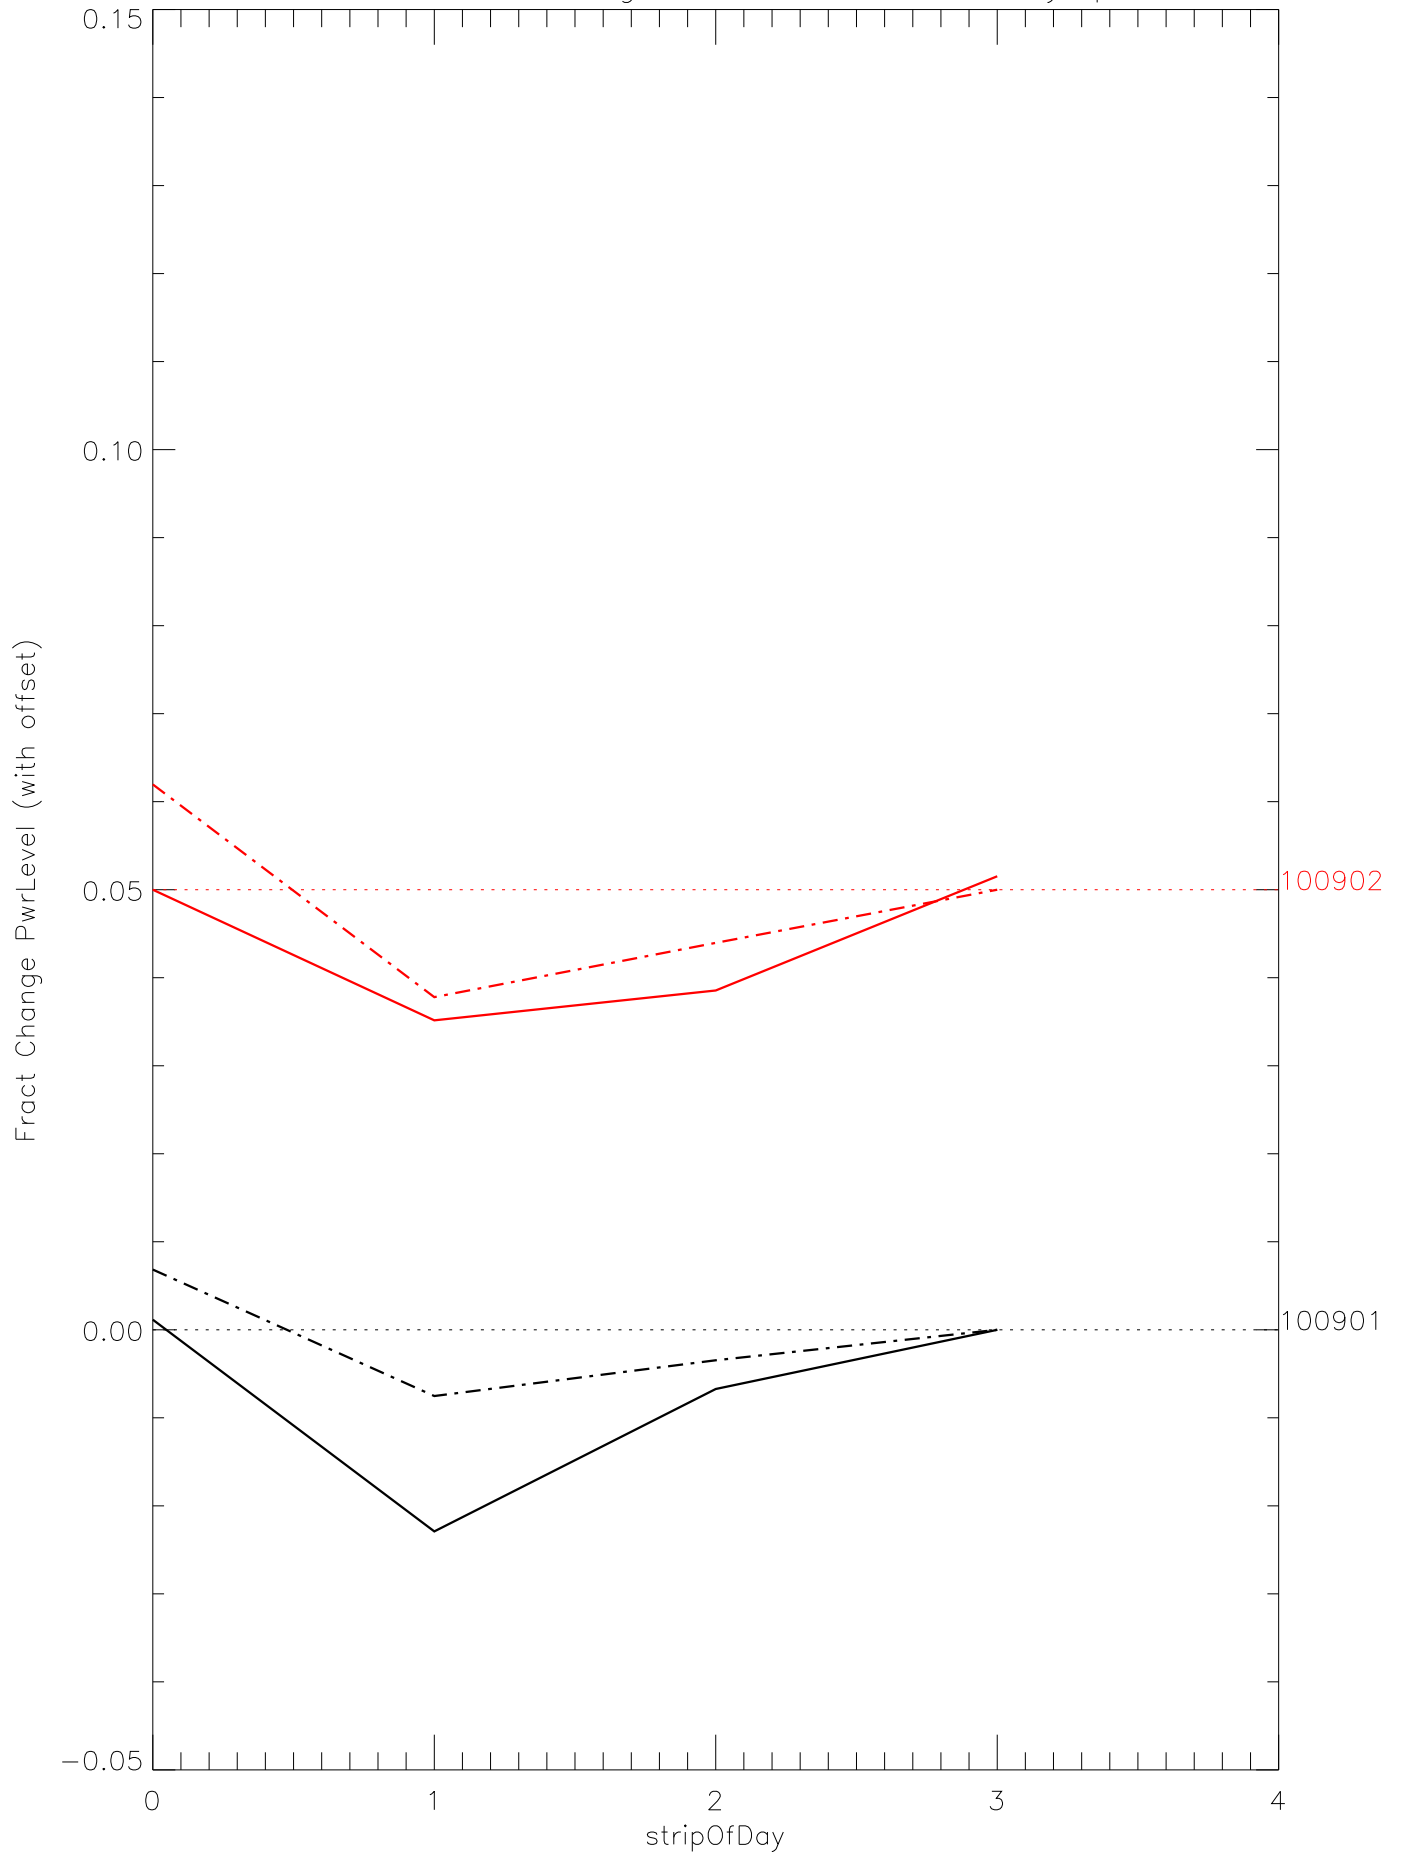

a2048 fractional change PwrLevel for each day. pixel:0

a2048 fractional change PwrLevel for each day. pixel:1

a2048 fractional change PwrLevel for each day. pixel:2

a2048 fractional change PwrLevel for each day. pixel:3

a2048 fractional change PwrLevel for each day. pixel:4

a2048 fractional change PwrLevel for each day. pixel:5

a2048 fractional change PwrLevel for each day. pixel:6