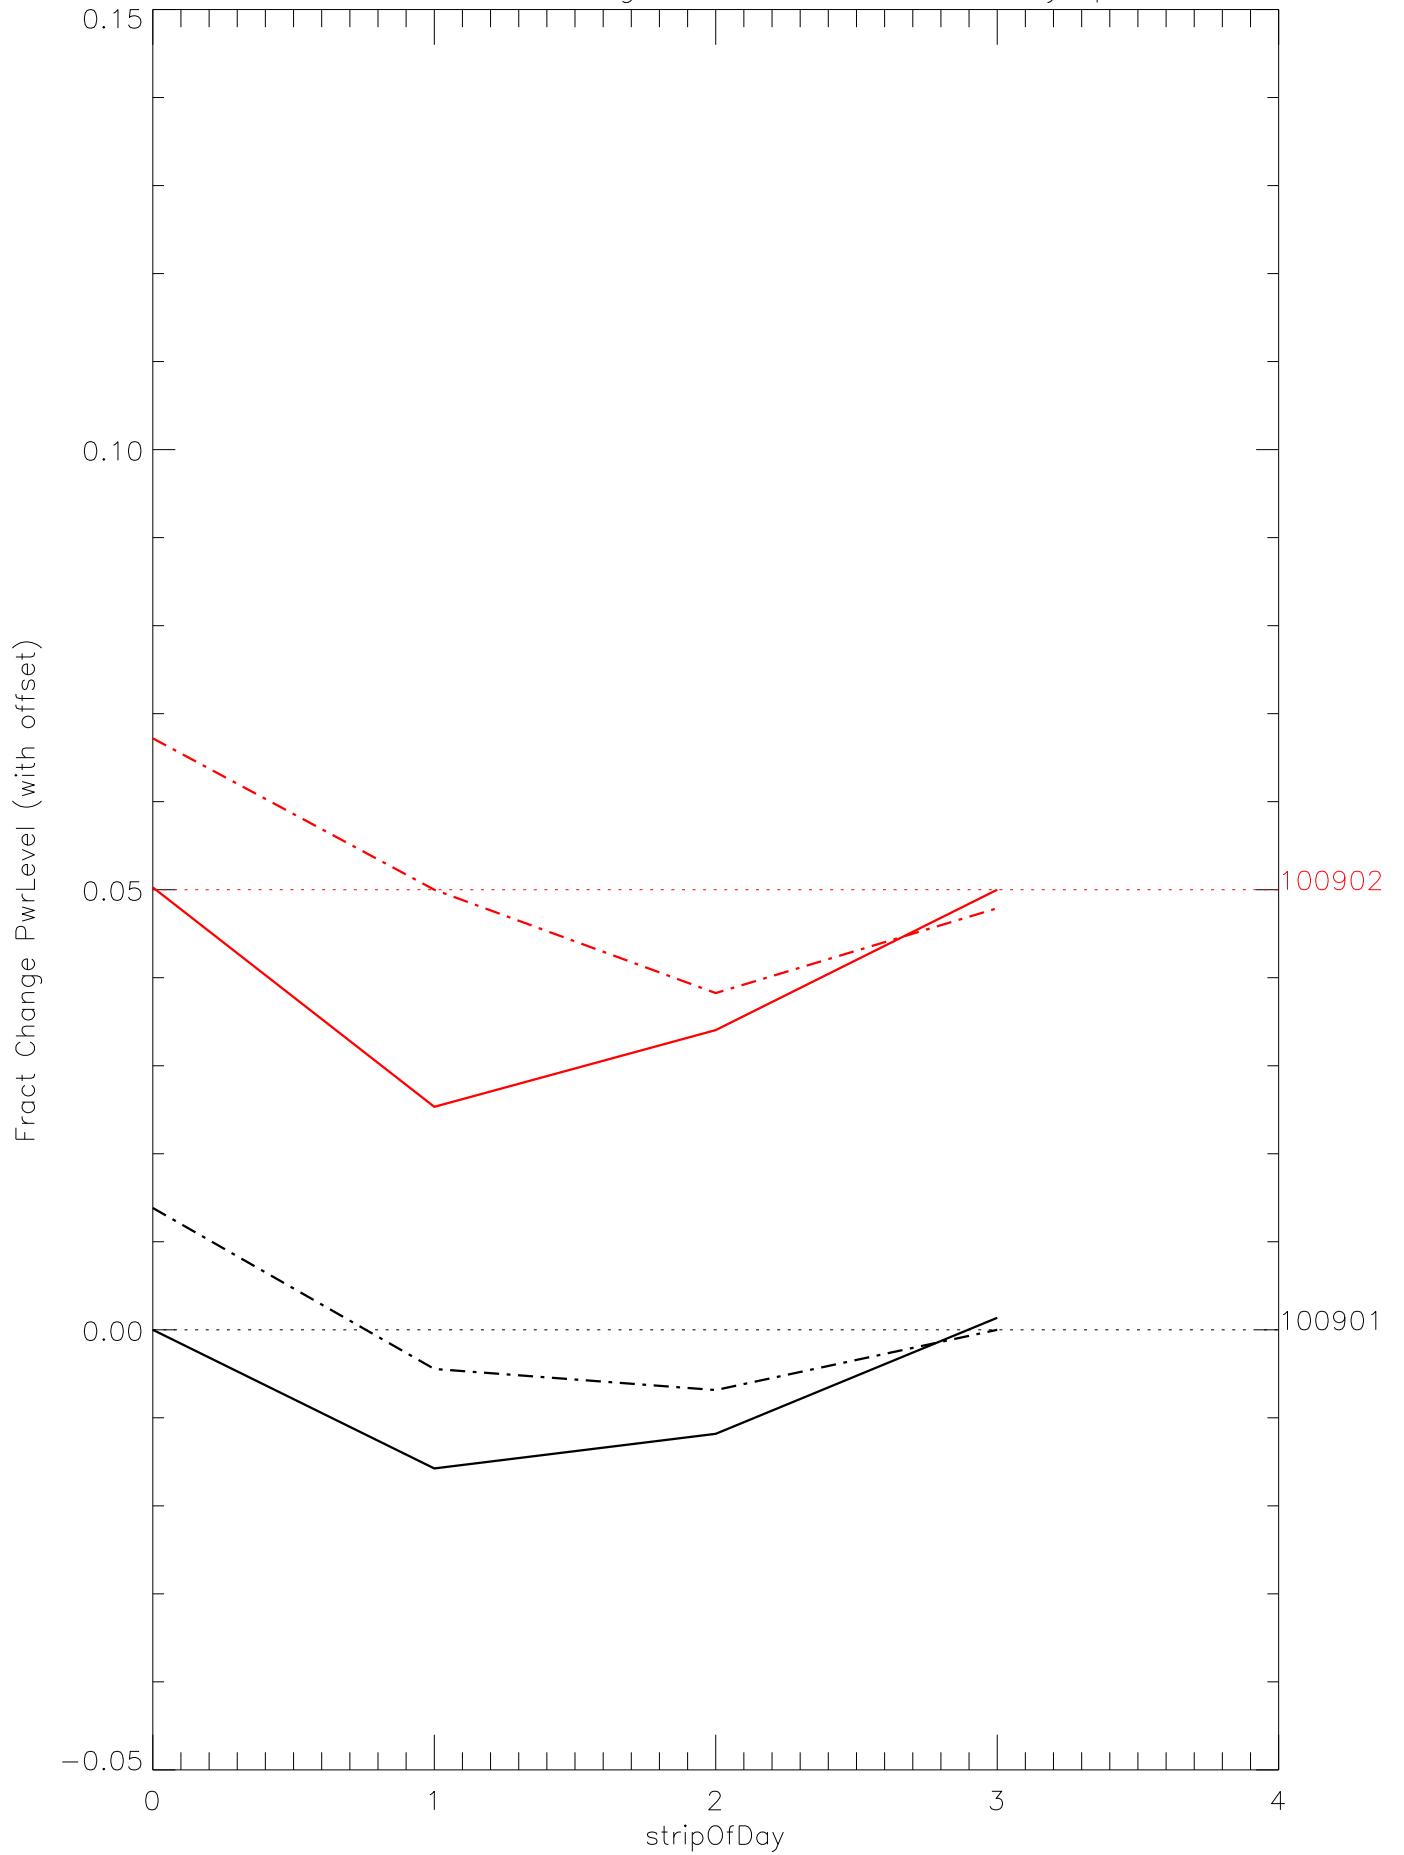

a2048 fractional change PwrLevel for each day. pixel:0

a2048 fractional change PwrLevel for each day. pixel:1

a2048 fractional change PwrLevel for each day. pixel:2

a2048 fractional change PwrLevel for each day. pixel:3

a2048 fractional change PwrLevel for each day. pixel:4

a2048 fractional change PwrLevel for each day. pixel:5

a2048 fractional change PwrLevel for each day. pixel:6