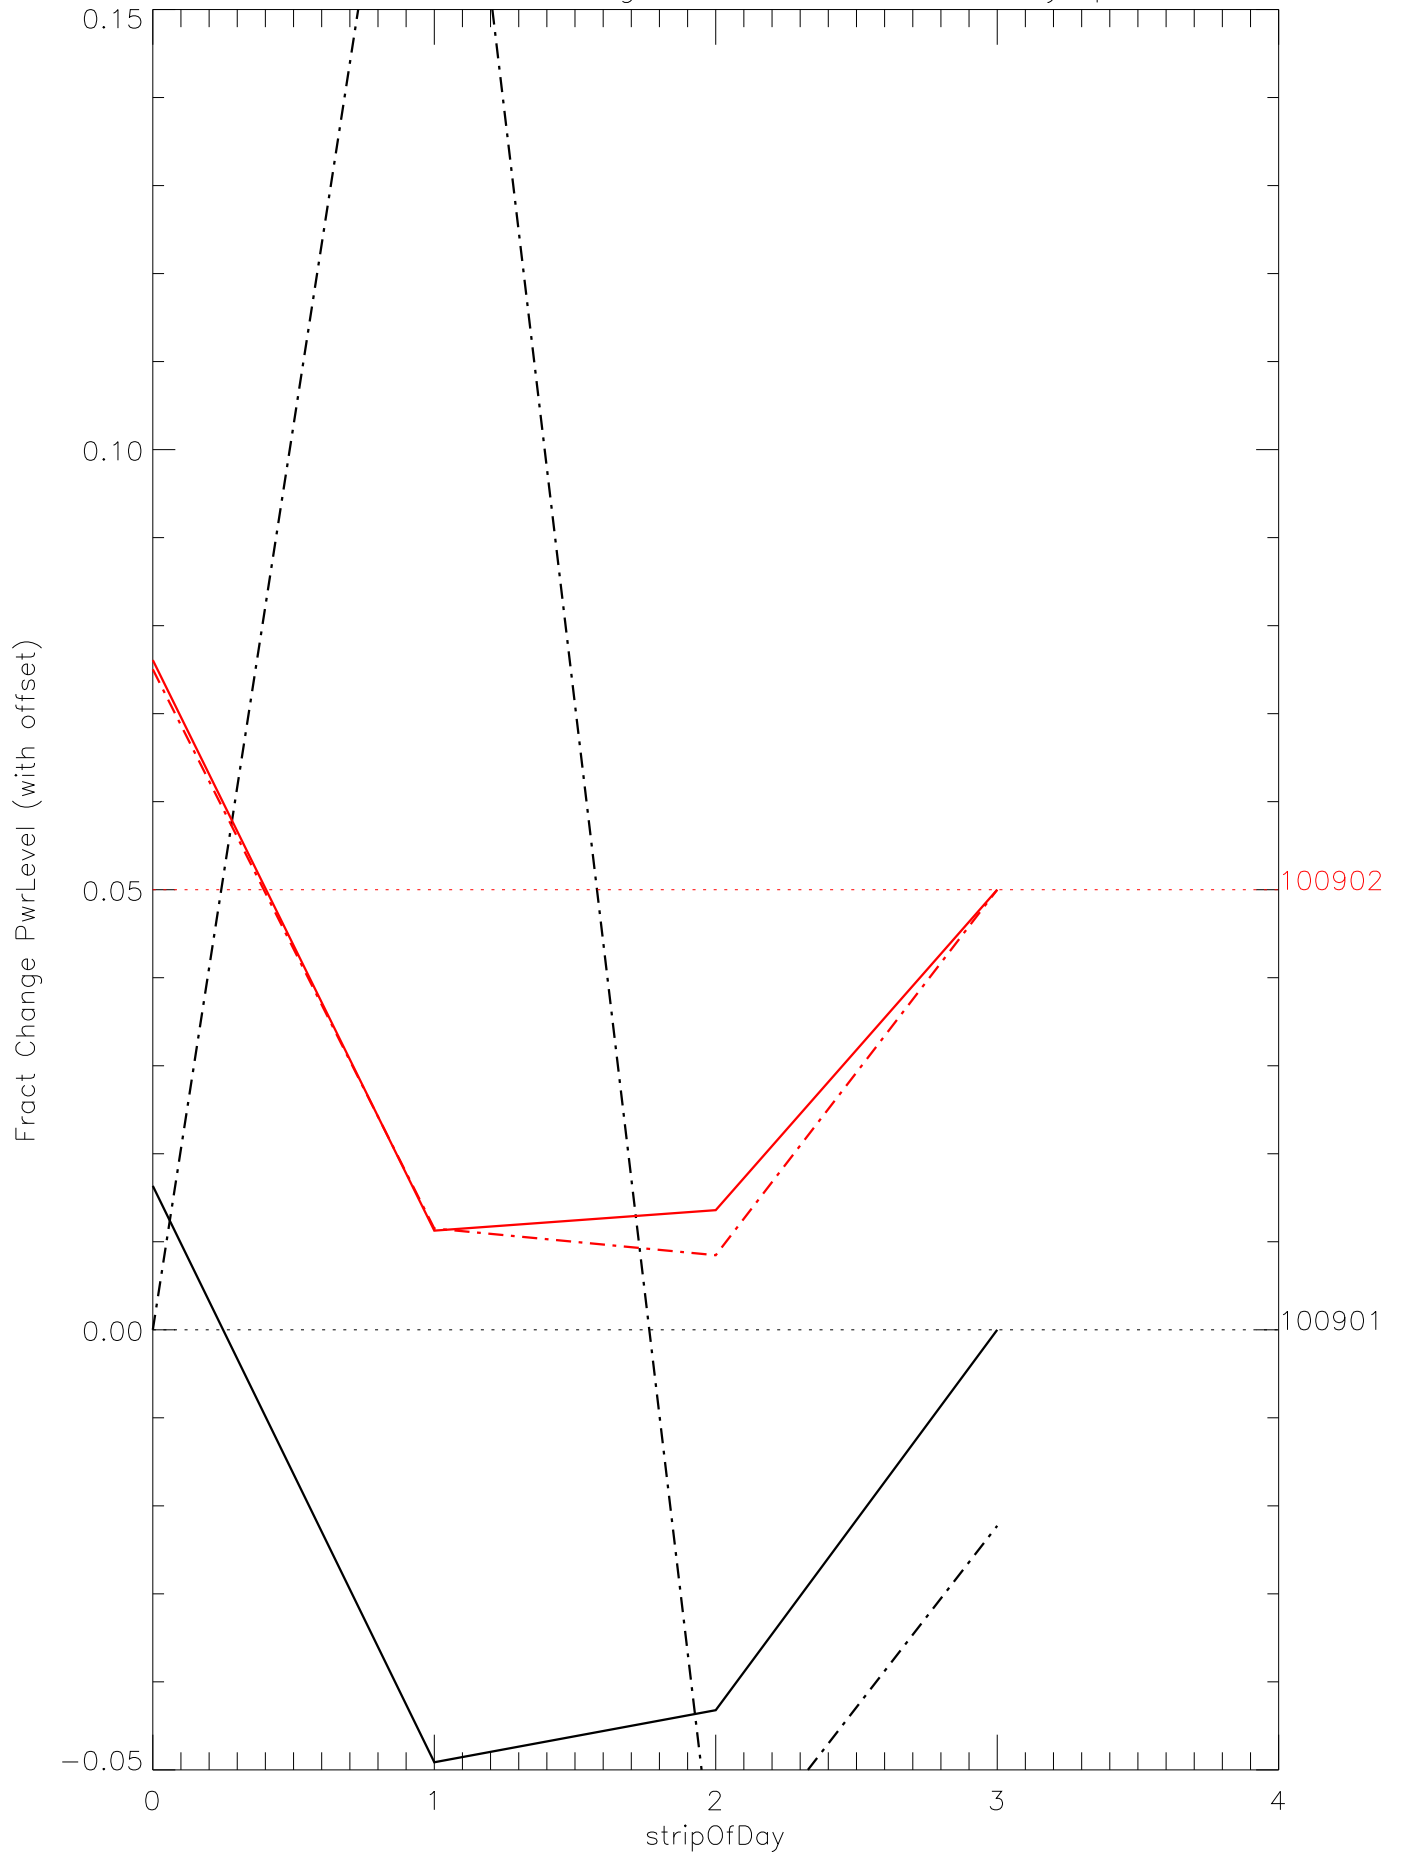

a2048 fractional change PwrLevel for each day. pixel:0

a2048 fractional change PwrLevel for each day. pixel:1

a2048 fractional change PwrLevel for each day. pixel:2

a2048 fractional change PwrLevel for each day. pixel:3

a2048 fractional change PwrLevel for each day. pixel:4

a2048 fractional change PwrLevel for each day. pixel:5

a2048 fractional change PwrLevel for each day. pixel:6