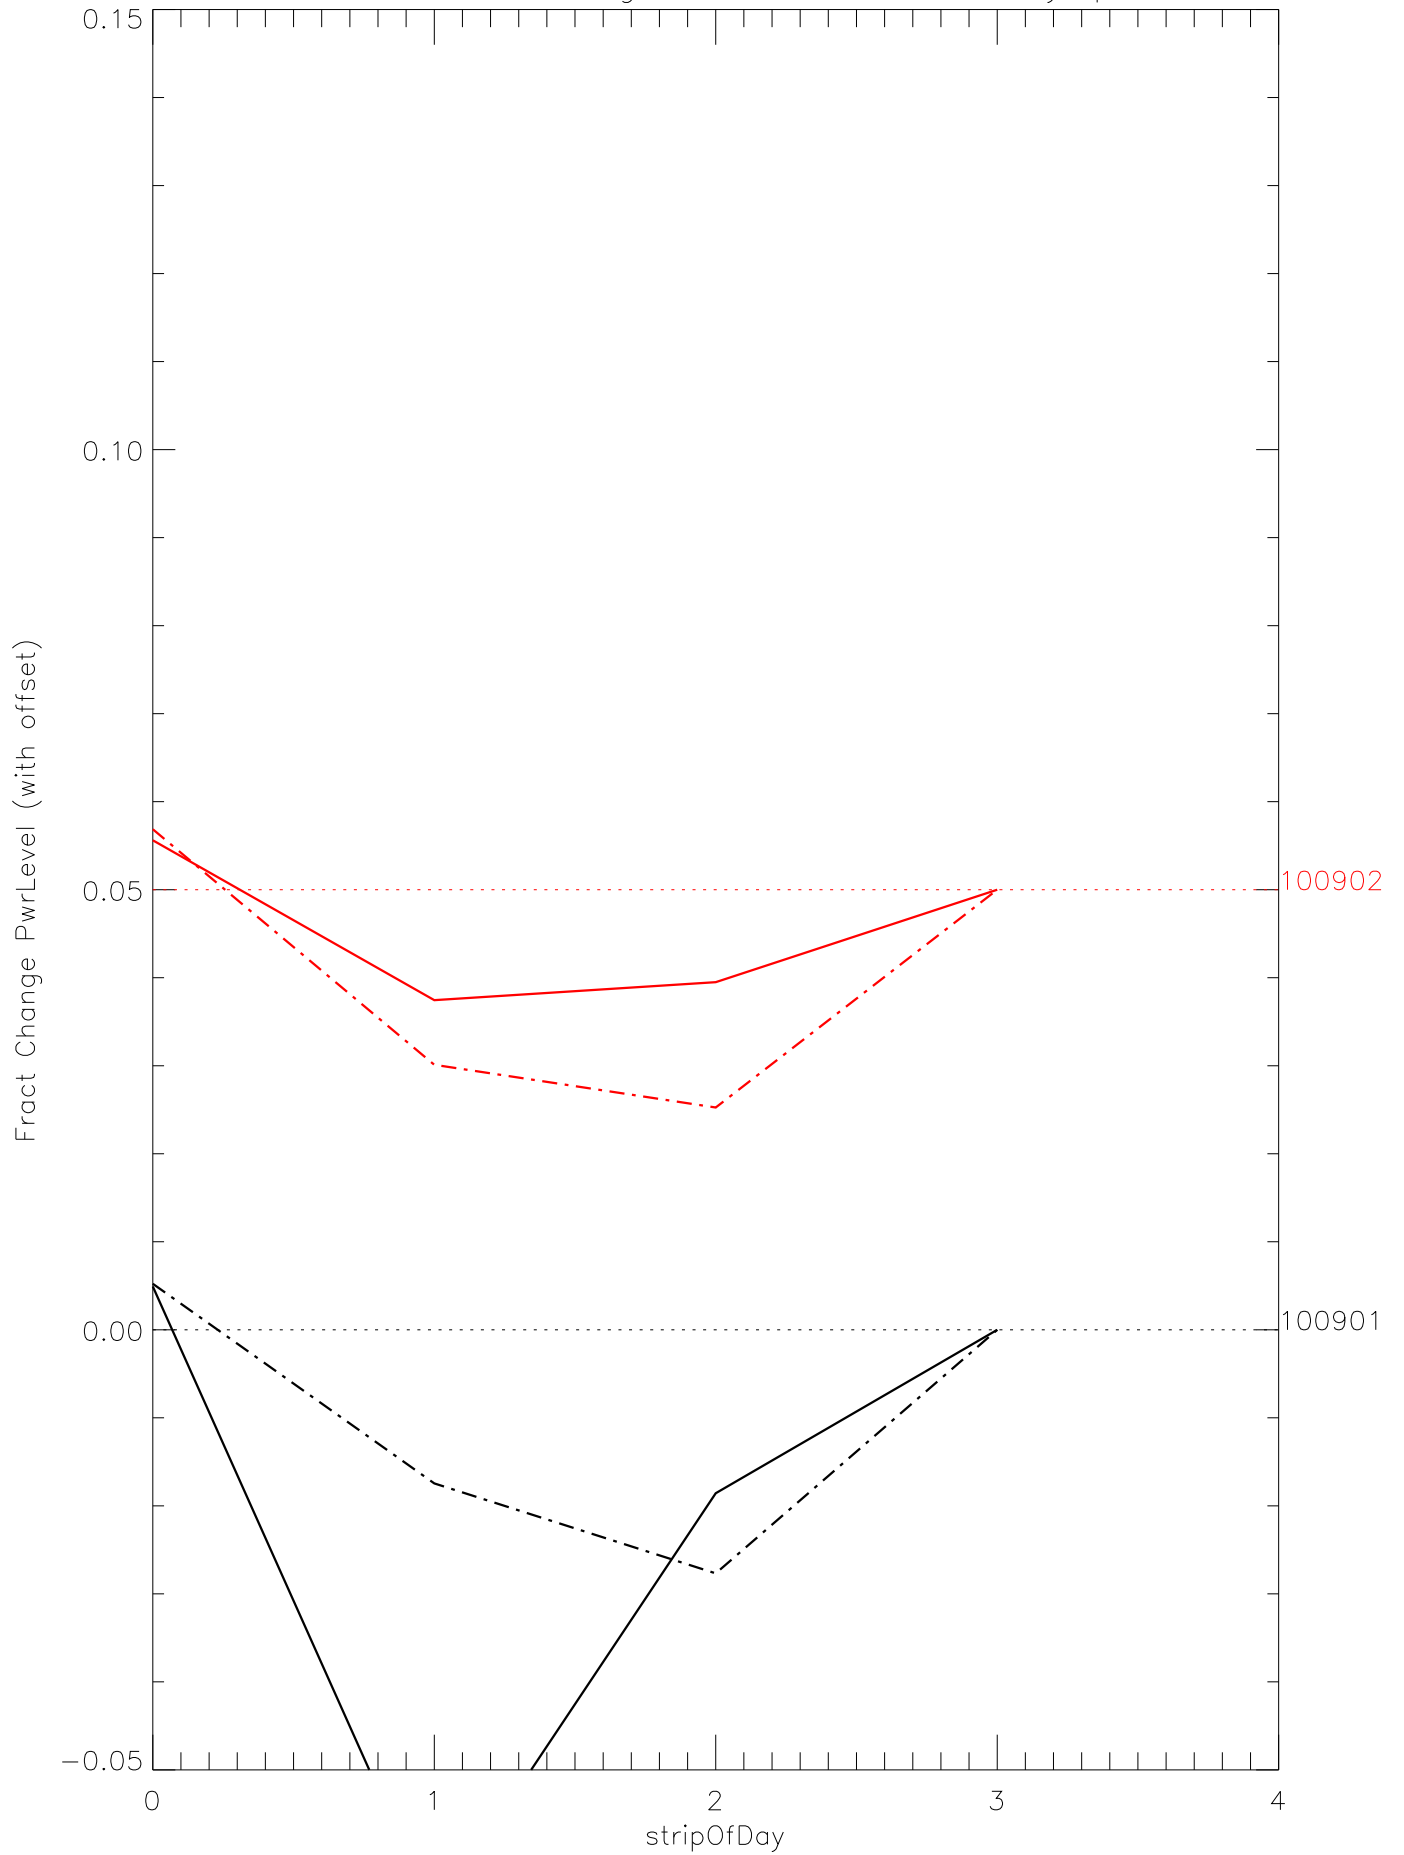

a2048 fractional change PwrLevel for each day. pixel:0

a2048 fractional change PwrLevel for each day. pixel:1

a2048 fractional change PwrLevel for each day. pixel:2

a2048 fractional change PwrLevel for each day. pixel:3

a2048 fractional change PwrLevel for each day. pixel:4

a2048 fractional change PwrLevel for each day. pixel:5

a2048 fractional change PwrLevel for each day. pixel:6