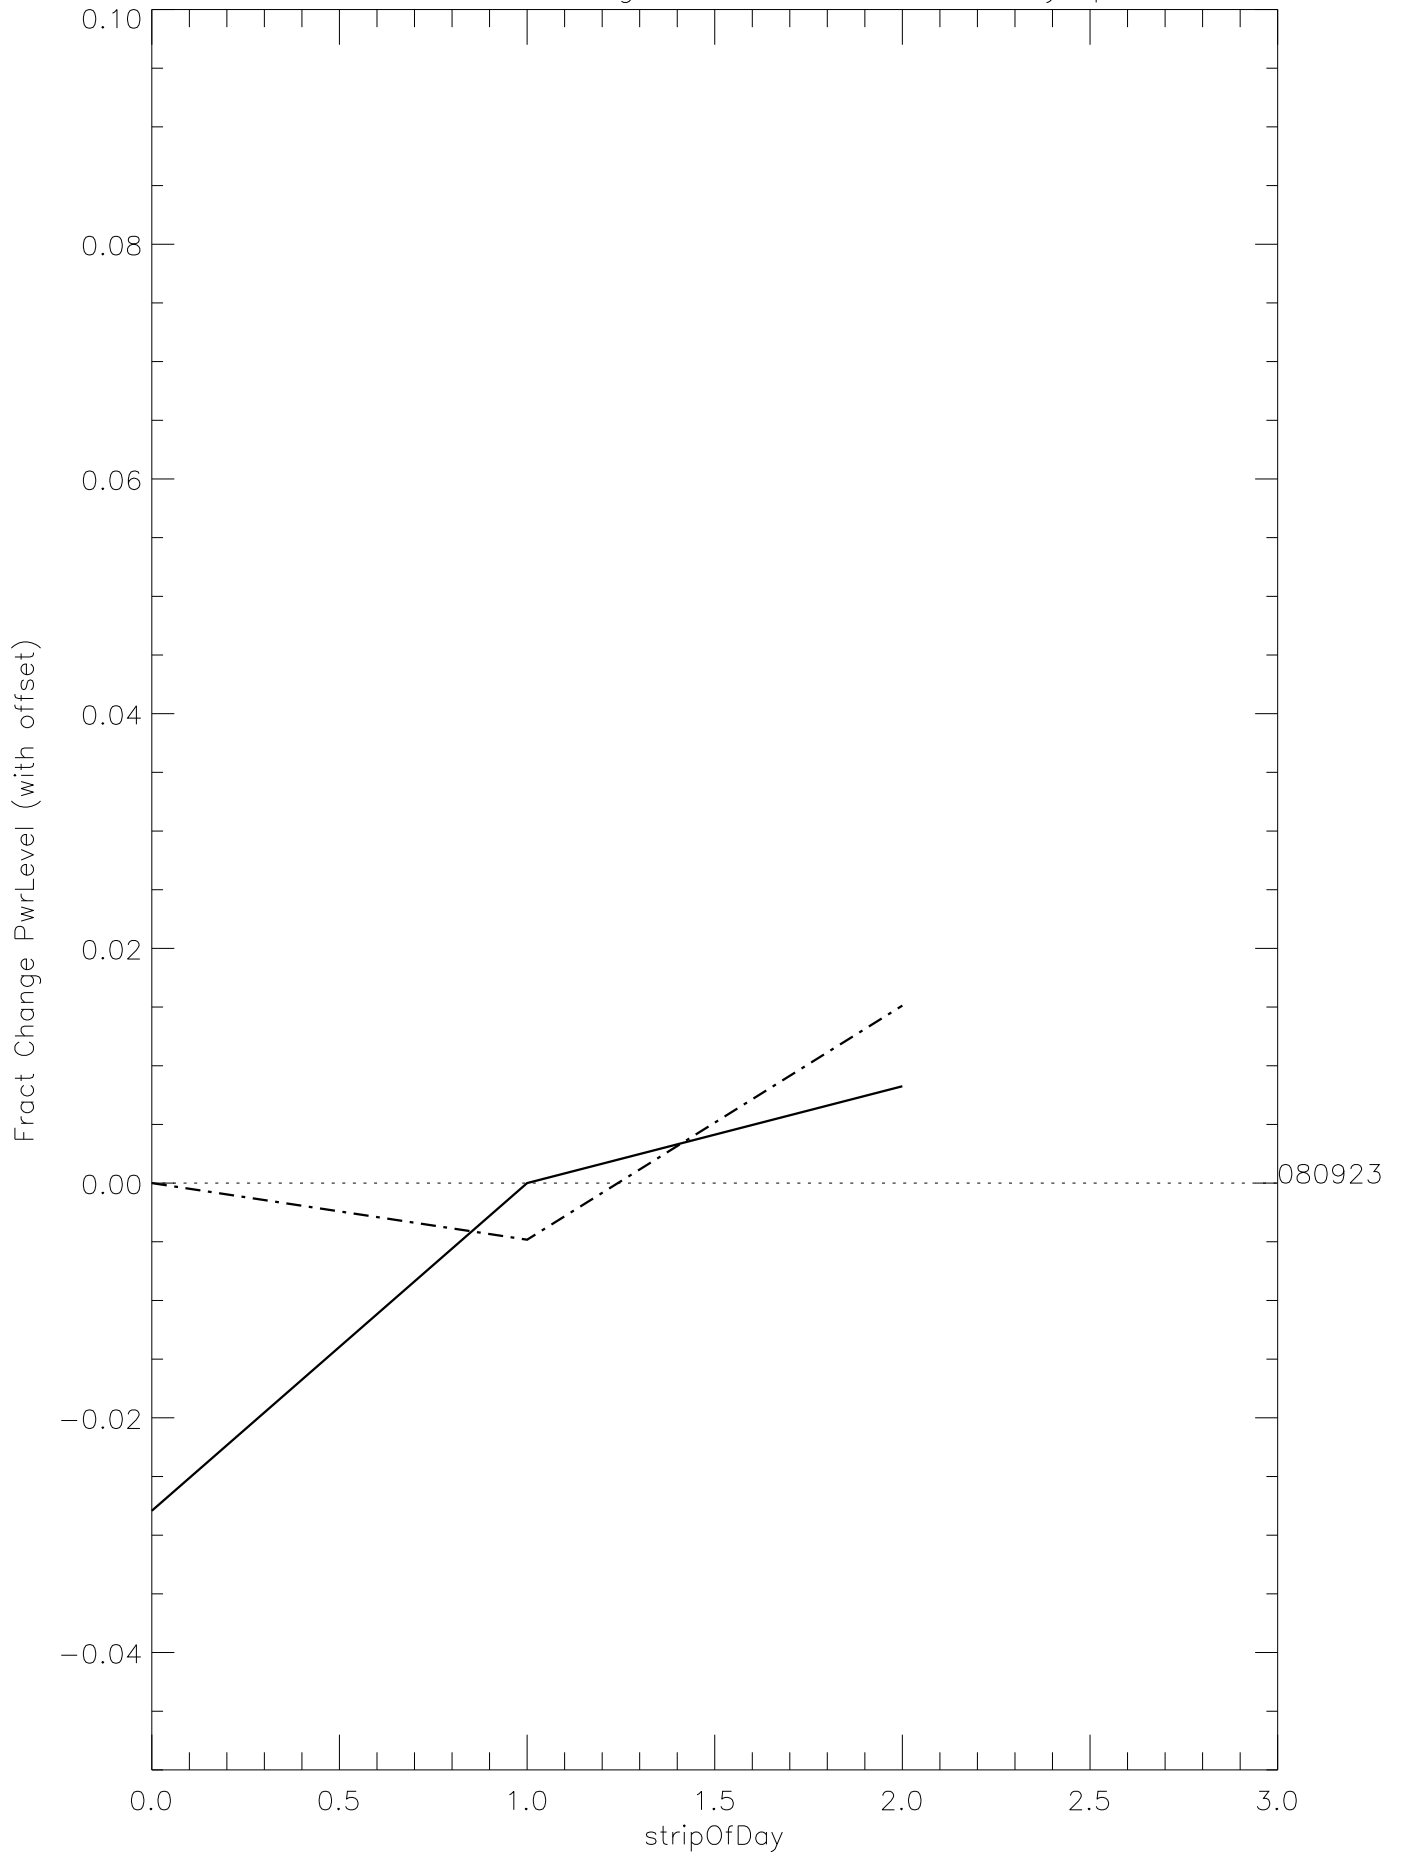

a2048 fractional change PwrLevel for each day. pixel:0

a2048 fractional change PwrLevel for each day. pixel:1

a2048 fractional change PwrLevel for each day. pixel:2

a2048 fractional change PwrLevel for each day. pixel:3

a2048 fractional change PwrLevel for each day. pixel:4

a2048 fractional change PwrLevel for each day. pixel:5

a2048 fractional change PwrLevel for each day. pixel:6