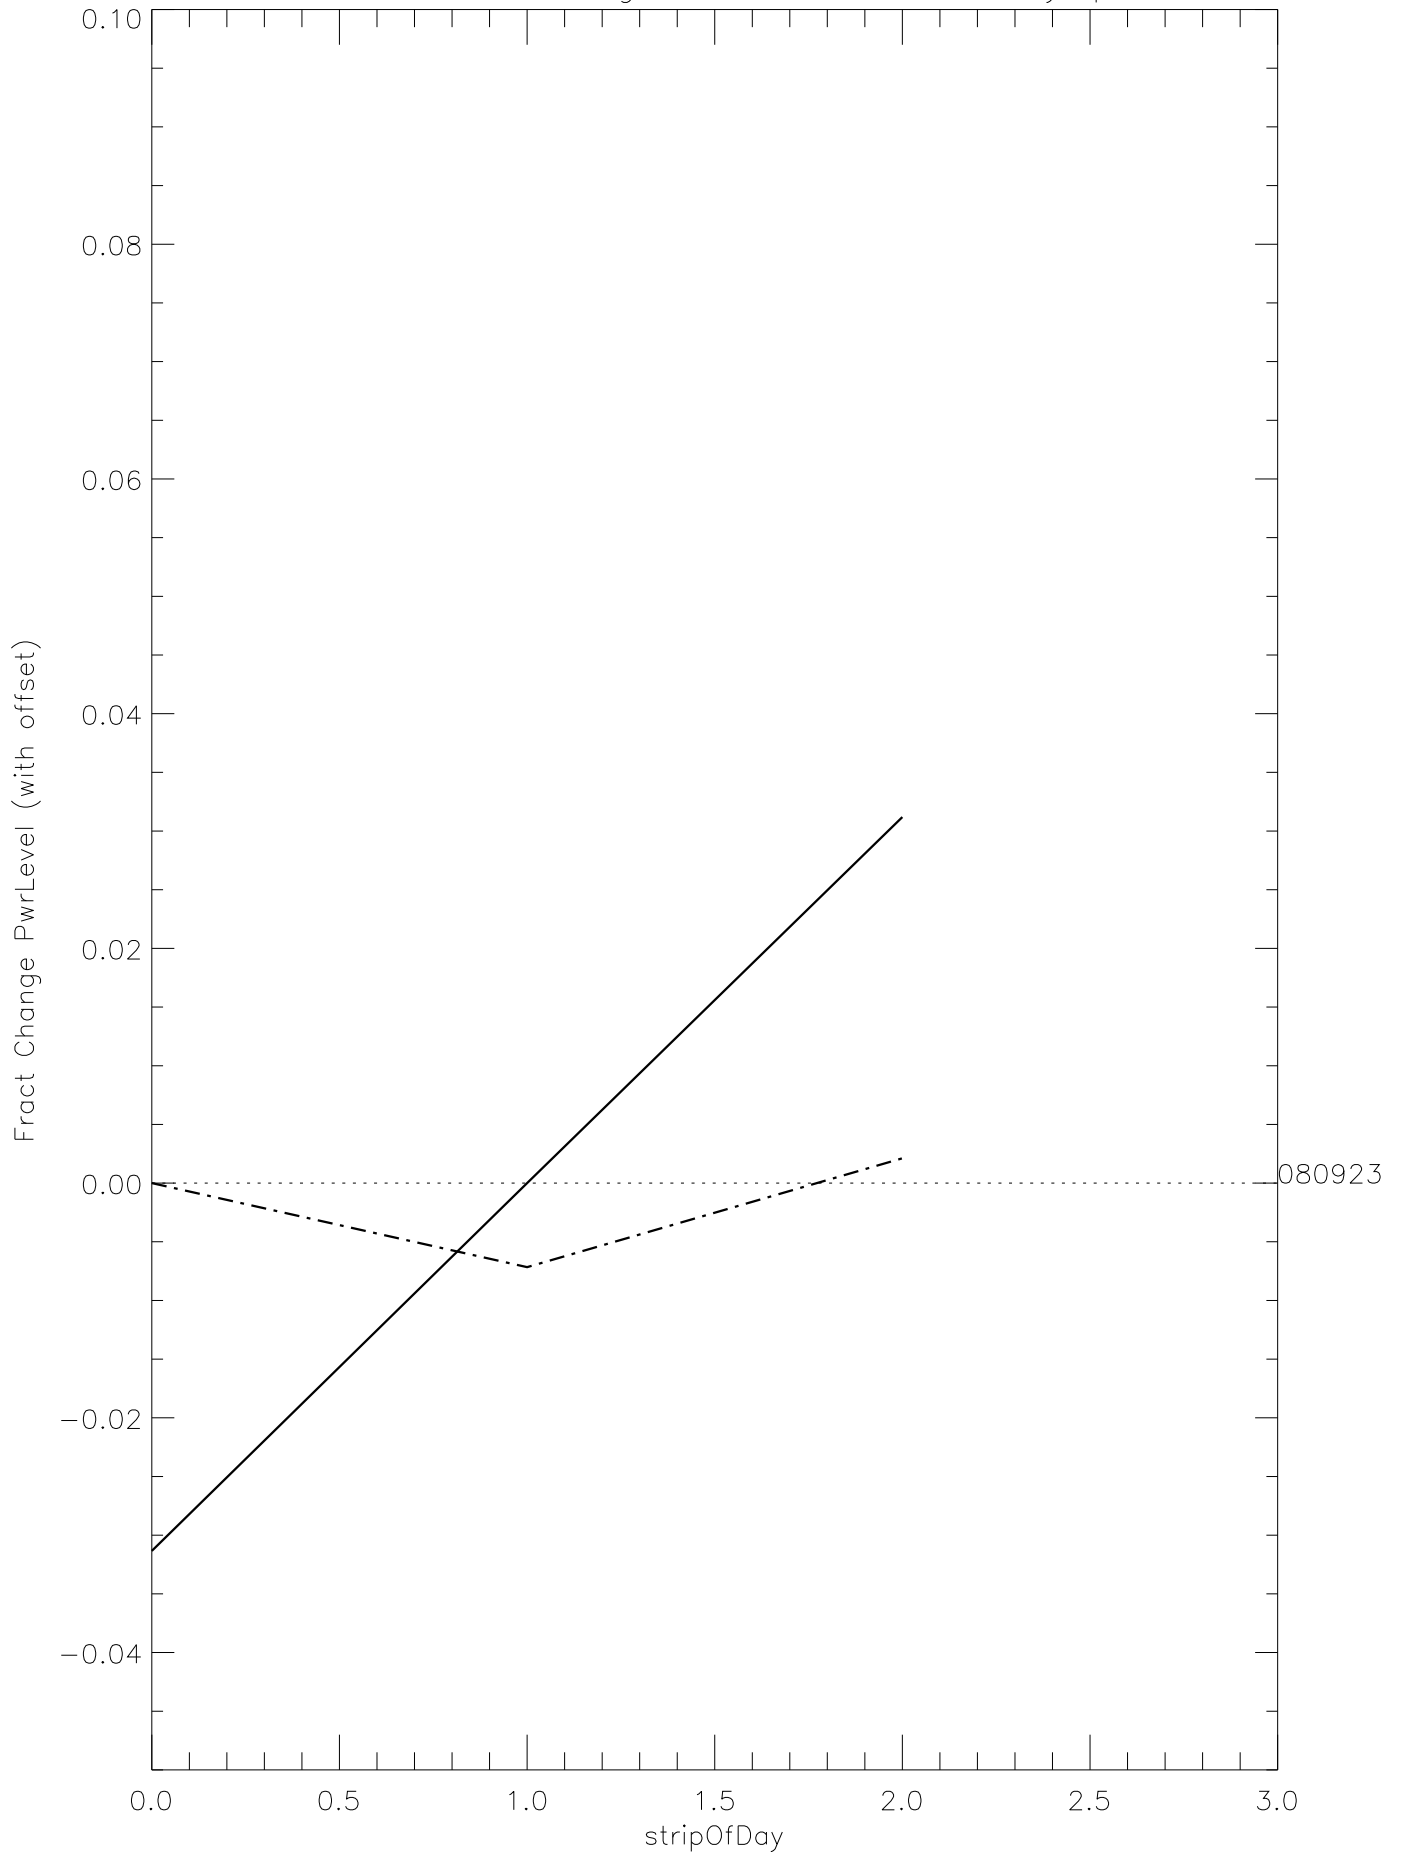

a2048 fractional change PwrLevel for each day. pixel:0

a2048 fractional change PwrLevel for each day. pixel:1

a2048 fractional change PwrLevel for each day. pixel:2

a2048 fractional change PwrLevel for each day. pixel:3

a2048 fractional change PwrLevel for each day. pixel:4

a2048 fractional change PwrLevel for each day. pixel:5

a2048 fractional change PwrLevel for each day. pixel:6