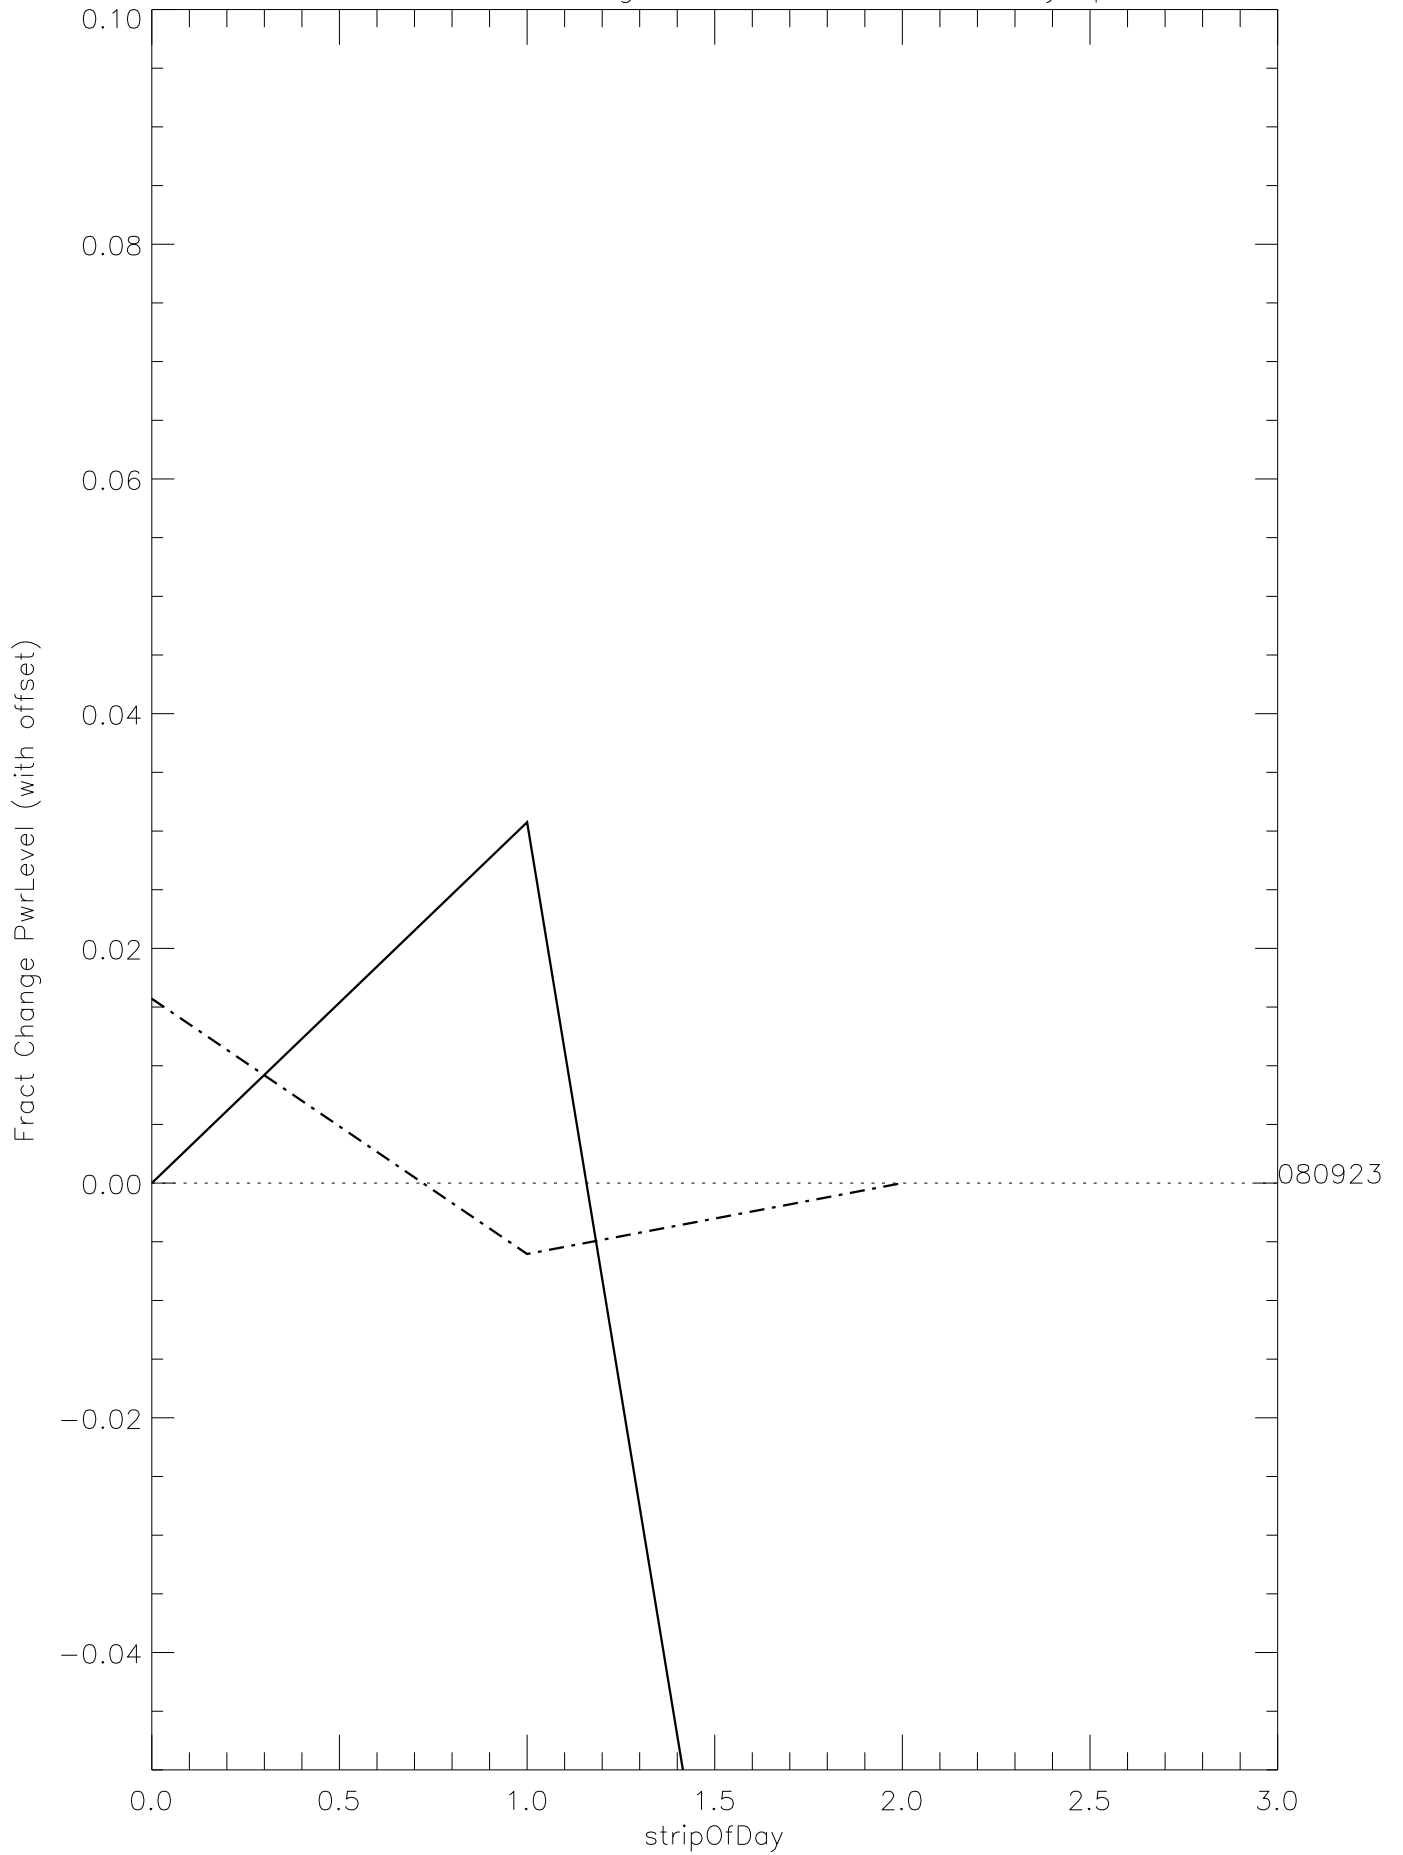

a2048 fractional change PwrLevel for each day. pixel:0

a2048 fractional change PwrLevel for each day. pixel:1

a2048 fractional change PwrLevel for each day. pixel:2

a2048 fractional change PwrLevel for each day. pixel:3

a2048 fractional change PwrLevel for each day. pixel:4

a2048 fractional change PwrLevel for each day. pixel:5

a2048 fractional change PwrLevel for each day. pixel:6