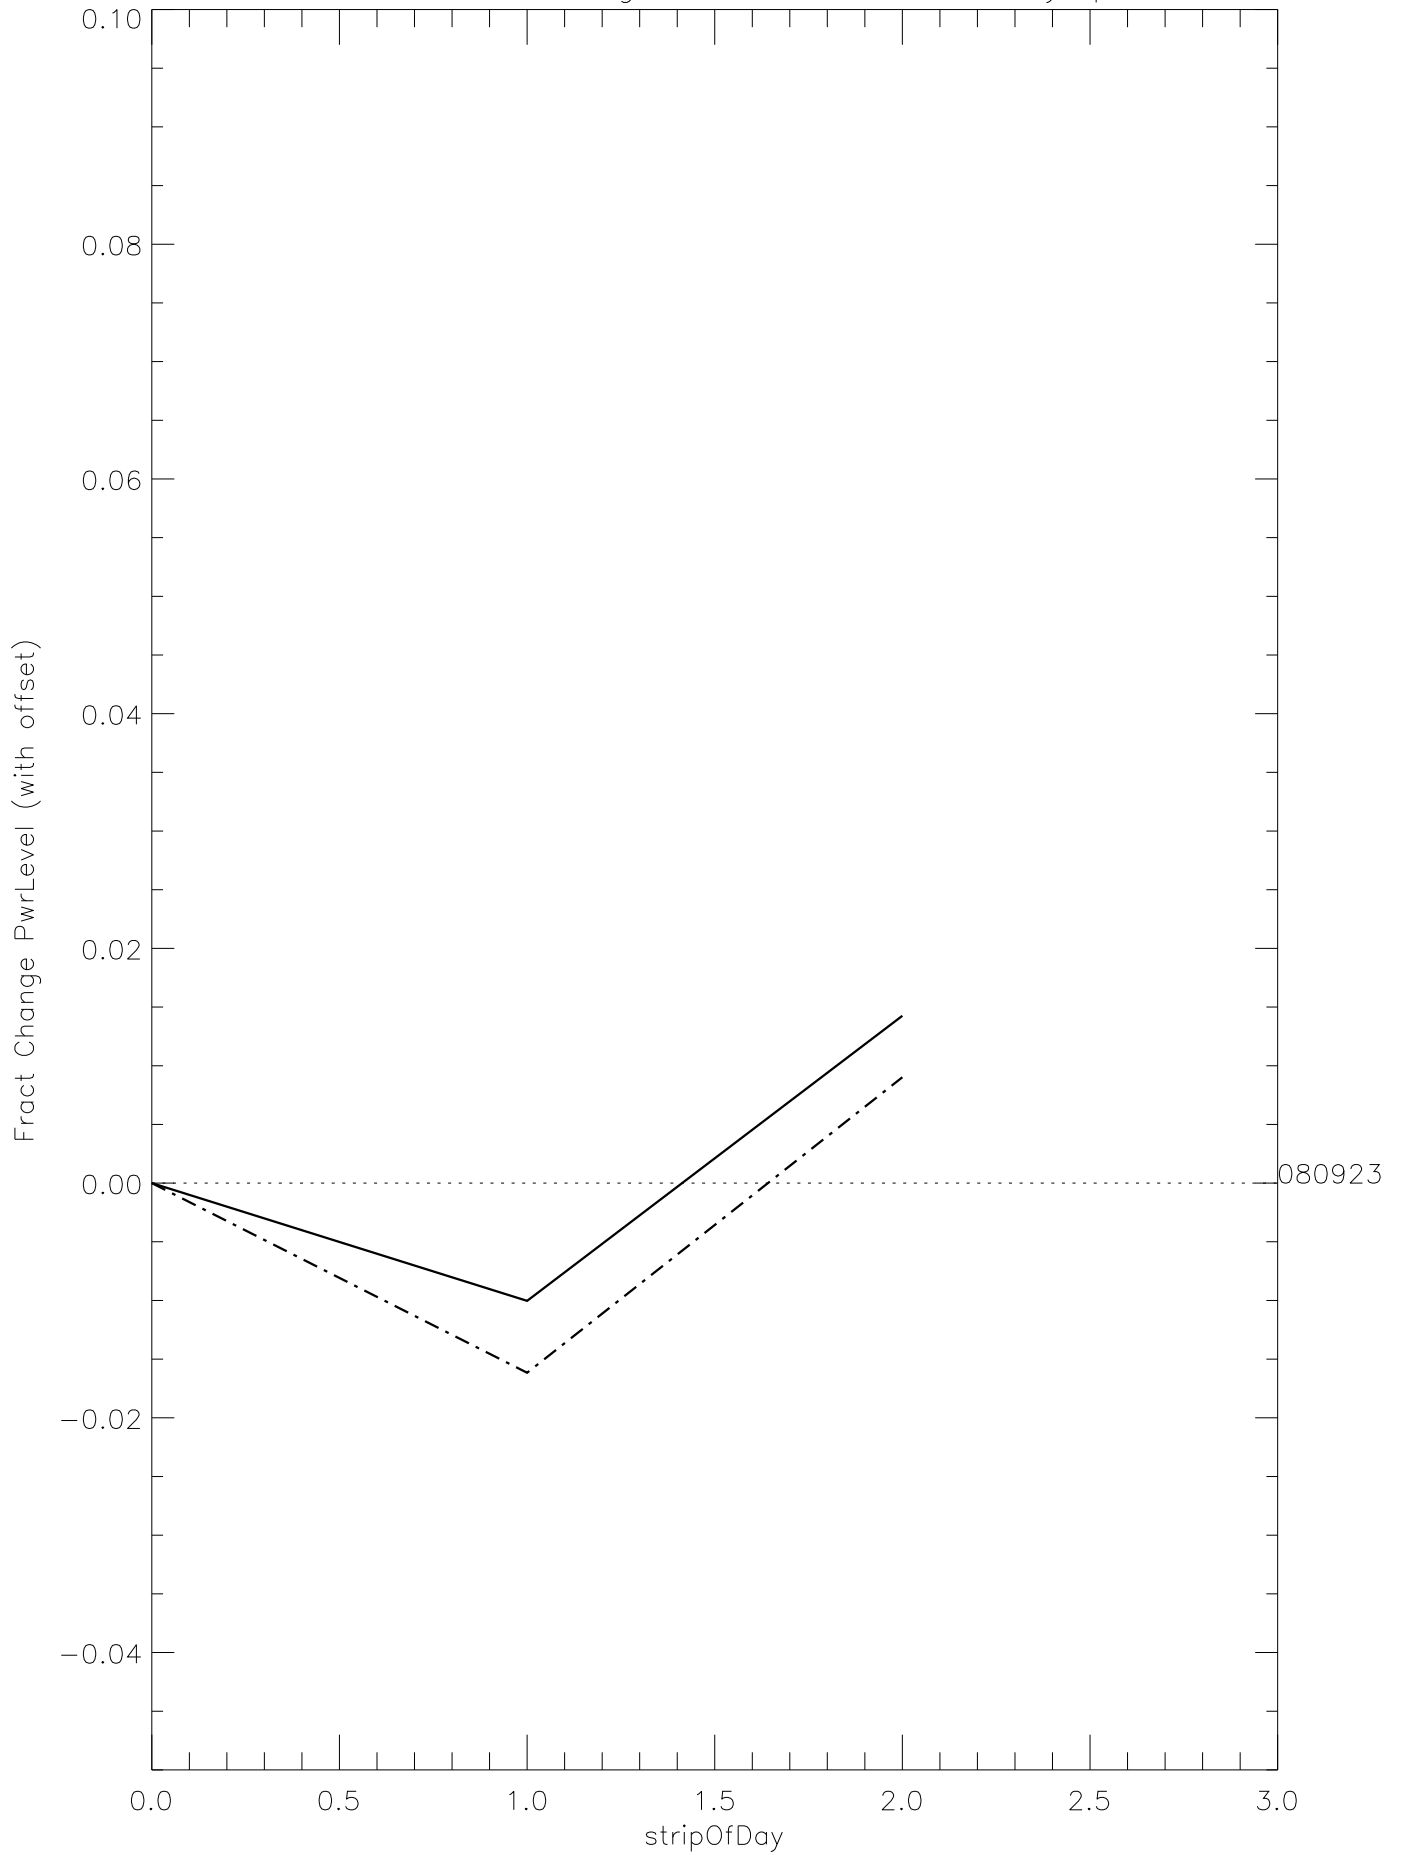

a2048 fractional change PwrLevel for each day. pixel:0

a2048 fractional change PwrLevel for each day. pixel:1

a2048 fractional change PwrLevel for each day. pixel:2

a2048 fractional change PwrLevel for each day. pixel:3

a2048 fractional change PwrLevel for each day. pixel:4

a2048 fractional change PwrLevel for each day. pixel:5

a2048 fractional change PwrLevel for each day. pixel:6