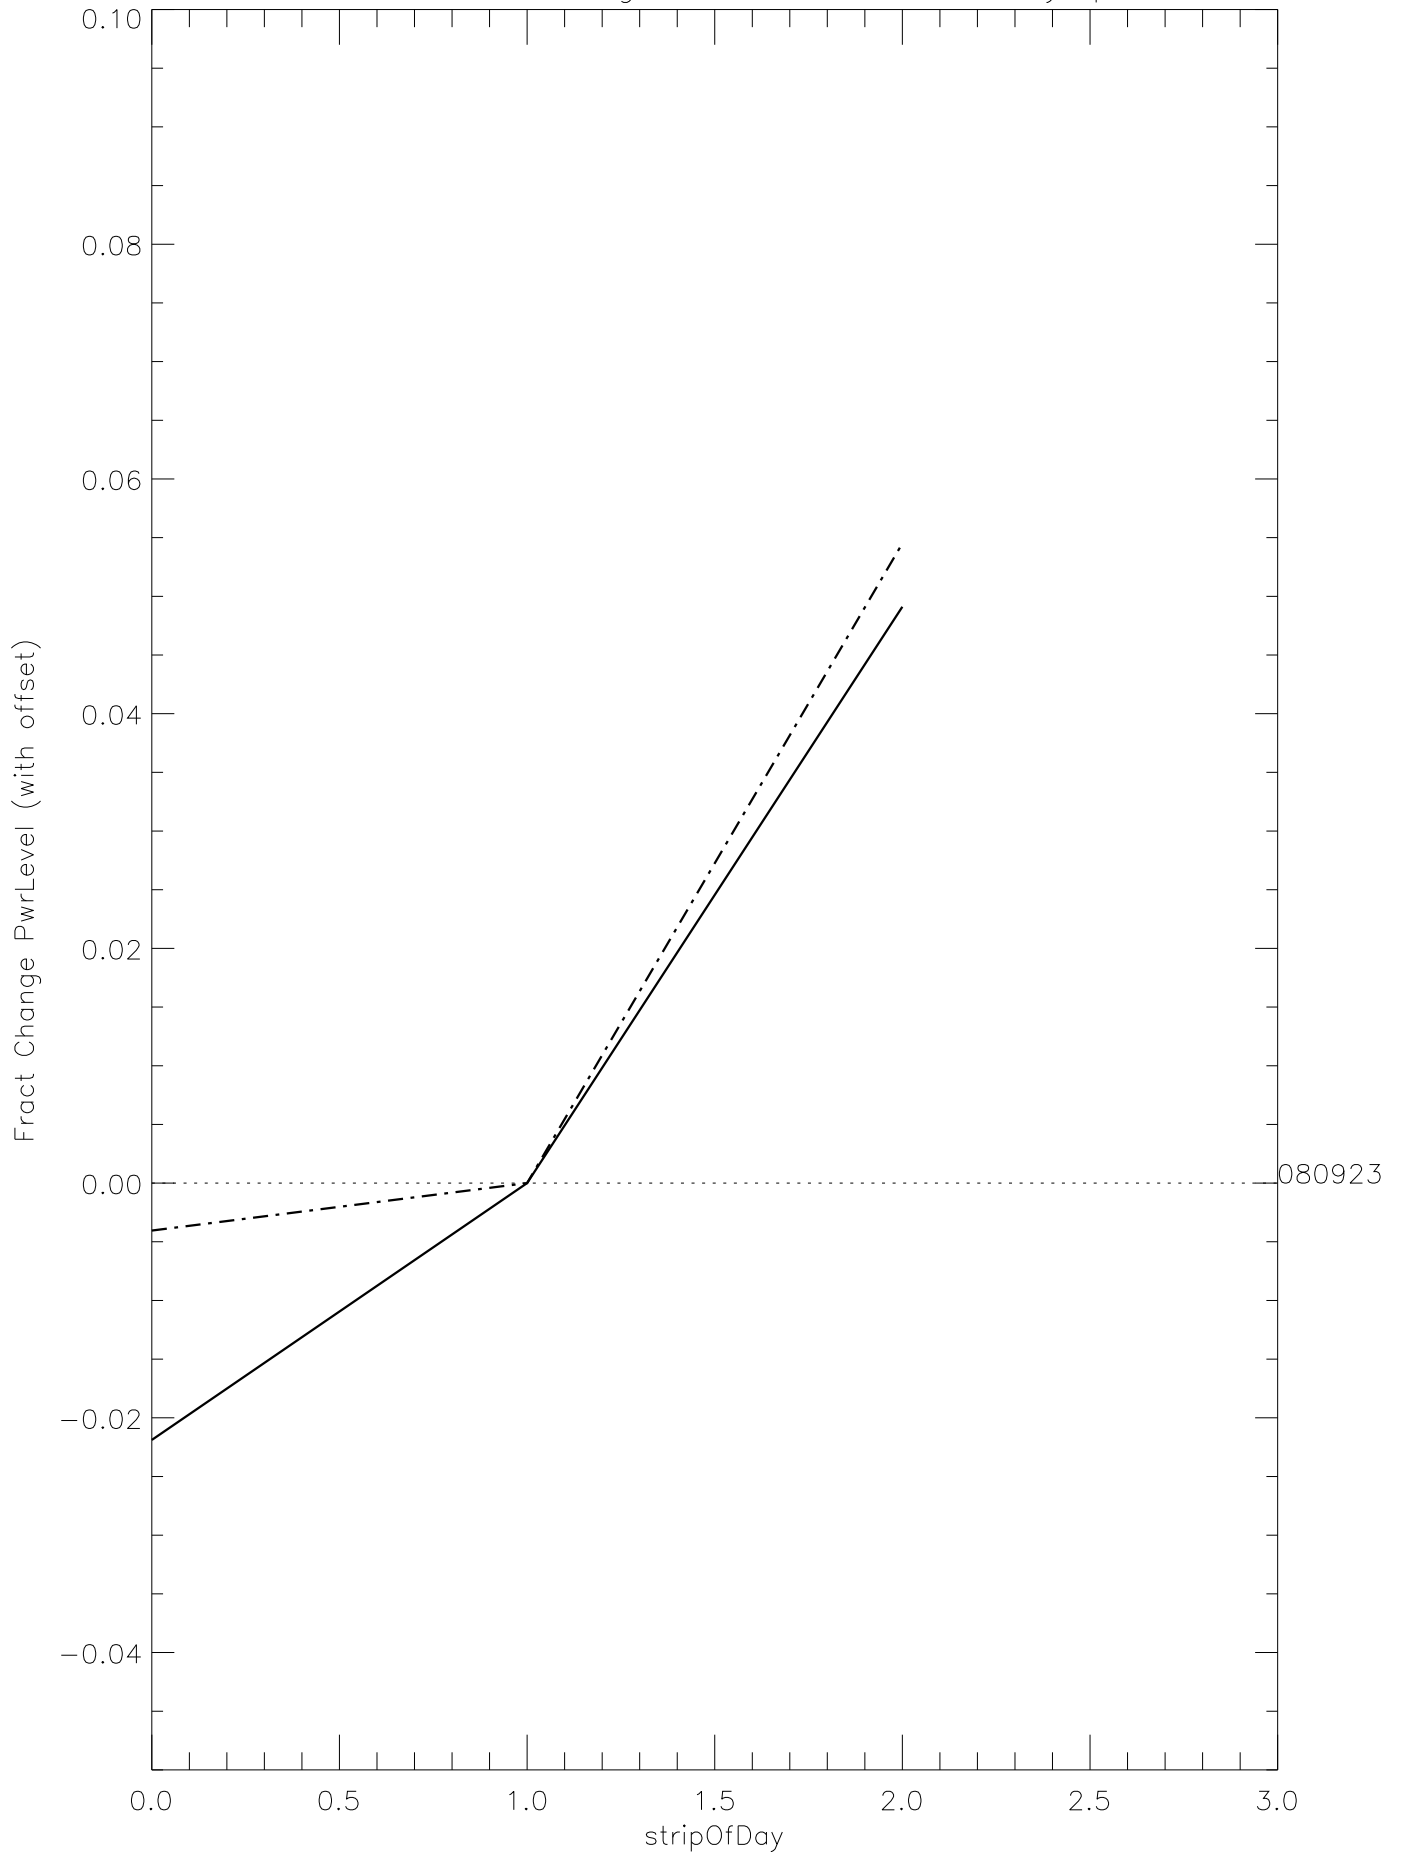

a2048 fractional change PwrLevel for each day. pixel:0

a2048 fractional change PwrLevel for each day. pixel:1

a2048 fractional change PwrLevel for each day. pixel:2

a2048 fractional change PwrLevel for each day. pixel:3

a2048 fractional change PwrLevel for each day. pixel:4

a2048 fractional change PwrLevel for each day. pixel:5

a2048 fractional change PwrLevel for each day. pixel:6