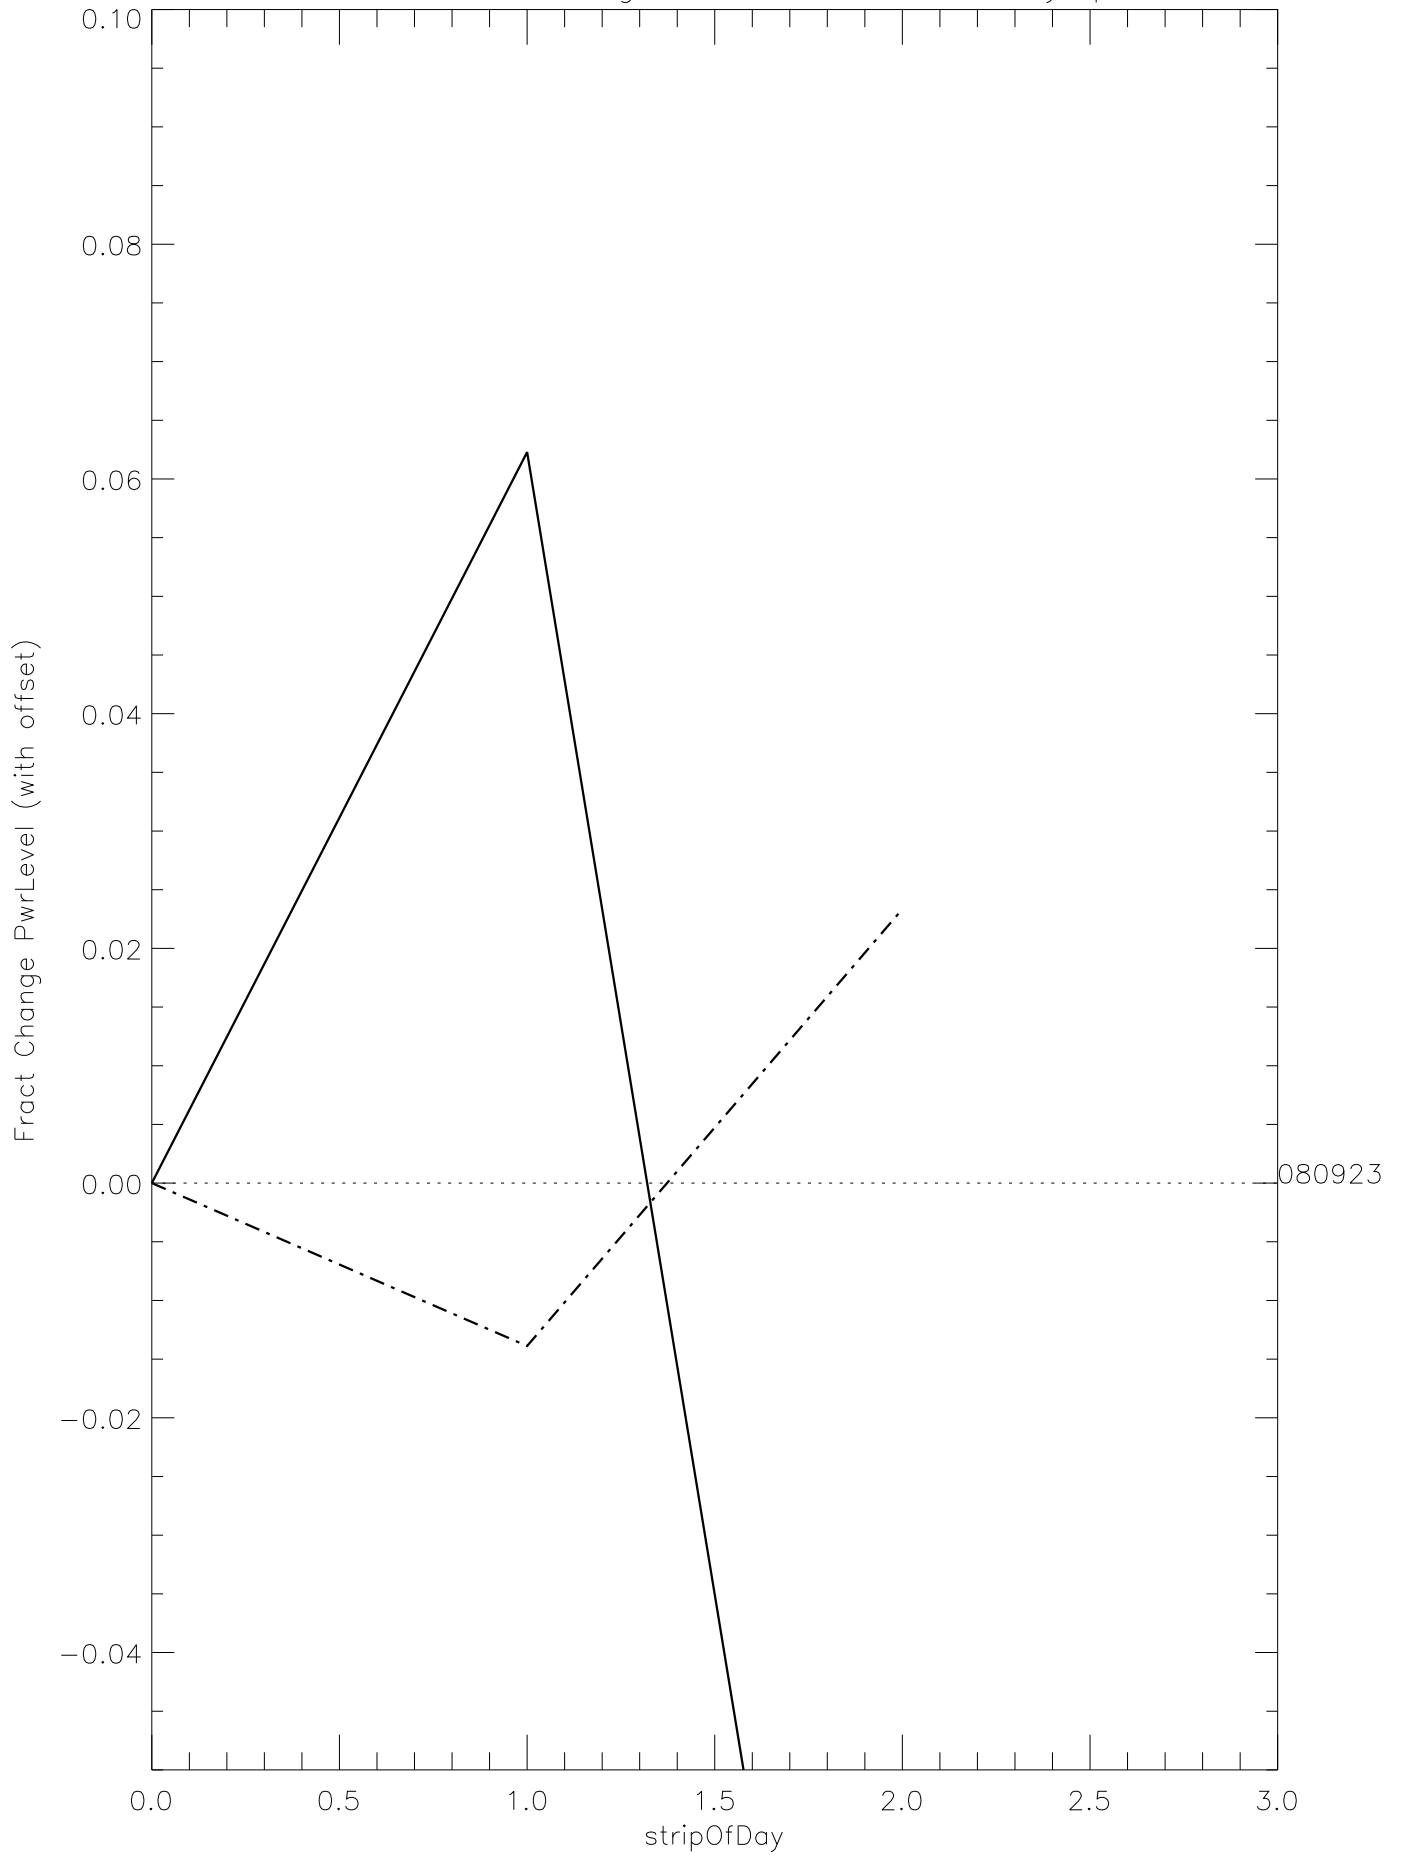

a2048 fractional change PwrLevel for each day. pixel:0

a2048 fractional change PwrLevel for each day. pixel:1

a2048 fractional change PwrLevel for each day. pixel:2

a2048 fractional change PwrLevel for each day. pixel:3

a2048 fractional change PwrLevel for each day. pixel:4

a2048 fractional change PwrLevel for each day. pixel:5

a2048 fractional change PwrLevel for each day. pixel:6