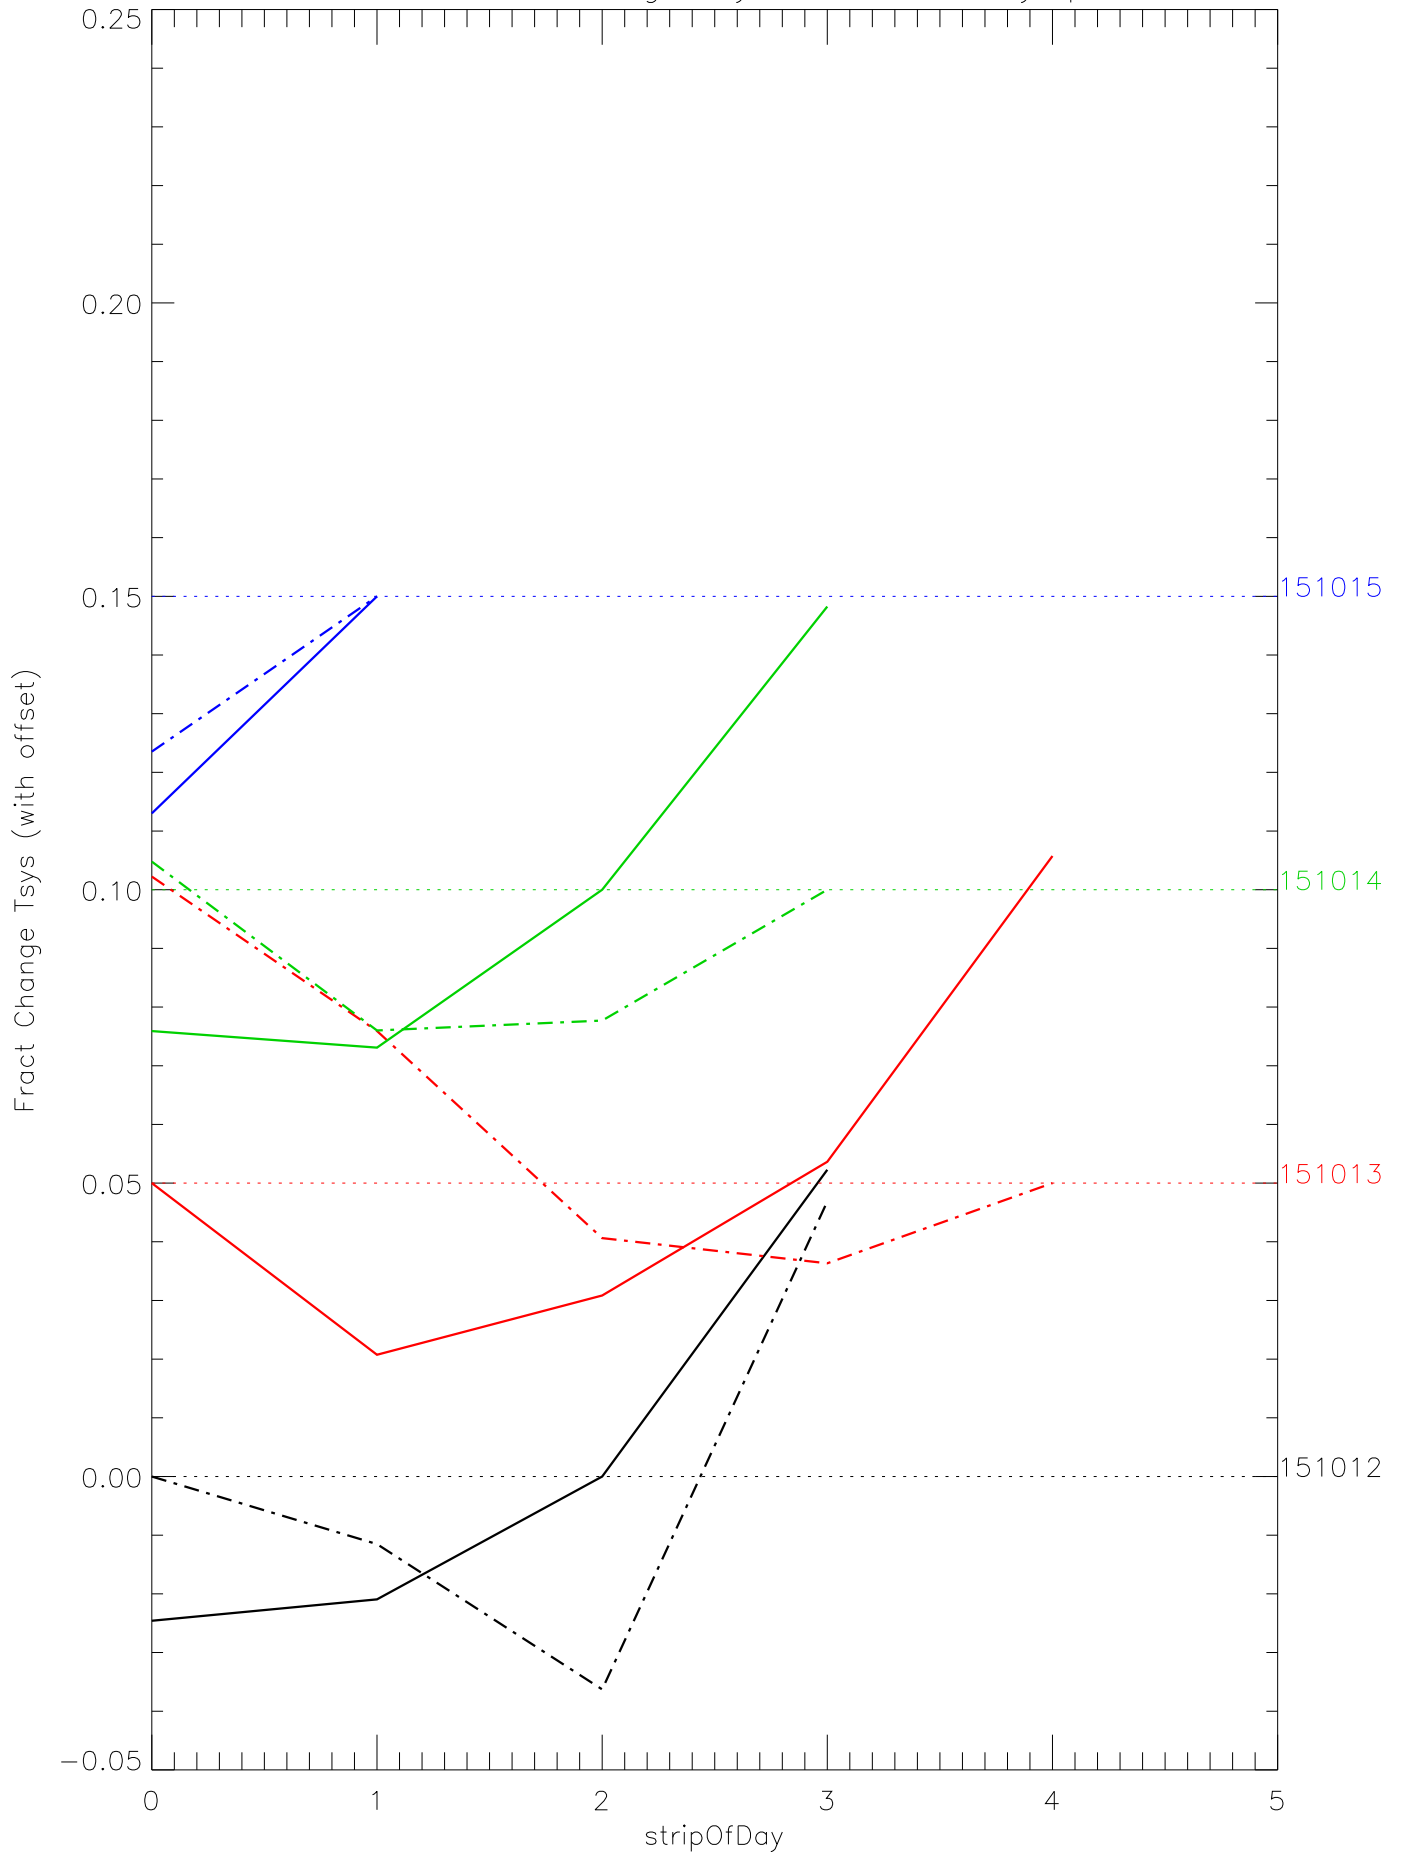

a2048 fractional change TsysK for each day. pixel:0

a2048 fractional change TsysK for each day. pixel:1

a2048 fractional change TsysK for each day. pixel:2

a2048 fractional change TsysK for each day. pixel:3

a2048 fractional change TsysK for each day. pixel:4

a2048 fractional change TsysK for each day. pixel:5

a2048 fractional change TsysK for each day. pixel:6