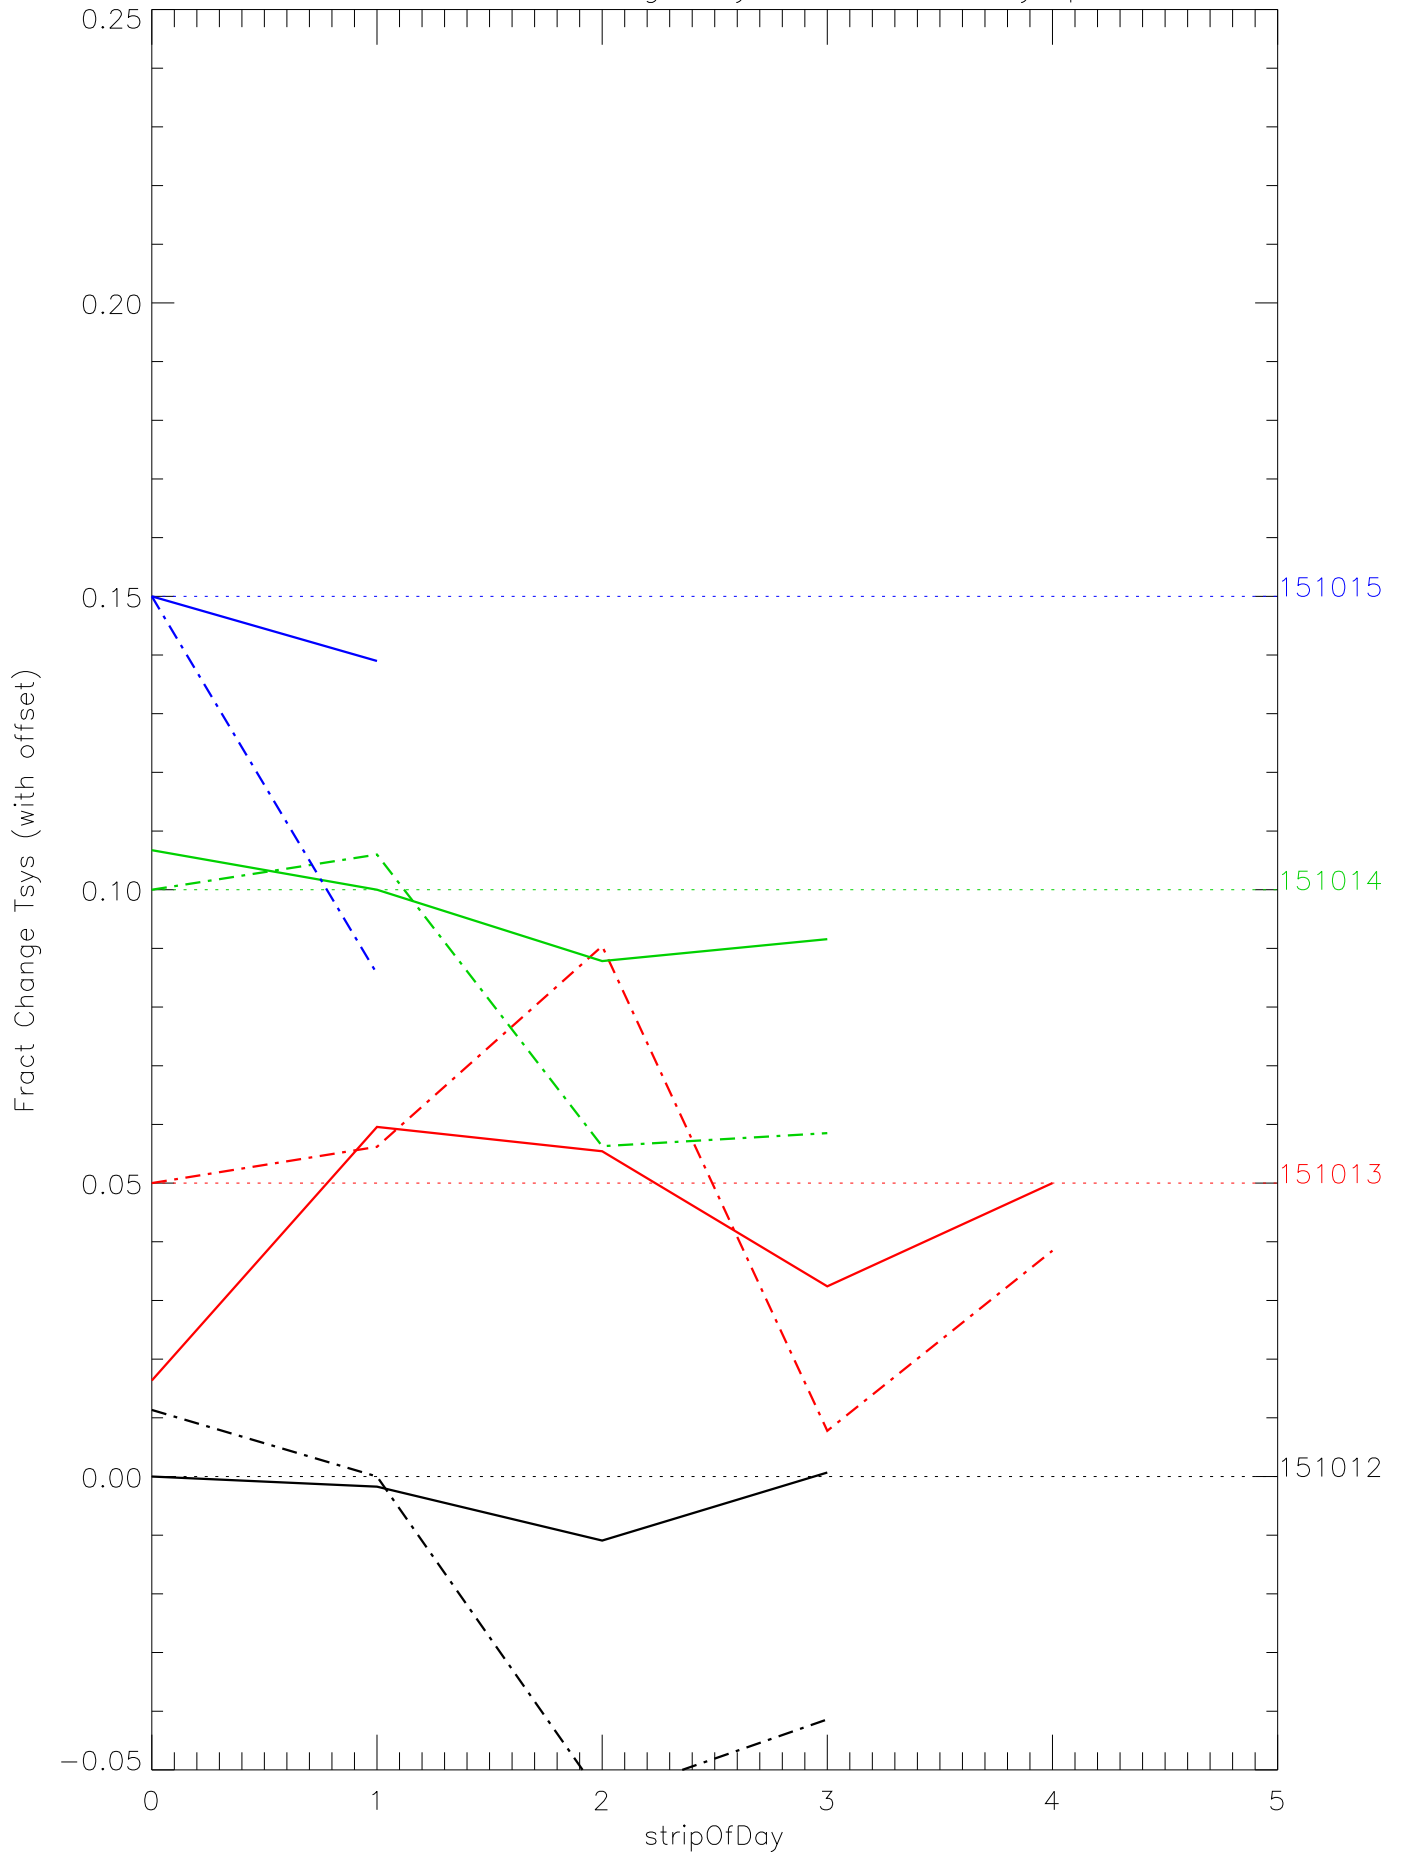

a2048 fractional change TsysK for each day. pixel:0

a2048 fractional change TsysK for each day. pixel:1

a2048 fractional change TsysK for each day. pixel:2

a2048 fractional change TsysK for each day. pixel:3

a2048 fractional change TsysK for each day. pixel:4

a2048 fractional change TsysK for each day. pixel:5

a2048 fractional change TsysK for each day. pixel:6