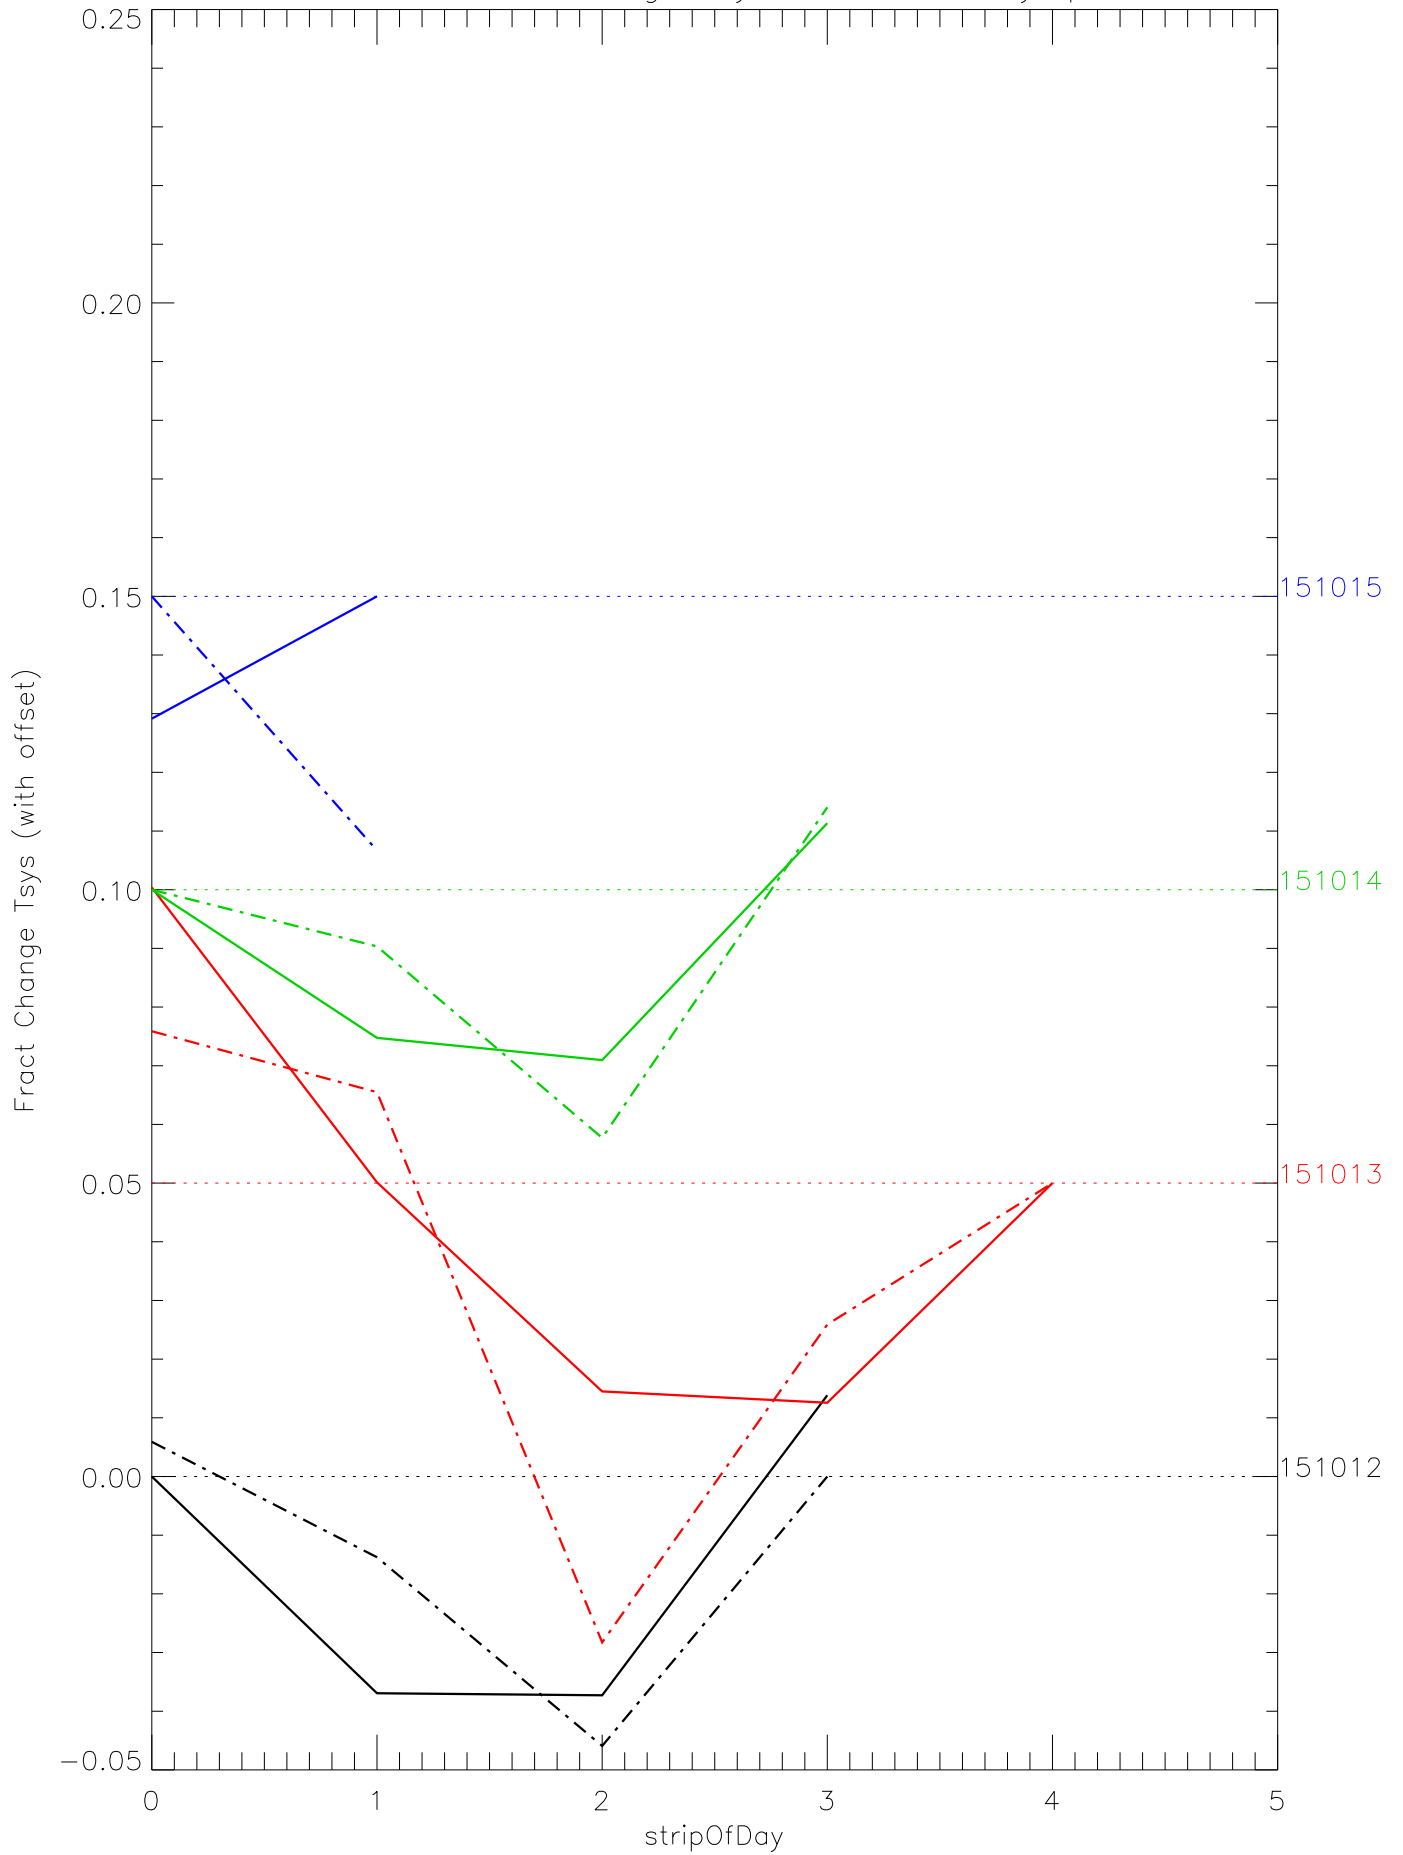

a2048 fractional change TsysK for each day. pixel:0

a2048 fractional change TsysK for each day. pixel:1

a2048 fractional change TsysK for each day. pixel:2

a2048 fractional change TsysK for each day. pixel:3

a2048 fractional change TsysK for each day. pixel:4

a2048 fractional change TsysK for each day. pixel:5

a2048 fractional change TsysK for each day. pixel:6