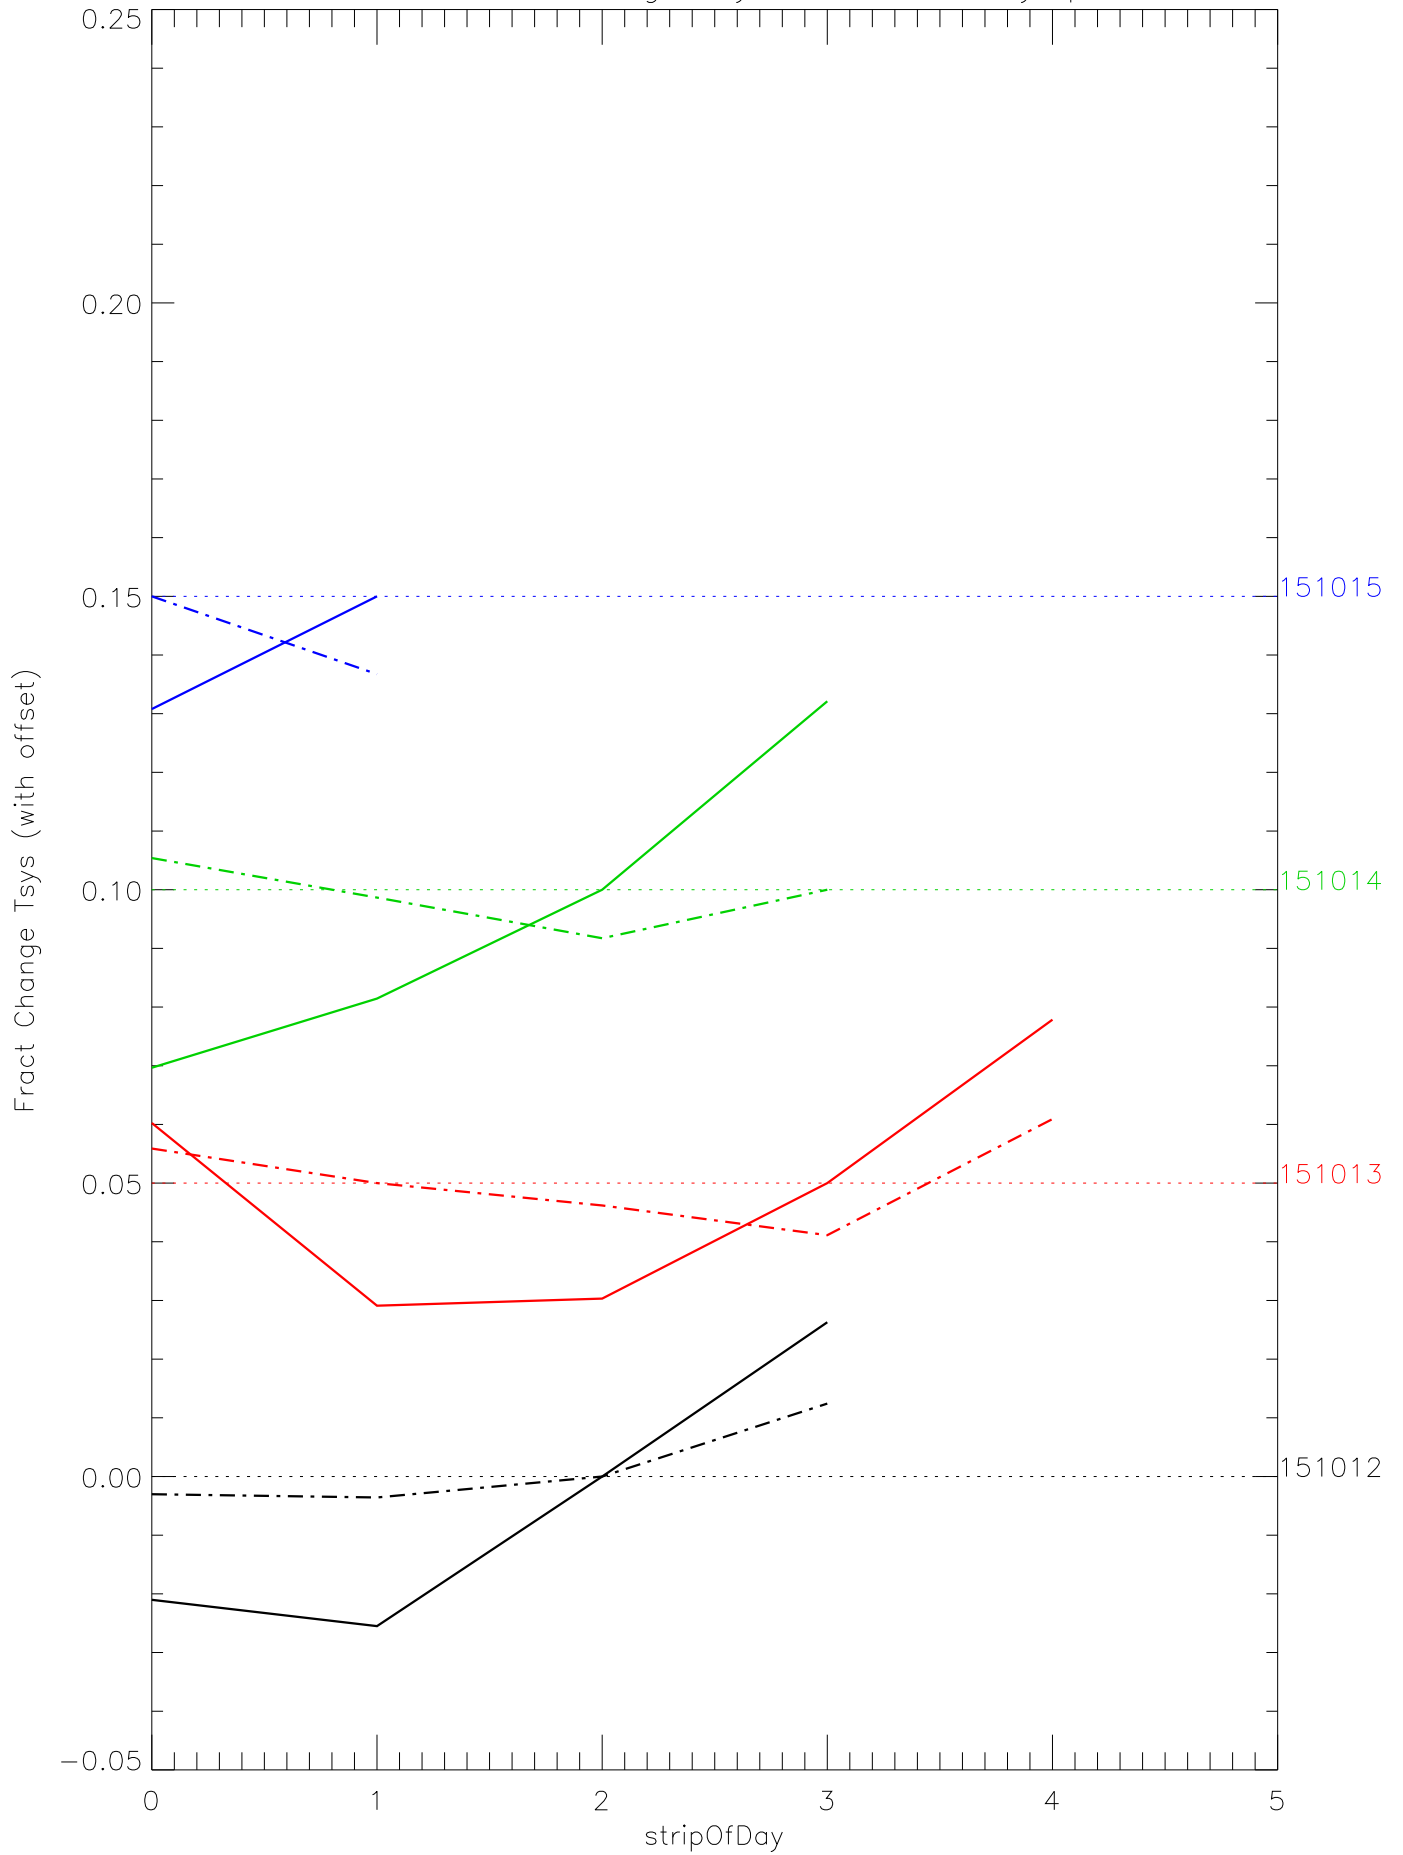

a2048 fractional change TsysK for each day. pixel:0

a2048 fractional change TsysK for each day. pixel:1

a2048 fractional change TsysK for each day. pixel:2

a2048 fractional change TsysK for each day. pixel:3

a2048 fractional change TsysK for each day. pixel:4

a2048 fractional change TsysK for each day. pixel:5

a2048 fractional change TsysK for each day. pixel:6