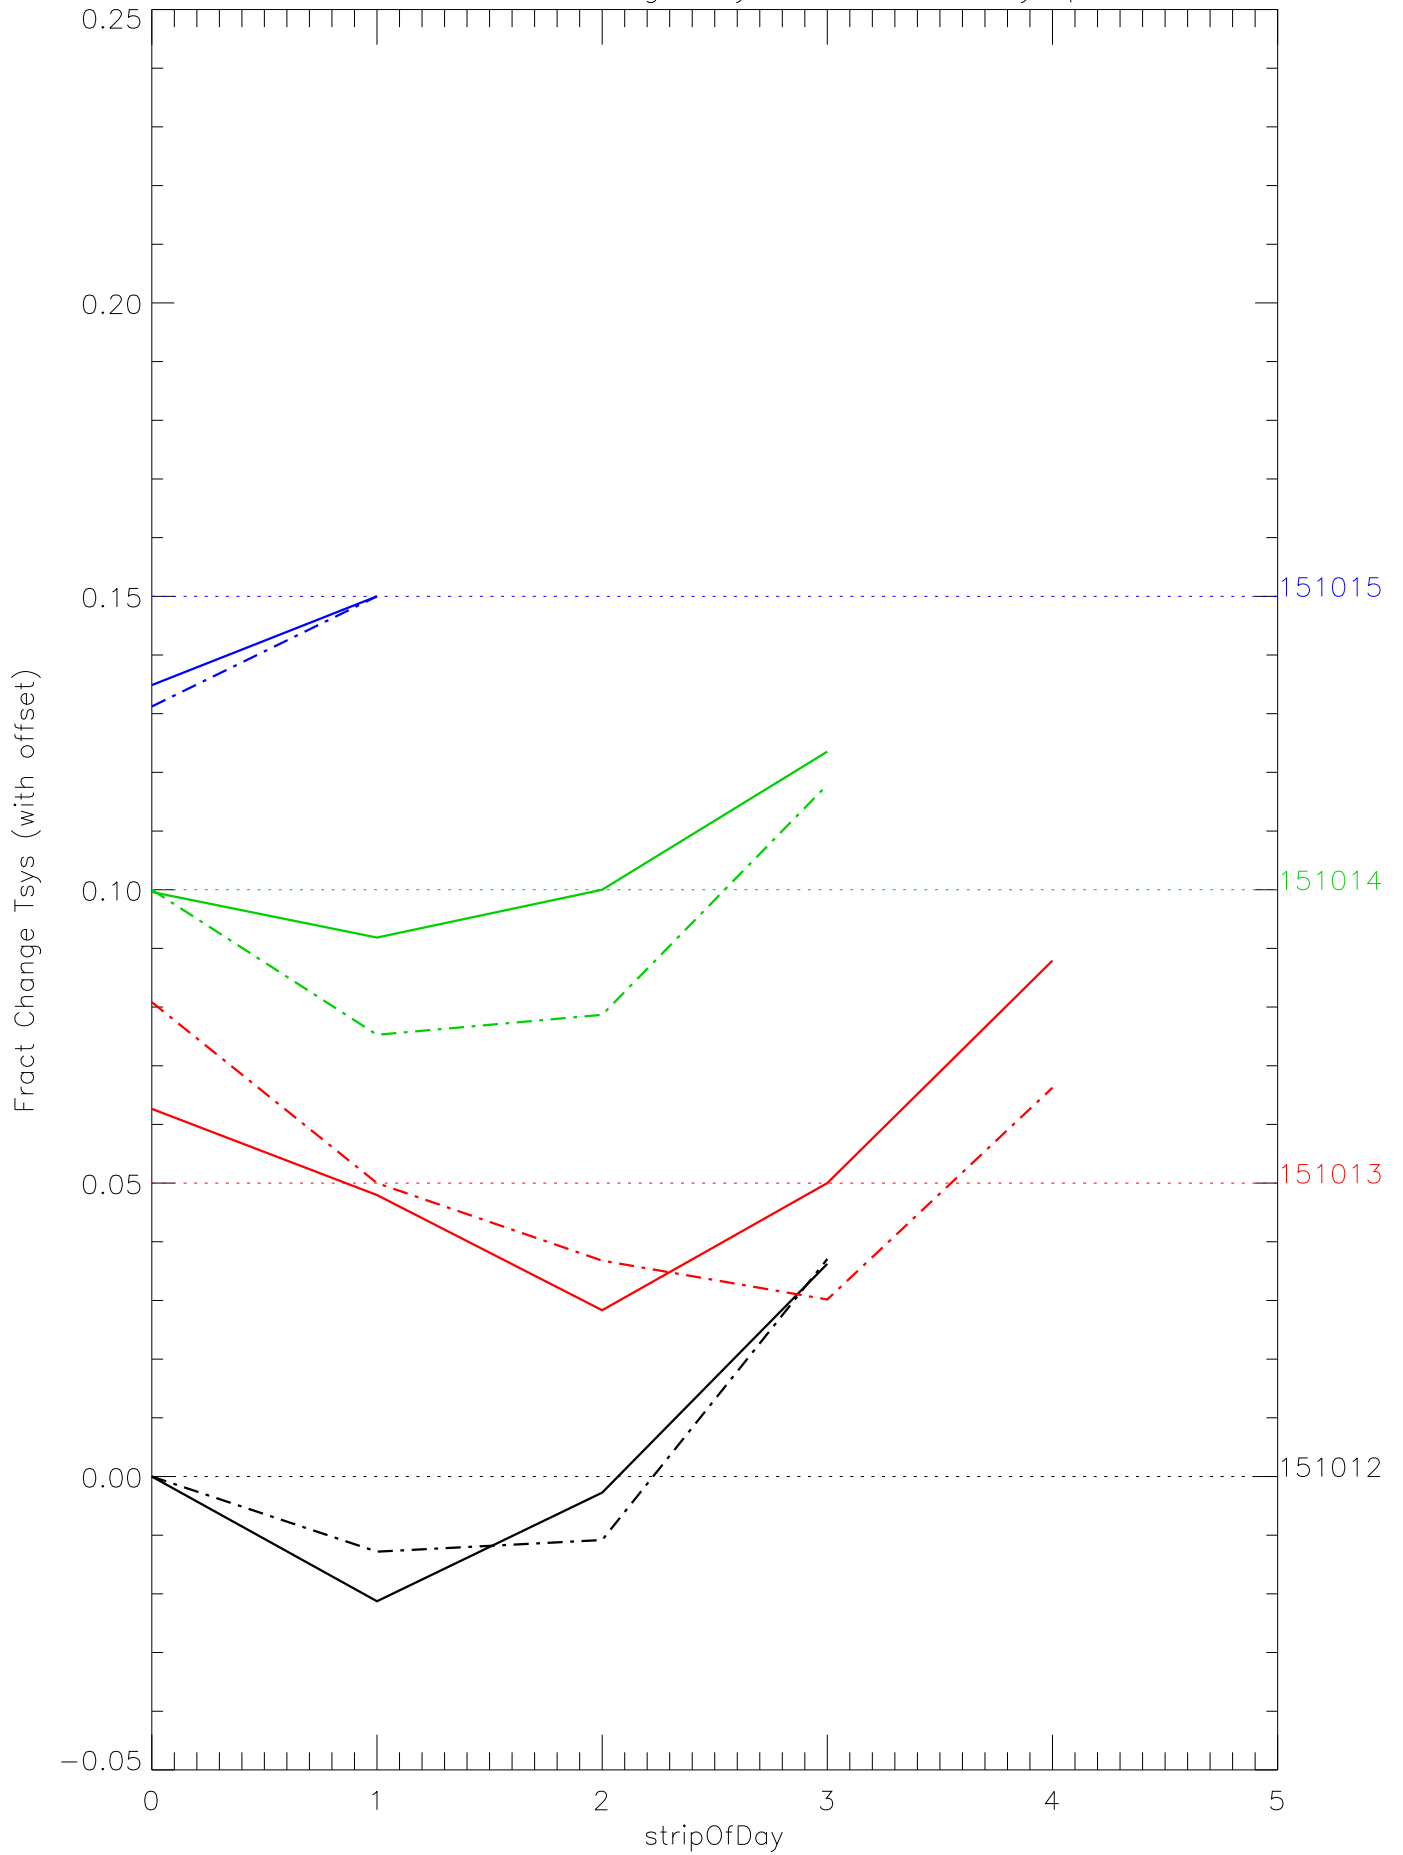

a2048 fractional change TsysK for each day. pixel:0

a2048 fractional change TsysK for each day. pixel:1

a2048 fractional change TsysK for each day. pixel:2

a2048 fractional change TsysK for each day. pixel:3

a2048 fractional change TsysK for each day. pixel:4

a2048 fractional change TsysK for each day. pixel:5

a2048 fractional change TsysK for each day. pixel:6