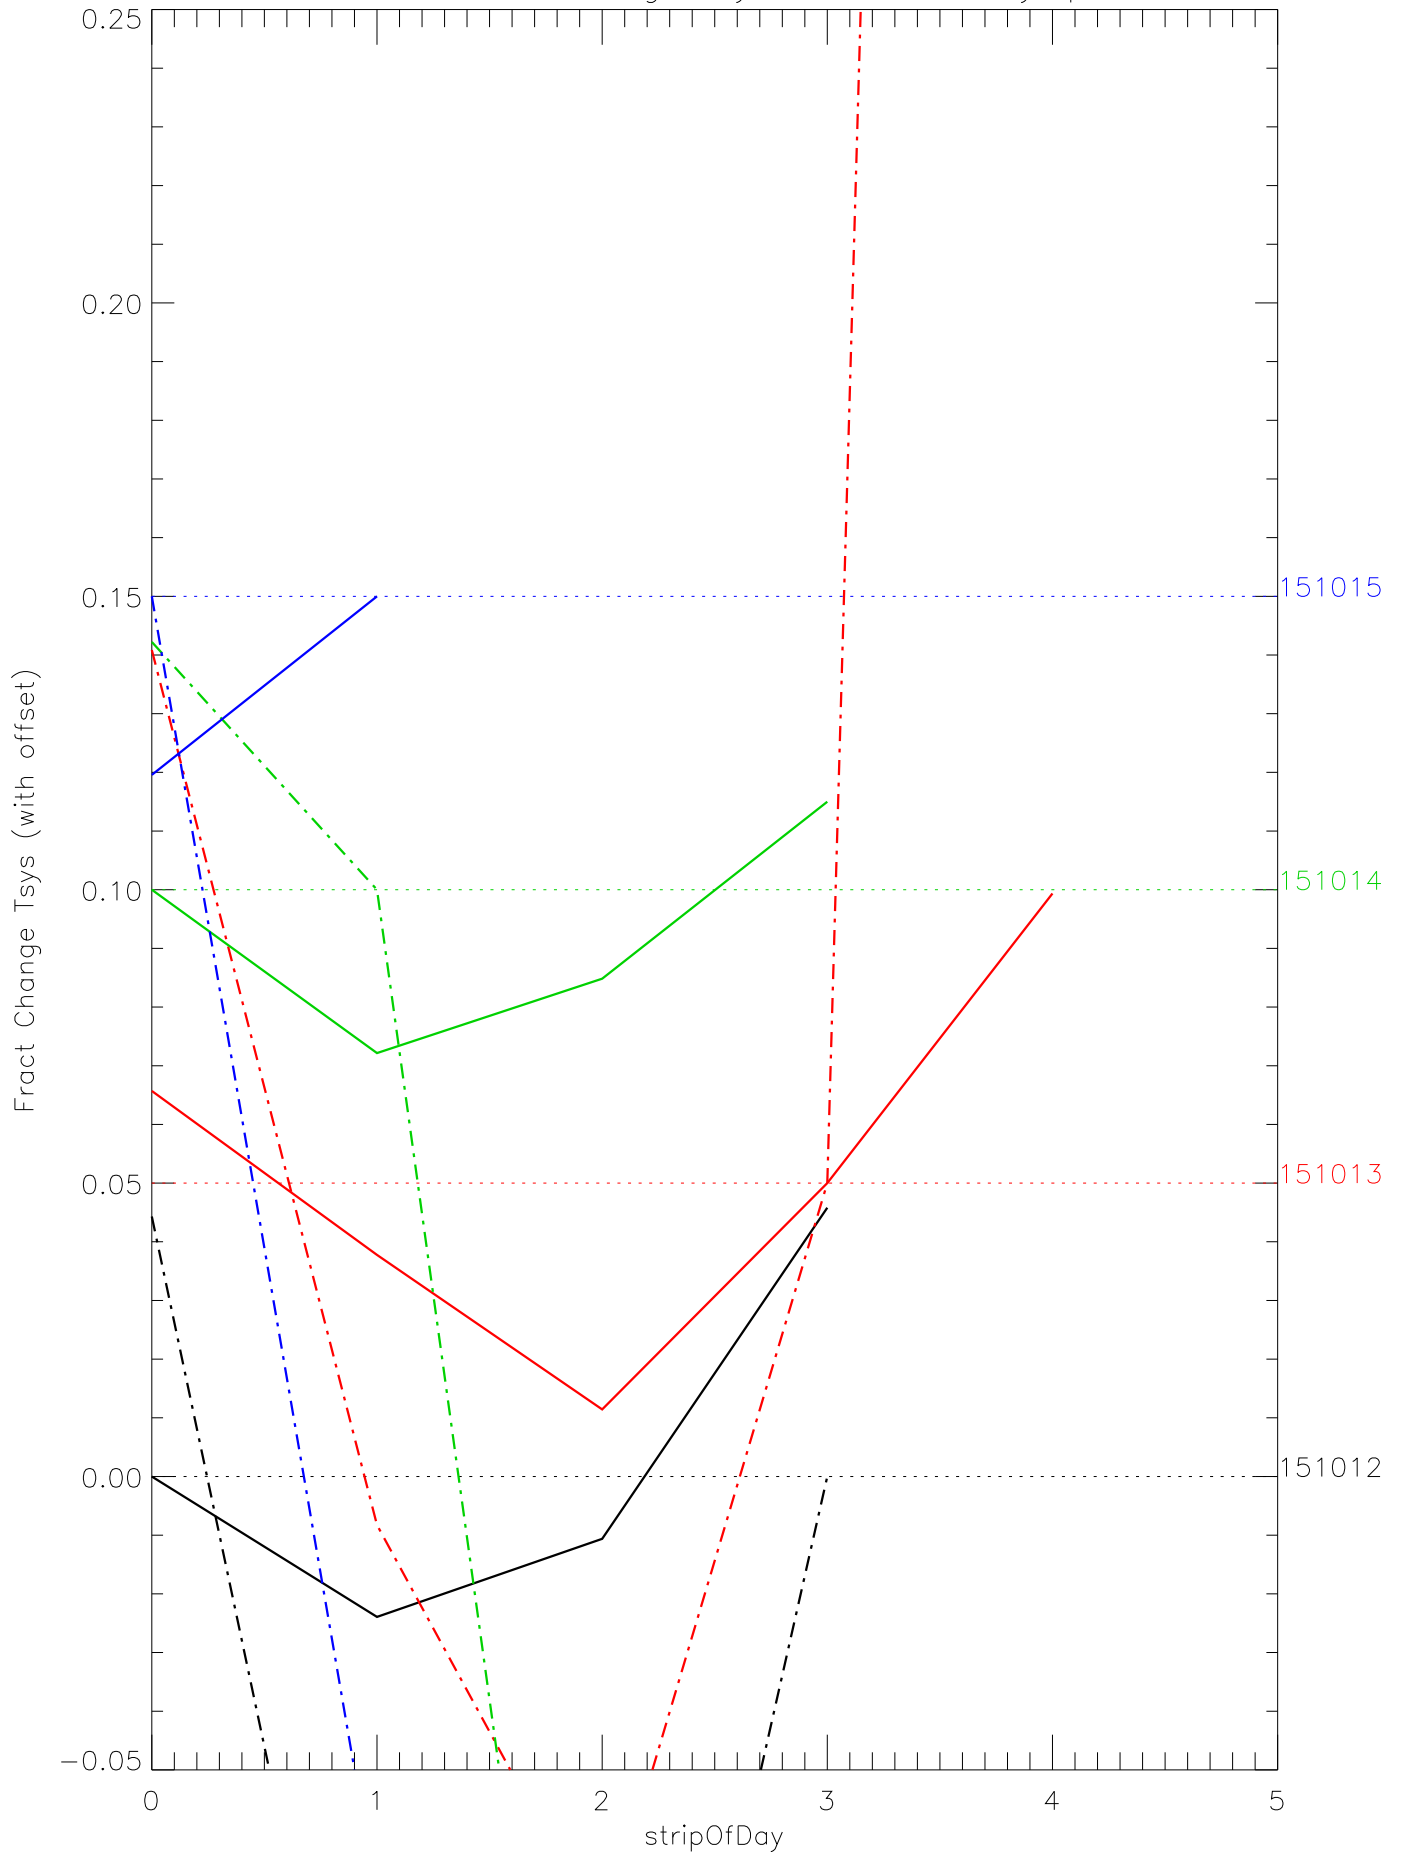

a2048 fractional change TsysK for each day. pixel:0

a2048 fractional change TsysK for each day. pixel:1

a2048 fractional change TsysK for each day. pixel:2

a2048 fractional change TsysK for each day. pixel:3

a2048 fractional change TsysK for each day. pixel:4

a2048 fractional change TsysK for each day. pixel:5

a2048 fractional change TsysK for each day. pixel:6