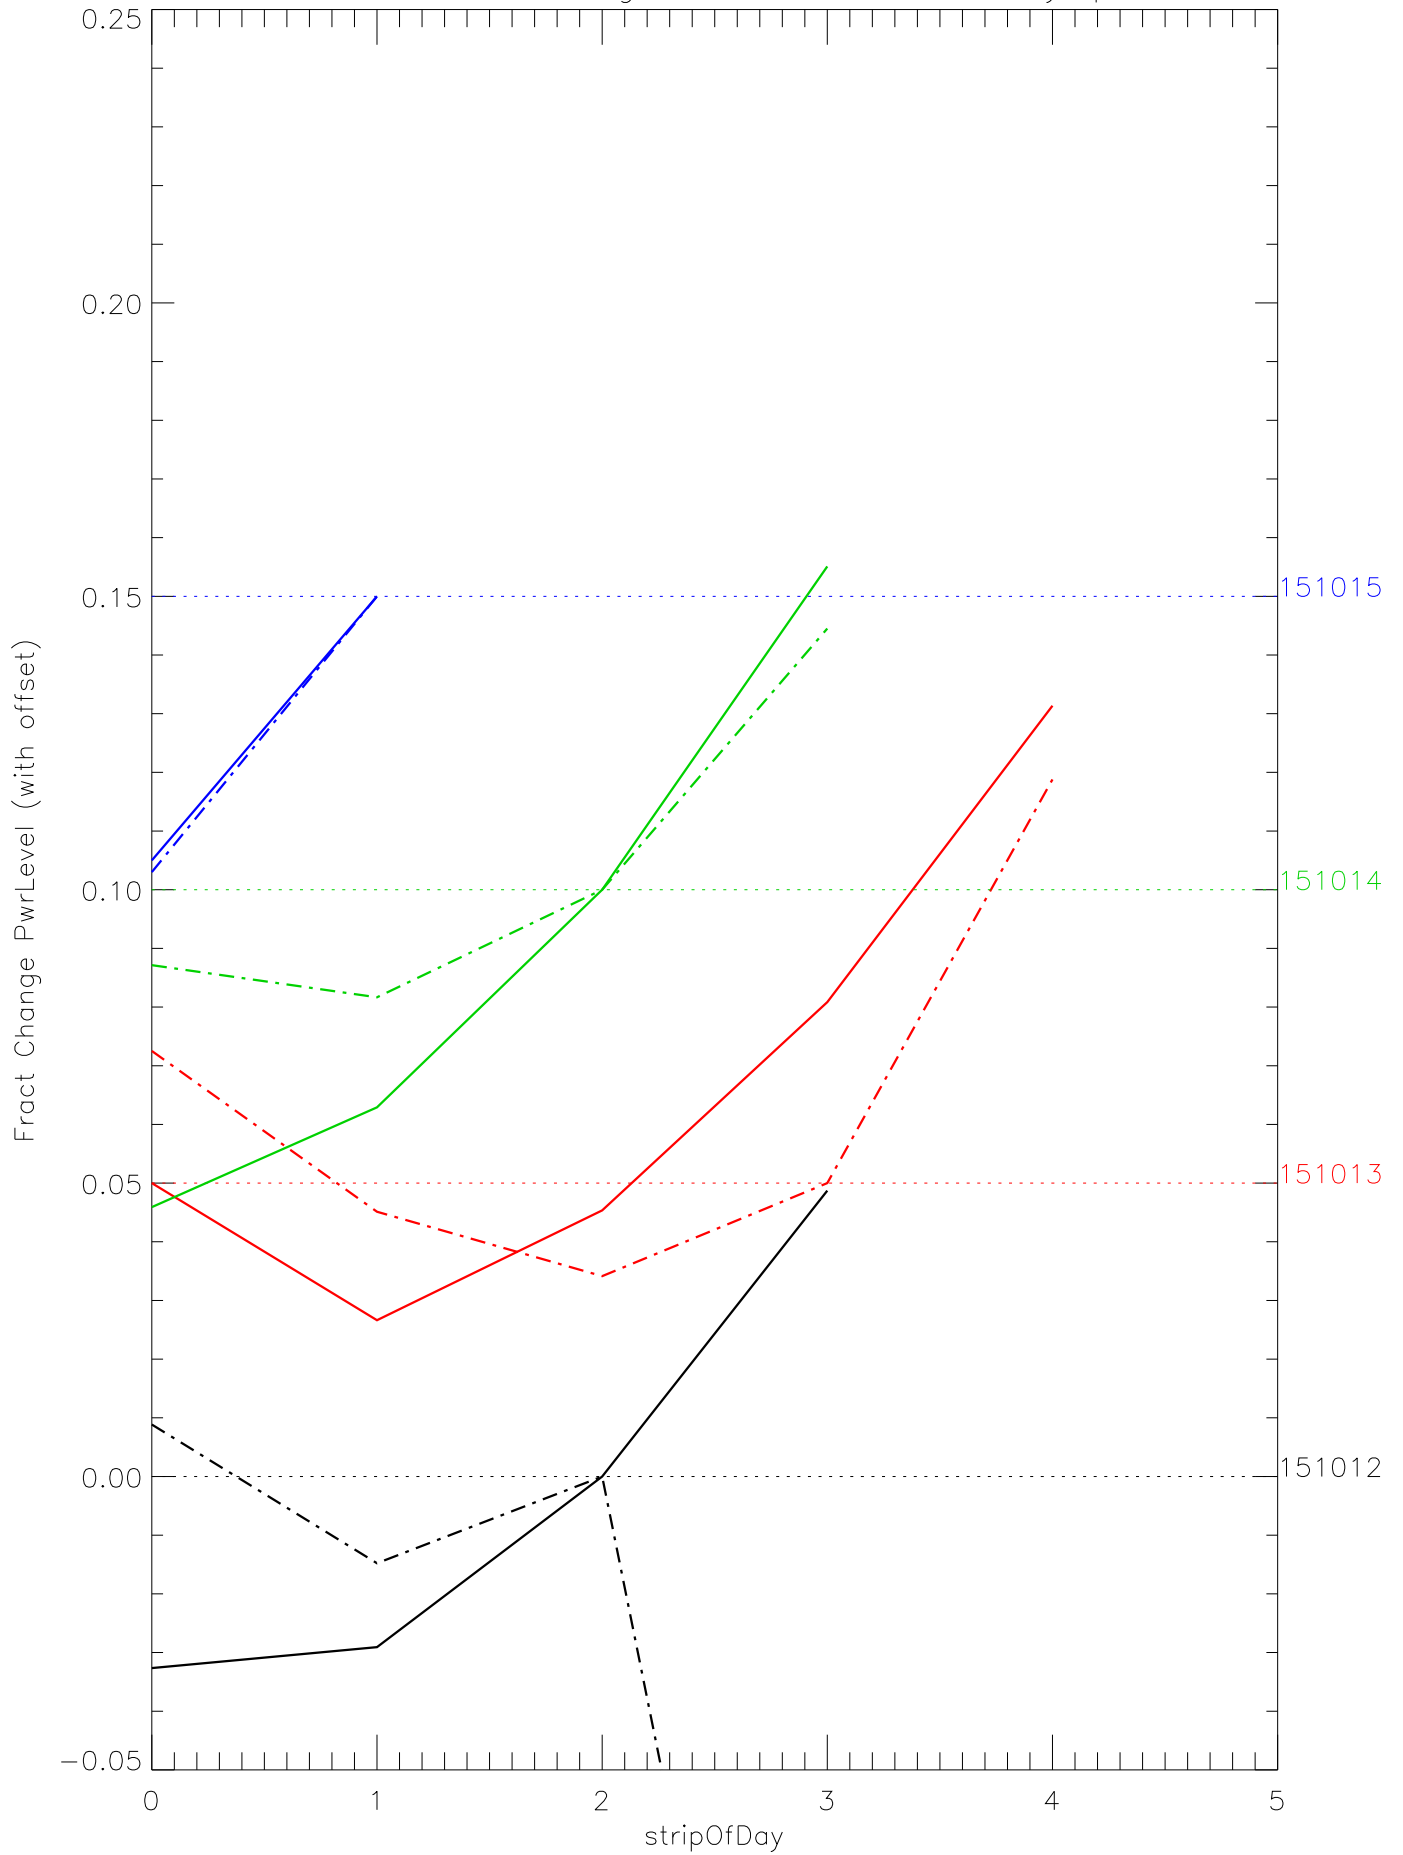

a2048 fractional change PwrLevel for each day. pixel:0

a2048 fractional change PwrLevel for each day. pixel:1

a2048 fractional change PwrLevel for each day. pixel:2

a2048 fractional change PwrLevel for each day. pixel:3

a2048 fractional change PwrLevel for each day. pixel:4

a2048 fractional change PwrLevel for each day. pixel:5

a2048 fractional change PwrLevel for each day. pixel:6