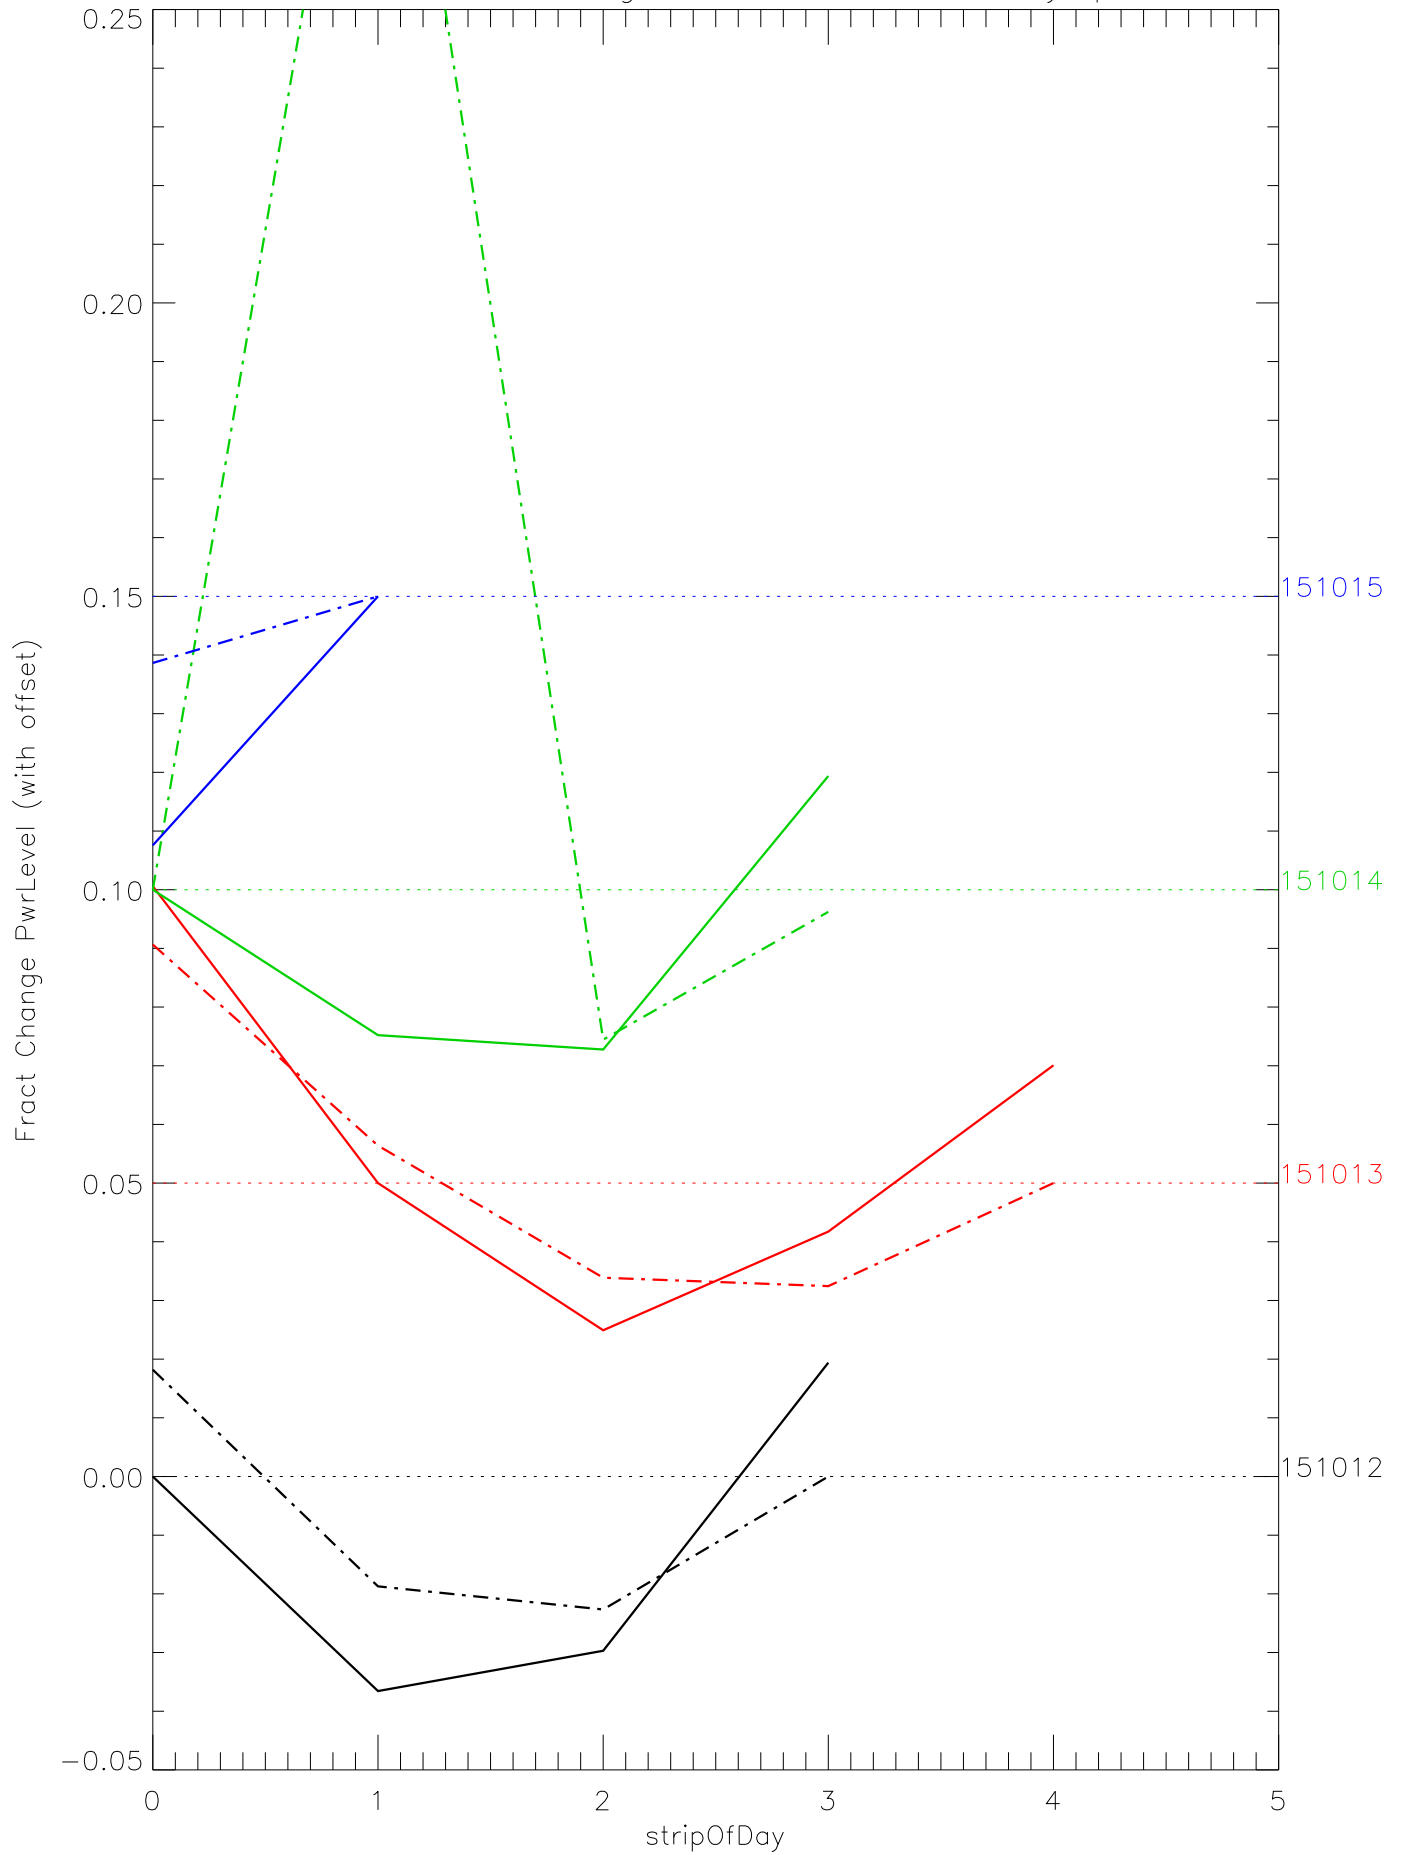

a2048 fractional change PwrLevel for each day. pixel:0

a2048 fractional change PwrLevel for each day. pixel:1

a2048 fractional change PwrLevel for each day. pixel:2

a2048 fractional change PwrLevel for each day. pixel:3

a2048 fractional change PwrLevel for each day. pixel:4

a2048 fractional change PwrLevel for each day. pixel:5

a2048 fractional change PwrLevel for each day. pixel:6