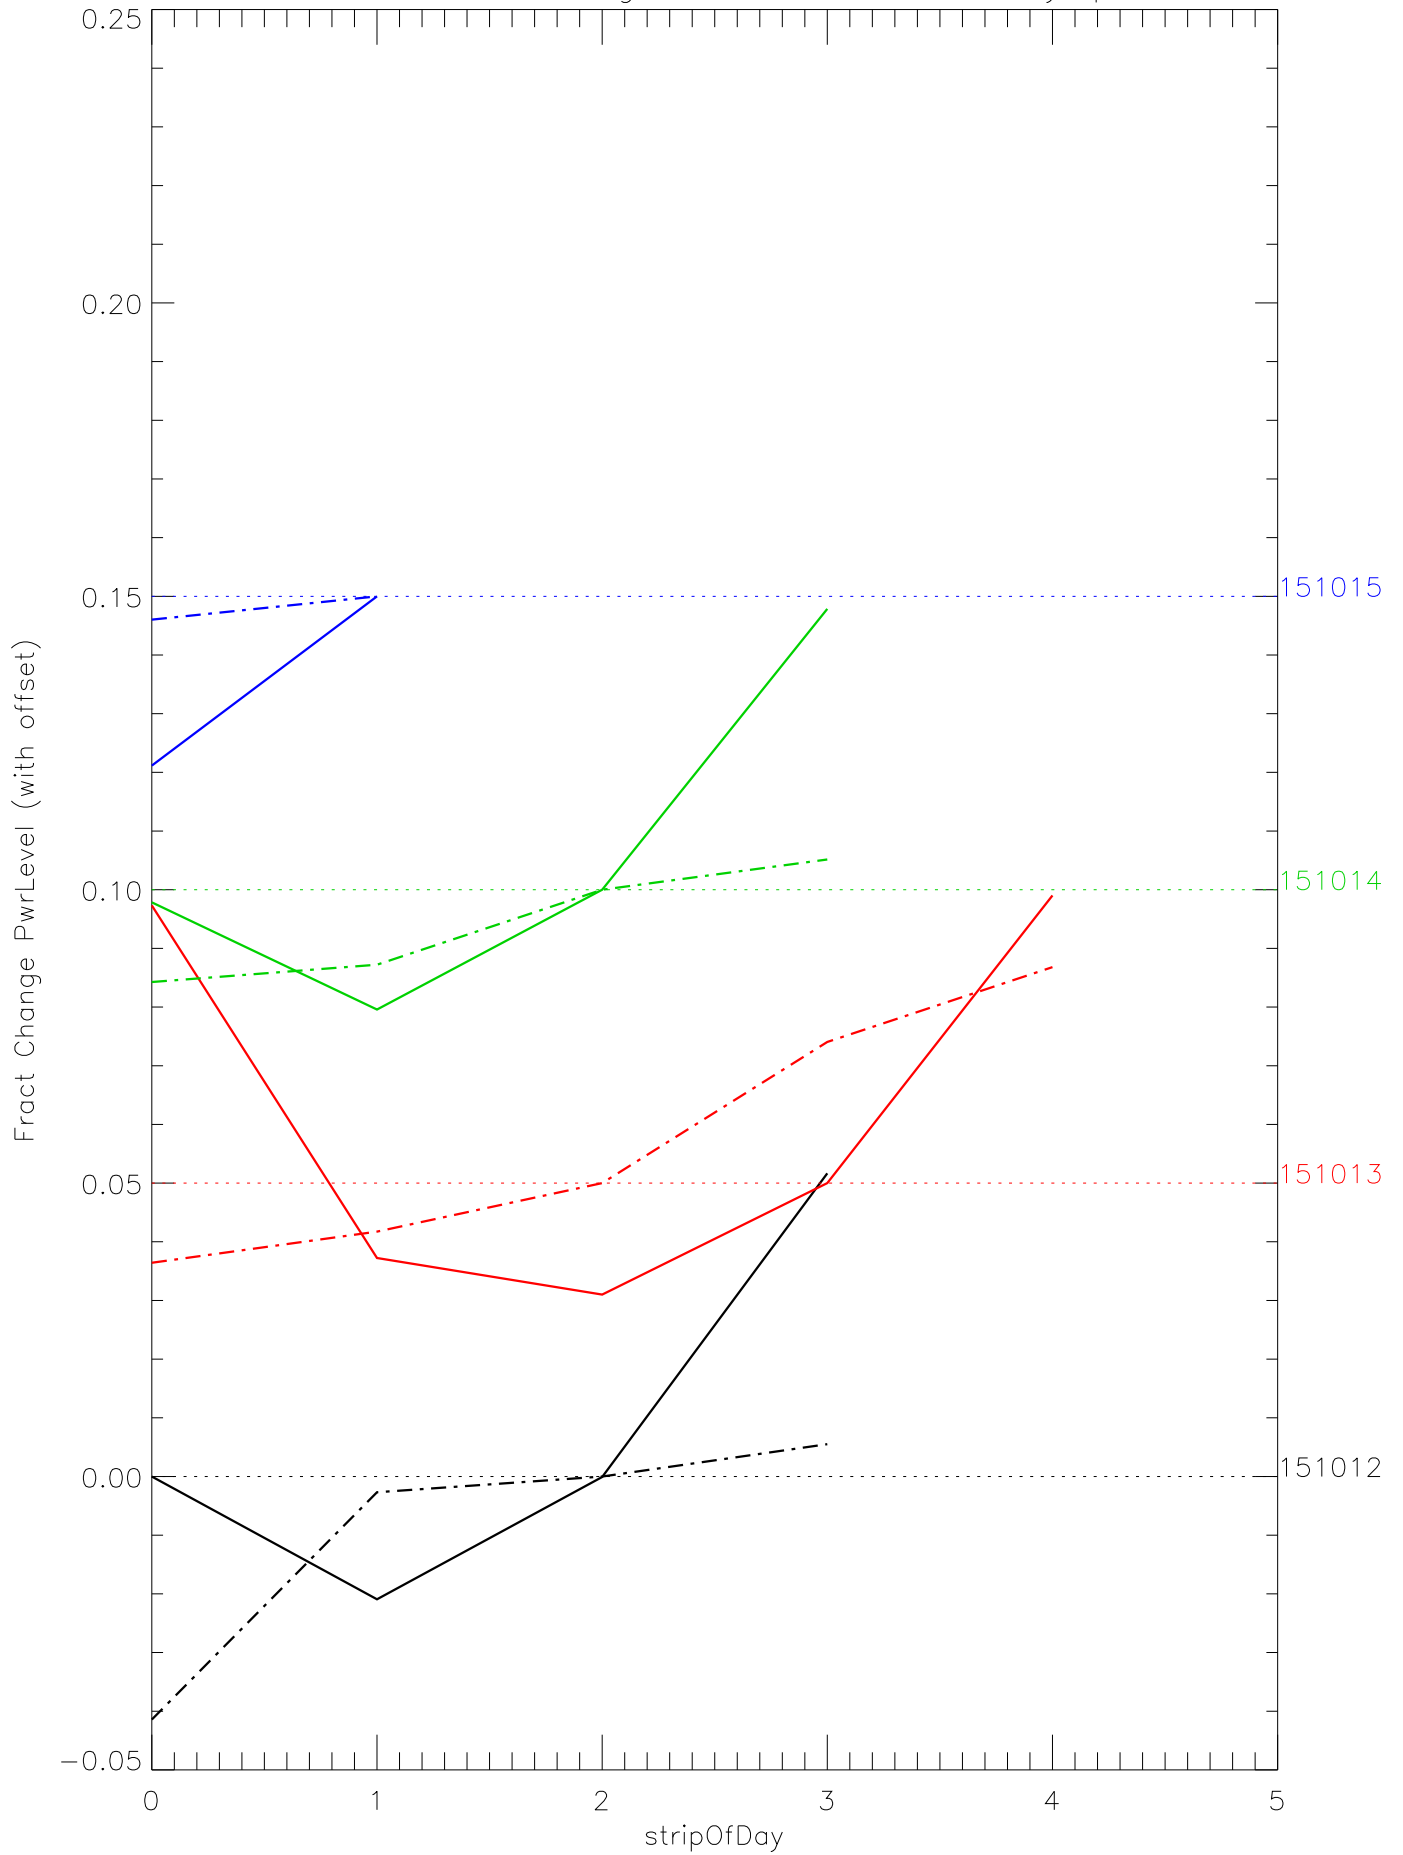

a2048 fractional change PwrLevel for each day. pixel:0

a2048 fractional change PwrLevel for each day. pixel:1

a2048 fractional change PwrLevel for each day. pixel:2

a2048 fractional change PwrLevel for each day. pixel:3

a2048 fractional change PwrLevel for each day. pixel:4

a2048 fractional change PwrLevel for each day. pixel:5

a2048 fractional change PwrLevel for each day. pixel:6