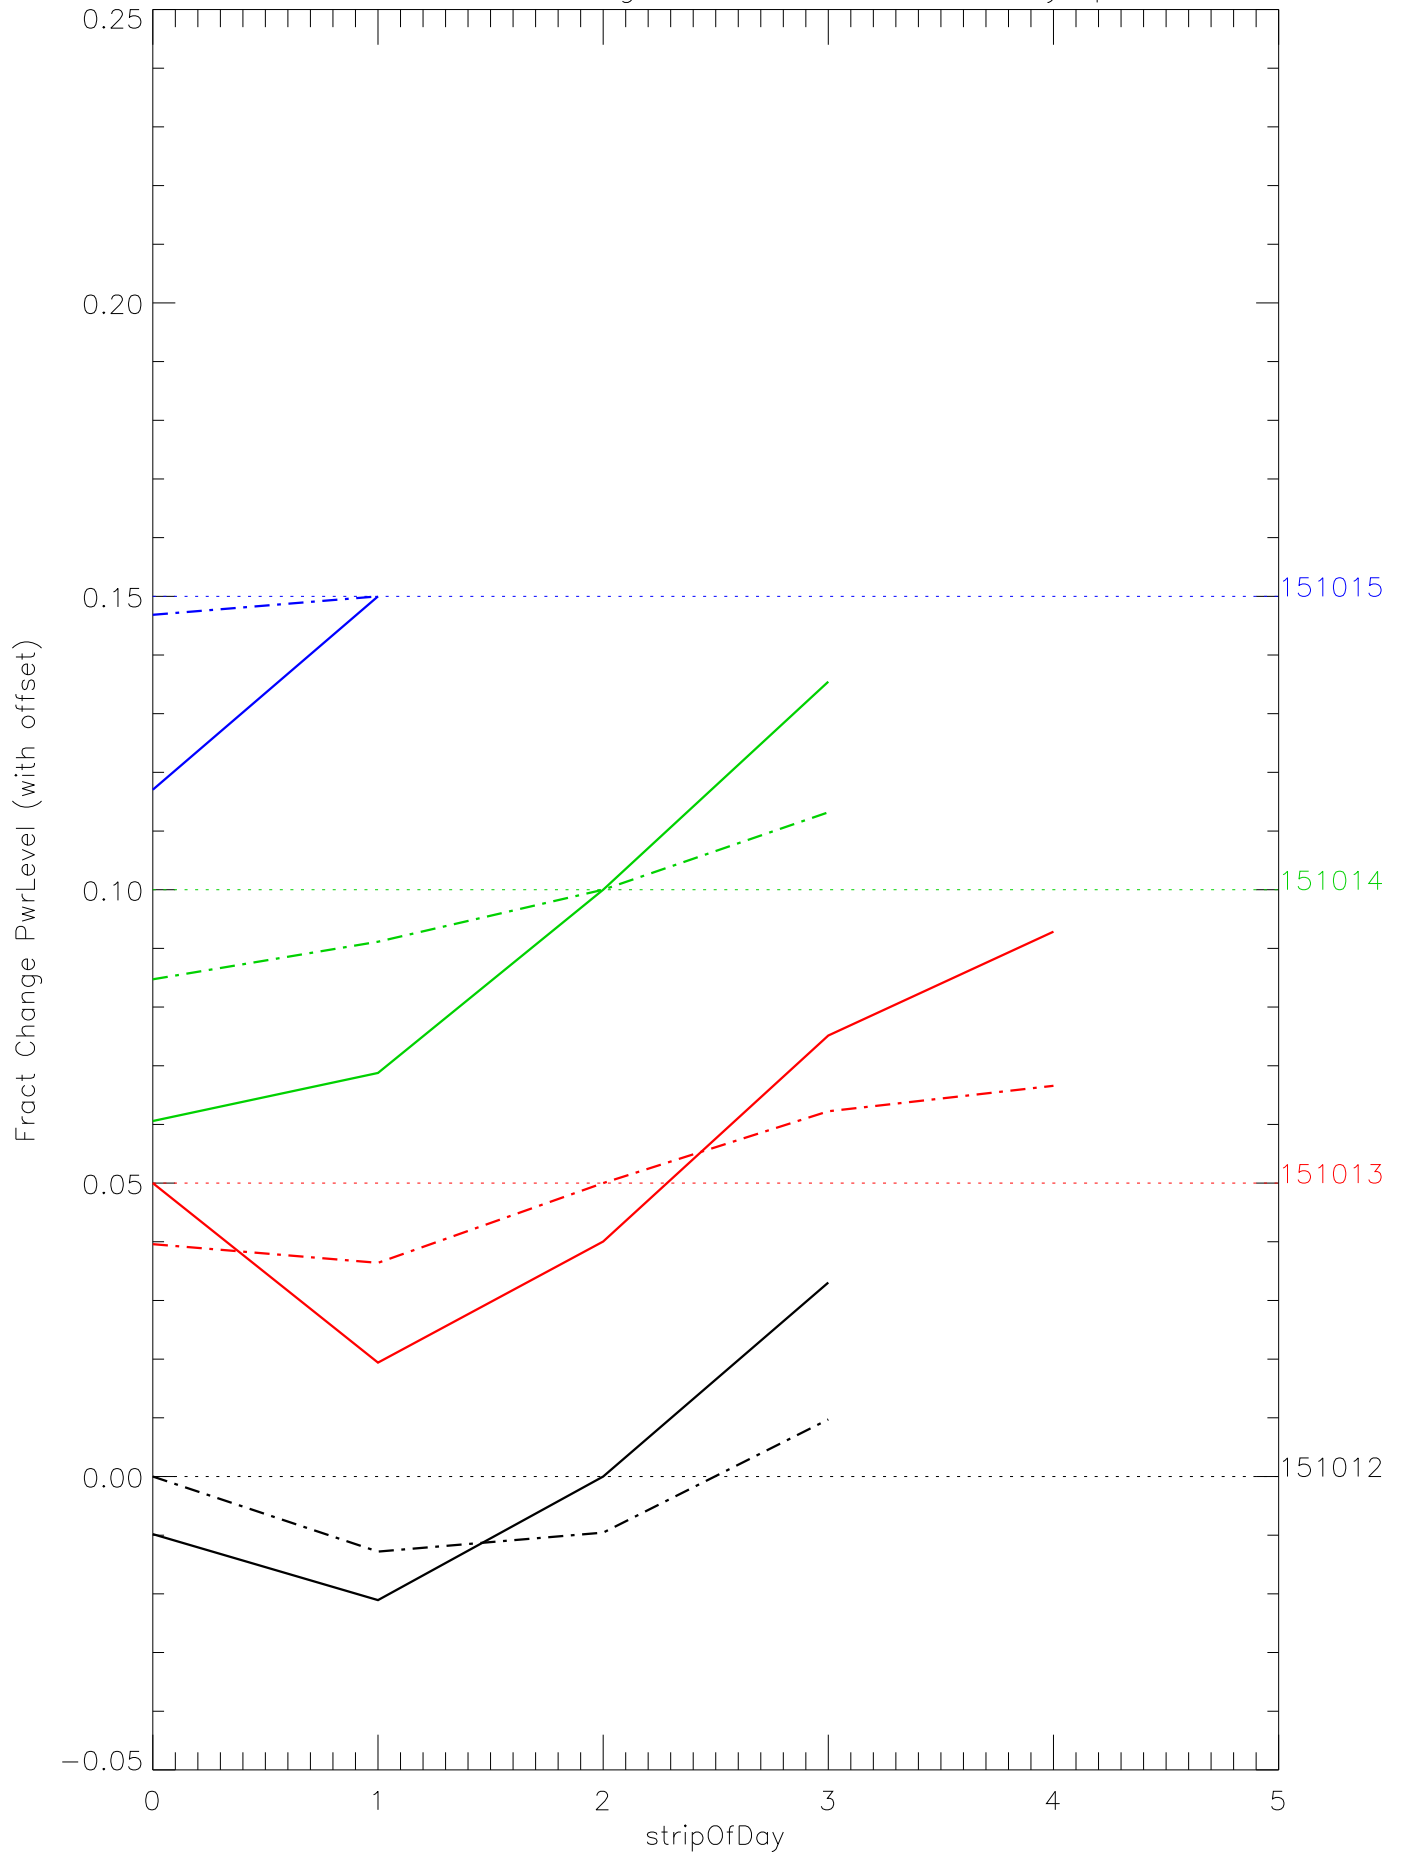

a2048 fractional change PwrLevel for each day. pixel:0

a2048 fractional change PwrLevel for each day. pixel:1

a2048 fractional change PwrLevel for each day. pixel:2

a2048 fractional change PwrLevel for each day. pixel:3

a2048 fractional change PwrLevel for each day. pixel:4

a2048 fractional change PwrLevel for each day. pixel:5

a2048 fractional change PwrLevel for each day. pixel:6