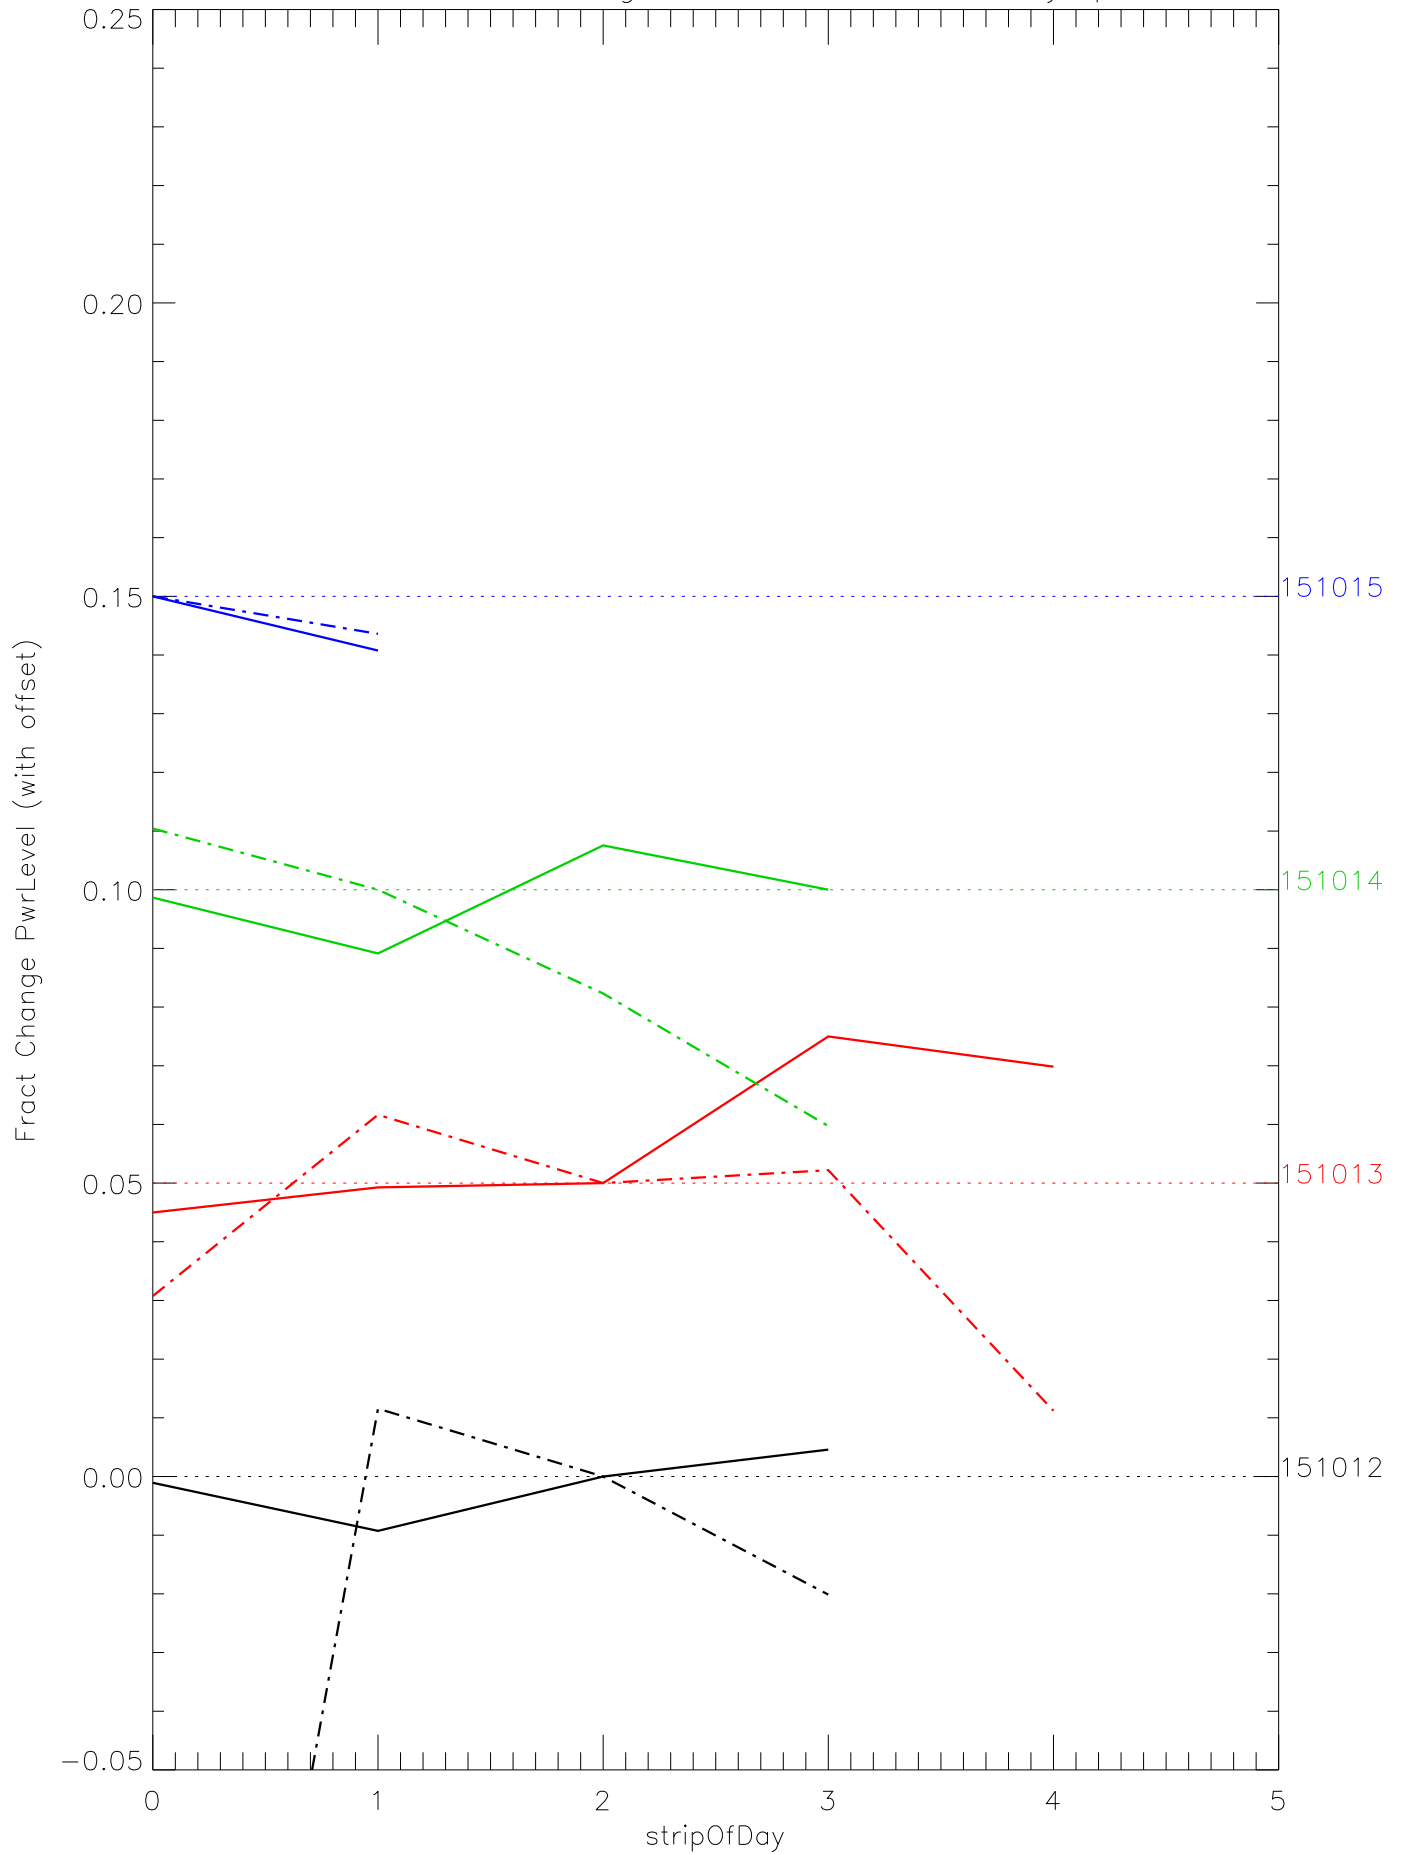

a2048 fractional change PwrLevel for each day. pixel:0

a2048 fractional change PwrLevel for each day. pixel:1

a2048 fractional change PwrLevel for each day. pixel:2

a2048 fractional change PwrLevel for each day. pixel:3

a2048 fractional change PwrLevel for each day. pixel:4

a2048 fractional change PwrLevel for each day. pixel:5

a2048 fractional change PwrLevel for each day. pixel:6