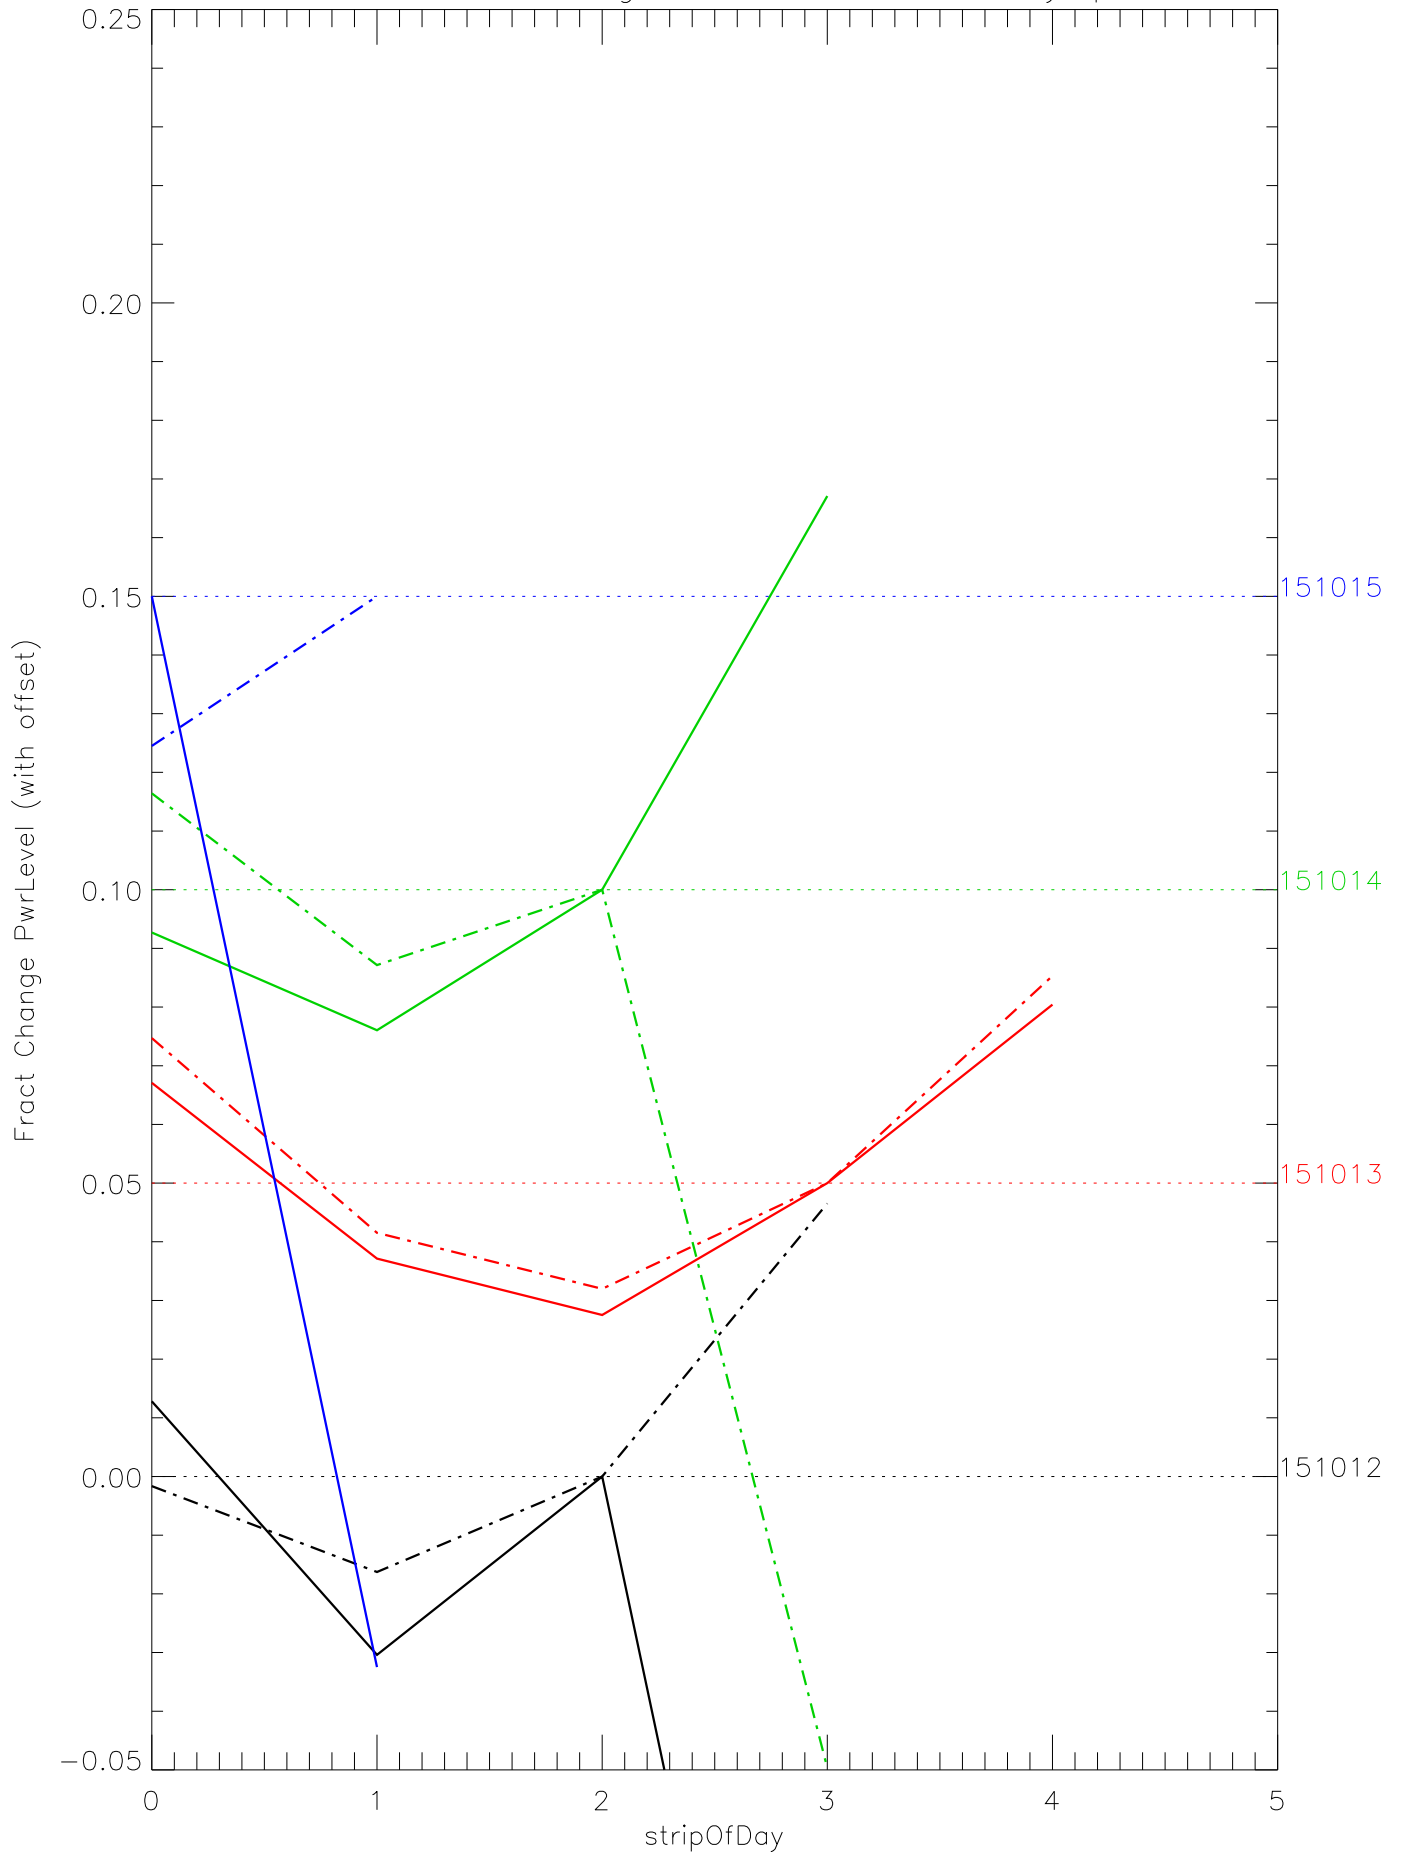

a2048 fractional change PwrLevel for each day. pixel:0

a2048 fractional change PwrLevel for each day. pixel:1

a2048 fractional change PwrLevel for each day. pixel:2

a2048 fractional change PwrLevel for each day. pixel:3

a2048 fractional change PwrLevel for each day. pixel:4

a2048 fractional change PwrLevel for each day. pixel:5

a2048 fractional change PwrLevel for each day. pixel:6