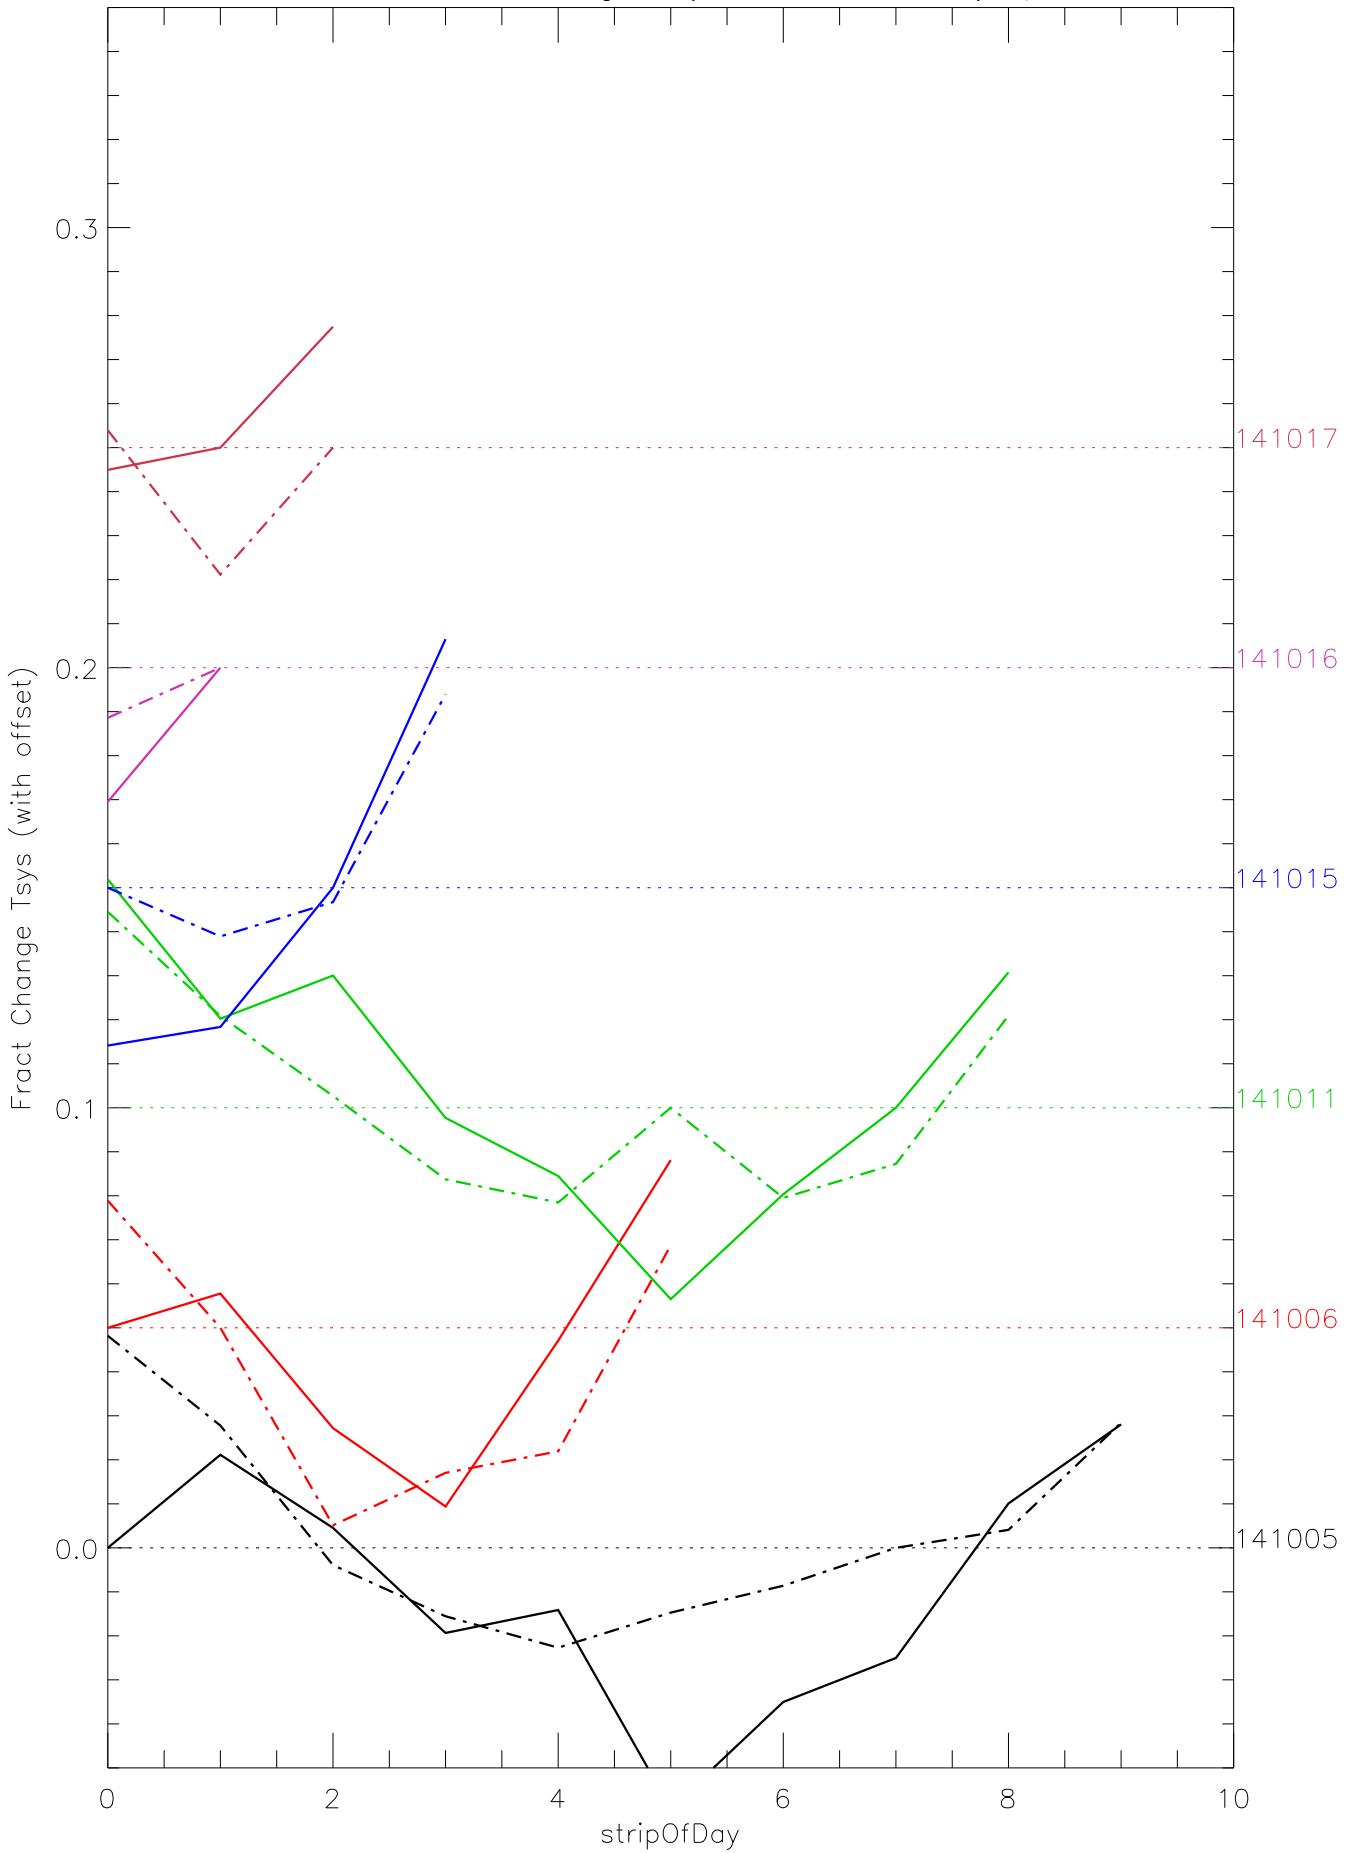

a2048 fractional change TsysK for each day. pixel:0

a2048 fractional change TsysK for each day. pixel:2

a2048 fractional change TsysK for each day. pixel:3

a2048 fractional change TsysK for each day. pixel:4

a2048 fractional change TsysK for each day. pixel:5

a2048 fractional change TsysK for each day. pixel:6