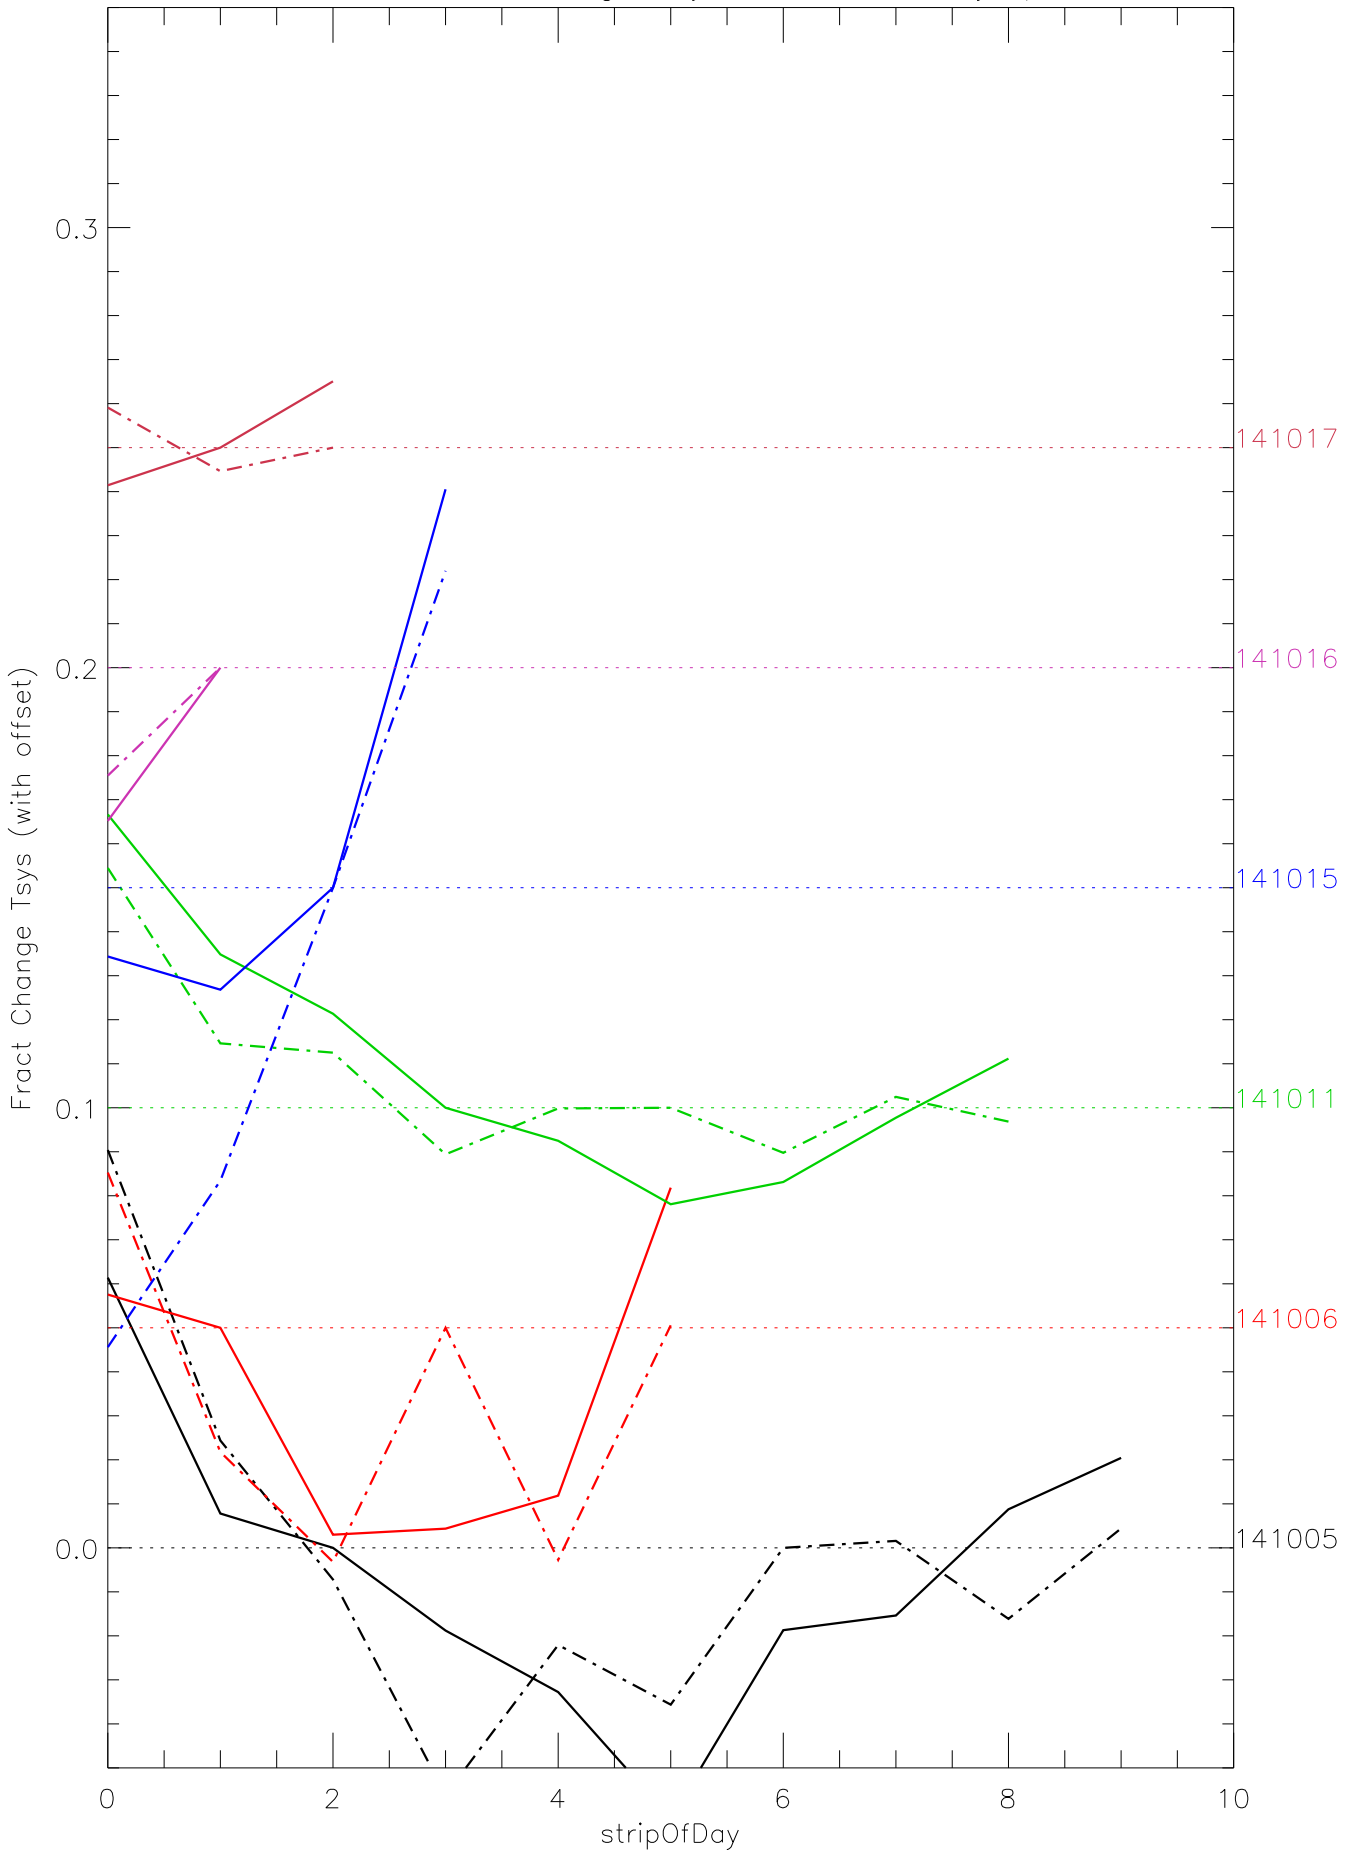

a2048 fractional change TsysK for each day. pixel:0

a2048 fractional change TsysK for each day. pixel:2

a2048 fractional change TsysK for each day. pixel:3

a2048 fractional change TsysK for each day. pixel:4

a2048 fractional change TsysK for each day. pixel:5

a2048 fractional change TsysK for each day. pixel:6