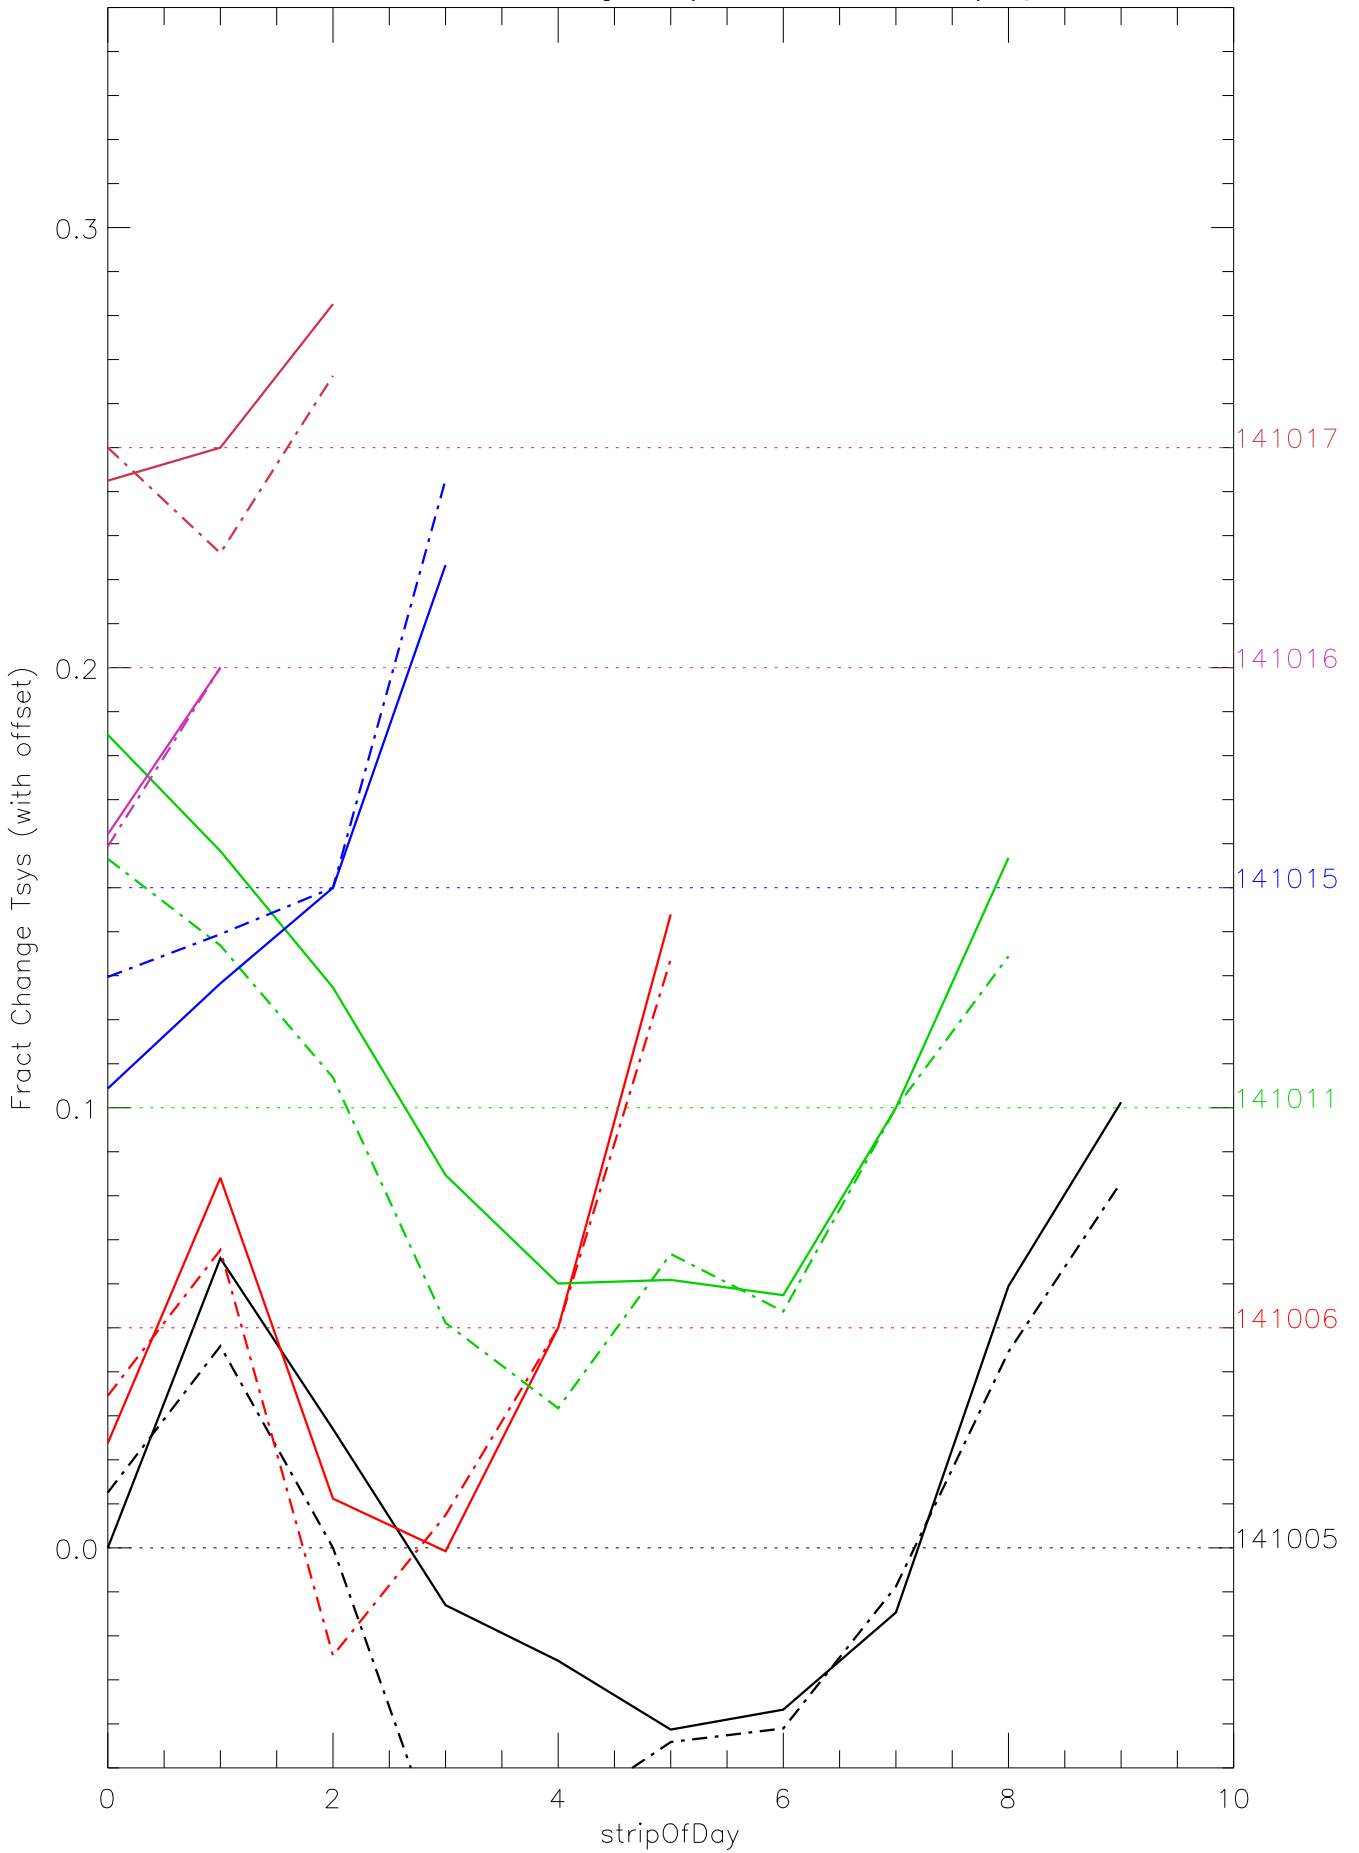

a2048 fractional change TsysK for each day. pixel:0

a2048 fractional change TsysK for each day. pixel:2

a2048 fractional change TsysK for each day. pixel:3

a2048 fractional change TsysK for each day. pixel:4

a2048 fractional change TsysK for each day. pixel:5

a2048 fractional change TsysK for each day. pixel:6