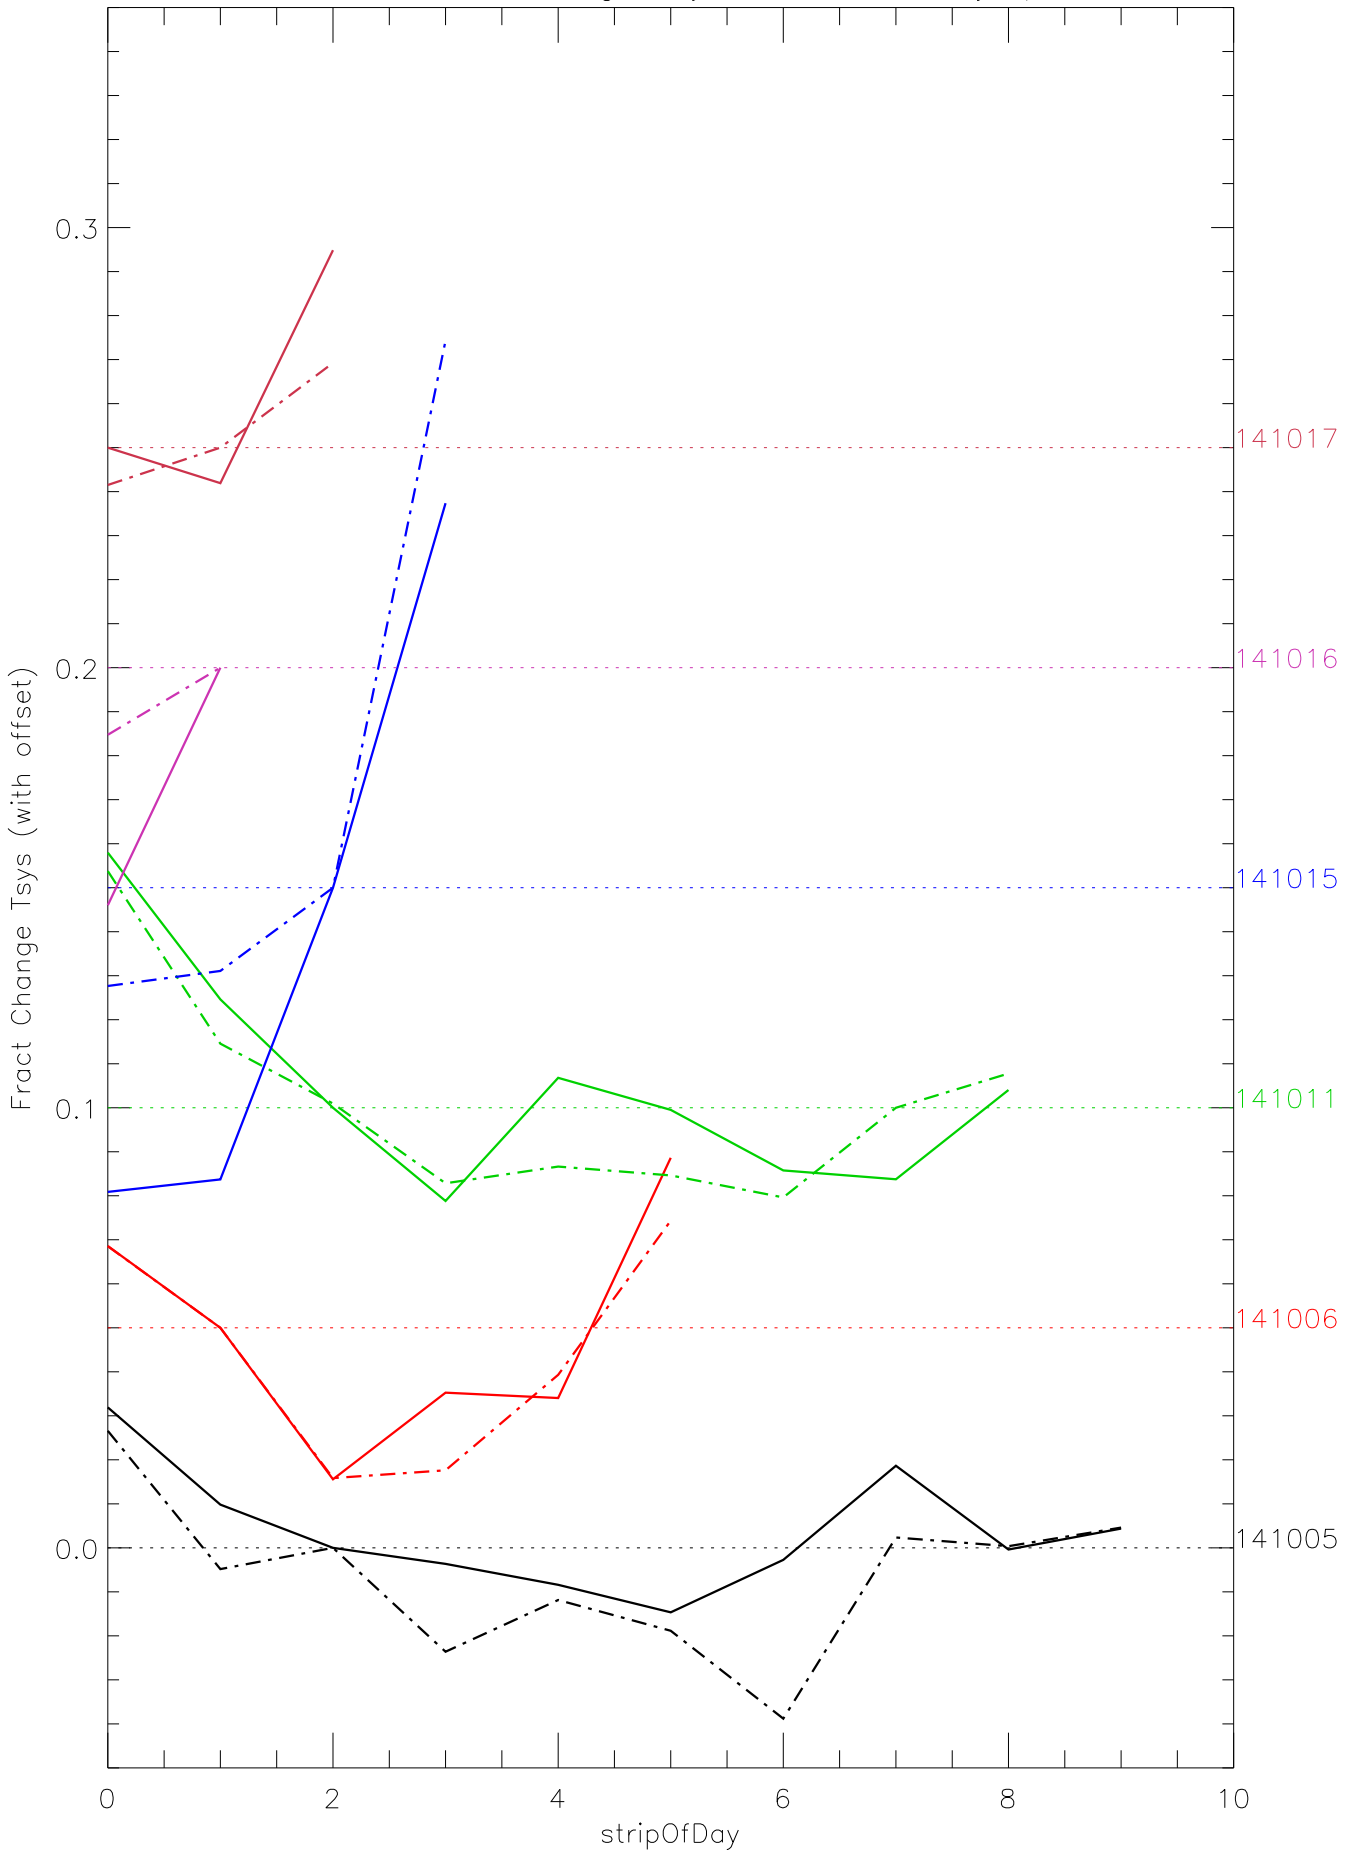

a2048 fractional change TsysK for each day. pixel:0

a2048 fractional change TsysK for each day. pixel:2

a2048 fractional change TsysK for each day. pixel:3

a2048 fractional change TsysK for each day. pixel:4

a2048 fractional change TsysK for each day. pixel:5

a2048 fractional change TsysK for each day. pixel:6