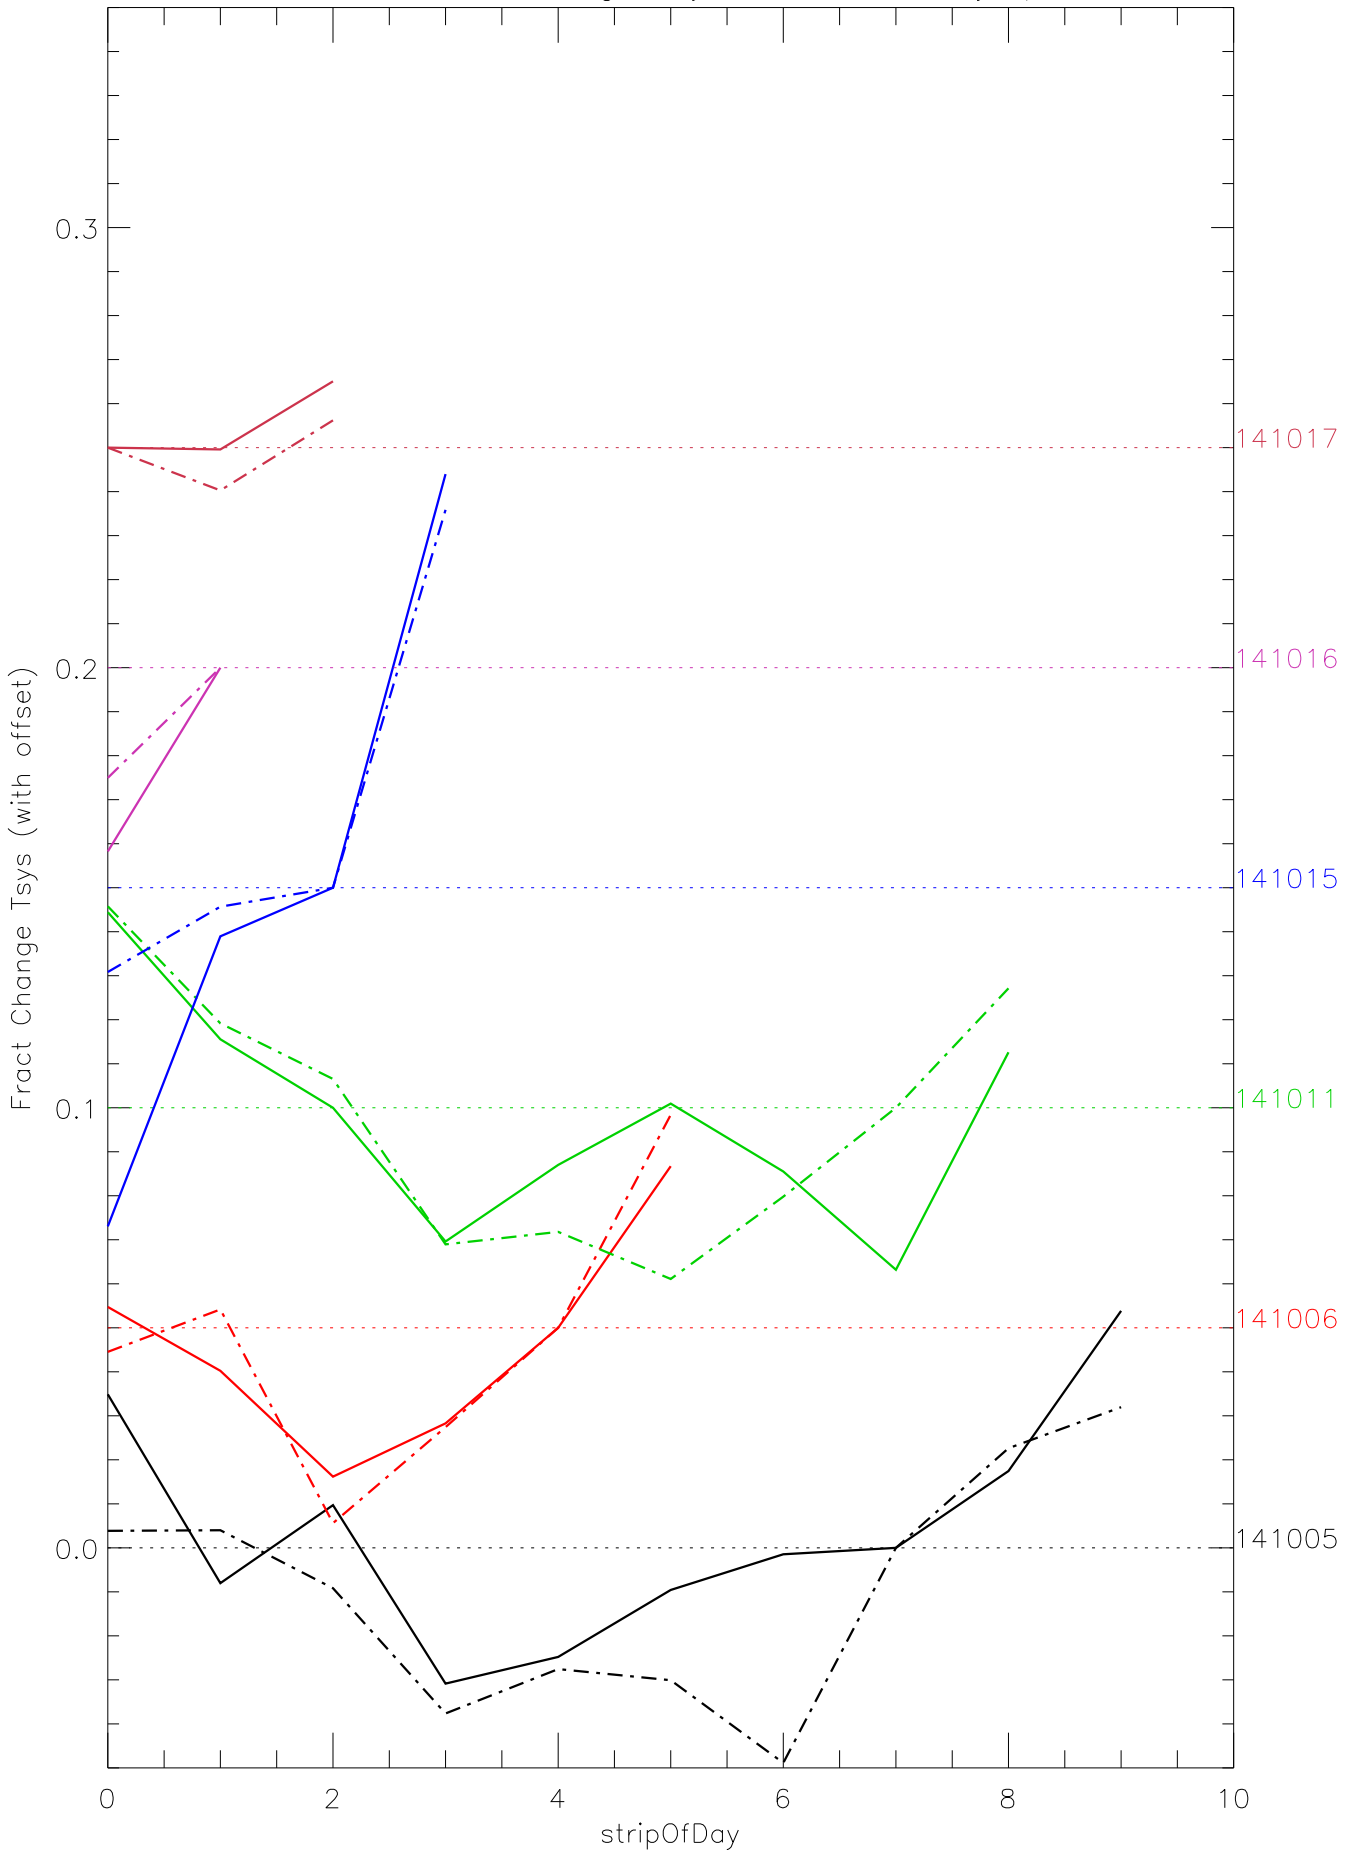

a2048 fractional change TsysK for each day. pixel:0

a2048 fractional change TsysK for each day. pixel:2

a2048 fractional change TsysK for each day. pixel:3

a2048 fractional change TsysK for each day. pixel:4

a2048 fractional change TsysK for each day. pixel:5

a2048 fractional change TsysK for each day. pixel:6