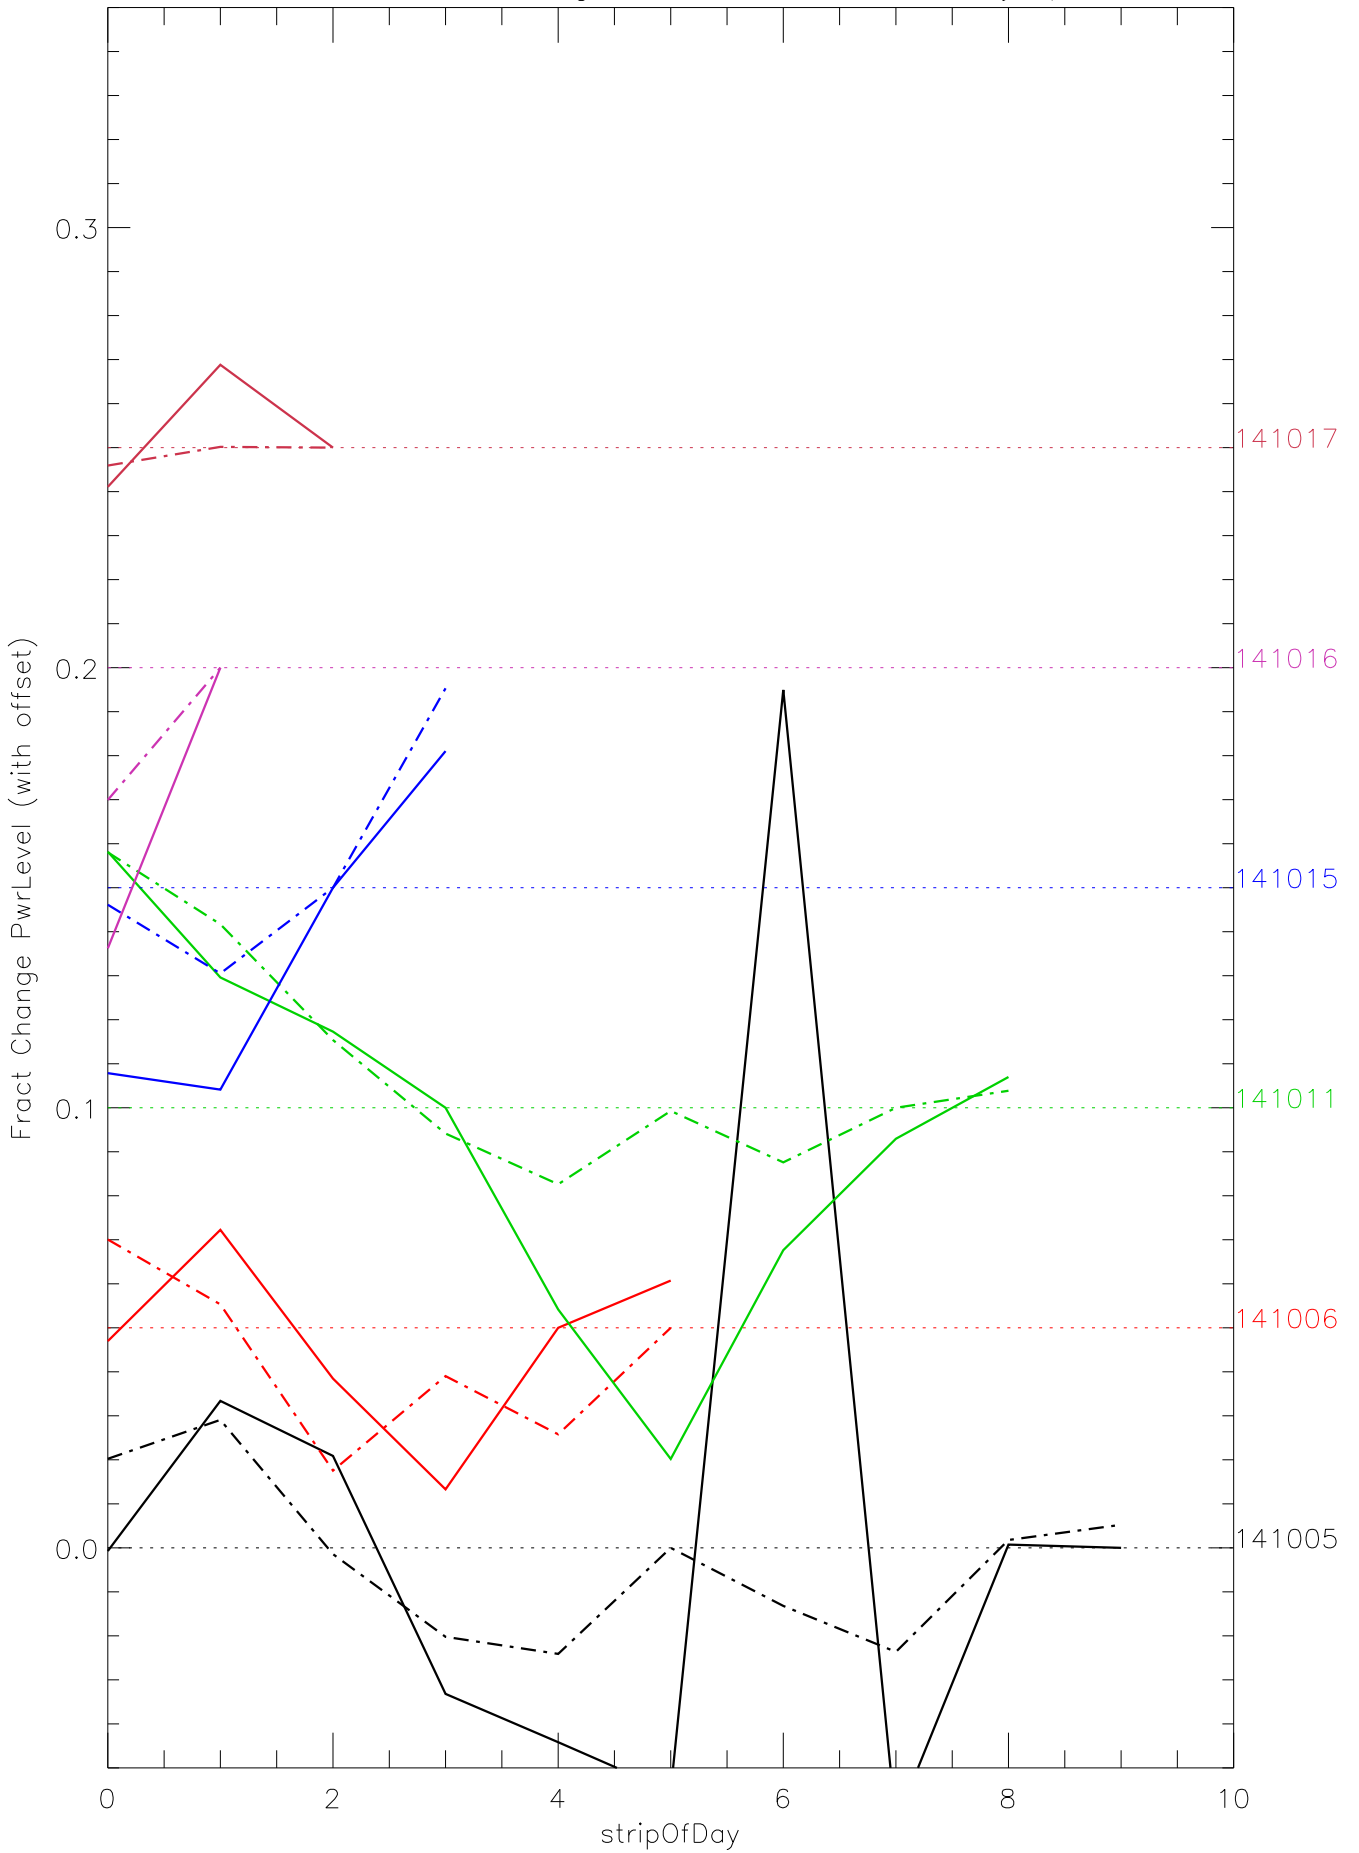

a2048 fractional change PwrLevel for each day. pixel:0

a2048 fractional change PwrLevel for each day. pixel:1

a2048 fractional change PwrLevel for each day. pixel:2

a2048 fractional change PwrLevel for each day. pixel:3

a2048 fractional change PwrLevel for each day. pixel:4

a2048 fractional change PwrLevel for each day. pixel:5

a2048 fractional change PwrLevel for each day. pixel:6