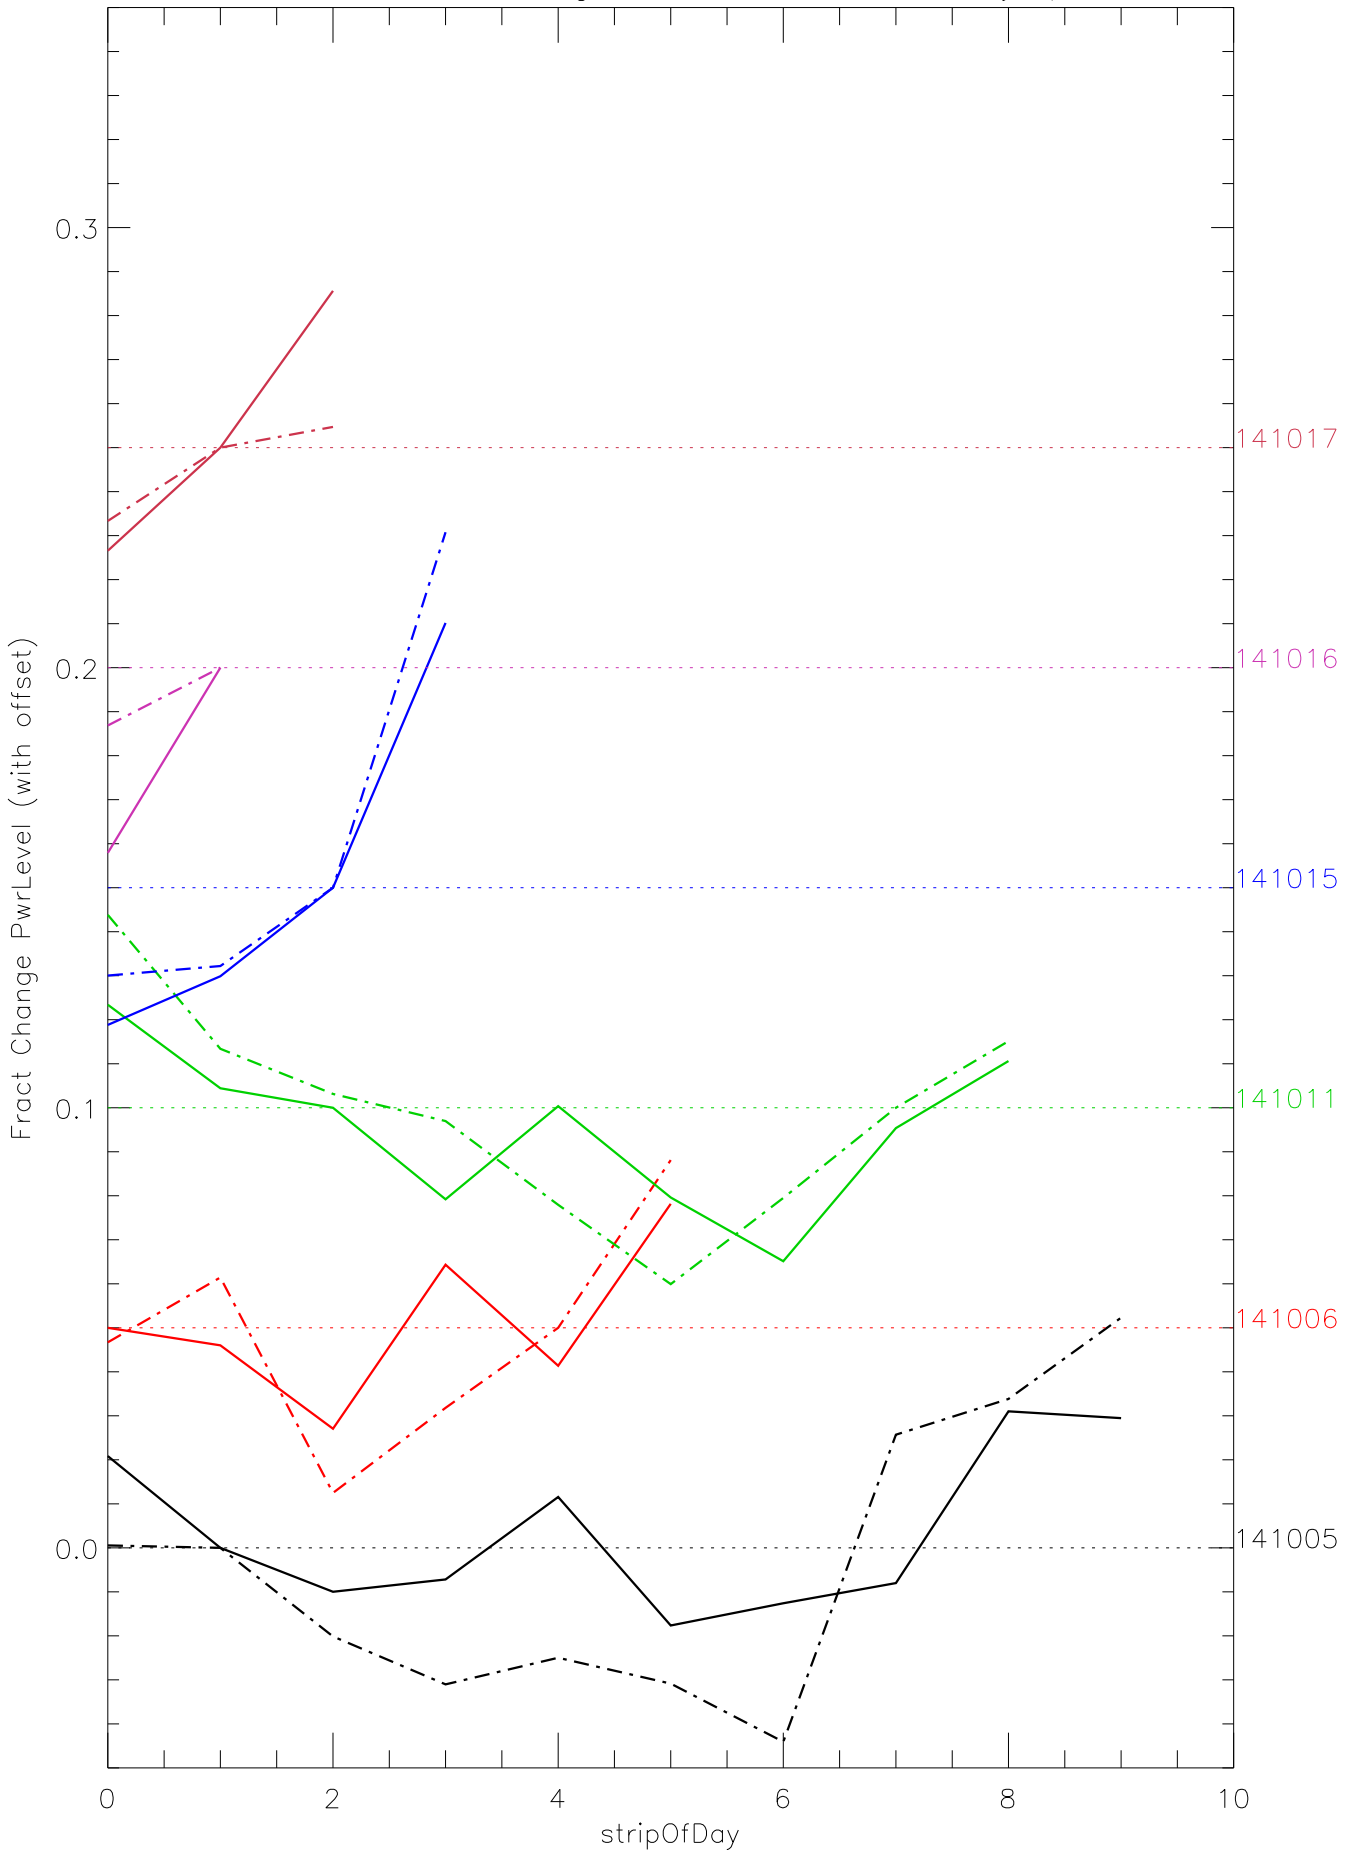

a2048 fractional change PwrLevel for each day. pixel:0

a2048 fractional change PwrLevel for each day. pixel:1

a2048 fractional change PwrLevel for each day. pixel:2

a2048 fractional change PwrLevel for each day. pixel:3

a2048 fractional change PwrLevel for each day. pixel:4

a2048 fractional change PwrLevel for each day. pixel:5

a2048 fractional change PwrLevel for each day. pixel:6