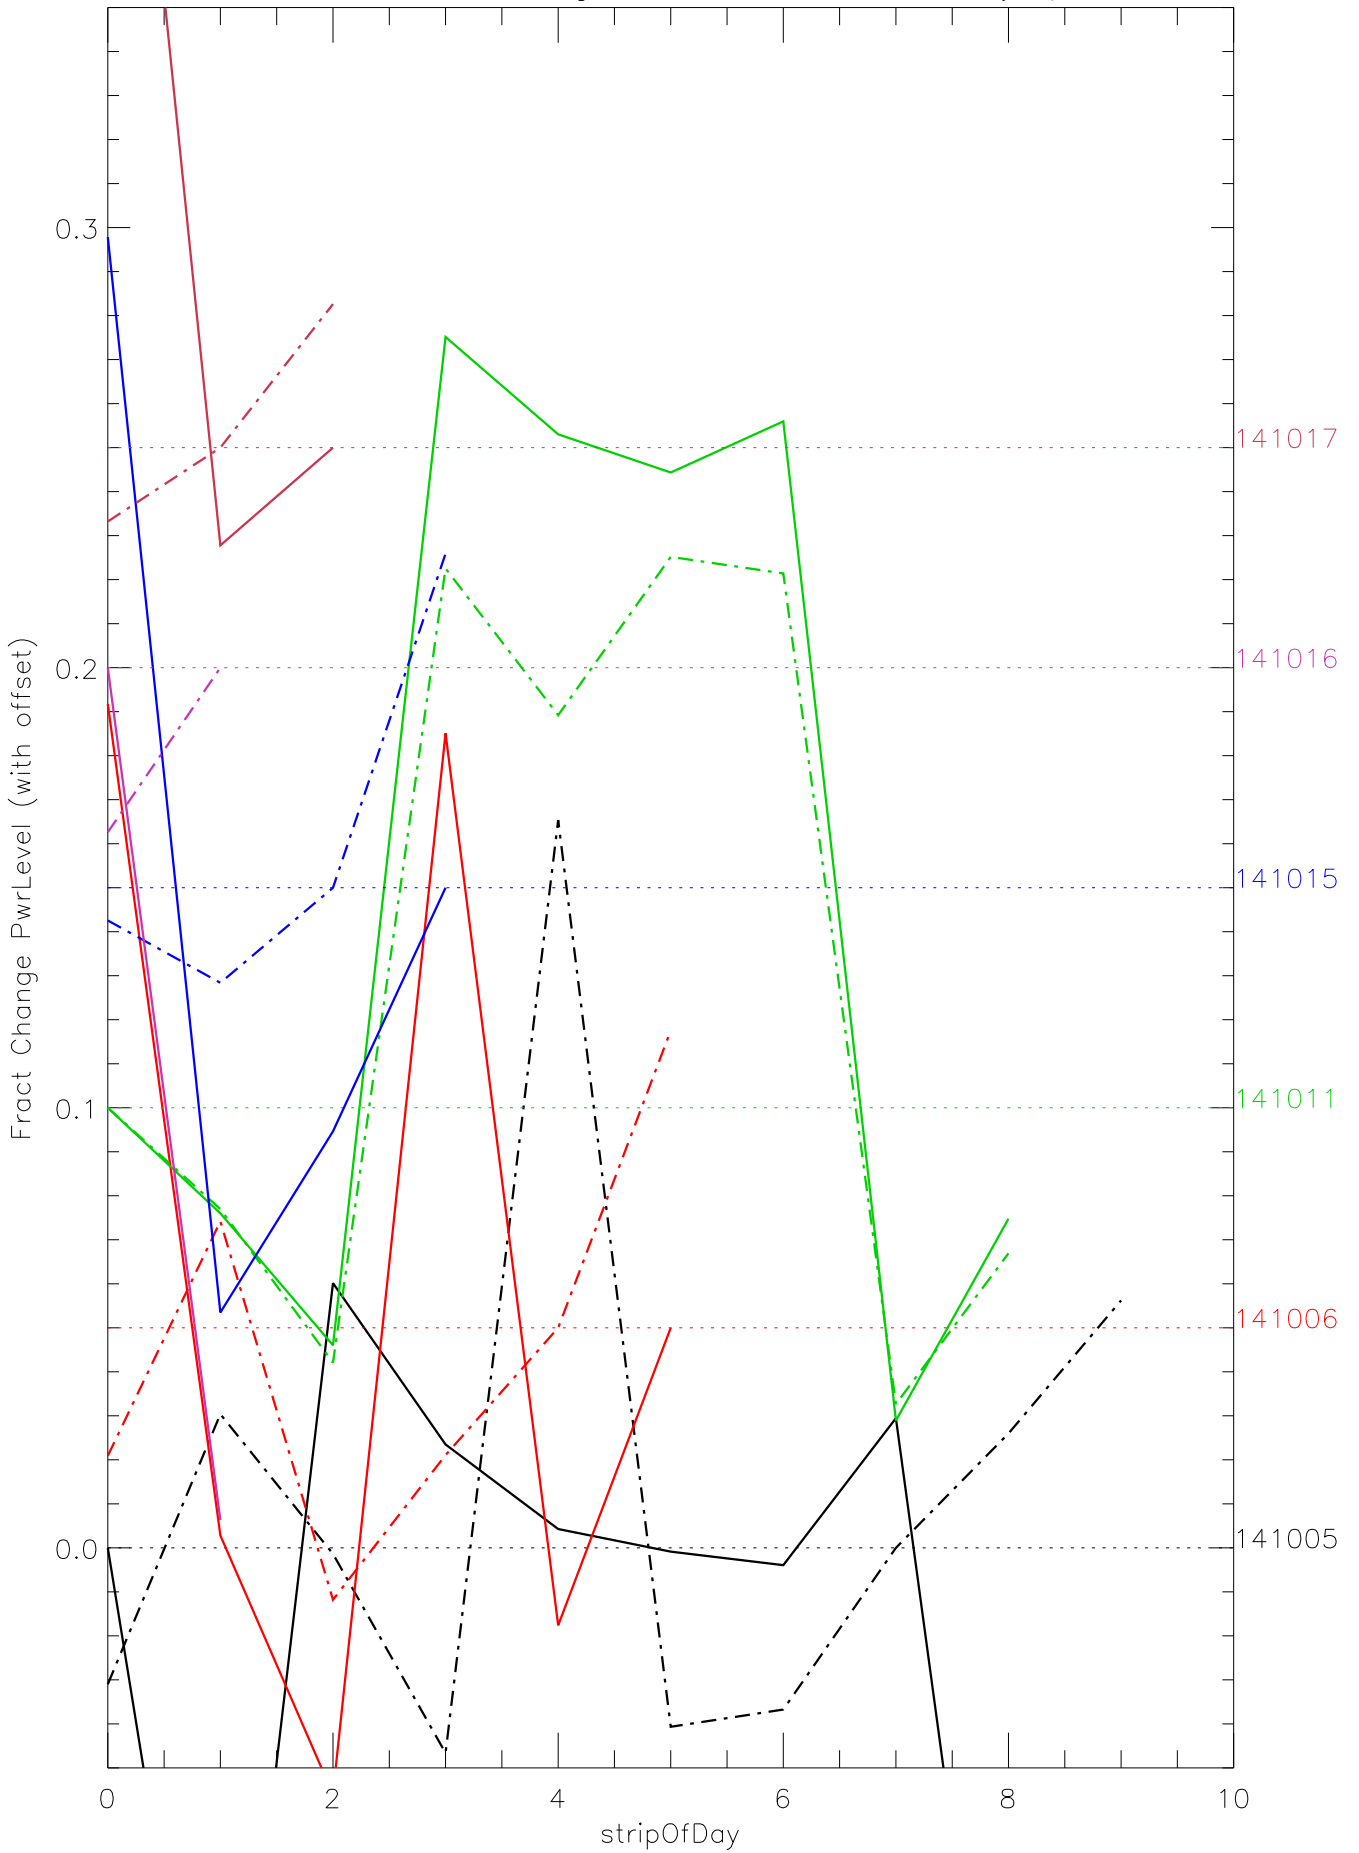

a2048 fractional change PwrLevel for each day. pixel:0

a2048 fractional change PwrLevel for each day. pixel:1

a2048 fractional change PwrLevel for each day. pixel:2

a2048 fractional change PwrLevel for each day. pixel:3

a2048 fractional change PwrLevel for each day. pixel:4

a2048 fractional change PwrLevel for each day. pixel:5

a2048 fractional change PwrLevel for each day. pixel:6