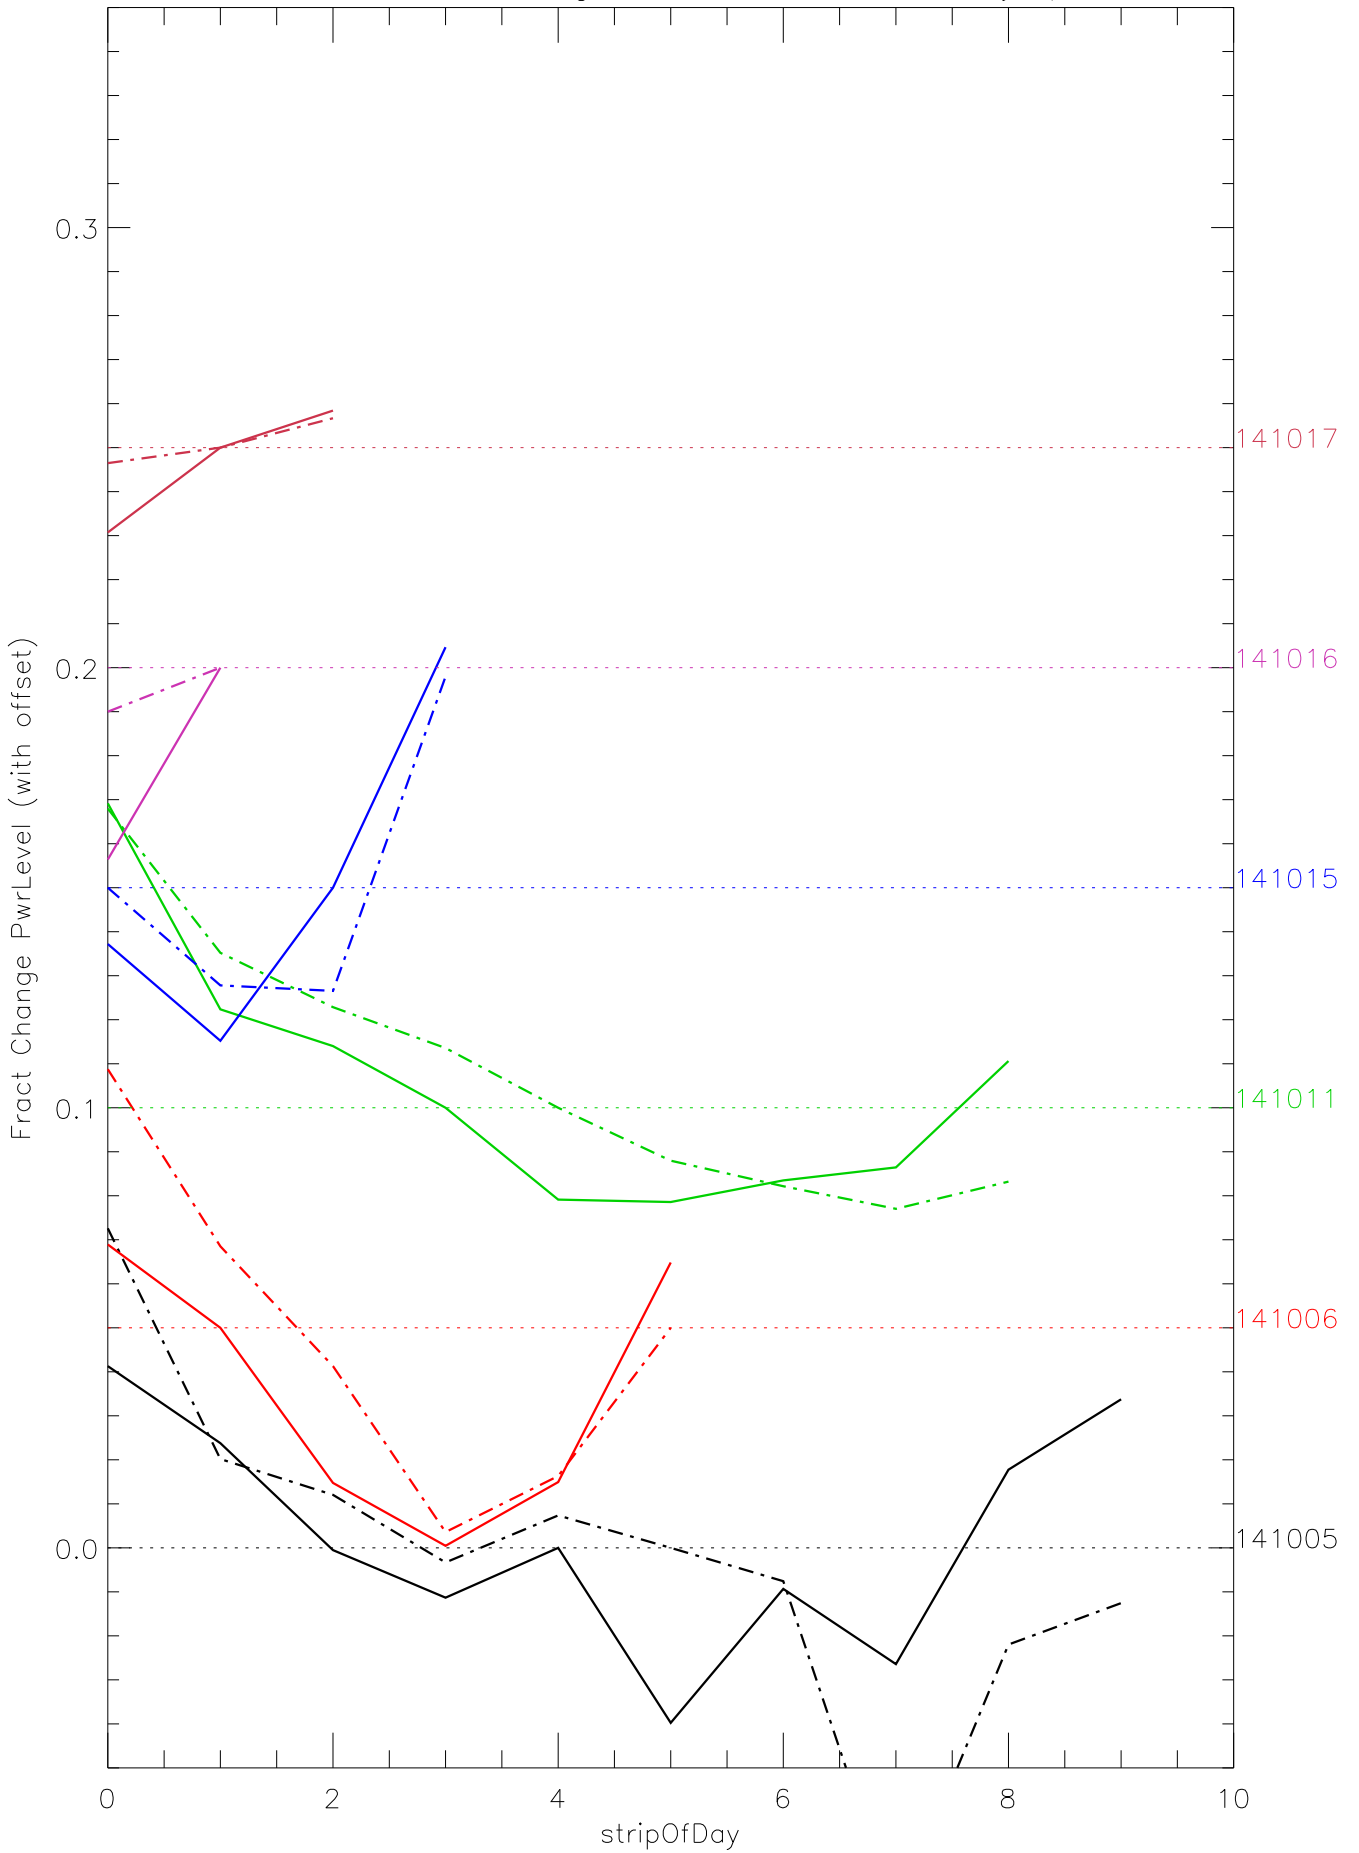

a2048 fractional change PwrLevel for each day. pixel:0

a2048 fractional change PwrLevel for each day. pixel:1

a2048 fractional change PwrLevel for each day. pixel:2

a2048 fractional change PwrLevel for each day. pixel:3

a2048 fractional change PwrLevel for each day. pixel:4

a2048 fractional change PwrLevel for each day. pixel:5

a2048 fractional change PwrLevel for each day. pixel:6