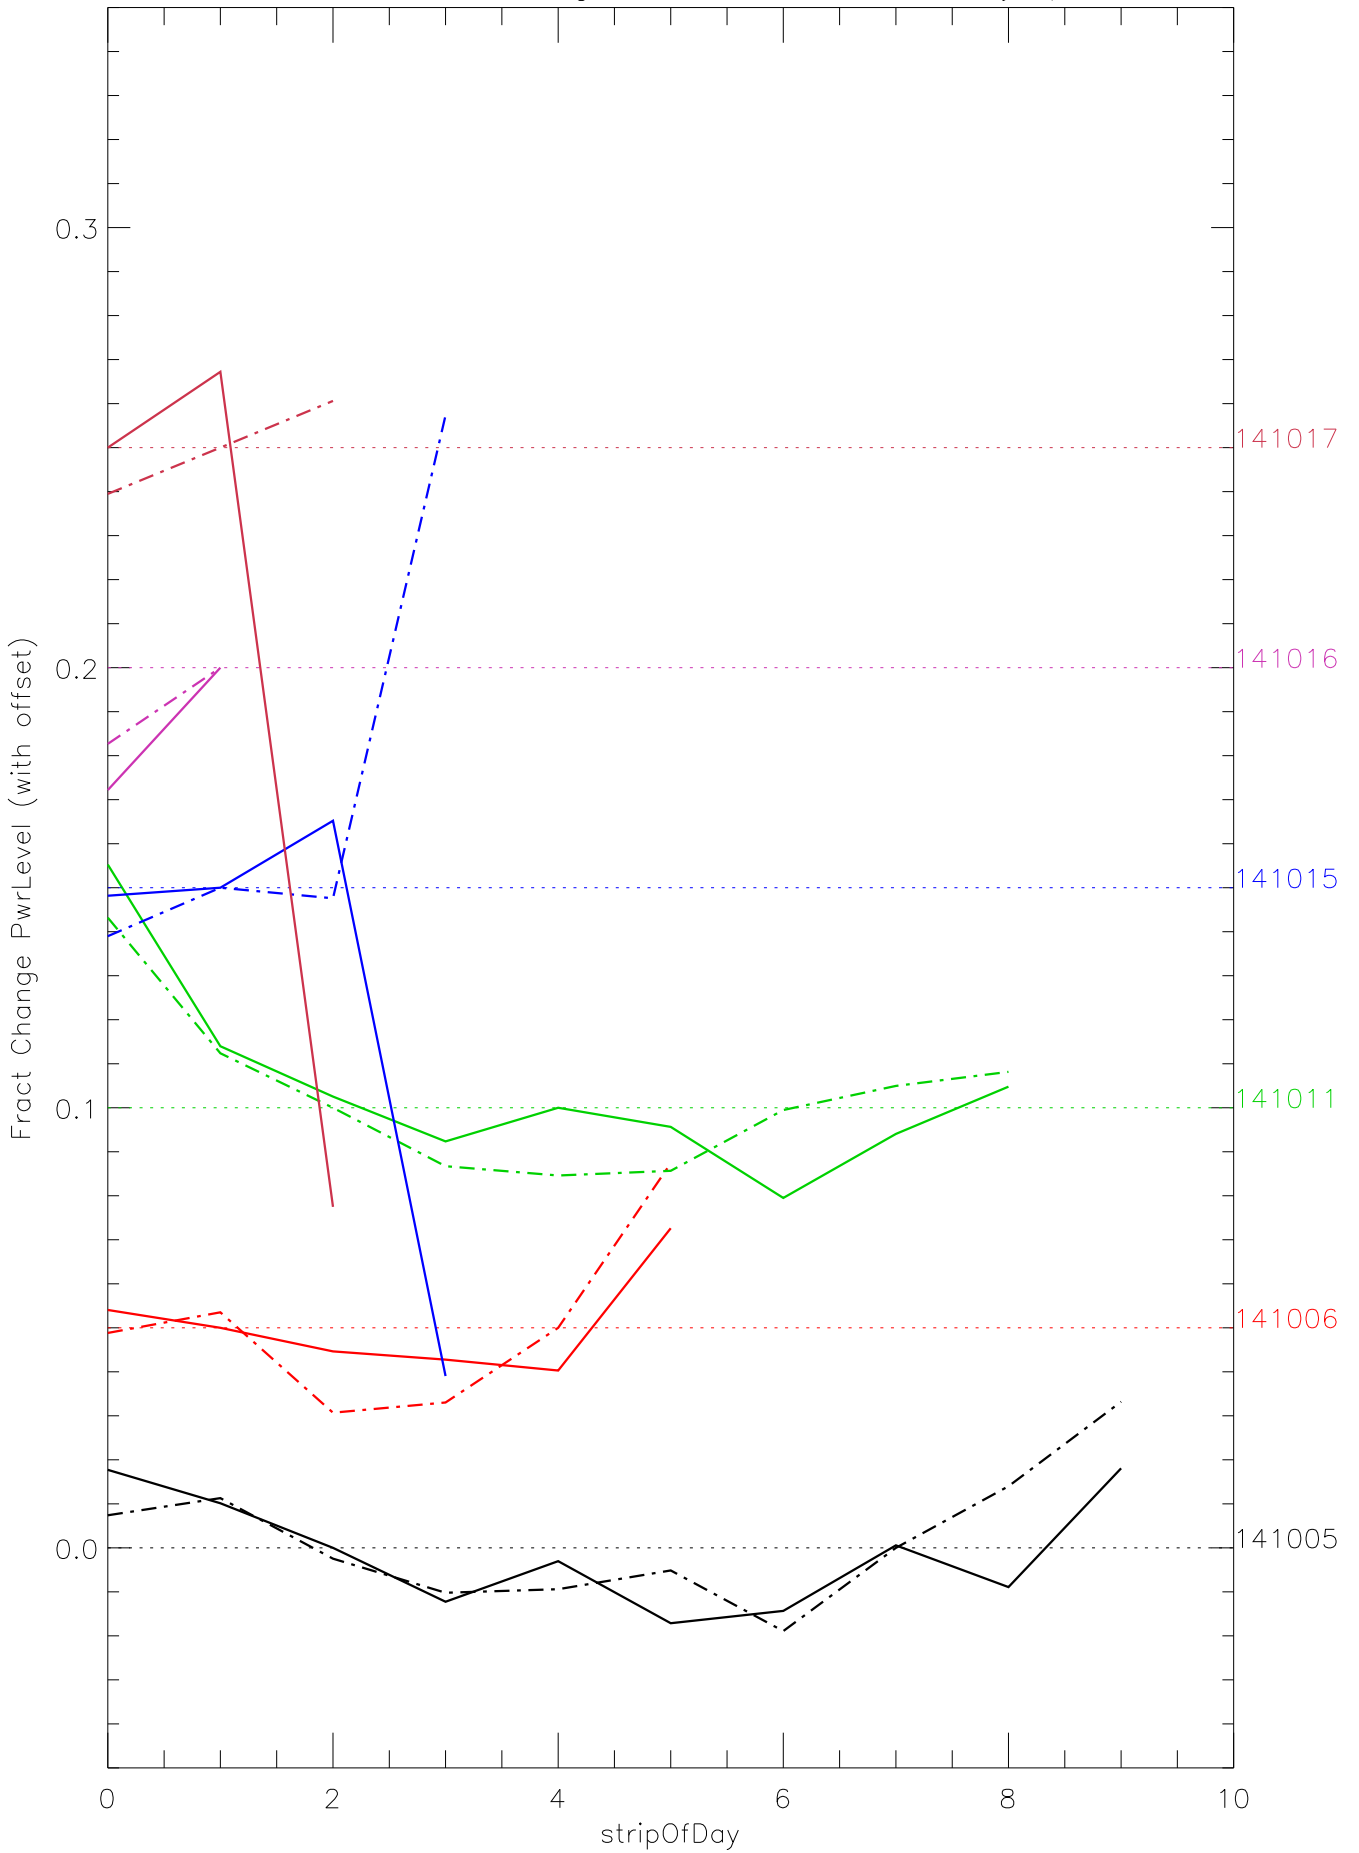

a2048 fractional change PwrLevel for each day. pixel:0

a2048 fractional change PwrLevel for each day. pixel:1

a2048 fractional change PwrLevel for each day. pixel:2

a2048 fractional change PwrLevel for each day. pixel:3

a2048 fractional change PwrLevel for each day. pixel:4

a2048 fractional change PwrLevel for each day. pixel:5

a2048 fractional change PwrLevel for each day. pixel:6