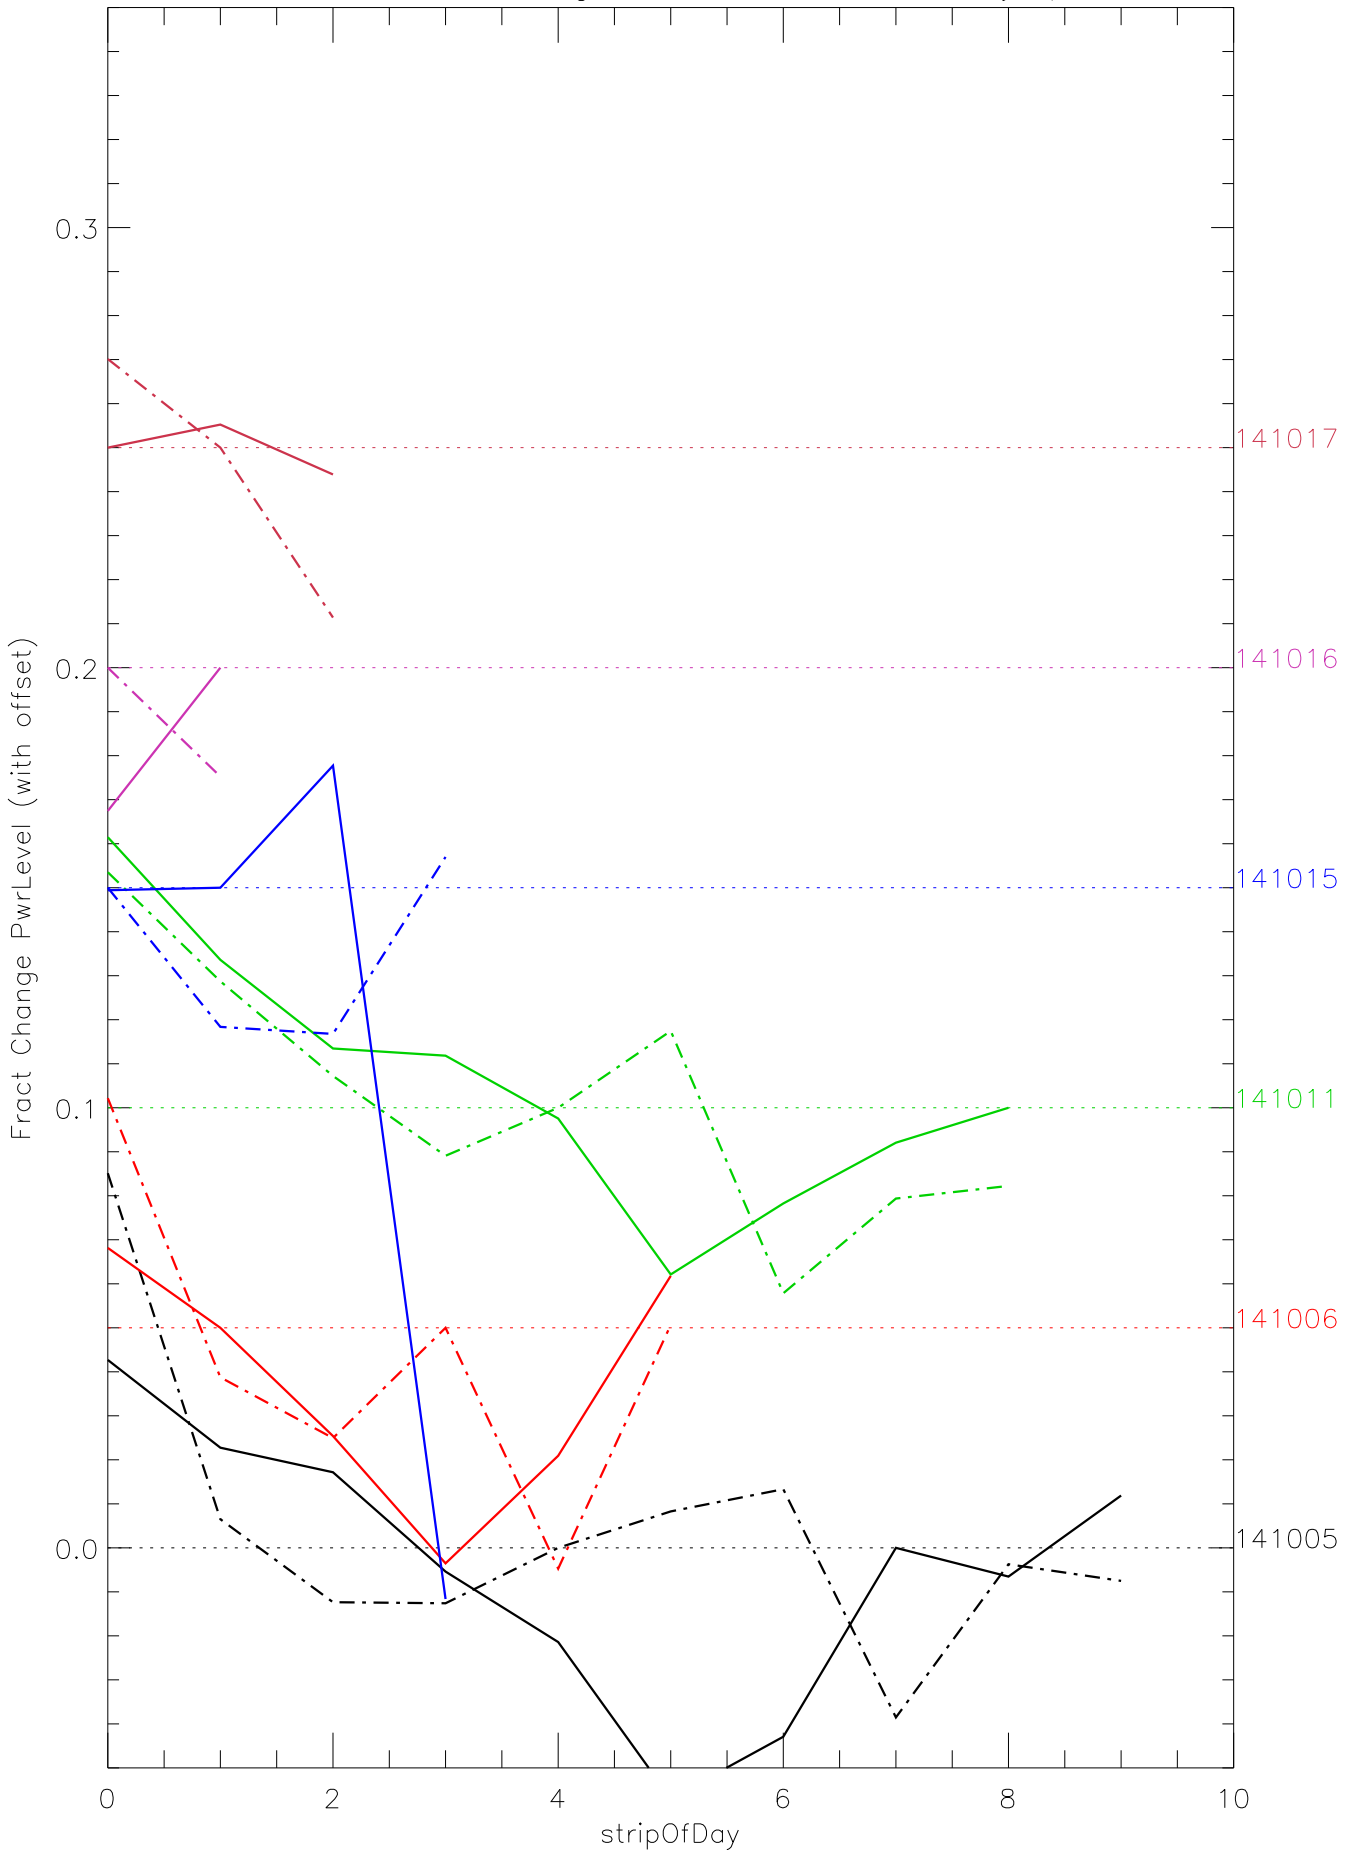

a2048 fractional change PwrLevel for each day. pixel:0

a2048 fractional change PwrLevel for each day. pixel:1

a2048 fractional change PwrLevel for each day. pixel:2

a2048 fractional change PwrLevel for each day. pixel:3

a2048 fractional change PwrLevel for each day. pixel:4

a2048 fractional change PwrLevel for each day. pixel:5

a2048 fractional change PwrLevel for each day. pixel:6