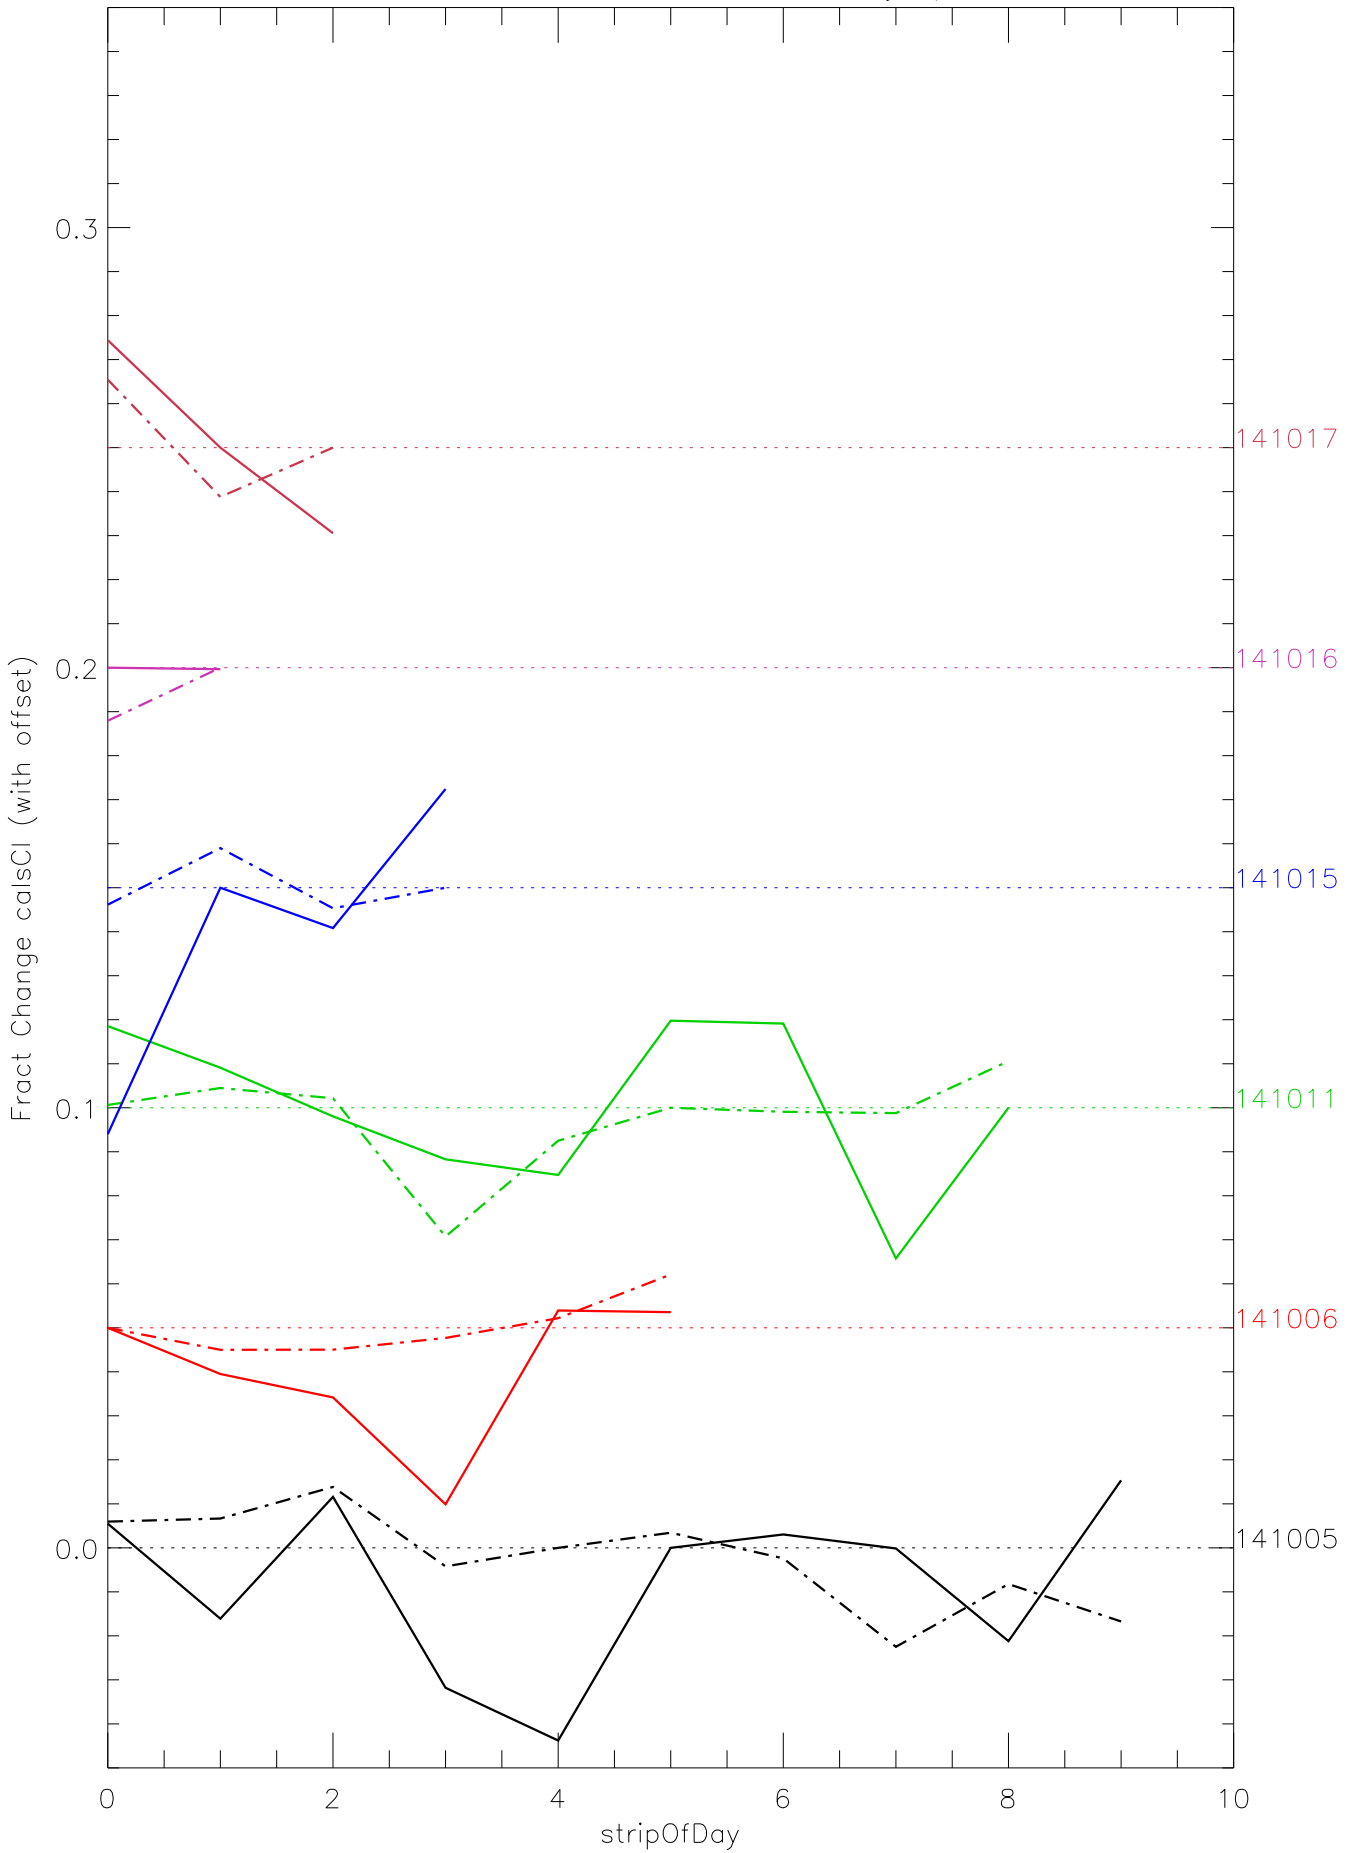

a2048 calsci factors for each day. pixel:1

a2048 calsci factors for each day. pixel:2

a2048 calsci factors for each day. pixel:3

a2048 calsci factors for each day. pixel:4

a2048 calsci factors for each day. pixel:5

a2048 calsci factors for each day. pixel:6