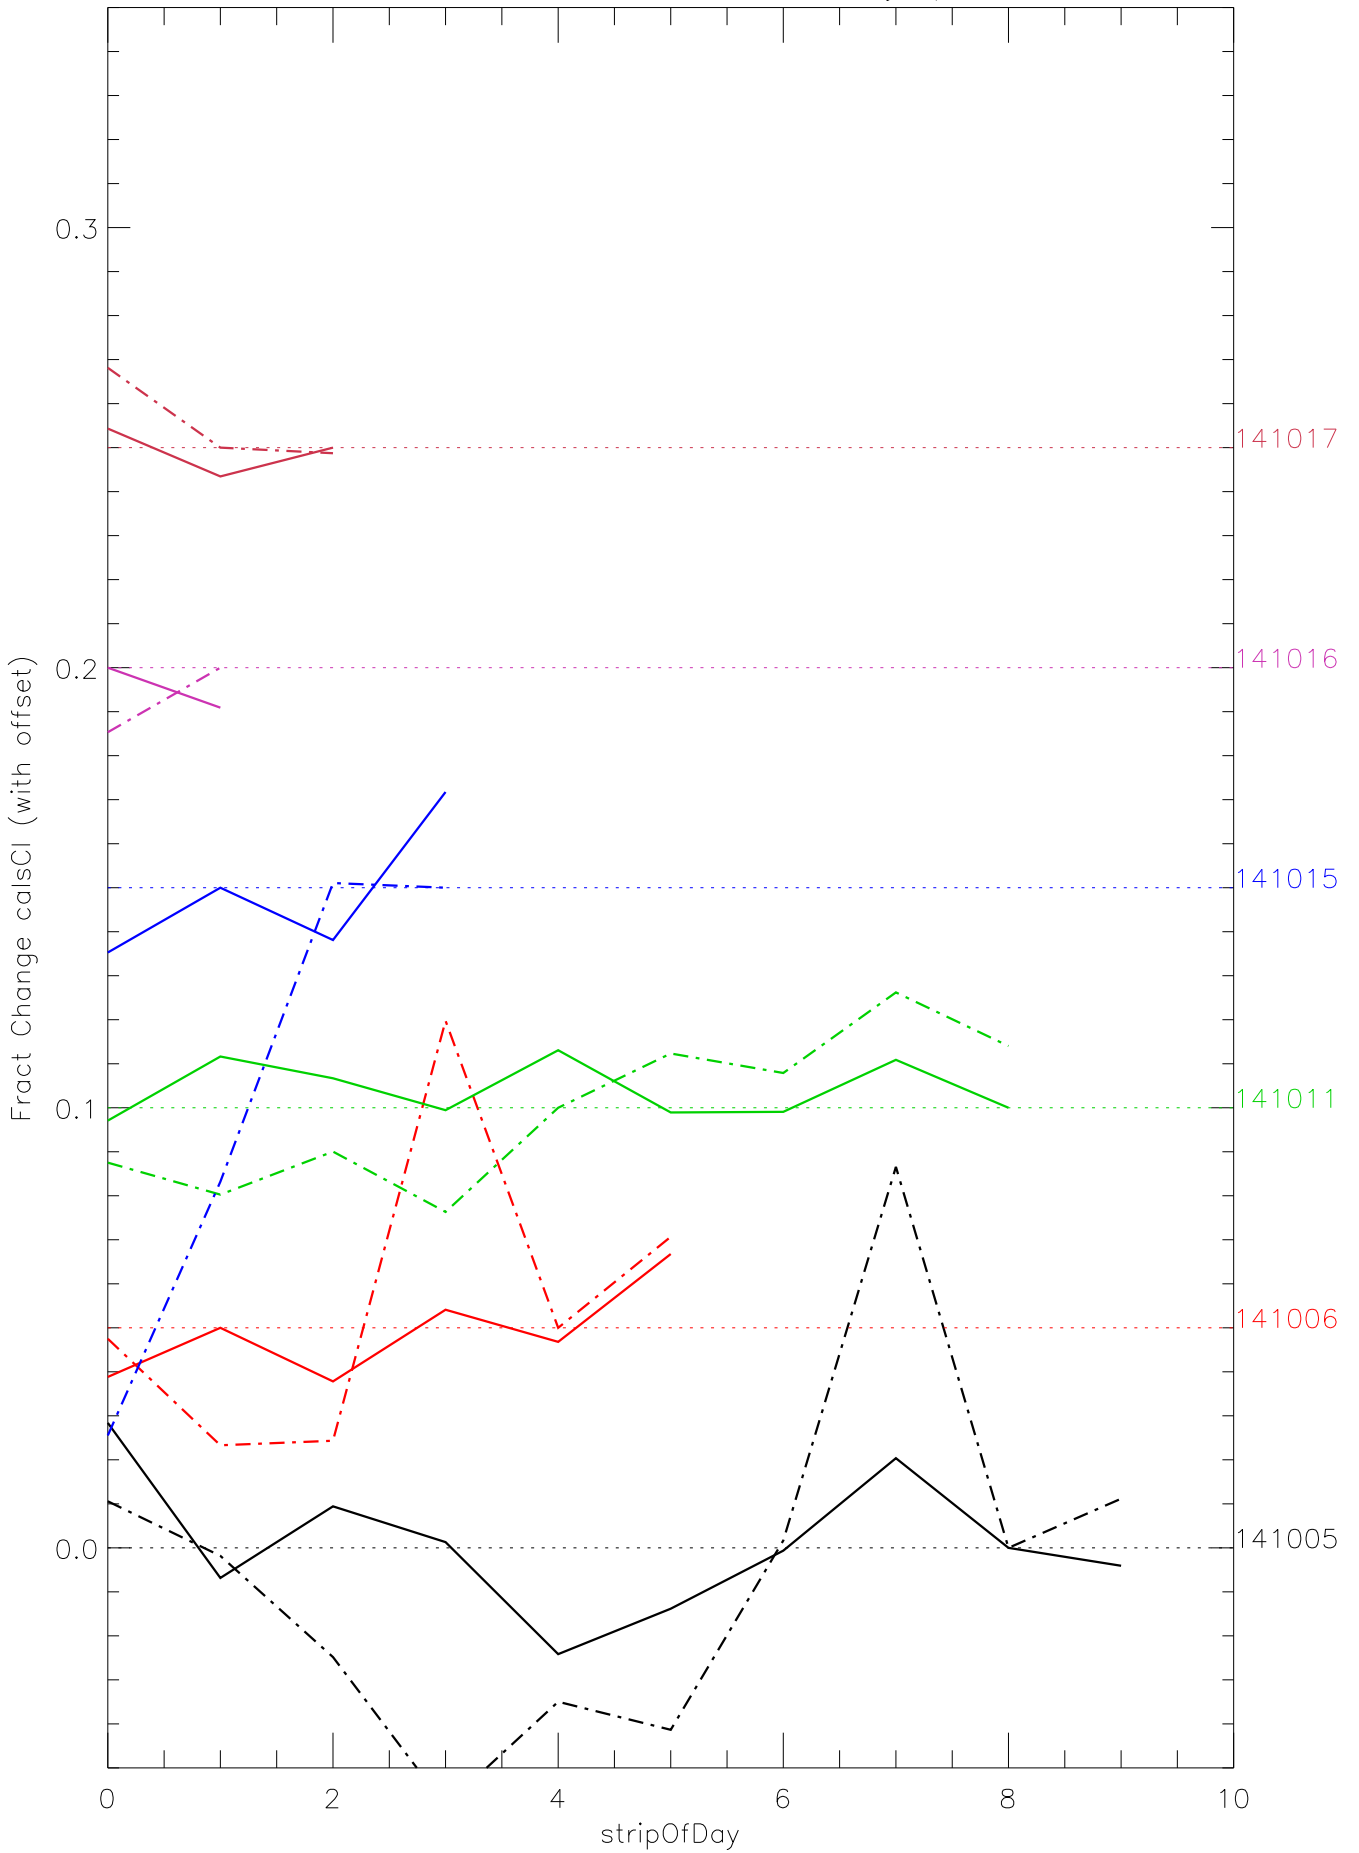

a2048 calsci factors for each day. pixel:1

a2048 calsci factors for each day. pixel:2

a2048 calsci factors for each day. pixel:3

a2048 calsci factors for each day. pixel:4

a2048 calsci factors for each day. pixel:5

a2048 calsci factors for each day. pixel:6