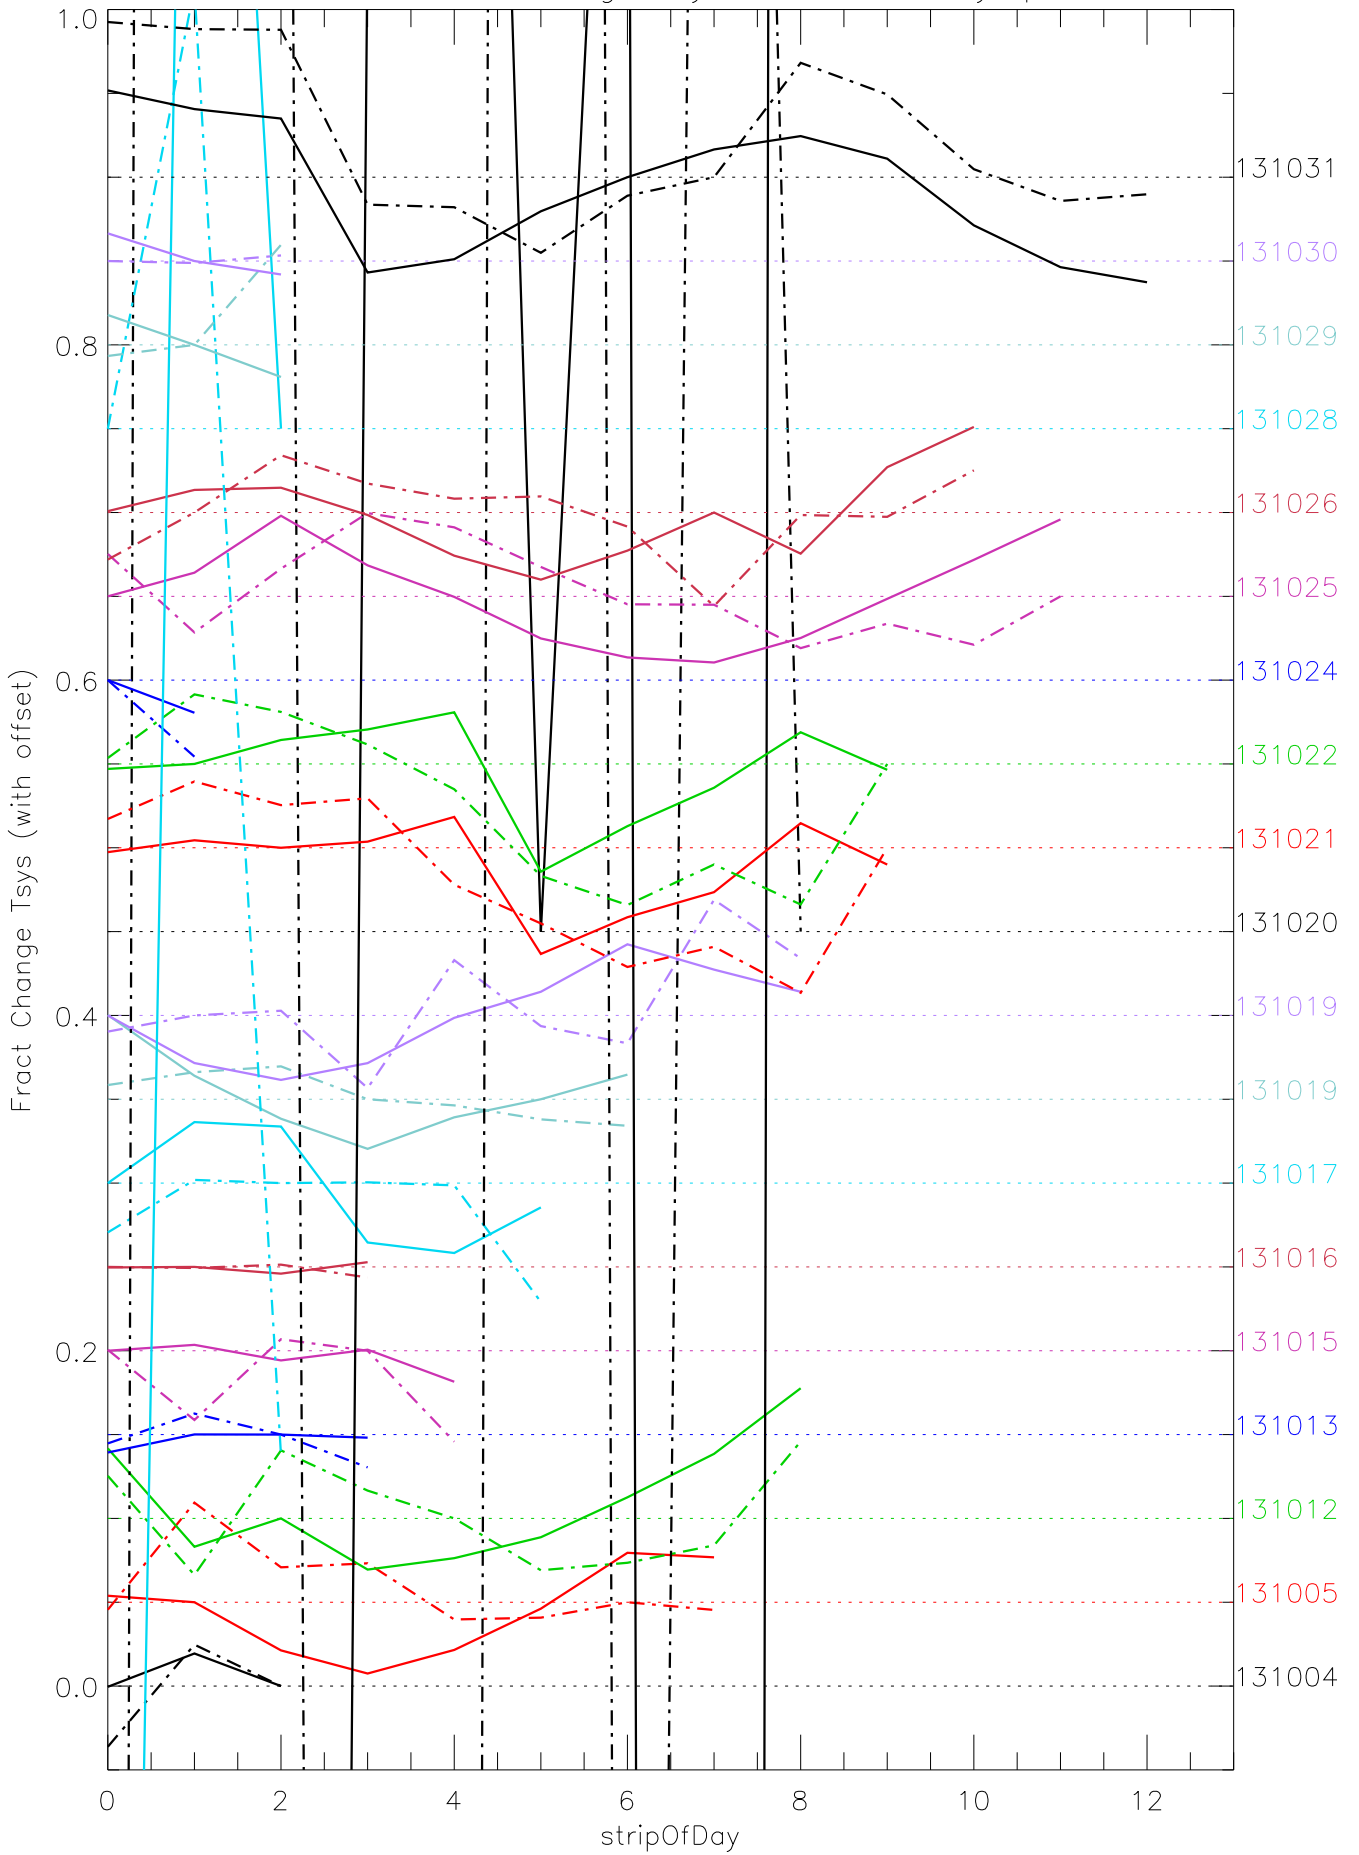

a2048 fractional change TsysK for each day. pixel:0

a2048 fractional change TsysK for each day. pixel:1

a2048 fractional change TsysK for each day. pixel:2

a2048 fractional change TsysK for each day. pixel:3

a2048 fractional change TsysK for each day. pixel:4

a2048 fractional change TsysK for each day. pixel:5