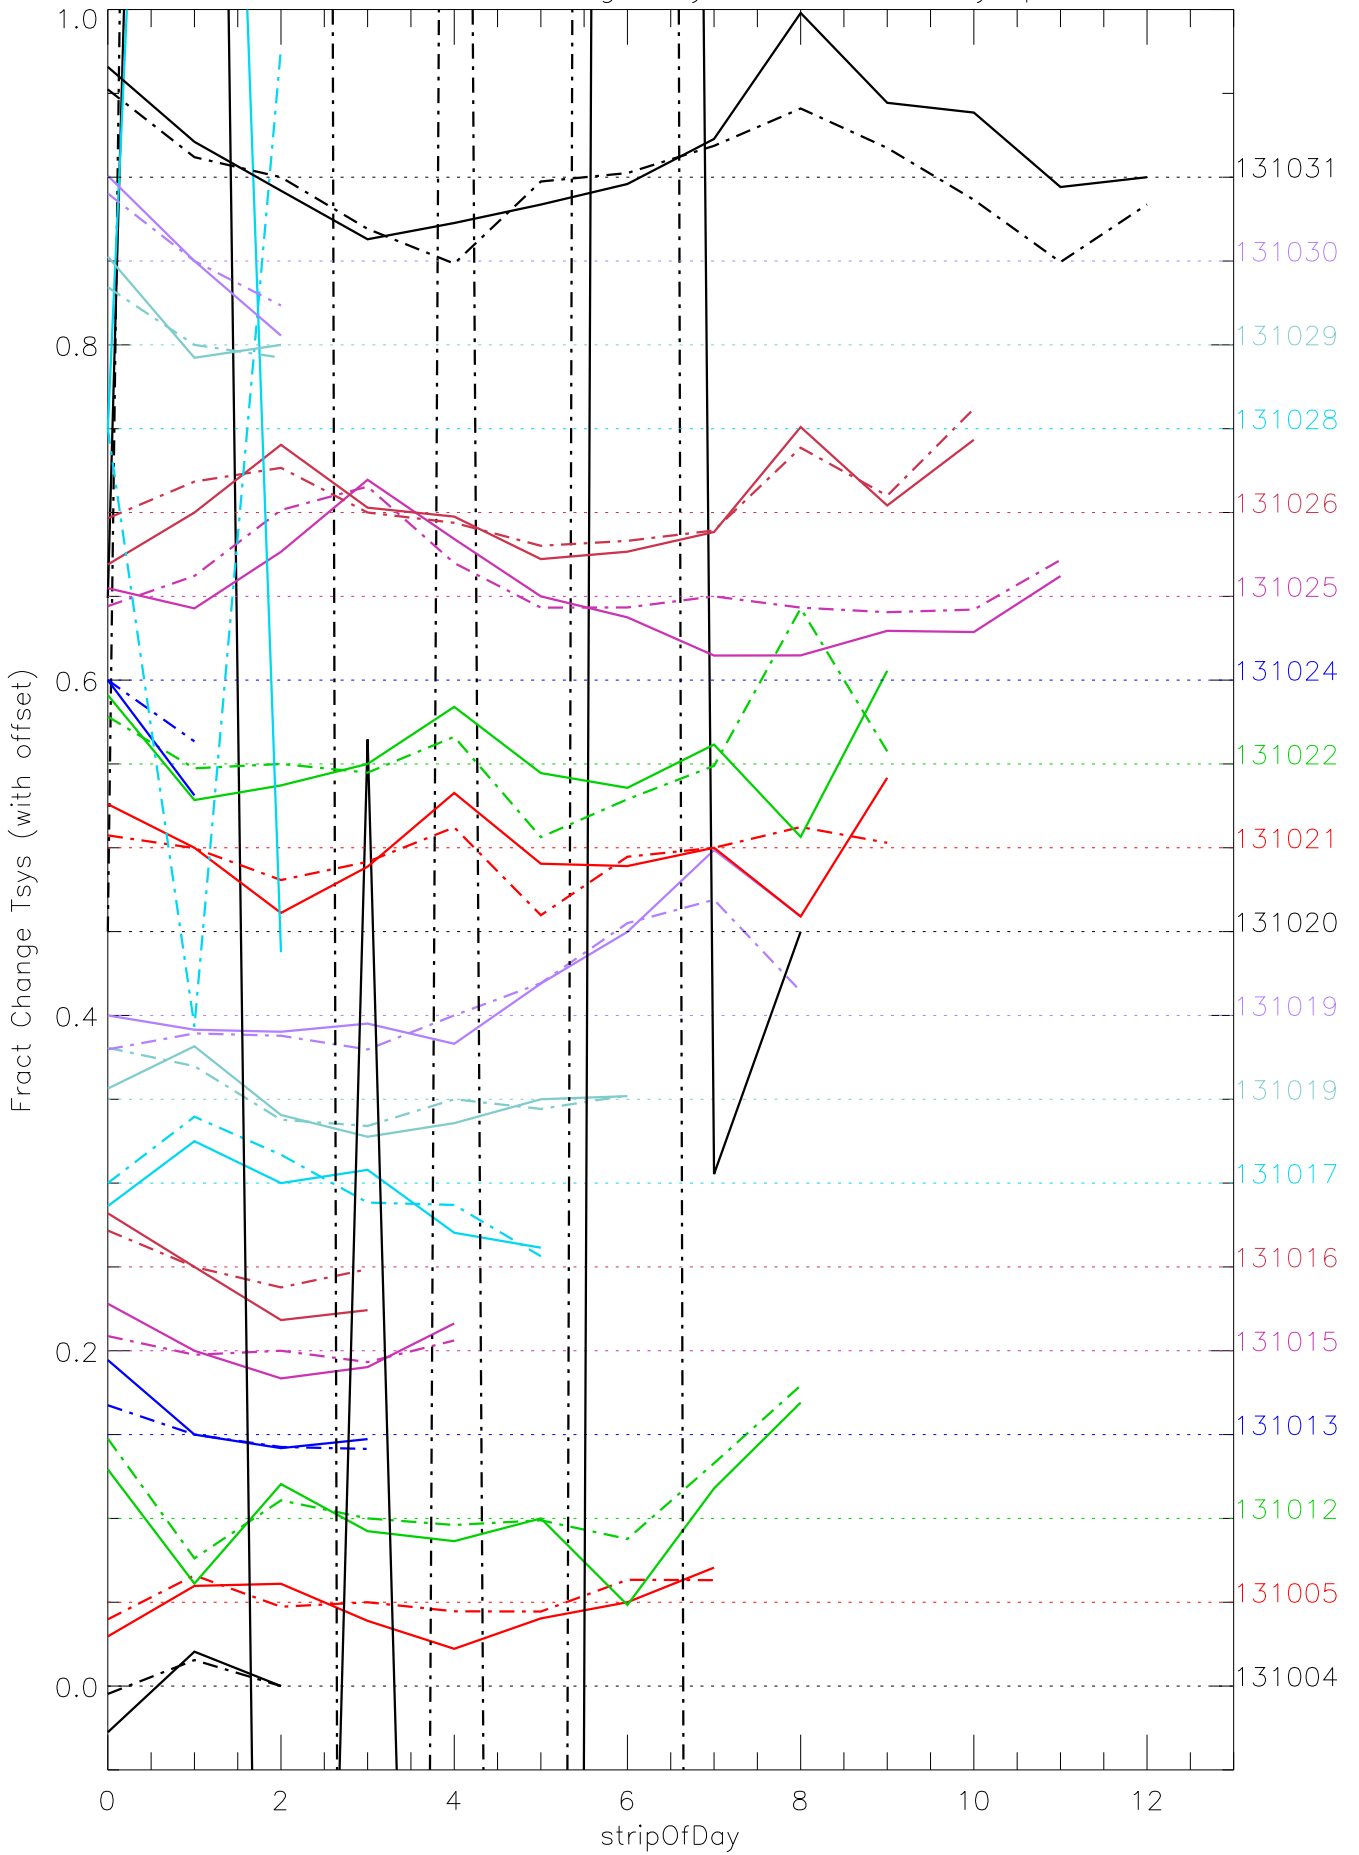

a2048 fractional change TsysK for each day. pixel:0

a2048 fractional change TsysK for each day. pixel:1

a2048 fractional change TsysK for each day. pixel:2

a2048 fractional change TsysK for each day. pixel:3

a2048 fractional change TsysK for each day. pixel:4

a2048 fractional change TsysK for each day. pixel:5