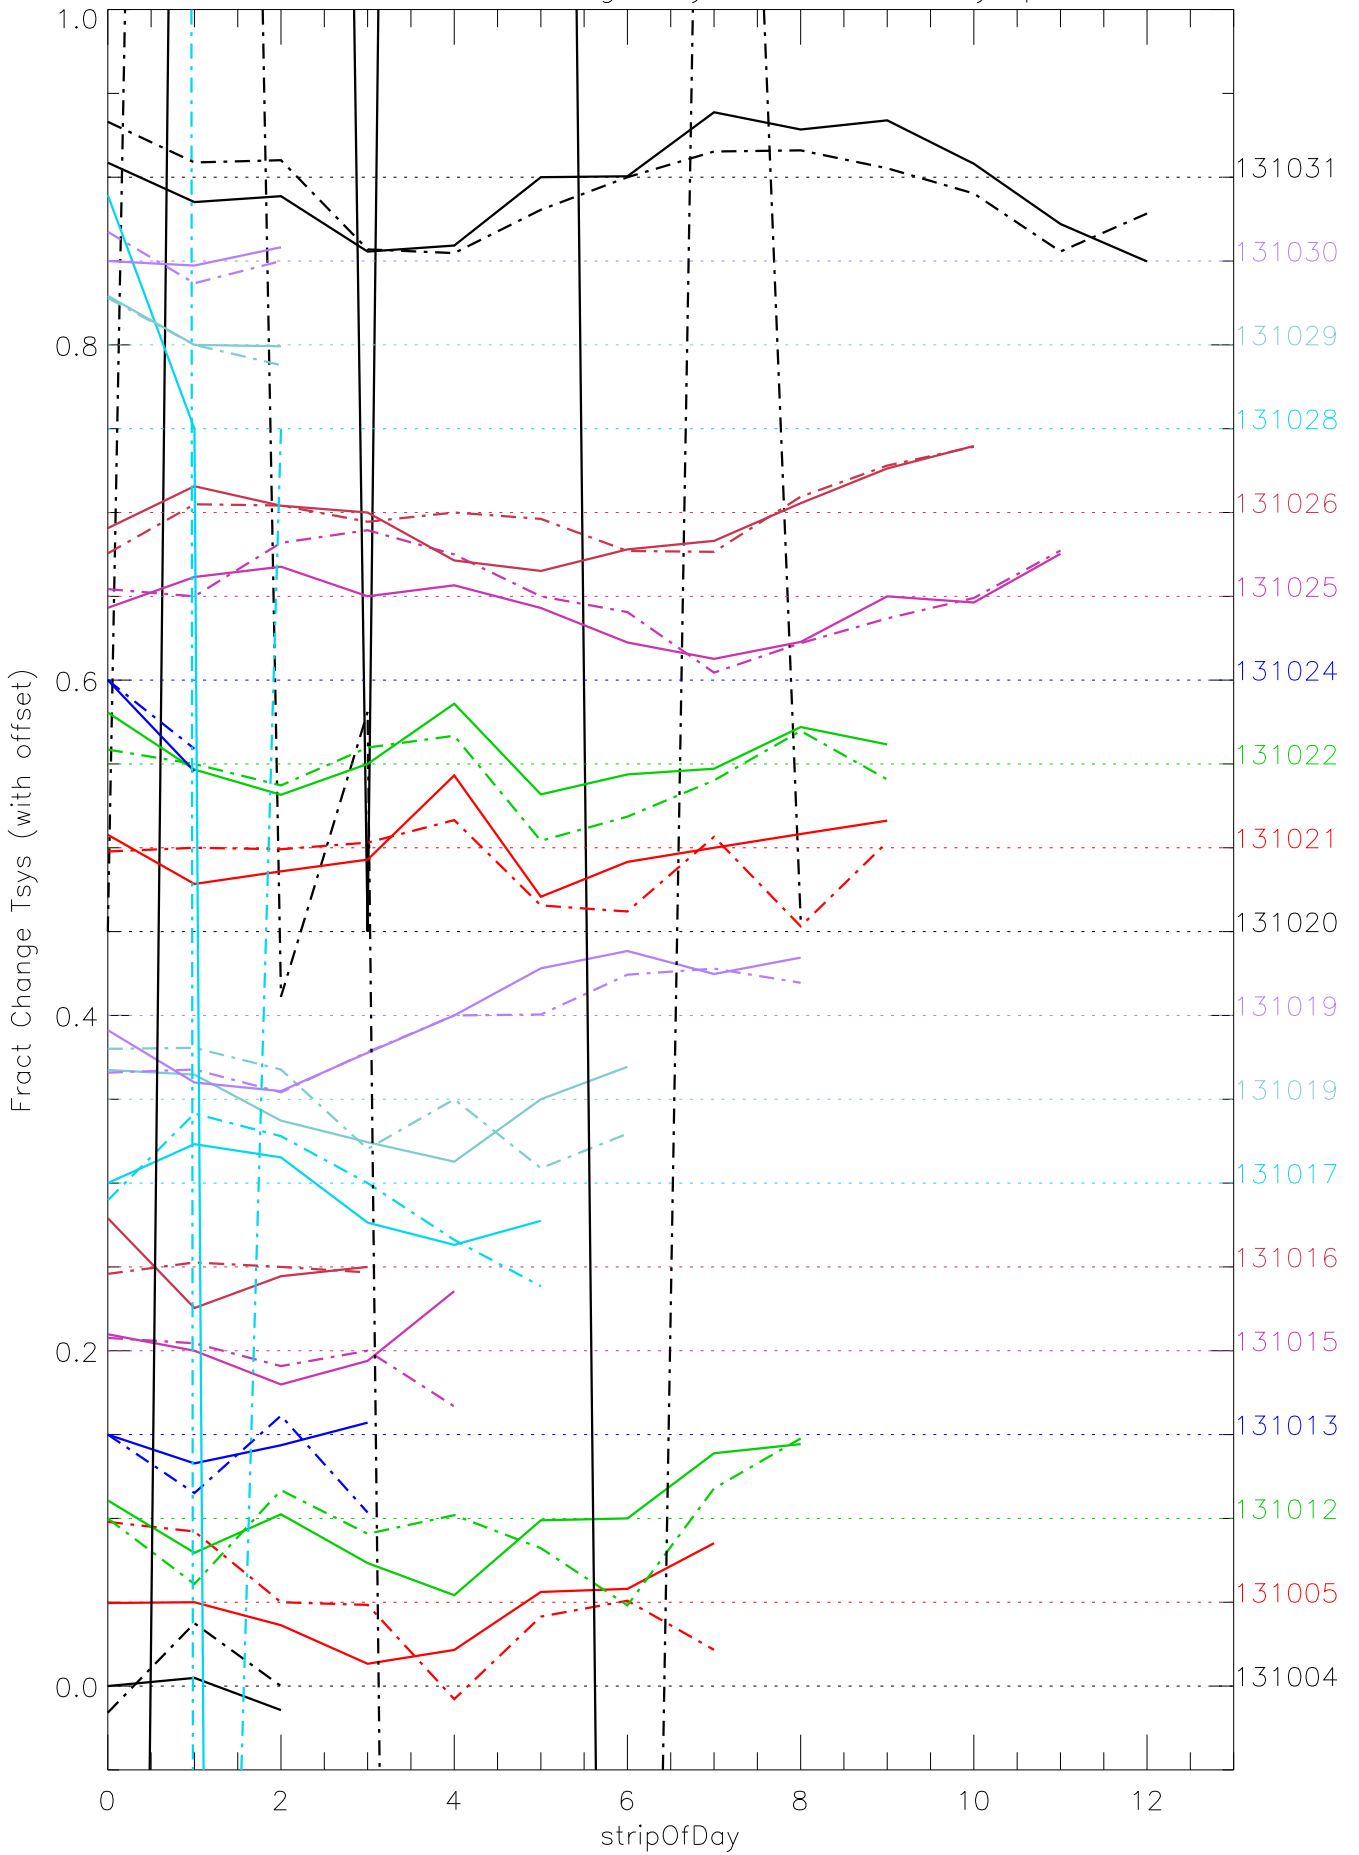

a2048 fractional change TsysK for each day. pixel:0

a2048 fractional change TsysK for each day. pixel:1

a2048 fractional change TsysK for each day. pixel:2

a2048 fractional change TsysK for each day. pixel:3

a2048 fractional change TsysK for each day. pixel:4

a2048 fractional change TsysK for each day. pixel:5