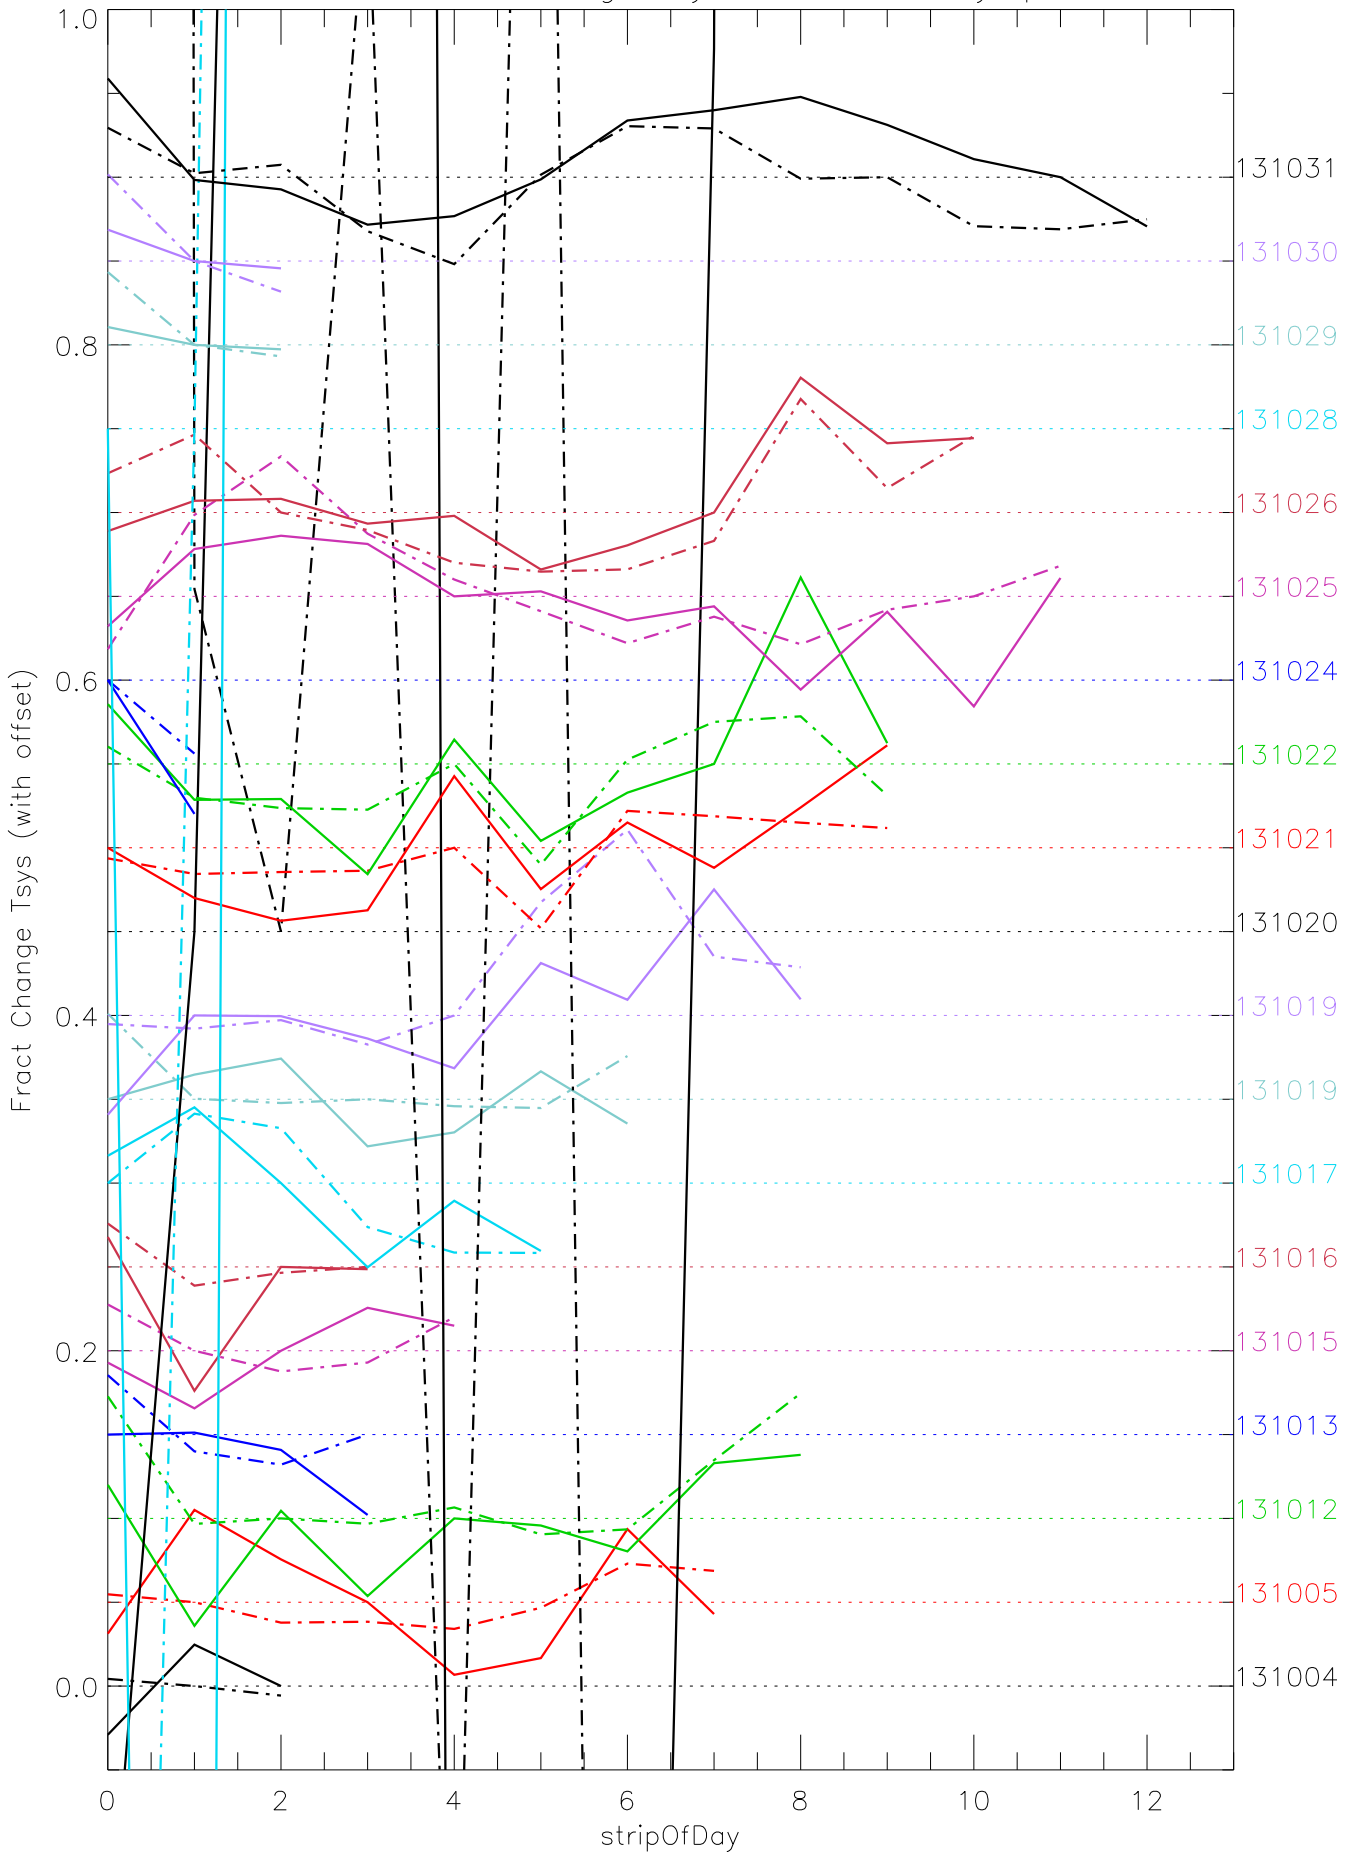

a2048 fractional change TsysK for each day. pixel:0

a2048 fractional change TsysK for each day. pixel:1

a2048 fractional change TsysK for each day. pixel:2

a2048 fractional change TsysK for each day. pixel:3

a2048 fractional change TsysK for each day. pixel:4

a2048 fractional change TsysK for each day. pixel:5