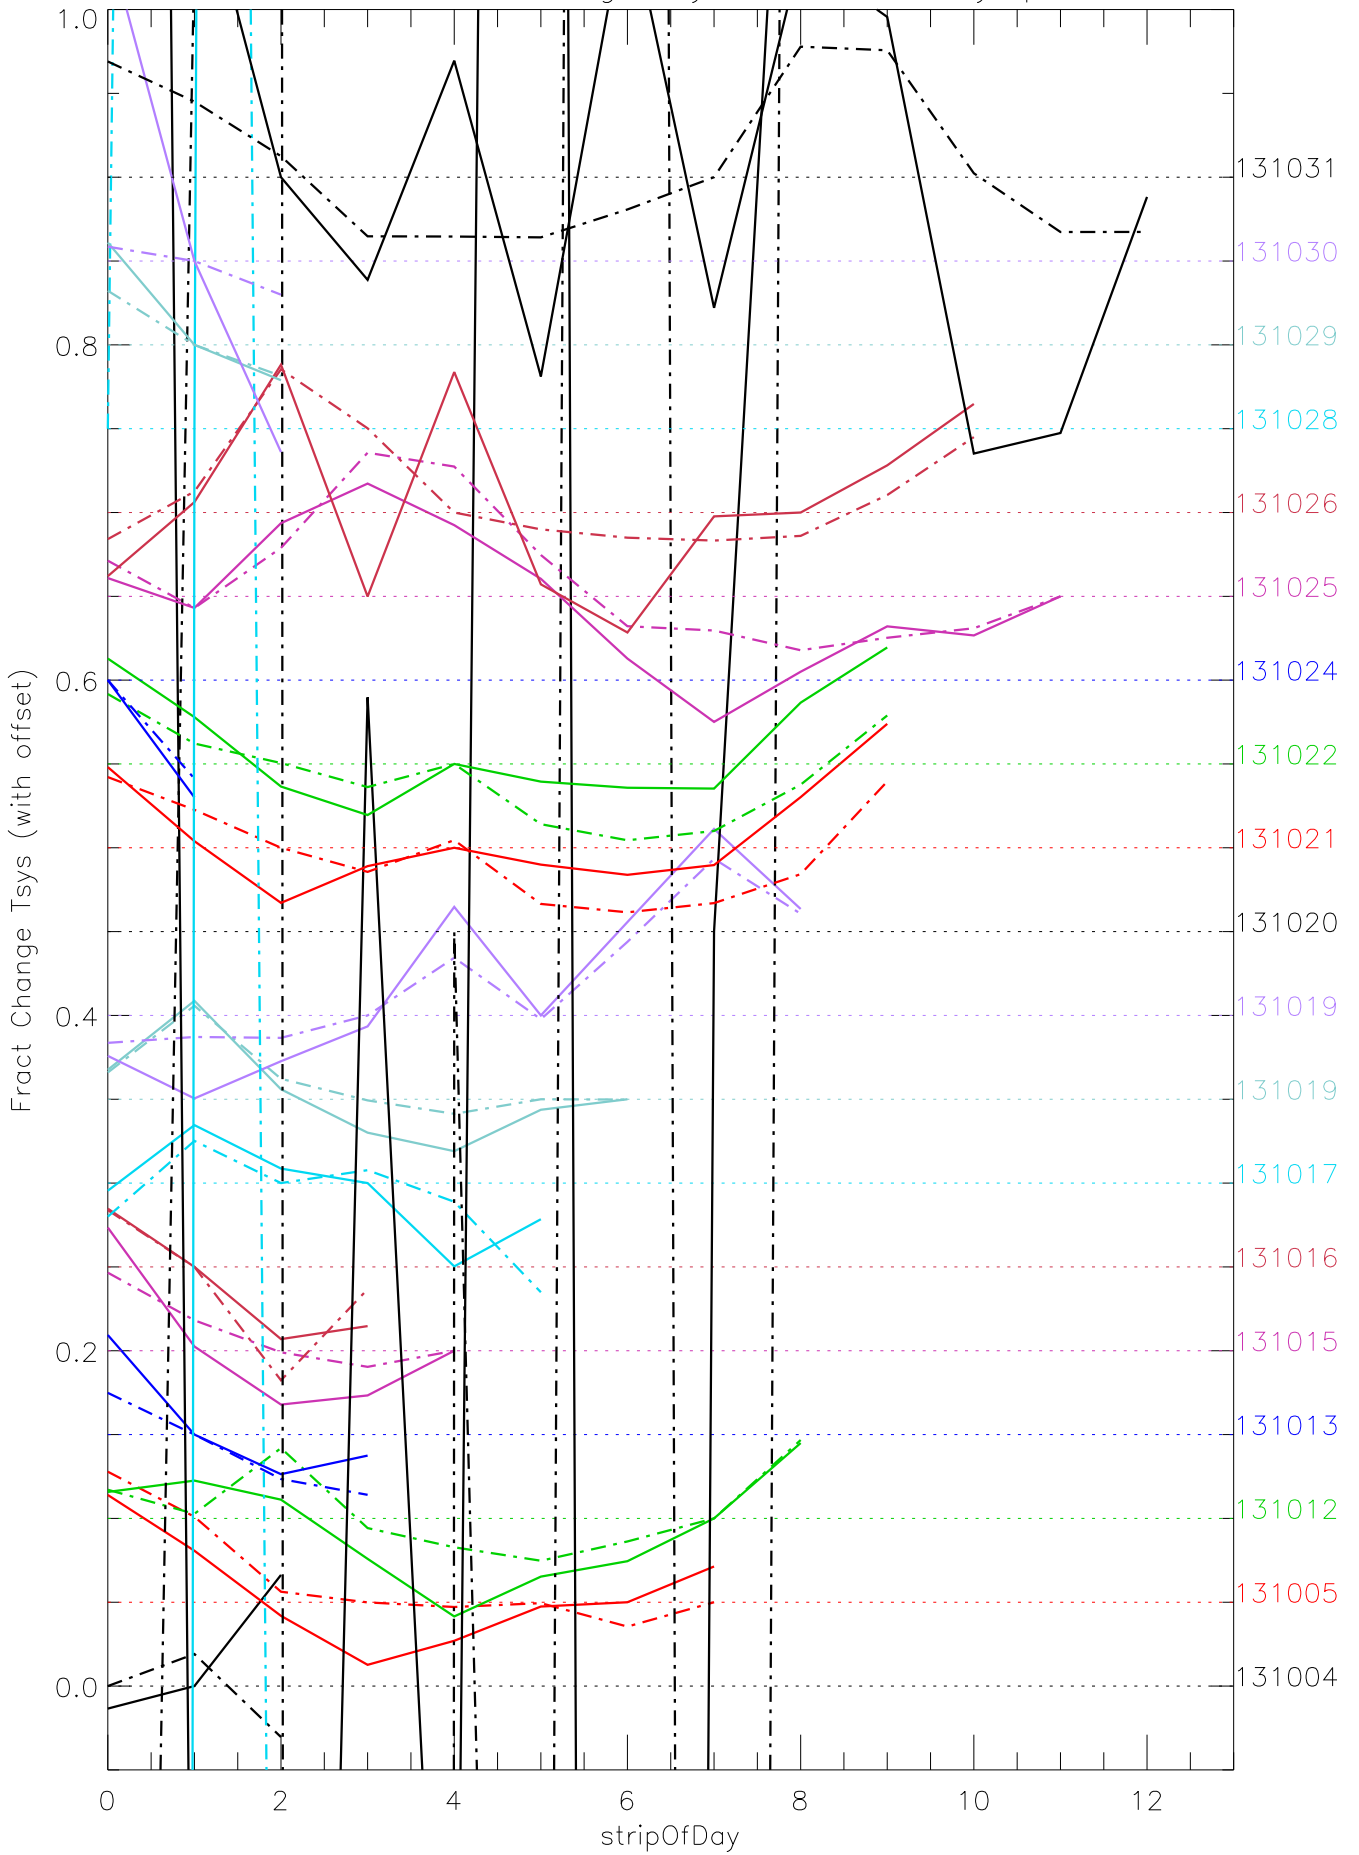

a2048 fractional change TsysK for each day. pixel:0

a2048 fractional change TsysK for each day. pixel:1

a2048 fractional change TsysK for each day. pixel:2

a2048 fractional change TsysK for each day. pixel:3

a2048 fractional change TsysK for each day. pixel:4

a2048 fractional change TsysK for each day. pixel:5