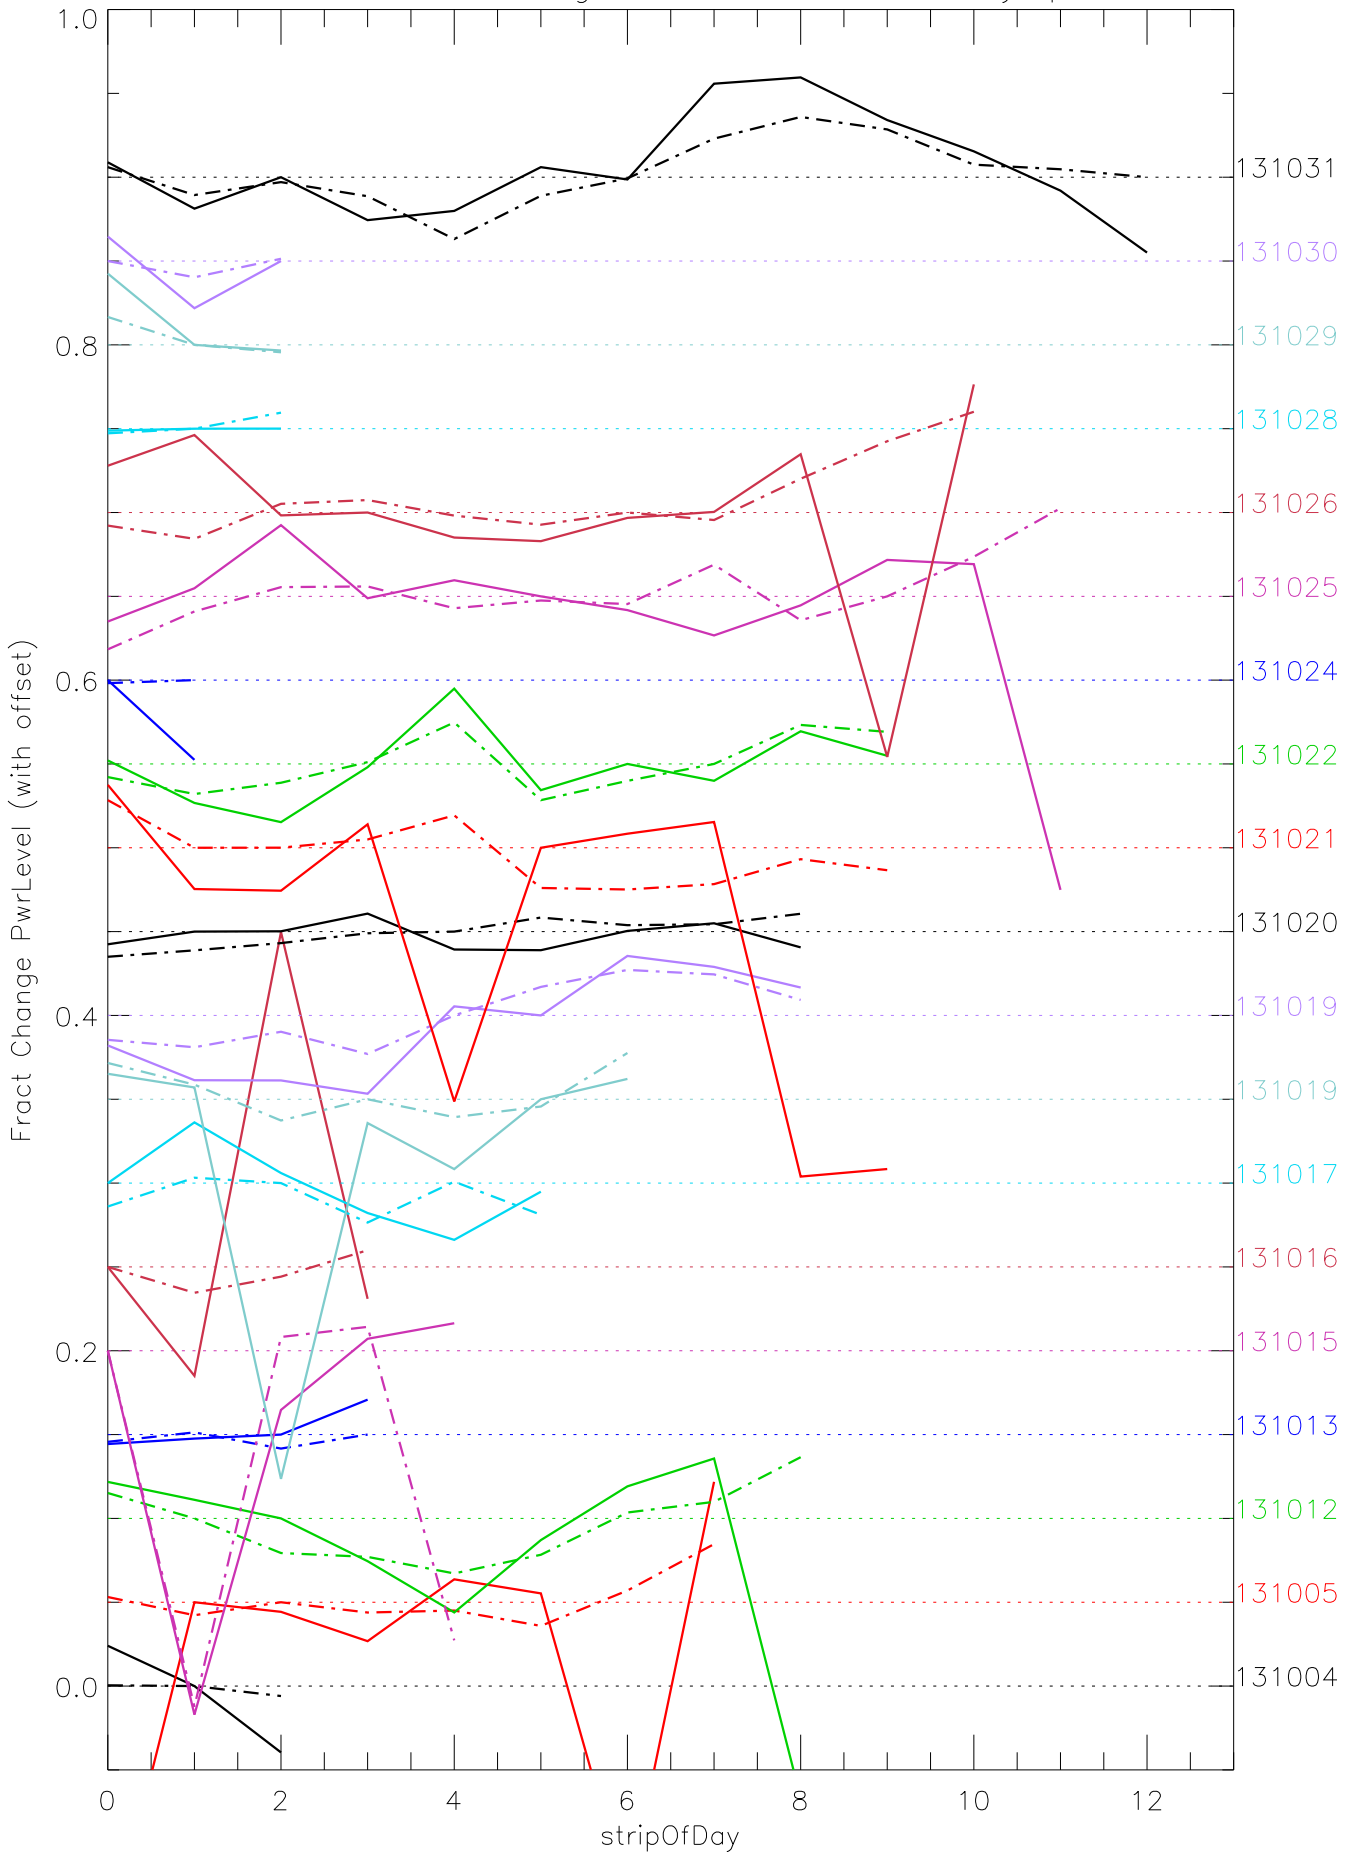

a2048 fractional change PwrLevel for each day. pixel:0

a2048 fractional change PwrLevel for each day. pixel:1

a2048 fractional change PwrLevel for each day. pixel:2

a2048 fractional change PwrLevel for each day. pixel:3

a2048 fractional change PwrLevel for each day. pixel:4

a2048 fractional change PwrLevel for each day. pixel:5

a2048 fractional change PwrLevel for each day. pixel:6