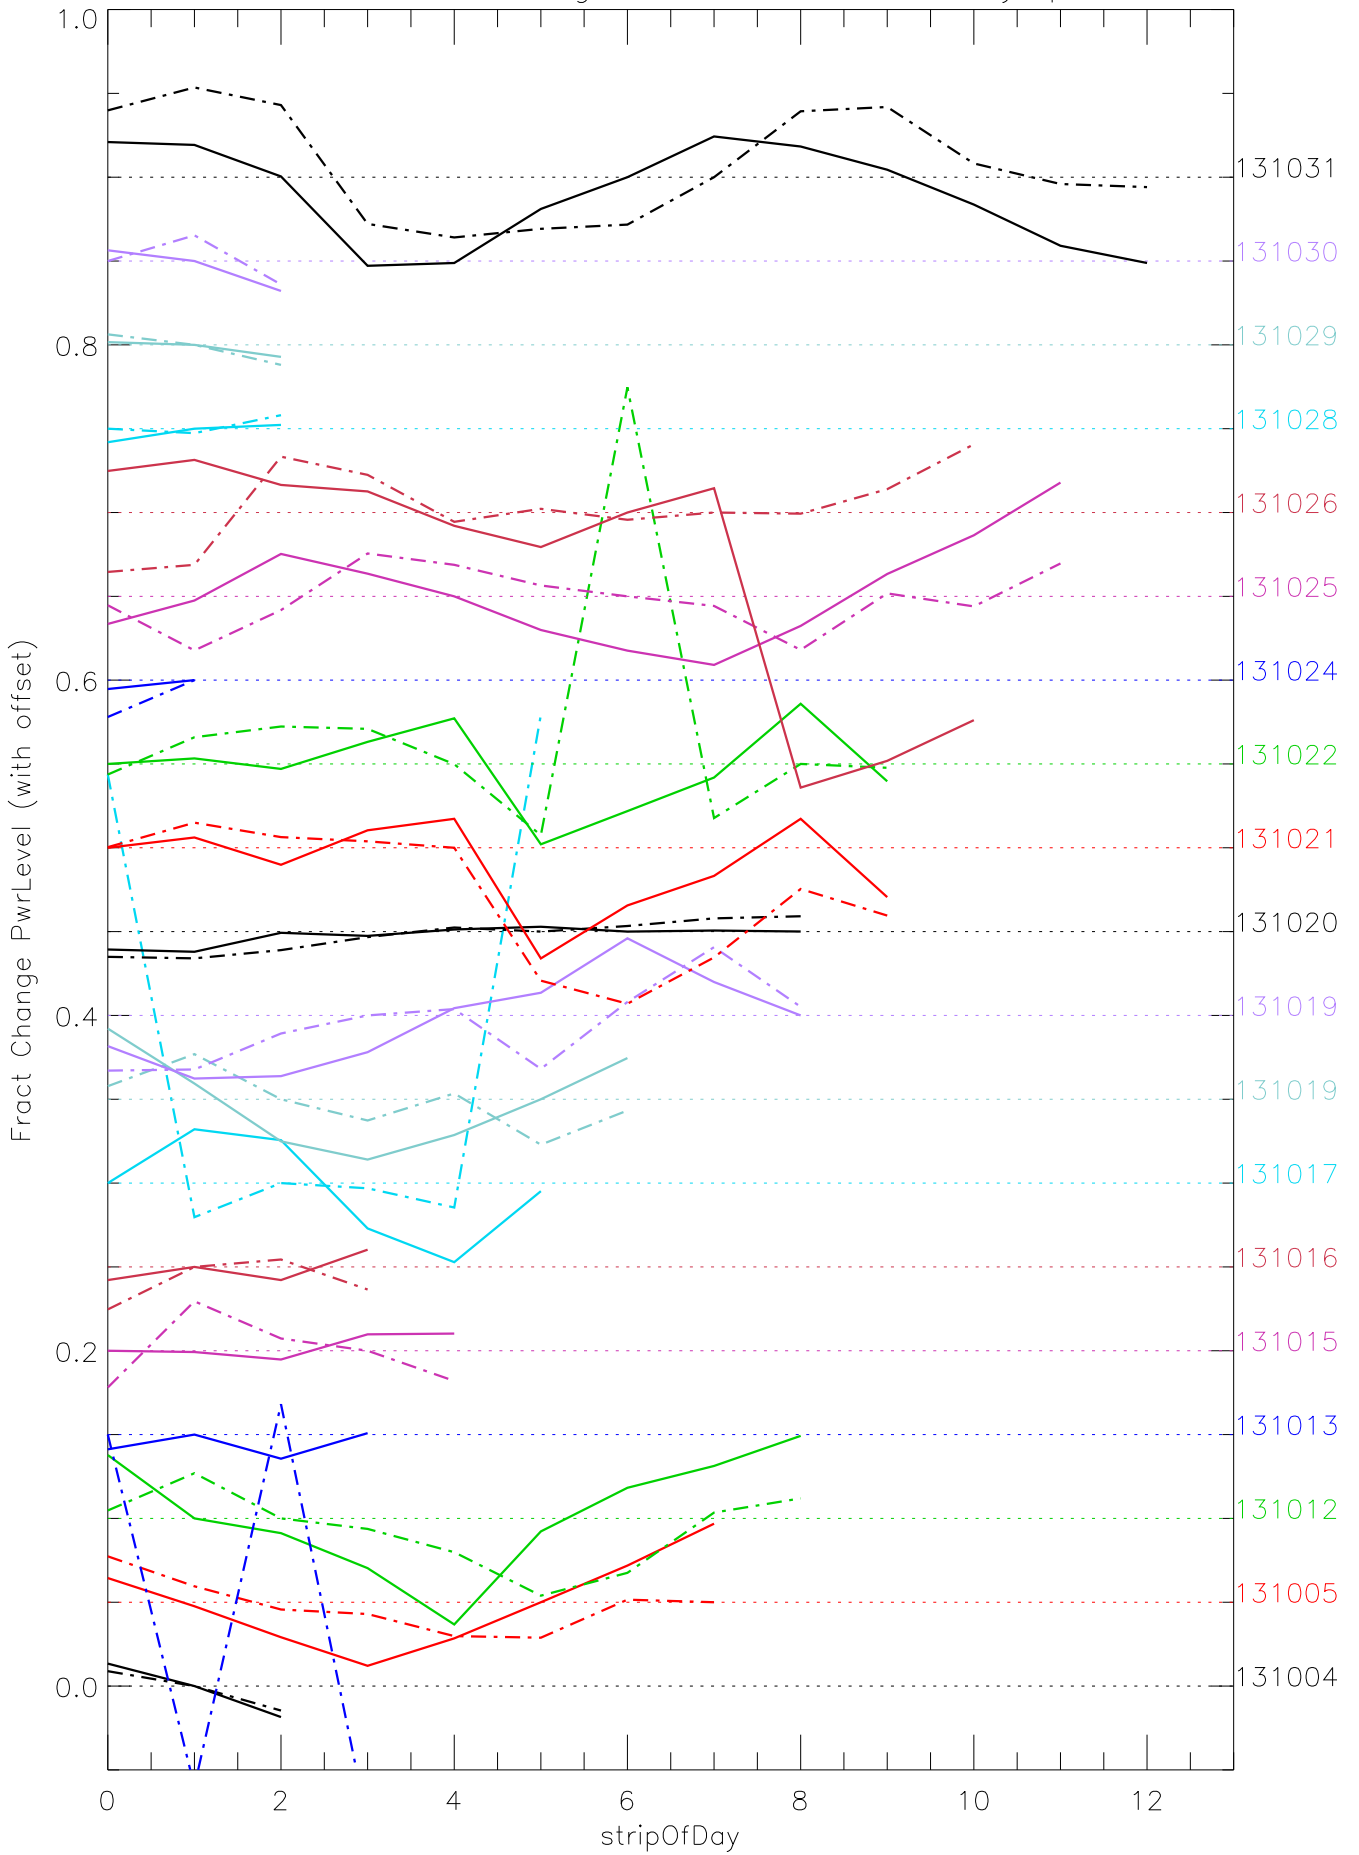

a2048 fractional change PwrLevel for each day. pixel:0

a2048 fractional change PwrLevel for each day. pixel:1

a2048 fractional change PwrLevel for each day. pixel:2

a2048 fractional change PwrLevel for each day. pixel:3

a2048 fractional change PwrLevel for each day. pixel:4

a2048 fractional change PwrLevel for each day. pixel:5

a2048 fractional change PwrLevel for each day. pixel:6