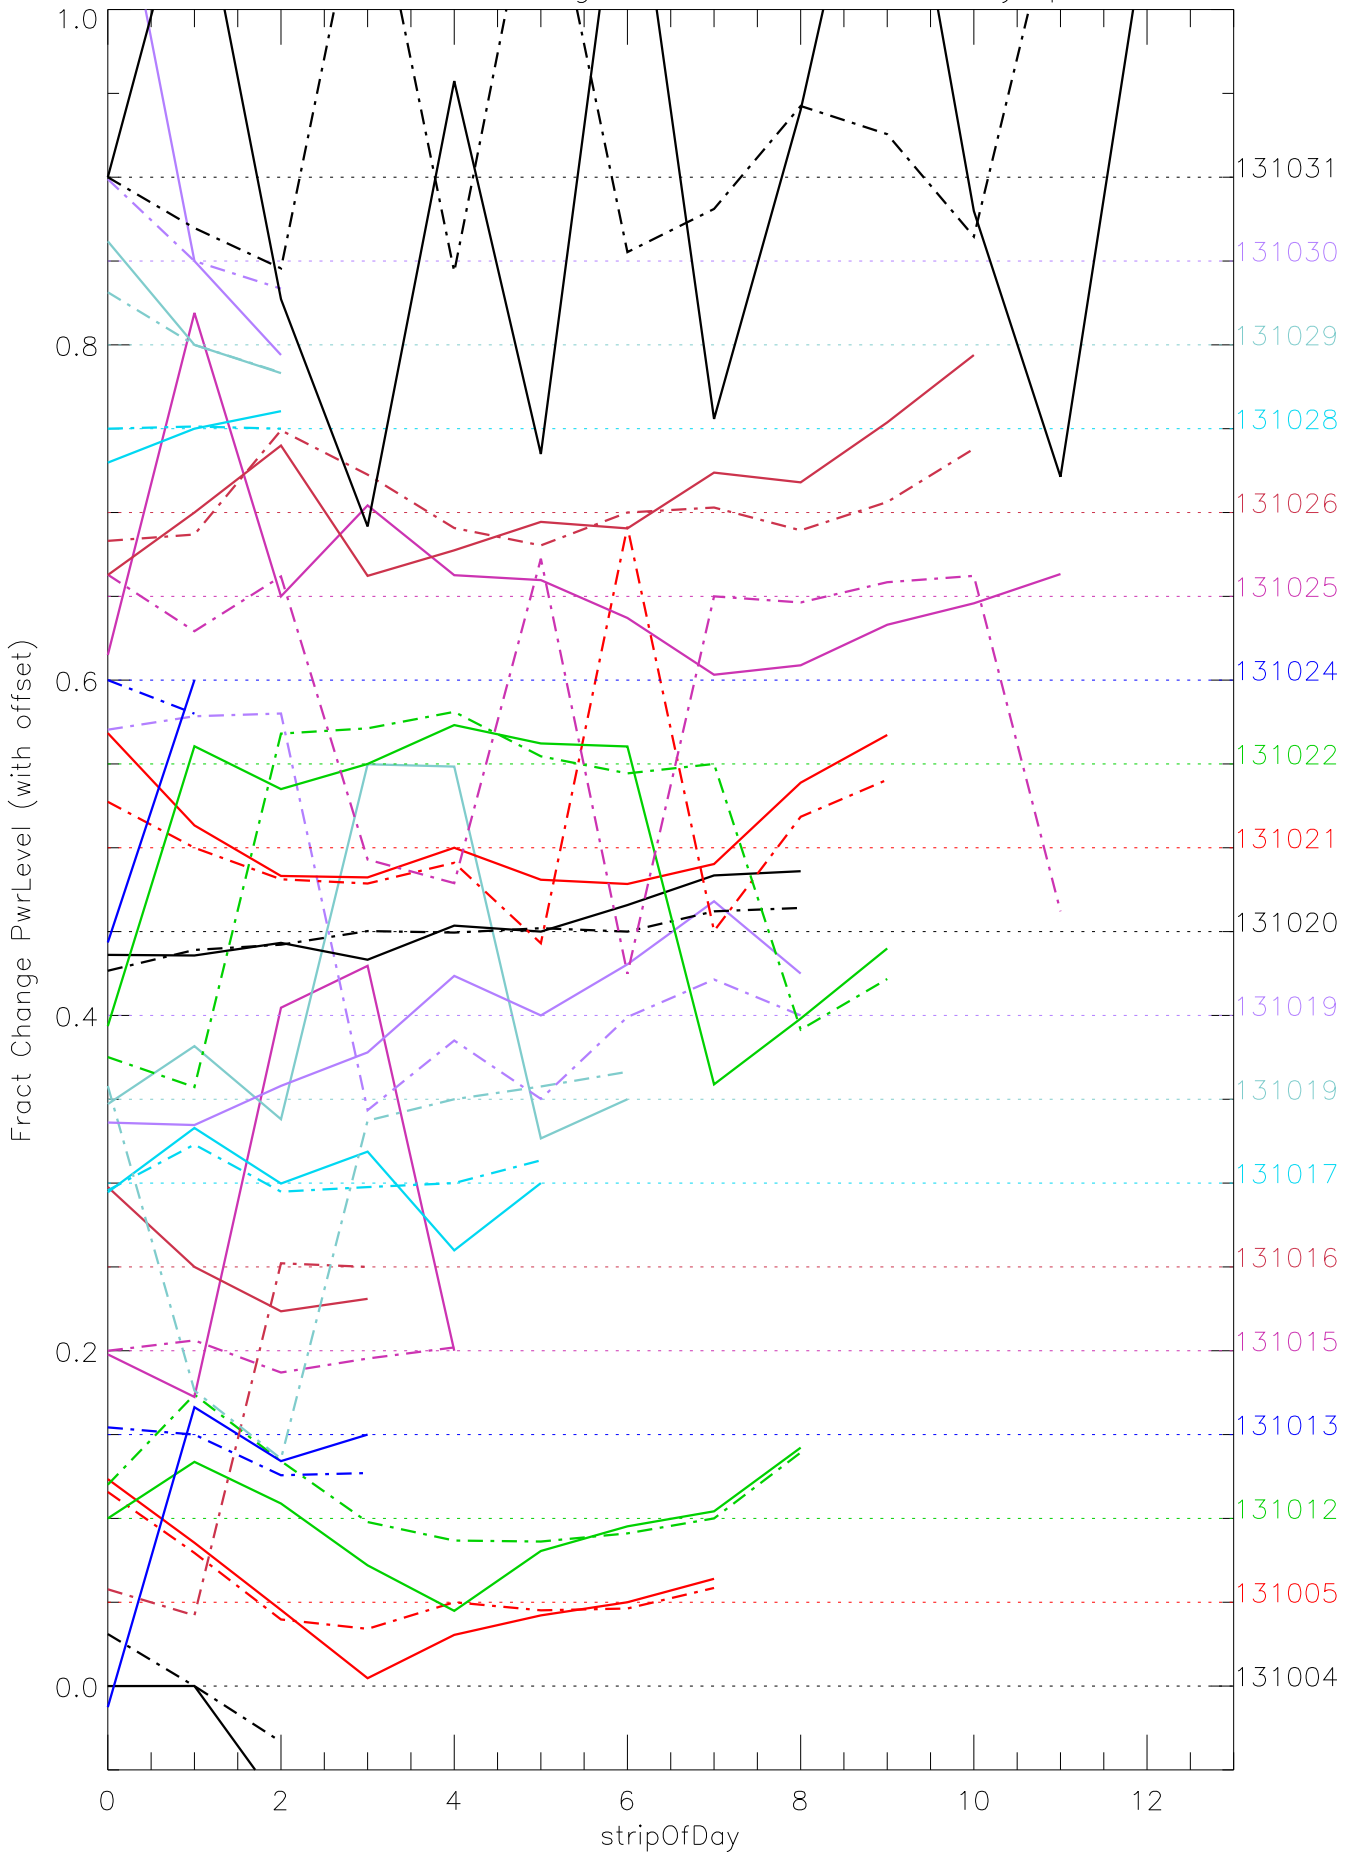

a2048 fractional change PwrLevel for each day. pixel:0

a2048 fractional change PwrLevel for each day. pixel:1

a2048 fractional change PwrLevel for each day. pixel:2

a2048 fractional change PwrLevel for each day. pixel:3

a2048 fractional change PwrLevel for each day. pixel:4

a2048 fractional change PwrLevel for each day. pixel:5

a2048 fractional change PwrLevel for each day. pixel:6