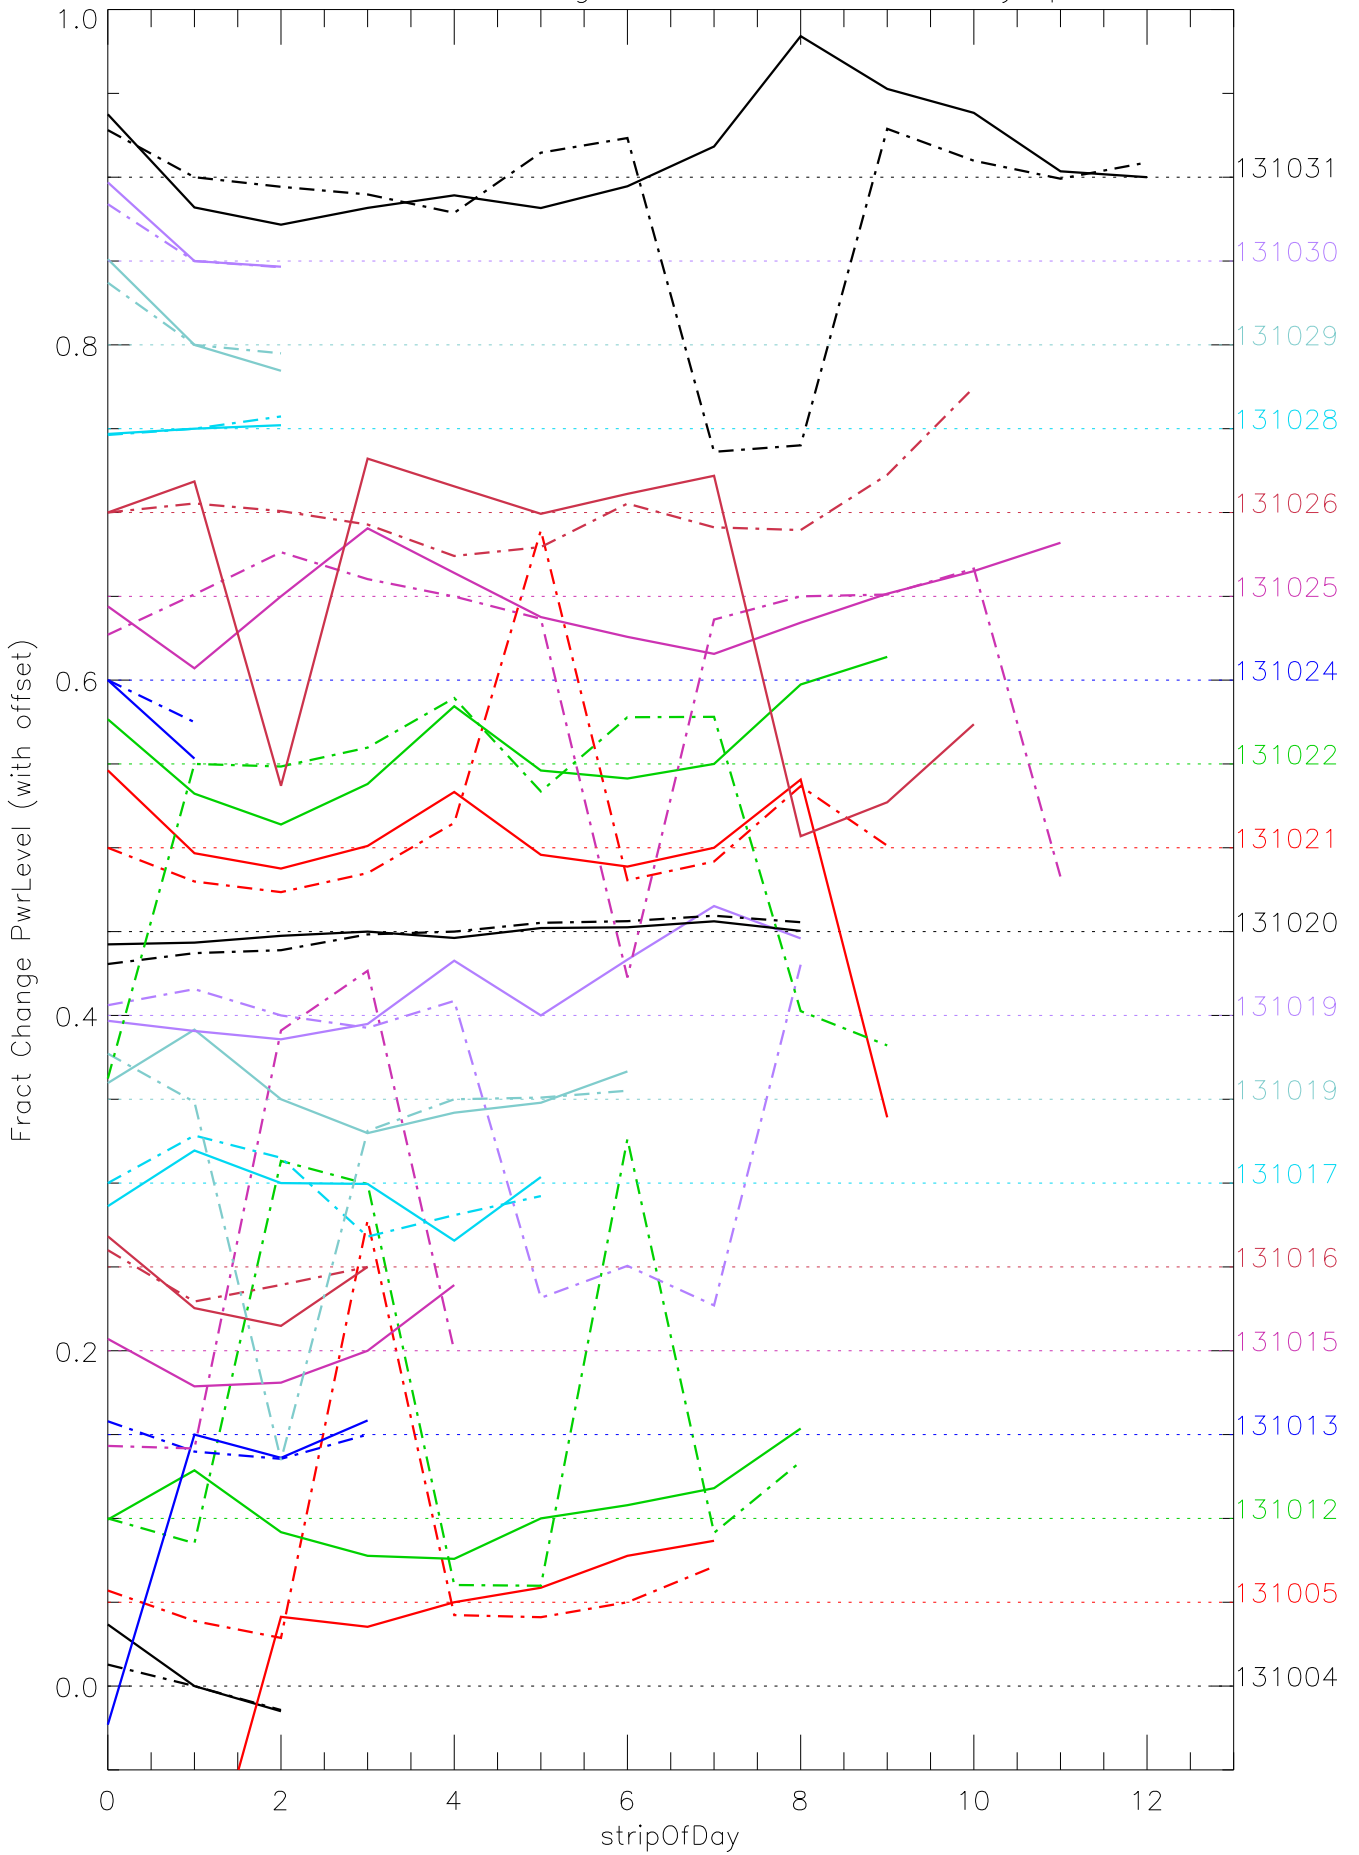

a2048 fractional change PwrLevel for each day. pixel:0

a2048 fractional change PwrLevel for each day. pixel:1

a2048 fractional change PwrLevel for each day. pixel:2

a2048 fractional change PwrLevel for each day. pixel:3

a2048 fractional change PwrLevel for each day. pixel:4

a2048 fractional change PwrLevel for each day. pixel:5

a2048 fractional change PwrLevel for each day. pixel:6