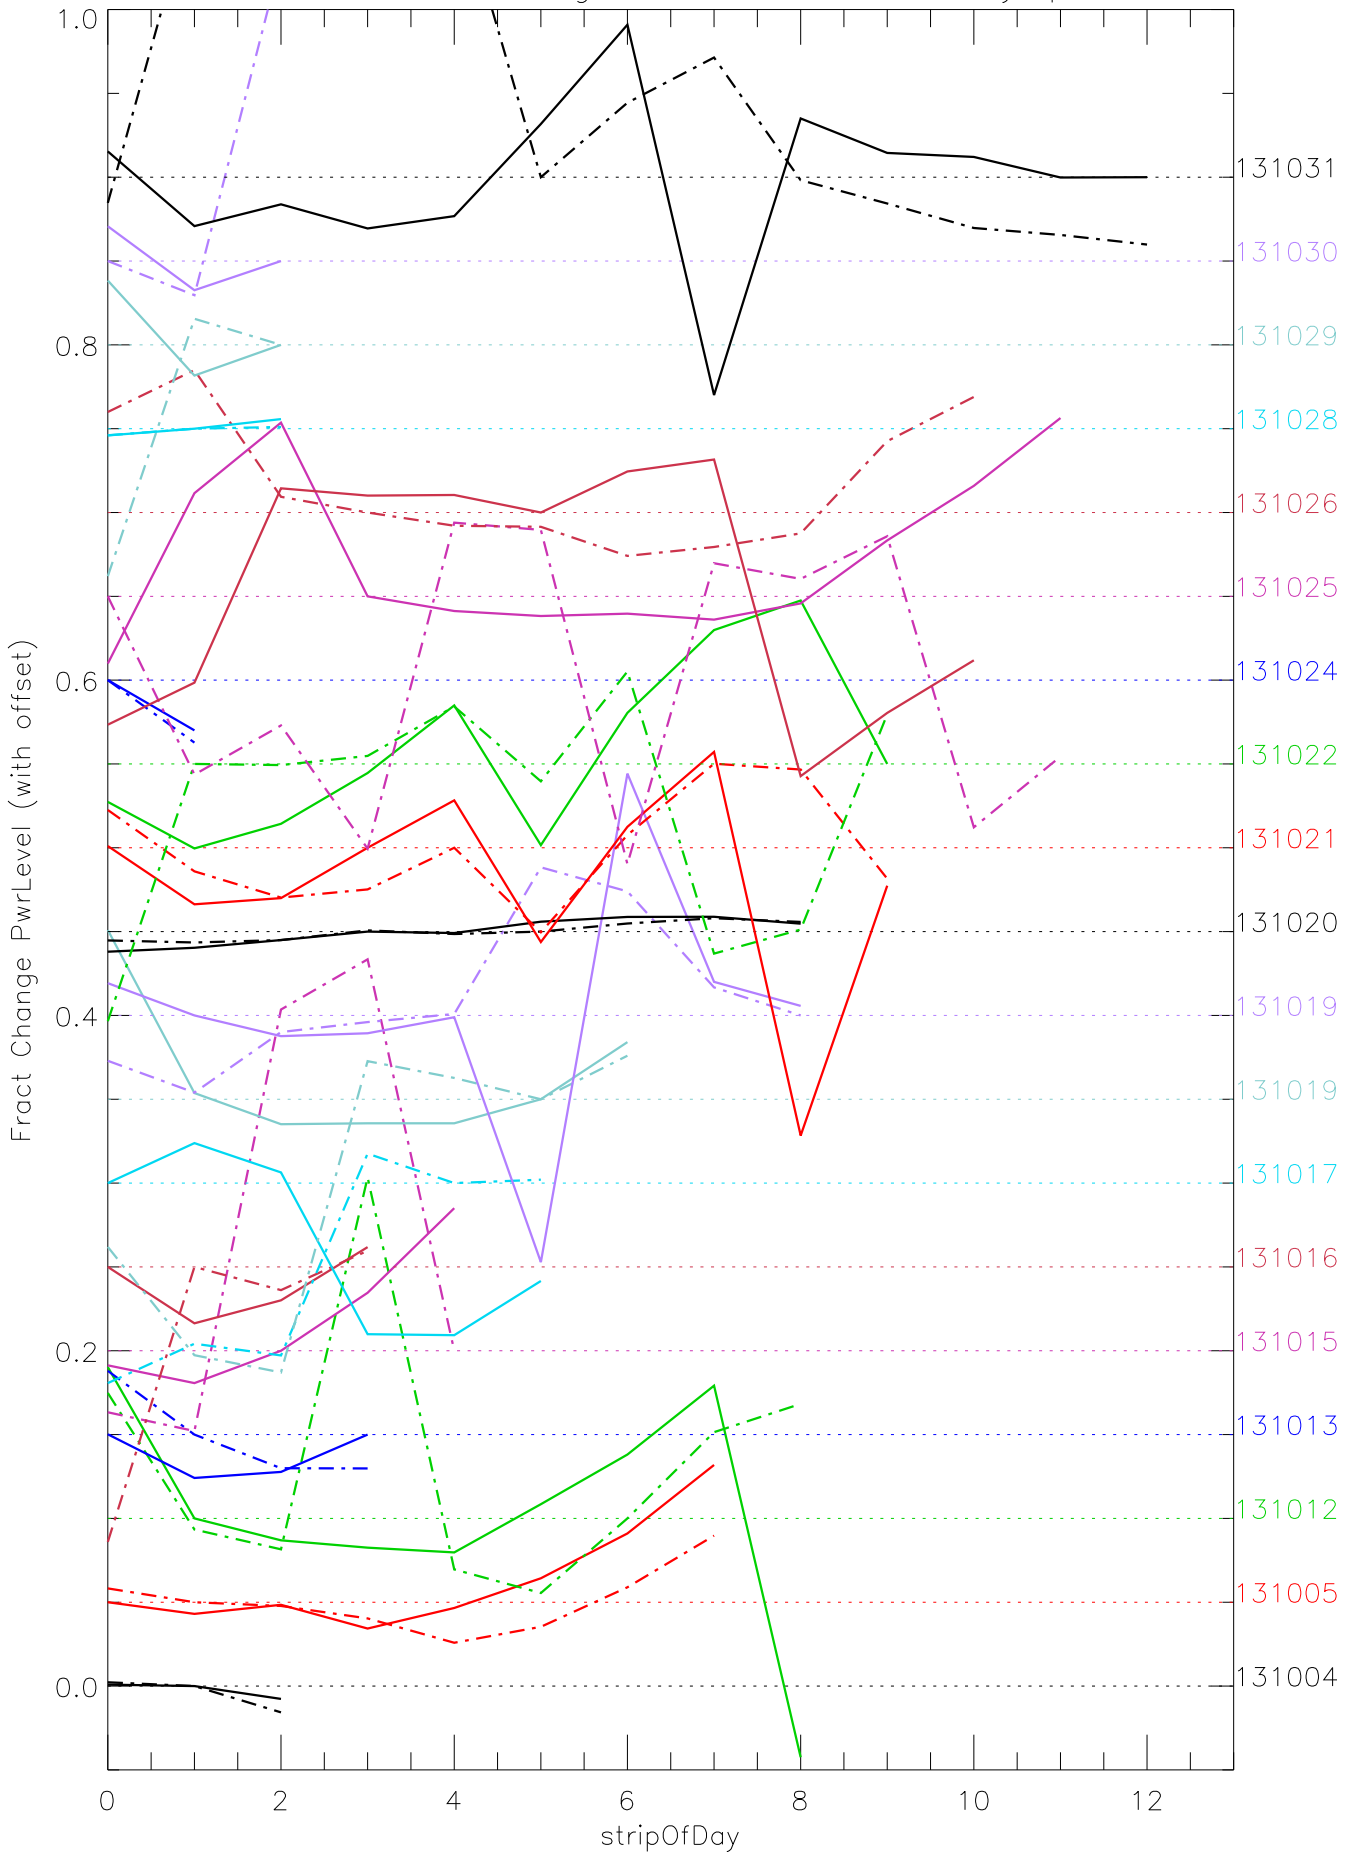

a2048 fractional change PwrLevel for each day. pixel:0

a2048 fractional change PwrLevel for each day. pixel:1

a2048 fractional change PwrLevel for each day. pixel:2

a2048 fractional change PwrLevel for each day. pixel:3

a2048 fractional change PwrLevel for each day. pixel:4

a2048 fractional change PwrLevel for each day. pixel:5

a2048 fractional change PwrLevel for each day. pixel:6