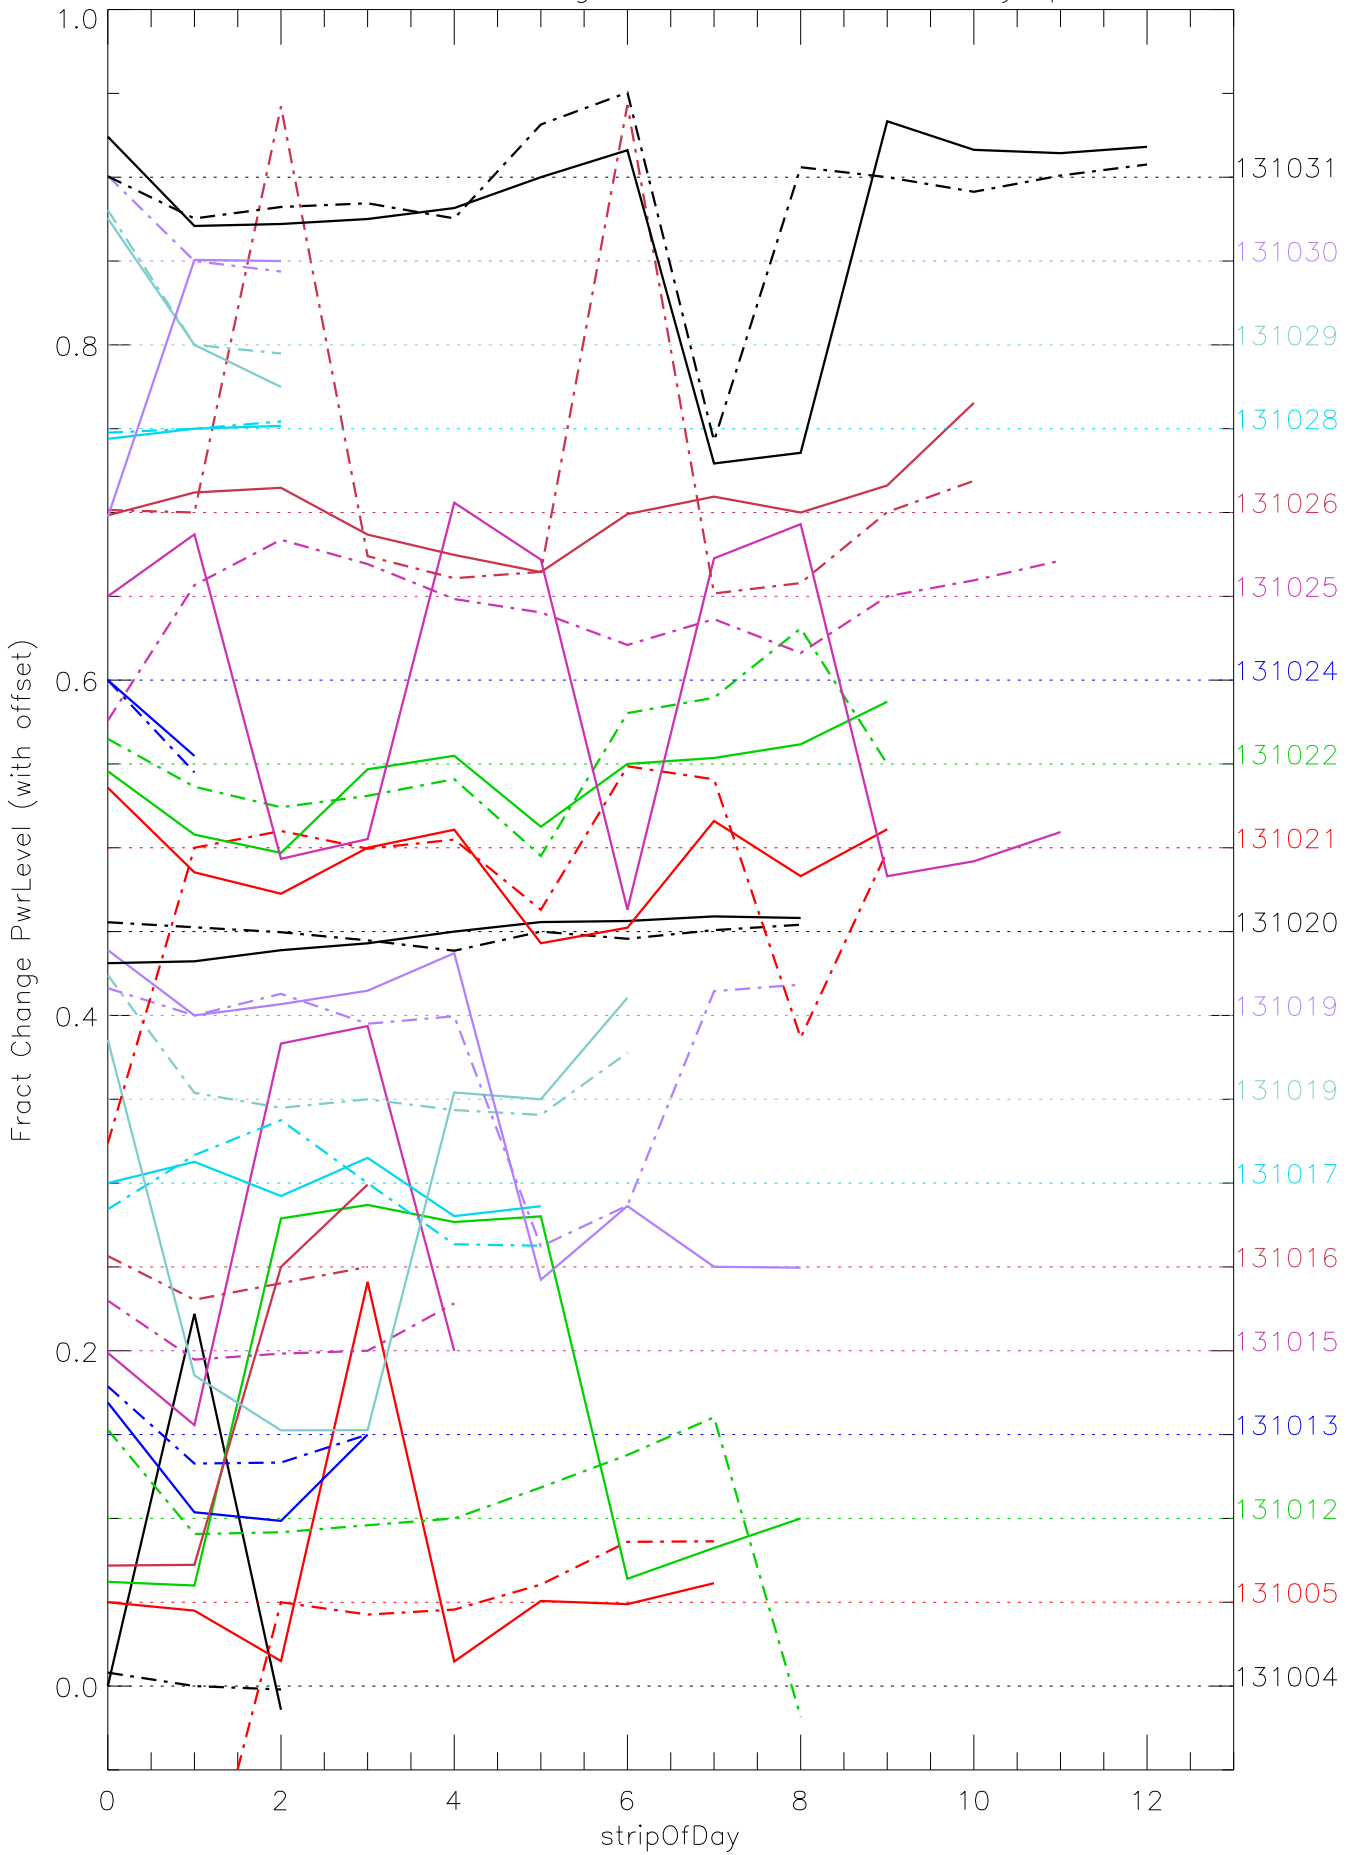

a2048 fractional change PwrLevel for each day. pixel:0

a2048 fractional change PwrLevel for each day. pixel:1

a2048 fractional change PwrLevel for each day. pixel:2

a2048 fractional change PwrLevel for each day. pixel:3

a2048 fractional change PwrLevel for each day. pixel:4

a2048 fractional change PwrLevel for each day. pixel:5

a2048 fractional change PwrLevel for each day. pixel:6