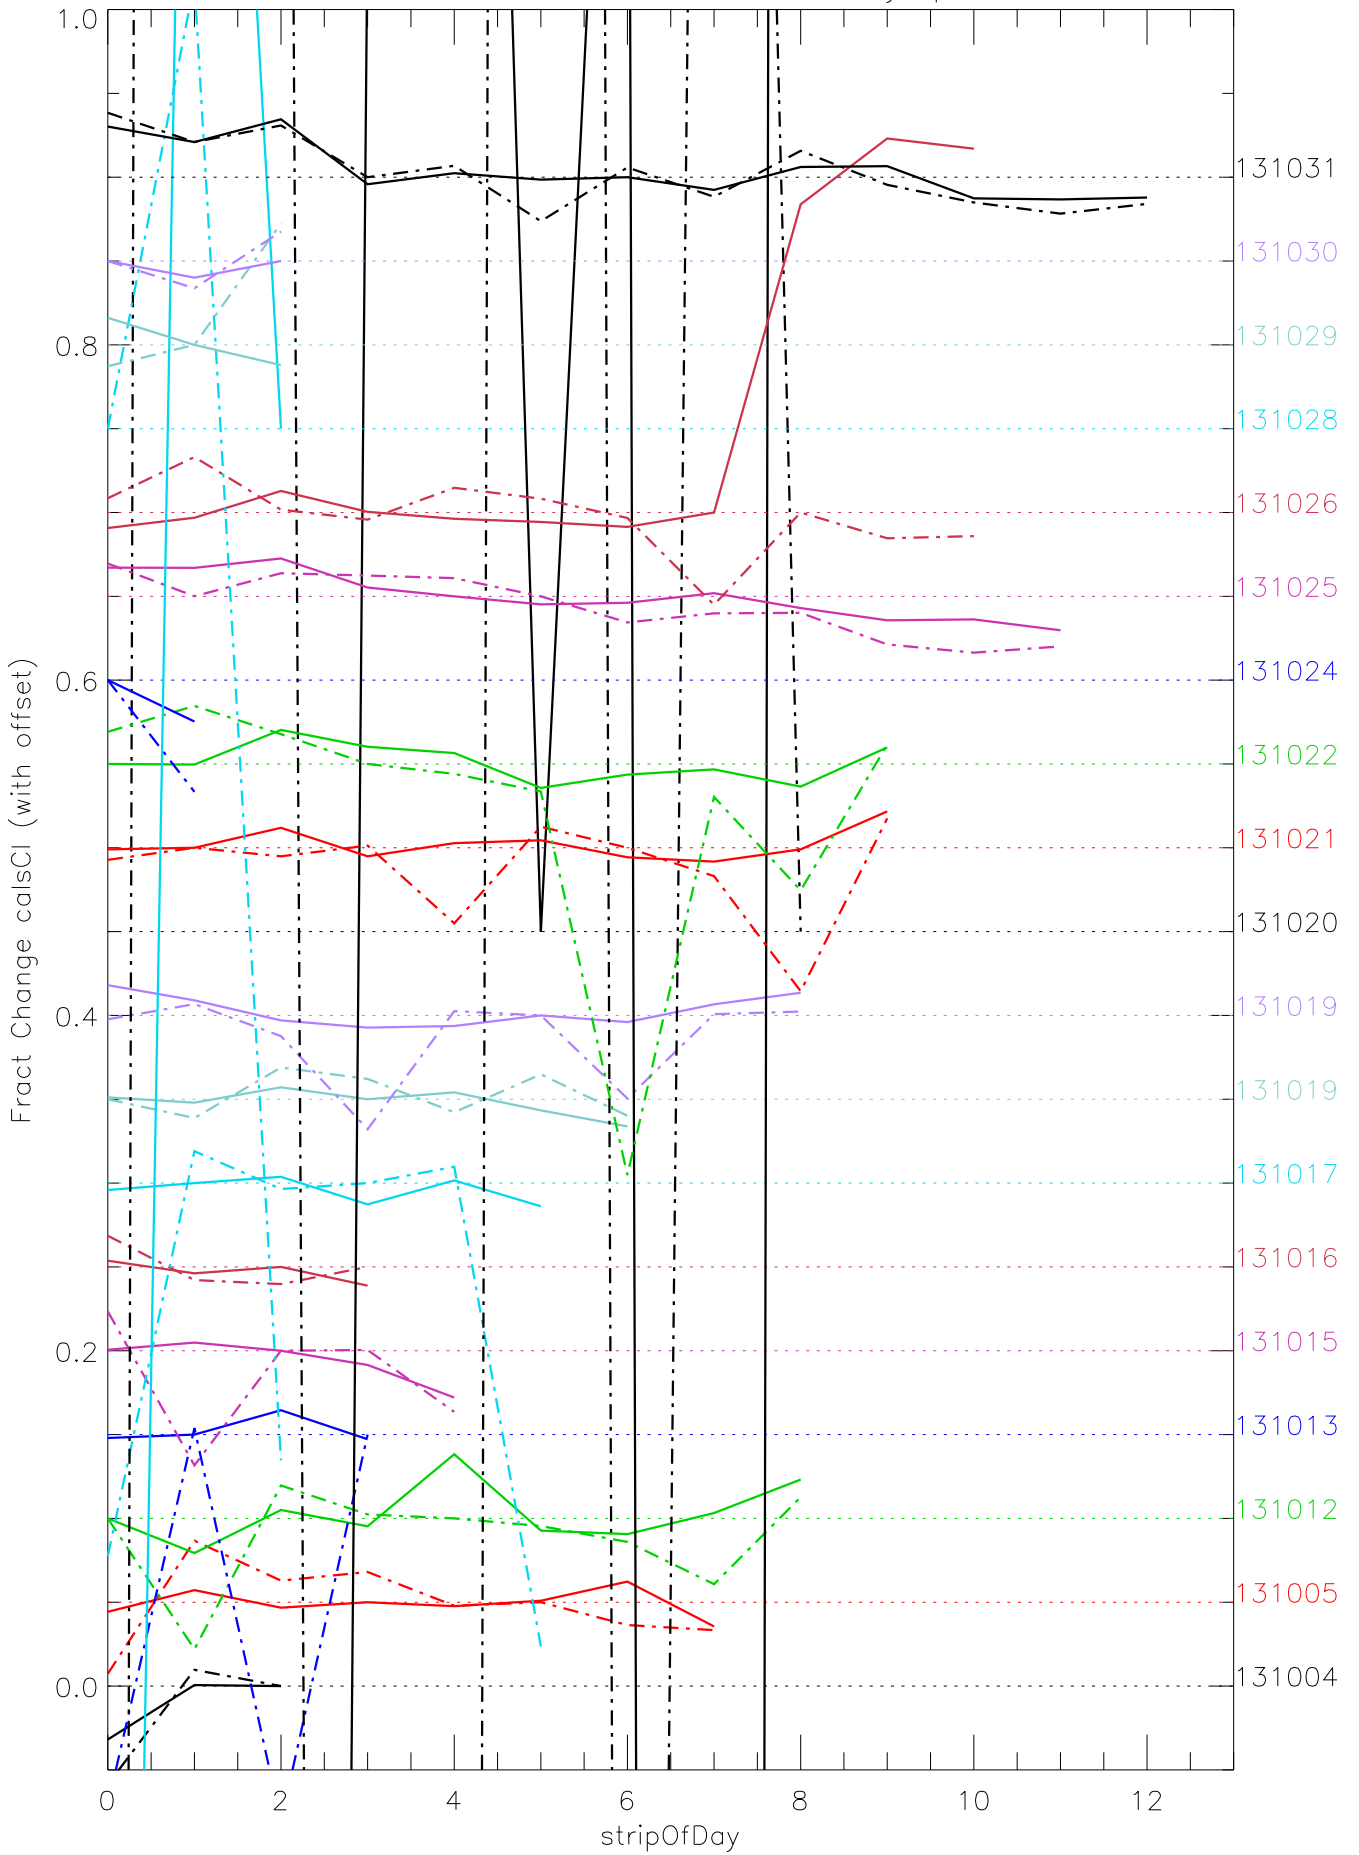

a2048 calsci factors for each day. pixel:0

a2048 calsci factors for each day. pixel:1

a2048 calsci factors for each day. pixel:2

a2048 calsci factors for each day. pixel:3

a2048 calsci factors for each day. pixel:4

a2048 calsci factors for each day. pixel:5

a2048 calsci factors for each day. pixel:6