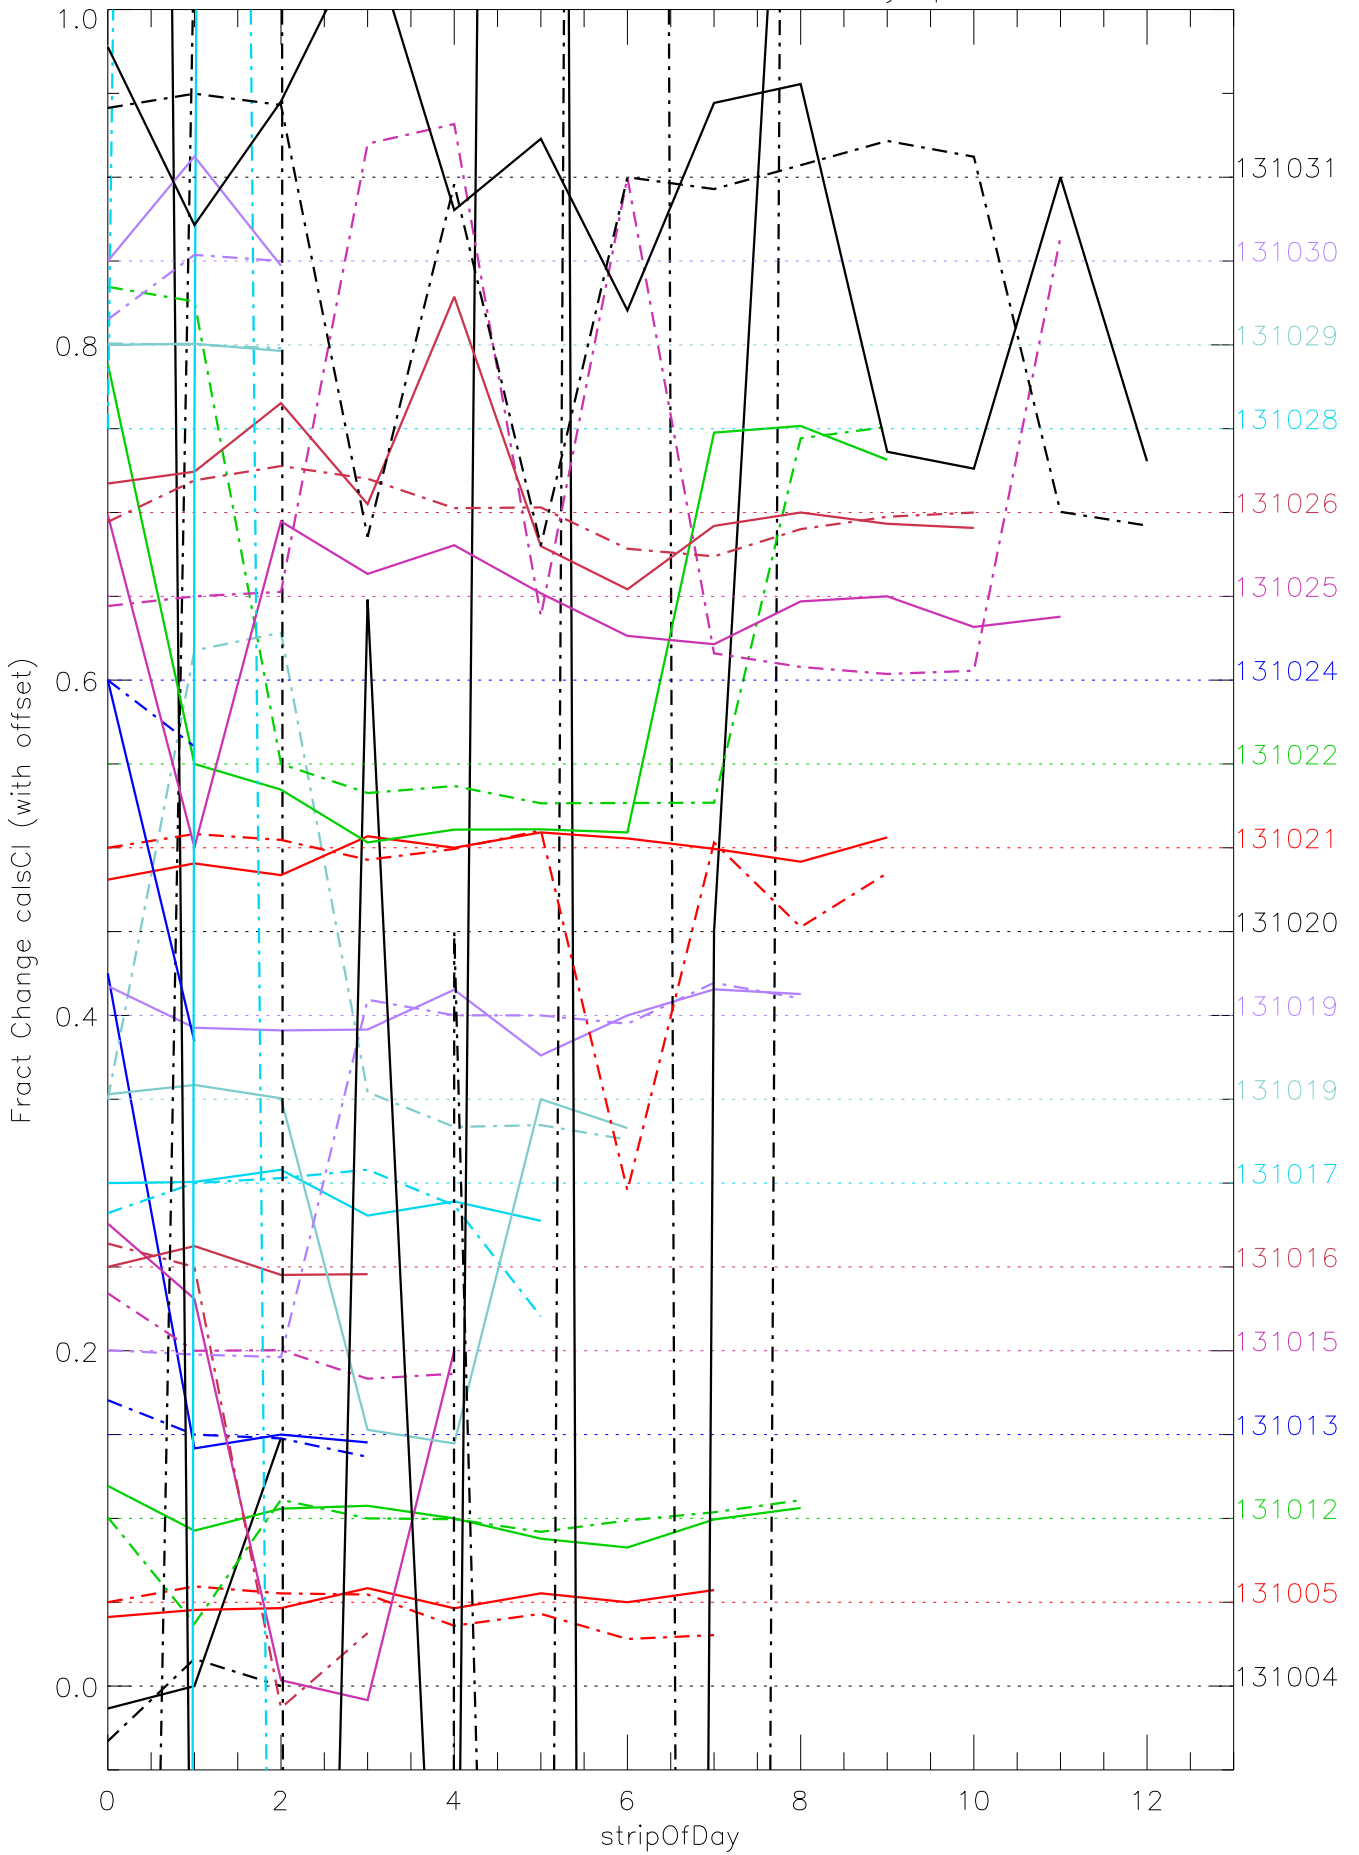

a2048 calsci factors for each day. pixel:0

a2048 calsci factors for each day. pixel:1

a2048 calsci factors for each day. pixel:2

a2048 calsci factors for each day. pixel:3

a2048 calsci factors for each day. pixel:4

a2048 calsci factors for each day. pixel:5

a2048 calsci factors for each day. pixel:6