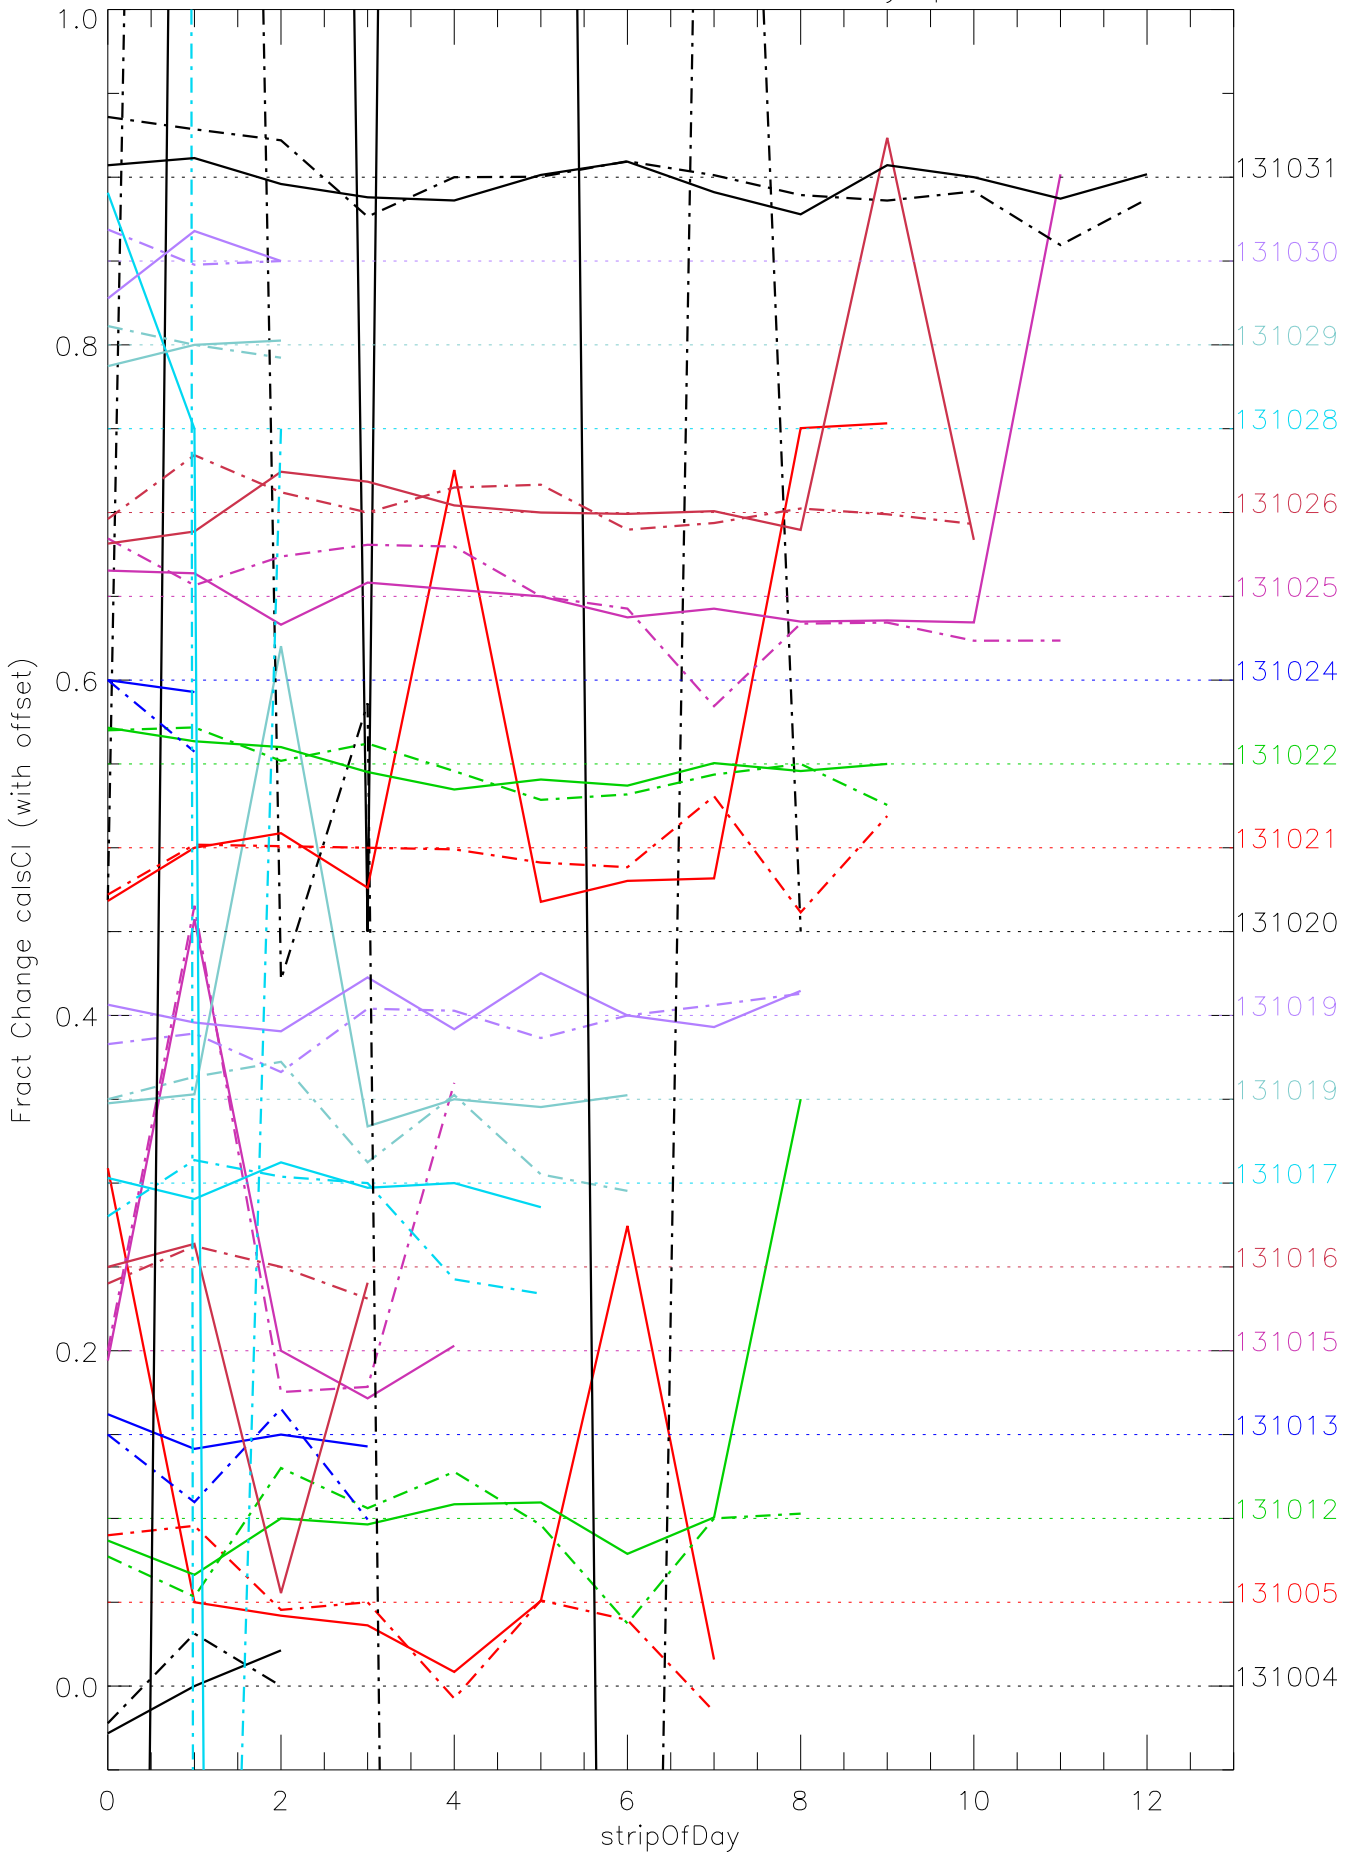

a2048 calsci factors for each day. pixel:0

a2048 calsci factors for each day. pixel:1

a2048 calsci factors for each day. pixel:2

a2048 calsci factors for each day. pixel:3

a2048 calsci factors for each day. pixel:4

a2048 calsci factors for each day. pixel:5

a2048 calsci factors for each day. pixel:6