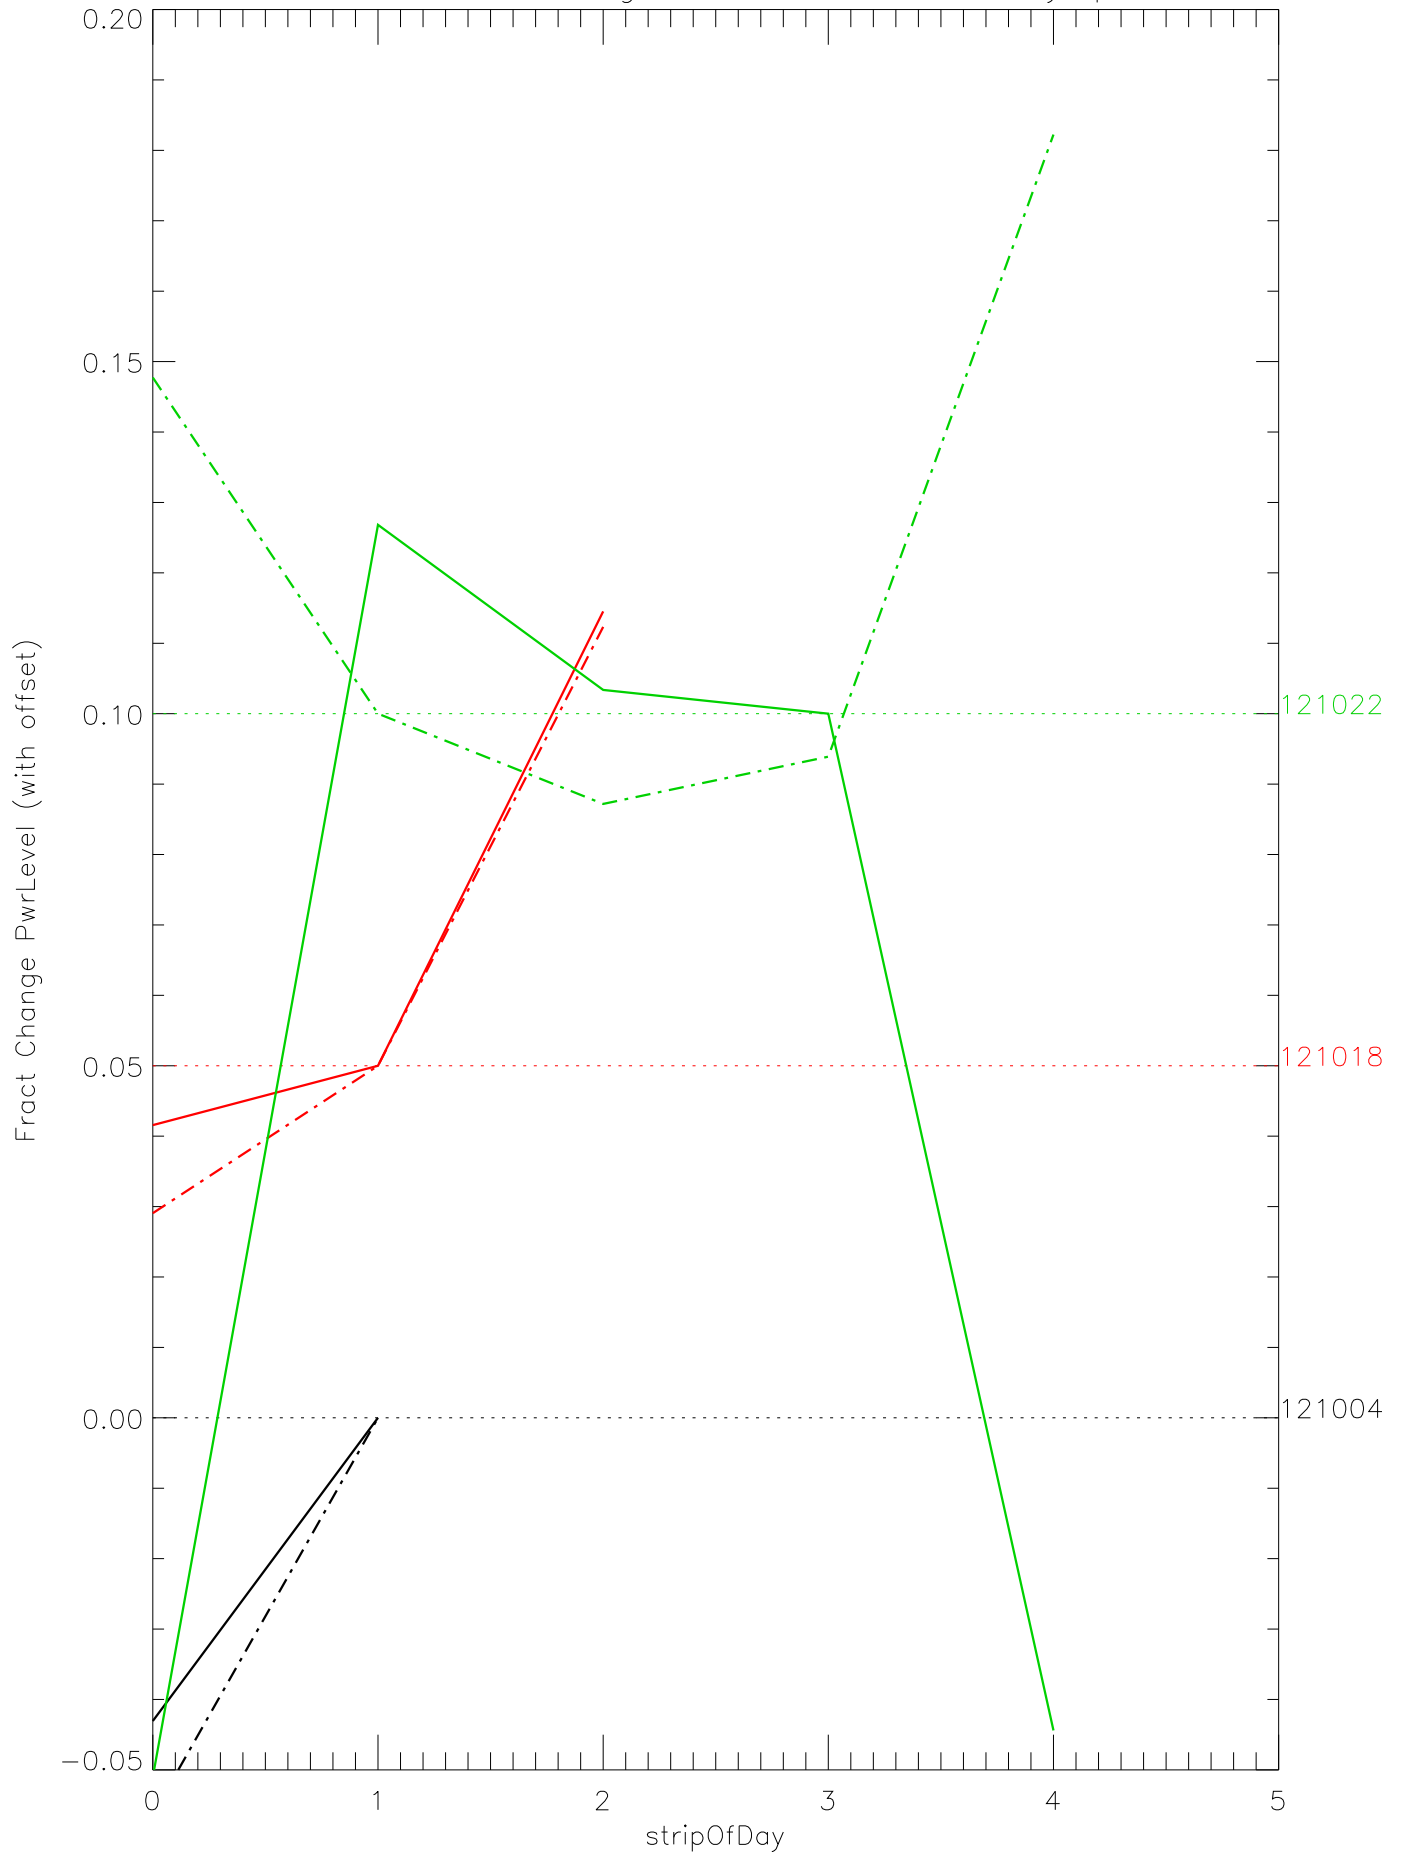

a2048 fractional change PwrLevel for each day. pixel:0

a2048 fractional change PwrLevel for each day. pixel:1

a2048 fractional change PwrLevel for each day. pixel:2

a2048 fractional change PwrLevel for each day. pixel:3

a2048 fractional change PwrLevel for each day. pixel:4

a2048 fractional change PwrLevel for each day. pixel:5

a2048 fractional change PwrLevel for each day. pixel:6