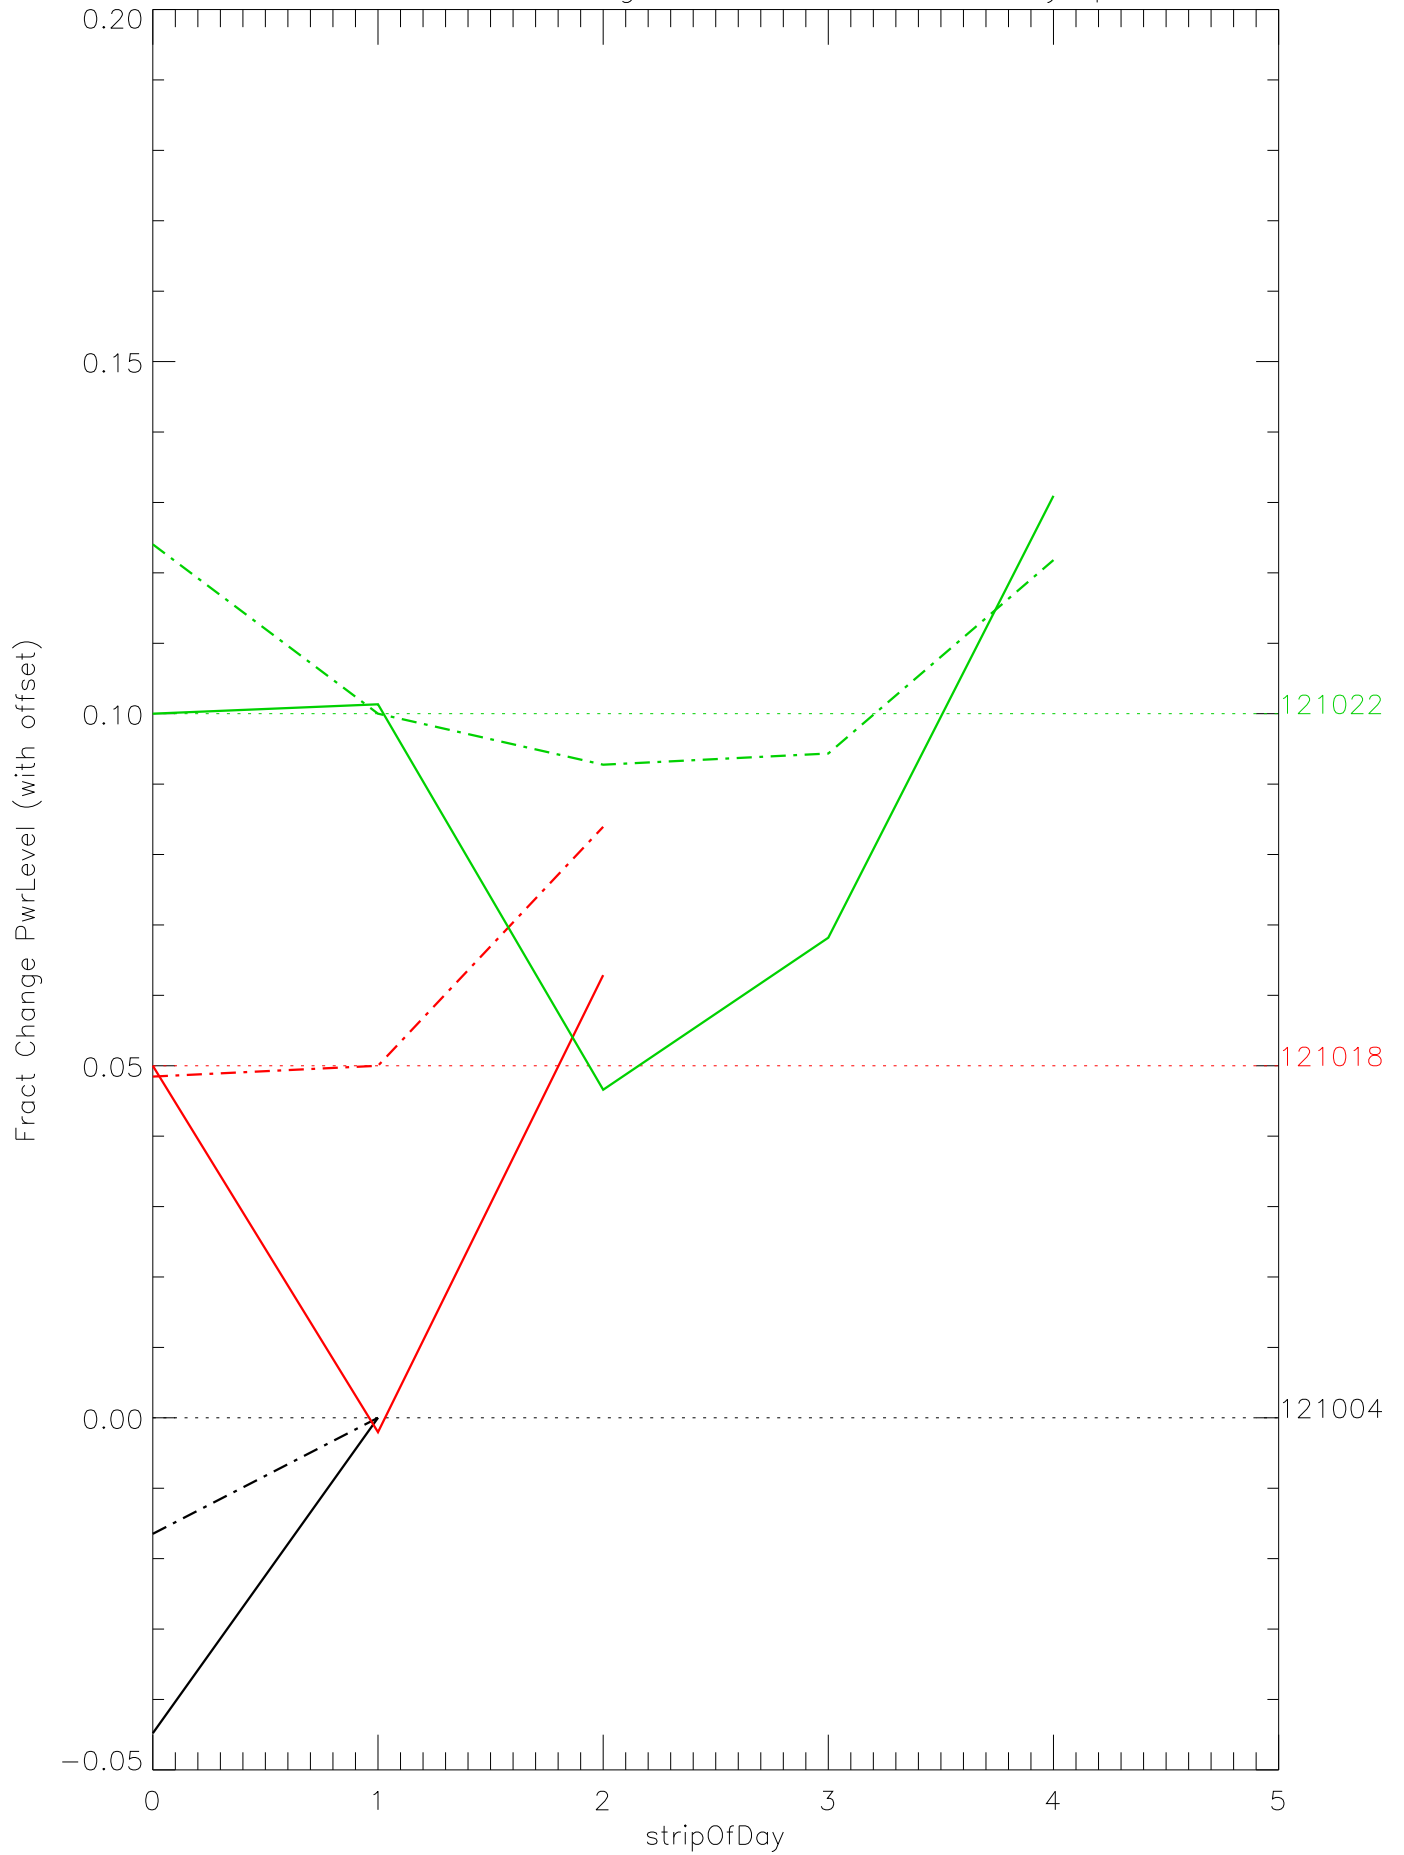

a2048 fractional change PwrLevel for each day. pixel:0

a2048 fractional change PwrLevel for each day. pixel:1

a2048 fractional change PwrLevel for each day. pixel:2

a2048 fractional change PwrLevel for each day. pixel:3

a2048 fractional change PwrLevel for each day. pixel:4

a2048 fractional change PwrLevel for each day. pixel:5

a2048 fractional change PwrLevel for each day. pixel:6