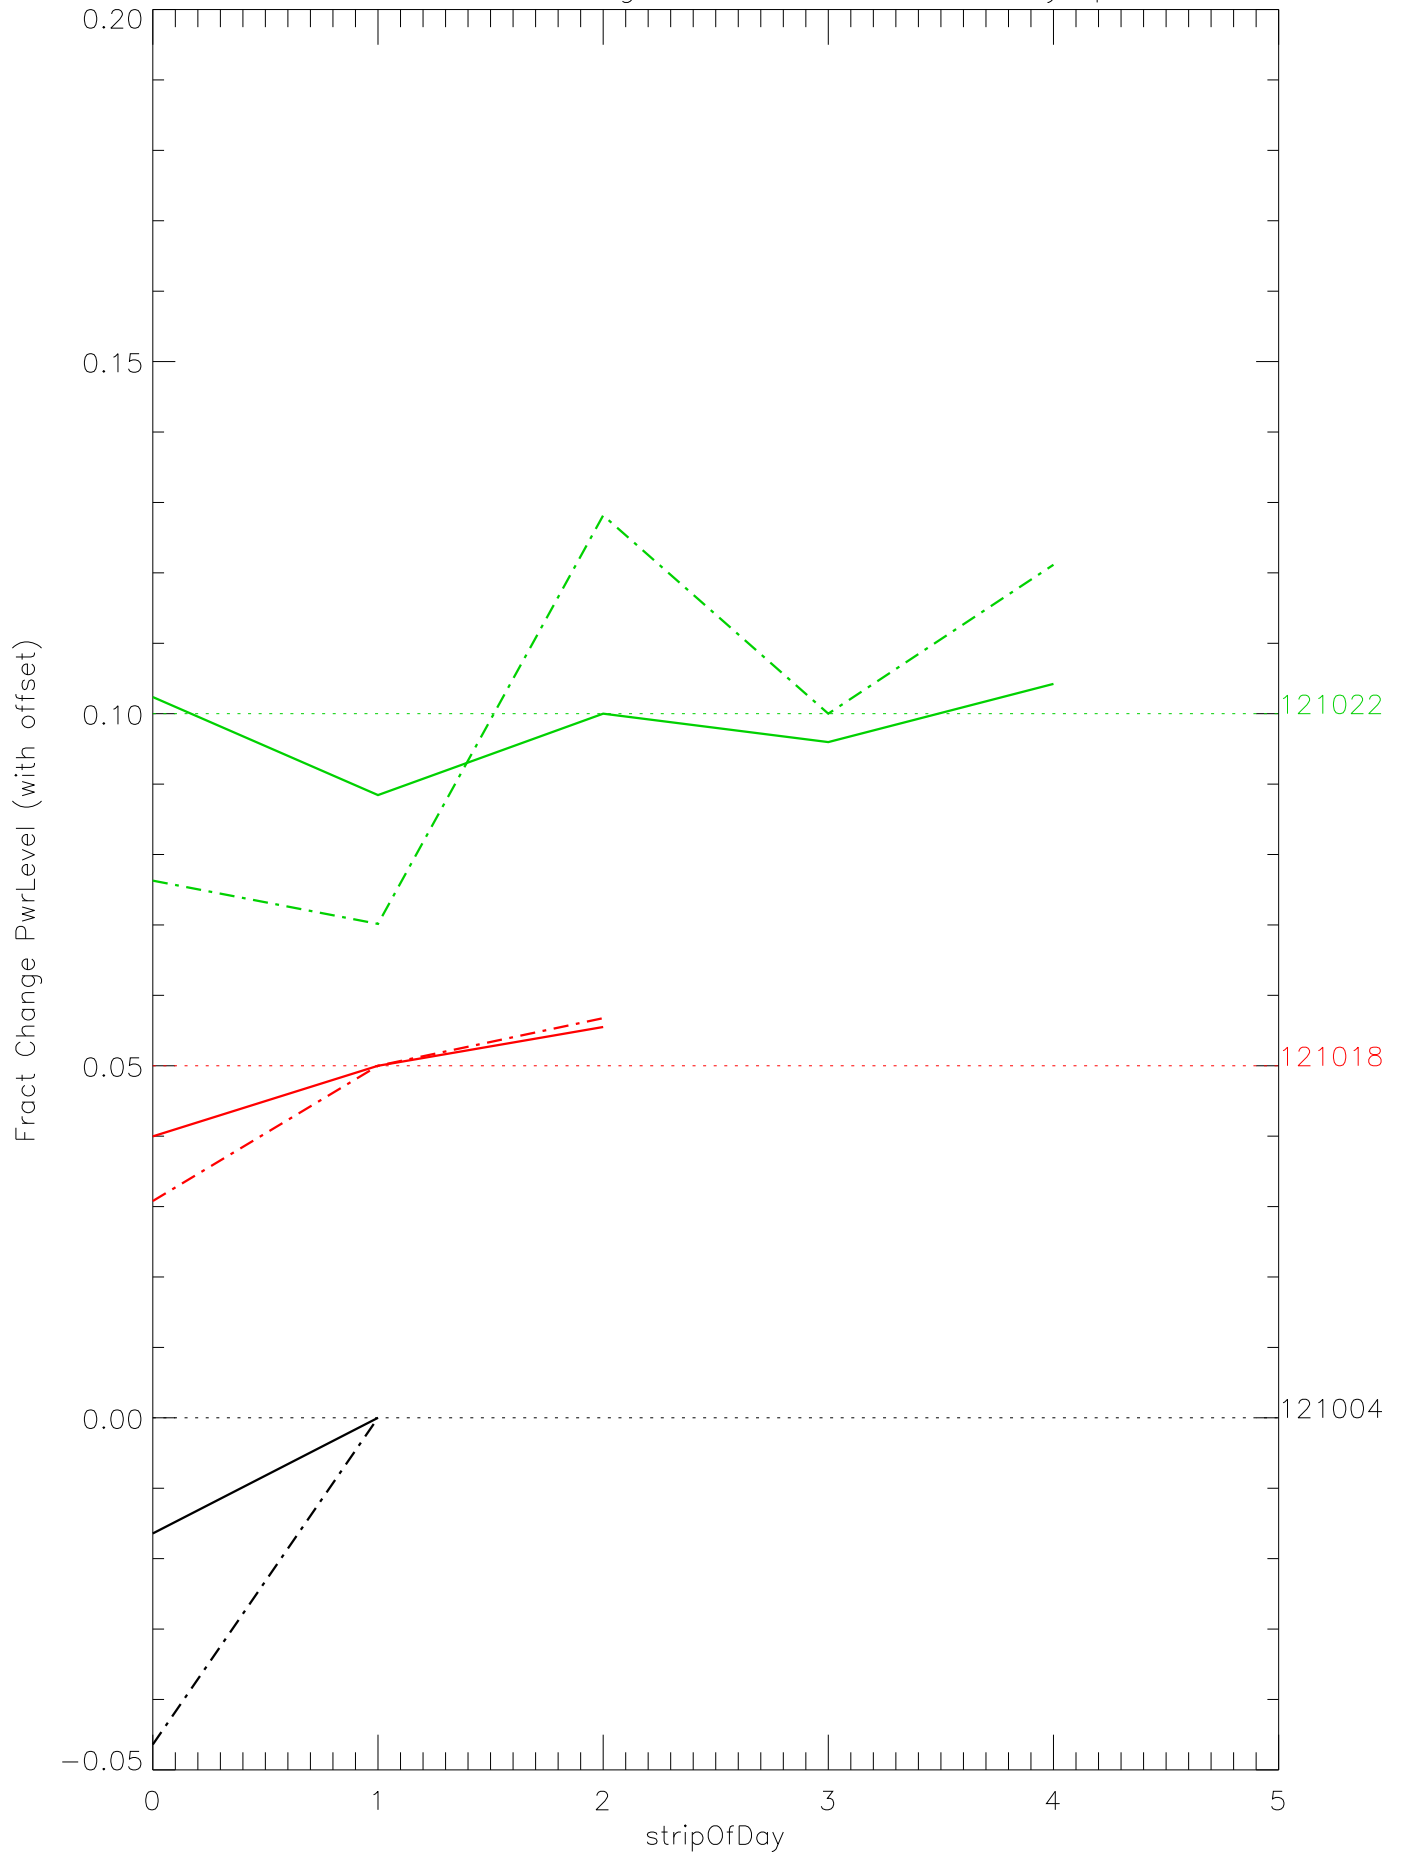

a2048 fractional change PwrLevel for each day. pixel:0

a2048 fractional change PwrLevel for each day. pixel:1

a2048 fractional change PwrLevel for each day. pixel:2

a2048 fractional change PwrLevel for each day. pixel:3

a2048 fractional change PwrLevel for each day. pixel:4

a2048 fractional change PwrLevel for each day. pixel:5

a2048 fractional change PwrLevel for each day. pixel:6