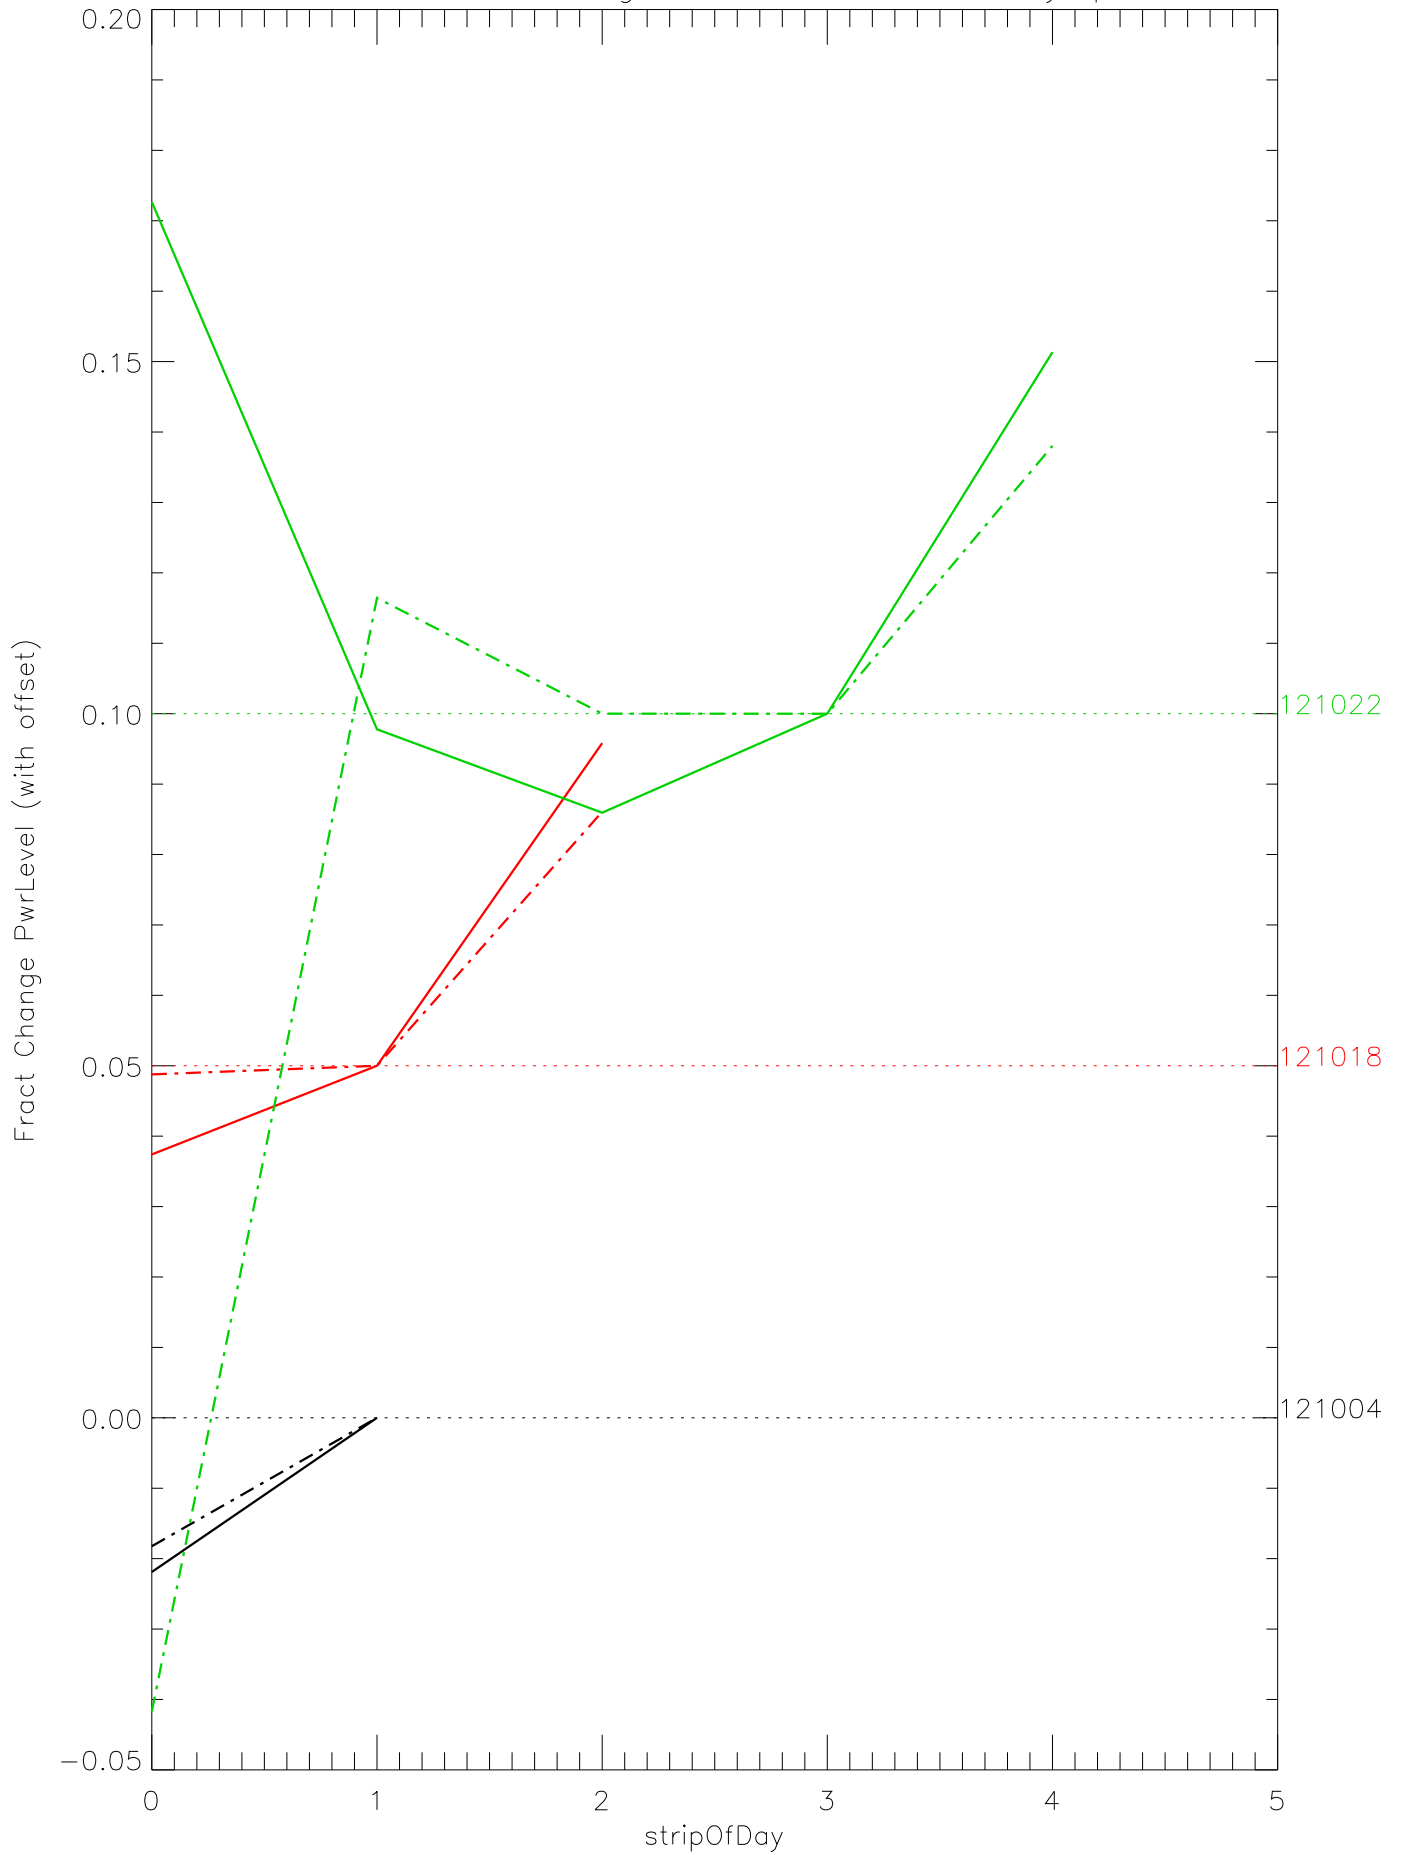

a2048 fractional change PwrLevel for each day. pixel:0

a2048 fractional change PwrLevel for each day. pixel:1

a2048 fractional change PwrLevel for each day. pixel:2

a2048 fractional change PwrLevel for each day. pixel:3

a2048 fractional change PwrLevel for each day. pixel:4

a2048 fractional change PwrLevel for each day. pixel:5

a2048 fractional change PwrLevel for each day. pixel:6