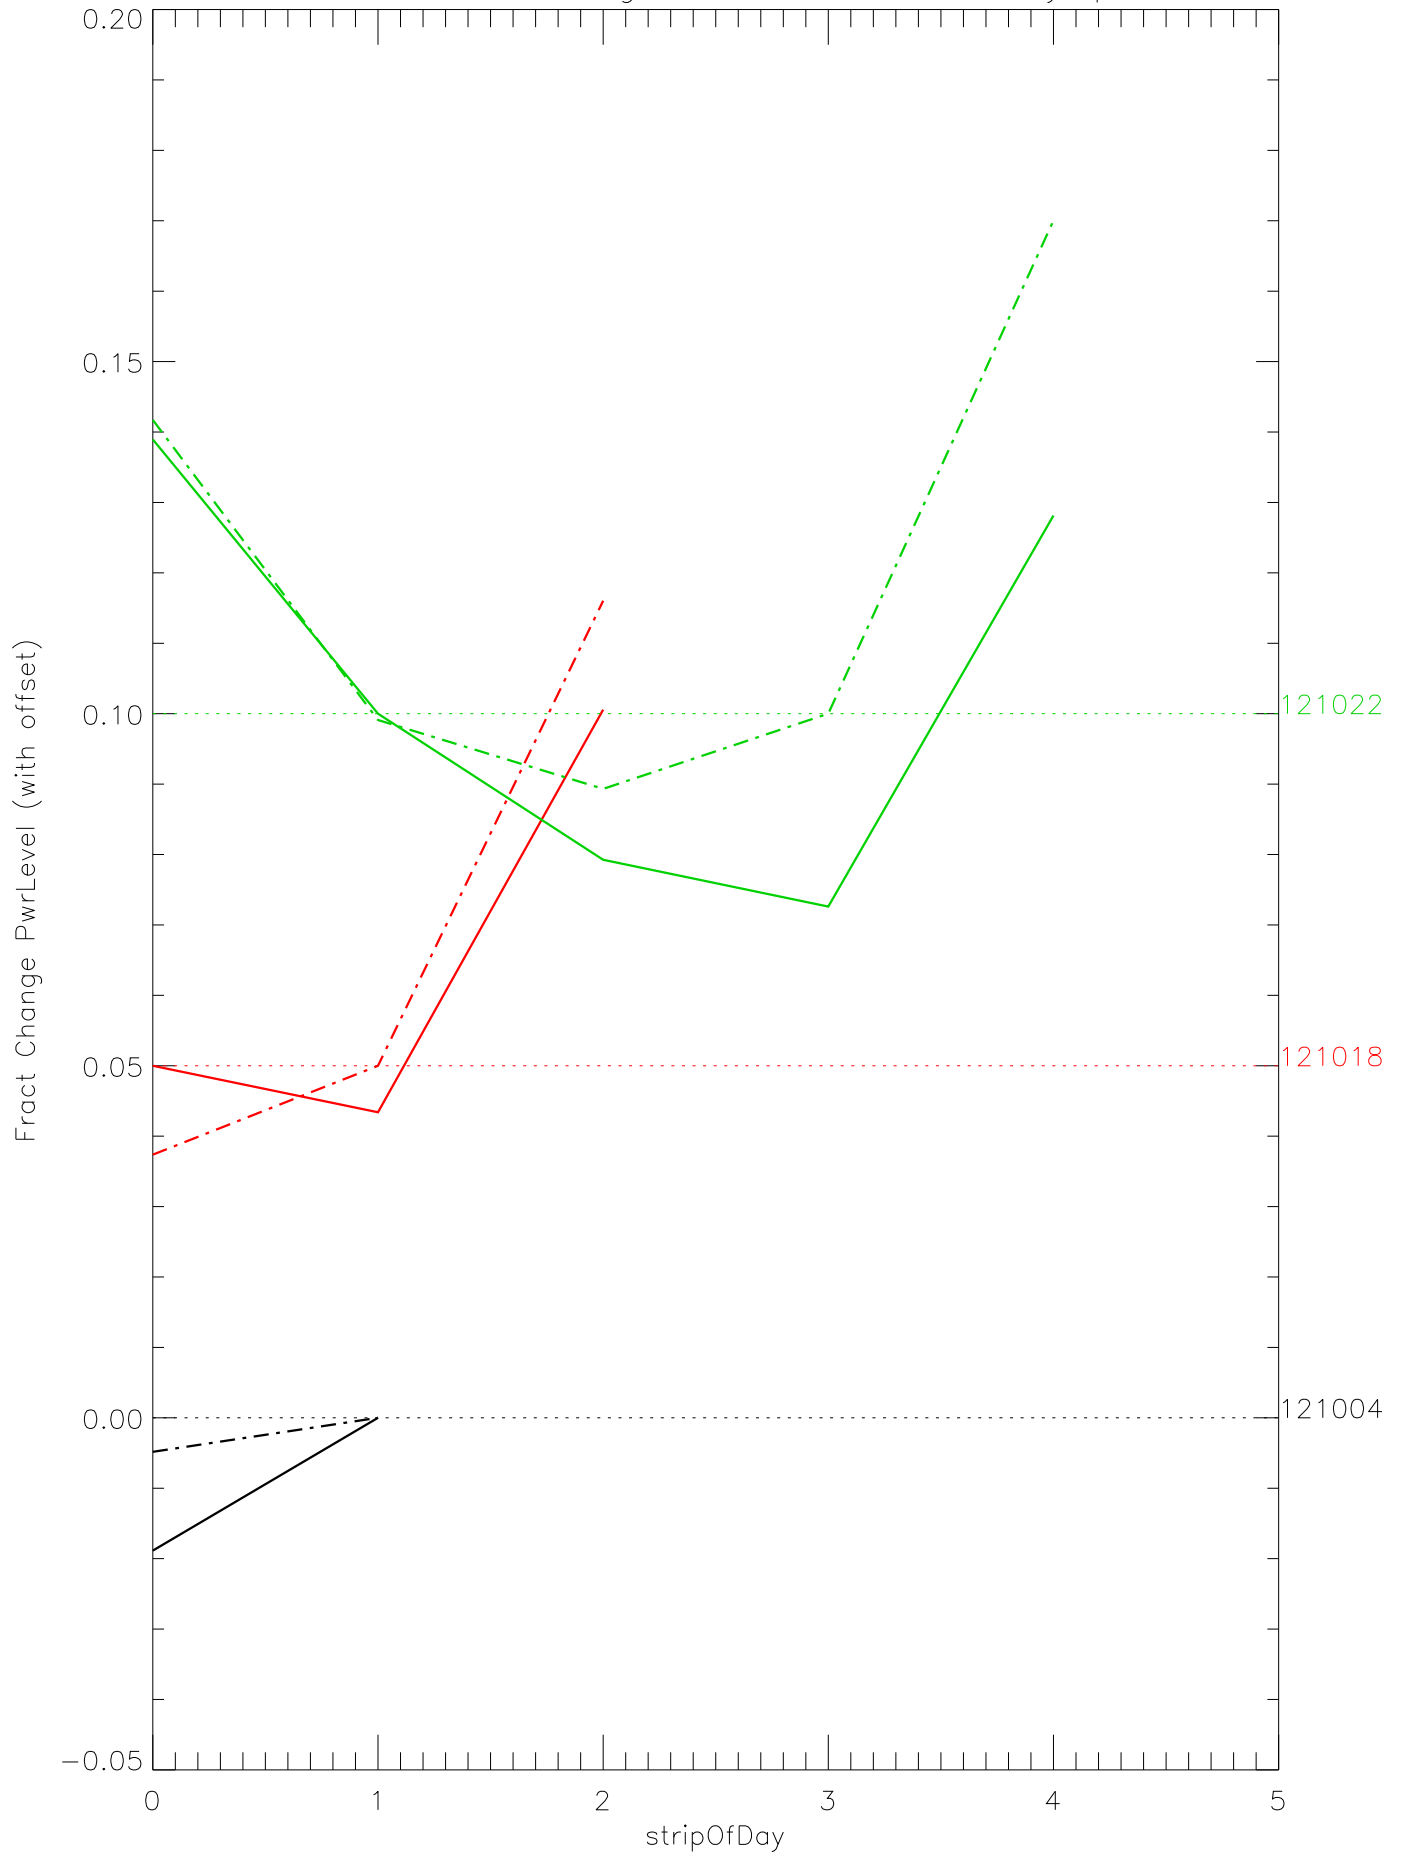

a2048 fractional change PwrLevel for each day. pixel:0

a2048 fractional change PwrLevel for each day. pixel:1

a2048 fractional change PwrLevel for each day. pixel:2

a2048 fractional change PwrLevel for each day. pixel:3

a2048 fractional change PwrLevel for each day. pixel:4

a2048 fractional change PwrLevel for each day. pixel:5

a2048 fractional change PwrLevel for each day. pixel:6