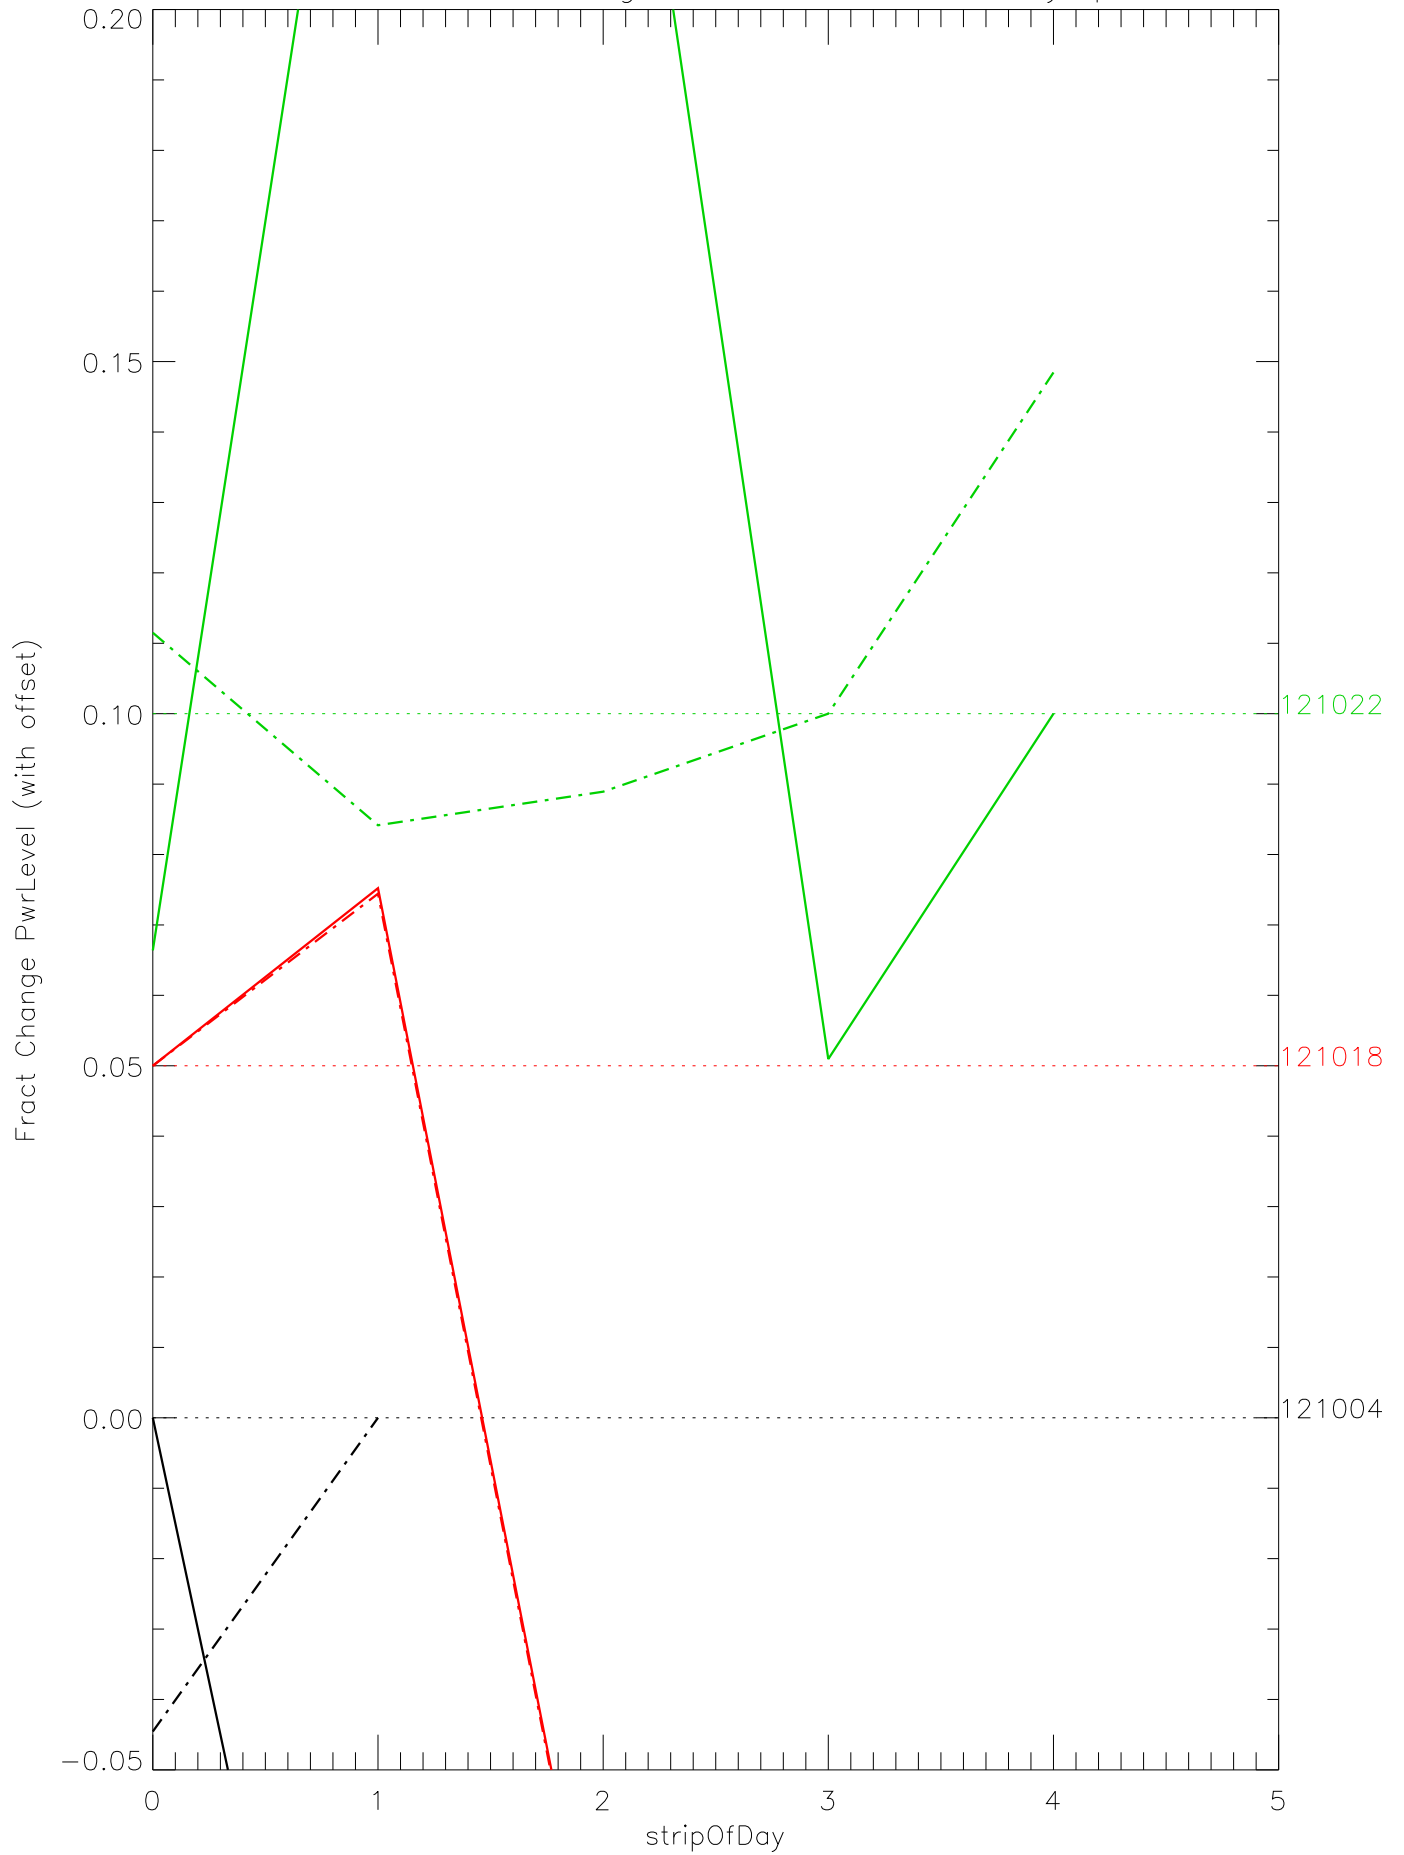

a2048 fractional change PwrLevel for each day. pixel:0

a2048 fractional change PwrLevel for each day. pixel:1

a2048 fractional change PwrLevel for each day. pixel:2

a2048 fractional change PwrLevel for each day. pixel:3

a2048 fractional change PwrLevel for each day. pixel:4

a2048 fractional change PwrLevel for each day. pixel:5

a2048 fractional change PwrLevel for each day. pixel:6