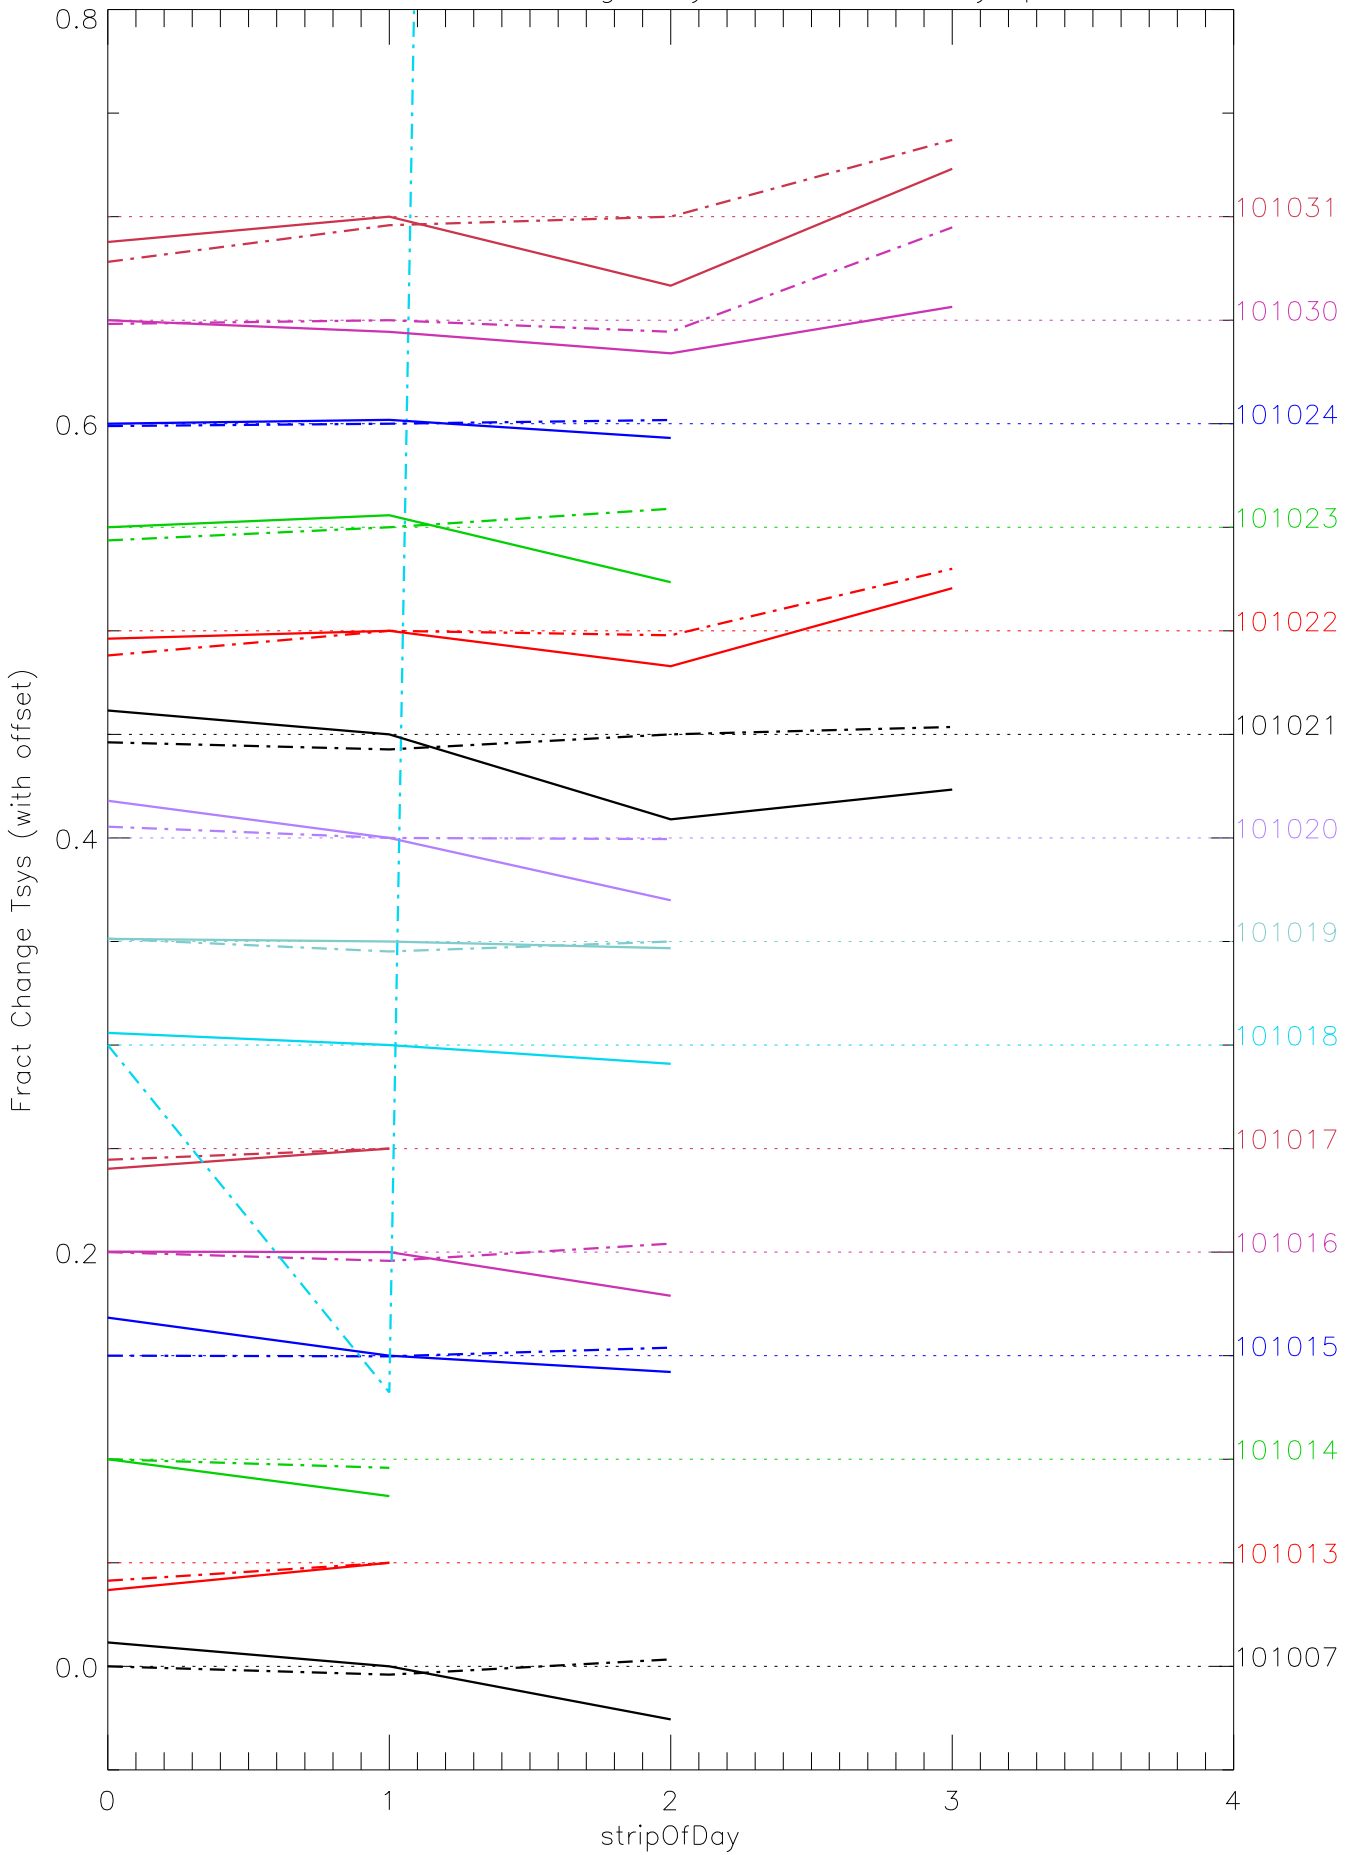

a2048 fractional change TsysK for each day. pixel:0

a2048 fractional change TsysK for each day. pixel:1

a2048 fractional change TsysK for each day. pixel:2

a2048 fractional change TsysK for each day. pixel:3

a2048 fractional change TsysK for each day. pixel:4

a2048 fractional change TsysK for each day. pixel:5

a2048 fractional change TsysK for each day. pixel:6