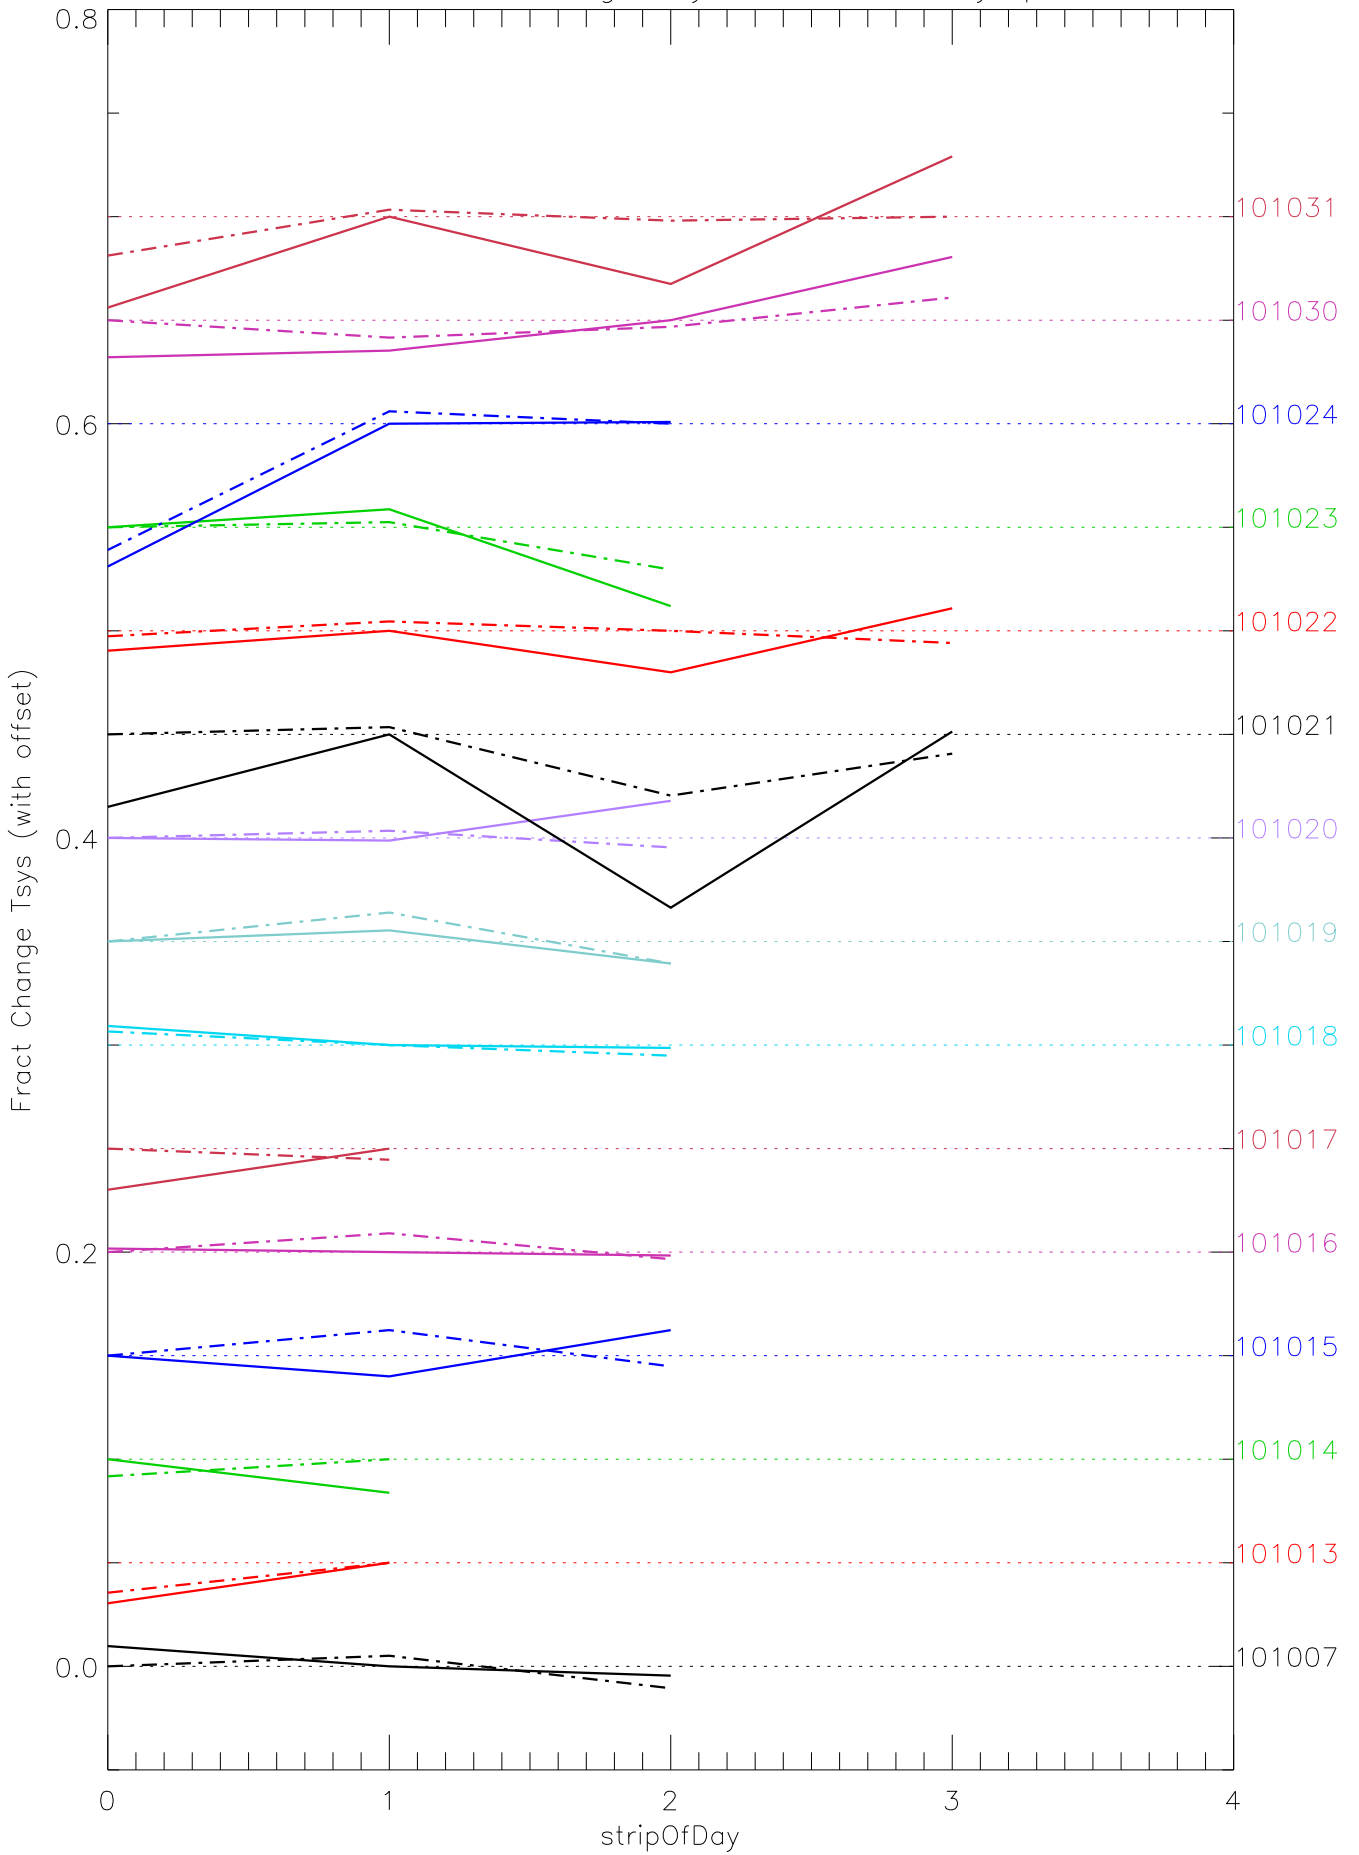

a2048 fractional change TsysK for each day. pixel:0

a2048 fractional change TsysK for each day. pixel:1

a2048 fractional change TsysK for each day. pixel:2

a2048 fractional change TsysK for each day. pixel:3

a2048 fractional change TsysK for each day. pixel:4

a2048 fractional change TsysK for each day. pixel:5

a2048 fractional change TsysK for each day. pixel:6