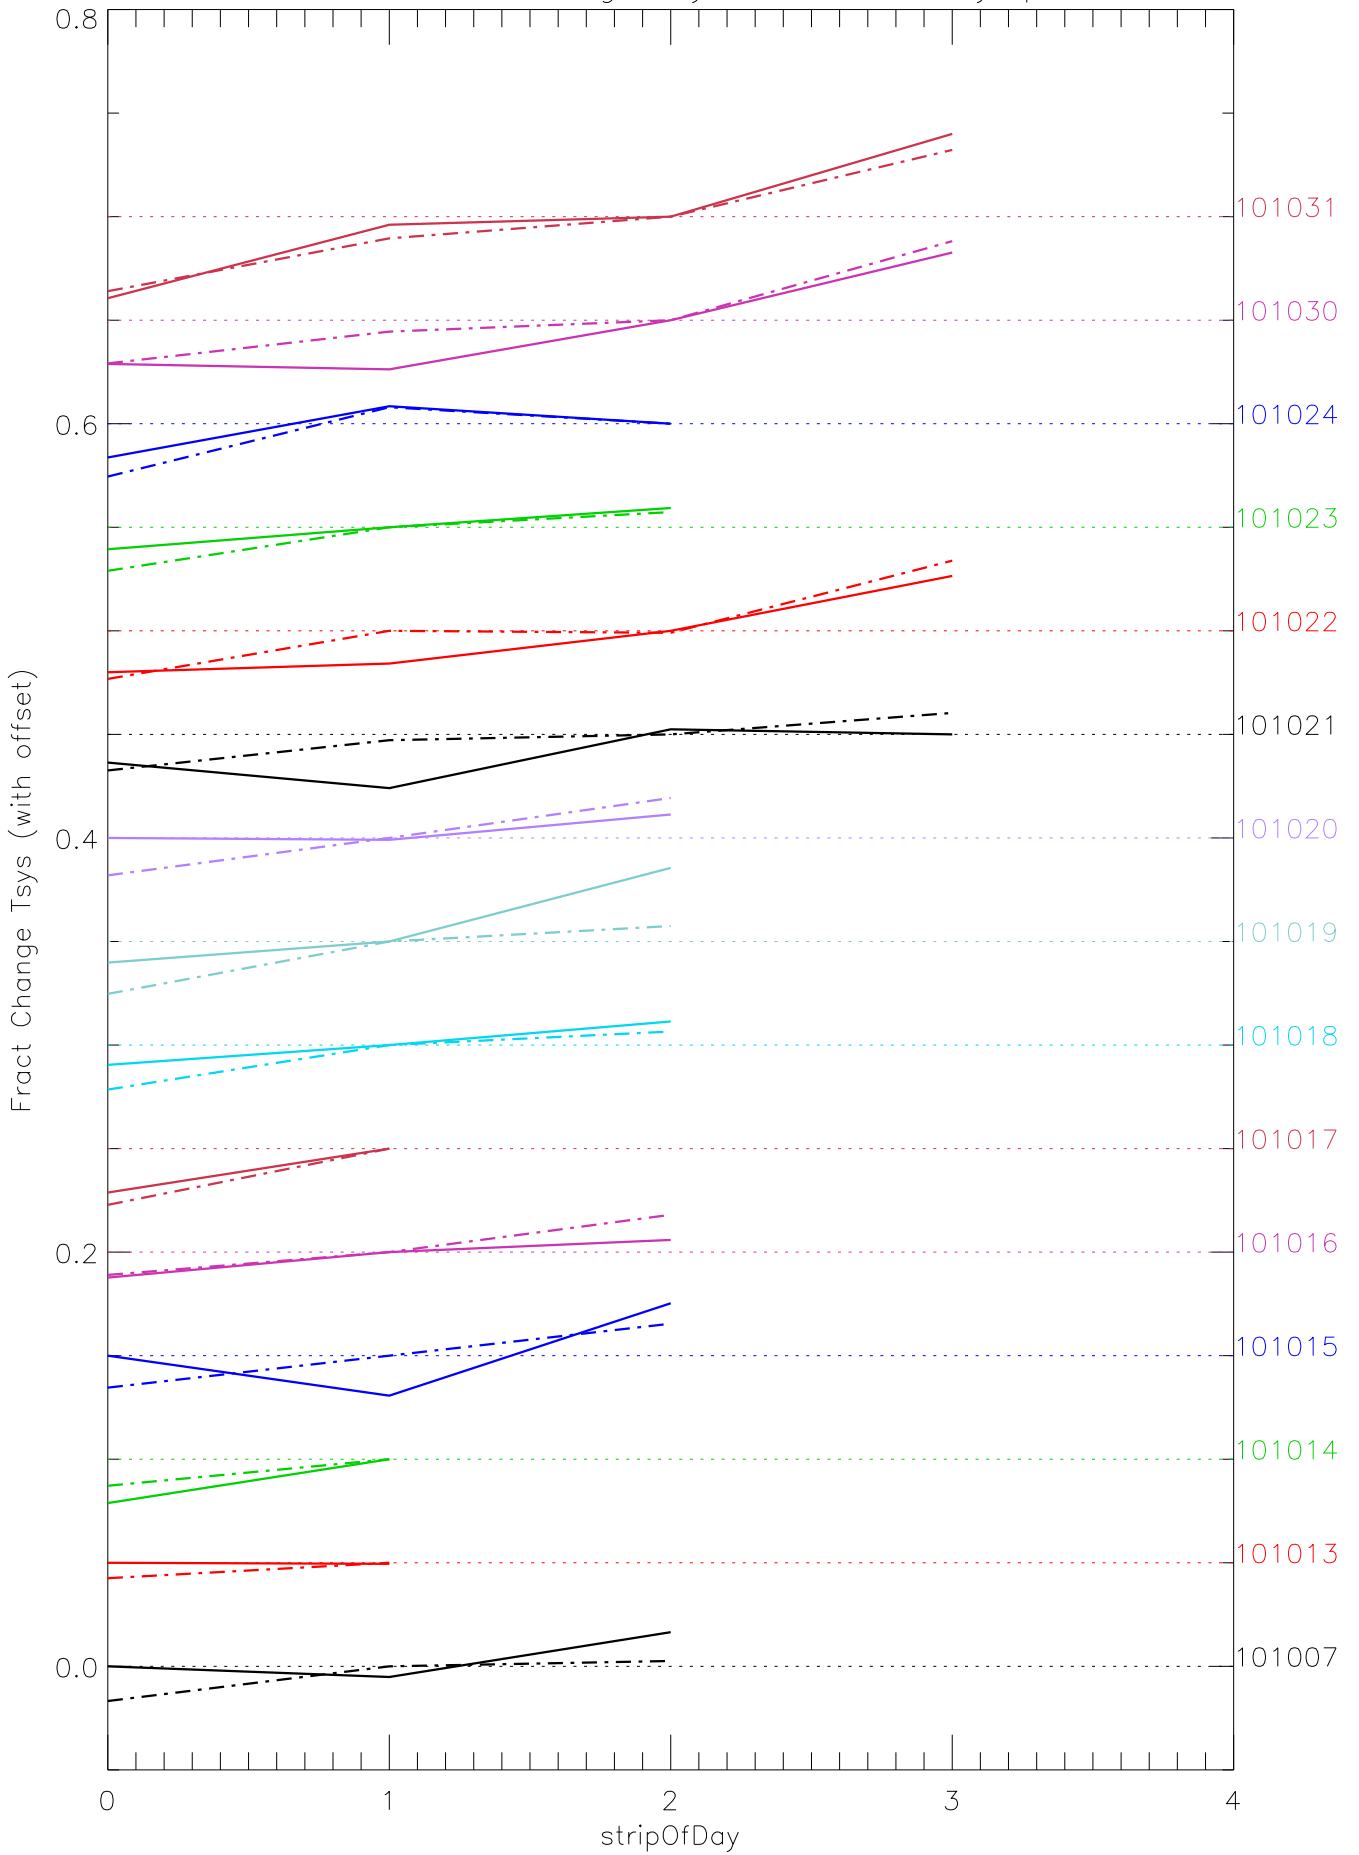

a2048 fractional change TsysK for each day. pixel:0

a2048 fractional change TsysK for each day. pixel:1

a2048 fractional change TsysK for each day. pixel:2

a2048 fractional change TsysK for each day. pixel:3

a2048 fractional change TsysK for each day. pixel:4

a2048 fractional change TsysK for each day. pixel:5

a2048 fractional change TsysK for each day. pixel:6