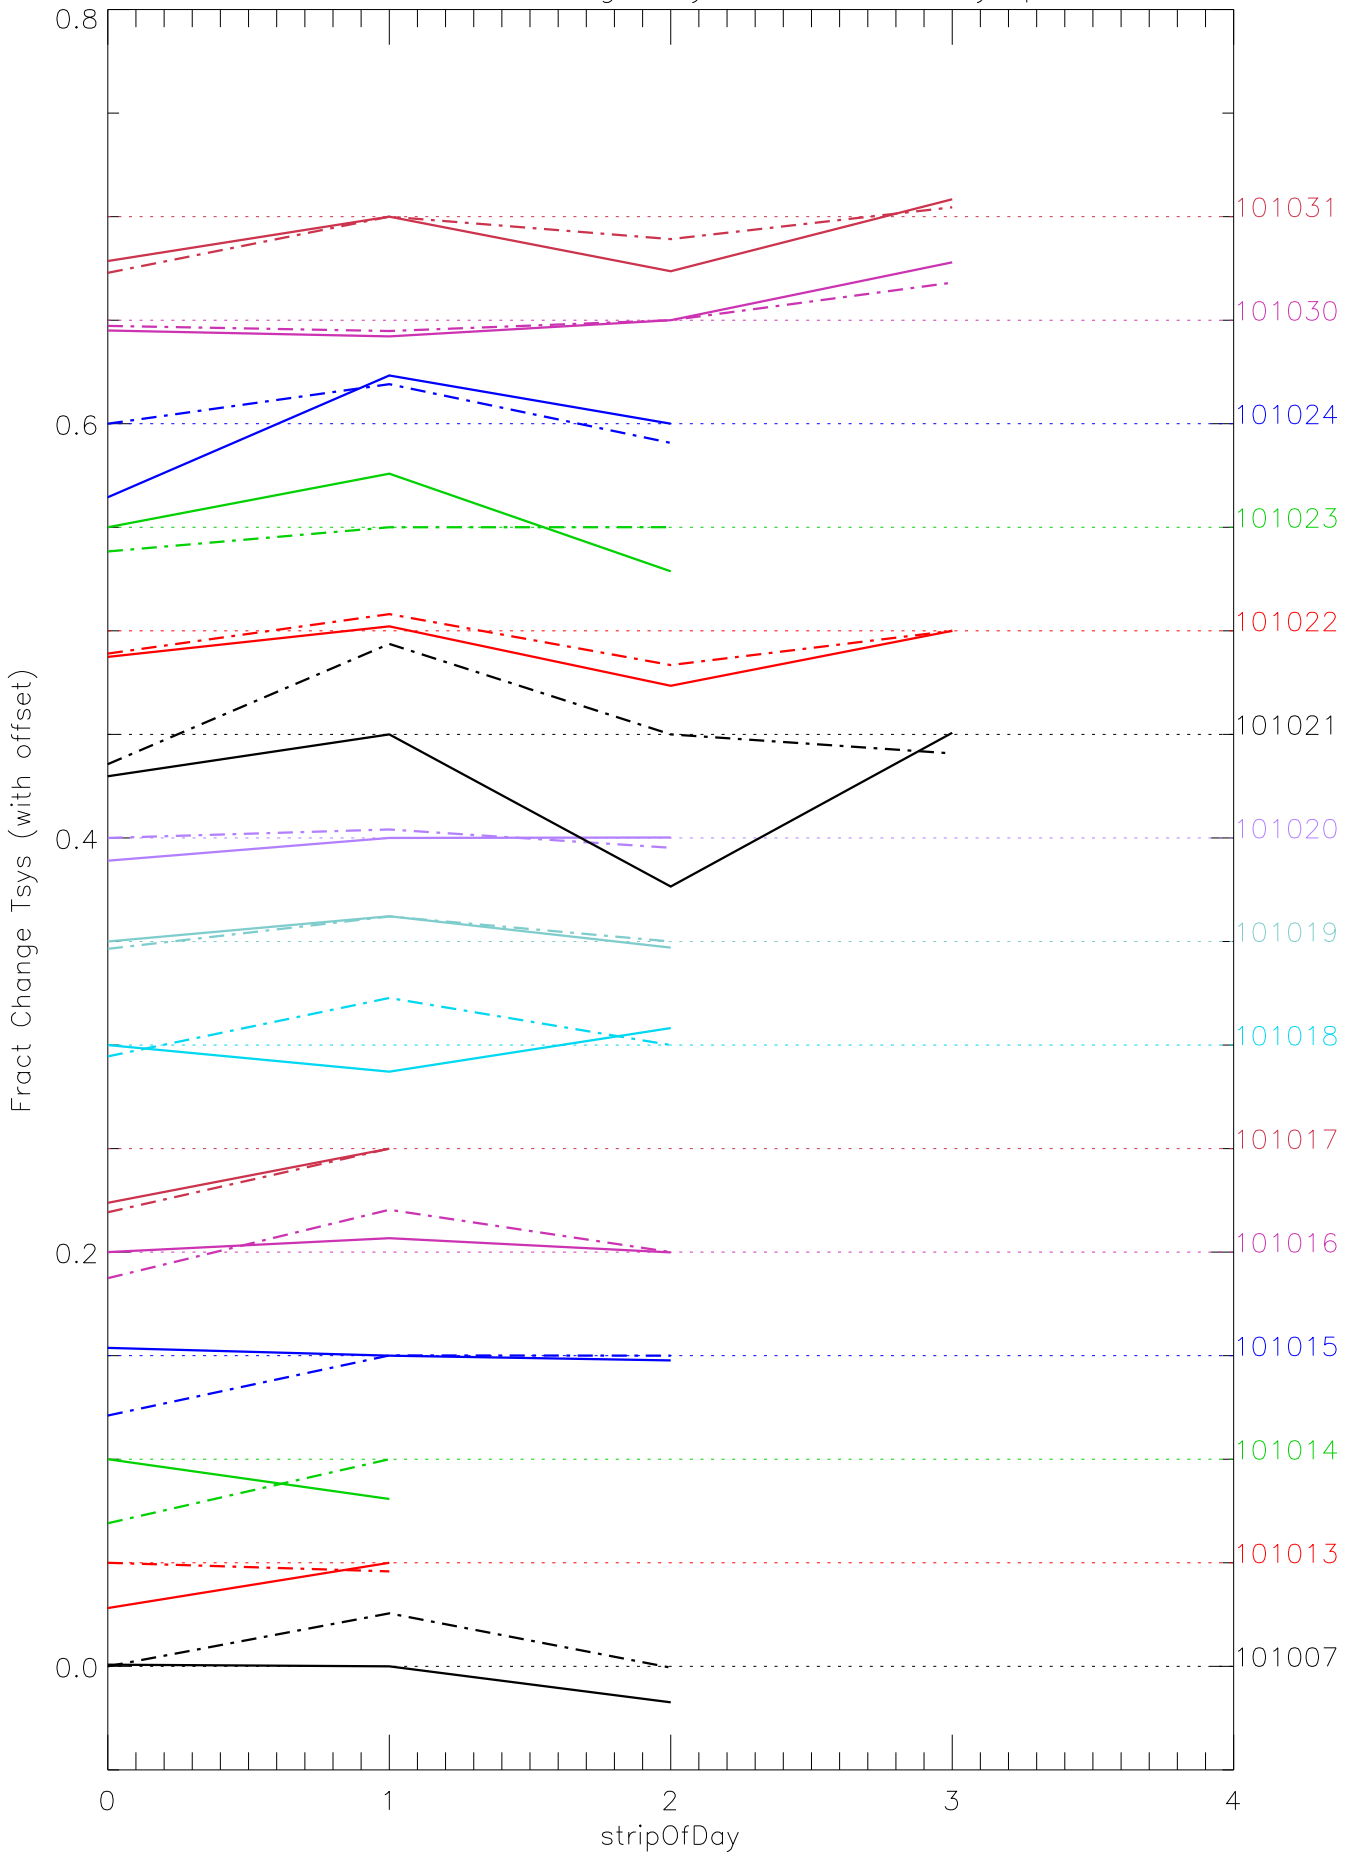

a2048 fractional change TsysK for each day. pixel:0

a2048 fractional change TsysK for each day. pixel:1

a2048 fractional change TsysK for each day. pixel:2

a2048 fractional change TsysK for each day. pixel:3

a2048 fractional change TsysK for each day. pixel:4

a2048 fractional change TsysK for each day. pixel:5

a2048 fractional change TsysK for each day. pixel:6