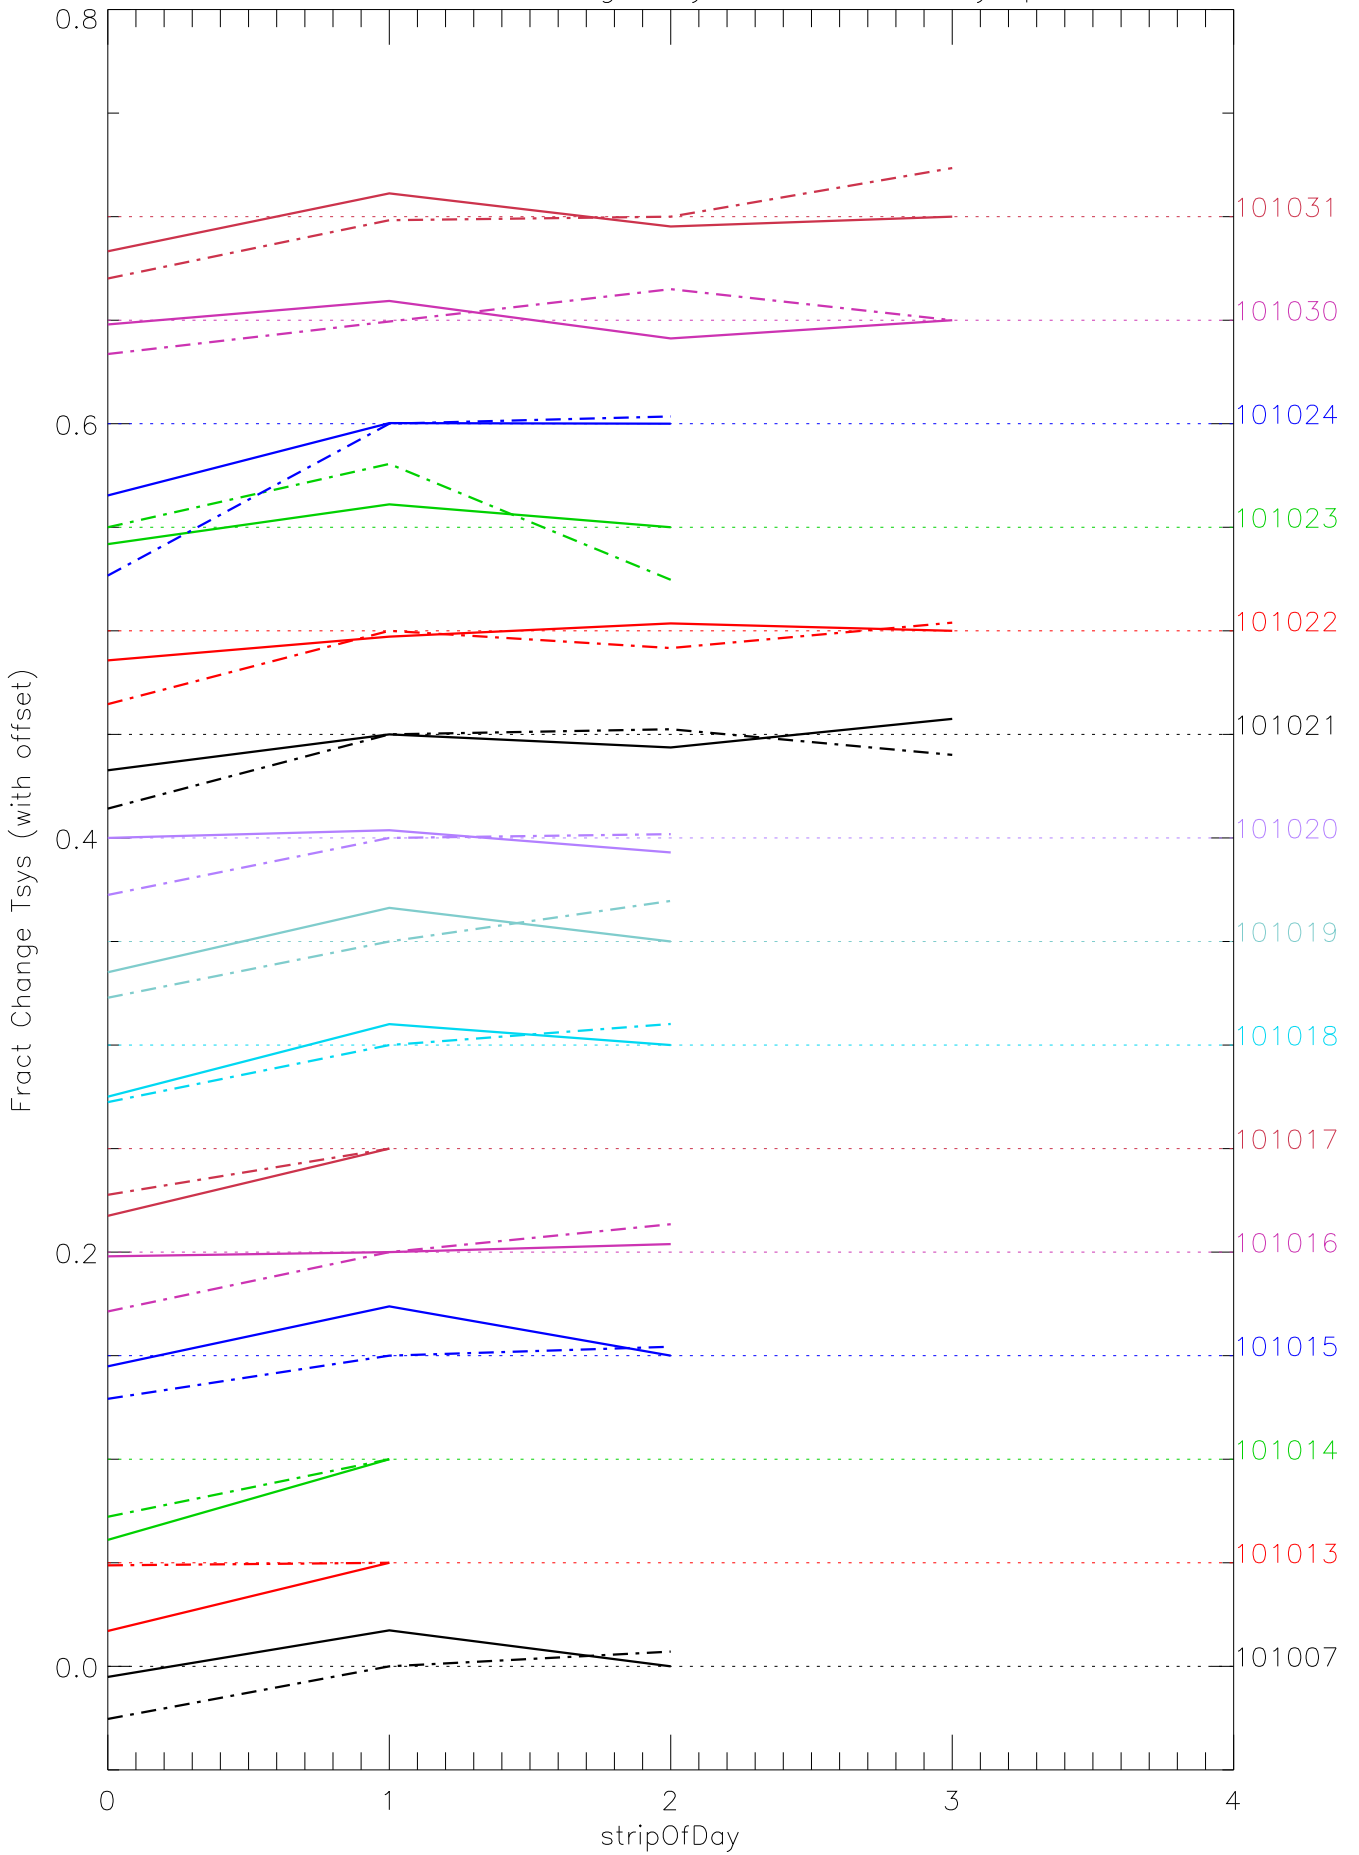

a2048 fractional change TsysK for each day. pixel:0

a2048 fractional change TsysK for each day. pixel:1

a2048 fractional change TsysK for each day. pixel:2

a2048 fractional change TsysK for each day. pixel:3

a2048 fractional change TsysK for each day. pixel:4

a2048 fractional change TsysK for each day. pixel:5

a2048 fractional change TsysK for each day. pixel:6