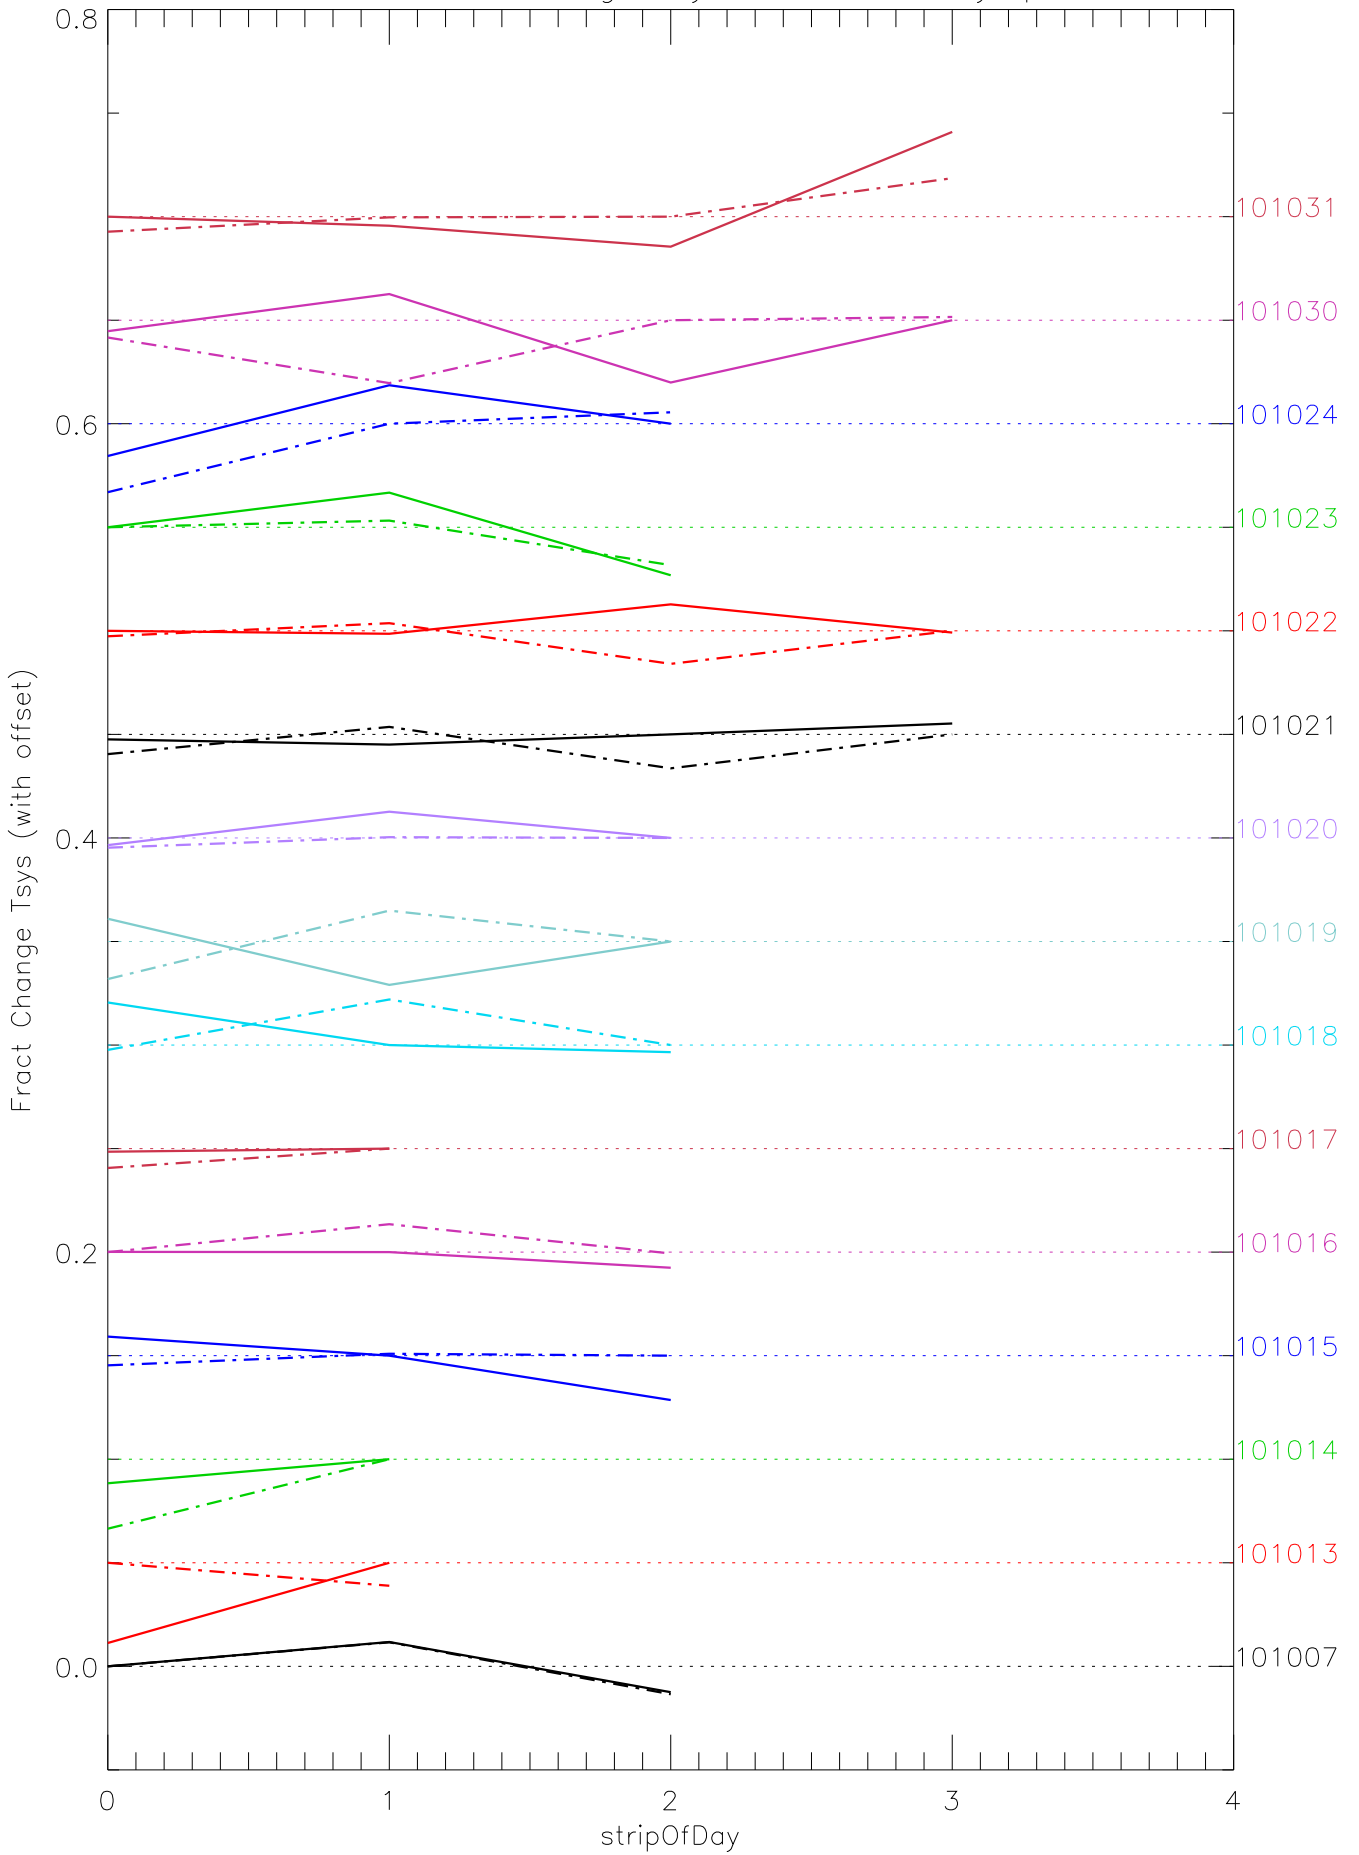

a2048 fractional change TsysK for each day. pixel:0

a2048 fractional change TsysK for each day. pixel:1

a2048 fractional change TsysK for each day. pixel:2

a2048 fractional change TsysK for each day. pixel:3

a2048 fractional change TsysK for each day. pixel:4

a2048 fractional change TsysK for each day. pixel:5

a2048 fractional change TsysK for each day. pixel:6