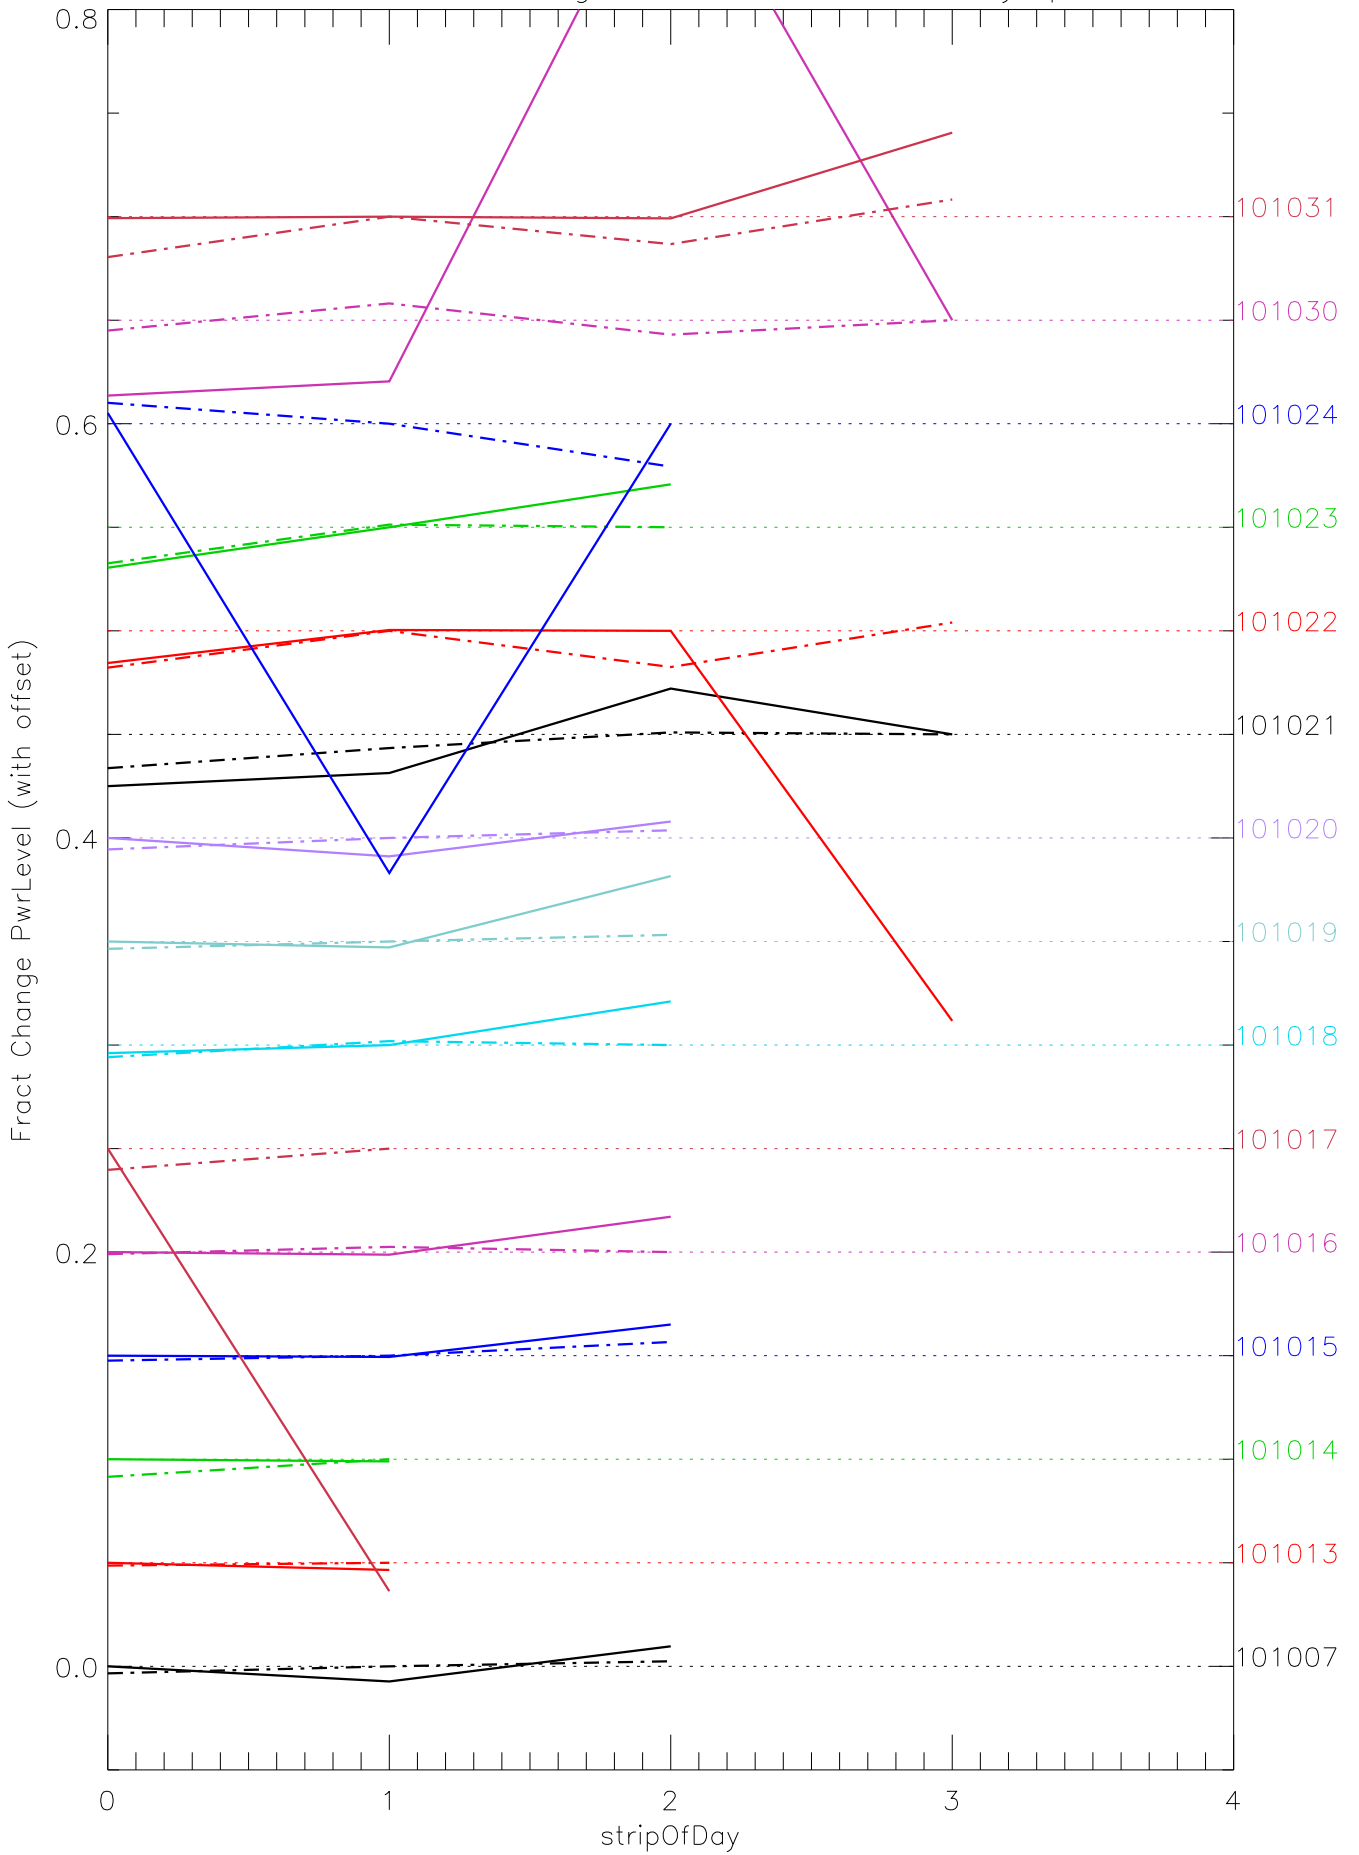

a2048 fractional change PwrLevel for each day. pixel:0

a2048 fractional change PwrLevel for each day. pixel:1

a2048 fractional change PwrLevel for each day. pixel:2

a2048 fractional change PwrLevel for each day. pixel:3

a2048 fractional change PwrLevel for each day. pixel:4

a2048 fractional change PwrLevel for each day. pixel:5

a2048 fractional change PwrLevel for each day. pixel:6