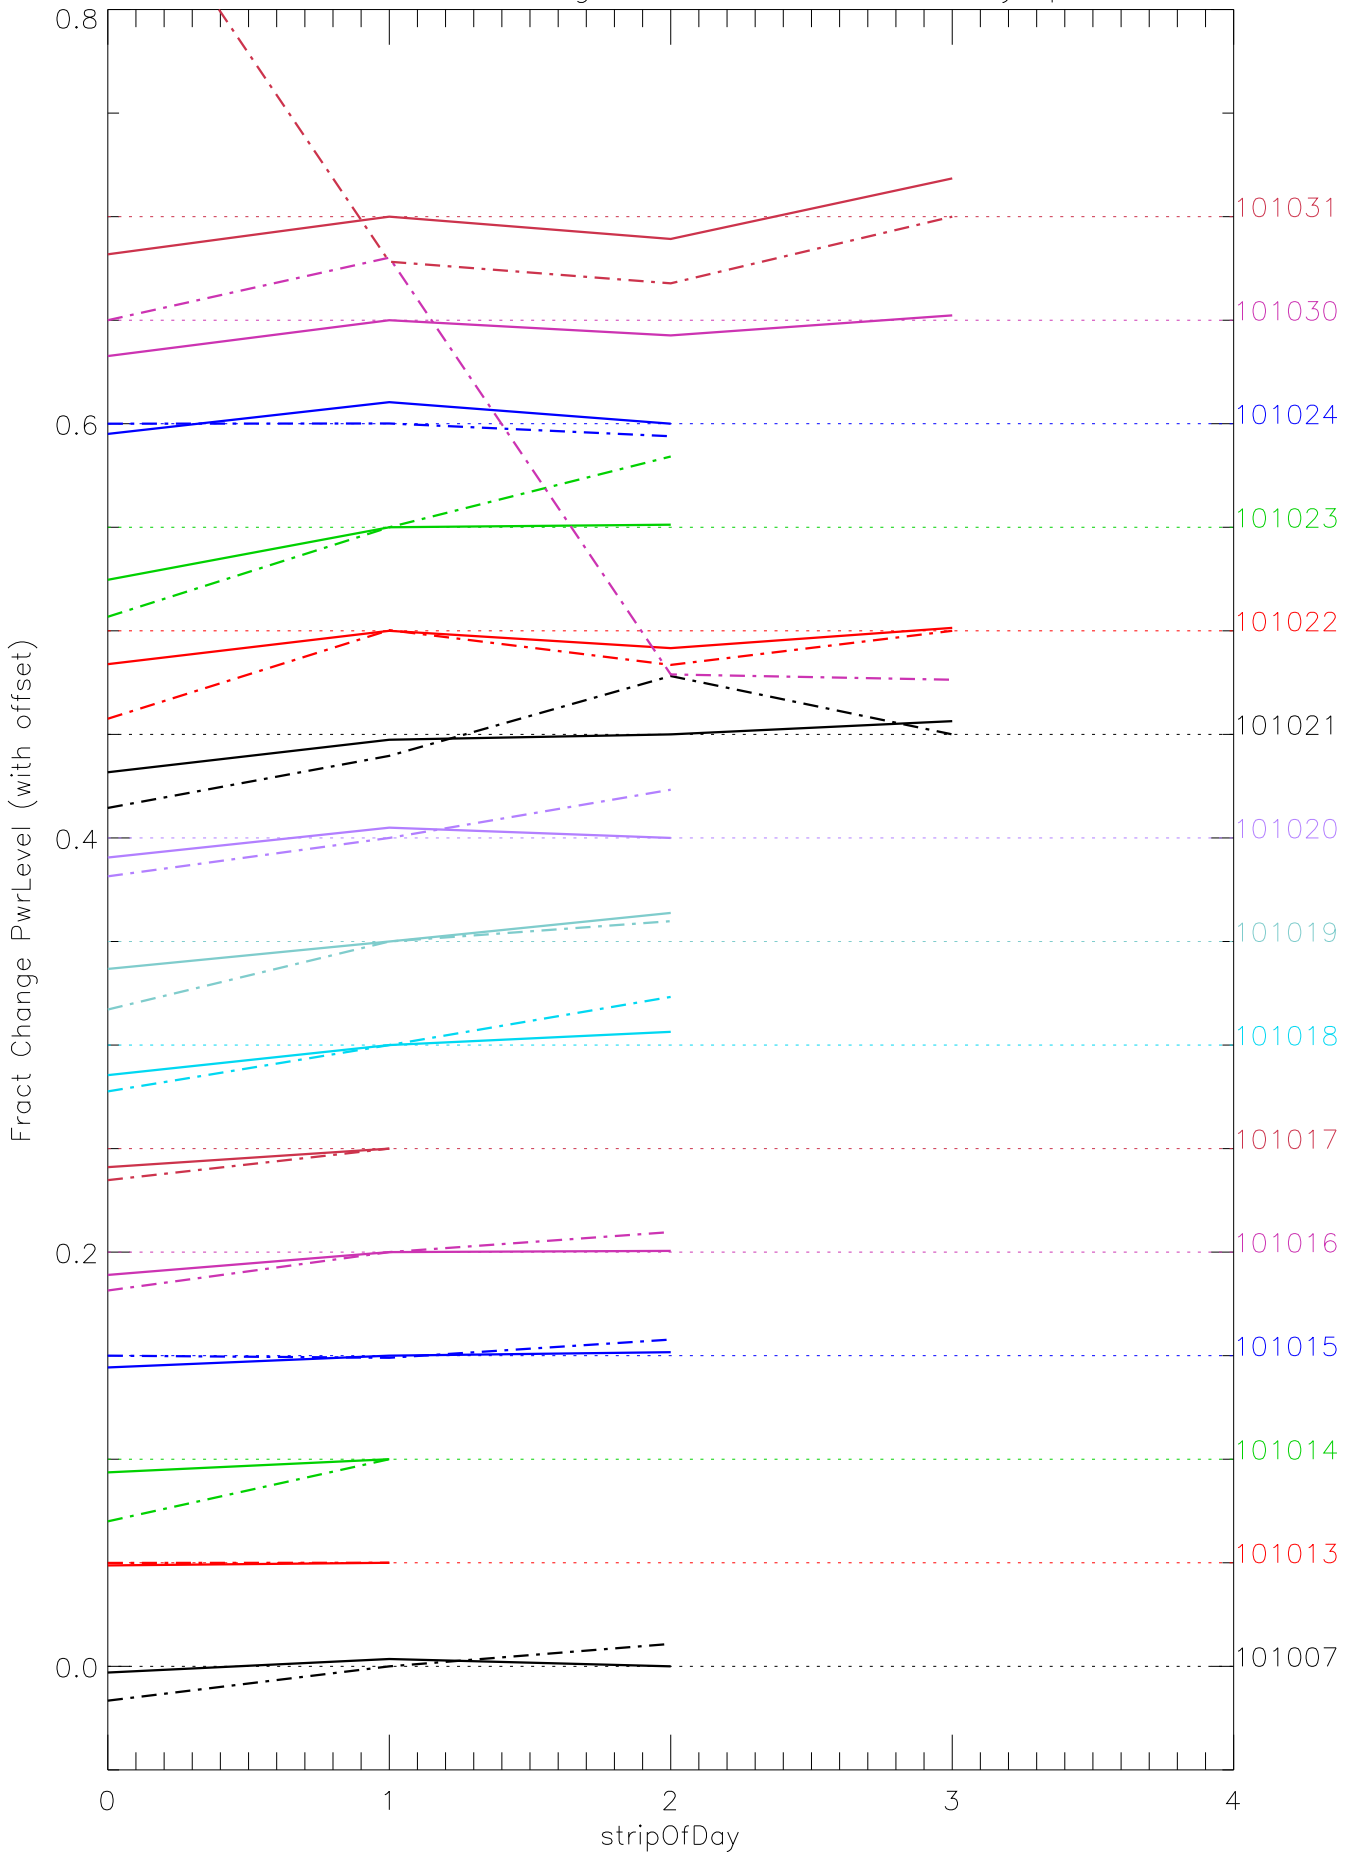

a2048 fractional change PwrLevel for each day. pixel:0

a2048 fractional change PwrLevel for each day. pixel:1

a2048 fractional change PwrLevel for each day. pixel:2

a2048 fractional change PwrLevel for each day. pixel:3

a2048 fractional change PwrLevel for each day. pixel:4

a2048 fractional change PwrLevel for each day. pixel:5

a2048 fractional change PwrLevel for each day. pixel:6