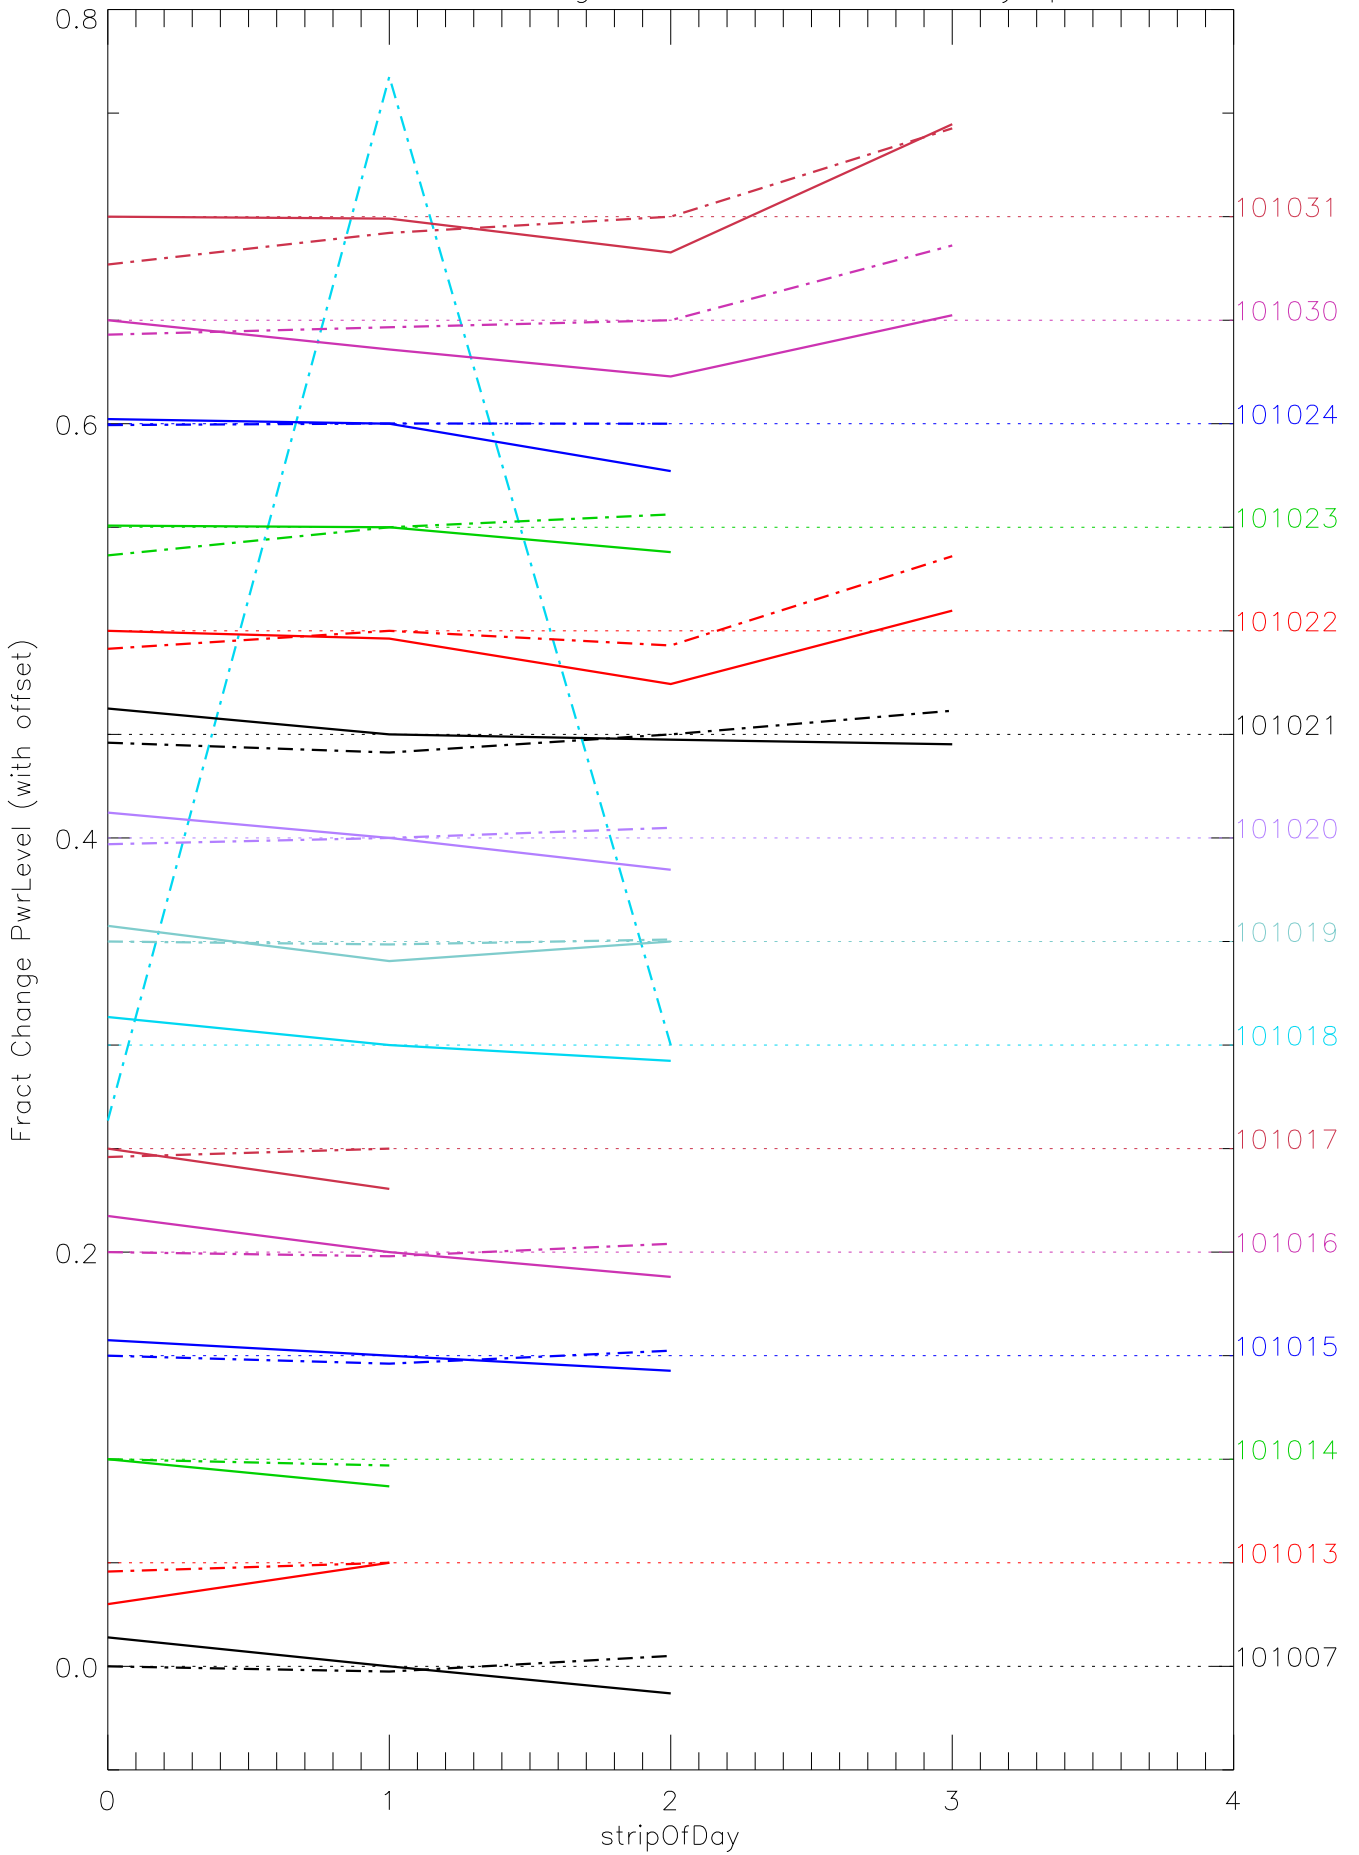

a2048 fractional change PwrLevel for each day. pixel:0

a2048 fractional change PwrLevel for each day. pixel:1

a2048 fractional change PwrLevel for each day. pixel:2

a2048 fractional change PwrLevel for each day. pixel:3

a2048 fractional change PwrLevel for each day. pixel:4

a2048 fractional change PwrLevel for each day. pixel:5

a2048 fractional change PwrLevel for each day. pixel:6