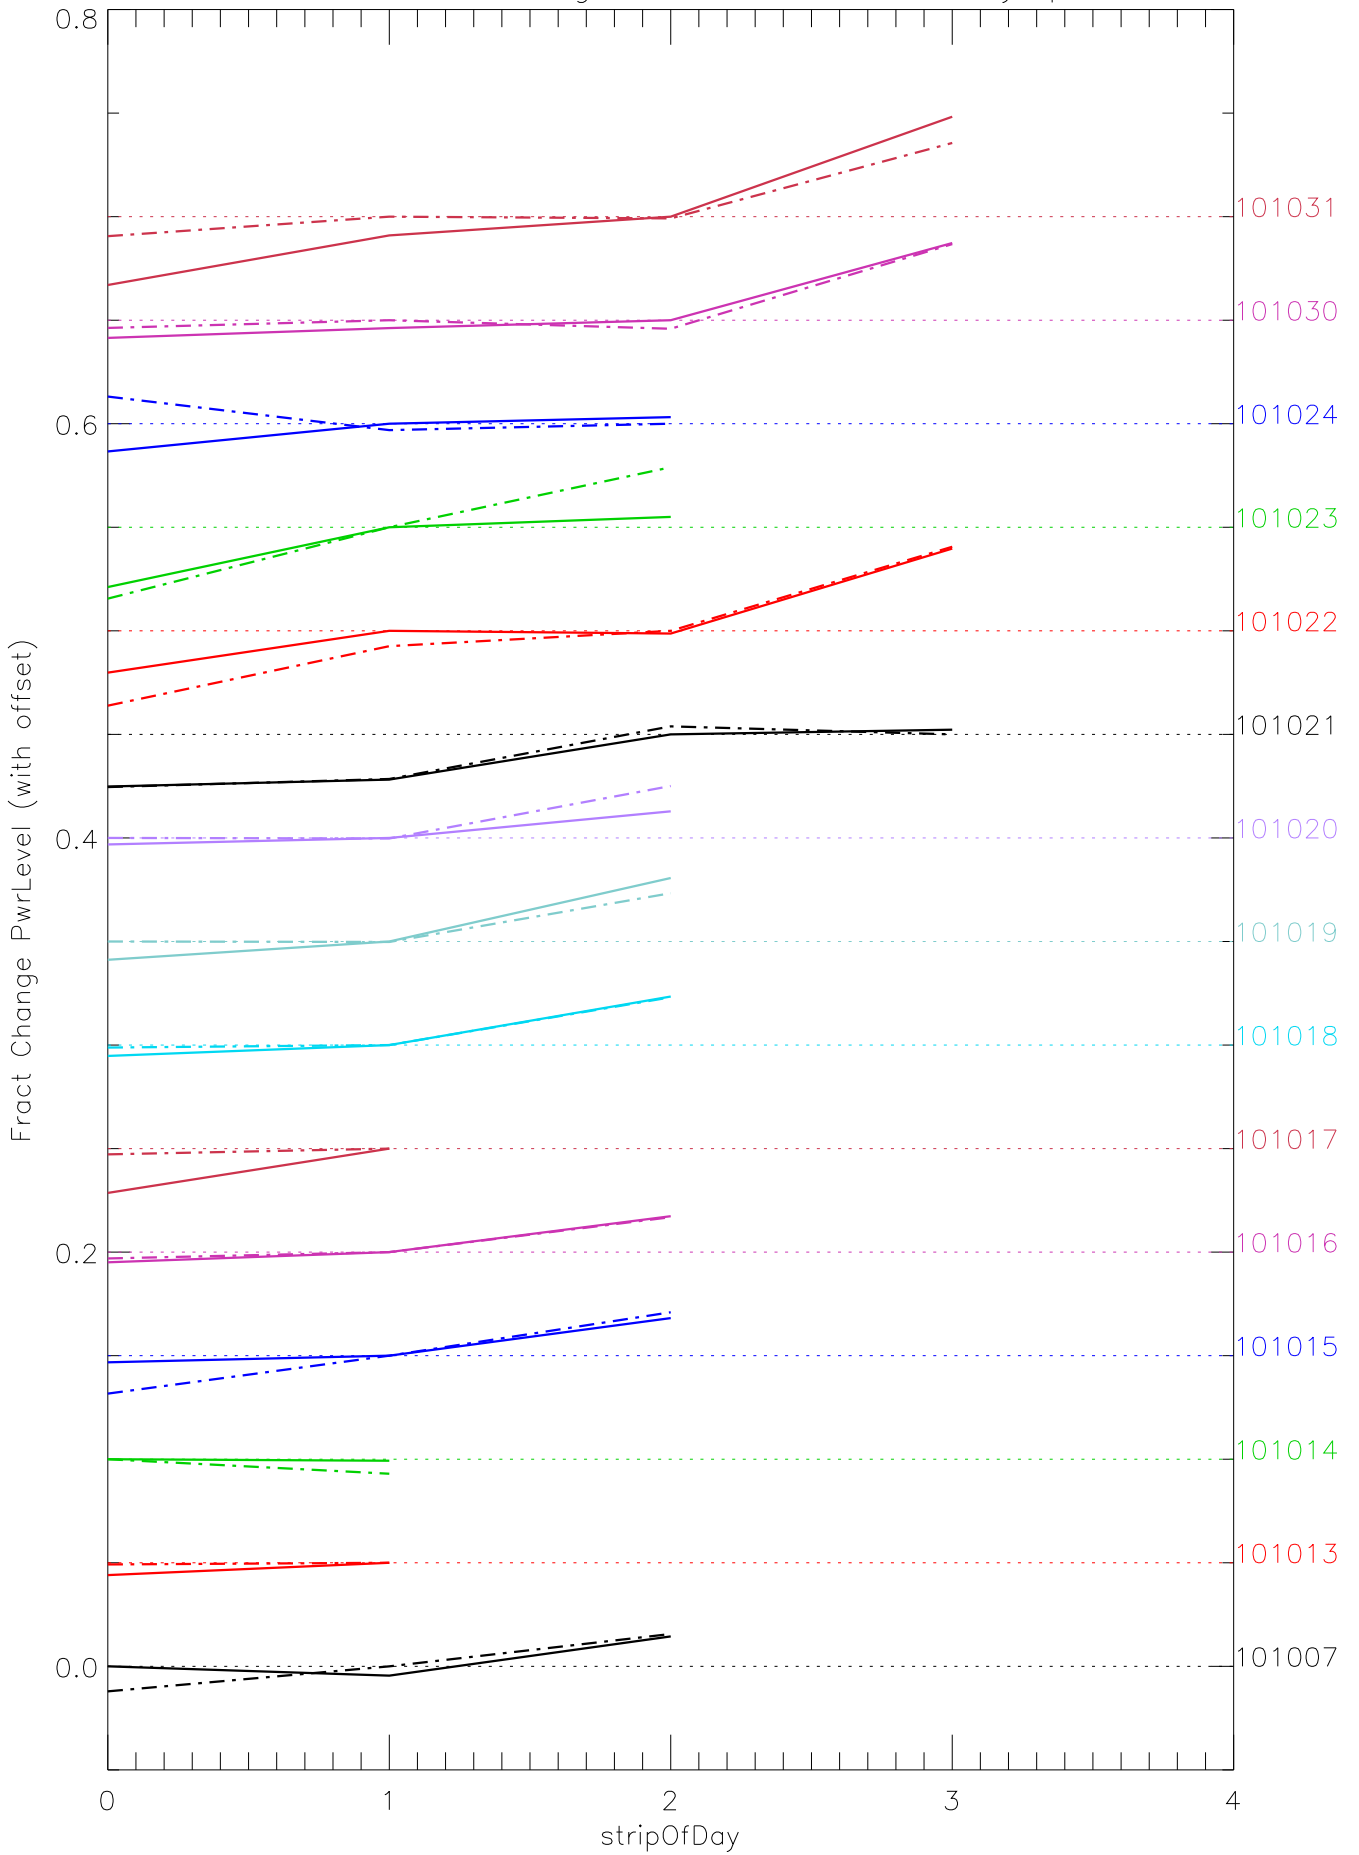

a2048 fractional change PwrLevel for each day. pixel:0

a2048 fractional change PwrLevel for each day. pixel:1

a2048 fractional change PwrLevel for each day. pixel:2

a2048 fractional change PwrLevel for each day. pixel:3

a2048 fractional change PwrLevel for each day. pixel:4

a2048 fractional change PwrLevel for each day. pixel:5

a2048 fractional change PwrLevel for each day. pixel:6