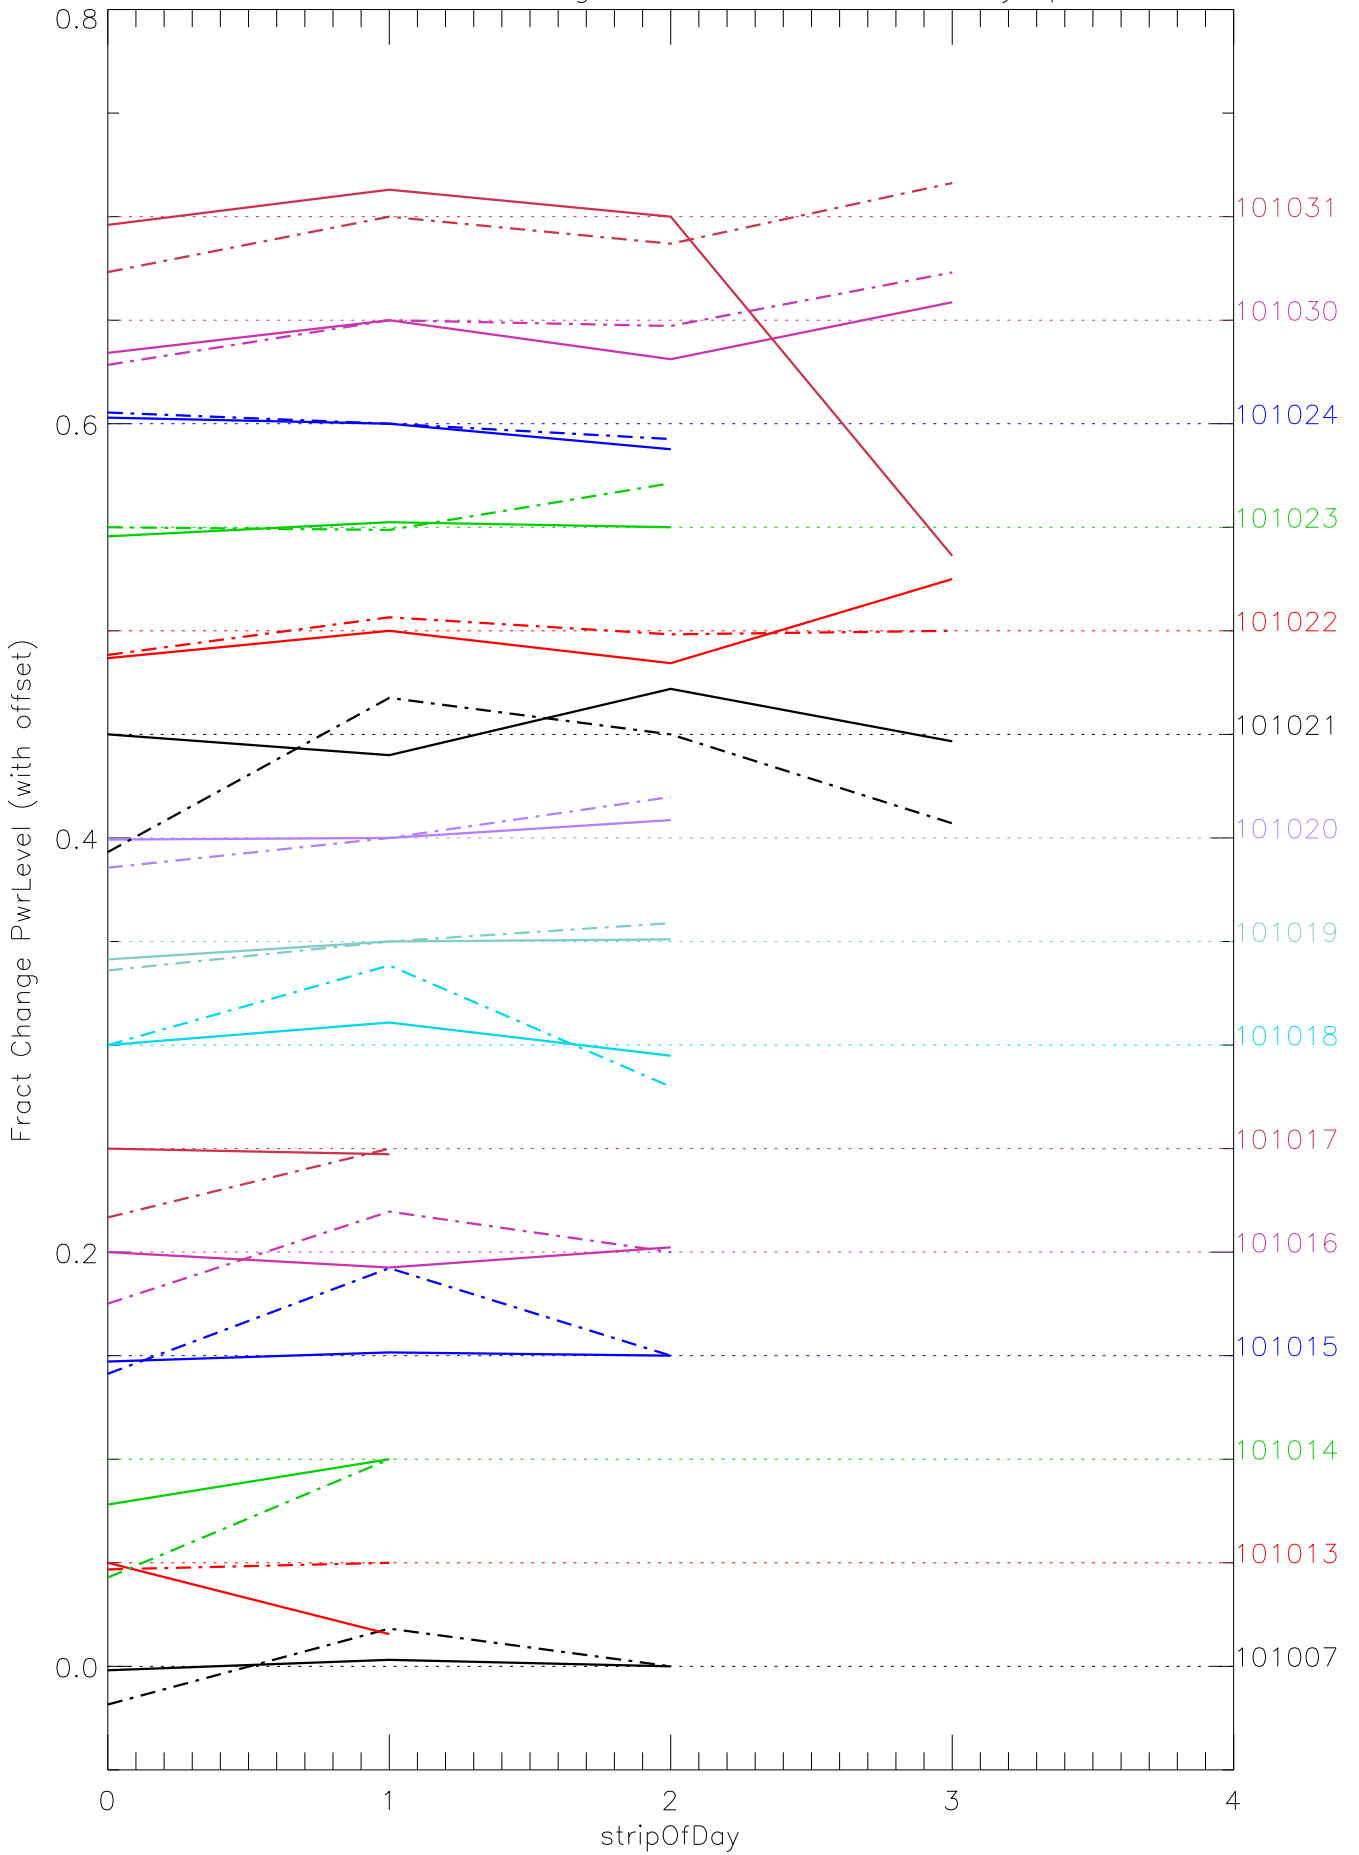

a2048 fractional change PwrLevel for each day. pixel:0

a2048 fractional change PwrLevel for each day. pixel:1

a2048 fractional change PwrLevel for each day. pixel:2

a2048 fractional change PwrLevel for each day. pixel:3

a2048 fractional change PwrLevel for each day. pixel:4

a2048 fractional change PwrLevel for each day. pixel:5

a2048 fractional change PwrLevel for each day. pixel:6