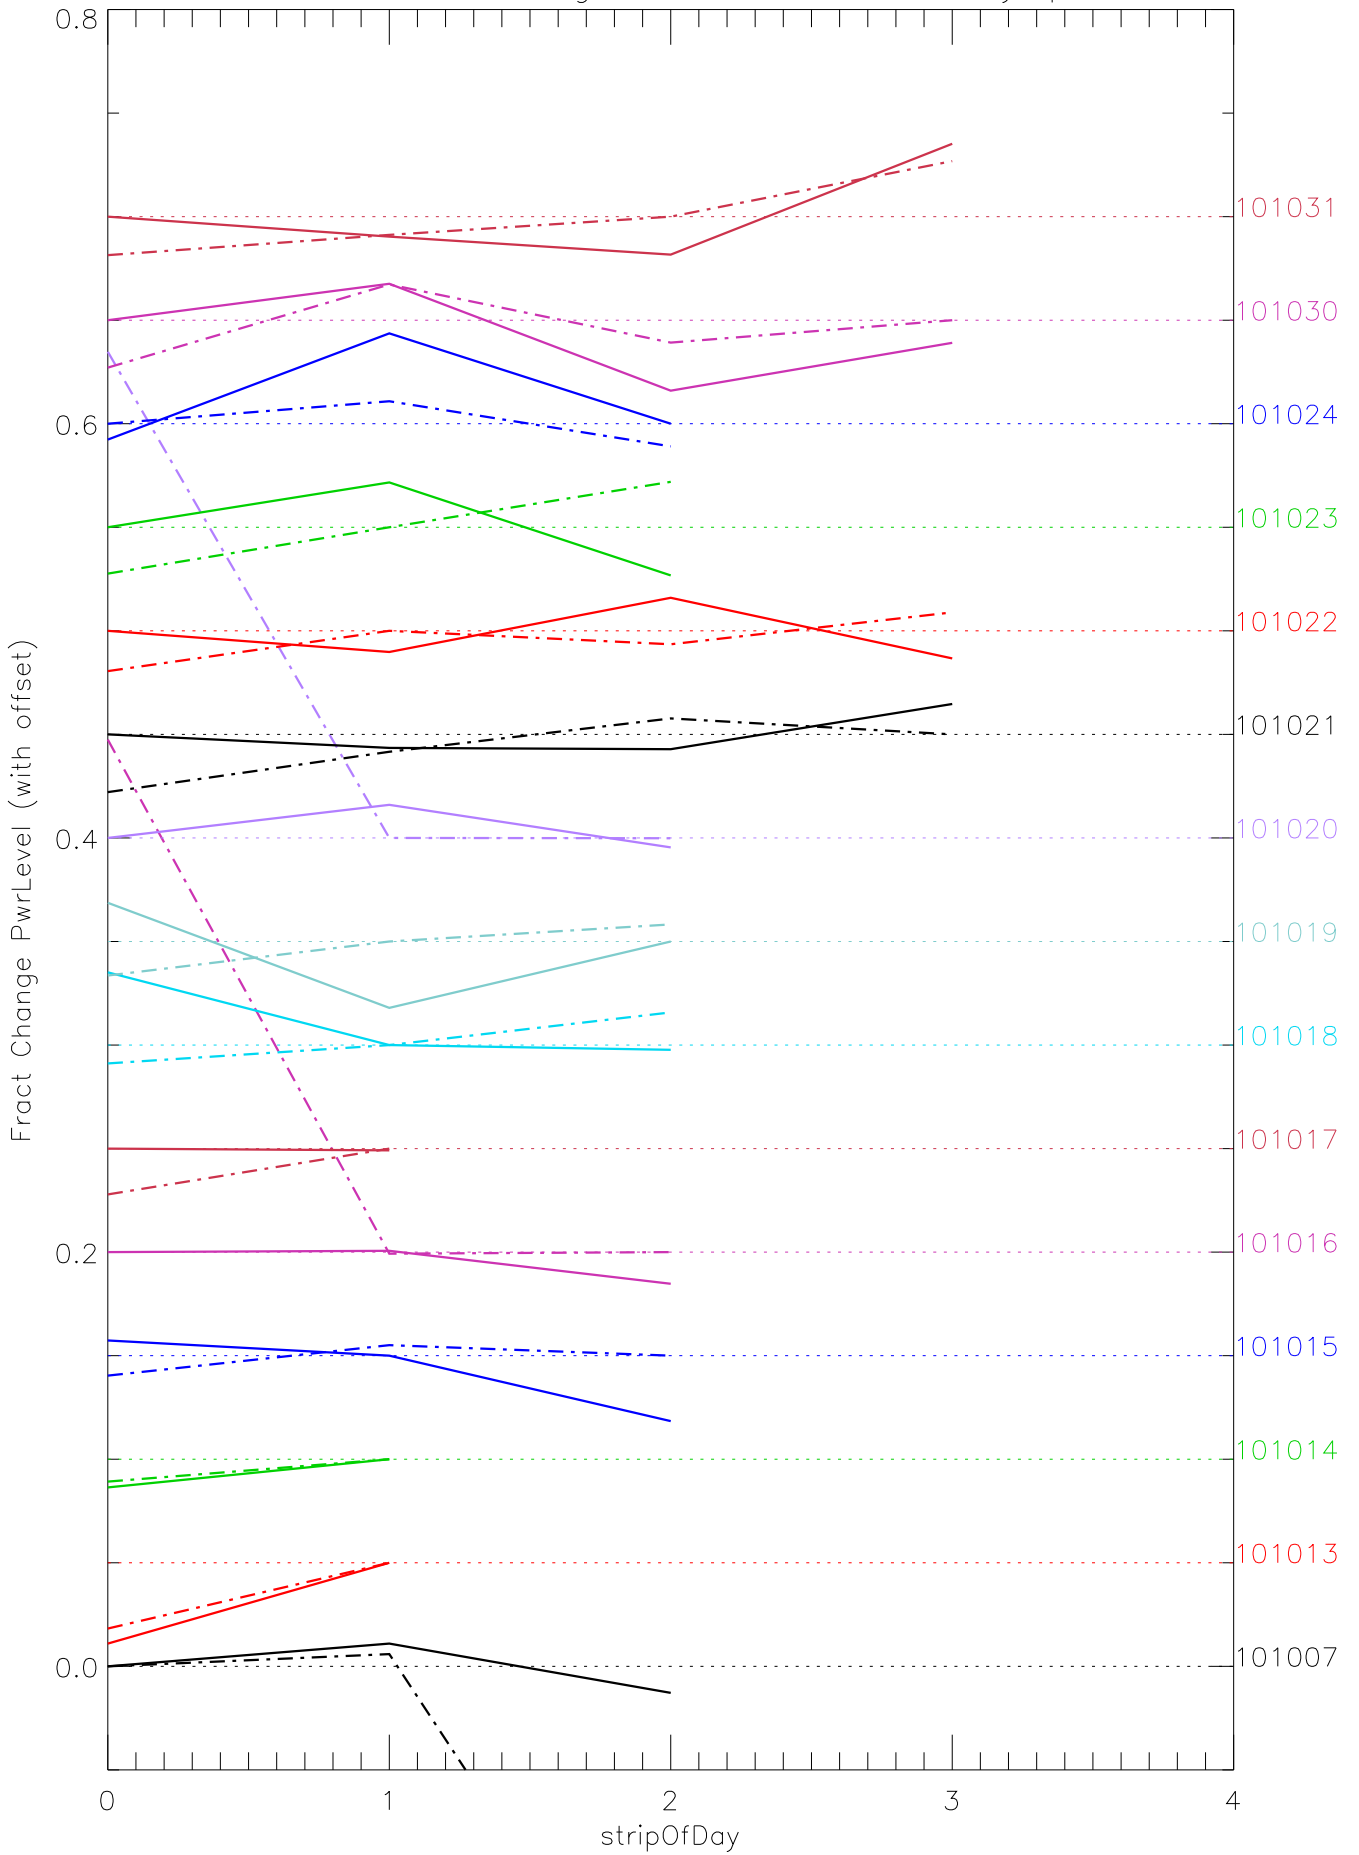

a2048 fractional change PwrLevel for each day. pixel:0

a2048 fractional change PwrLevel for each day. pixel:1

a2048 fractional change PwrLevel for each day. pixel:2

a2048 fractional change PwrLevel for each day. pixel:3

a2048 fractional change PwrLevel for each day. pixel:4

a2048 fractional change PwrLevel for each day. pixel:5

a2048 fractional change PwrLevel for each day. pixel:6