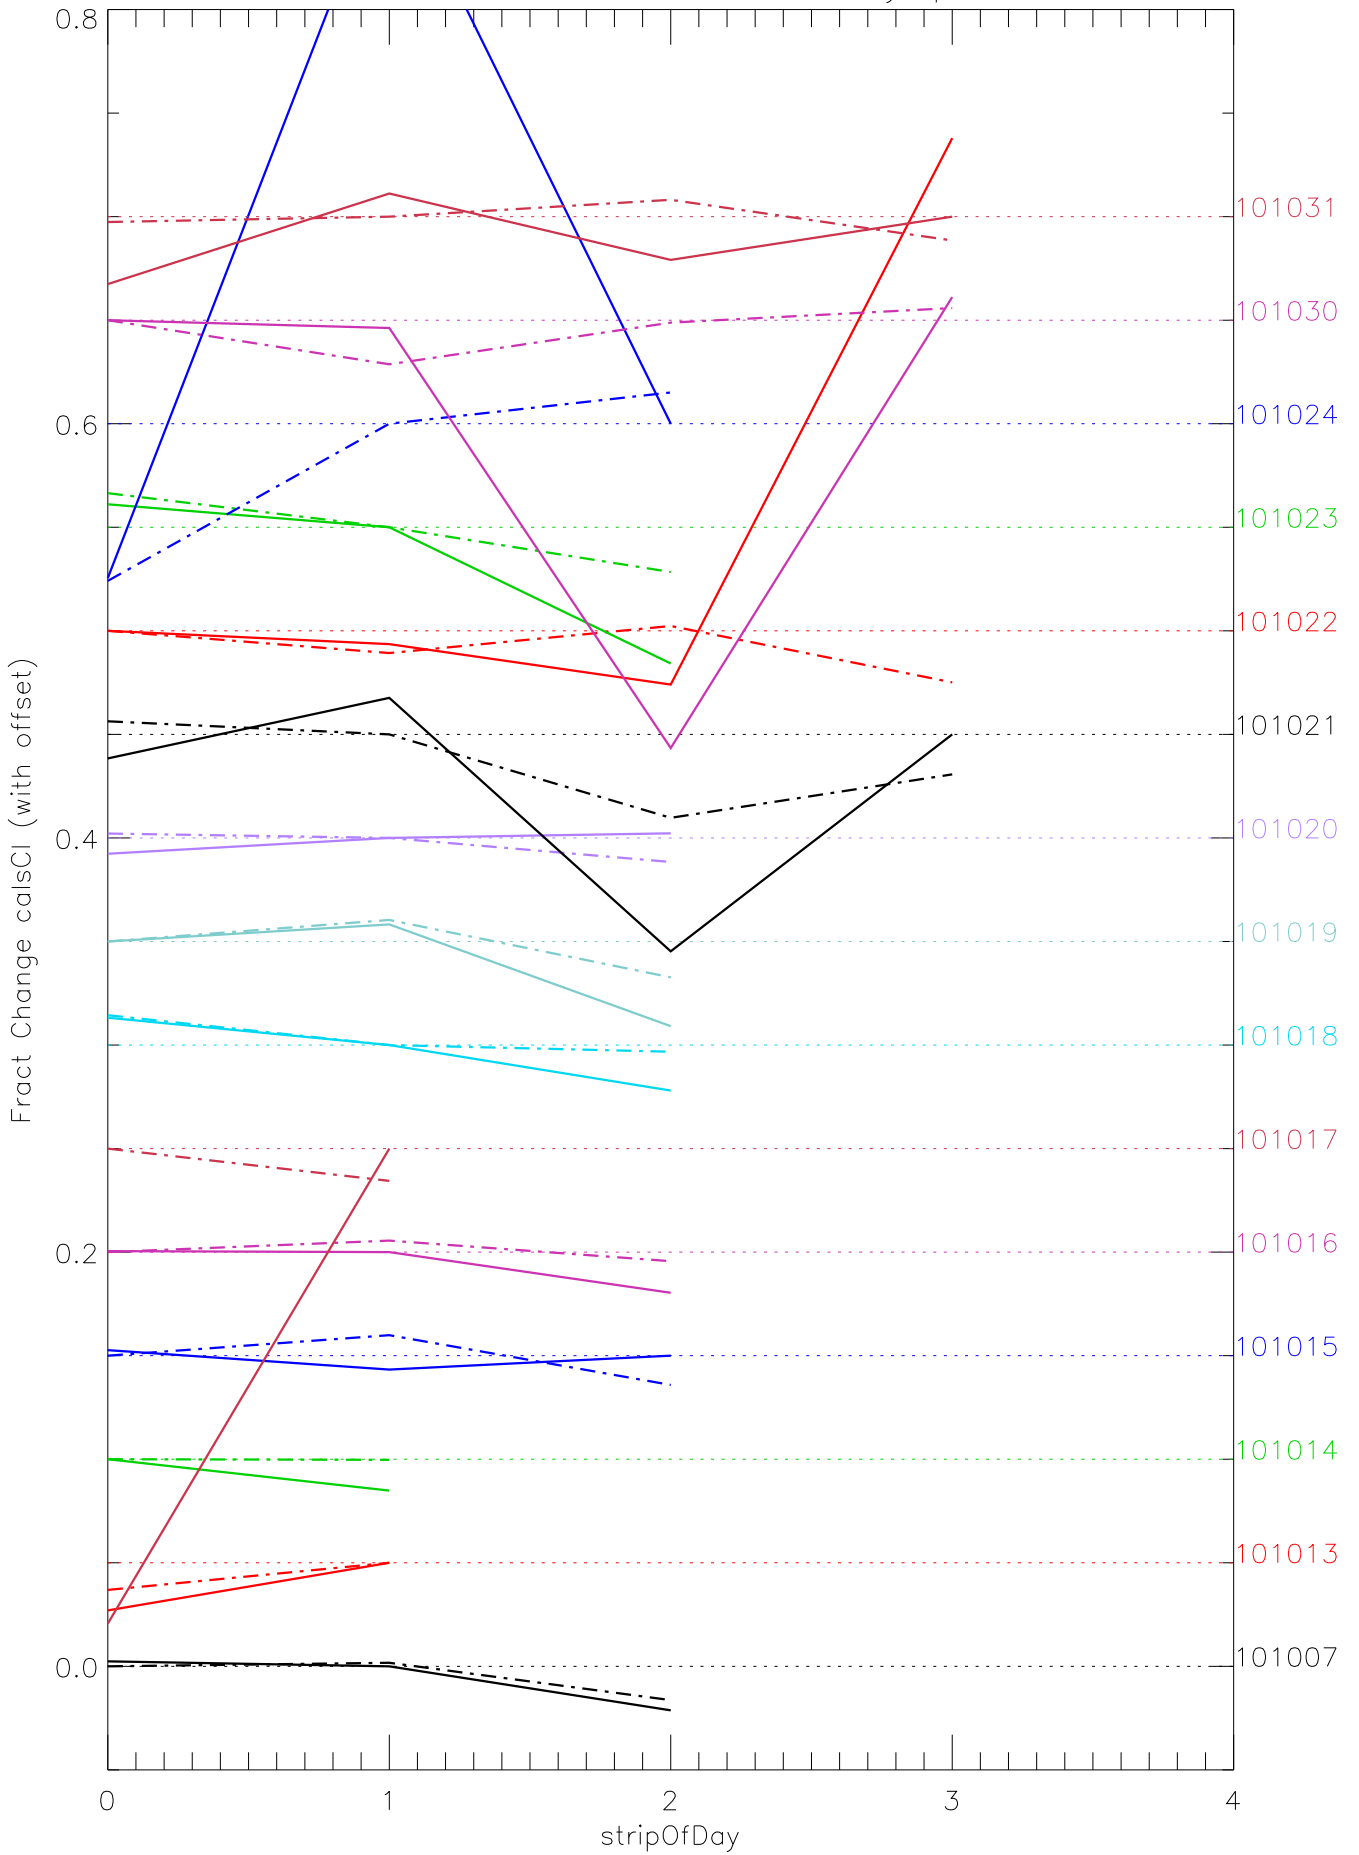

a2048 calsci factors for each day. pixel:0

a2048 calsci factors for each day. pixel:1

a2048 calsci factors for each day. pixel:2

a2048 calsci factors for each day. pixel:3

a2048 calsci factors for each day. pixel:4

a2048 calsci factors for each day. pixel:5

a2048 calsci factors for each day. pixel:6