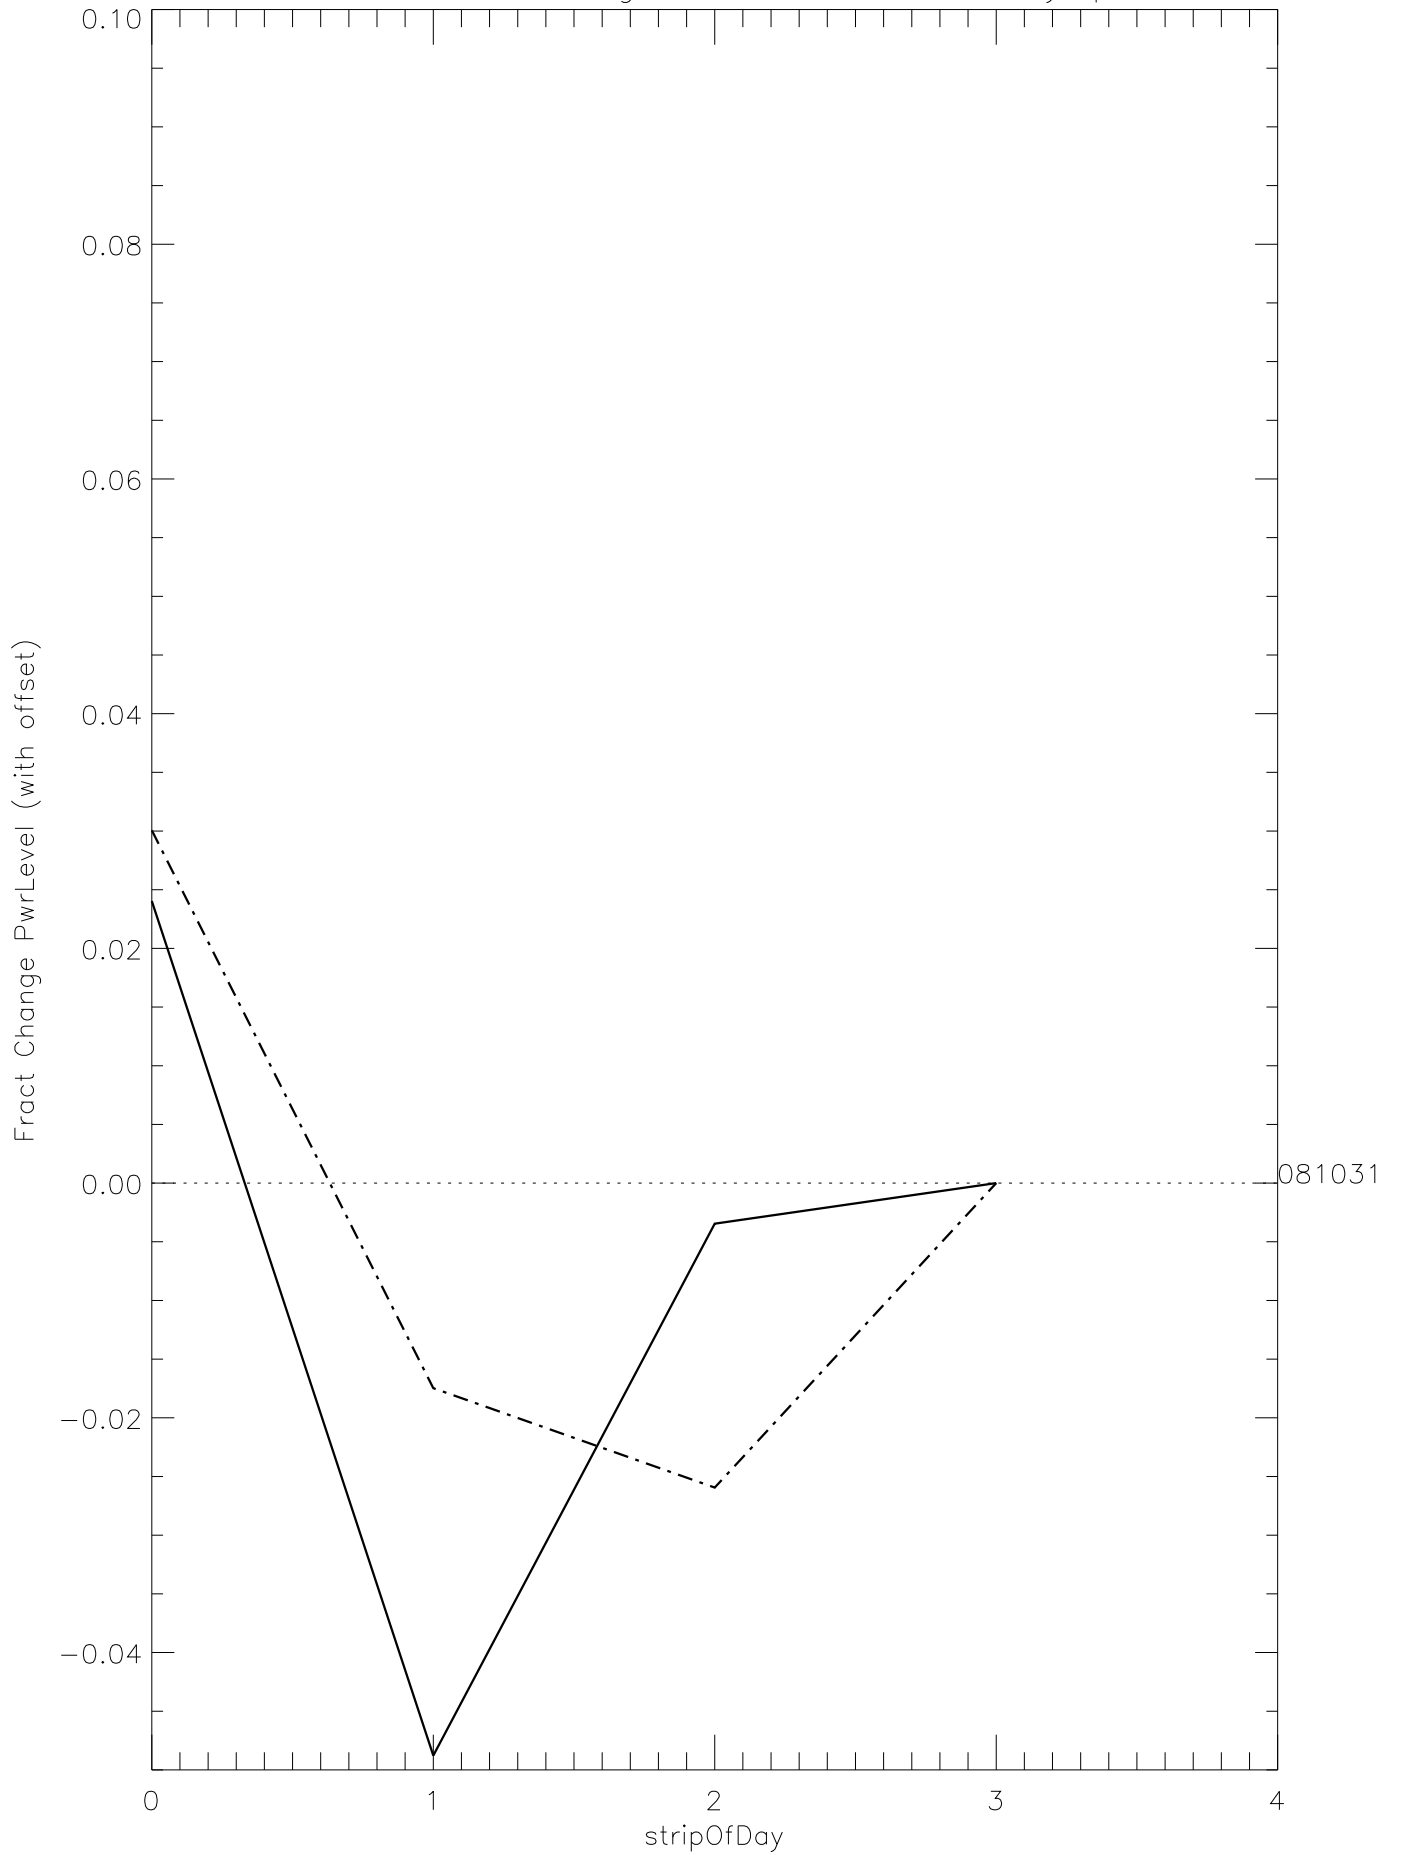

a2048 fractional change PwrLevel for each day. pixel:0

a2048 fractional change PwrLevel for each day. pixel:1

a2048 fractional change PwrLevel for each day. pixel:2

a2048 fractional change PwrLevel for each day. pixel:3

a2048 fractional change PwrLevel for each day. pixel:4

a2048 fractional change PwrLevel for each day. pixel:5

a2048 fractional change PwrLevel for each day. pixel:6