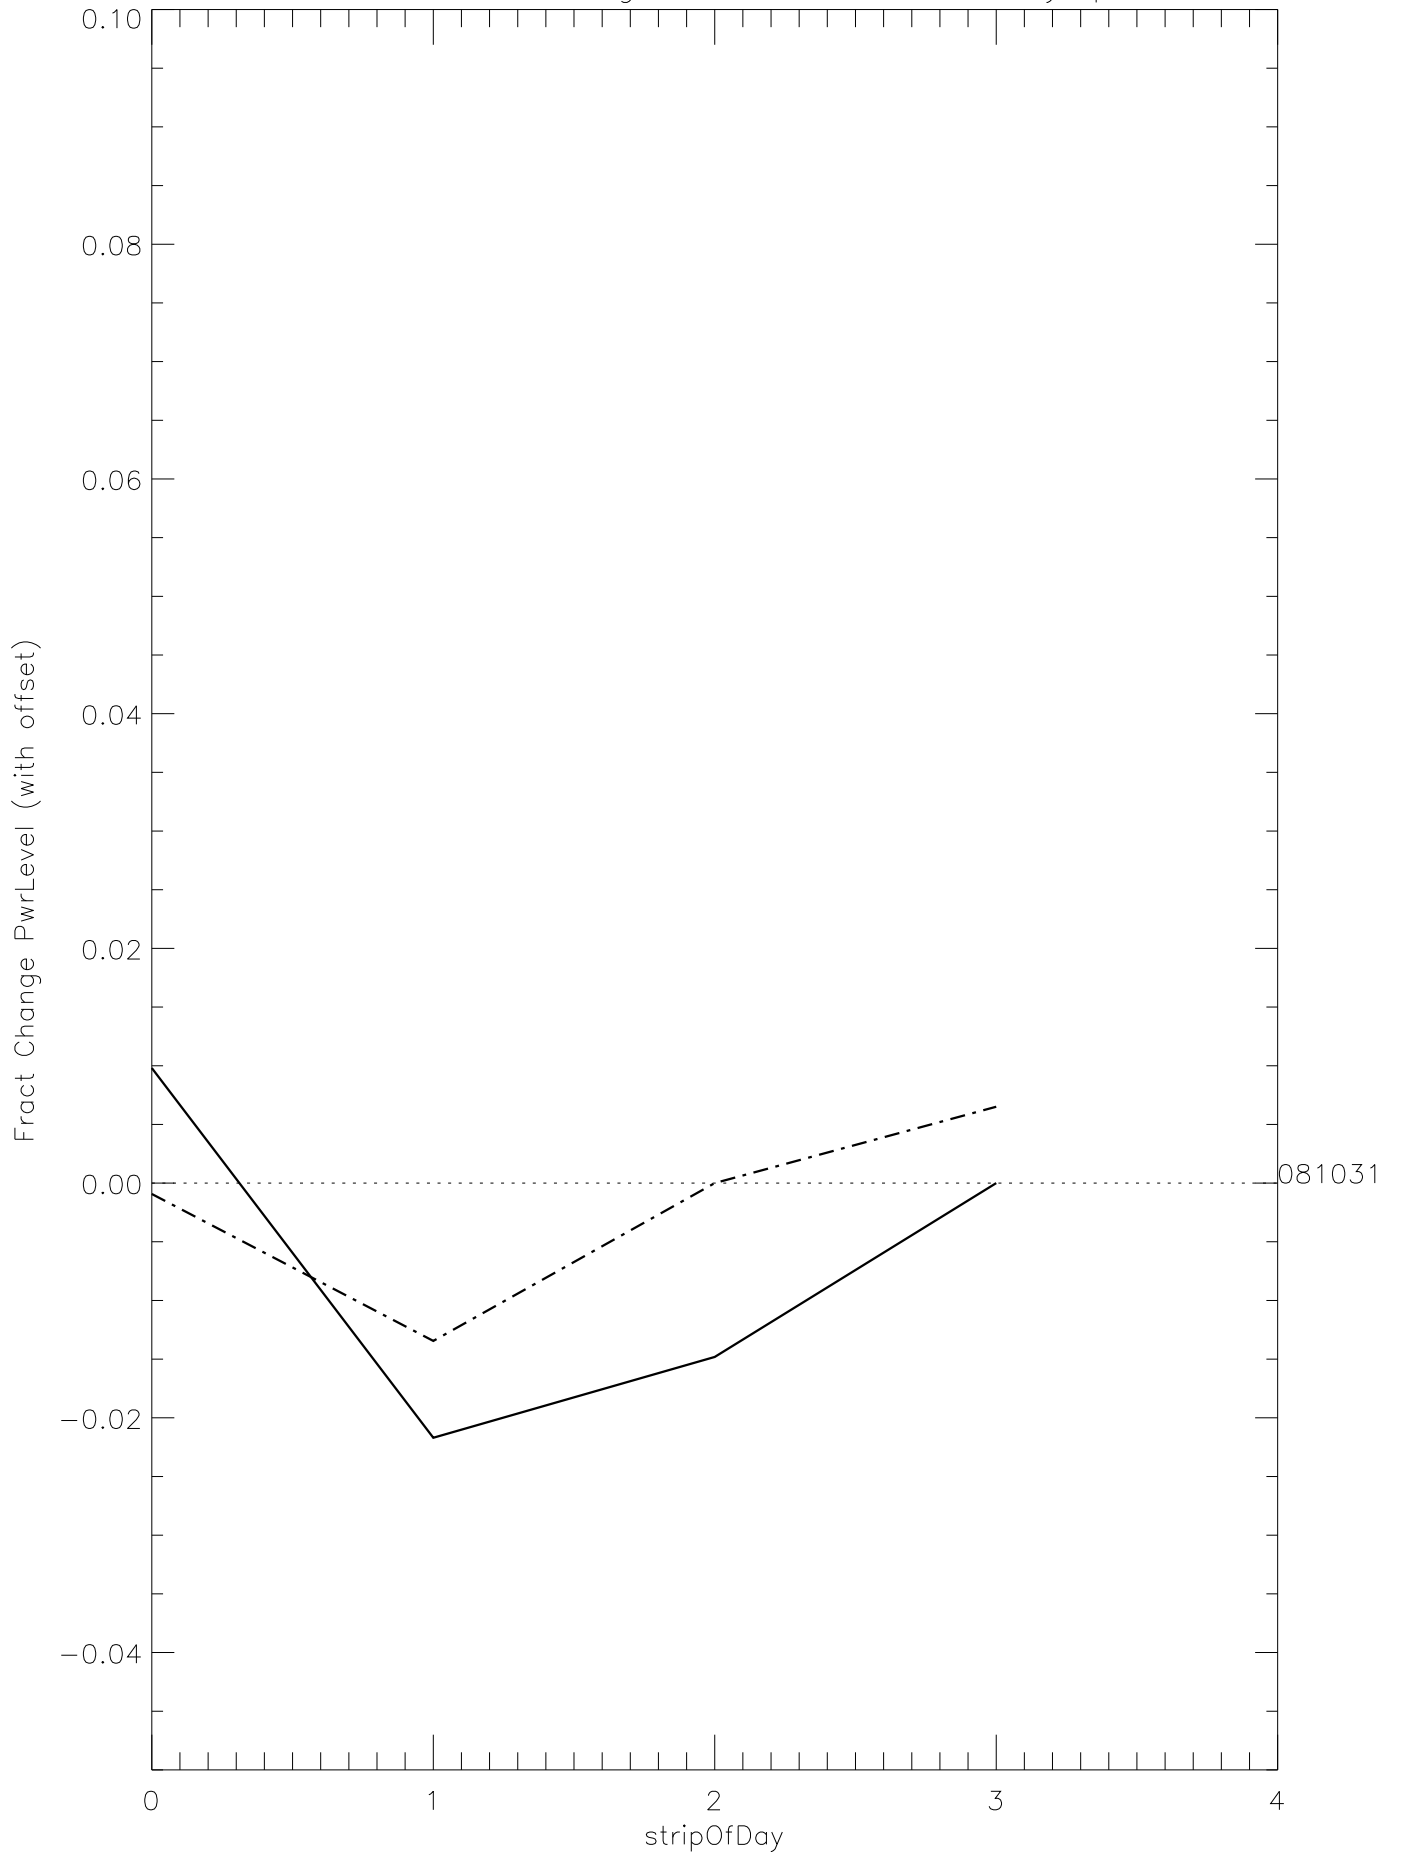

a2048 fractional change PwrLevel for each day. pixel:0

a2048 fractional change PwrLevel for each day. pixel:1

a2048 fractional change PwrLevel for each day. pixel:2

a2048 fractional change PwrLevel for each day. pixel:3

a2048 fractional change PwrLevel for each day. pixel:4

a2048 fractional change PwrLevel for each day. pixel:5

a2048 fractional change PwrLevel for each day. pixel:6