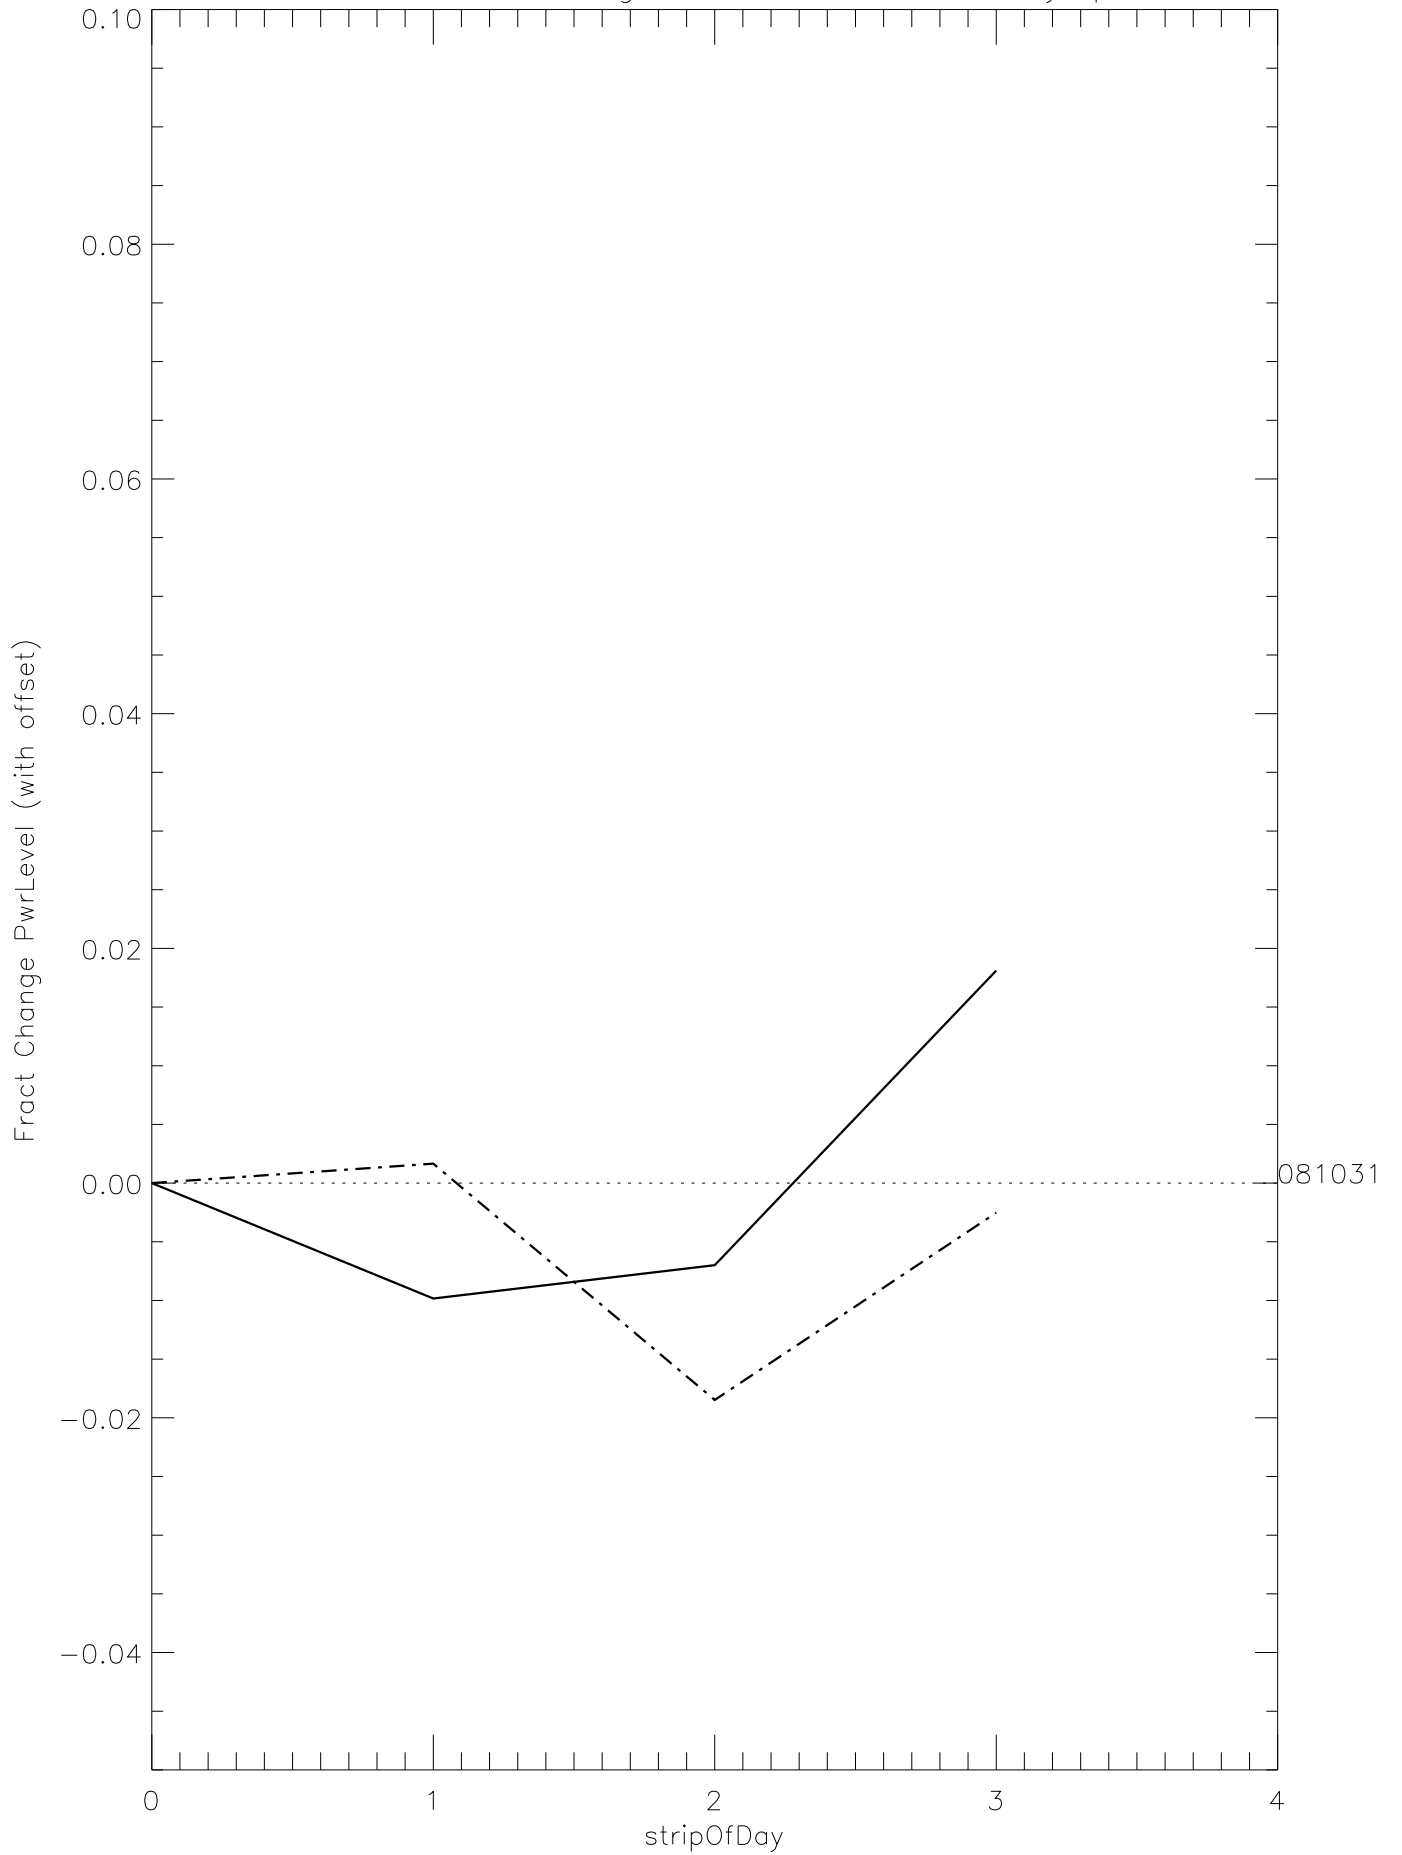

a2048 fractional change PwrLevel for each day. pixel:0

a2048 fractional change PwrLevel for each day. pixel:1

a2048 fractional change PwrLevel for each day. pixel:2

a2048 fractional change PwrLevel for each day. pixel:3

a2048 fractional change PwrLevel for each day. pixel:4

a2048 fractional change PwrLevel for each day. pixel:5

a2048 fractional change PwrLevel for each day. pixel:6