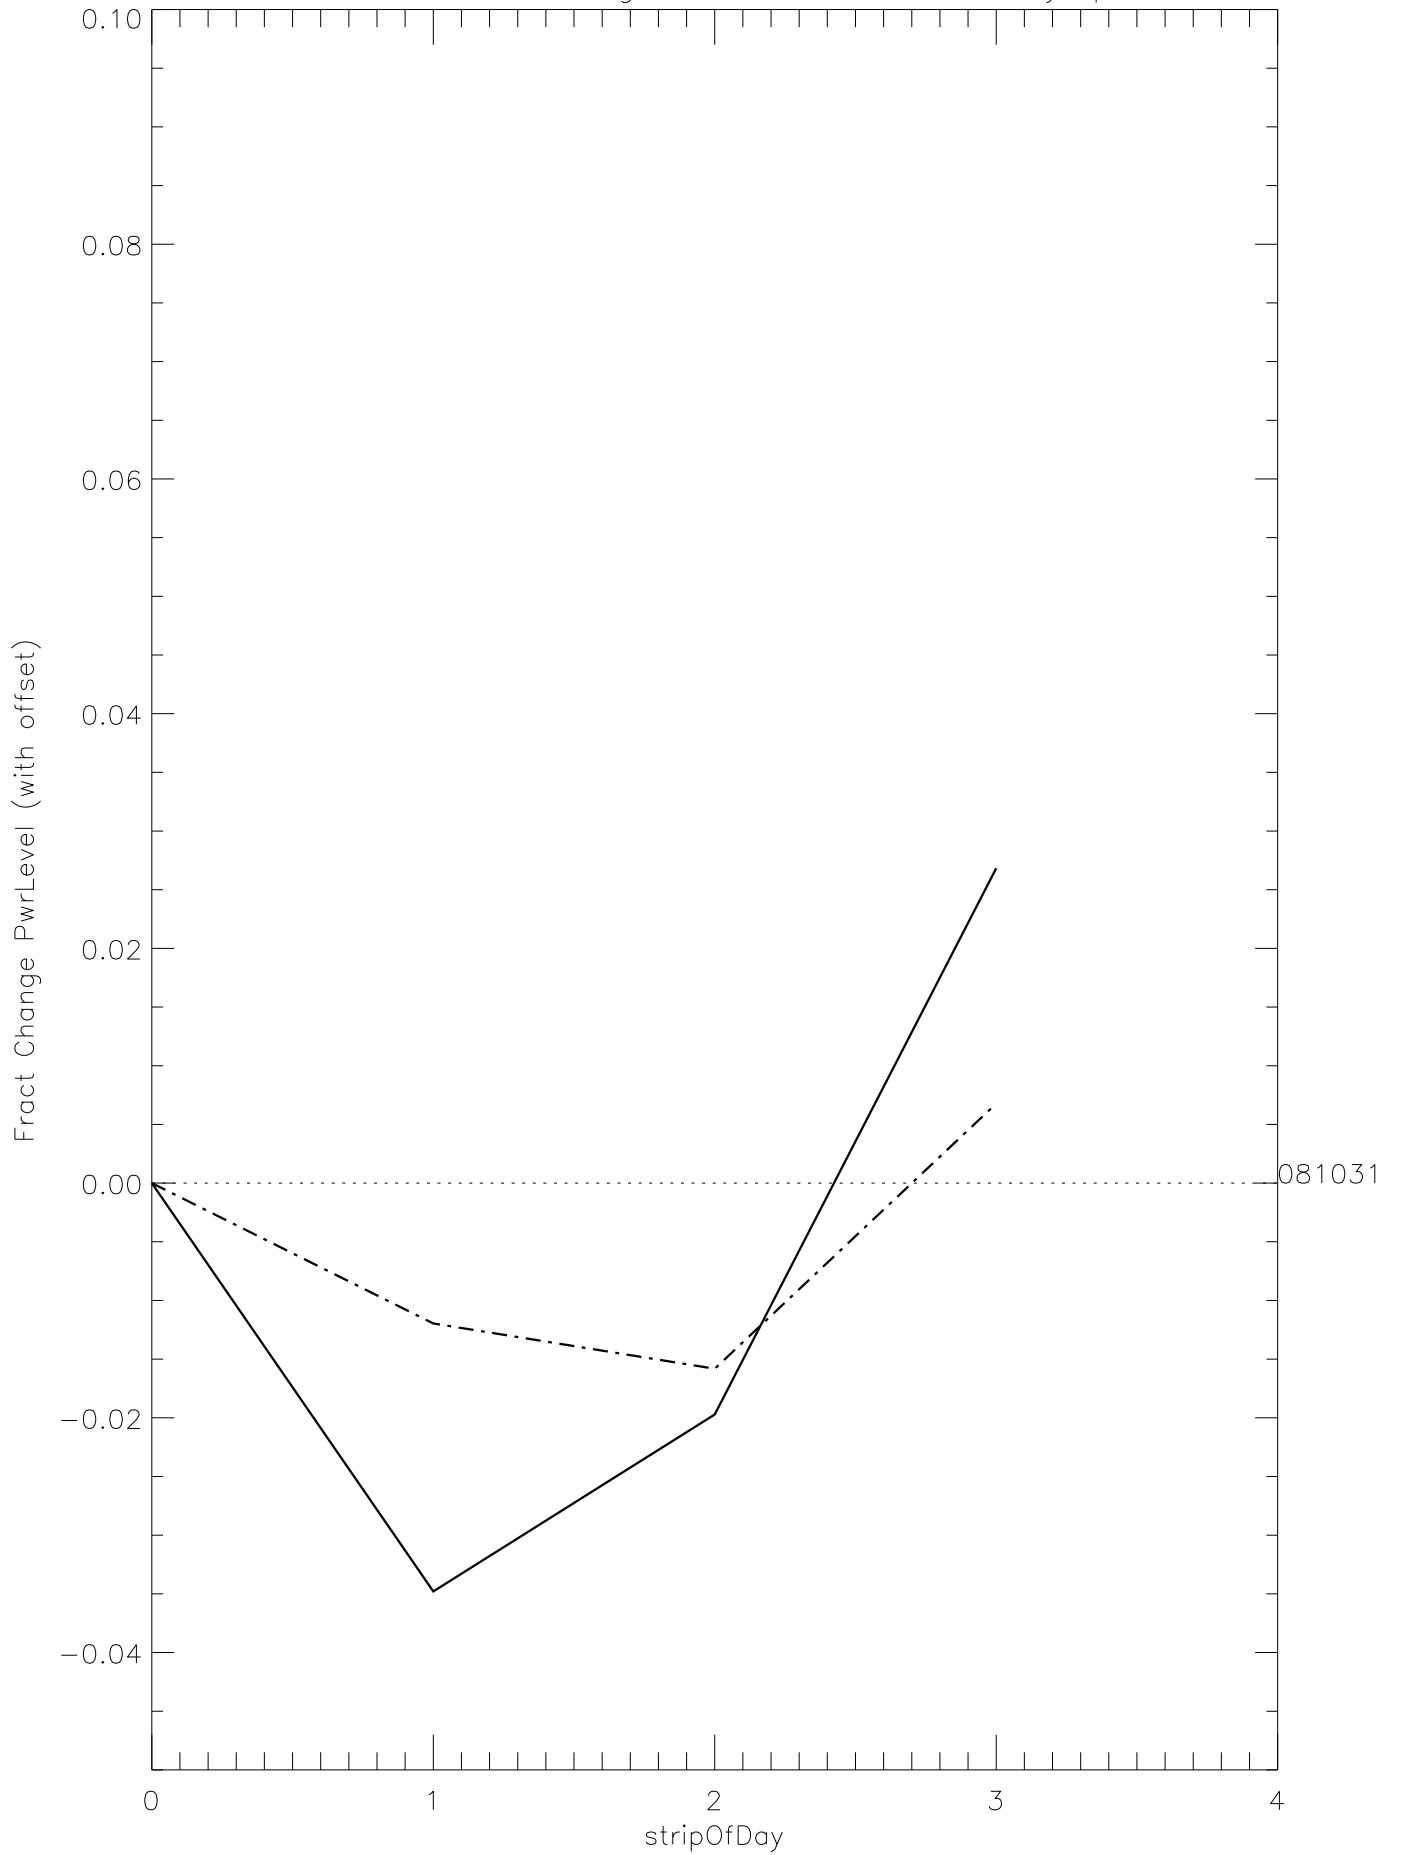

a2048 fractional change PwrLevel for each day. pixel:0

a2048 fractional change PwrLevel for each day. pixel:1

a2048 fractional change PwrLevel for each day. pixel:2

a2048 fractional change PwrLevel for each day. pixel:3

a2048 fractional change PwrLevel for each day. pixel:4

a2048 fractional change PwrLevel for each day. pixel:5

a2048 fractional change PwrLevel for each day. pixel:6