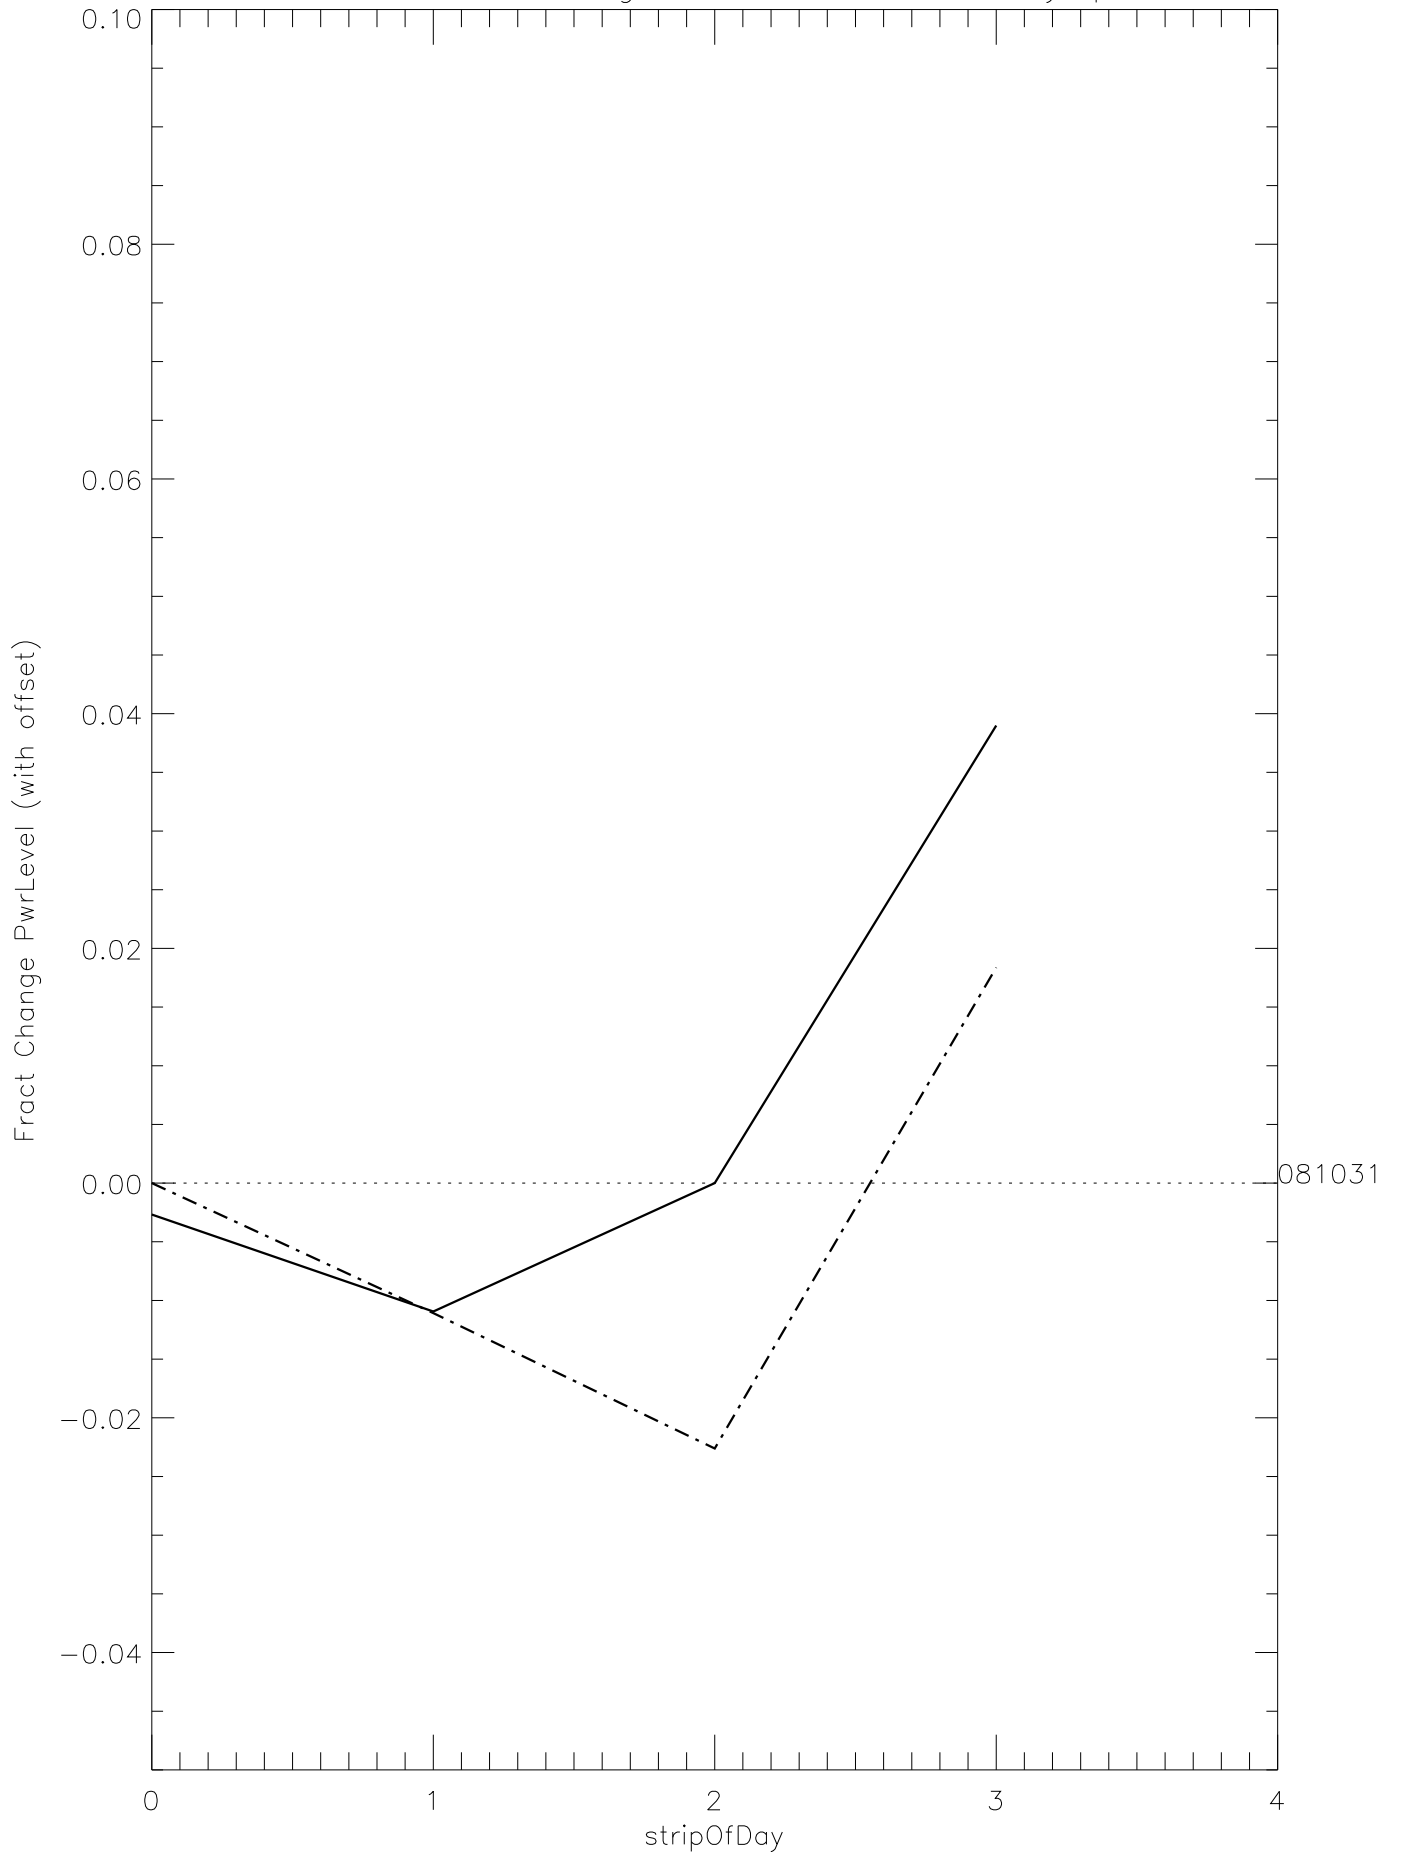

a2048 fractional change PwrLevel for each day. pixel:0

a2048 fractional change PwrLevel for each day. pixel:1

a2048 fractional change PwrLevel for each day. pixel:2

a2048 fractional change PwrLevel for each day. pixel:3

a2048 fractional change PwrLevel for each day. pixel:4

a2048 fractional change PwrLevel for each day. pixel:5

a2048 fractional change PwrLevel for each day. pixel:6