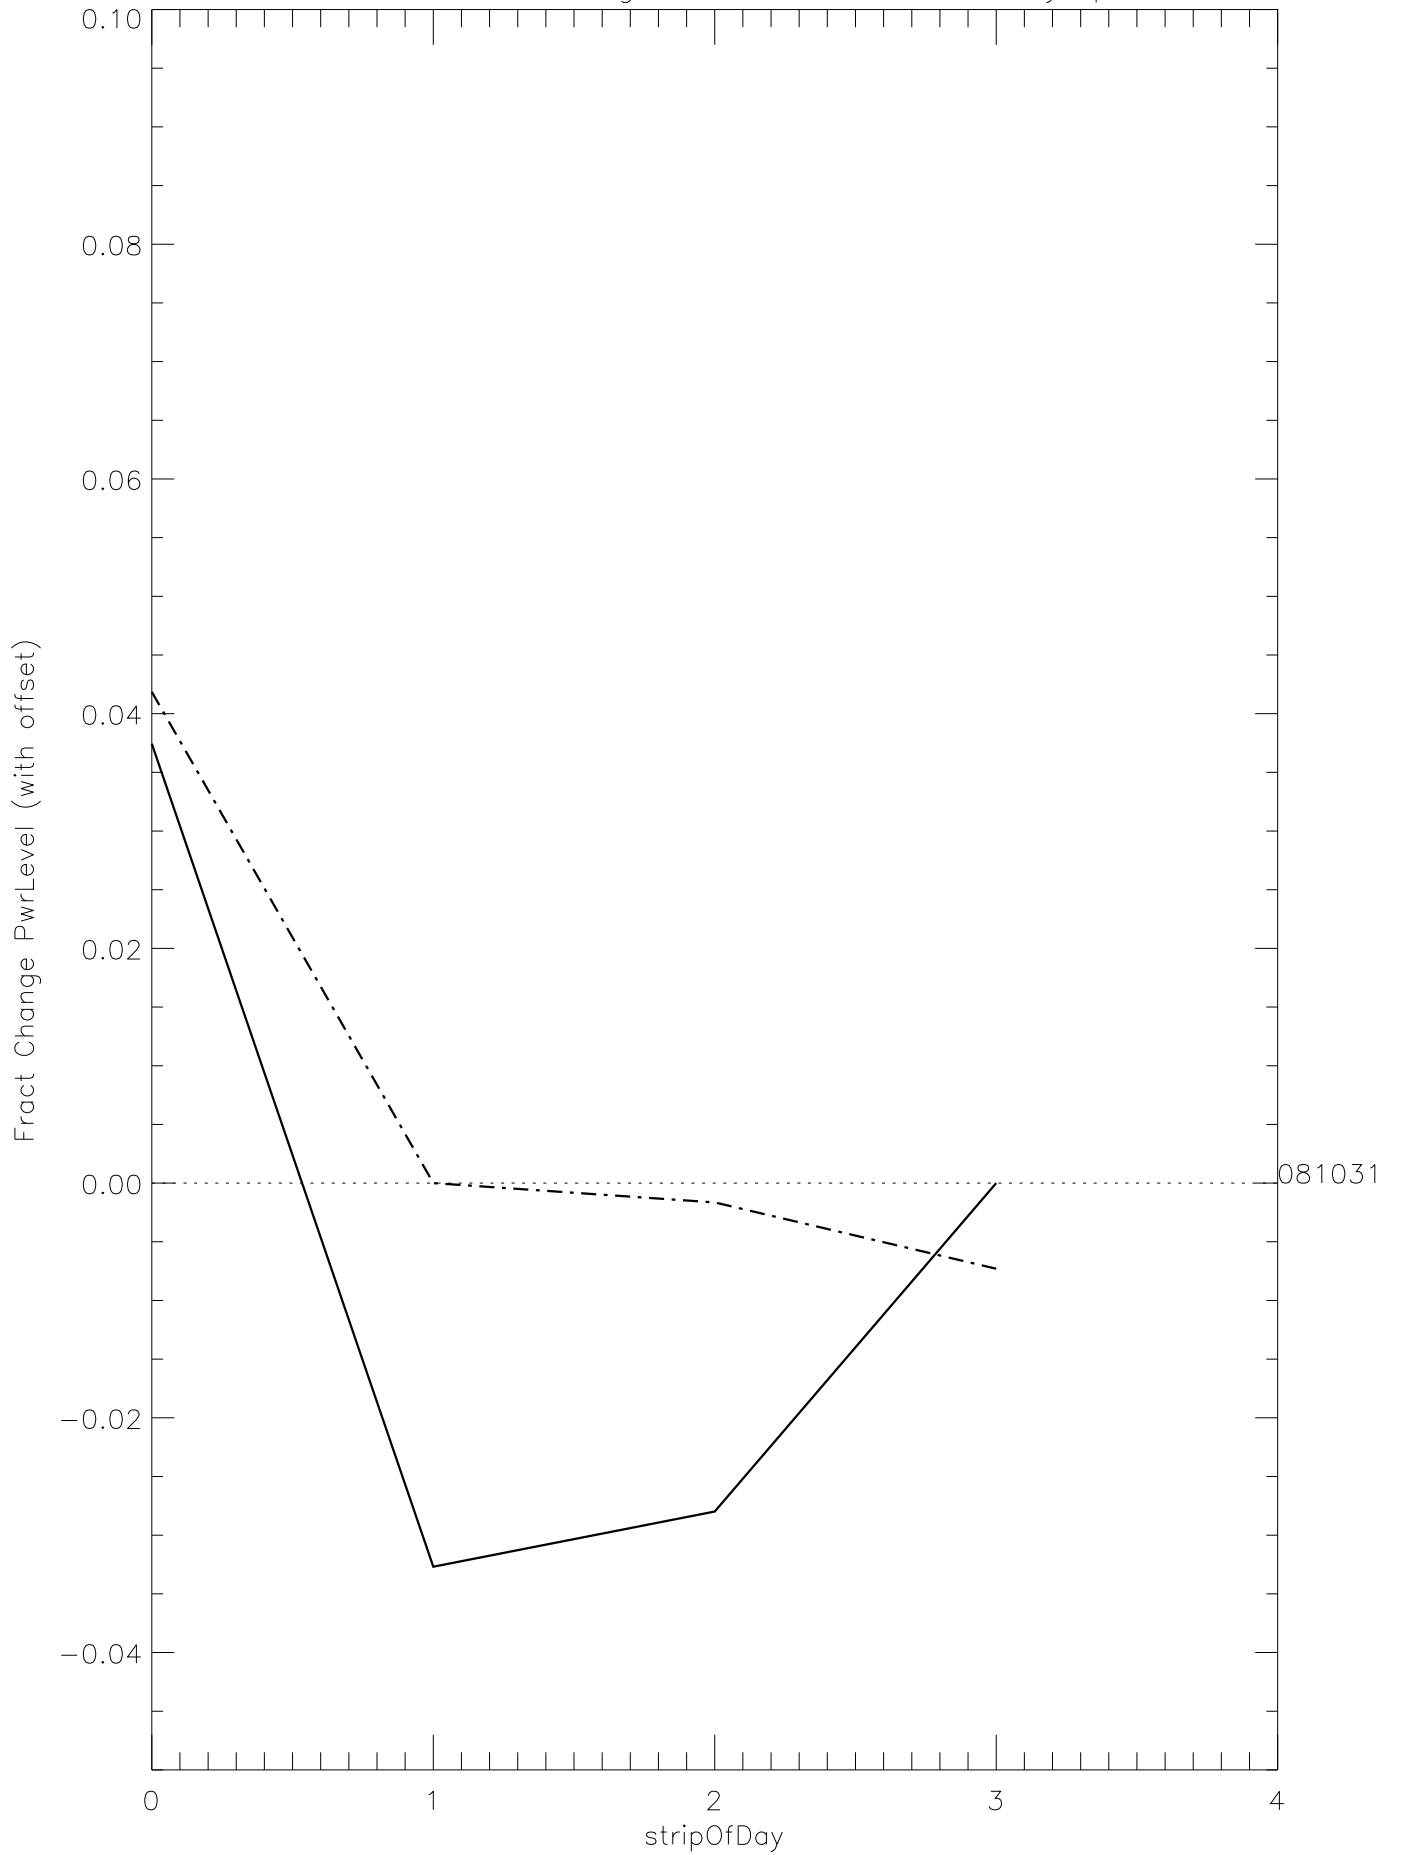

a2048 fractional change PwrLevel for each day. pixel:0

a2048 fractional change PwrLevel for each day. pixel:1

a2048 fractional change PwrLevel for each day. pixel:2

a2048 fractional change PwrLevel for each day. pixel:3

a2048 fractional change PwrLevel for each day. pixel:4

a2048 fractional change PwrLevel for each day. pixel:5

a2048 fractional change PwrLevel for each day. pixel:6