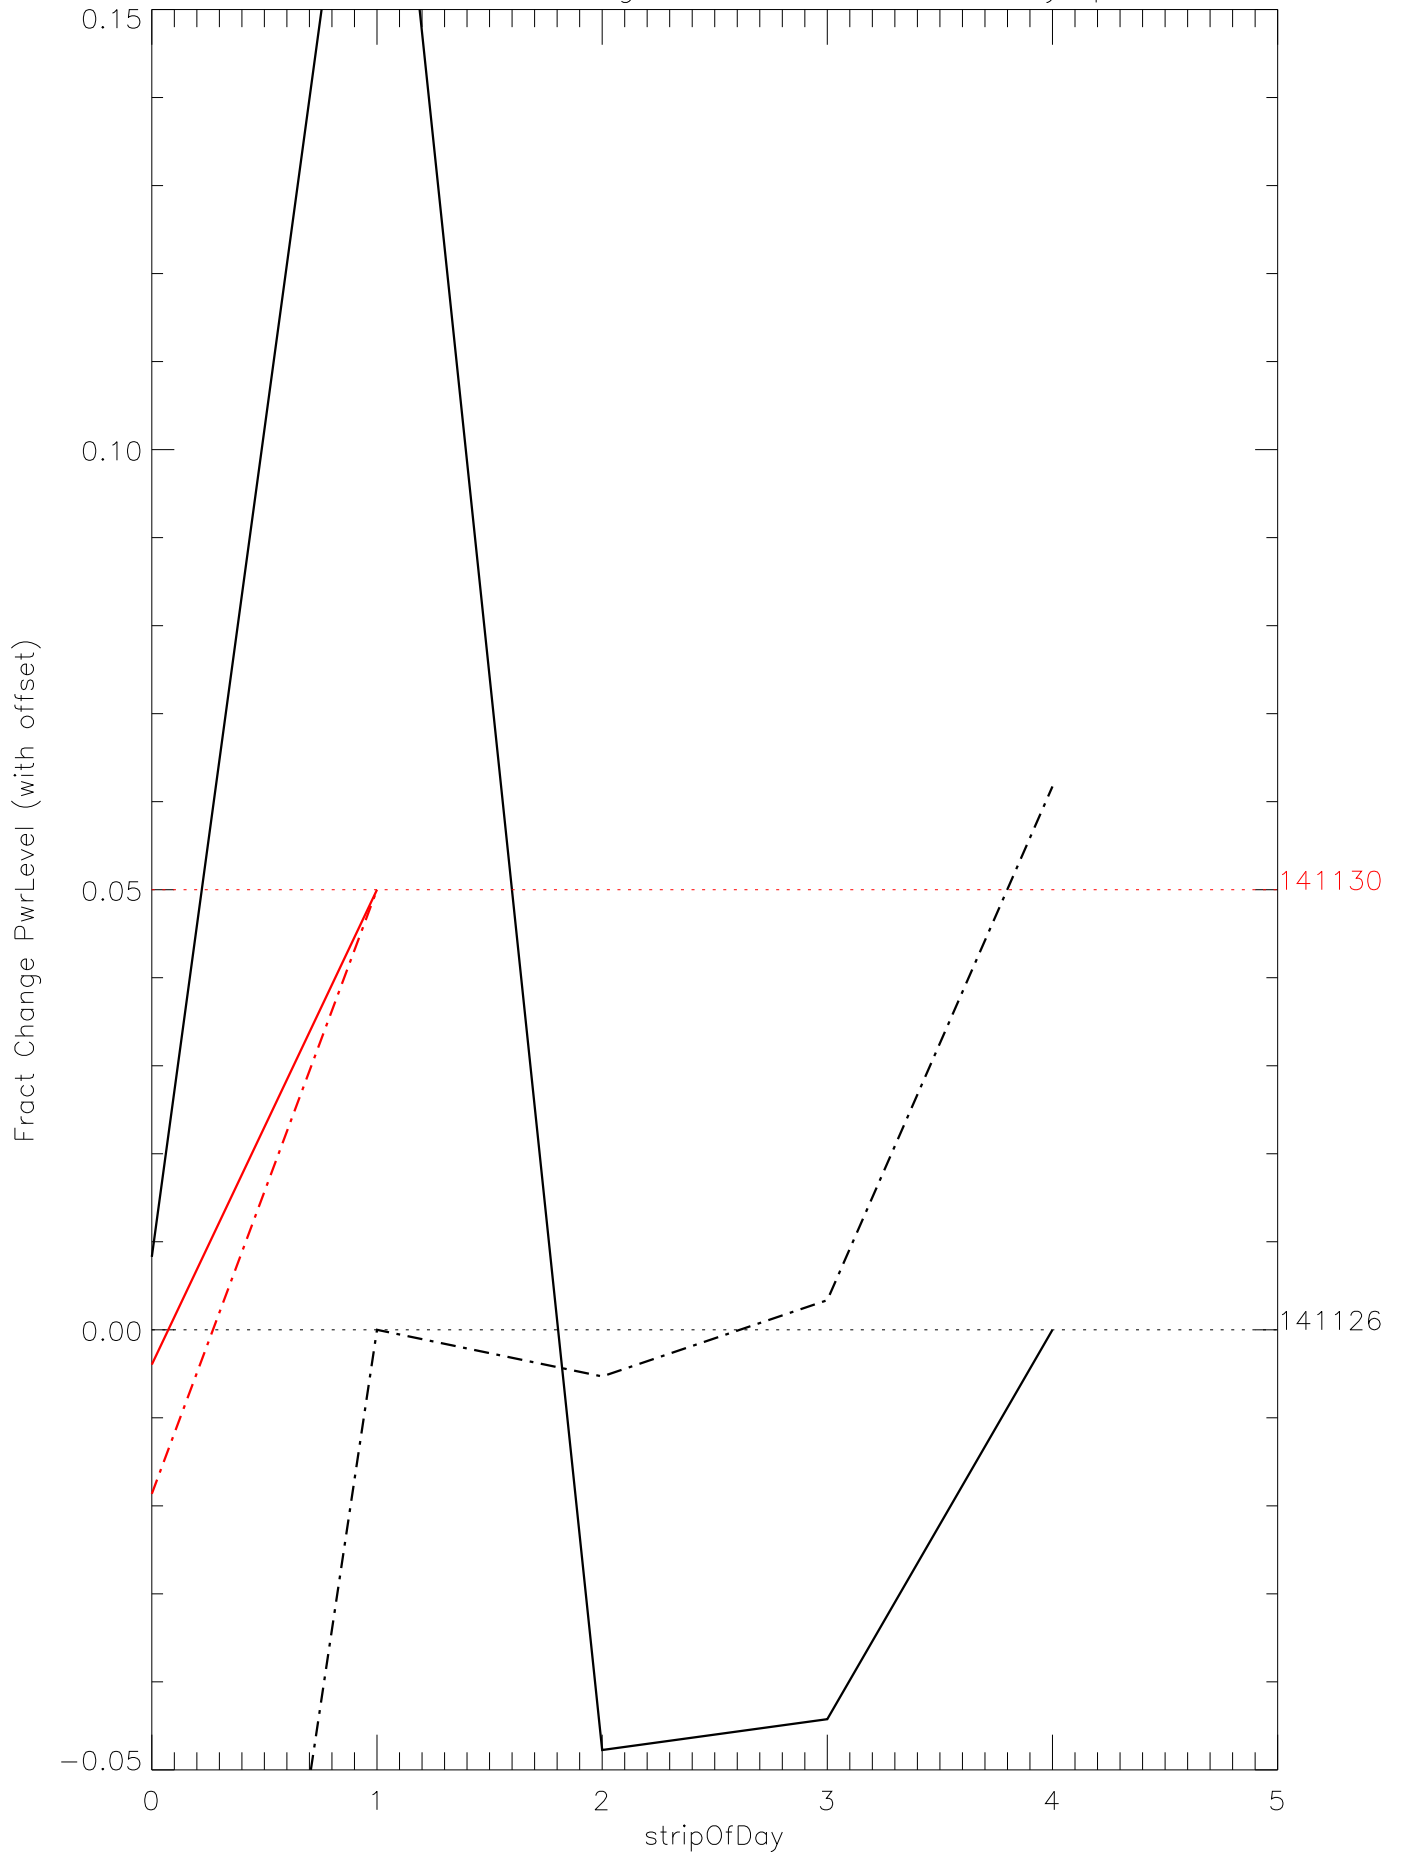

a2048 fractional change PwrLevel for each day. pixel:0

a2048 fractional change PwrLevel for each day. pixel:1

a2048 fractional change PwrLevel for each day. pixel:2

a2048 fractional change PwrLevel for each day. pixel:3

a2048 fractional change PwrLevel for each day. pixel:4

a2048 fractional change PwrLevel for each day. pixel:5

a2048 fractional change PwrLevel for each day. pixel:6