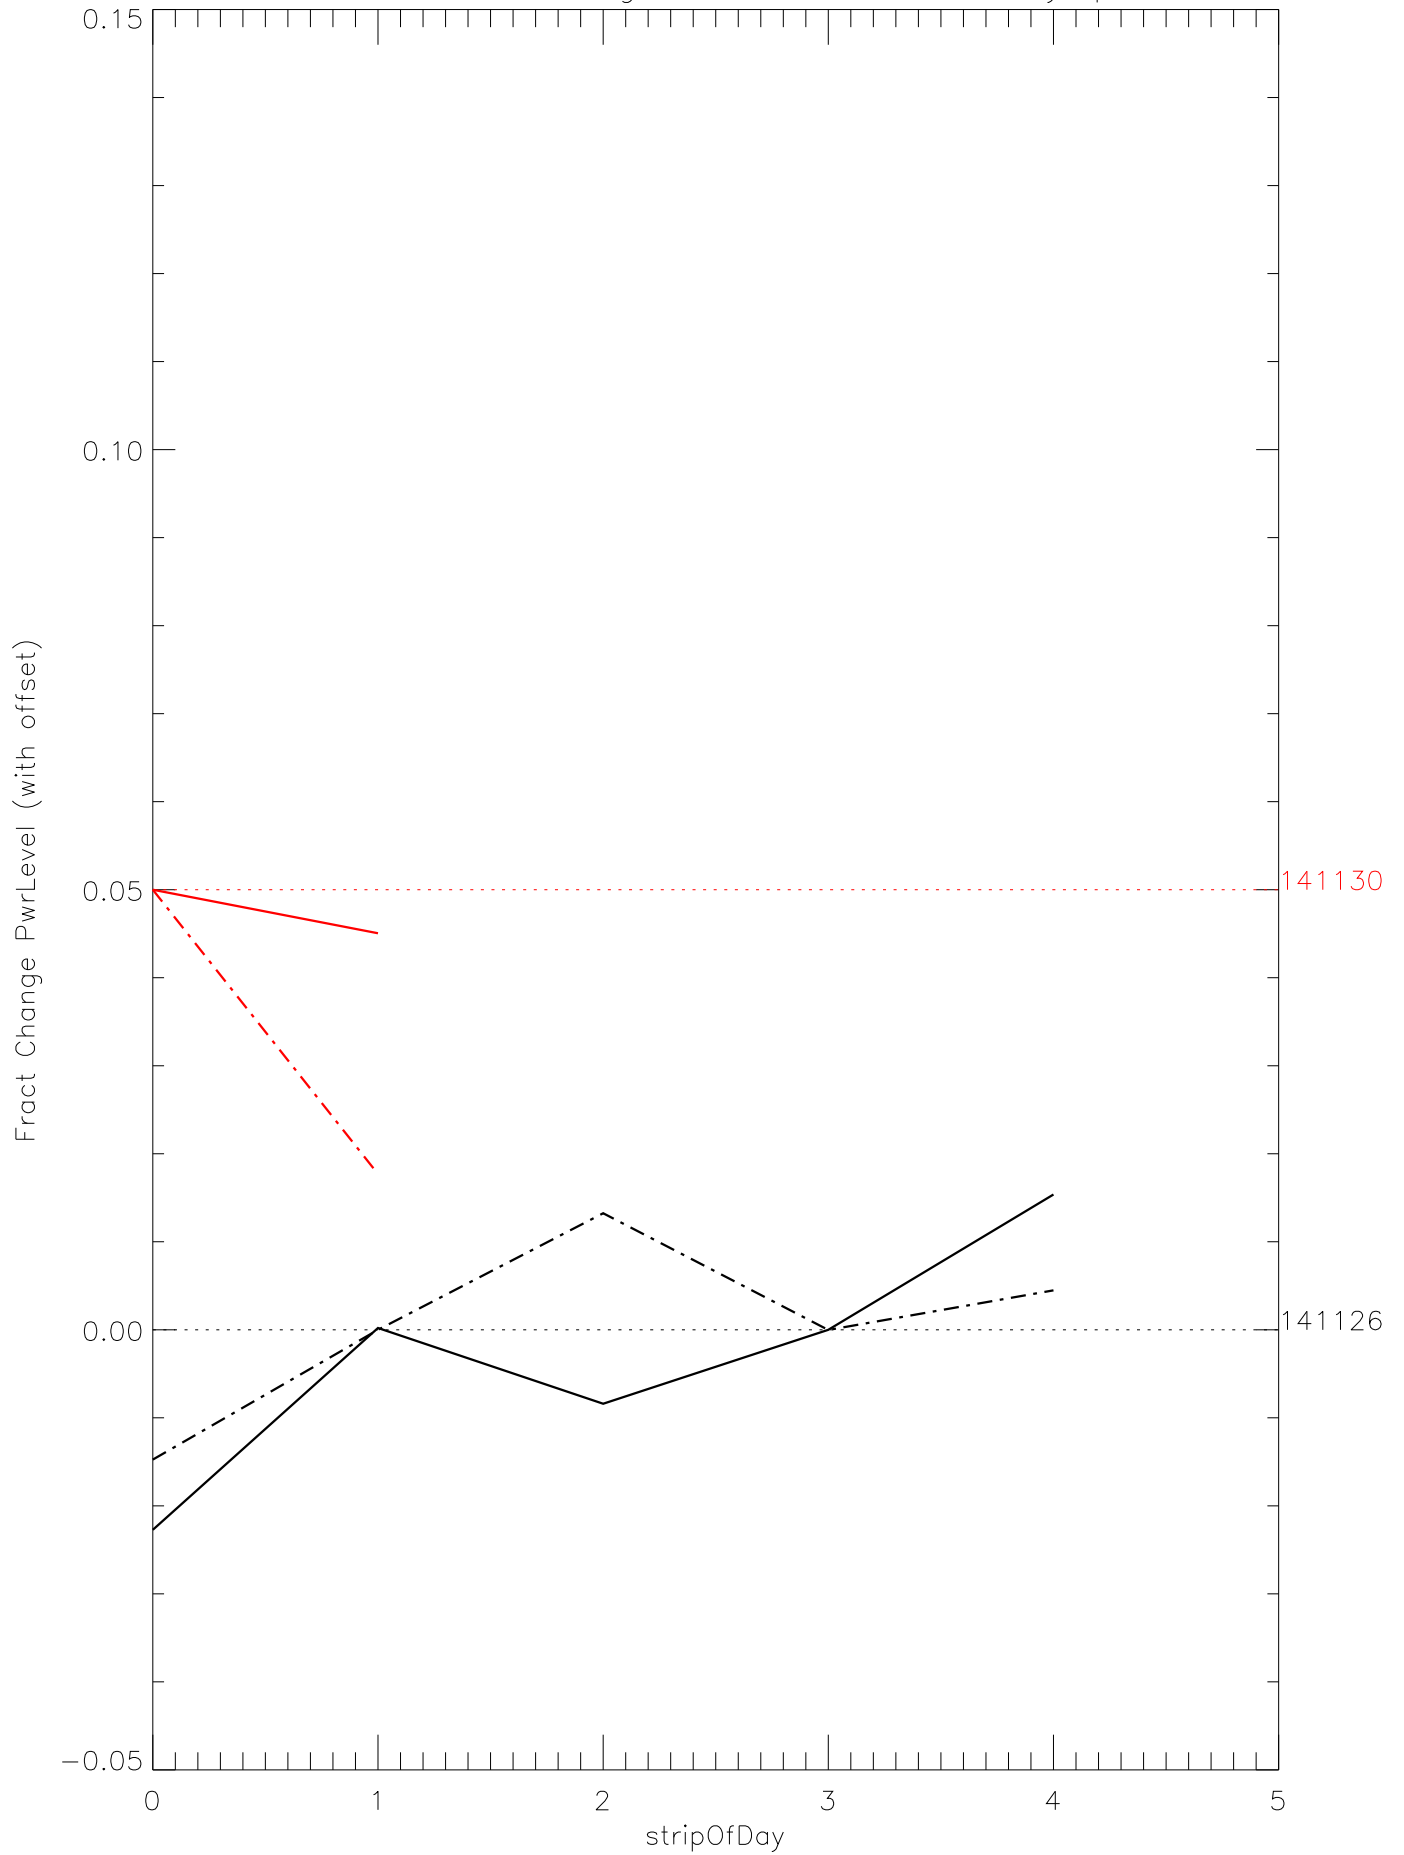

a2048 fractional change PwrLevel for each day. pixel:0

a2048 fractional change PwrLevel for each day. pixel:1

a2048 fractional change PwrLevel for each day. pixel:2

a2048 fractional change PwrLevel for each day. pixel:3

a2048 fractional change PwrLevel for each day. pixel:4

a2048 fractional change PwrLevel for each day. pixel:5

a2048 fractional change PwrLevel for each day. pixel:6