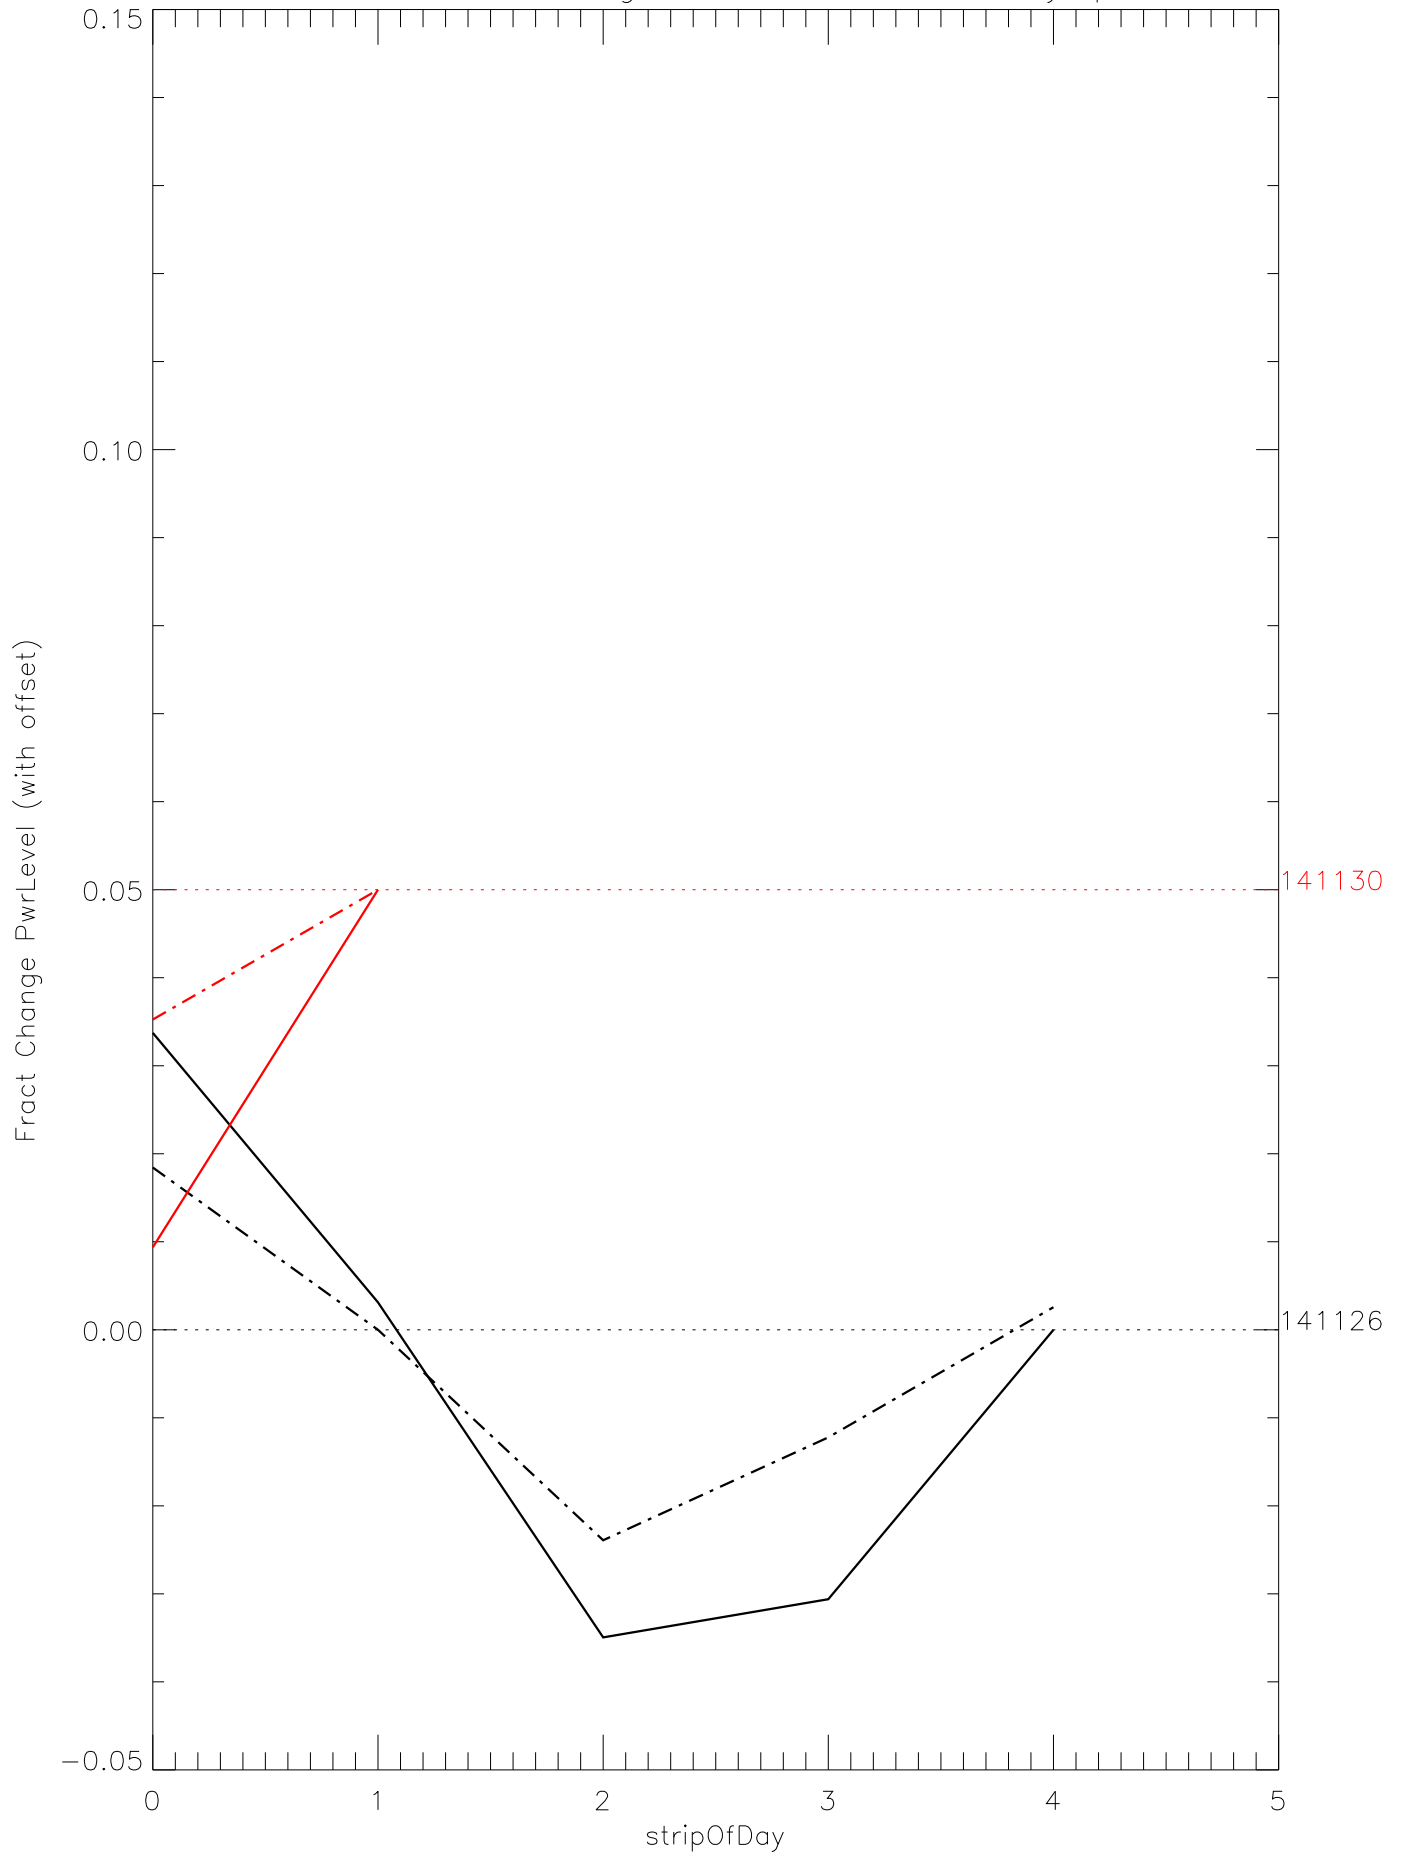

a2048 fractional change PwrLevel for each day. pixel:0

a2048 fractional change PwrLevel for each day. pixel:1

a2048 fractional change PwrLevel for each day. pixel:2

a2048 fractional change PwrLevel for each day. pixel:3

a2048 fractional change PwrLevel for each day. pixel:4

a2048 fractional change PwrLevel for each day. pixel:5

a2048 fractional change PwrLevel for each day. pixel:6