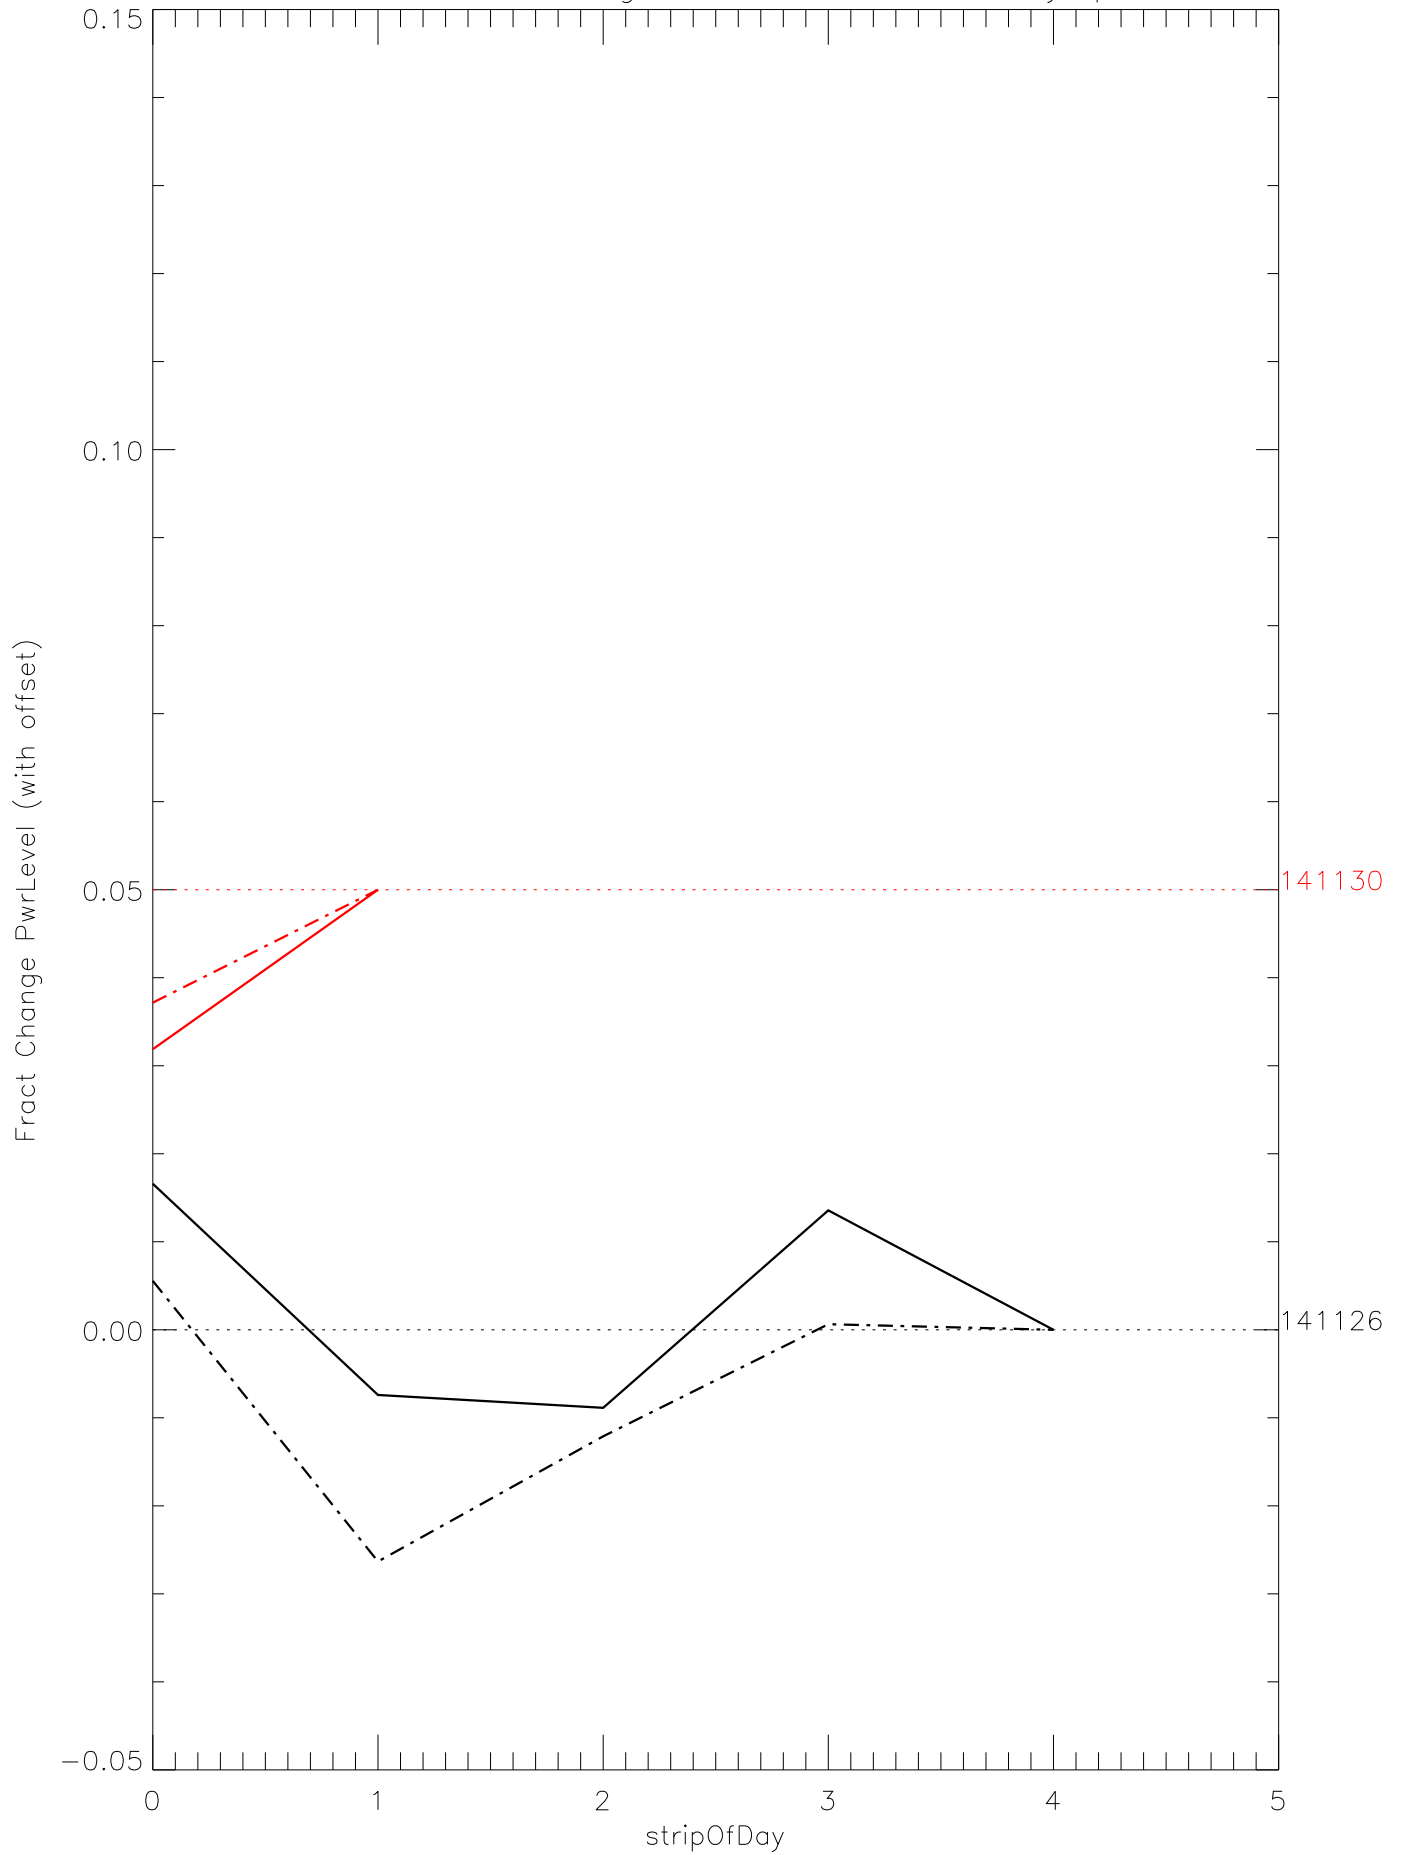

a2048 fractional change PwrLevel for each day. pixel:0

a2048 fractional change PwrLevel for each day. pixel:1

a2048 fractional change PwrLevel for each day. pixel:2

a2048 fractional change PwrLevel for each day. pixel:3

a2048 fractional change PwrLevel for each day. pixel:4

a2048 fractional change PwrLevel for each day. pixel:5

a2048 fractional change PwrLevel for each day. pixel:6