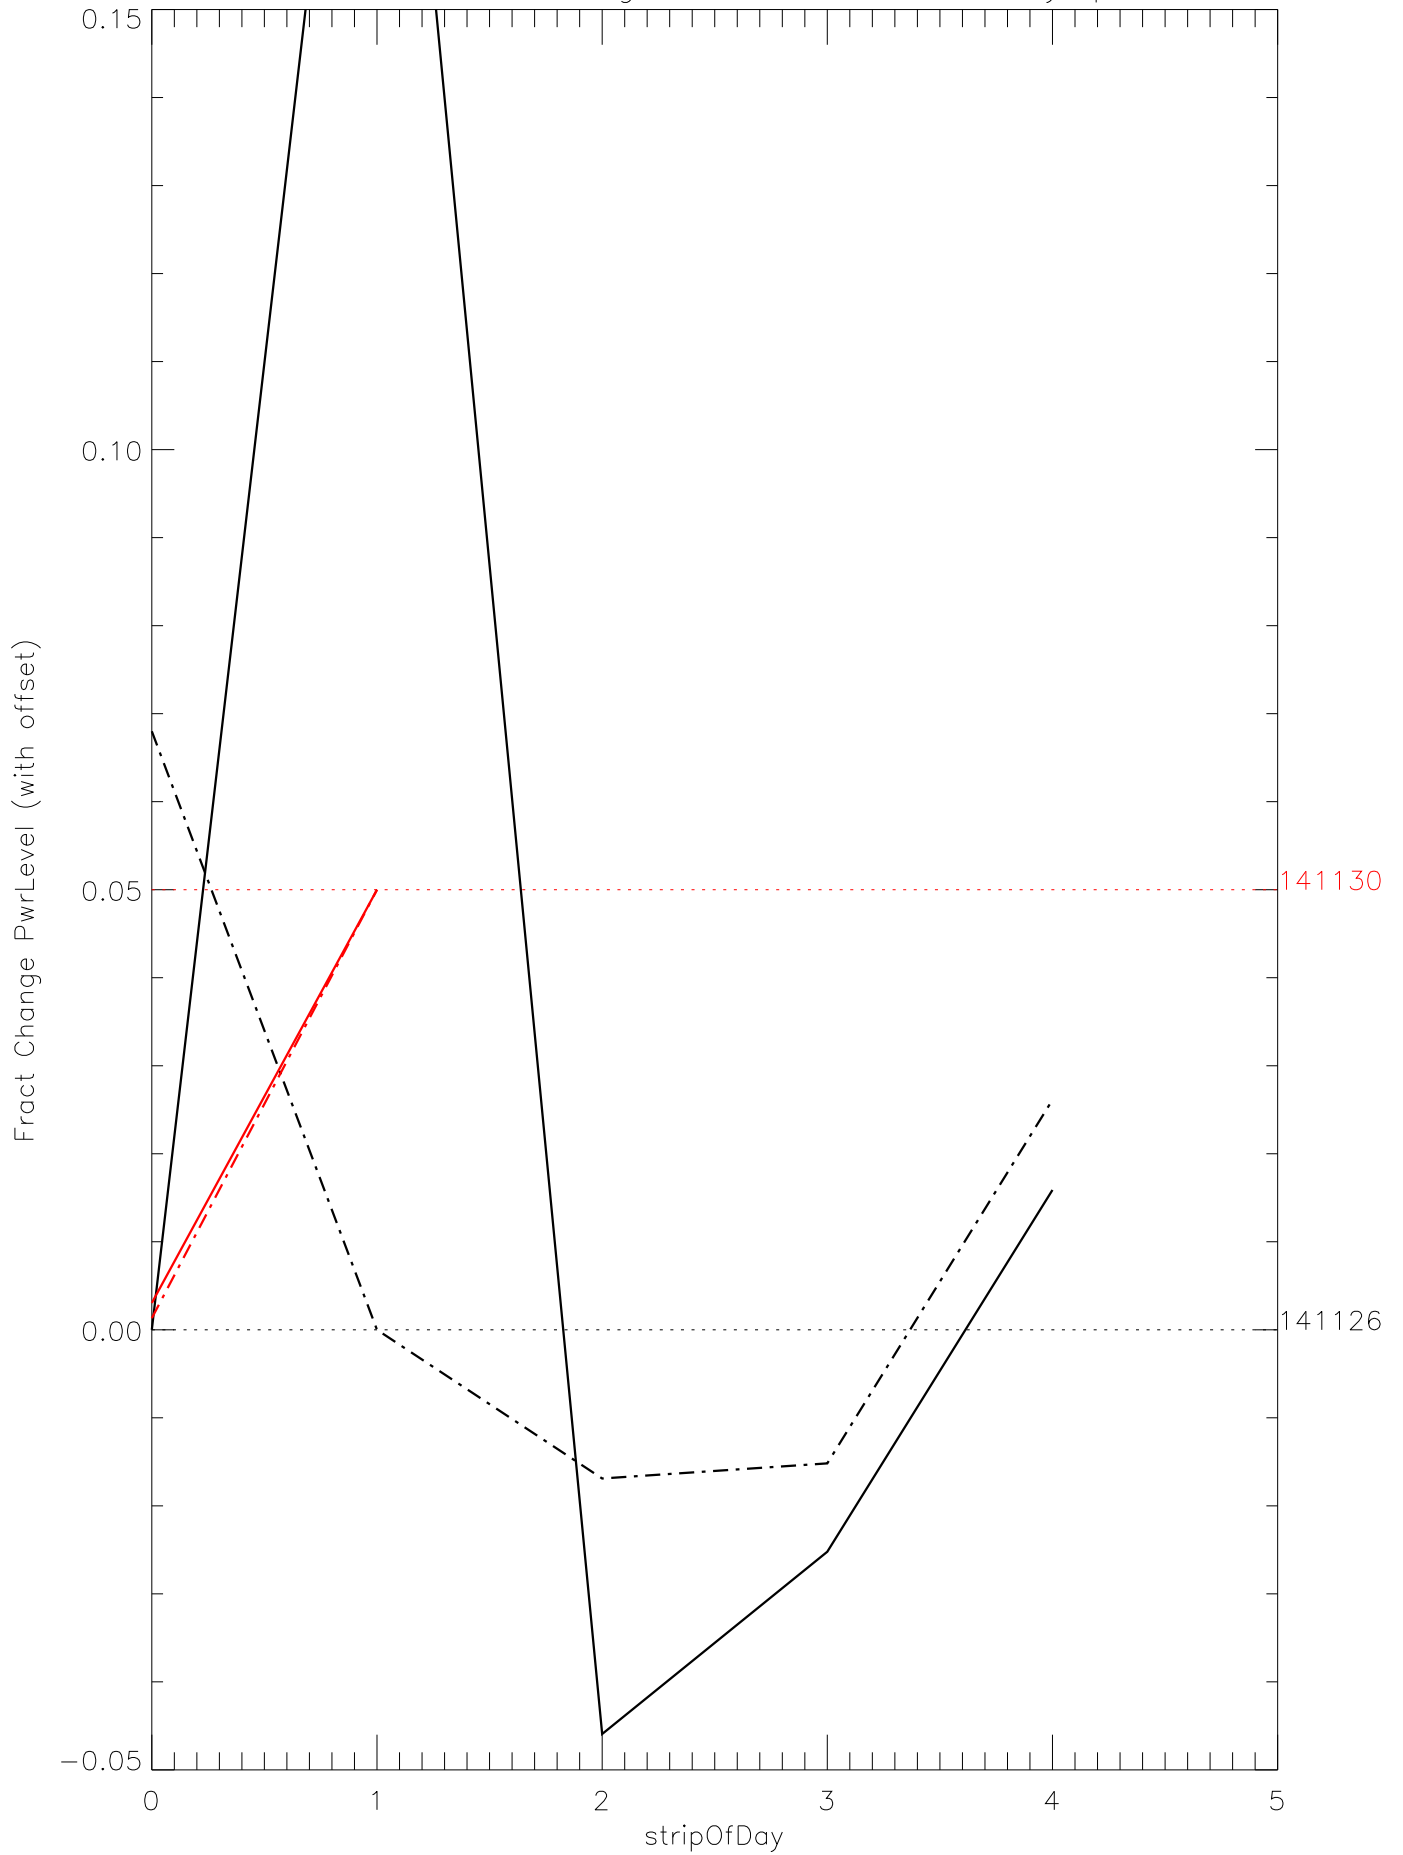

a2048 fractional change PwrLevel for each day. pixel:0

a2048 fractional change PwrLevel for each day. pixel:1

a2048 fractional change PwrLevel for each day. pixel:2

a2048 fractional change PwrLevel for each day. pixel:3

a2048 fractional change PwrLevel for each day. pixel:4

a2048 fractional change PwrLevel for each day. pixel:5

a2048 fractional change PwrLevel for each day. pixel:6