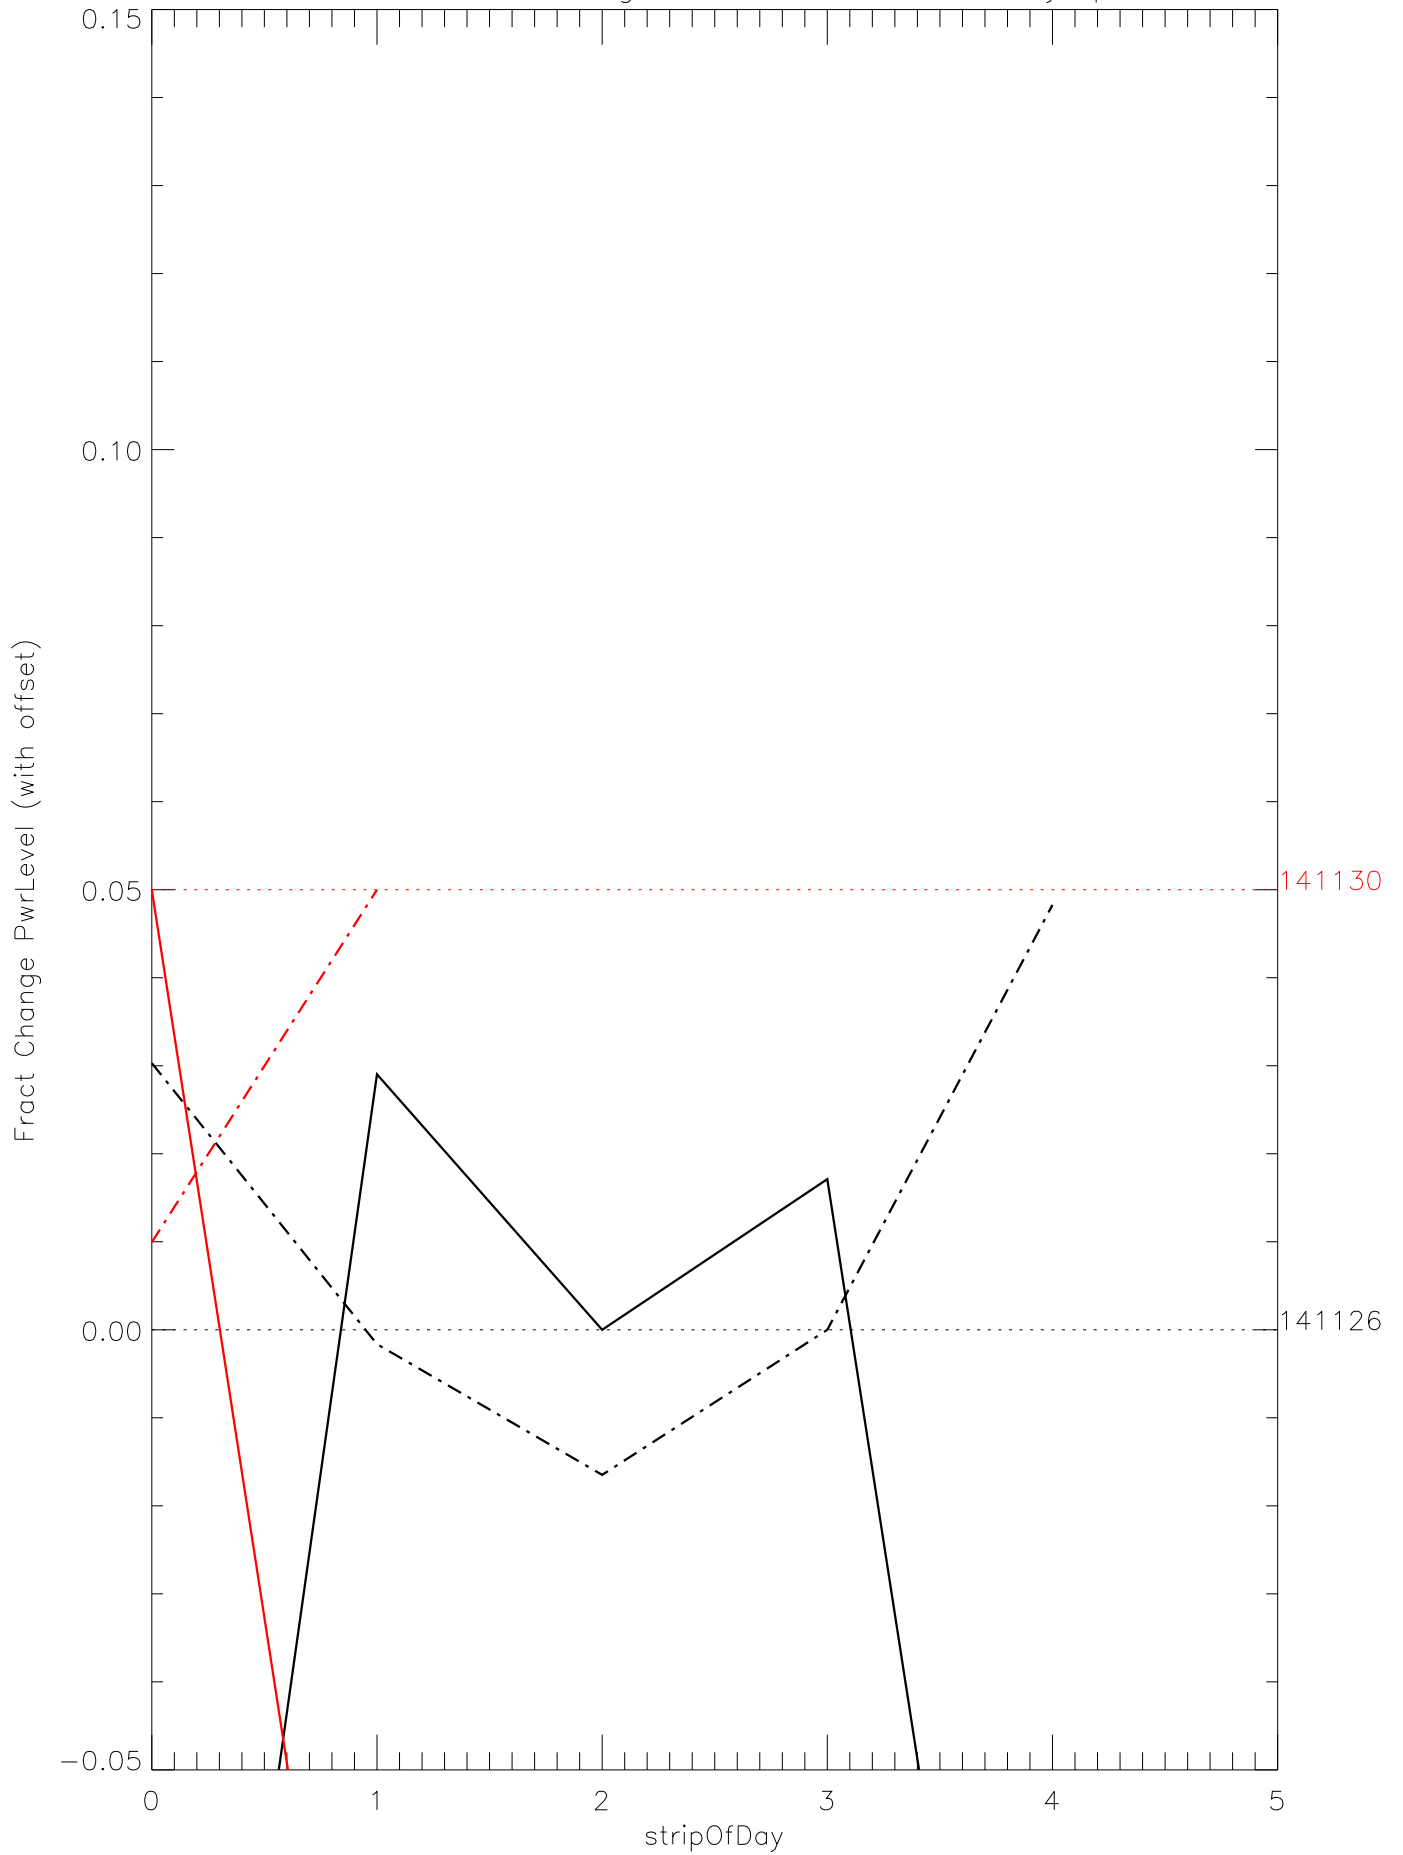

a2048 fractional change PwrLevel for each day. pixel:0

a2048 fractional change PwrLevel for each day. pixel:1

a2048 fractional change PwrLevel for each day. pixel:2

a2048 fractional change PwrLevel for each day. pixel:3

a2048 fractional change PwrLevel for each day. pixel:4

a2048 fractional change PwrLevel for each day. pixel:5

a2048 fractional change PwrLevel for each day. pixel:6