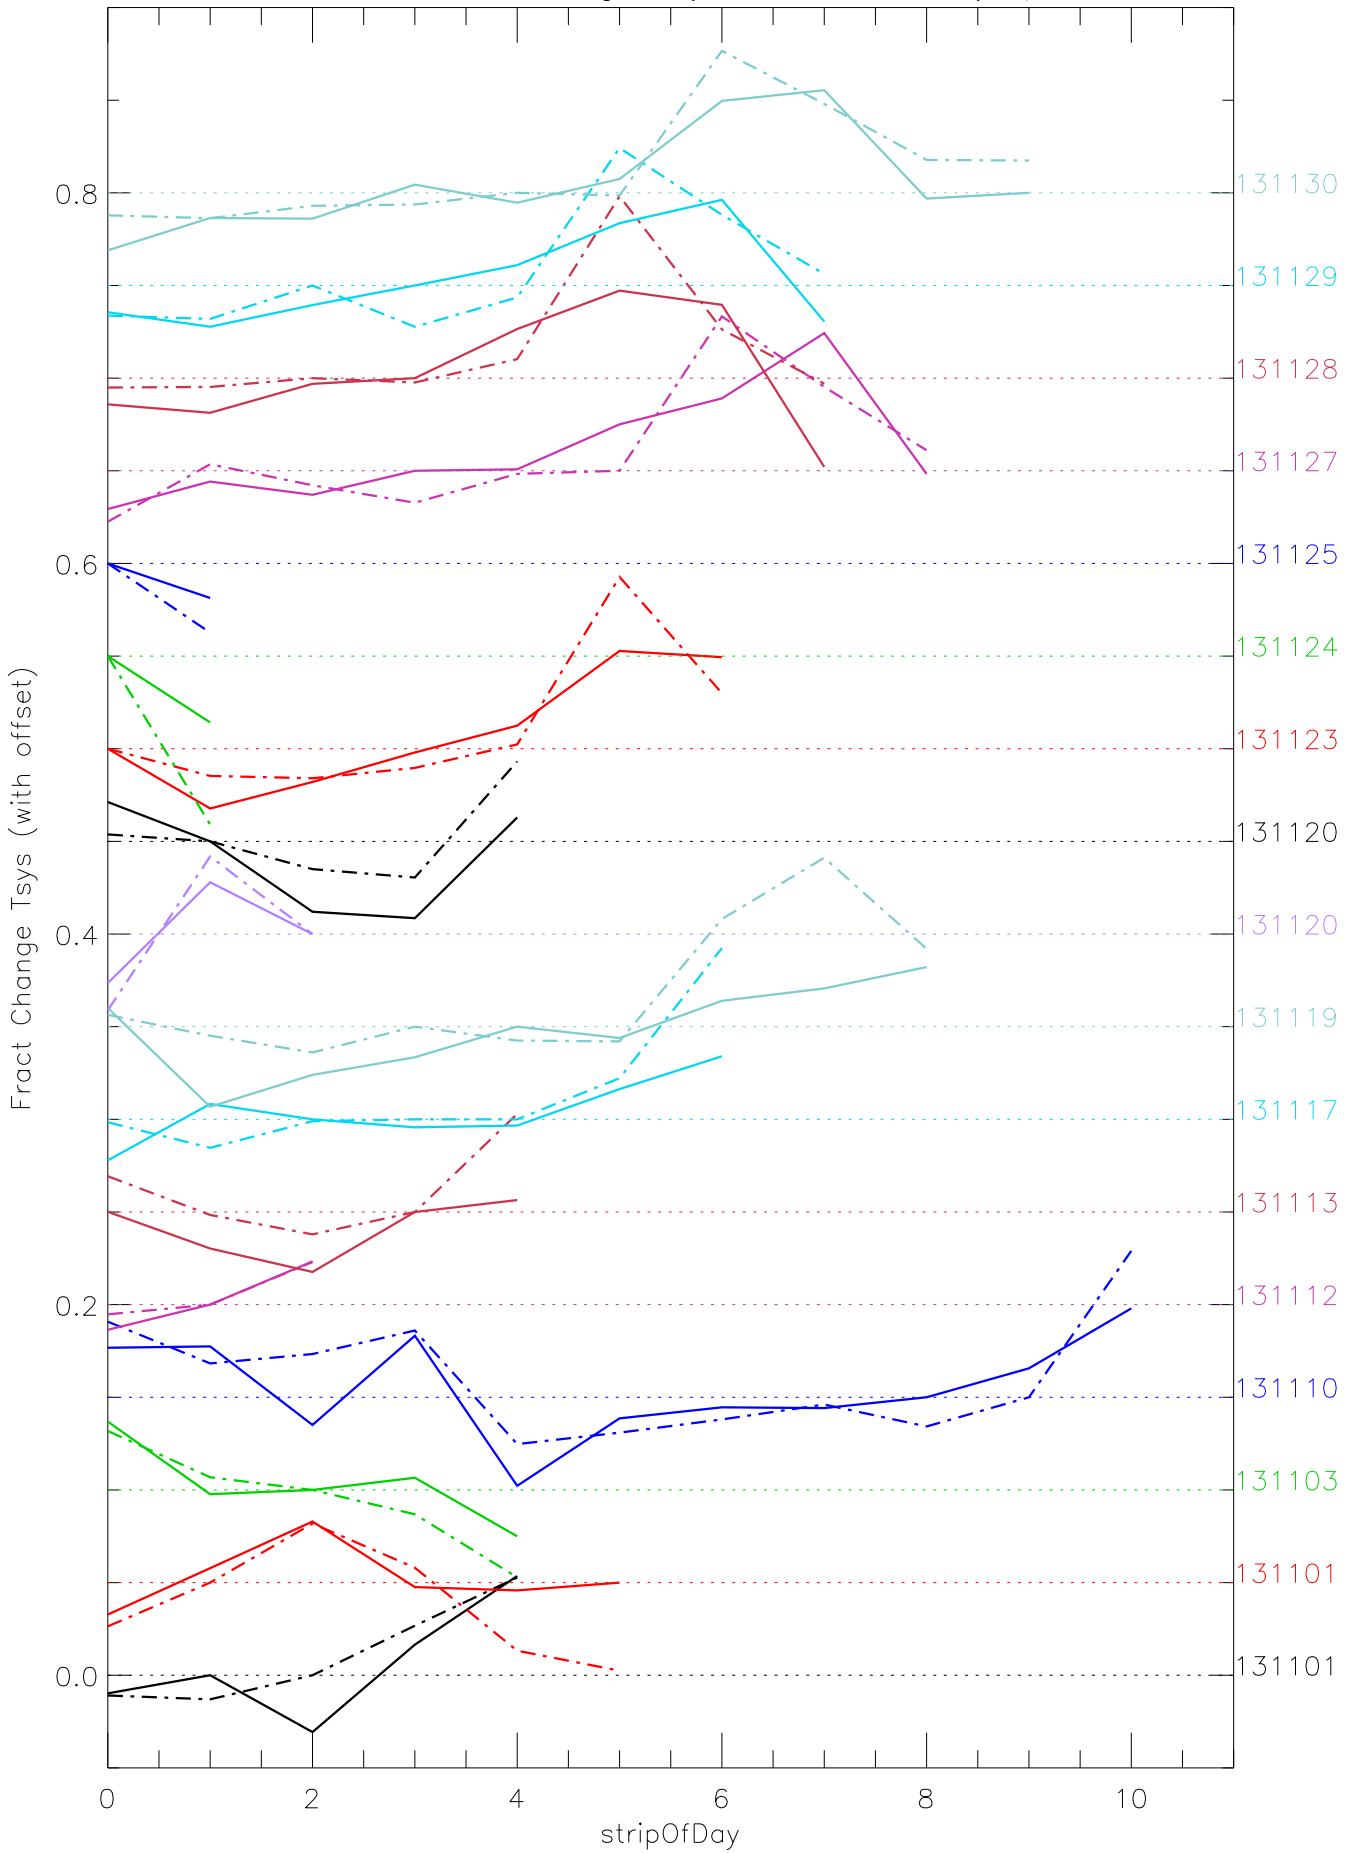

a2048 fractional change TsysK for each day. pixel:0

a2048 fractional change TsysK for each day. pixel:1

a2048 fractional change TsysK for each day. pixel:2

a2048 fractional change TsysK for each day. pixel:3

a2048 fractional change TsysK for each day. pixel:4

a2048 fractional change TsysK for each day. pixel:6