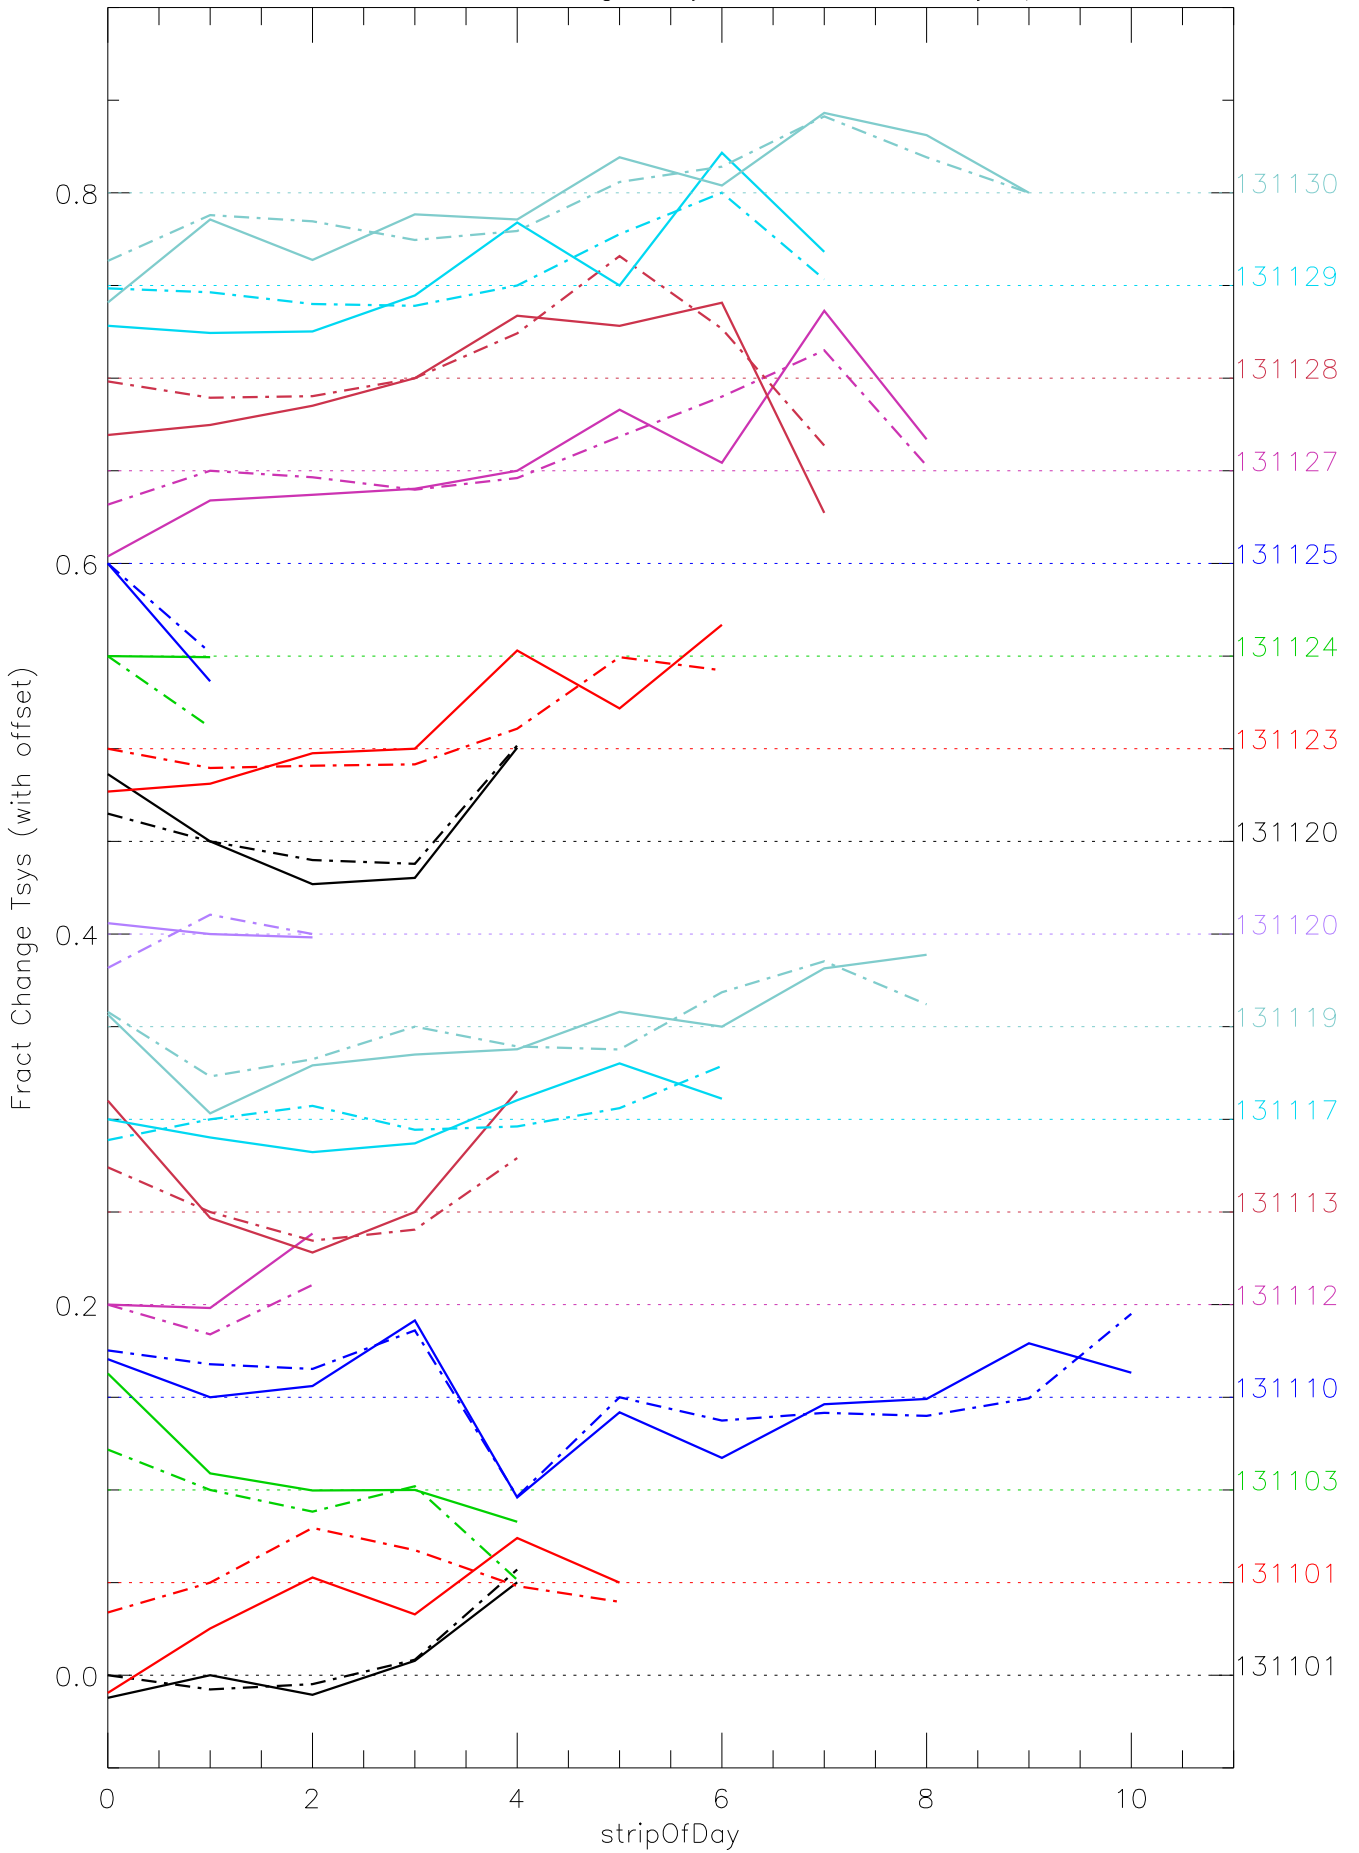

a2048 fractional change TsysK for each day. pixel:0

a2048 fractional change TsysK for each day. pixel:1

a2048 fractional change TsysK for each day. pixel:2

a2048 fractional change TsysK for each day. pixel:3

a2048 fractional change TsysK for each day. pixel:4

a2048 fractional change TsysK for each day. pixel:6