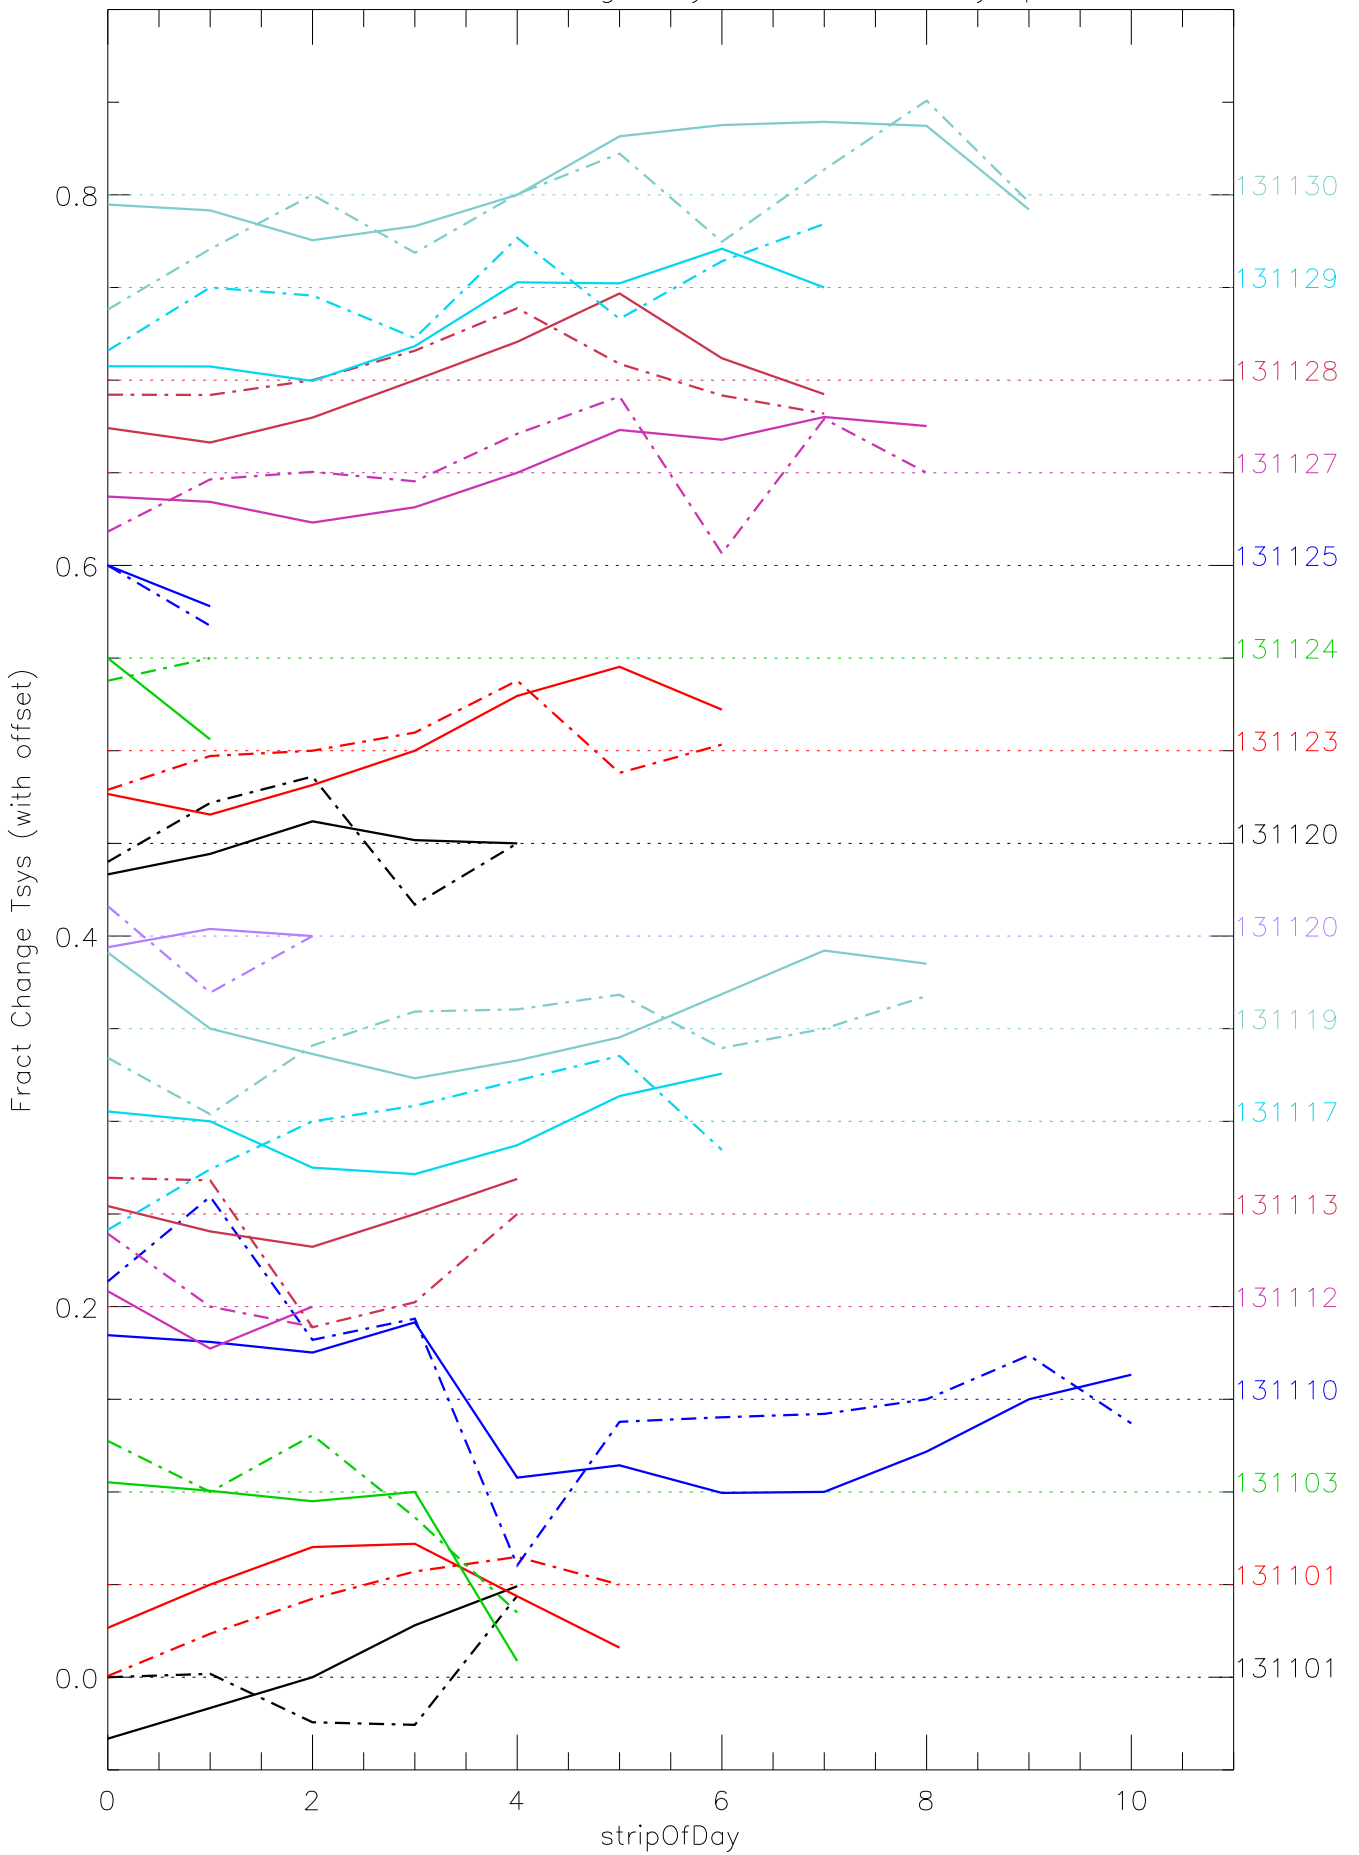

a2048 fractional change TsysK for each day. pixel:0

a2048 fractional change TsysK for each day. pixel:1

a2048 fractional change TsysK for each day. pixel:2

a2048 fractional change TsysK for each day. pixel:3

a2048 fractional change TsysK for each day. pixel:4

a2048 fractional change TsysK for each day. pixel:6