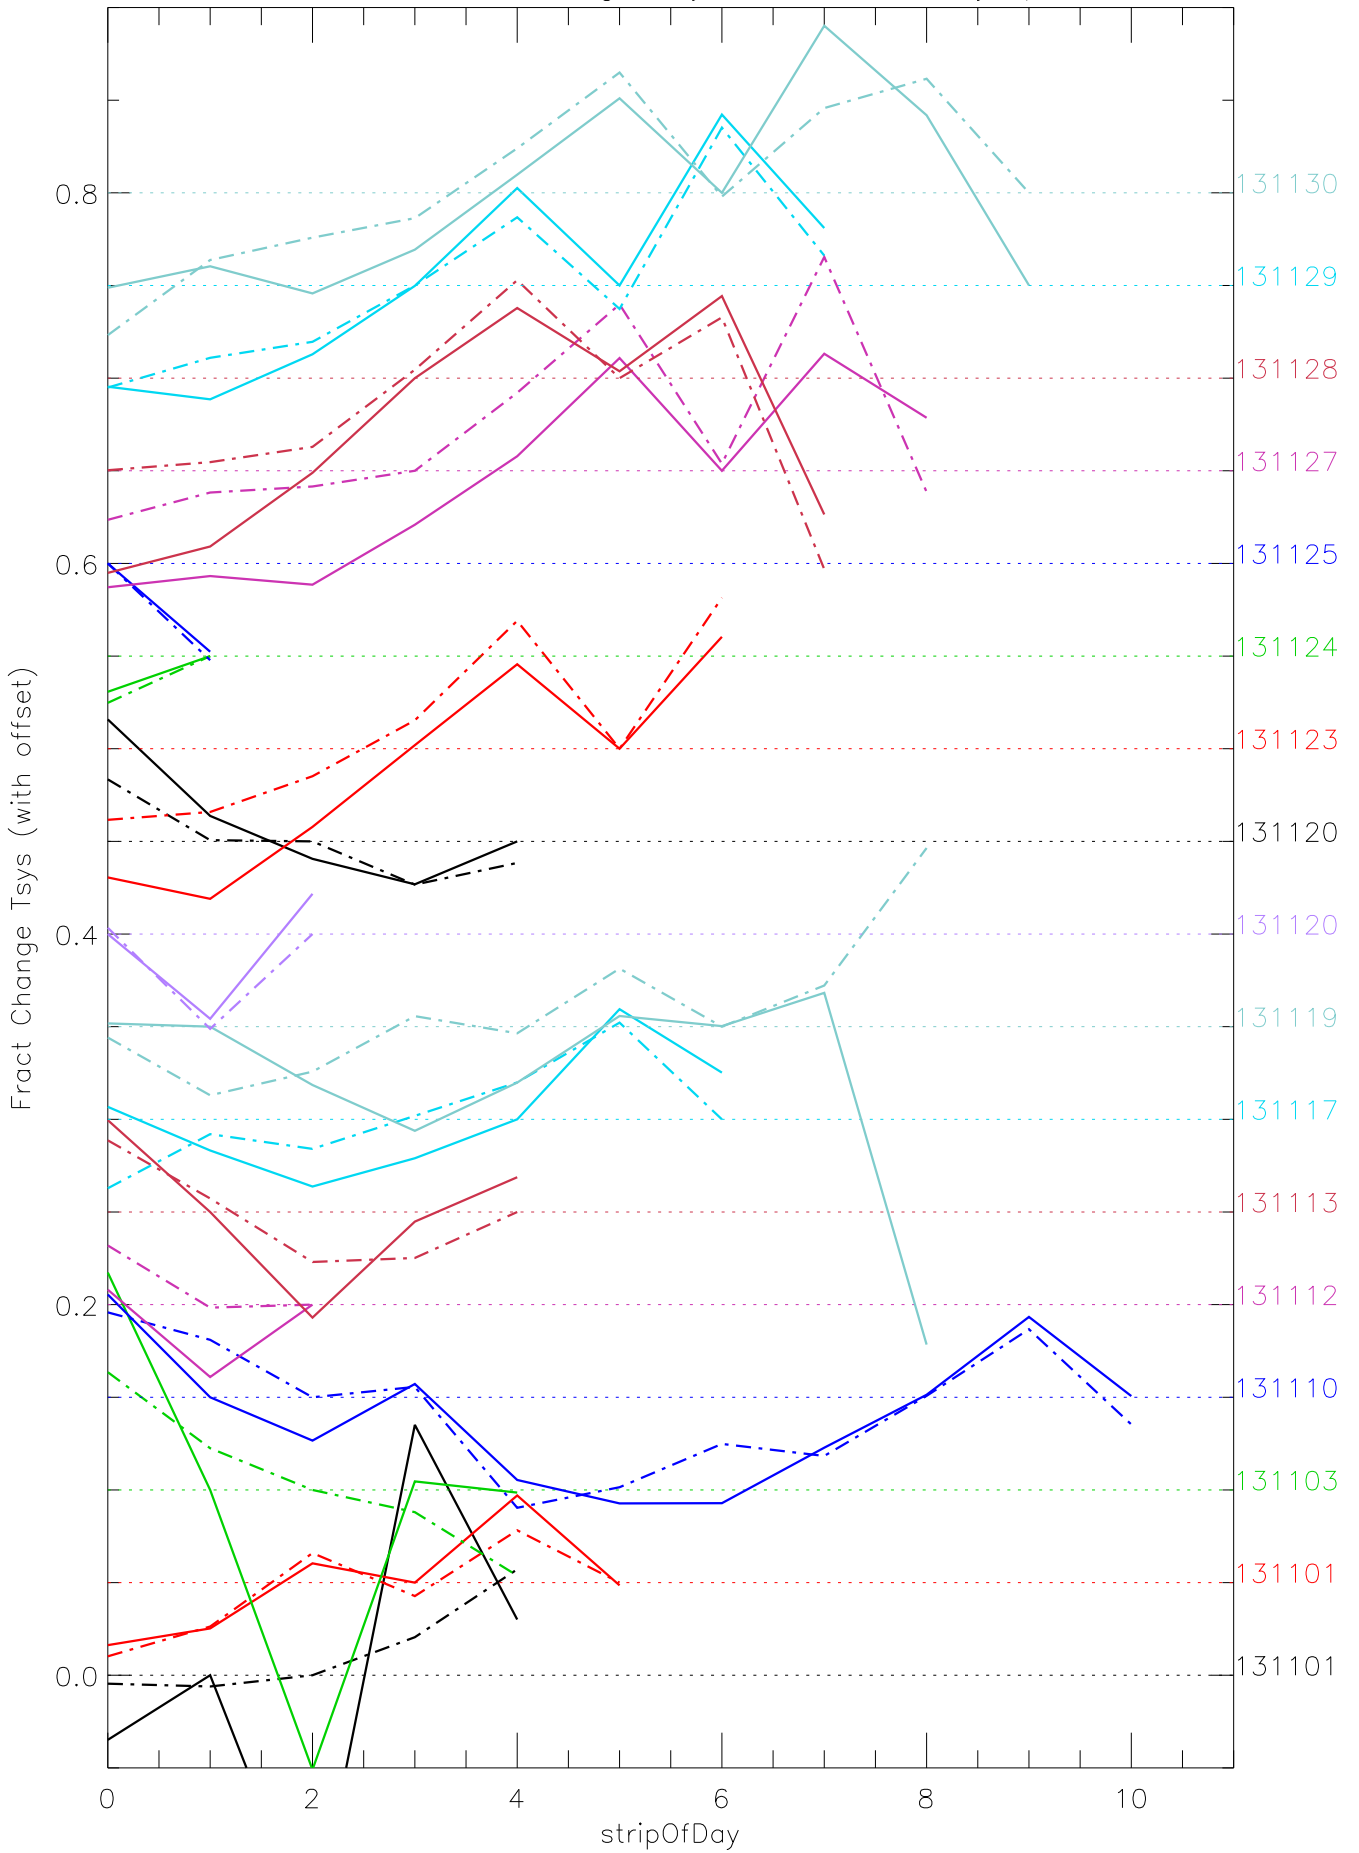

a2048 fractional change TsysK for each day. pixel:0

a2048 fractional change TsysK for each day. pixel:1

a2048 fractional change TsysK for each day. pixel:2

a2048 fractional change TsysK for each day. pixel:3

a2048 fractional change TsysK for each day. pixel:4

a2048 fractional change TsysK for each day. pixel:6