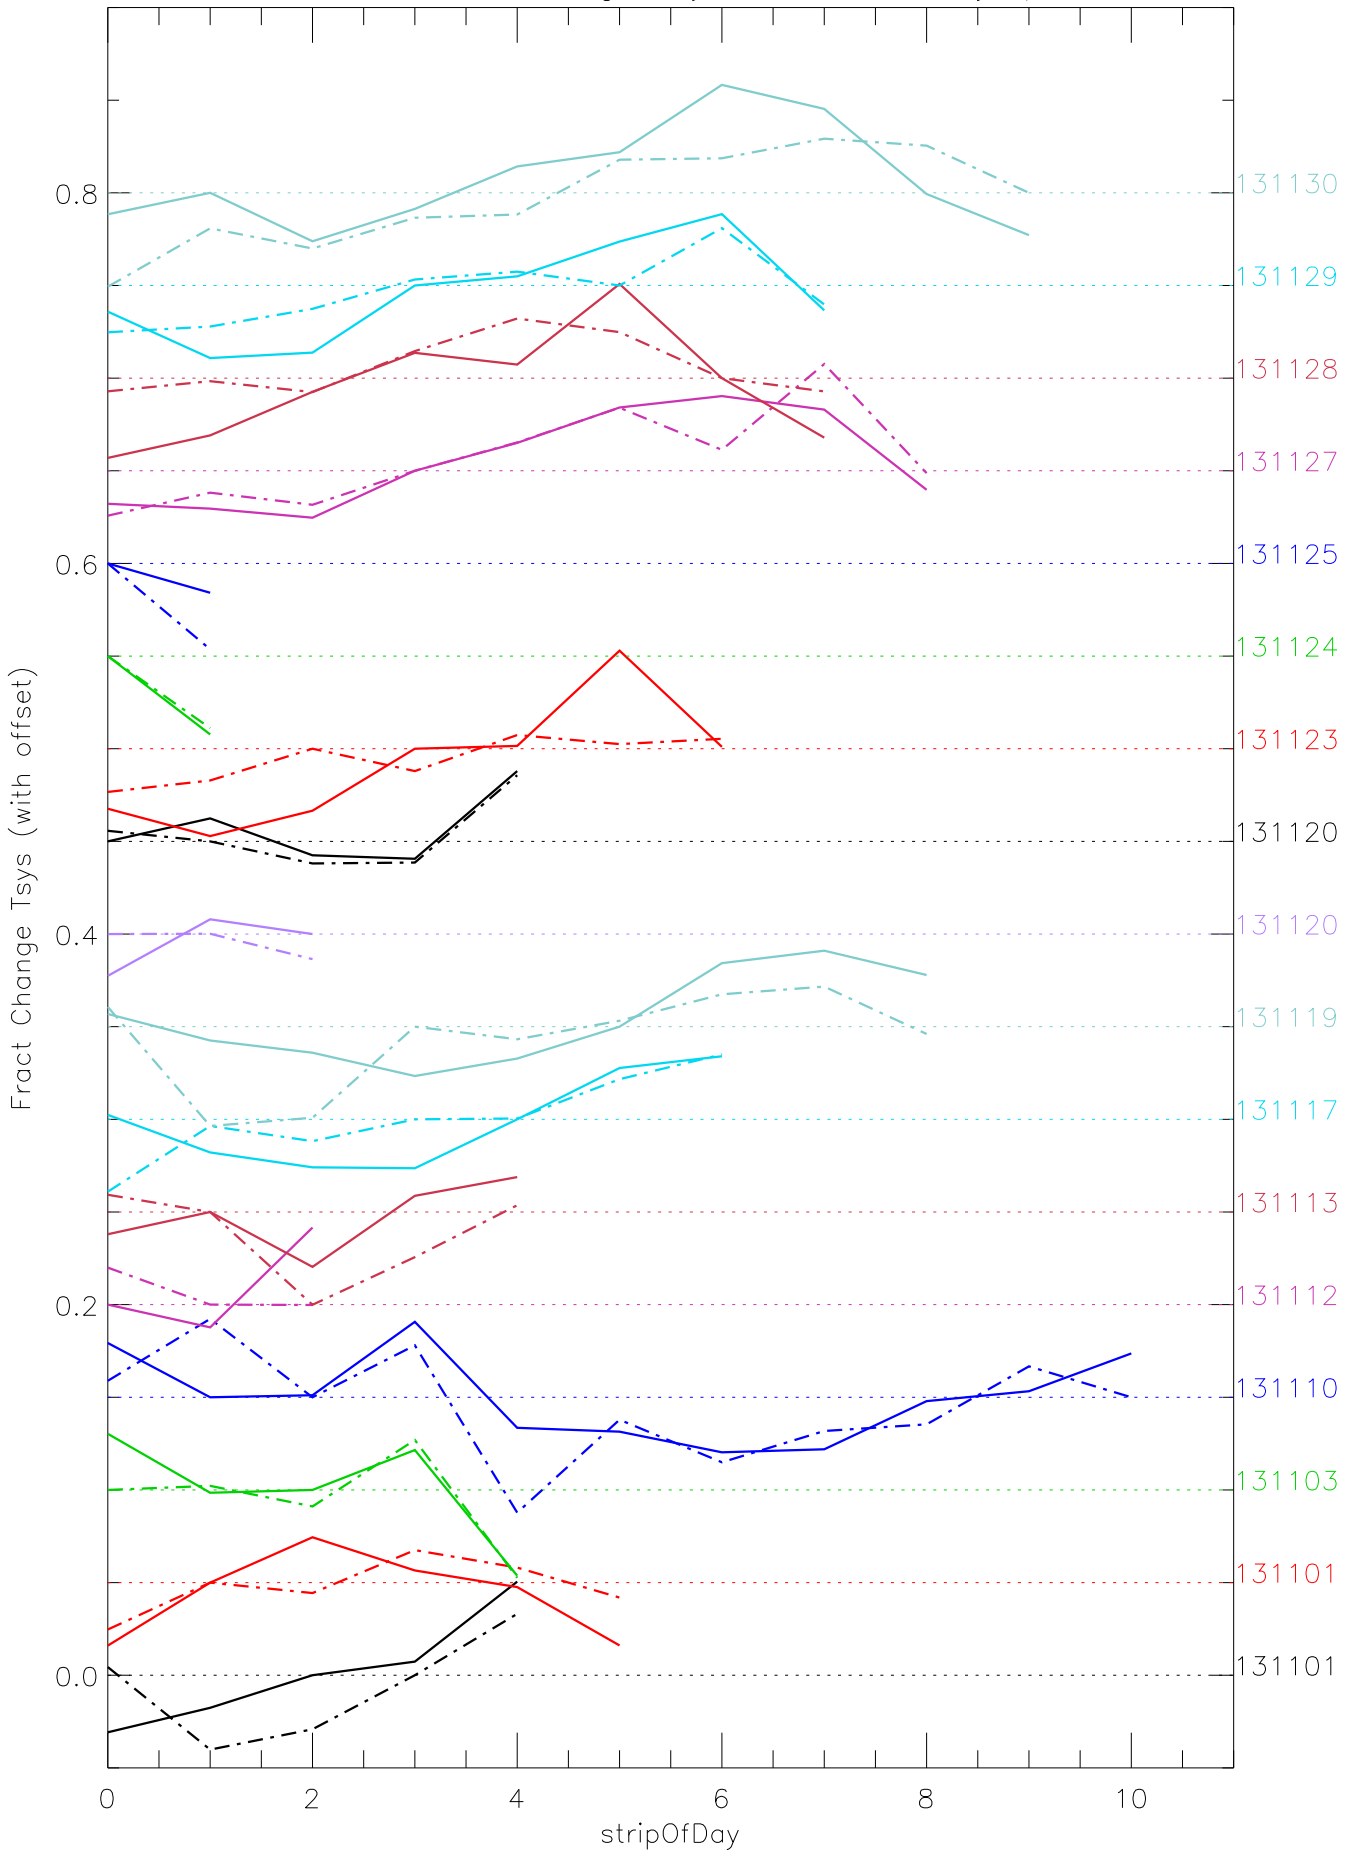

a2048 fractional change TsysK for each day. pixel:0

a2048 fractional change TsysK for each day. pixel:1

a2048 fractional change TsysK for each day. pixel:2

a2048 fractional change TsysK for each day. pixel:3

a2048 fractional change TsysK for each day. pixel:4

a2048 fractional change TsysK for each day. pixel:6