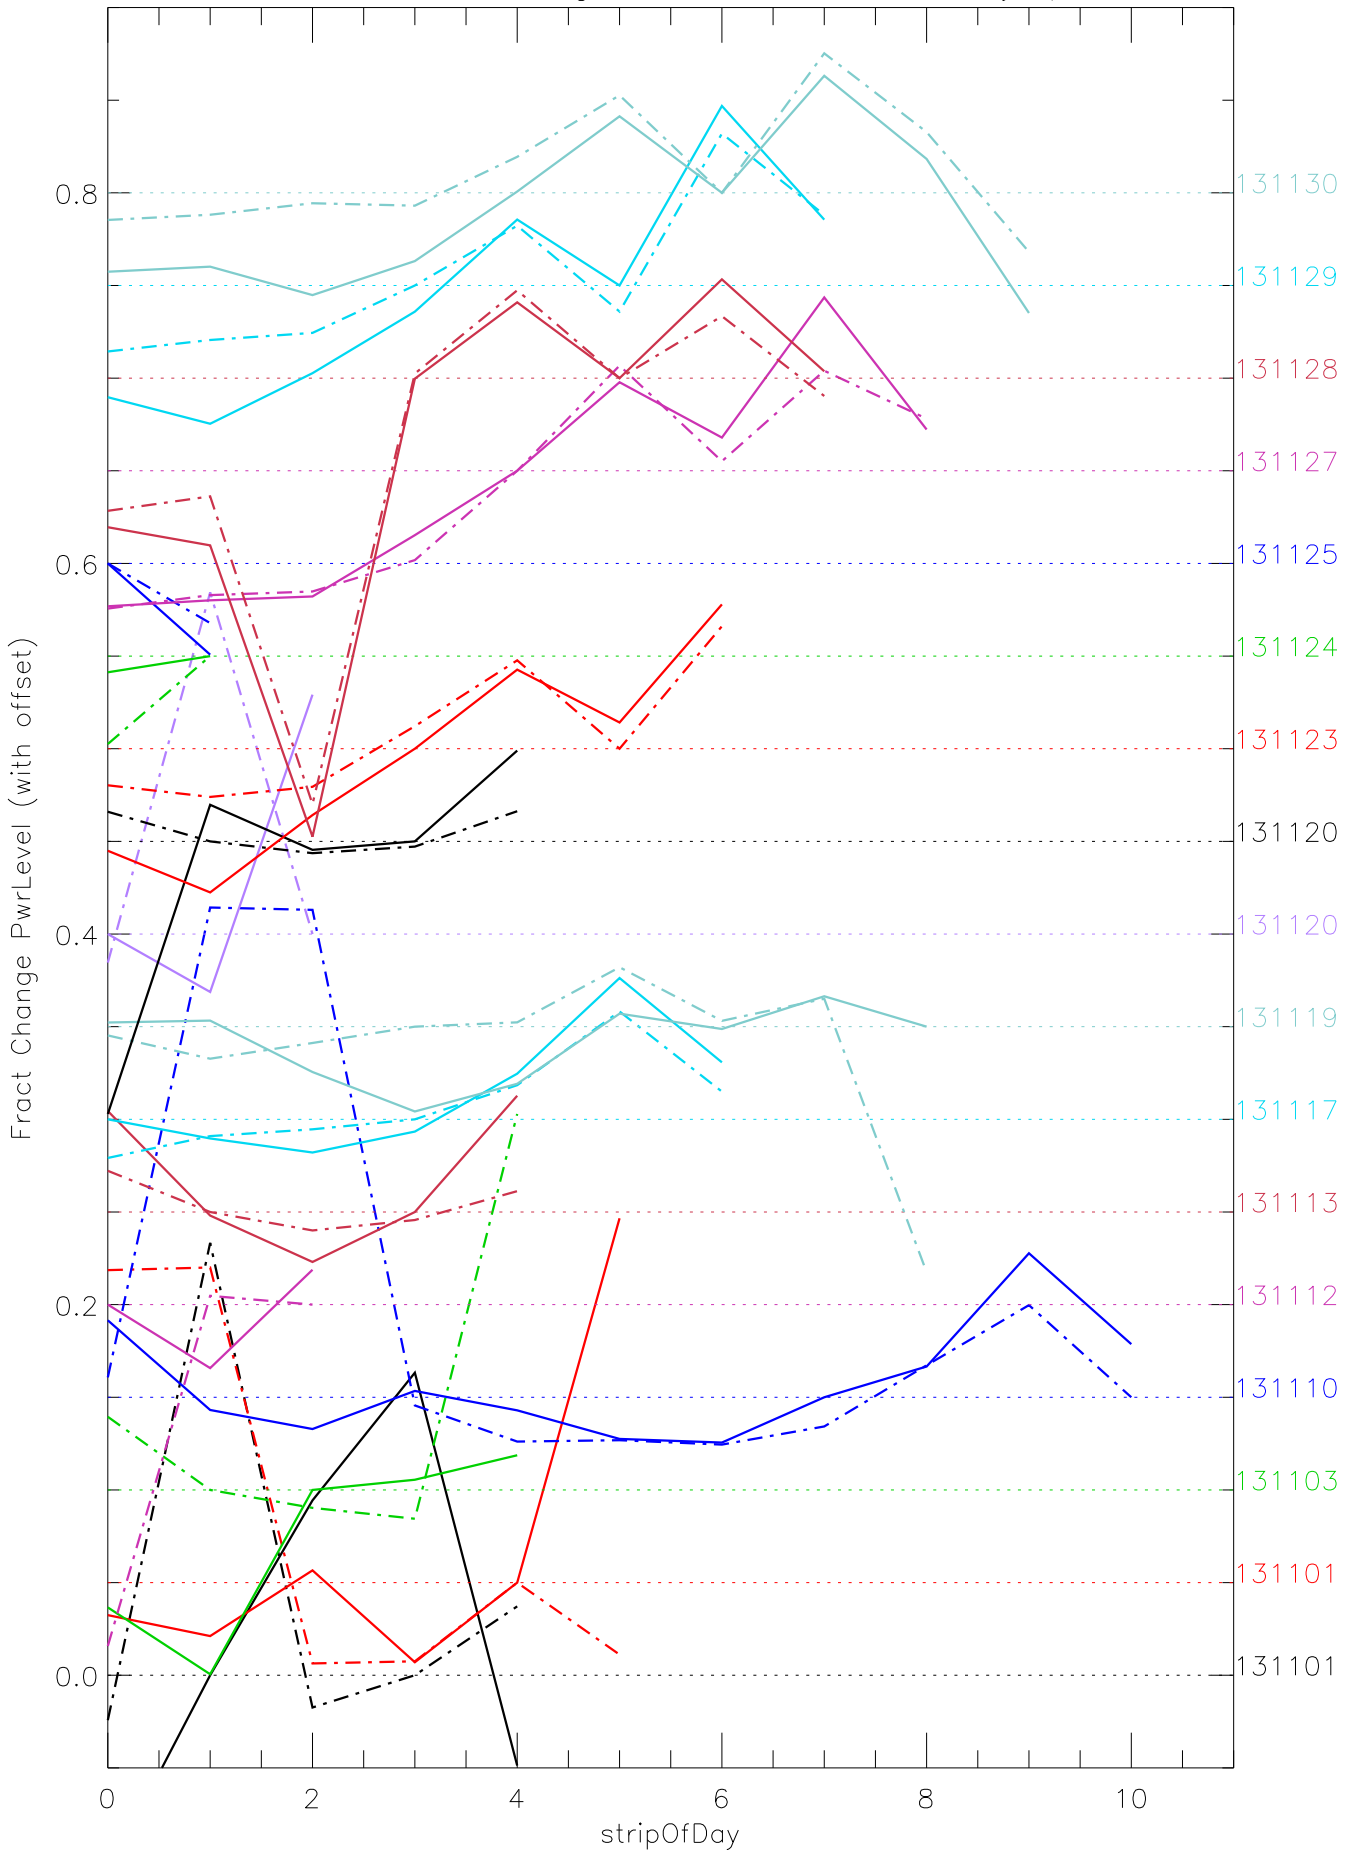

a2048 fractional change PwrLevel for each day. pixel:0

a2048 fractional change PwrLevel for each day. pixel:1

a2048 fractional change PwrLevel for each day. pixel:2

a2048 fractional change PwrLevel for each day. pixel:4

a2048 fractional change PwrLevel for each day. pixel:5

a2048 fractional change PwrLevel for each day. pixel:6