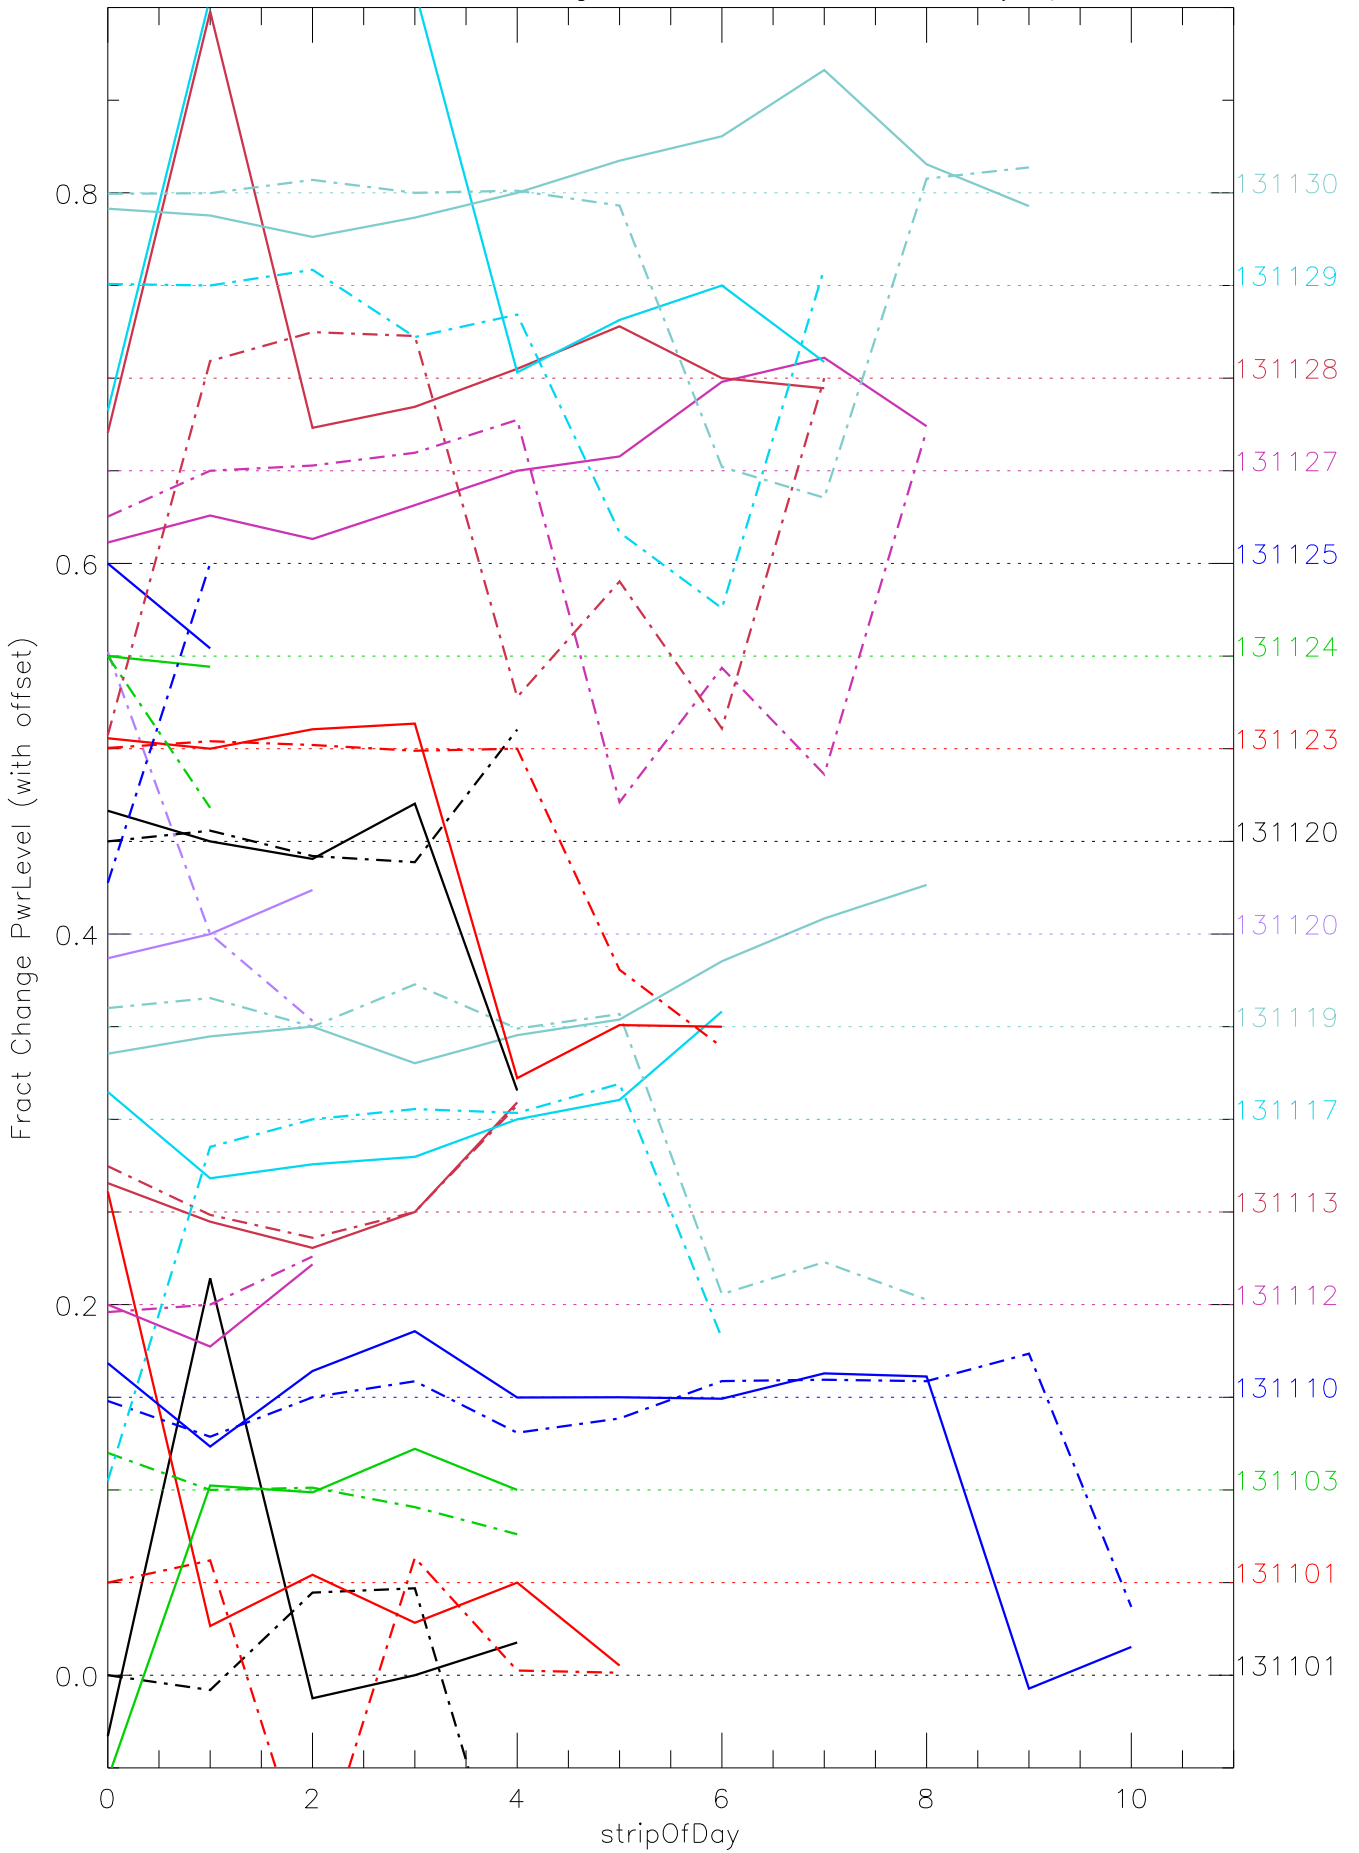

a2048 fractional change PwrLevel for each day. pixel:0

a2048 fractional change PwrLevel for each day. pixel:1

a2048 fractional change PwrLevel for each day. pixel:2

a2048 fractional change PwrLevel for each day. pixel:4

a2048 fractional change PwrLevel for each day. pixel:5

a2048 fractional change PwrLevel for each day. pixel:6