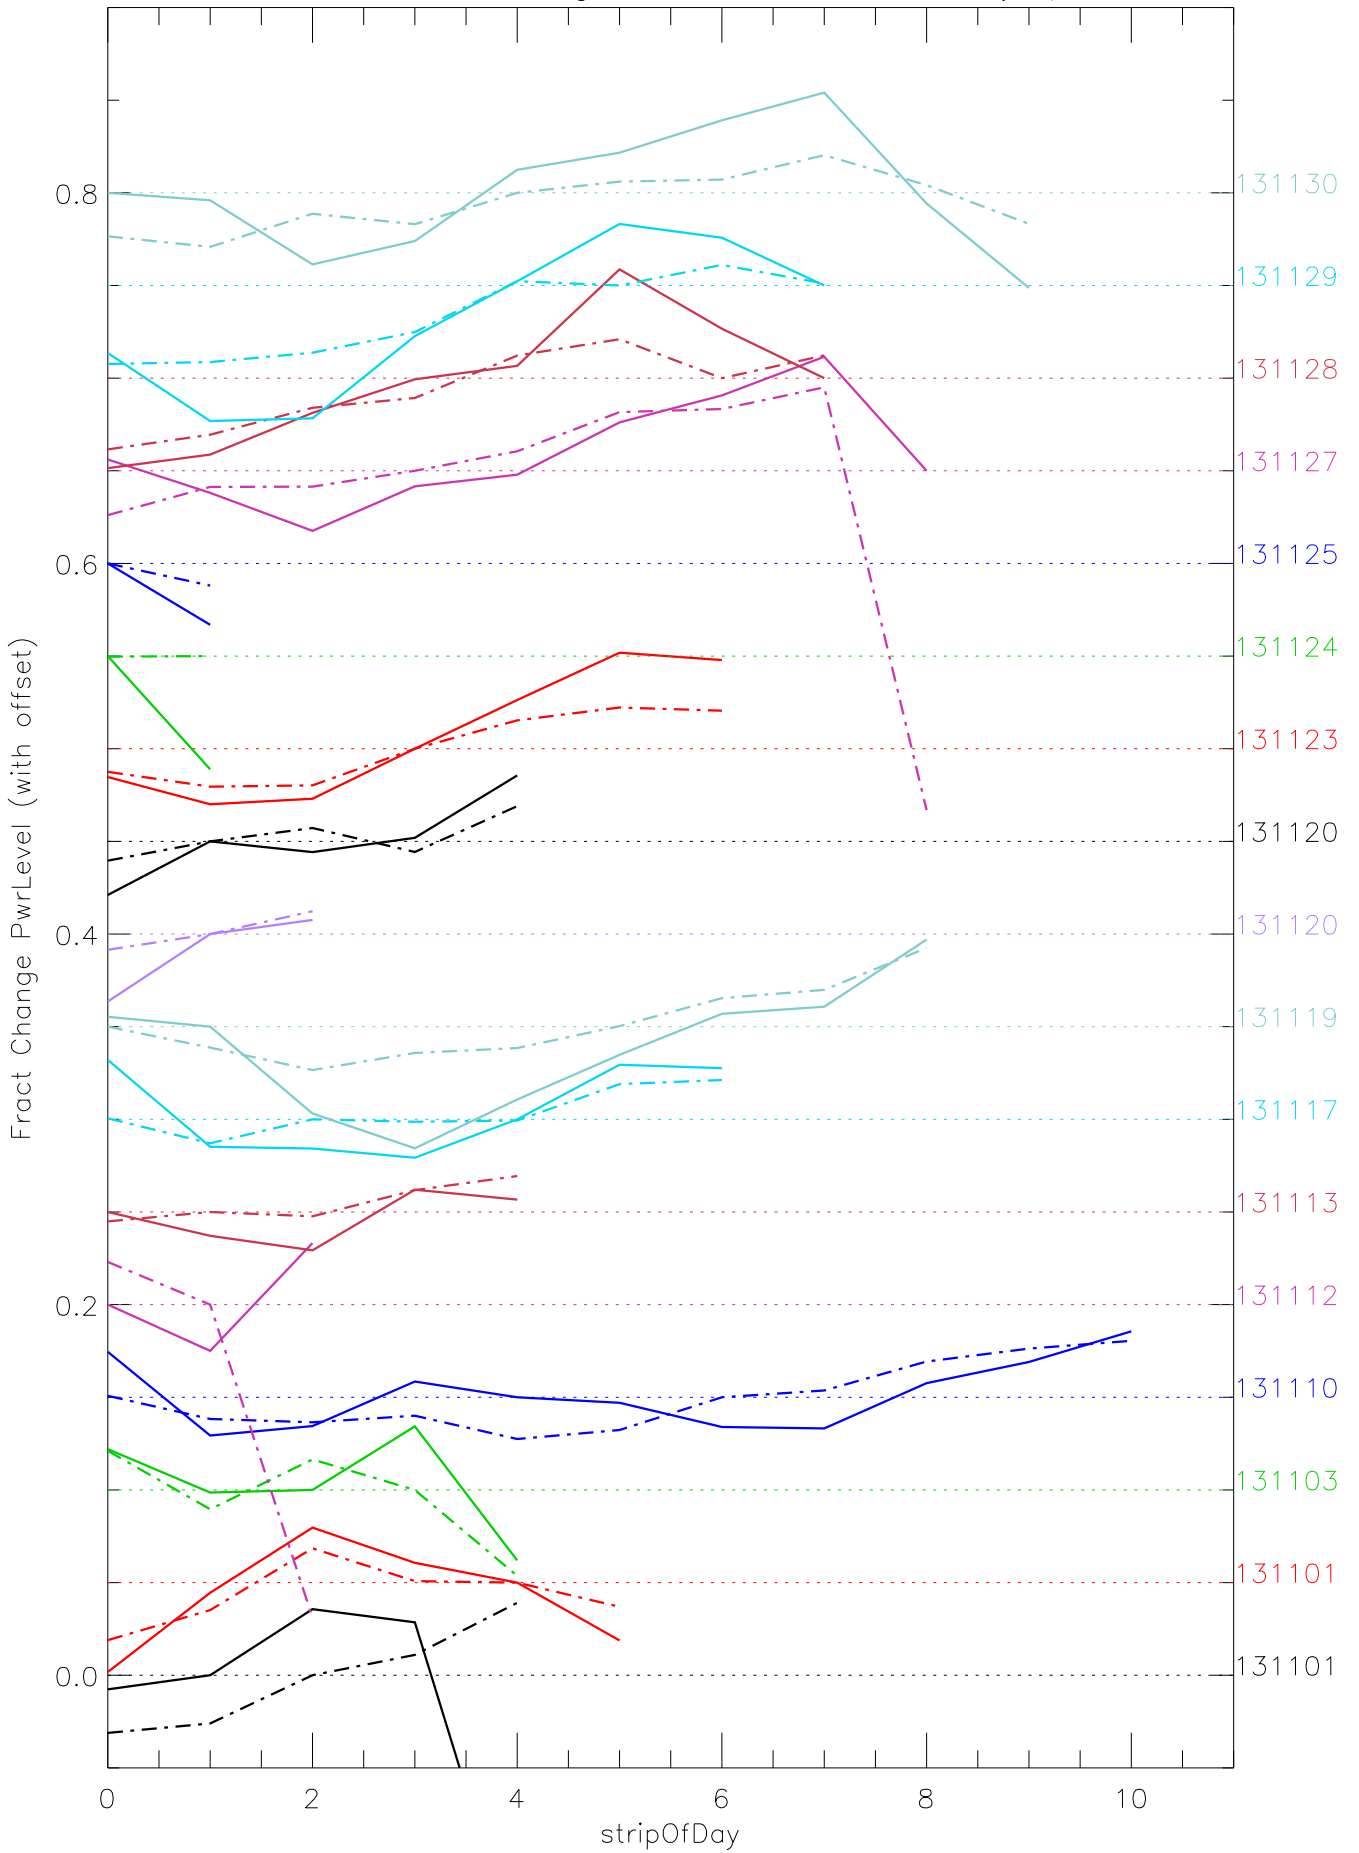

a2048 fractional change PwrLevel for each day. pixel:0

a2048 fractional change PwrLevel for each day. pixel:1

a2048 fractional change PwrLevel for each day. pixel:2

a2048 fractional change PwrLevel for each day. pixel:4

a2048 fractional change PwrLevel for each day. pixel:5

a2048 fractional change PwrLevel for each day. pixel:6