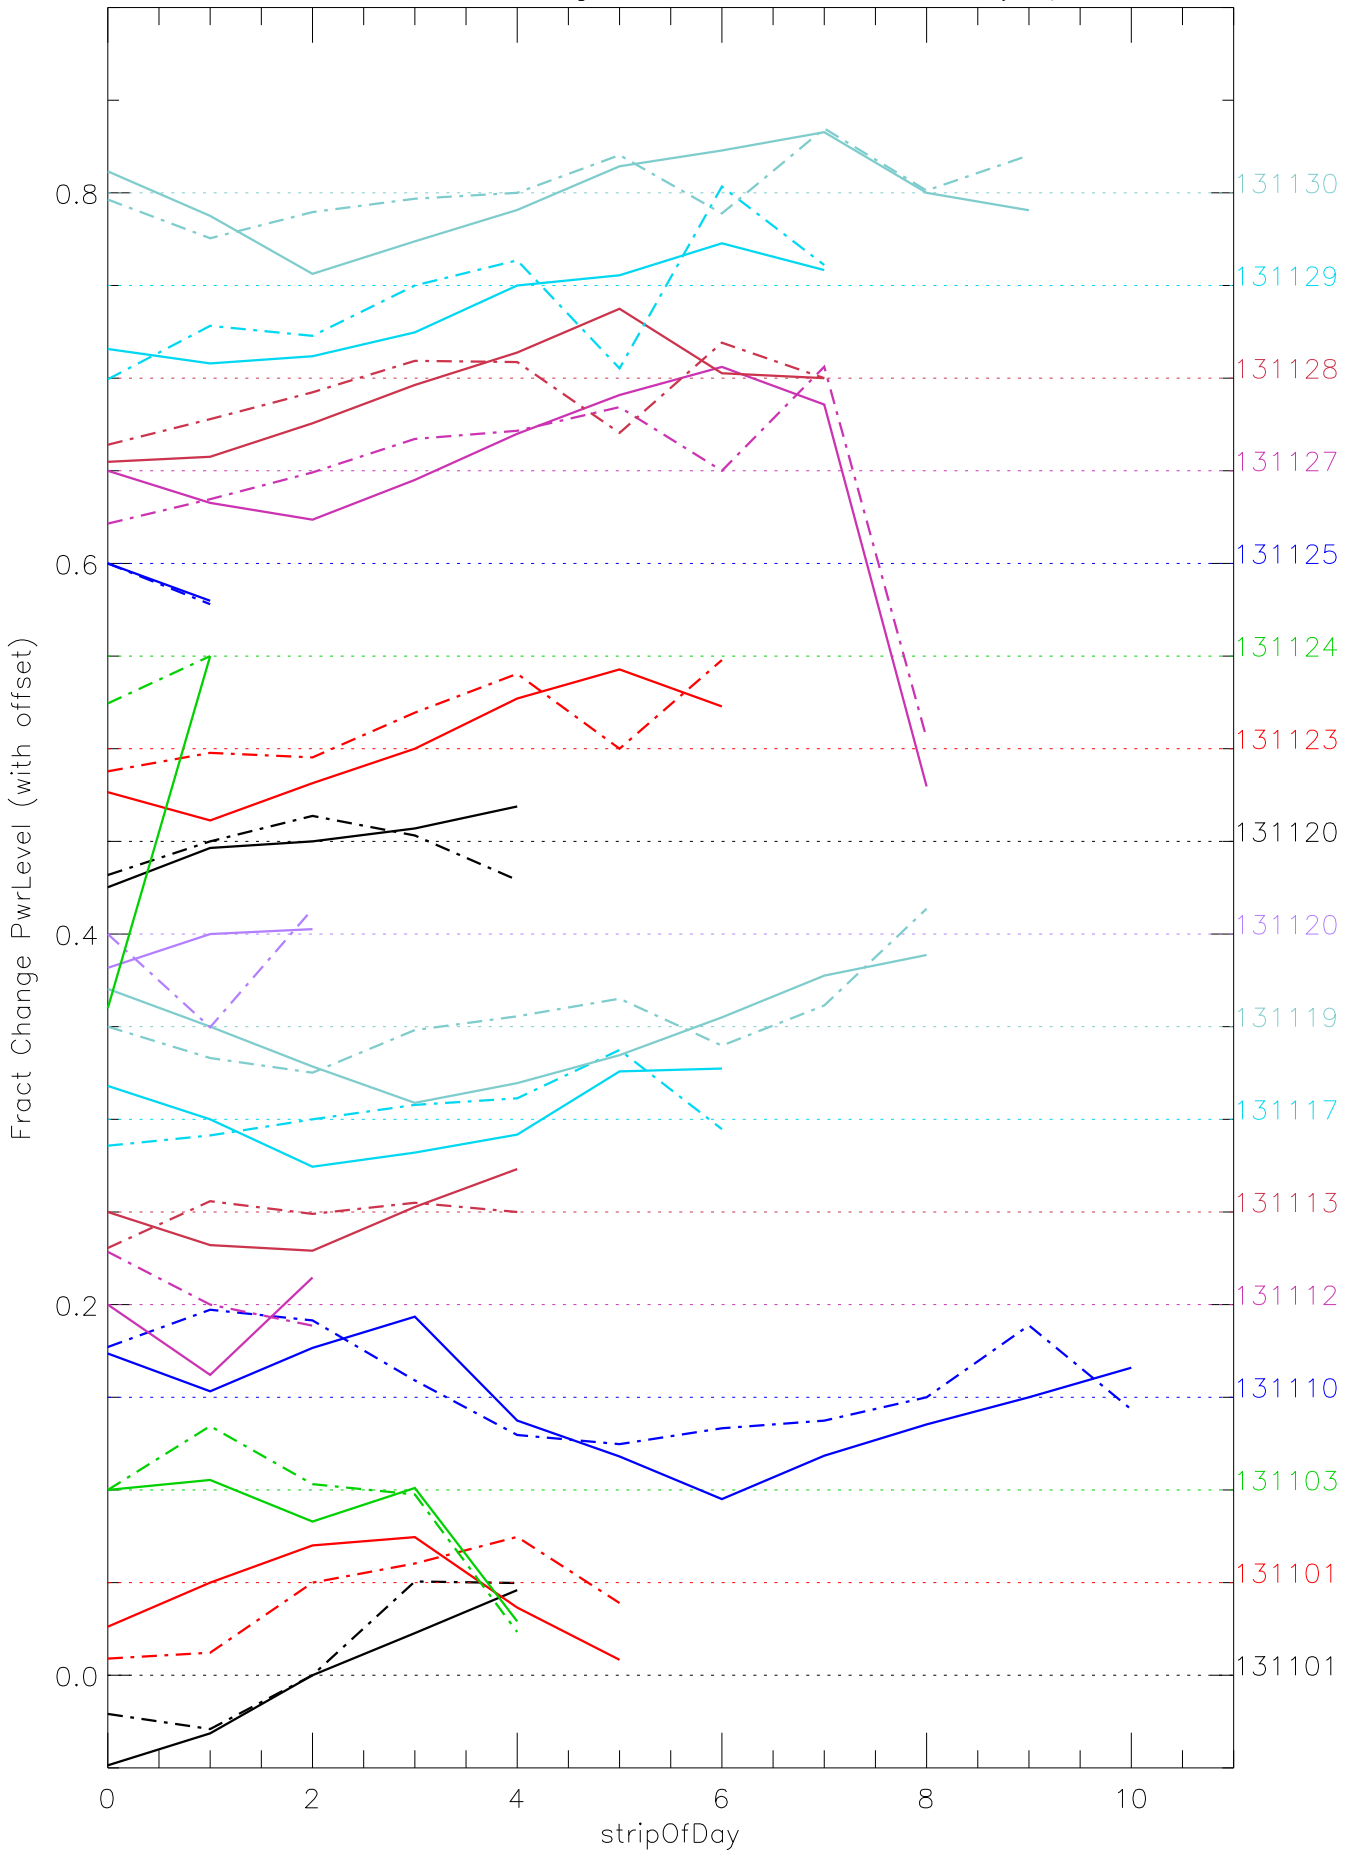

a2048 fractional change PwrLevel for each day. pixel:0

a2048 fractional change PwrLevel for each day. pixel:1

a2048 fractional change PwrLevel for each day. pixel:2

a2048 fractional change PwrLevel for each day. pixel:4

a2048 fractional change PwrLevel for each day. pixel:5

a2048 fractional change PwrLevel for each day. pixel:6