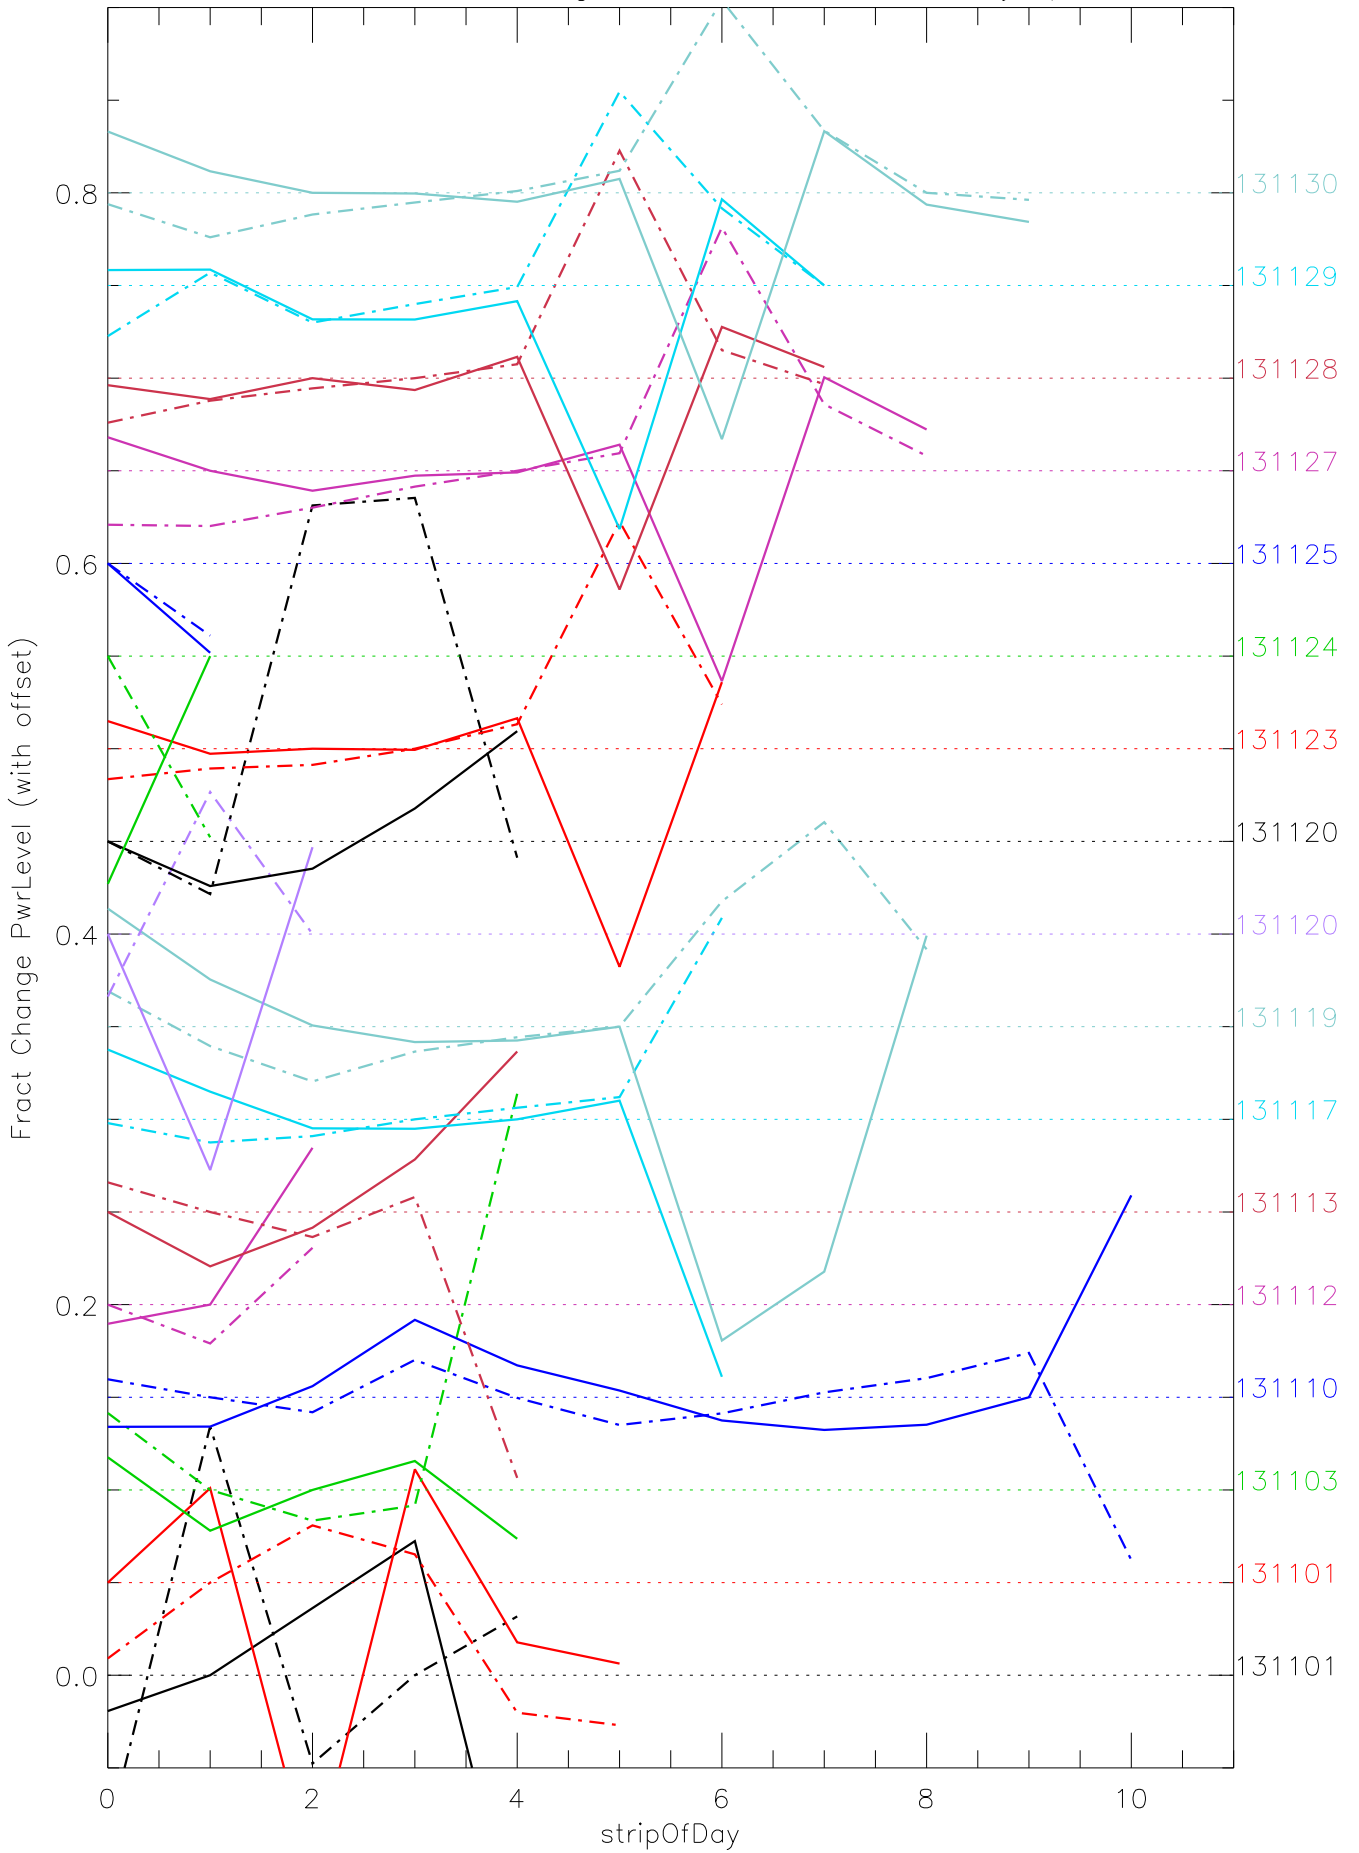

a2048 fractional change PwrLevel for each day. pixel:0

a2048 fractional change PwrLevel for each day. pixel:1

a2048 fractional change PwrLevel for each day. pixel:2

a2048 fractional change PwrLevel for each day. pixel:4

a2048 fractional change PwrLevel for each day. pixel:5

a2048 fractional change PwrLevel for each day. pixel:6