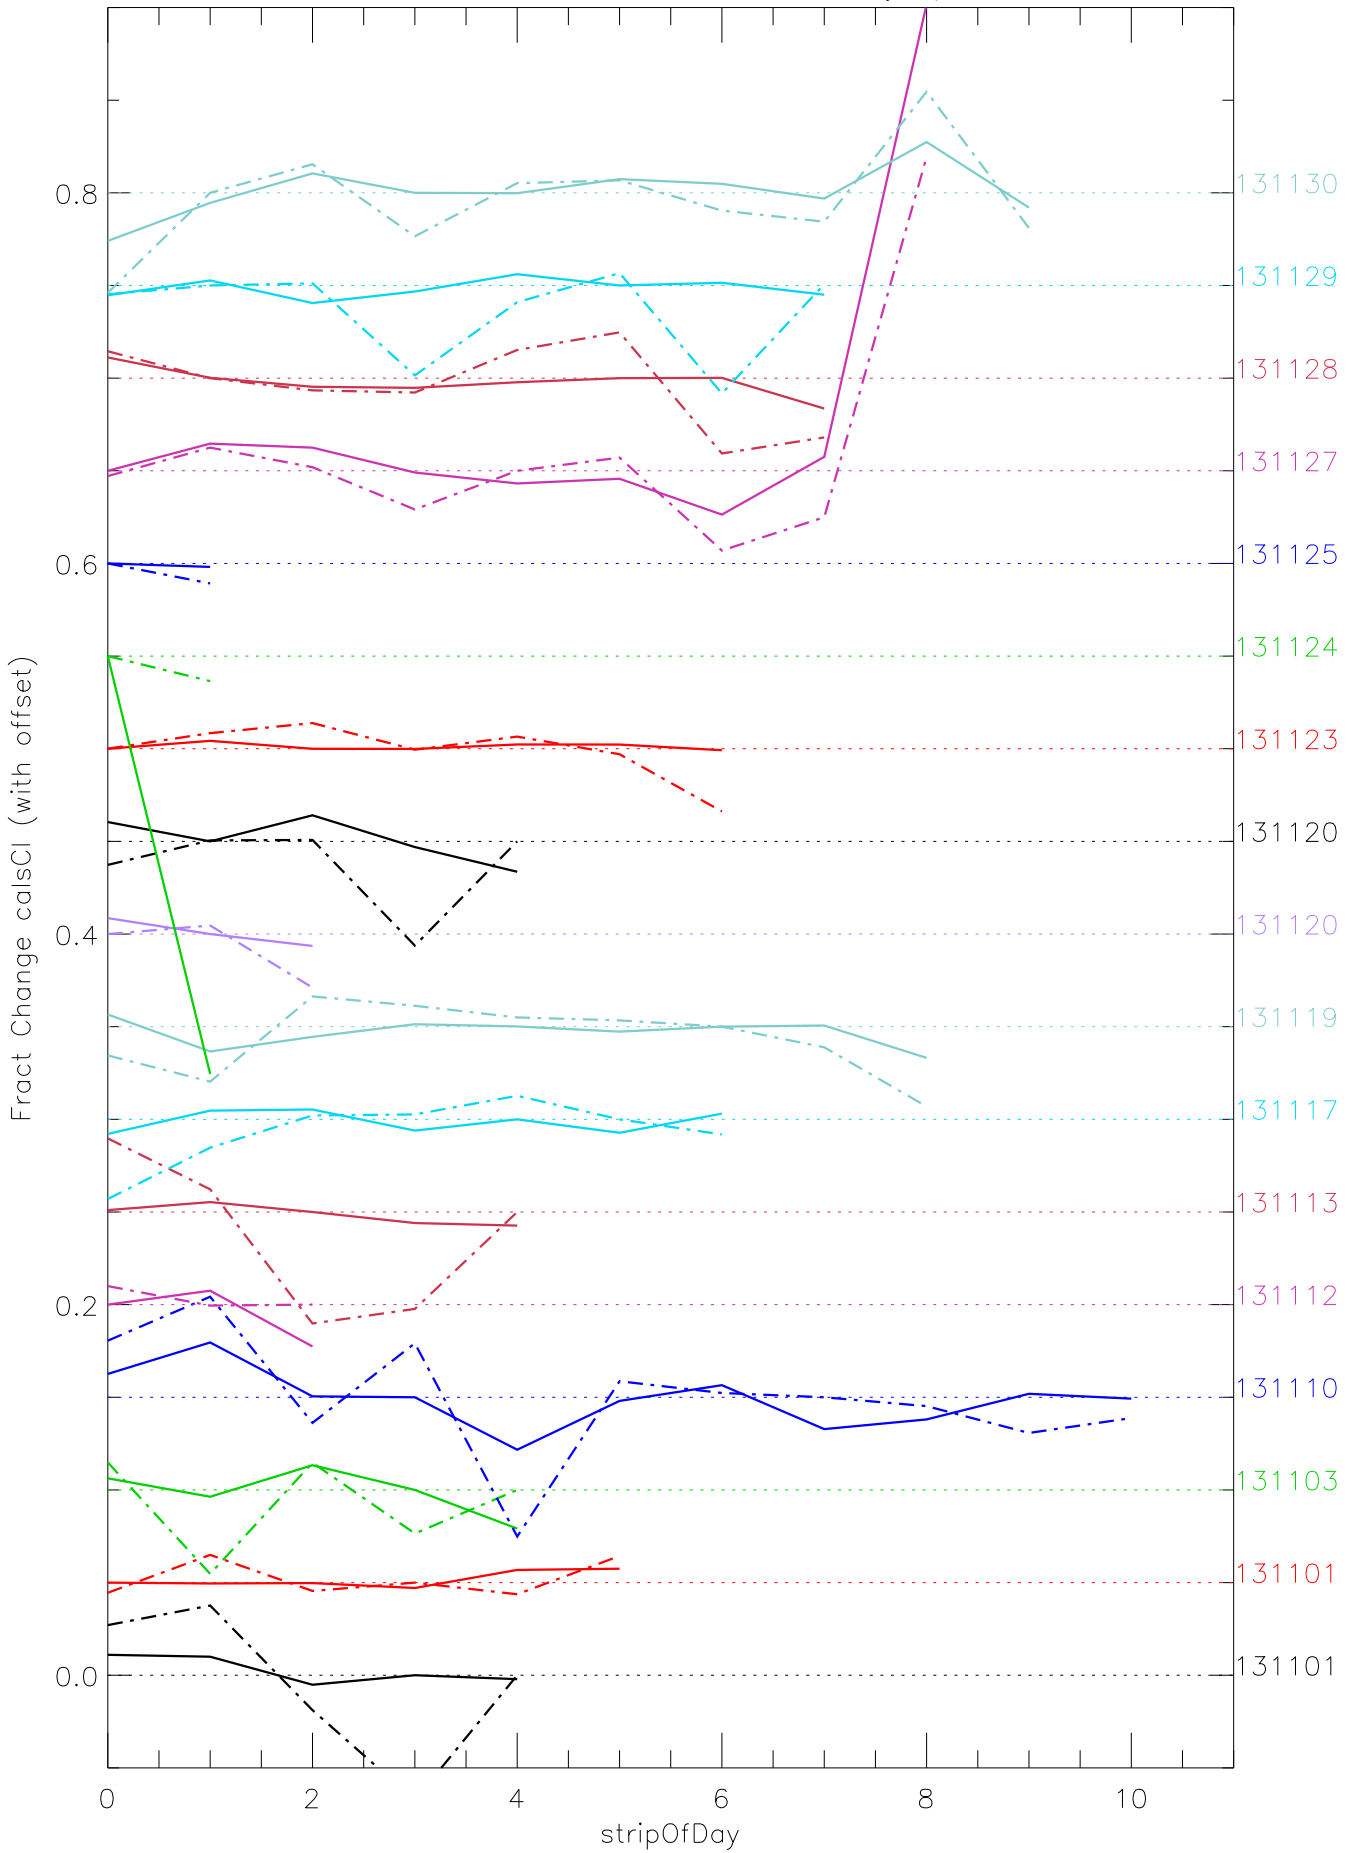

a2048 calsci factors for each day. pixel:0

a2048 calsci factors for each day. pixel:1

a2048 calsci factors for each day. pixel:2

a2048 calsci factors for each day. pixel:3

a2048 calsci factors for each day. pixel:4

a2048 calsci factors for each day. pixel:5

a2048 calsci factors for each day. pixel:6