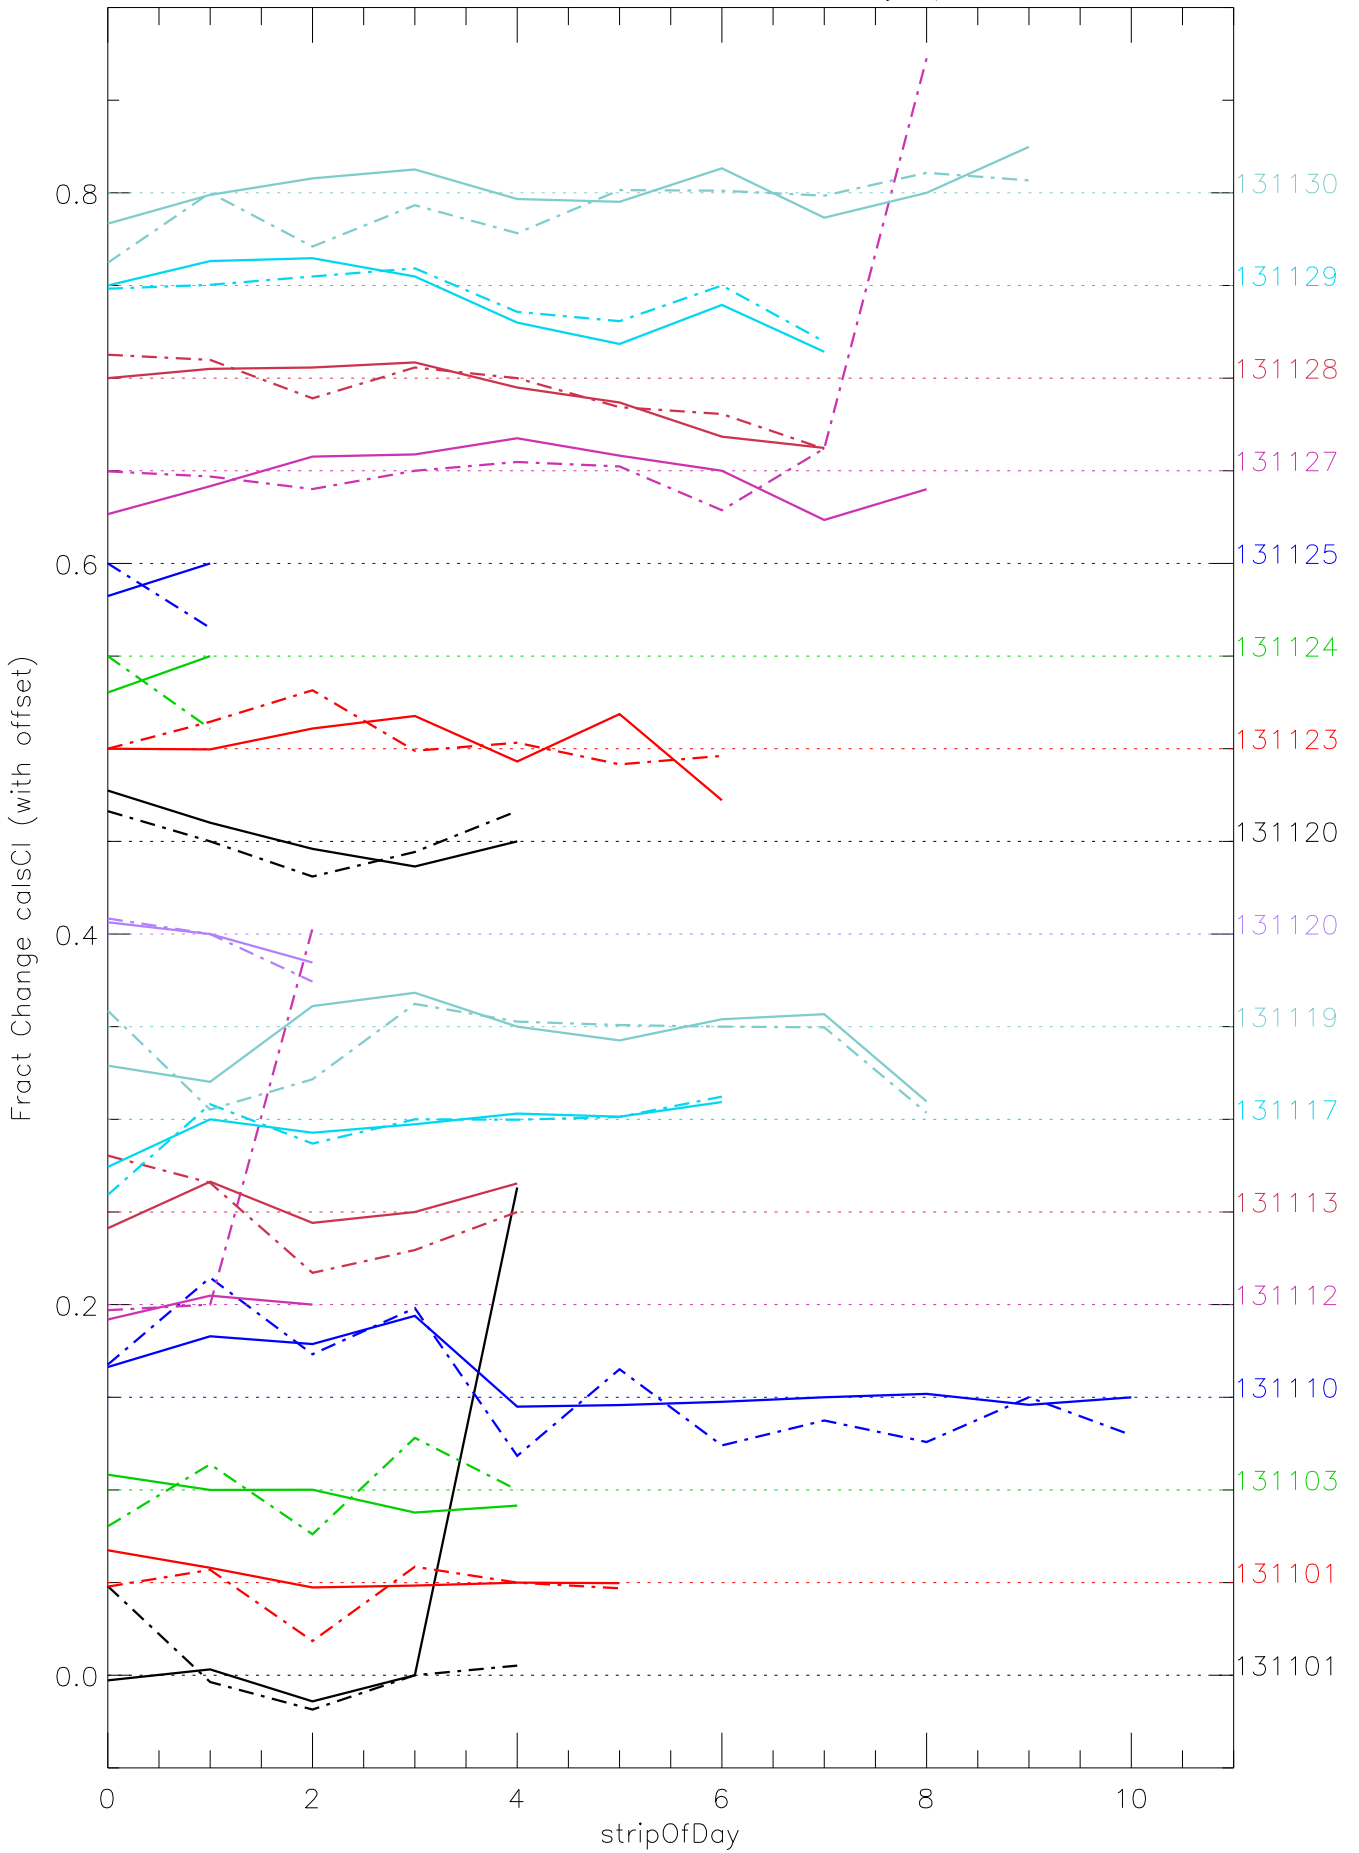

a2048 calsci factors for each day. pixel:0

a2048 calsci factors for each day. pixel:1

a2048 calsci factors for each day. pixel:2

a2048 calsci factors for each day. pixel:3

a2048 calsci factors for each day. pixel:4

a2048 calsci factors for each day. pixel:5

a2048 calsci factors for each day. pixel:6