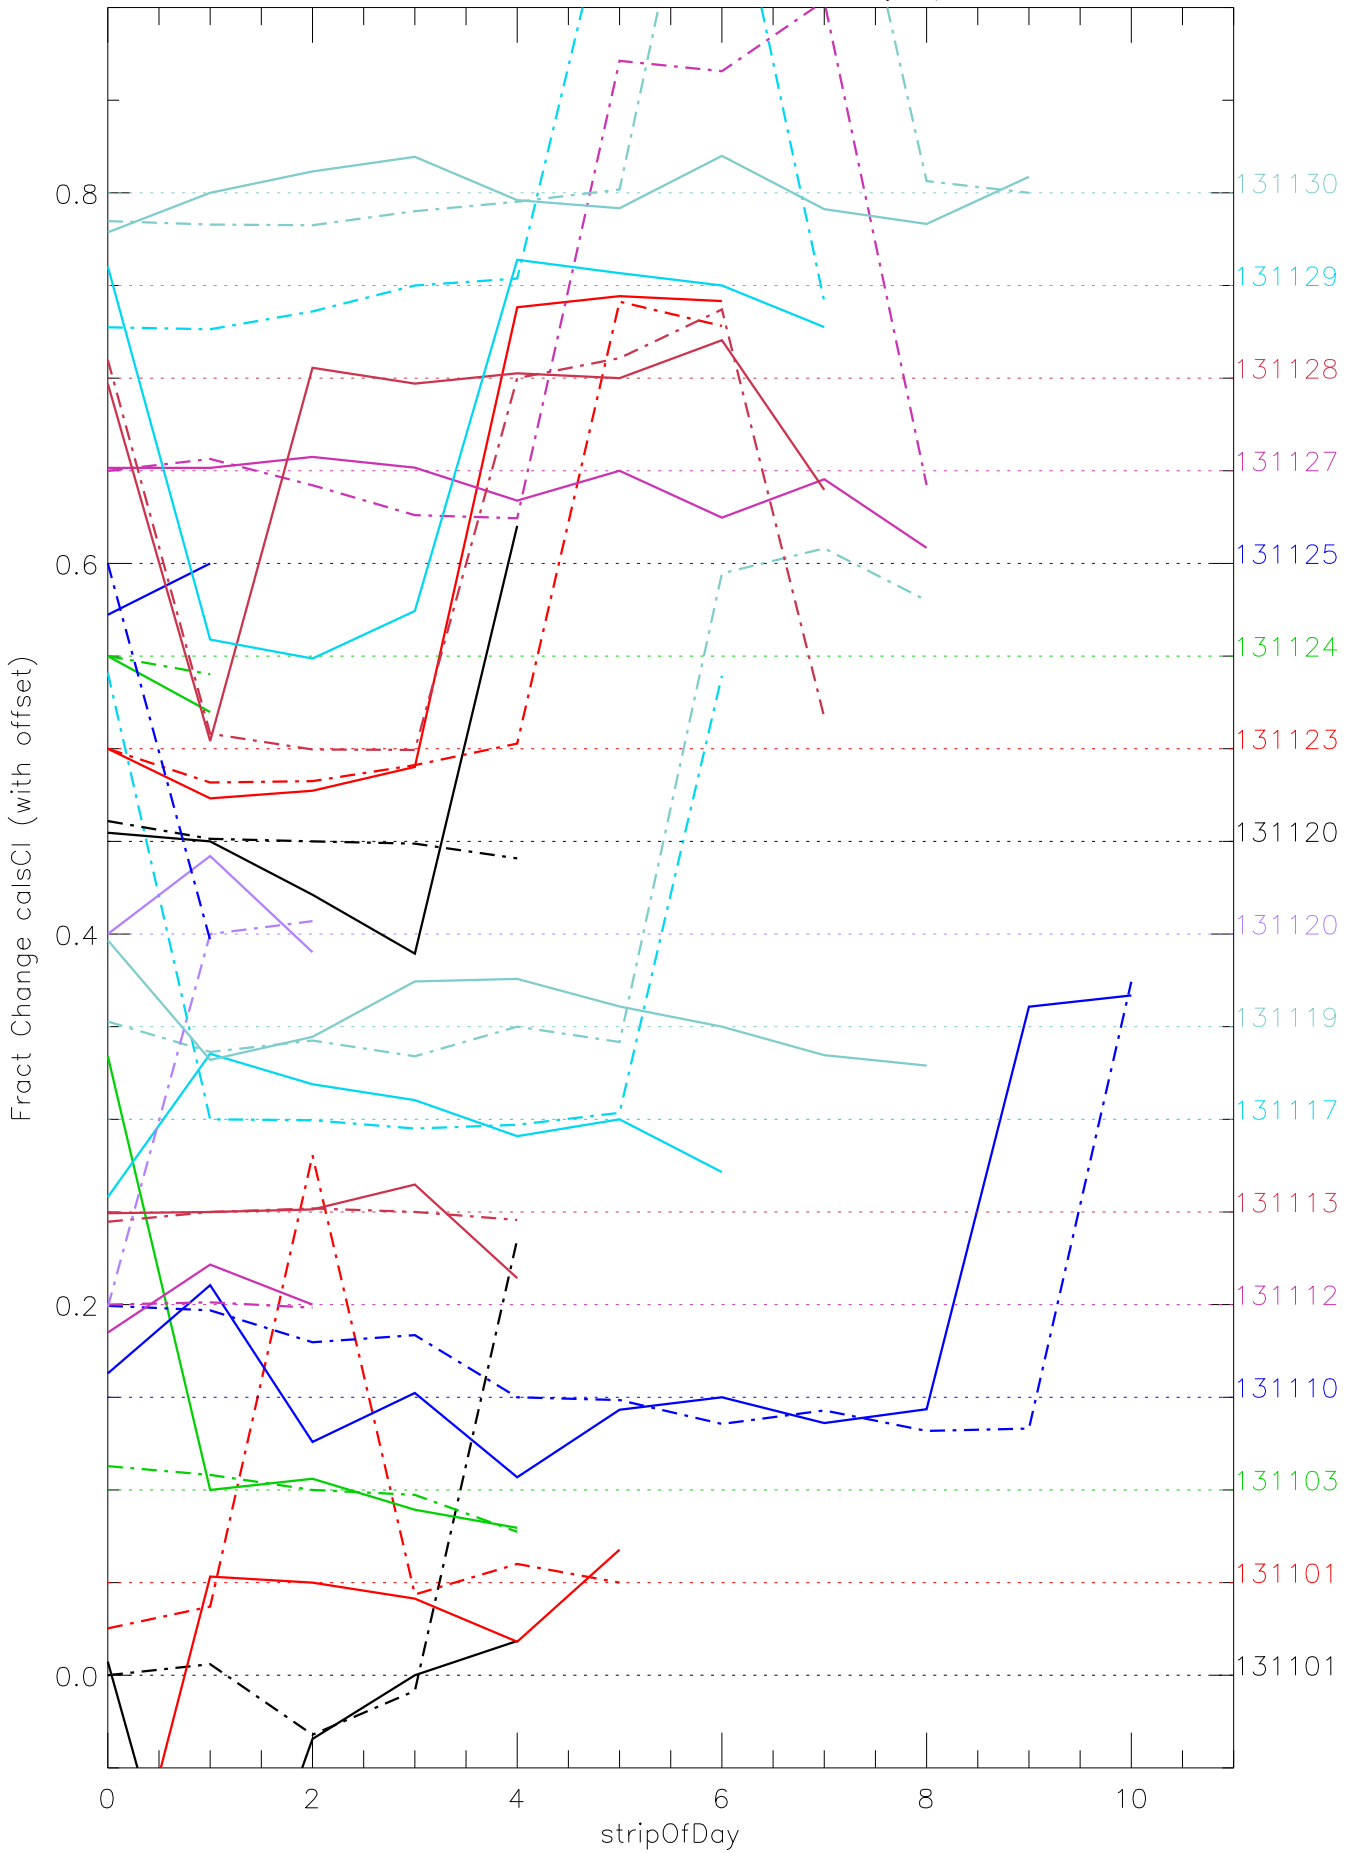

a2048 calsci factors for each day. pixel:0

a2048 calsci factors for each day. pixel:1

a2048 calsci factors for each day. pixel:2

a2048 calsci factors for each day. pixel:3

a2048 calsci factors for each day. pixel:4

a2048 calsci factors for each day. pixel:5

a2048 calsci factors for each day. pixel:6