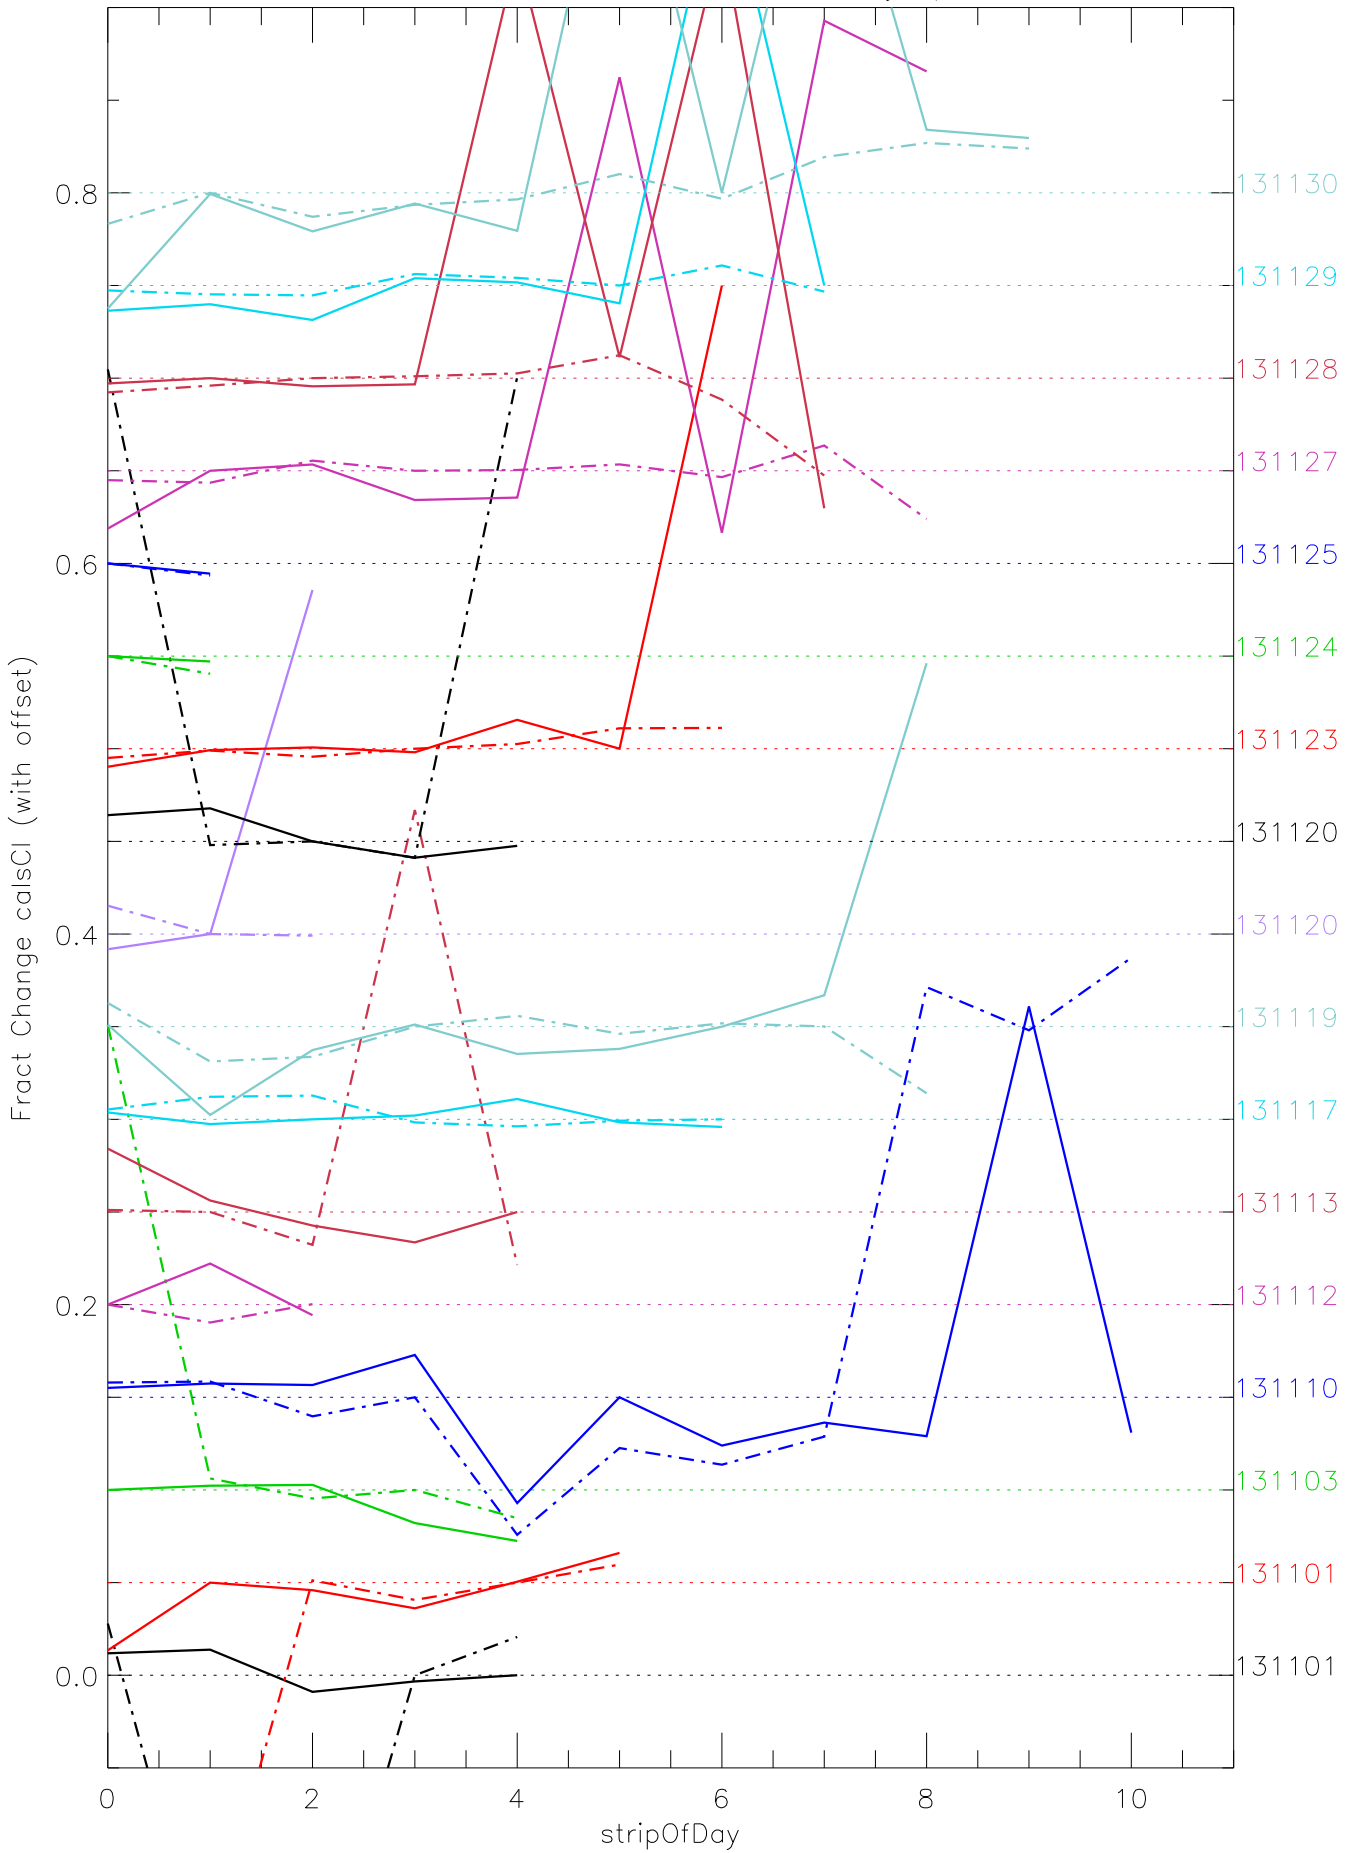

a2048 calsci factors for each day. pixel:0

a2048 calsci factors for each day. pixel:1

a2048 calsci factors for each day. pixel:2

a2048 calsci factors for each day. pixel:3

a2048 calsci factors for each day. pixel:4

a2048 calsci factors for each day. pixel:5

a2048 calsci factors for each day. pixel:6