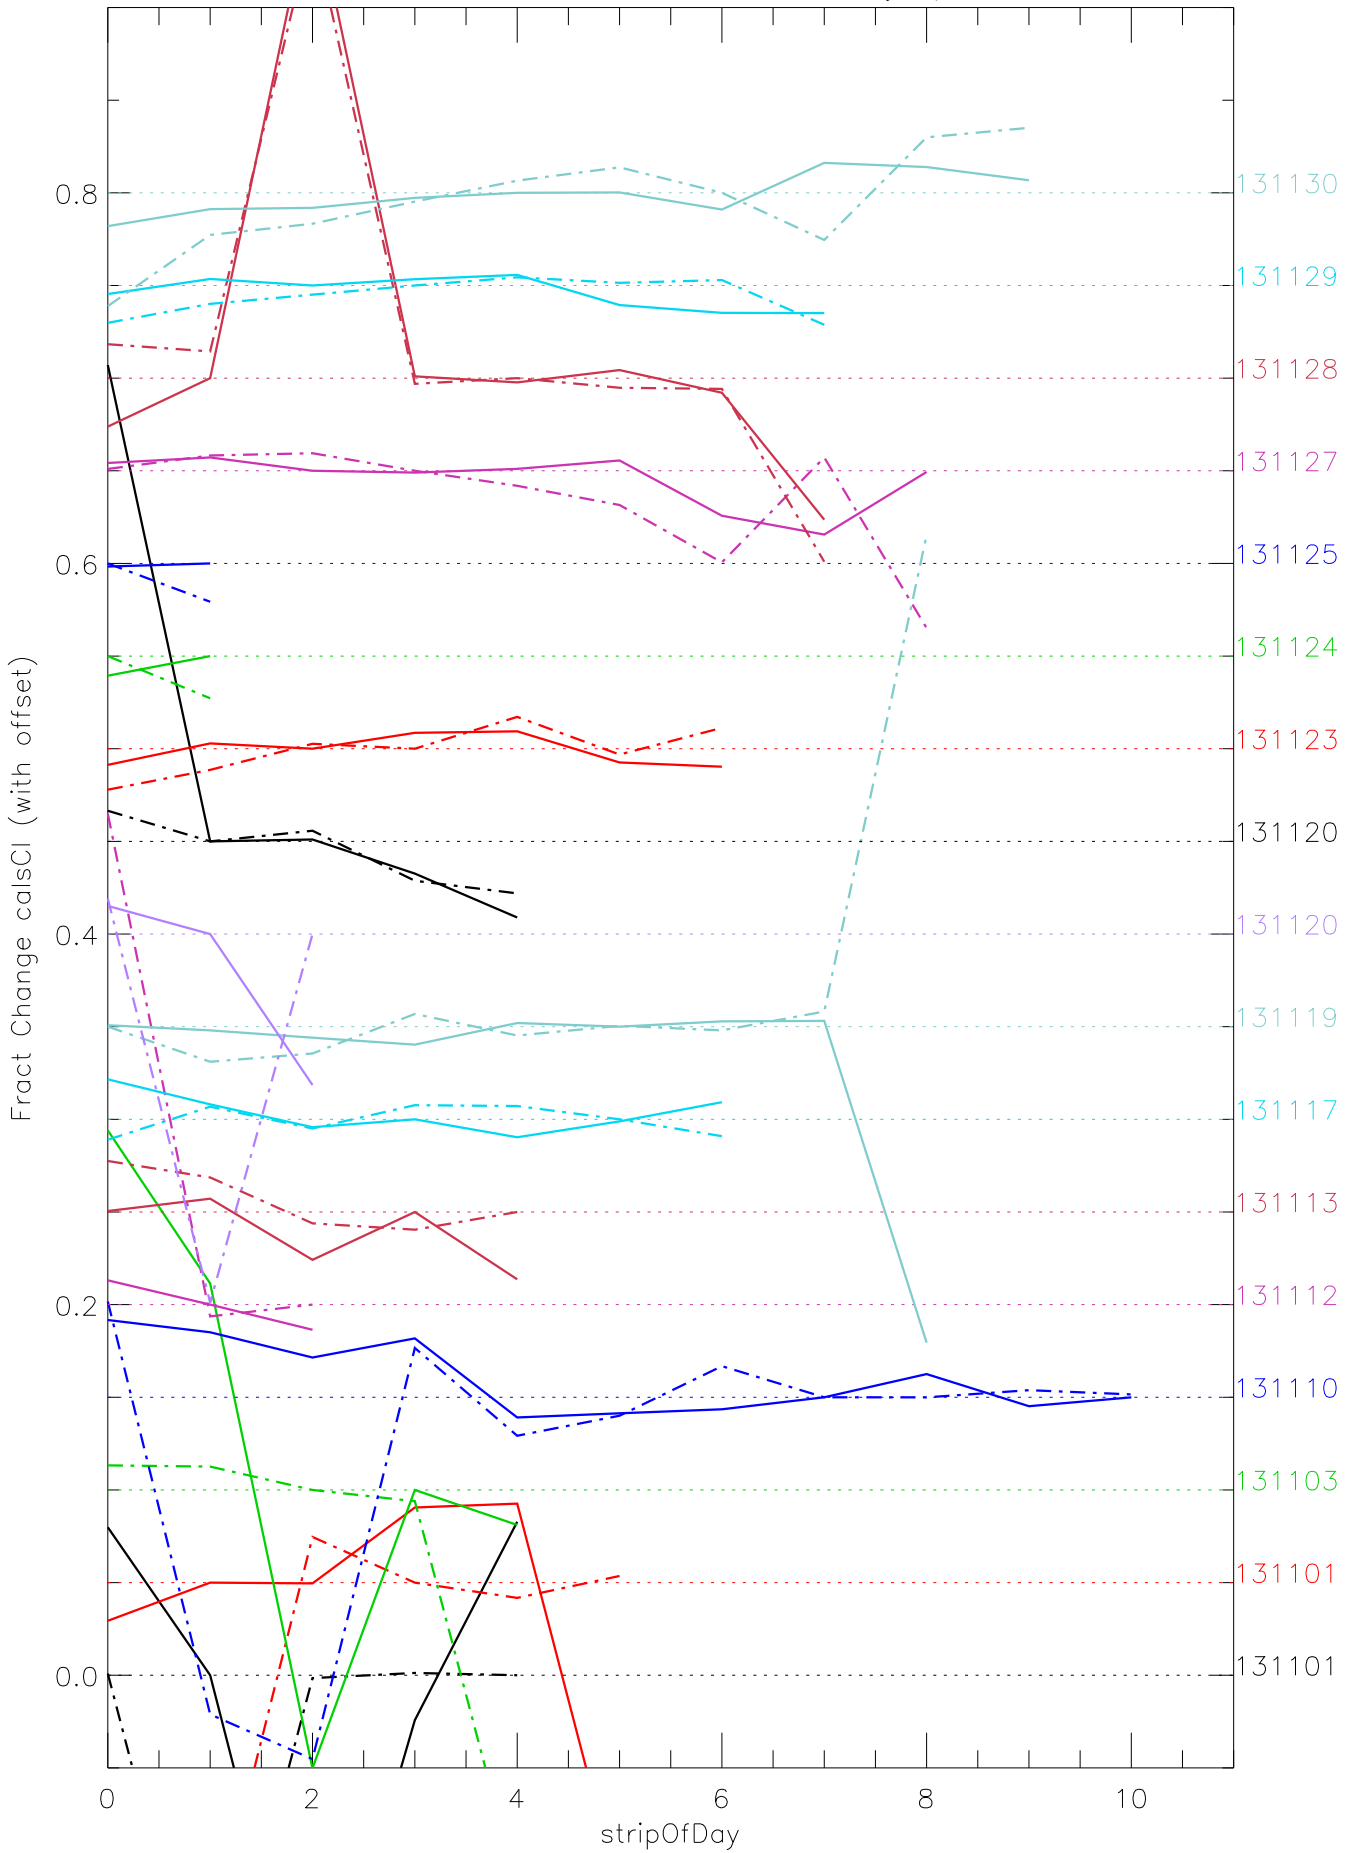

a2048 calsci factors for each day. pixel:0

a2048 calsci factors for each day. pixel:1

a2048 calsci factors for each day. pixel:2

a2048 calsci factors for each day. pixel:3

a2048 calsci factors for each day. pixel:4

a2048 calsci factors for each day. pixel:5

a2048 calsci factors for each day. pixel:6