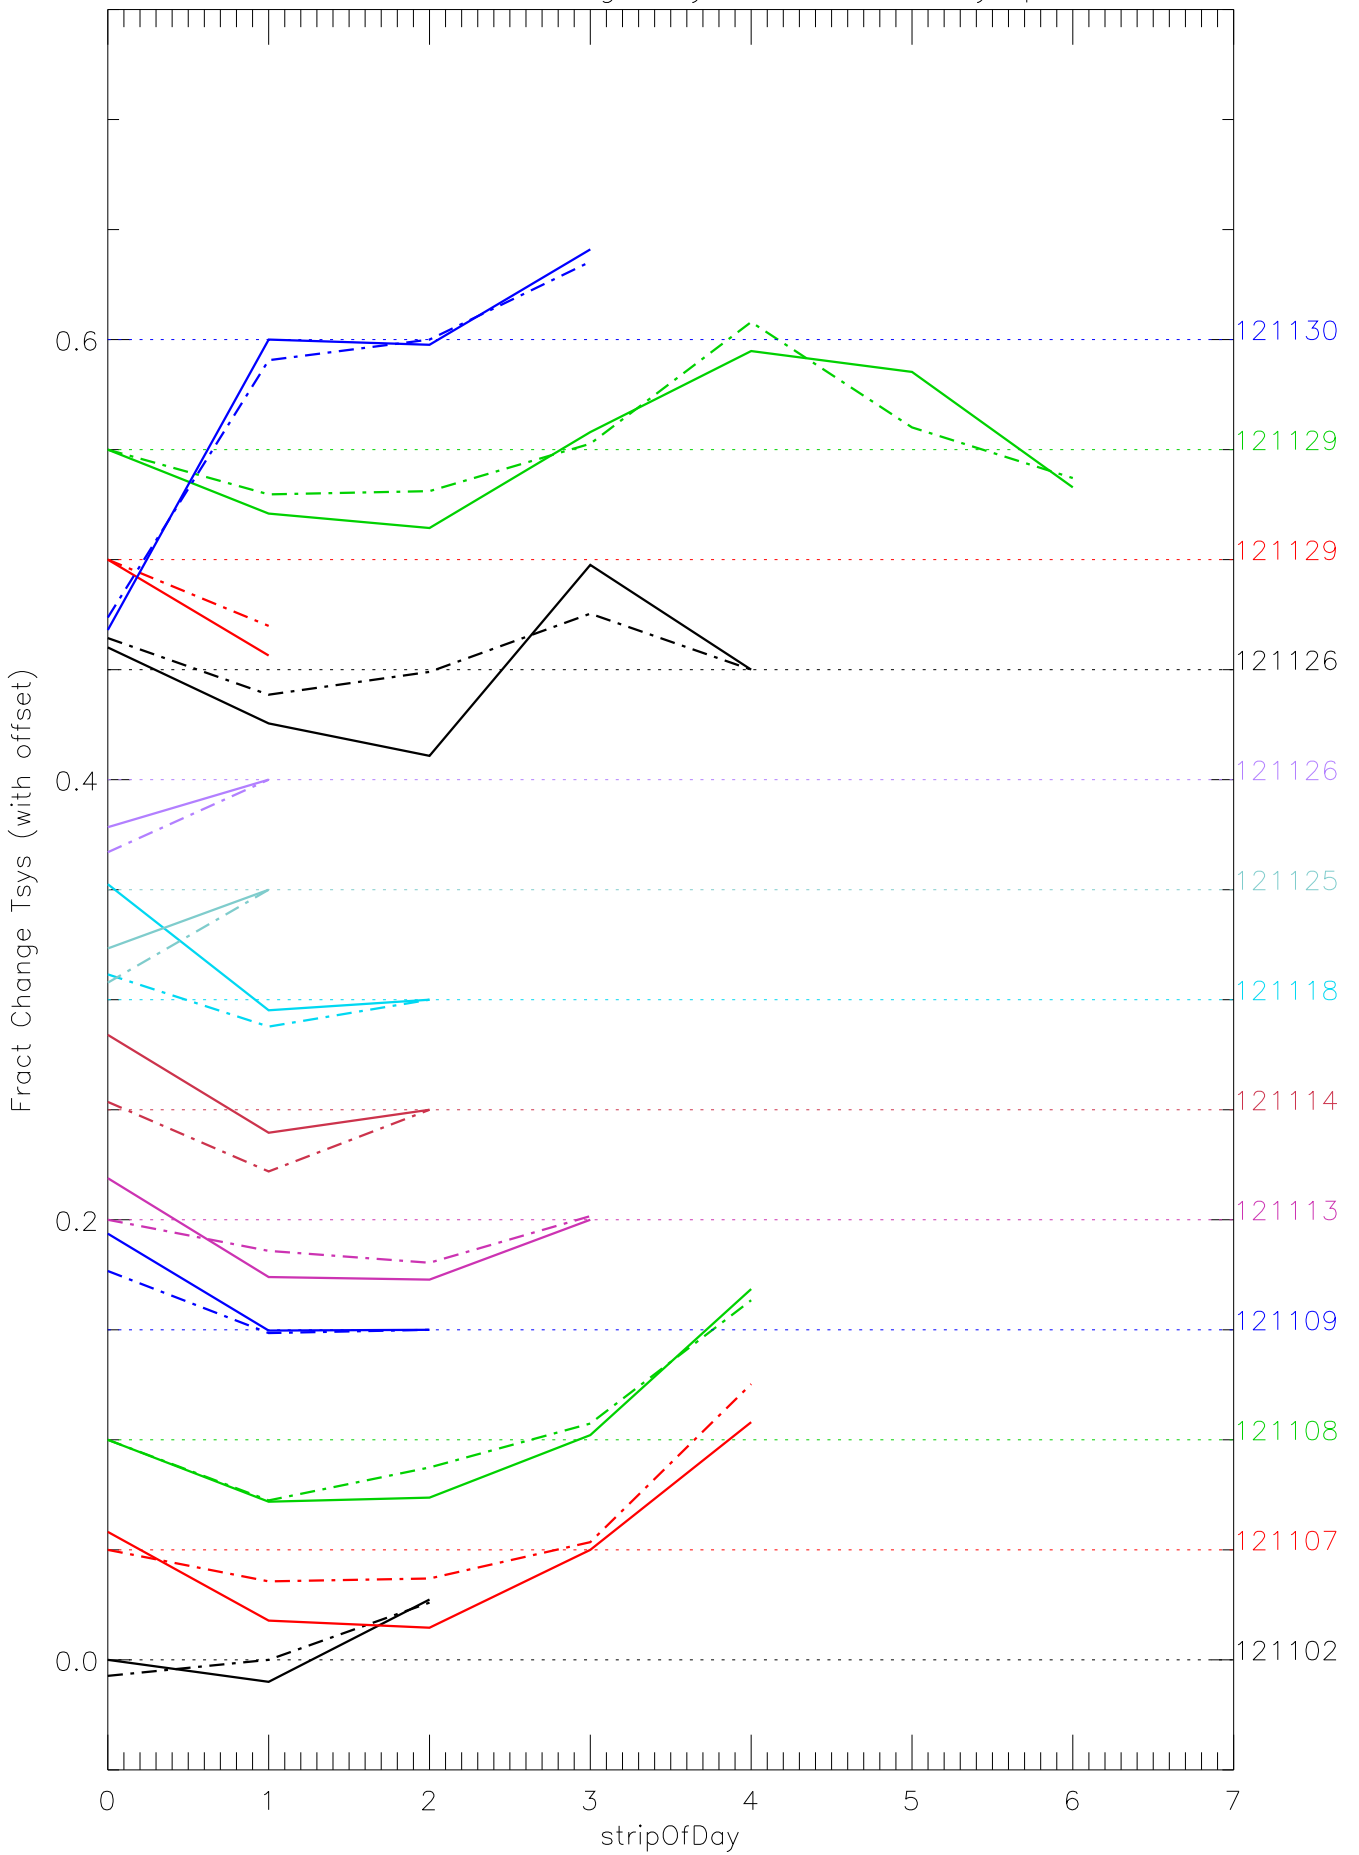

a2048 fractional change TsysK for each day. pixel:1

a2048 fractional change TsysK for each day. pixel:2

a2048 fractional change TsysK for each day. pixel:3

a2048 fractional change TsysK for each day. pixel:4

a2048 fractional change TsysK for each day. pixel:5