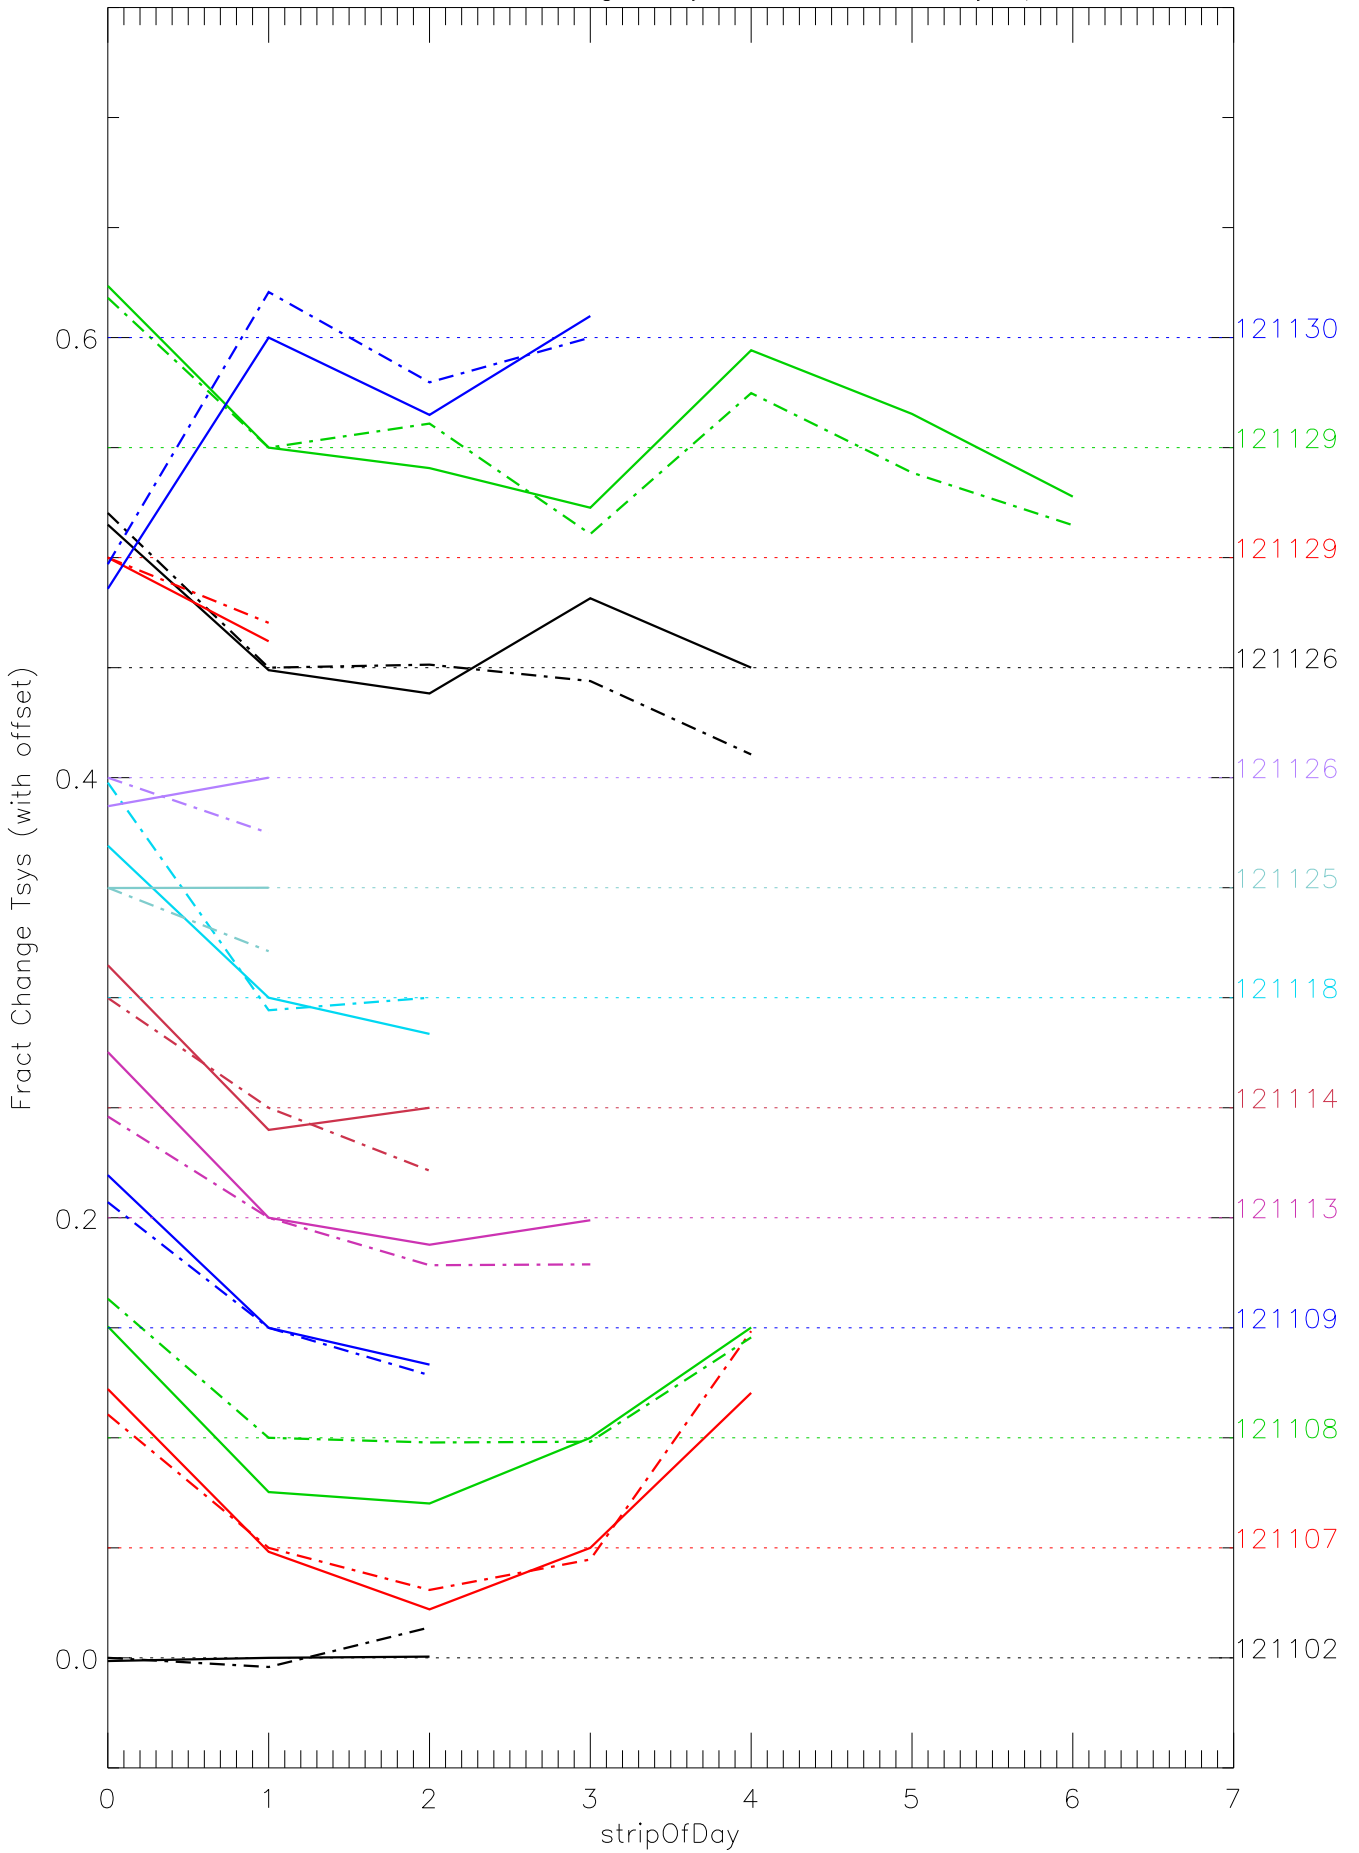

a2048 fractional change TsysK for each day. pixel:1

a2048 fractional change TsysK for each day. pixel:2

a2048 fractional change TsysK for each day. pixel:3

a2048 fractional change TsysK for each day. pixel:4

a2048 fractional change TsysK for each day. pixel:5