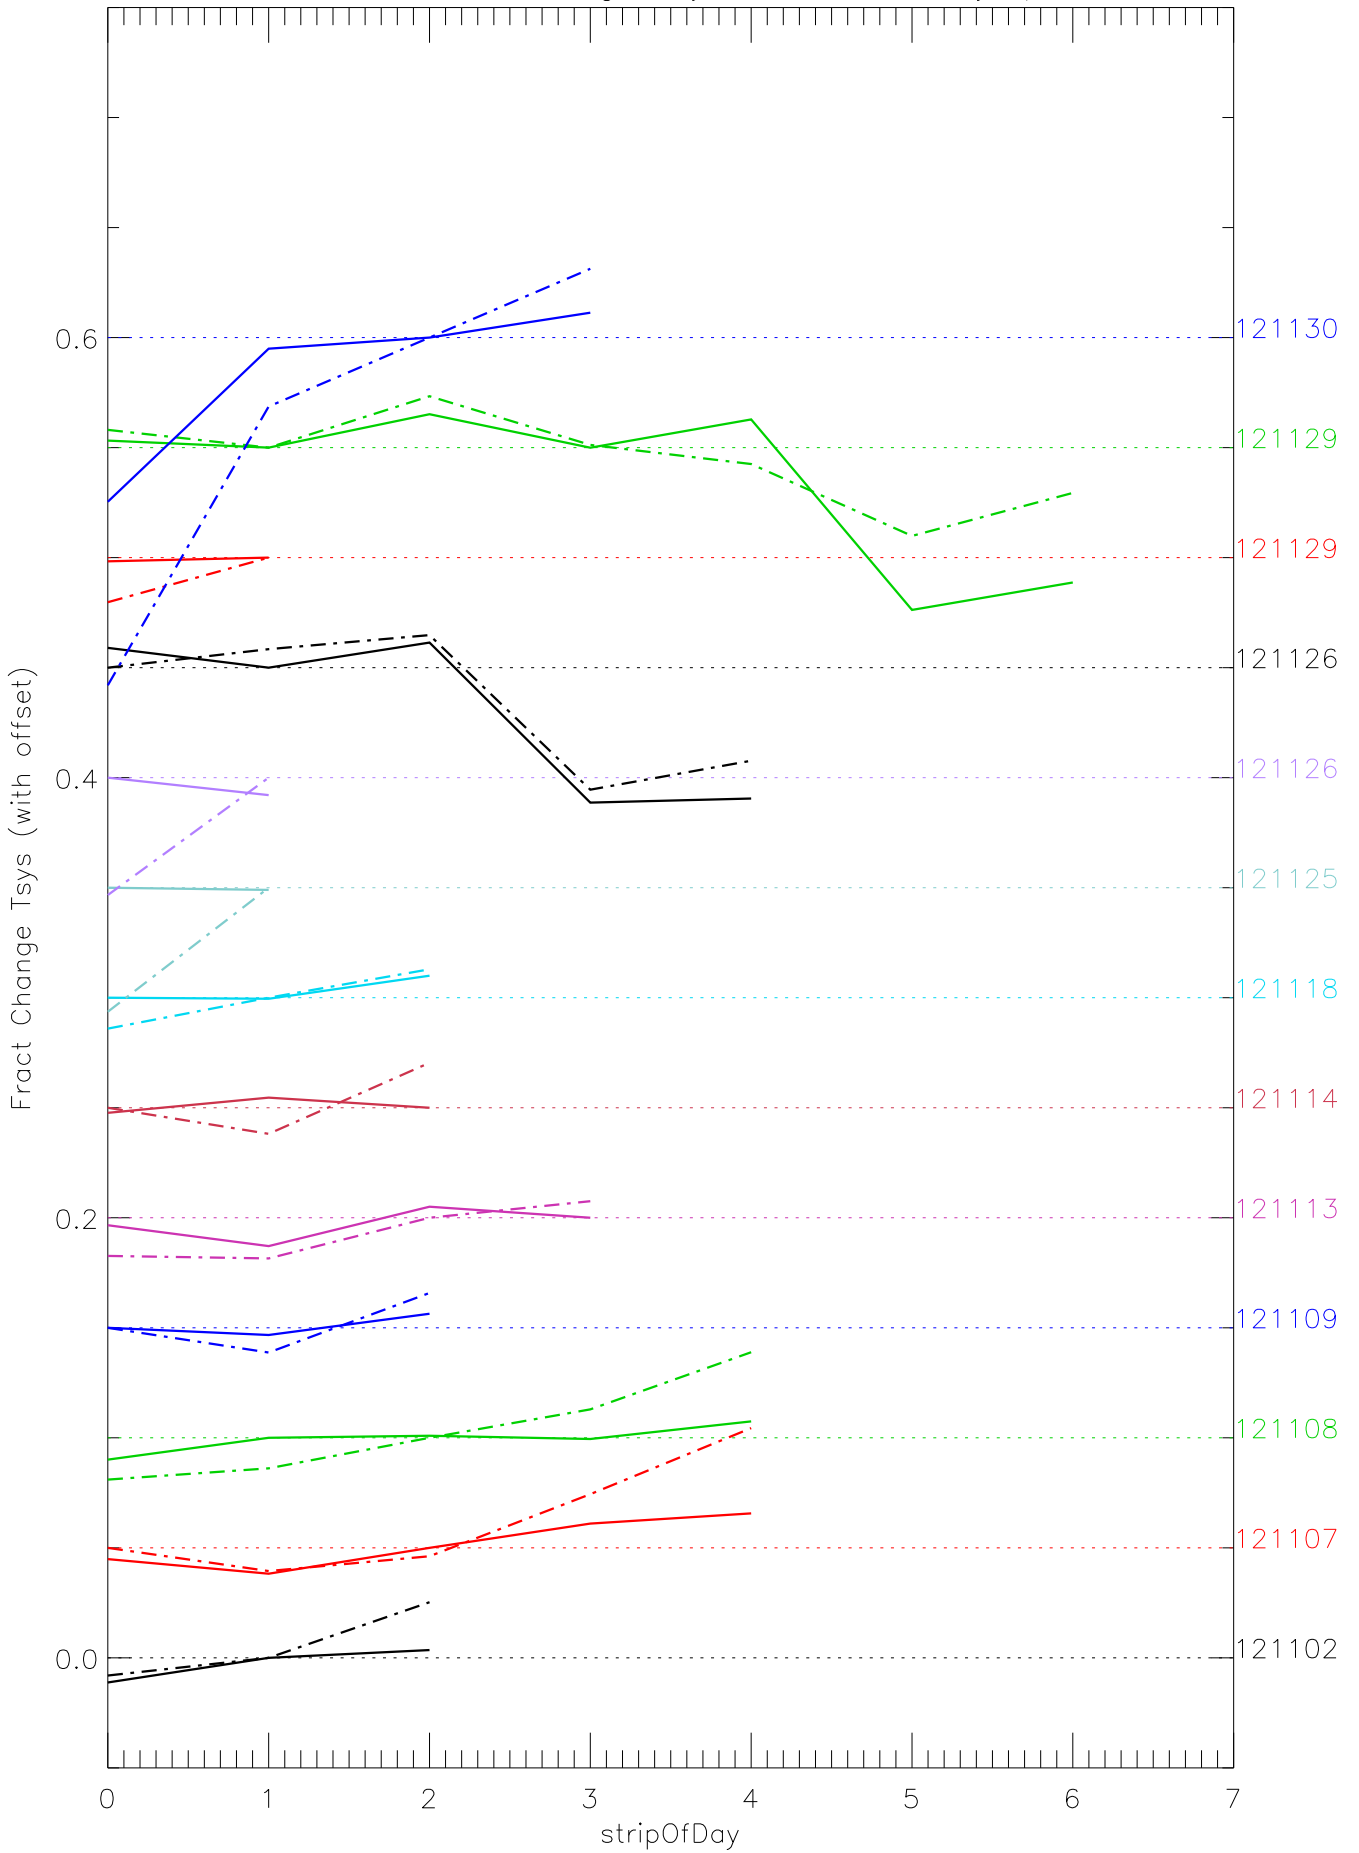

a2048 fractional change TsysK for each day. pixel:1

a2048 fractional change TsysK for each day. pixel:2

a2048 fractional change TsysK for each day. pixel:3

a2048 fractional change TsysK for each day. pixel:4

a2048 fractional change TsysK for each day. pixel:5