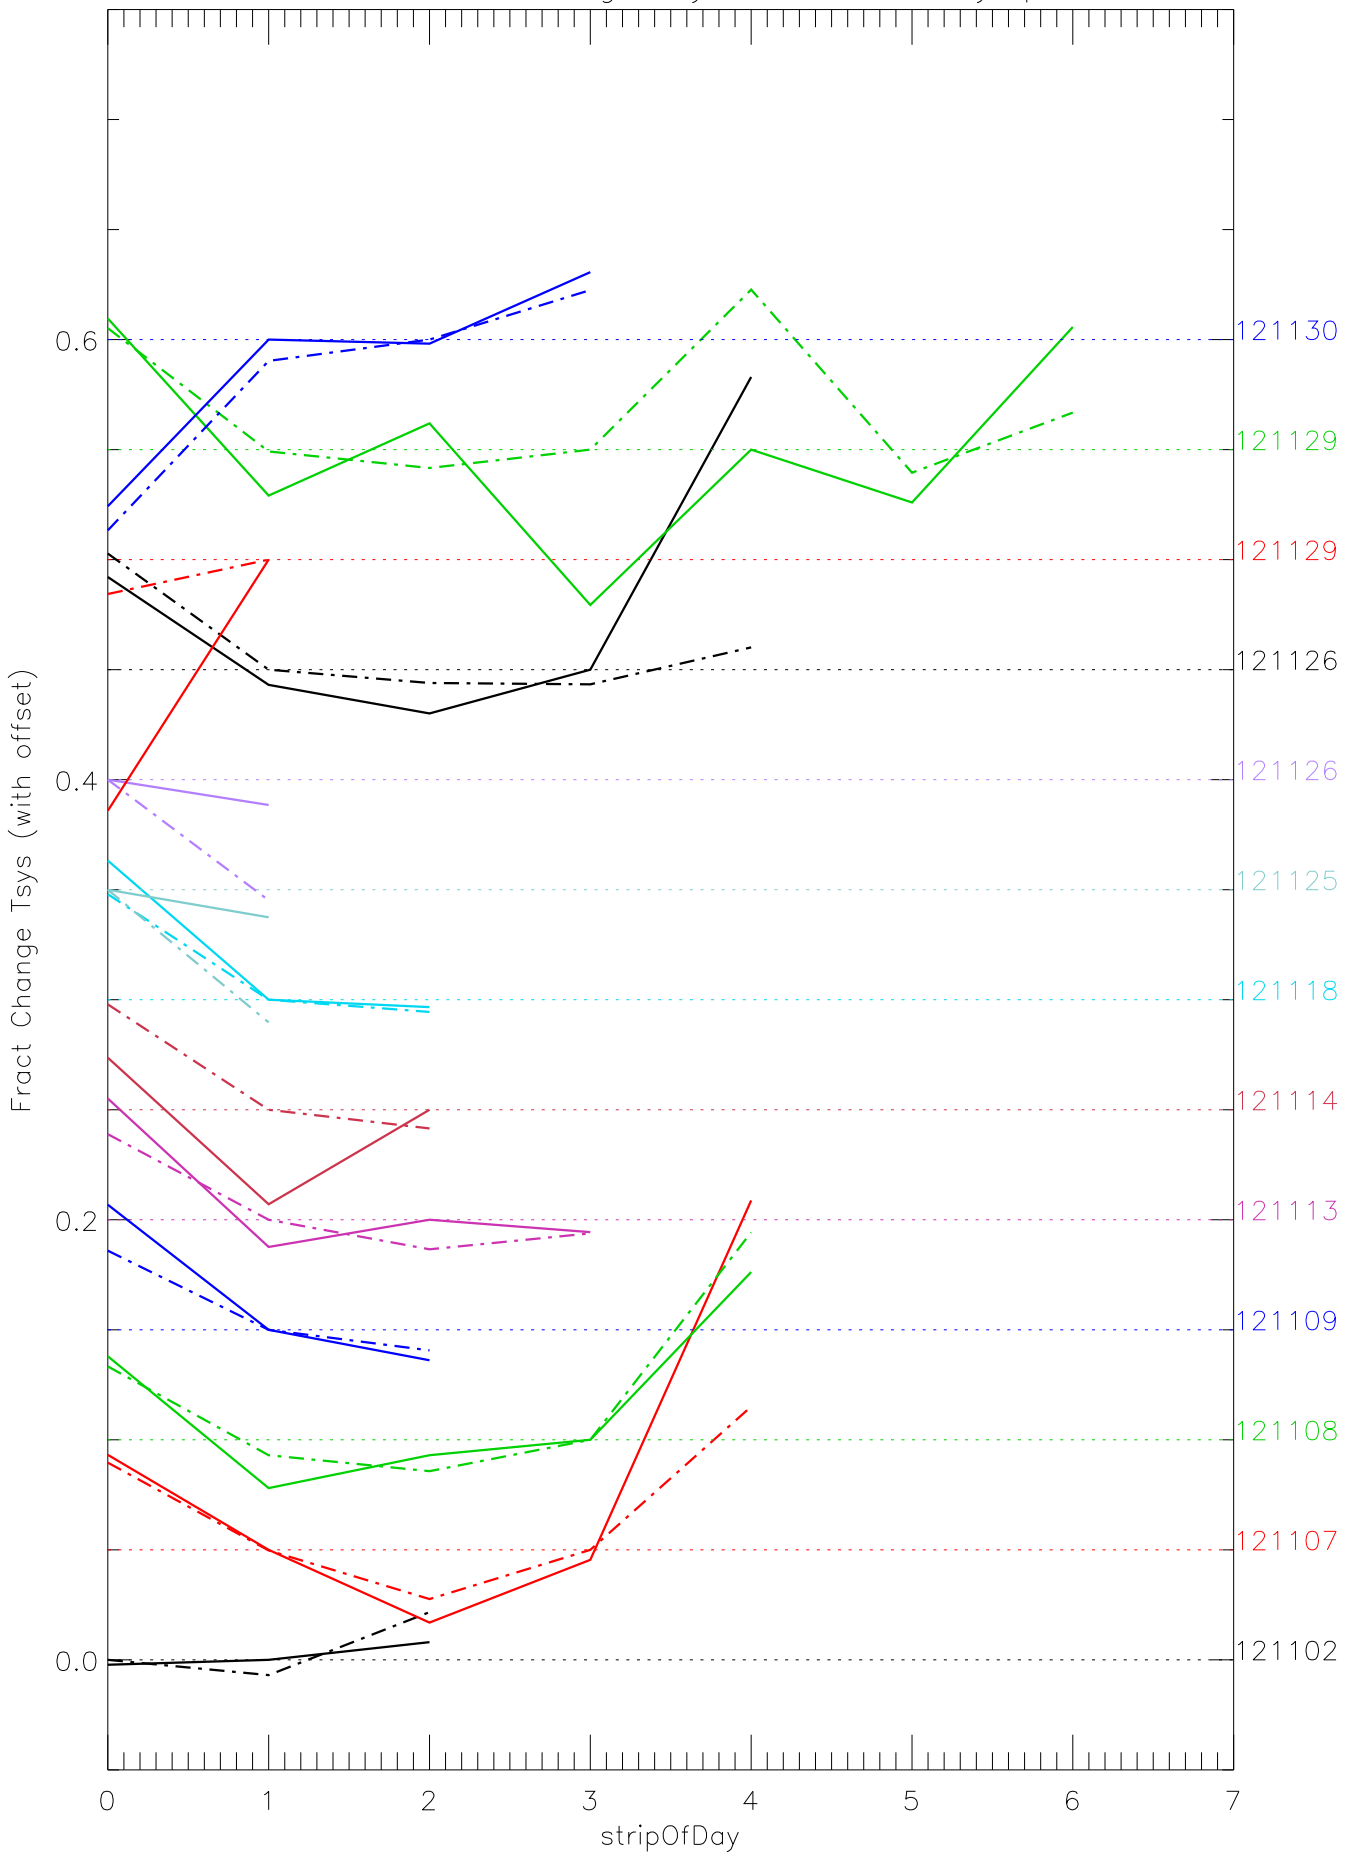

a2048 fractional change TsysK for each day. pixel:1

a2048 fractional change TsysK for each day. pixel:2

a2048 fractional change TsysK for each day. pixel:3

a2048 fractional change TsysK for each day. pixel:4

a2048 fractional change TsysK for each day. pixel:5