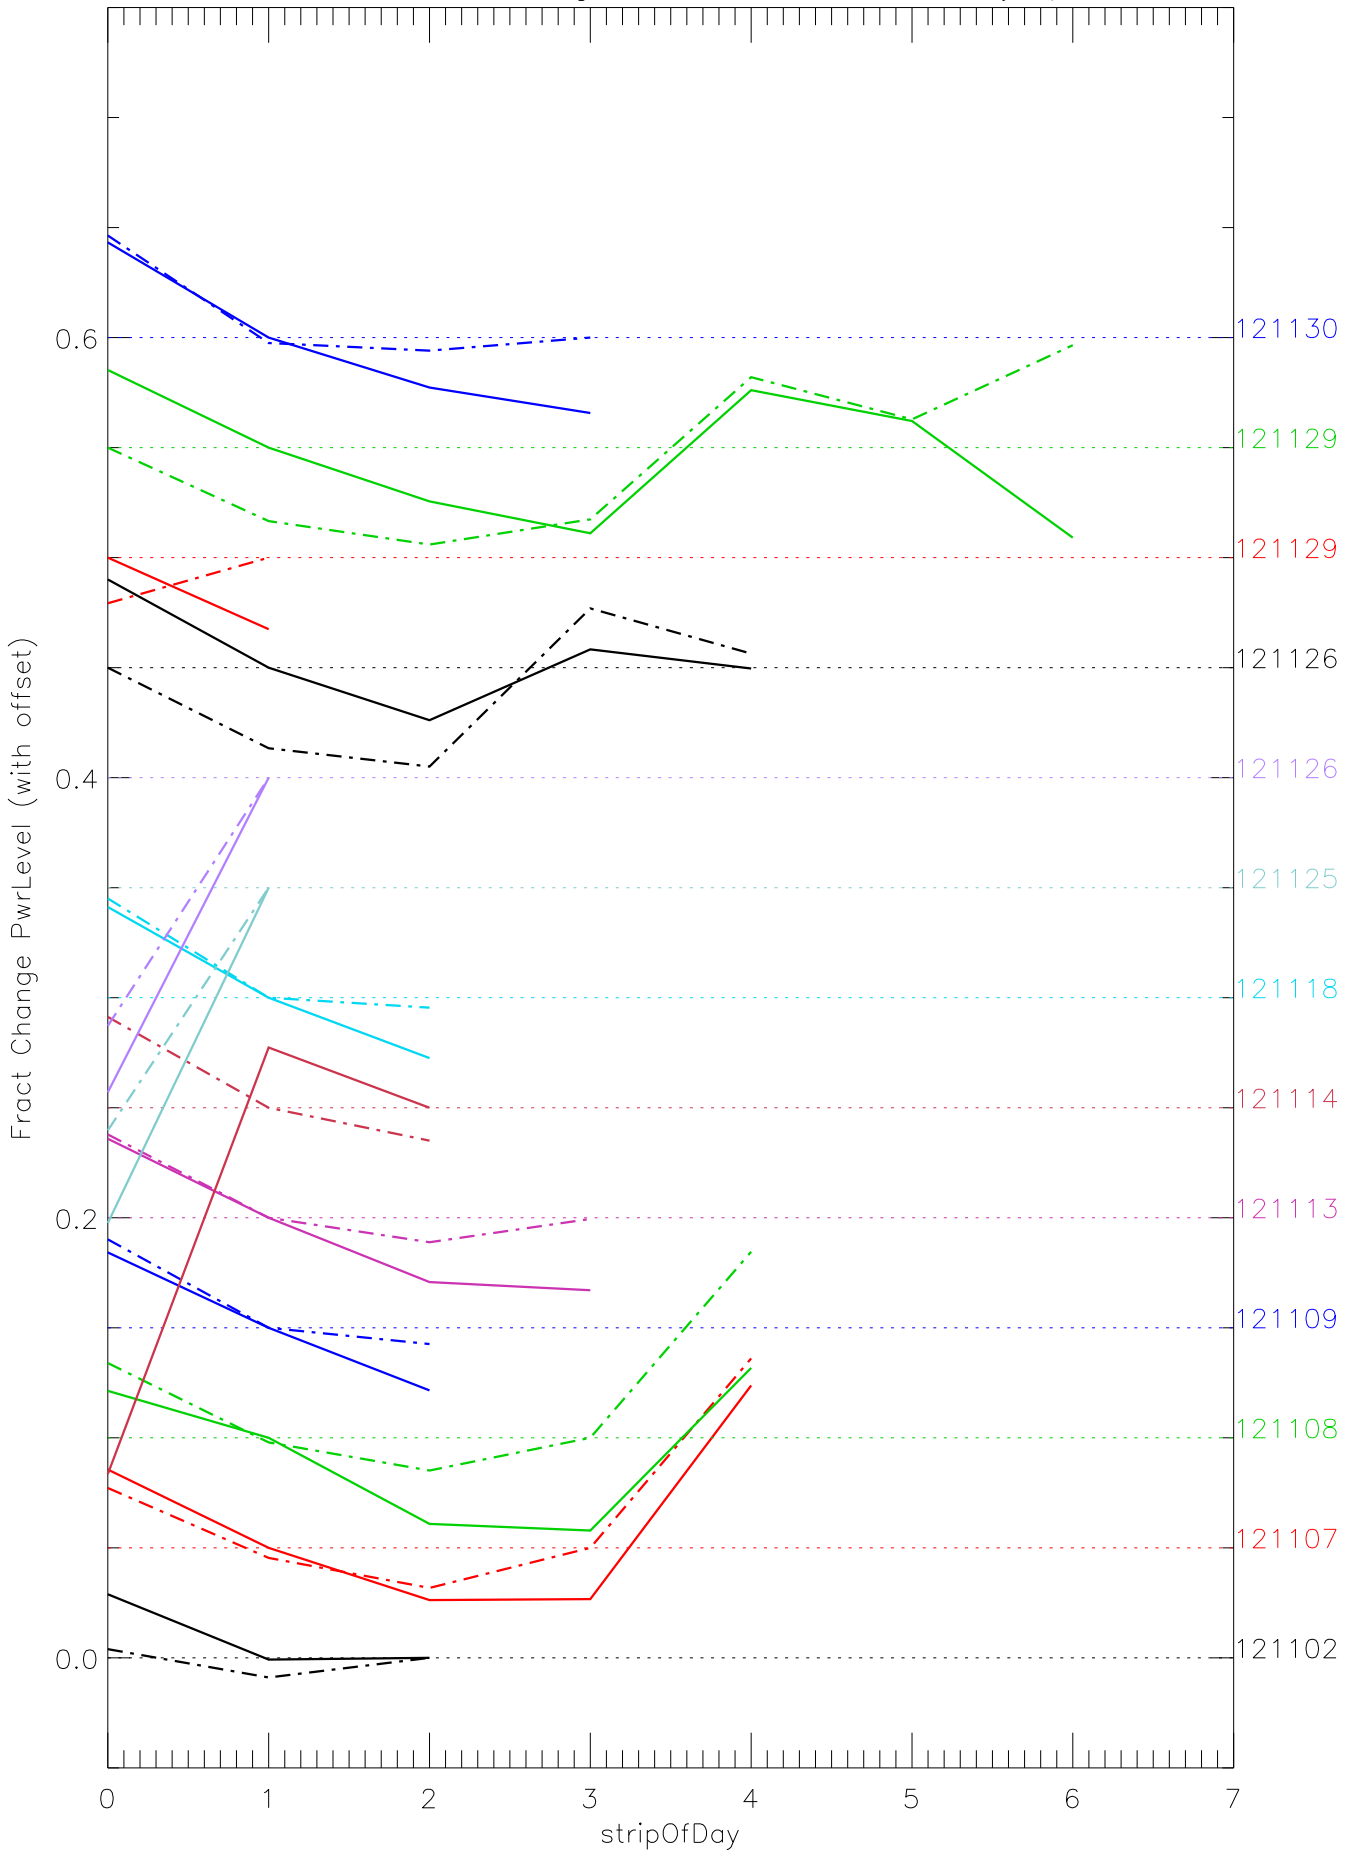

a2048 fractional change PwrLevel for each day. pixel:1

a2048 fractional change PwrLevel for each day. pixel:2

a2048 fractional change PwrLevel for each day. pixel:3

a2048 fractional change PwrLevel for each day. pixel:4

a2048 fractional change PwrLevel for each day. pixel:5

a2048 fractional change PwrLevel for each day. pixel:6