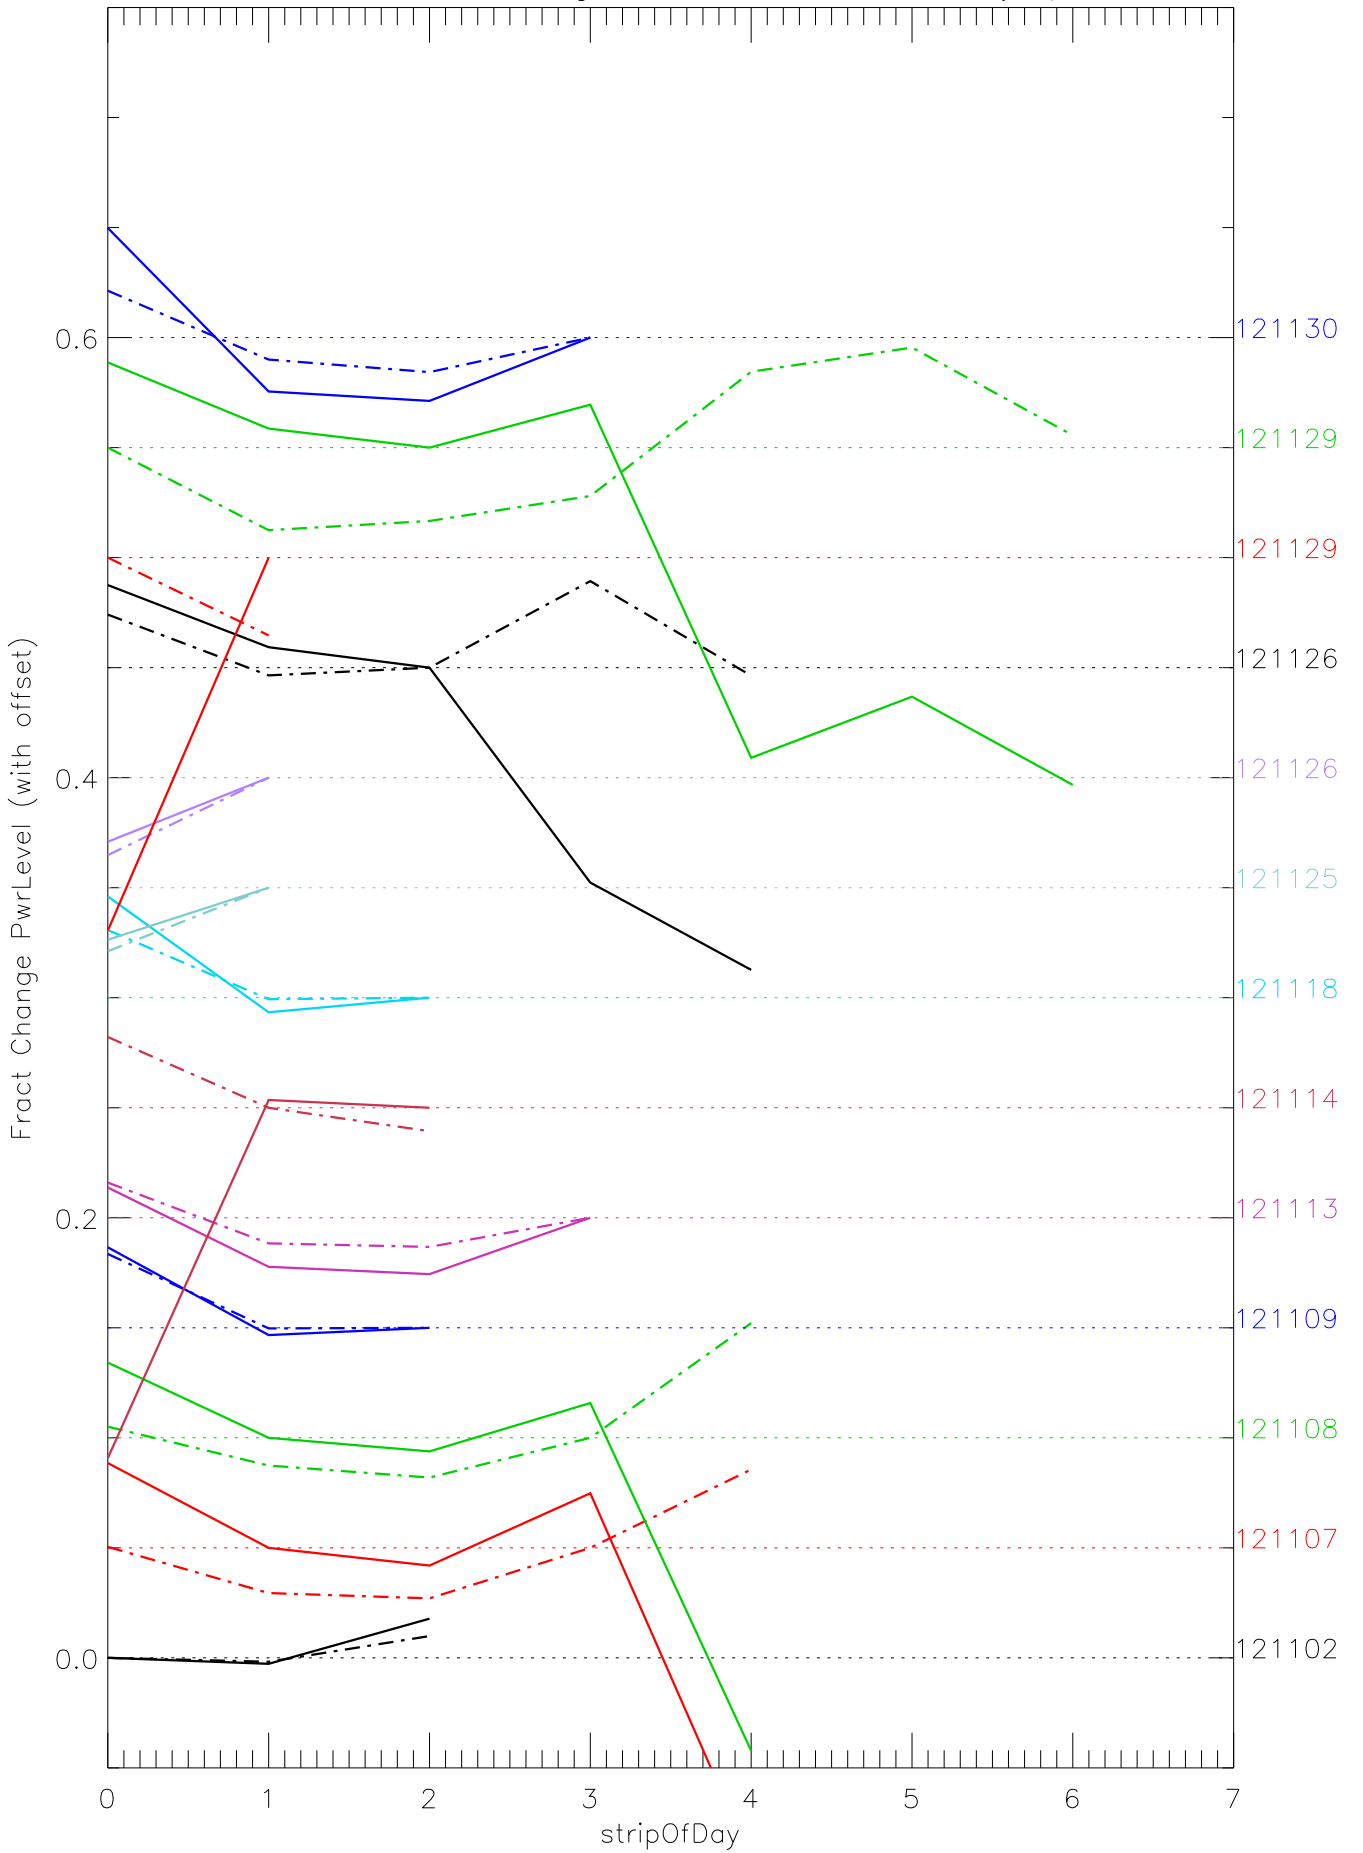

a2048 fractional change PwrLevel for each day. pixel:1

a2048 fractional change PwrLevel for each day. pixel:2

a2048 fractional change PwrLevel for each day. pixel:3

a2048 fractional change PwrLevel for each day. pixel:4

a2048 fractional change PwrLevel for each day. pixel:5

a2048 fractional change PwrLevel for each day. pixel:6