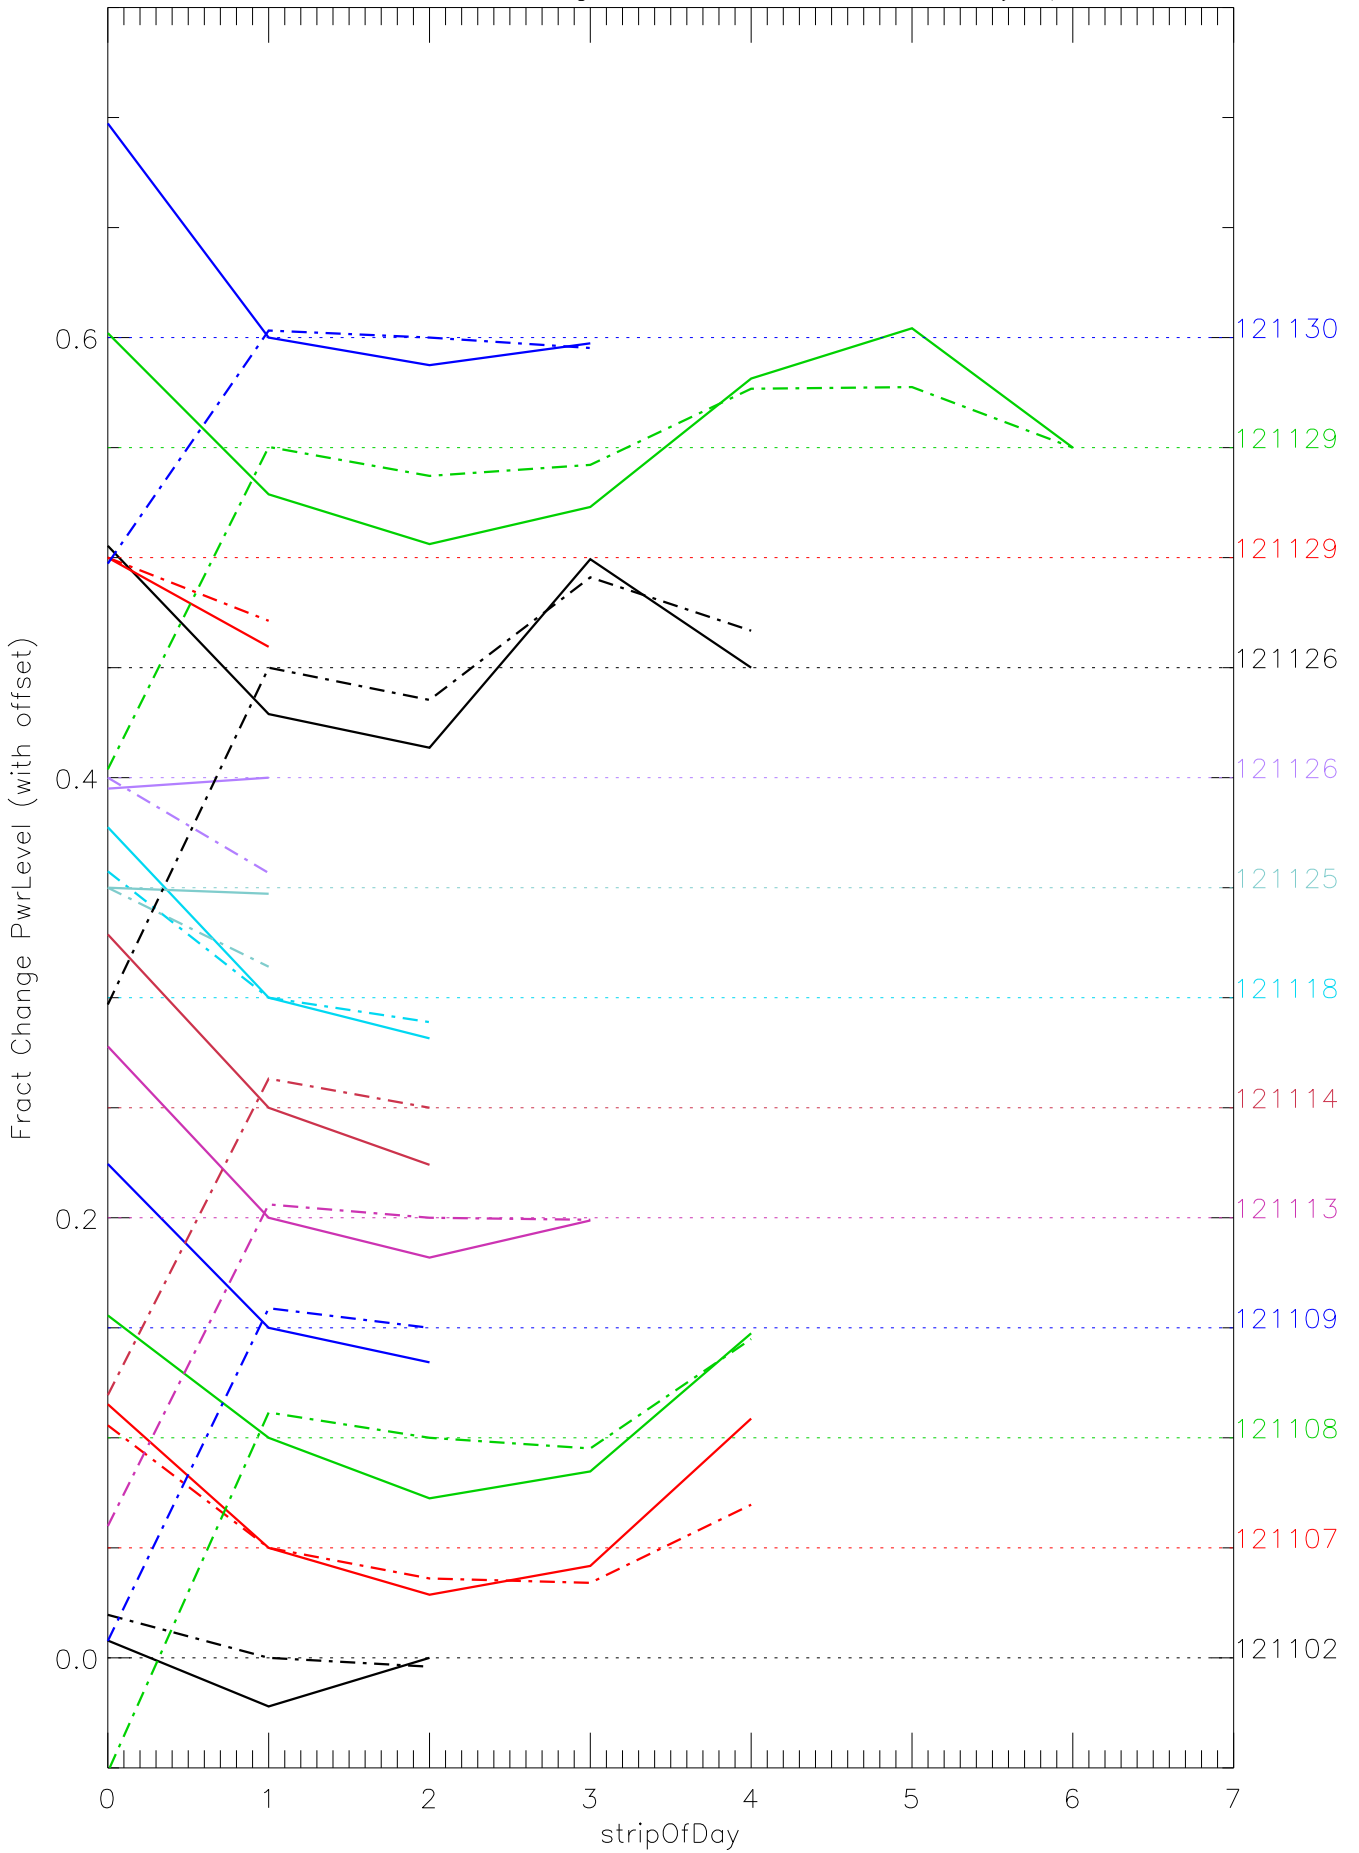

a2048 fractional change PwrLevel for each day. pixel:1

a2048 fractional change PwrLevel for each day. pixel:2

a2048 fractional change PwrLevel for each day. pixel:3

a2048 fractional change PwrLevel for each day. pixel:4

a2048 fractional change PwrLevel for each day. pixel:5

a2048 fractional change PwrLevel for each day. pixel:6