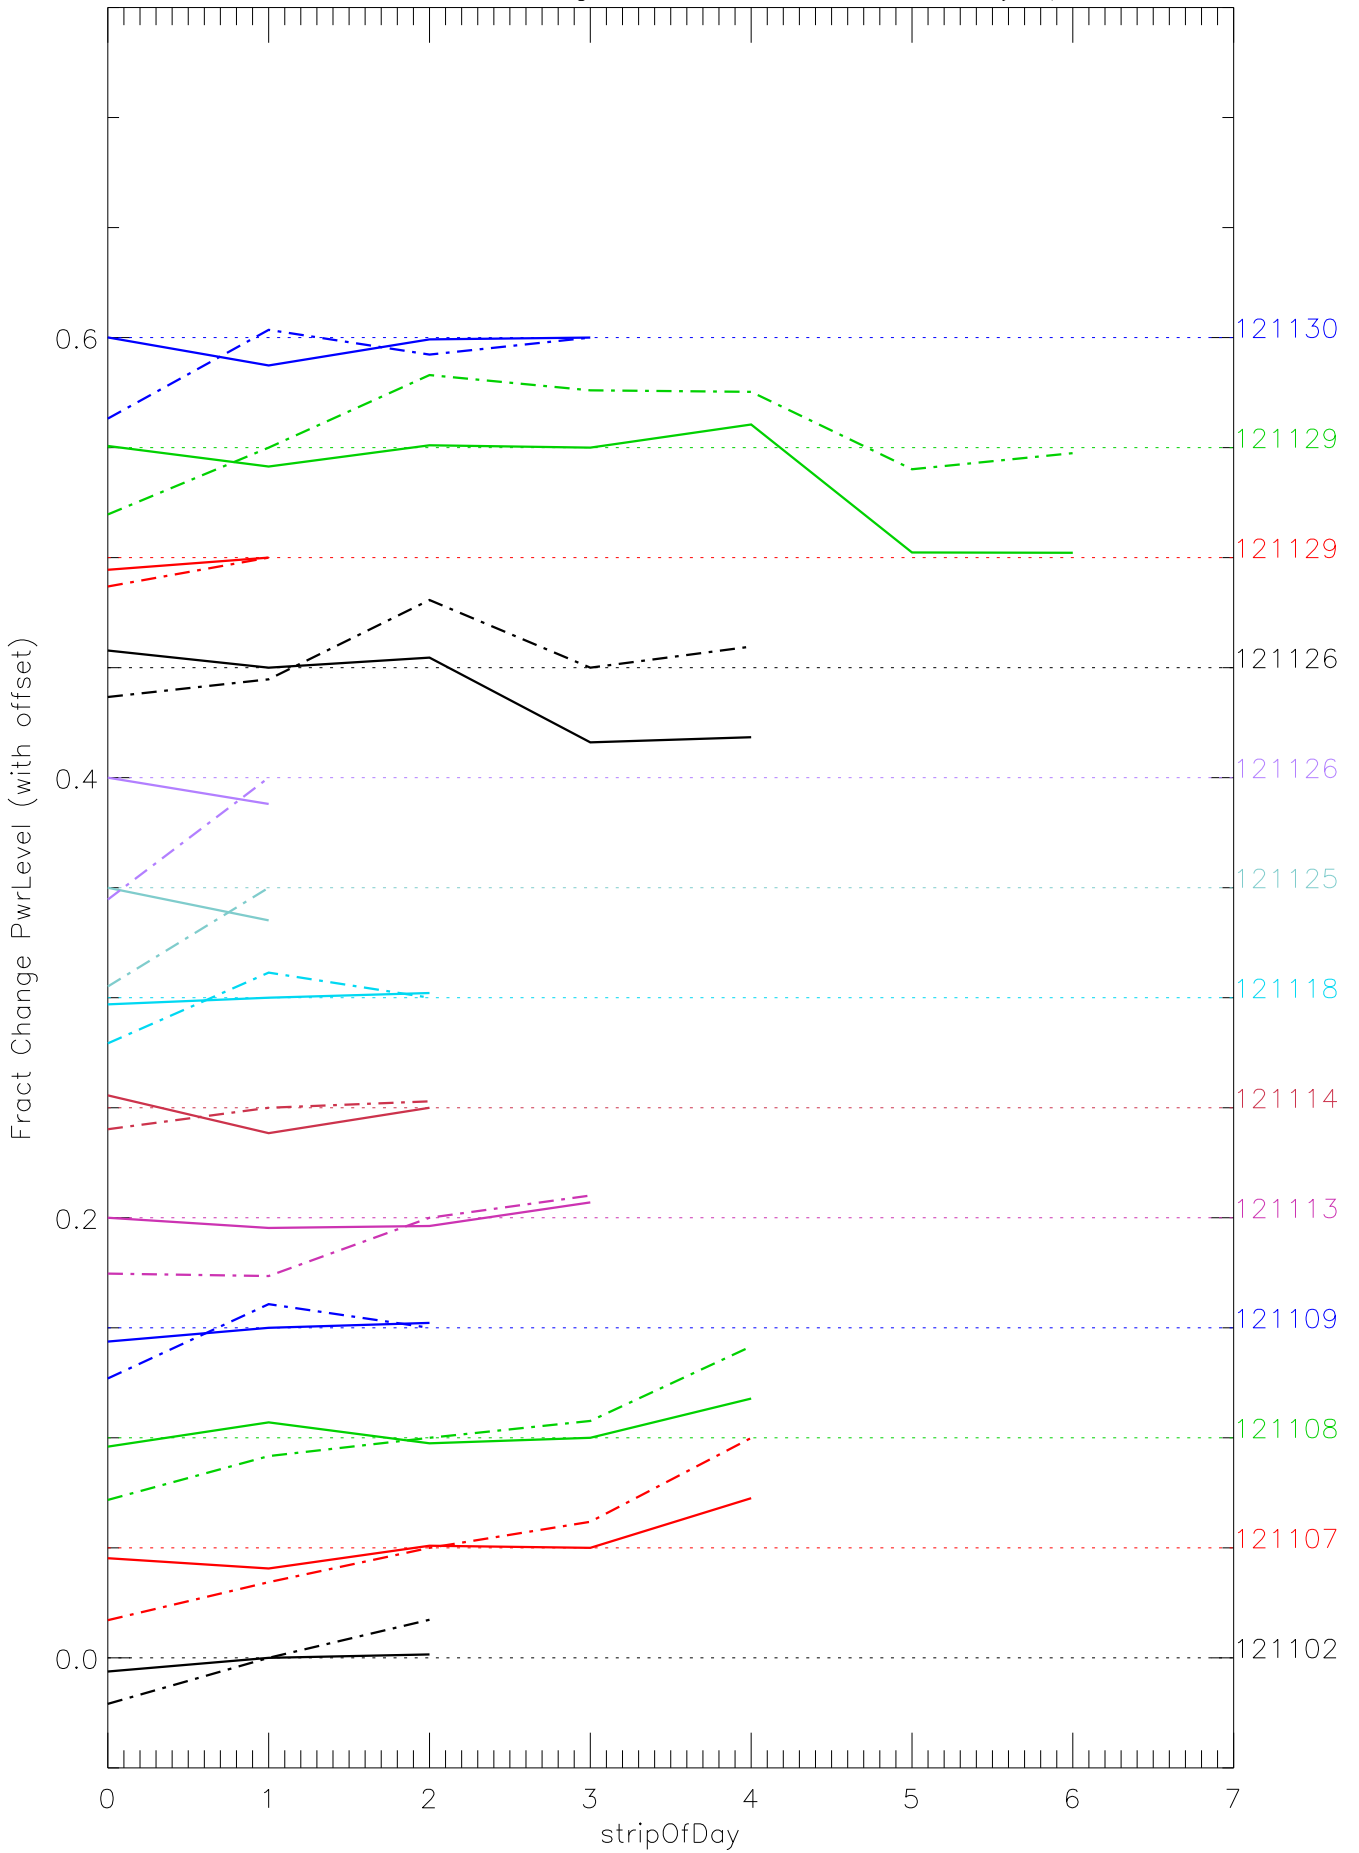

a2048 fractional change PwrLevel for each day. pixel:1

a2048 fractional change PwrLevel for each day. pixel:2

a2048 fractional change PwrLevel for each day. pixel:3

a2048 fractional change PwrLevel for each day. pixel:4

a2048 fractional change PwrLevel for each day. pixel:5

a2048 fractional change PwrLevel for each day. pixel:6