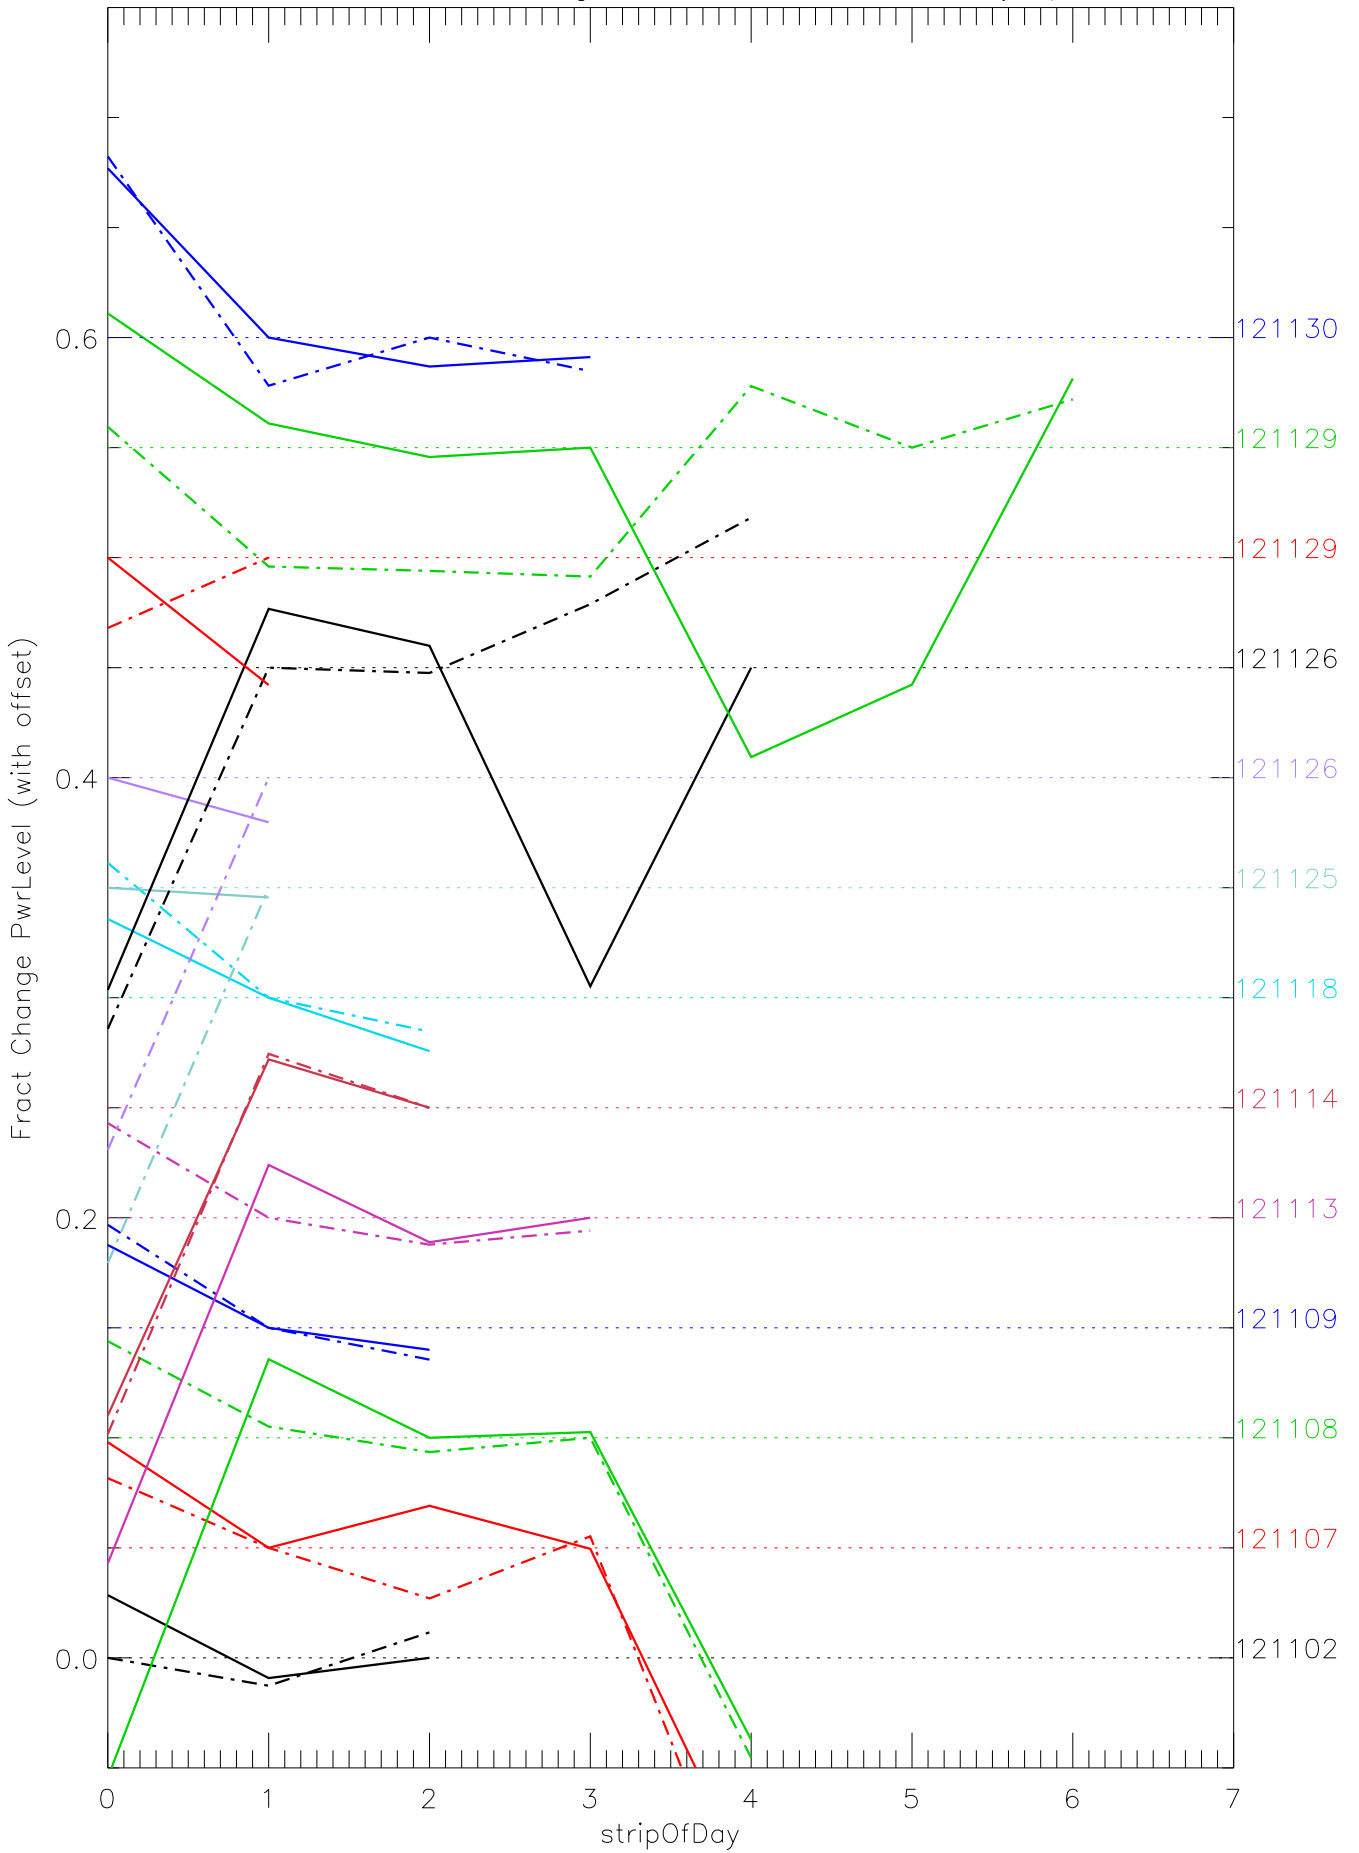

a2048 fractional change PwrLevel for each day. pixel:1

a2048 fractional change PwrLevel for each day. pixel:2

a2048 fractional change PwrLevel for each day. pixel:3

a2048 fractional change PwrLevel for each day. pixel:4

a2048 fractional change PwrLevel for each day. pixel:5

a2048 fractional change PwrLevel for each day. pixel:6