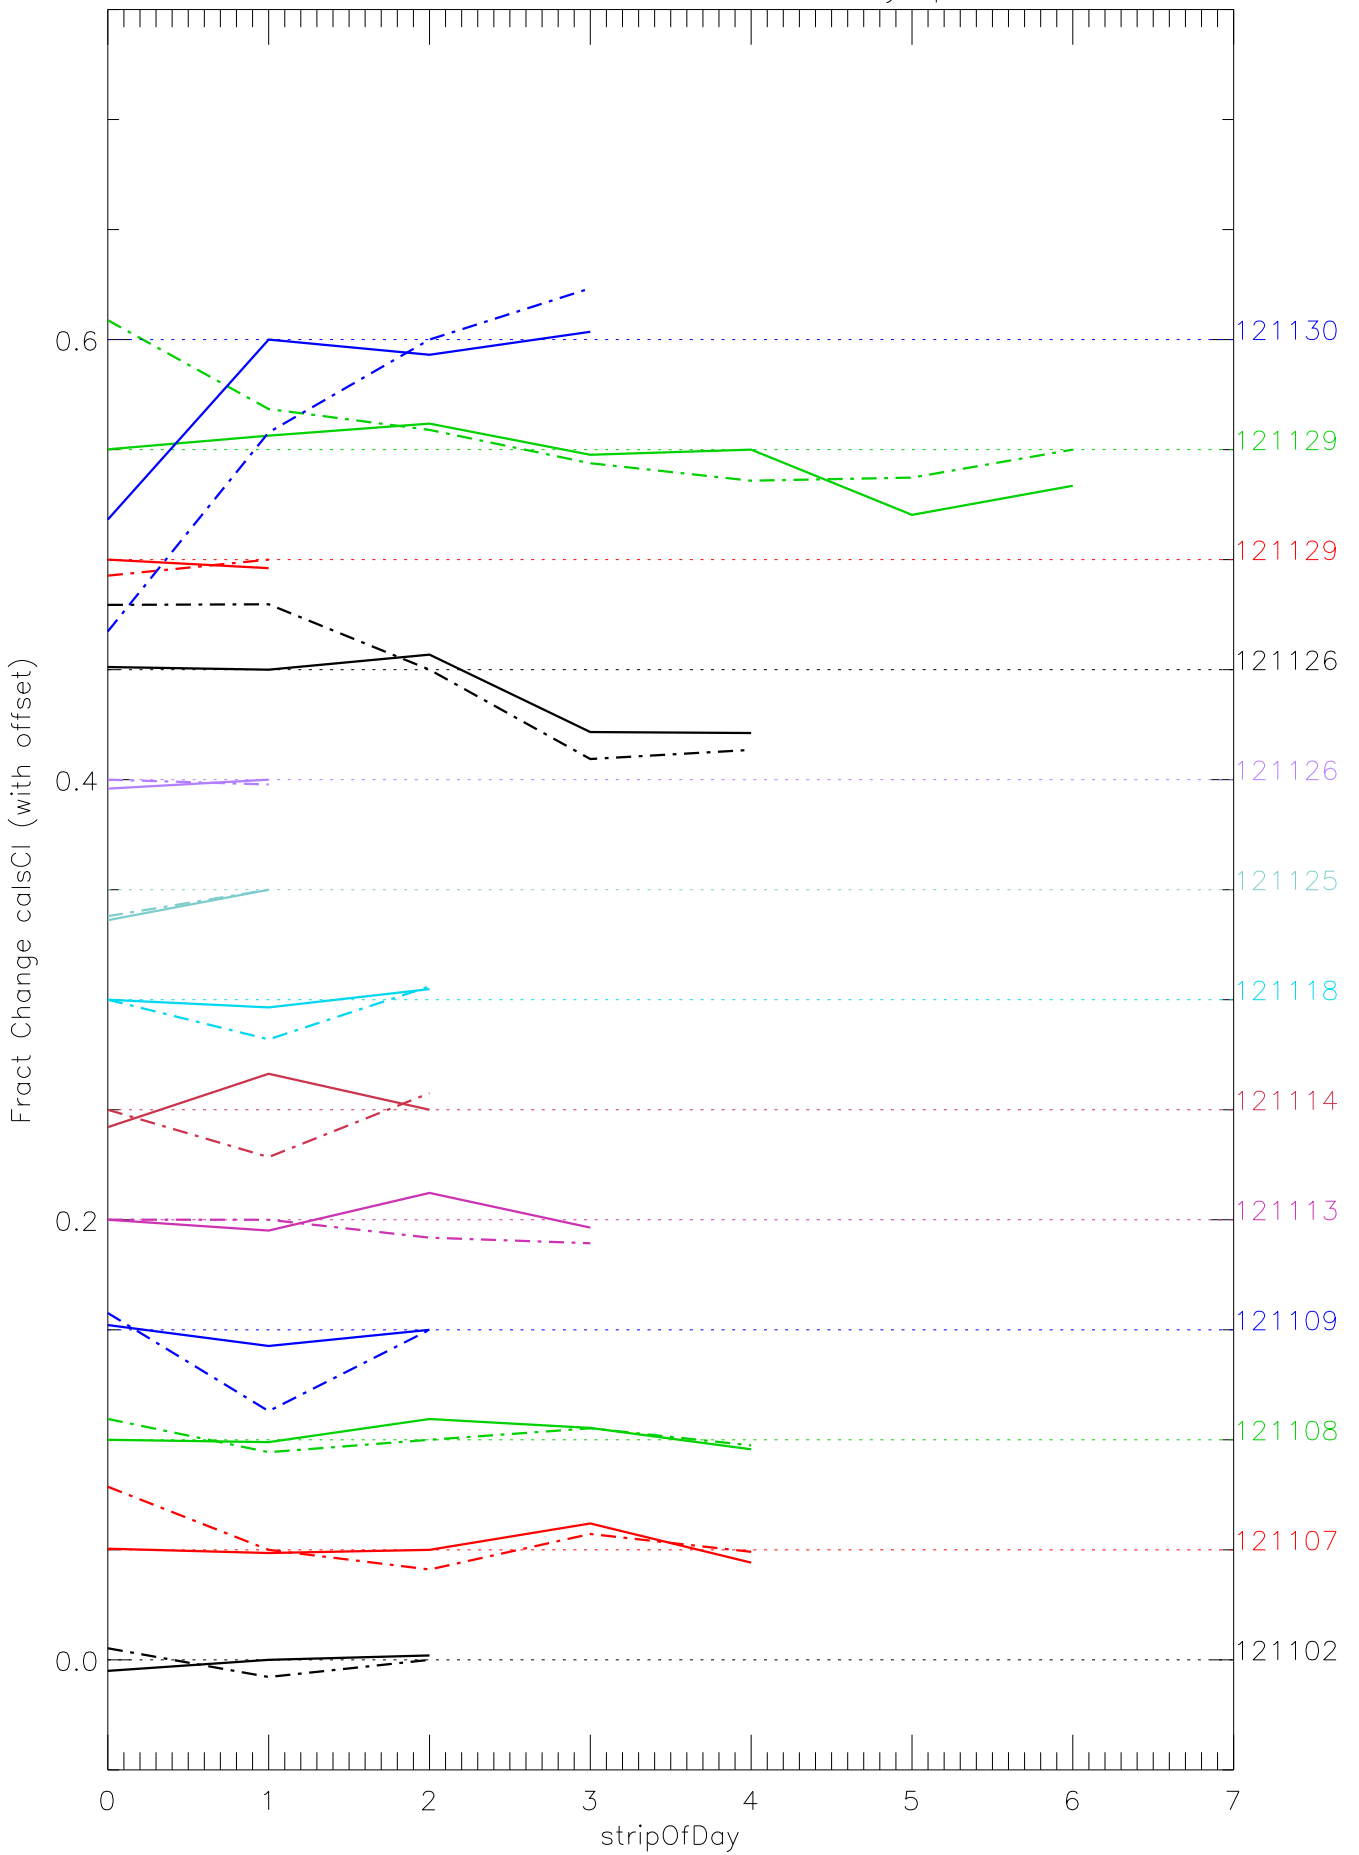

a2048 calsci factors for each day. pixel:0

a2048 calsci factors for each day. pixel:1

a2048 calsci factors for each day. pixel:2

a2048 calsci factors for each day. pixel:3

a2048 calsci factors for each day. pixel:4

a2048 calsci factors for each day. pixel:5

a2048 calsci factors for each day. pixel:6