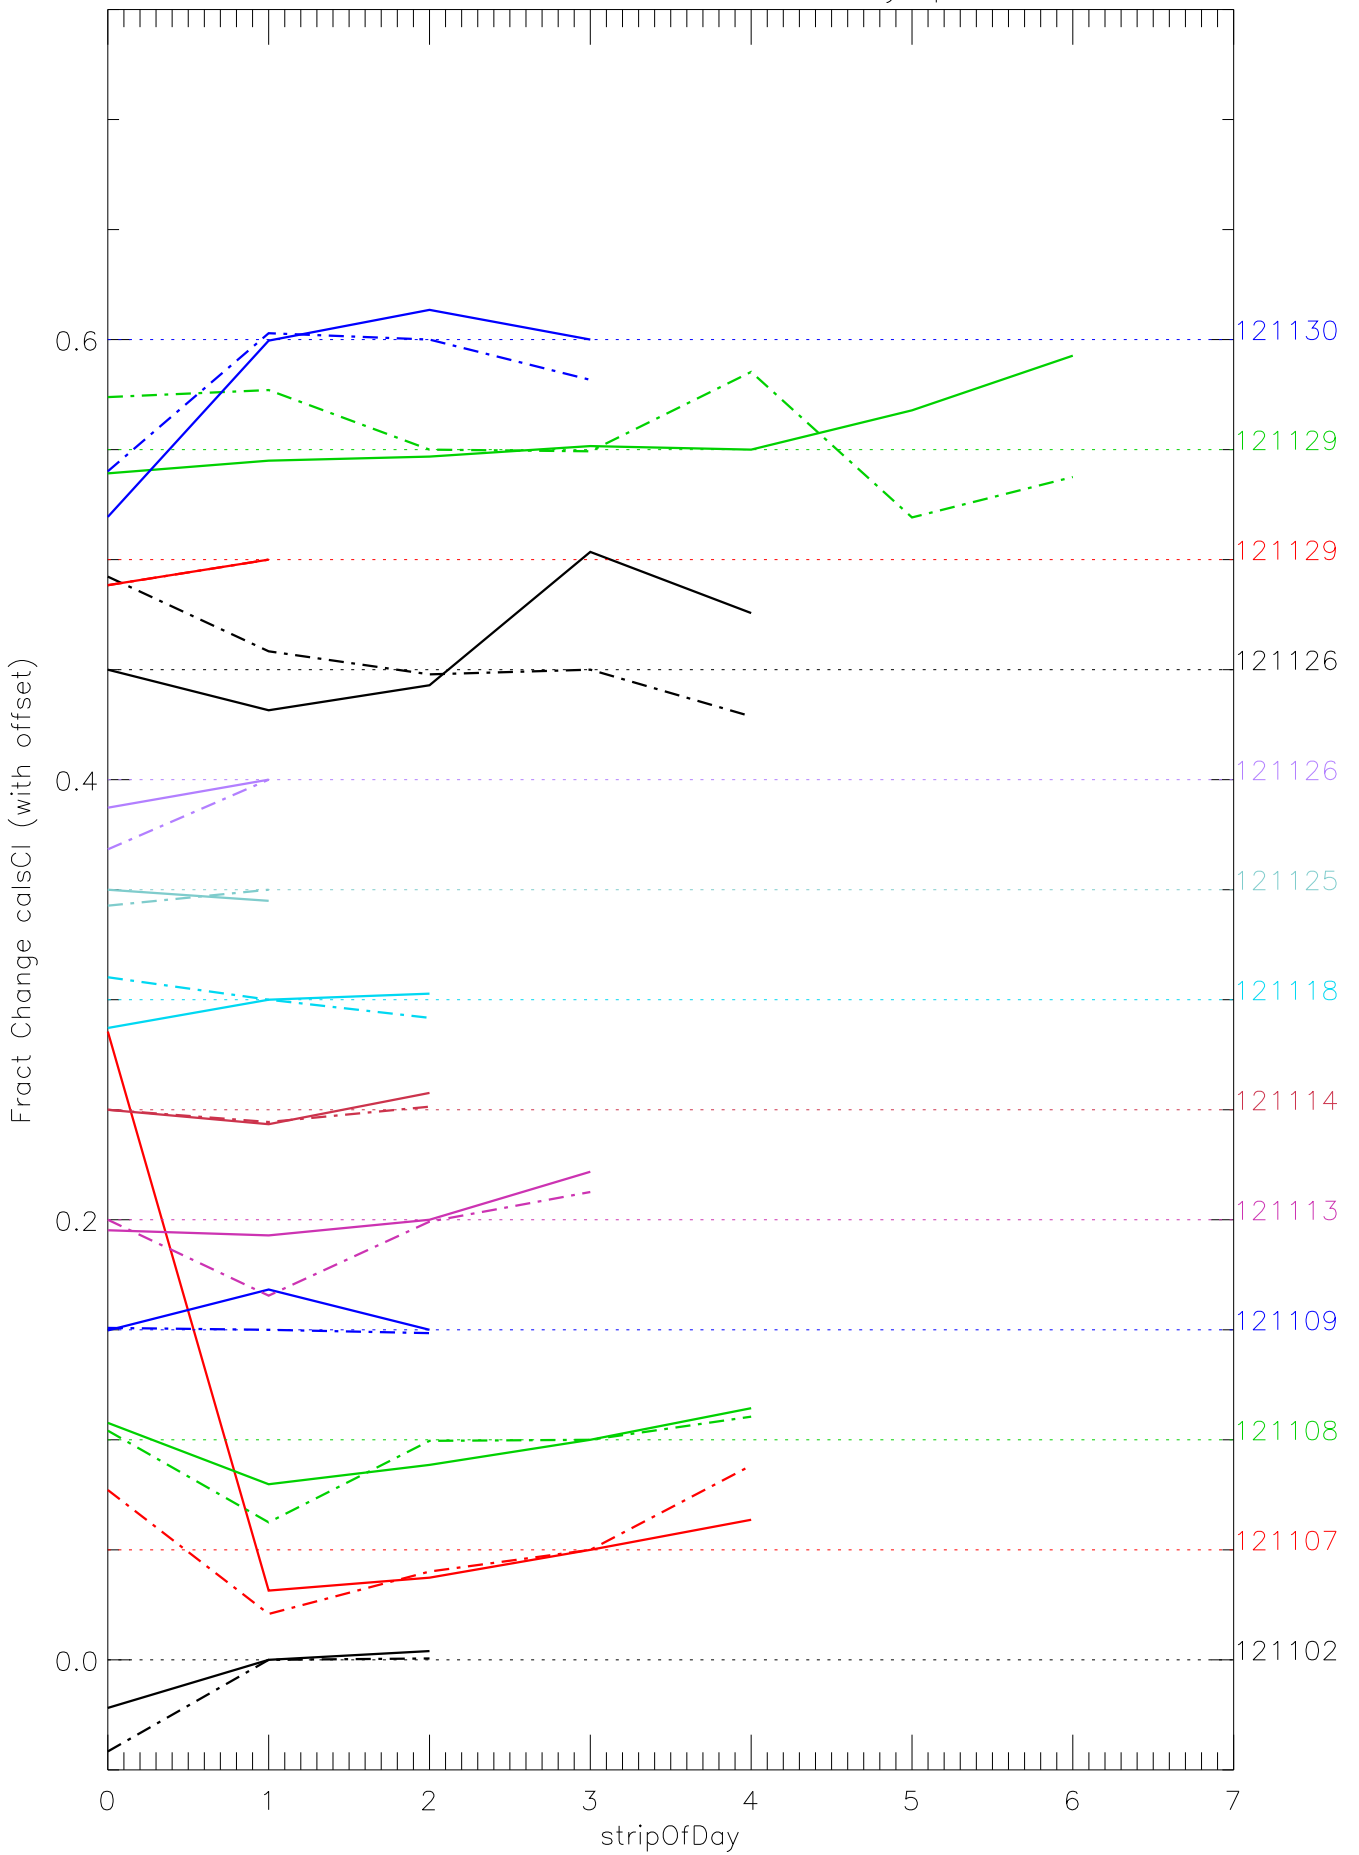

a2048 calsci factors for each day. pixel:0

a2048 calsci factors for each day. pixel:1

a2048 calsci factors for each day. pixel:2

a2048 calsci factors for each day. pixel:3

a2048 calsci factors for each day. pixel:4

a2048 calsci factors for each day. pixel:5

a2048 calsci factors for each day. pixel:6