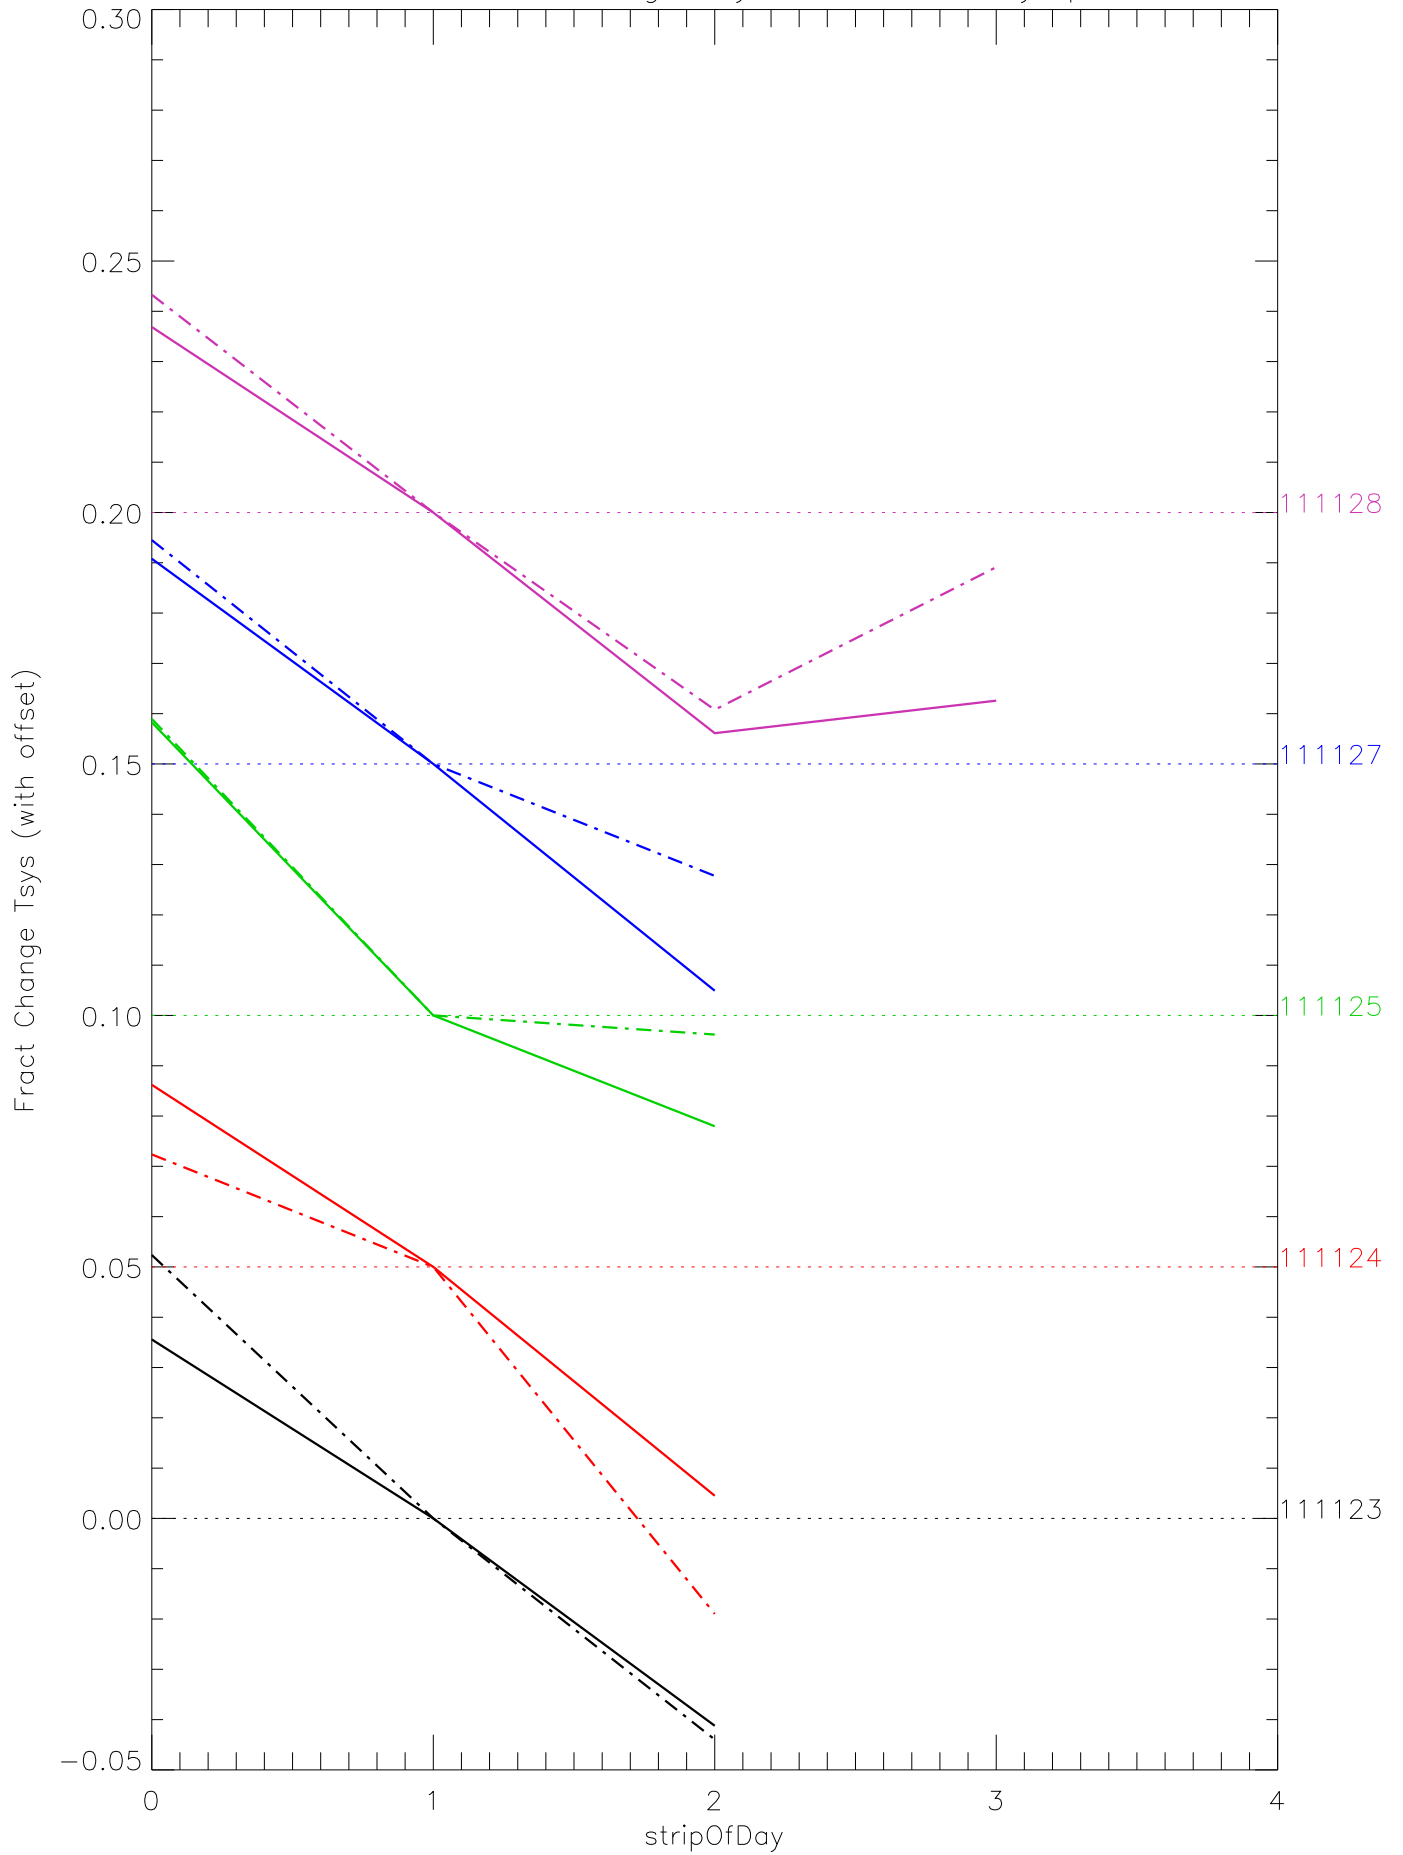

a2048 fractional change TsysK for each day. pixel:0

a2048 fractional change TsysK for each day. pixel:1

a2048 fractional change TsysK for each day. pixel:2

a2048 fractional change TsysK for each day. pixel:3

a2048 fractional change TsysK for each day. pixel:4

a2048 fractional change TsysK for each day. pixel:5

a2048 fractional change TsysK for each day. pixel:6