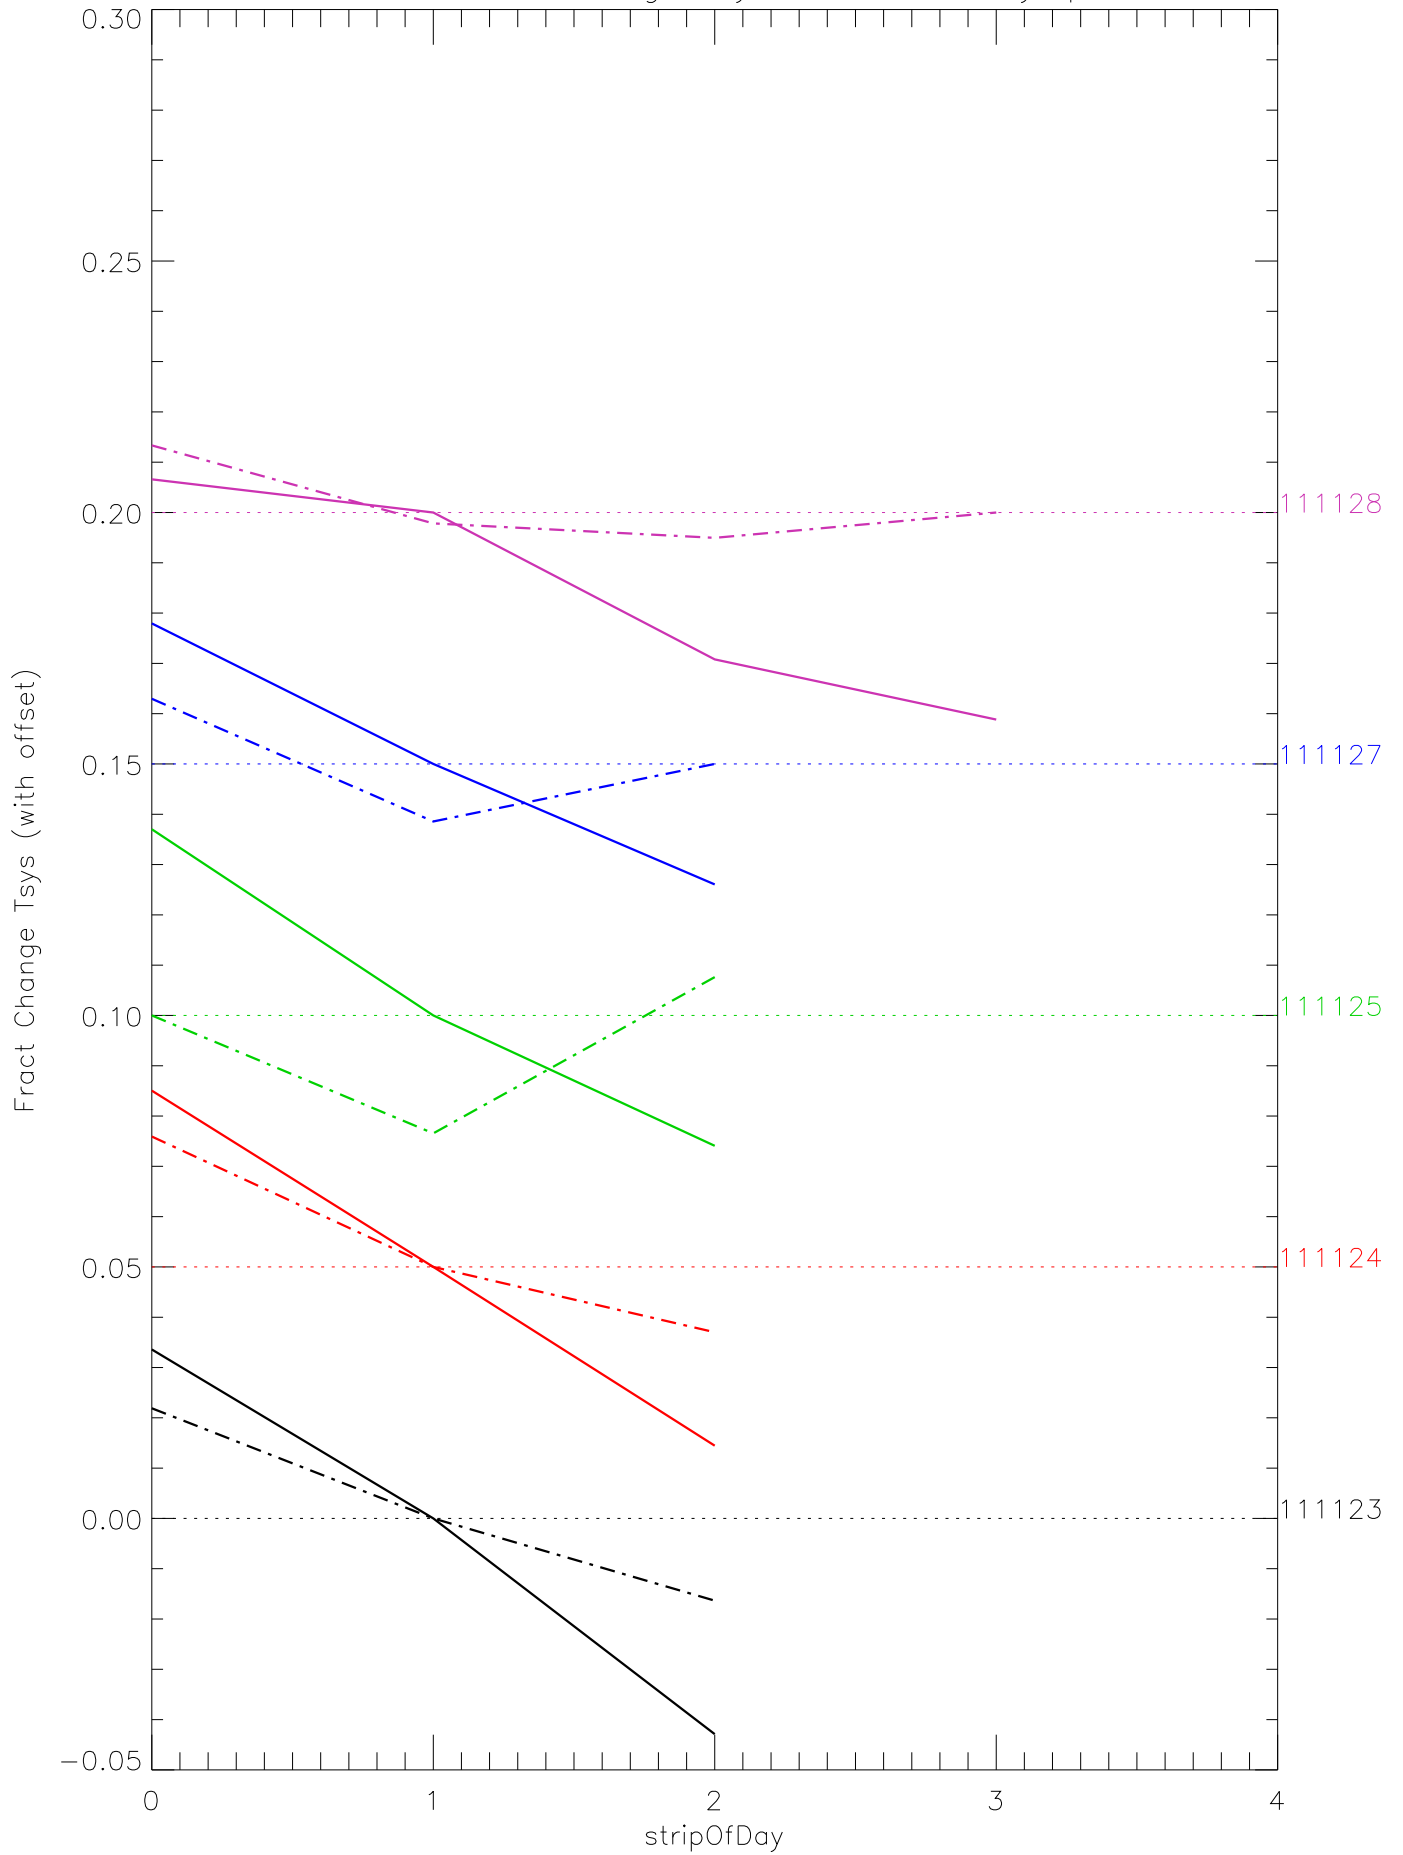

a2048 fractional change TsysK for each day. pixel:0

a2048 fractional change TsysK for each day. pixel:1

a2048 fractional change TsysK for each day. pixel:2

a2048 fractional change TsysK for each day. pixel:3

a2048 fractional change TsysK for each day. pixel:4

a2048 fractional change TsysK for each day. pixel:5

a2048 fractional change TsysK for each day. pixel:6