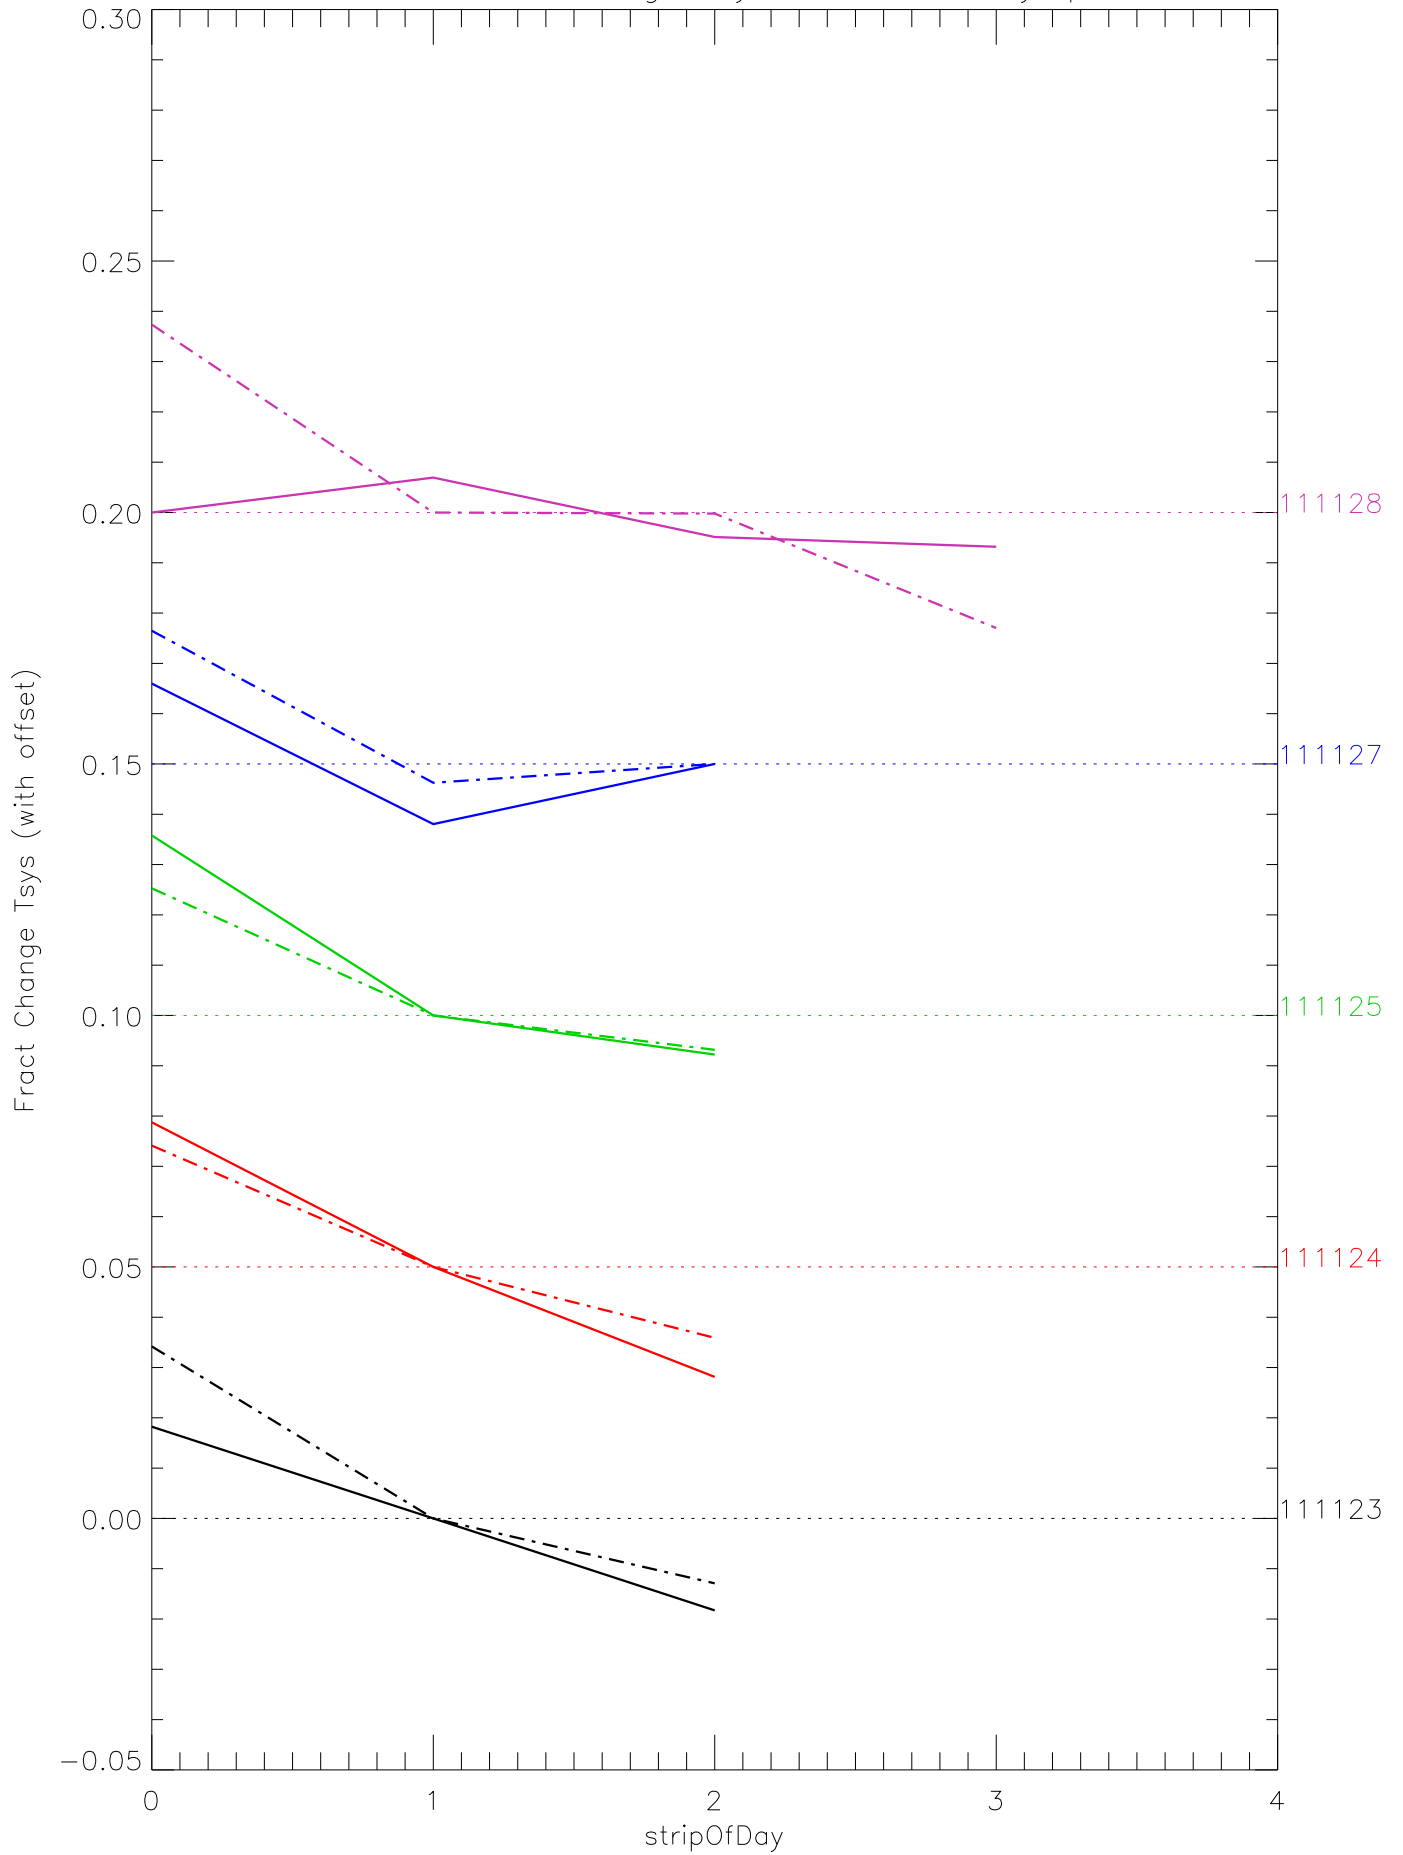

a2048 fractional change TsysK for each day. pixel:0

a2048 fractional change TsysK for each day. pixel:1

a2048 fractional change TsysK for each day. pixel:2

a2048 fractional change TsysK for each day. pixel:3

a2048 fractional change TsysK for each day. pixel:4

a2048 fractional change TsysK for each day. pixel:5

a2048 fractional change TsysK for each day. pixel:6