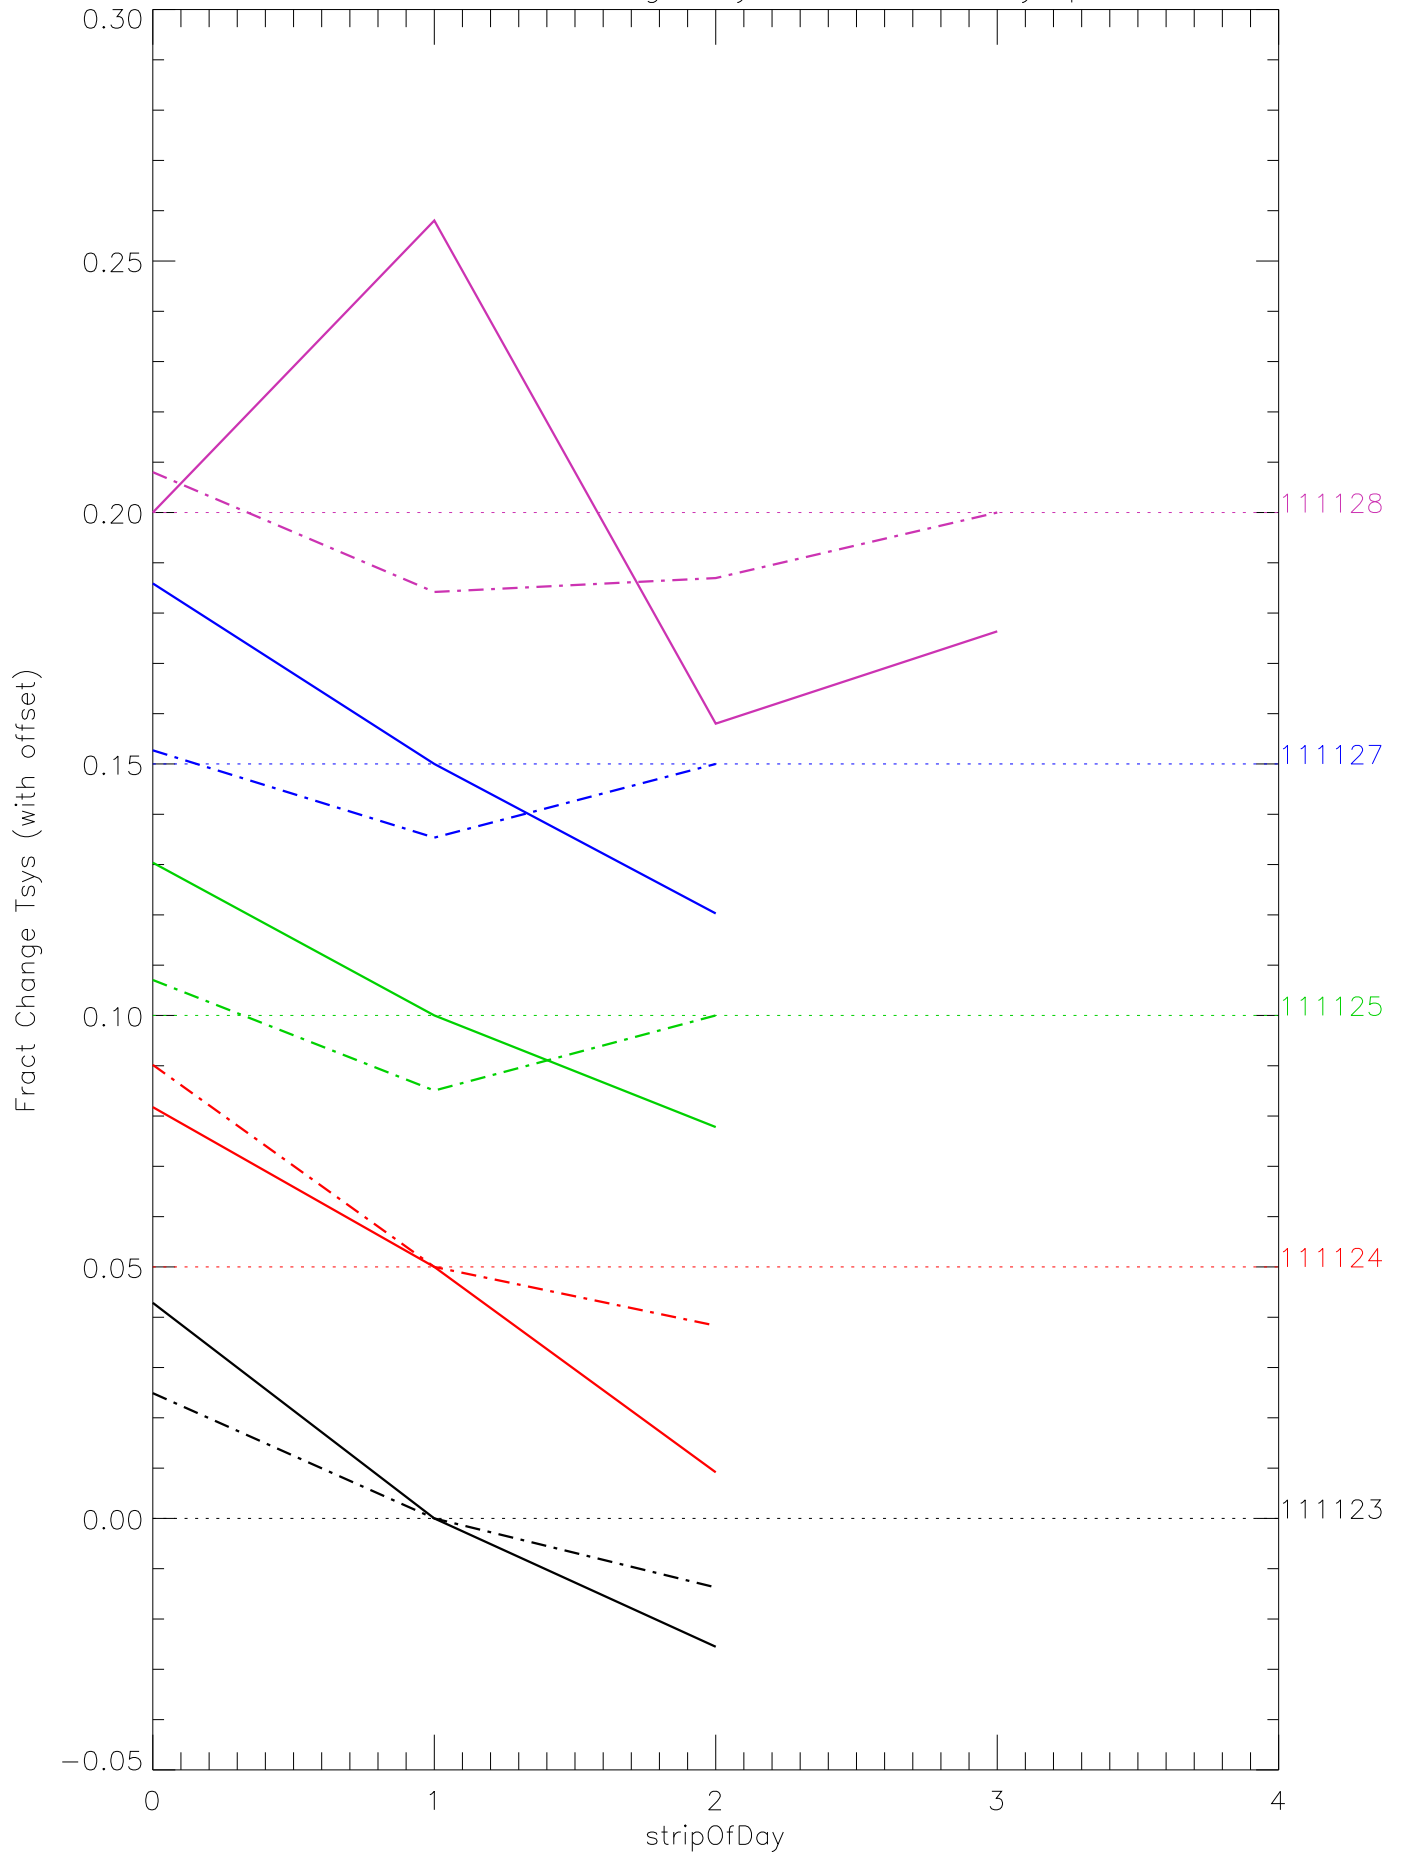

a2048 fractional change TsysK for each day. pixel:0

a2048 fractional change TsysK for each day. pixel:1

a2048 fractional change TsysK for each day. pixel:2

a2048 fractional change TsysK for each day. pixel:3

a2048 fractional change TsysK for each day. pixel:4

a2048 fractional change TsysK for each day. pixel:5

a2048 fractional change TsysK for each day. pixel:6