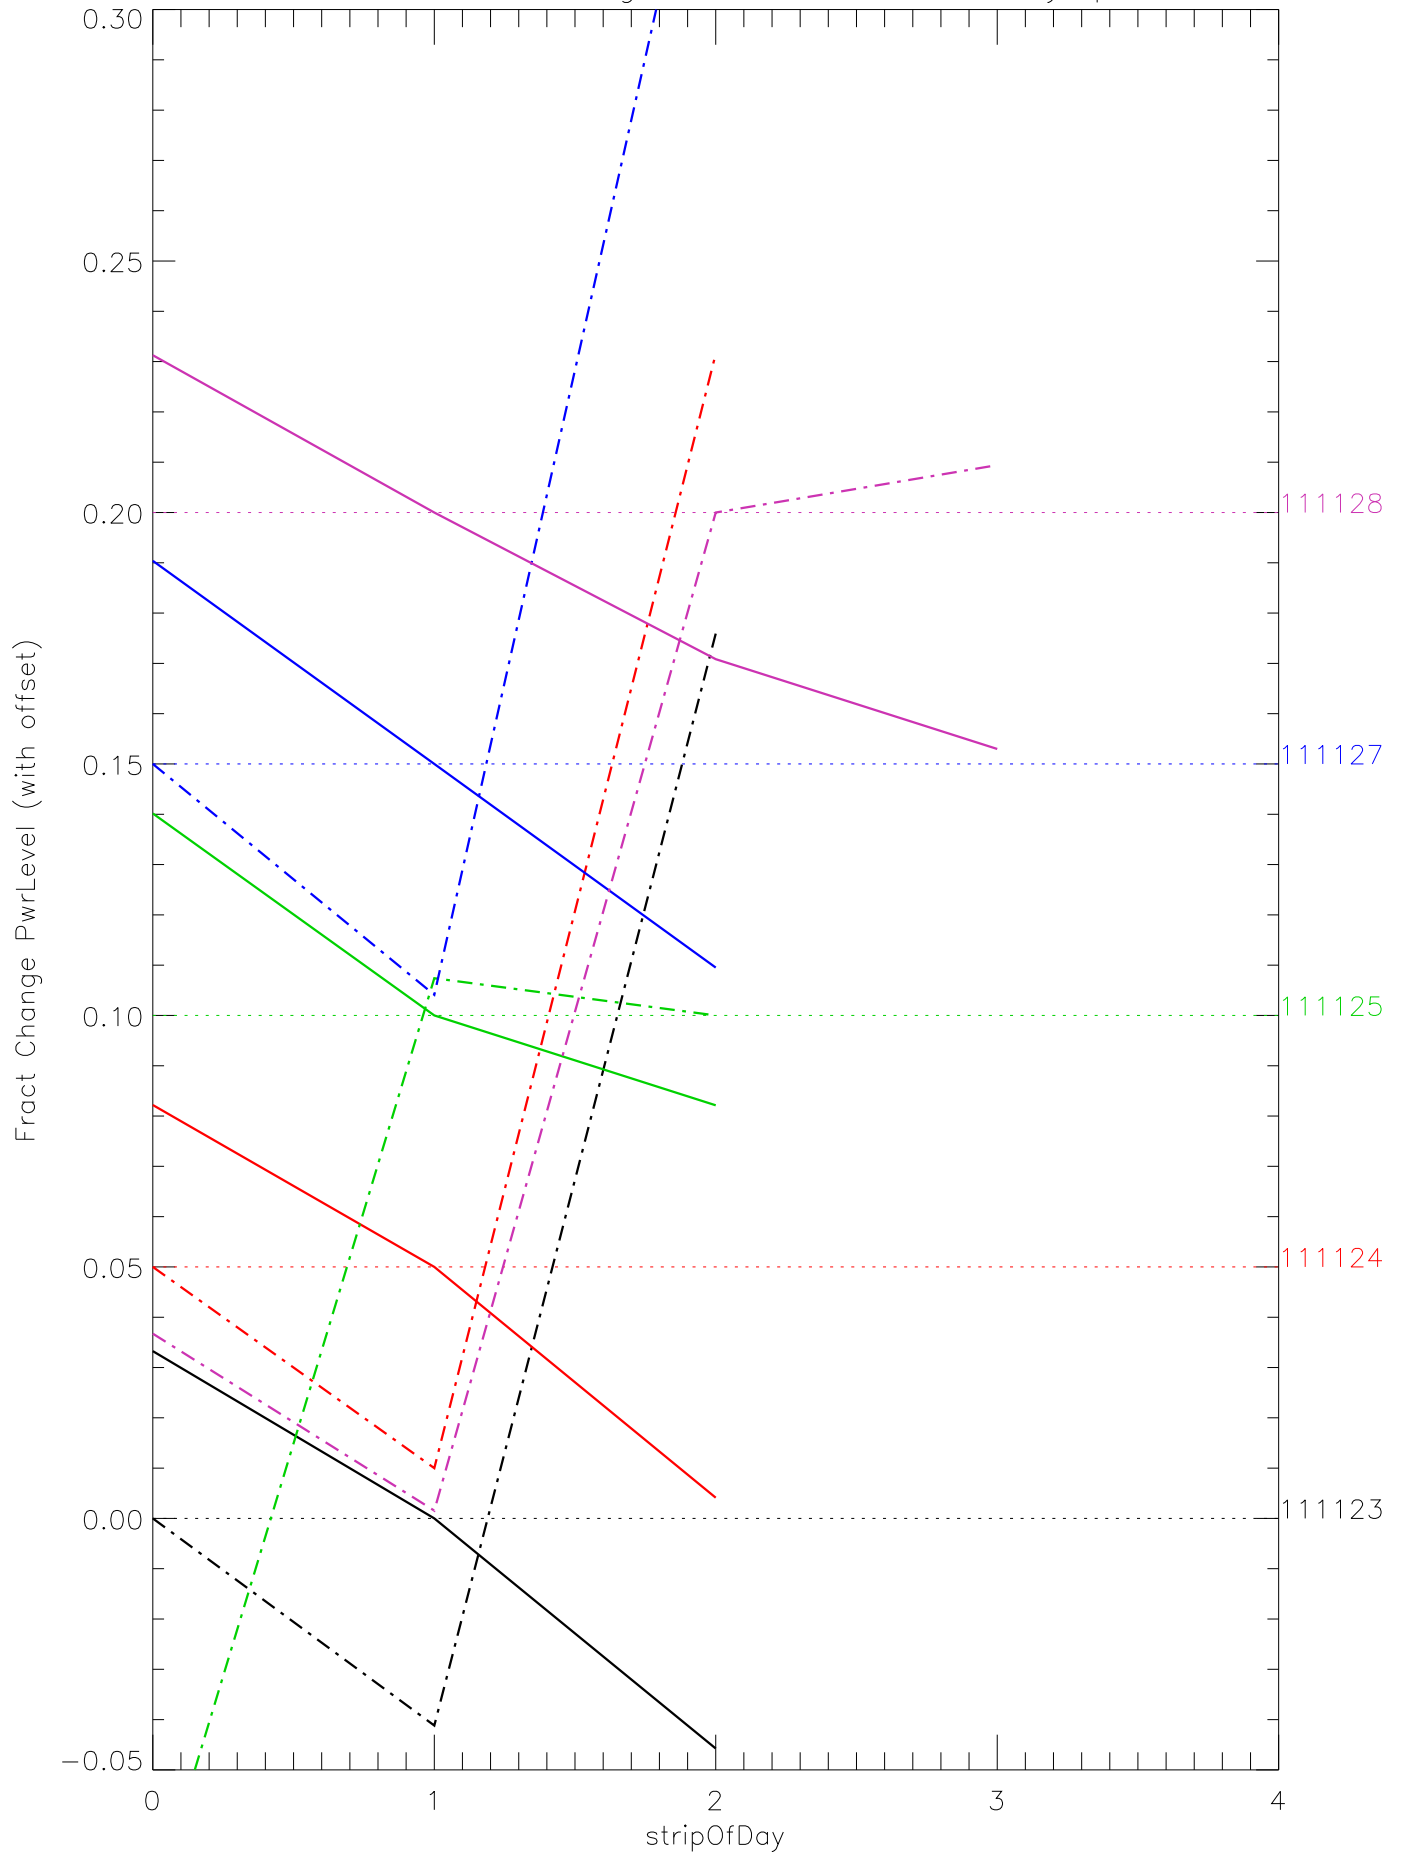

a2048 fractional change PwrLevel for each day. pixel:0

a2048 fractional change PwrLevel for each day. pixel:1

a2048 fractional change PwrLevel for each day. pixel:2

a2048 fractional change PwrLevel for each day. pixel:3

a2048 fractional change PwrLevel for each day. pixel:4

a2048 fractional change PwrLevel for each day. pixel:5

a2048 fractional change PwrLevel for each day. pixel:6