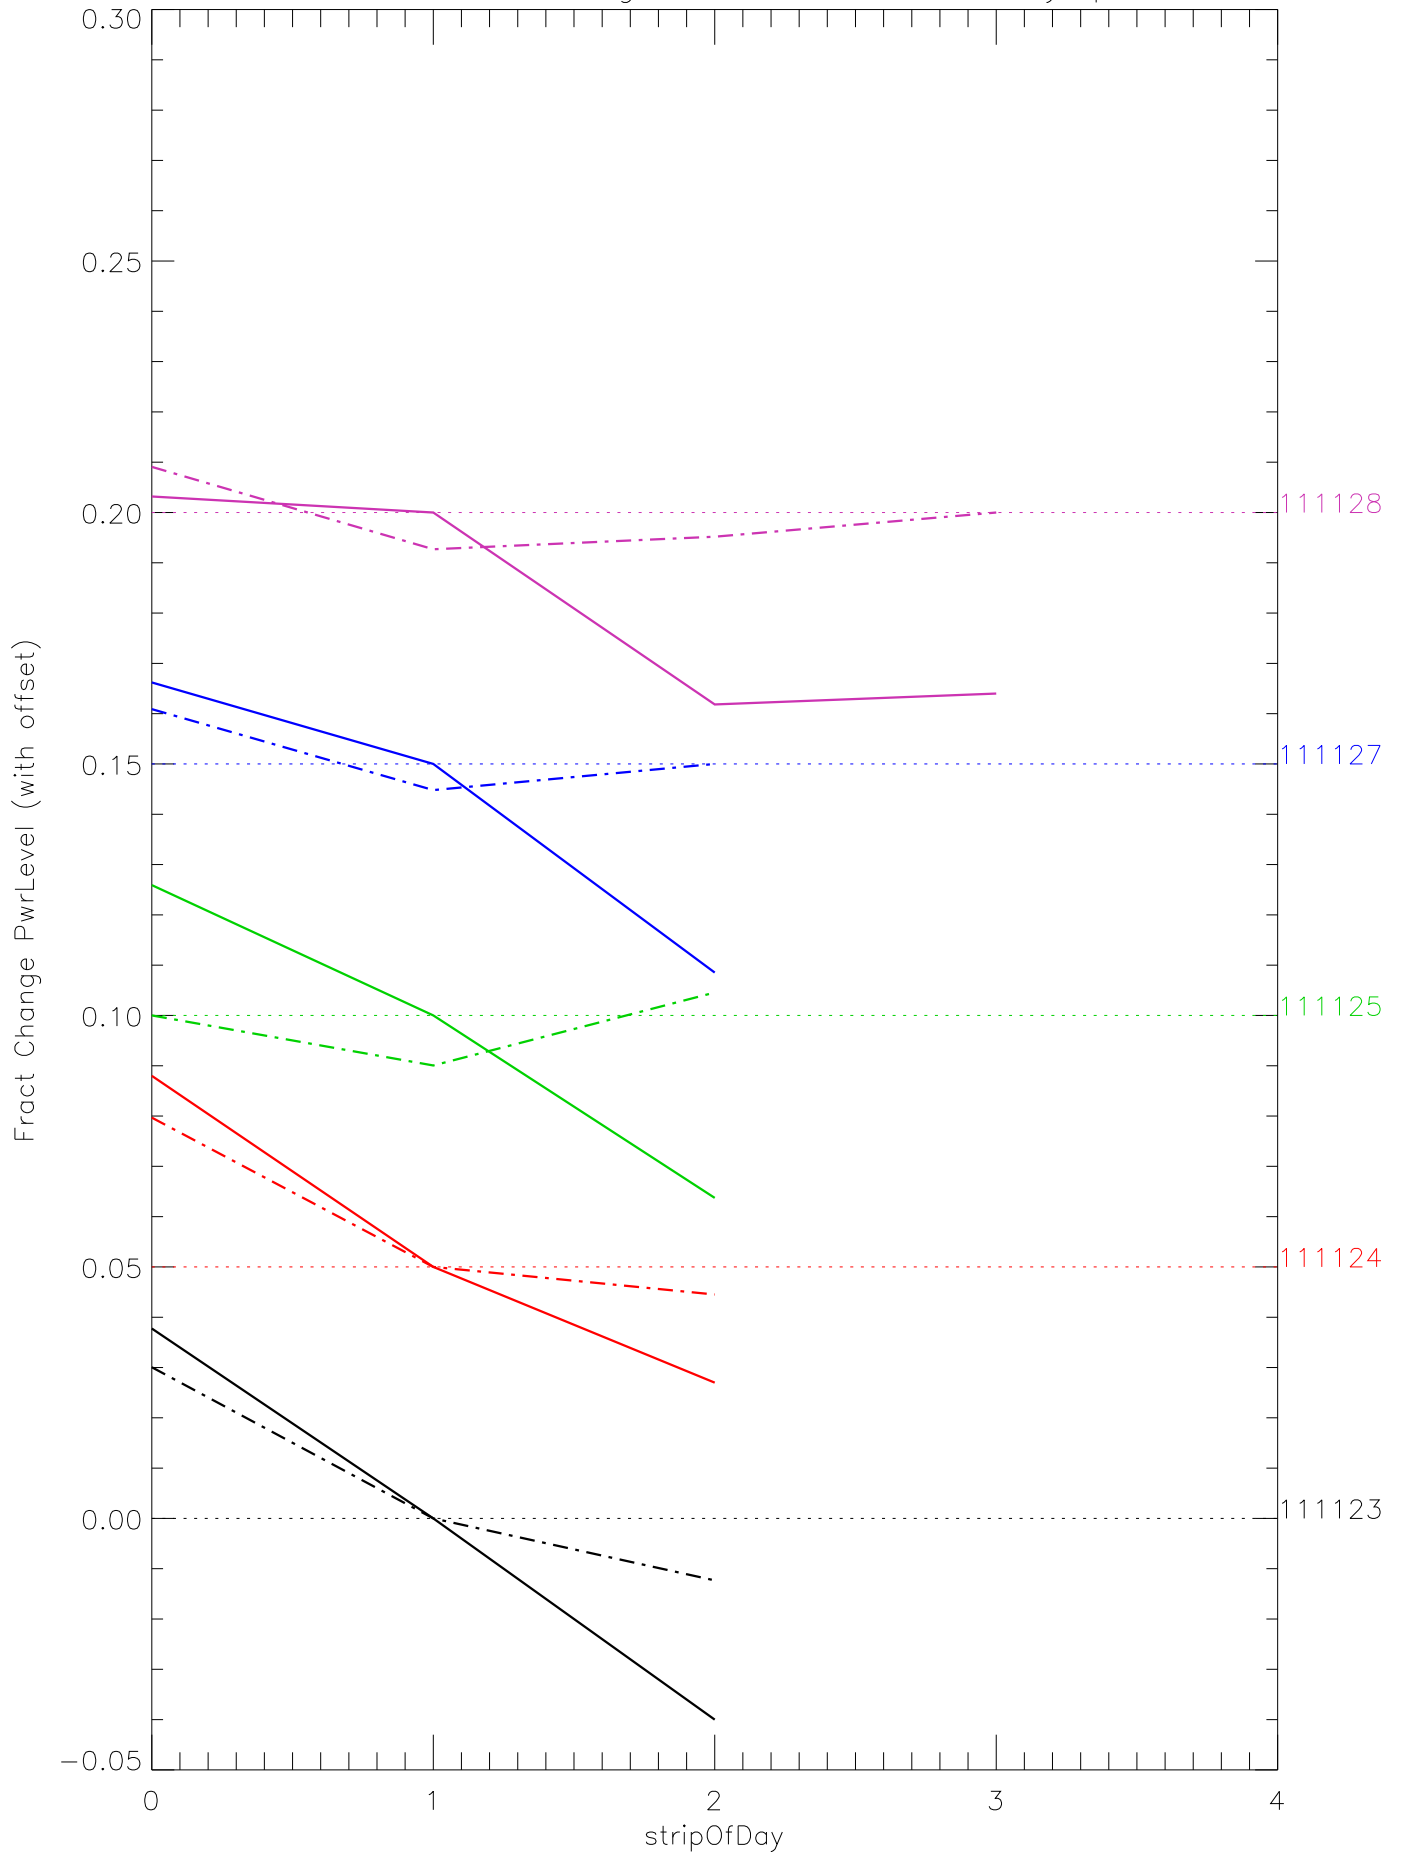

a2048 fractional change PwrLevel for each day. pixel:0

a2048 fractional change PwrLevel for each day. pixel:1

a2048 fractional change PwrLevel for each day. pixel:2

a2048 fractional change PwrLevel for each day. pixel:3

a2048 fractional change PwrLevel for each day. pixel:4

a2048 fractional change PwrLevel for each day. pixel:5

a2048 fractional change PwrLevel for each day. pixel:6