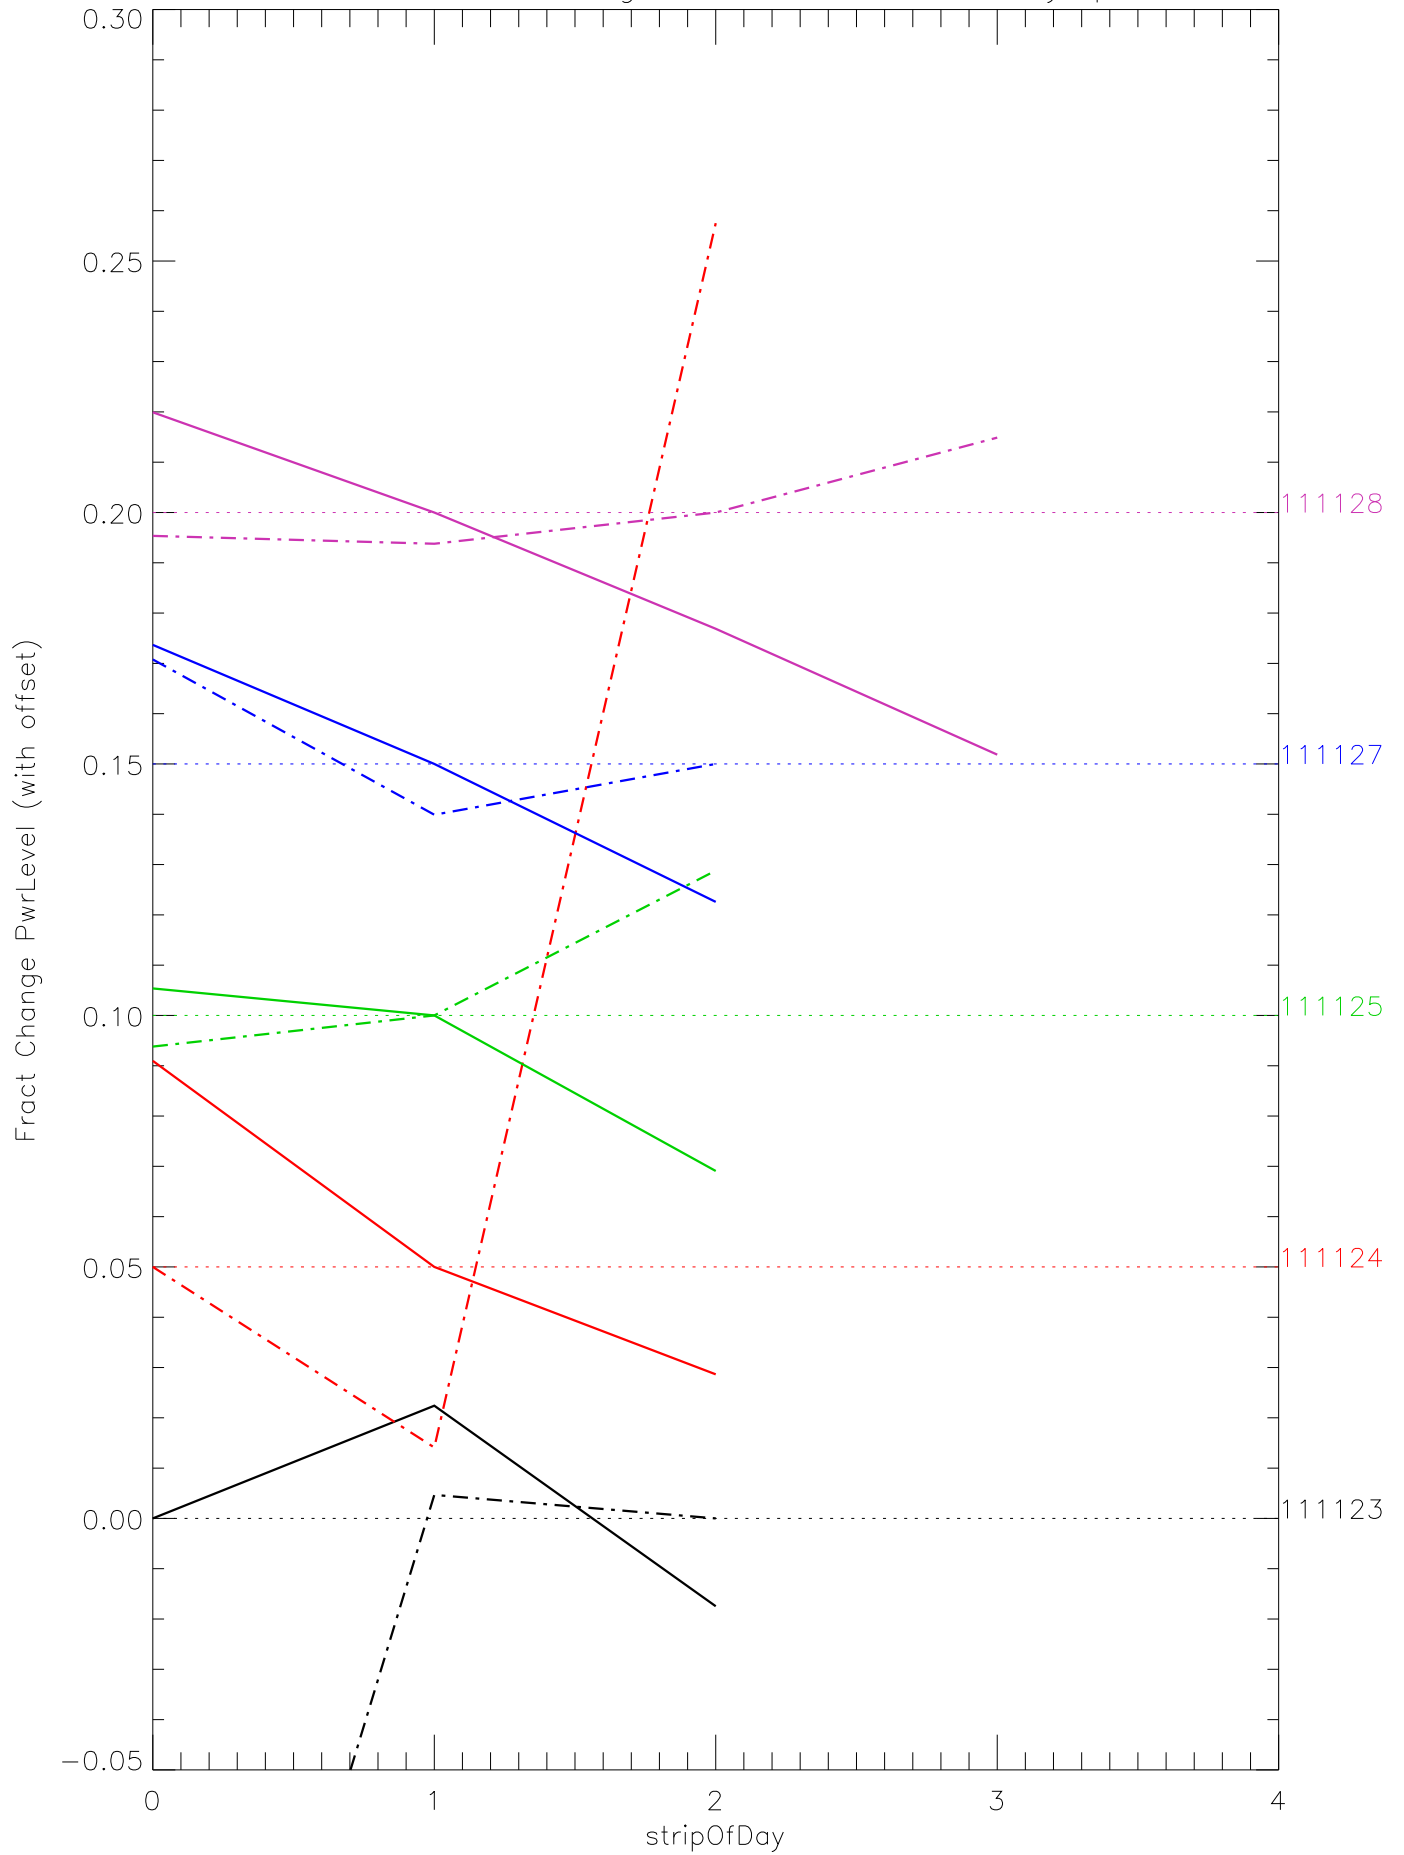

a2048 fractional change PwrLevel for each day. pixel:0

a2048 fractional change PwrLevel for each day. pixel:1

a2048 fractional change PwrLevel for each day. pixel:2

a2048 fractional change PwrLevel for each day. pixel:3

a2048 fractional change PwrLevel for each day. pixel:4

a2048 fractional change PwrLevel for each day. pixel:5

a2048 fractional change PwrLevel for each day. pixel:6