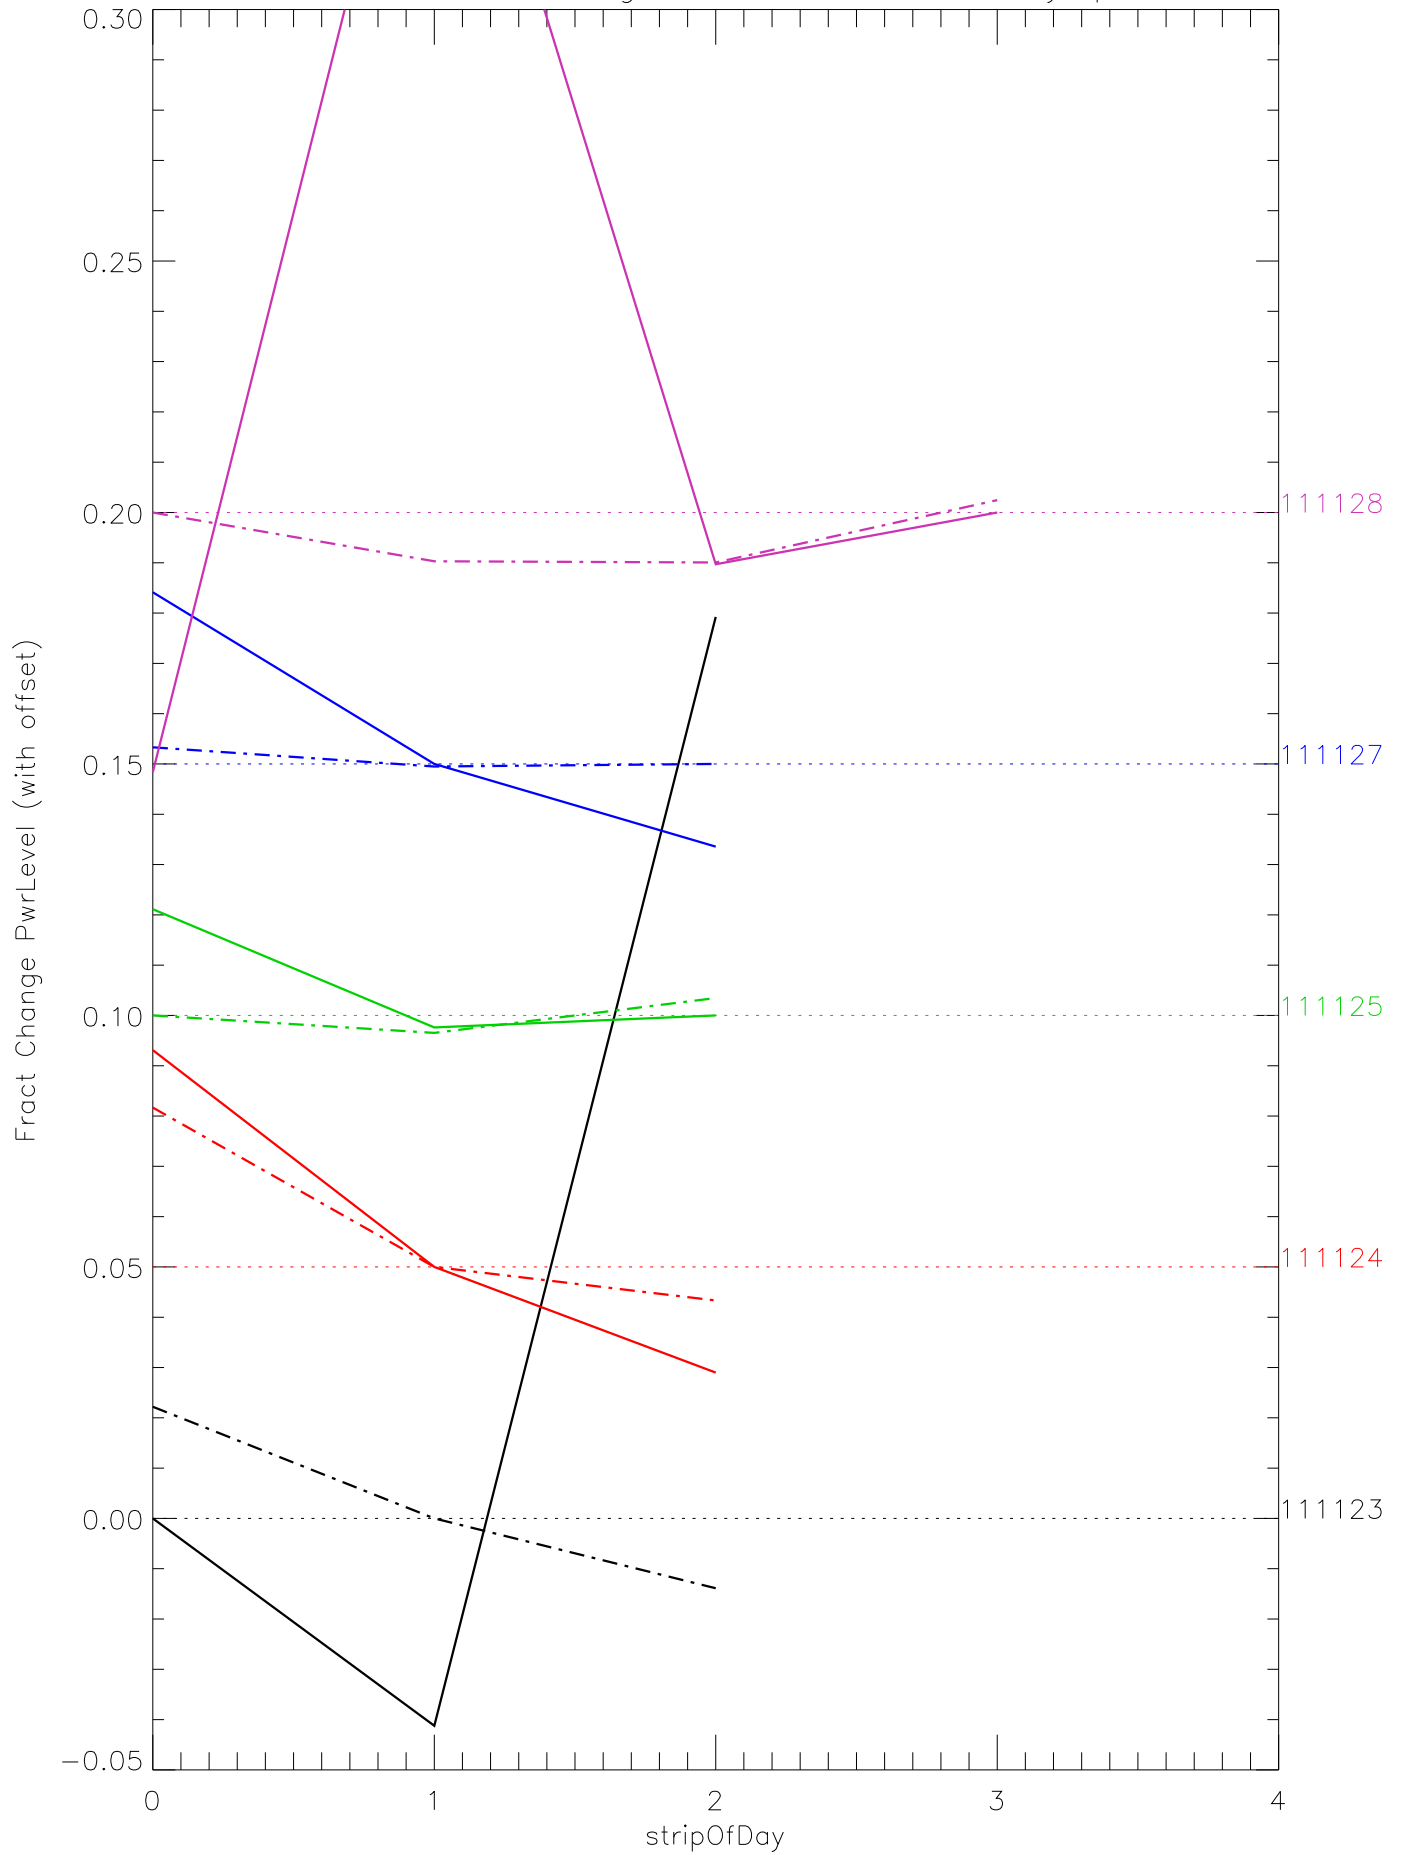

a2048 fractional change PwrLevel for each day. pixel:0

a2048 fractional change PwrLevel for each day. pixel:1

a2048 fractional change PwrLevel for each day. pixel:2

a2048 fractional change PwrLevel for each day. pixel:3

a2048 fractional change PwrLevel for each day. pixel:4

a2048 fractional change PwrLevel for each day. pixel:5

a2048 fractional change PwrLevel for each day. pixel:6