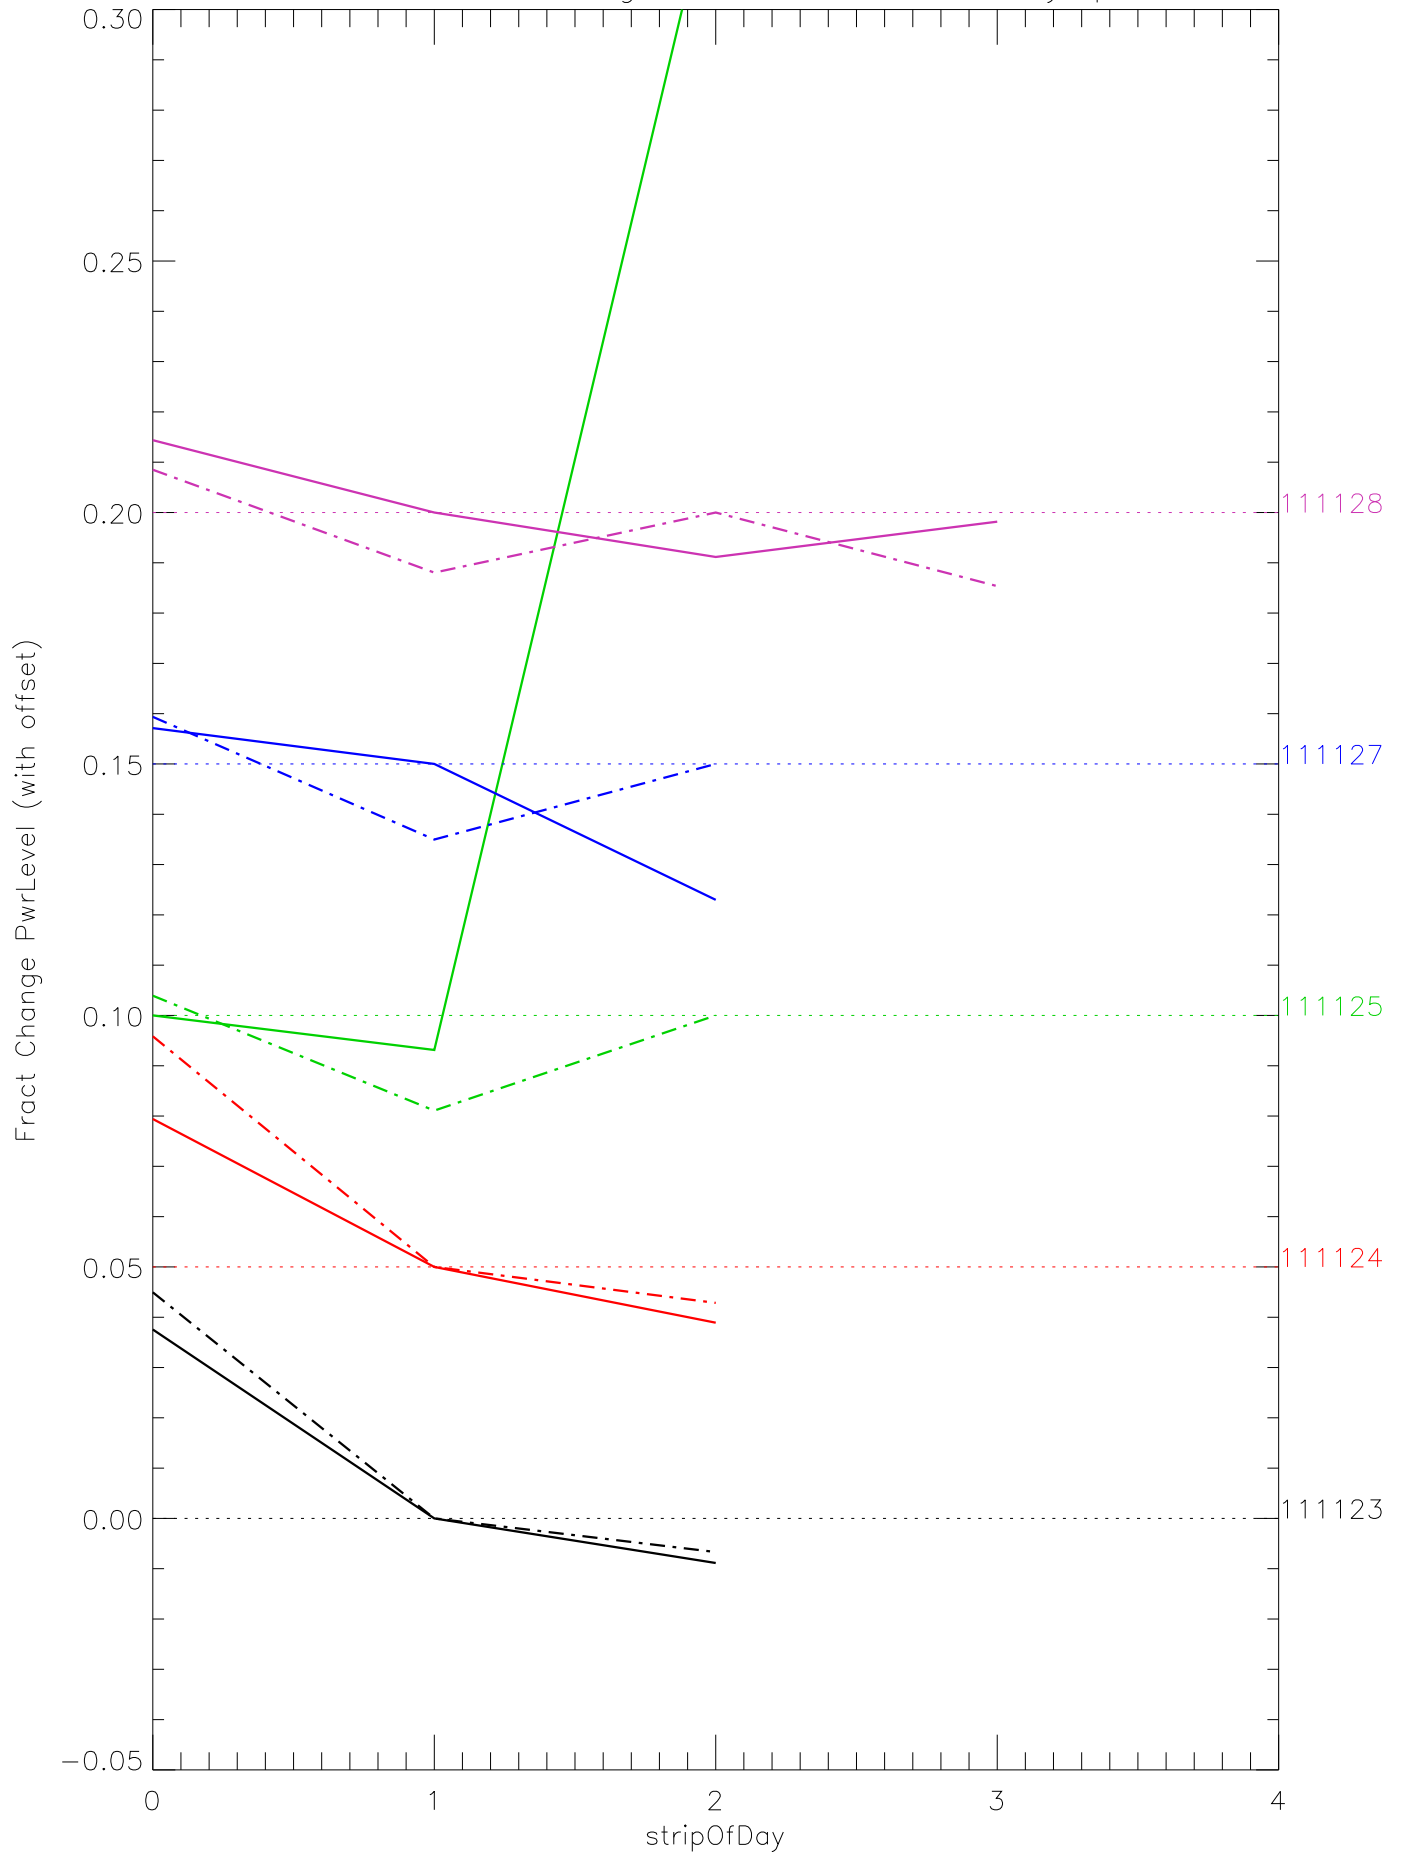

a2048 fractional change PwrLevel for each day. pixel:0

a2048 fractional change PwrLevel for each day. pixel:1

a2048 fractional change PwrLevel for each day. pixel:2

a2048 fractional change PwrLevel for each day. pixel:3

a2048 fractional change PwrLevel for each day. pixel:4

a2048 fractional change PwrLevel for each day. pixel:5

a2048 fractional change PwrLevel for each day. pixel:6