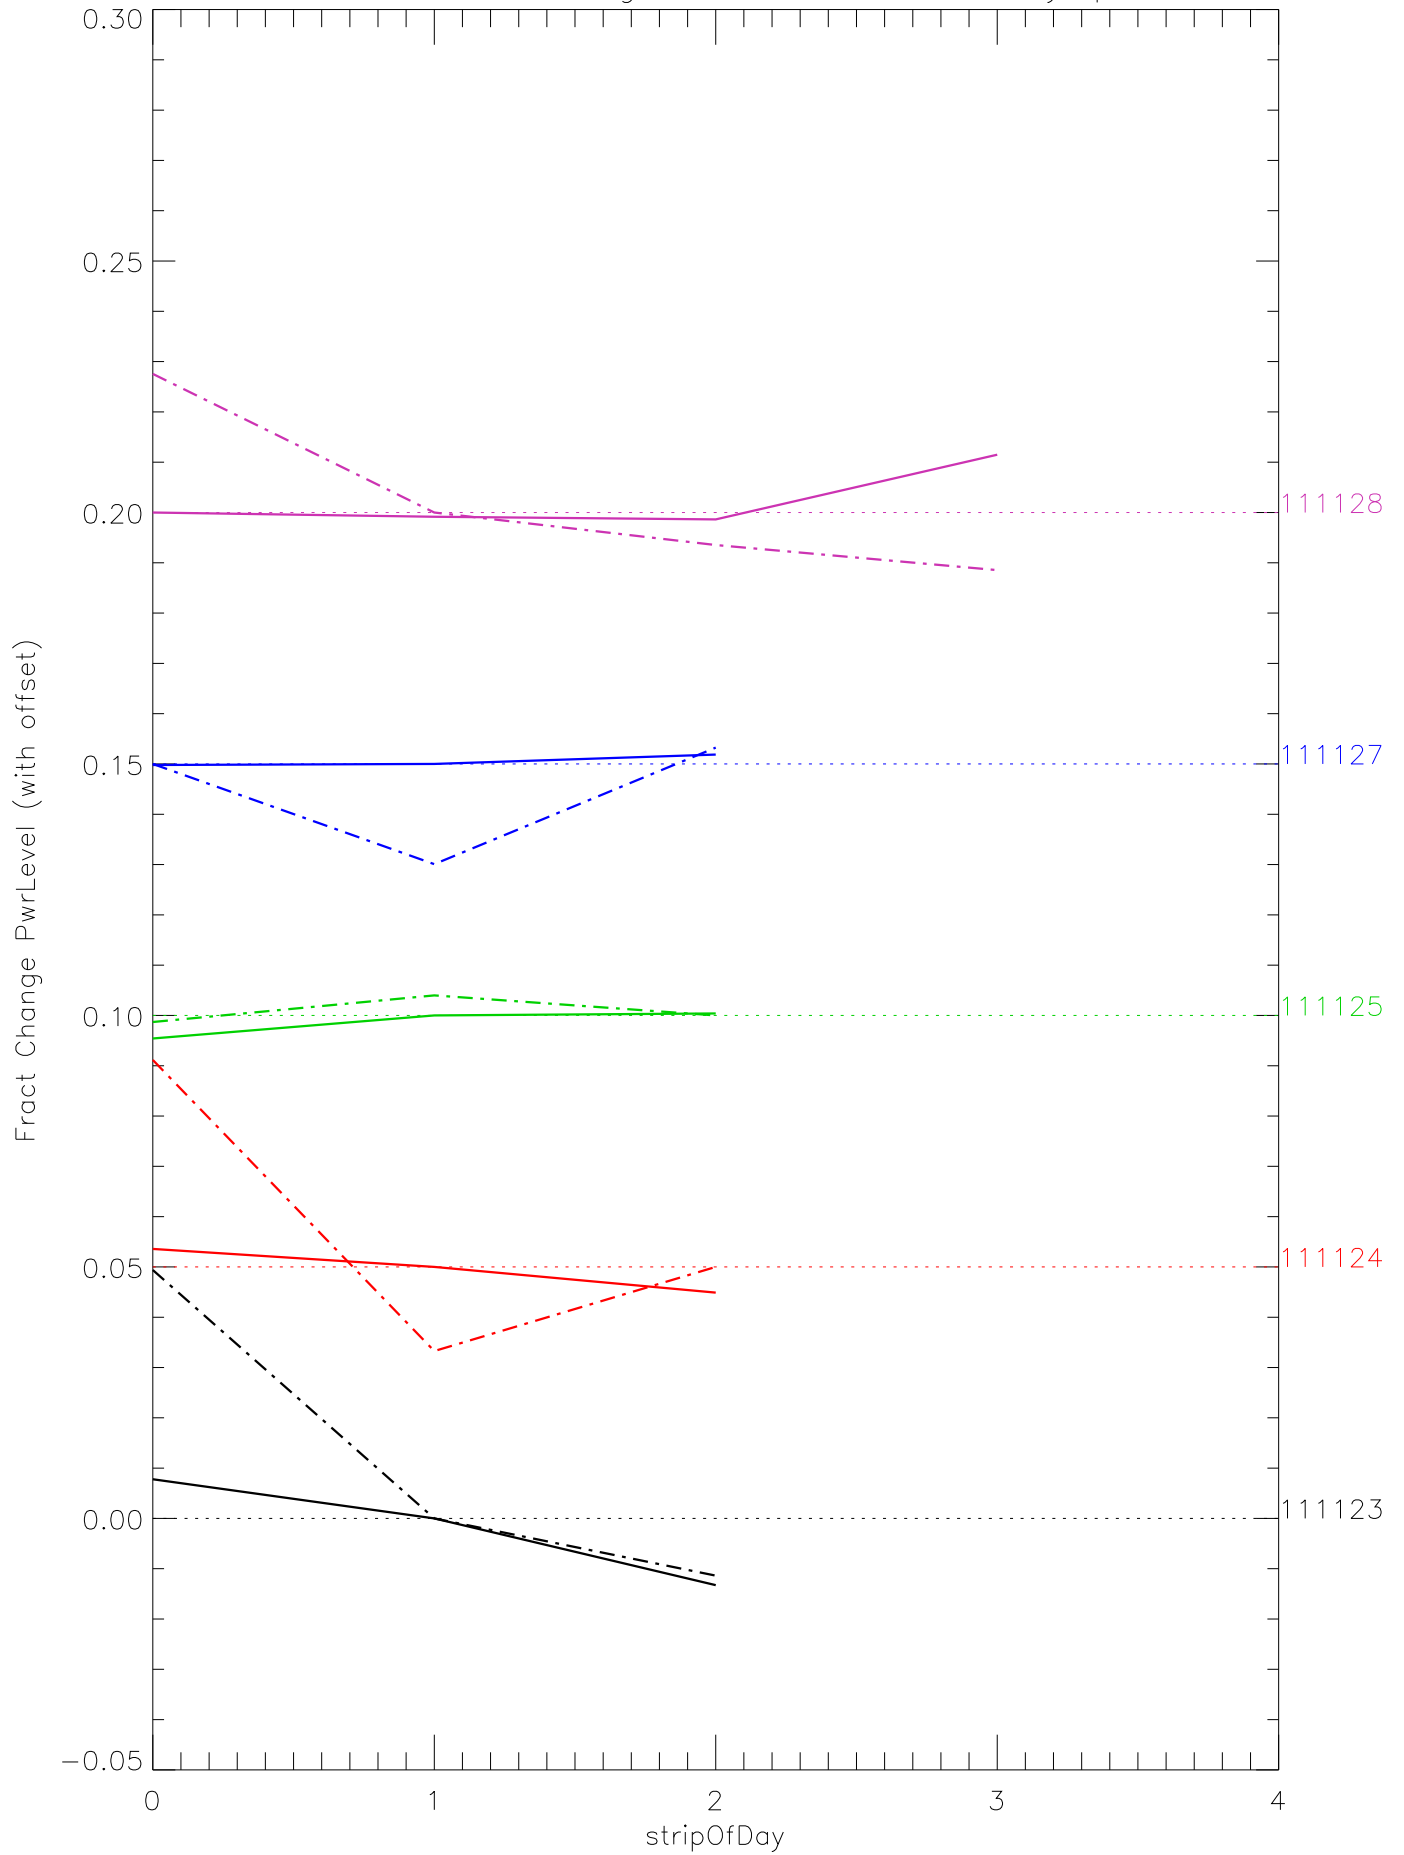

a2048 fractional change PwrLevel for each day. pixel:0

a2048 fractional change PwrLevel for each day. pixel:1

a2048 fractional change PwrLevel for each day. pixel:2

a2048 fractional change PwrLevel for each day. pixel:3

a2048 fractional change PwrLevel for each day. pixel:4

a2048 fractional change PwrLevel for each day. pixel:5

a2048 fractional change PwrLevel for each day. pixel:6