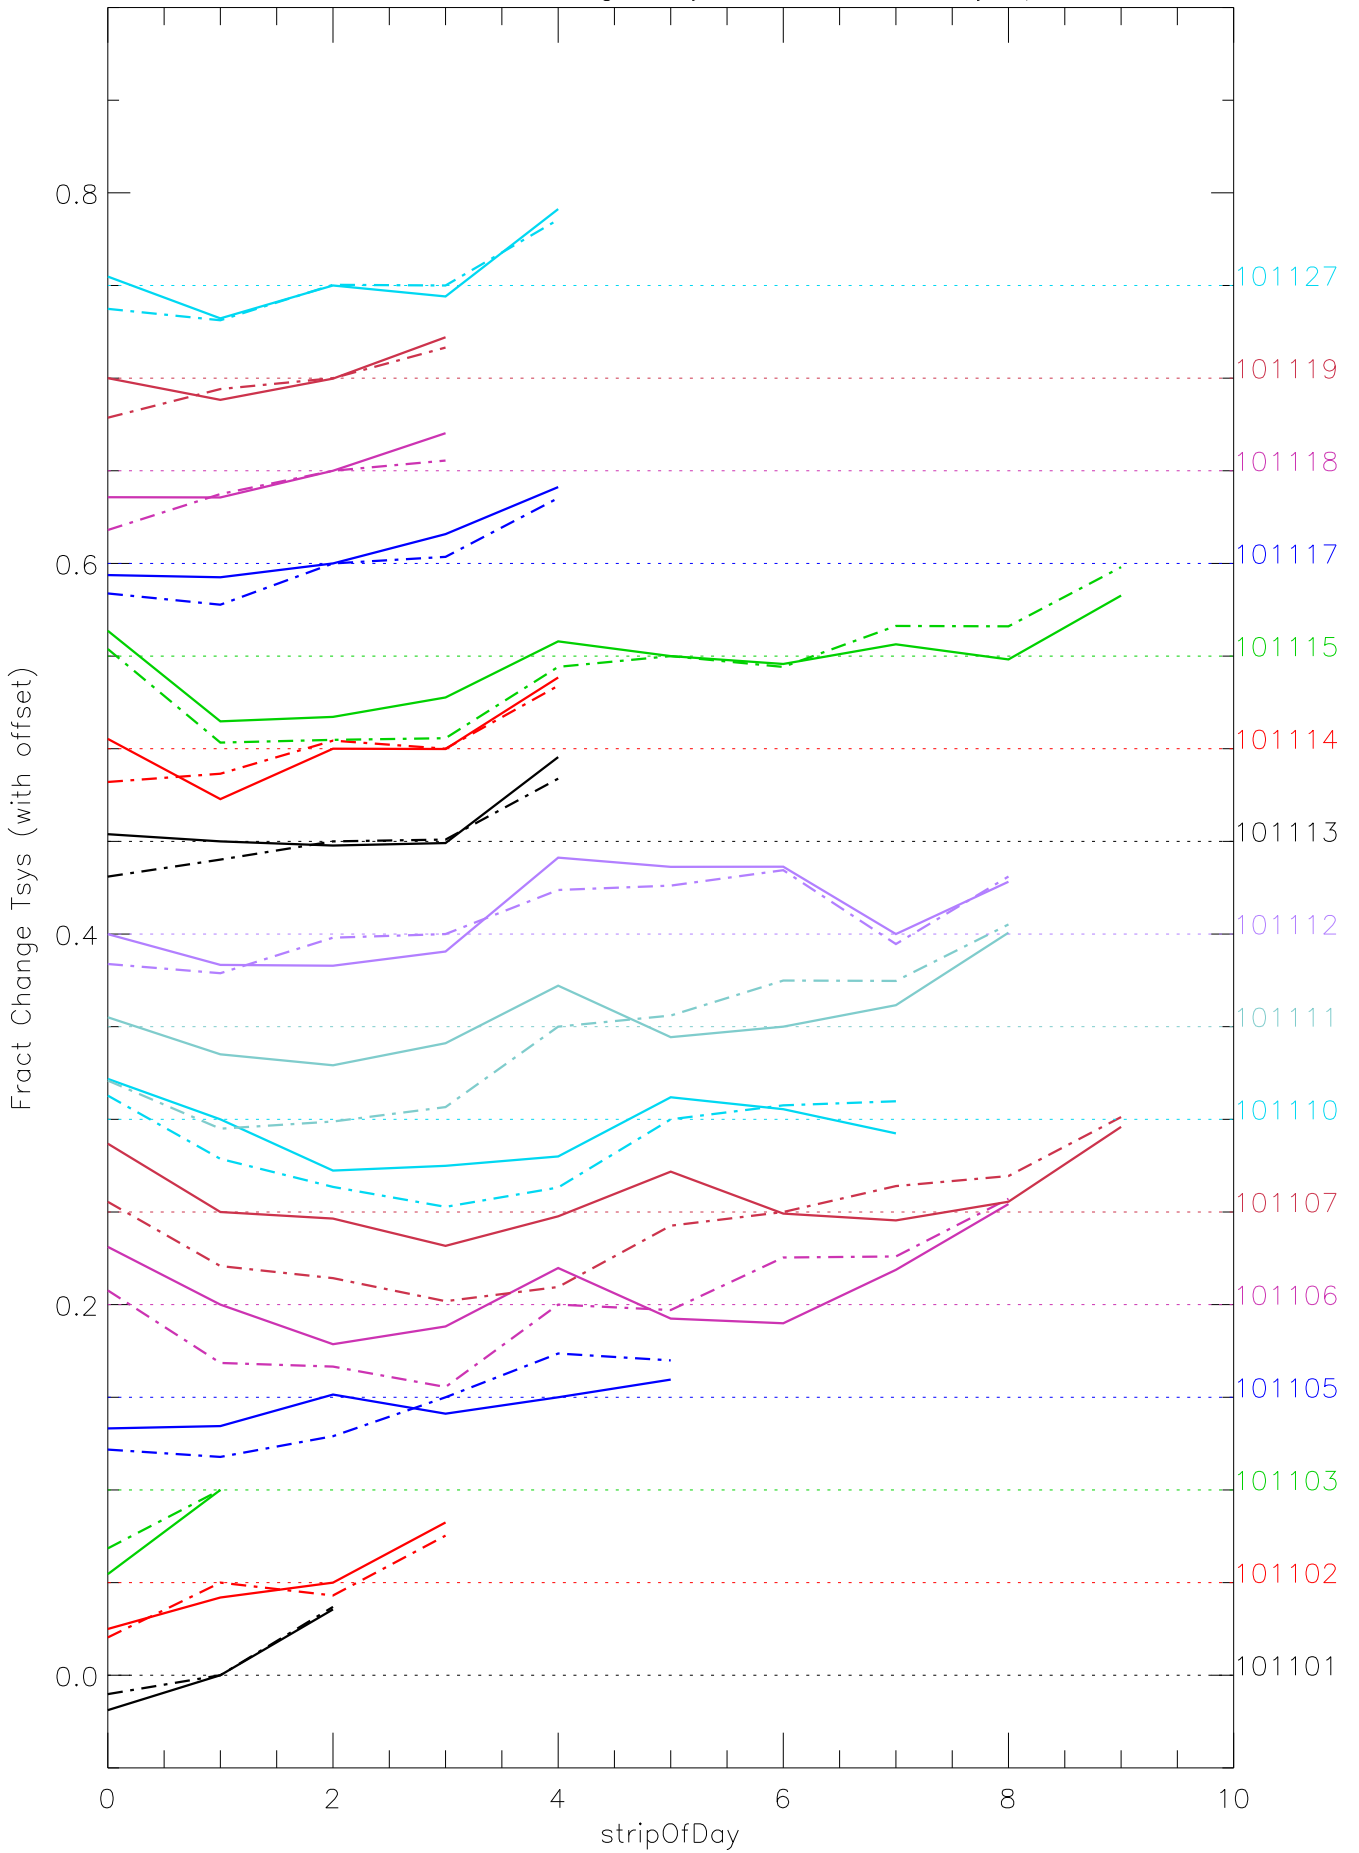

a2048 fractional change TsysK for each day. pixel:0

a2048 fractional change TsysK for each day. pixel:2

a2048 fractional change TsysK for each day. pixel:3

a2048 fractional change TsysK for each day. pixel:4

a2048 fractional change TsysK for each day. pixel:5

a2048 fractional change TsysK for each day. pixel:6