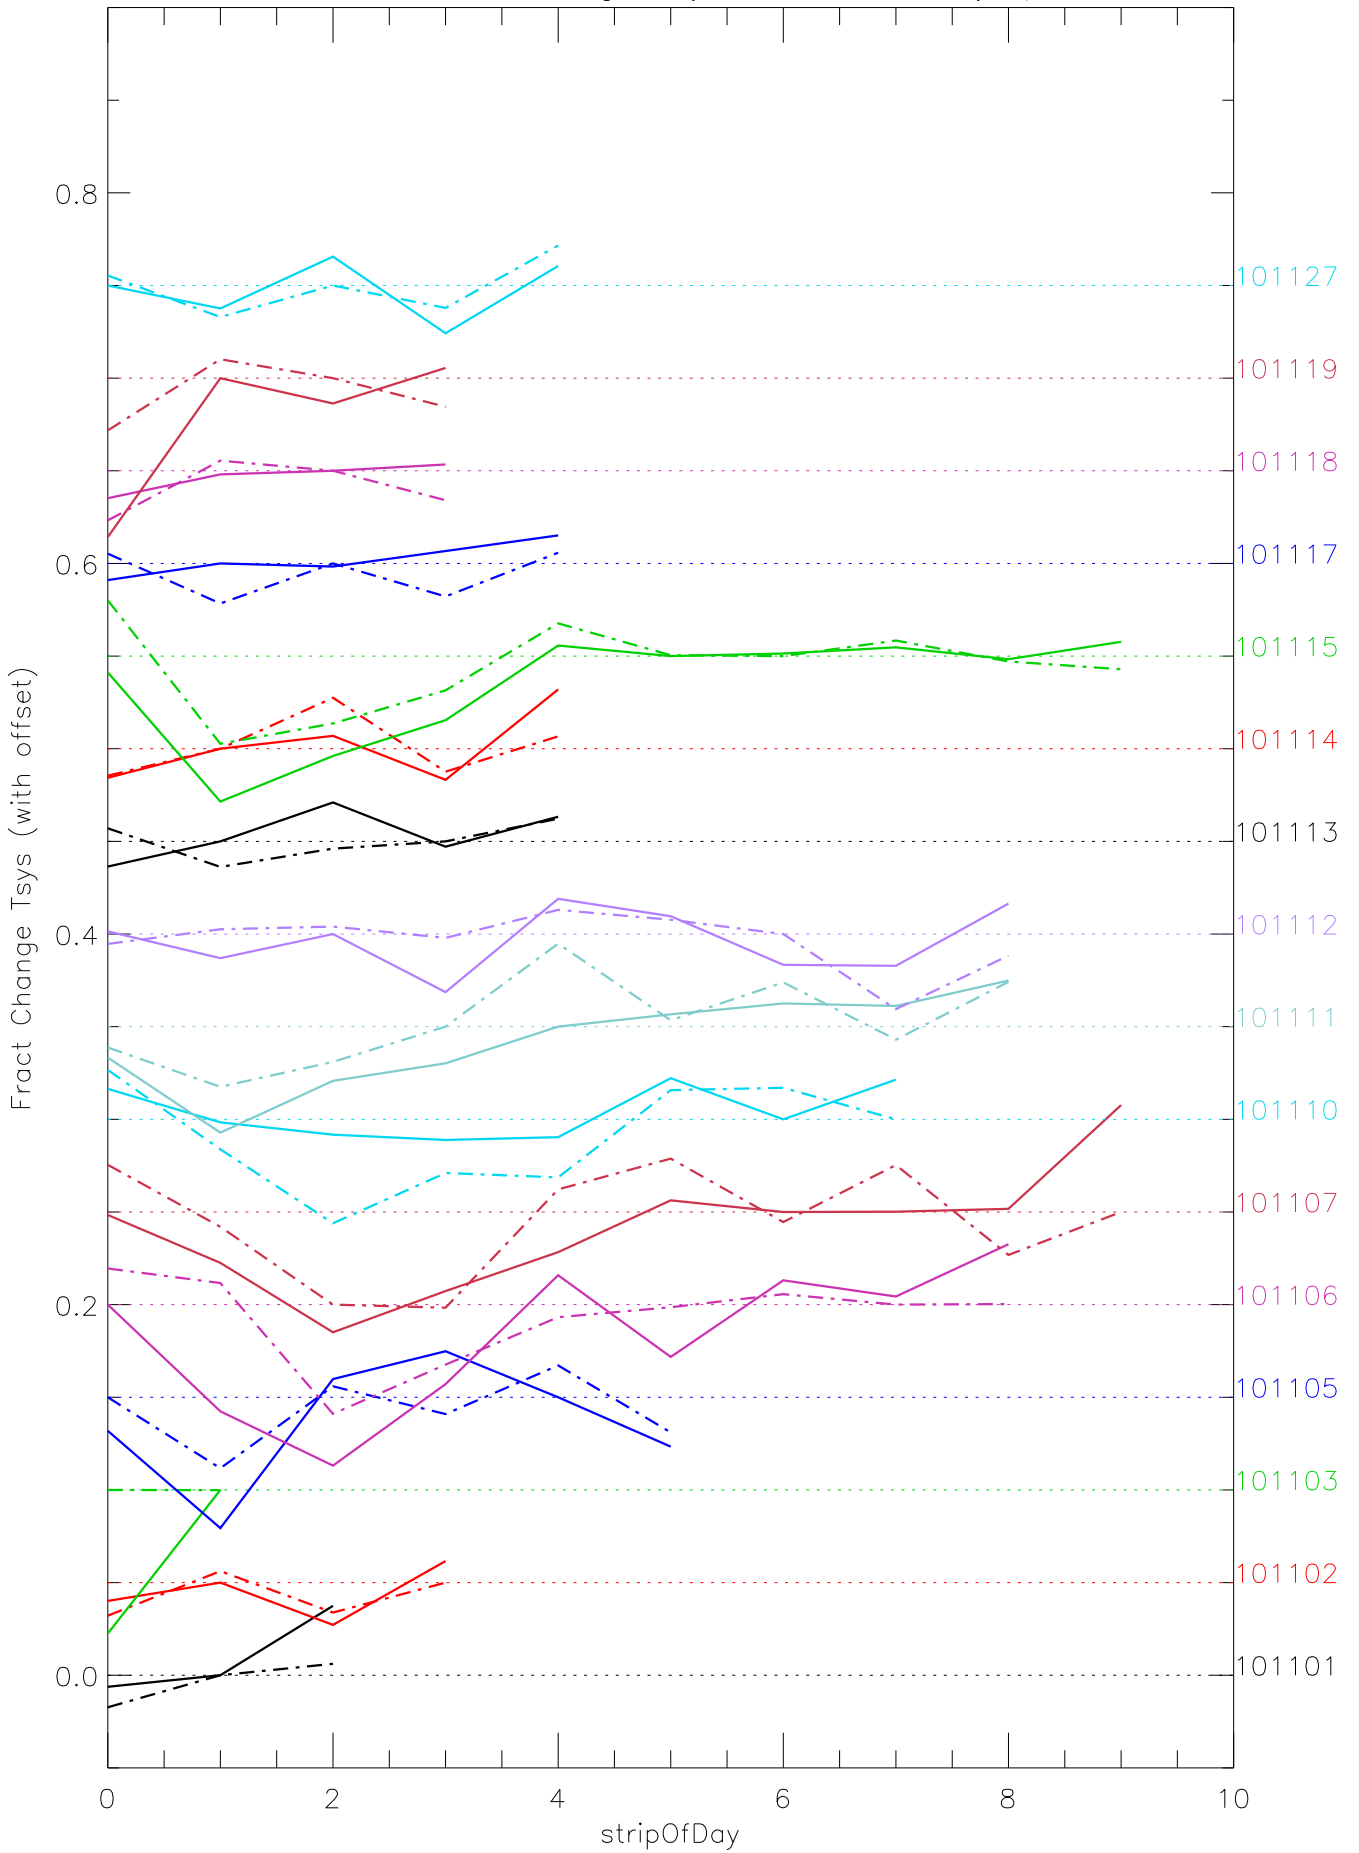

a2048 fractional change TsysK for each day. pixel:0

a2048 fractional change TsysK for each day. pixel:2

a2048 fractional change TsysK for each day. pixel:3

a2048 fractional change TsysK for each day. pixel:4

a2048 fractional change TsysK for each day. pixel:5

a2048 fractional change TsysK for each day. pixel:6