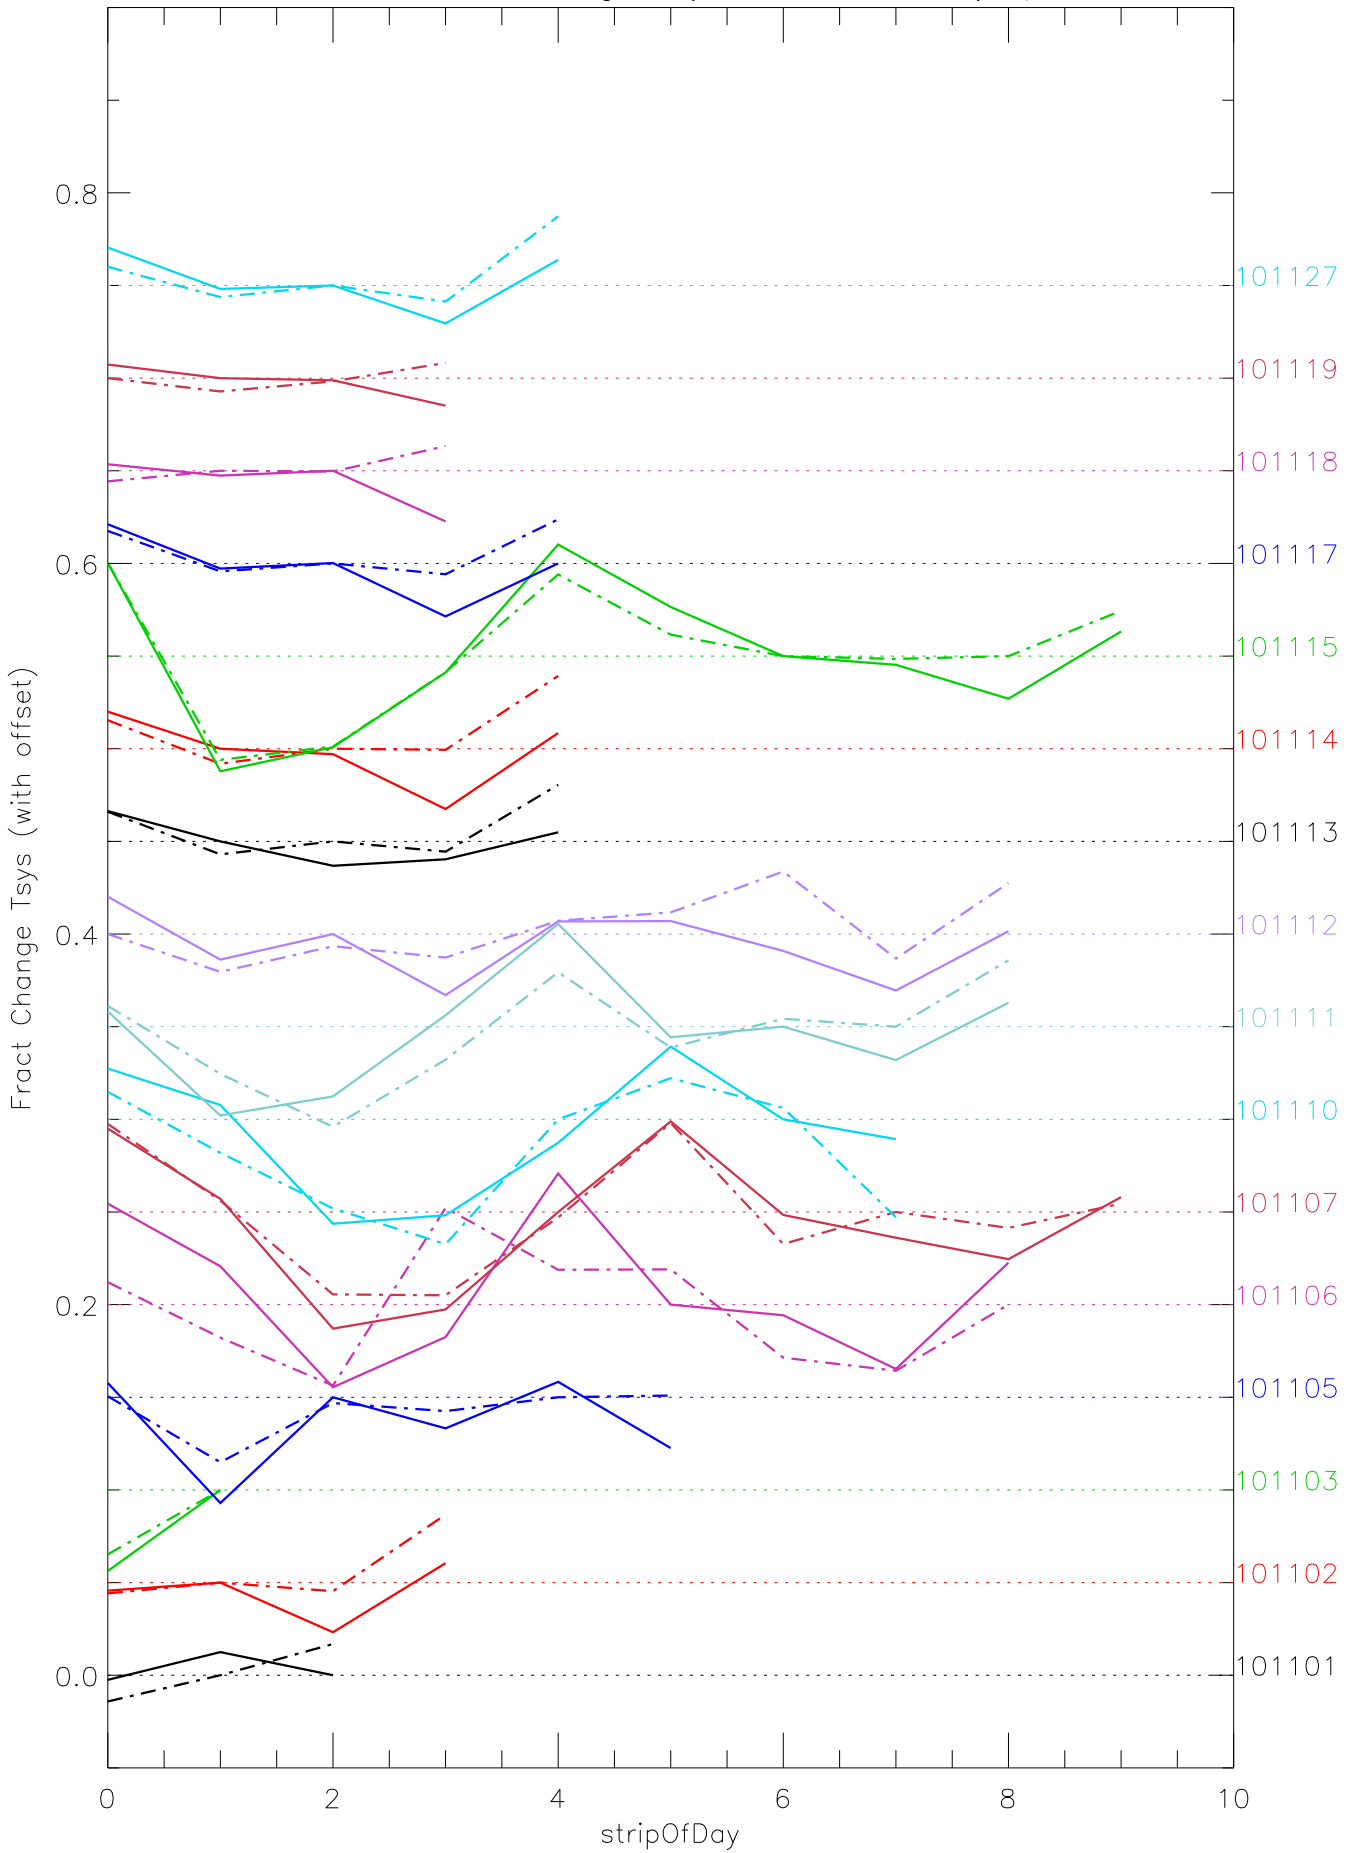

a2048 fractional change TsysK for each day. pixel:0

a2048 fractional change TsysK for each day. pixel:2

a2048 fractional change TsysK for each day. pixel:3

a2048 fractional change TsysK for each day. pixel:4

a2048 fractional change TsysK for each day. pixel:5

a2048 fractional change TsysK for each day. pixel:6