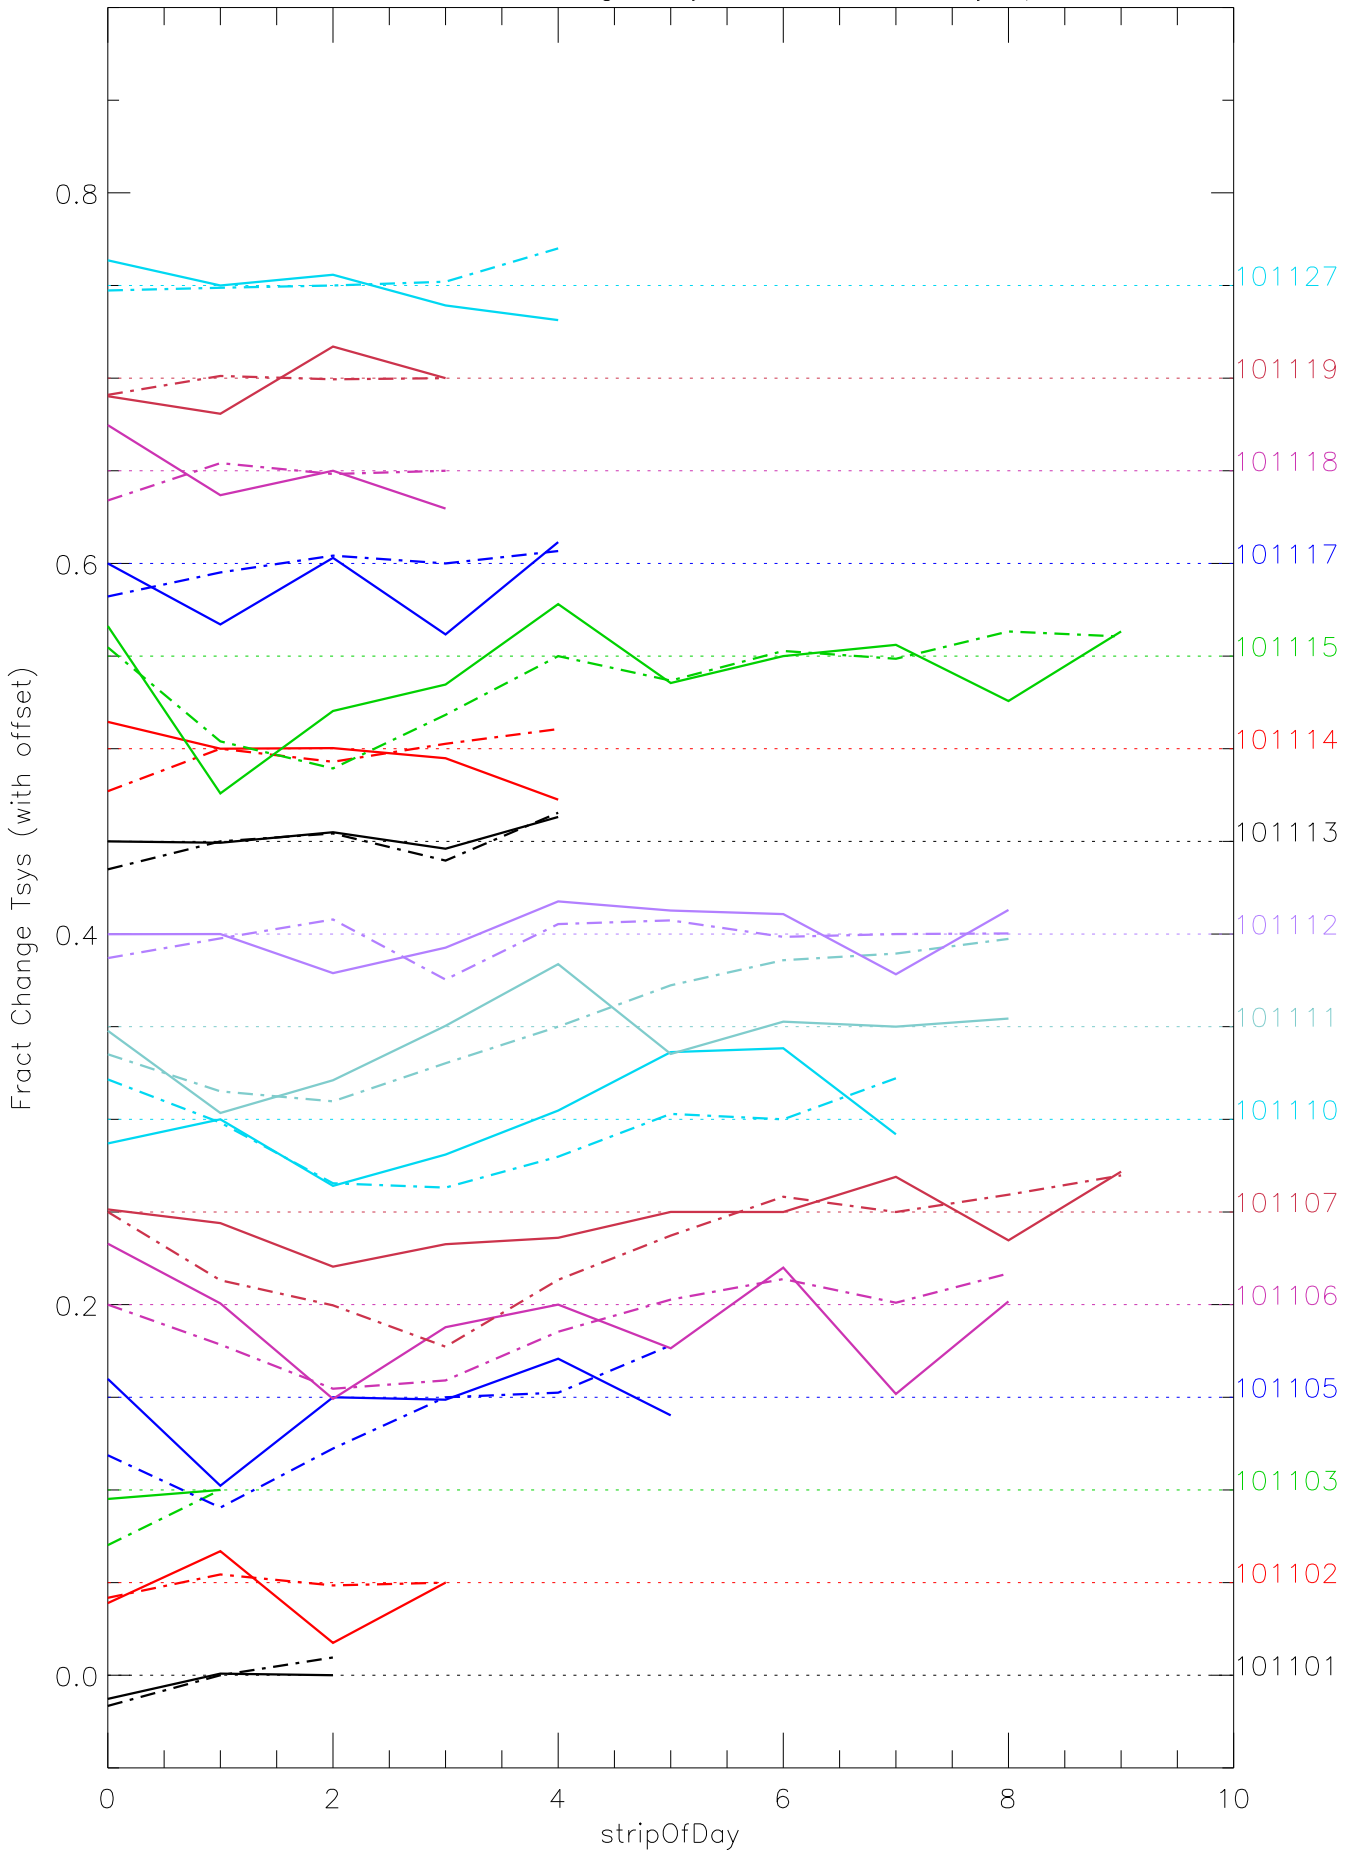

a2048 fractional change TsysK for each day. pixel:0

a2048 fractional change TsysK for each day. pixel:2

a2048 fractional change TsysK for each day. pixel:3

a2048 fractional change TsysK for each day. pixel:4

a2048 fractional change TsysK for each day. pixel:5

a2048 fractional change TsysK for each day. pixel:6