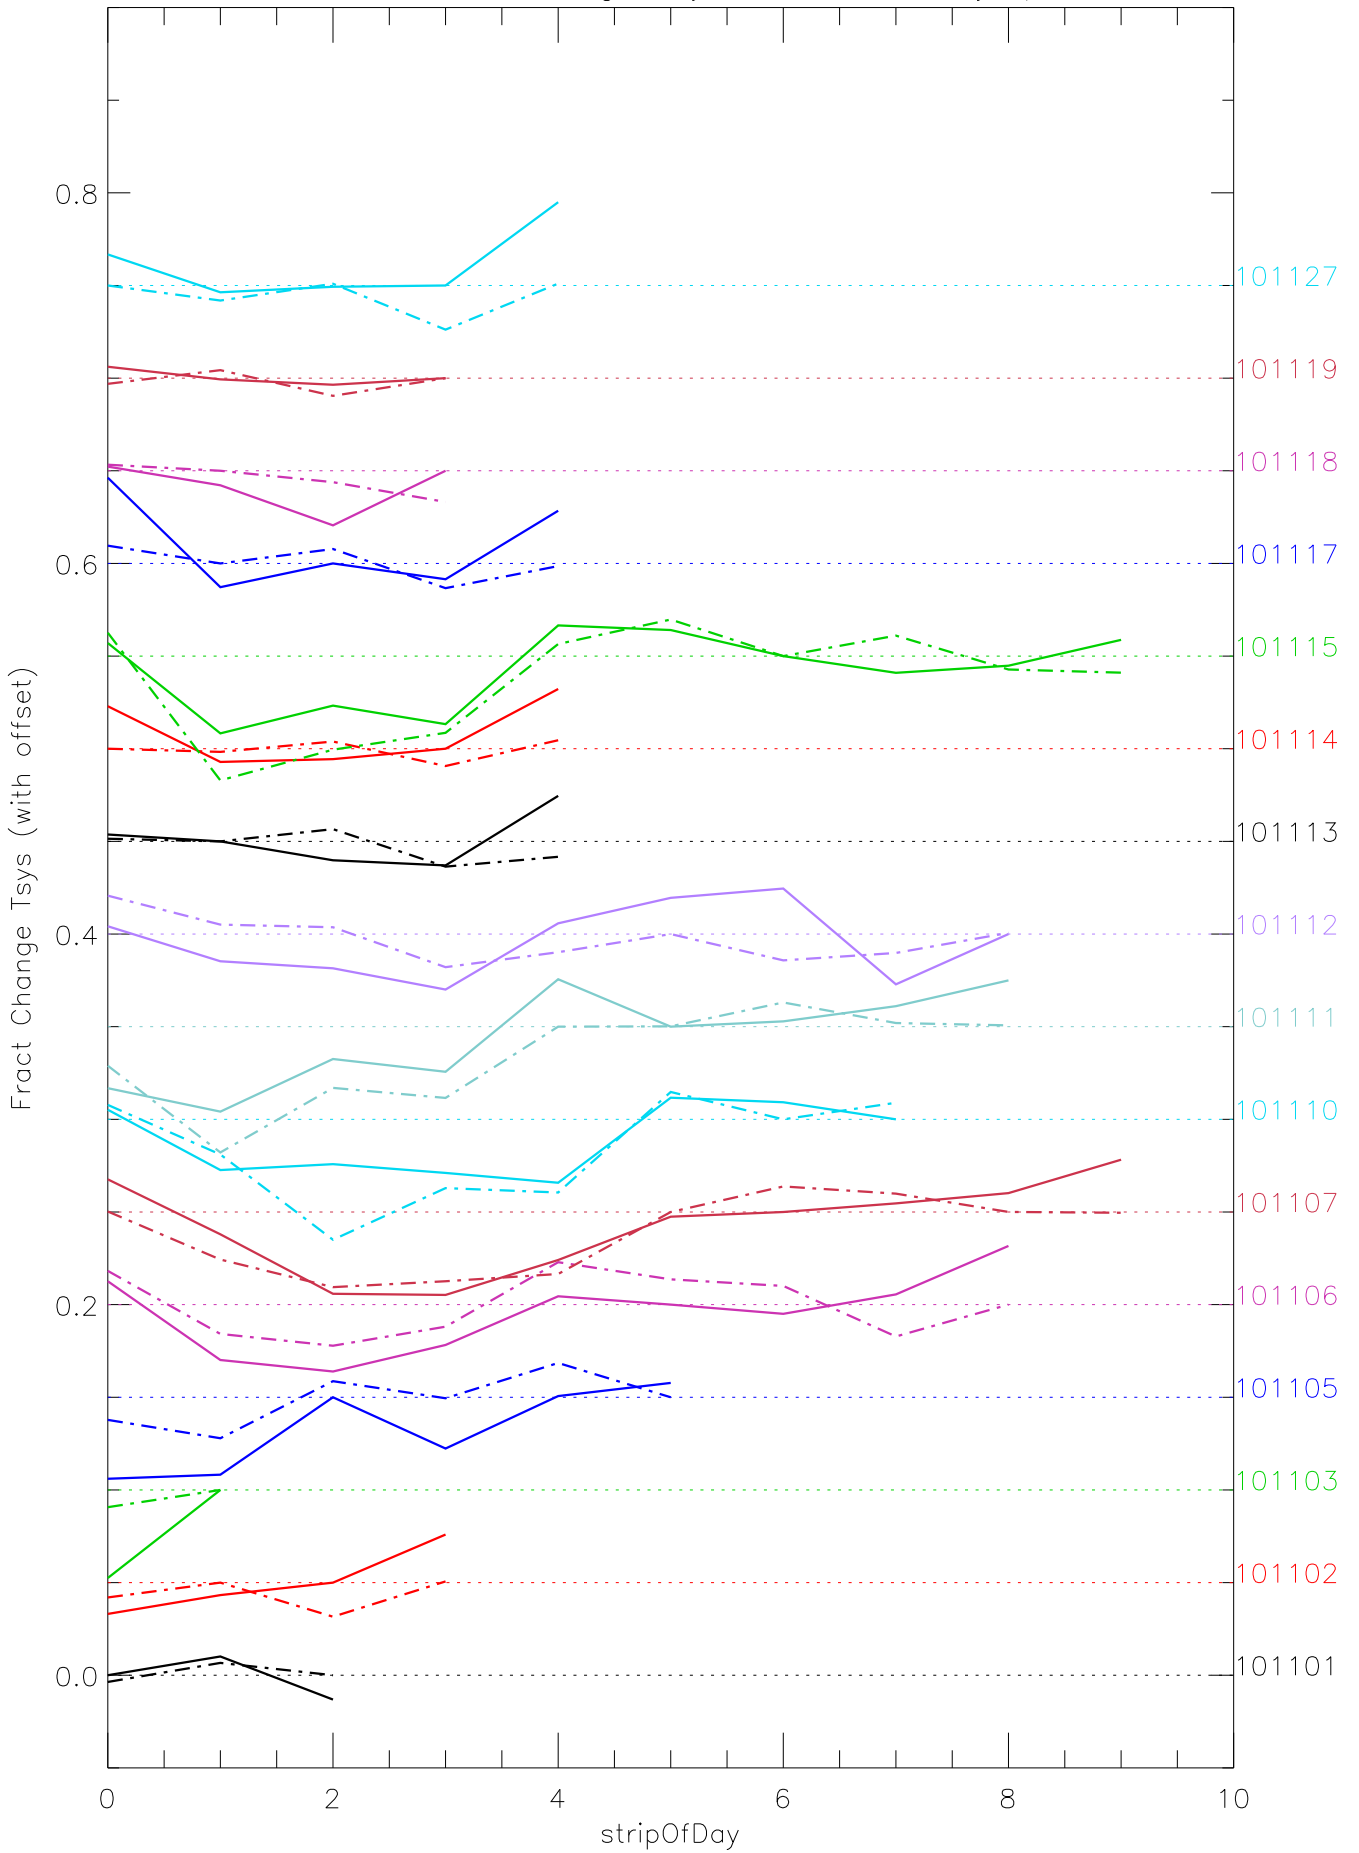

a2048 fractional change TsysK for each day. pixel:0

a2048 fractional change TsysK for each day. pixel:2

a2048 fractional change TsysK for each day. pixel:3

a2048 fractional change TsysK for each day. pixel:4

a2048 fractional change TsysK for each day. pixel:5

a2048 fractional change TsysK for each day. pixel:6