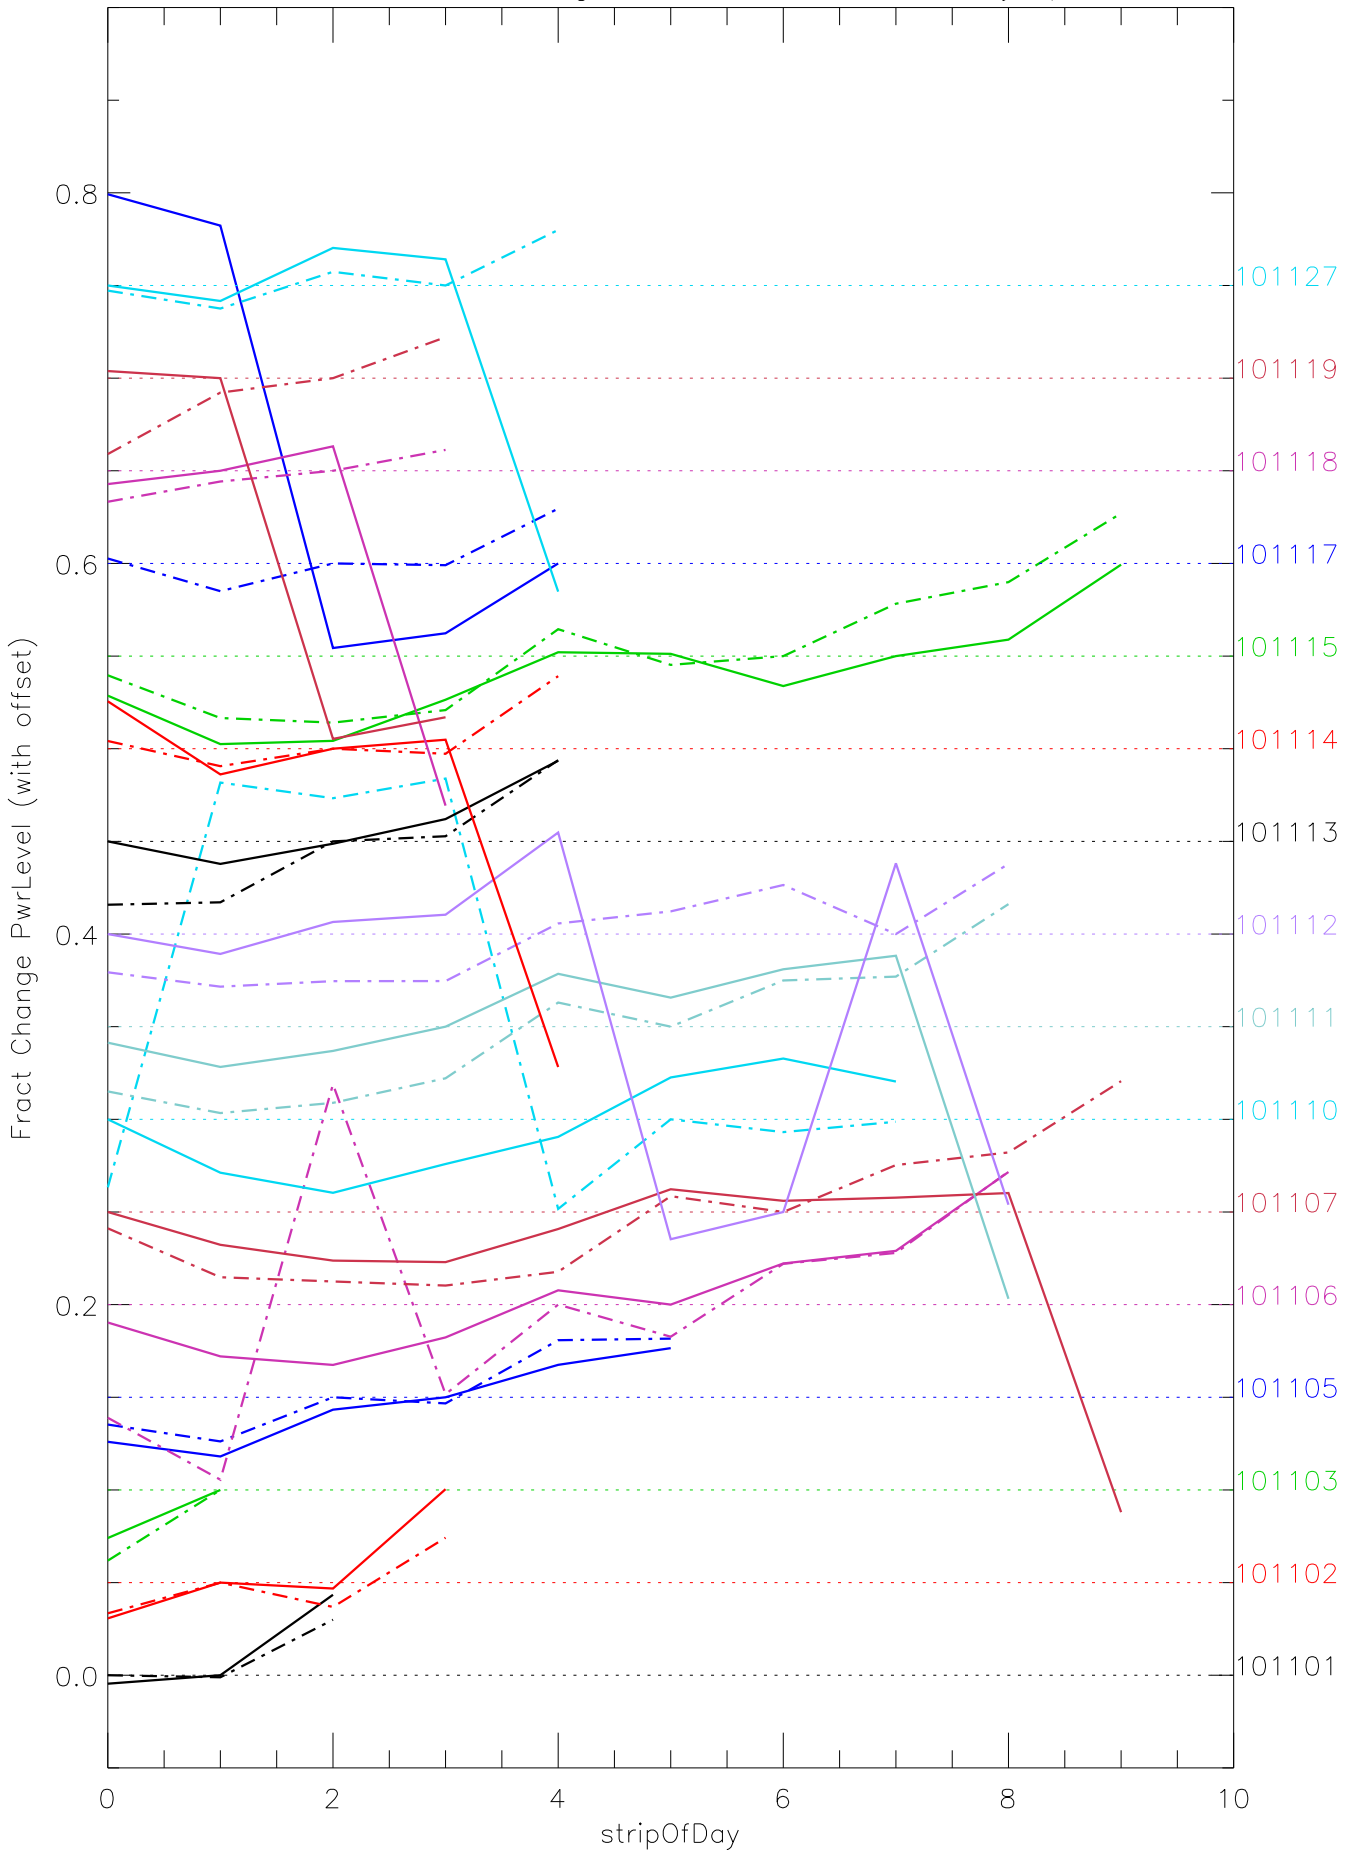

a2048 fractional change PwrLevel for each day. pixel:0

a2048 fractional change PwrLevel for each day. pixel:1

a2048 fractional change PwrLevel for each day. pixel:2

a2048 fractional change PwrLevel for each day. pixel:3

a2048 fractional change PwrLevel for each day. pixel:4

a2048 fractional change PwrLevel for each day. pixel:5

a2048 fractional change PwrLevel for each day. pixel:6