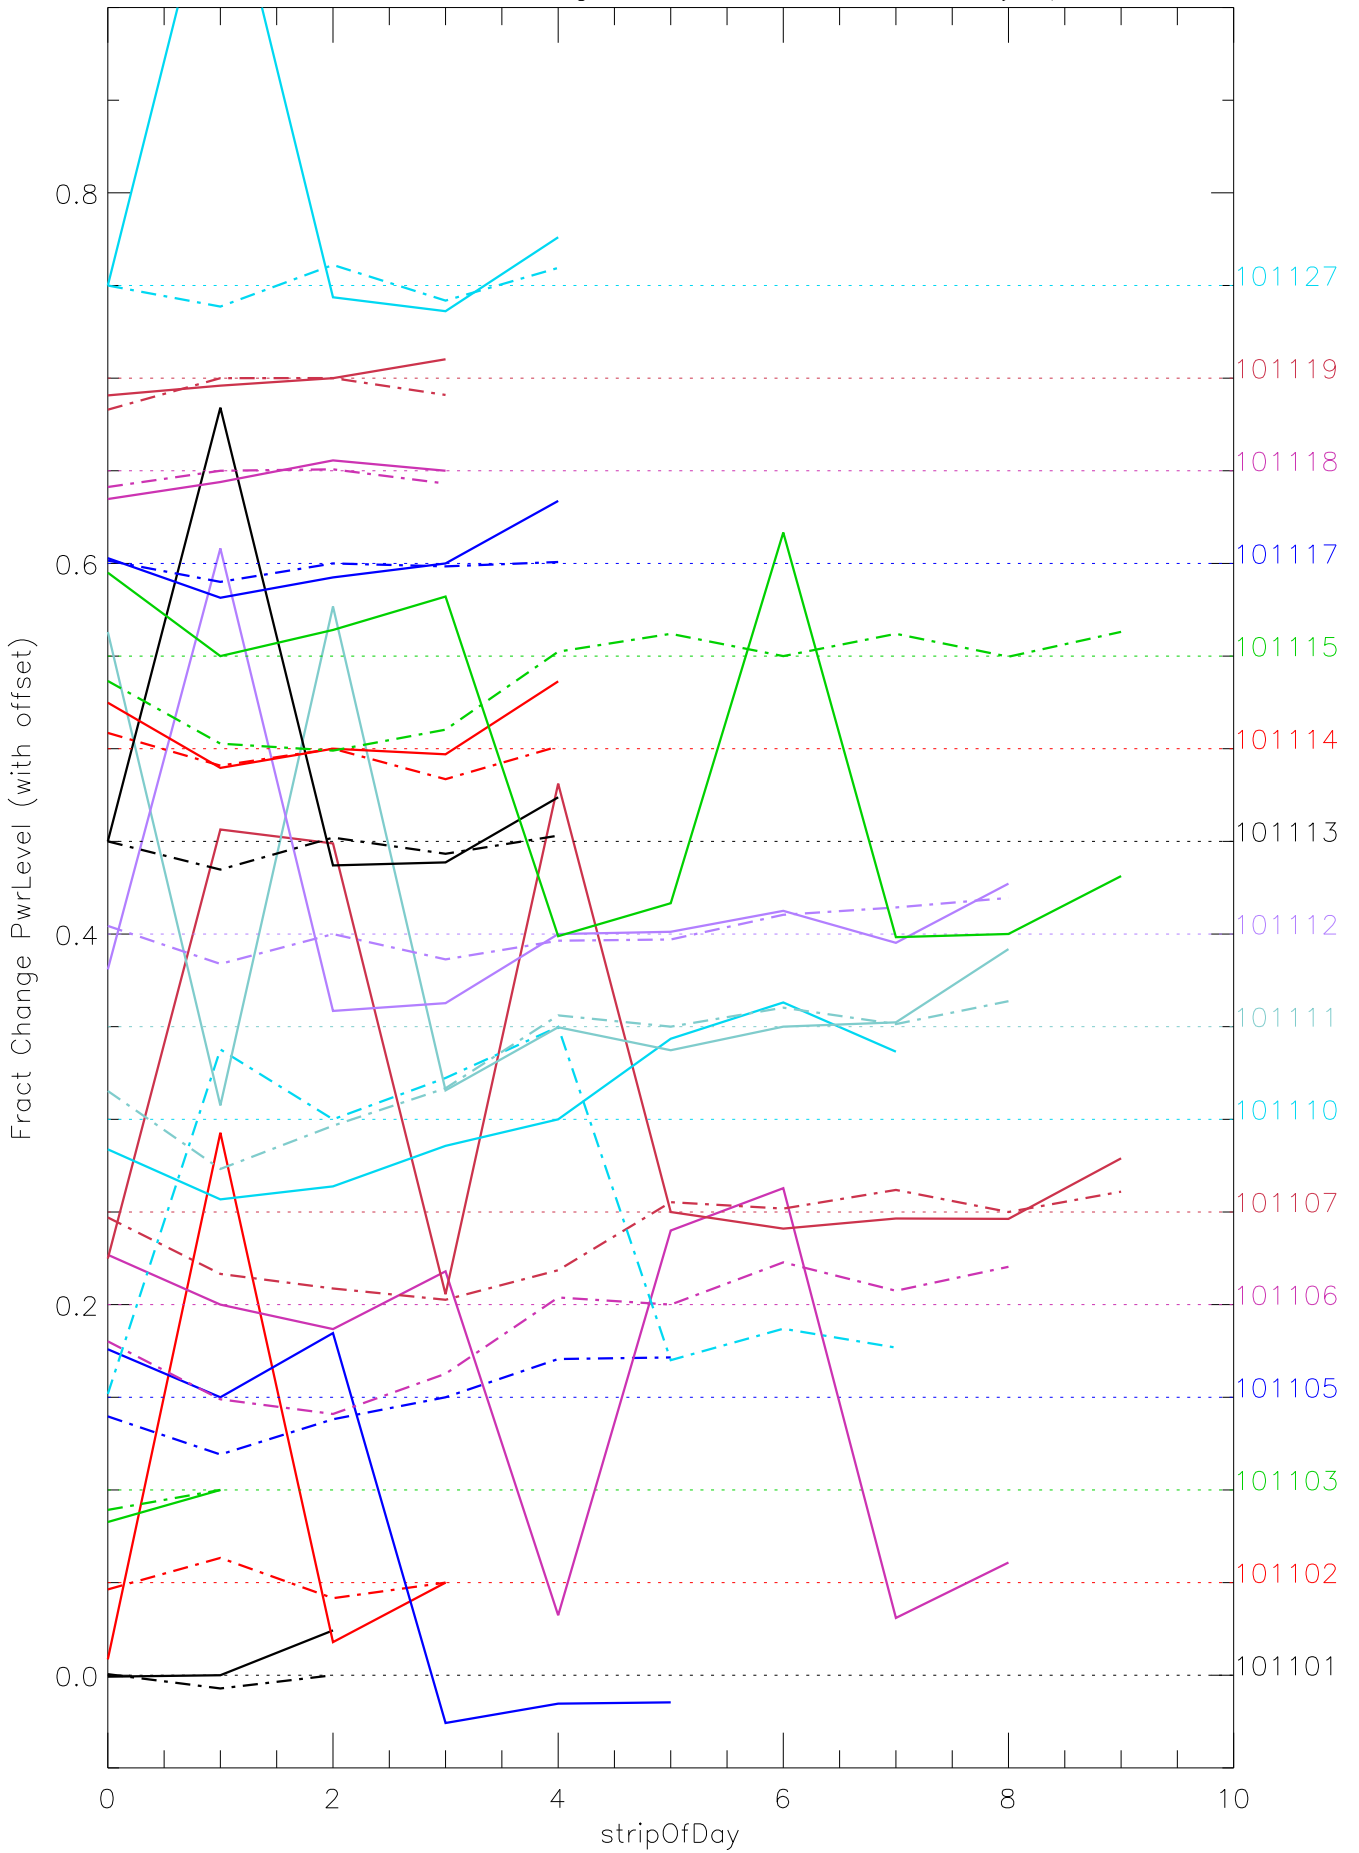

a2048 fractional change PwrLevel for each day. pixel:0

a2048 fractional change PwrLevel for each day. pixel:1

a2048 fractional change PwrLevel for each day. pixel:2

a2048 fractional change PwrLevel for each day. pixel:3

a2048 fractional change PwrLevel for each day. pixel:4

a2048 fractional change PwrLevel for each day. pixel:5

a2048 fractional change PwrLevel for each day. pixel:6