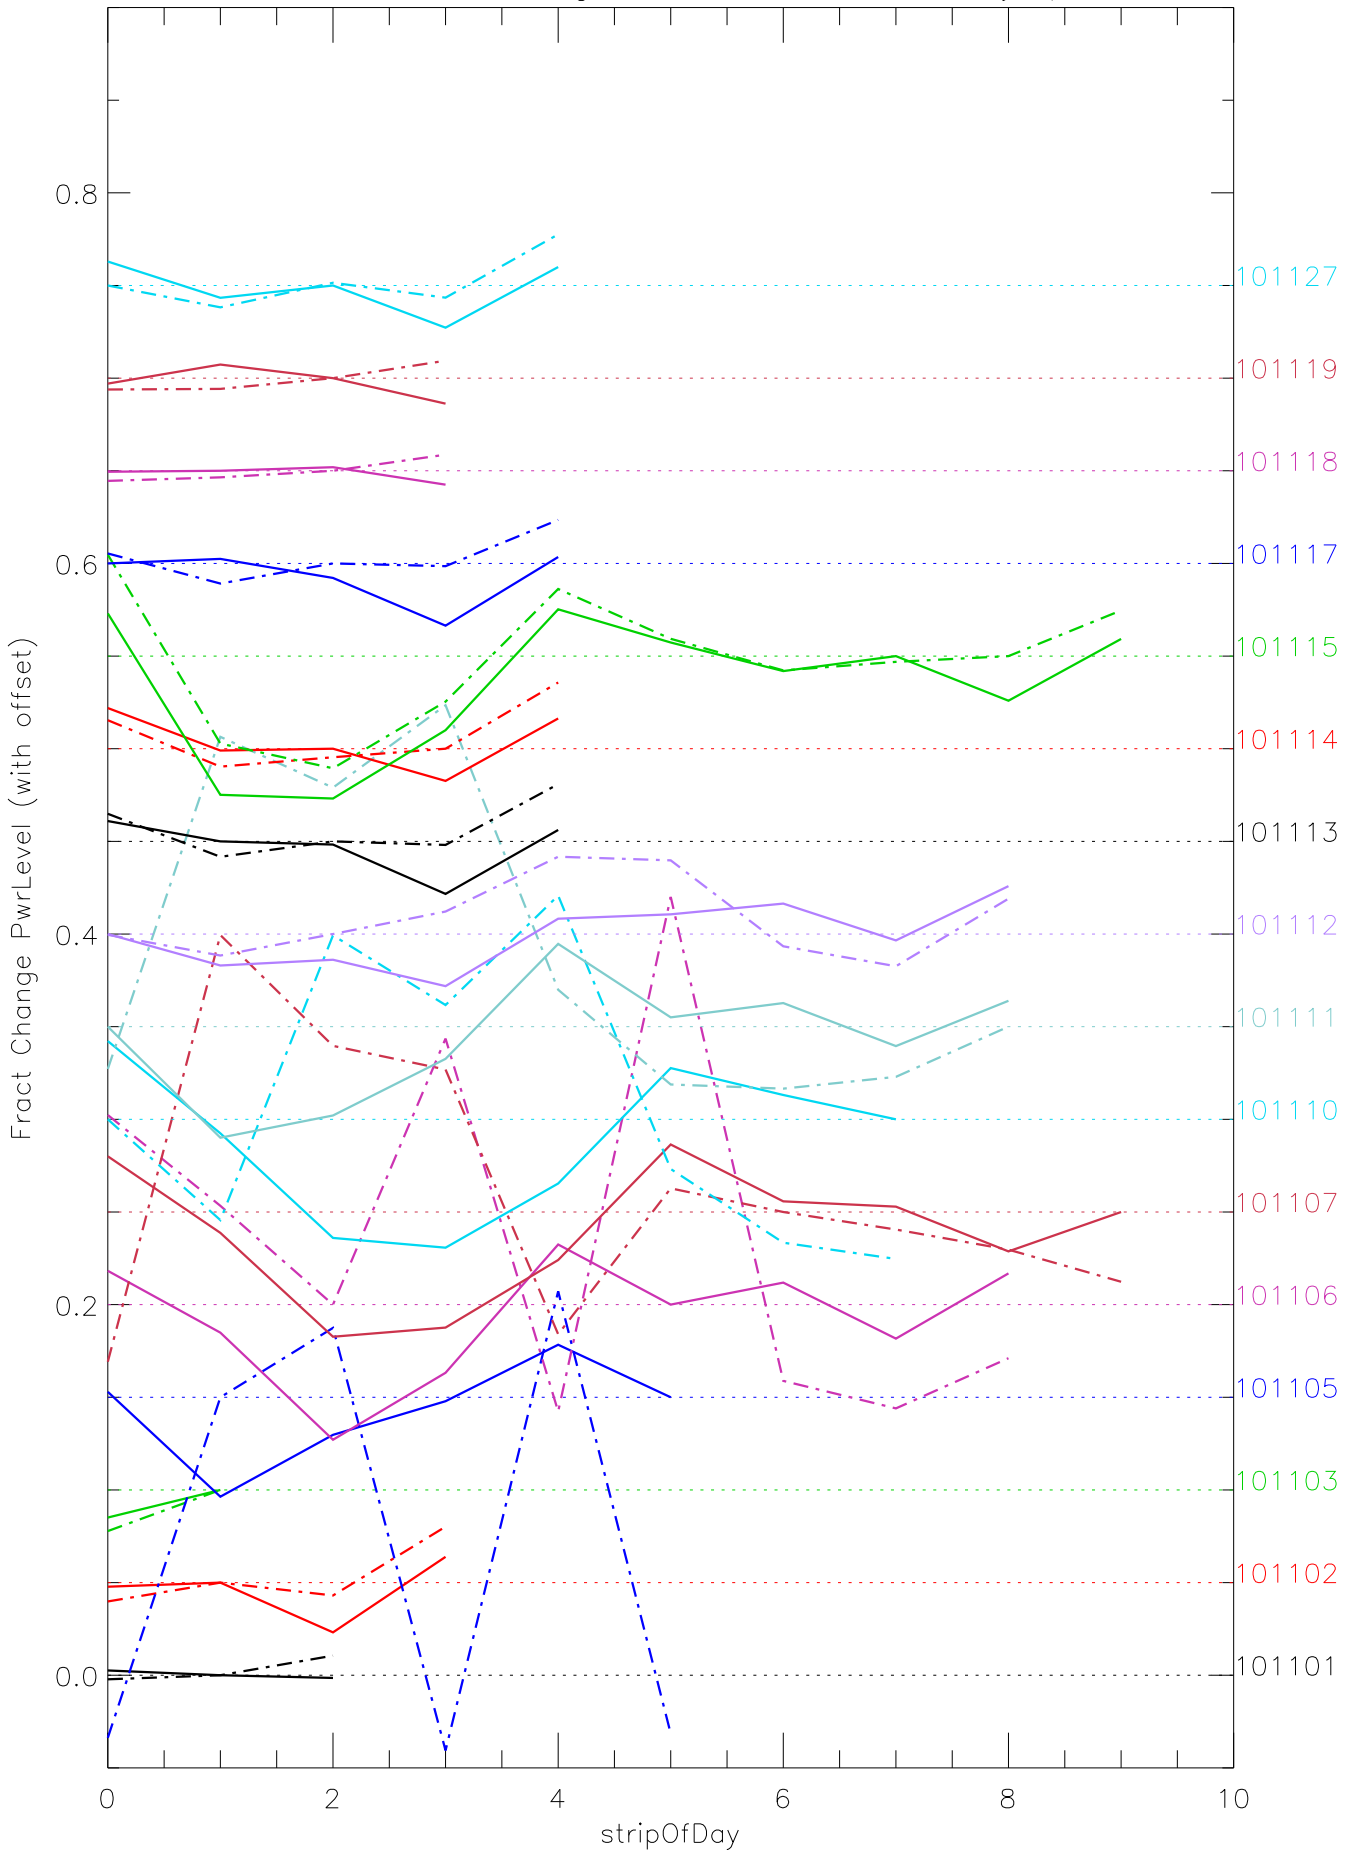

a2048 fractional change PwrLevel for each day. pixel:0

a2048 fractional change PwrLevel for each day. pixel:1

a2048 fractional change PwrLevel for each day. pixel:2

a2048 fractional change PwrLevel for each day. pixel:3

a2048 fractional change PwrLevel for each day. pixel:4

a2048 fractional change PwrLevel for each day. pixel:5

a2048 fractional change PwrLevel for each day. pixel:6