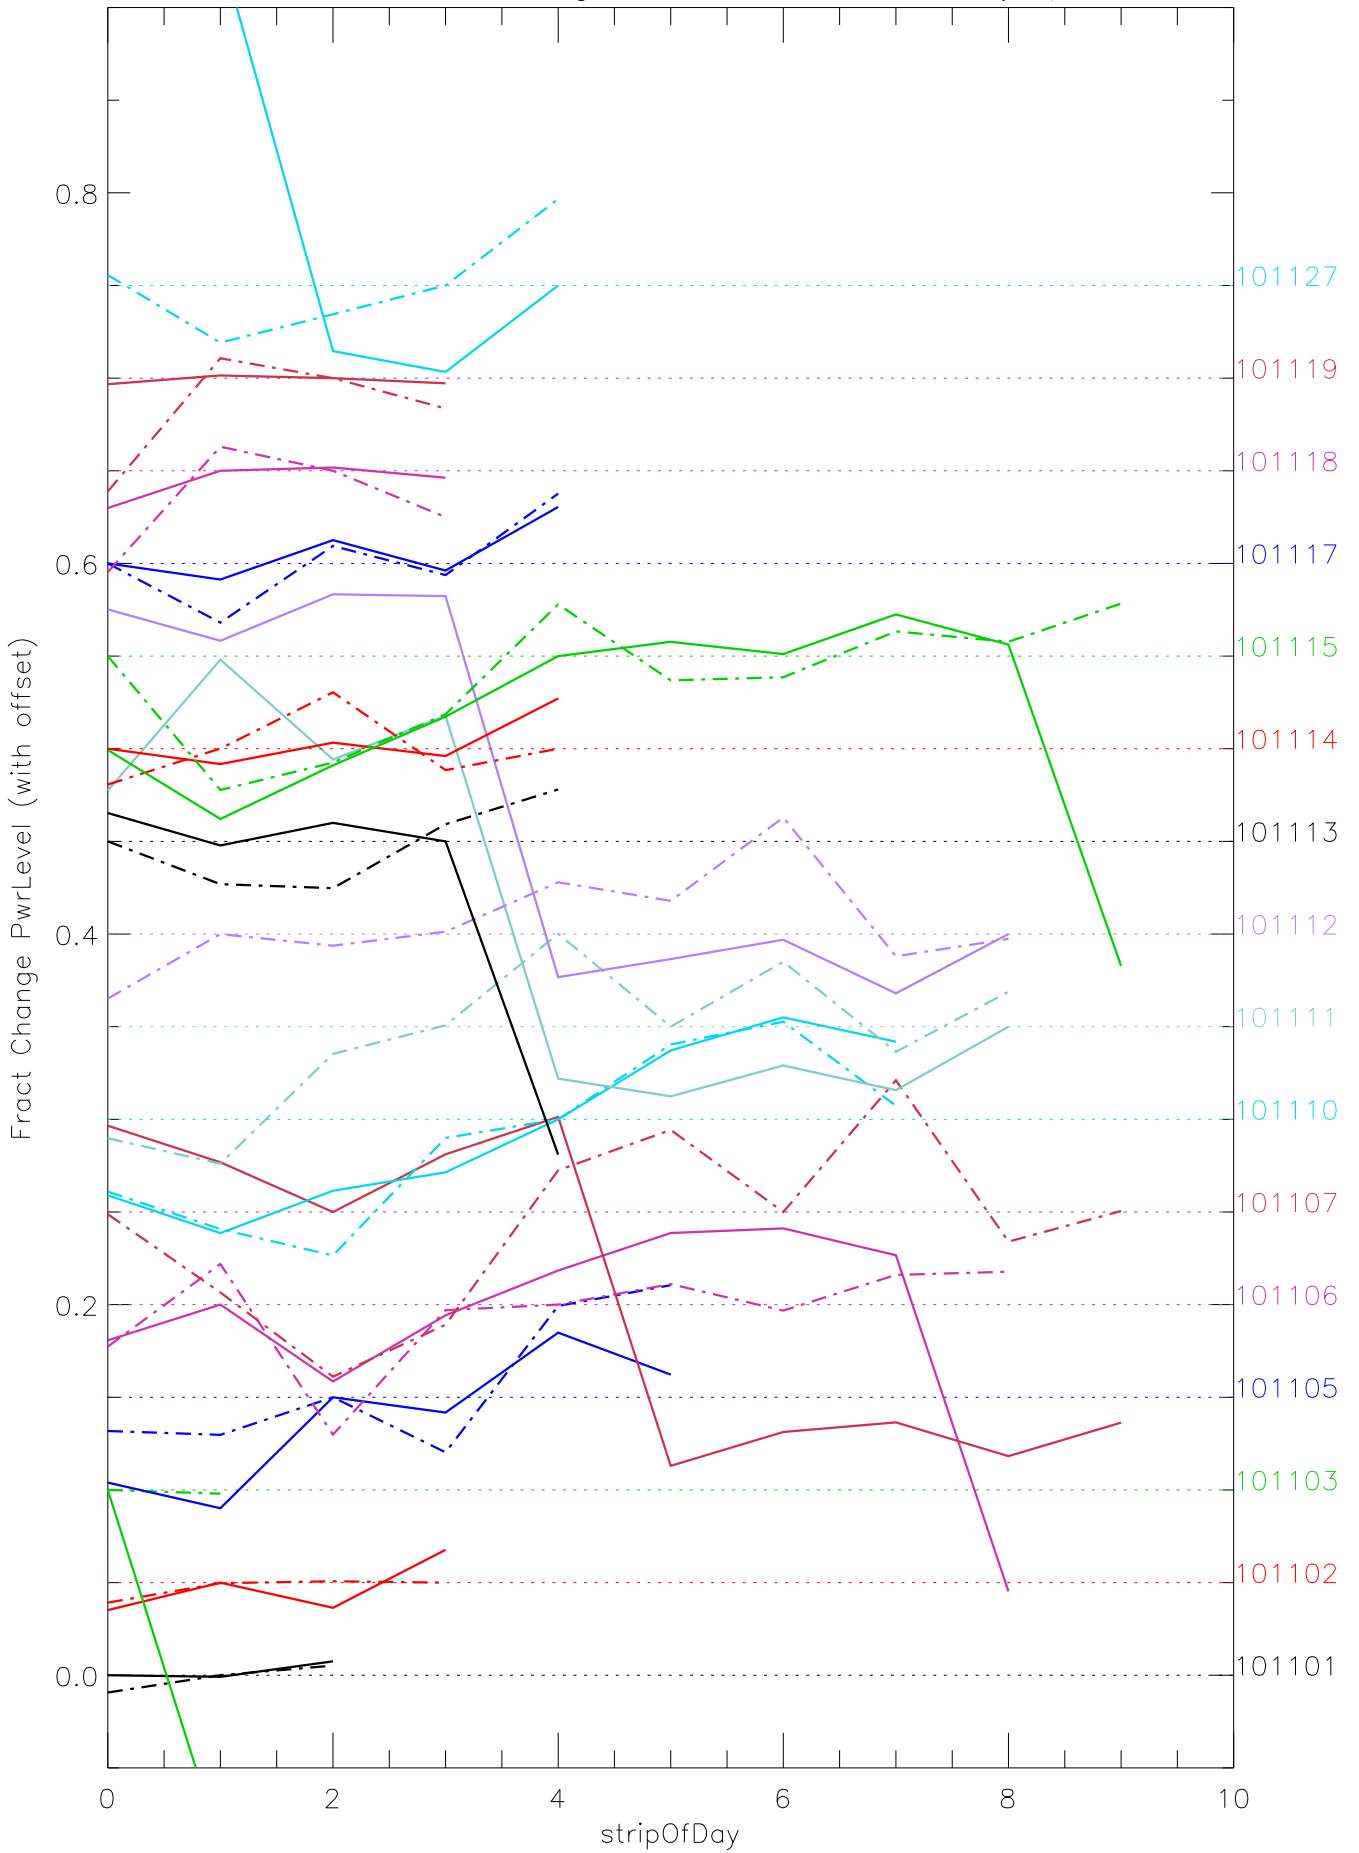

a2048 fractional change PwrLevel for each day. pixel:0

a2048 fractional change PwrLevel for each day. pixel:1

a2048 fractional change PwrLevel for each day. pixel:2

a2048 fractional change PwrLevel for each day. pixel:3

a2048 fractional change PwrLevel for each day. pixel:4

a2048 fractional change PwrLevel for each day. pixel:5

a2048 fractional change PwrLevel for each day. pixel:6