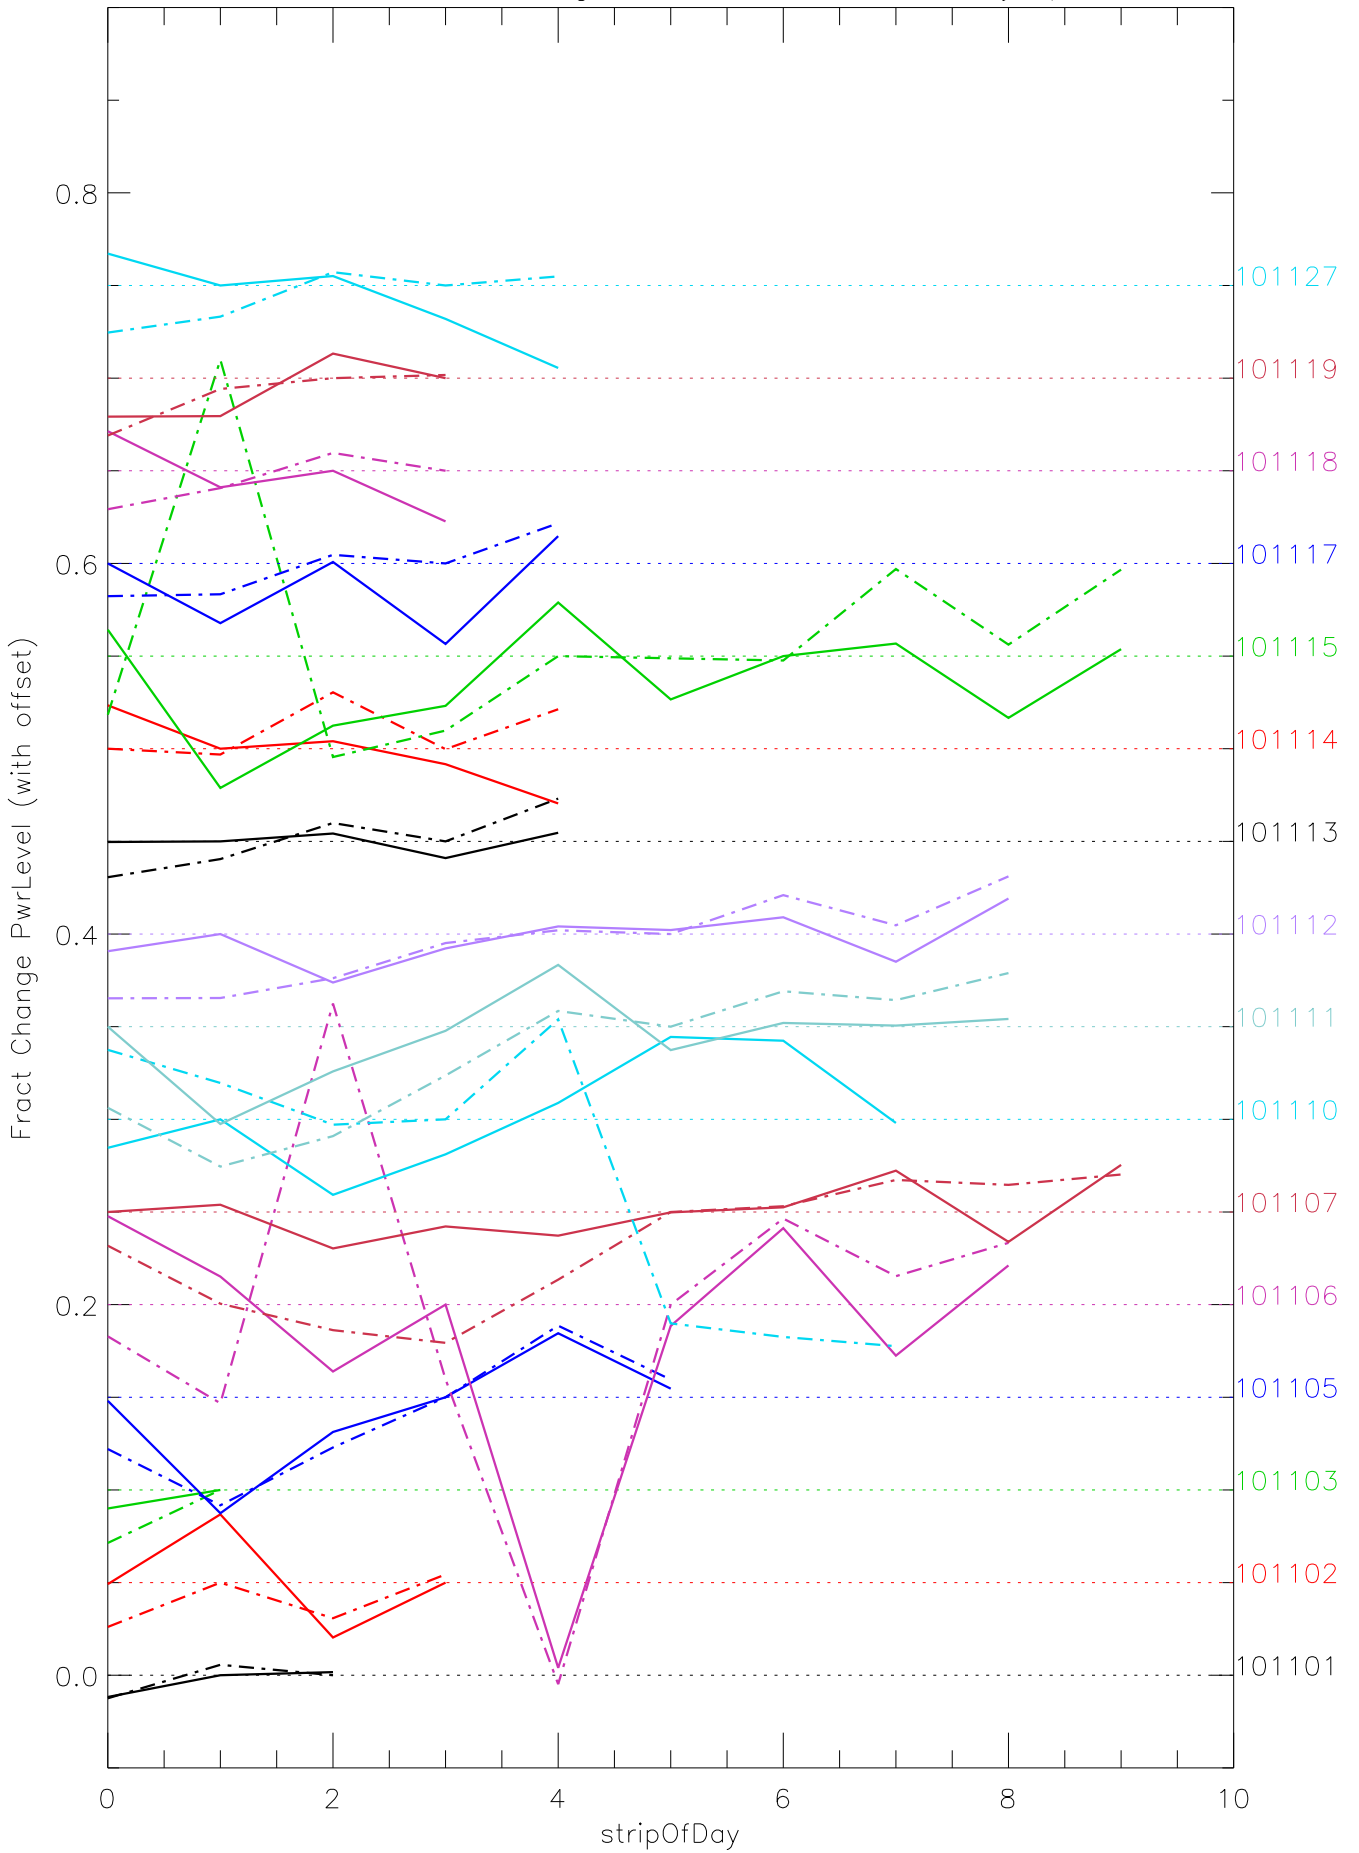

a2048 fractional change PwrLevel for each day. pixel:0

a2048 fractional change PwrLevel for each day. pixel:1

a2048 fractional change PwrLevel for each day. pixel:2

a2048 fractional change PwrLevel for each day. pixel:3

a2048 fractional change PwrLevel for each day. pixel:4

a2048 fractional change PwrLevel for each day. pixel:5

a2048 fractional change PwrLevel for each day. pixel:6