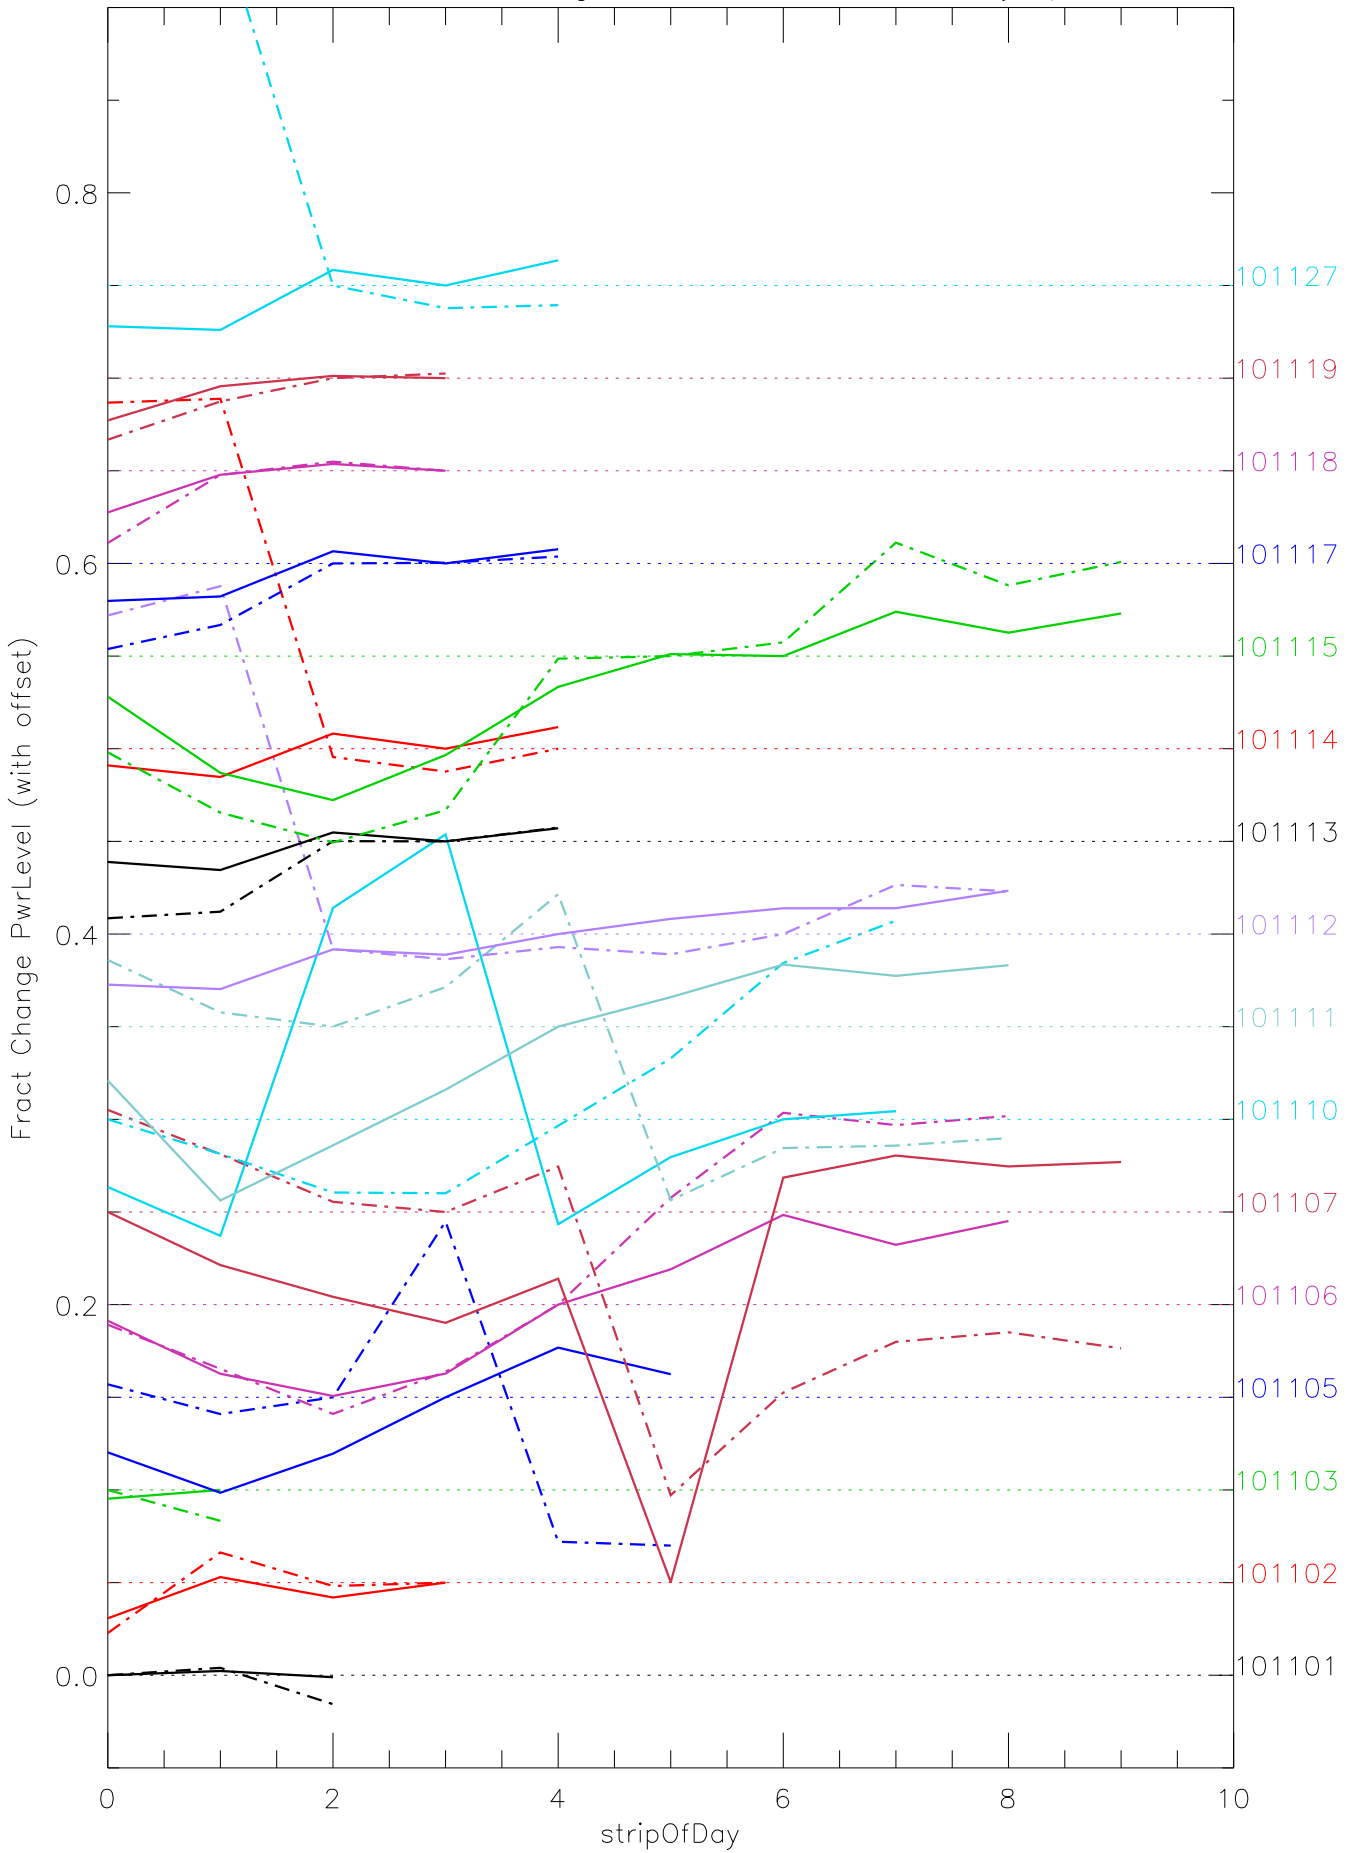

a2048 fractional change PwrLevel for each day. pixel:0

a2048 fractional change PwrLevel for each day. pixel:1

a2048 fractional change PwrLevel for each day. pixel:2

a2048 fractional change PwrLevel for each day. pixel:3

a2048 fractional change PwrLevel for each day. pixel:4

a2048 fractional change PwrLevel for each day. pixel:5

a2048 fractional change PwrLevel for each day. pixel:6