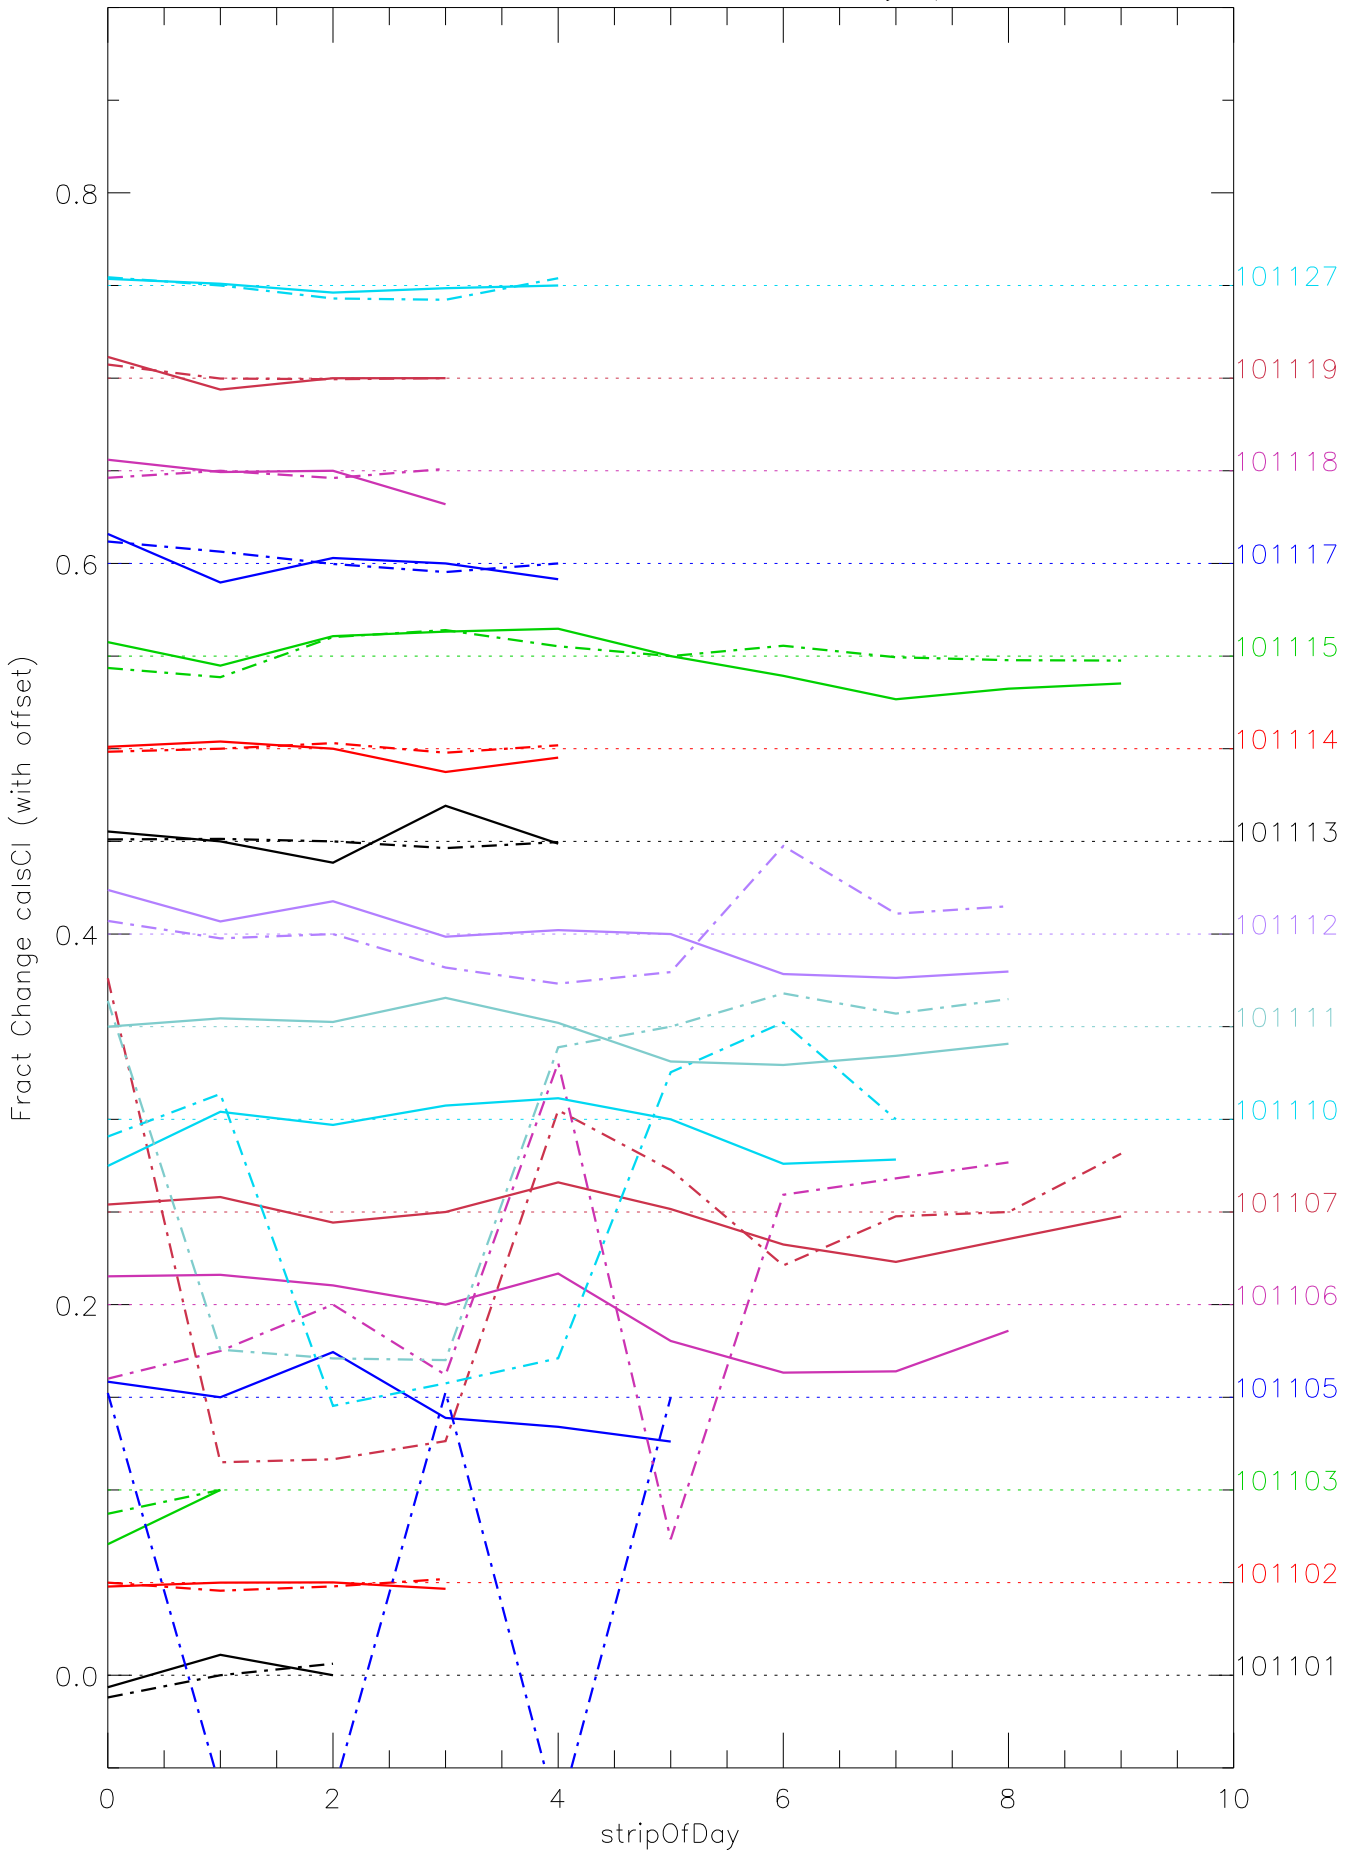

a2048 calsci factors for each day. pixel:0

a2048 calsci factors for each day. pixel:2

a2048 calsci factors for each day. pixel:3

a2048 calsci factors for each day. pixel:4

a2048 calsci factors for each day. pixel:5

a2048 calsci factors for each day. pixel:6