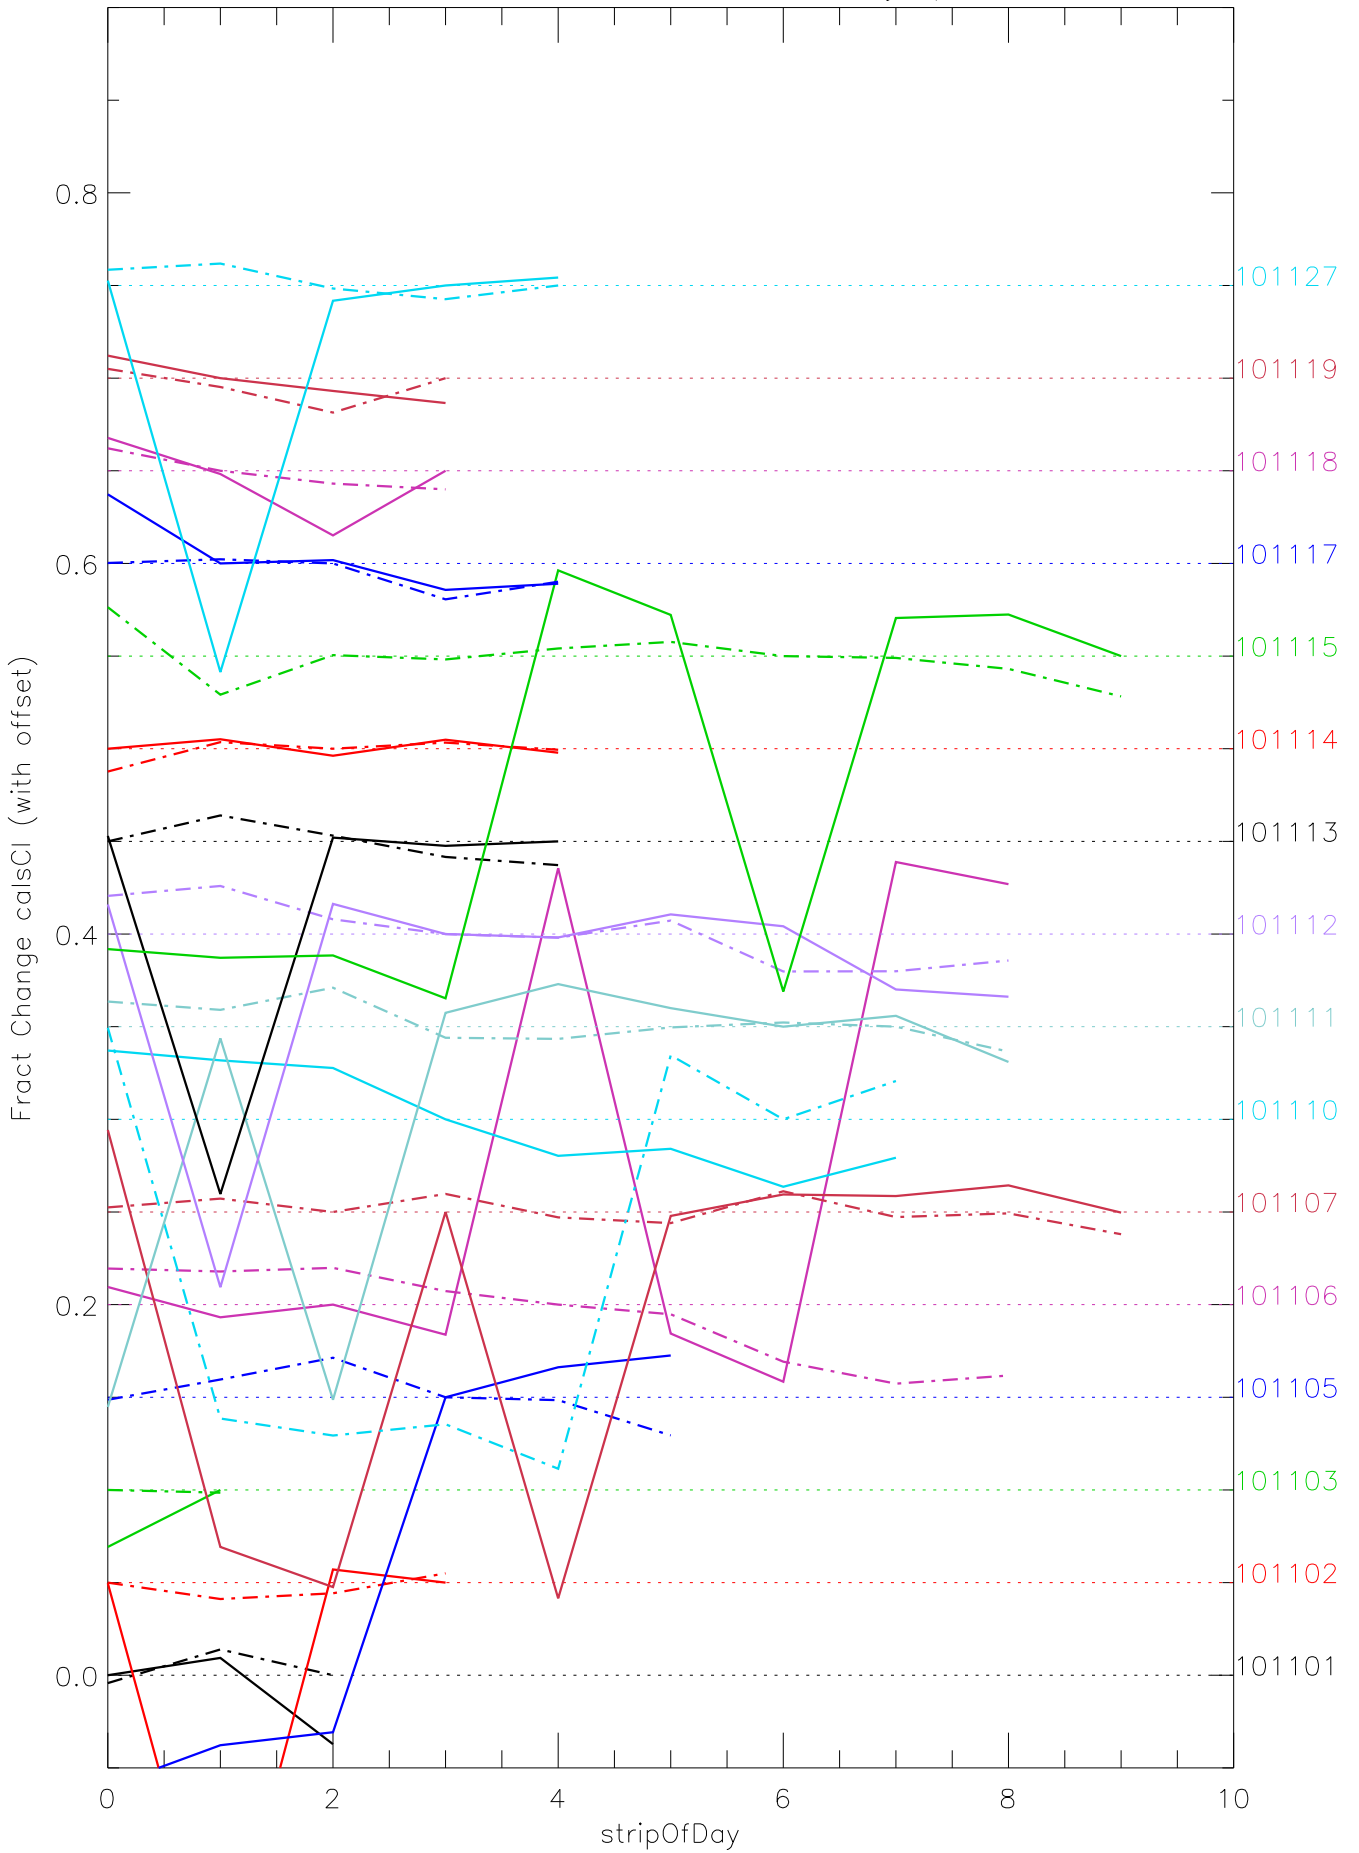

a2048 calsci factors for each day. pixel:0

a2048 calsci factors for each day. pixel:2

a2048 calsci factors for each day. pixel:3

a2048 calsci factors for each day. pixel:4

a2048 calsci factors for each day. pixel:5

a2048 calsci factors for each day. pixel:6