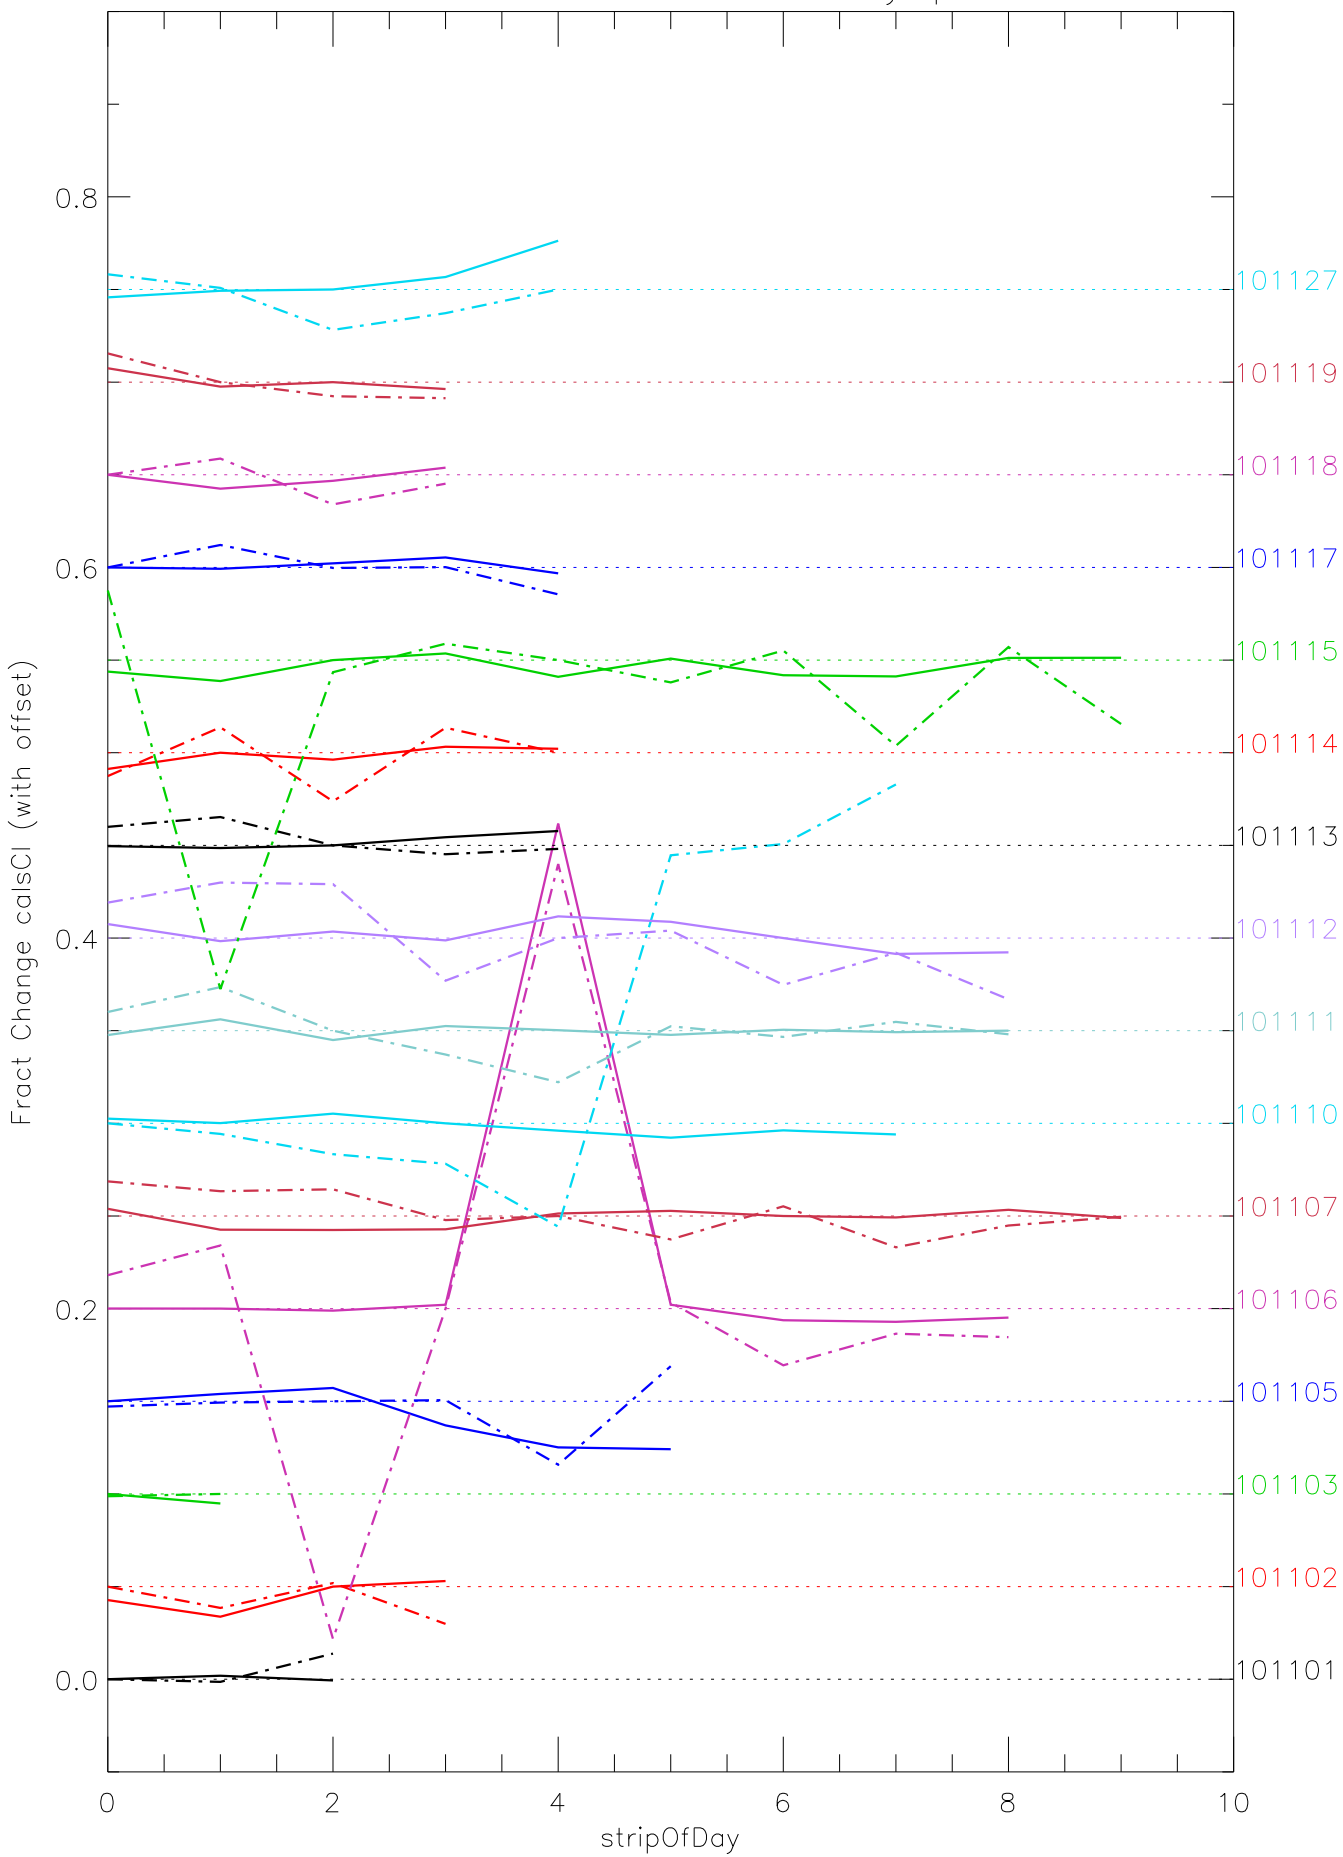

a2048 calsci factors for each day. pixel:0

a2048 calsci factors for each day. pixel:2

a2048 calsci factors for each day. pixel:3

a2048 calsci factors for each day. pixel:4

a2048 calsci factors for each day. pixel:5

a2048 calsci factors for each day. pixel:6