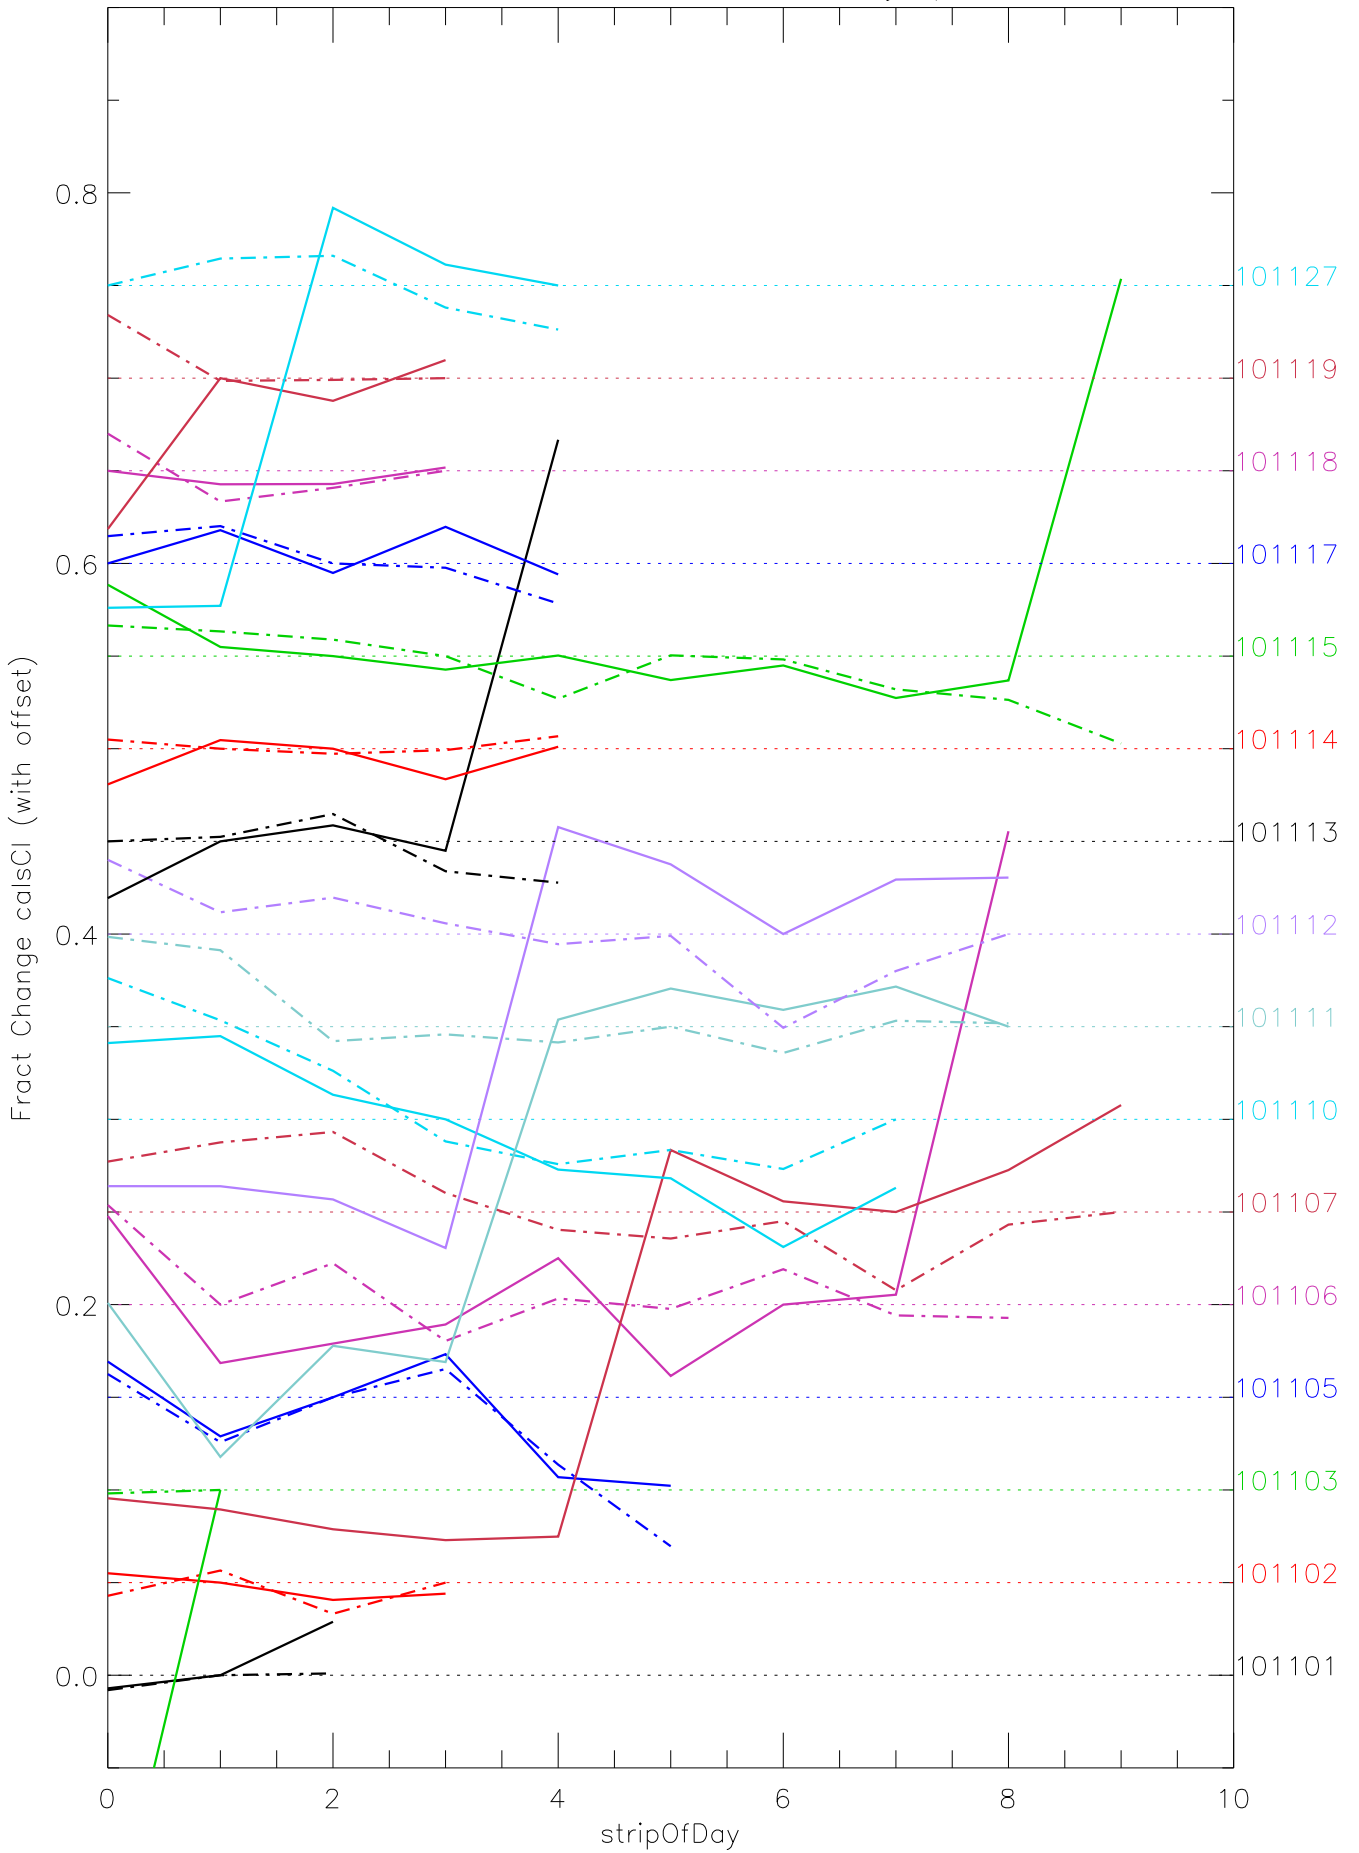

a2048 calsci factors for each day. pixel:0

a2048 calsci factors for each day. pixel:2

a2048 calsci factors for each day. pixel:3

a2048 calsci factors for each day. pixel:4

a2048 calsci factors for each day. pixel:5

a2048 calsci factors for each day. pixel:6