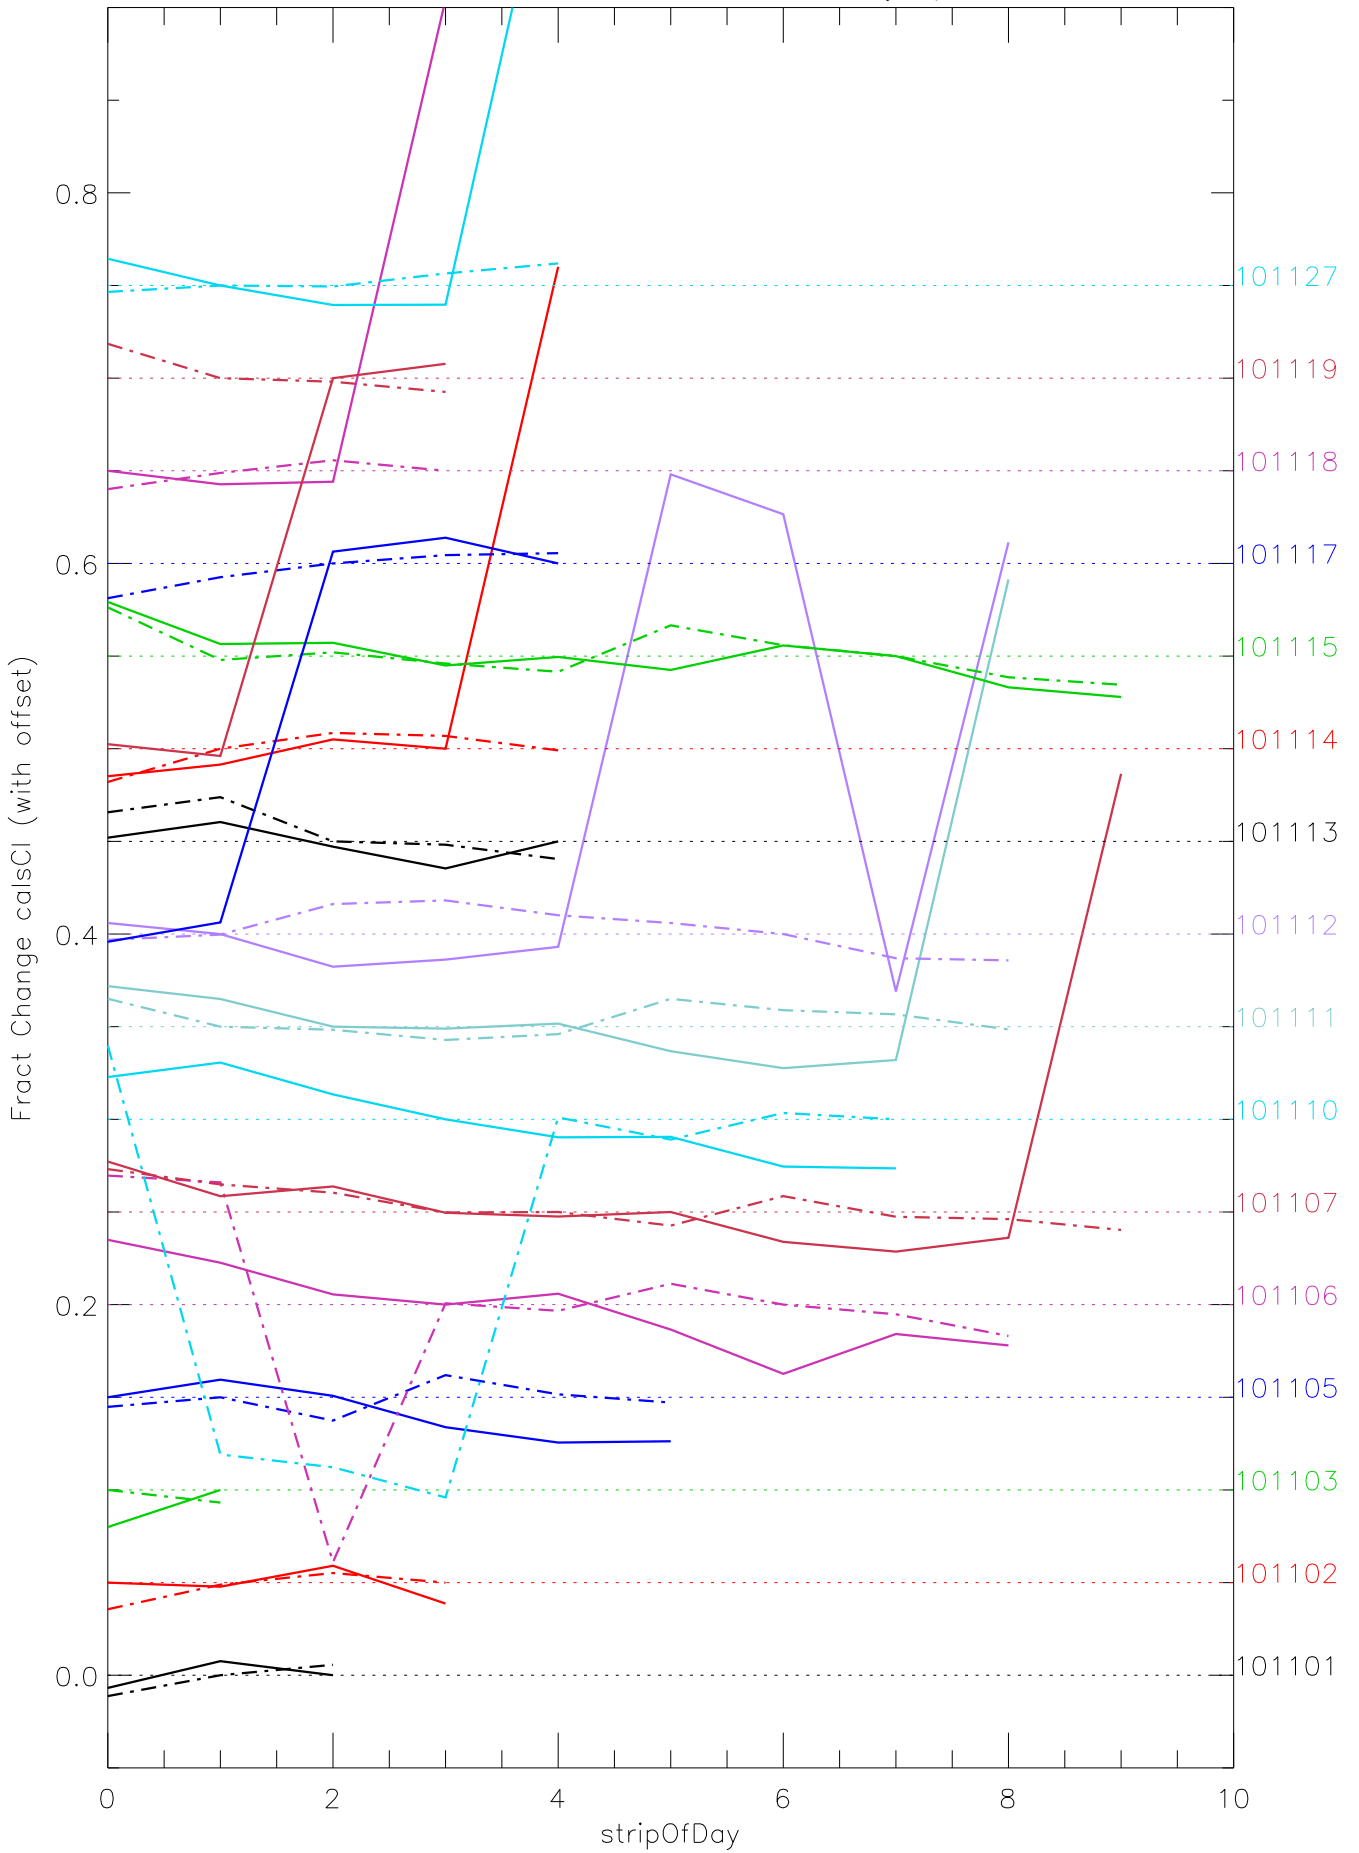

a2048 calsci factors for each day. pixel:0

a2048 calsci factors for each day. pixel:2

a2048 calsci factors for each day. pixel:3

a2048 calsci factors for each day. pixel:4

a2048 calsci factors for each day. pixel:5

a2048 calsci factors for each day. pixel:6