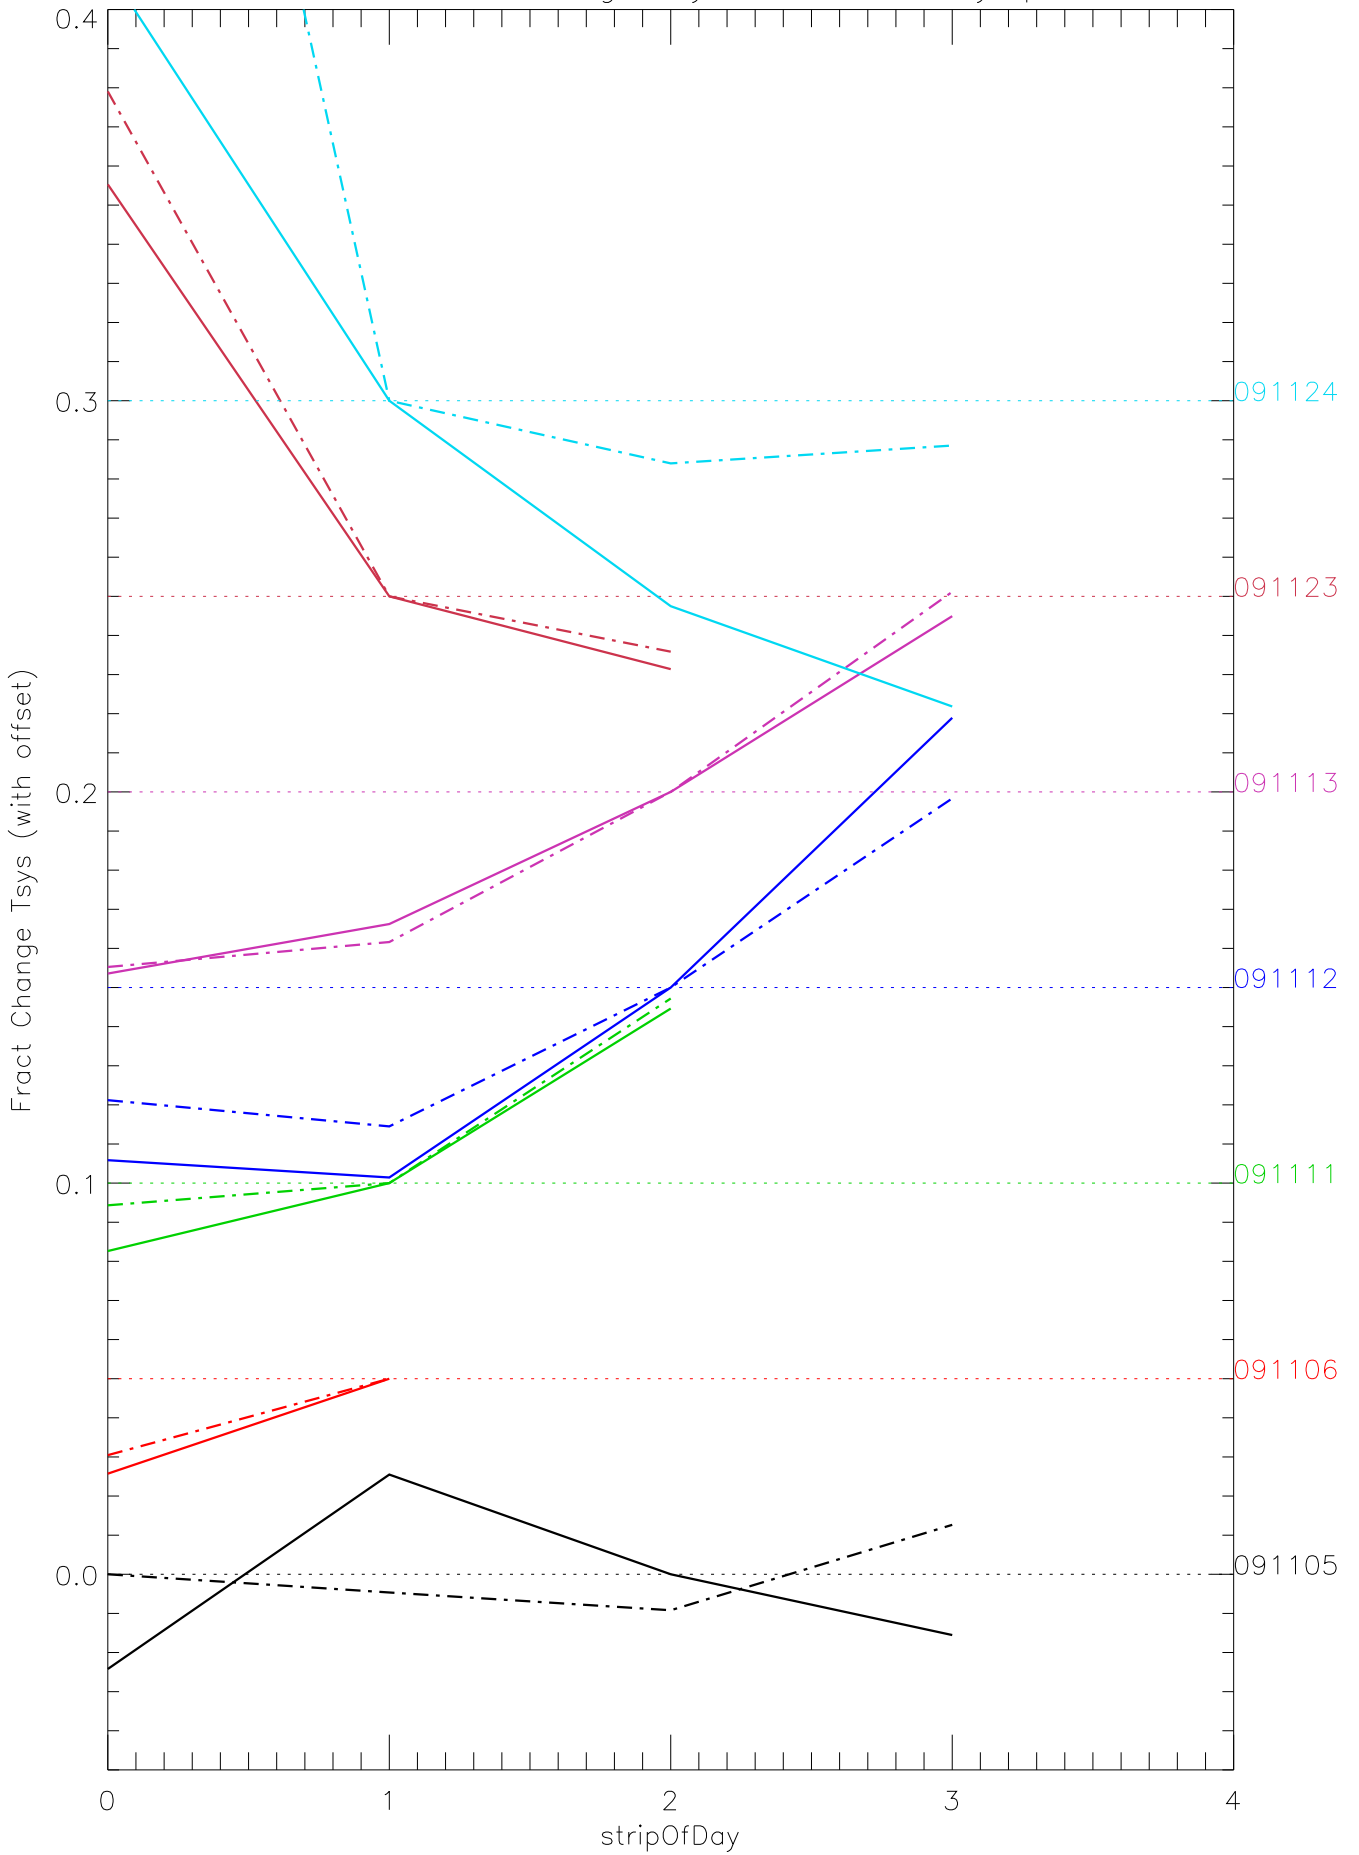

a2048 fractional change TsysK for each day. pixel:0

a2048 fractional change TsysK for each day. pixel:1

a2048 fractional change TsysK for each day. pixel:2

a2048 fractional change TsysK for each day. pixel:3

a2048 fractional change TsysK for each day. pixel:4

a2048 fractional change TsysK for each day. pixel:5

a2048 fractional change TsysK for each day. pixel:6