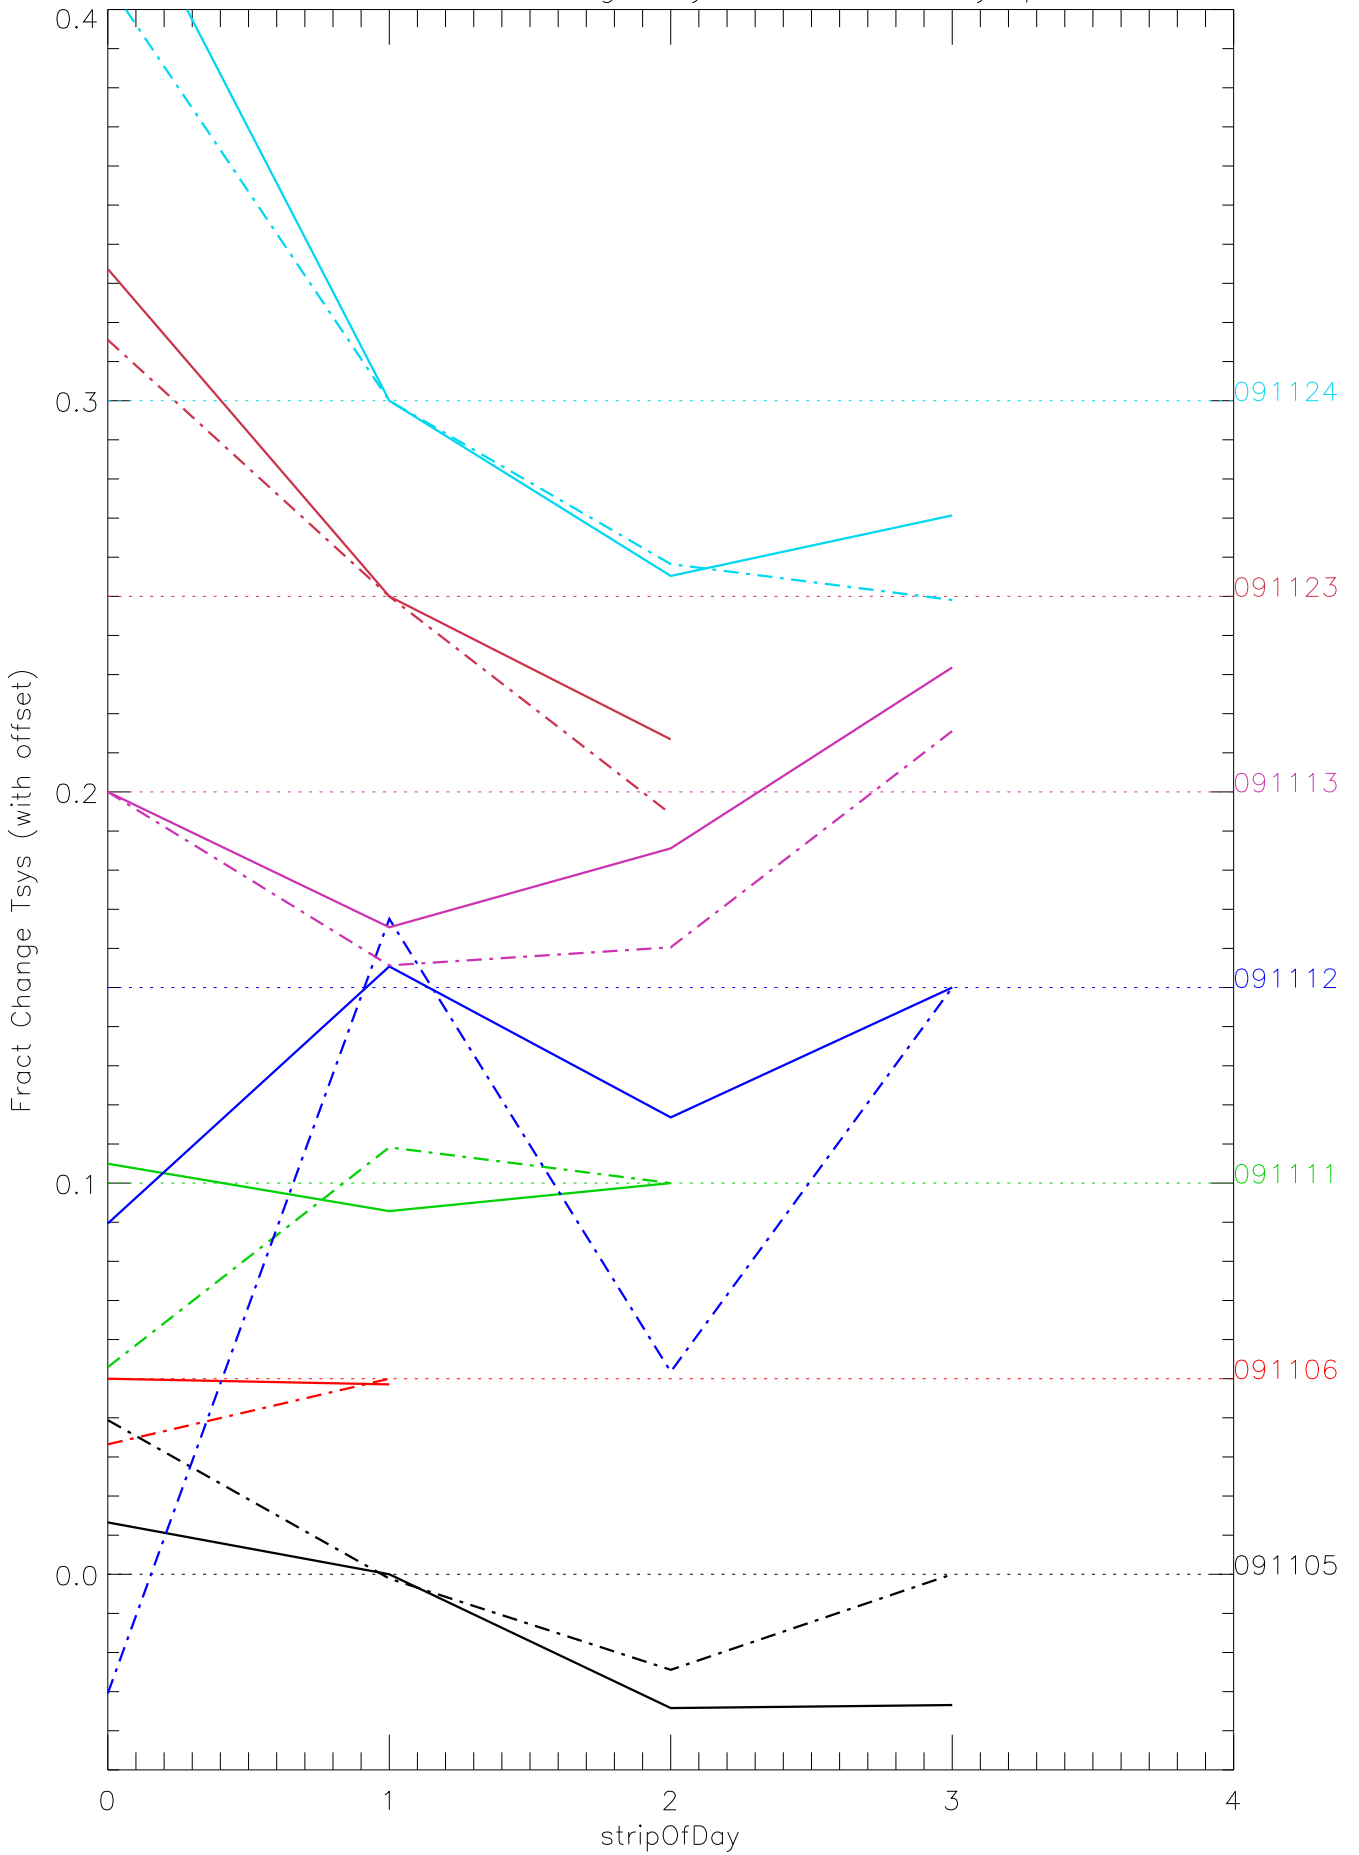

a2048 fractional change TsysK for each day. pixel:0

a2048 fractional change TsysK for each day. pixel:1

a2048 fractional change TsysK for each day. pixel:2

a2048 fractional change TsysK for each day. pixel:3

a2048 fractional change TsysK for each day. pixel:4

a2048 fractional change TsysK for each day. pixel:5

a2048 fractional change TsysK for each day. pixel:6