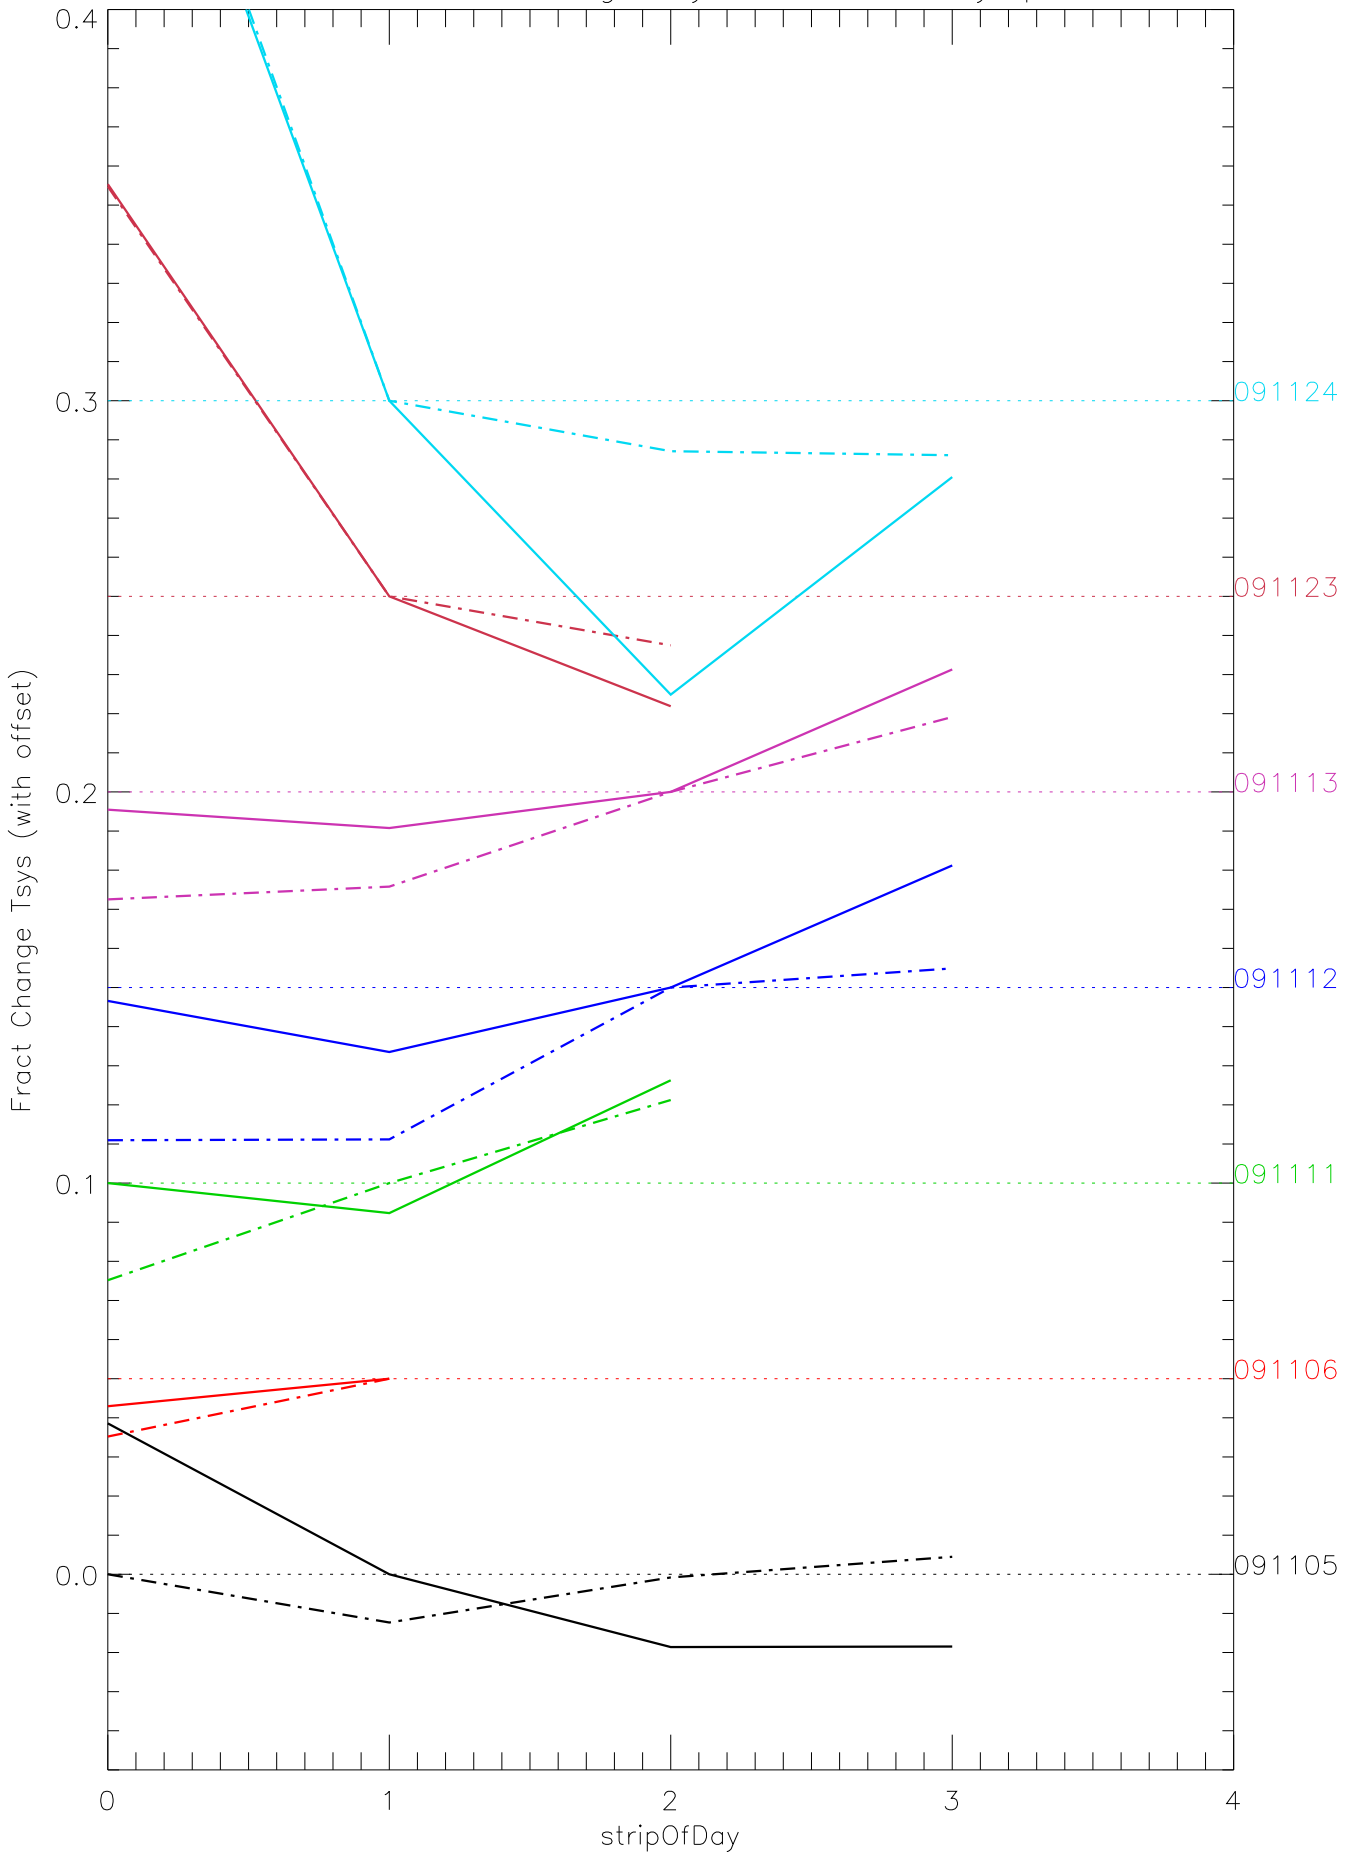

a2048 fractional change TsysK for each day. pixel:0

a2048 fractional change TsysK for each day. pixel:1

a2048 fractional change TsysK for each day. pixel:2

a2048 fractional change TsysK for each day. pixel:3

a2048 fractional change TsysK for each day. pixel:4

a2048 fractional change TsysK for each day. pixel:5

a2048 fractional change TsysK for each day. pixel:6