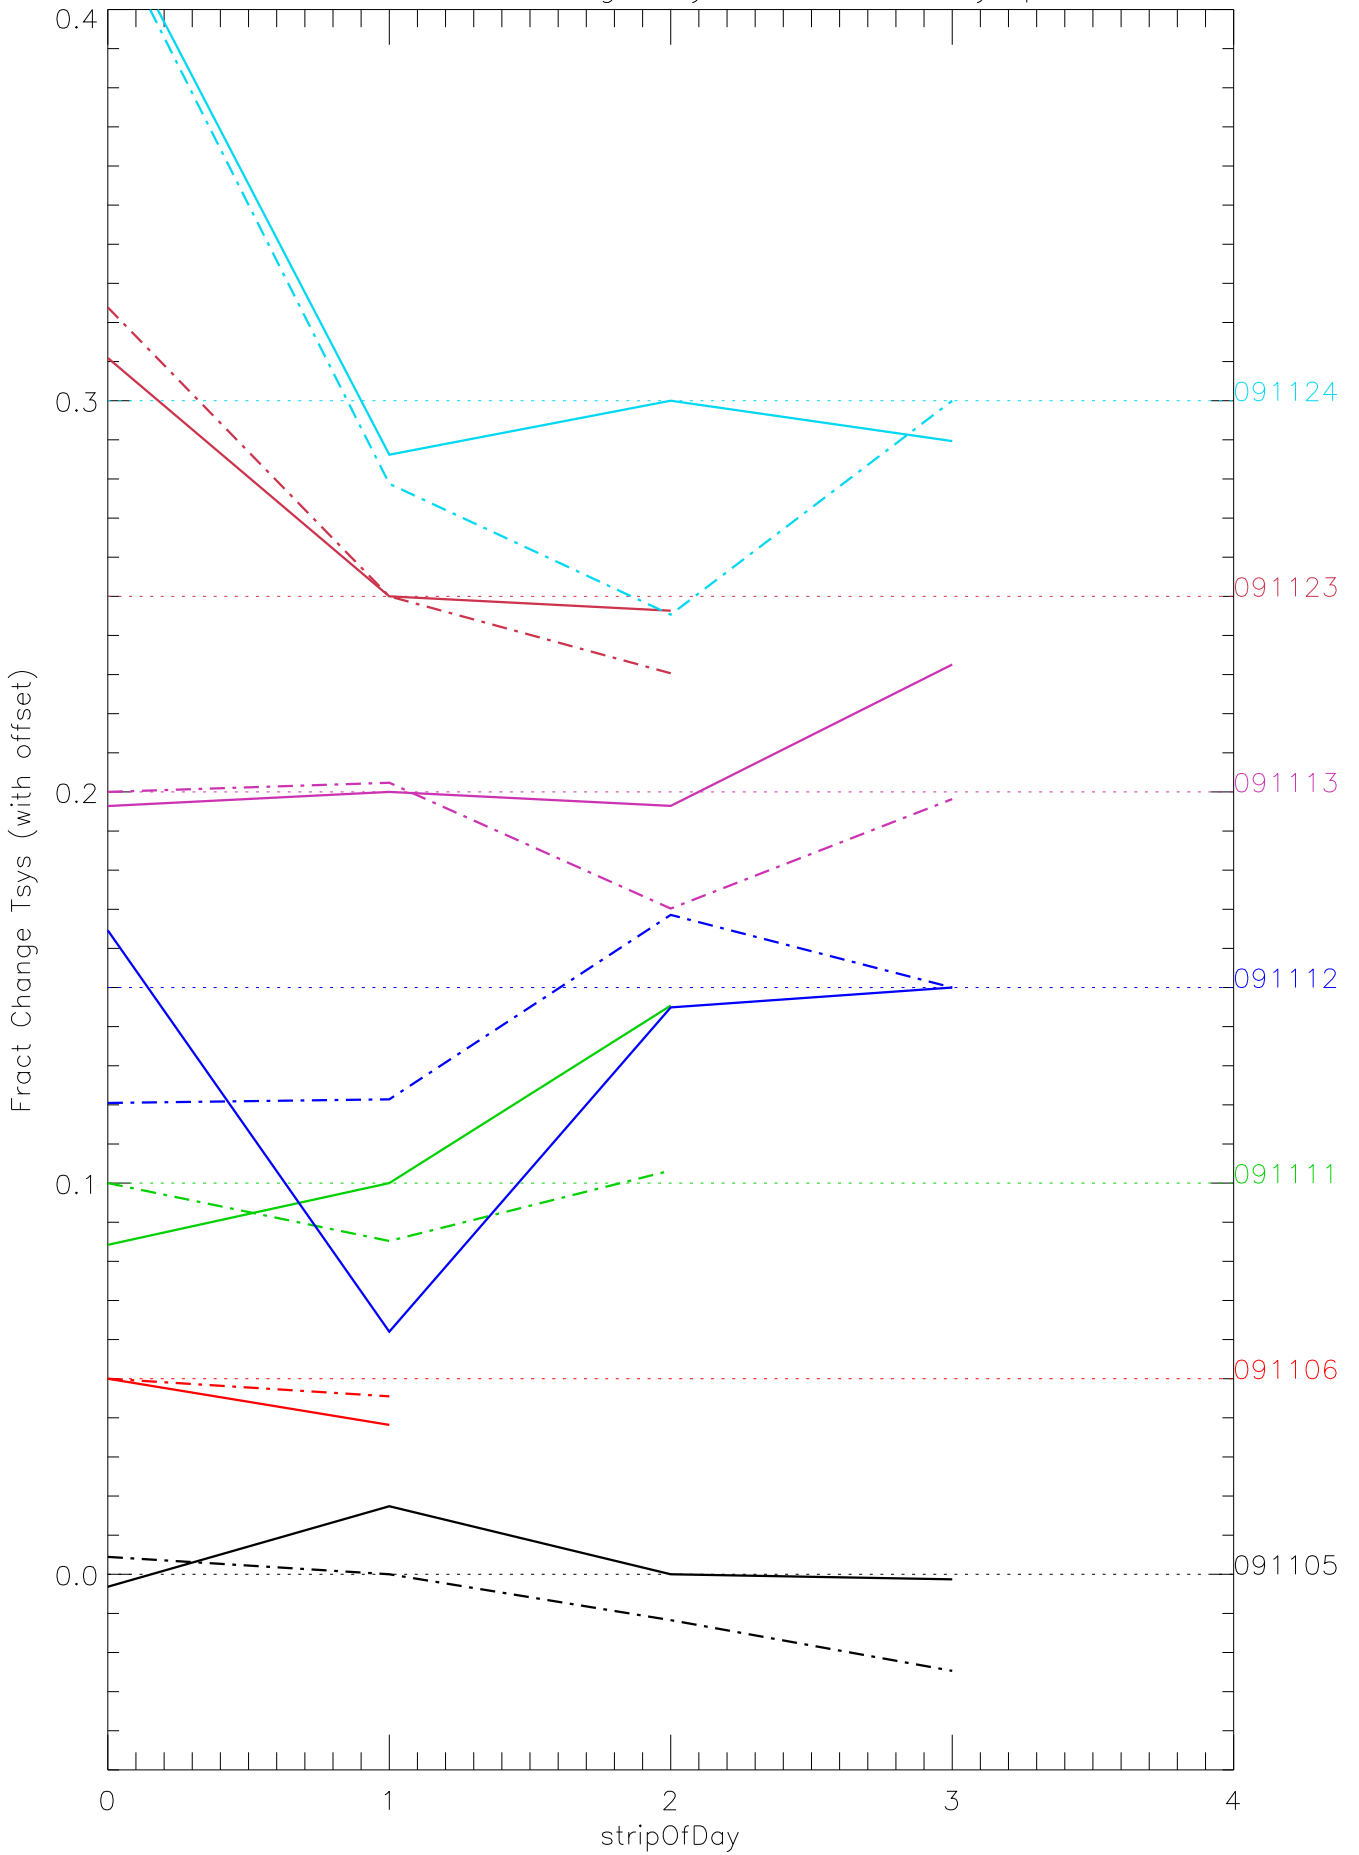

a2048 fractional change TsysK for each day. pixel:0

a2048 fractional change TsysK for each day. pixel:1

a2048 fractional change TsysK for each day. pixel:2

a2048 fractional change TsysK for each day. pixel:3

a2048 fractional change TsysK for each day. pixel:4

a2048 fractional change TsysK for each day. pixel:5

a2048 fractional change TsysK for each day. pixel:6