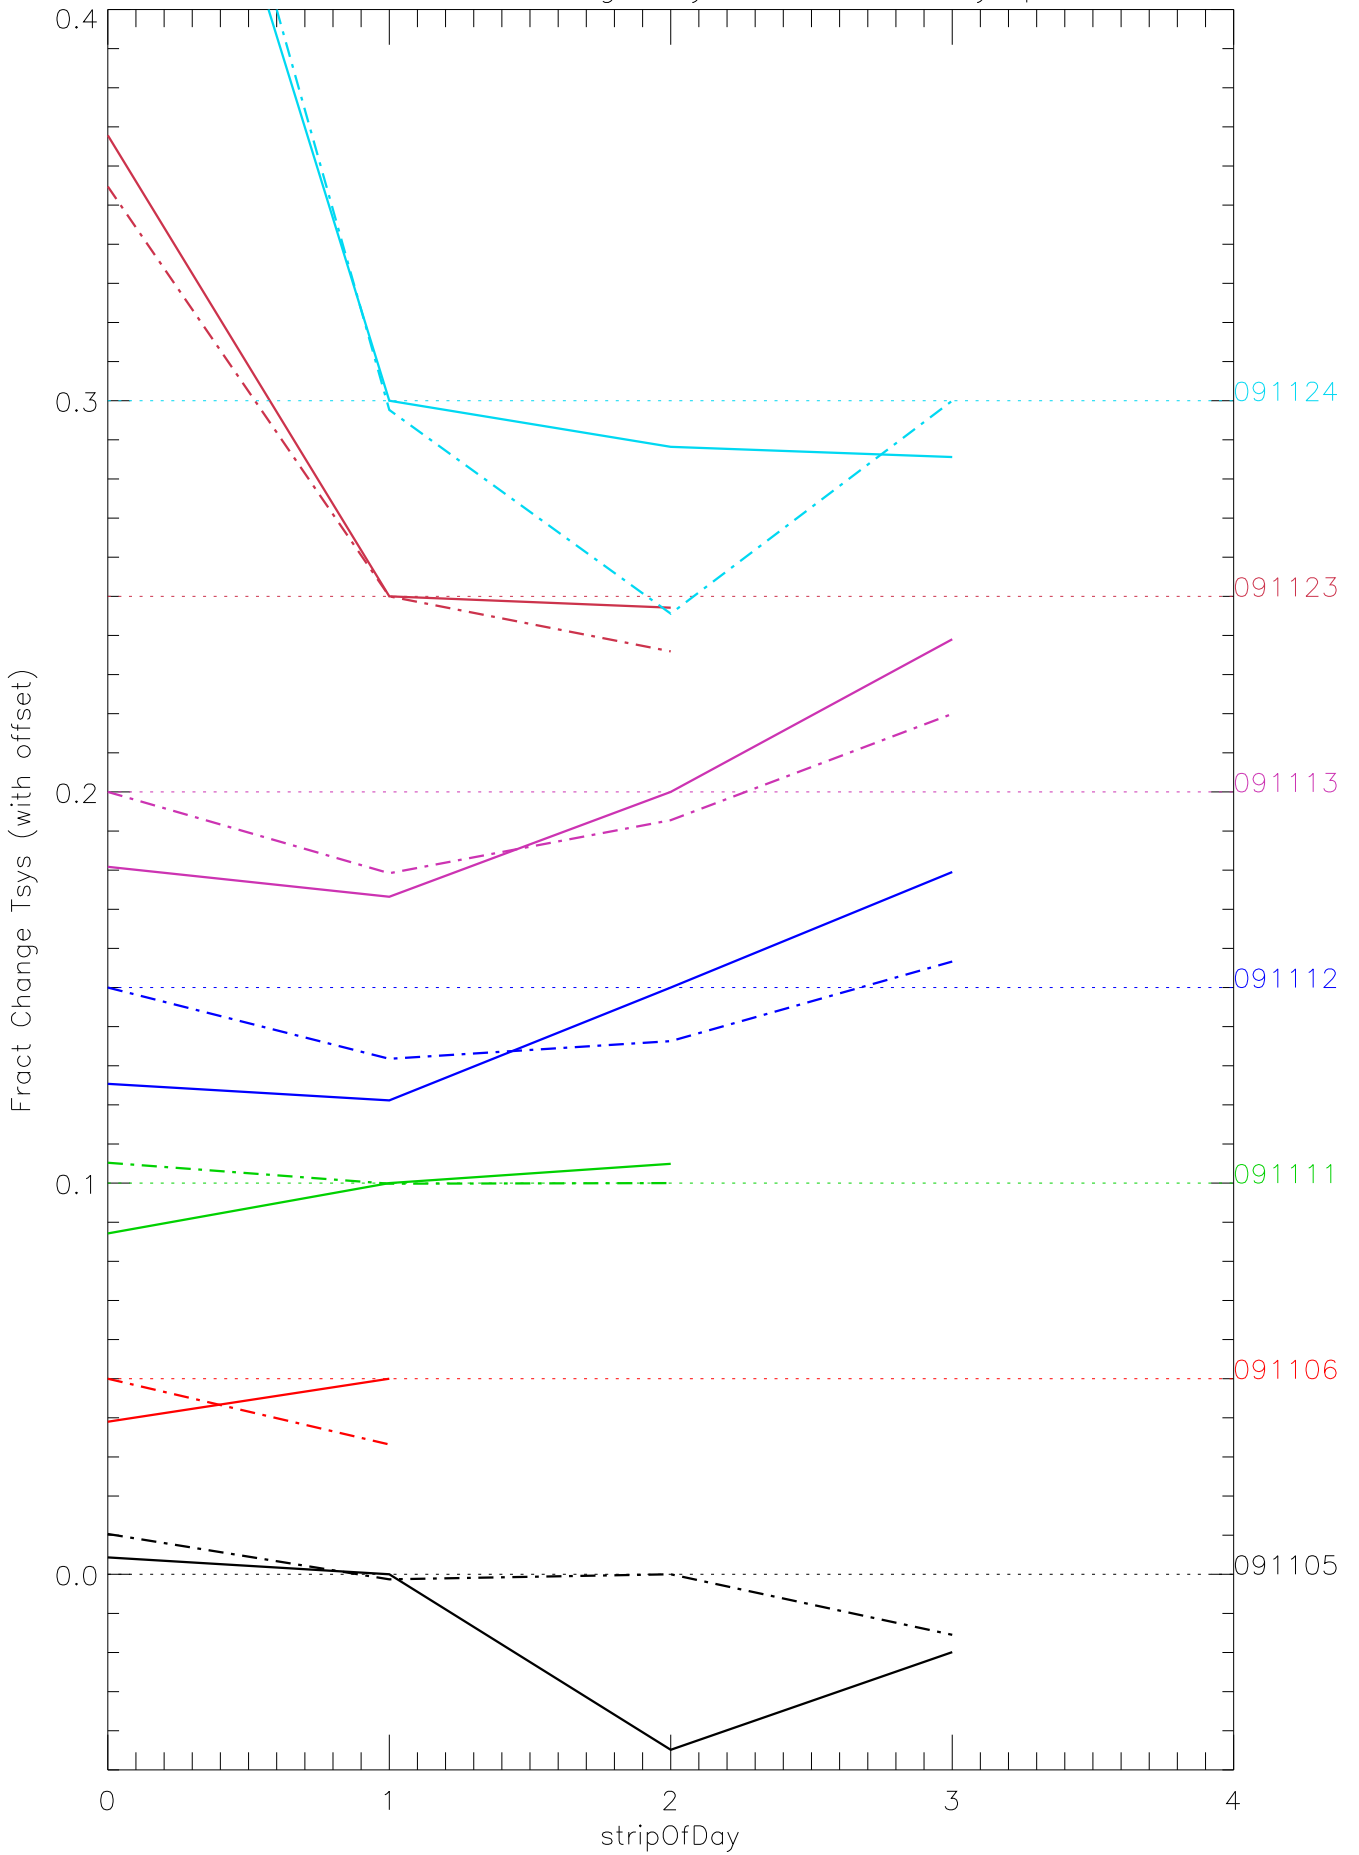

a2048 fractional change TsysK for each day. pixel:0

a2048 fractional change TsysK for each day. pixel:1

a2048 fractional change TsysK for each day. pixel:2

a2048 fractional change TsysK for each day. pixel:3

a2048 fractional change TsysK for each day. pixel:4

a2048 fractional change TsysK for each day. pixel:5

a2048 fractional change TsysK for each day. pixel:6