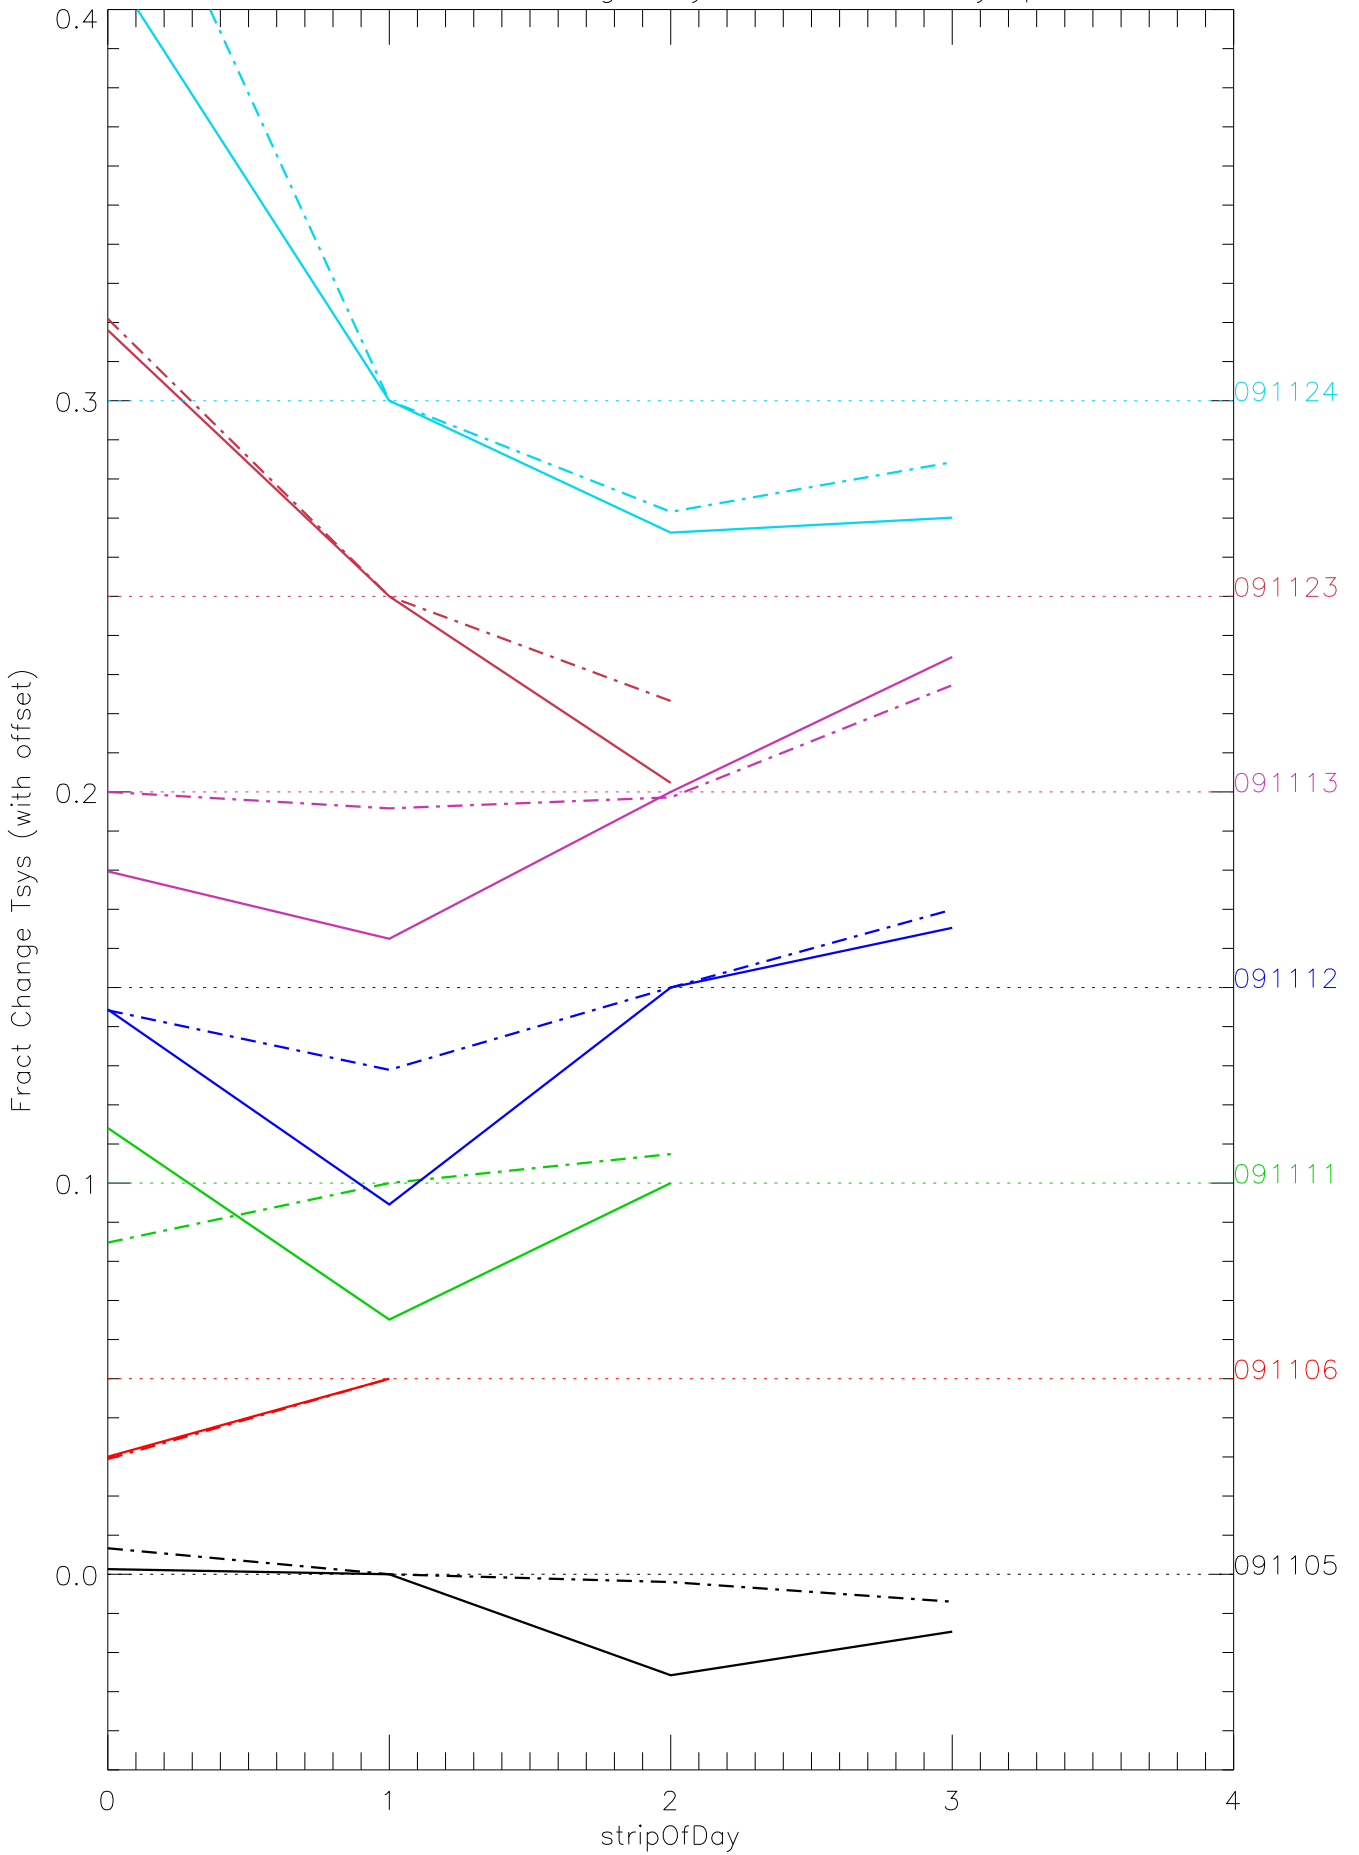

a2048 fractional change TsysK for each day. pixel:0

a2048 fractional change TsysK for each day. pixel:1

a2048 fractional change TsysK for each day. pixel:2

a2048 fractional change TsysK for each day. pixel:3

a2048 fractional change TsysK for each day. pixel:4

a2048 fractional change TsysK for each day. pixel:5

a2048 fractional change TsysK for each day. pixel:6