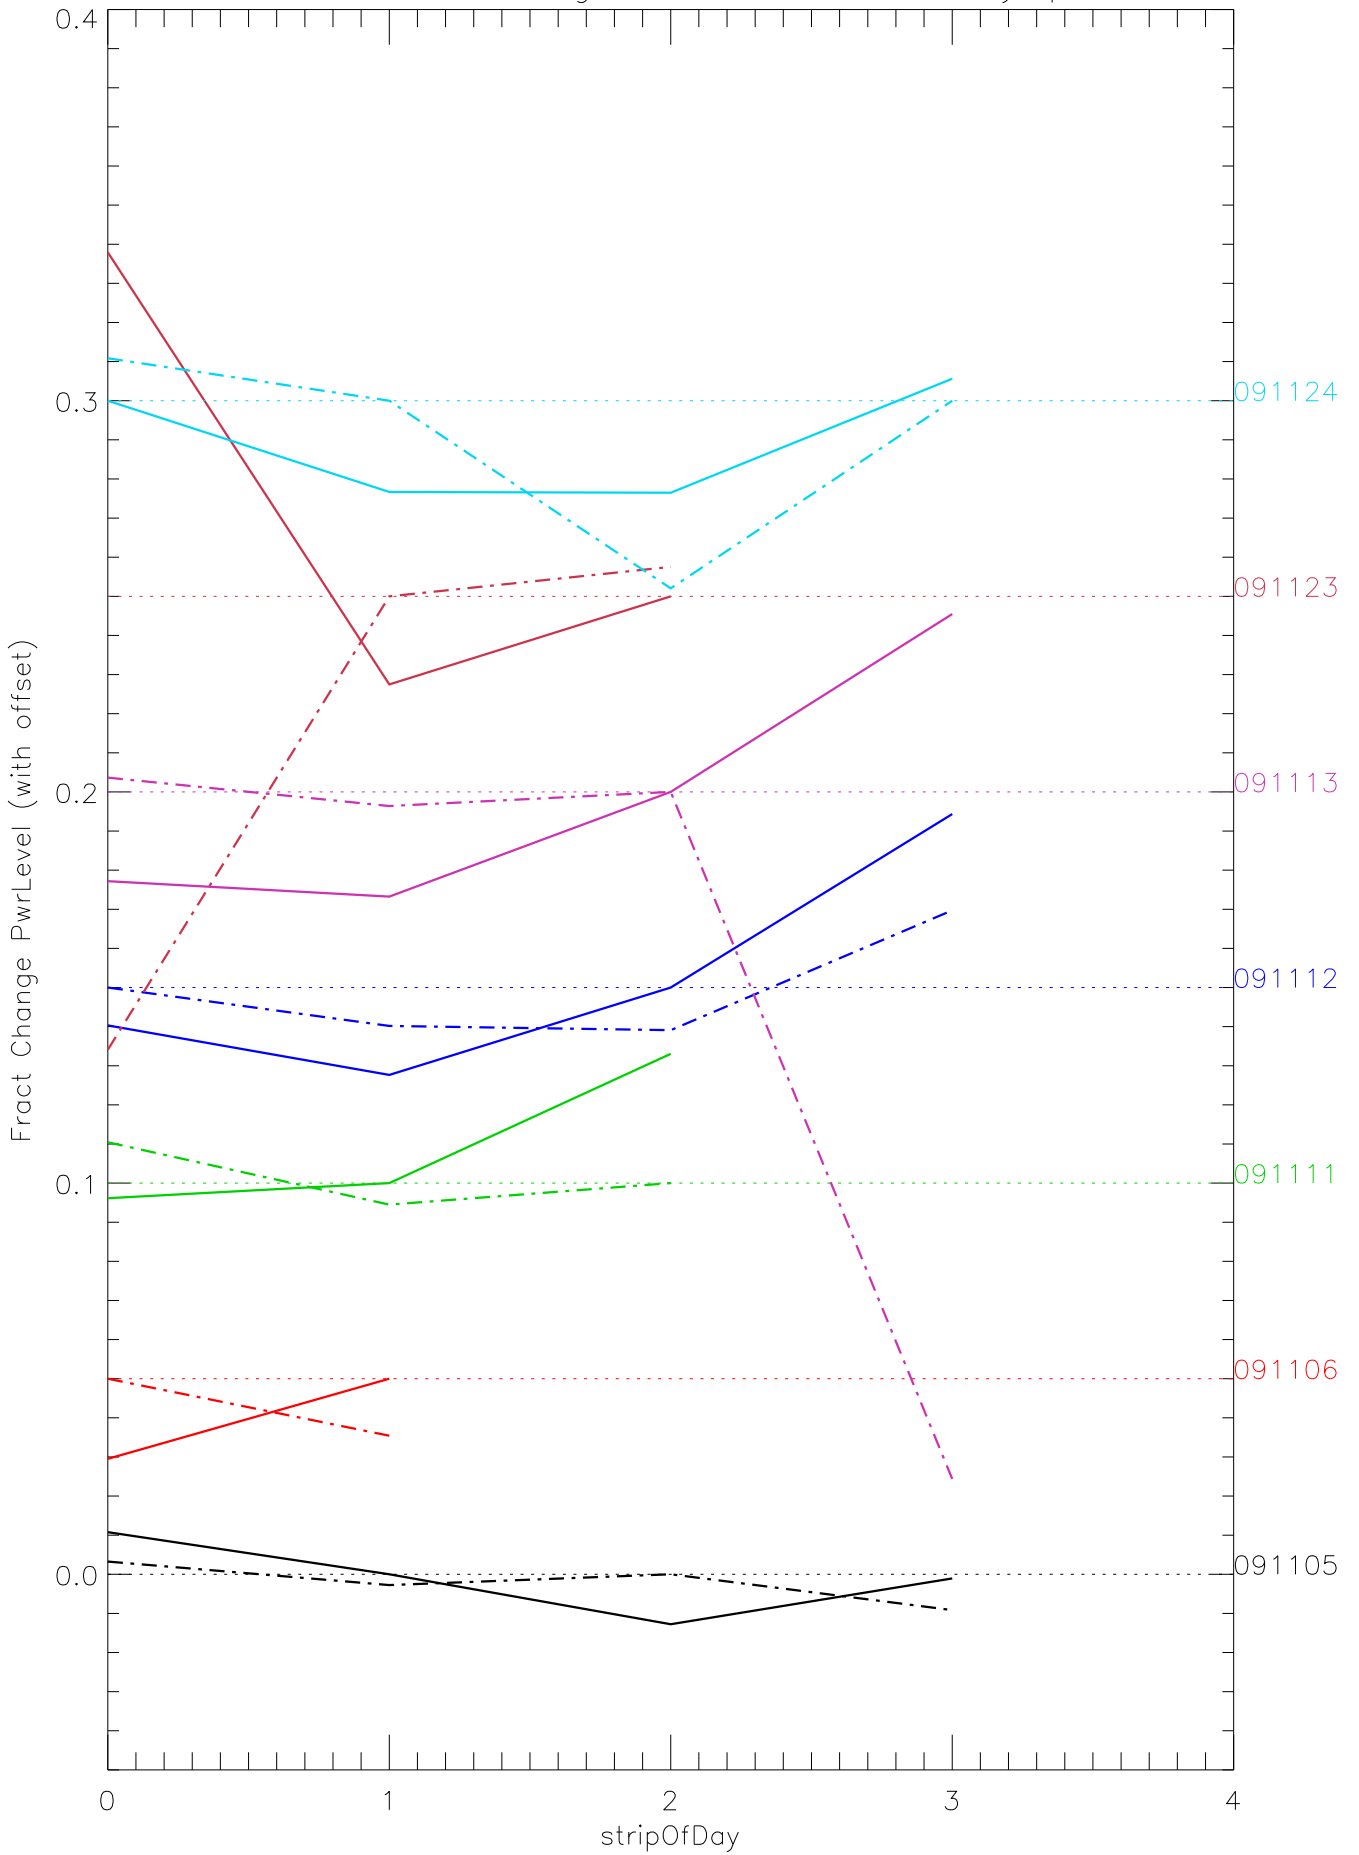

a2048 fractional change PwrLevel for each day. pixel:0

a2048 fractional change PwrLevel for each day. pixel:1

a2048 fractional change PwrLevel for each day. pixel:2

a2048 fractional change PwrLevel for each day. pixel:3

a2048 fractional change PwrLevel for each day. pixel:4

a2048 fractional change PwrLevel for each day. pixel:5

a2048 fractional change PwrLevel for each day. pixel:6