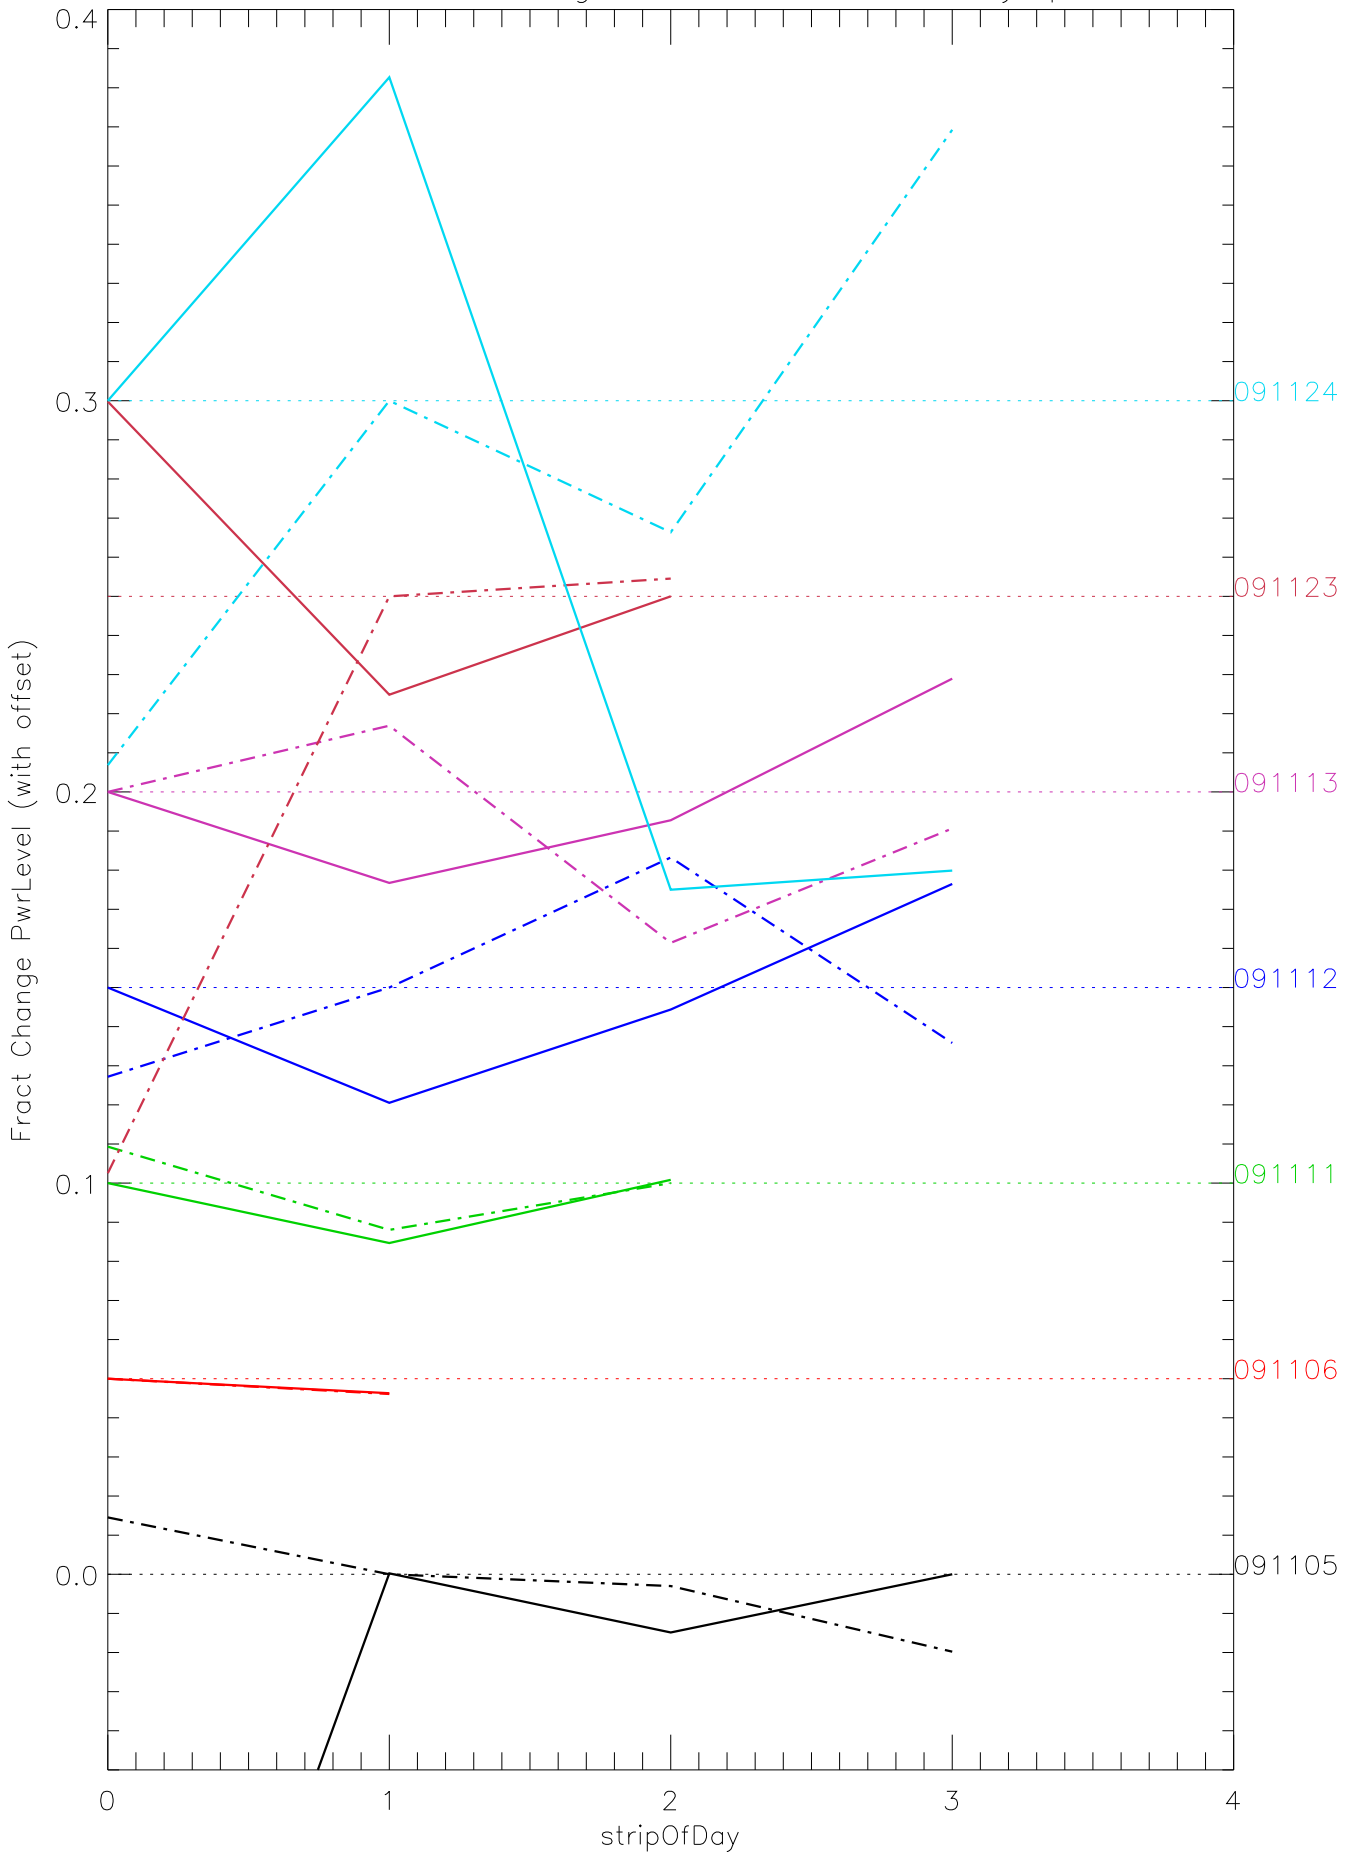

a2048 fractional change PwrLevel for each day. pixel:0

a2048 fractional change PwrLevel for each day. pixel:1

a2048 fractional change PwrLevel for each day. pixel:2

a2048 fractional change PwrLevel for each day. pixel:3

a2048 fractional change PwrLevel for each day. pixel:4

a2048 fractional change PwrLevel for each day. pixel:5

a2048 fractional change PwrLevel for each day. pixel:6