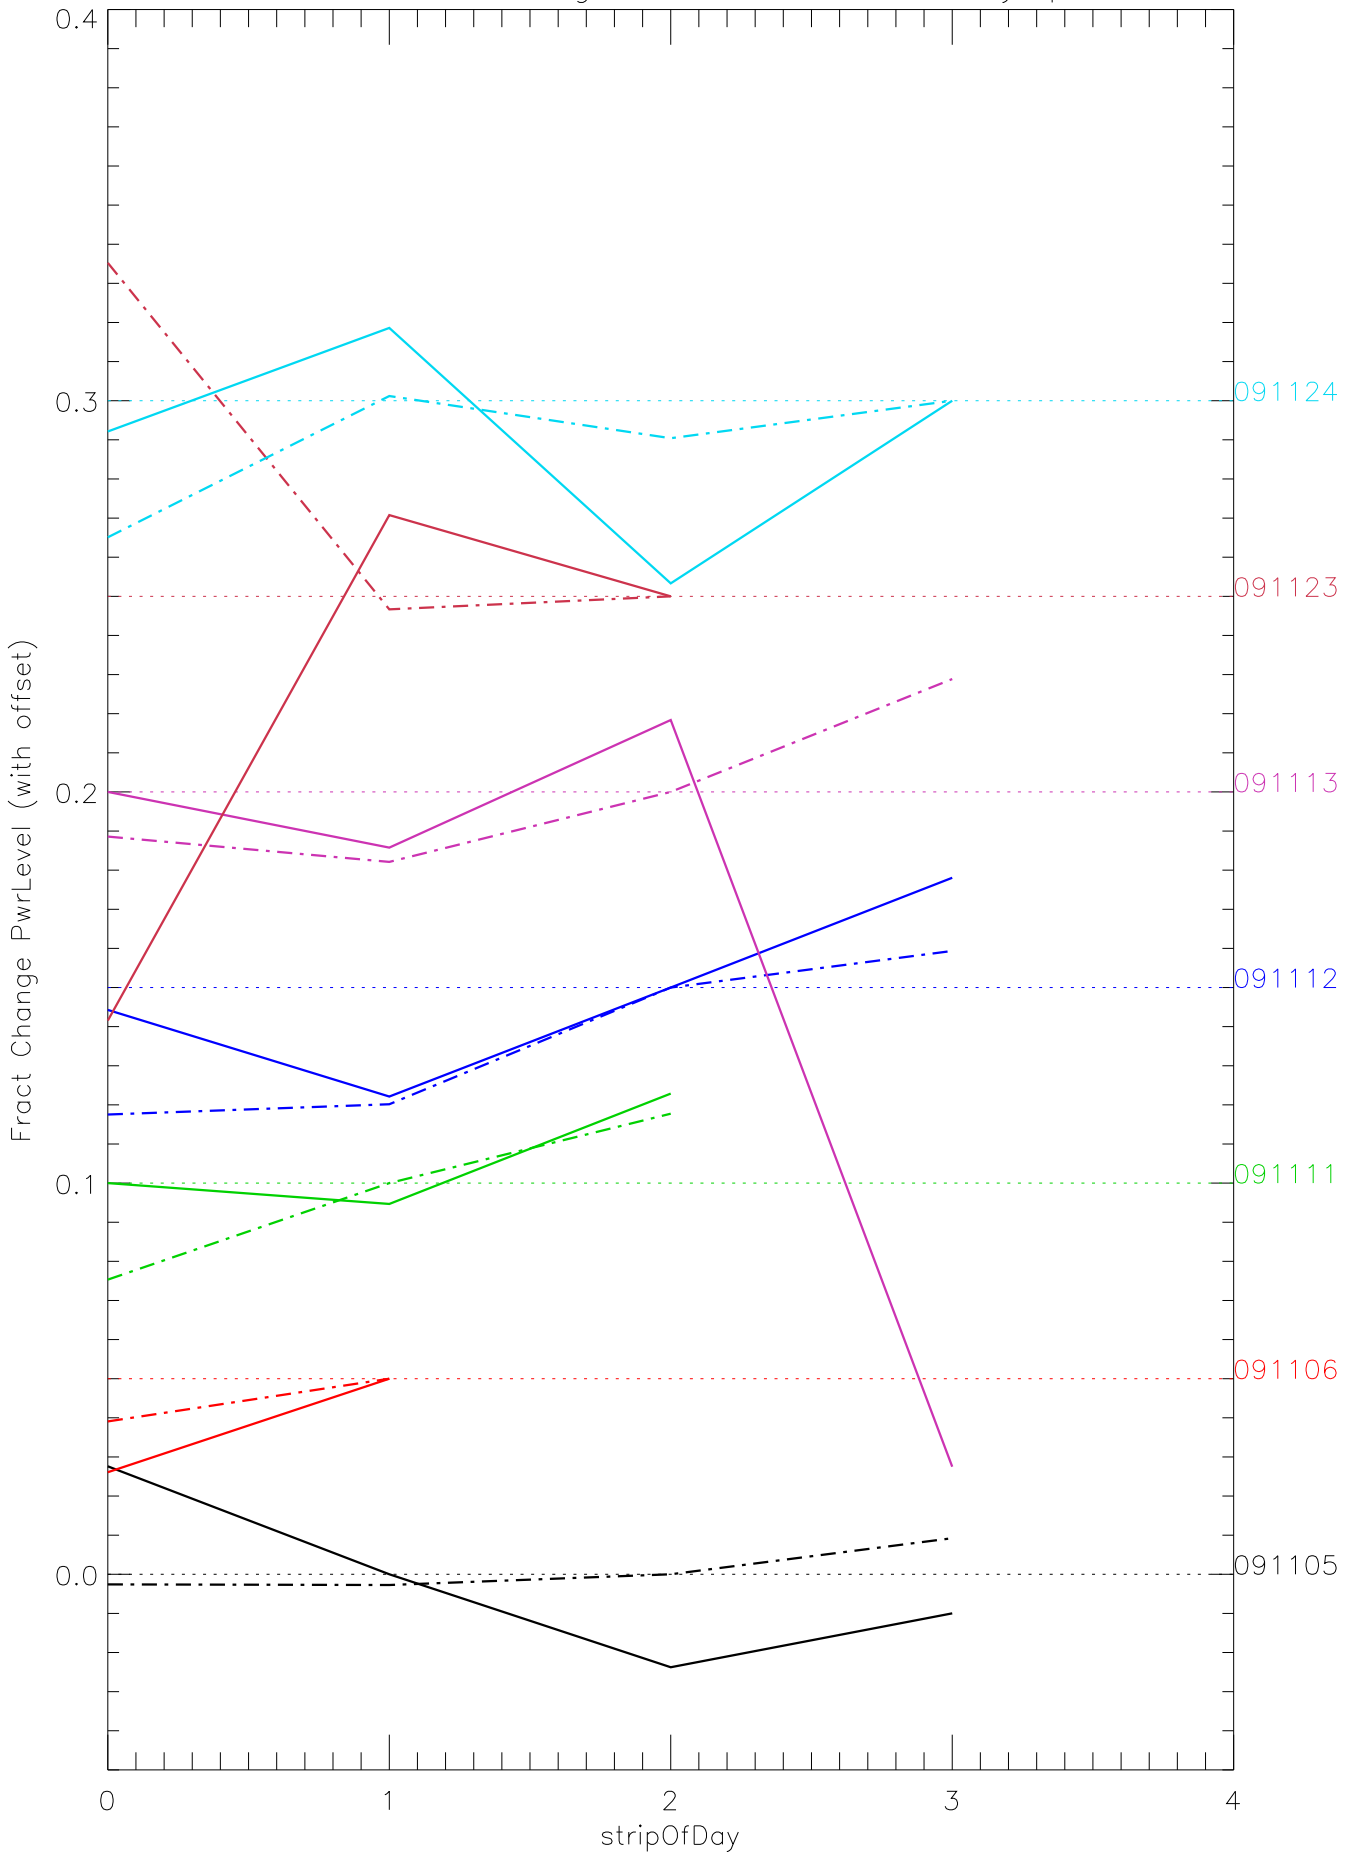

a2048 fractional change PwrLevel for each day. pixel:0

a2048 fractional change PwrLevel for each day. pixel:1

a2048 fractional change PwrLevel for each day. pixel:2

a2048 fractional change PwrLevel for each day. pixel:3

a2048 fractional change PwrLevel for each day. pixel:4

a2048 fractional change PwrLevel for each day. pixel:5

a2048 fractional change PwrLevel for each day. pixel:6