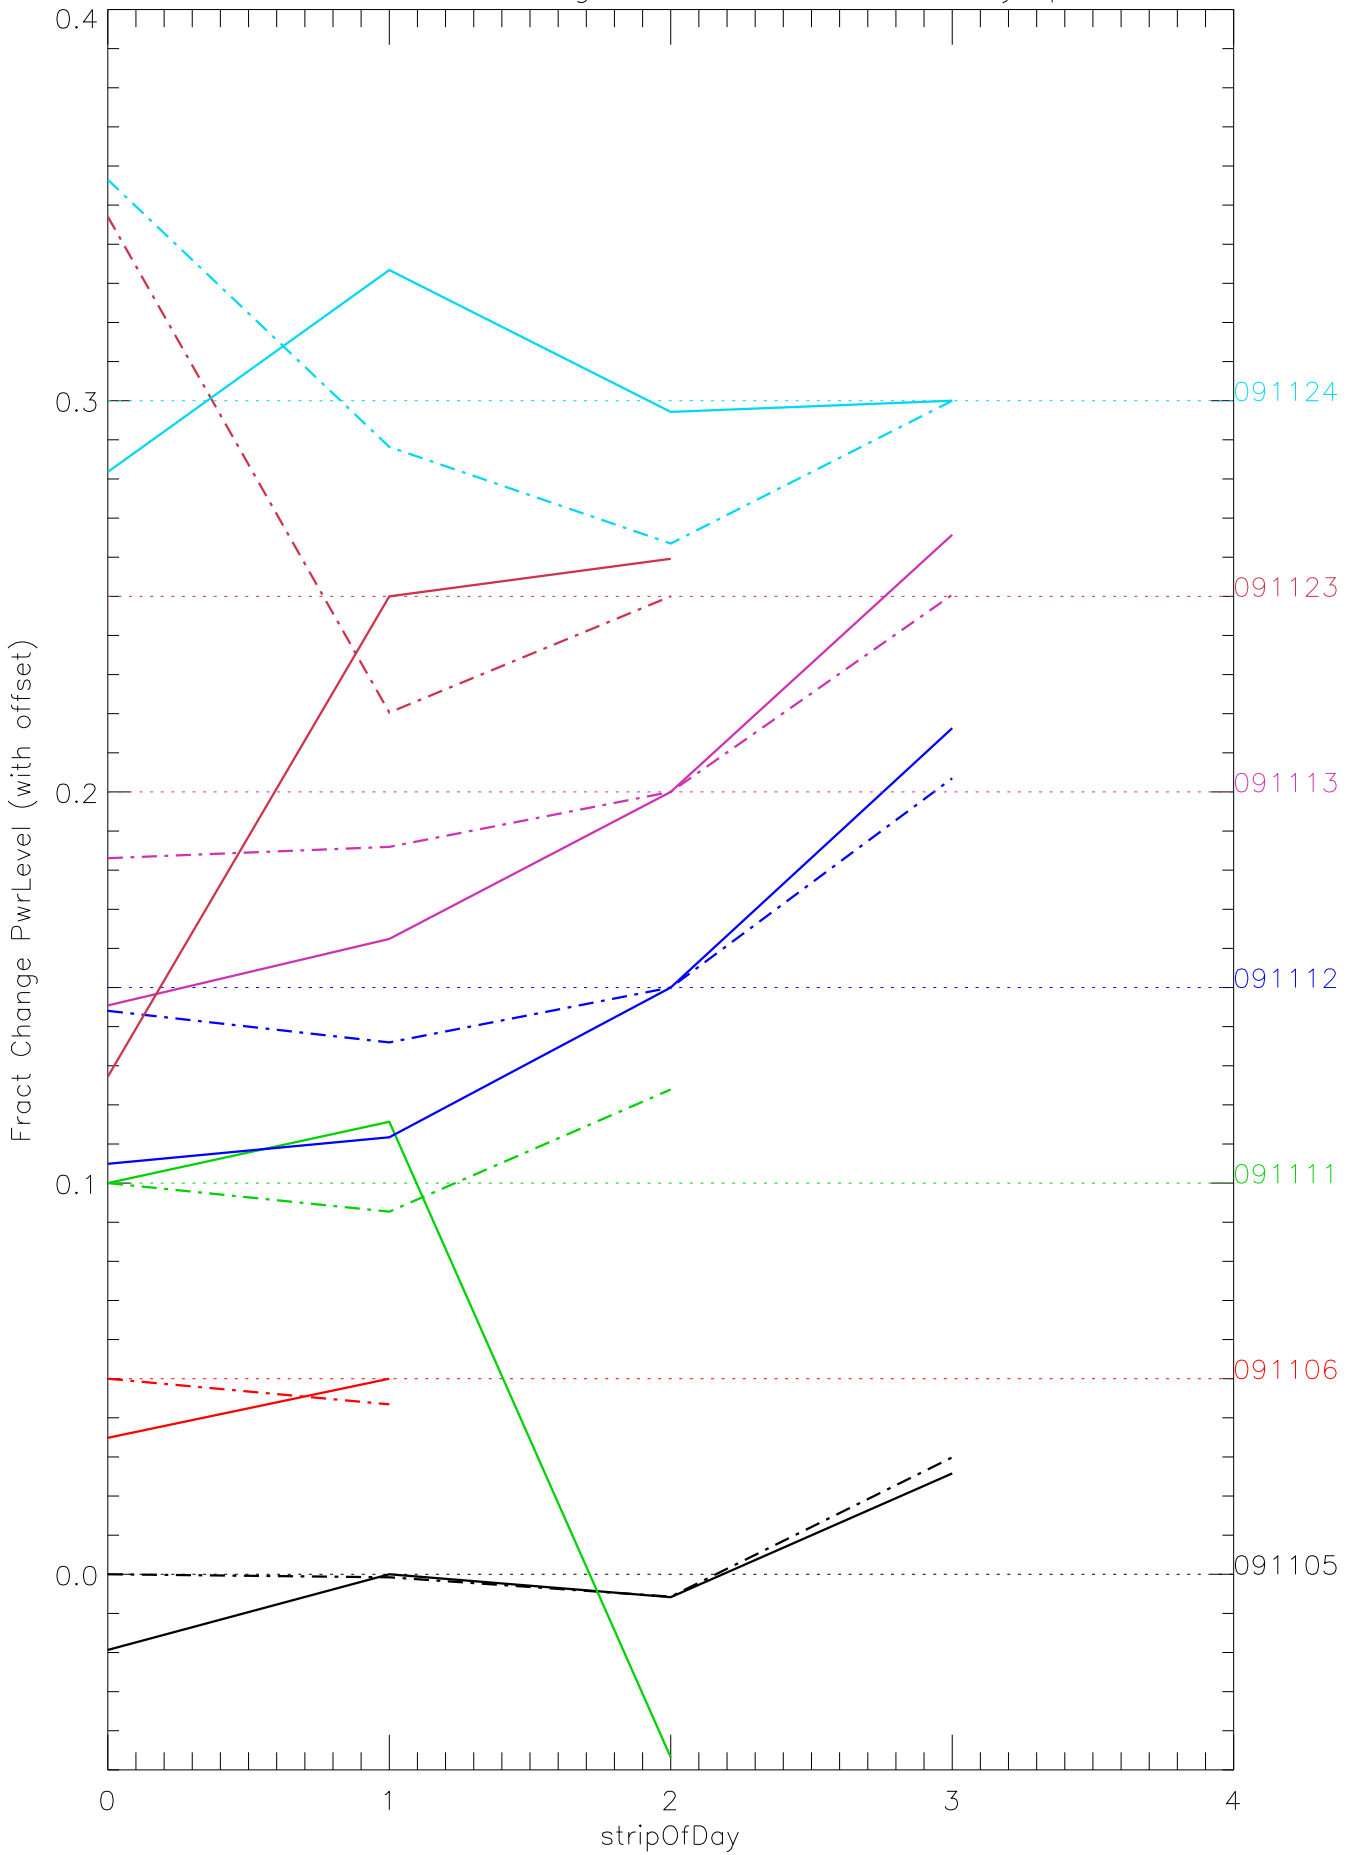

a2048 fractional change PwrLevel for each day. pixel:0

a2048 fractional change PwrLevel for each day. pixel:1

a2048 fractional change PwrLevel for each day. pixel:2

a2048 fractional change PwrLevel for each day. pixel:3

a2048 fractional change PwrLevel for each day. pixel:4

a2048 fractional change PwrLevel for each day. pixel:5

a2048 fractional change PwrLevel for each day. pixel:6