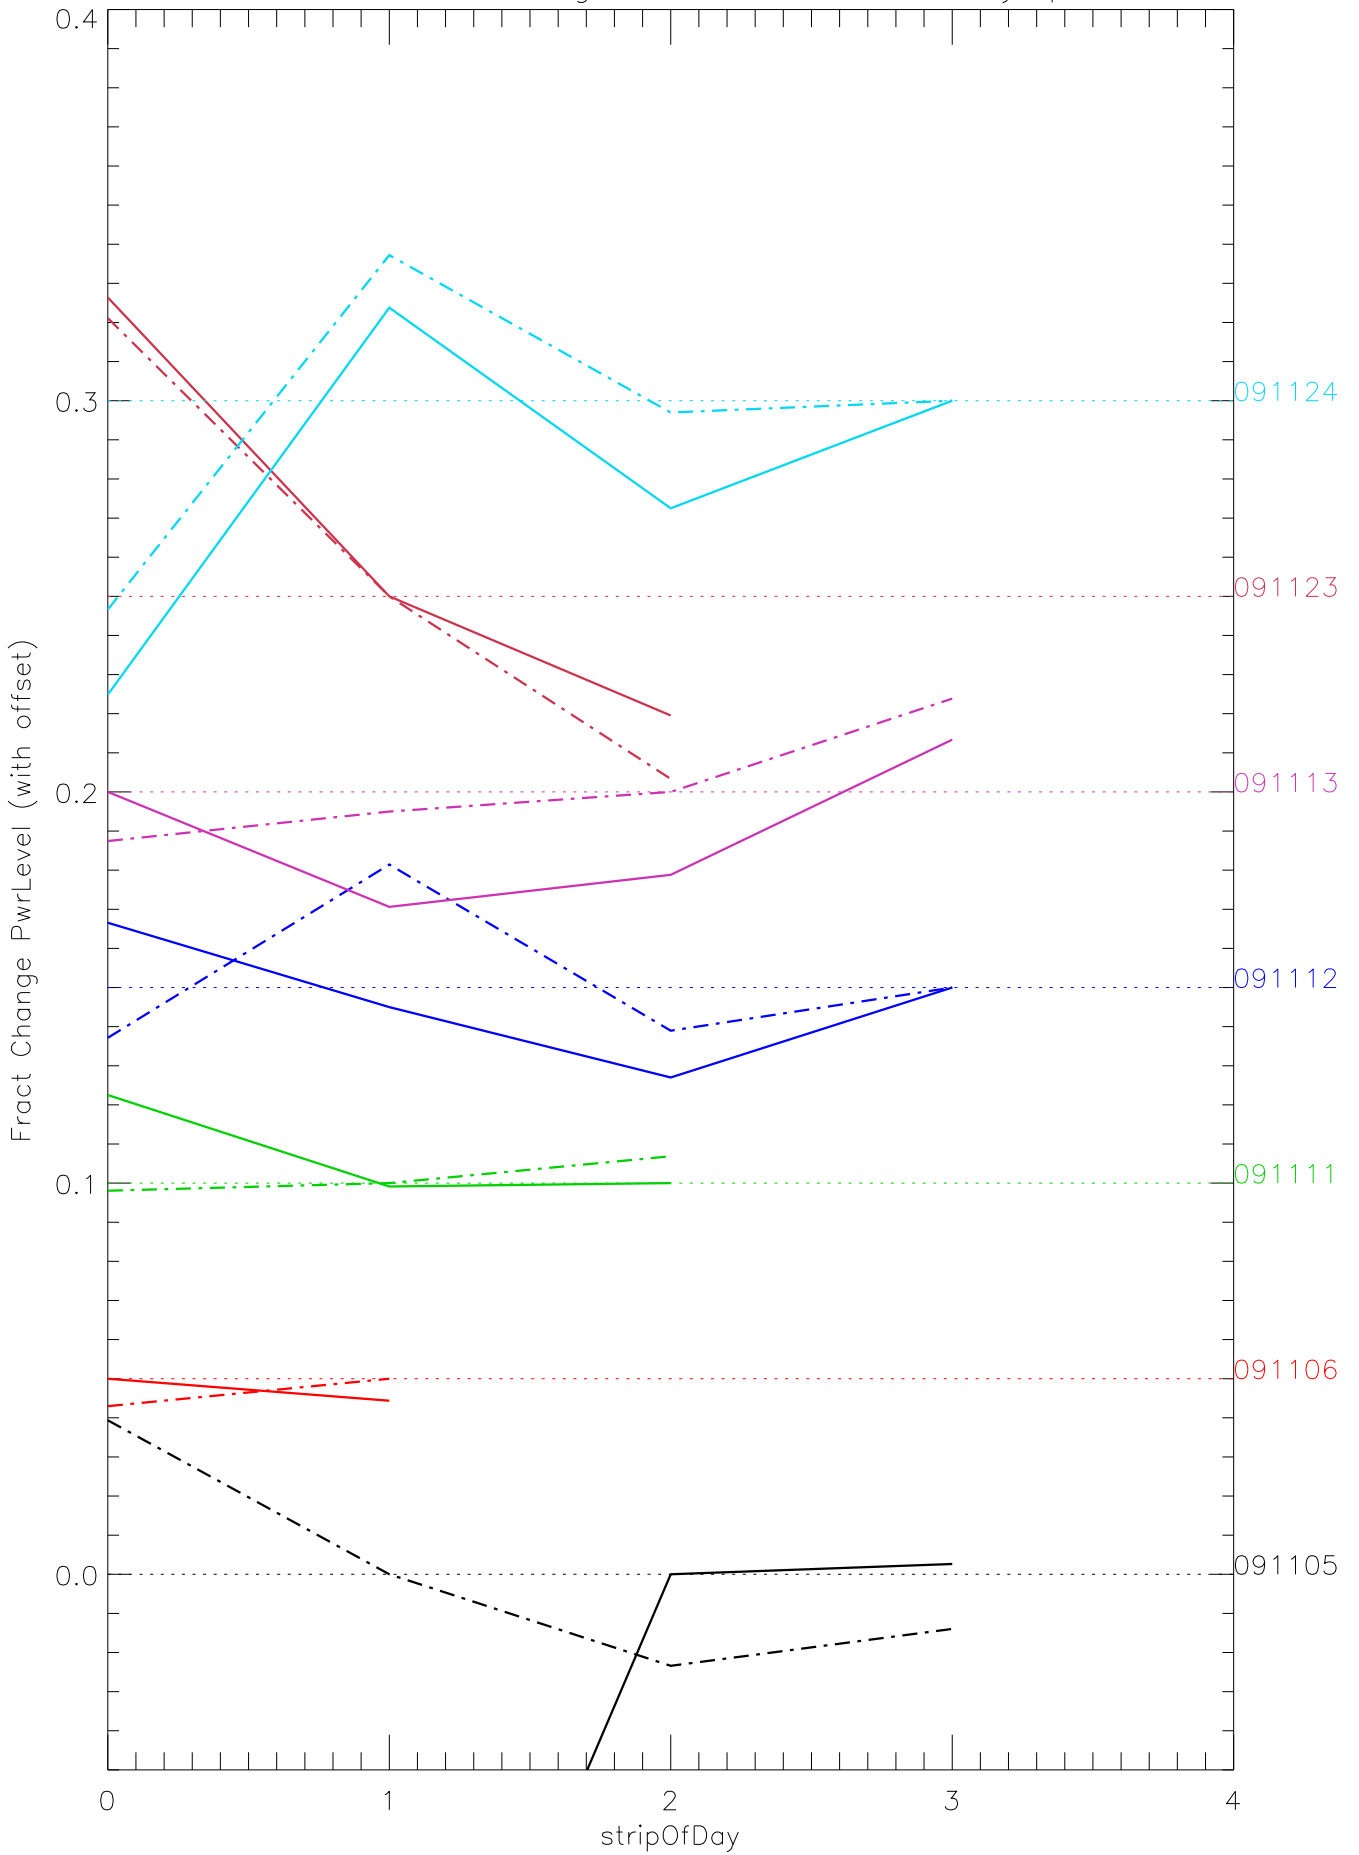

a2048 fractional change PwrLevel for each day. pixel:0

a2048 fractional change PwrLevel for each day. pixel:1

a2048 fractional change PwrLevel for each day. pixel:2

a2048 fractional change PwrLevel for each day. pixel:3

a2048 fractional change PwrLevel for each day. pixel:4

a2048 fractional change PwrLevel for each day. pixel:5

a2048 fractional change PwrLevel for each day. pixel:6