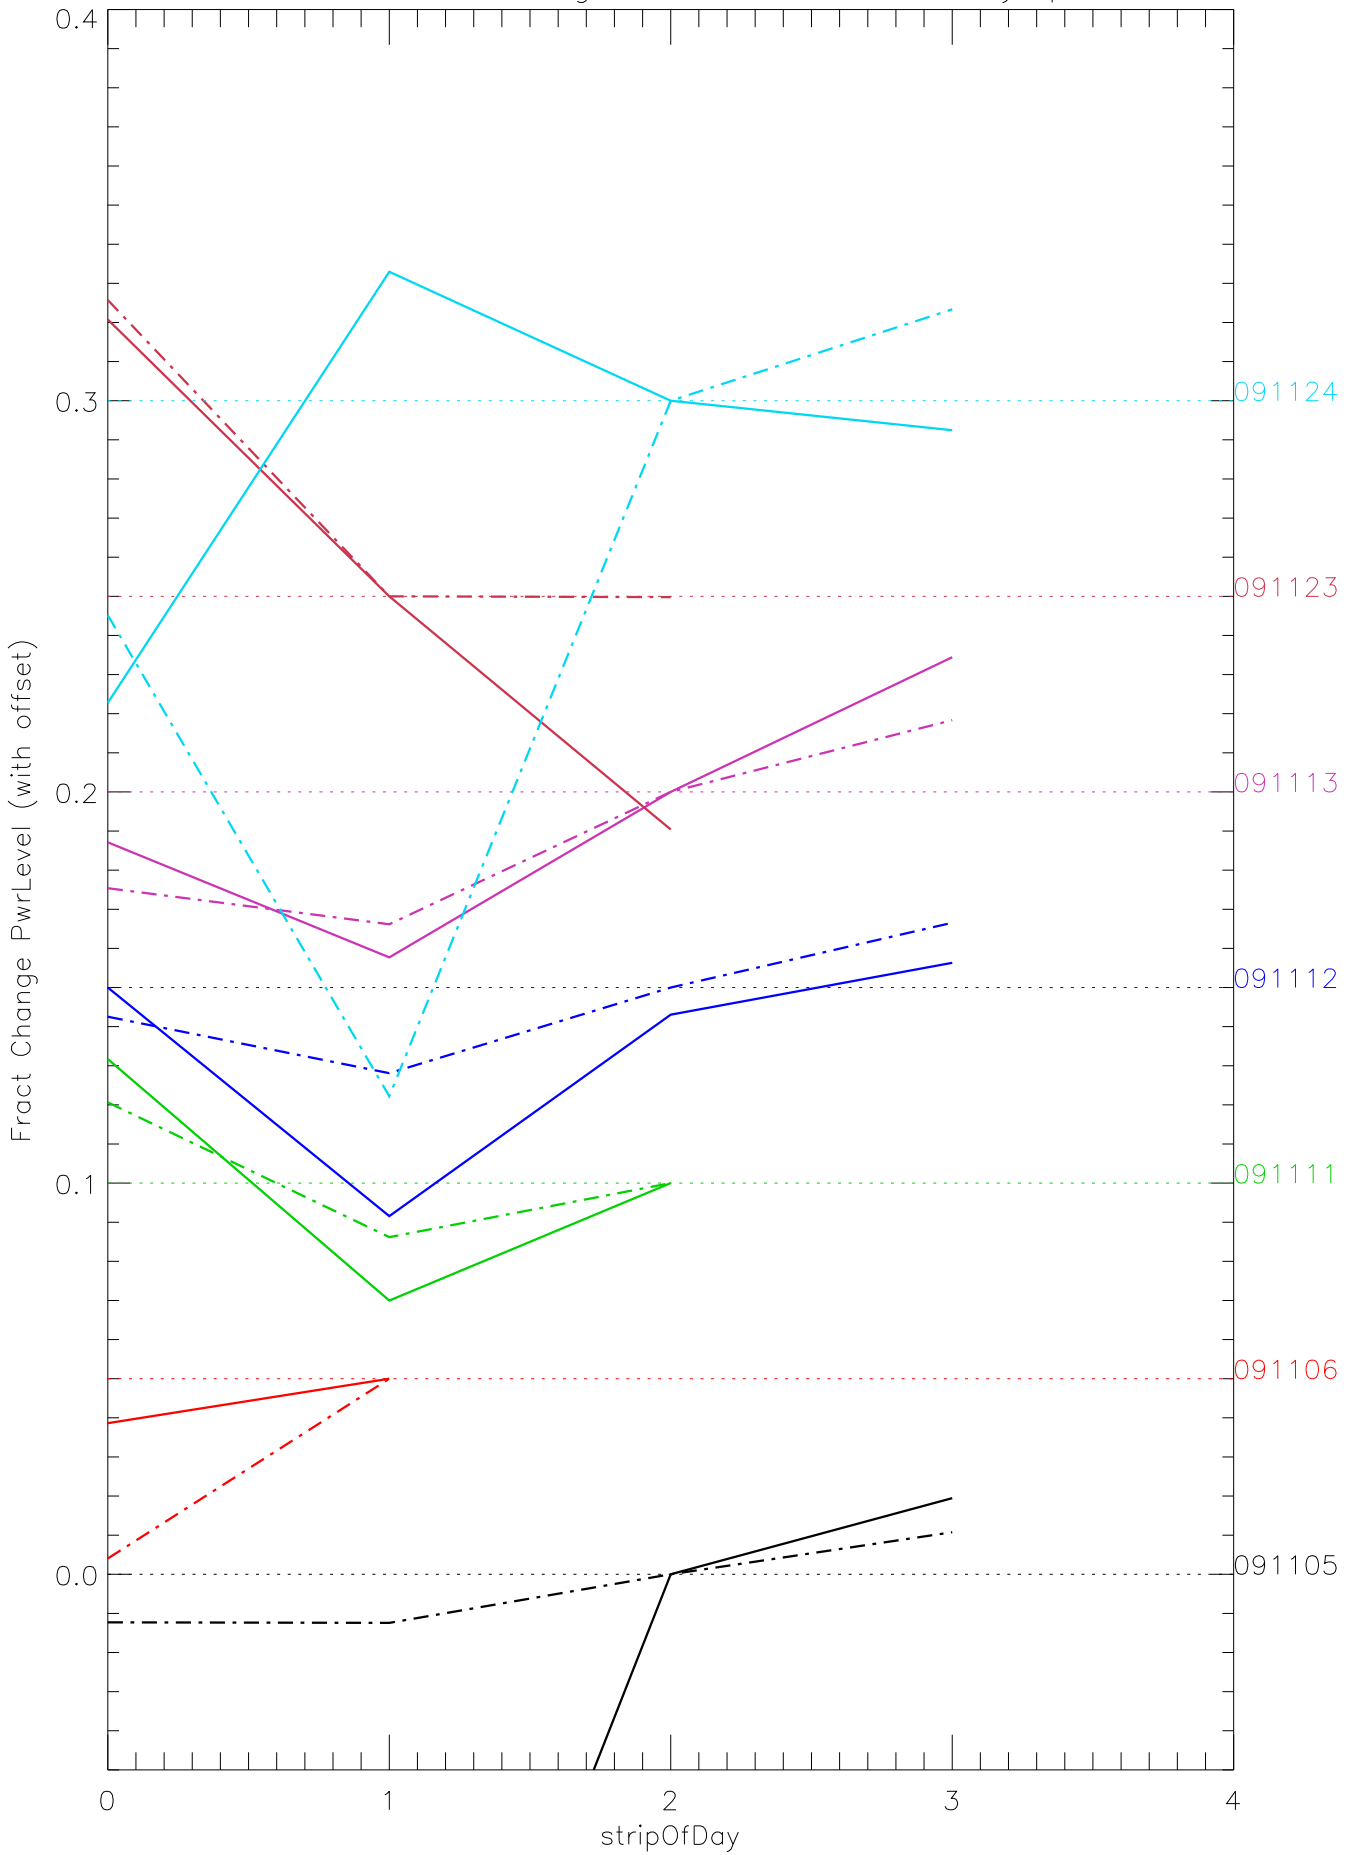

a2048 fractional change PwrLevel for each day. pixel:0

a2048 fractional change PwrLevel for each day. pixel:1

a2048 fractional change PwrLevel for each day. pixel:2

a2048 fractional change PwrLevel for each day. pixel:3

a2048 fractional change PwrLevel for each day. pixel:4

a2048 fractional change PwrLevel for each day. pixel:5

a2048 fractional change PwrLevel for each day. pixel:6