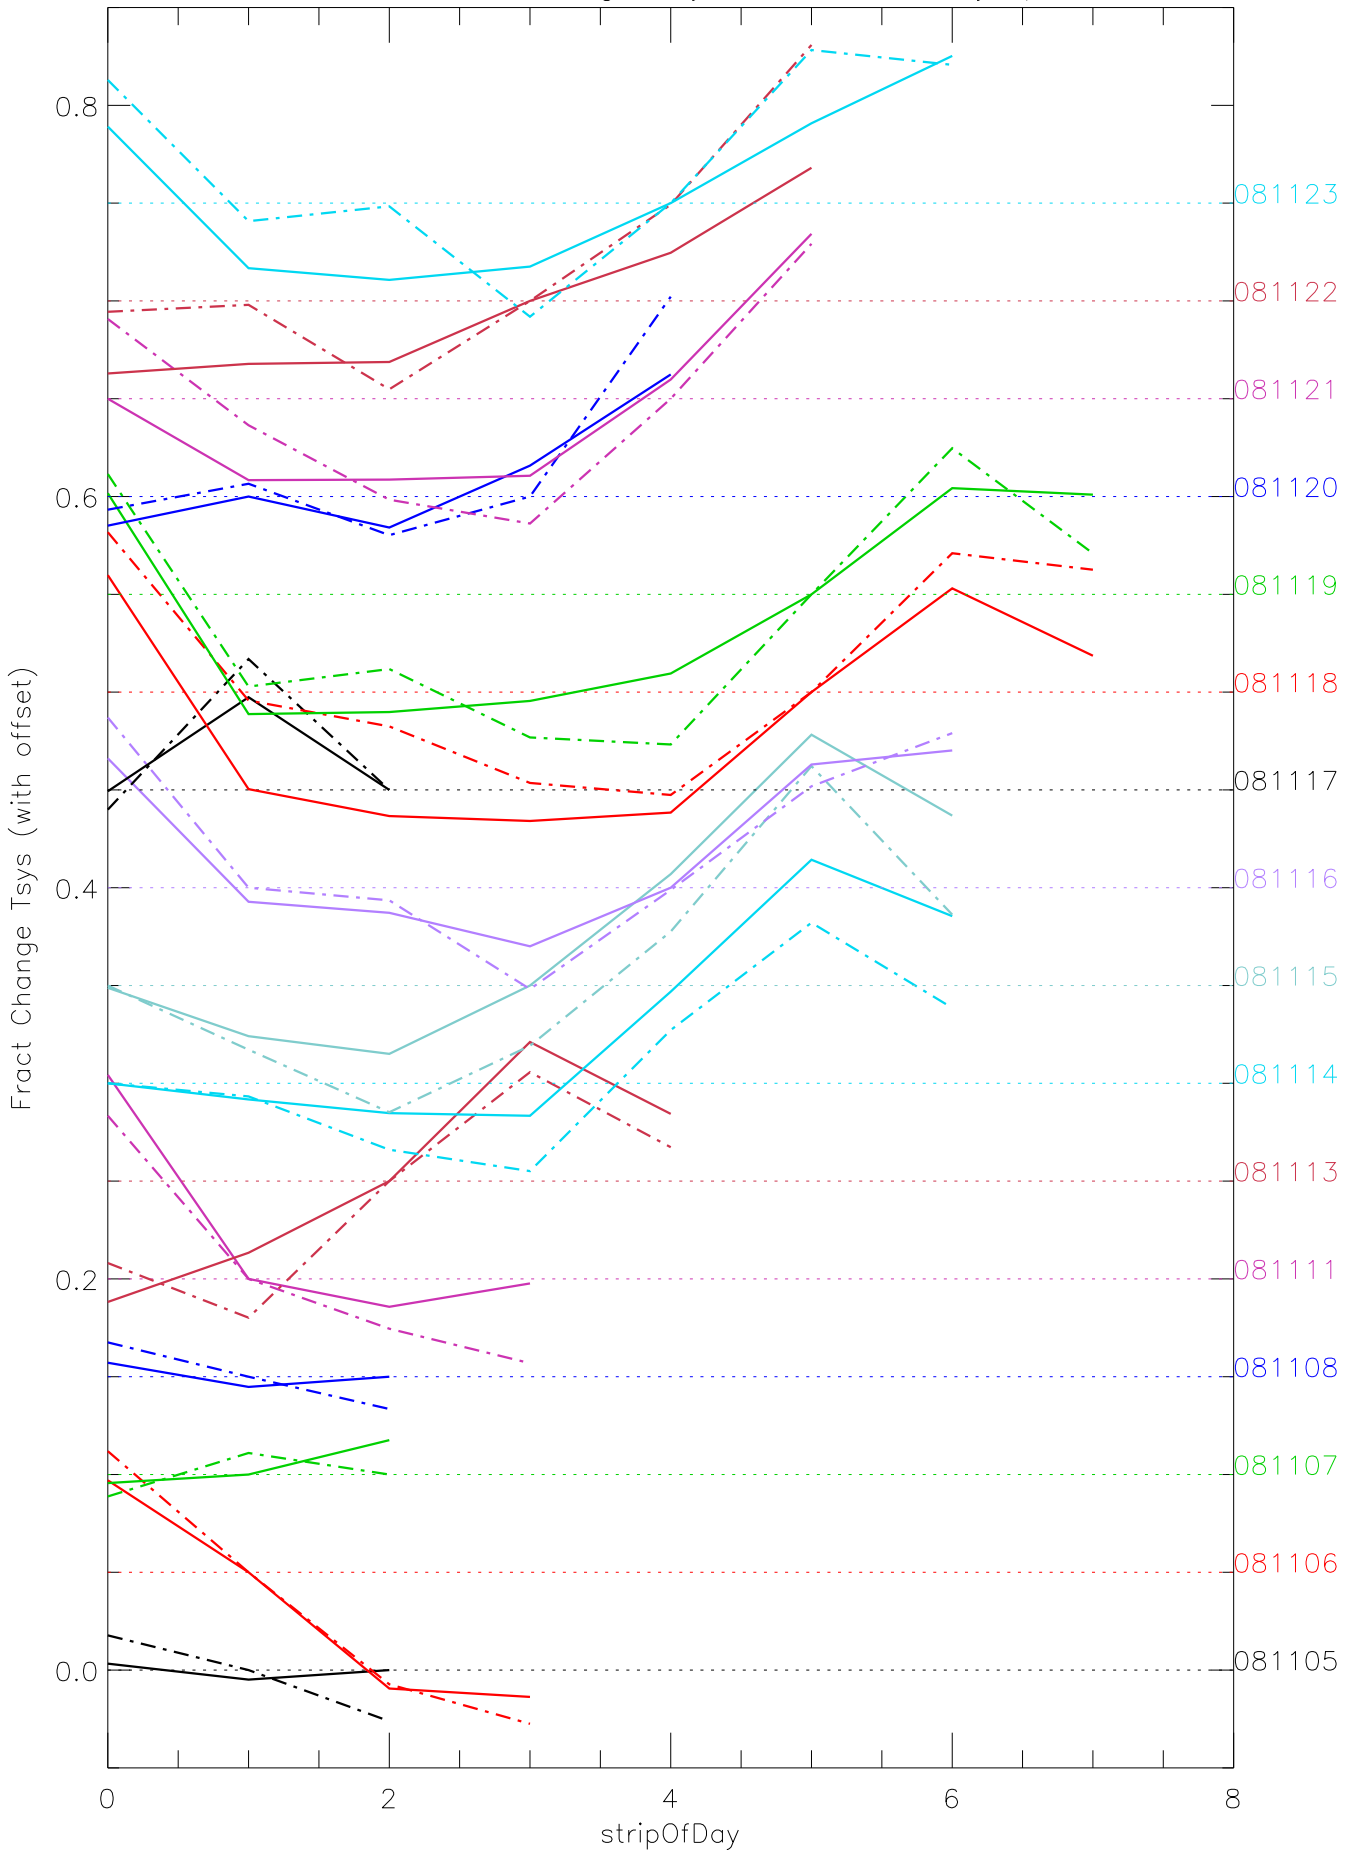

a2048 fractional change TsysK for each day. pixel:0

a2048 fractional change TsysK for each day. pixel:2

a2048 fractional change TsysK for each day. pixel:3

a2048 fractional change TsysK for each day. pixel:4

a2048 fractional change TsysK for each day. pixel:5

a2048 fractional change TsysK for each day. pixel:6