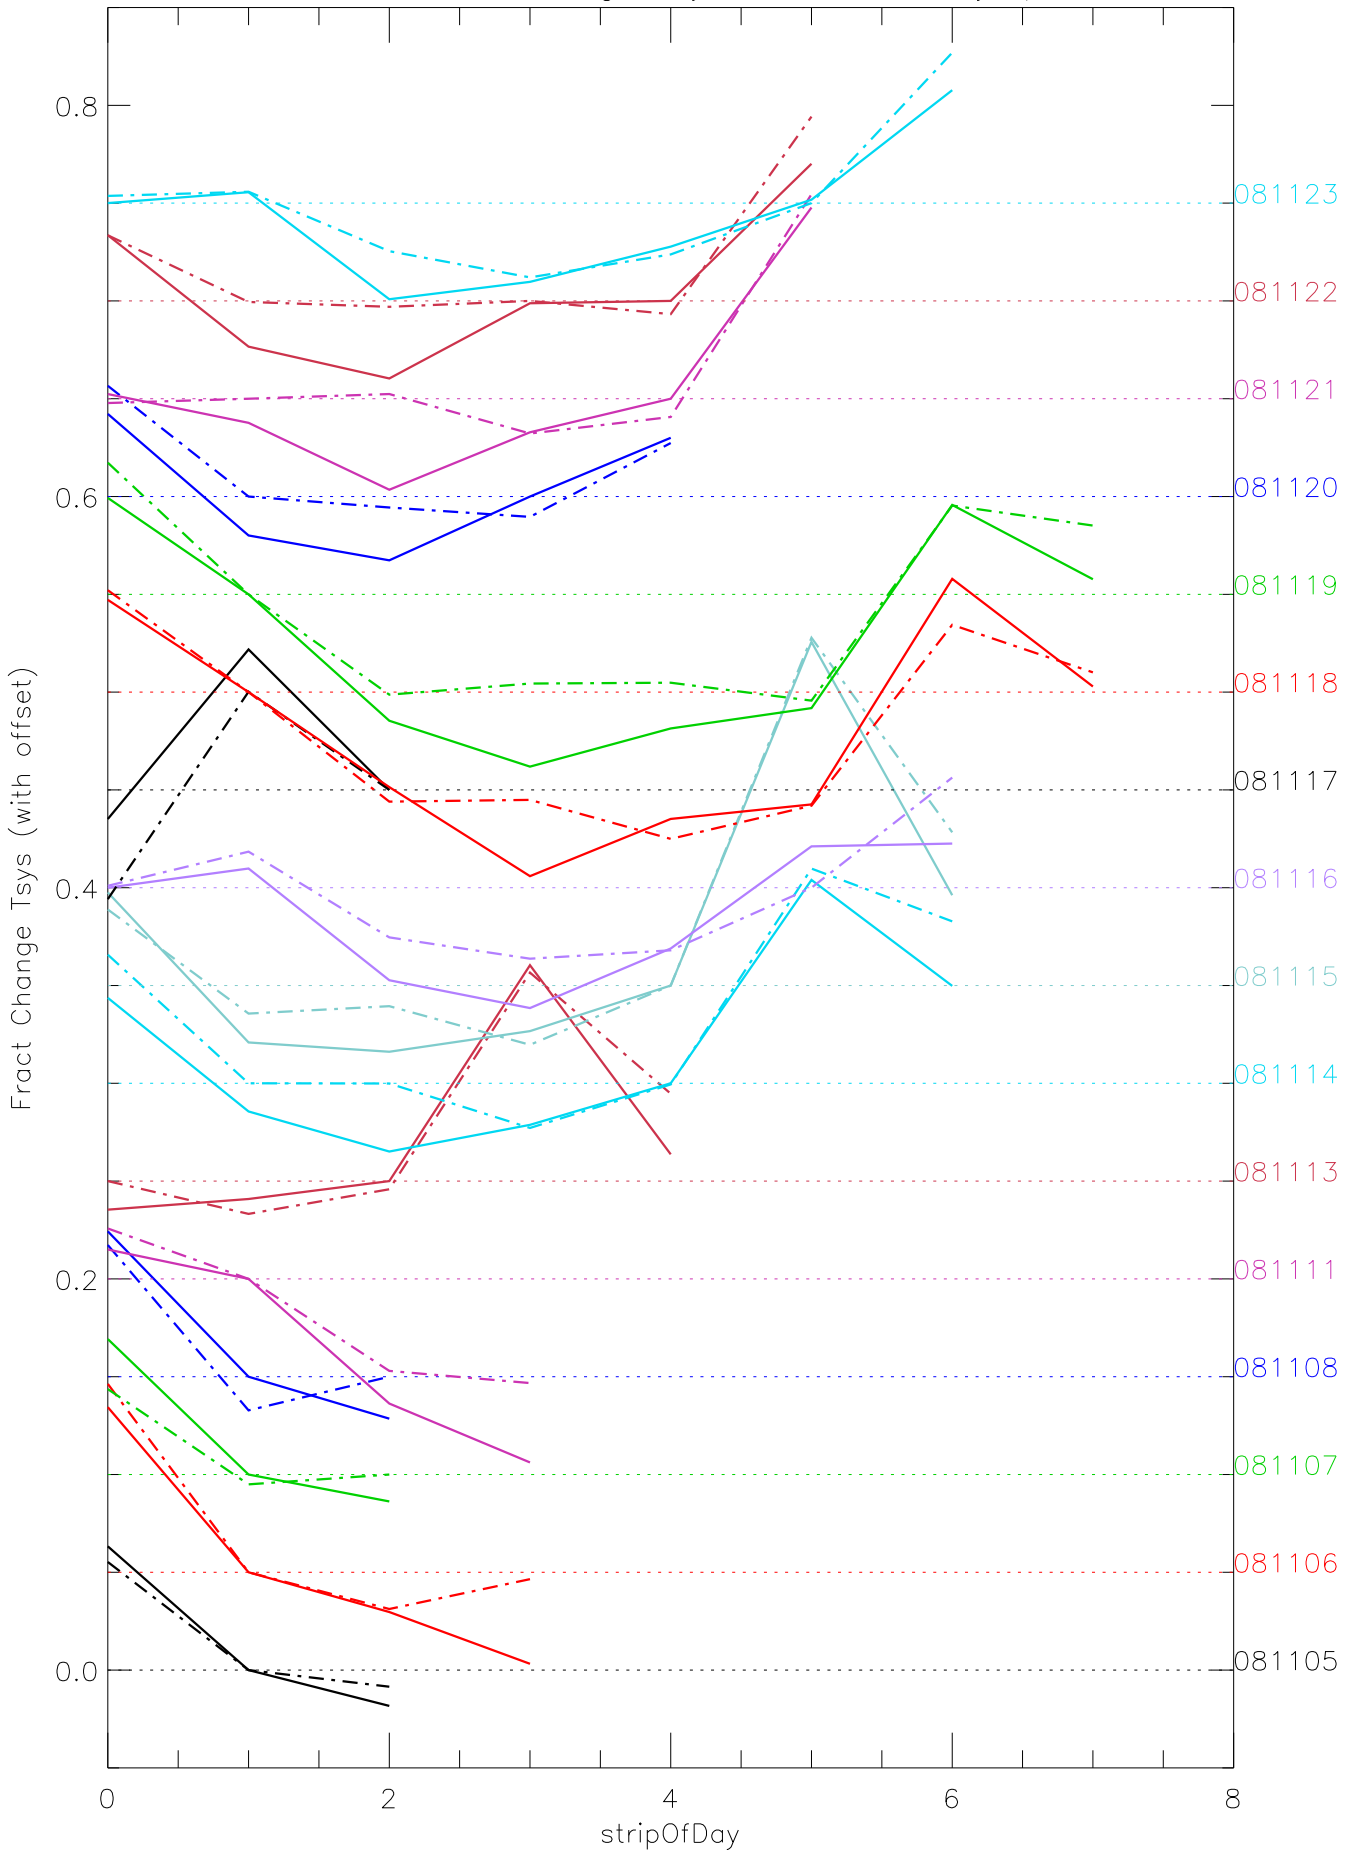

a2048 fractional change TsysK for each day. pixel:0

a2048 fractional change TsysK for each day. pixel:2

a2048 fractional change TsysK for each day. pixel:3

a2048 fractional change TsysK for each day. pixel:4

a2048 fractional change TsysK for each day. pixel:5

a2048 fractional change TsysK for each day. pixel:6