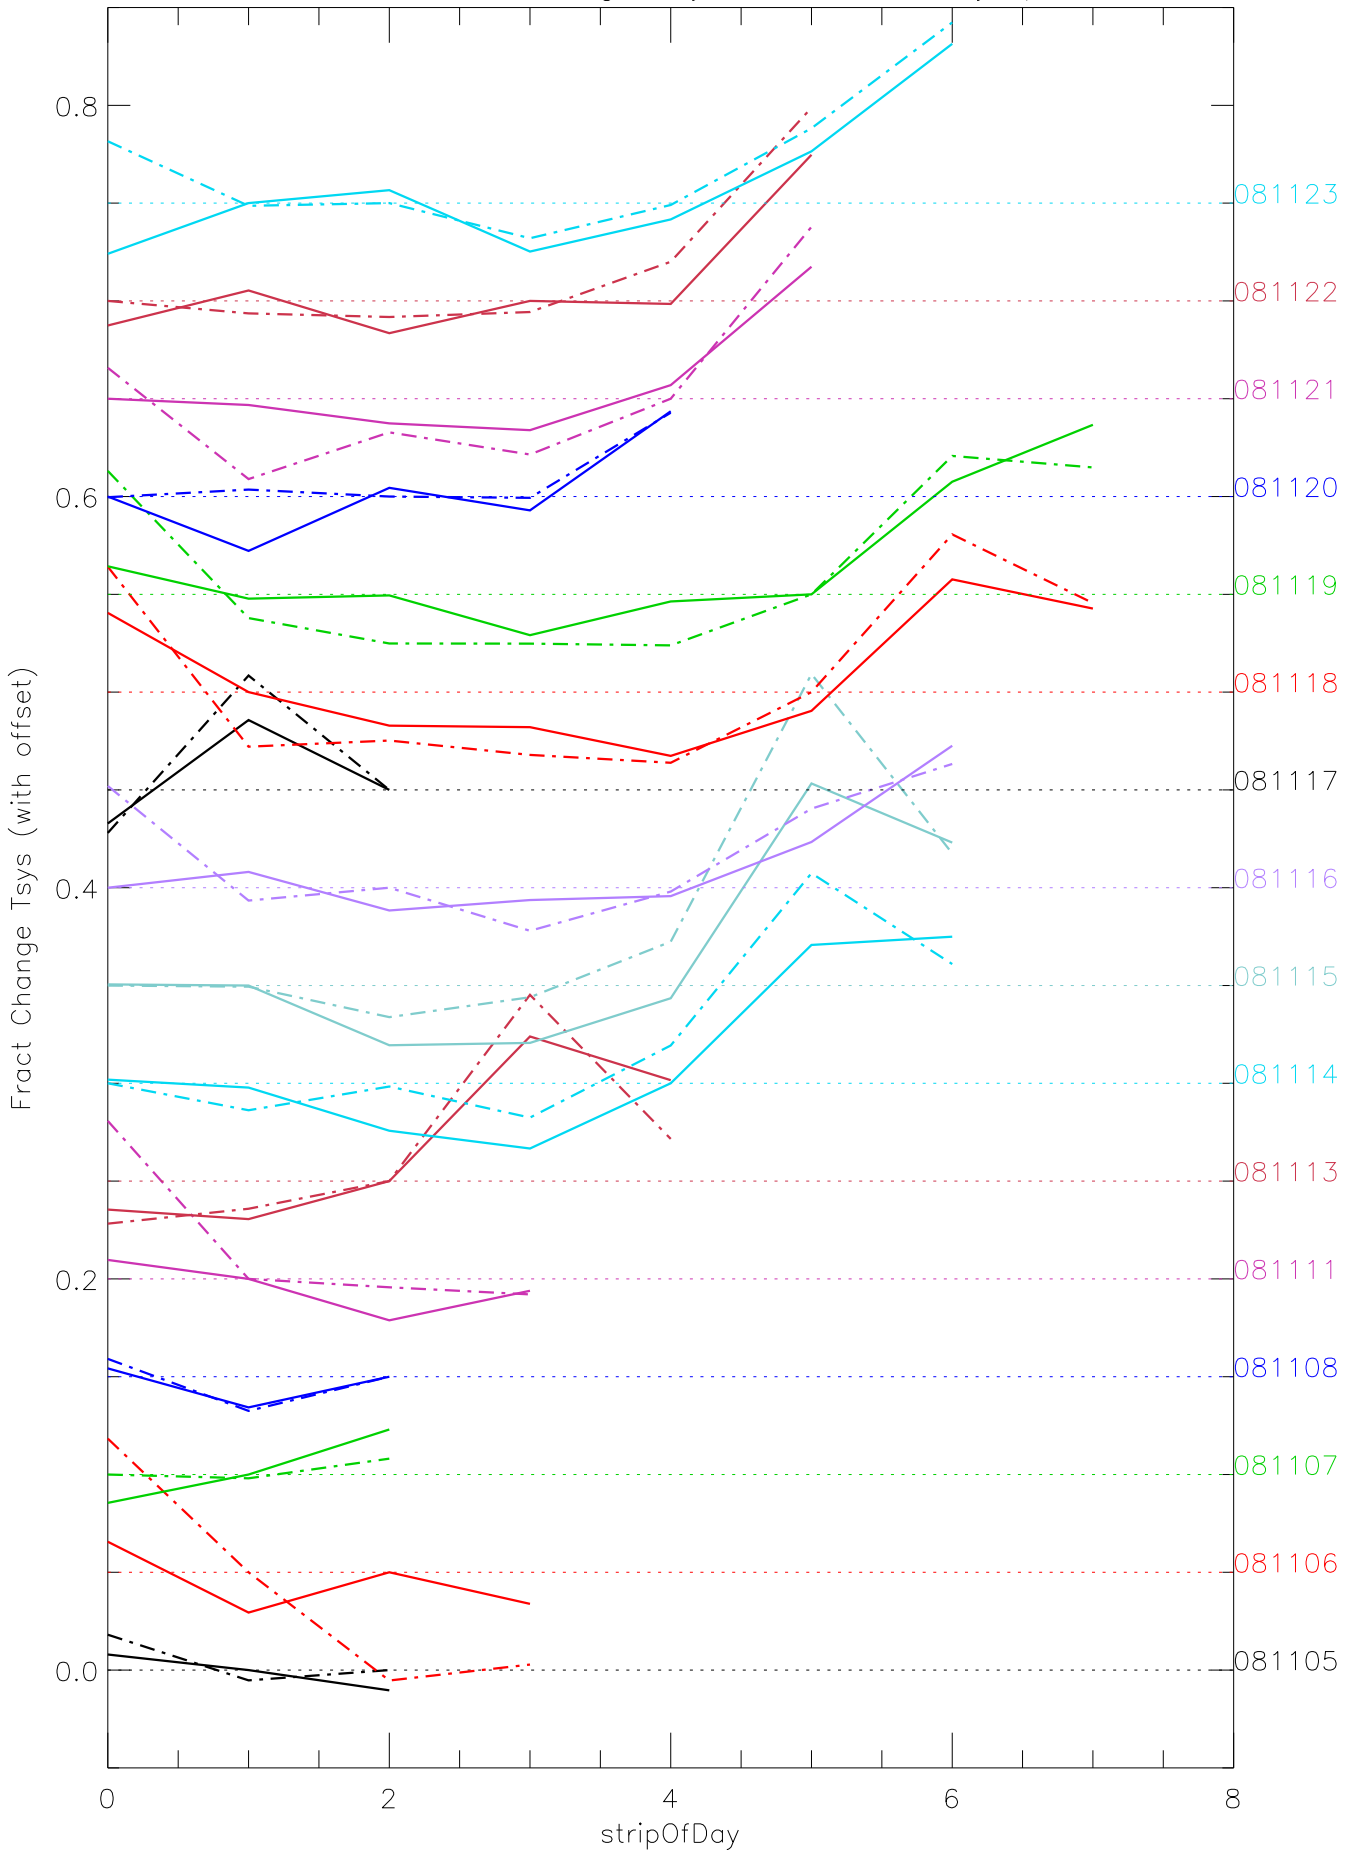

a2048 fractional change TsysK for each day. pixel:0

a2048 fractional change TsysK for each day. pixel:2

a2048 fractional change TsysK for each day. pixel:3

a2048 fractional change TsysK for each day. pixel:4

a2048 fractional change TsysK for each day. pixel:5

a2048 fractional change TsysK for each day. pixel:6