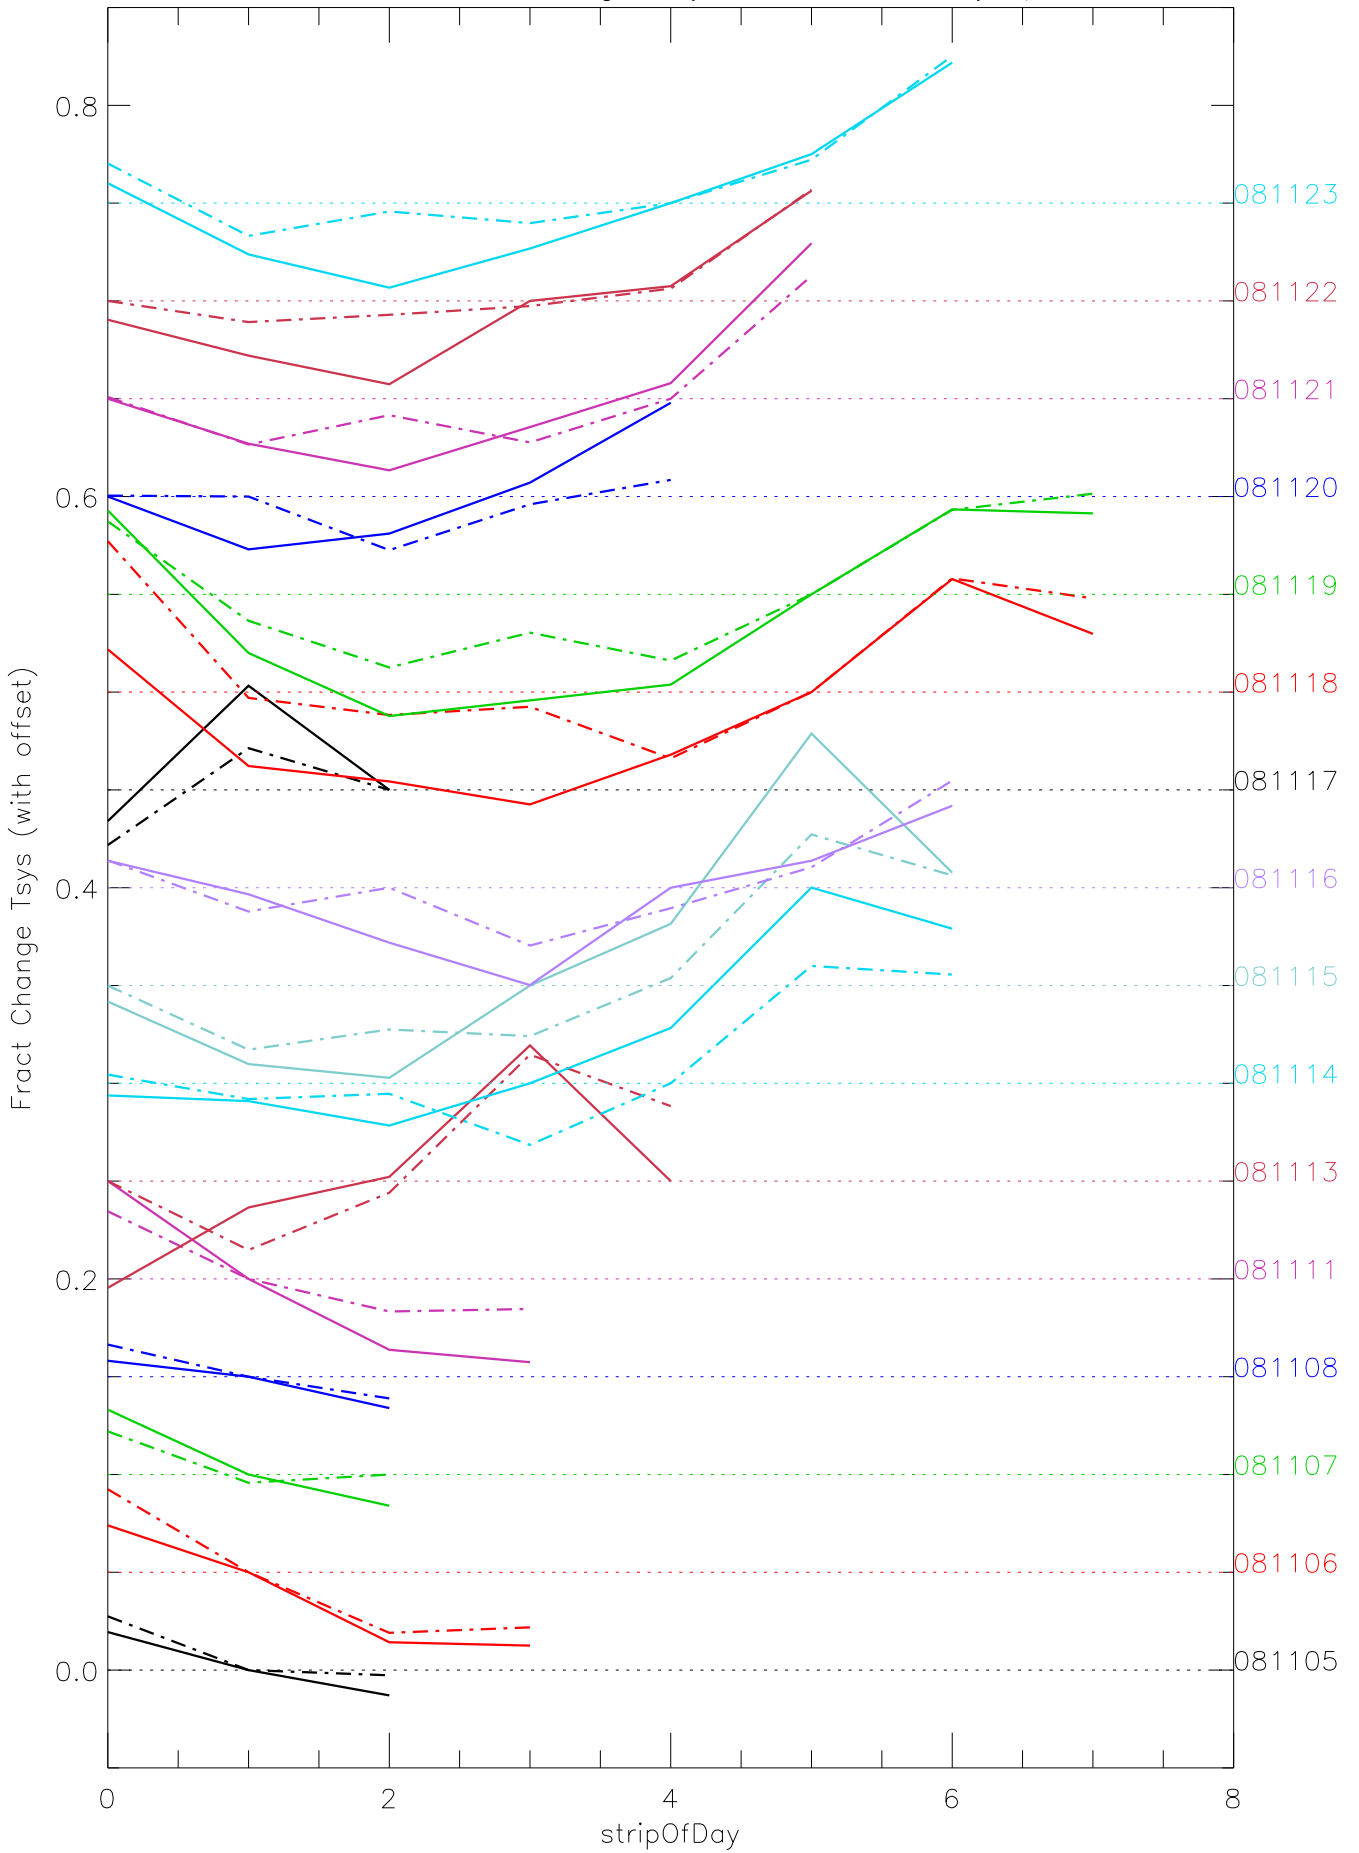

a2048 fractional change TsysK for each day. pixel:0

a2048 fractional change TsysK for each day. pixel:2

a2048 fractional change TsysK for each day. pixel:3

a2048 fractional change TsysK for each day. pixel:4

a2048 fractional change TsysK for each day. pixel:5

a2048 fractional change TsysK for each day. pixel:6