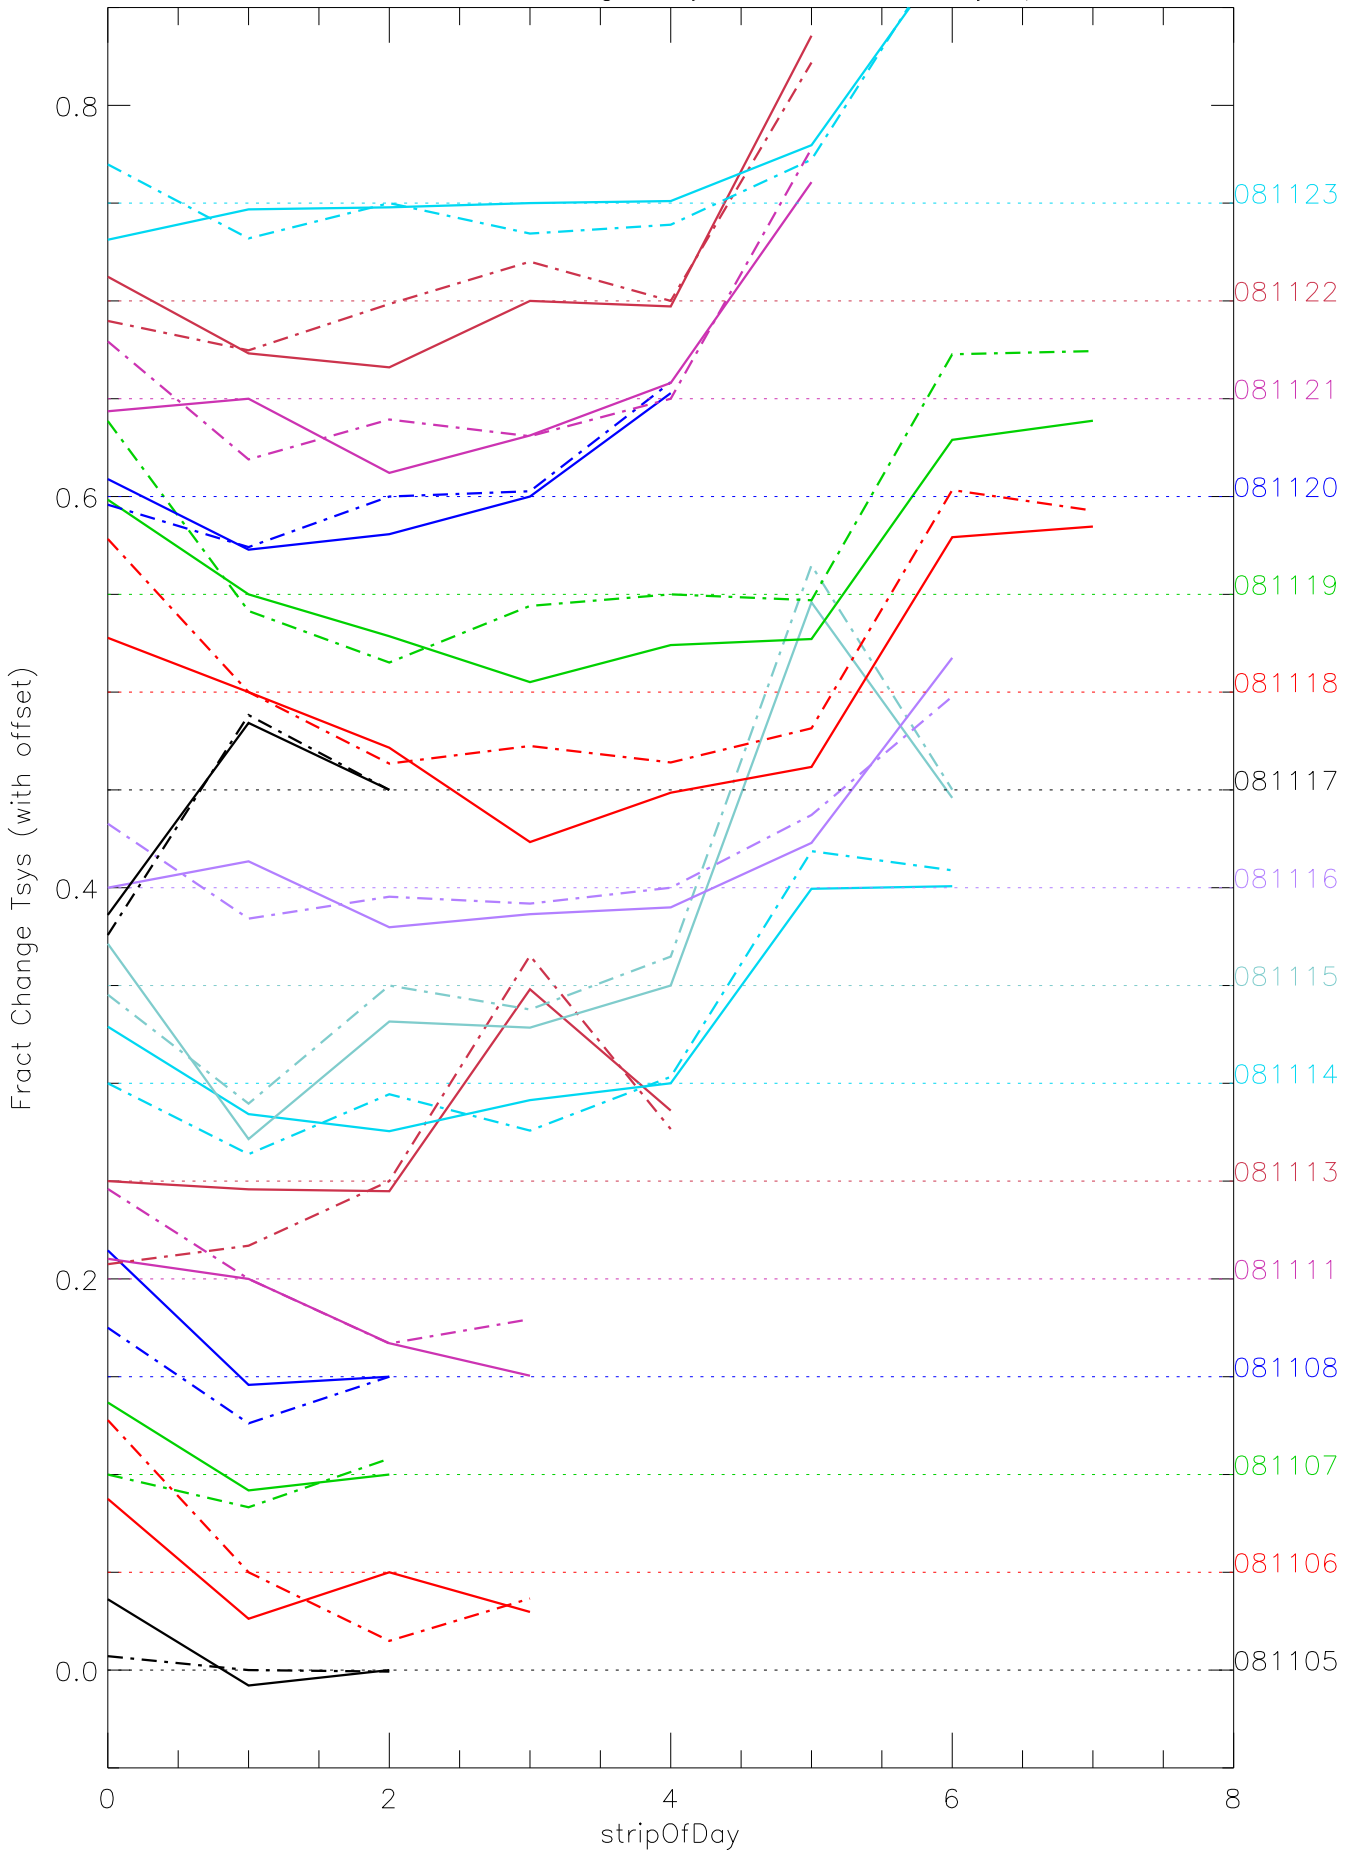

a2048 fractional change TsysK for each day. pixel:0

a2048 fractional change TsysK for each day. pixel:2

a2048 fractional change TsysK for each day. pixel:3

a2048 fractional change TsysK for each day. pixel:4

a2048 fractional change TsysK for each day. pixel:5

a2048 fractional change TsysK for each day. pixel:6