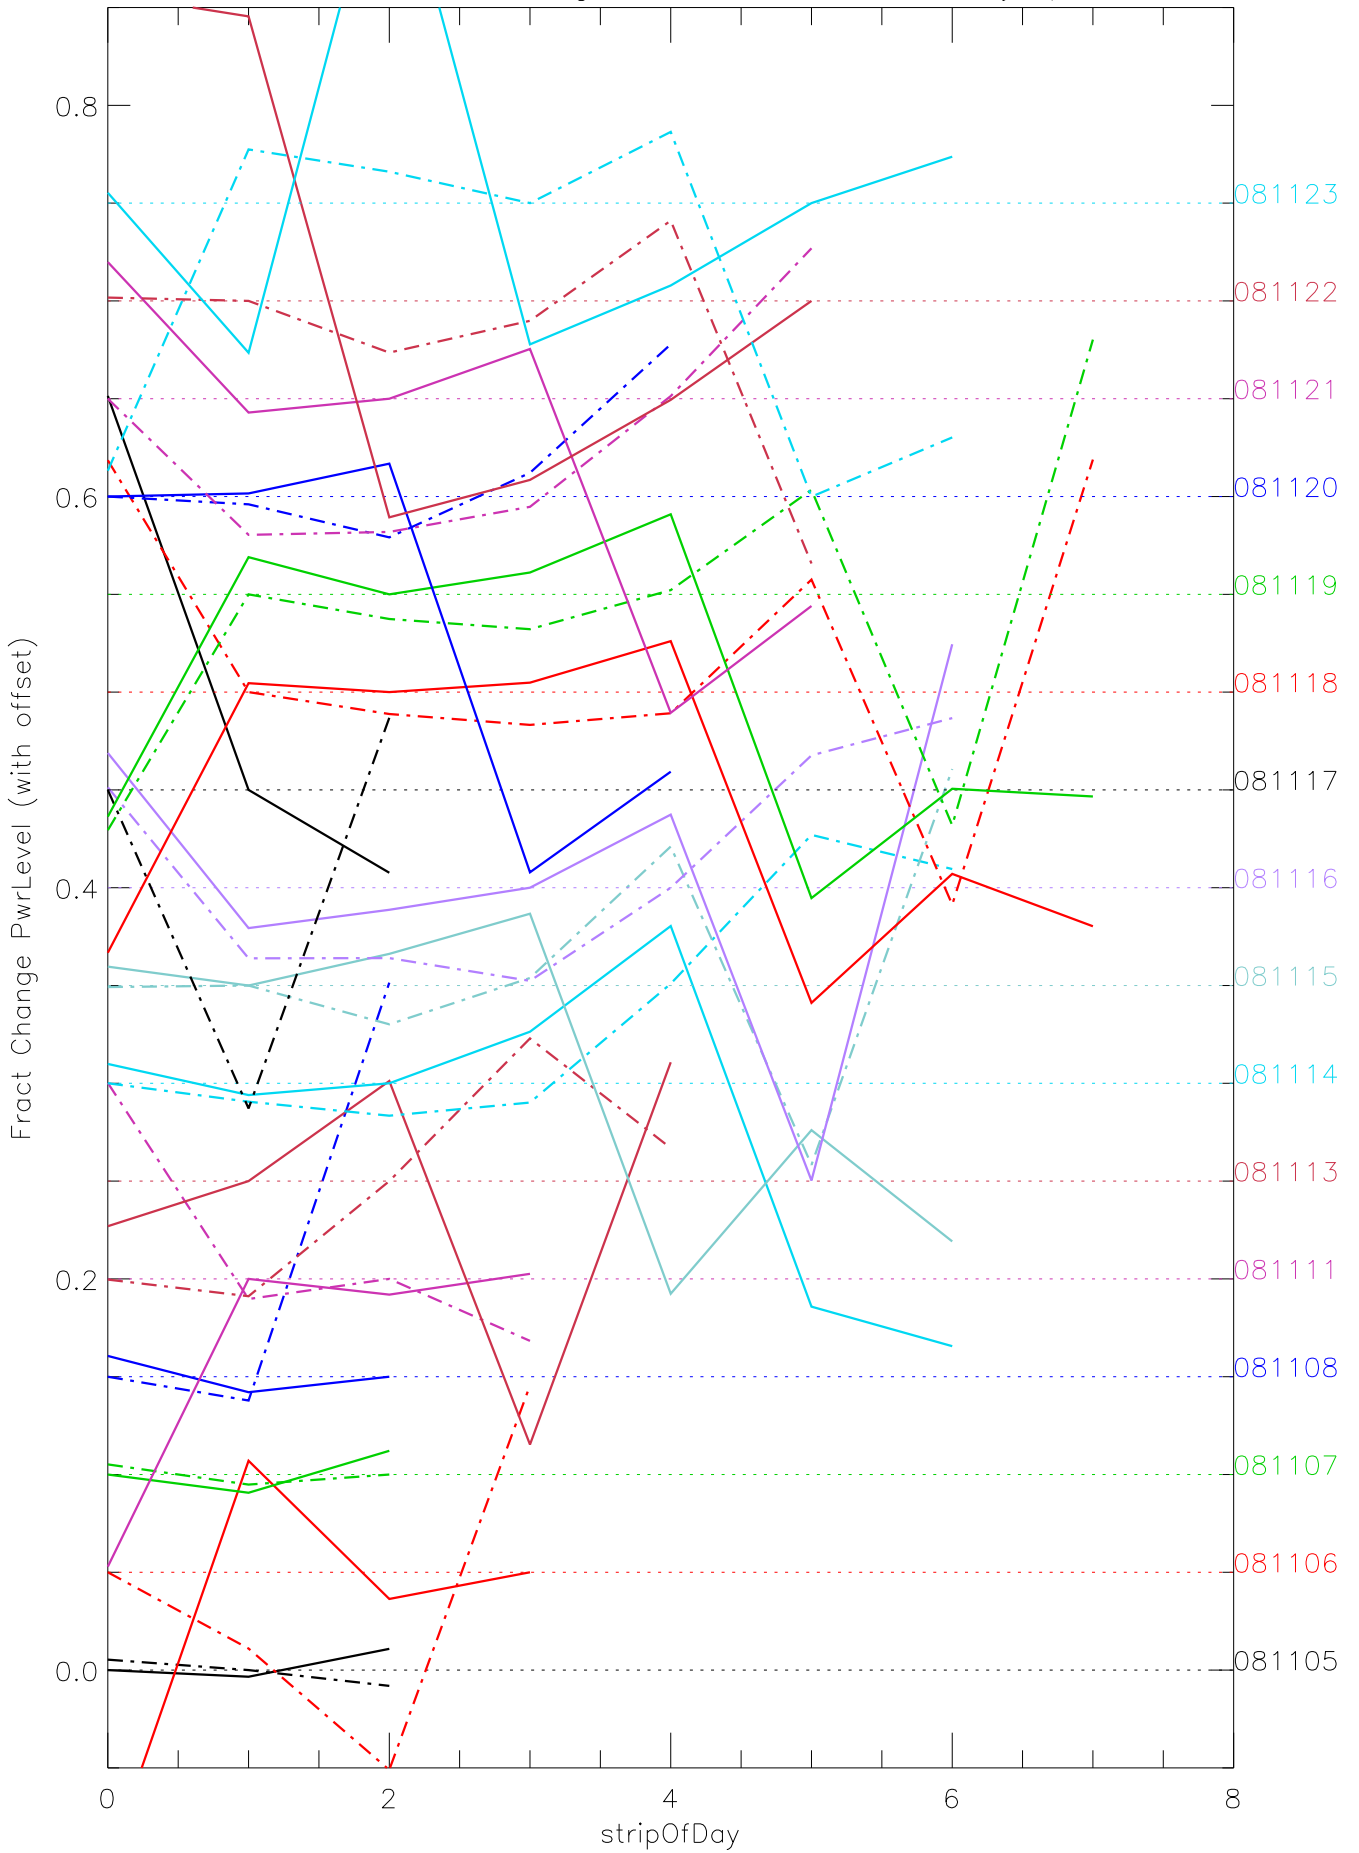

a2048 fractional change PwrLevel for each day. pixel:0

a2048 fractional change PwrLevel for each day. pixel:1

a2048 fractional change PwrLevel for each day. pixel:2

a2048 fractional change PwrLevel for each day. pixel:3

a2048 fractional change PwrLevel for each day. pixel:4

a2048 fractional change PwrLevel for each day. pixel:5

a2048 fractional change PwrLevel for each day. pixel:6