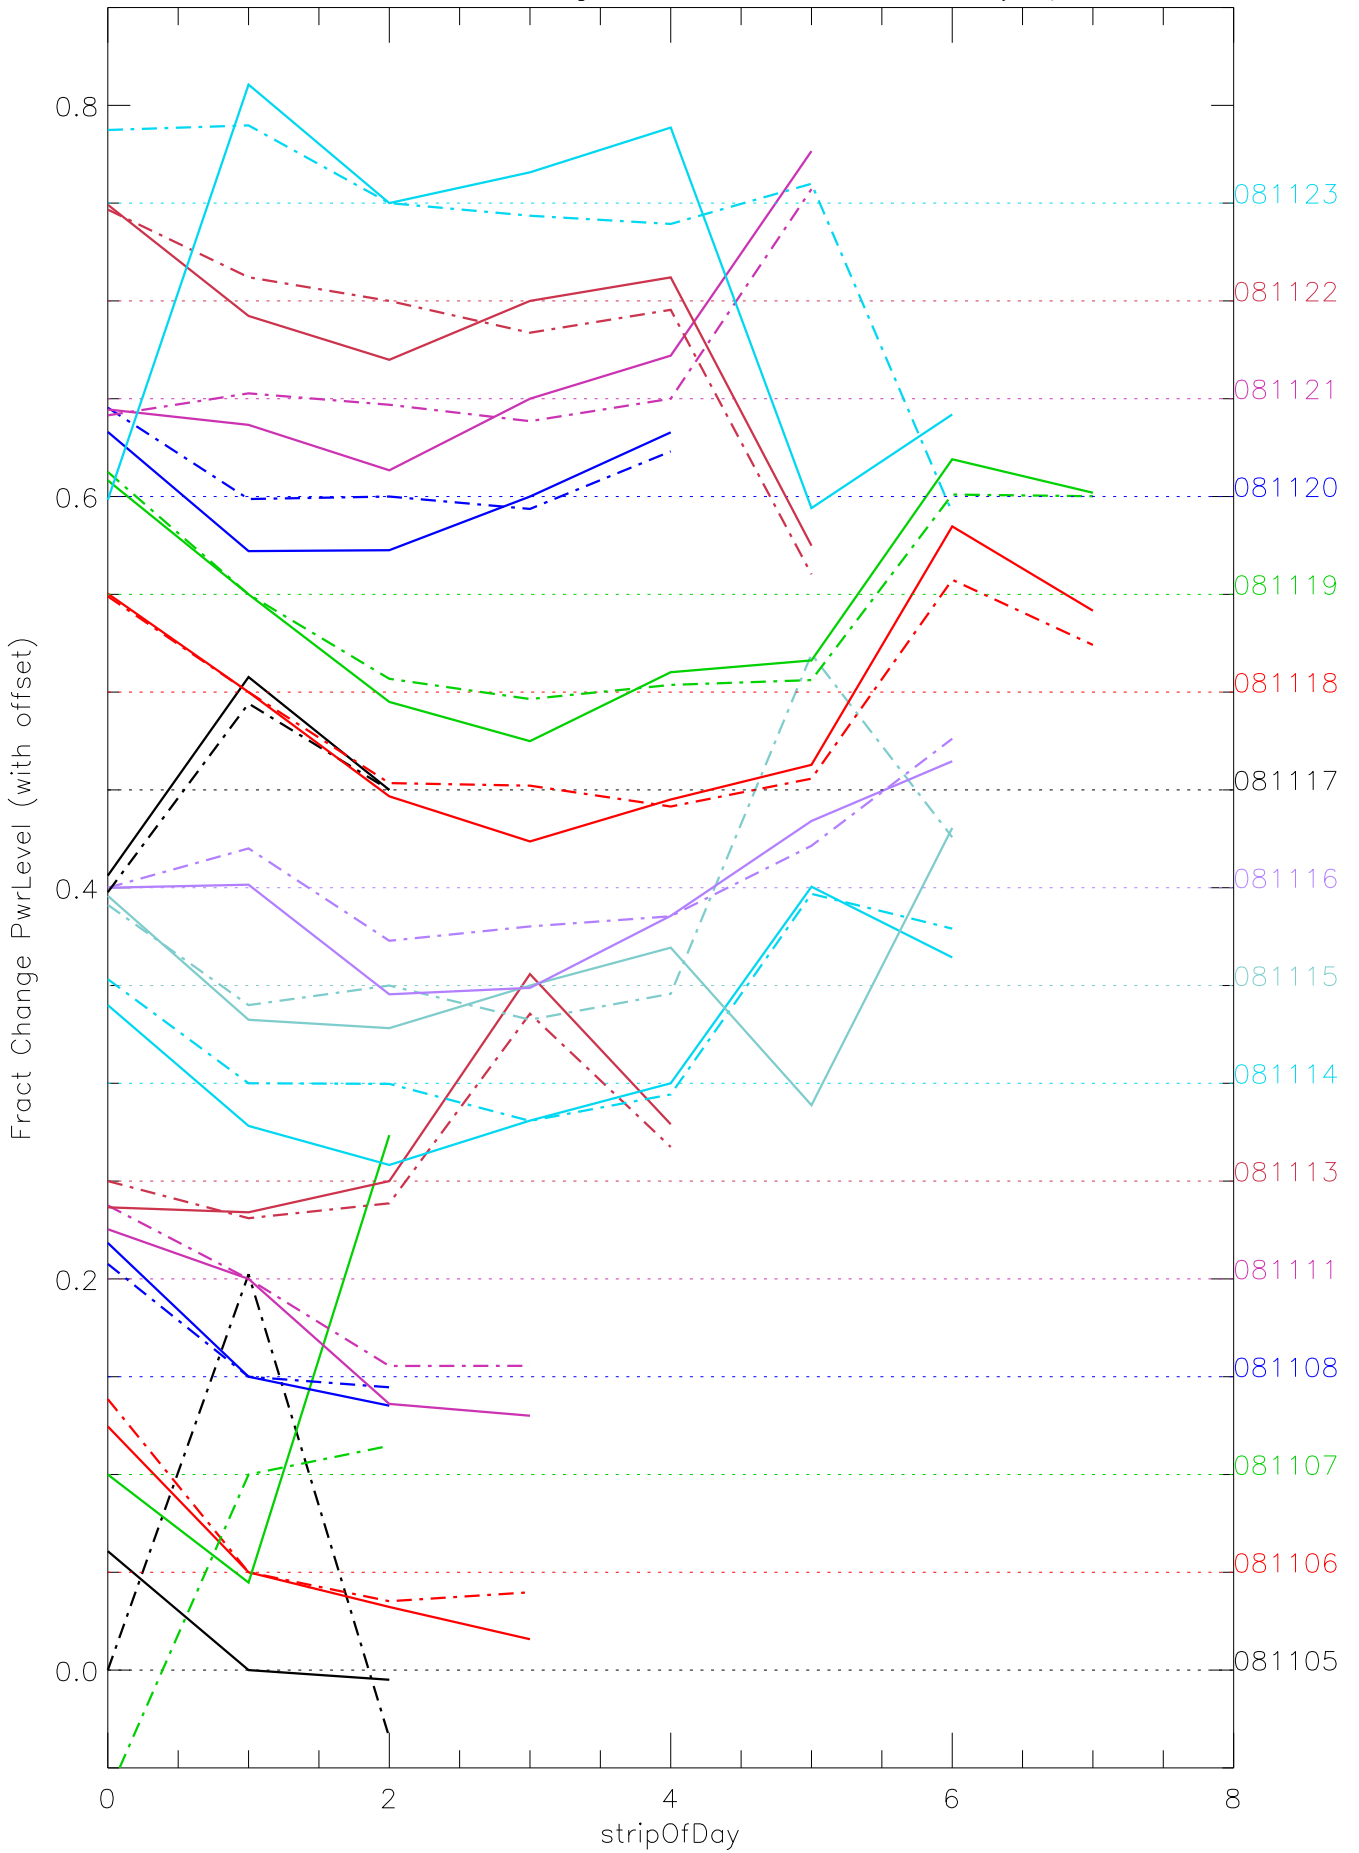

a2048 fractional change PwrLevel for each day. pixel:0

a2048 fractional change PwrLevel for each day. pixel:1

a2048 fractional change PwrLevel for each day. pixel:2

a2048 fractional change PwrLevel for each day. pixel:3

a2048 fractional change PwrLevel for each day. pixel:4

a2048 fractional change PwrLevel for each day. pixel:5

a2048 fractional change PwrLevel for each day. pixel:6