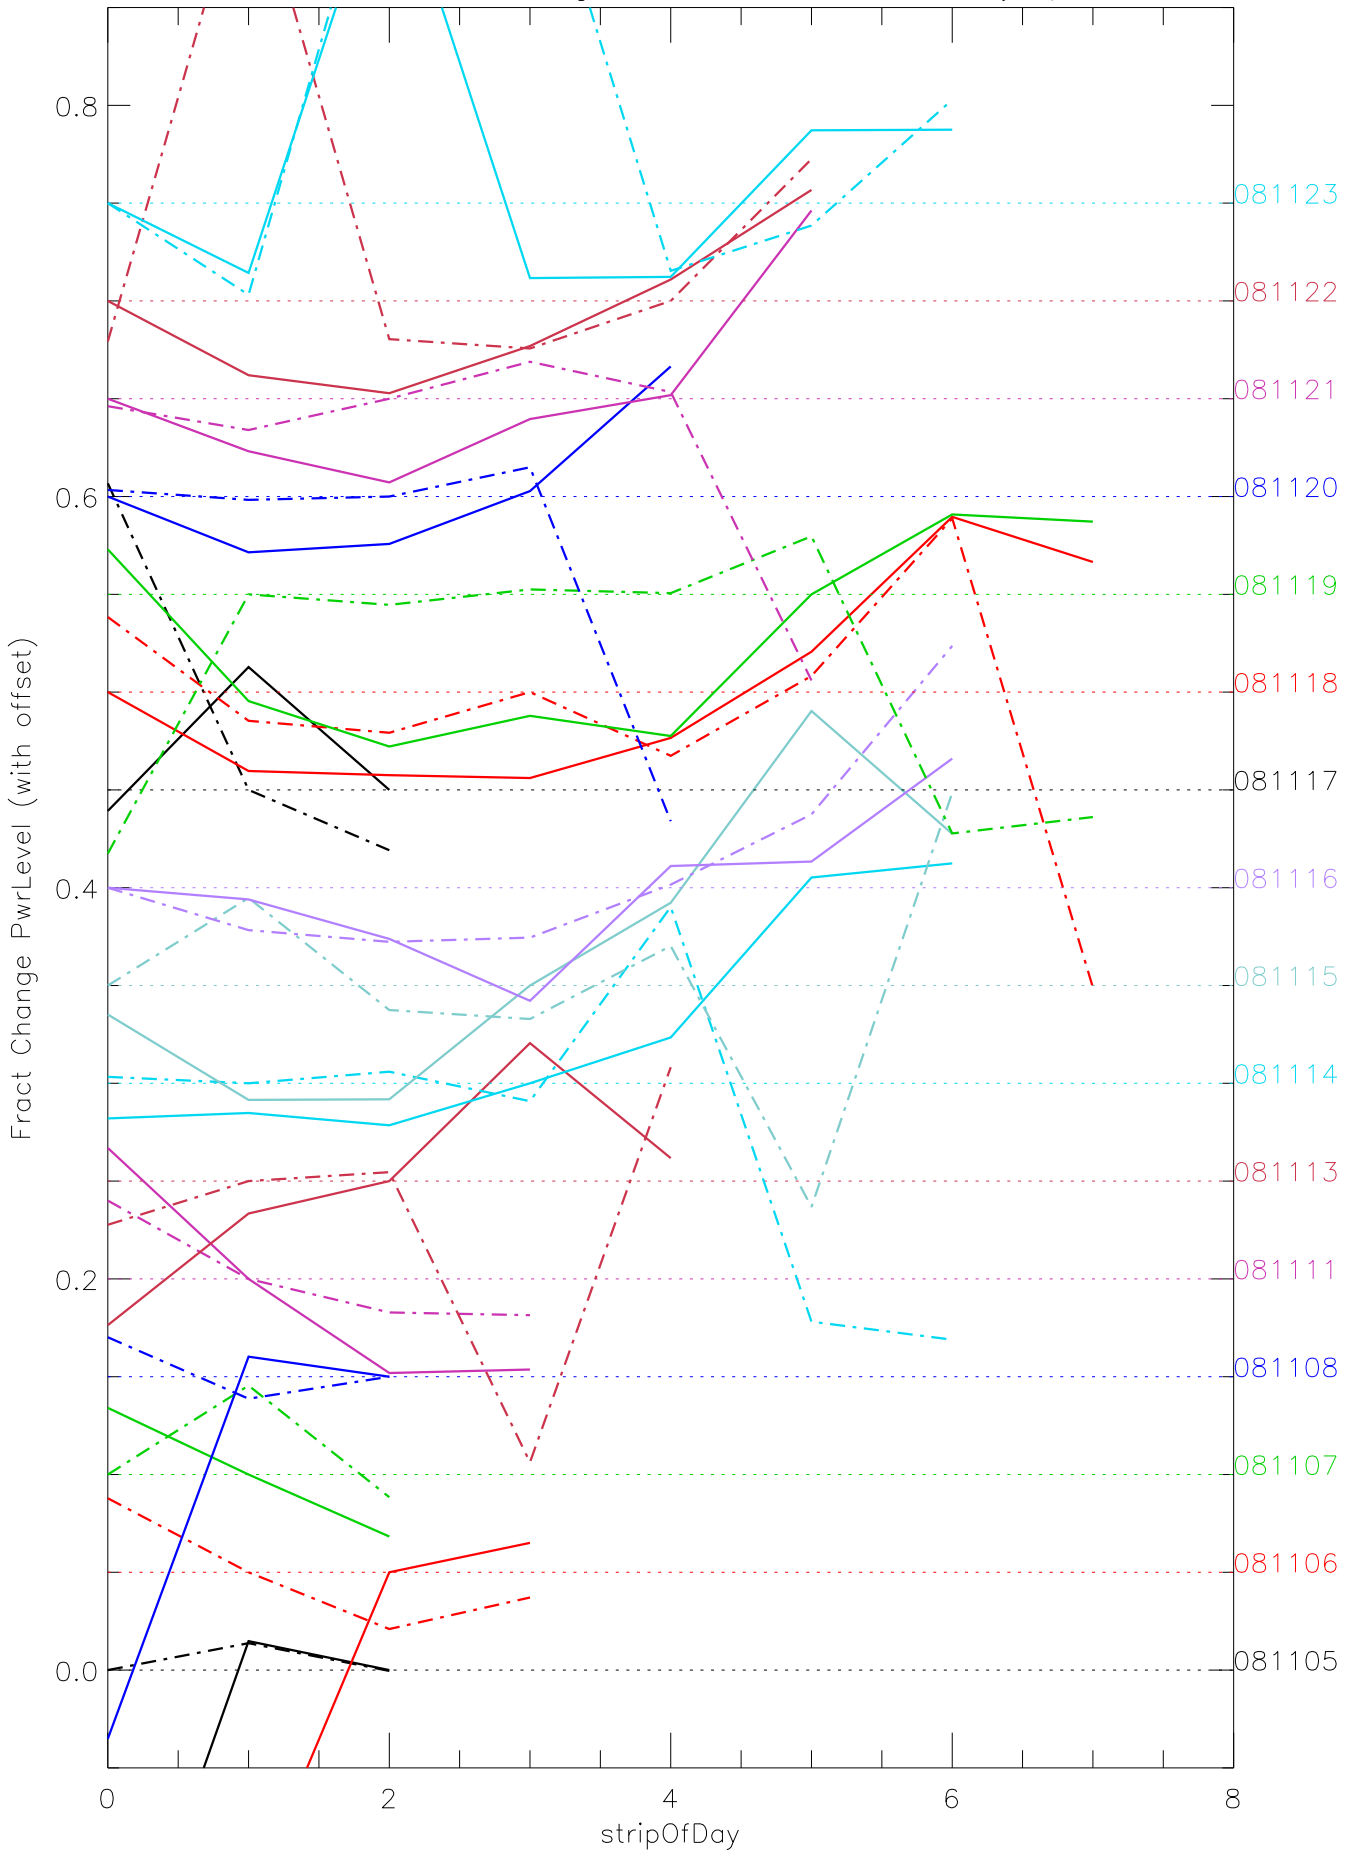

a2048 fractional change PwrLevel for each day. pixel:0

a2048 fractional change PwrLevel for each day. pixel:1

a2048 fractional change PwrLevel for each day. pixel:2

a2048 fractional change PwrLevel for each day. pixel:3

a2048 fractional change PwrLevel for each day. pixel:4

a2048 fractional change PwrLevel for each day. pixel:5

a2048 fractional change PwrLevel for each day. pixel:6