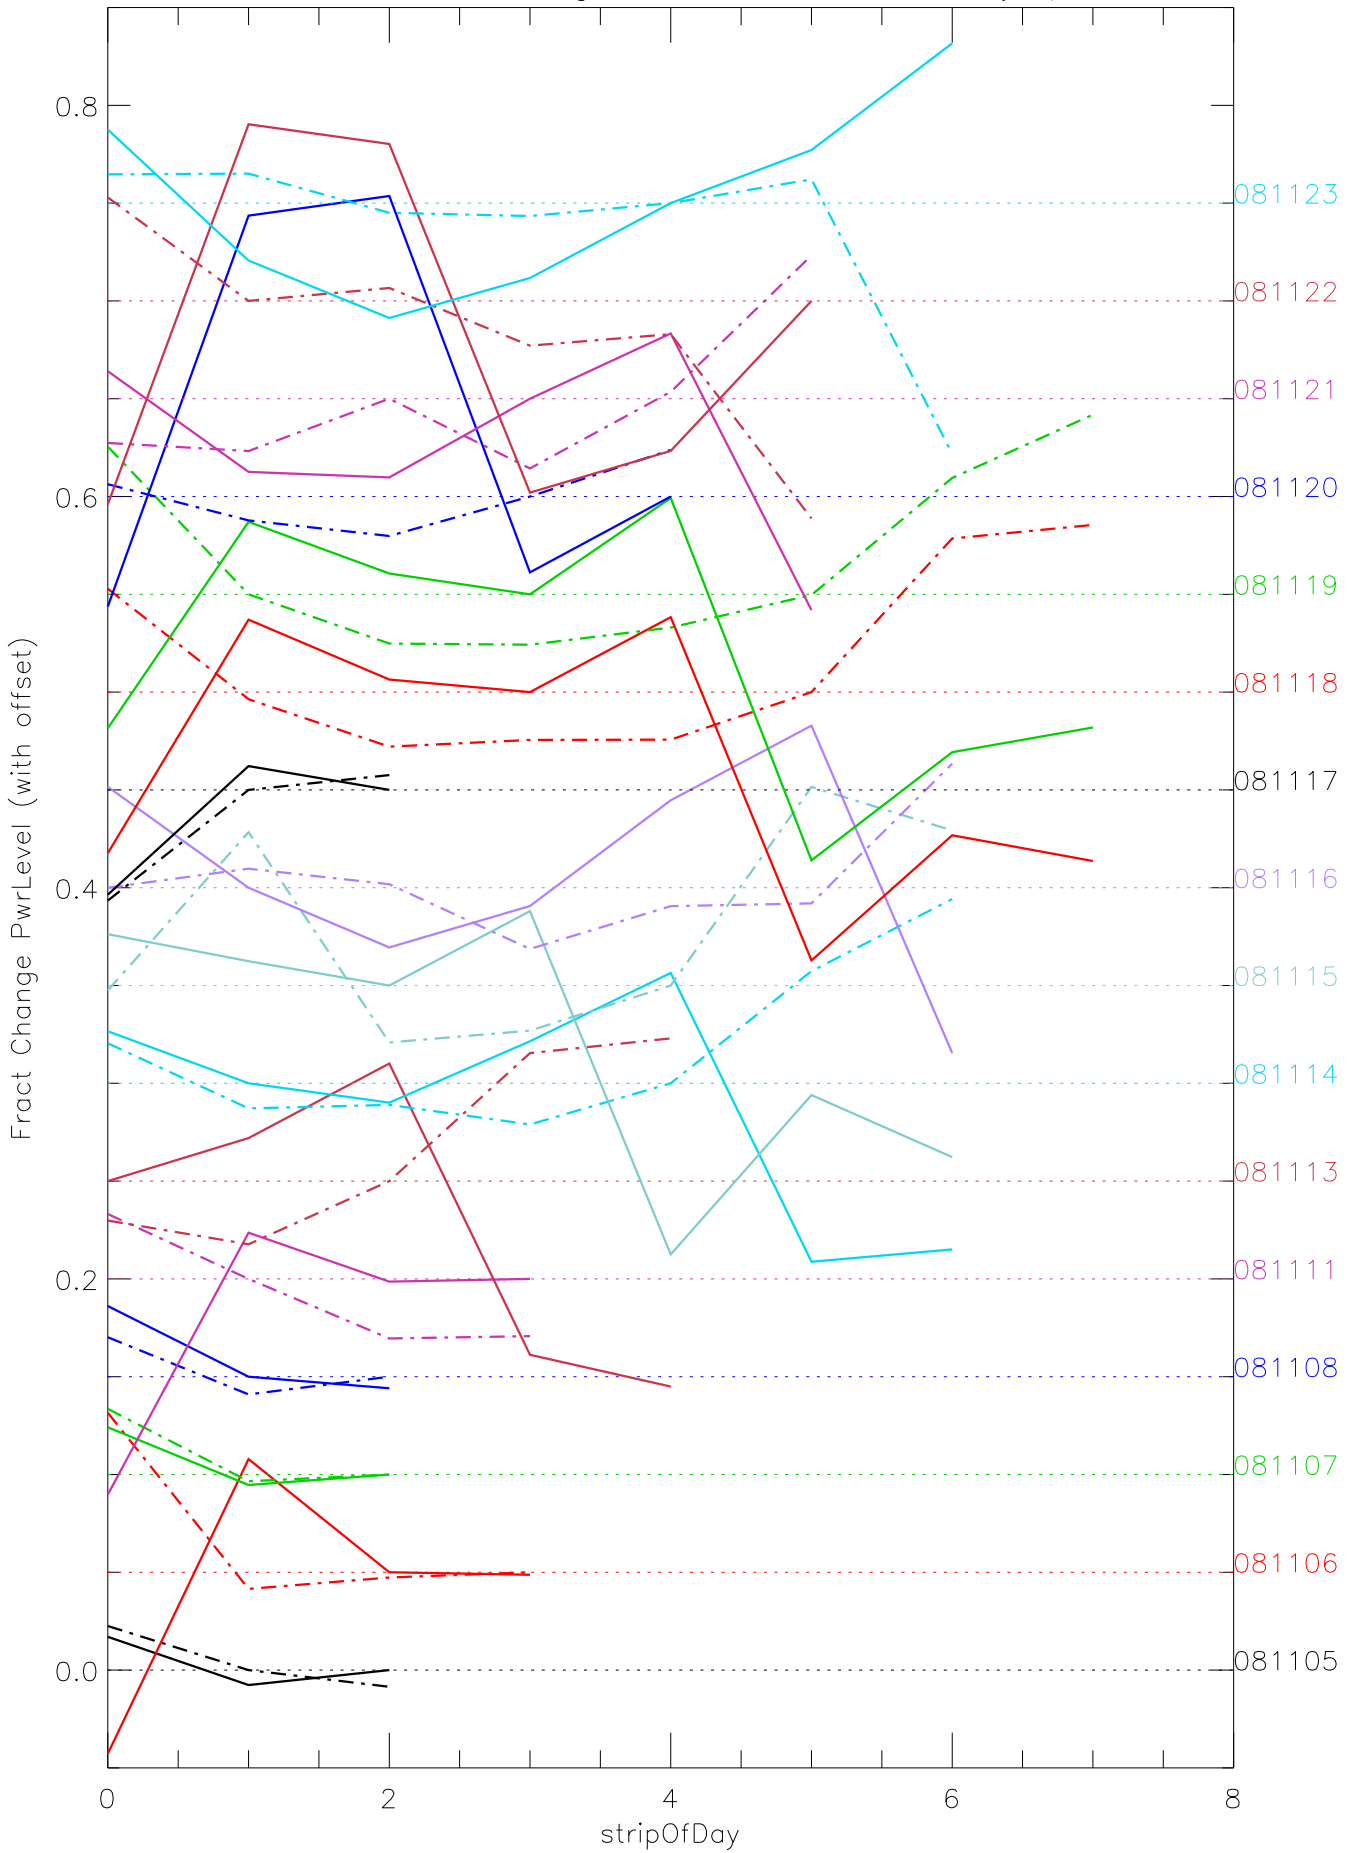

a2048 fractional change PwrLevel for each day. pixel:0

a2048 fractional change PwrLevel for each day. pixel:1

a2048 fractional change PwrLevel for each day. pixel:2

a2048 fractional change PwrLevel for each day. pixel:3

a2048 fractional change PwrLevel for each day. pixel:4

a2048 fractional change PwrLevel for each day. pixel:5

a2048 fractional change PwrLevel for each day. pixel:6