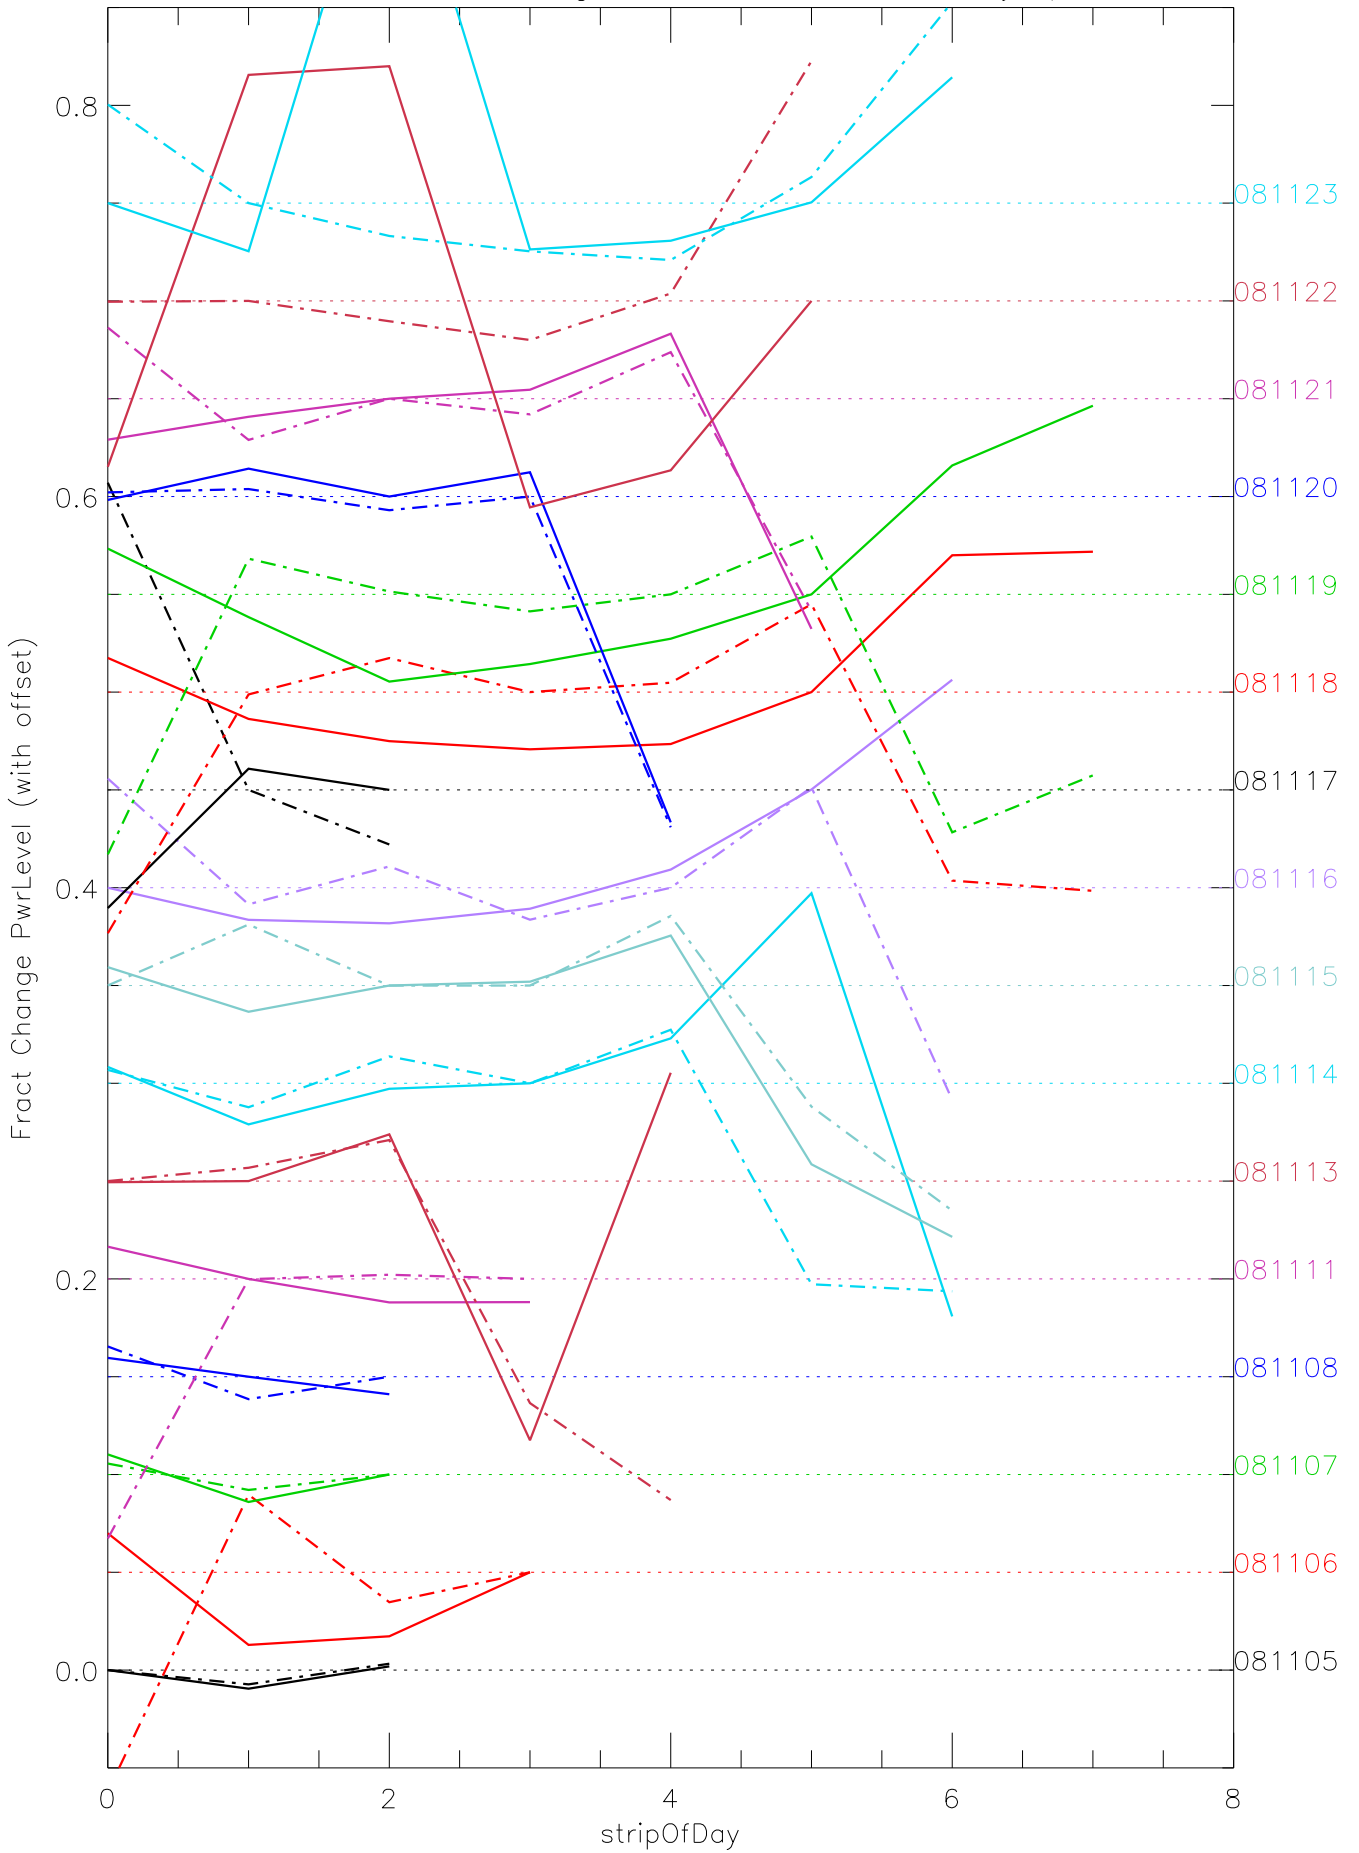

a2048 fractional change PwrLevel for each day. pixel:0

a2048 fractional change PwrLevel for each day. pixel:1

a2048 fractional change PwrLevel for each day. pixel:2

a2048 fractional change PwrLevel for each day. pixel:3

a2048 fractional change PwrLevel for each day. pixel:4

a2048 fractional change PwrLevel for each day. pixel:5

a2048 fractional change PwrLevel for each day. pixel:6