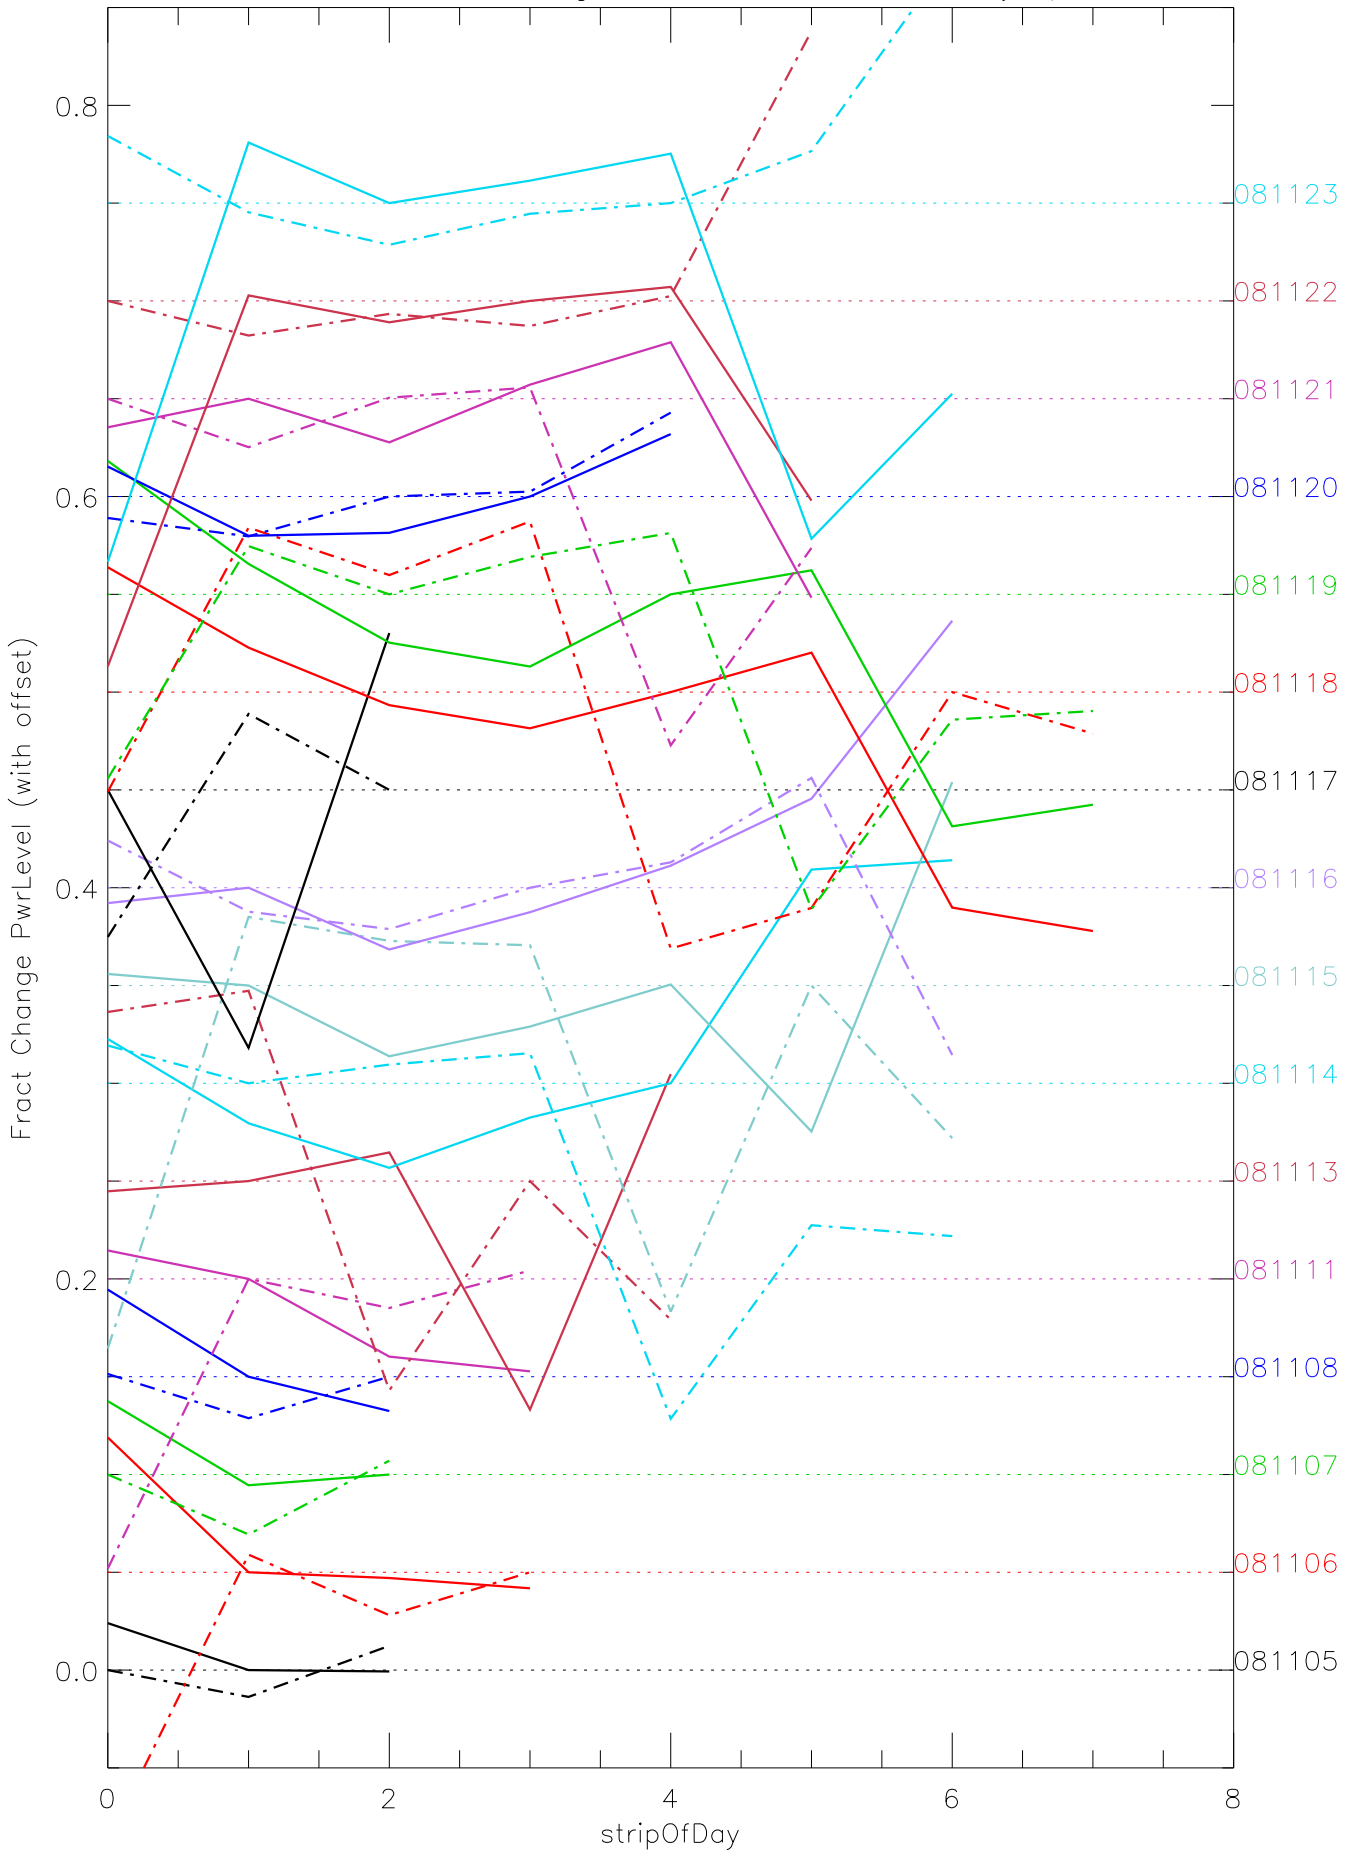

a2048 fractional change PwrLevel for each day. pixel:0

a2048 fractional change PwrLevel for each day. pixel:1

a2048 fractional change PwrLevel for each day. pixel:2

a2048 fractional change PwrLevel for each day. pixel:3

a2048 fractional change PwrLevel for each day. pixel:4

a2048 fractional change PwrLevel for each day. pixel:5

a2048 fractional change PwrLevel for each day. pixel:6