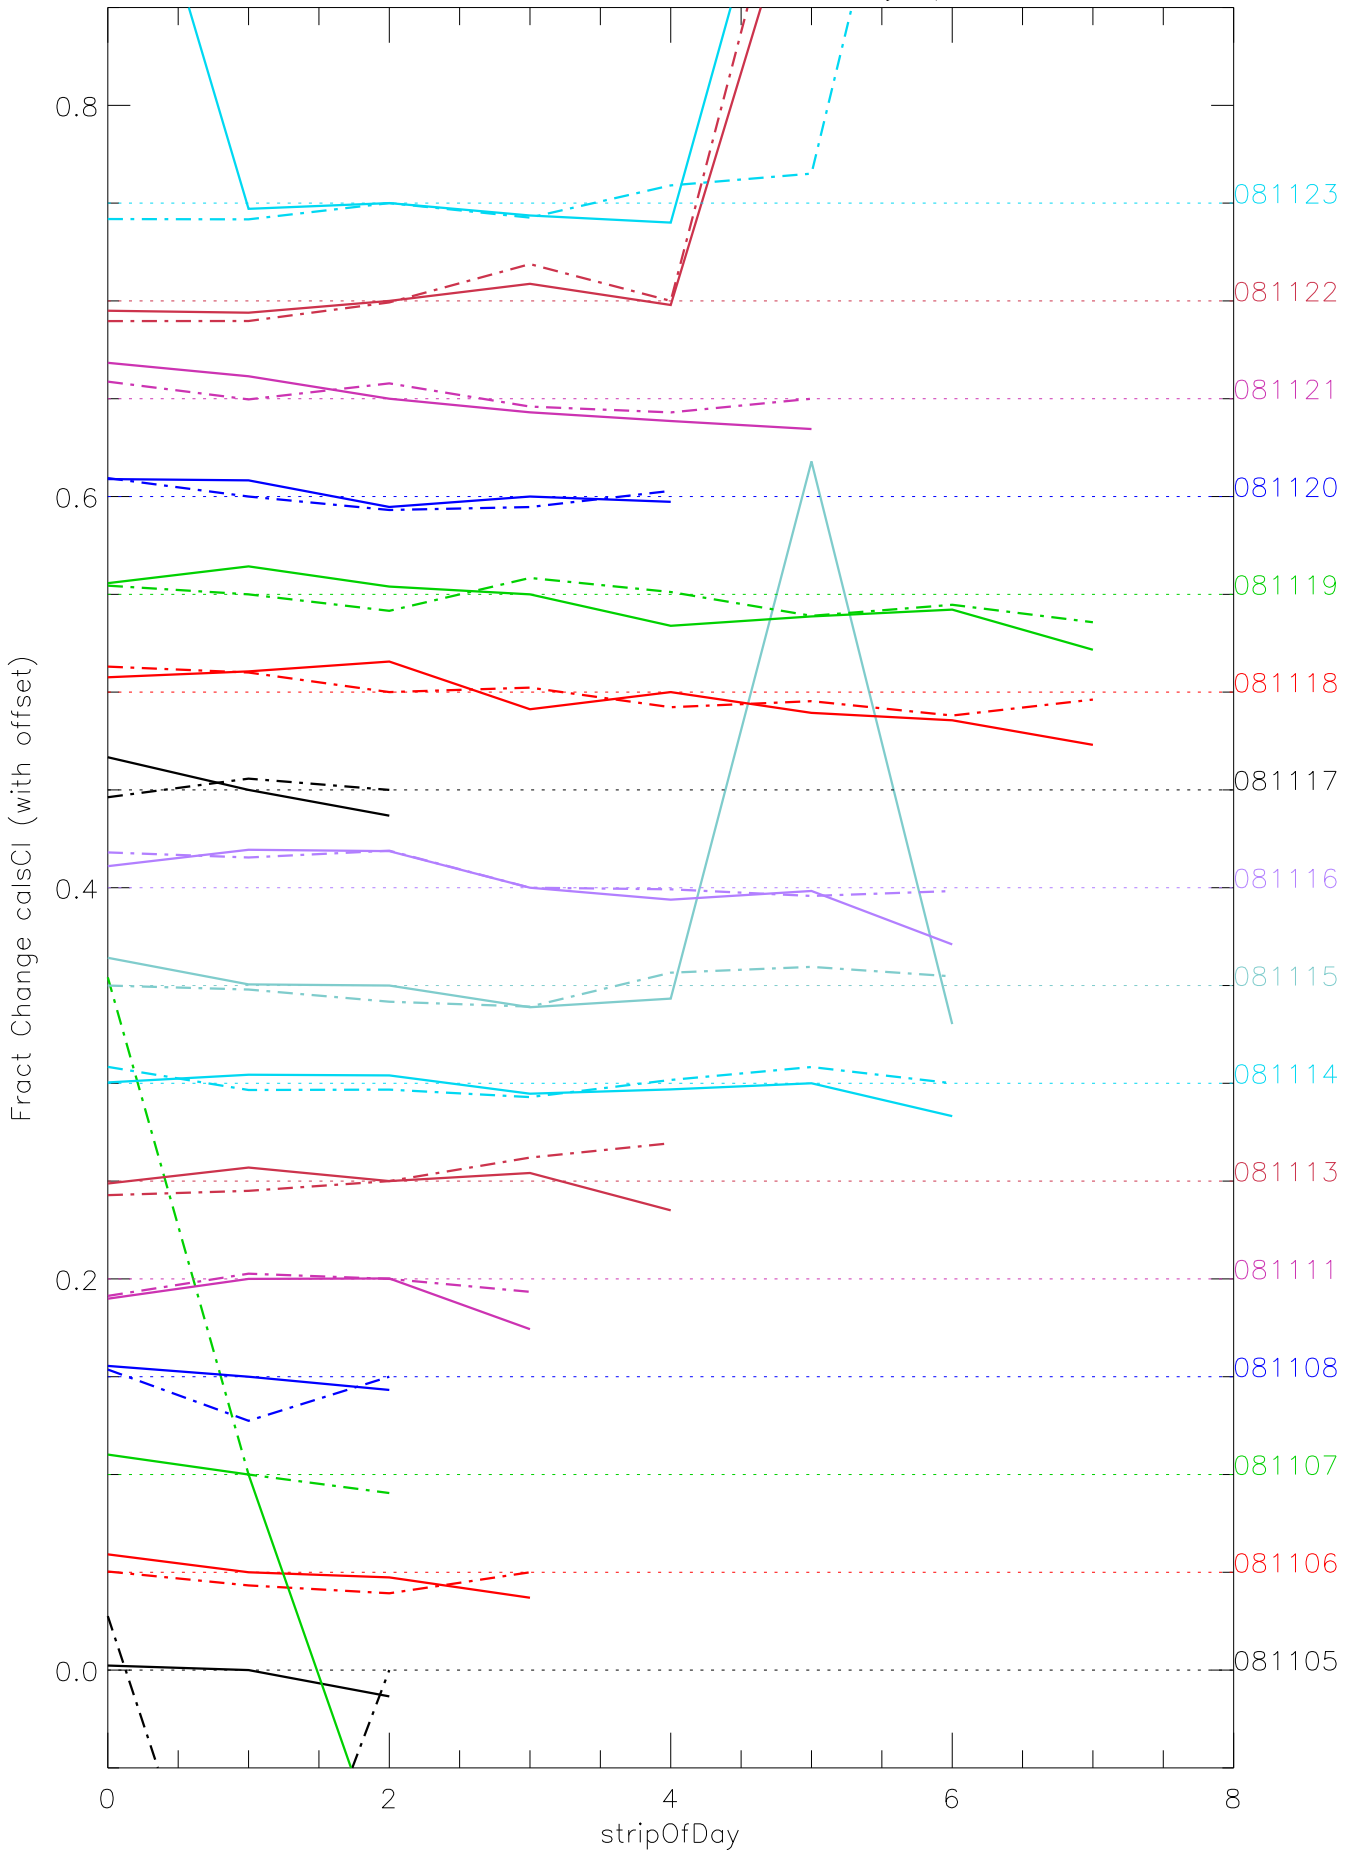

a2048 calsci factors for each day. pixel:0

a2048 calsci factors for each day. pixel:1

a2048 calsci factors for each day. pixel:2

a2048 calsci factors for each day. pixel:3

a2048 calsci factors for each day. pixel:5

a2048 calsci factors for each day. pixel:6