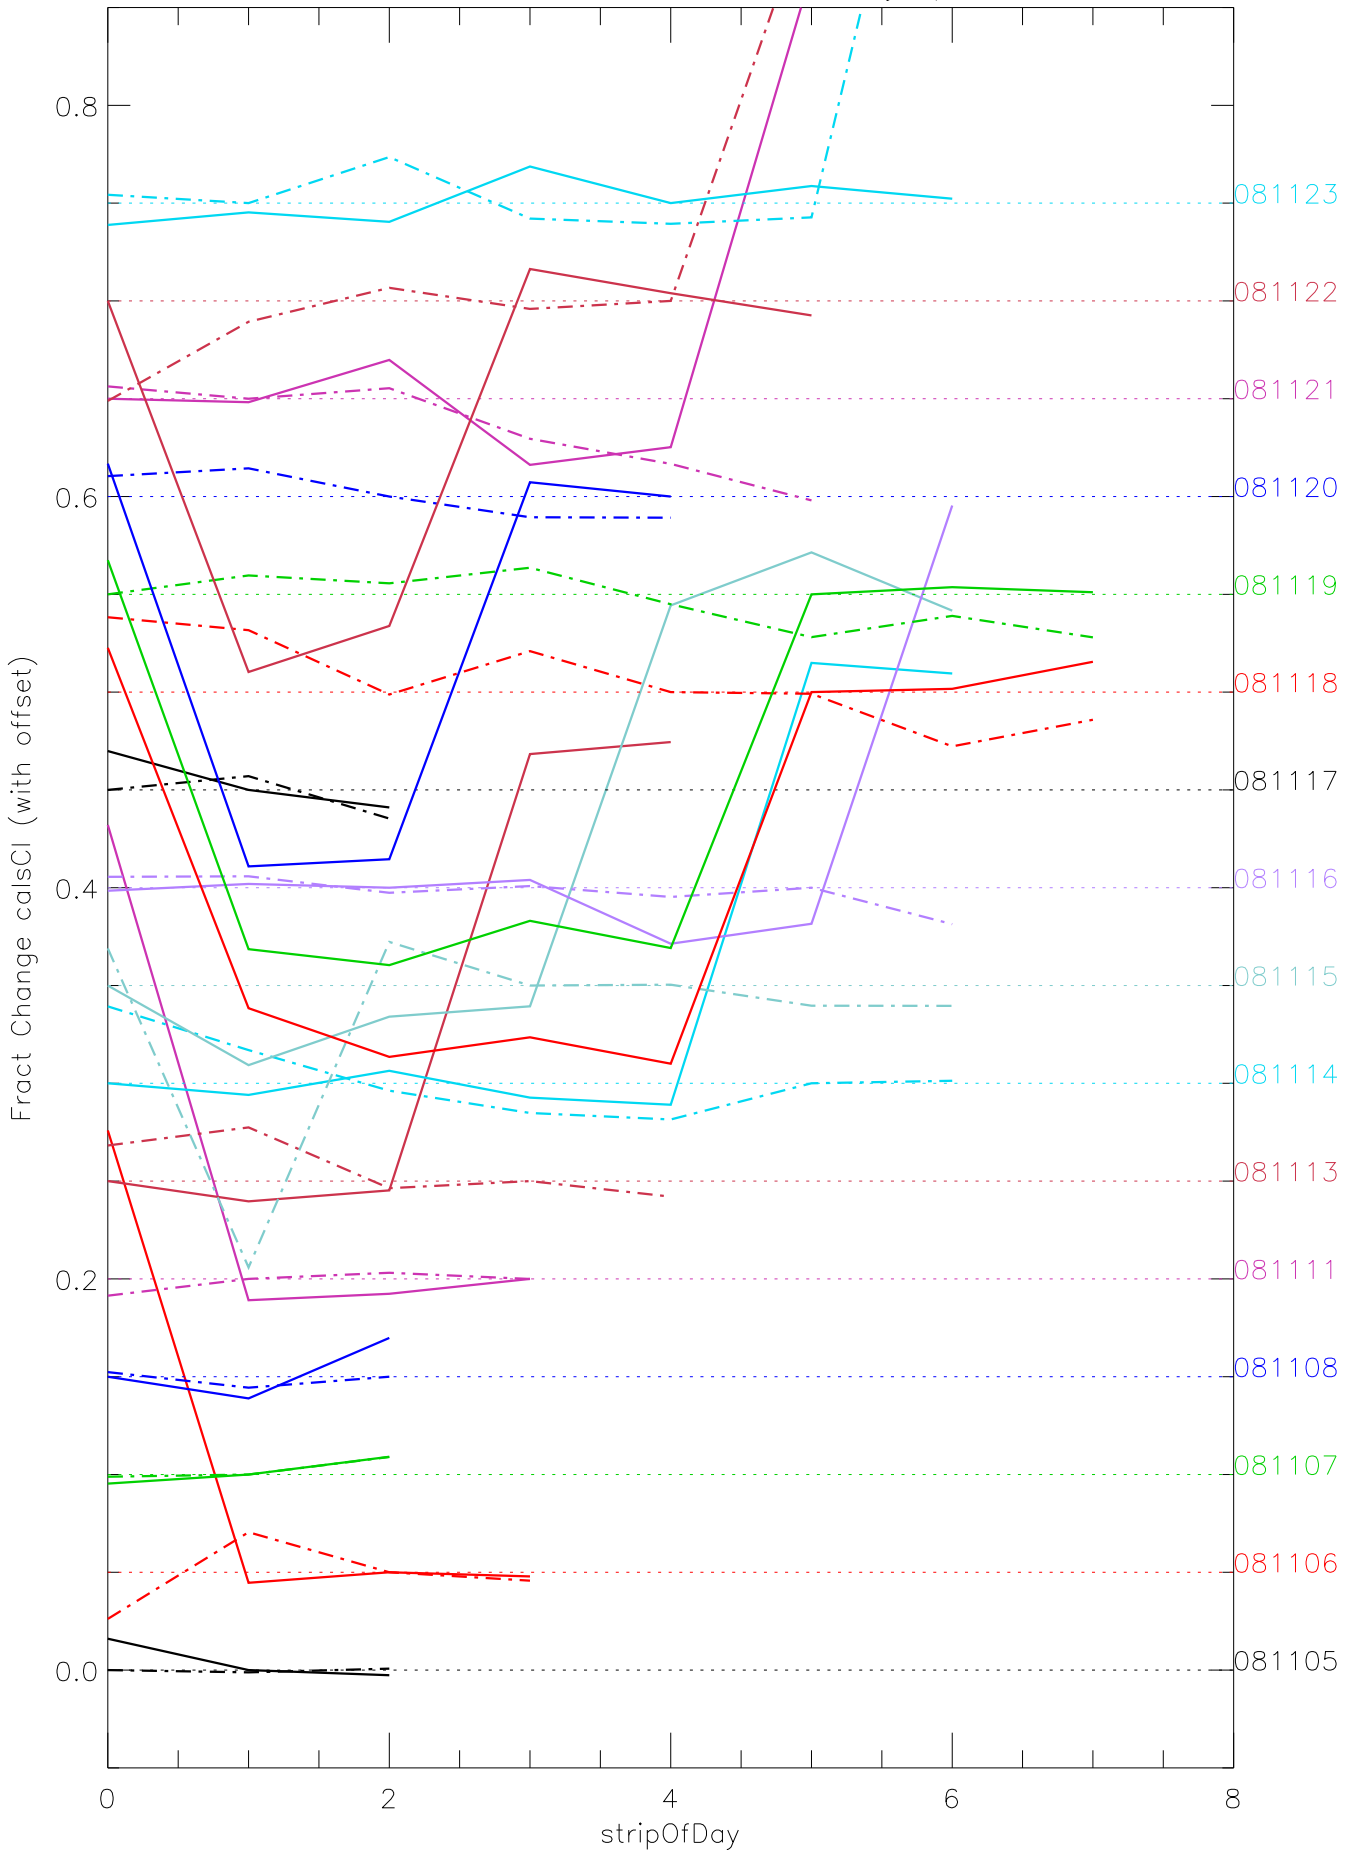

a2048 calsci factors for each day. pixel:0

a2048 calsci factors for each day. pixel:1

a2048 calsci factors for each day. pixel:2

a2048 calsci factors for each day. pixel:3

a2048 calsci factors for each day. pixel:5

a2048 calsci factors for each day. pixel:6